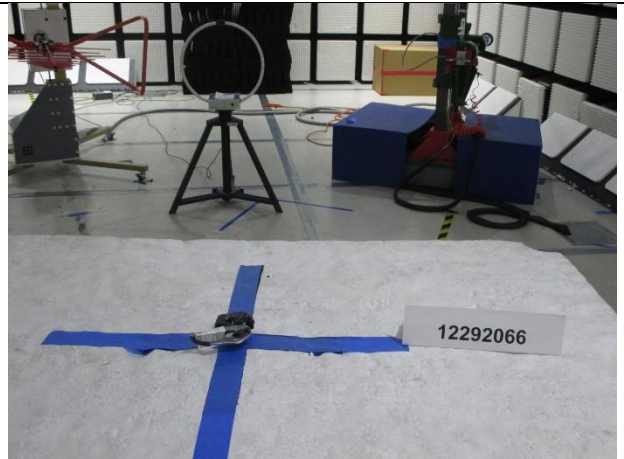

10. SETUP PHOTOS

ANTENNA PORT SETUP

RADIATED RF MEASUREMENT SETUP

BELOW 30MHz (FRONT)

BELOW 30MHz (BACK)

BELOW 1GHz (FRONT)

BELOW 1GHz (BACK)

ABOVE 1GHz (FRONT)