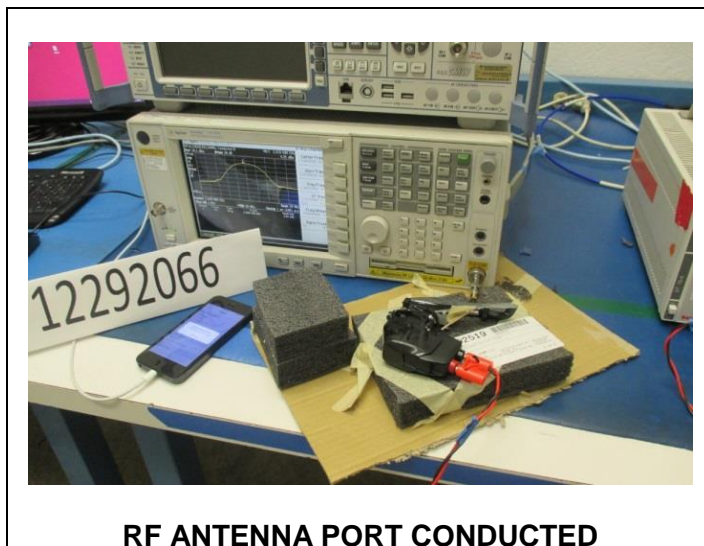

10. SETUP PHOTOS

ANTENNA PORT SETUP

RADIATED RF MEASUREMENT SETUP

BELOW 30MHz (FRONT)

BELOW 30MHz (BACK)

BELOW 1GHz (FRONT)

BELOW 1GHz (BACK)

ABOVE 1GHz (FRONT)