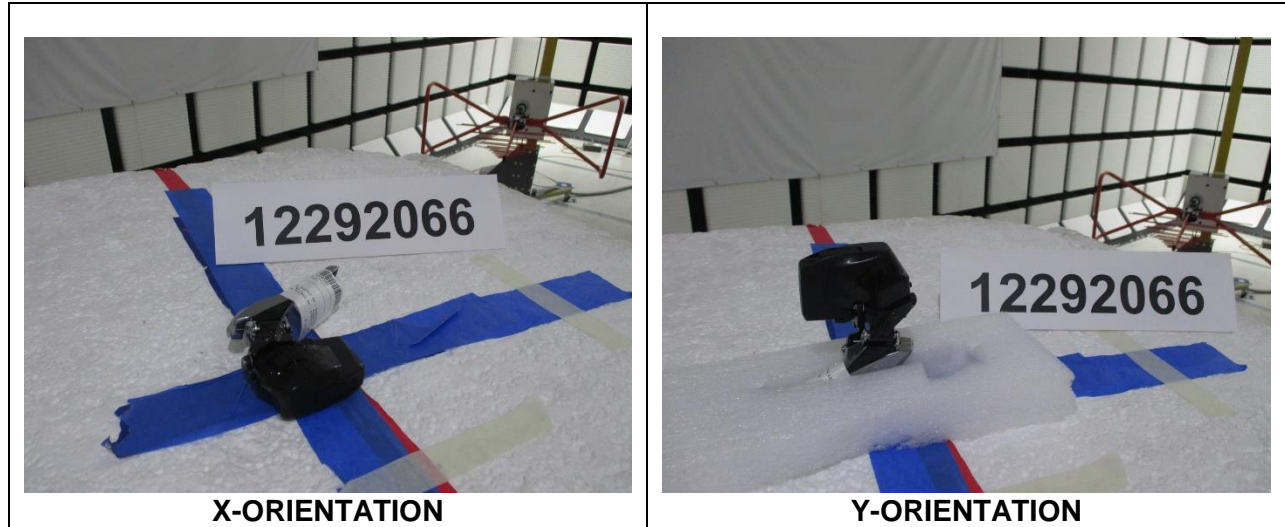

ORIENTATIONS

X-ORIENTATION

Y-ORIENTATION