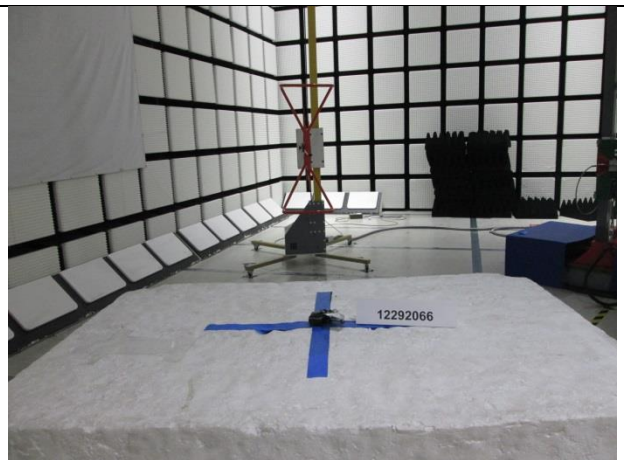

10. SETUP PHOTOS

ANTENNA PORT SETUP

RADIATED RF MEASUREMENT SETUP

BELOW 30MHz (FRONT)

BELOW 30MHz (BACK)

BELOW 1GHz (FRONT)

BELOW 1GHz (BACK)

ABOVE 1GHz (FRONT)