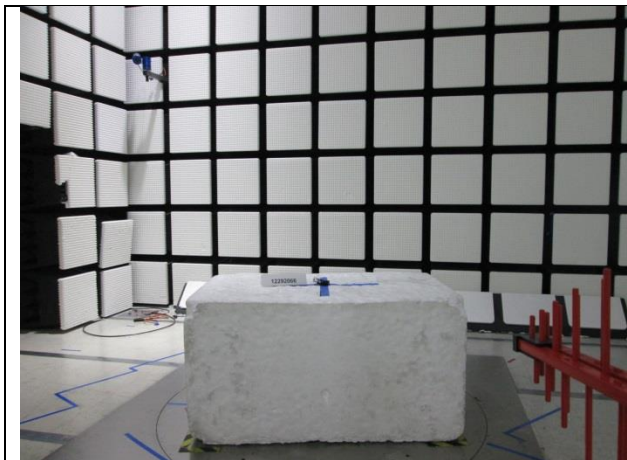

10. SETUP PHOTOS

ANTENNA PORT SETUP

RADIATED RF MEASUREMENT SETUP

BELOW 30MHz (FRONT)

BELOW 30MHz (BACK)

BELOW 1GHz (FRONT)

BELOW 1GHz (BACK)

ABOVE 1GHz (FRONT)