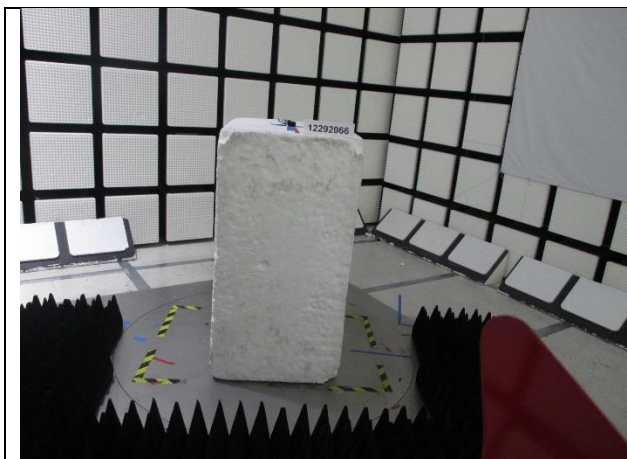

10. SETUP PHOTOS

ANTENNA PORT SETUP

RADIATED RF MEASUREMENT SETUP

BELOW 30MHz (FRONT)

BELOW 30MHz (BACK)

BELOW 1GHz (FRONT)

BELOW 1GHz (BACK)

ABOVE 1GHz (FRONT)