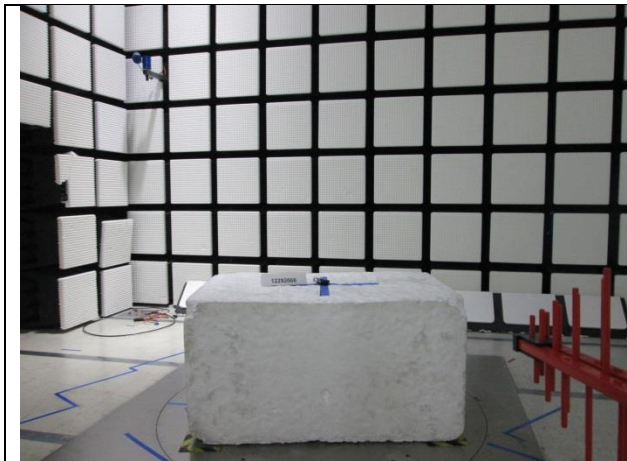

### ANTENNA PORT SETUP

**RADIATED RF MEASUREMENT SETUP**

**BELOW 30MHz (FRONT)**

**BELOW 30MHz (BACK)**

**BELOW 1GHz (FRONT)**

**BELOW 1GHz (BACK)**

**ABOVE 1GHz (FRONT)**

**ABOVE 1GHz (BACK)**