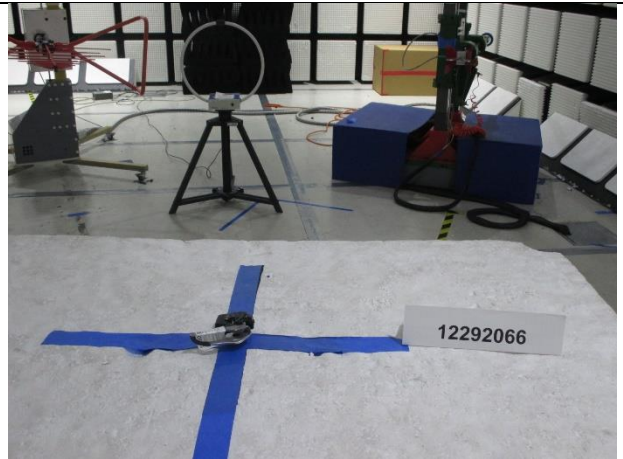

## 10. SETUP PHOTOS

### ANTENNA PORT SETUP

**RADIATED RF MEASUREMENT SETUP**

**BELOW 30MHz (FRONT)**

**BELOW 30MHz (BACK)**

**BELOW 1GHz (FRONT)**

**BELOW 1GHz (BACK)**

**ABOVE 1GHz (FRONT)**

**ABOVE 1GHz (BACK)**