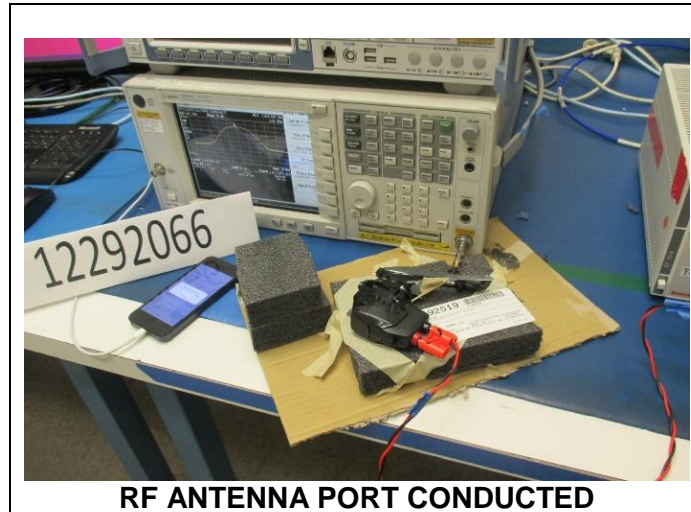

### ANTENNA PORT SETUP

**RADIATED RF MEASUREMENT SETUP**

**BELOW 30MHz (FRONT)**

**BELOW 30MHz (BACK)**

**BELOW 1GHz (FRONT)**

**BELOW 1GHz (BACK)**

**ABOVE 1GHz (FRONT)**

**ABOVE 1GHz (BACK)**