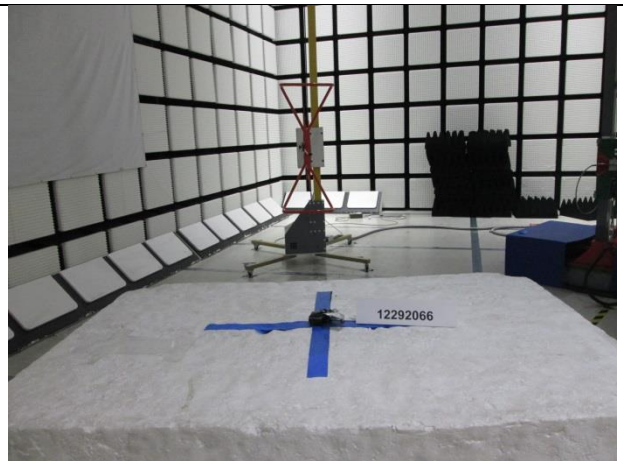

### ANTENNA PORT SETUP

**RADIATED RF MEASUREMENT SETUP**

**BELOW 30MHz (FRONT)**

**BELOW 30MHz (BACK)**

**BELOW 1GHz (FRONT)**

**BELOW 1GHz (BACK)**

**ABOVE 1GHz (FRONT)**

**ABOVE 1GHz (BACK)**