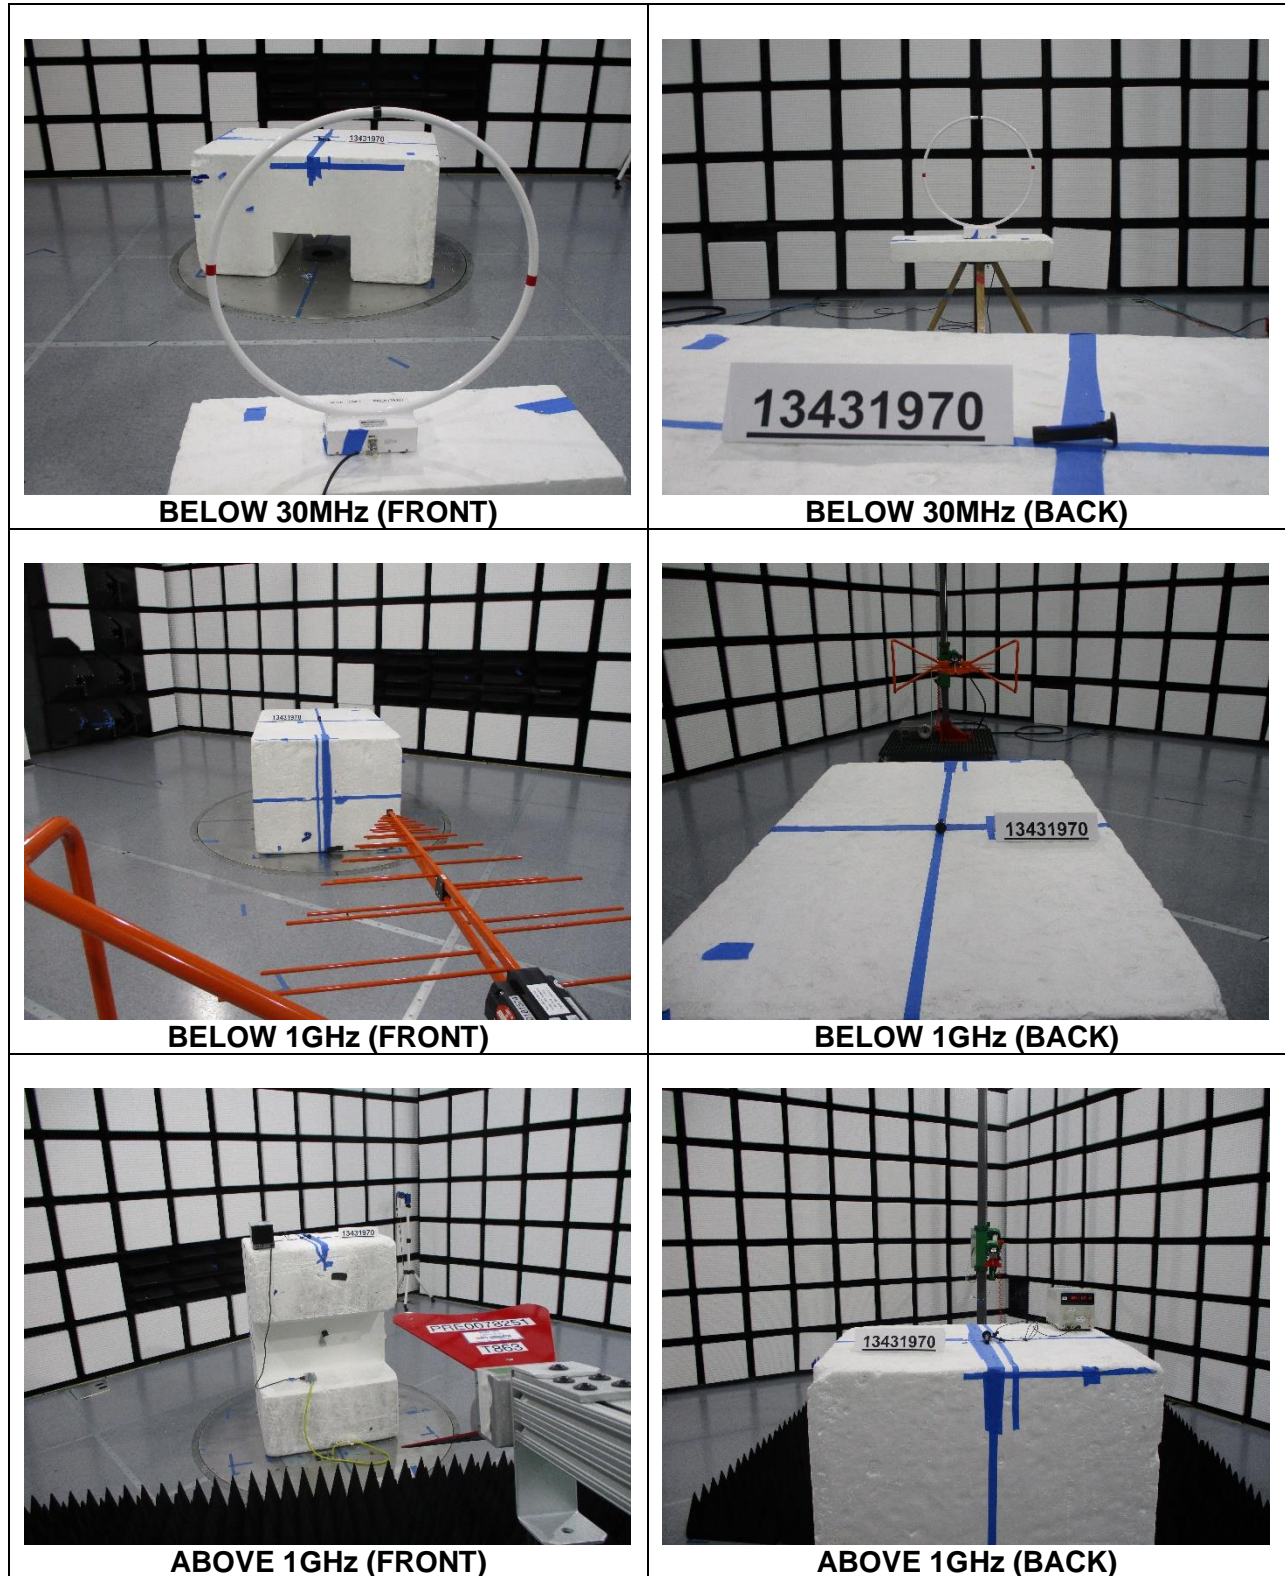

10. SETUP PHOTOS

ANTENNA PORT CONDUCTED SETUP

RADIATED RF MEASUREMENT SETUP

ORIENTATIONS

END OF TEST REPORT