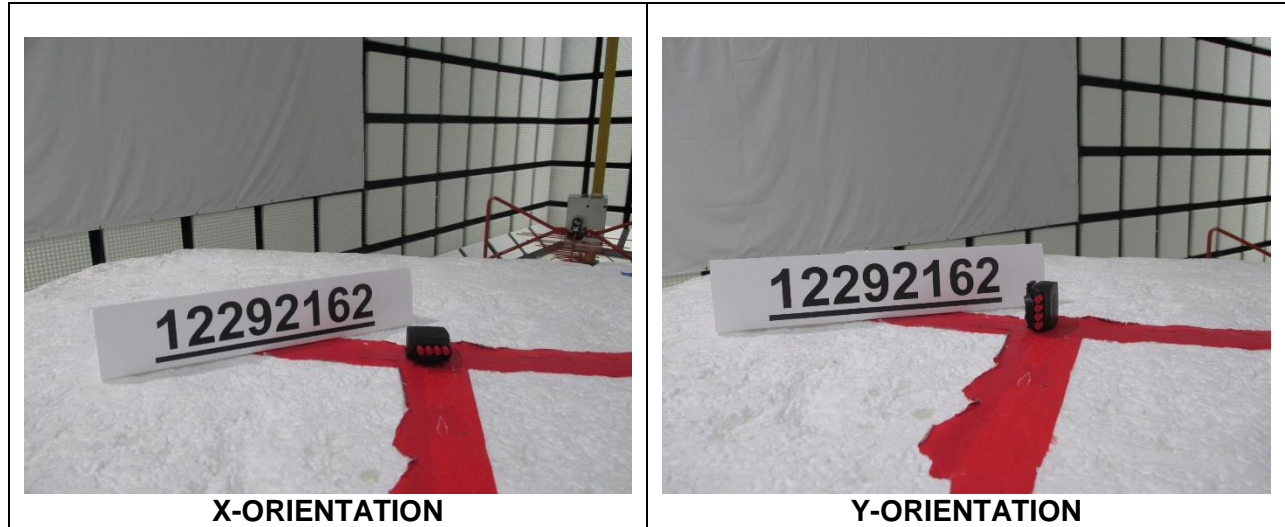

ORIENTATIONS

END OF REPORT