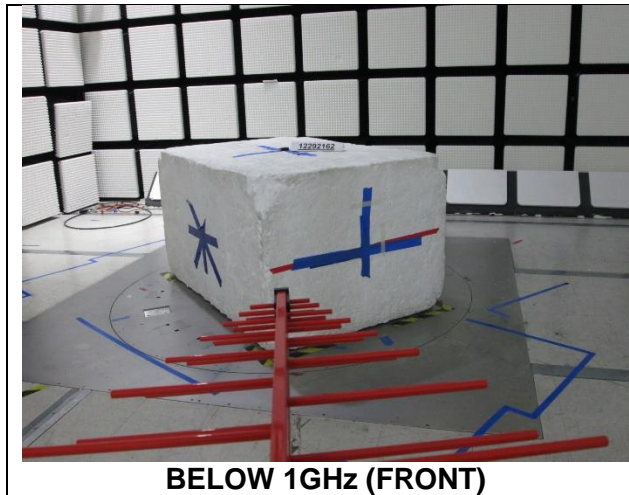

10. SETUP PHOTOS

ANTENNA PORT

RADIATED RF MEASUREMENT SETUP

BELOW 30MHz (FRONT)

BELOW 30MHz (BACK)

BELOW 1GHz (FRONT)

BELOW 1GHz (BACK)

ABOVE 1GHz (FRONT)