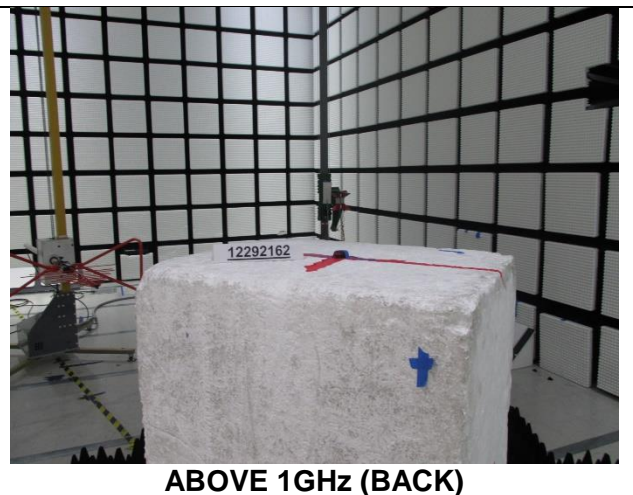

10. SETUP PHOTOS

ANTENNA PORT

RADIATED RF MEASUREMENT SETUP

BELOW 30MHz (FRONT)

BELOW 30MHz (BACK)

BELOW 1GHz (FRONT)

BELOW 1GHz (BACK)

ABOVE 1GHz (FRONT)