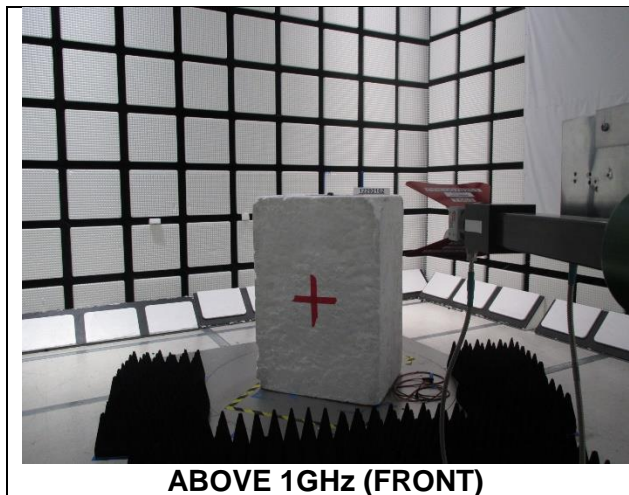

10. SETUP PHOTOS

ANTENNA PORT

RADIATED RF MEASUREMENT SETUP

BELOW 30MHz (FRONT)

BELOW 30MHz (BACK)

BELOW 1GHz (FRONT)

BELOW 1GHz (BACK)

ABOVE 1GHz (FRONT)