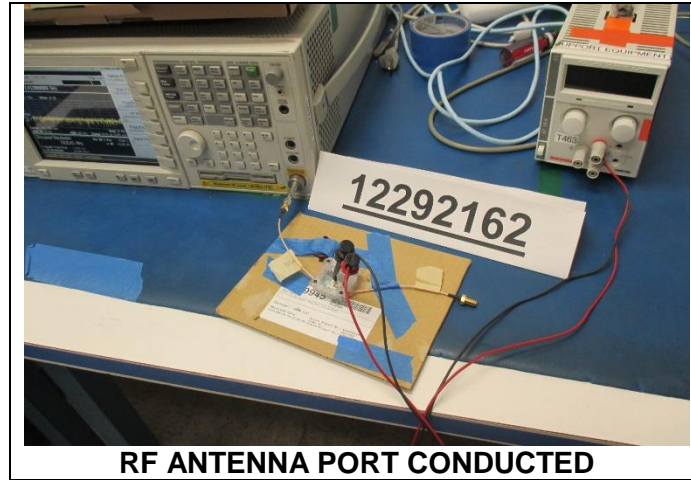

10. SETUP PHOTOS

ANTENNA PORT

RADIATED RF MEASUREMENT SETUP

BELOW 30MHz (FRONT)

BELOW 30MHz (BACK)

BELOW 1GHz (FRONT)

BELOW 1GHz (BACK)

ABOVE 1GHz (FRONT)