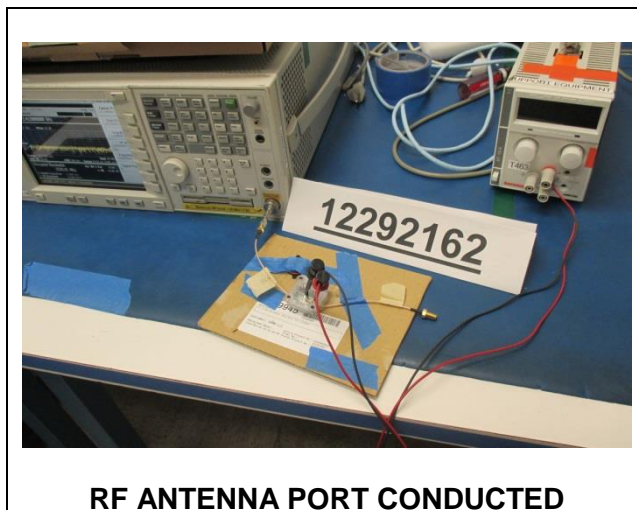

10. SETUP PHOTOS

ANTENNA PORT SETUP

RADIATED RF MEASUREMENT SETUP

BELOW 30MHz (FRONT)

BELOW 30MHz (BACK)

BELOW 1GHz (FRONT)

BELOW 1GHz (BACK)

ABOVE 1GHz (FRONT)