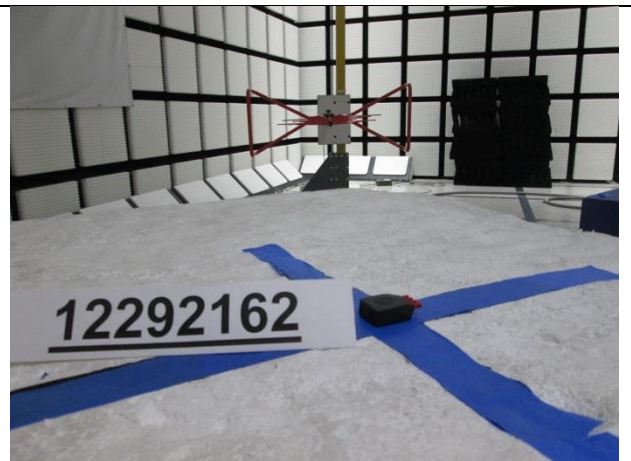

10. SETUP PHOTOS

ANTENNA PORT SETUP

RADIATED RF MEASUREMENT SETUP

BELOW 30MHz (FRONT)

BELOW 30MHz (BACK)

BELOW 1GHz (FRONT)

BELOW 1GHz (BACK)

ABOVE 1GHz (FRONT)