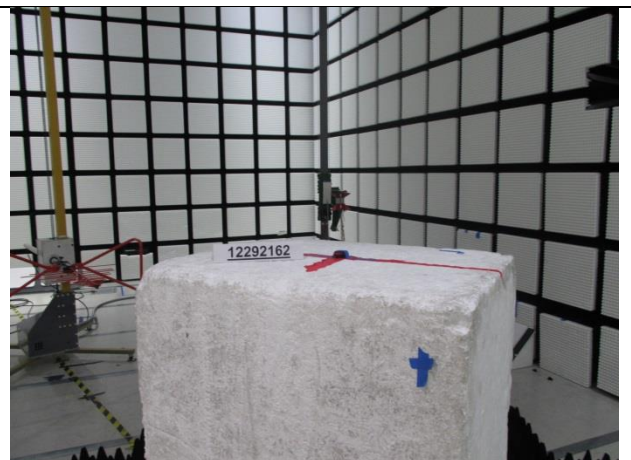

10. SETUP PHOTOS

ANTENNA PORT SETUP

RADIATED RF MEASUREMENT SETUP

BELOW 30MHz (FRONT)

BELOW 30MHz (BACK)

BELOW 1GHz (FRONT)

BELOW 1GHz (BACK)

ABOVE 1GHz (FRONT)