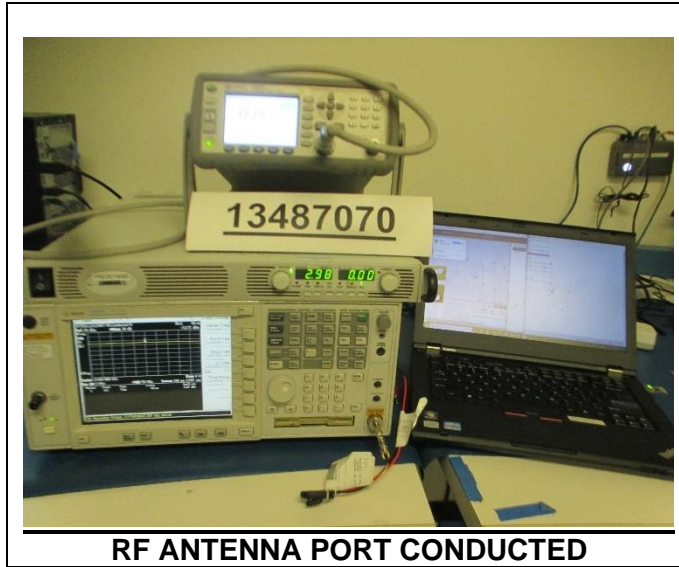

### ANTENNA PORT CONDUCTED SETUP

**RADIATED RF MEASUREMENT SETUP**

**BELOW 30MHz (FRONT)**

**BELOW 30MHz (BACK)**

**BELOW 1GHz (FRONT)**

**BELOW 1GHz (BACK)**

**ABOVE 1GHz (FRONT)**

**ABOVE 1GHz (BACK)**