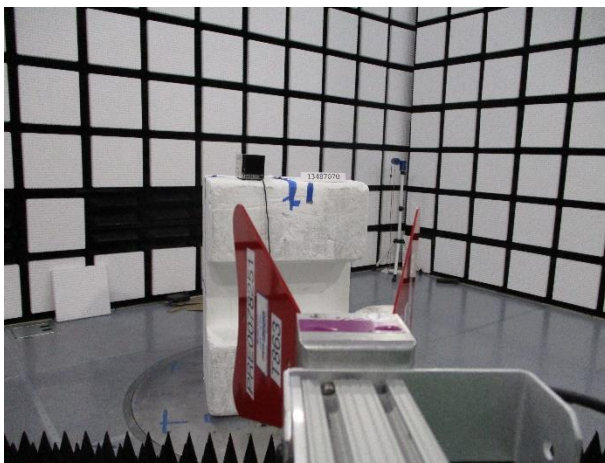

### ANTENNA PORT CONDUCTED SETUP

**RADIATED RF MEASUREMENT SETUP**

**BELOW 30MHz (FRONT)**

**BELOW 30MHz (BACK)**

**BELOW 1GHz (FRONT)**

**BELOW 1GHz (BACK)**

**ABOVE 1GHz (FRONT)**

**ABOVE 1GHz (BACK)**