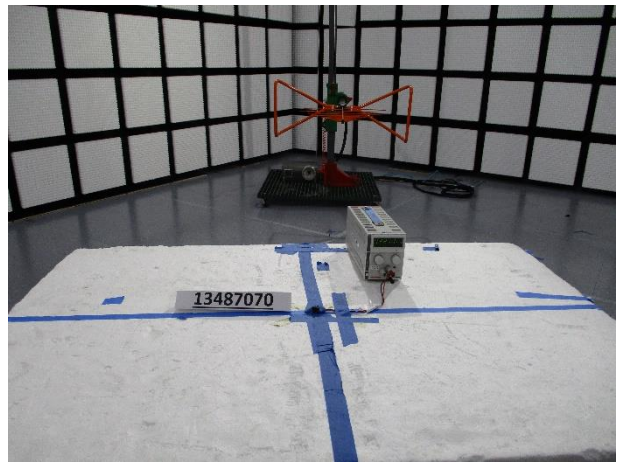

### ANTENNA PORT CONDUCTED SETUP

**RADIATED RF MEASUREMENT SETUP**

**BELOW 30MHz (FRONT)**

**BELOW 30MHz (BACK)**

**BELOW 1GHz (FRONT)**

**BELOW 1GHz (BACK)**

**ABOVE 1GHz (FRONT)**

**ABOVE 1GHz (BACK)**