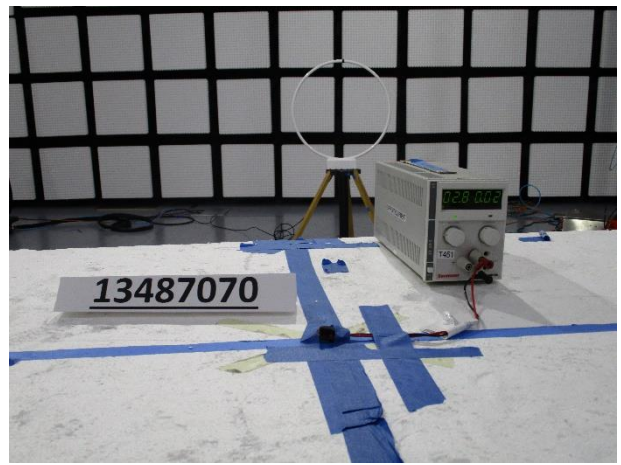

11. SETUP PHOTOS

ANTENNA PORT CONDUCTED SETUP

RADIATED RF MEASUREMENT SETUP

BELOW 30MHz (FRONT)

BELOW 30MHz (BACK)

BELOW 1GHz (FRONT)

BELOW 1GHz (BACK)

ABOVE 1GHz (FRONT)