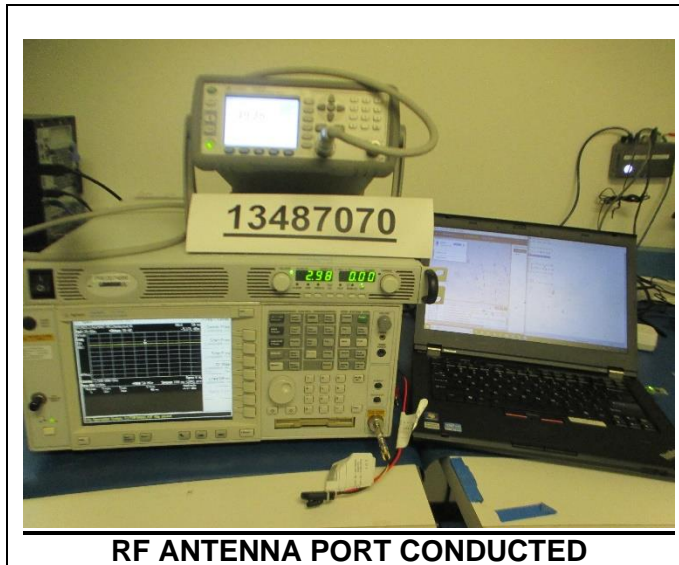

11. SETUP PHOTOS

ANTENNA PORT CONDUCTED SETUP

RADIATED RF MEASUREMENT SETUP

BELOW 30MHz (FRONT)

BELOW 30MHz (BACK)

BELOW 1GHz (FRONT)

BELOW 1GHz (BACK)

ABOVE 1GHz (FRONT)