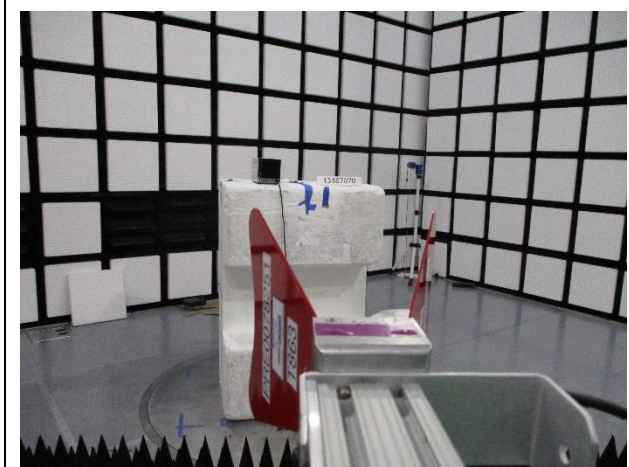

11. SETUP PHOTOS

ANTENNA PORT CONDUCTED SETUP

RADIATED RF MEASUREMENT SETUP

BELOW 30MHz (FRONT)

BELOW 30MHz (BACK)

BELOW 1GHz (FRONT)

BELOW 1GHz (BACK)

ABOVE 1GHz (FRONT)