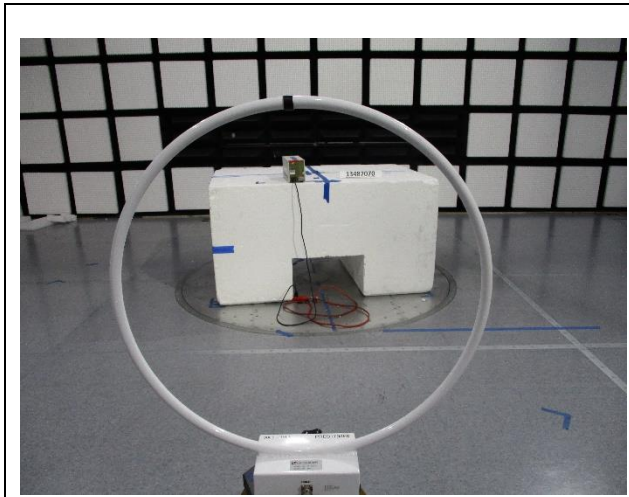

11. SETUP PHOTOS

ANTENNA PORT CONDUCTED SETUP

RADIATED RF MEASUREMENT SETUP

BELOW 30MHz (FRONT)

BELOW 30MHz (BACK)

BELOW 1GHz (FRONT)

BELOW 1GHz (BACK)

ABOVE 1GHz (FRONT)