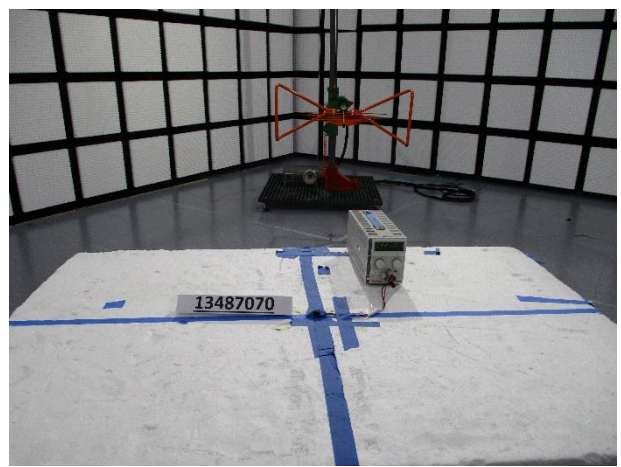

11. SETUP PHOTOS

ANTENNA PORT CONDUCTED SETUP

RADIATED RF MEASUREMENT SETUP

BELOW 30MHz (FRONT)

BELOW 30MHz (BACK)

BELOW 1GHz (FRONT)

BELOW 1GHz (BACK)

ABOVE 1GHz (FRONT)