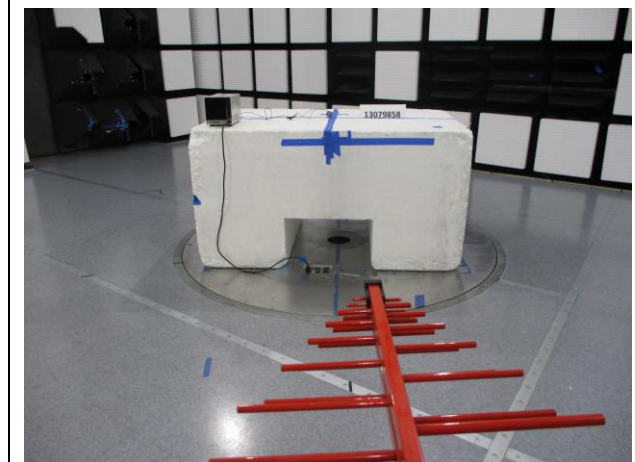

11. SETUP PHOTOS

ANTENNA PORT CONDUCTED SETUP

RADIATED RF MEASUREMENT SETUP (AIRWIZ FRONT SUSPENSION)

BELOW 30MHz (FRONT)

BELOW 30MHz (BACK)

BELOW 1GHz (FRONT)

BELOW 1GHz (BACK)

ABOVE 1GHz (FRONT)

ABOVE 1GHz (BACK)

ORIENTATIONS

RADIATED RF MEASUREMENT SETUP (AIRWIZ REAR SUSPENSION)

BELOW 30MHz (FRONT)

BELOW 30MHz (BACK)

BELOW 1GHz (FRONT)

BELOW 1GHz (BACK)

ABOVE 1GHz (FRONT)