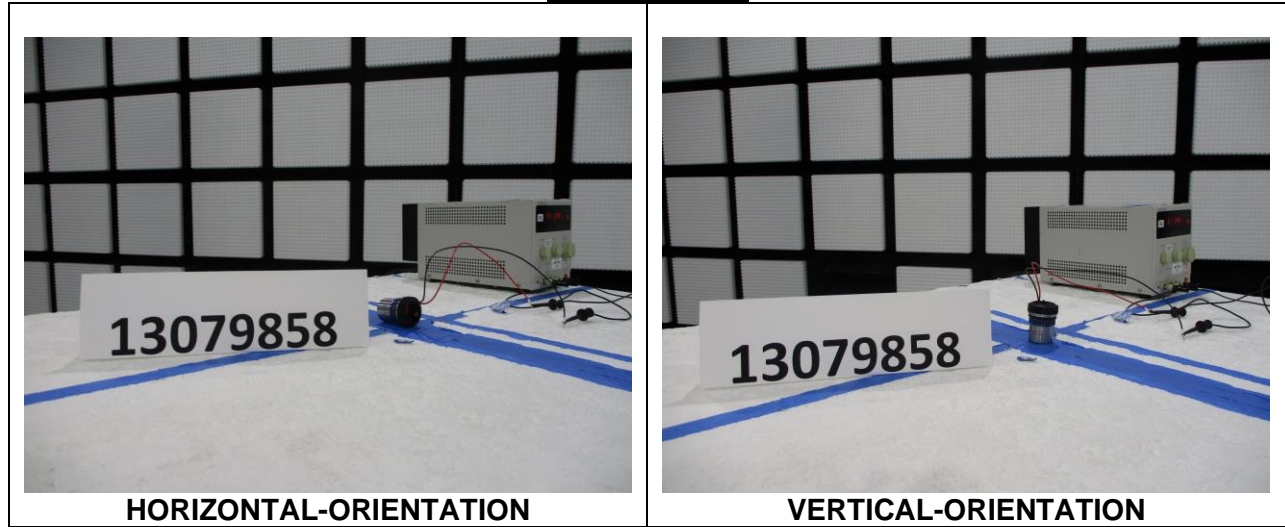

11. SETUP PHOTOS

ANTENNA PORT CONDUCTED SETUP

RADIATED RF MEASUREMENT SETUP (AIRWIZ FRONT SUSPENSION)

BELOW 30MHz (FRONT)

BELOW 30MHz (BACK)

BELOW 1GHz (FRONT)

BELOW 1GHz (BACK)

ABOVE 1GHz (FRONT)

ABOVE 1GHz (BACK)

ORIENTATIONS

RADIATED RF MEASUREMENT SETUP (AIRWIZ REAR SUSPENSION)

BELOW 30MHz (FRONT)

BELOW 30MHz (BACK)

BELOW 1GHz (FRONT)

BELOW 1GHz (BACK)

ABOVE 1GHz (FRONT)