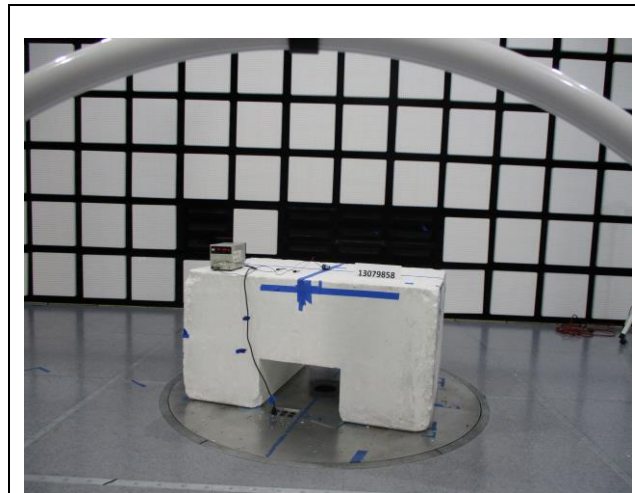

11. SETUP PHOTOS

ANTENNA PORT CONDUCTED SETUP

RADIATED RF MEASUREMENT SETUP (AIRWIZ FRONT SUSPENSION)

BELOW 30MHz (FRONT)

BELOW 30MHz (BACK)

BELOW 1GHz (FRONT)

BELOW 1GHz (BACK)

ABOVE 1GHz (FRONT)

ABOVE 1GHz (BACK)

ORIENTATIONS

RADIATED RF MEASUREMENT SETUP (AIRWIZ REAR SUSPENSION)

BELOW 30MHz (FRONT)

BELOW 30MHz (BACK)

BELOW 1GHz (FRONT)

BELOW 1GHz (BACK)

ABOVE 1GHz (FRONT)