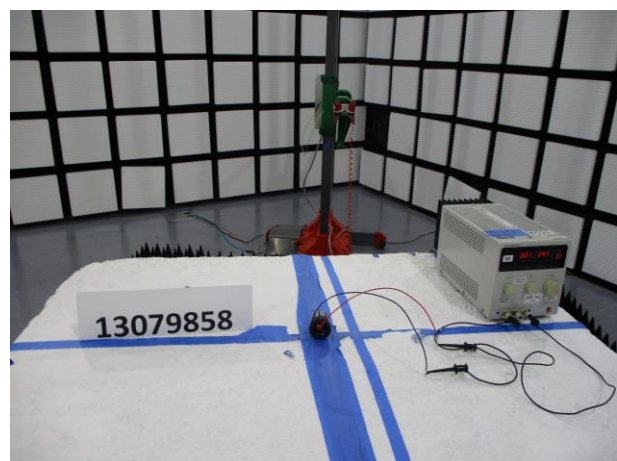

11. SETUP PHOTOS

ANTENNA PORT CONDUCTED SETUP

RADIATED RF MEASUREMENT SETUP (AIRWIZ FRONT SUSPENSION)

BELOW 30MHz (FRONT)

BELOW 30MHz (BACK)

BELOW 1GHz (FRONT)

BELOW 1GHz (BACK)

ABOVE 1GHz (FRONT)

ABOVE 1GHz (BACK)

ORIENTATIONS

RADIATED RF MEASUREMENT SETUP (AIRWIZ REAR SUSPENSION)

BELOW 30MHz (FRONT)

BELOW 30MHz (BACK)

BELOW 1GHz (FRONT)

BELOW 1GHz (BACK)

ABOVE 1GHz (FRONT)