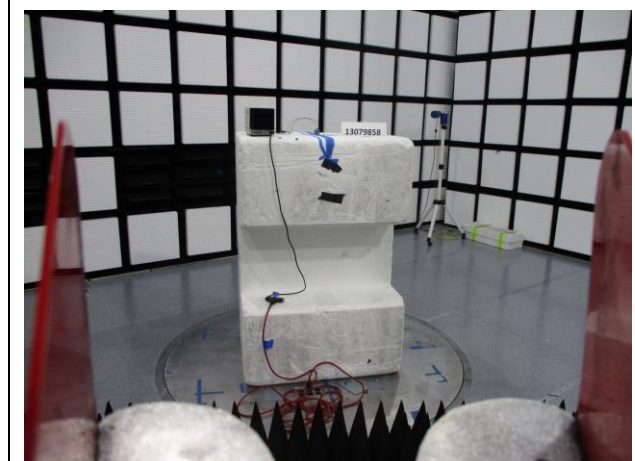

11. SETUP PHOTOS

ANTENNA PORT CONDUCTED SETUP

RADIATED RF MEASUREMENT SETUP (AIRWIZ FRONT SUSPENSION)

BELOW 30MHz (FRONT)

BELOW 30MHz (BACK)

BELOW 1GHz (FRONT)

BELOW 1GHz (BACK)

ABOVE 1GHz (FRONT)

ABOVE 1GHz (BACK)

ORIENTATIONS

RADIATED RF MEASUREMENT SETUP (AIRWIZ REAR SUSPENSION)

BELOW 30MHz (FRONT)

BELOW 30MHz (BACK)

BELOW 1GHz (FRONT)

BELOW 1GHz (BACK)

ABOVE 1GHz (FRONT)