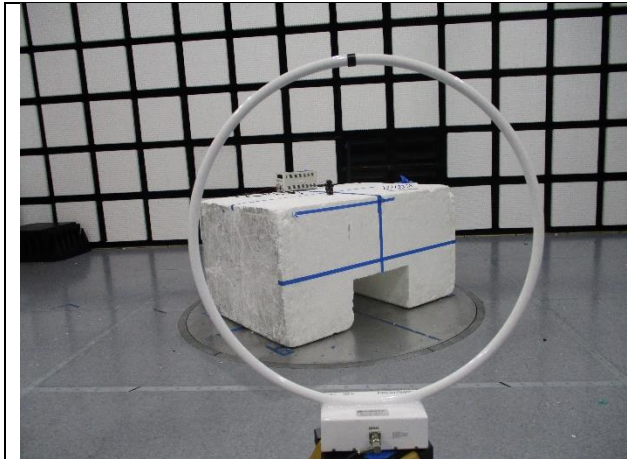

11. SETUP PHOTOS

ANTENNA PORT CONDUCTED SETUP

RADIATED RF MEASUREMENT SETUP (AIRWIZ FRONT SUSPENSION)

BELOW 30MHz (FRONT)

BELOW 30MHz (BACK)

BELOW 1GHz (FRONT)

BELOW 1GHz (BACK)

ABOVE 1GHz (FRONT)

ABOVE 1GHz (BACK)

ORIENTATIONS

RADIATED RF MEASUREMENT SETUP (AIRWIZ REAR SUSPENSION)

BELOW 30MHz (FRONT)

BELOW 30MHz (BACK)

BELOW 1GHz (FRONT)

BELOW 1GHz (BACK)

ABOVE 1GHz (FRONT)