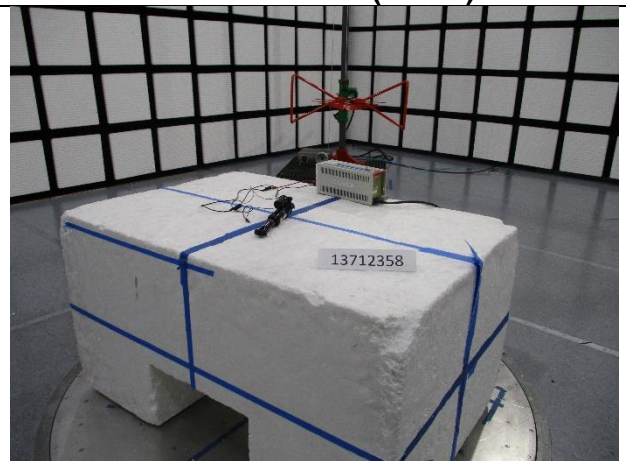

11. SETUP PHOTOS

ANTENNA PORT CONDUCTED SETUP

RADIATED RF MEASUREMENT SETUP (AIRWIZ FRONT SUSPENSION)

BELOW 30MHz (FRONT)

BELOW 30MHz (BACK)

BELOW 1GHz (FRONT)

BELOW 1GHz (BACK)

ABOVE 1GHz (FRONT)

ABOVE 1GHz (BACK)

ORIENTATIONS

RADIATED RF MEASUREMENT SETUP (AIRWIZ REAR SUSPENSION)

BELOW 30MHz (FRONT)

BELOW 30MHz (BACK)

BELOW 1GHz (FRONT)

BELOW 1GHz (BACK)

ABOVE 1GHz (FRONT)