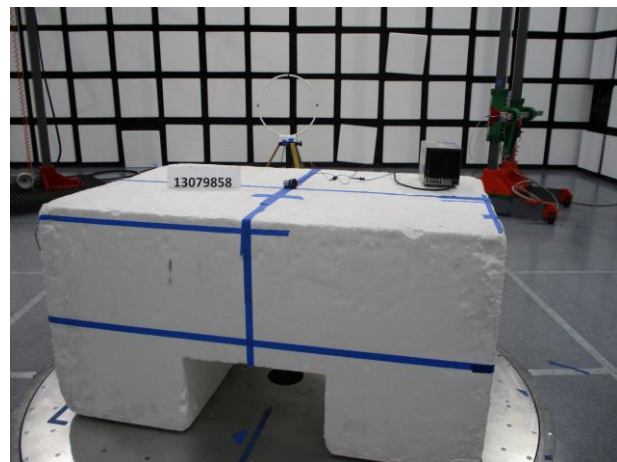

11. SETUP PHOTOS

ANTENNA PORT CONDUCTED SETUP

RADIATED RF MEASUREMENT SETUP (AIRWIZ FRONT SUSPENSION)

BELOW 30MHz (FRONT)

BELOW 30MHz (BACK)

BELOW 1GHz (FRONT)

BELOW 1GHz (BACK)

ABOVE 1GHz (FRONT)

ABOVE 1GHz (BACK)

ORIENTATIONS

RADIATED RF MEASUREMENT SETUP (AIRWIZ REAR SUSPENSION)

BELOW 30MHz (FRONT)

BELOW 30MHz (BACK)

BELOW 1GHz (FRONT)

BELOW 1GHz (BACK)

ABOVE 1GHz (FRONT)