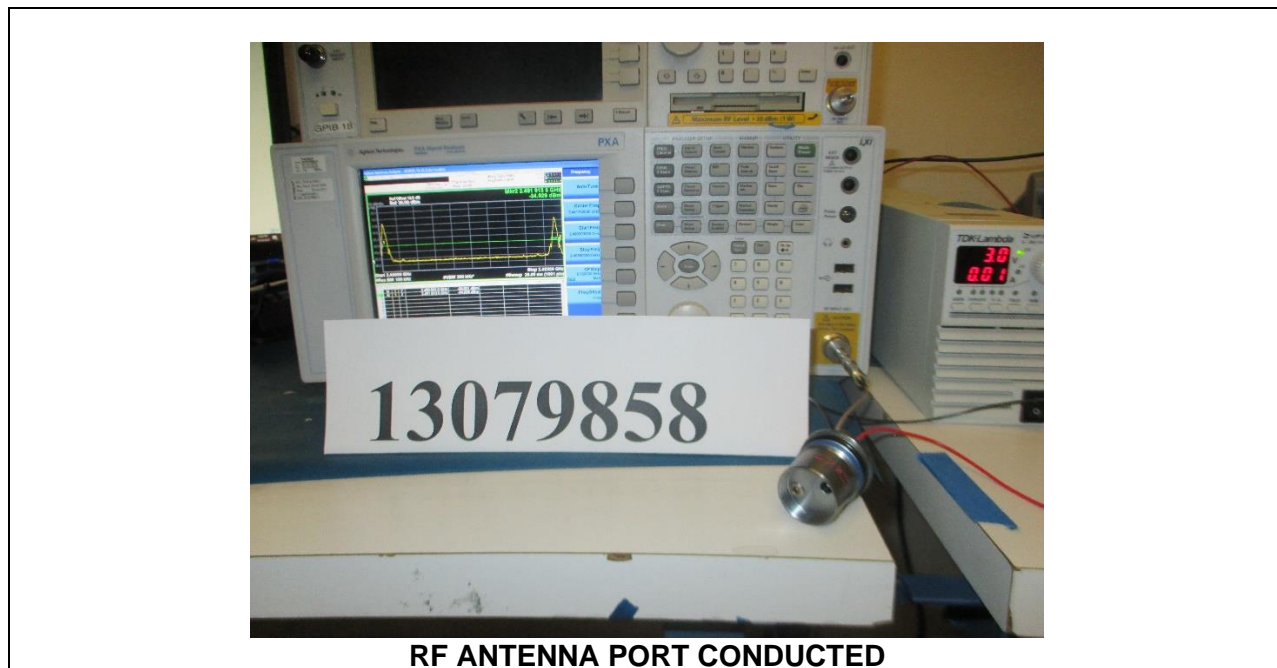

11. SETUP PHOTOS

ANTENNA PORT CONDUCTED SETUP

RADIATED RF MEASUREMENT SETUP (AIRWIZ FRONT SUSPENSION)

BELOW 30MHz (FRONT)

BELOW 30MHz (BACK)

BELOW 1GHz (FRONT)

BELOW 1GHz (BACK)

ABOVE 1GHz (FRONT)

ABOVE 1GHz (BACK)

ORIENTATIONS

RADIATED RF MEASUREMENT SETUP (AIRWIZ REAR SUSPENSION)

BELOW 30MHz (FRONT)

BELOW 30MHz (BACK)

BELOW 1GHz (FRONT)

BELOW 1GHz (BACK)

ABOVE 1GHz (FRONT)