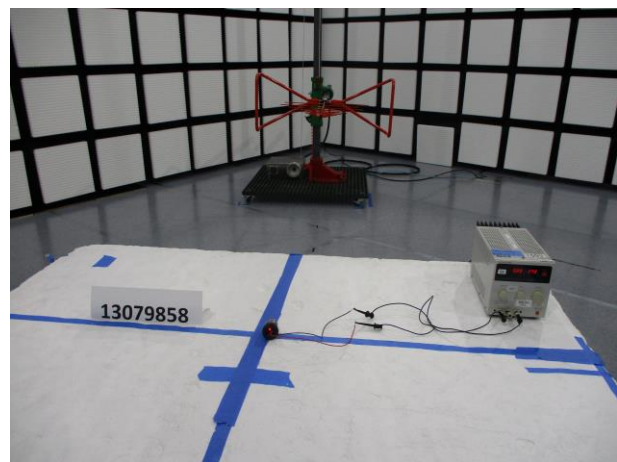

11. SETUP PHOTOS

ANTENNA PORT CONDUCTED SETUP

RADIATED RF MEASUREMENT SETUP (AIRWIZ FRONT SUSPENSION)

BELOW 30MHz (FRONT)

BELOW 30MHz (BACK)

BELOW 1GHz (FRONT)

BELOW 1GHz (BACK)

ABOVE 1GHz (FRONT)

ABOVE 1GHz (BACK)

ORIENTATIONS

RADIATED RF MEASUREMENT SETUP (AIRWIZ REAR SUSPENSION)

BELOW 30MHz (FRONT)

BELOW 30MHz (BACK)

BELOW 1GHz (FRONT)

BELOW 1GHz (BACK)

ABOVE 1GHz (FRONT)