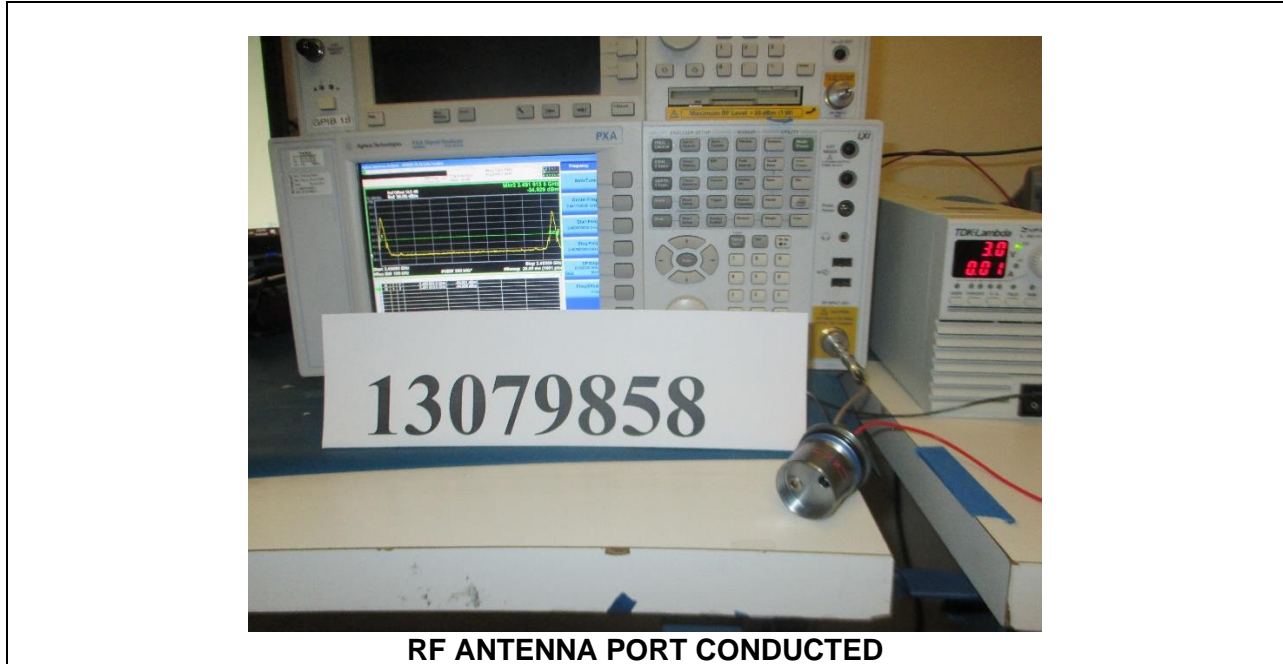

11. SETUP PHOTOS

ANTENNA PORT CONDUCTED SETUP

RADIATED RF MEASUREMENT SETUP (AIRWIZ FRONT SUSPENSION)

ORIENTATIONS

RADIATED RF MEASUREMENT SETUP (AIRWIZ REAR SUSPENSION)

BELOW 30MHz (FRONT)

BELOW 30MHz (BACK)