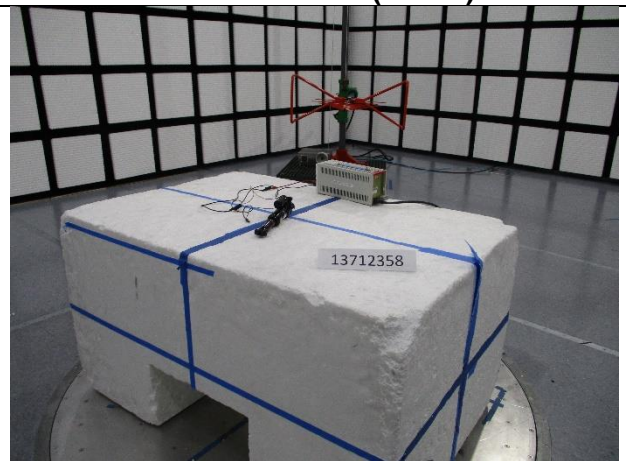

BELOW 1GHz (BACK)