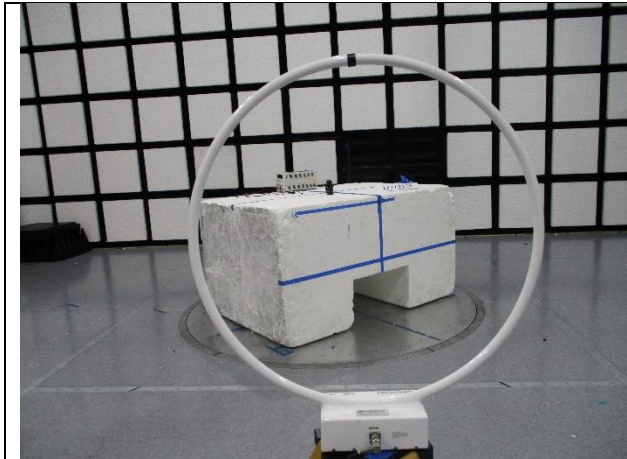

11. SETUP PHOTOS

ANTENNA PORT CONDUCTED SETUP

RADIATED RF MEASUREMENT SETUP (AIRWIZ FRONT SUSPENSION)

ORIENTATIONS

RADIATED RF MEASUREMENT SETUP (AIRWIZ REAR SUSPENSION)

BELOW 30MHz (FRONT)

BELOW 30MHz (BACK)

BELOW 1GHz (FRONT)

BELOW 1GHz (BACK)

ABOVE 1GHz (FRONT)

ABOVE 1GHz (BACK)

END OF TEST REPORT