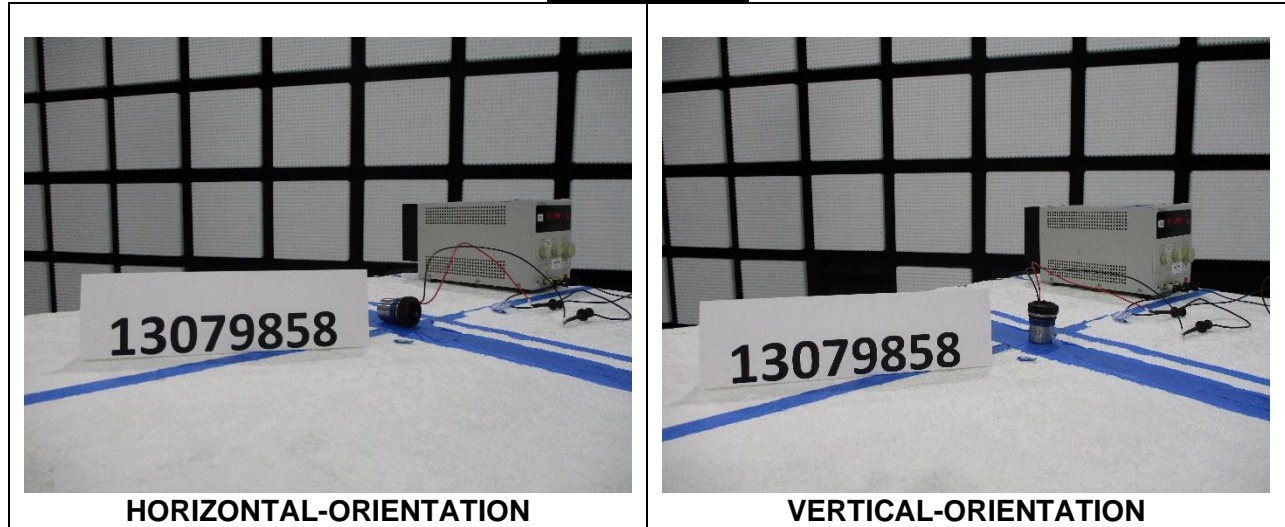

11. SETUP PHOTOS

ANTENNA PORT CONDUCTED SETUP

RADIATED RF MEASUREMENT SETUP (AIRWIZ FRONT SUSPENSION)

ORIENTATIONS

RADIATED RF MEASUREMENT SETUP (AIRWIZ REAR SUSPENSION)

BELOW 30MHz (FRONT)

BELOW 30MHz (BACK)

BELOW 1GHz (FRONT)

BELOW 1GHz (BACK)

ABOVE 1GHz (FRONT)

ABOVE 1GHz (BACK)

END OF TEST REPORT