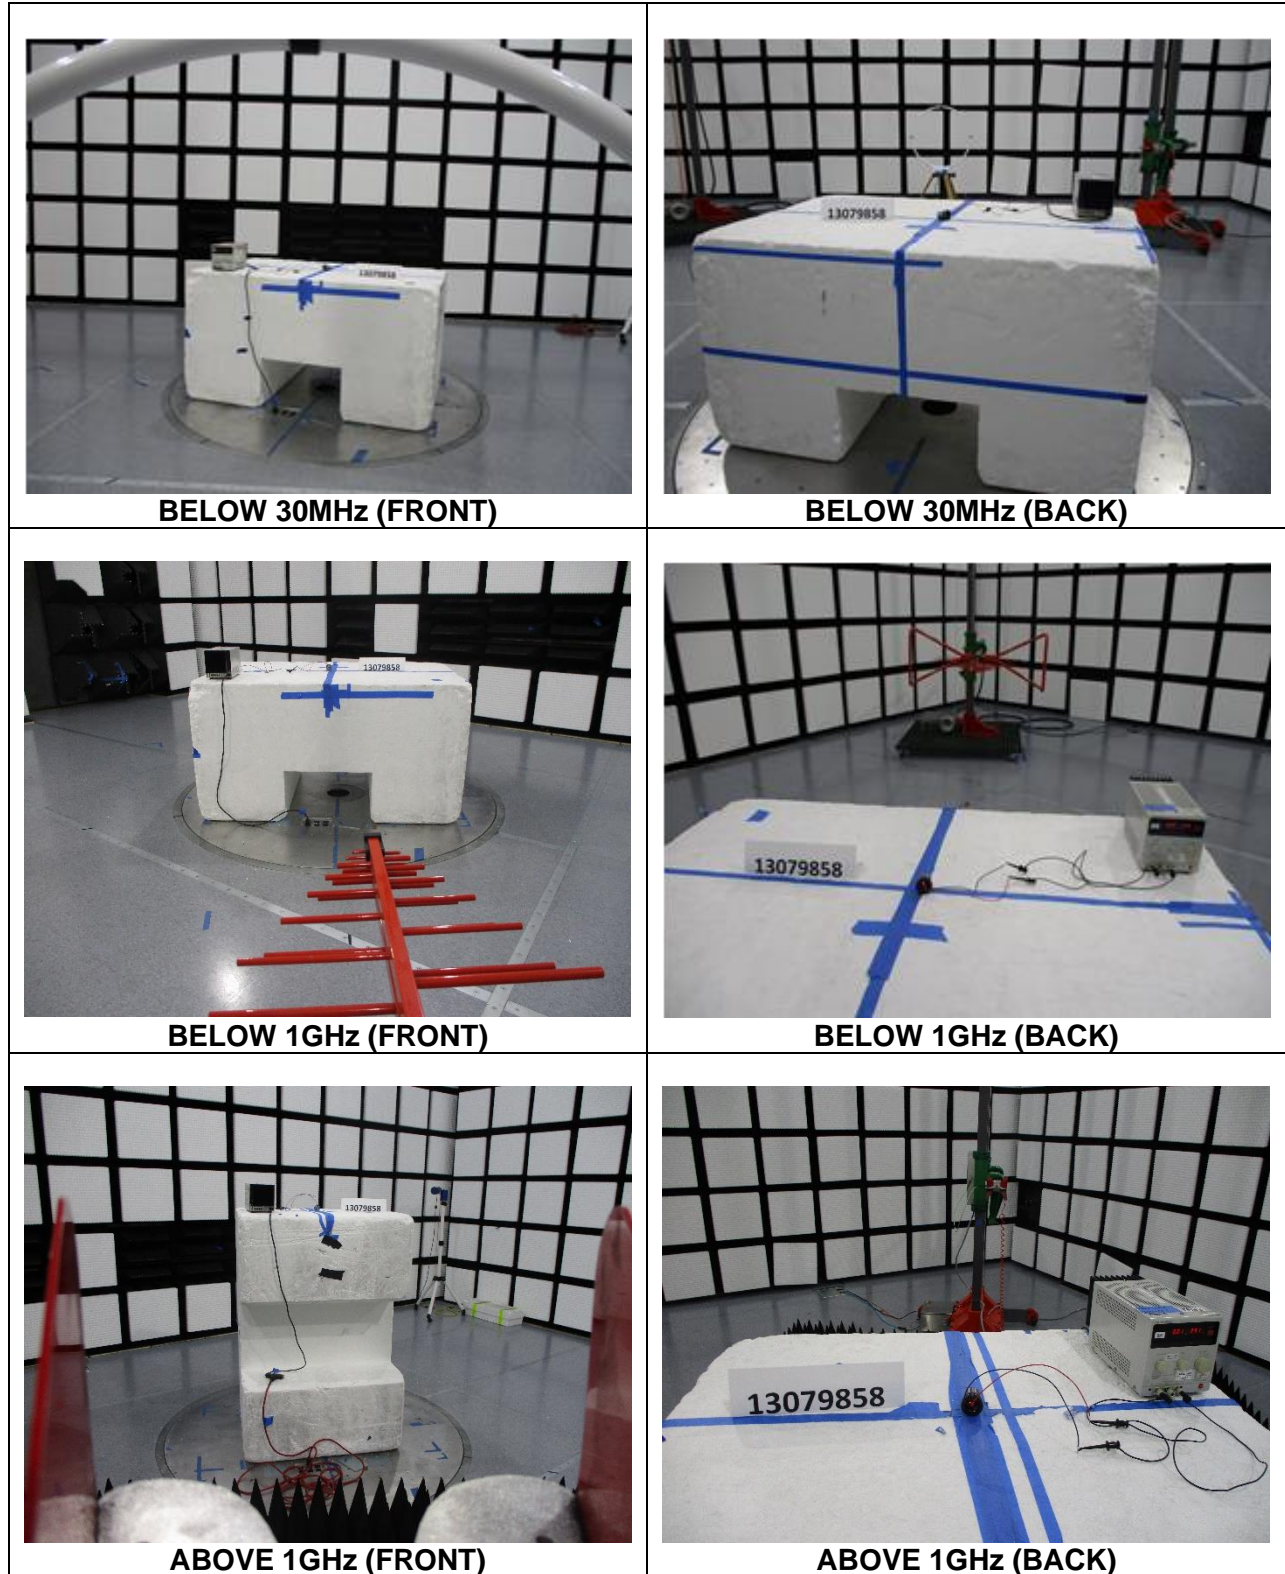

11. SETUP PHOTOS

ANTENNA PORT CONDUCTED SETUP

RADIATED RF MEASUREMENT SETUP (AIRWIZ FRONT SUSPENSION)

ORIENTATIONS

RADIATED RF MEASUREMENT SETUP (AIRWIZ REAR SUSPENSION)

BELOW 30MHz (FRONT)

BELOW 30MHz (BACK)

BELOW 1GHz (FRONT)

BELOW 1GHz (BACK)

ABOVE 1GHz (FRONT)

ABOVE 1GHz (BACK)

END OF TEST REPORT