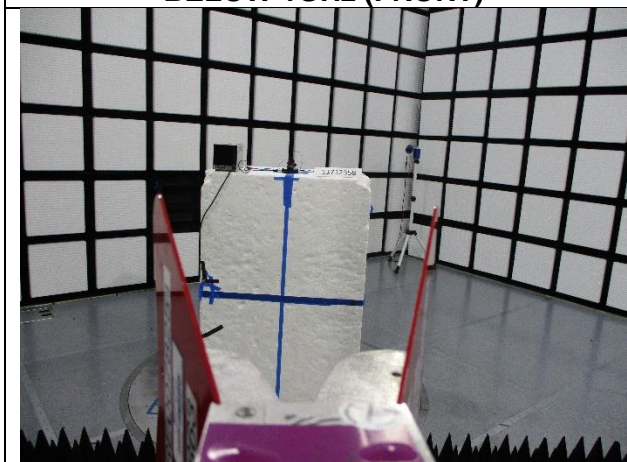

11. SETUP PHOTOS

ANTENNA PORT CONDUCTED SETUP

RADIATED RF MEASUREMENT SETUP (AIRWIZ FRONT SUSPENSION)

ORIENTATIONS

RADIATED RF MEASUREMENT SETUP (AIRWIZ REAR SUSPENSION)

BELOW 30MHz (FRONT)

BELOW 30MHz (BACK)

BELOW 1GHz (FRONT)

BELOW 1GHz (BACK)

ABOVE 1GHz (FRONT)

ABOVE 1GHz (BACK)

END OF TEST REPORT