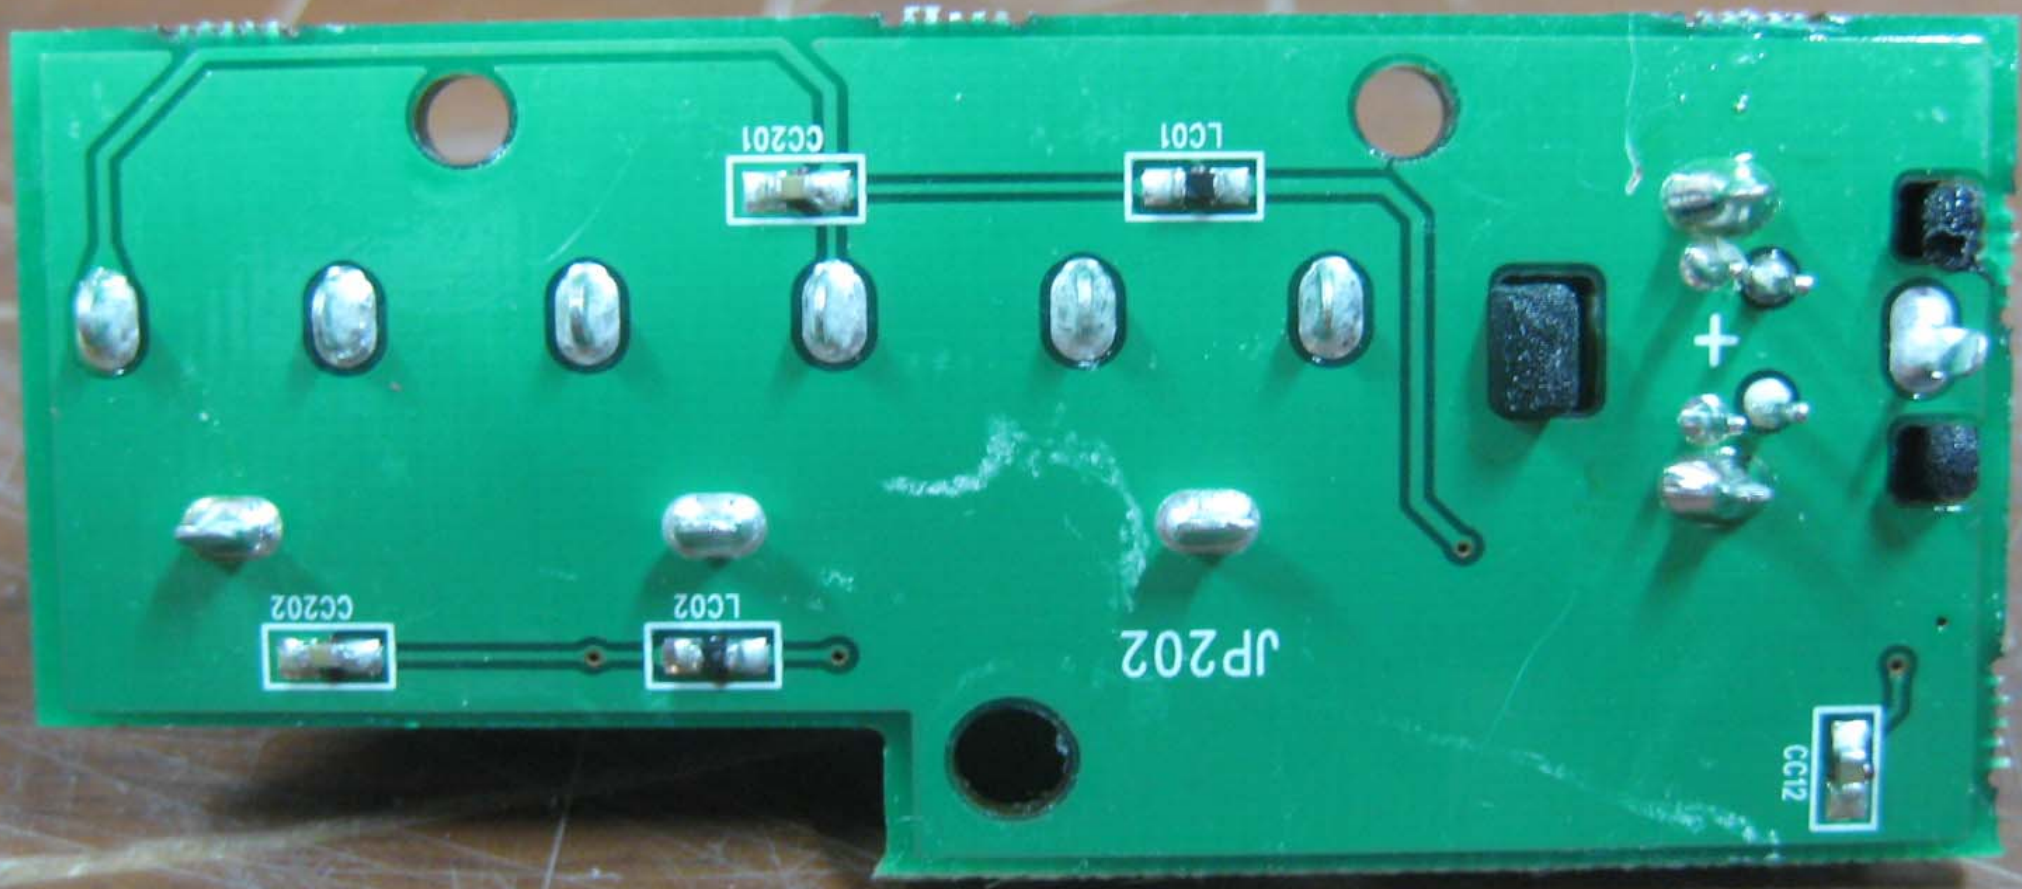

CC201

LC01

CC202

LC02

JP202

CC12

+