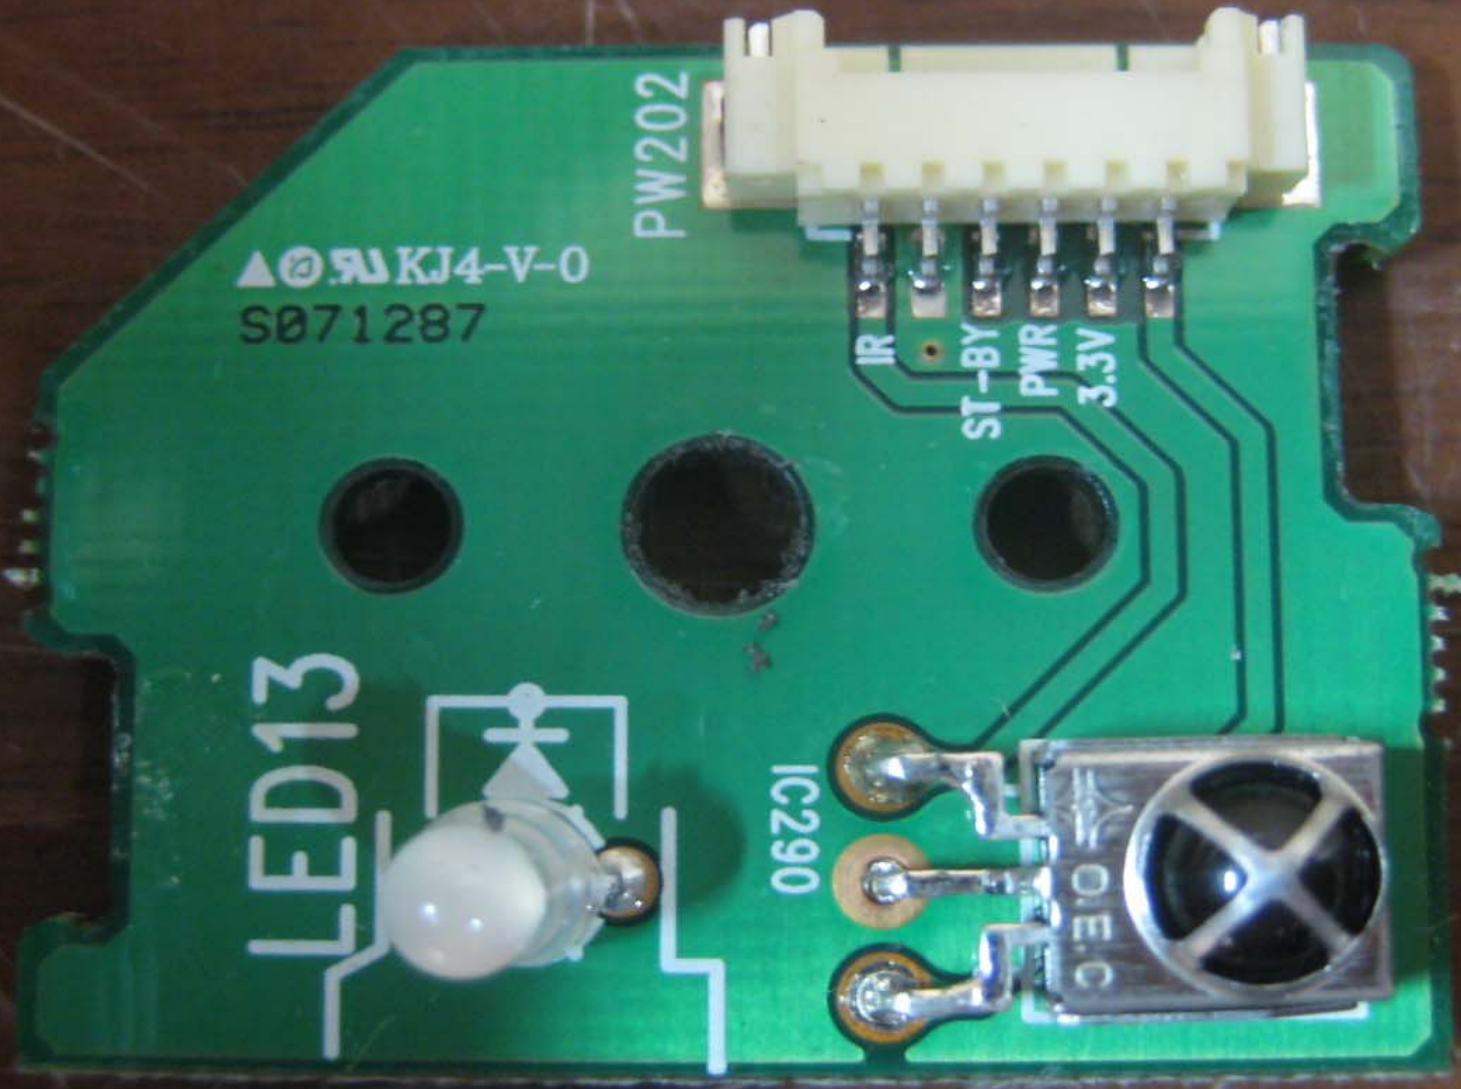

220n K 275V-  
4500 KVP X2

220n K 275V-  
4500 KVP X2

FEL-6000  
070

FEL-420S  
DI 0706

07.7.28

94 RoHS  
3A 94V-0  
✓ RoHS

▲© KJ4-V-0  
S071287

PW202

LED13

IC290

IR  
ST-8Y  
PWR  
3.3V

O/E/C

CCJ23

STAND BY GND PWR

MP8774025 DELA-DENTLAND 0013  
Pb Free

FOR  
EVIDENCE  
LABORATORY

LC01

CC202

LC02

JP202

CC12

+

A rectangular metal component, likely a vacuum tube socket or a similar electronic component, with a threaded connector on the left side. The component has a green label with black text. The label reads "TDVS - H707F" and ".703B2901". There are several small, rectangular cutouts on the right side of the component. The component is mounted on a green surface.