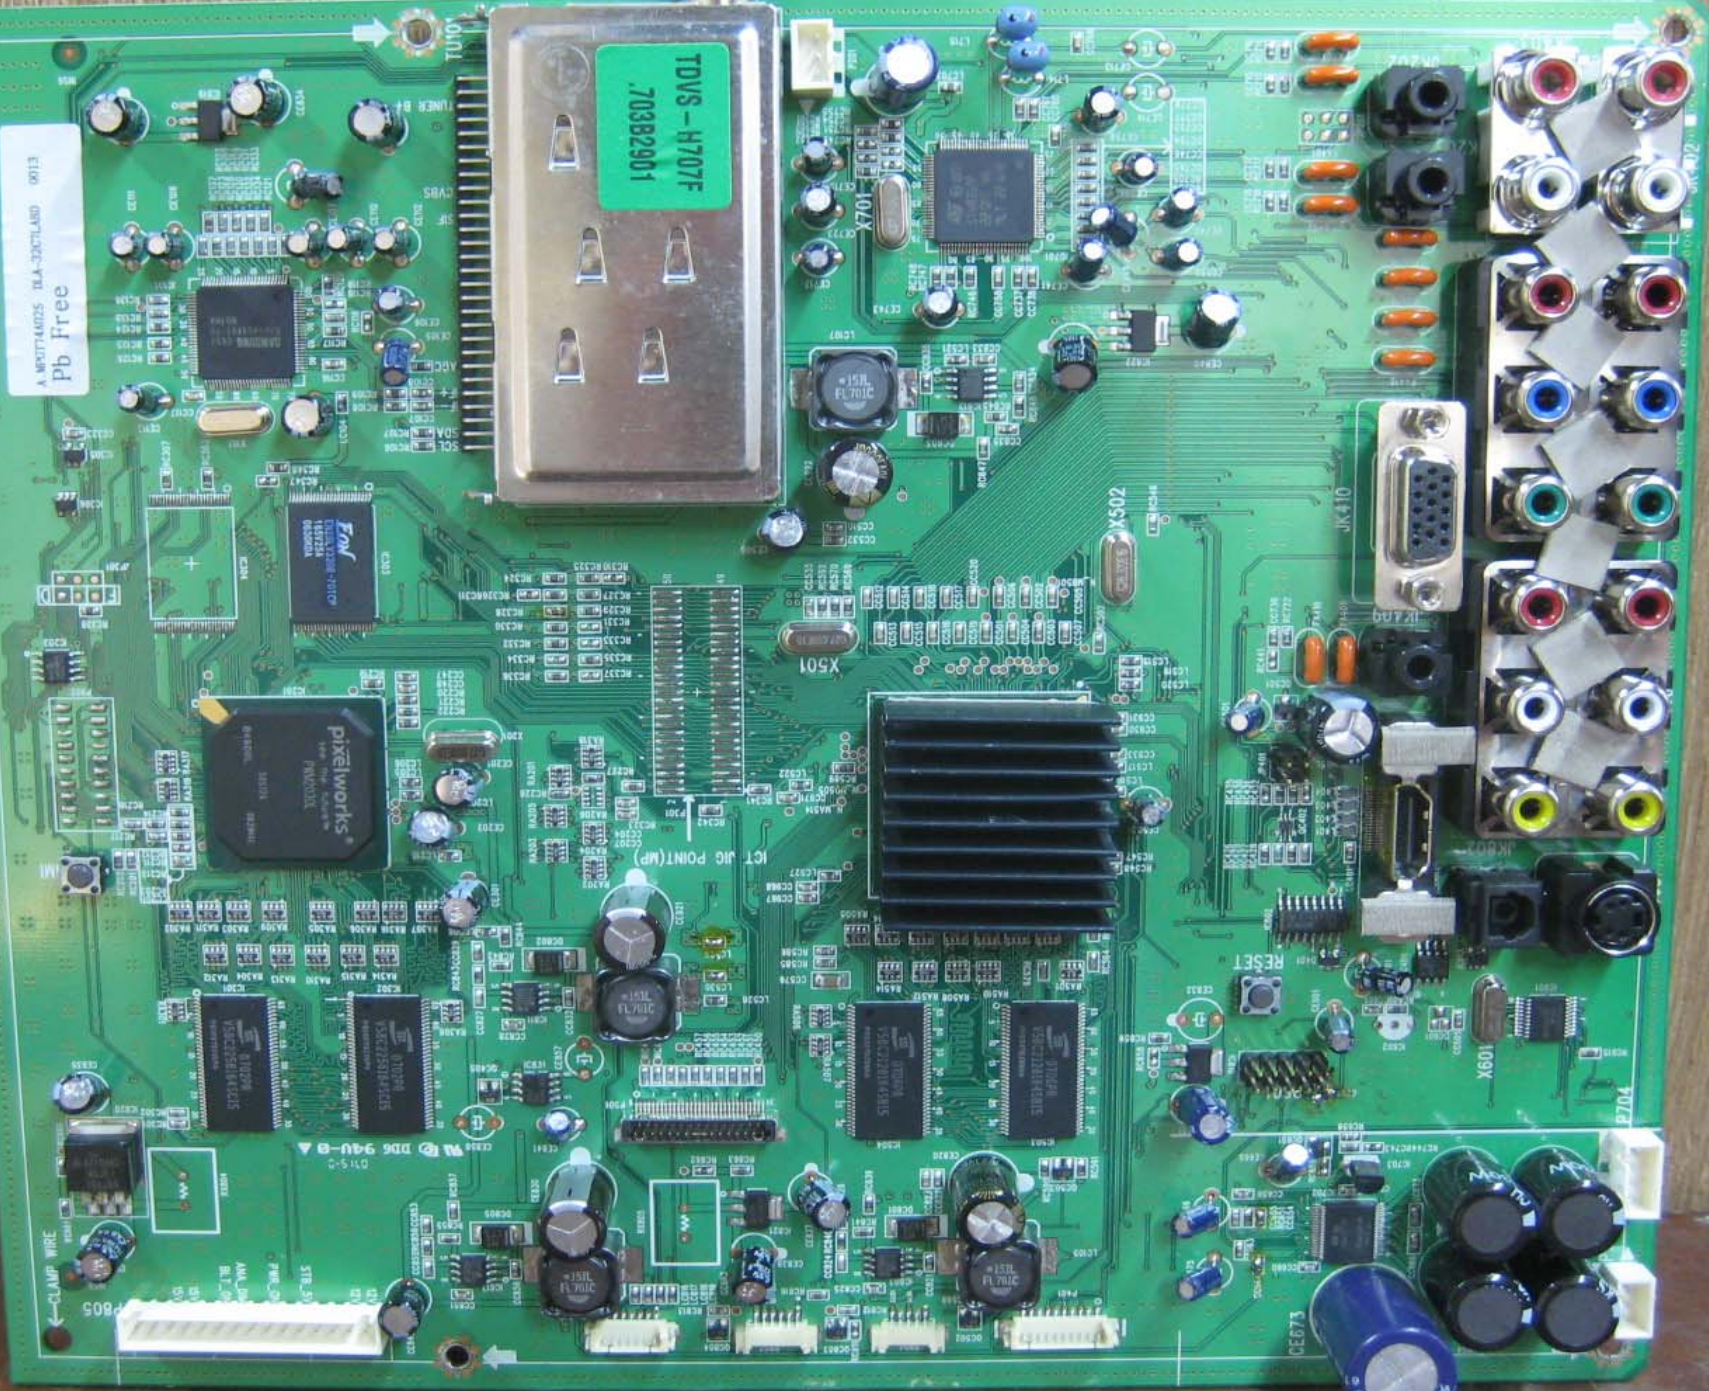

FOR
EVIDENCE
LABORATORY

pixelworks
PIXELWORKS
LIFE
PANOVIEW

010294
4378270146285
V52E275E144D25

D6 94U-8
D15-0

TDVS-H707F
703B2901

X501

ICT JIG POINT (MP)

205X

2.5V

← CLAMP WIRE
P805