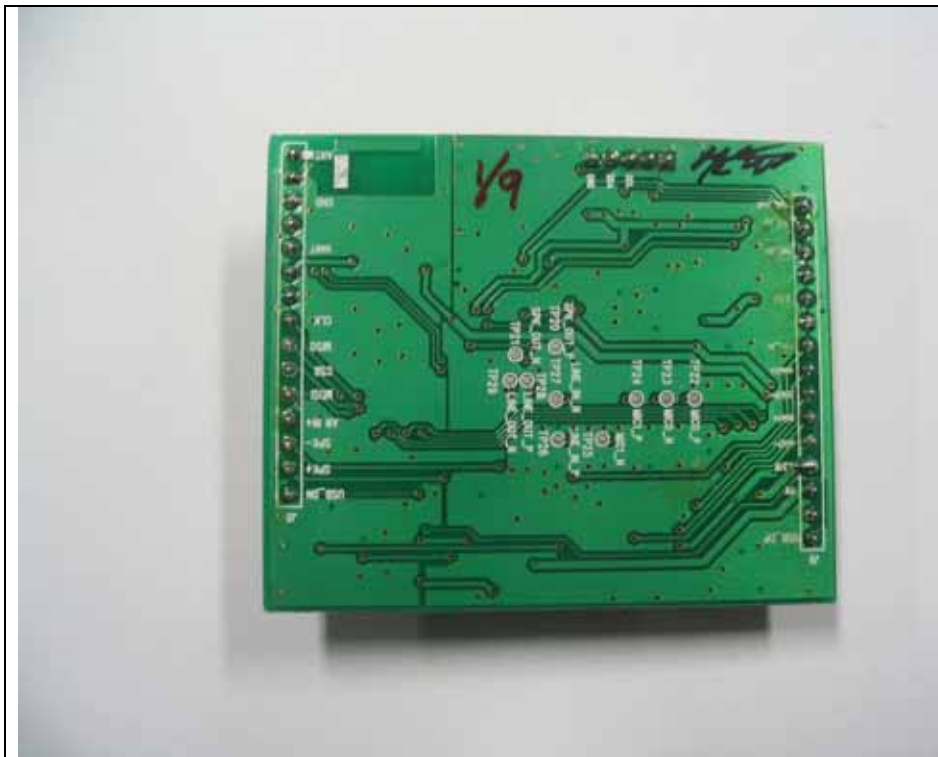

FCC ID : C5FAXI515

Internal View of EUT

Top View of Main-board

The results shown in this test report refer only to the sample(s) tested unless otherwise stated. This test report cannot be reproduced, except in full, without prior written permission of the Company.

FCC ID : C5FAXI515

Bottom View of Main-board

Top View of RF board

The results shown in this test report refer only to the sample(s) tested unless otherwise stated. This test report cannot be reproduced, except in full, without prior written permission of the Company.

FCC ID : C5FAXI515

Top View of RF board(Shielding Removed)

Top View of RF board

The results shown in this test report refer only to the sample(s) tested unless otherwise stated. This test report cannot be reproduced, except in full, without prior written permission of the Company.