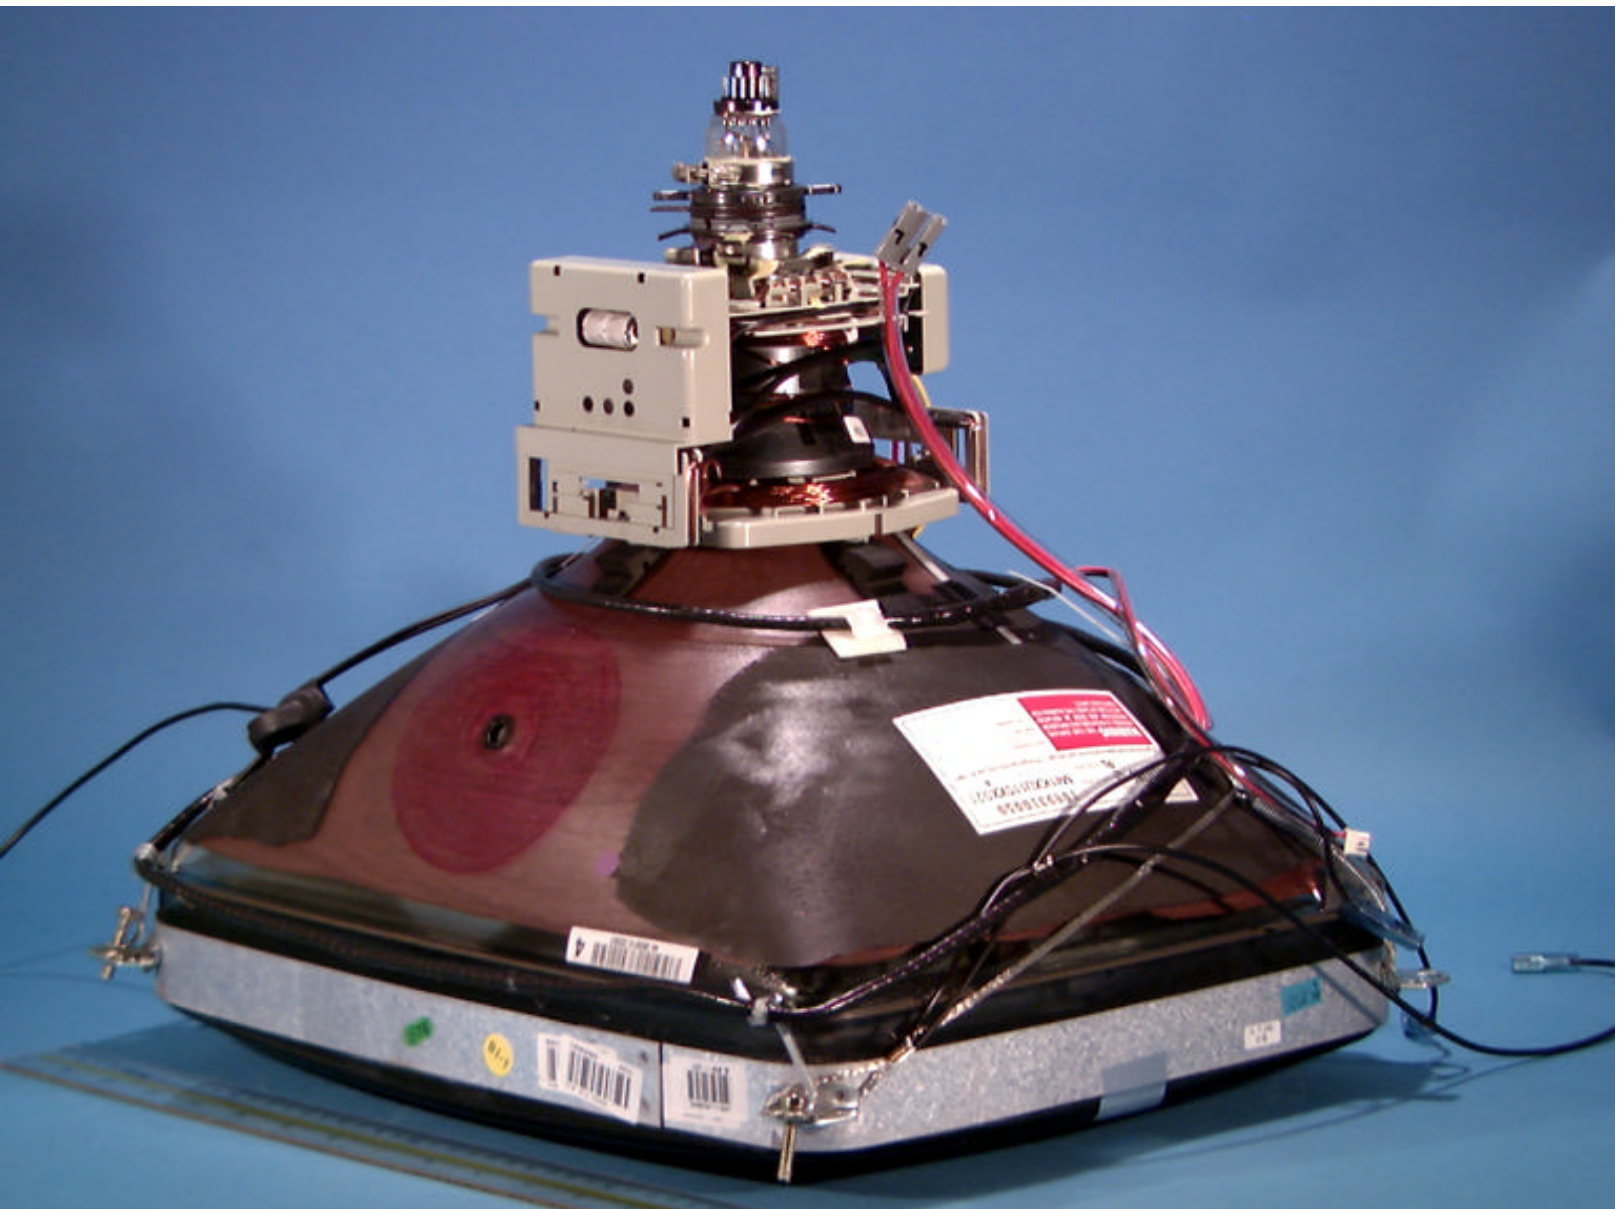

Test Report S/N: B 991126664 C5F
Test Date(s): December 01-02, 1999

FCC Class B
Certification

© 1999 PCTEST Lab

DAEWOO FCC ID: C5F7NFCMC717B
17-inch Color Monitor (Model: 717B)

NVLAP Lab Code: 100431-0

Test Report S/N: B 991126664 CSF
Test Date(s) : December 01-02, 1999

FCC Class B
Certification

© 1999 PCTEST Lab

DAEWOO FCC ID: CSF7NFCMC717B
17-inch Color Monitor (Model: 717B)

NVLAP Lab Code: 100431-0

Test Report S/N: B.991126664.C5F
Test Date(s): December 01-02, 1999

FCC Class B
Certification

© 1999 PCTEST Lab

DAEWOO FCC ID: C5F7NFCMC717B
17-inch Color Monitor (Model: 717B)

NVLAP Lab Code: 100431-0

Test Report S/N: B.991126664.C5F
Test Date(s): December 01-02, 1999

FCC Class B
Certification

Test Report S/N: B.991126664.C5F
Test Date(s): December 01-02, 1999

FCC Class B
Certification

© 1999 PCTEST Lab

DAEMOO FCC ID: C5F7NFCMC717B
17-inch Color Monitor (Model: 717B)

NVLAP Lab Code: 100431-0

Test Report S/N: B 991126664 C5F
Test Date(s): December 01-02, 1999

FCC Class B
Certification