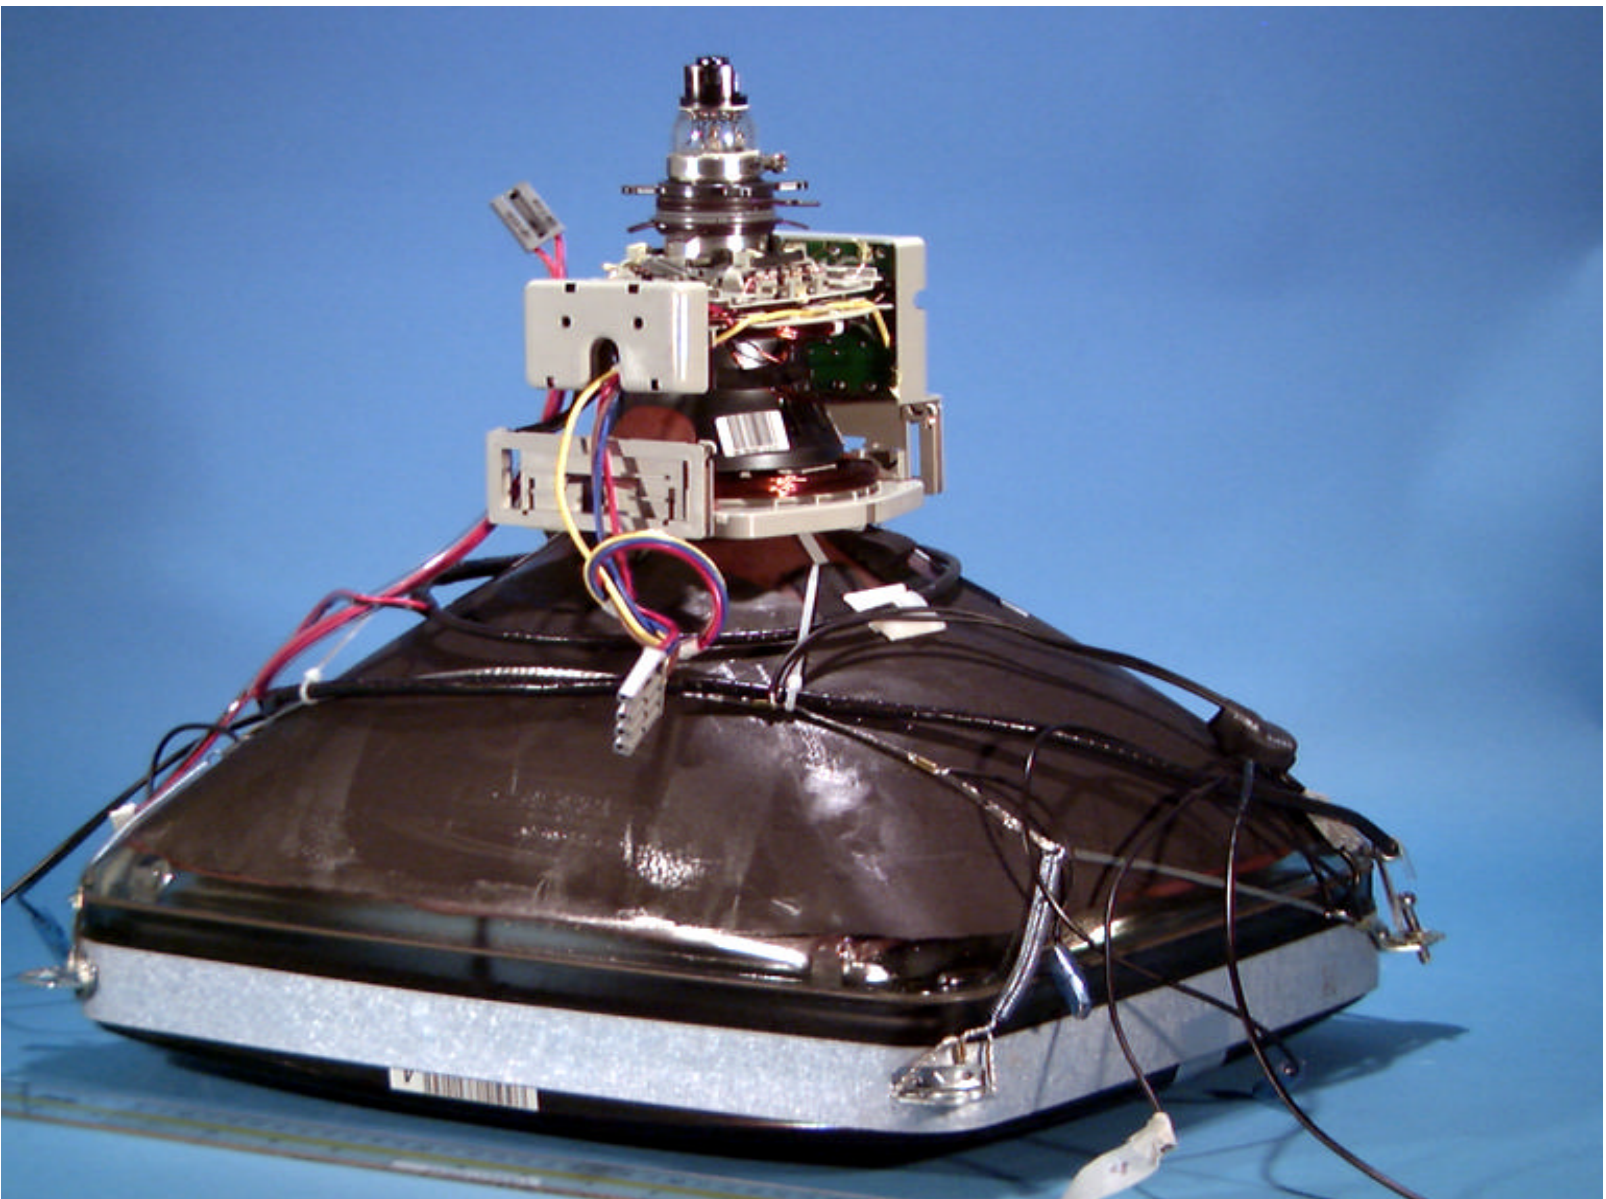

FCC Class B
Certification

© 1999 PCTEST Lab

DAEWOO FCC ID: CSF7NFCMC717B
17-inch Color Monitor (Model: 717B)

NVLAP Lab Code: 100431-0

Test Report S/N: B.991126664.C5F
Test Date(s): December 01-02, 1999

FCC Class B
Certification

© 1999 PCTEST Lab

DAEWOO FCC ID: C5F7NFCMC717B
17-inch Color Monitor (Model: 717B)

NVLAP Lab Code: 100431-0

Test Report S/N: B.991126664.C5F
Test Date(s): December 01-02, 1999

FCC Class B
Certification

Test Report S/N: B.991126664.C5F
Test Date(s): December 01-02, 1999

FCC Class B
Certification

© 1999 PCTEST Lab

DAEMOO FCC ID: C5F7NFCMC717B
17-inch Color Monitor (Model: 717B)

NVLAP Lab Code: 100431-0

Test Report S/N: B 991126664 C5F
Test Date(s): December 01-02, 1999

FCC Class B
Certification

© 1999 PCTEST Lab

DAEWOO FCC ID: C5F7NFCMC717B
17-inch Color Monitor (Model: 717B)

NVLAP Lab Code: 100431-0

Test Report S/N: B 991126664 CSF
Test Date(s) : December 01-02, 1999

FCC Class B
Certification

Test Report S/N: B 991126664 CSF
Test Date(s): December 01-02, 1999