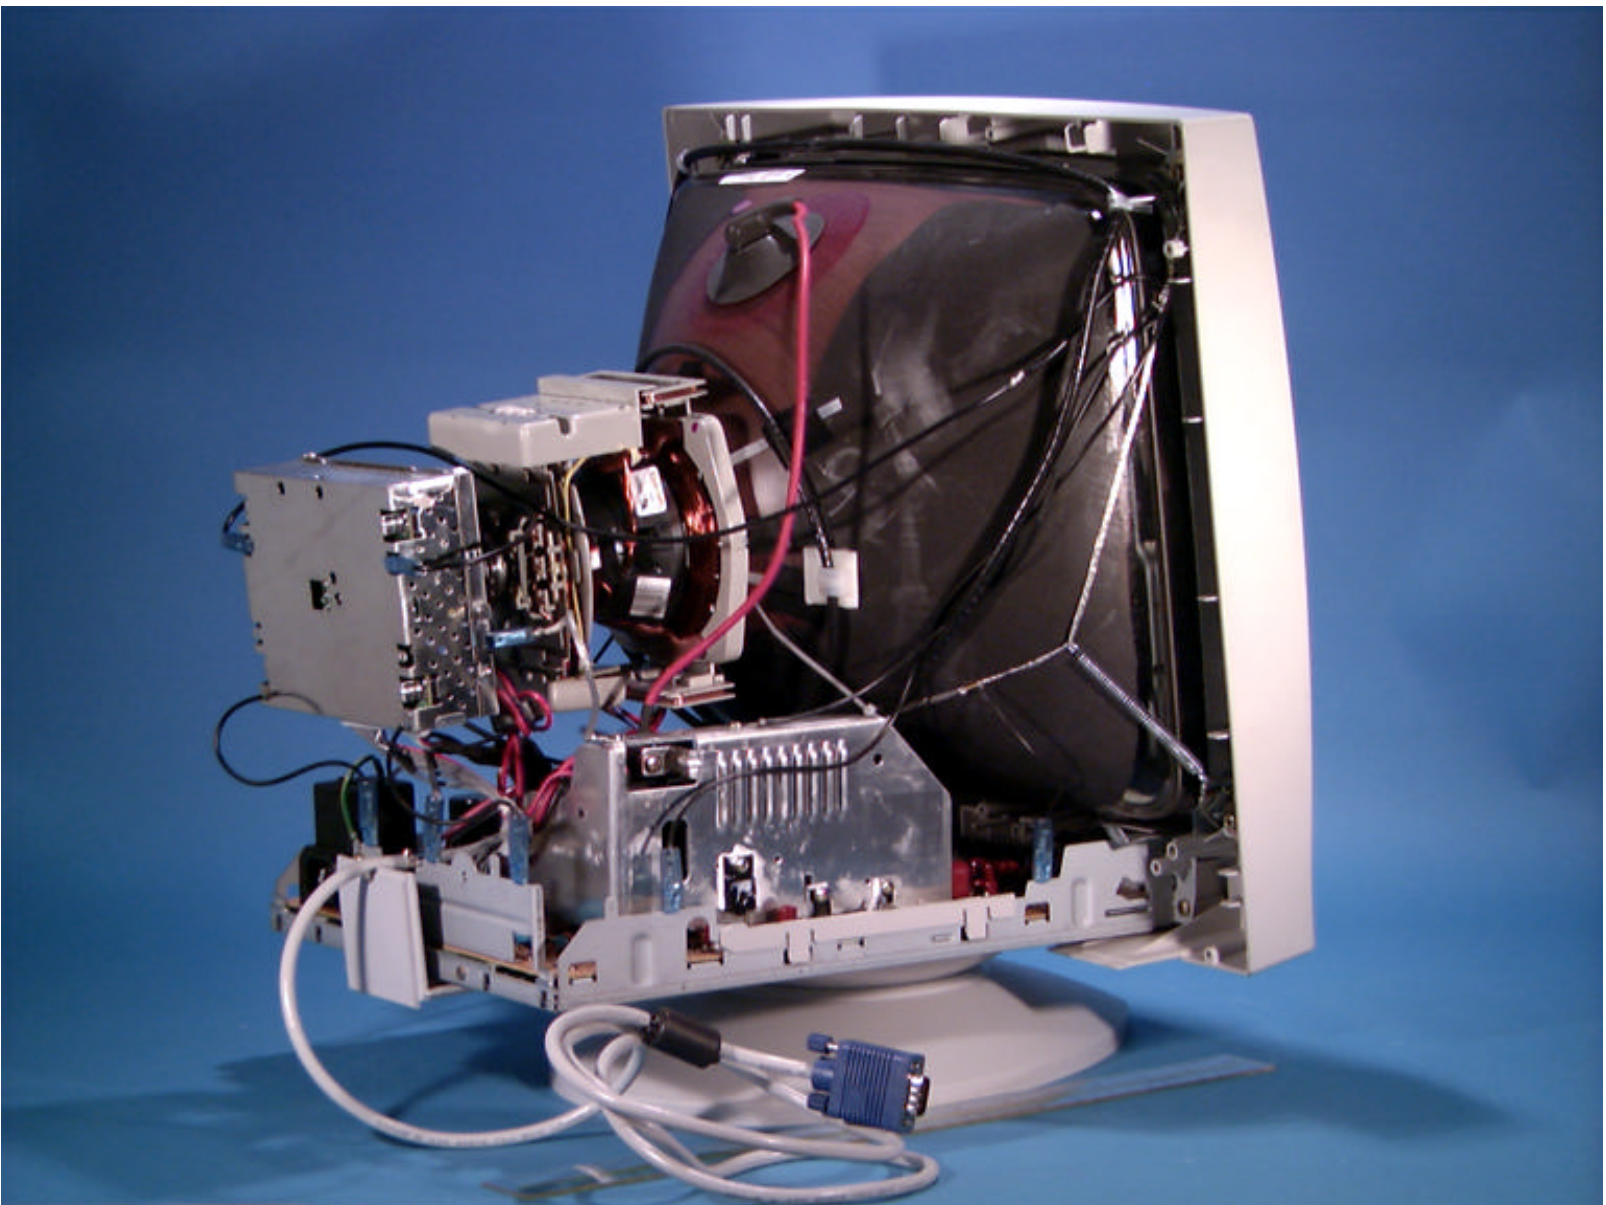

Test Report S/N: B 991126664 C5F
Test Date(s): December 01-02, 1999

FCC Class B
Certification

© 1999 PCTEST Lab

DAEWOO FCC ID: C5F7NFCMC717B
17-inch Color Monitor (Model: 717B)

NVLAP Lab Code: 100431-0

Test Report S/N: B 991126664 CSF
Test Date(s) : December 01-02, 1999

FCC Class B
Certification

© 1999 PCTEST Lab

DAEWOO FCC ID: CSF7NFCMC717B
17-inch Color Monitor (Model: 717B)

NVLAP Lab Code: 100431-0

Test Report S/N: B.991126664.C5F
Test Date(s): December 01-02, 1999

FCC Class B
Certification

© 1999 PCTEST Lab

DAEWOO FCC ID: C5F7NFCMC717B
17-inch Color Monitor (Model: 717B)

NVLAP Lab Code: 100431-0

Test Report S/N: B.991126664.C5F
Test Date(s): December 01-02, 1999

FCC Class B
Certification

Test Report S/N: B.991126664.C5F
Test Date(s): December 01-02, 1999

FCC Class B
Certification

© 1999 PCTEST Lab

DAEMOO FCC ID: C5F7NFCMC717B
17-inch Color Monitor (Model: 717B)

NVLAP Lab Code: 100431-0

Test Report S/N: B 991126664 C5F
Test Date(s): December 01-02, 1999

FCC Class B
Certification