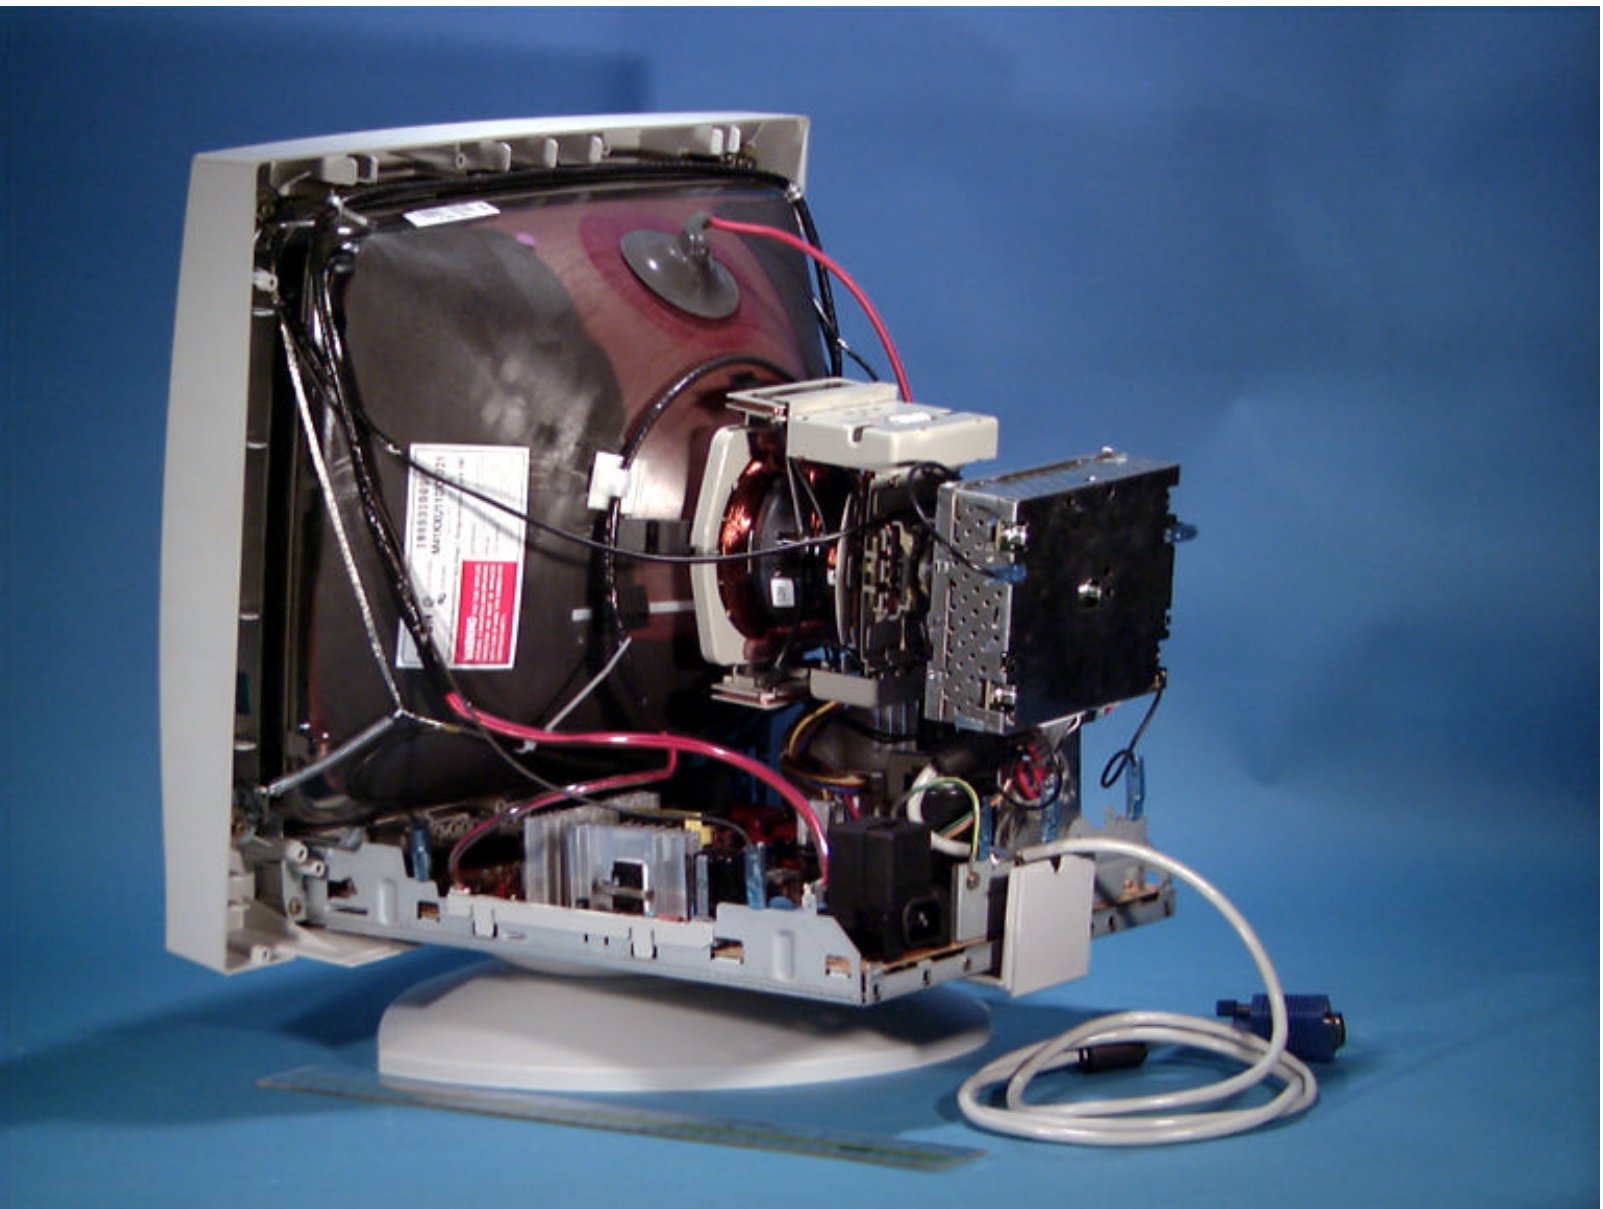

Test Report S/N: B 991126664 C5F
Test Date(s): December 01-02, 1999

FCC Class B
Certification

© 1999 PCTEST Lab

DAEWOO FCC ID: C5F7NFCMC717B
17-inch Color Monitor (Model: 717B)

NVLAP Lab Code: 100431-0

Test Report S/N: B 991126664 CSF
Test Date(s) : December 01-02, 1999

FCC Class B
Certification

© 1999 PCTEST Lab

DAEWOO FCC ID: CSF7NFCMC717B
17-inch Color Monitor (Model: 717B)

NVLAP Lab Code: 100431-0

Test Report S/N: B.991126664.C5F
Test Date(s): December 01-02, 1999

FCC Class B
Certification

© 1999 PCTEST Lab

DAEWOO FCC ID: C5F7NFCMC717B
17-inch Color Monitor (Model: 717B)

NVLAP Lab Code: 100431-0

Test Report S/N: B.991126664.C5F
Test Date(s): December 01-02, 1999

FCC Class B
Certification

Test Report S/N: B.991126664.C5F
Test Date(s): December 01-02, 1999

FCC Class B
Certification

© 1999 PCTEST Lab

DAEMOO FCC ID: C5F7NFCMC717B
17-inch Color Monitor (Model: 717B)

NVLAP Lab Code: 100431-0

Test Report S/N: B 991126664 C5F
Test Date(s): December 01-02, 1999

FCC Class B
Certification