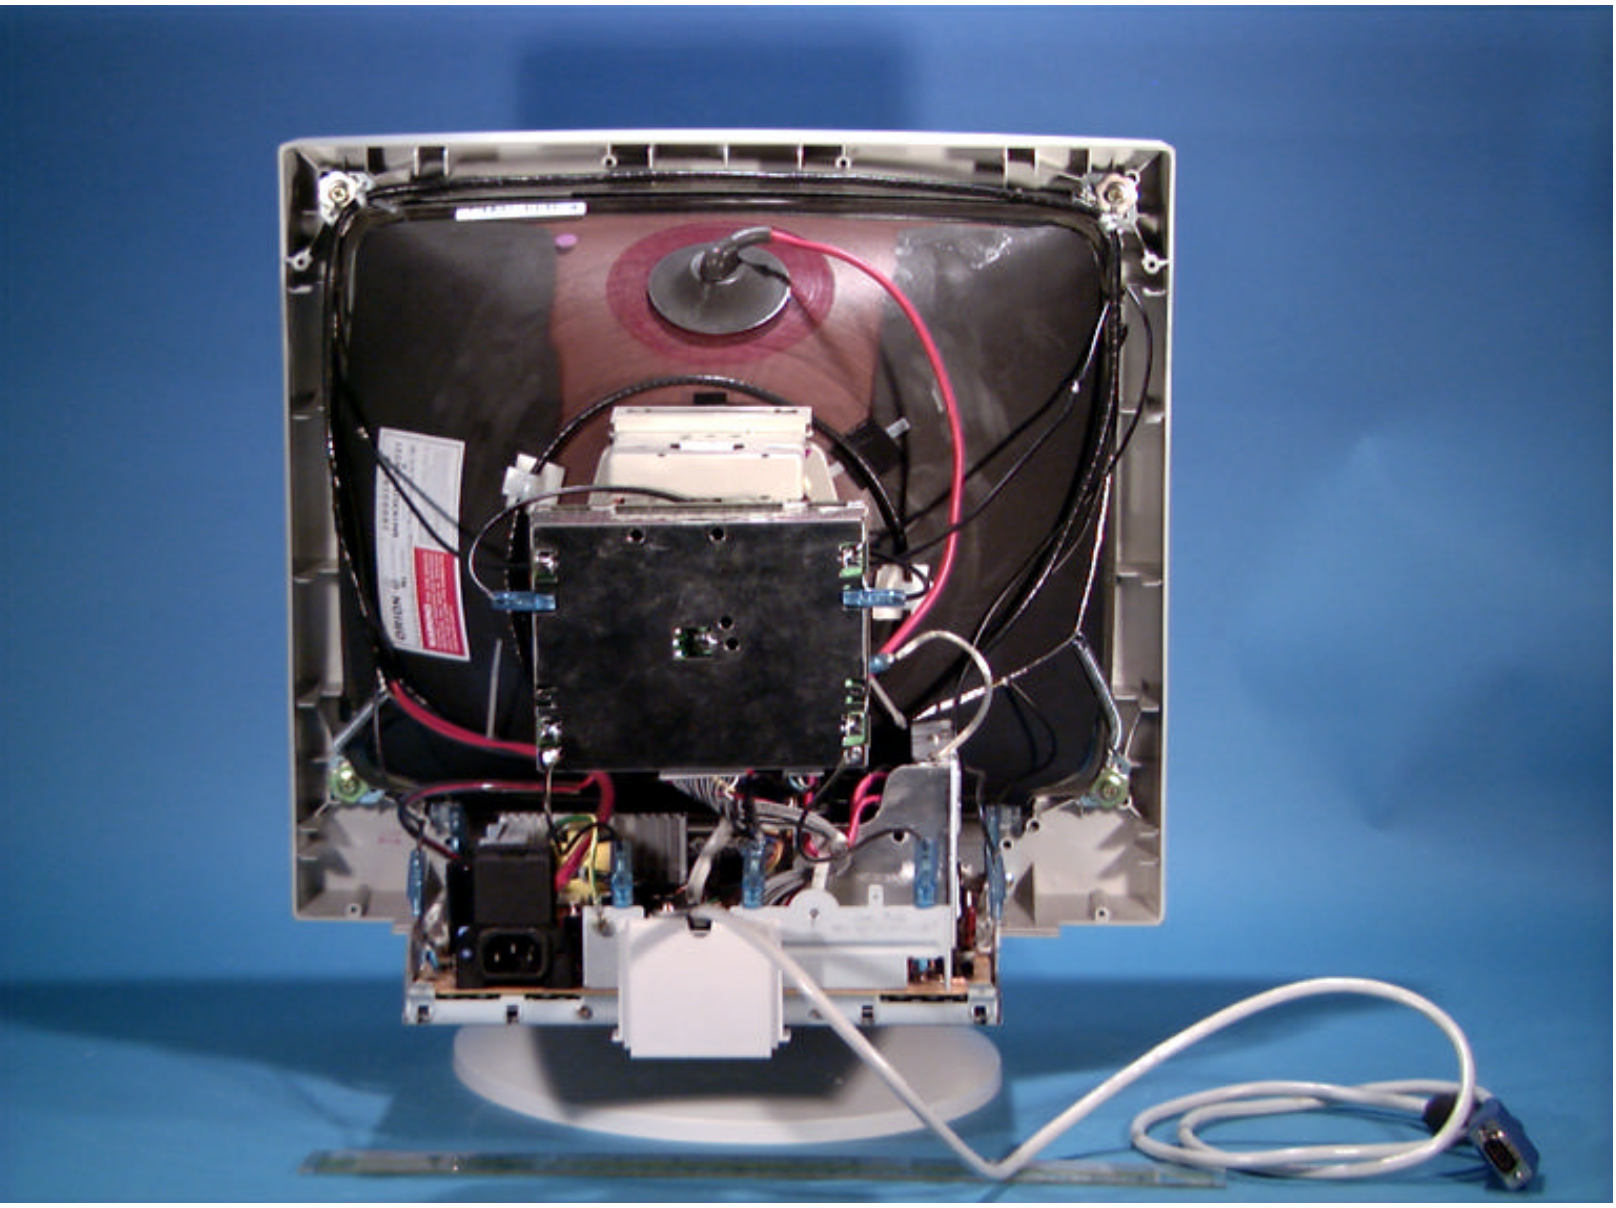

Test Report S/N: B 991126664 C5F
Test Date(s): December 01-02, 1999

FCC Class B
Certification

© 1999 PCTEST Lab

DAEWOO FCC ID: C5F7NFCMC717B
17-inch Color Monitor (Model: 717B)

NVLAP Lab Code: 100431-0

Test Report S/N: B 991126664 CSF
Test Date(s) : December 01-02, 1999

FCC Class B
Certification

© 1999 PCTEST Lab

DAEWOO FCC ID: CSF7NFCMC717B
17-inch Color Monitor (Model: 717B)

NVLAP Lab Code: 100431-0

Test Report S/N: B.991126664.C5F
Test Date(s): December 01-02, 1999

FCC Class B
Certification

© 1999 PCTEST Lab

DAEWOO FCC ID: C5F7NFCMC717B
17-inch Color Monitor (Model: 717B)

NVLAP Lab Code: 100431-0

Test Report S/N: B.991126664.C5F
Test Date(s): December 01-02, 1999

FCC Class B
Certification

Test Report S/N: B.991126664.C5F
Test Date(s): December 01-02, 1999

FCC Class B
Certification

© 1999 PCTEST Lab

DAEMOO FCC ID: C5F7NFCMC717B
17-inch Color Monitor (Model: 717B)

NVLAP Lab Code: 100431-0

Test Report S/N: B 991126664 C5F
Test Date(s): December 01-02, 1999

FCC Class B
Certification