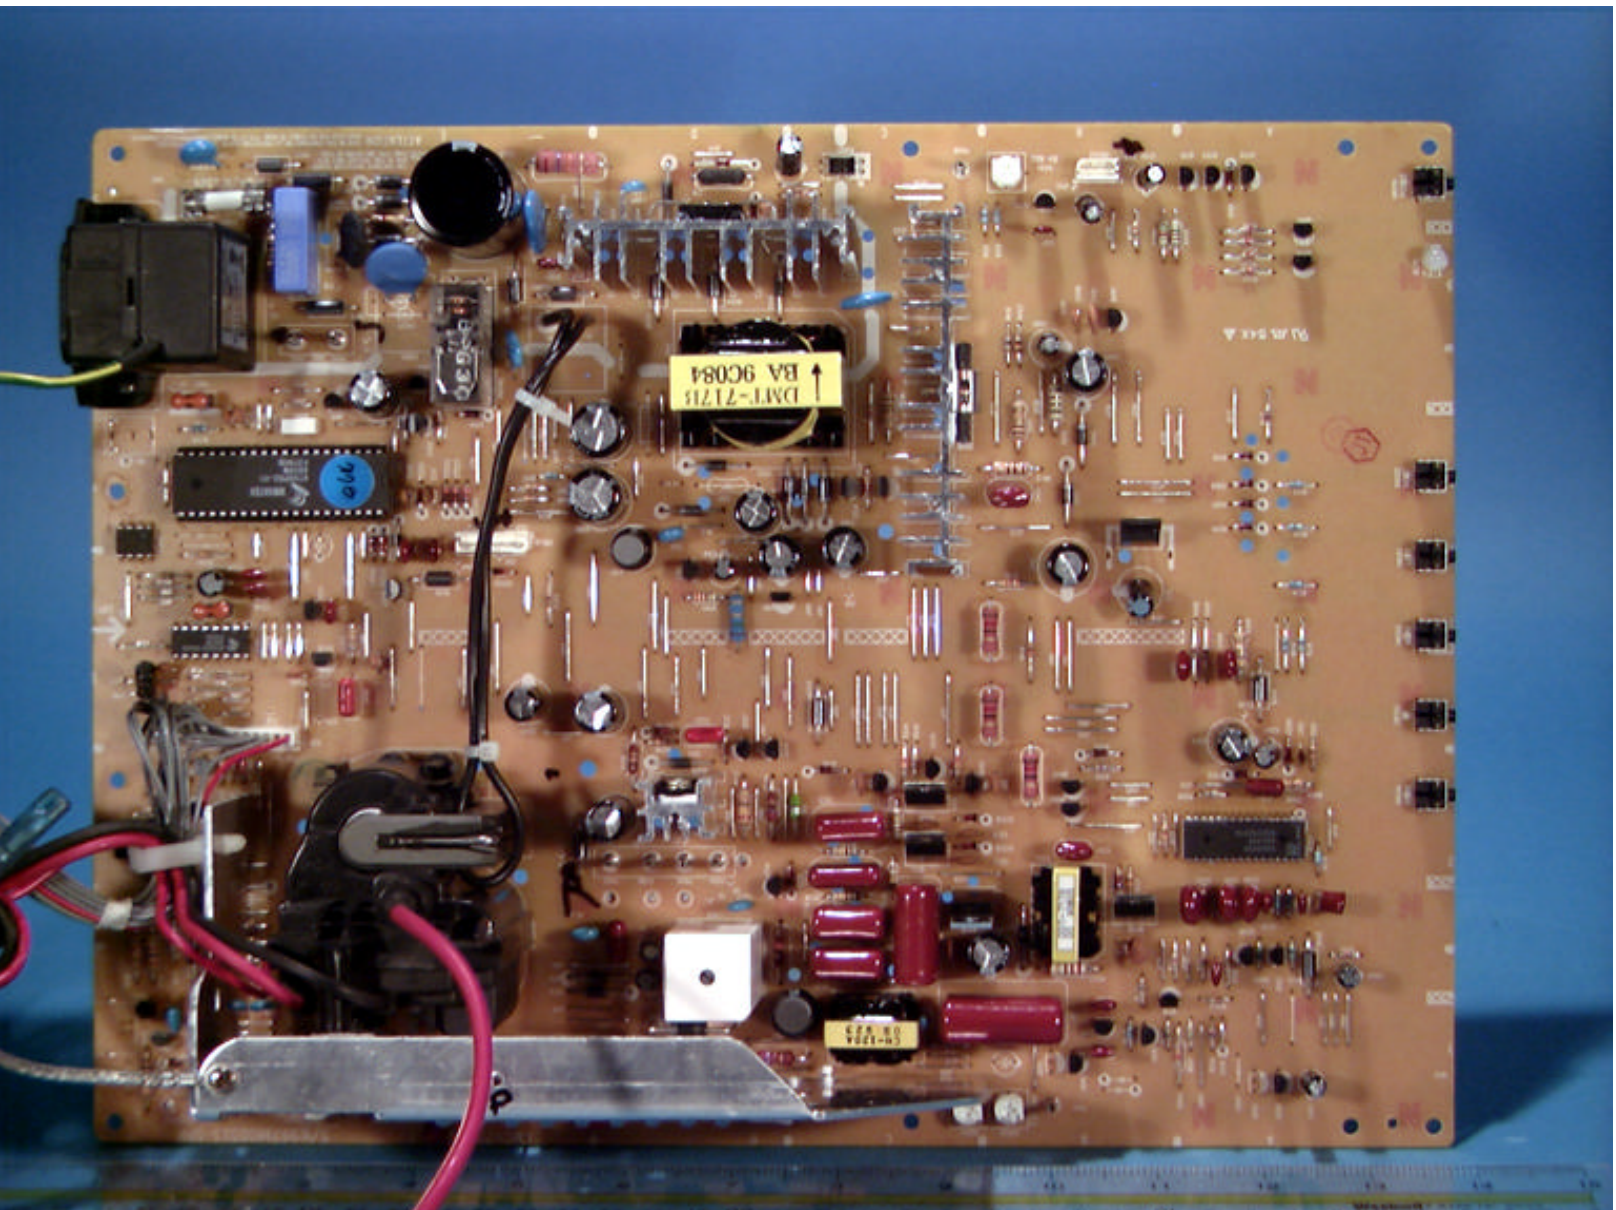

FCC Class B
Certification

© 1999 PCTEST Lab

DAEWOO FCC ID: CSF7NFCMC717B
17-inch Color Monitor (Model: 717B)

NVLAP Lab Code: 100431-0

Test Report S/N: B.991126664.C5F
Test Date(s): December 01-02, 1999

FCC Class B
Certification

© 1999 PCTEST Lab

DAEWOO FCC ID: C5F7NFCMC717B
17-inch Color Monitor (Model: 717B)

NVLAP Lab Code: 100431-0

Test Report S/N: B.991126664.C5F
Test Date(s): December 01-02, 1999

FCC Class B
Certification

Test Report S/N: B.991126664.C5F
Test Date(s): December 01-02, 1999

FCC Class B
Certification

© 1999 PCTEST Lab

DAEMOO FCC ID: C5F7NFCMC717B
17-inch Color Monitor (Model: 717B)

NVLAP Lab Code: 100431-0

Test Report S/N: B 991126664 C5F
Test Date(s): December 01-02, 1999

FCC Class B
Certification

© 1999 PCTEST Lab

DAEWOO FCC ID: C5F7NFCMC717B
17-inch Color Monitor (Model: 717B)

NVLAP Lab Code: 100431-0

Test Report S/N: B 991126664 CSF
Test Date(s) : December 01-02, 1999

FCC Class B
Certification

Test Report S/N: B 991126664 CSF
Test Date(s): December 01-02, 1999