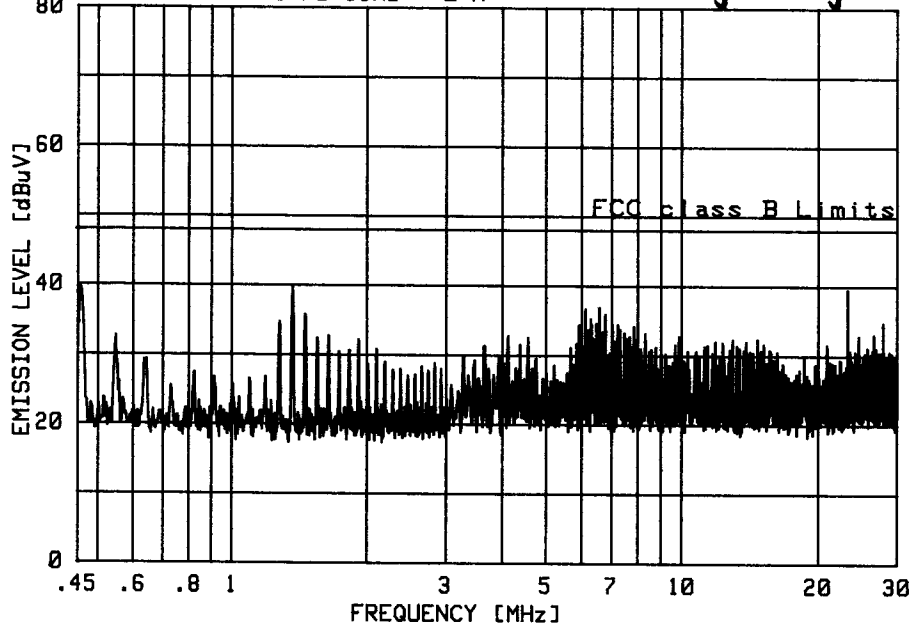

DREW00 FCC ID:C5F7NFCMC712D
1280x1024NI 91kHz/85Hz L/R

PCTEST Engineering Lab.