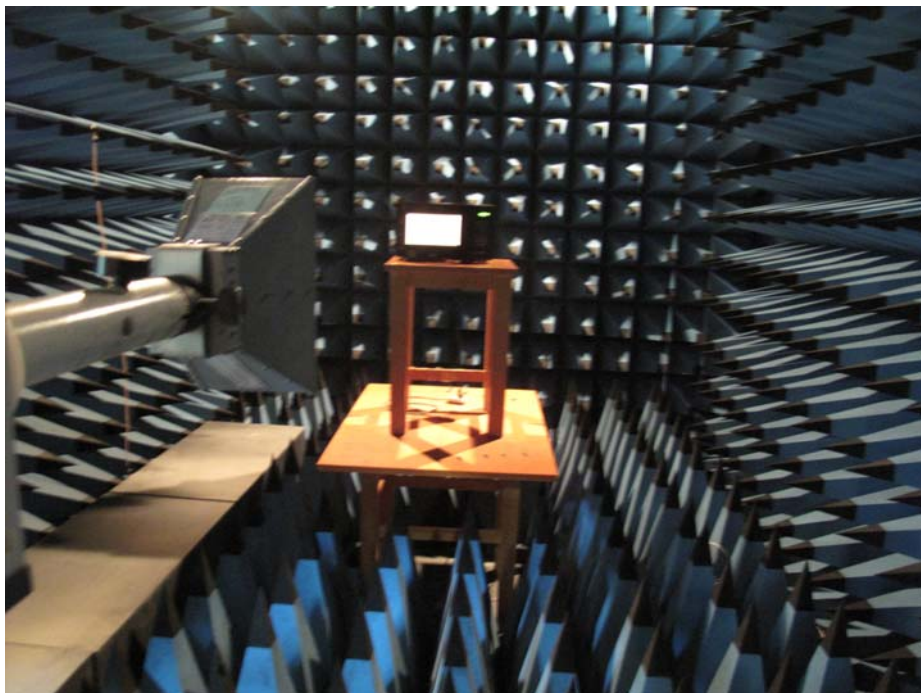

APPENDIX B – PHOTOGRAPHS OF TEST SET-UP

The **Conducted Test Picture** and **Radiated Test Picture** and show the worst-case configuration and cable placement.

- **Radiation hazard Test Picture**

- **Operating Frequency Test Picture**

- **Conducted Test Picture(Front)**

- **Conducted Test Picture(Rear)**

- Radiated Test Picture – 30 MHz ~ 1 GHz (Front)

- Radiated Test Picture – 30 MHz ~ 1 GHz (Rear)

- Radiated Test Picture (0.15 MHz~30 MHz)

- Radiated Test Picture (1 GHz~18 GHz)