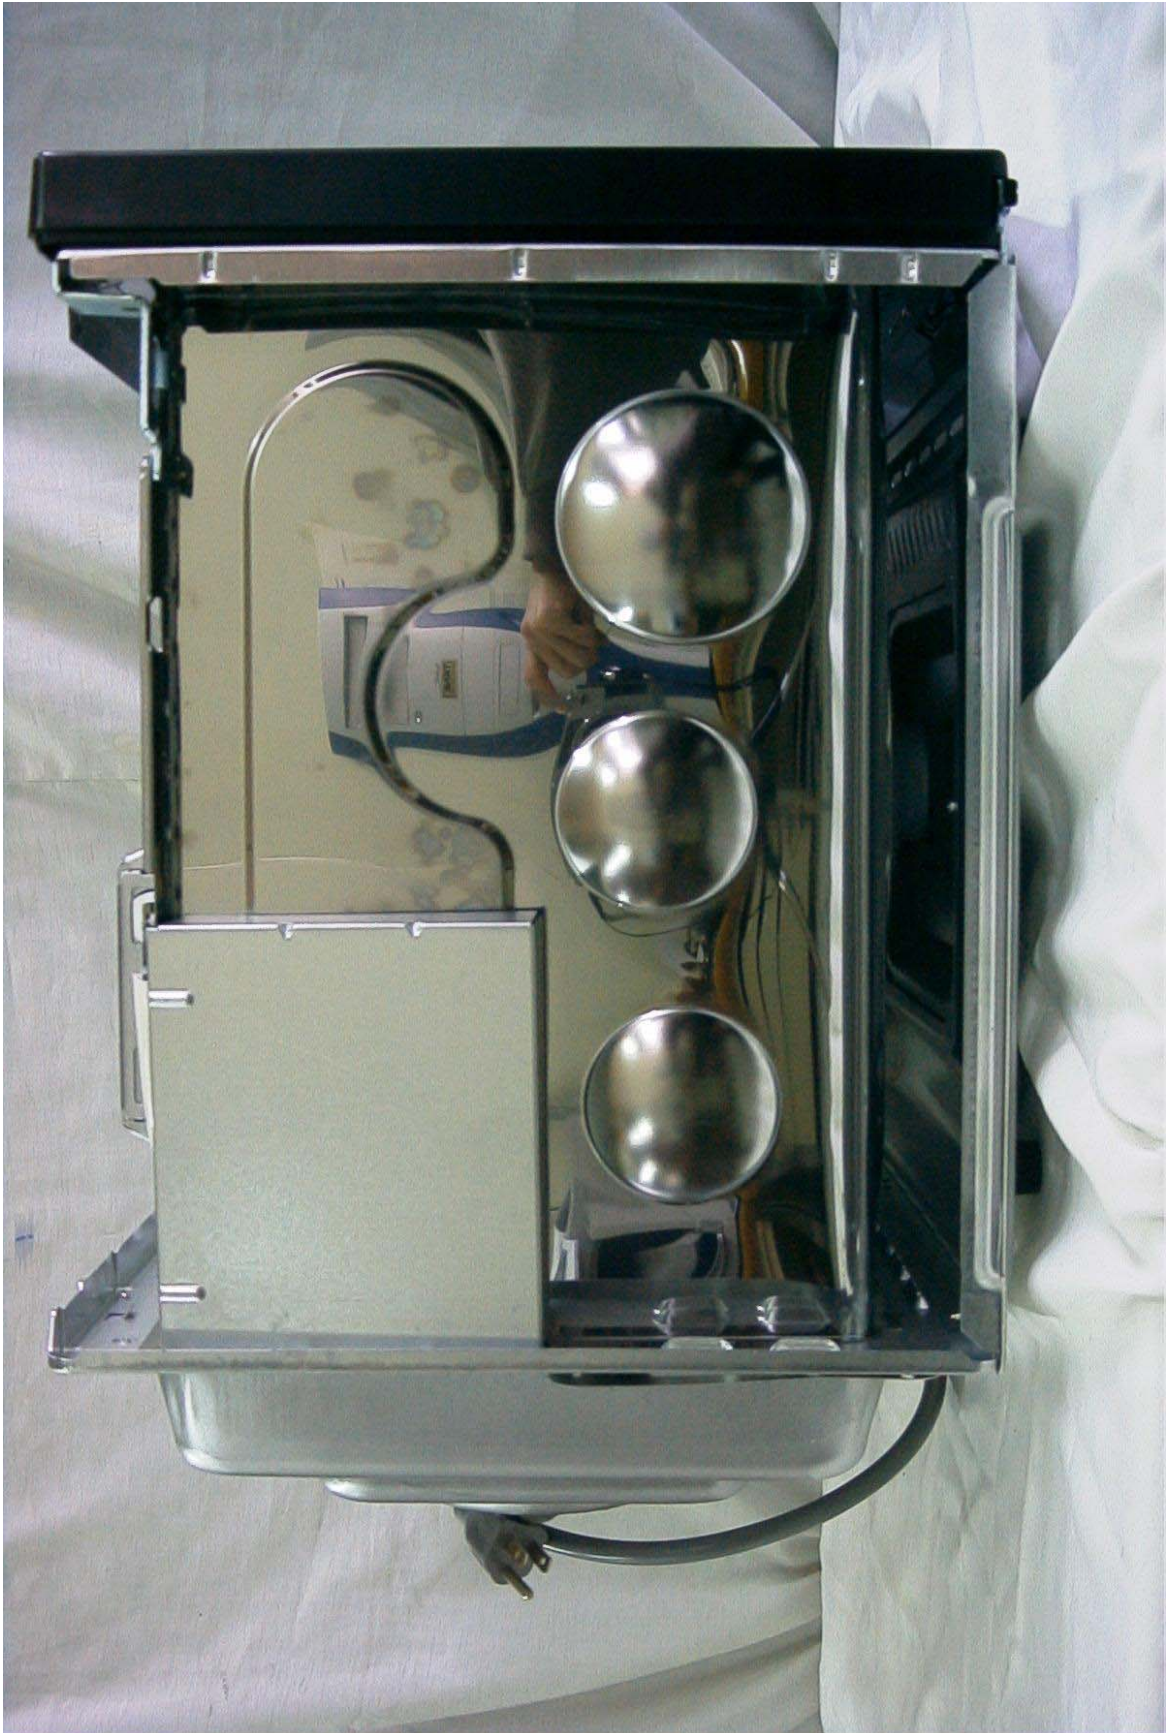

SIDE VIEW (LEFT)

FCC ID: C5F7NF92MO1000