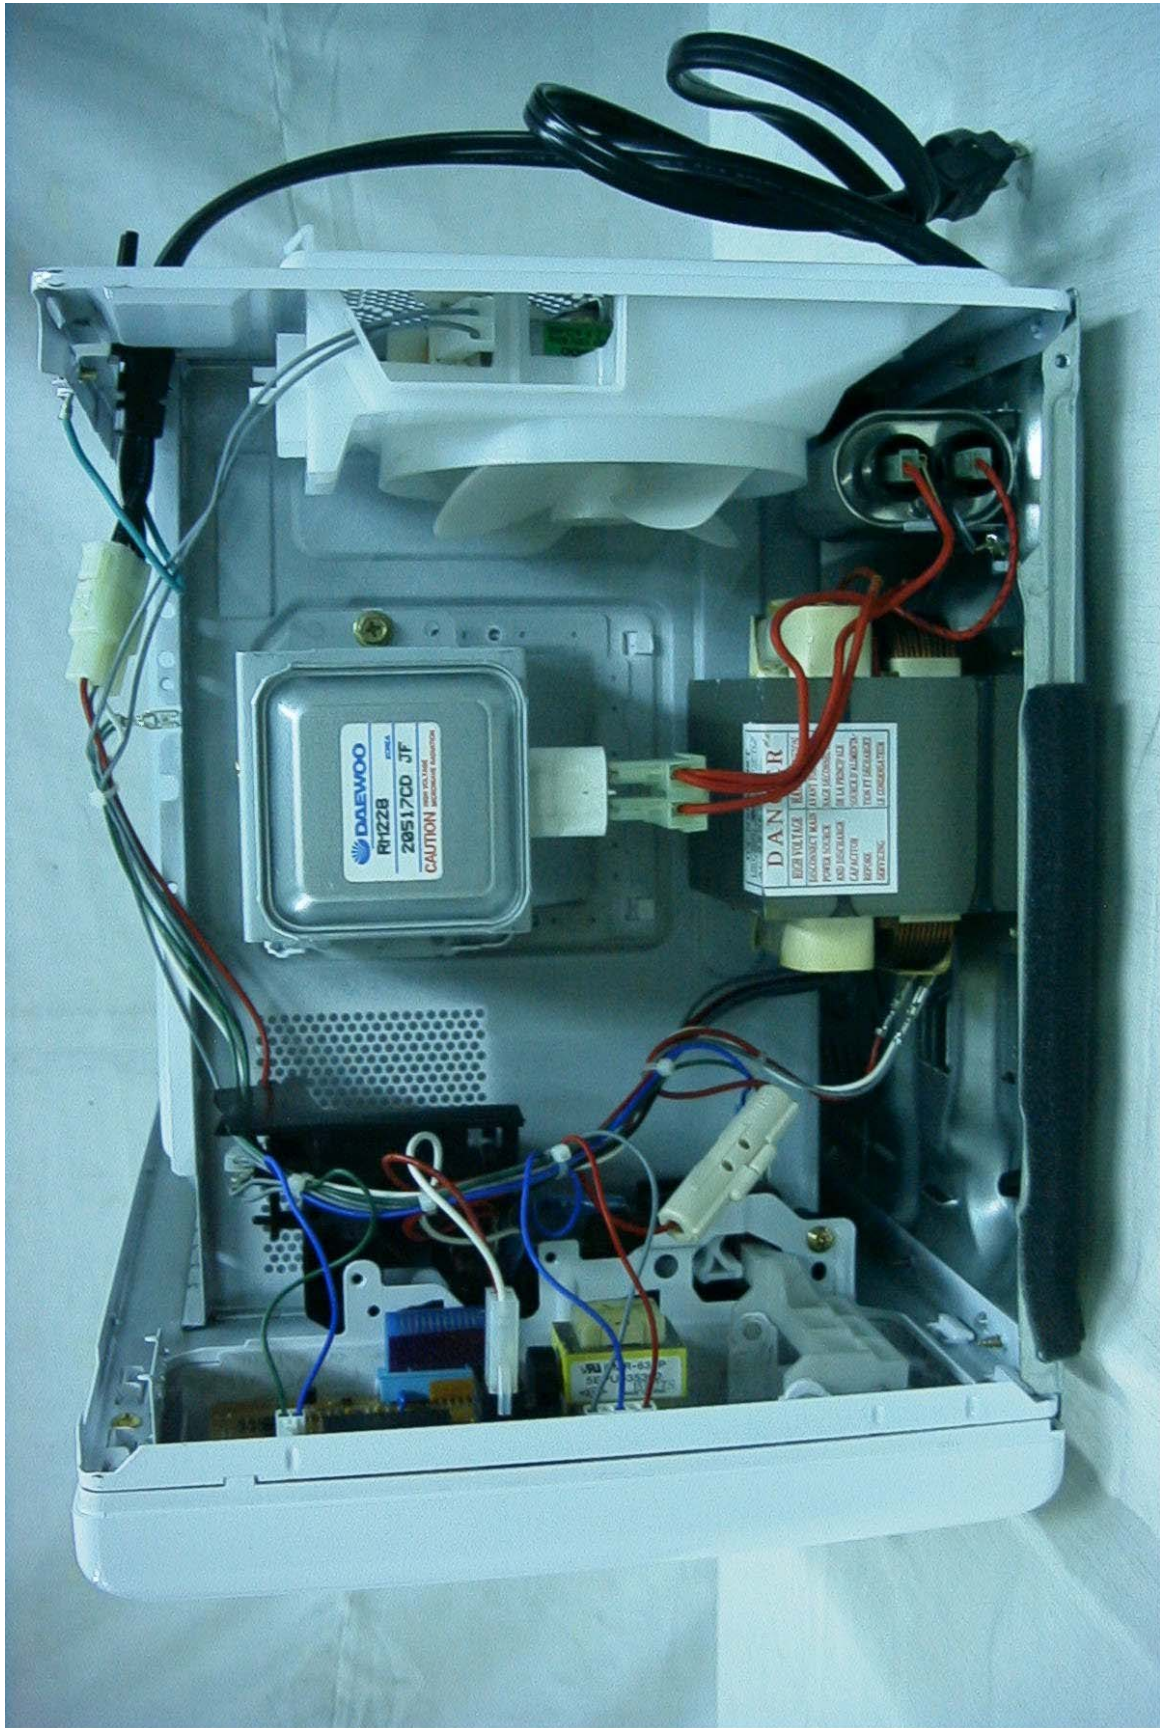

SIDE VIEW (RIGHT)

FCC ID: C5F7NF86MO9000