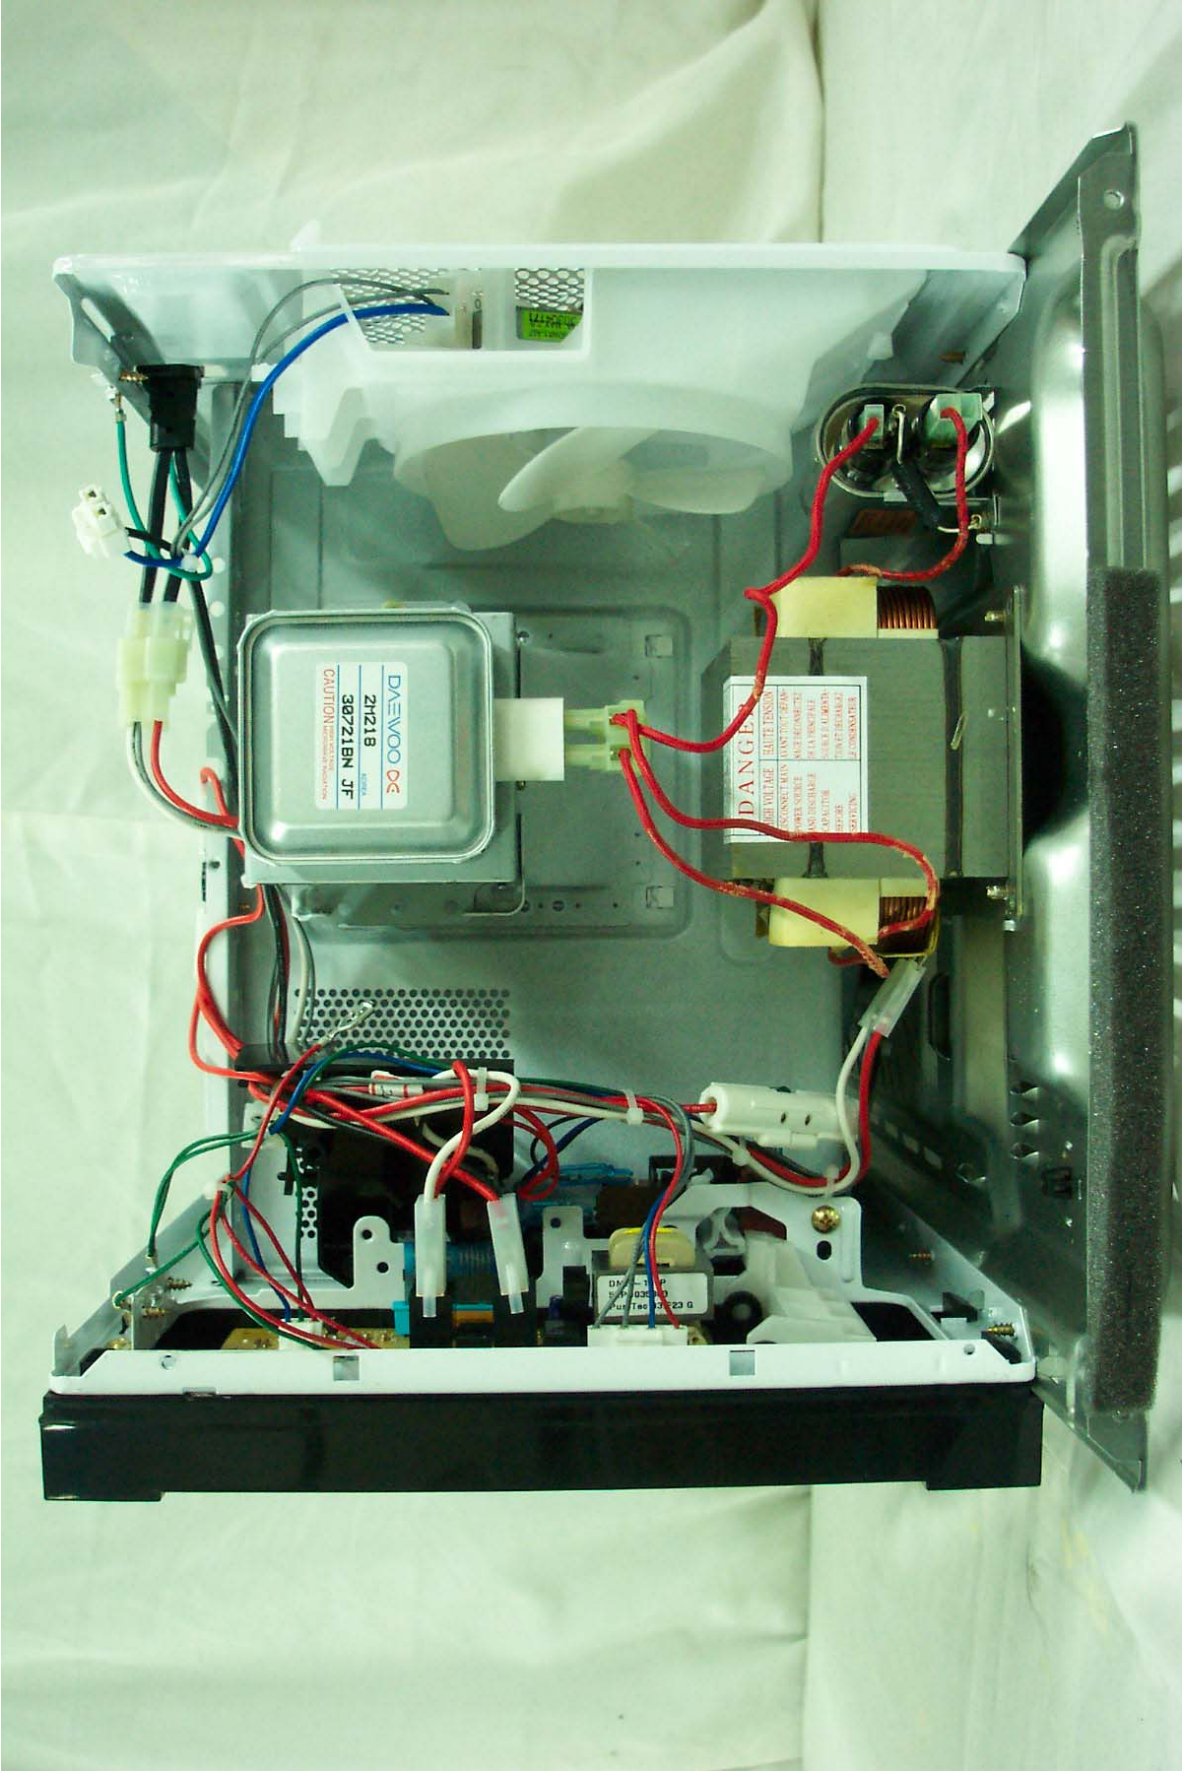

SIDE VIEW (RIGHT 1/2)

FCC ID: C5F7NF86M01000