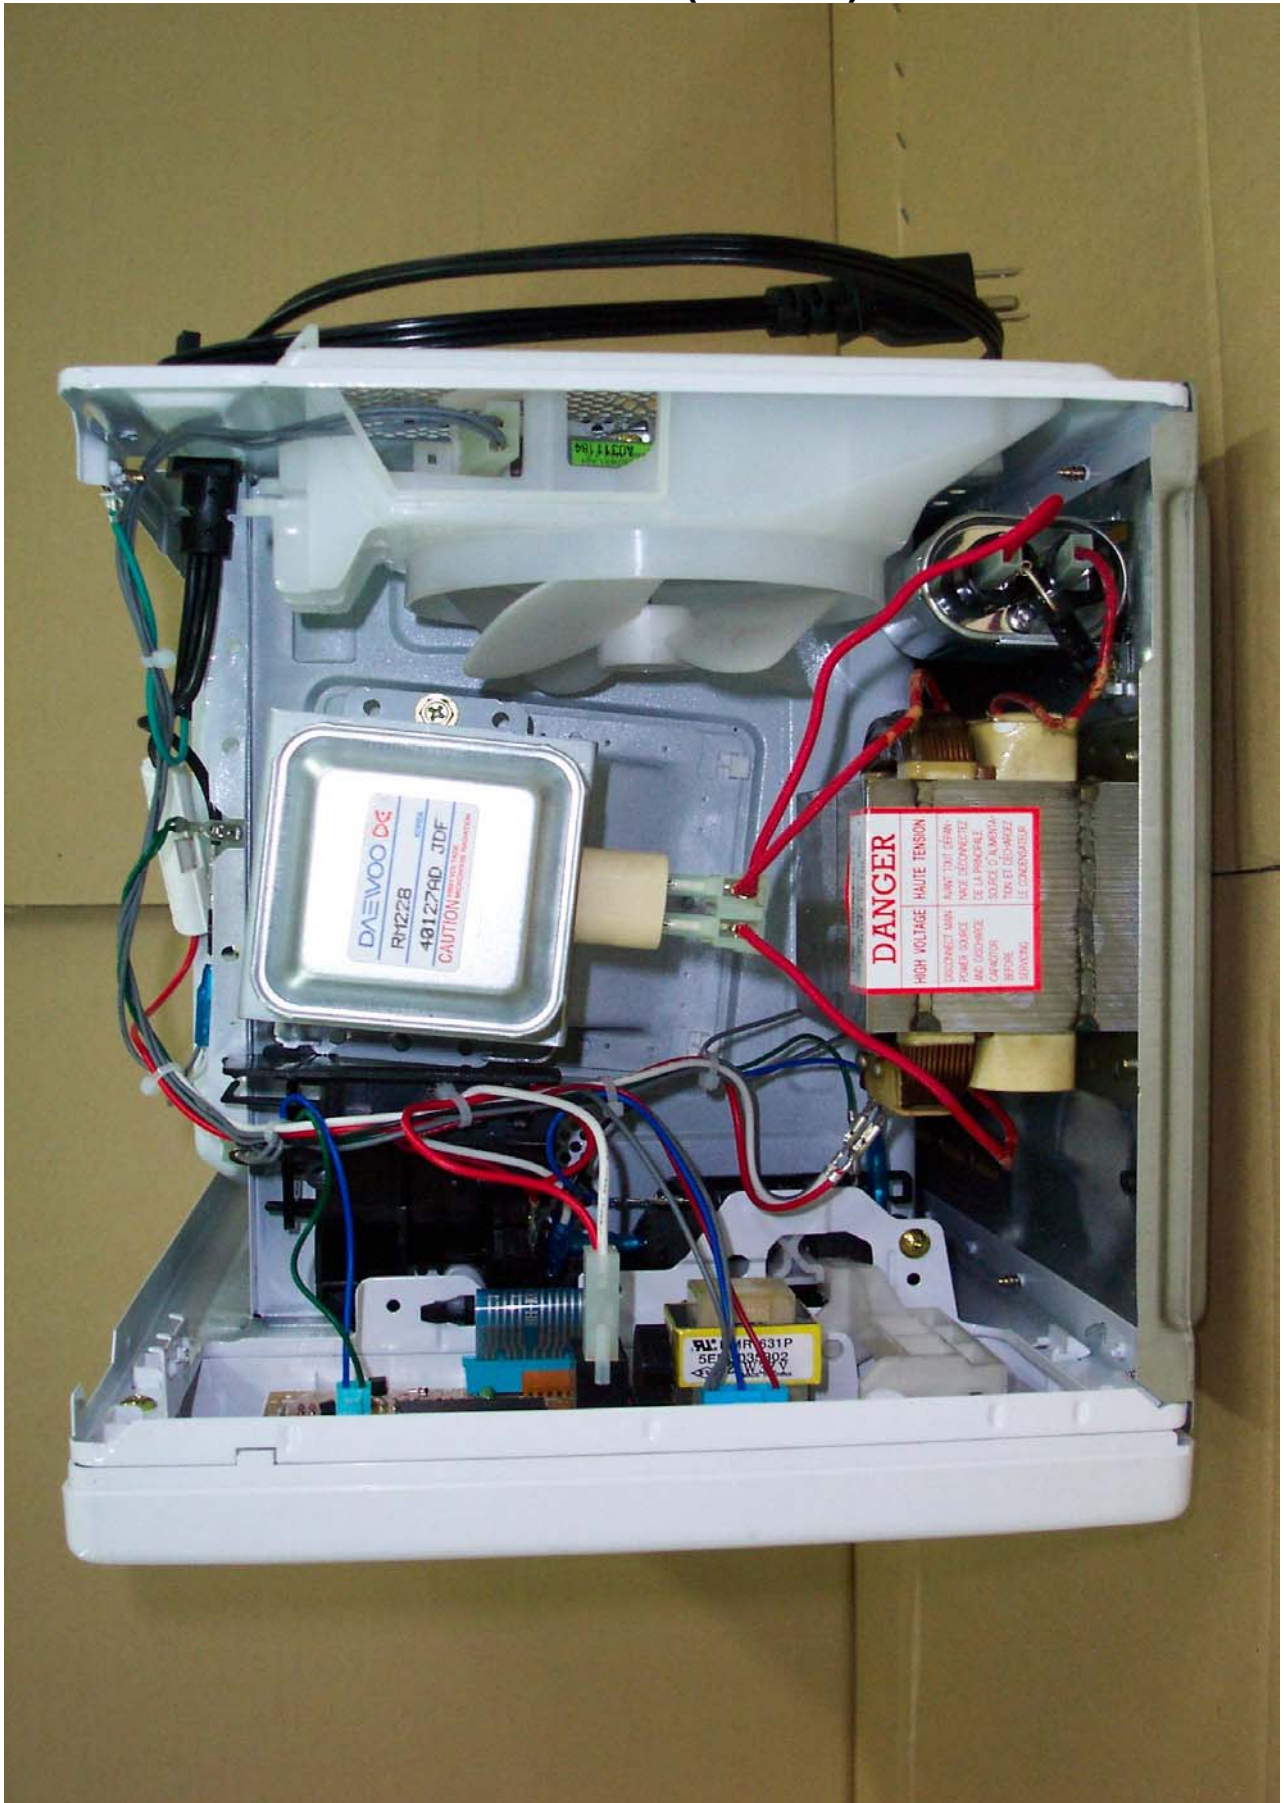

# SIDE VIEW (RIGHT)

FCC ID: C5F7NF6NMO8000