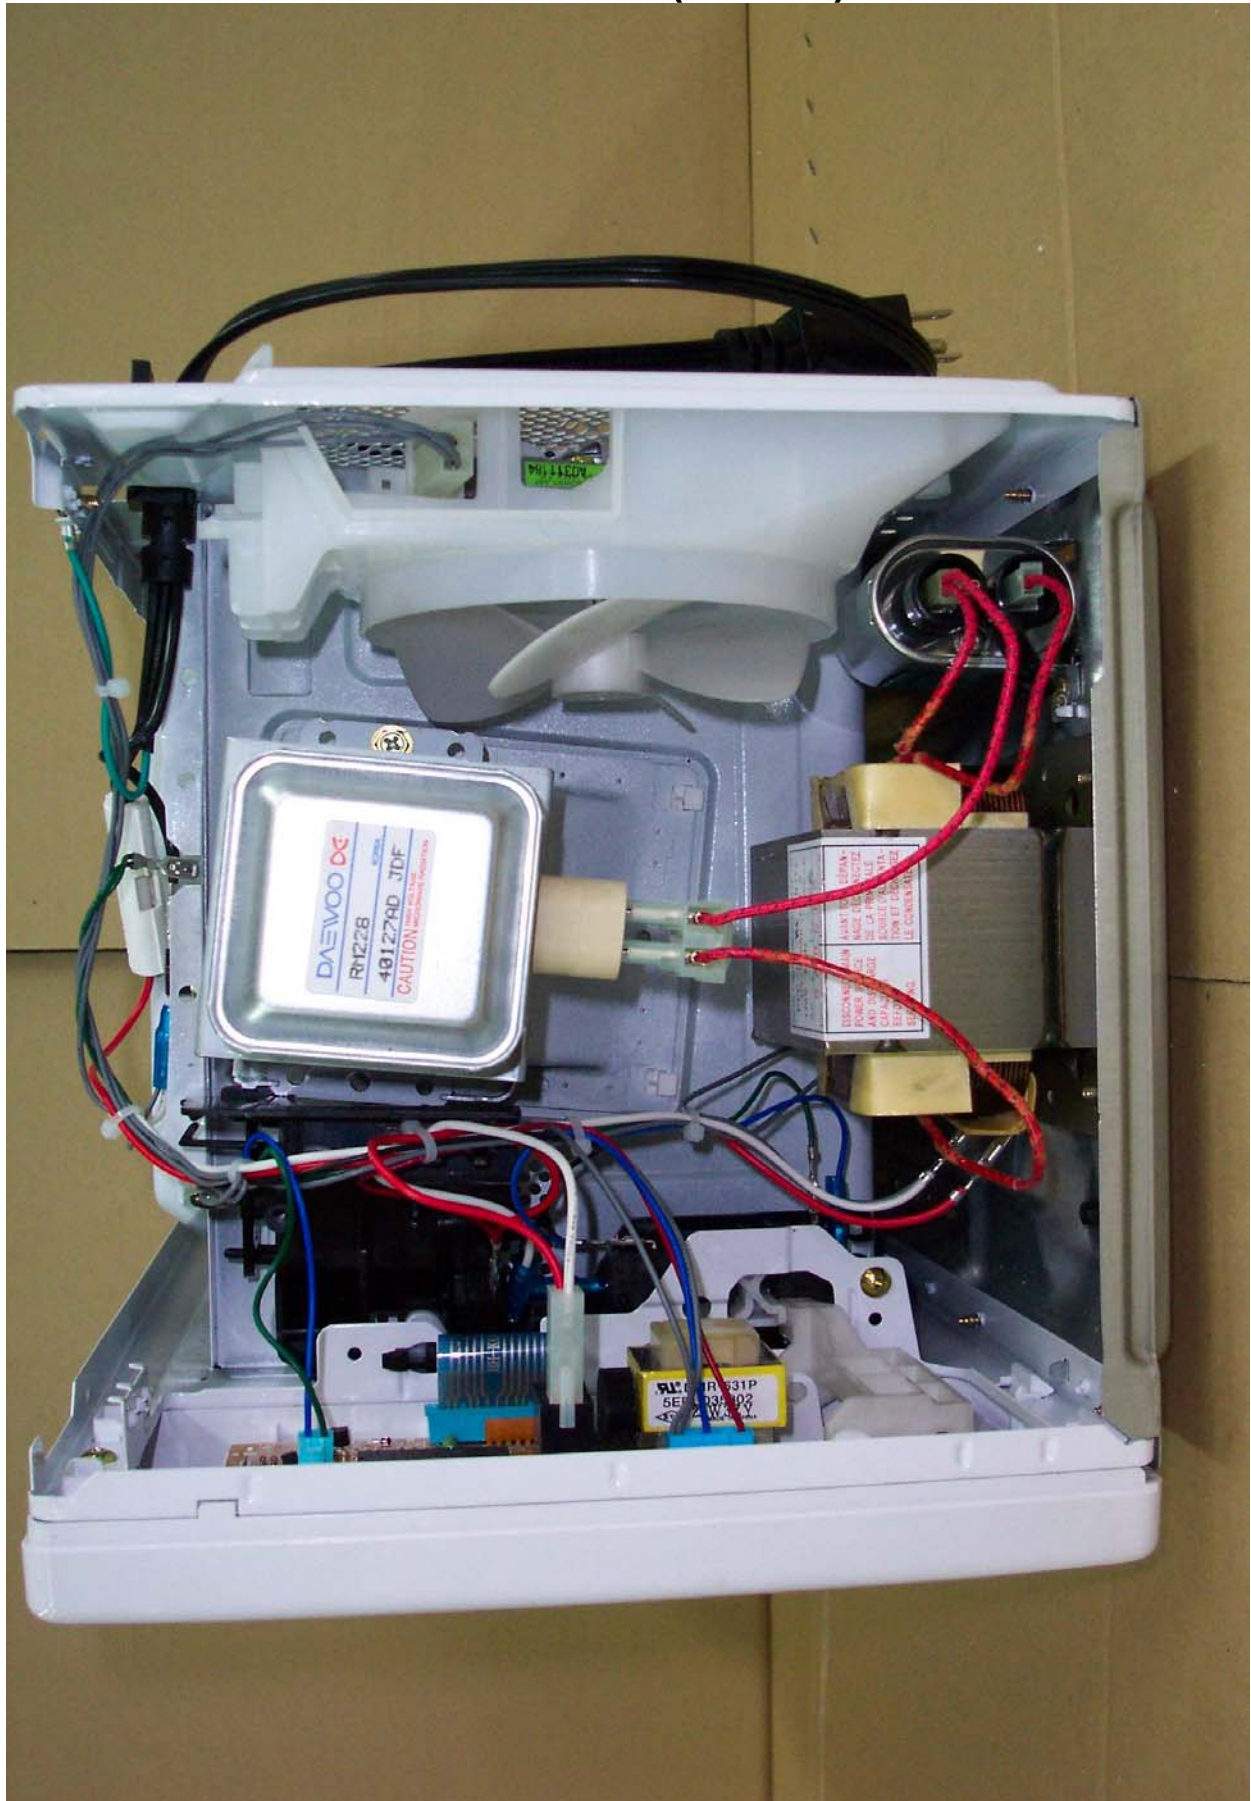

SIDE VIEW (RIGHT)

FCC ID: C5F7NF6NMO6000