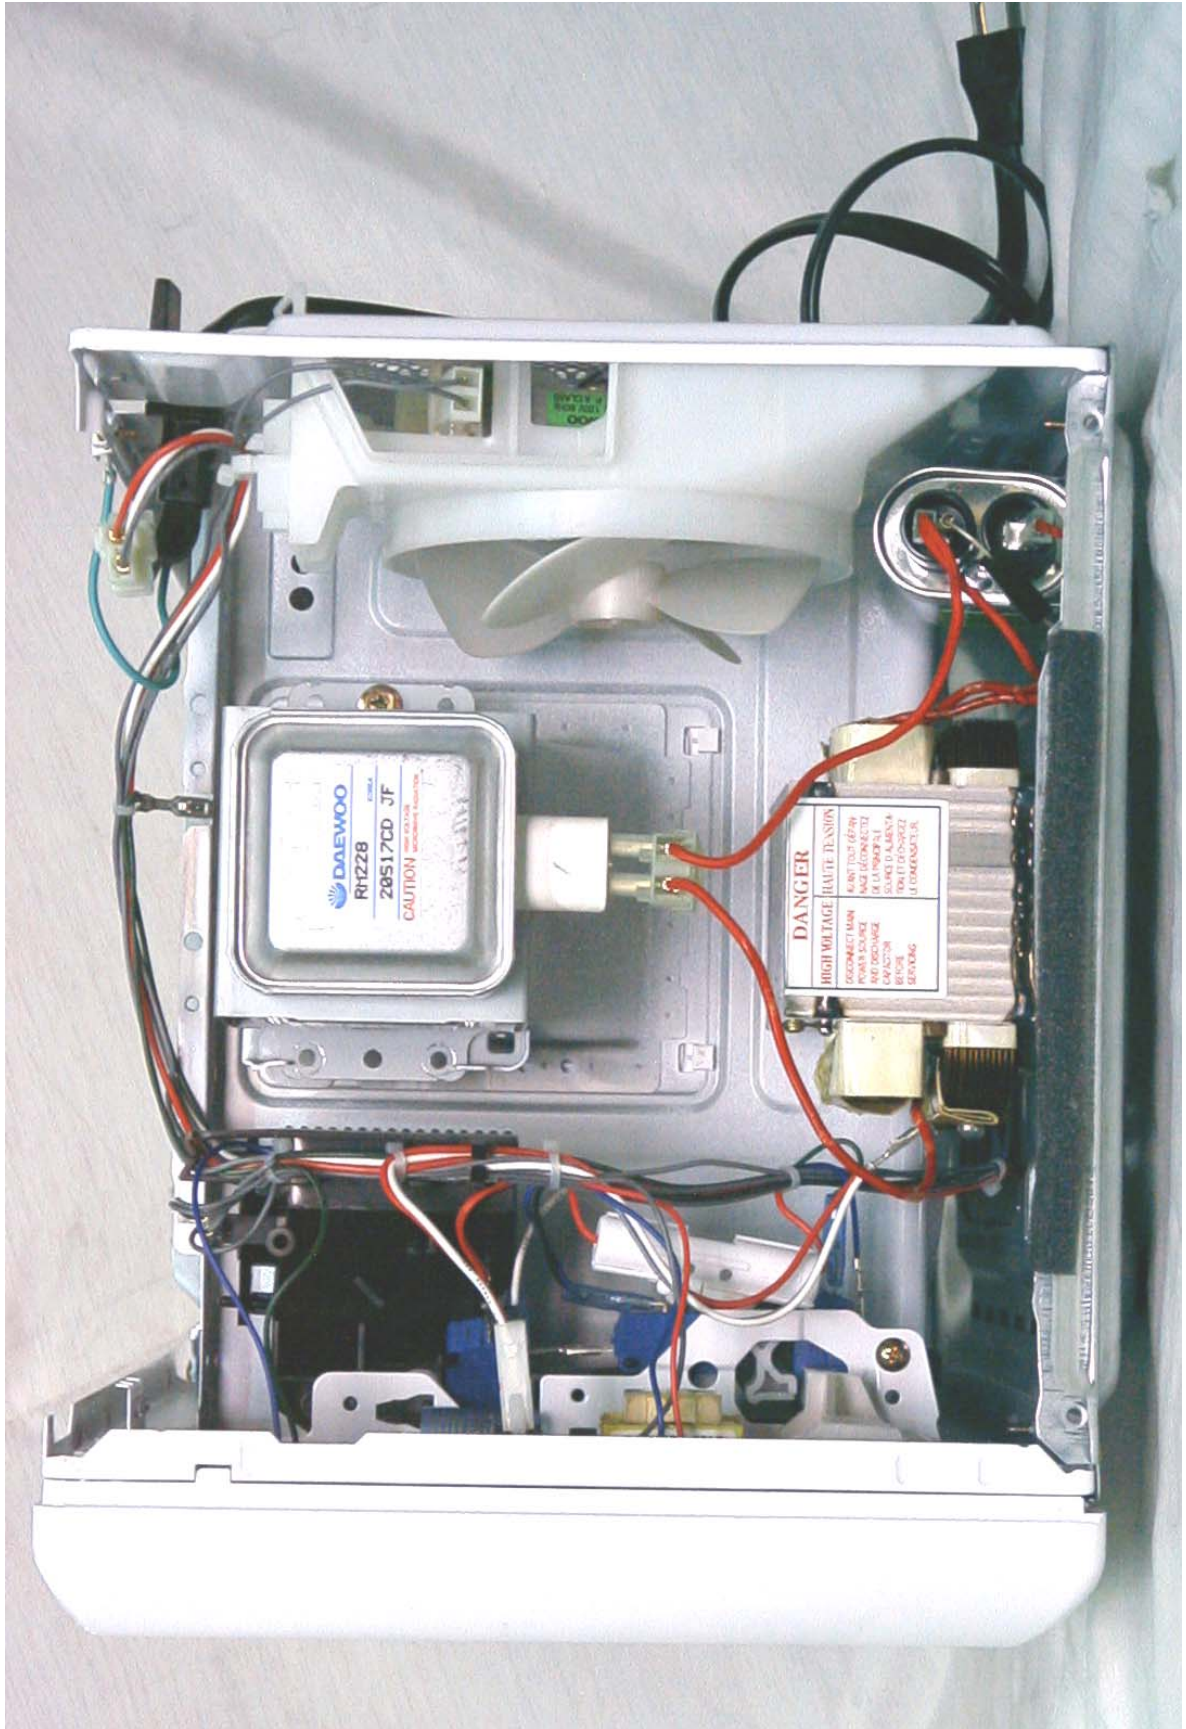

# SIDE VIEW (RIGHT)

FCC ID: C5F7NF63MO8000