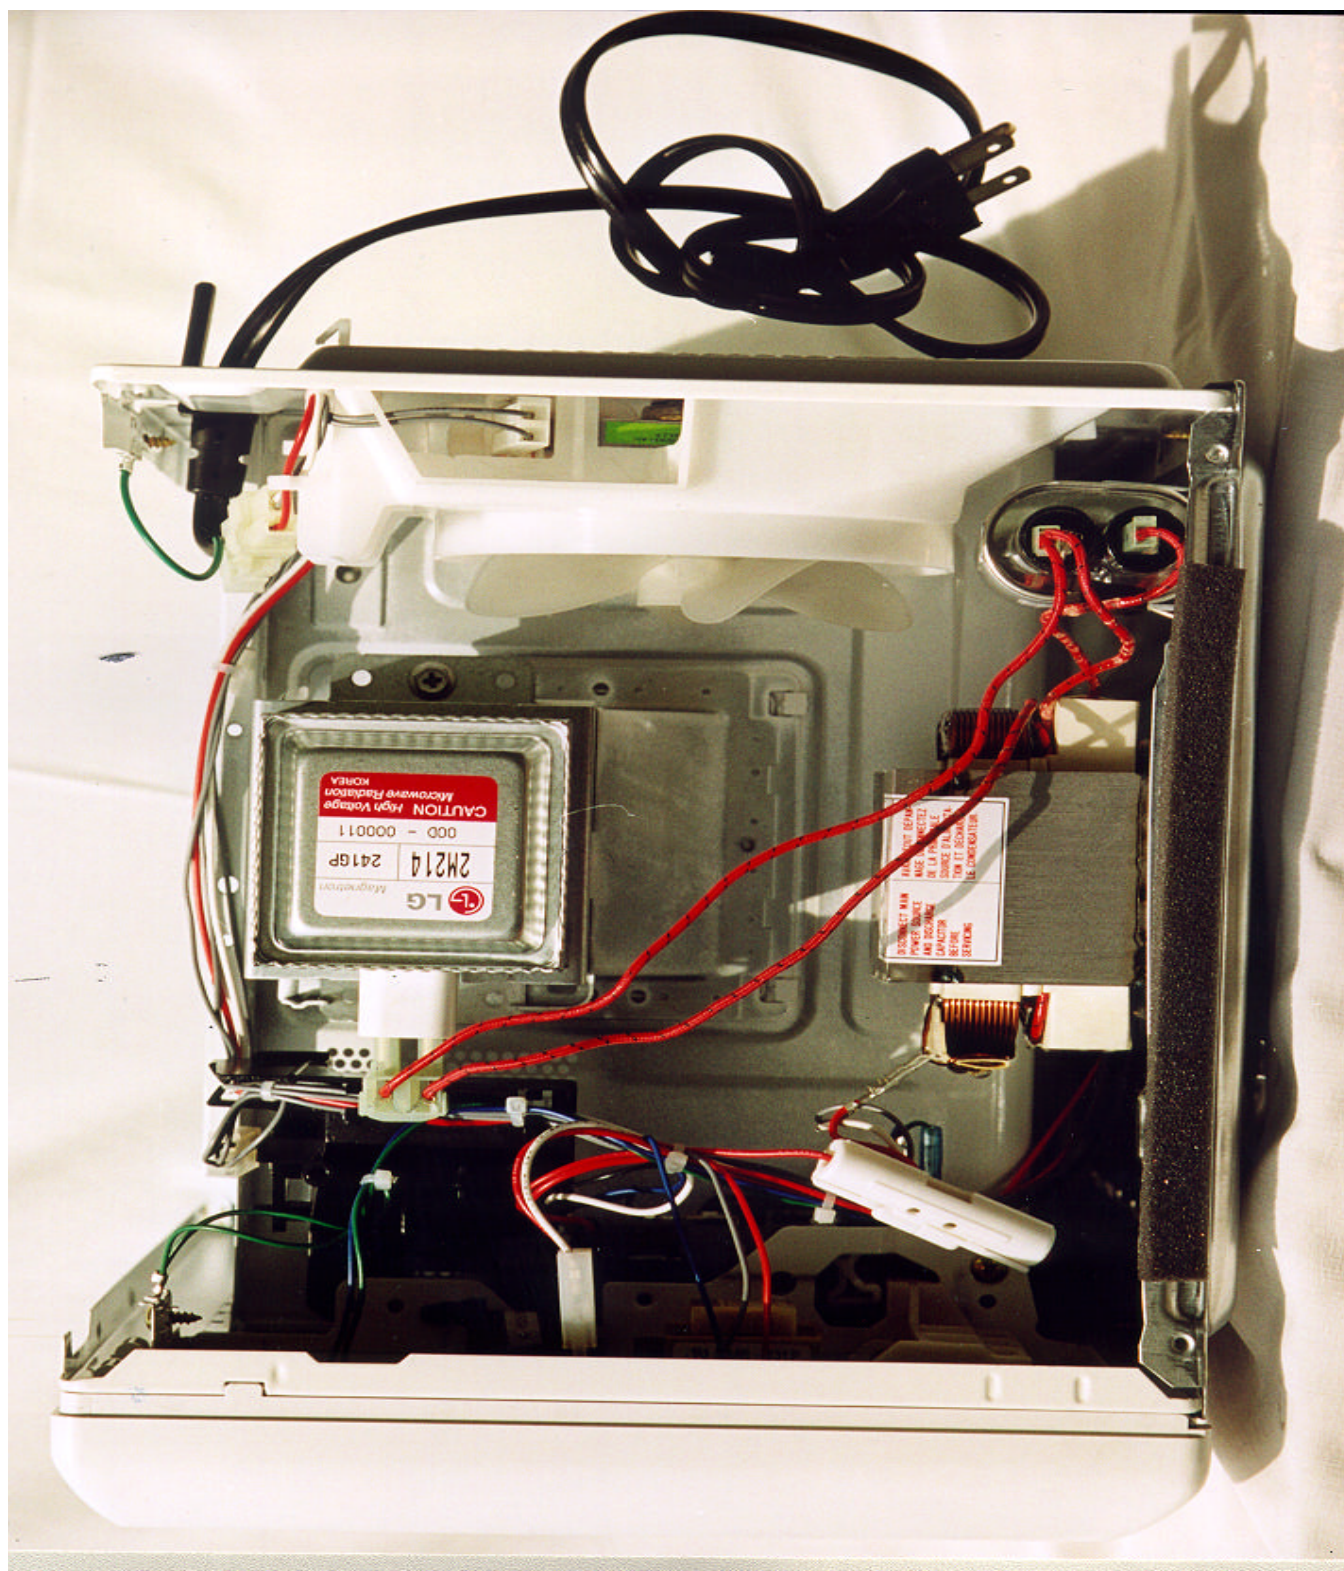

SIDE VIEW(RIGHT) – LG M.G.T.

< FCC ID : C5F7NF63MO7000 >