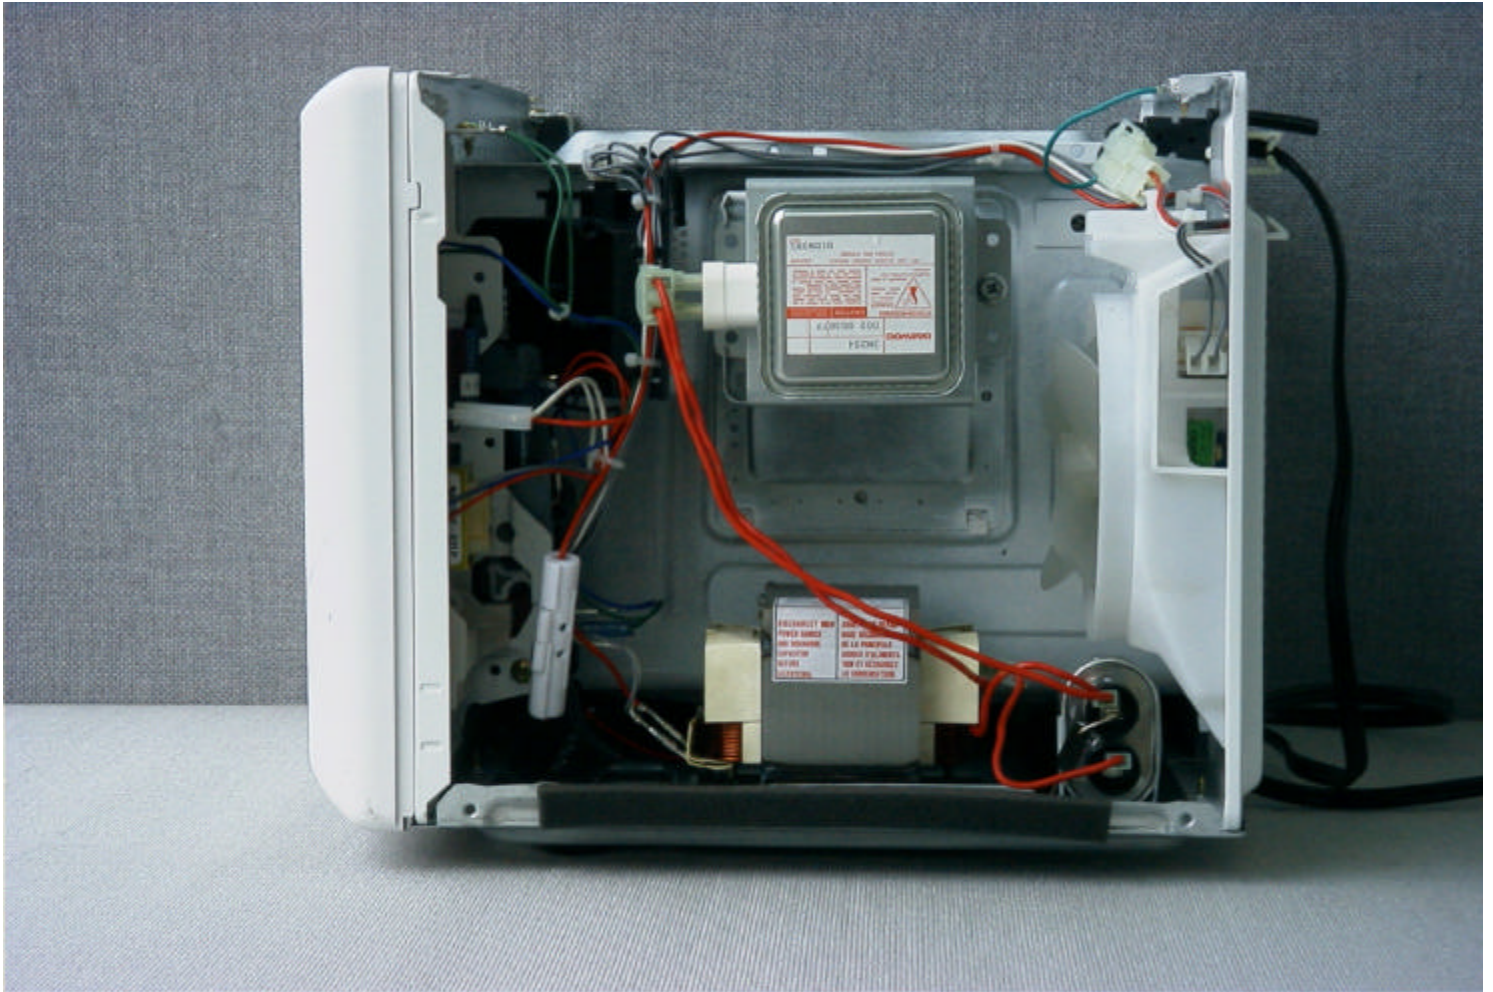

SIDE VIEW(RIGHT) – TOSHIBA M.G.T.

< FCC ID : C5F7NF63MO7000 >