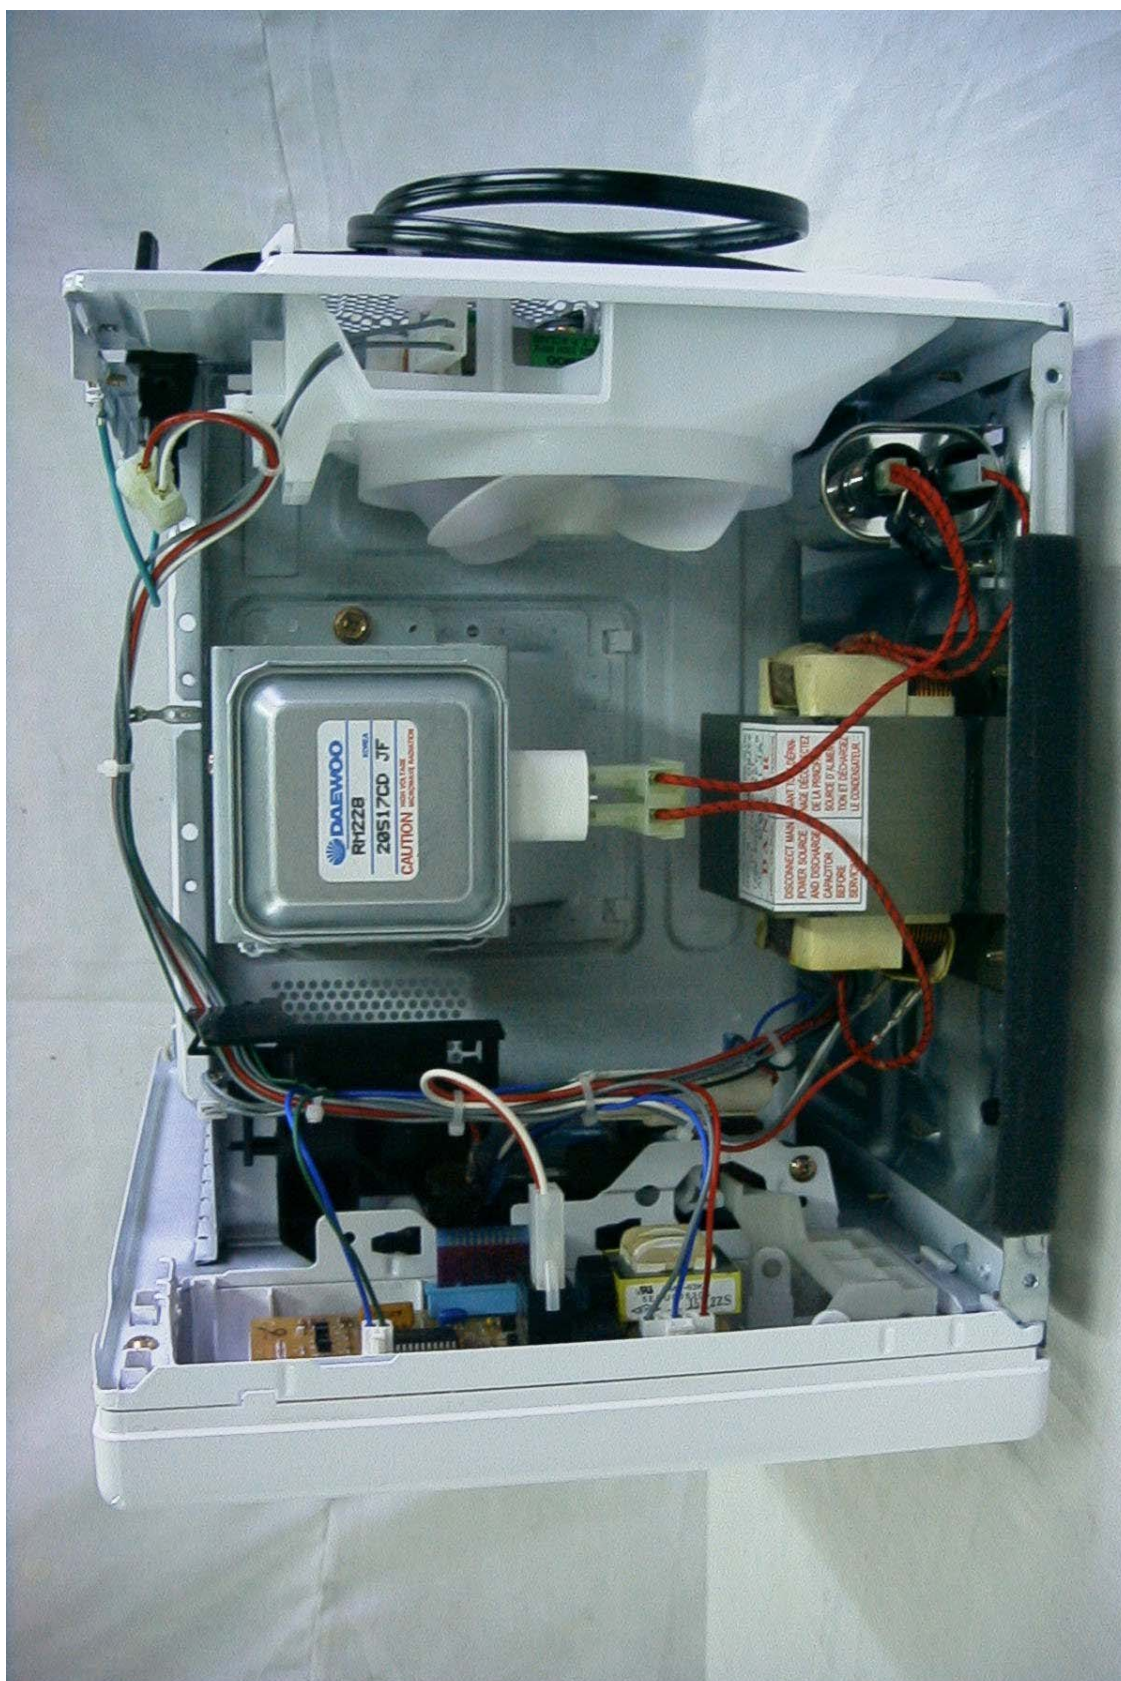

SIDE VIEW (RIGHT)

FCC ID: C5F7NF63MO6000