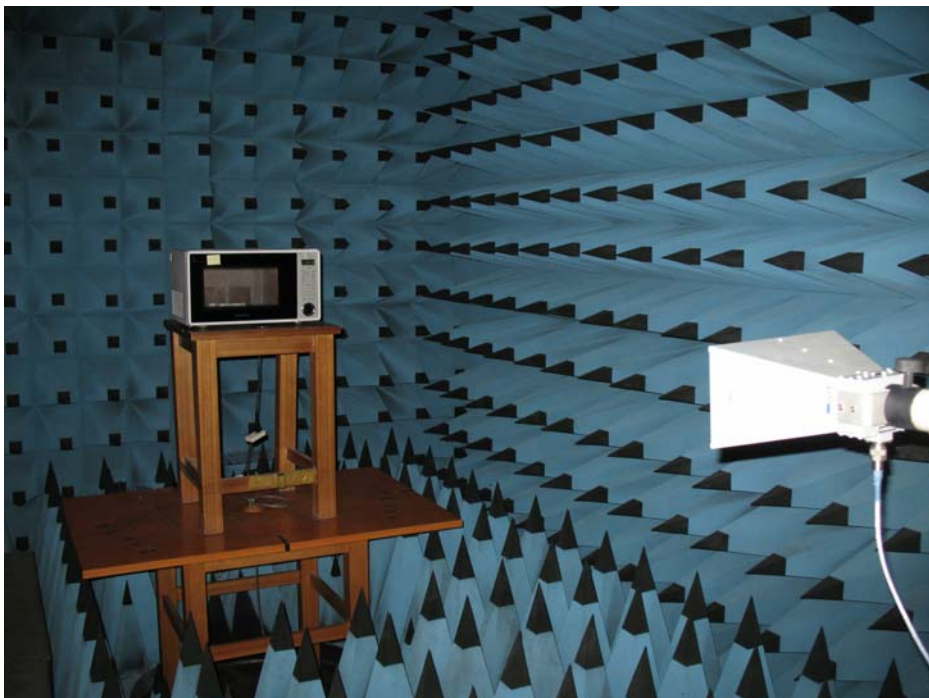

APPENDIX B – PHOTOGRAPHS OF TEST SET-UP

The **Conducted Test Picture** and **Radiated Test Picture** and show the worst-case configuration and cable placement.

● **Radiation hazard Test Picture**

● **Operating Frequency Test Picture**

● **Conducted Test Picture (Front)**

● **Conducted Test Picture (Rear)**

● Radiated Test Picture – 0.15 MHz ~ 30 MHz (Front)

● Radiated Test Picture – 30 MHz ~ 1 GHz (Front)

● Radiated Test Picture – 30 MHz ~ 1 GHz (Rear)

● Radiated Test Picture – 1 GHz ~ 18 GHz (Front)