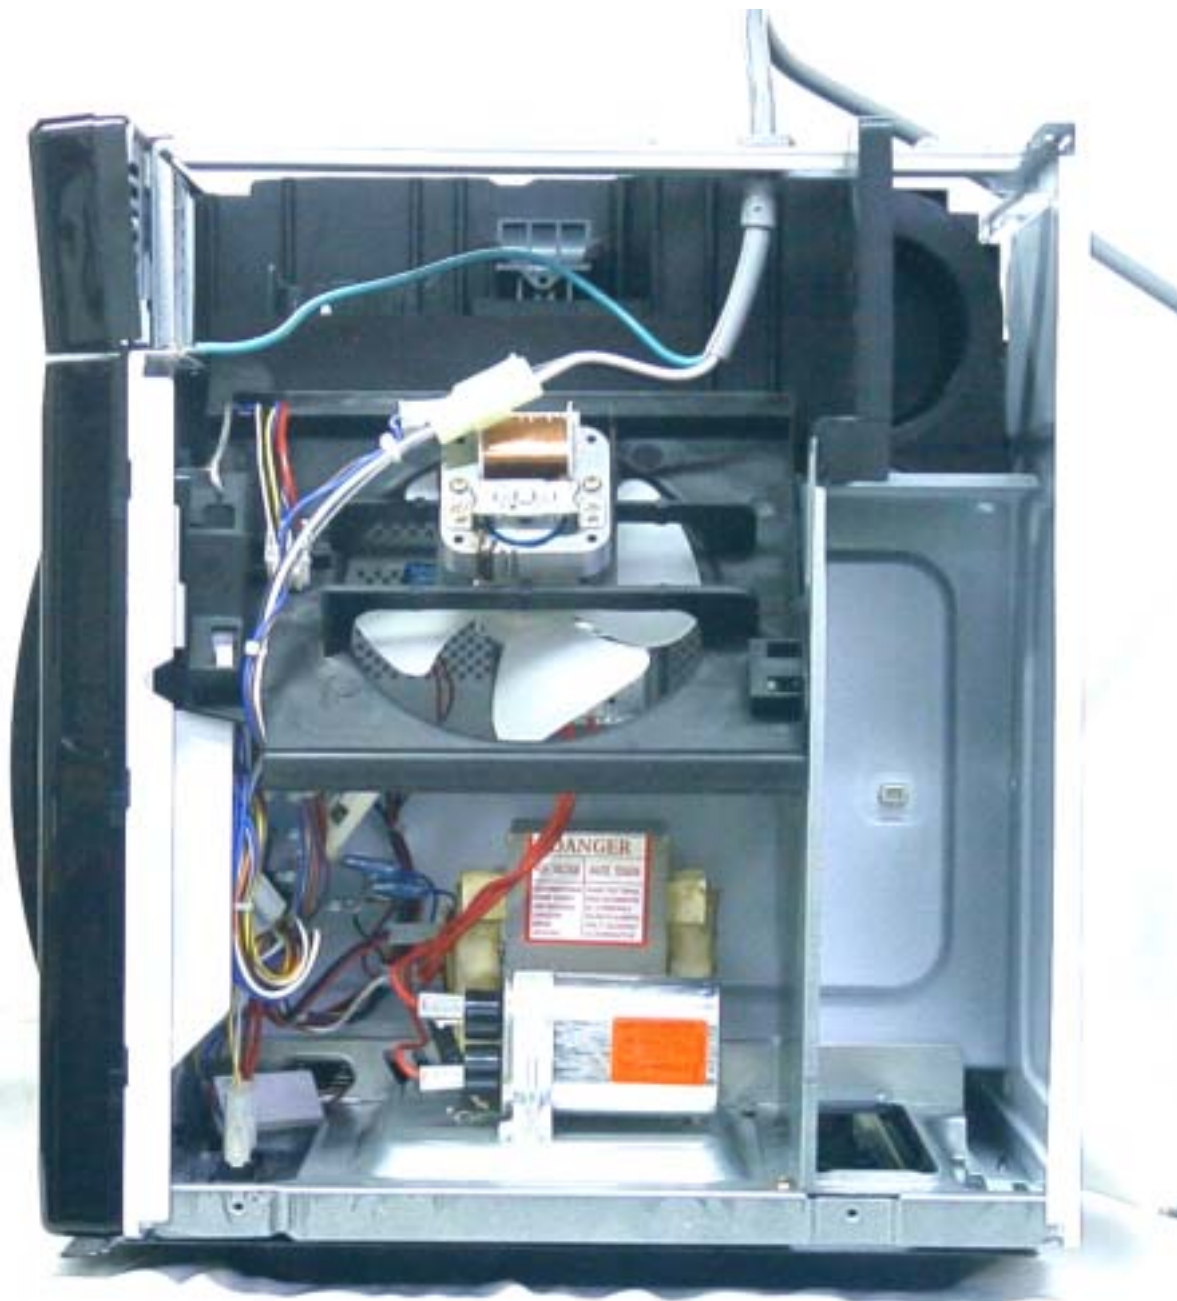

SIDE VIEW (RIGHT)

FCC ID: C5F7NF17MO1100