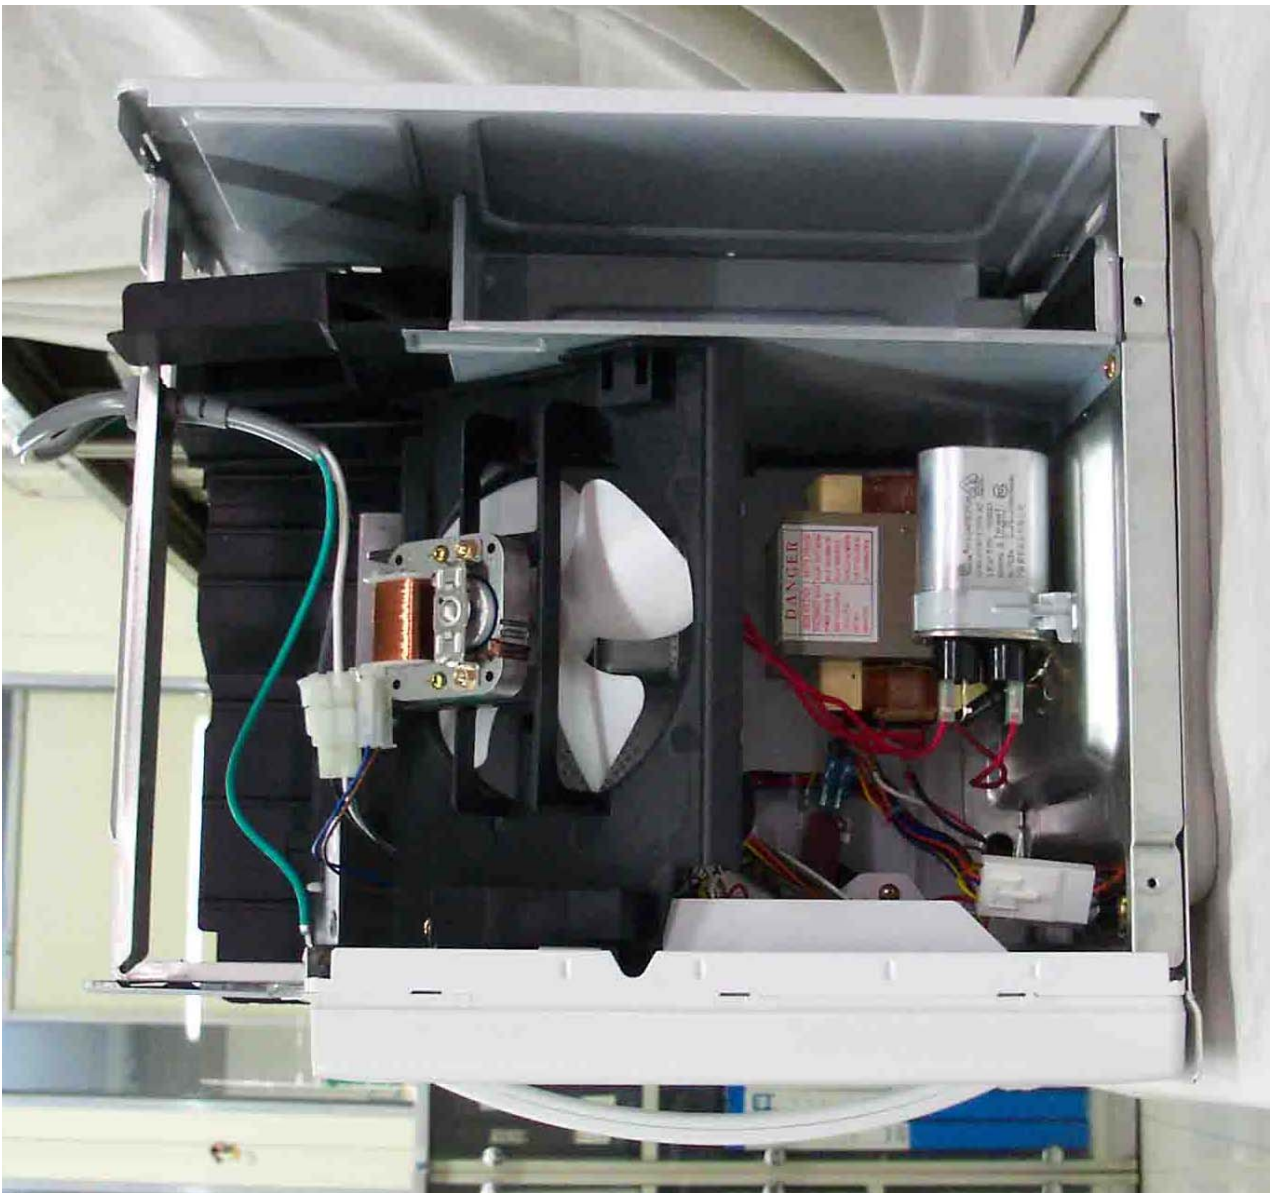

SIDE VIEW (RIGHT)

FCC ID: C5F7NF17M01000