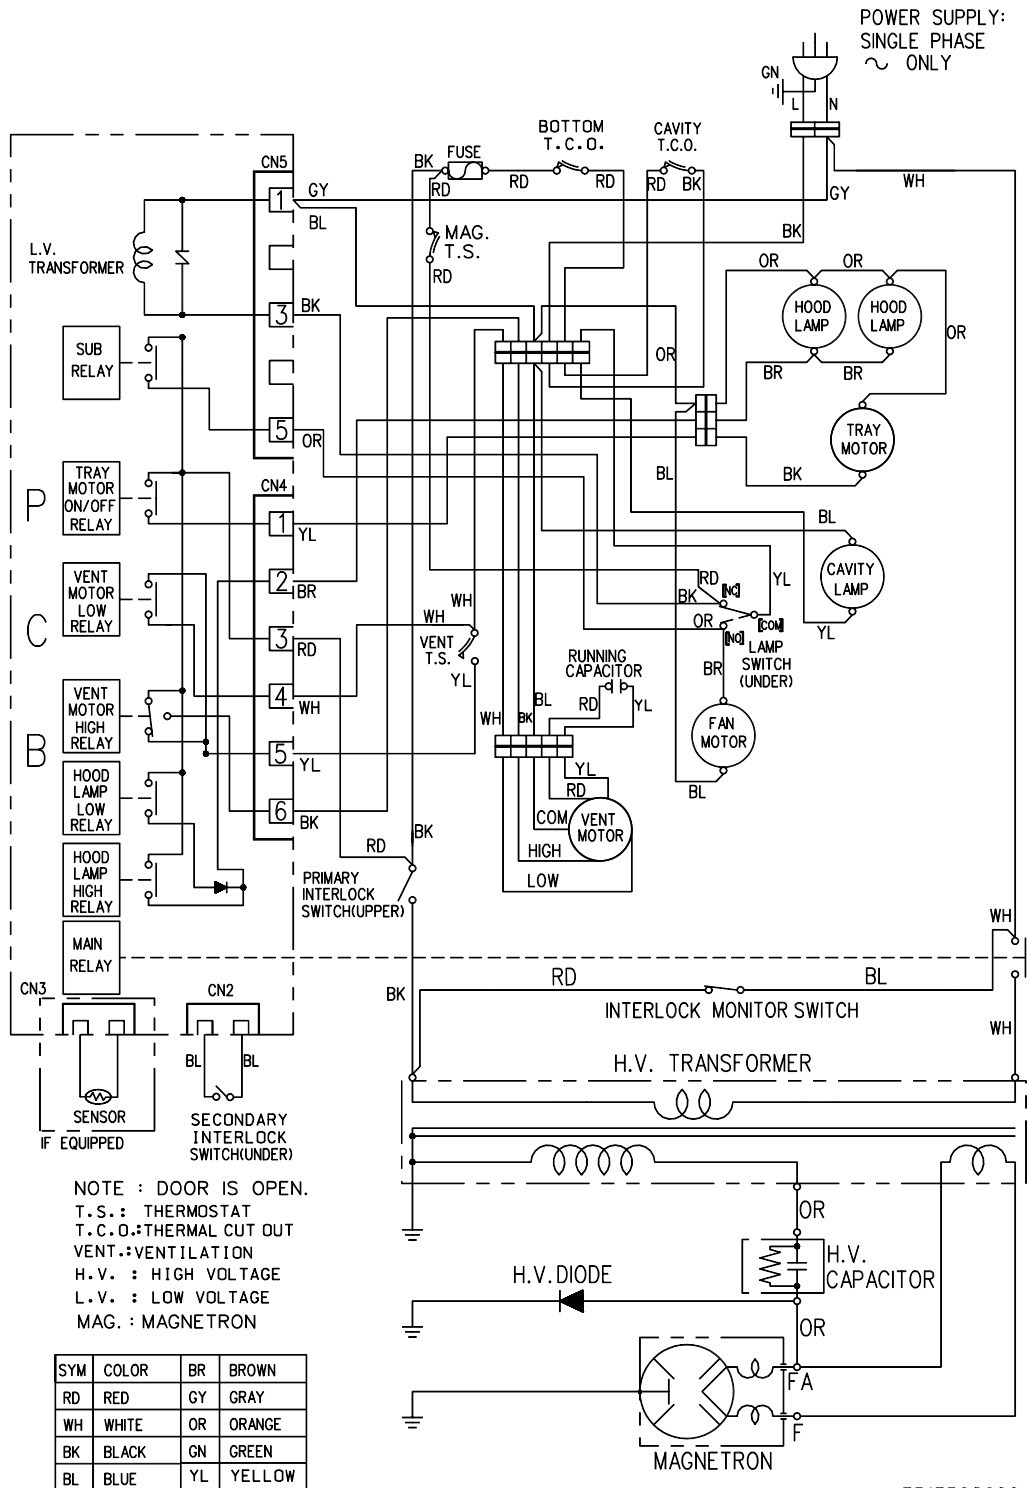

WIRING DIAGRAM

3513508600

FCC ID: C5F7NF15M01000