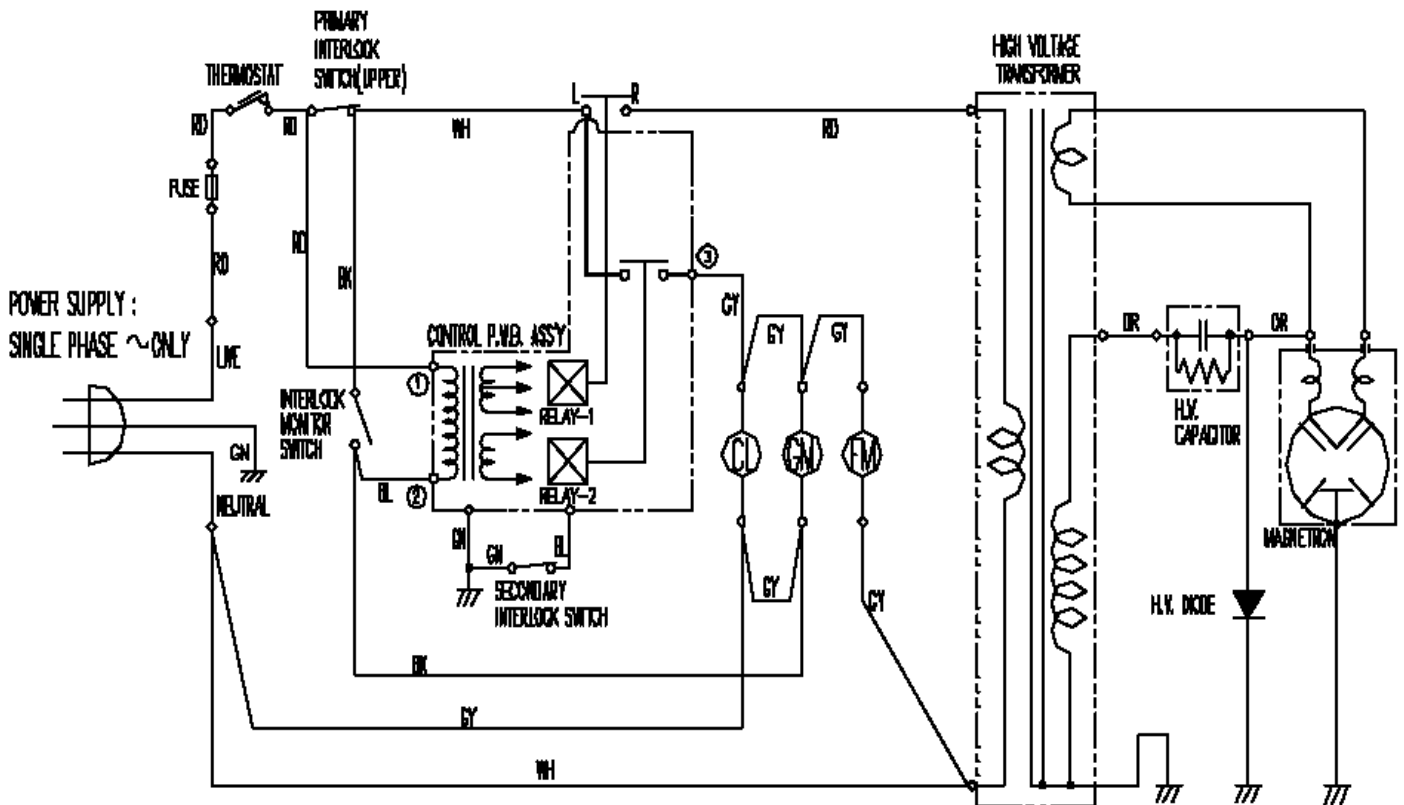

# WIRING DIAGRAM

- |                |                   |                        |               |
|----------------|-------------------|------------------------|---------------|
| NOTE: RD : RED | OR : ORANGE       | DL : CAVITY LAMP       | [ CONDITION ] |
| WH : WHITE     | BL : BLUE         | FW : FAN(BLOWER) MOTOR | DOOR : CLOSED |
| BK : BLACK     | GY : GRAY         | BM : BEARING MOTOR     | COCK : OFF    |
| GN : GREEN     | GE : GREEN/YELLOW |                        |               |
| BR : BROWN     |                   |                        |               |