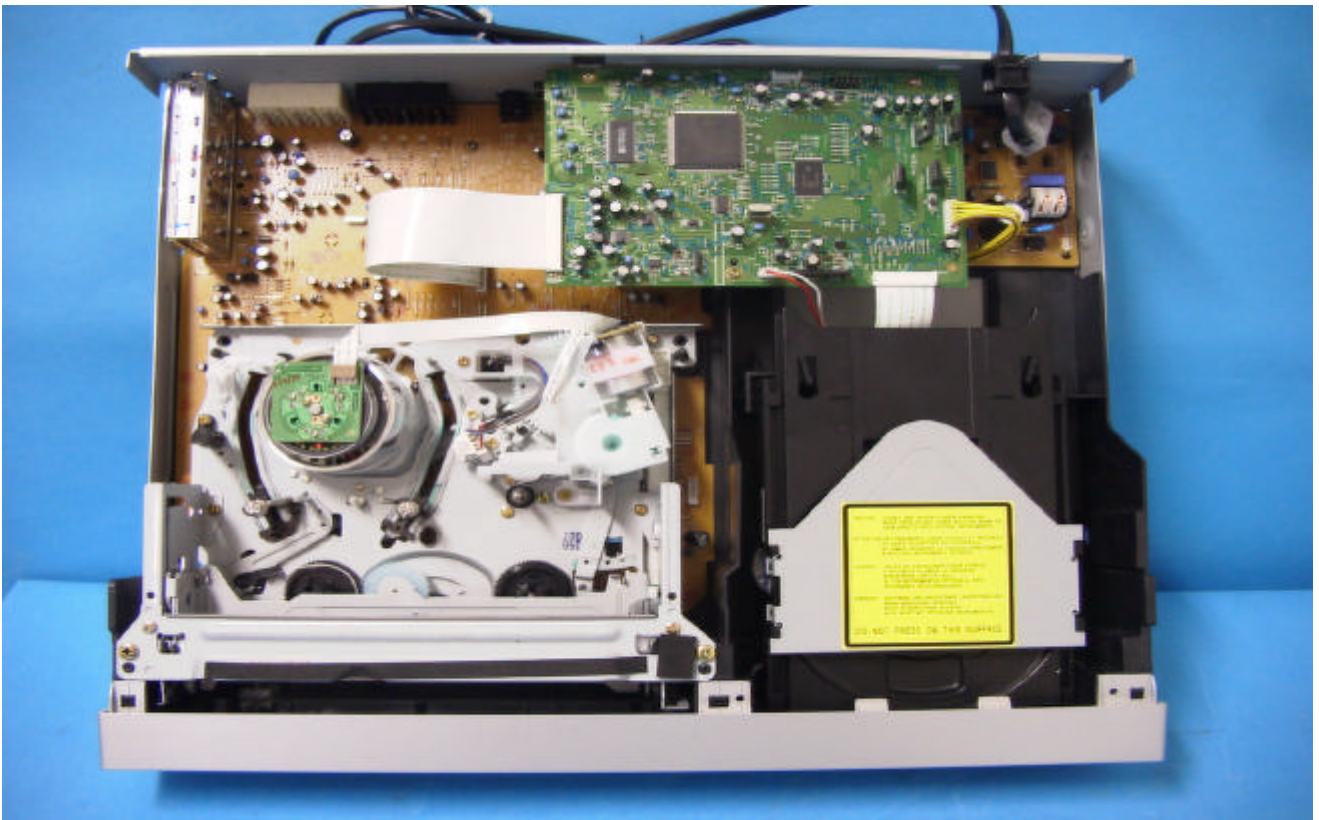

The DUT photos

Inner Top View

DVD Deck Top View

The DUT photos

DVD Deck Bottom View

DVD Reader Label : TVM503R1