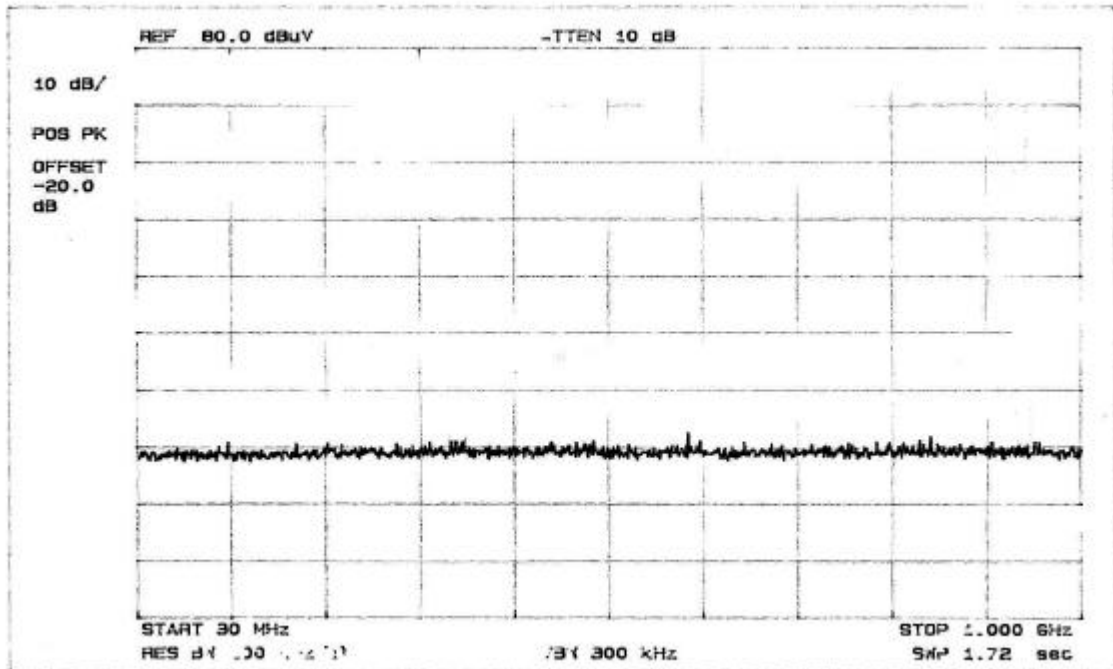

### Transfer Switch Isolation Measurement

Tuner: LGTMI-US4-S

CH3 Play

CH3 Record

### Transfer Switch Isolation Measurement

Tuner: LGTMI-US4-S

CH4 Play

CH4 Record

Transfer Switch Isolation Measurement

Tuner: SSTMI-US3-S

CH3 Play

CH3 Record