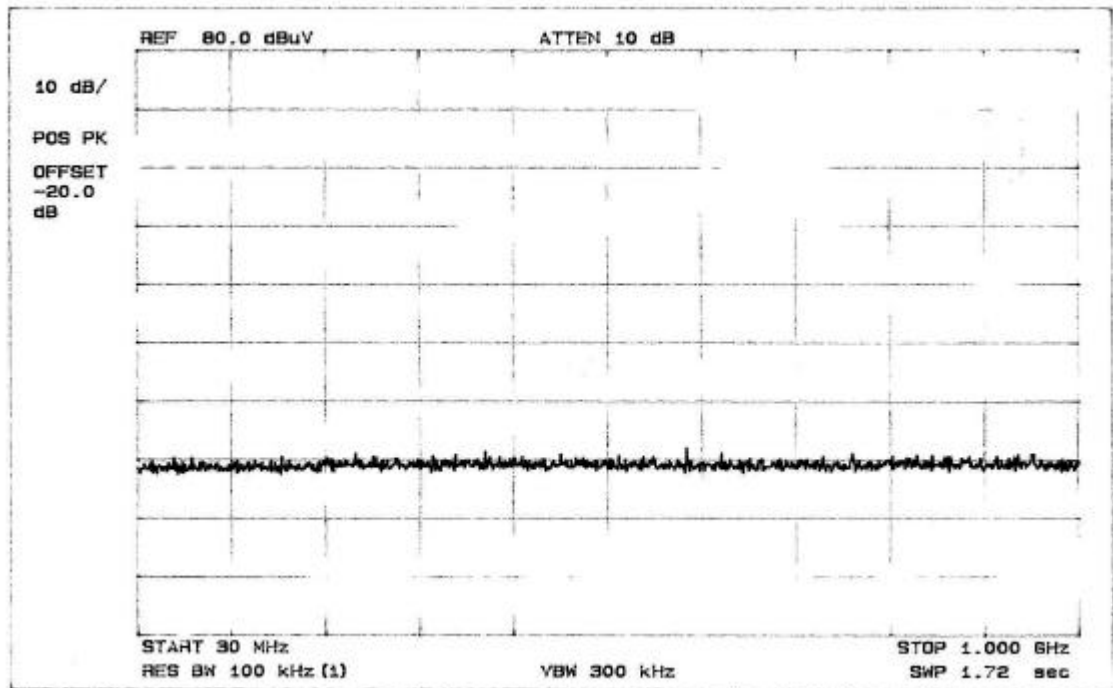

### Transfer Switch Isolation Measurement

Tuner: LGTMI-US4-S

CH3 Play

CH3 Record

### Transfer Switch Isolation Measurement

Tuner: LGTMI-US4-S

CH4 Play

CH4 Record

Transfer Switch Isolation Measurement

Tuner: SSTMI-US3-S

CH3 Play

CH3 Record