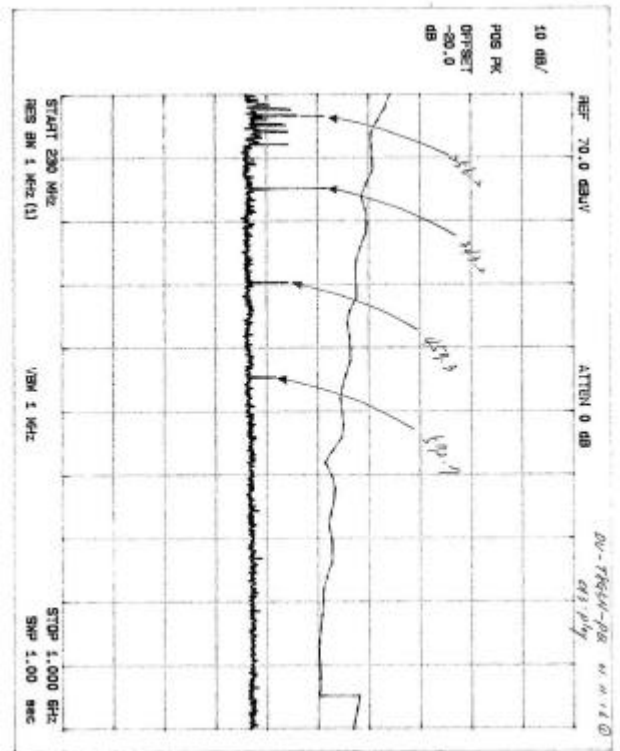

### Transfer Switch Isolation Measurement

Tuner: ALTMI-US4-S

CH4 Play

CH4 Record

Appendix A. Preliminary Test Data (Tuner: LGTMI-US2-S)

CH3 Play low-range

CH3 Play high-range

CH4 Record low-range