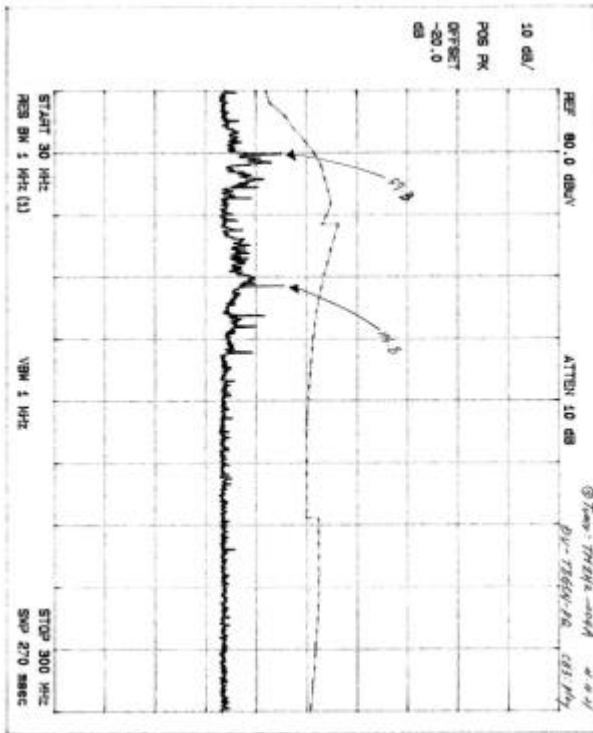

CH3 Play low-range

CH3 Play high-range

CH4 Record low-range

CH4 Record high-range

Appendix A. Preliminary Test Data (Tuner: ALTMI-US4-S)

CH3 Play low-range

CH3 Play high-range

CH4 Record low-range

CH4 Record high-range