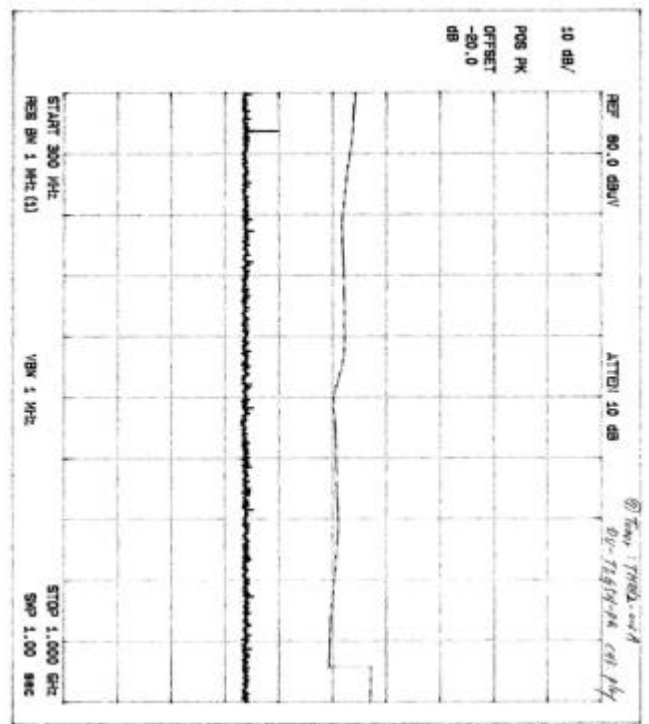

CH3 Play low-range

CH3 Play high-range

CH4 Record low-range

CH4 Record high-range

Appendix A. Preliminary Test Data (Tuner: ALTMI-US4-S)

CH3 Play low-range

CH3 Play high-range

CH4 Record low-range

CH4 Record high-range