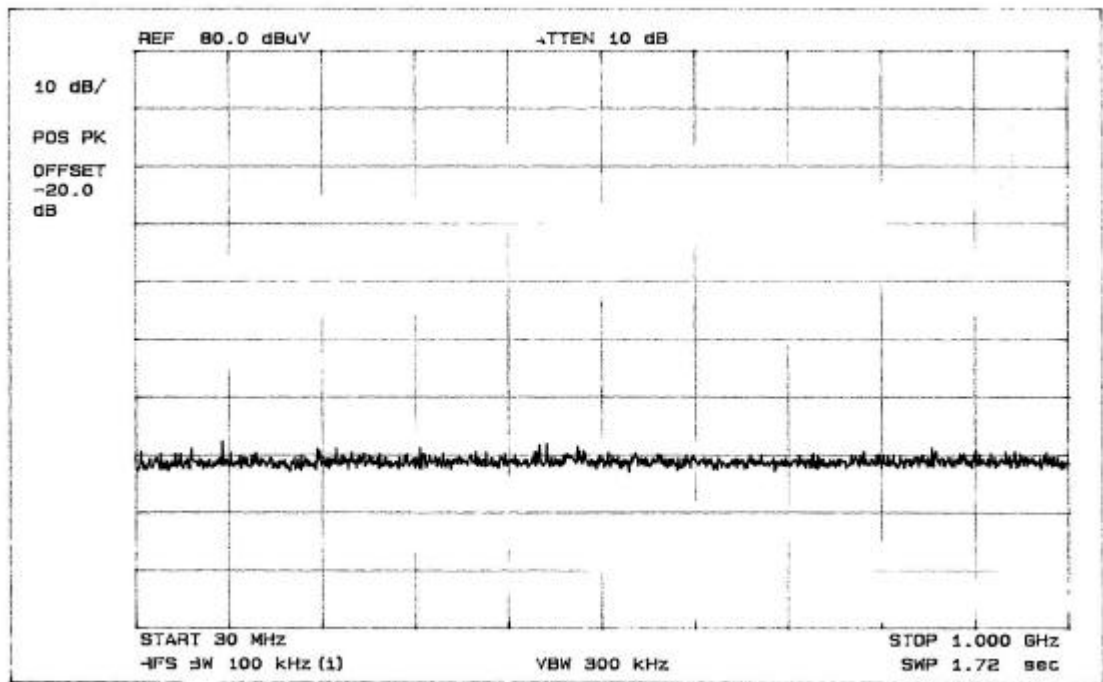

Transfer Switch Isolation Measurement

Tuner: SATMI-US4-S

CH4 Play

CH4 Record