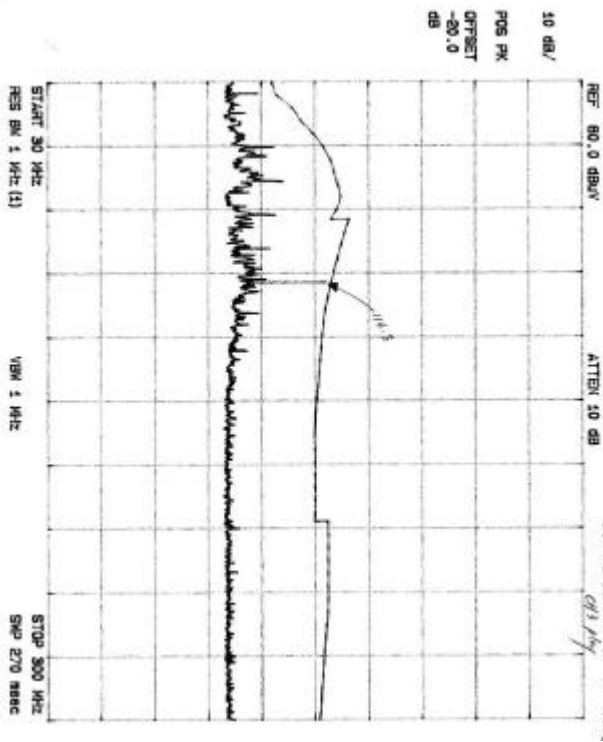

Appendix A. Preliminary Test Data (Tuner: ALTMI-US3-S)

CH3 Play low-range