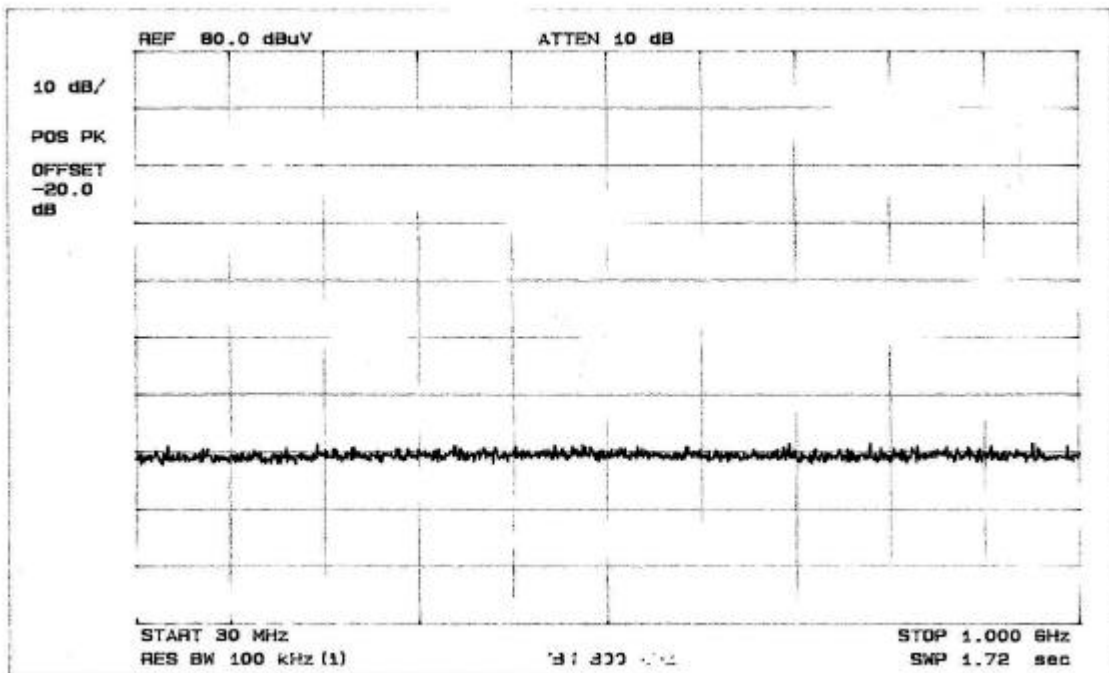

### Transfer Switch Isolation Measurement

Tuner: LGTMI-US4-S

CH3 Play

CH3 Record

### Transfer Switch Isolation Measurement

Tuner: LGTMI-US4-S

CH4 Play

CH4 Record

Transfer Switch Isolation Measurement

Tuner: SSTMI-US3-S

CH3 Play

CH3 Record