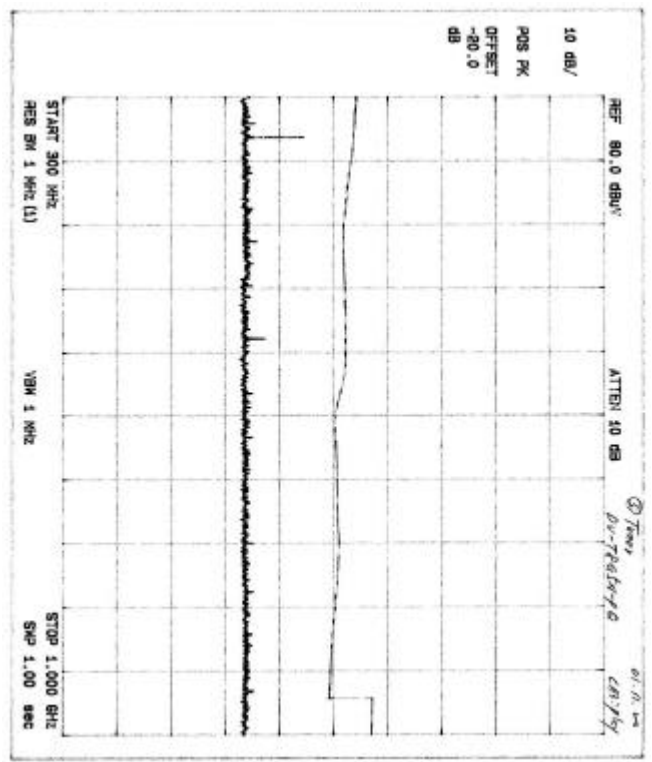

CH3 Play high-range