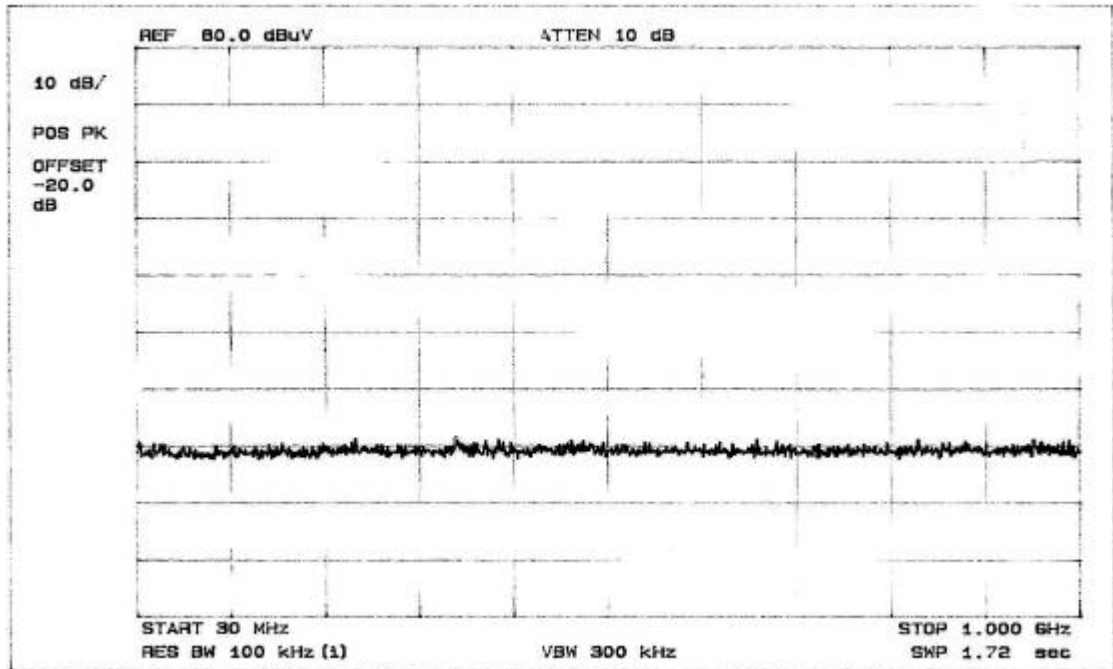

### Transfer Switch Isolation Measurement

Tuner: LGTMI-US4-S

CH3 Play

CH3 Record

### Transfer Switch Isolation Measurement

Tuner: LGTMI-US4-S

CH4 Play

CH4 Record

Transfer Switch Isolation Measurement

Tuner: SSTMI-US3-S

CH3 Play

CH3 Record