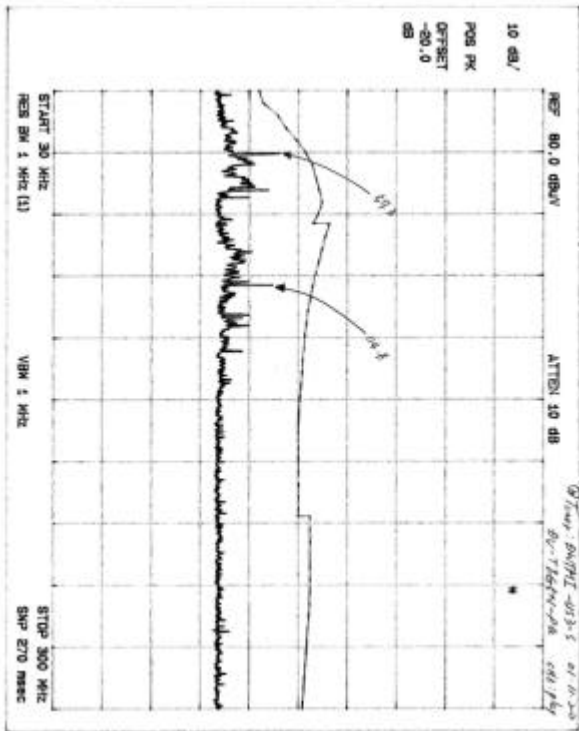

Appendix A. Preliminary Test Data (Tuner: DWTMI-US3-S)

CH3 Play low-range