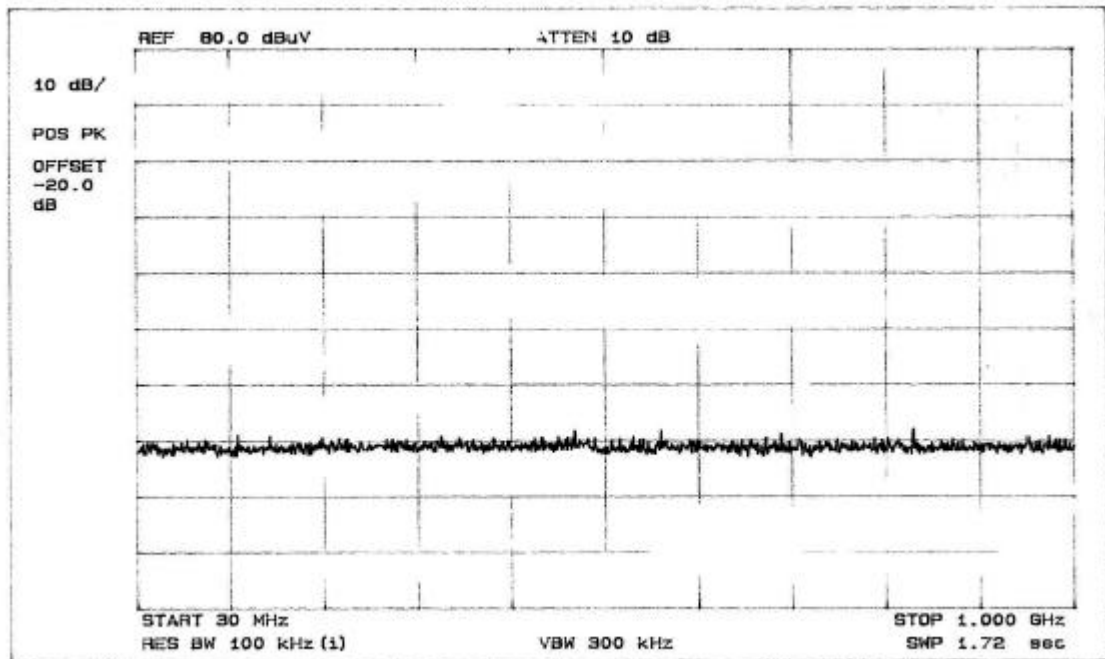

### Transfer Switch Isolation Measurement

Tuner: LGTMI-US4-S

CH4 Play

CH4 Record

Transfer Switch Isolation Measurement

Tuner: SSTMI-US3-S

CH3 Play

CH3 Record

### Transfer Switch Isolation Measurement

Tuner: SSTMI-US3-S

CH4 Play

CH4 Record

Transfer Switch Isolation Measurement

Tuner: SATMI-US4-S

CH3 Play

CH3 Record