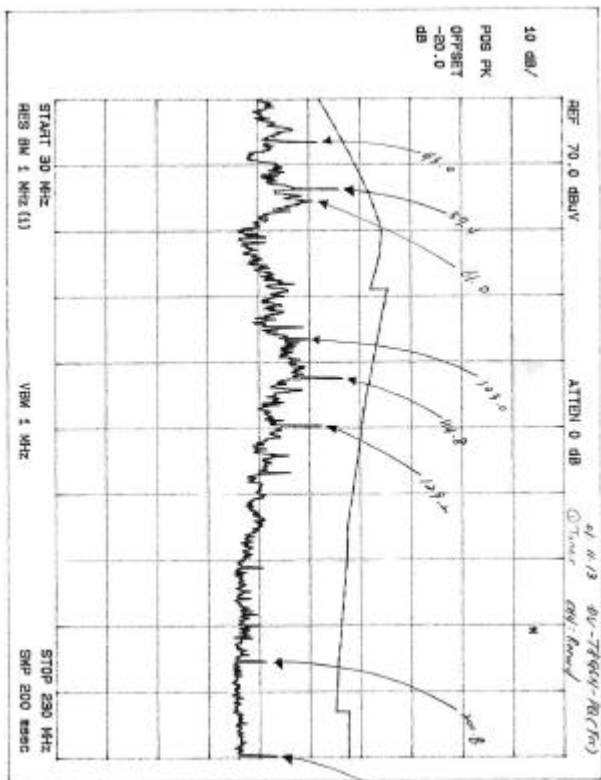

### Transfer Switch Isolation Measurement

Tuner: ALTMI-US4-S

CH4 Play

CH4 Record

Appendix A. Preliminary Test Data (Tuner: LGTMI-US2-S)

CH3 Play low-range

CH3 Play high-range

CH4 Record low-range