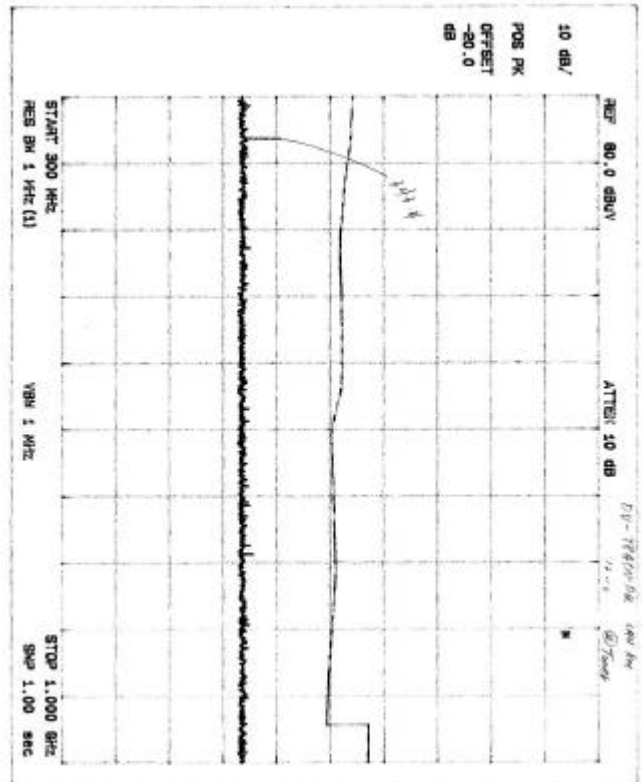

CH3 Play low-range

CH3 Play high-range

CH4 Record low-range

CH4 Record high-range

Appendix A. Preliminary Test Data (Tuner: LGTMI-US4-S)

CH3 Play low-range

CH3 Play high-range

CH4 Record low-range