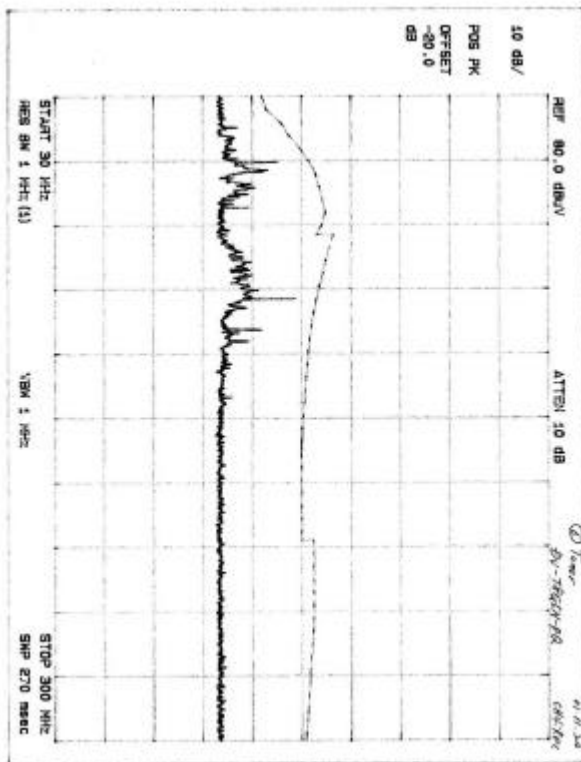

CH4 Record low-range