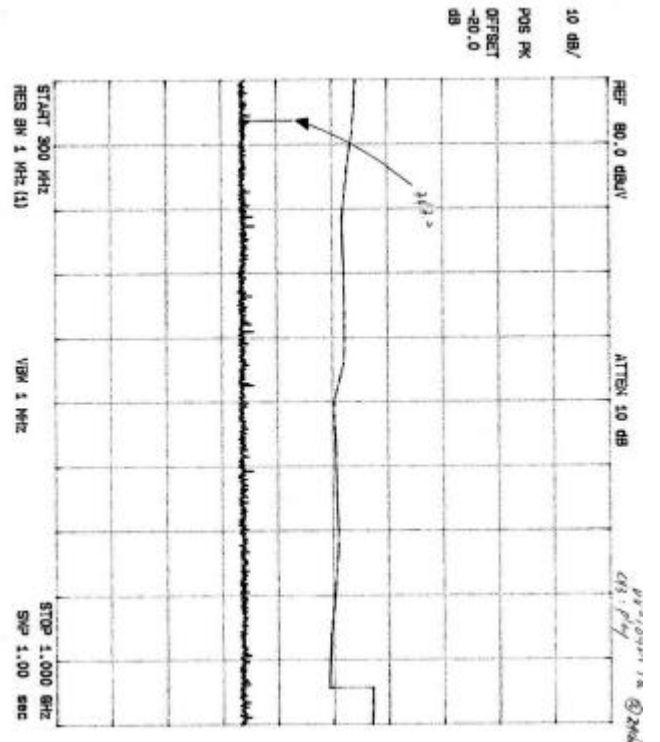

CH3 Play high-range