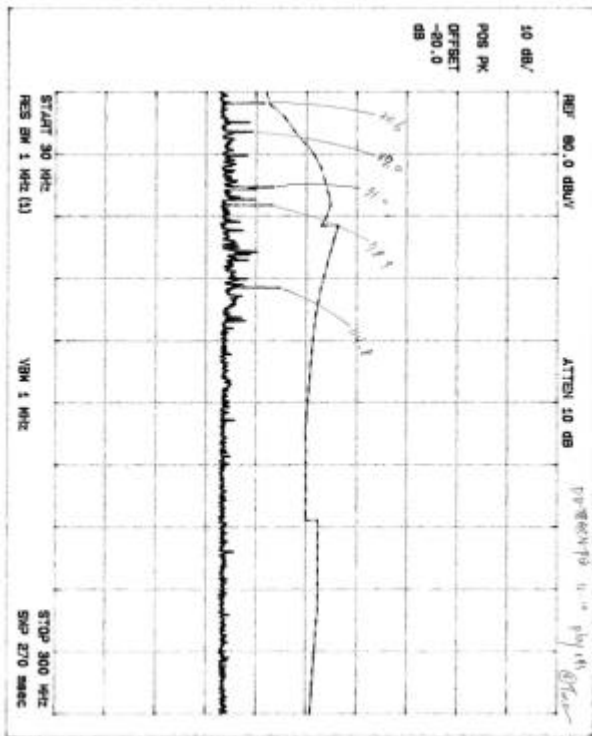

CH3 Play low-range

CH3 Play high-range

CH4 Record low-range

CH4 Record high-range

Appendix A. Preliminary Test Data (Tuner: LGTMI-US4-S)

CH3 Play low-range

CH3 Play high-range

CH4 Record low-range