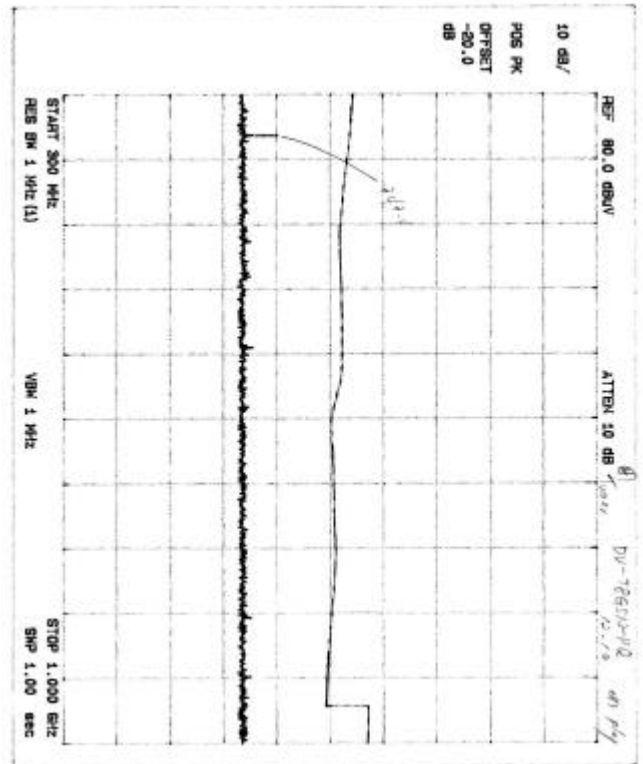

CH3 Play low-range

CH3 Play high-range

CH4 Record low-range

CH4 Record high-range

Appendix A. Preliminary Test Data (Tuner: LGTMI-US4-S)

CH3 Play low-range

CH3 Play high-range

CH4 Record low-range