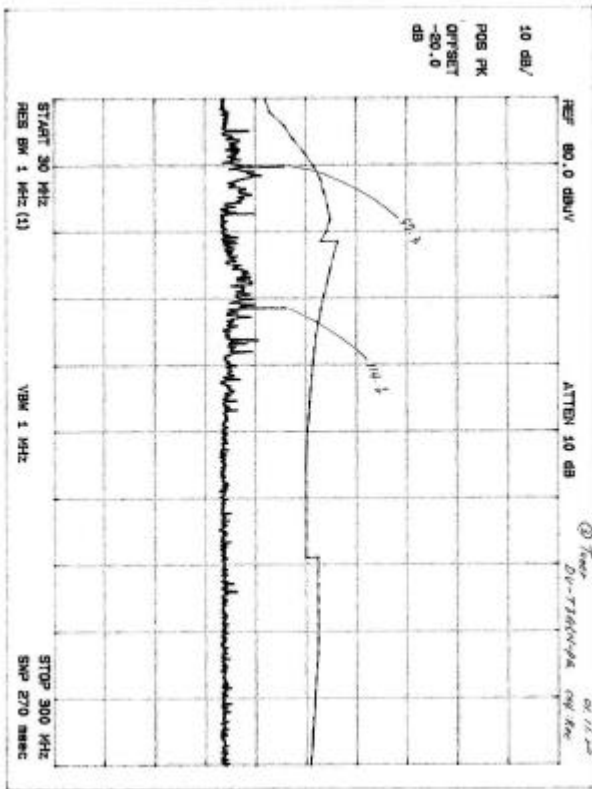

CH4 Record low-range