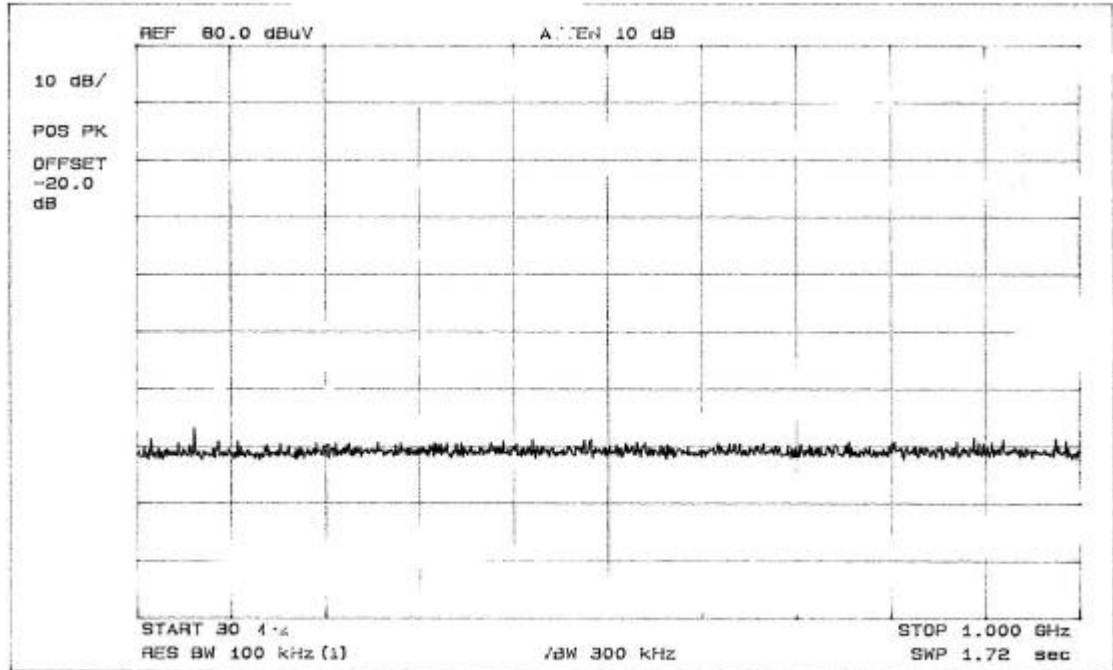

Transfer Switch Isolation Measurement

Tuner: ALTMI-US4-S