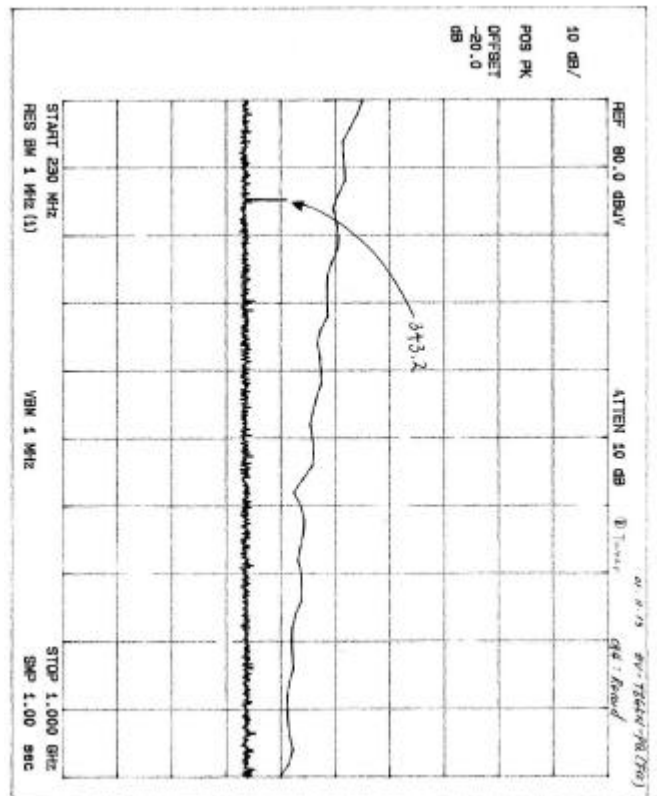

### Transfer Switch Isolation Measurement

Tuner: ALTMI-US4-S

CH4 Play

CH4 Record

Appendix A. Preliminary Test Data (Tuner: LGTMI-US2-S)

CH3 Play low-range

CH3 Play high-range

CH4 Record low-range