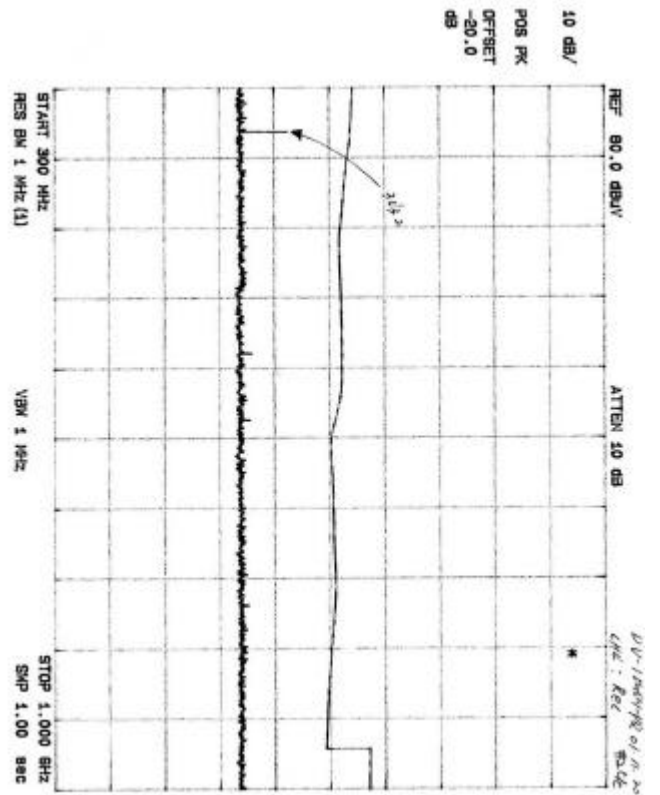

CH4 Record high-range