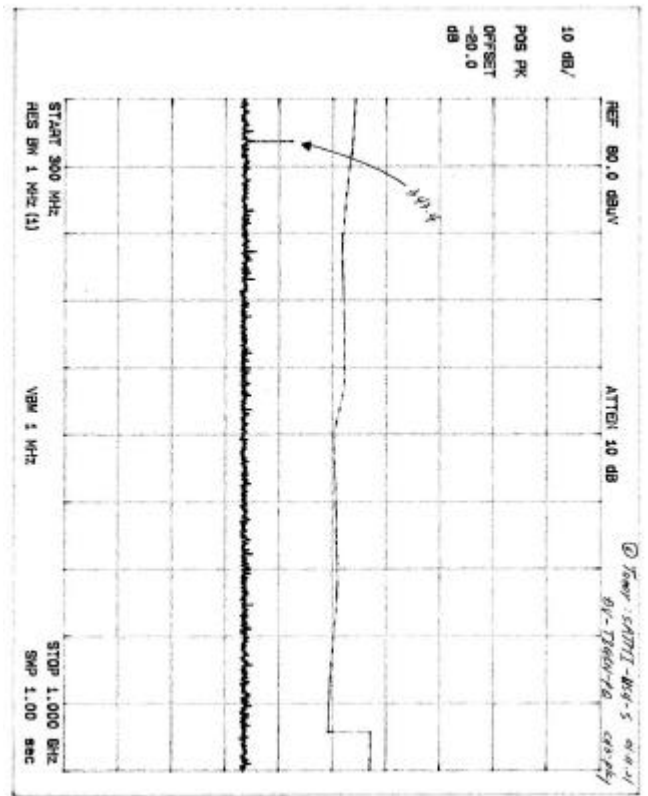

CH3 Play high-range