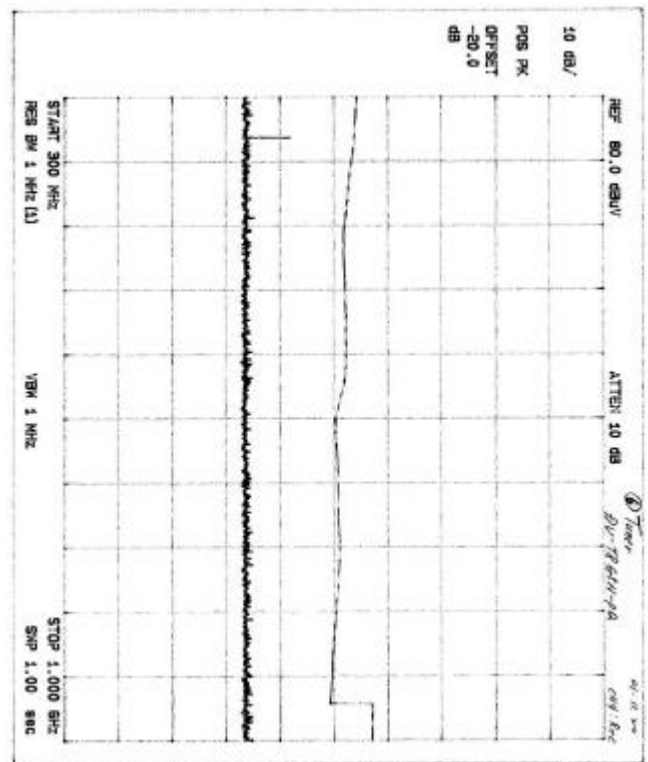

CH4 Record high-range