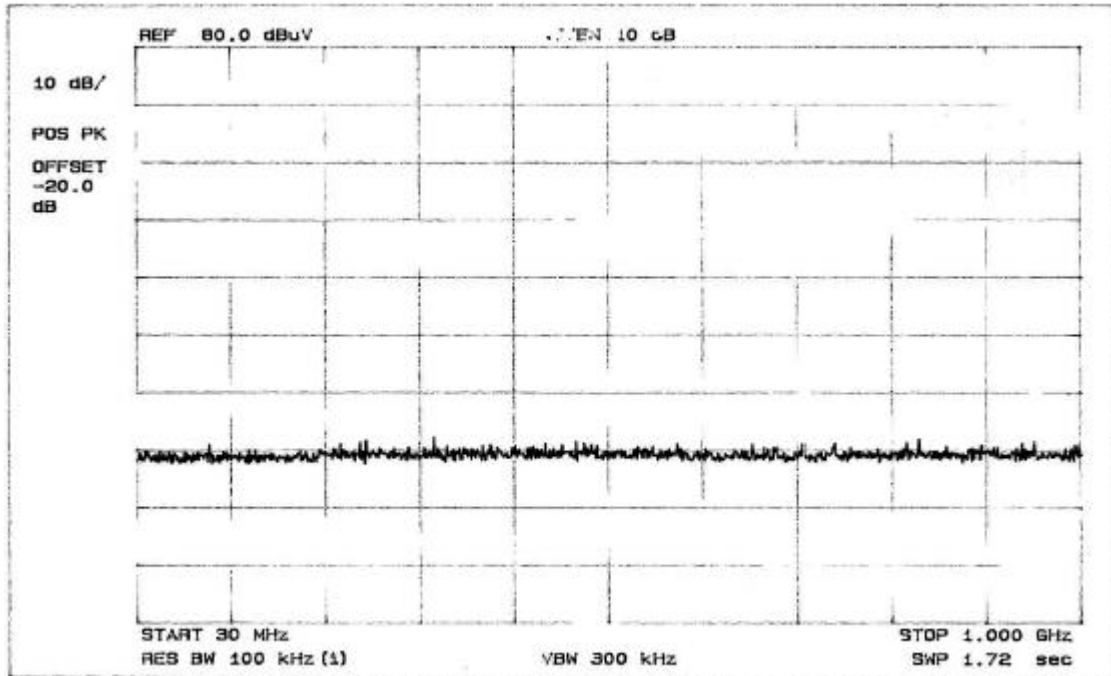

### Transfer Switch Isolation Measurement

Tuner: LGTMI-US4-S

CH4 Play

CH4 Record

Transfer Switch Isolation Measurement

Tuner: SSTMI-US3-S

CH3 Play

CH3 Record

### Transfer Switch Isolation Measurement

Tuner: SSTMI-US3-S

CH4 Play

CH4 Record

Transfer Switch Isolation Measurement

Tuner: SATMI-US4-S

CH3 Play

CH3 Record