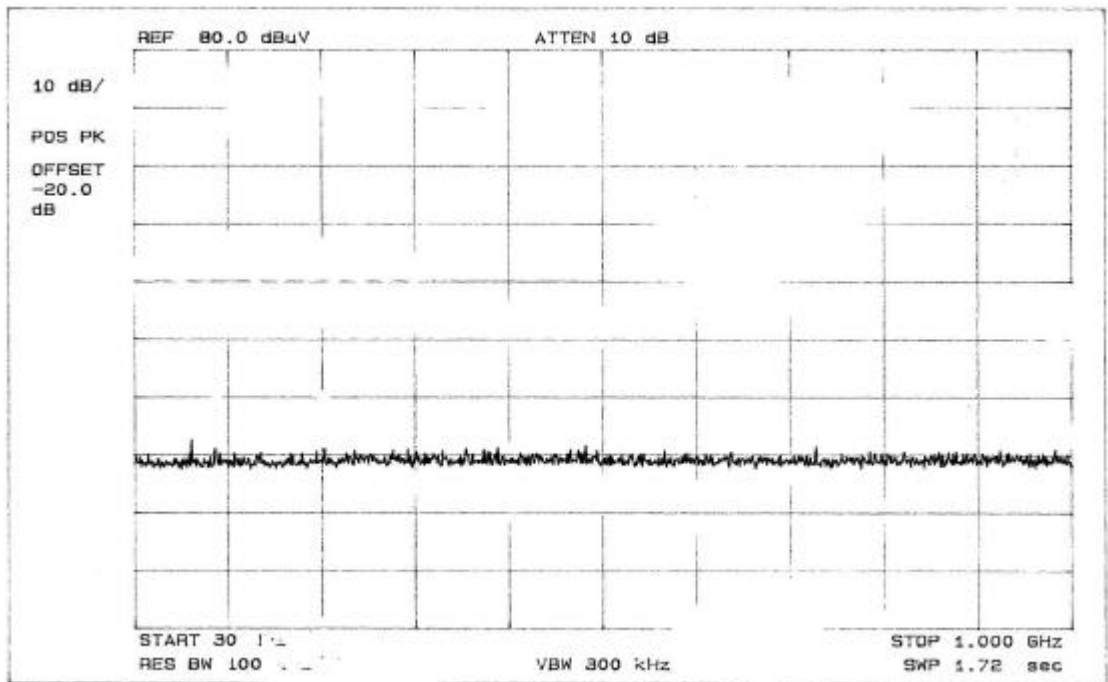

Transfer Switch Isolation Measurement

Tuner: ALTMI-US4-S

CH3 Play

CH3 Record