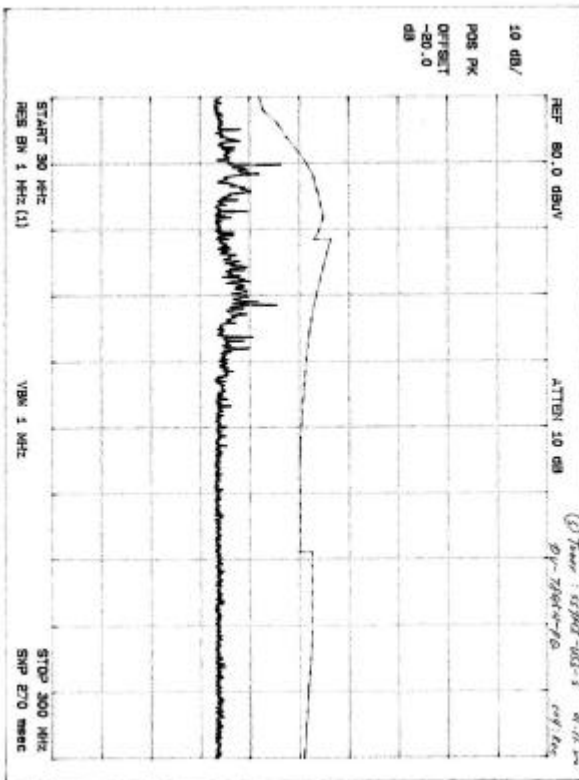

CH4 Record high-range

Appendix A. Preliminary Test Data (Tuner: SSTMI-US3-S)

CH3 Play low-range

CH3 Play high-range

CH4 Record low-range

CH4 Record high-range

Appendix A. Preliminary Test Data (Tuner: SATMI-US2-S)