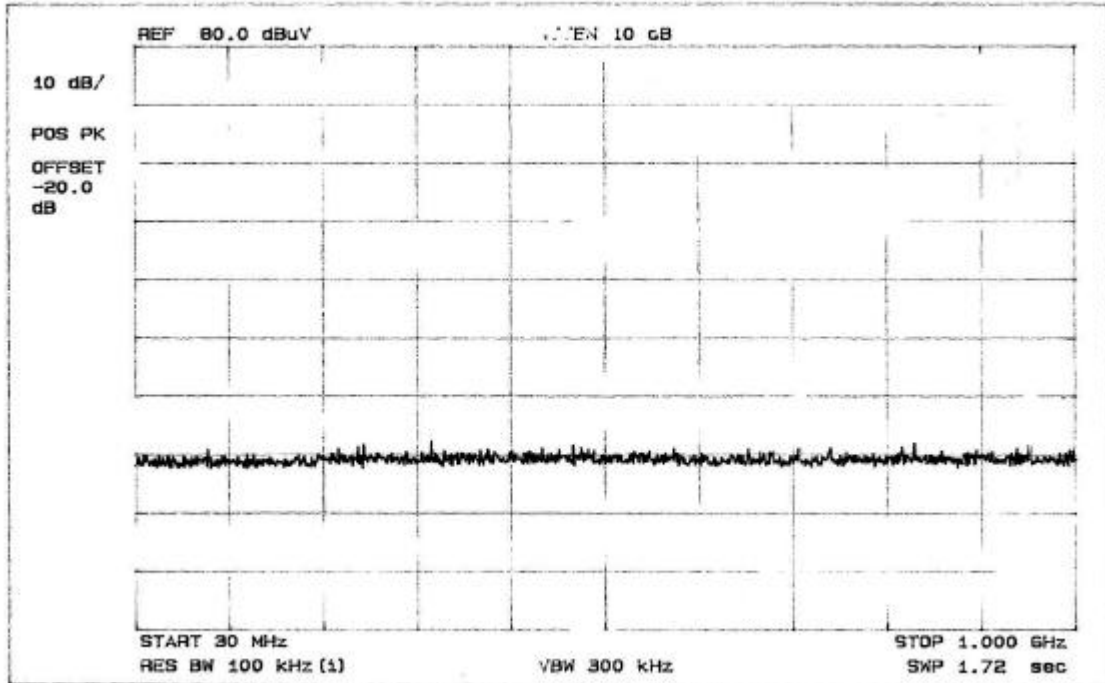

### Transfer Switch Isolation Measurement

Tuner: LGTMI-US4-S

CH4 Play

CH4 Record

Transfer Switch Isolation Measurement

Tuner: SSTMI-US3-S

CH3 Play

CH3 Record

### Transfer Switch Isolation Measurement

Tuner: SSTMI-US3-S

CH4 Play

CH4 Record

Transfer Switch Isolation Measurement

Tuner: SATMI-US4-S

CH3 Play

CH3 Record