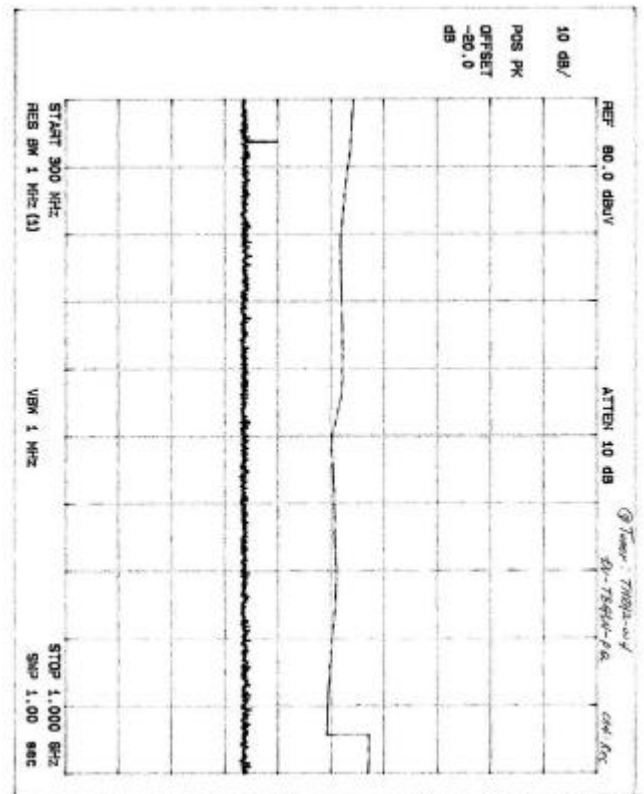

CH3 Play low-range

CH3 Play high-range

CH4 Record low-range

CH4 Record high-range

Appendix A. Preliminary Test Data (Tuner: ALTMI-US4-S)

CH3 Play low-range

CH3 Play high-range

CH4 Record low-range

CH4 Record high-range