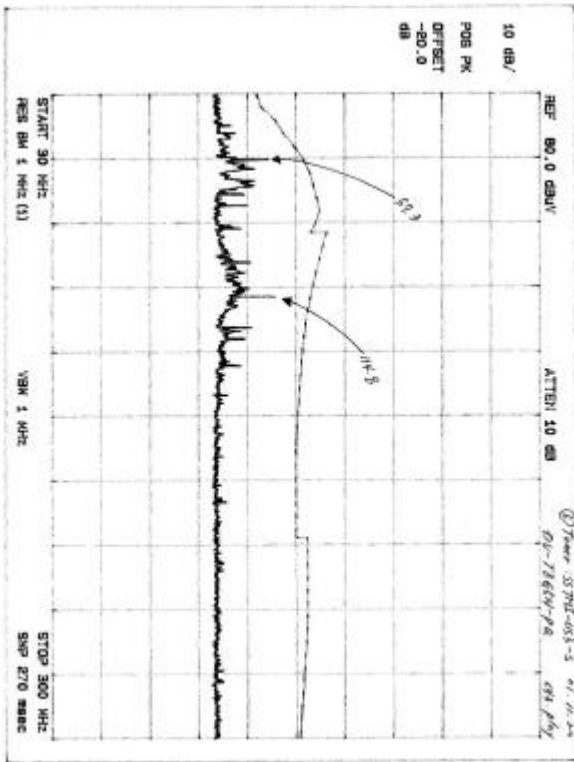

Appendix A. Preliminary Test Data (Tuner: SSTMI-US3-S)

CH3 Play low-range