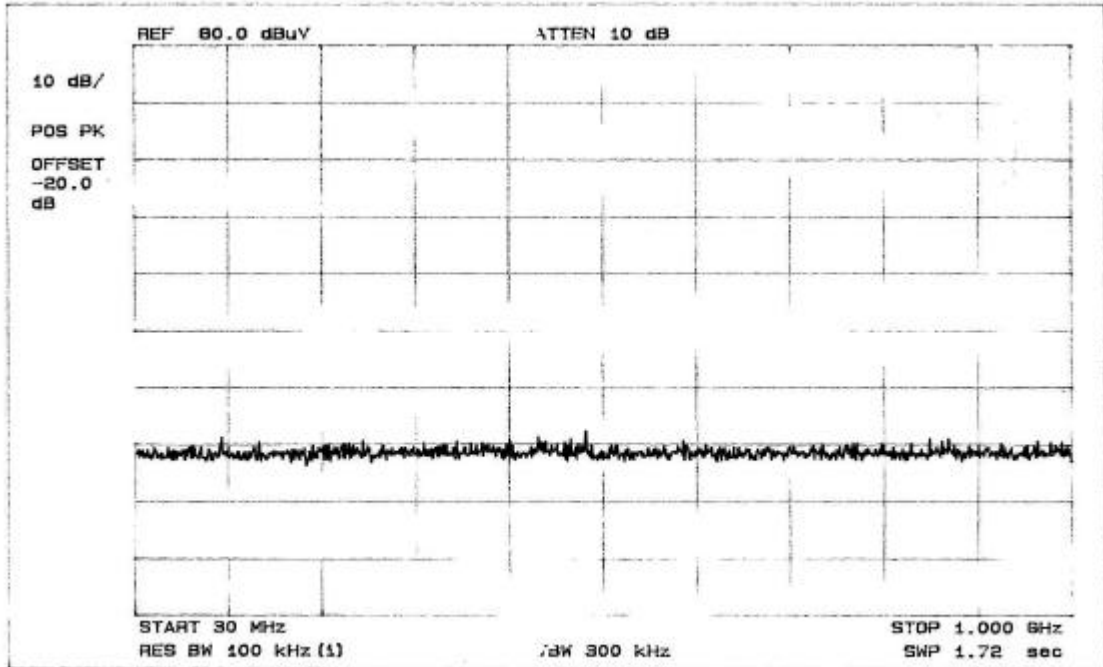

### Transfer Switch Isolation Measurement

Tuner: LGTMI-US4-S

CH4 Play

CH4 Record

Transfer Switch Isolation Measurement

Tuner: SSTMI-US3-S

CH3 Play

CH3 Record

### Transfer Switch Isolation Measurement

Tuner: SSTMI-US3-S

CH4 Play

CH4 Record

Transfer Switch Isolation Measurement

Tuner: SATMI-US4-S

CH3 Play

CH3 Record

Transfer Switch Isolation Measurement

Tuner: SATMI-US4-S

CH4 Play

CH4 Record