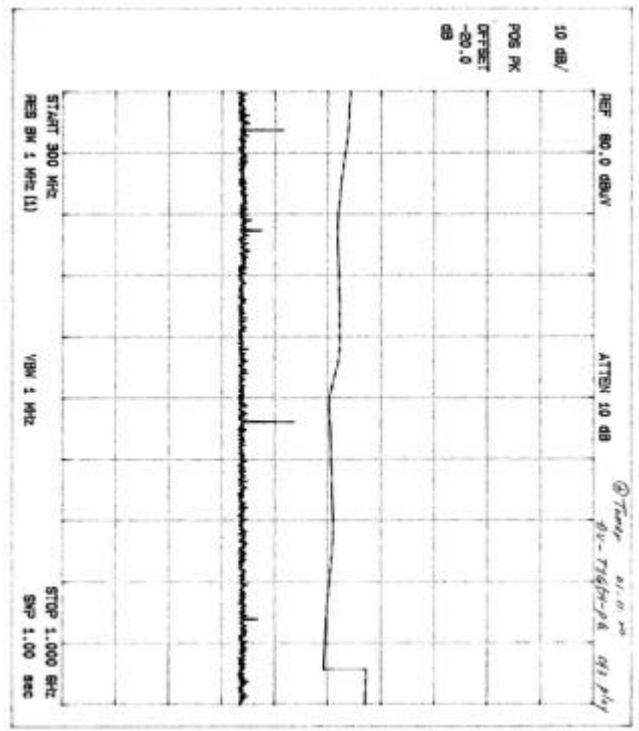

CH3 Play high-range