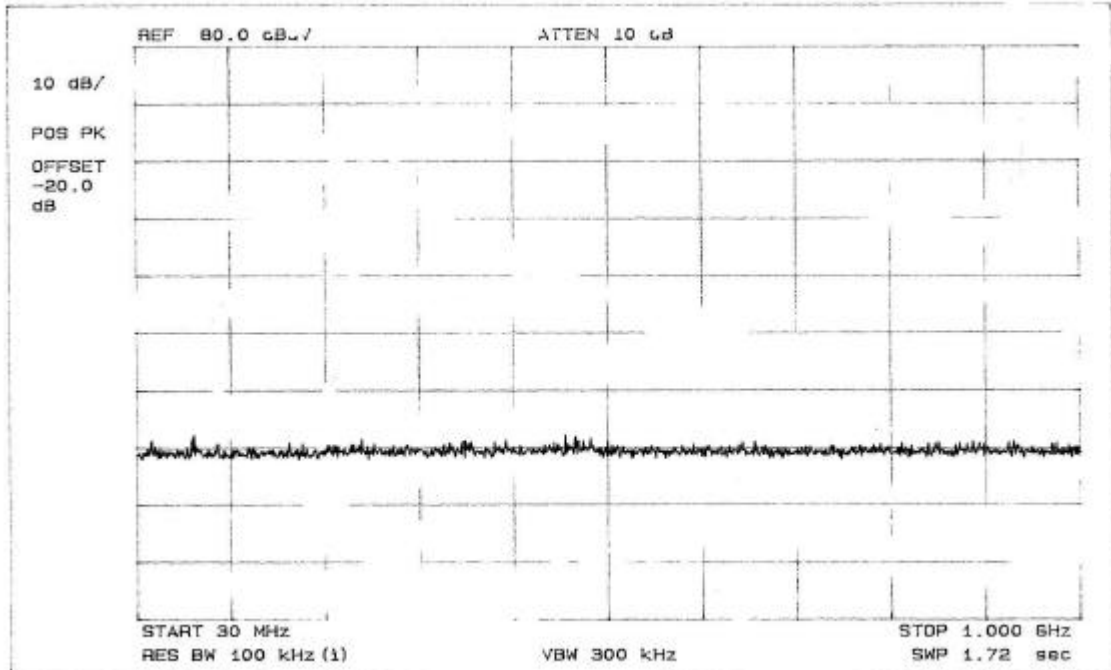

### Transfer Switch Isolation Measurement

Tuner: ALTMI-US4-S

CH3 Play

CH3 Record

### Transfer Switch Isolation Measurement

Tuner: ALTMI-US4-S

CH4 Play

CH4 Record

Appendix A. Preliminary Test Data (Tuner: LGTMI-US2-S)

CH3 Play low-range

CH3 Play high-range

CH4 Record low-range