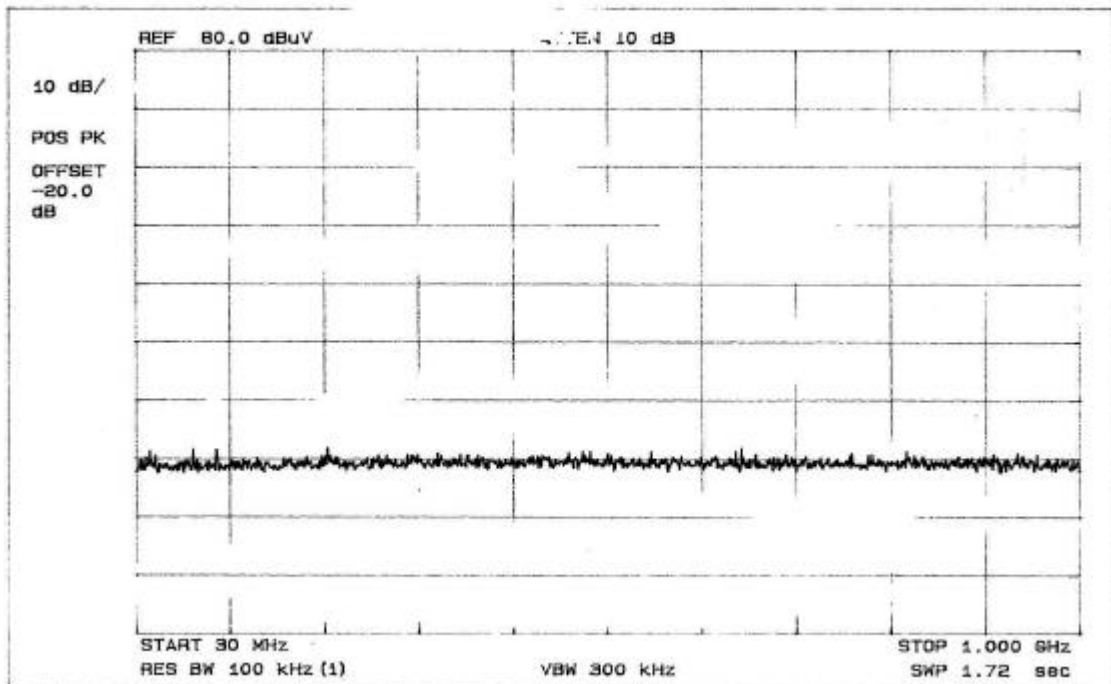

### Transfer Switch Isolation Measurement

Tuner: ALTMI-US4-S

CH3 Play

CH3 Record

### Transfer Switch Isolation Measurement

Tuner: ALTMI-US4-S

CH4 Play

CH4 Record

Appendix A. Preliminary Test Data (Tuner: LGTMI-US2-S)

CH3 Play low-range

CH3 Play high-range

CH4 Record low-range