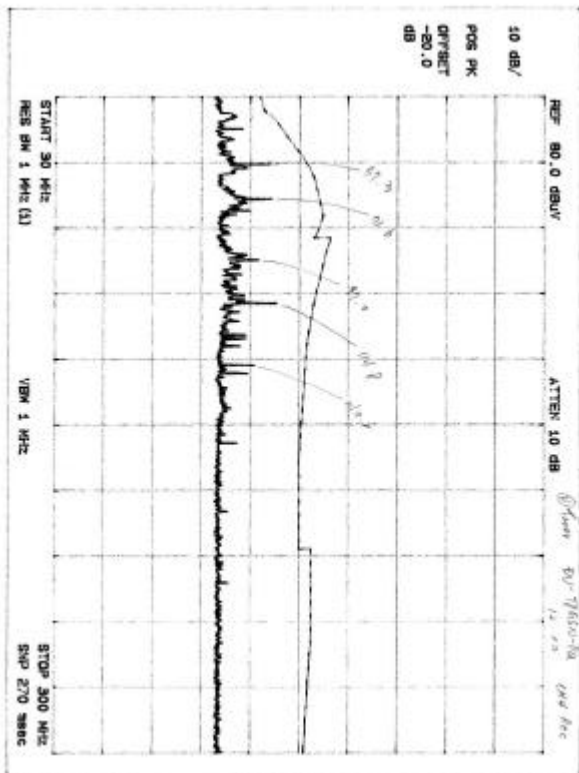

CH3 Play low-range

CH3 Play high-range

CH4 Record low-range

CH4 Record high-range

Appendix A. Preliminary Test Data (Tuner: LGTMI-US4-S)

CH3 Play low-range

CH3 Play high-range

CH4 Record low-range