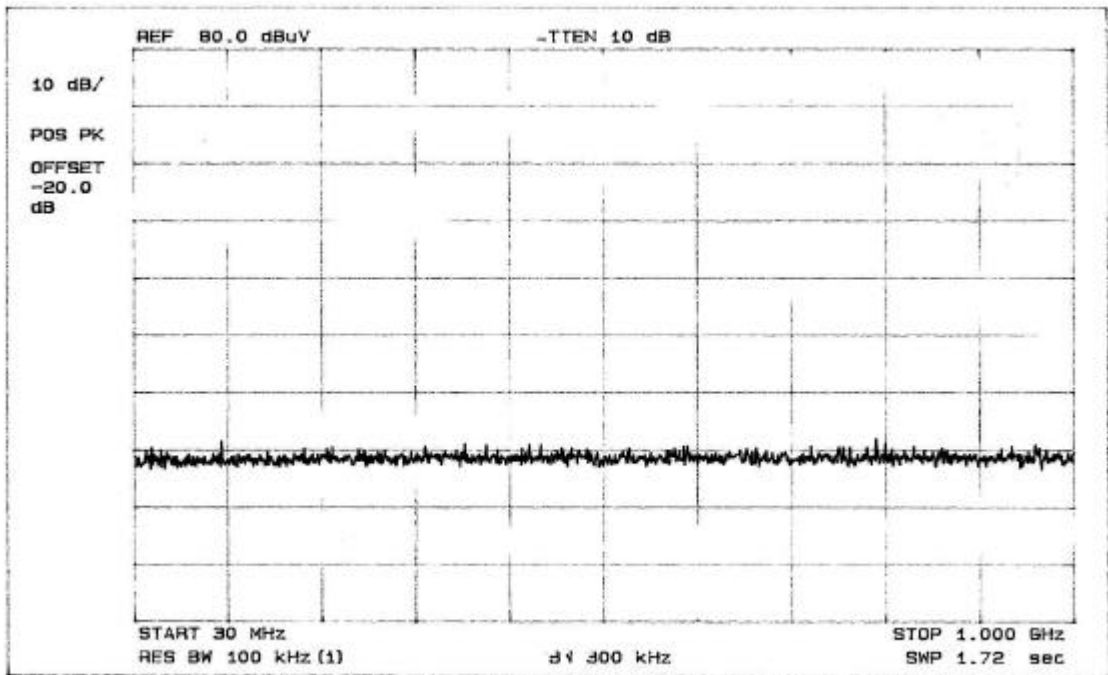

### Transfer Switch Isolation Measurement

Tuner: SSTMI-US3-S

CH4 Play

CH4 Record

Transfer Switch Isolation Measurement

Tuner: SATMI-US4-S

CH3 Play

CH3 Record

Transfer Switch Isolation Measurement

Tuner: SATMI-US4-S

CH4 Play

CH4 Record