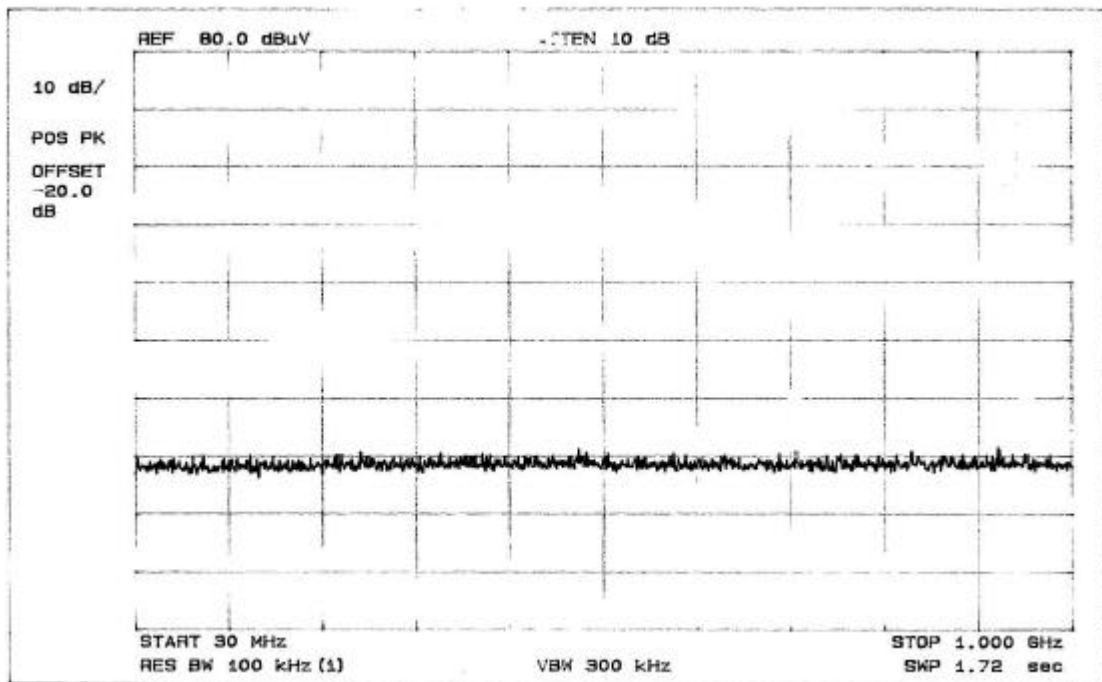

### Transfer Switch Isolation Measurement

Tuner: LGTMI-US4-S

CH4 Play

CH4 Record

Transfer Switch Isolation Measurement

Tuner: SSTMI-US3-S

CH3 Play

CH3 Record

### Transfer Switch Isolation Measurement

Tuner: SSTMI-US3-S

CH4 Play

CH4 Record

Transfer Switch Isolation Measurement

Tuner: SATMI-US4-S

CH3 Play

CH3 Record