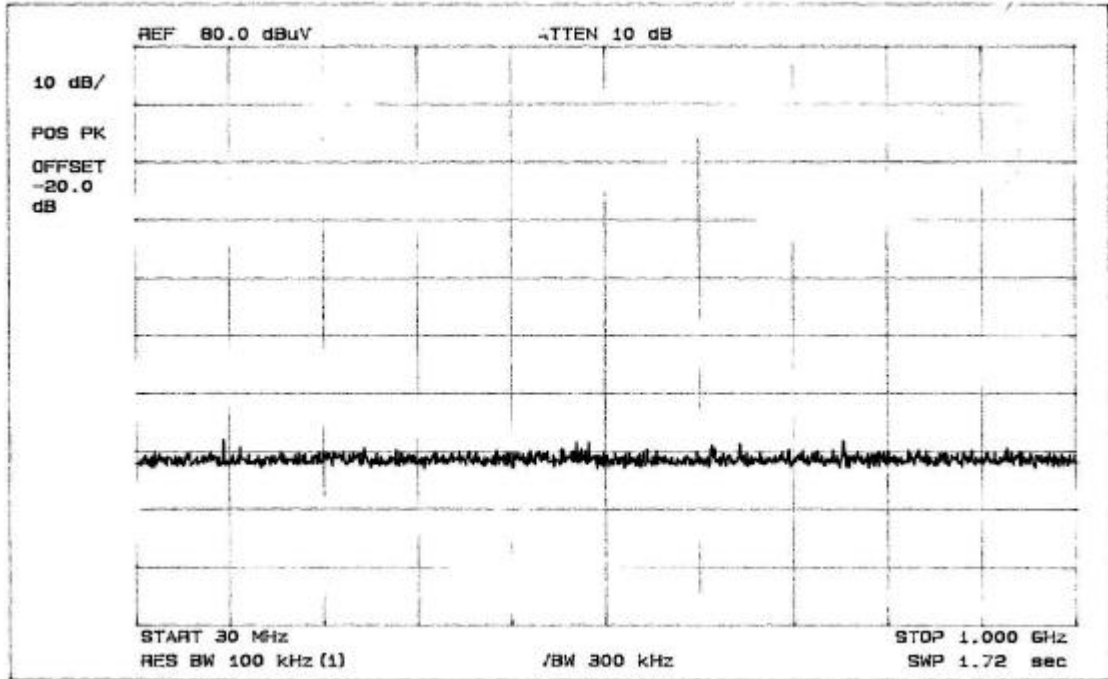

### Transfer Switch Isolation Measurement

Tuner: LGTMI-US4-S

CH4 Play

CH4 Record

Transfer Switch Isolation Measurement

Tuner: SSTMI-US3-S

CH3 Play

CH3 Record

### Transfer Switch Isolation Measurement

Tuner: SSTMI-US3-S

CH4 Play

CH4 Record

Transfer Switch Isolation Measurement

Tuner: SATMI-US4-S

CH3 Play

CH3 Record

Transfer Switch Isolation Measurement

Tuner: SATMI-US4-S

CH4 Play

CH4 Record