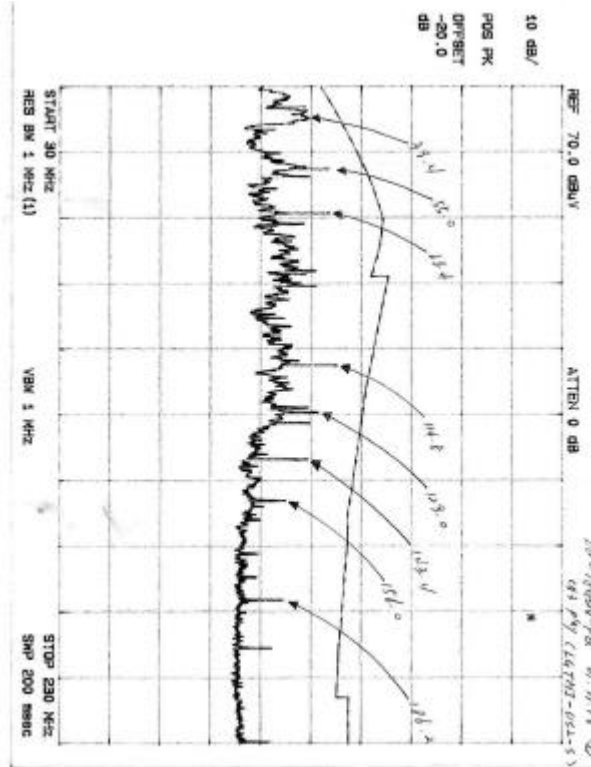

### Transfer Switch Isolation Measurement

Tuner: ALTMI-US4-S

CH3 Play

CH3 Record

### Transfer Switch Isolation Measurement

Tuner: ALTMI-US4-S

CH4 Play

CH4 Record

Appendix A. Preliminary Test Data (Tuner: LGTMI-US2-S)

CH3 Play low-range

CH3 Play high-range

CH4 Record low-range