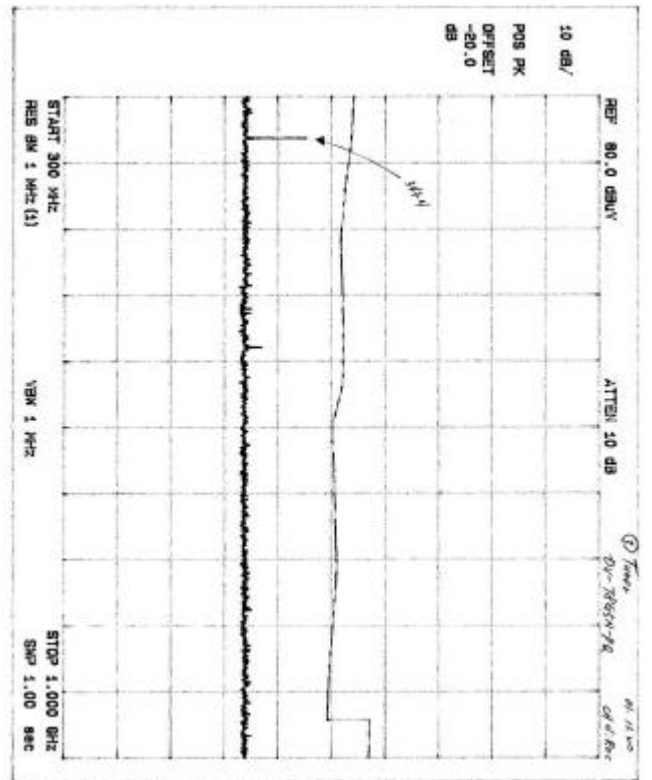

CH4 Record high-range

Appendix A. Preliminary Test Data (Tuner: SSTMI-US3-S)

CH3 Play low-range

CH3 Play high-range

CH4 Record low-range

CH4 Record high-range

Appendix A. Preliminary Test Data (Tuner: SATMI-US2-S)