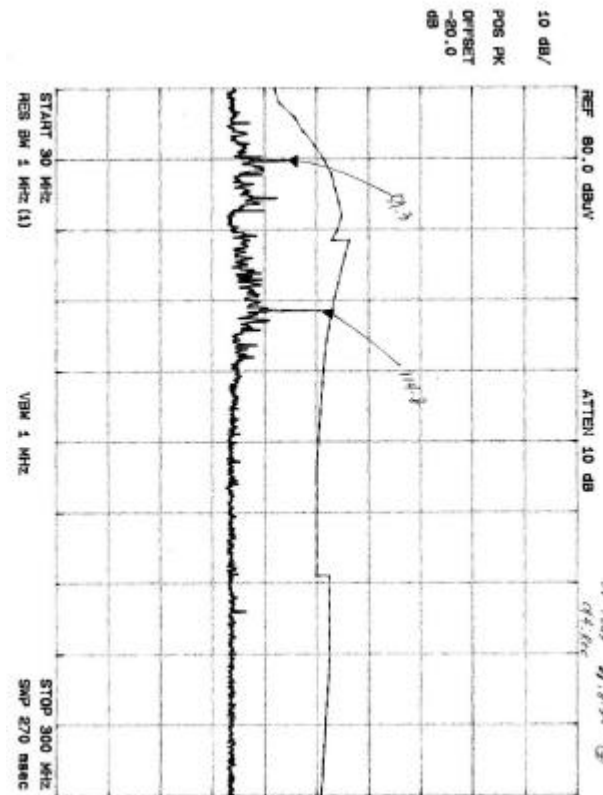

CH4 Record low-range