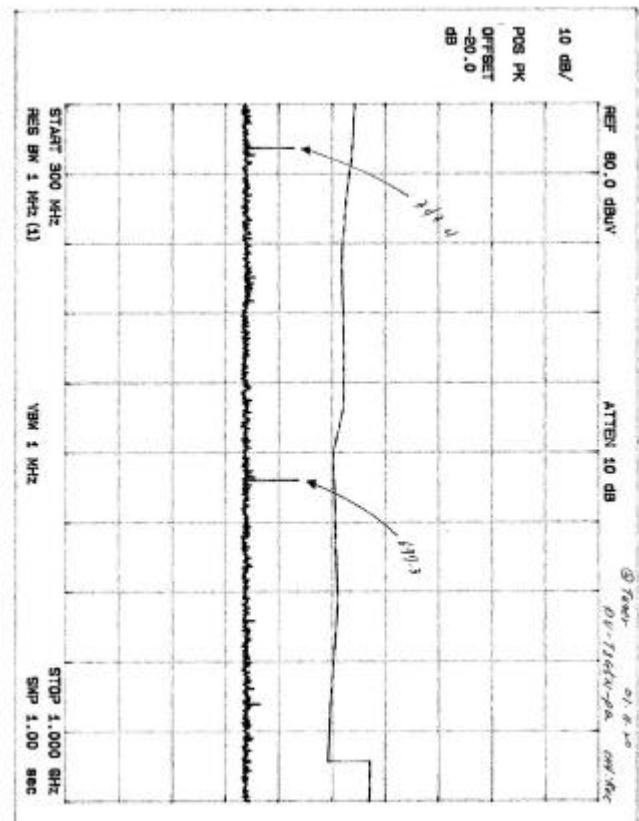

CH4 Record high-range