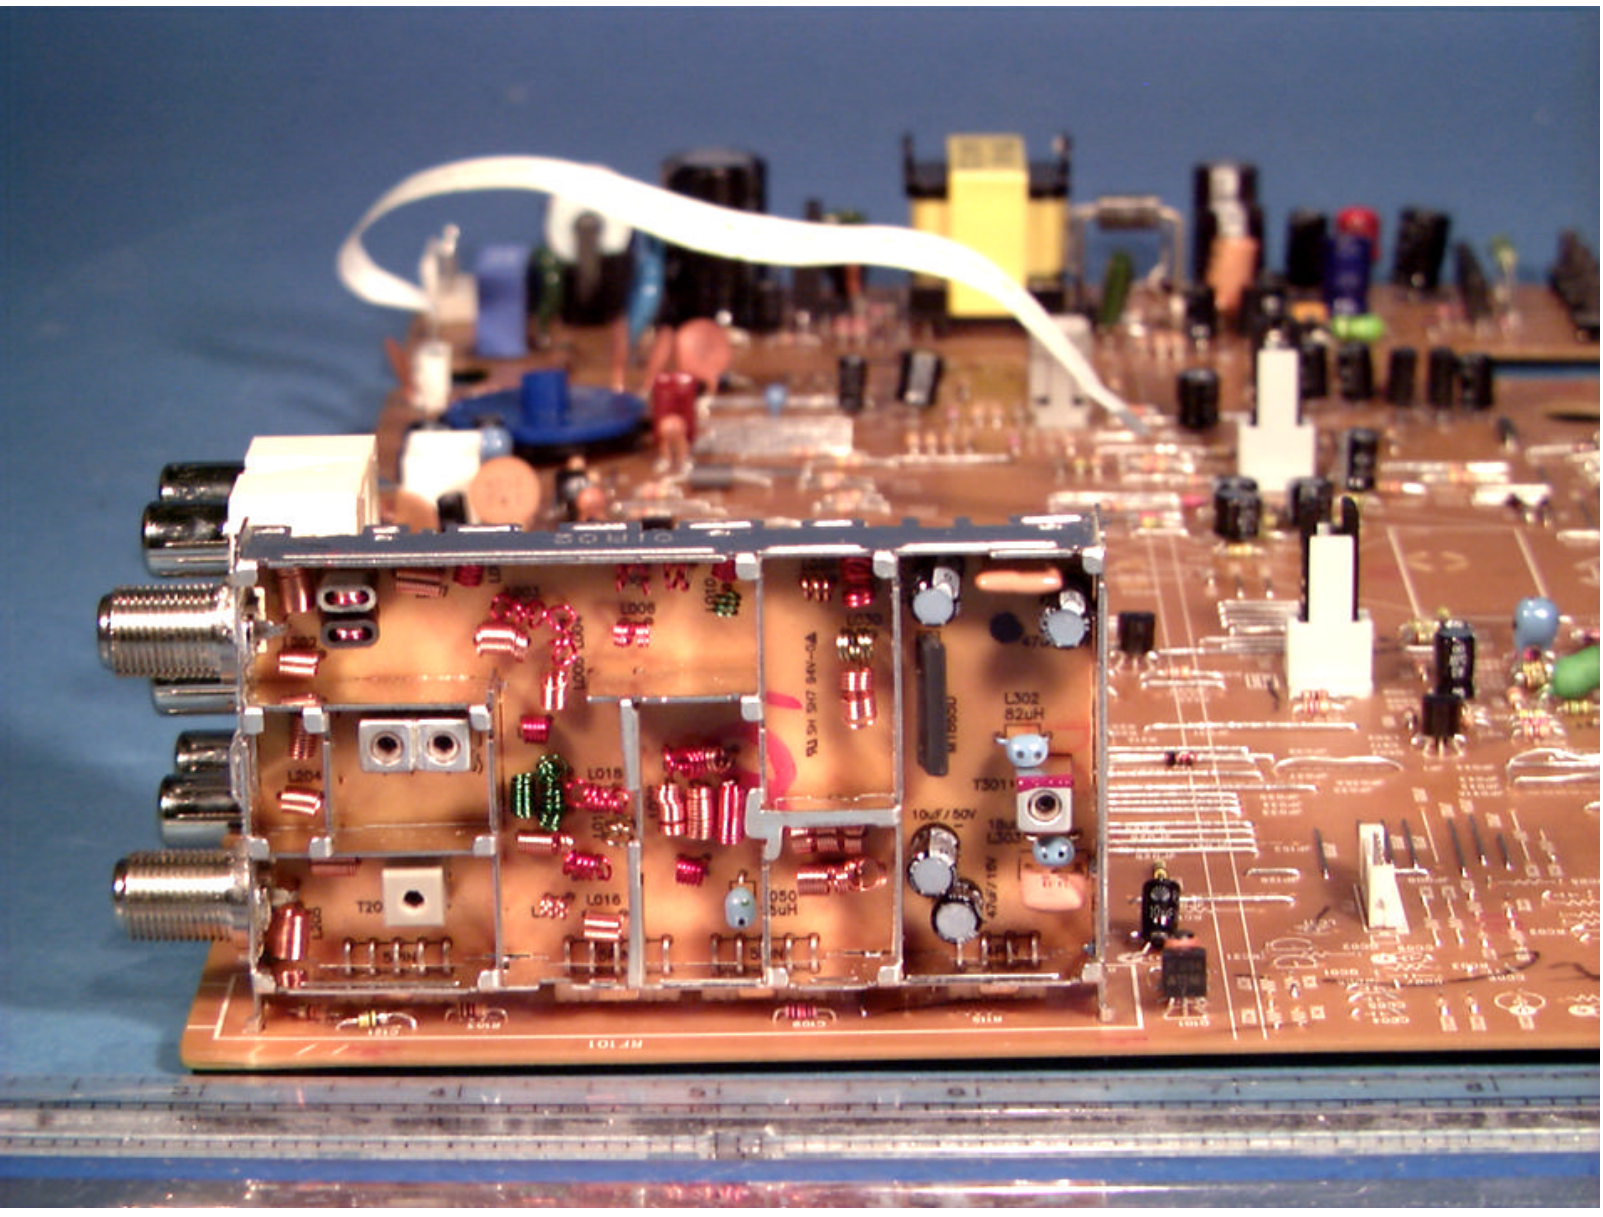

ATTACHMENT J – INTERNAL PHOTOGRAPHS

© 2001 PCTEST Lab

DAEWOO FCC ID: C5F7NF0007
VHS Video Cassette Player

NVLAP Lab Code: 100431-0

© 2001 PCTEST Lab

DAEWOO FCC ID: C5F7NF0007
VHS Video Cassette Player

NVLAP Lab Code: 100431-0

© 2001 PCTEST Lab

DAEWOO FCC ID: C5F7NF0007
VHS Video Cassette Player

NVLAP Lab Code: 100431-0