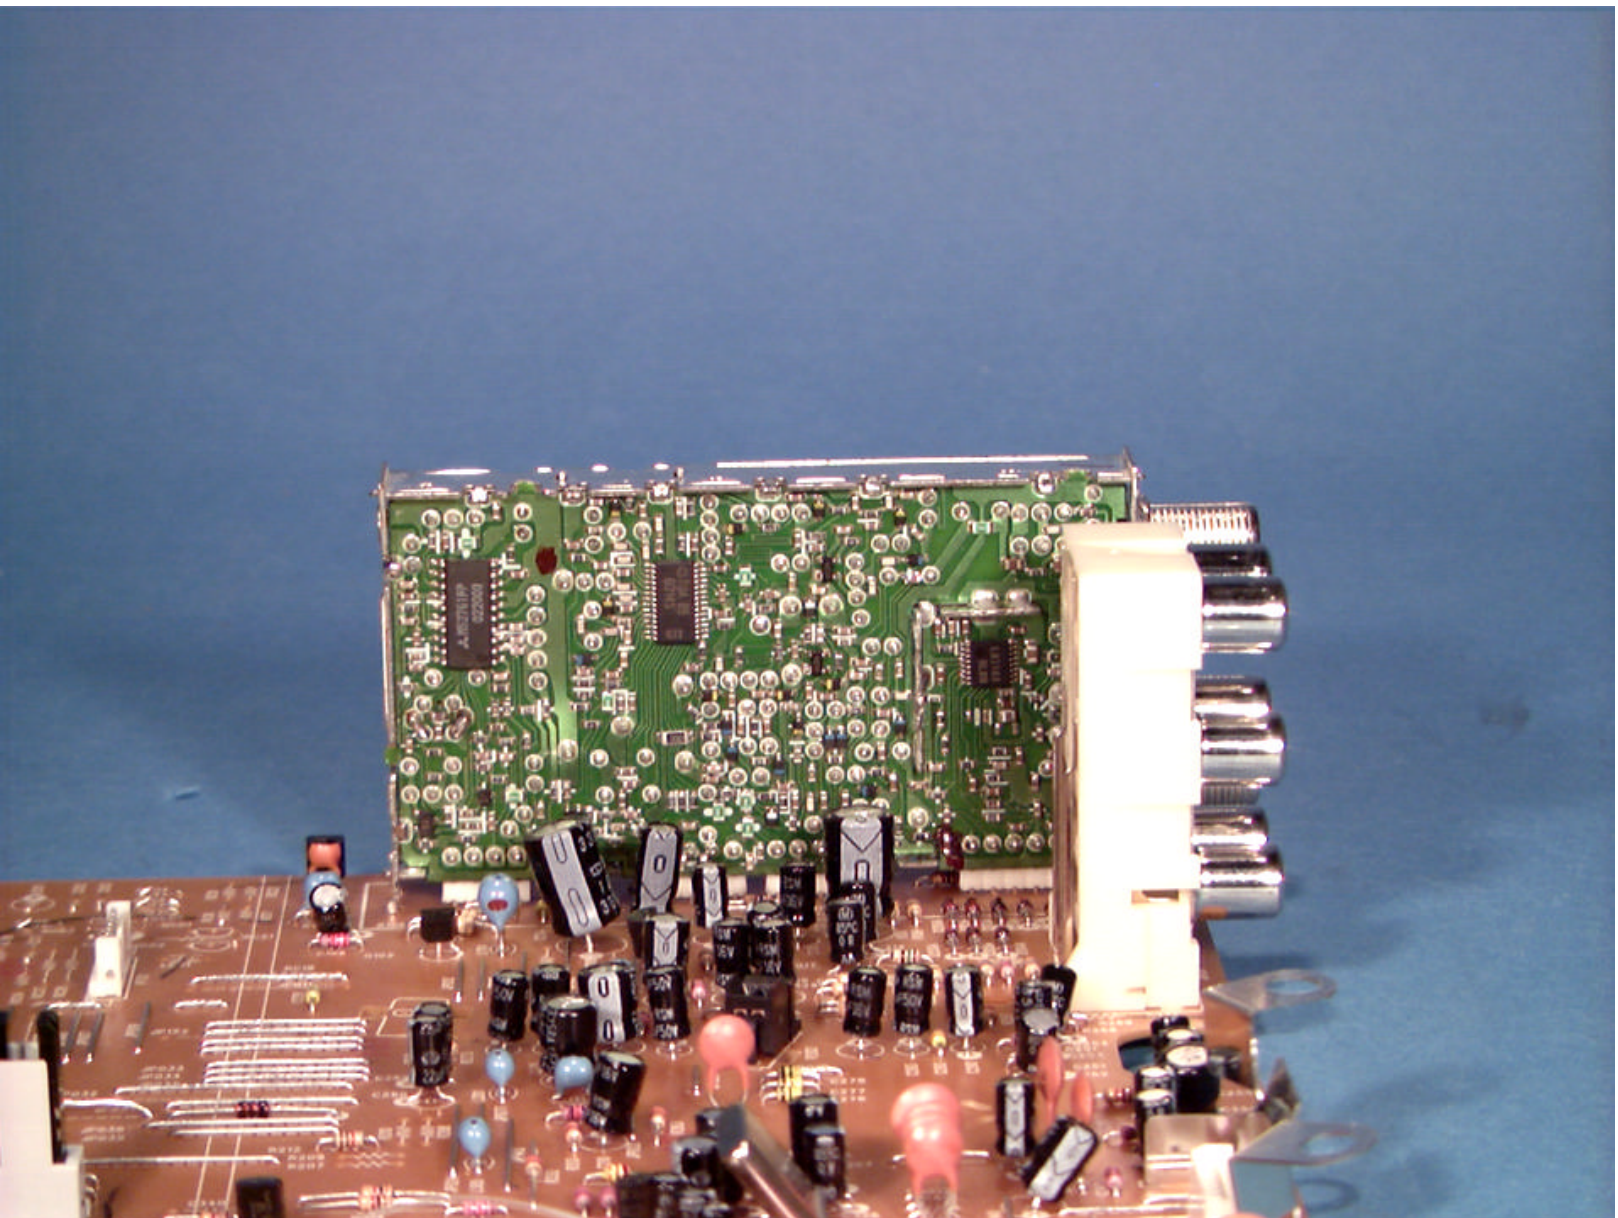

ATTACHMENT J – INTERNAL PHOTOGRAPHS

© 2001 PCTEST Lab

DAEWOO FCC ID: C5F7NF0007
VHS Video Cassette Player

NVLAP Lab Code: 100431-0

© 2001 PCTEST Lab

DAEWOO FCC ID: C5F7NF0007
VHS Video Cassette Player

NVLAP Lab Code: 100431-0

© 2001 PCTEST Lab

DAEWOO FCC ID: C5F7NF0007
VHS Video Cassette Player

NVLAP Lab Code: 100431-0