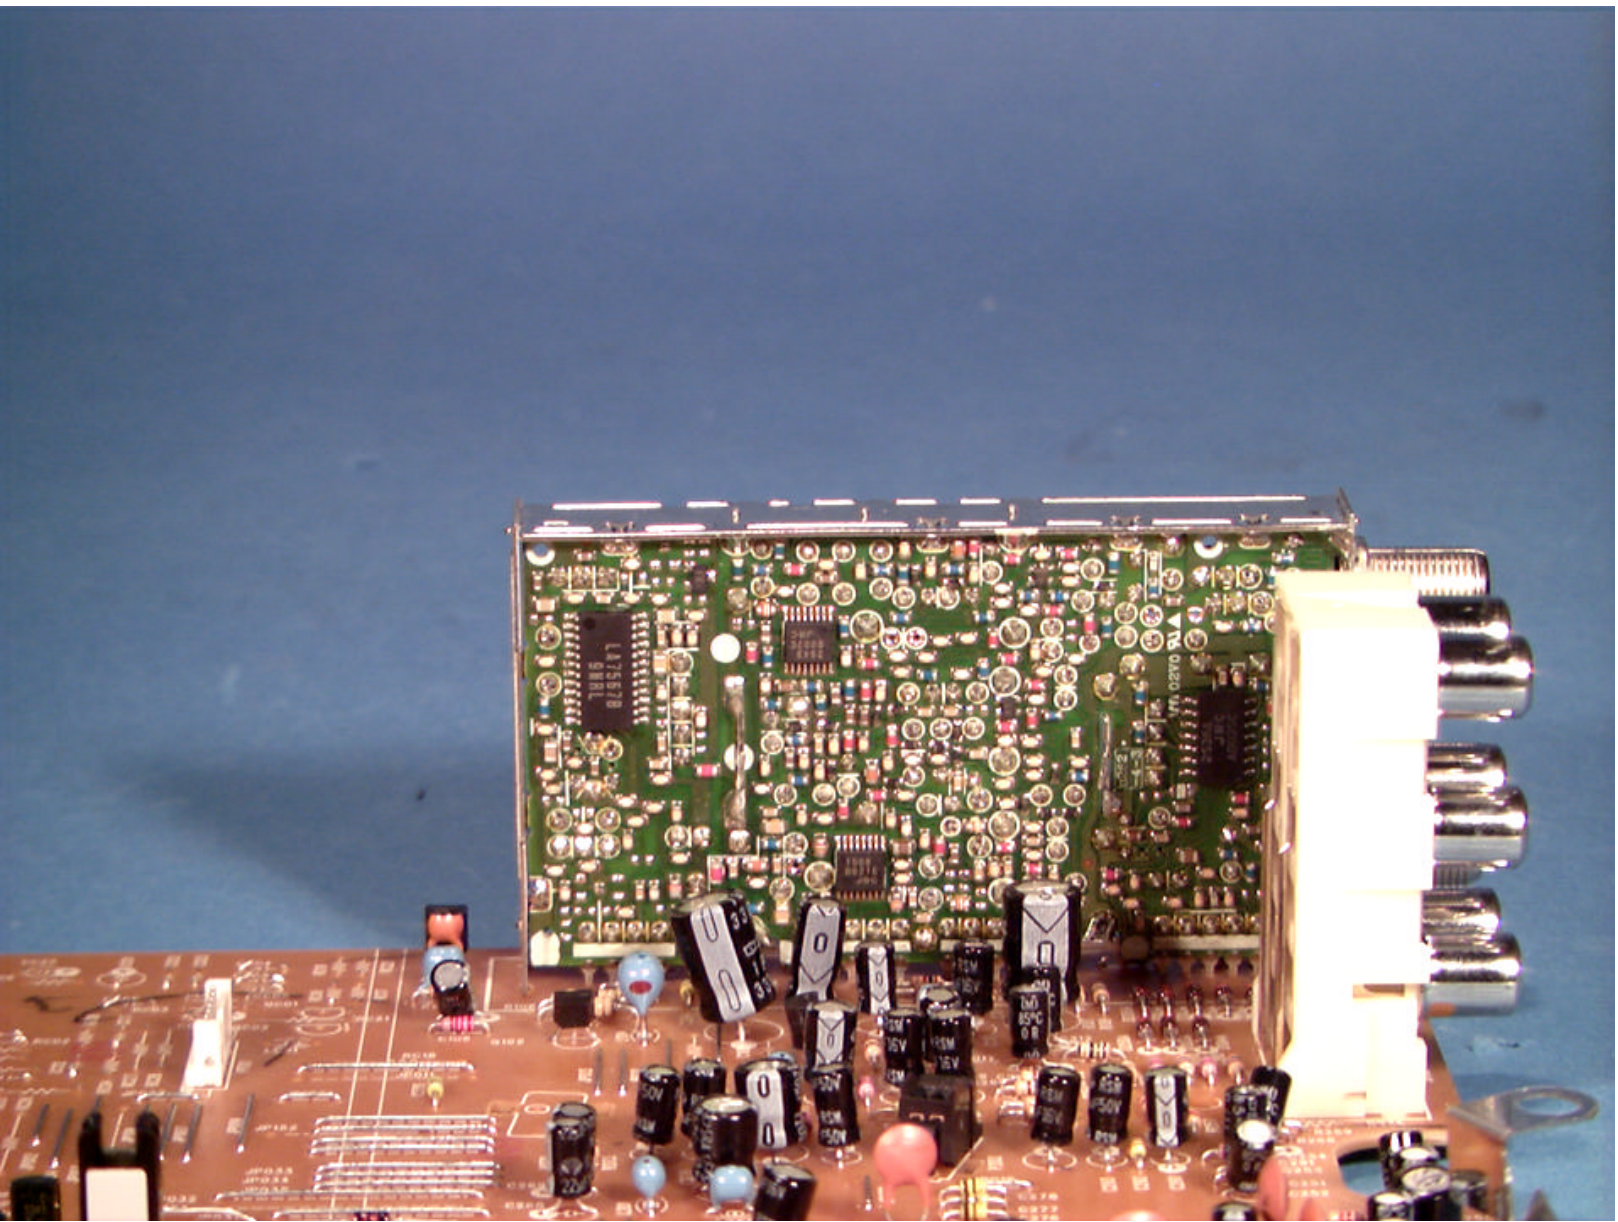

ATTACHMENT J – INTERNAL PHOTOGRAPHS

© 2001 PCTEST Lab

DAEWOO FCC ID: C5F7NF0007
VHS Video Cassette Player

NVLAP Lab Code: 100431-0

© 2001 PCTEST Lab

DAEWOO FCC ID: C5F7NF0007
VHS Video Cassette Player

NVLAP Lab Code: 100431-0

© 2001 PCTEST Lab

DAEWOO FCC ID: C5F7NF0007
VHS Video Cassette Player

NVLAP Lab Code: 100431-0