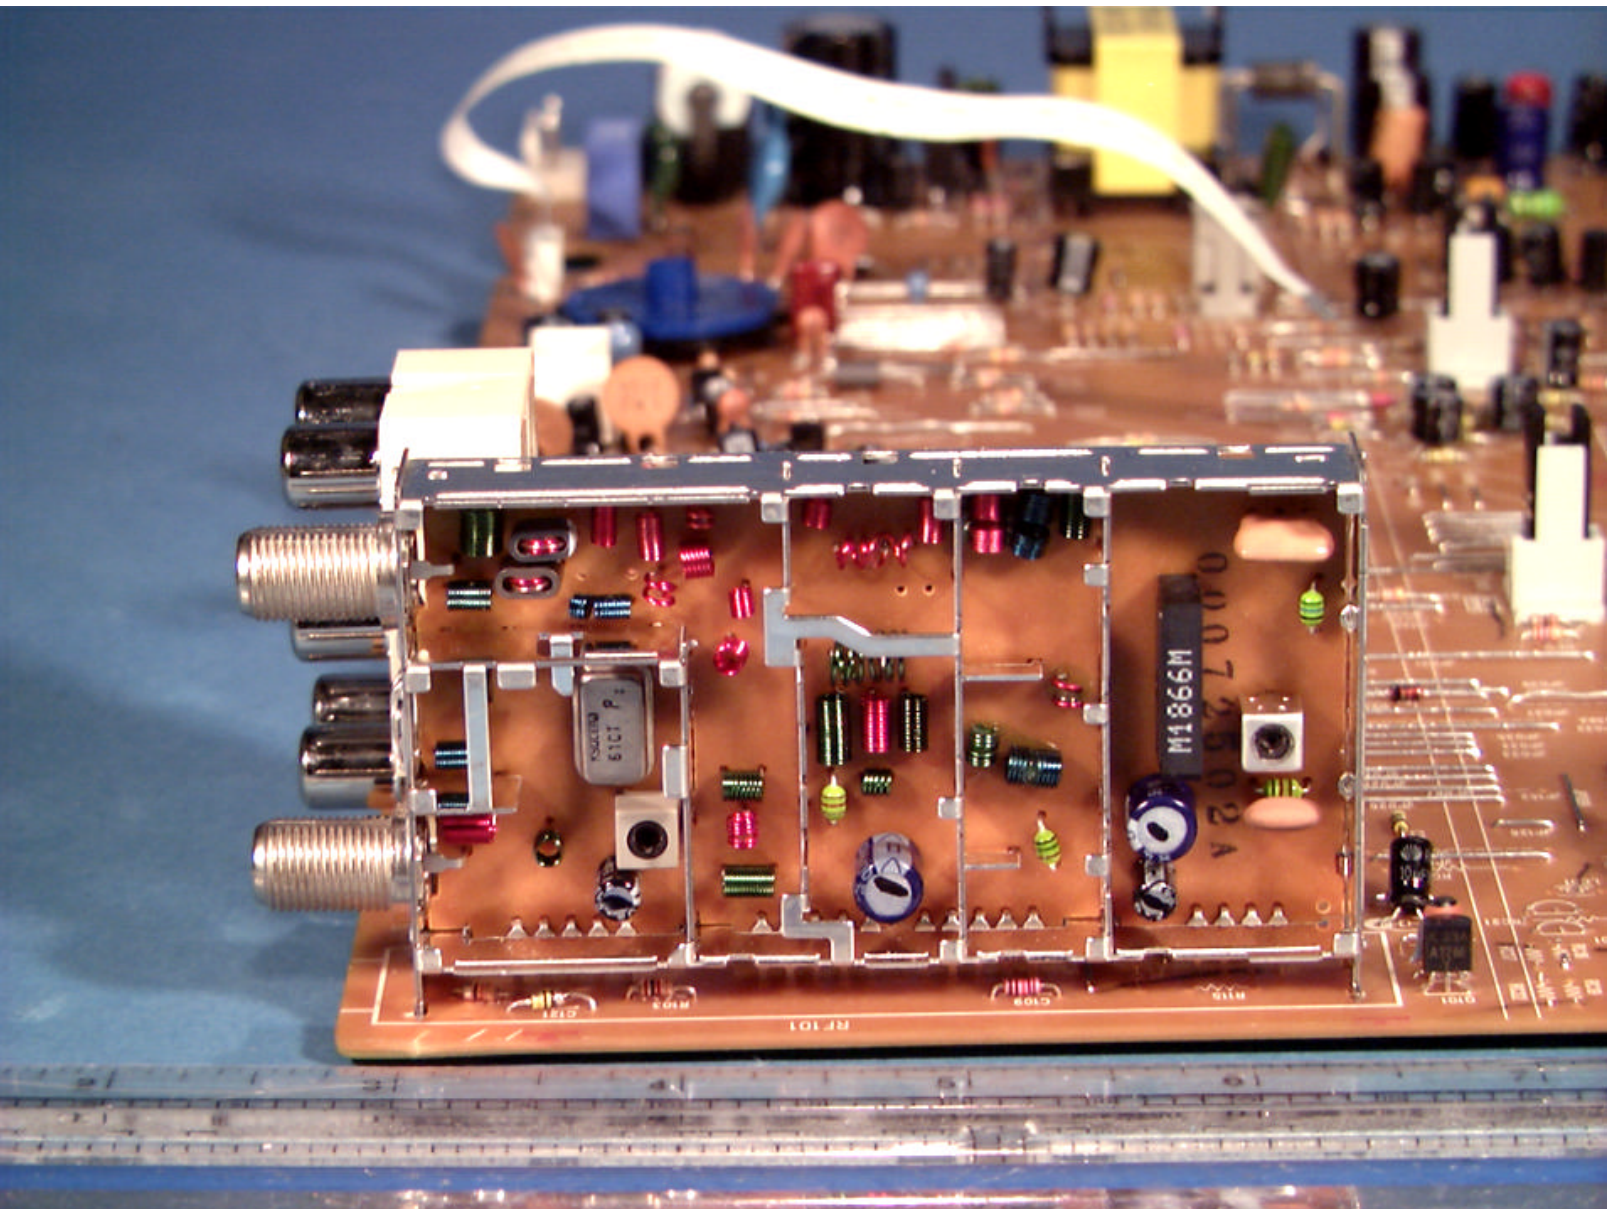

ATTACHMENT J – INTERNAL PHOTOGRAPHS

© 2001 PCTEST Lab

DAEWOO FCC ID: C5F7NF0007
VHS Video Cassette Player

NVLAP Lab Code: 100431-0

© 2001 PCTEST Lab

DAEWOO FCC ID: C5F7NF0007
VHS Video Cassette Player

NVLAP Lab Code: 100431-0

© 2001 PCTEST Lab

DAEWOO FCC ID: C5F7NF0007
VHS Video Cassette Player

NVLAP Lab Code: 100431-0