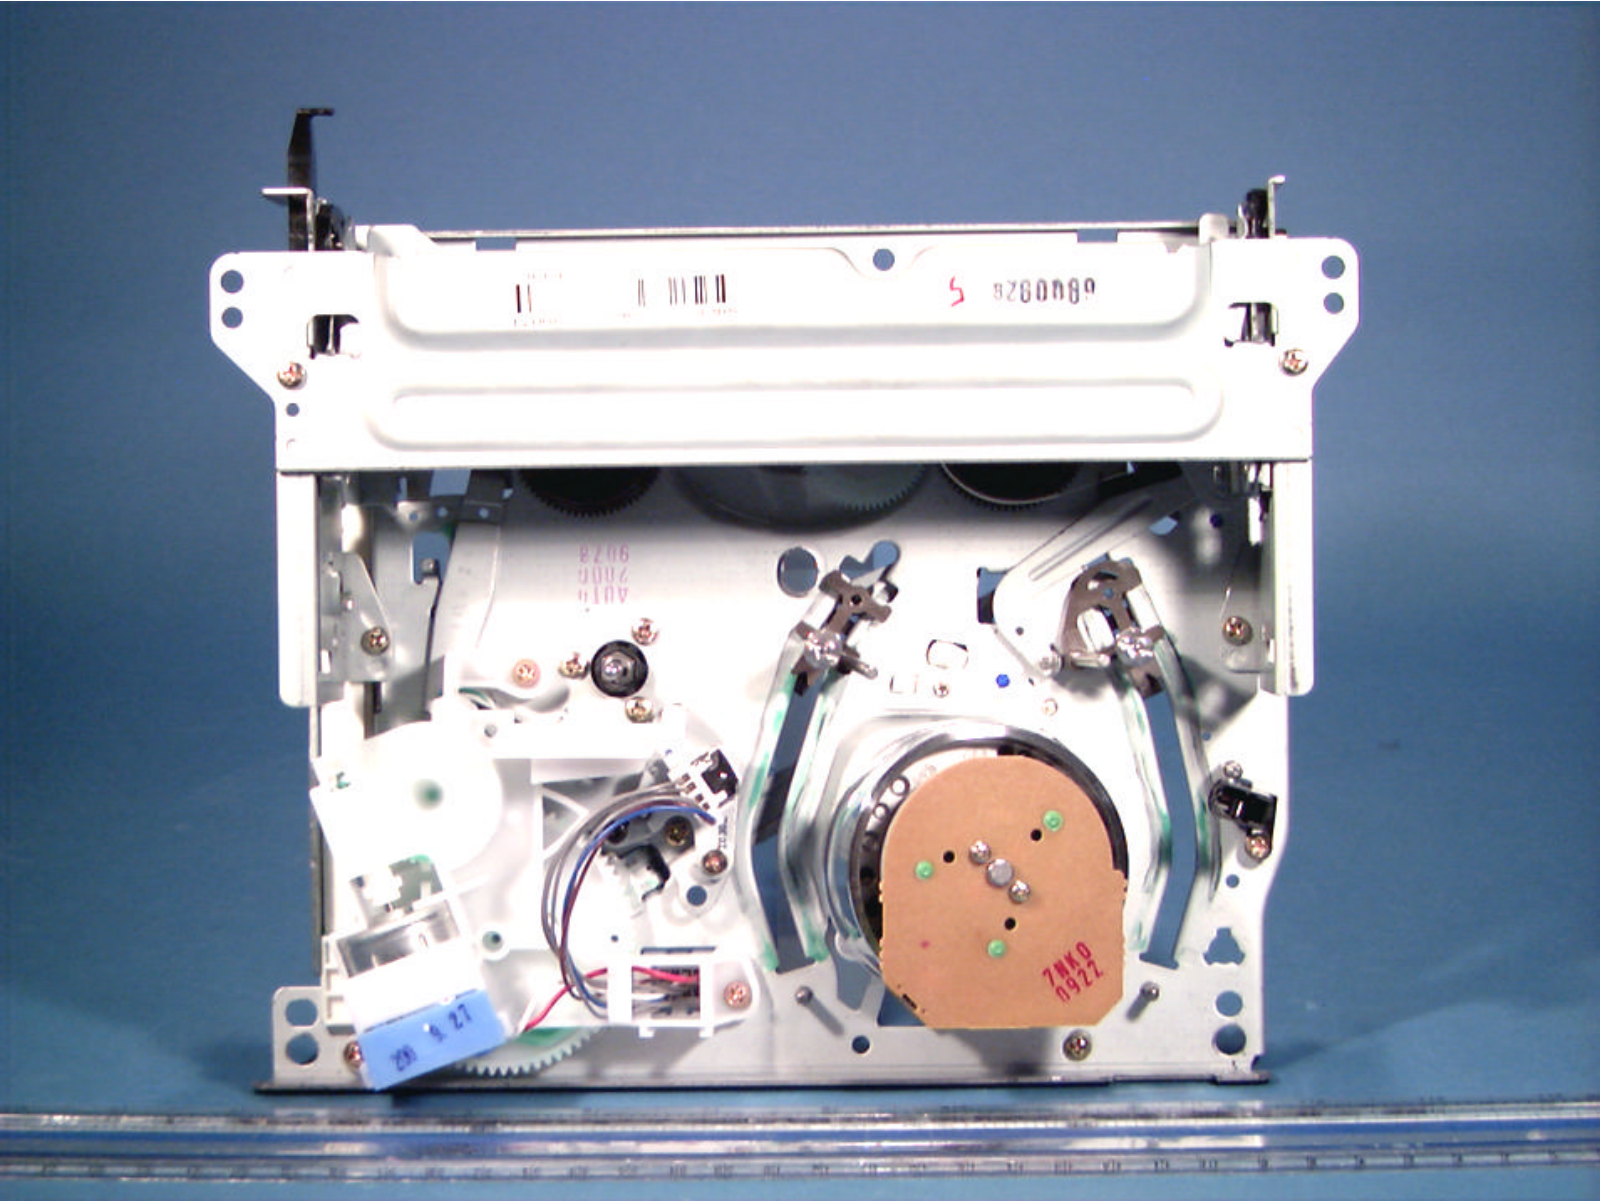

ATTACHMENT J – INTERNAL PHOTOGRAPHS

© 2001 PCTEST Lab

DAEWOO FCC ID: C5F7NF0007
VHS Video Cassette Player

NVLAP Lab Code: 100431-0

© 2001 PCTEST Lab

DAEWOO FCC ID: C5F7NF0007
VHS Video Cassette Player

NVLAP Lab Code: 100431-0

© 2001 PCTEST Lab

DAEWOO FCC ID: C5F7NF0007
VHS Video Cassette Player

NVLAP Lab Code: 100431-0