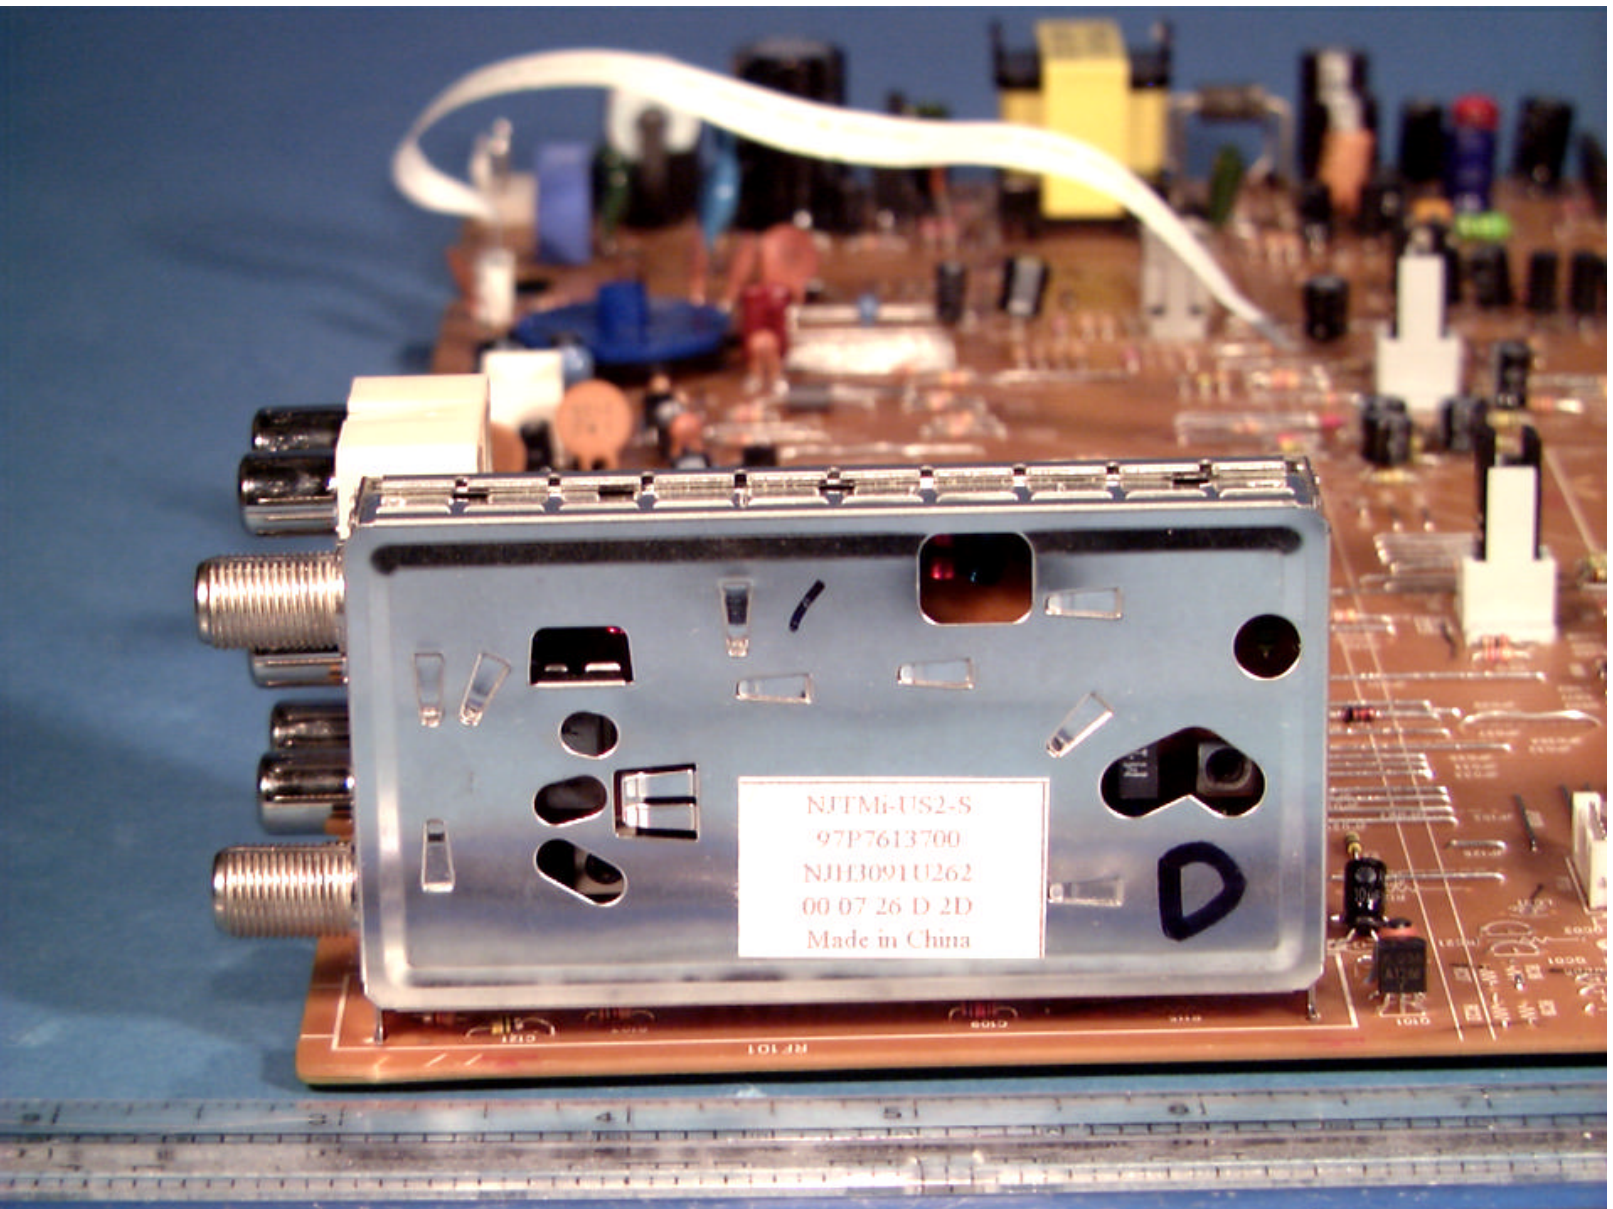

ATTACHMENT J – INTERNAL PHOTOGRAPHS

© 2001 PCTEST Lab

DAEWOO FCC ID: C5F7NF0007
VHS Video Cassette Player

NVLAP Lab Code: 100431-0

© 2001 PCTEST Lab

DAEWOO FCC ID: C5F7NF0007
VHS Video Cassette Player

NVLAP Lab Code: 100431-0

© 2001 PCTEST Lab

DAEWOO FCC ID: C5F7NF0007
VHS Video Cassette Player

NVLAP Lab Code: 100431-0