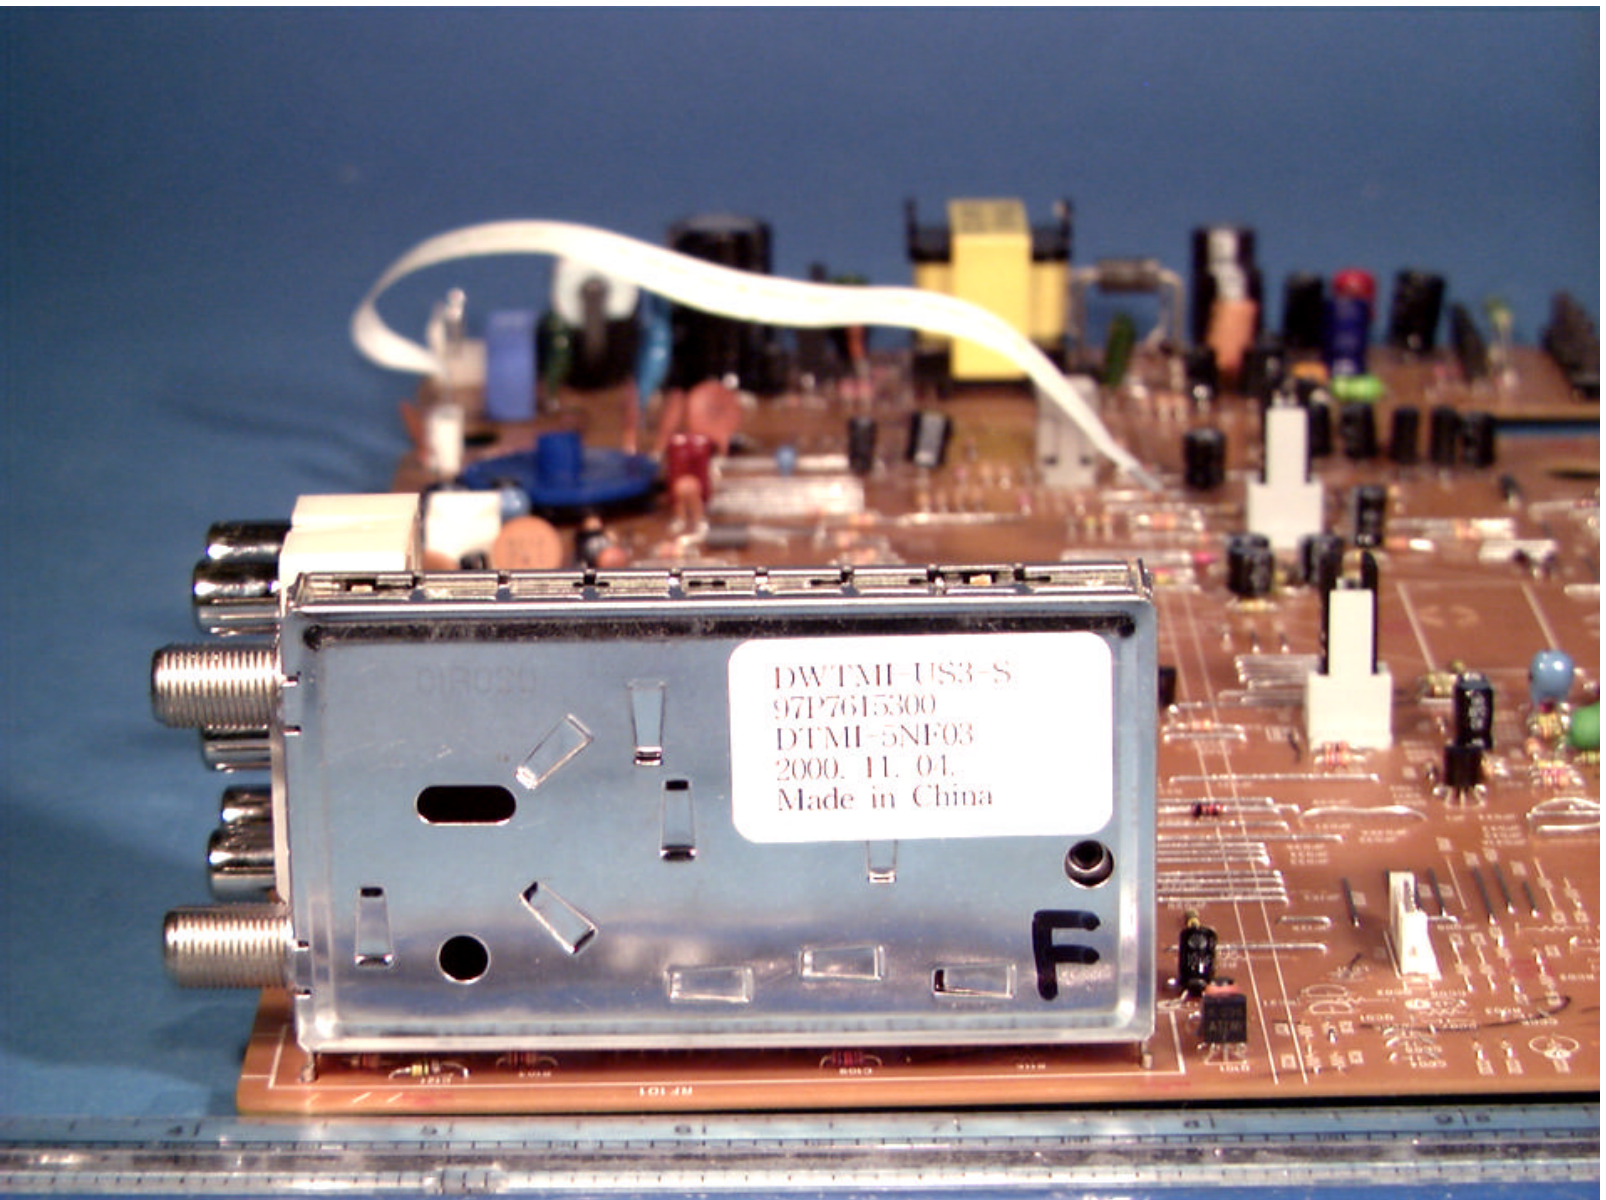

ATTACHMENT J – INTERNAL PHOTOGRAPHS

© 2001 PCTEST Lab

DAEWOO FCC ID: C5F7NF0007
VHS Video Cassette Player

NVLAP Lab Code: 100431-0

© 2001 PCTEST Lab

DAEWOO FCC ID: C5F7NF0007
VHS Video Cassette Player

NVLAP Lab Code: 100431-0

© 2001 PCTEST Lab

DAEWOO FCC ID: C5F7NF0007
VHS Video Cassette Player

NVLAP Lab Code: 100431-0