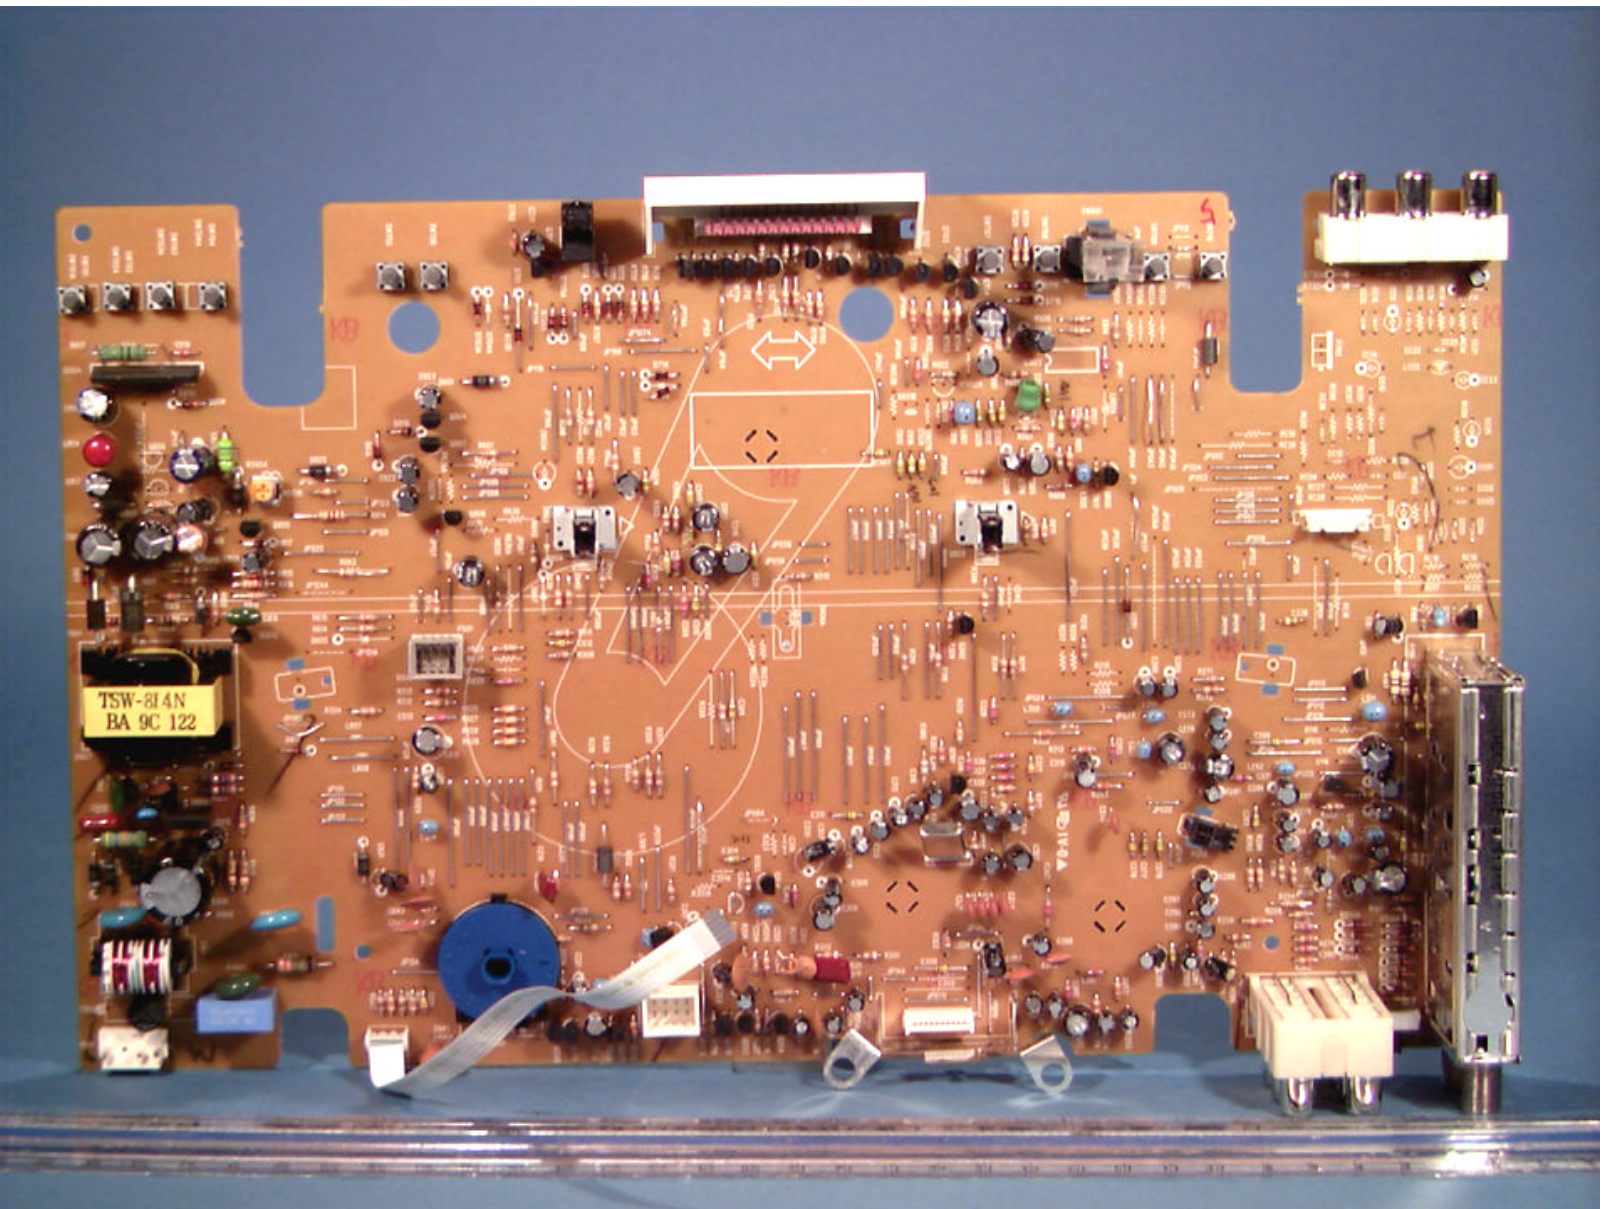

**ATTACHMENT J – INTERNAL PHOTOGRAPHS**

---

© 2001 PCTEST Lab

DAEWOO FCC ID: C5F7NF0007  
VHS Video Cassette Player

NVLAP Lab Code: 100431-0

© 2001 PCTEST Lab

DAEWOO FCC ID: C5F7NF0007  
VHS Video Cassette Player

NVLAP Lab Code: 100431-0

© 2001 PCTEST Lab

DAEWOO FCC ID: C5F7NF0007  
VHS Video Cassette Player

NVLAP Lab Code: 100431-0