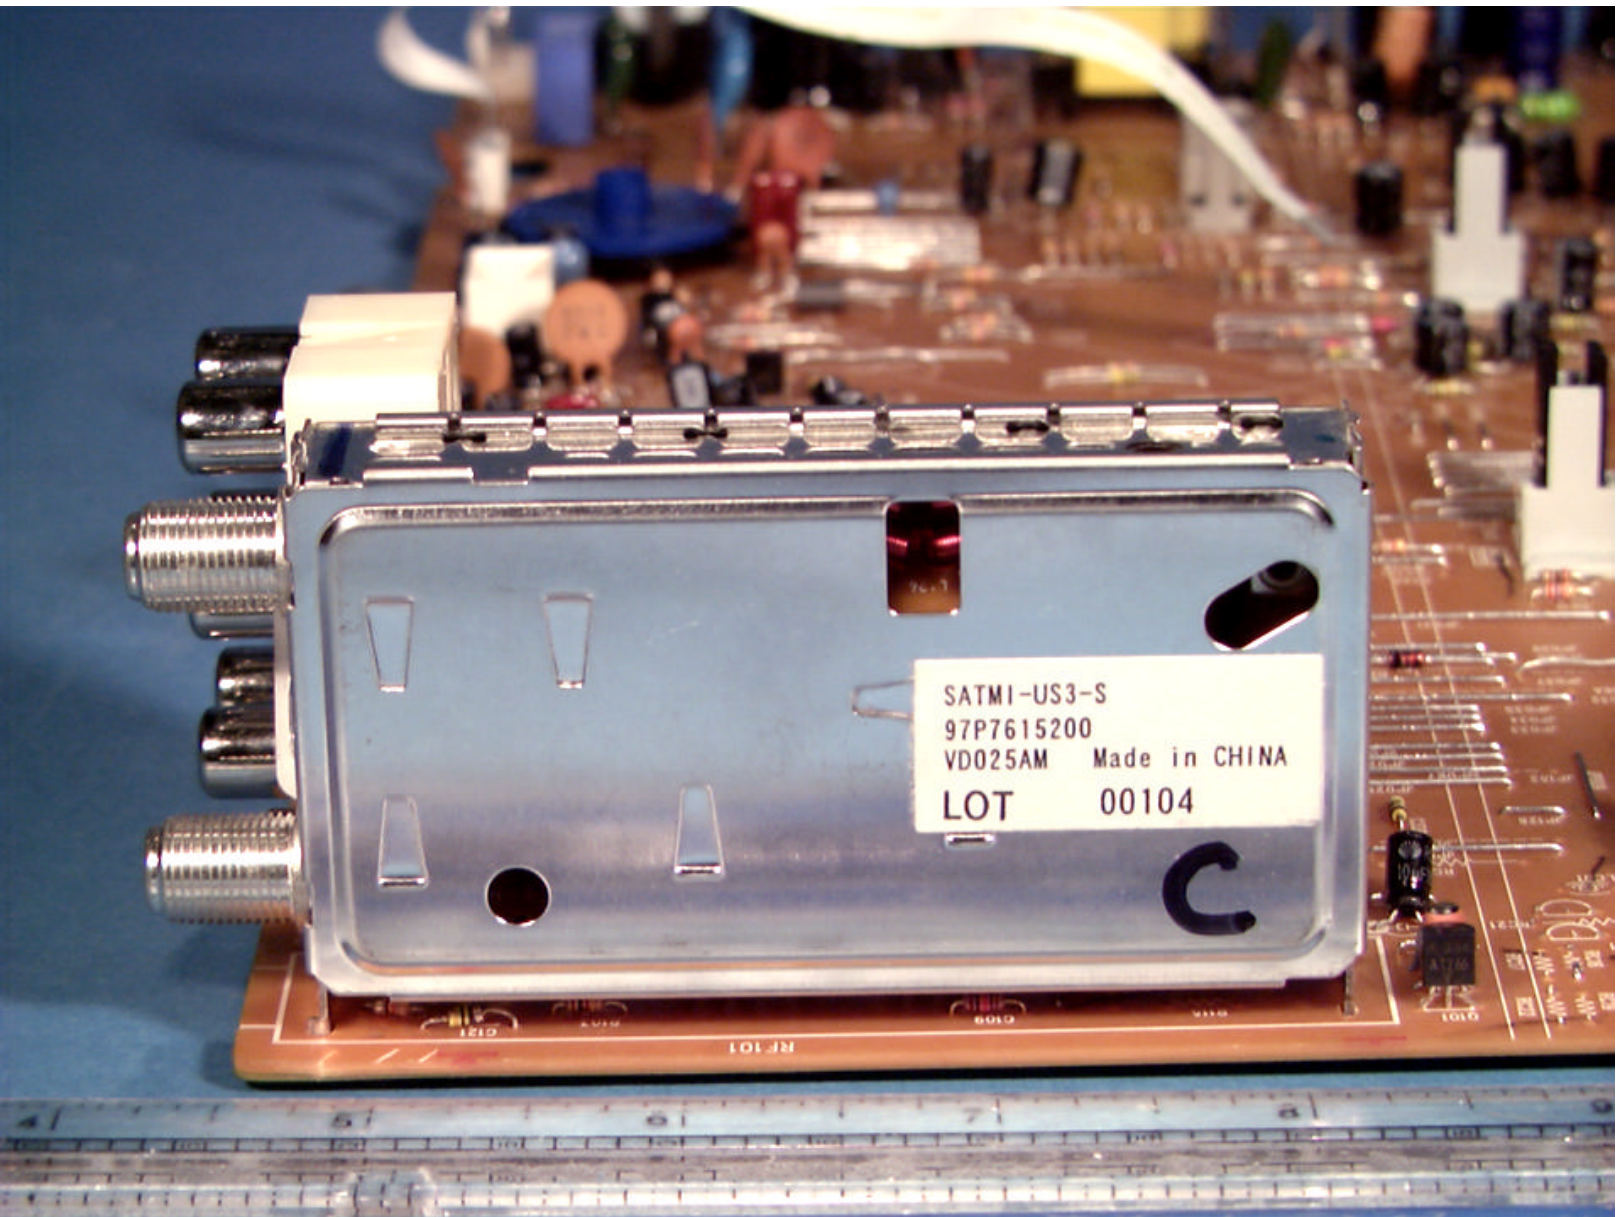

**ATTACHMENT J – INTERNAL PHOTOGRAPHS**

---

© 2001 PCTEST Lab

DAEWOO FCC ID: C5F7NF0007  
VHS Video Cassette Player

NVLAP Lab Code: 100431-0

© 2001 PCTEST Lab

DAEWOO FCC ID: C5F7NF0007  
VHS Video Cassette Player

NVLAP Lab Code: 100431-0

© 2001 PCTEST Lab

DAEWOO FCC ID: C5F7NF0007  
VHS Video Cassette Player

NVLAP Lab Code: 100431-0