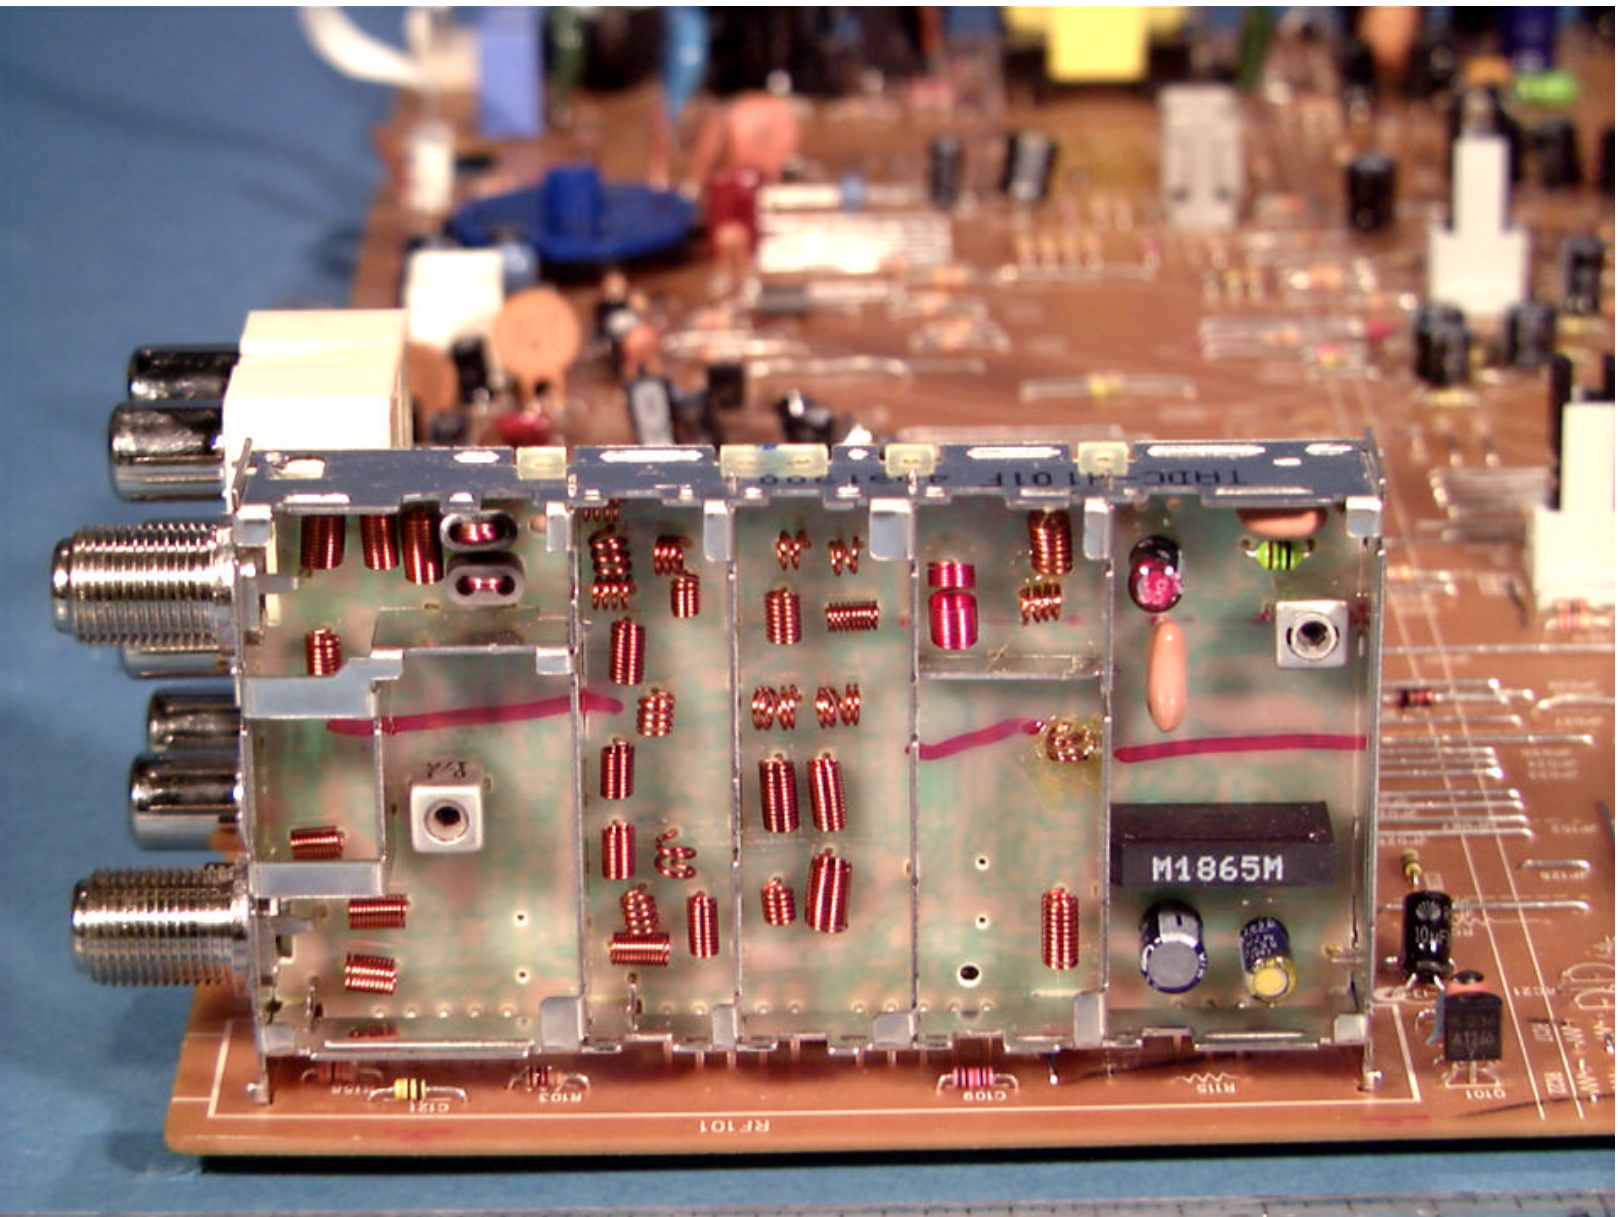

**ATTACHMENT J – INTERNAL PHOTOGRAPHS**

---

© 2001 PCTEST Lab

DAEWOO FCC ID: C5F7NF0007  
VHS Video Cassette Player

NVLAP Lab Code: 100431-0

© 2001 PCTEST Lab

DAEWOO FCC ID: C5F7NF0007  
VHS Video Cassette Player

NVLAP Lab Code: 100431-0

© 2001 PCTEST Lab

DAEWOO FCC ID: C5F7NF0007  
VHS Video Cassette Player

NVLAP Lab Code: 100431-0