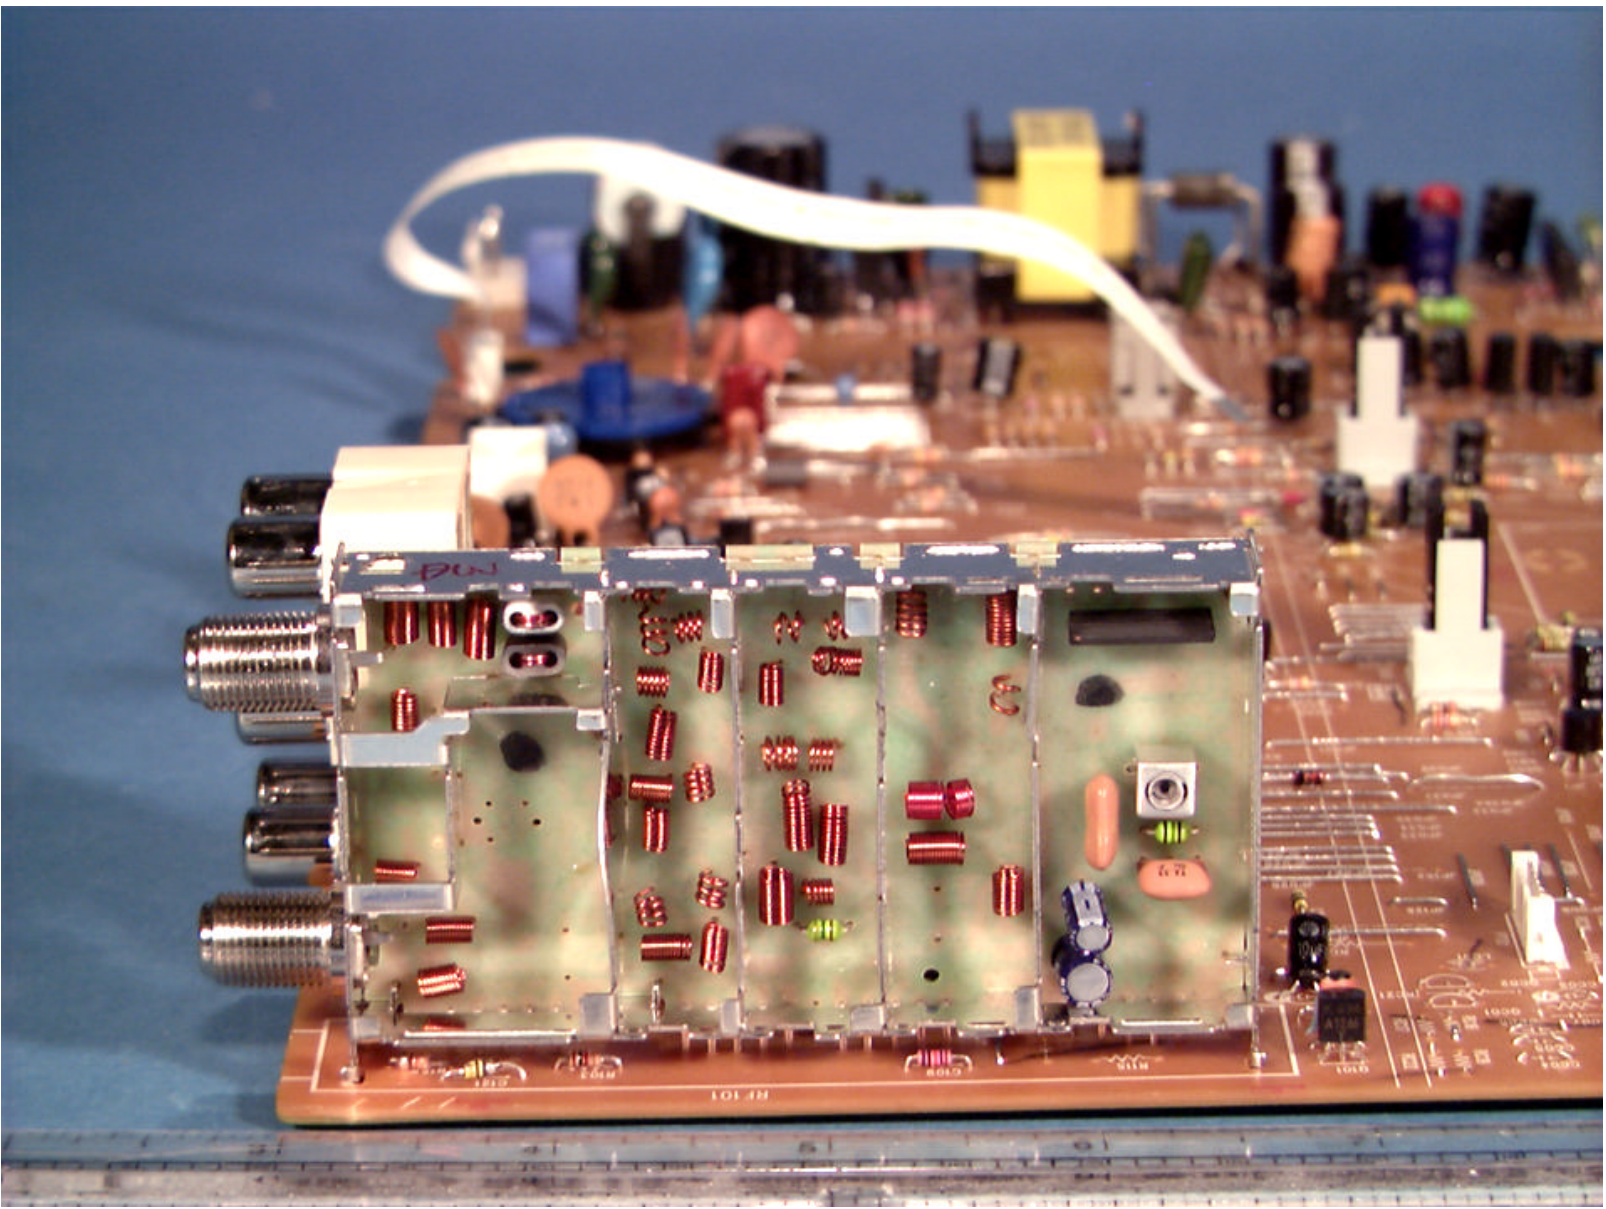

**ATTACHMENT J – INTERNAL PHOTOGRAPHS**

---

© 2001 PCTEST Lab

DAEWOO FCC ID: C5F7NF0007  
VHS Video Cassette Player

NVLAP Lab Code: 100431-0

© 2001 PCTEST Lab

DAEWOO FCC ID: C5F7NF0007  
VHS Video Cassette Player

NVLAP Lab Code: 100431-0

© 2001 PCTEST Lab

DAEWOO FCC ID: C5F7NF0007  
VHS Video Cassette Player

NVLAP Lab Code: 100431-0