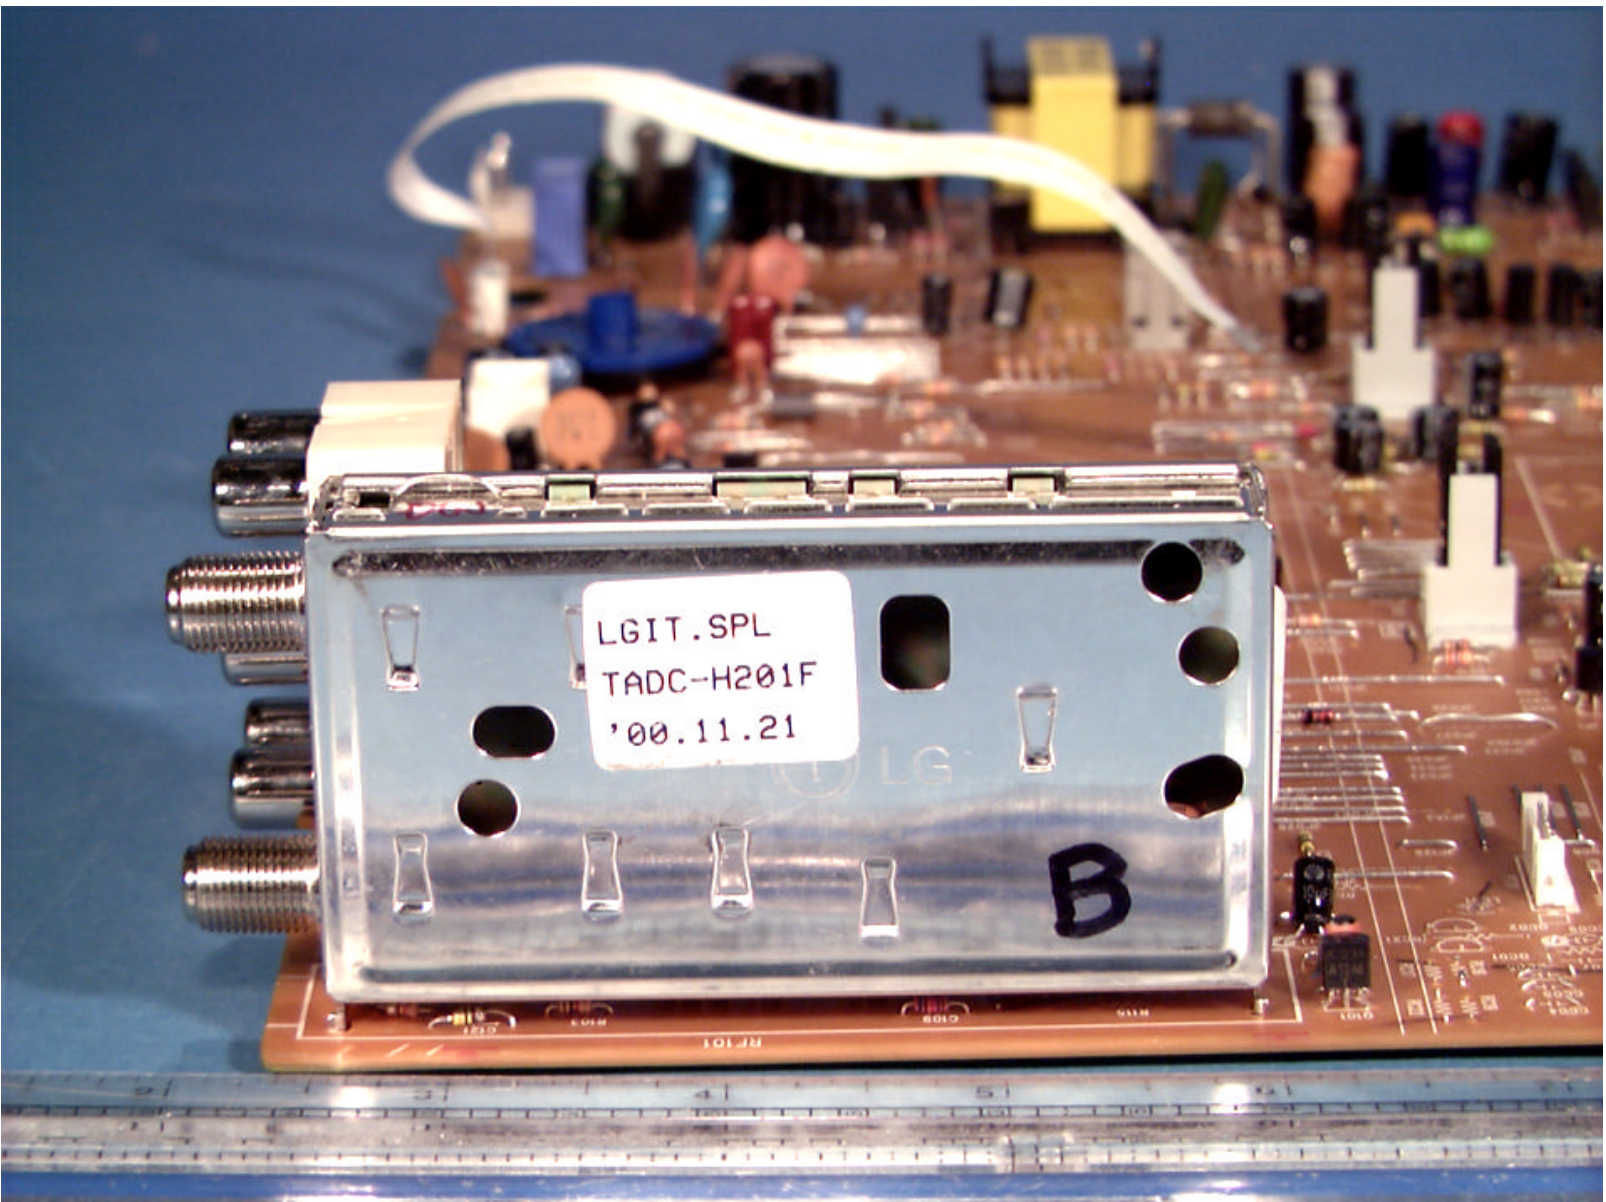

**ATTACHMENT J – INTERNAL PHOTOGRAPHS**

---

© 2001 PCTEST Lab

DAEWOO FCC ID: C5F7NF0007  
VHS Video Cassette Player

NVLAP Lab Code: 100431-0

© 2001 PCTEST Lab

DAEWOO FCC ID: C5F7NF0007  
VHS Video Cassette Player

NVLAP Lab Code: 100431-0

© 2001 PCTEST Lab

DAEWOO FCC ID: C5F7NF0007  
VHS Video Cassette Player

NVLAP Lab Code: 100431-0