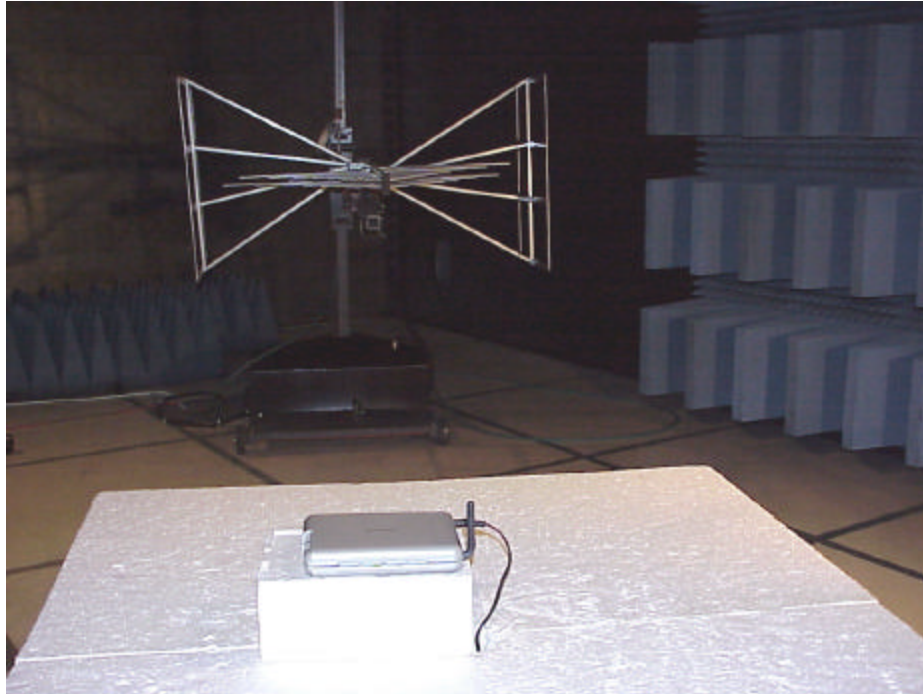

TEST SETUP PHOTOS

EUT: The Microsoft Broadband Networking Wireless Base Station
Model: MN-700

FCC ID: C3KMN700
IC: 3048A-MN700

Test setup – Radiated measurements

Test setup – AC Line conducted emissions

TEST SETUP PHOTOS

EUT: The Microsoft Broadband Networking Wireless Base Station
Model: MN-700

FCC ID: C3KMN700
IC: 3048A-MN700

Test setup – Conducted measurements