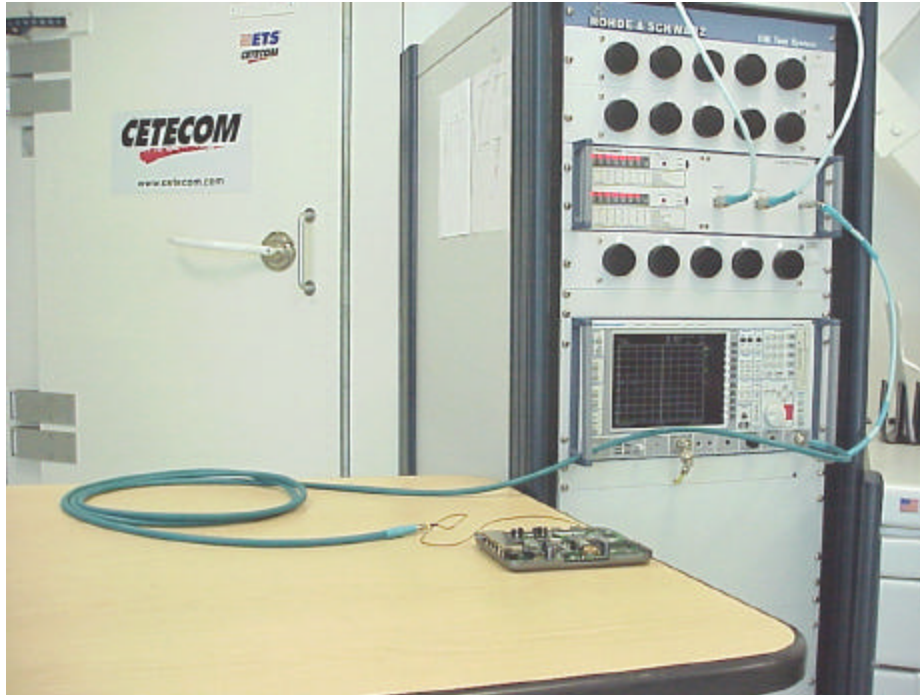

TEST SETUP PHOTOS

EUT: The Microsoft Broadband Networking Wireless Base Station
Model: MN-700

FCC ID: C3KMN700
IC: 3048A-MN700

Test setup – Radiated measurements

Test setup – AC Line conducted emissions

TEST SETUP PHOTOS

EUT: The Microsoft Broadband Networking Wireless Base Station
Model: MN-700

FCC ID: C3KMN700
IC: 3048A-MN700

Test setup – Conducted measurements