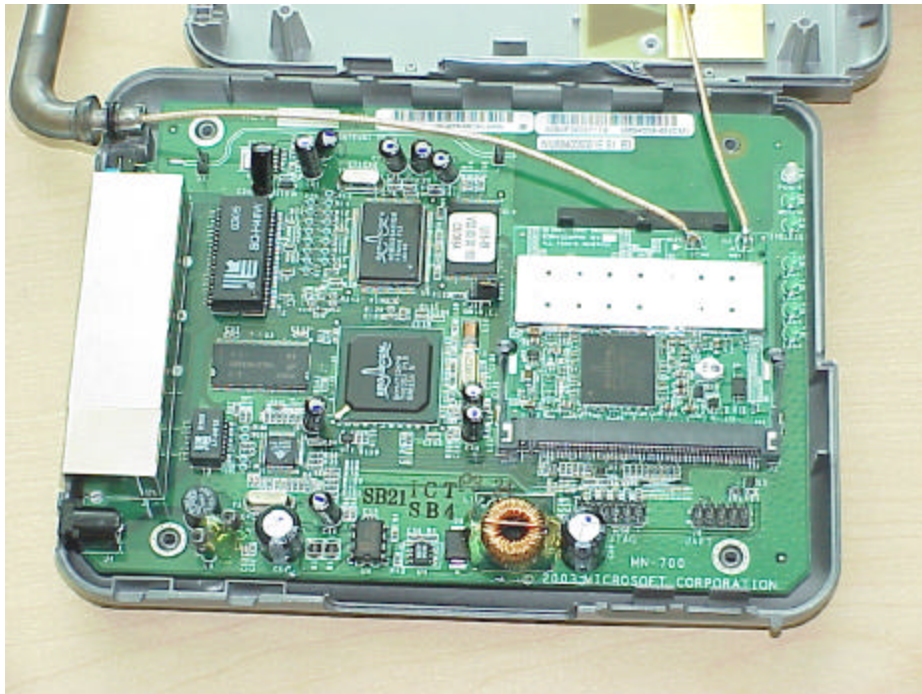

INTERNAL PHOTOS

EUT: The Microsoft Broadband Networking Wireless Base Station
Model: MN-700

FCC ID: C3KMN700
IC: 3048A-MN700

EUT – Open view

PCB – Top view

INTERNAL PHOTOS

EUT: The Microsoft Broadband Networking Wireless Base Station
Model: MN-700

FCC ID: C3KMN700
IC: 3048A-MN700

PCB – Bottom view

PCB – Top view without WLAN

INTERNAL PHOTOS

EUT: The Microsoft Broadband Networking Wireless Base Station
Model: MN-700

FCC ID: C3KMN700
IC: 3048A-MN700

PCB WLAN - Top view

INTERNAL PHOTOS

EUT: The Microsoft Broadband Networking Wireless Base Station
Model: MN-700

FCC ID: C3KMN700
IC: 3048A-MN700

PCB WLAN - Bottom view