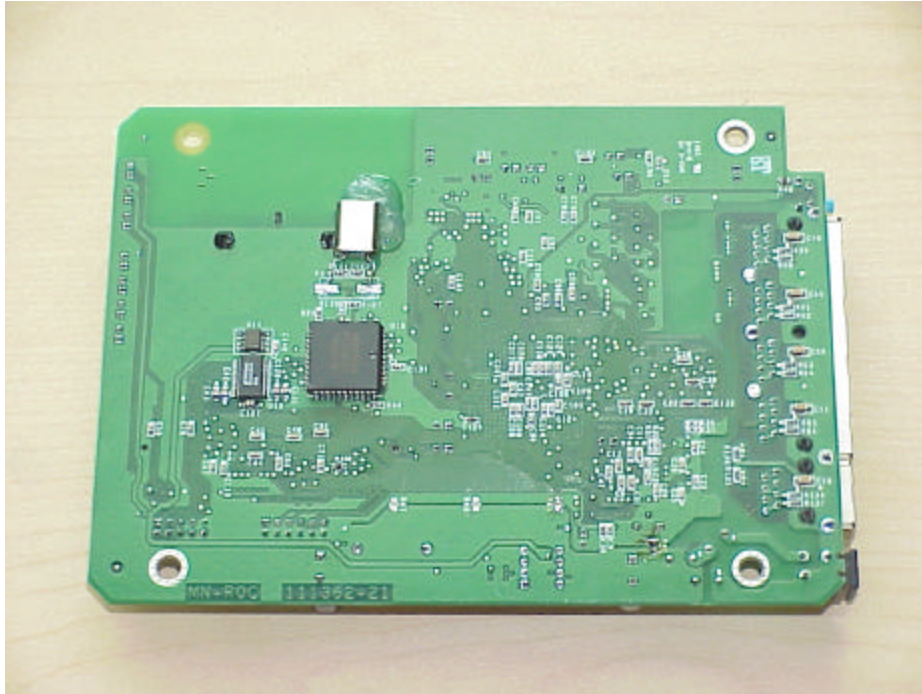

INTERNAL PHOTOS

EUT: The Microsoft Broadband Networking Wireless Base Station
Model: MN-700

FCC ID: C3KMN700
IC: 3048A-MN700

EUT – Open view

PCB – Top view

INTERNAL PHOTOS

EUT: The Microsoft Broadband Networking Wireless Base Station
Model: MN-700

FCC ID: C3KMN700
IC: 3048A-MN700

PCB – Bottom view

PCB – Top view without WLAN

INTERNAL PHOTOS

EUT: The Microsoft Broadband Networking Wireless Base Station
Model: MN-700

FCC ID: C3KMN700
IC: 3048A-MN700

PCB WLAN - Top view

INTERNAL PHOTOS

EUT: The Microsoft Broadband Networking Wireless Base Station
Model: MN-700

FCC ID: C3KMN700
IC: 3048A-MN700

PCB WLAN - Bottom view