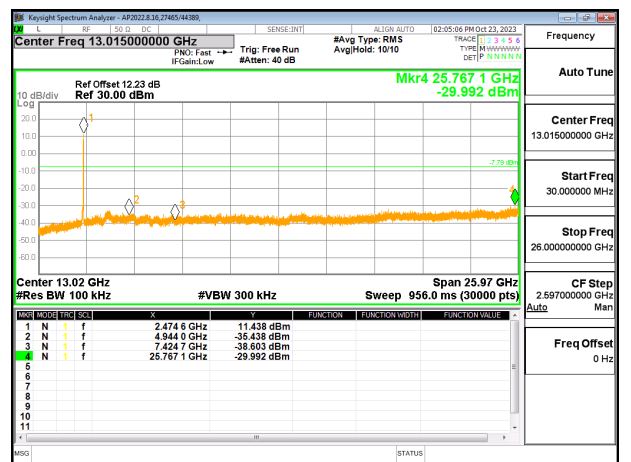

10.7.2. 802.11g MODE

2TX CHAIN 0 + CHAIN 1 MODE

LOW CHANNEL 1 BANDEDGE CHAIN 0

OUT-OF-BAND LOW CHANNEL 1 CHAIN 0

IN-BAND REFERENCE LEVEL CHAIN 0

OUT-OF-BAND MID CHANNEL CHAIN 0

HIGH CHANNEL 13 BANDEDGE CHAIN 0

OUT-OF-BAND HIGH CHANNEL 13 CHAIN 0

LOW CHANNEL 1 BANDEDGE CHAIN 1

OUT-OF-BAND LOW CHANNEL 1 CHAIN 1

IN-BAND REFERENCE LEVEL CHAIN 1

OUT-OF-BAND MID CHANNEL 1 CHAIN 1

HIGH CHANNEL 13 BANDEDGE CHAIN 1

OUT-OF-BAND HIGH CHANNEL 13 CHAIN 1

10.7.3. 802.11n HT20 MODE

2TX CHAIN 0 + CHAIN 1 MODE

LOW CHANNEL 1 BANDEDGE CHAIN 0

OUT-OF-BAND LOW CHANNEL 1 CHAIN 0

IN-BAND REFERENCE LEVEL CHAIN 0

OUT-OF-BAND MID CHANNEL CHAIN 0

HIGH CHANNEL 13 BANDEDGE CHAIN 0