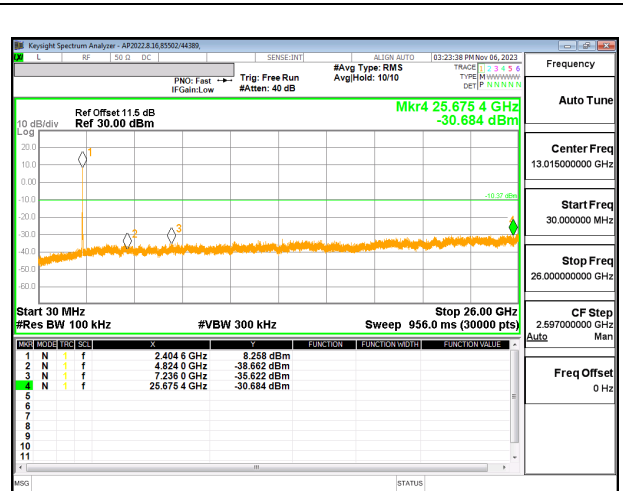

10.7.8. 802.11be EHT20 106T MODE

2TX CHAIN 0 + CHAIN 1 MODE

LOW CHANNEL 1 BANDEDGE CHAIN 0

OUT-OF-BAND LOW CHANNEL 1 CHAIN 0

IN-BAND REFERENCE LEVEL CHAIN 0

OUT-OF-BAND MID CHANNEL CHAIN 0

HIGH CHANNEL 13 BANDEDGE CHAIN 0

OUT-OF-BAND HIGH CHANNEL 13 CHAIN 0

LOW CHANNEL 1 BANDEDGE CHAIN 1

OUT-OF-BAND LOW CHANNEL 1 CHAIN 1

IN-BAND REFERENCE LEVEL CHAIN 1

OUT-OF-BAND MID CHANNEL CHAIN 1

HIGH CHANNEL 13 BANDEDGE CHAIN 1

OUT-OF-BAND HIGH CHANNEL 13 CHAIN 1

10.7.9. 802.11be EHT20 106T + 26T MODE

2TX CHAIN 0 + CHAIN 1 MODE

LOW CHANNEL 1 BANDEDGE CHAIN 0

OUT-OF-BAND LOW CHANNEL 1 CHAIN 0

IN-BAND REFERENCE LEVEL CHAIN 0

OUT-OF-BAND MID CHANNEL CHAIN 0

HIGH CHANNEL 13 BANDEDGE CHAIN 0