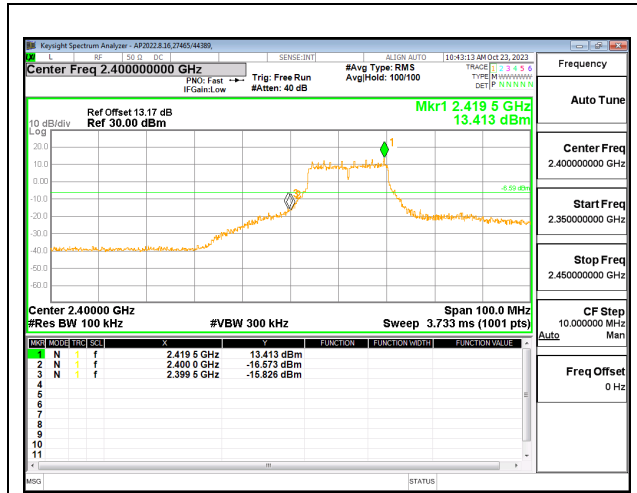

10.7.2. 802.11g MODE

2TX CHAIN 0 + CHAIN 1 MODE

LOW CHANNEL 1 BANDEDGE CHAIN 0

OUT-OF-BAND LOW CHANNEL 1 CHAIN 0

IN-BAND REFERENCE LEVEL CHAIN 0

OUT-OF-BAND MID CHANNEL CHAIN 0

HIGH CHANNEL 13 BANDEDGE CHAIN 0

OUT-OF-BAND HIGH CHANNEL 13 CHAIN 0

LOW CHANNEL 1 BANDEDGE CHAIN 1

OUT-OF-BAND LOW CHANNEL 1 CHAIN 1

IN-BAND REFERENCE LEVEL CHAIN 1

OUT-OF-BAND MID CHANNEL 1 CHAIN 1

HIGH CHANNEL 13 BANDEDGE CHAIN 1

OUT-OF-BAND HIGH CHANNEL 13 CHAIN 1

10.7.3. 802.11n HT20 MODE

2TX CHAIN 0 + CHAIN 1 MODE

LOW CHANNEL 1 BANDEDGE CHAIN 0

OUT-OF-BAND LOW CHANNEL 1 CHAIN 0

IN-BAND REFERENCE LEVEL CHAIN 0

OUT-OF-BAND MID CHANNEL CHAIN 0

HIGH CHANNEL 13 BANDEDGE CHAIN 0