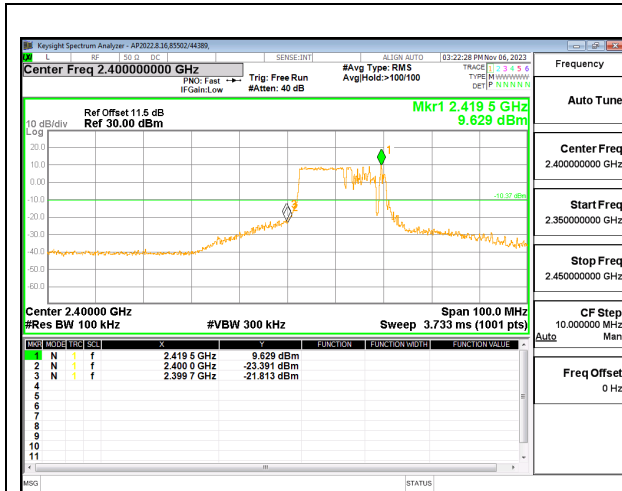

OUT-OF-BAND HIGH CHANNEL 13 CHAIN 0

LOW CHANNEL 1 BANDEDGE CHAIN 1

OUT-OF-BAND LOW CHANNEL 1 CHAIN 1

IN-BAND REFERENCE LEVEL CHAIN 1

OUT-OF-BAND MID CHANNEL CHAIN 1

HIGH CHANNEL 13 BANDEDGE CHAIN 1

OUT-OF-BAND HIGH CHANNEL 13 CHAIN 1

10.7.9. 802.11be EHT20 106T + 26T MODE

2TX CHAIN 0 + CHAIN 1 MODE

LOW CHANNEL 1 BANDEDGE CHAIN 0

OUT-OF-BAND LOW CHANNEL 1 CHAIN 0

IN-BAND REFERENCE LEVEL CHAIN 0

OUT-OF-BAND MID CHANNEL CHAIN 0

HIGH CHANNEL 13 BANDEDGE CHAIN 0