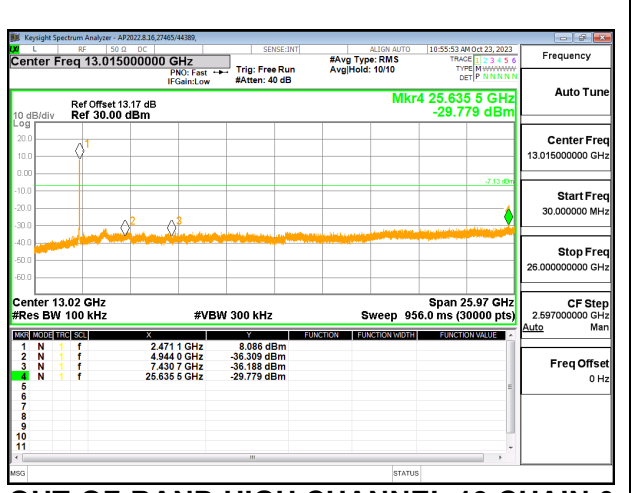

10.7.2. 802.11g MODE

2TX CHAIN 0 + CHAIN 1 MODE

LOW CHANNEL 1 BANDEDGE CHAIN 0

OUT-OF-BAND LOW CHANNEL 1 CHAIN 0

IN-BAND REFERENCE LEVEL CHAIN 0

OUT-OF-BAND MID CHANNEL CHAIN 0

HIGH CHANNEL 13 BANDEDGE CHAIN 0

OUT-OF-BAND HIGH CHANNEL 13 CHAIN 0

LOW CHANNEL 1 BANDEDGE CHAIN 1

OUT-OF-BAND LOW CHANNEL 1 CHAIN 1

IN-BAND REFERENCE LEVEL CHAIN 1

OUT-OF-BAND MID CHANNEL 1 CHAIN 1

HIGH CHANNEL 13 BANDEDGE CHAIN 1

OUT-OF-BAND HIGH CHANNEL 13 CHAIN 1

10.7.3. 802.11n HT20 MODE

2TX CHAIN 0 + CHAIN 1 MODE

LOW CHANNEL 1 BANDEDGE CHAIN 0

OUT-OF-BAND LOW CHANNEL 1 CHAIN 0

IN-BAND REFERENCE LEVEL CHAIN 0

OUT-OF-BAND MID CHANNEL CHAIN 0

HIGH CHANNEL 13 BANDEDGE CHAIN 0