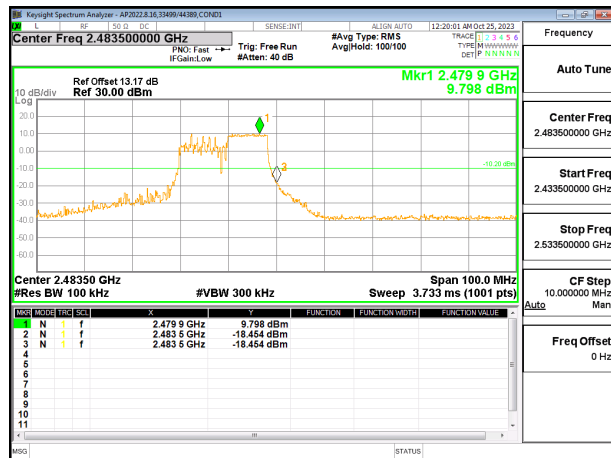

10.7.8. 802.11be EHT20 106T MODE

2TX CHAIN 0 + CHAIN 1 MODE

LOW CHANNEL 1 BANDEDGE CHAIN 0

OUT-OF-BAND LOW CHANNEL 1 CHAIN 0

IN-BAND REFERENCE LEVEL CHAIN 0

OUT-OF-BAND MID CHANNEL CHAIN 0

HIGH CHANNEL 13 BANDEDGE CHAIN 0

OUT-OF-BAND HIGH CHANNEL 13 CHAIN 0

LOW CHANNEL 1 BANDEDGE CHAIN 1

OUT-OF-BAND LOW CHANNEL 1 CHAIN 1

IN-BAND REFERENCE LEVEL CHAIN 1

OUT-OF-BAND MID CHANNEL CHAIN 1

HIGH CHANNEL 13 BANDEDGE CHAIN 1

OUT-OF-BAND HIGH CHANNEL 13 CHAIN 1