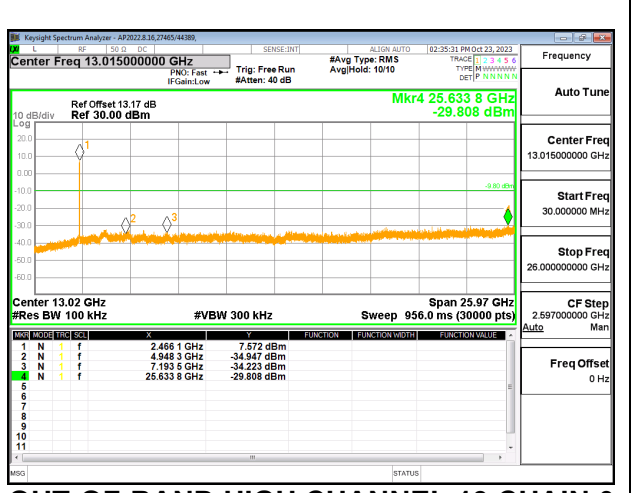

10.7.3. 802.11n HT20 MODE

2TX CHAIN 0 + CHAIN 1 MODE

LOW CHANNEL 1 BANDEDGE CHAIN 0

OUT-OF-BAND LOW CHANNEL 1 CHAIN 0

IN-BAND REFERENCE LEVEL CHAIN 0

OUT-OF-BAND MID CHANNEL CHAIN 0

HIGH CHANNEL 13 BANDEDGE CHAIN 0

OUT-OF-BAND HIGH CHANNEL 13 CHAIN 0

LOW CHANNEL 1 BANDEDGE CHAIN 1

OUT-OF-BAND LOW CHANNEL 1 CHAIN 1

IN-BAND REFERENCE LEVEL CHAIN 1

OUT-OF-BAND MID CHANNEL 1 CHAIN 1

HIGH CHANNEL 13 BANDEDGE CHAIN 1

OUT-OF-BAND HIGH CHANNEL 13 CHAIN 1