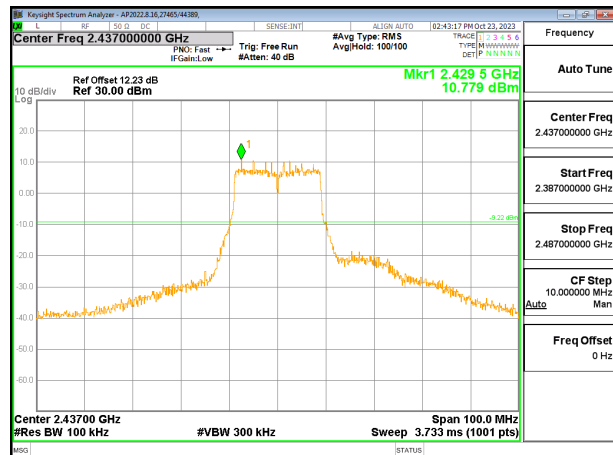

IN-BAND REFERENCE LEVEL CHAIN 1