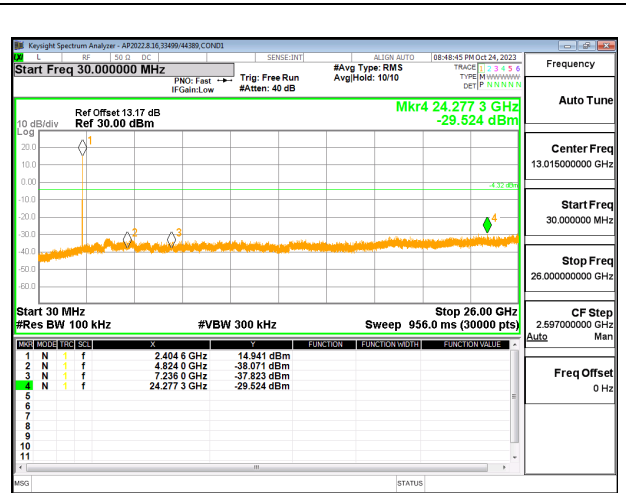

OUT-OF-BAND HIGH CHANNEL 11 CHAIN 0

LOW CHANNEL 3 BANDEDGE CHAIN 1

OUT-OF-BAND LOW CHANNEL 3 CHAIN 1

IN-BAND REFERENCE LEVEL CHAIN 1

OUT-OF-BAND MID CHANNEL 1

HIGH CHANNEL 11 BANDEDGE CHAIN 1

OUT-OF-BAND HIGH CHANNEL 11 CHAIN 1

10.7.5. 802.11be EHT20 26T MODE

2TX CHAIN 0 + CHAIN 1 MODE

LOW CHANNEL 1 BANDEDGE CHAIN 0

OUT-OF-BAND LOW CHANNEL 1 CHAIN 0

IN-BAND REFERENCE LEVEL CHAIN 0

OUT-OF-BAND MID CHANNEL CHAIN 0

HIGH CHANNEL 13 BANDEDGE CHAIN 0