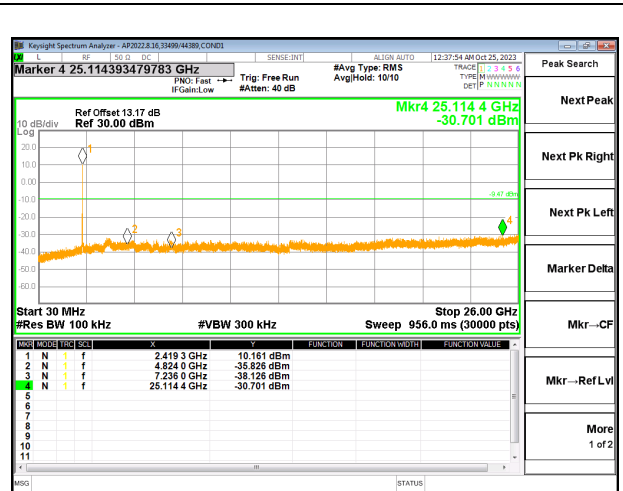

10.7.7. 802.11be EHT20 52T + 26T MODE

2TX CHAIN 0 + CHAIN 1 MODE

LOW CHANNEL 1 BANDEDGE CHAIN 0

OUT-OF-BAND LOW CHANNEL 1 CHAIN 0

IN-BAND REFERENCE LEVEL CHAIN 0

OUT-OF-BAND MID CHANNEL CHAIN 0

HIGH CHANNEL 13 BANDEDGE CHAIN 0

OUT-OF-BAND HIGH CHANNEL 13 CHAIN 0

LOW CHANNEL 1 BANDEDGE CHAIN 1

OUT-OF-BAND LOW CHANNEL 1 CHAIN 1

IN-BAND REFERENCE LEVEL CHAIN 1

OUT-OF-BAND MID CHANNEL CHAIN 1

HIGH CHANNEL 13 BANDEDGE CHAIN 1

OUT-OF-BAND HIGH CHANNEL 13 CHAIN 1

10.7.8. 802.11be EHT20 106T MODE

2TX CHAIN 0 + CHAIN 1 MODE

LOW CHANNEL 1 BANDEDGE CHAIN 0

OUT-OF-BAND LOW CHANNEL 1 CHAIN 0

IN-BAND REFERENCE LEVEL CHAIN 0

OUT-OF-BAND MID CHANNEL CHAIN 0

HIGH CHANNEL 13 BANDEDGE CHAIN 0