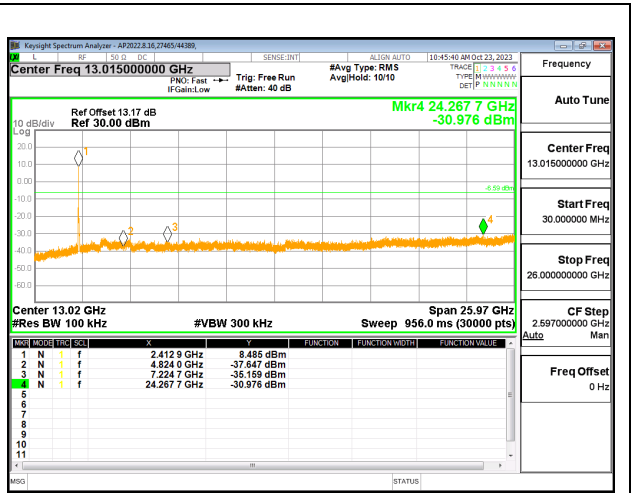

10.7.2. 802.11g MODE

2TX CHAIN 0 + CHAIN 1 MODE

LOW CHANNEL 1 BANDEDGE CHAIN 0

OUT-OF-BAND LOW CHANNEL 1 CHAIN 0

IN-BAND REFERENCE LEVEL CHAIN 0

OUT-OF-BAND MID CHANNEL CHAIN 0

HIGH CHANNEL 13 BANDEDGE CHAIN 0

OUT-OF-BAND HIGH CHANNEL 13 CHAIN 0

LOW CHANNEL 1 BANDEDGE CHAIN 1

OUT-OF-BAND LOW CHANNEL 1 CHAIN 1

IN-BAND REFERENCE LEVEL CHAIN 1

OUT-OF-BAND MID CHANNEL 1 CHAIN 1

HIGH CHANNEL 13 BANDEDGE CHAIN 1

OUT-OF-BAND HIGH CHANNEL 13 CHAIN 1

10.7.3. 802.11n HT20 MODE

2TX CHAIN 0 + CHAIN 1 MODE

LOW CHANNEL 1 BANDEDGE CHAIN 0

OUT-OF-BAND LOW CHANNEL 1 CHAIN 0

IN-BAND REFERENCE LEVEL CHAIN 0

OUT-OF-BAND MID CHANNEL CHAIN 0

HIGH CHANNEL 13 BANDEDGE CHAIN 0