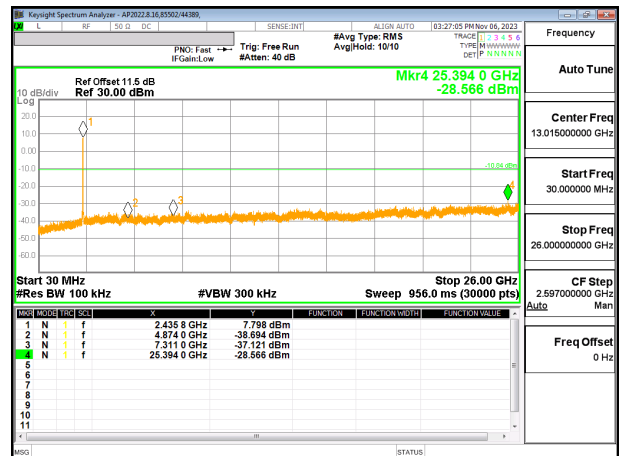

10.7.9. 802.11be EHT20 106T + 26T MODE

2TX CHAIN 0 + CHAIN 1 MODE

LOW CHANNEL 1 BANDEDGE CHAIN 0

OUT-OF-BAND LOW CHANNEL 1 CHAIN 0

IN-BAND REFERENCE LEVEL CHAIN 0

OUT-OF-BAND MID CHANNEL CHAIN 0

HIGH CHANNEL 13 BANDEDGE CHAIN 0