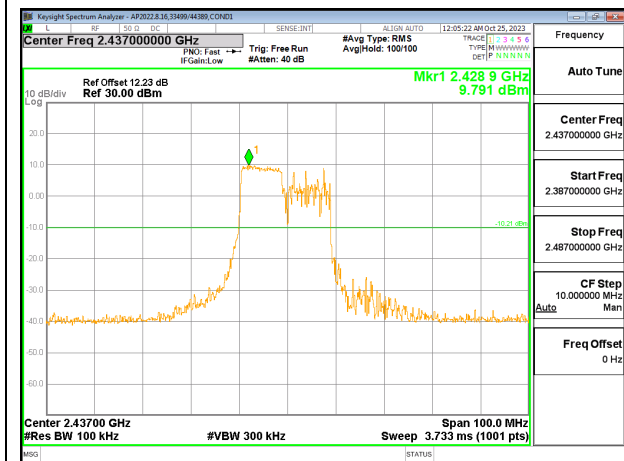

10.7.8. 802.11be EHT20 106T MODE

2TX CHAIN 0 + CHAIN 1 MODE

LOW CHANNEL 1 BANDEDGE CHAIN 0

OUT-OF-BAND LOW CHANNEL 1 CHAIN 0

IN-BAND REFERENCE LEVEL CHAIN 0

OUT-OF-BAND MID CHANNEL CHAIN 0

HIGH CHANNEL 13 BANDEDGE CHAIN 0

OUT-OF-BAND HIGH CHANNEL 13 CHAIN 0

LOW CHANNEL 1 BANDEDGE CHAIN 1

OUT-OF-BAND LOW CHANNEL 1 CHAIN 1

IN-BAND REFERENCE LEVEL CHAIN 1

OUT-OF-BAND MID CHANNEL CHAIN 1

HIGH CHANNEL 13 BANDEDGE CHAIN 1

OUT-OF-BAND HIGH CHANNEL 13 CHAIN 1