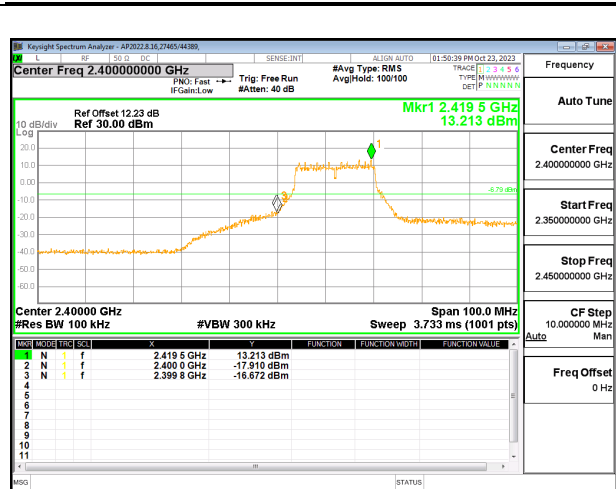

10.7.2. 802.11g MODE

2TX CHAIN 0 + CHAIN 1 MODE

LOW CHANNEL 1 BANDEDGE CHAIN 0

OUT-OF-BAND LOW CHANNEL 1 CHAIN 0

IN-BAND REFERENCE LEVEL CHAIN 0

OUT-OF-BAND MID CHANNEL CHAIN 0

HIGH CHANNEL 13 BANDEDGE CHAIN 0

OUT-OF-BAND HIGH CHANNEL 13 CHAIN 0

LOW CHANNEL 1 BANDEDGE CHAIN 1

OUT-OF-BAND LOW CHANNEL 1 CHAIN 1

IN-BAND REFERENCE LEVEL CHAIN 1

OUT-OF-BAND MID CHANNEL 1 CHAIN 1

HIGH CHANNEL 13 BANDEDGE CHAIN 1

OUT-OF-BAND HIGH CHANNEL 13 CHAIN 1

10.7.3. 802.11n HT20 MODE

2TX CHAIN 0 + CHAIN 1 MODE

LOW CHANNEL 1 BANDEDGE CHAIN 0

OUT-OF-BAND LOW CHANNEL 1 CHAIN 0

IN-BAND REFERENCE LEVEL CHAIN 0

OUT-OF-BAND MID CHANNEL CHAIN 0

HIGH CHANNEL 13 BANDEDGE CHAIN 0