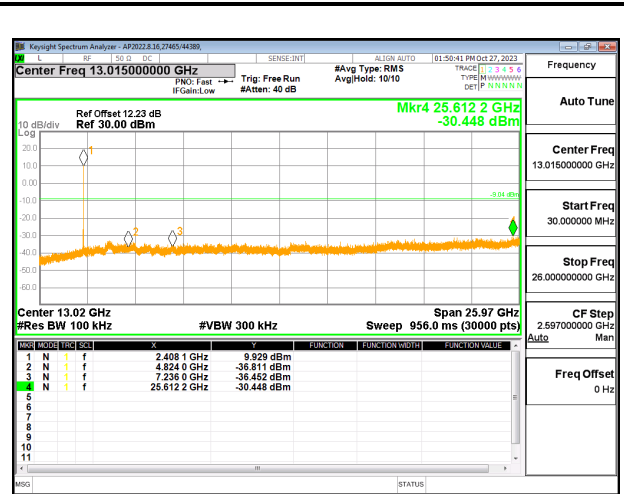

OUT-OF-BAND LOW CHANNEL 1 CHAIN 1