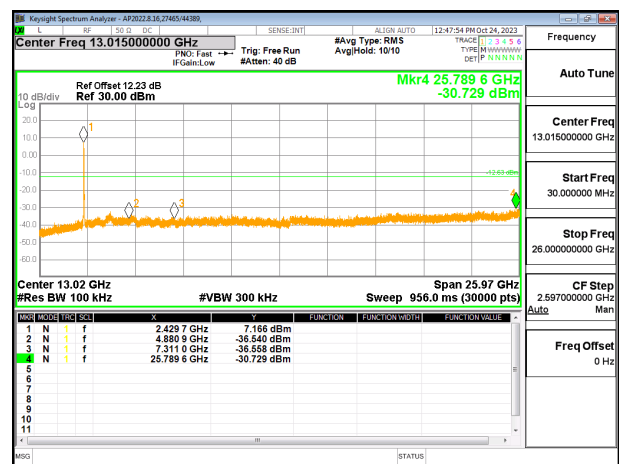

OUT-OF-BAND HIGH CHANNEL 11 CHAIN 0

LOW CHANNEL 3 BANDEDGE CHAIN 1

OUT-OF-BAND LOW CHANNEL 3 CHAIN 1

IN-BAND REFERENCE LEVEL CHAIN 1

OUT-OF-BAND MID CHANNEL 1

HIGH CHANNEL 11 BANDEDGE CHAIN 1

OUT-OF-BAND HIGH CHANNEL 11 CHAIN 1

10.7.5. 802.11be EHT20 26T MODE

2TX CHAIN 0 + CHAIN 1 MODE

LOW CHANNEL 1 BANDEDGE CHAIN 0

OUT-OF-BAND LOW CHANNEL 1 CHAIN 0

IN-BAND REFERENCE LEVEL CHAIN 0

OUT-OF-BAND MID CHANNEL CHAIN 0

HIGH CHANNEL 13 BANDEDGE CHAIN 0