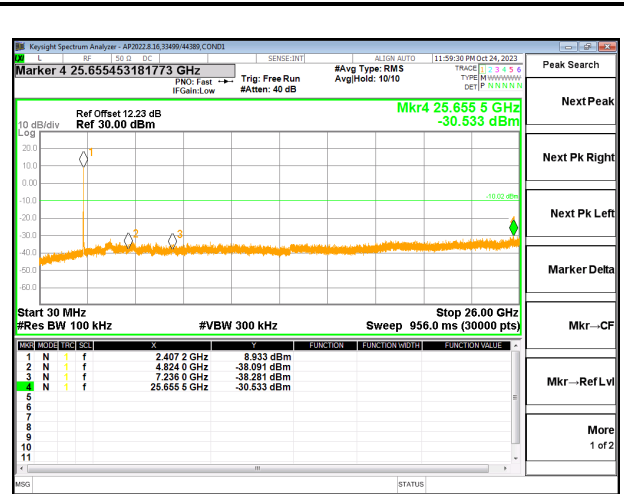

OUT-OF-BAND LOW CHANNEL 1 CHAIN 1