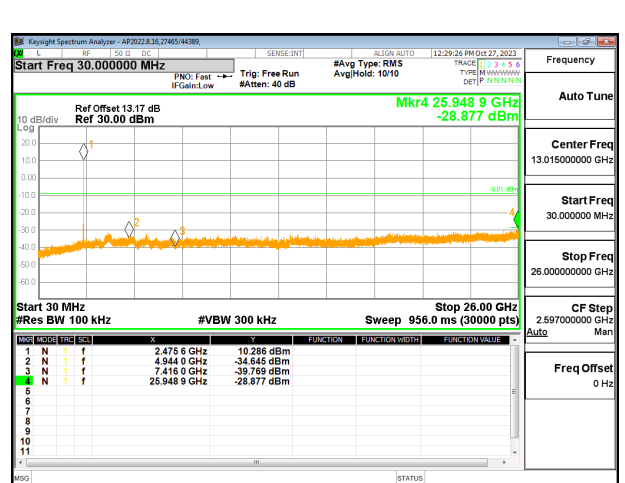

10.7.7. 802.11be EHT20 52T + 26T MODE

2TX CHAIN 0 + CHAIN 1 MODE

LOW CHANNEL 1 BANDEDGE CHAIN 0

OUT-OF-BAND LOW CHANNEL 1 CHAIN 0

IN-BAND REFERENCE LEVEL CHAIN 0

OUT-OF-BAND MID CHANNEL CHAIN 0

HIGH CHANNEL 13 BANDEDGE CHAIN 0