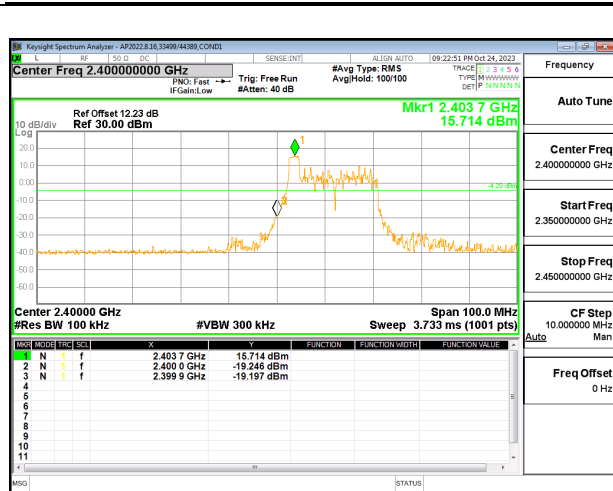

LOW CHANNEL 1 BANDEDGE CHAIN 1