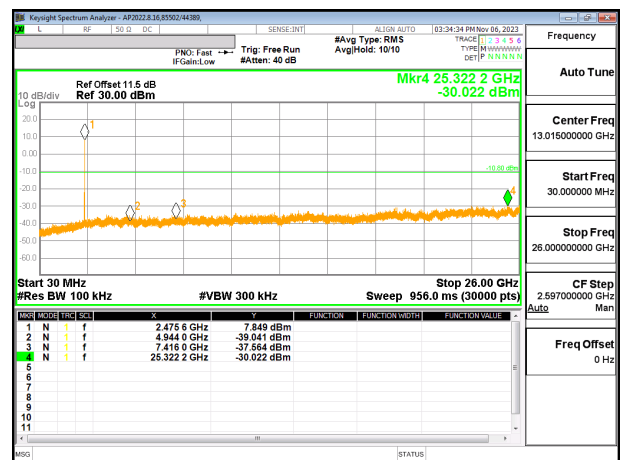

10.7.9. 802.11be EHT20 106T + 26T MODE

2TX CHAIN 0 + CHAIN 1 MODE

LOW CHANNEL 1 BANDEDGE CHAIN 0

OUT-OF-BAND LOW CHANNEL 1 CHAIN 0

IN-BAND REFERENCE LEVEL CHAIN 0

OUT-OF-BAND MID CHANNEL CHAIN 0

HIGH CHANNEL 13 BANDEDGE CHAIN 0

OUT-OF-BAND HIGH CHANNEL 13 CHAIN 0

LOW CHANNEL 1 BANDEDGE CHAIN 1

OUT-OF-BAND LOW CHANNEL 1 CHAIN 1

IN-BAND REFERENCE LEVEL CHAIN 1

OUT-OF-BAND MID CHANNEL CHAIN 1

HIGH CHANNEL 13 BANDEDGE CHAIN 1

OUT-OF-BAND HIGH CHANNEL 13 CHAIN 1