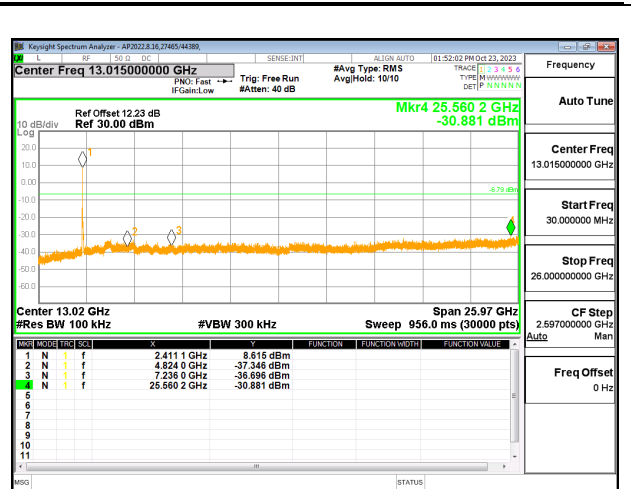

10.7.2. 802.11g MODE

2TX CHAIN 0 + CHAIN 1 MODE

LOW CHANNEL 1 BANDEDGE CHAIN 0

OUT-OF-BAND LOW CHANNEL 1 CHAIN 0

IN-BAND REFERENCE LEVEL CHAIN 0

OUT-OF-BAND MID CHANNEL CHAIN 0

HIGH CHANNEL 13 BANDEDGE CHAIN 0

OUT-OF-BAND HIGH CHANNEL 13 CHAIN 0

LOW CHANNEL 1 BANDEDGE CHAIN 1

OUT-OF-BAND LOW CHANNEL 1 CHAIN 1

IN-BAND REFERENCE LEVEL CHAIN 1

OUT-OF-BAND MID CHANNEL 1 CHAIN 1

HIGH CHANNEL 13 BANDEDGE CHAIN 1

OUT-OF-BAND HIGH CHANNEL 13 CHAIN 1