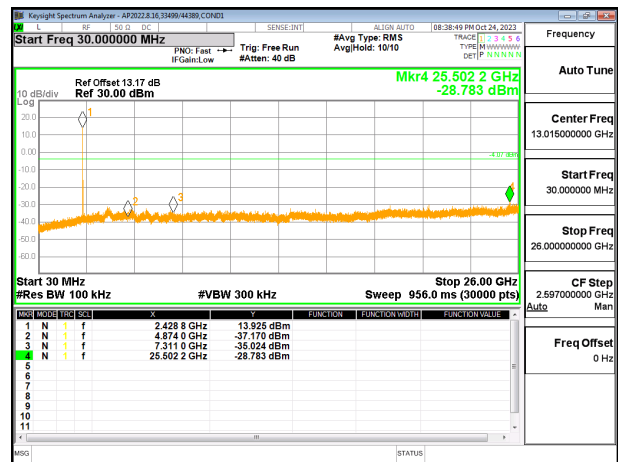

10.7.5. 802.11be EHT20 26T MODE

2TX CHAIN 0 + CHAIN 1 MODE

LOW CHANNEL 1 BANDEDGE CHAIN 0

OUT-OF-BAND LOW CHANNEL 1 CHAIN 0

IN-BAND REFERENCE LEVEL CHAIN 0

OUT-OF-BAND MID CHANNEL CHAIN 0

HIGH CHANNEL 13 BANDEDGE CHAIN 0

10.7.6. 802.11be EHT20 52T MODE

2TX CHAIN 0 + CHAIN 1 MODE

LOW CHANNEL 1 BANDEDGE CHAIN 0

OUT-OF-BAND LOW CHANNEL 1 CHAIN 0

IN-BAND REFERENCE LEVEL CHAIN 0

OUT-OF-BAND MID CHANNEL CHAIN 0

HIGH CHANNEL 13 BANDEDGE CHAIN 0