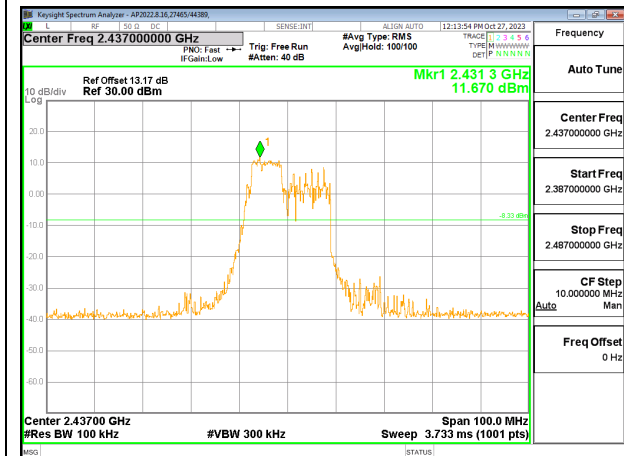

10.7.7. 802.11be EHT20 52T + 26T MODE

2TX CHAIN 0 + CHAIN 1 MODE

LOW CHANNEL 1 BANDEDGE CHAIN 0

OUT-OF-BAND LOW CHANNEL 1 CHAIN 0

IN-BAND REFERENCE LEVEL CHAIN 0

OUT-OF-BAND MID CHANNEL CHAIN 0

HIGH CHANNEL 13 BANDEDGE CHAIN 0

OUT-OF-BAND HIGH CHANNEL 13 CHAIN 0

LOW CHANNEL 1 BANDEDGE CHAIN 1

OUT-OF-BAND LOW CHANNEL 1 CHAIN 1

IN-BAND REFERENCE LEVEL CHAIN 1

OUT-OF-BAND MID CHANNEL CHAIN 1

HIGH CHANNEL 13 BANDEDGE CHAIN 1

OUT-OF-BAND HIGH CHANNEL 13 CHAIN 1