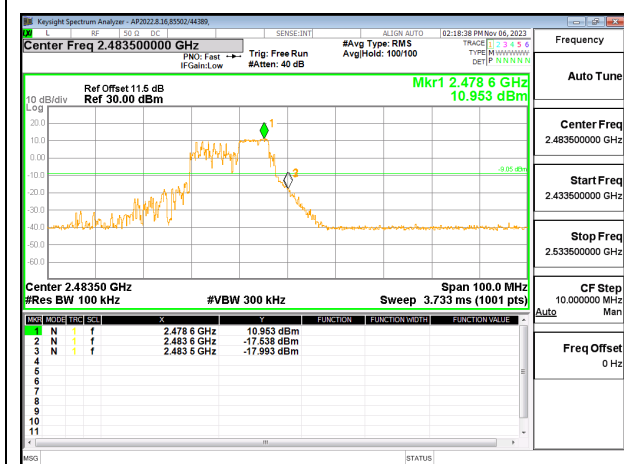

10.7.7. 802.11be EHT20 52T + 26T MODE

2TX CHAIN 0 + CHAIN 1 MODE

LOW CHANNEL 1 BANDEDGE CHAIN 0

OUT-OF-BAND LOW CHANNEL 1 CHAIN 0

IN-BAND REFERENCE LEVEL CHAIN 0

OUT-OF-BAND MID CHANNEL CHAIN 0

HIGH CHANNEL 13 BANDEDGE CHAIN 0

OUT-OF-BAND HIGH CHANNEL 13 CHAIN 0

LOW CHANNEL 1 BANDEDGE CHAIN 1

OUT-OF-BAND LOW CHANNEL 1 CHAIN 1

IN-BAND REFERENCE LEVEL CHAIN 1

OUT-OF-BAND MID CHANNEL CHAIN 1

HIGH CHANNEL 13 BANDEDGE CHAIN 1

OUT-OF-BAND HIGH CHANNEL 13 CHAIN 1

10.7.8. 802.11be EHT20 106T MODE

2TX CHAIN 0 + CHAIN 1 MODE

LOW CHANNEL 1 BANDEDGE CHAIN 0

OUT-OF-BAND LOW CHANNEL 1 CHAIN 0

IN-BAND REFERENCE LEVEL CHAIN 0

OUT-OF-BAND MID CHANNEL CHAIN 0

HIGH CHANNEL 13 BANDEDGE CHAIN 0