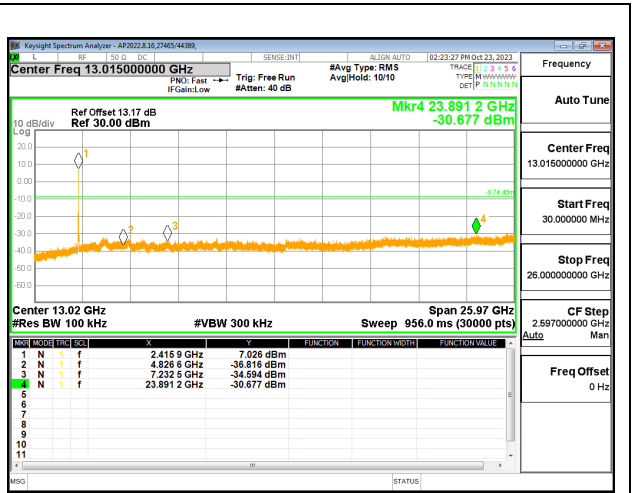

10.7.2. 802.11g MODE

2TX CHAIN 0 + CHAIN 1 MODE

LOW CHANNEL 1 BANDEDGE CHAIN 0

OUT-OF-BAND LOW CHANNEL 1 CHAIN 0

IN-BAND REFERENCE LEVEL CHAIN 0

OUT-OF-BAND MID CHANNEL CHAIN 0

HIGH CHANNEL 13 BANDEDGE CHAIN 0

OUT-OF-BAND HIGH CHANNEL 13 CHAIN 0

LOW CHANNEL 1 BANDEDGE CHAIN 1

OUT-OF-BAND LOW CHANNEL 1 CHAIN 1

IN-BAND REFERENCE LEVEL CHAIN 1

OUT-OF-BAND MID CHANNEL 1 CHAIN 1

HIGH CHANNEL 13 BANDEDGE CHAIN 1

OUT-OF-BAND HIGH CHANNEL 13 CHAIN 1

10.7.3. 802.11n HT20 MODE

2TX CHAIN 0 + CHAIN 1 MODE

LOW CHANNEL 1 BANDEDGE CHAIN 0

OUT-OF-BAND LOW CHANNEL 1 CHAIN 0

IN-BAND REFERENCE LEVEL CHAIN 0

OUT-OF-BAND MID CHANNEL CHAIN 0

HIGH CHANNEL 13 BANDEDGE CHAIN 0