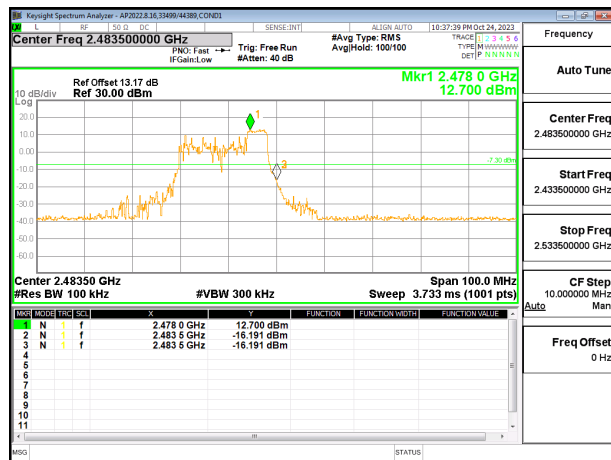

10.7.6. 802.11be EHT20 52T MODE

2TX CHAIN 0 + CHAIN 1 MODE

LOW CHANNEL 1 BANDEDGE CHAIN 0

OUT-OF-BAND LOW CHANNEL 1 CHAIN 0

IN-BAND REFERENCE LEVEL CHAIN 0

OUT-OF-BAND MID CHANNEL CHAIN 0

HIGH CHANNEL 13 BANDEDGE CHAIN 0

OUT-OF-BAND HIGH CHANNEL 13 CHAIN 0

LOW CHANNEL 1 BANDEDGE CHAIN 1

OUT-OF-BAND LOW CHANNEL 1 CHAIN 1

IN-BAND REFERENCE LEVEL CHAIN 1

OUT-OF-BAND MID CHANNEL CHAIN 1

HIGH CHANNEL 13 BANDEDGE CHAIN 1

OUT-OF-BAND HIGH CHANNEL 13 CHAIN 1

10.7.7. 802.11be EHT20 52T + 26T MODE

2TX CHAIN 0 + CHAIN 1 MODE

LOW CHANNEL 1 BANDEDGE CHAIN 0

OUT-OF-BAND LOW CHANNEL 1 CHAIN 0

IN-BAND REFERENCE LEVEL CHAIN 0

OUT-OF-BAND MID CHANNEL CHAIN 0

HIGH CHANNEL 13 BANDEDGE CHAIN 0