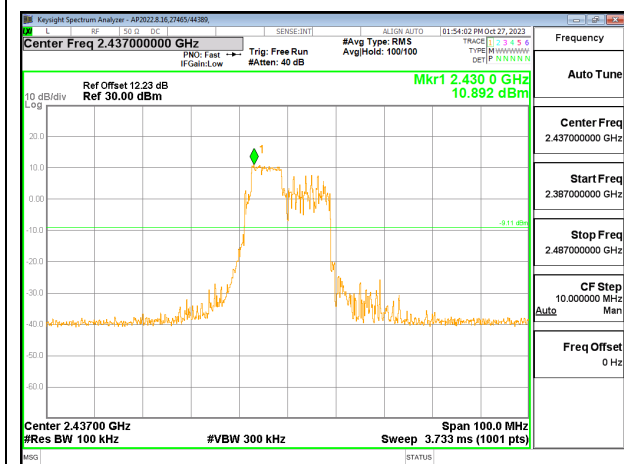

10.7.7. 802.11be EHT20 52T + 26T MODE

2TX CHAIN 0 + CHAIN 1 MODE

LOW CHANNEL 1 BANDEDGE CHAIN 0

OUT-OF-BAND LOW CHANNEL 1 CHAIN 0

IN-BAND REFERENCE LEVEL CHAIN 0

OUT-OF-BAND MID CHANNEL CHAIN 0

HIGH CHANNEL 13 BANDEDGE CHAIN 0

OUT-OF-BAND HIGH CHANNEL 13 CHAIN 0

LOW CHANNEL 1 BANDEDGE CHAIN 1

OUT-OF-BAND LOW CHANNEL 1 CHAIN 1

IN-BAND REFERENCE LEVEL CHAIN 1

OUT-OF-BAND MID CHANNEL CHAIN 1

HIGH CHANNEL 13 BANDEDGE CHAIN 1

OUT-OF-BAND HIGH CHANNEL 13 CHAIN 1