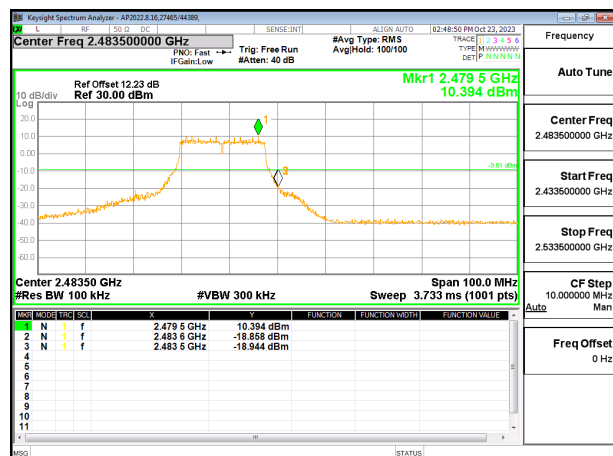

10.7.3. 802.11n HT20 MODE

2TX CHAIN 0 + CHAIN 1 MODE

LOW CHANNEL 1 BANDEDGE CHAIN 0

OUT-OF-BAND LOW CHANNEL 1 CHAIN 0

IN-BAND REFERENCE LEVEL CHAIN 0

OUT-OF-BAND MID CHANNEL CHAIN 0

HIGH CHANNEL 13 BANDEDGE CHAIN 0

OUT-OF-BAND HIGH CHANNEL 13 CHAIN 0

LOW CHANNEL 1 BANDEDGE CHAIN 1

OUT-OF-BAND LOW CHANNEL 1 CHAIN 1

IN-BAND REFERENCE LEVEL CHAIN 1

OUT-OF-BAND MID CHANNEL 1 CHAIN 1

HIGH CHANNEL 13 BANDEDGE CHAIN 1

OUT-OF-BAND HIGH CHANNEL 13 CHAIN 1

10.7.4. 802.11n HT40 MODE

2TX CHAIN 0 + CHAIN 1 MODE

LOW CHANNEL 3 BANDEDGE CHAIN 0

OUT-OF-BAND LOW CHANNEL 3 CHAIN 0

IN-BAND REFERENCE LEVEL CHAIN 0

OUT-OF-BAND MID CHANNEL CHAIN 0

HIGH CHANNEL 11 BANDEDGE CHAIN 0