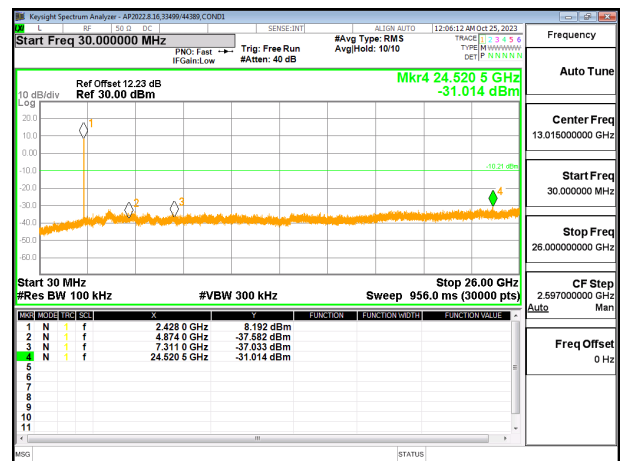

10.7.8. 802.11be EHT20 106T MODE

2TX CHAIN 0 + CHAIN 1 MODE

LOW CHANNEL 1 BANDEDGE CHAIN 0

OUT-OF-BAND LOW CHANNEL 1 CHAIN 0

IN-BAND REFERENCE LEVEL CHAIN 0

OUT-OF-BAND MID CHANNEL CHAIN 0

HIGH CHANNEL 13 BANDEDGE CHAIN 0

OUT-OF-BAND HIGH CHANNEL 13 CHAIN 0

LOW CHANNEL 1 BANDEDGE CHAIN 1

OUT-OF-BAND LOW CHANNEL 1 CHAIN 1

IN-BAND REFERENCE LEVEL CHAIN 1

OUT-OF-BAND MID CHANNEL CHAIN 1

HIGH CHANNEL 13 BANDEDGE CHAIN 1

OUT-OF-BAND HIGH CHANNEL 13 CHAIN 1

10.7.9. 802.11be EHT20 106T + 26T MODE

2TX CHAIN 0 + CHAIN 1 MODE

LOW CHANNEL 1 BANDEDGE CHAIN 0

OUT-OF-BAND LOW CHANNEL 1 CHAIN 0

IN-BAND REFERENCE LEVEL CHAIN 0

OUT-OF-BAND MID CHANNEL CHAIN 0

HIGH CHANNEL 13 BANDEDGE CHAIN 0