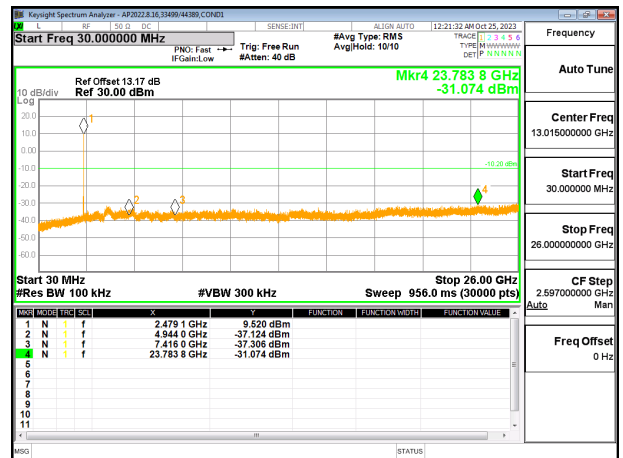

10.7.8. 802.11be EHT20 106T MODE

2TX CHAIN 0 + CHAIN 1 MODE

LOW CHANNEL 1 BANDEDGE CHAIN 0

OUT-OF-BAND LOW CHANNEL 1 CHAIN 0

IN-BAND REFERENCE LEVEL CHAIN 0

OUT-OF-BAND MID CHANNEL CHAIN 0

HIGH CHANNEL 13 BANDEDGE CHAIN 0