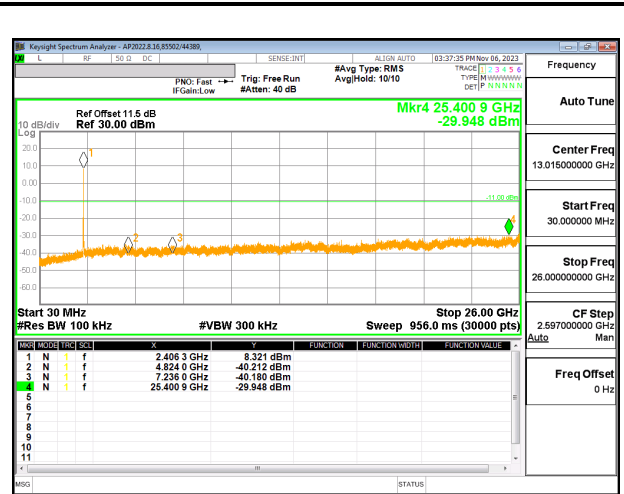

OUT-OF-BAND LOW CHANNEL 1 CHAIN 1