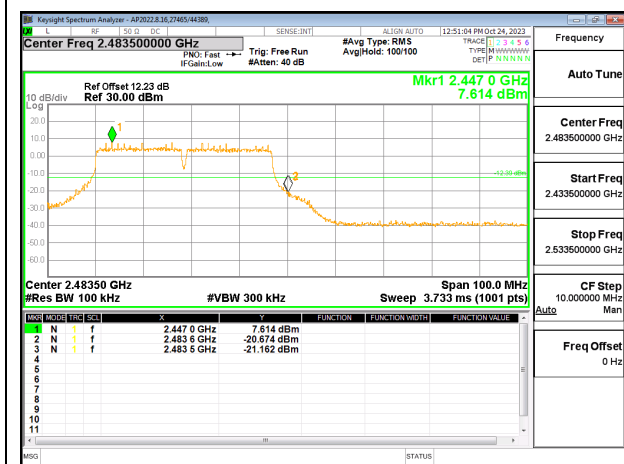

10.7.4. 802.11n HT40 MODE

2TX CHAIN 0 + CHAIN 1 MODE

LOW CHANNEL 3 BANDEDGE CHAIN 0

OUT-OF-BAND LOW CHANNEL 3 CHAIN 0

IN-BAND REFERENCE LEVEL CHAIN 0

OUT-OF-BAND MID CHANNEL CHAIN 0

HIGH CHANNEL 11 BANDEDGE CHAIN 0

OUT-OF-BAND HIGH CHANNEL 11 CHAIN 0

LOW CHANNEL 3 BANDEDGE CHAIN 1

OUT-OF-BAND LOW CHANNEL 3 CHAIN 1

IN-BAND REFERENCE LEVEL CHAIN 1

OUT-OF-BAND MID CHANNEL 1

HIGH CHANNEL 11 BANDEDGE CHAIN 1

OUT-OF-BAND HIGH CHANNEL 11 CHAIN 1

10.7.5. 802.11be EHT20 26T MODE

2TX CHAIN 0 + CHAIN 1 MODE

LOW CHANNEL 1 BANDEDGE CHAIN 0

OUT-OF-BAND LOW CHANNEL 1 CHAIN 0

IN-BAND REFERENCE LEVEL CHAIN 0

OUT-OF-BAND MID CHANNEL CHAIN 0

HIGH CHANNEL 13 BANDEDGE CHAIN 0