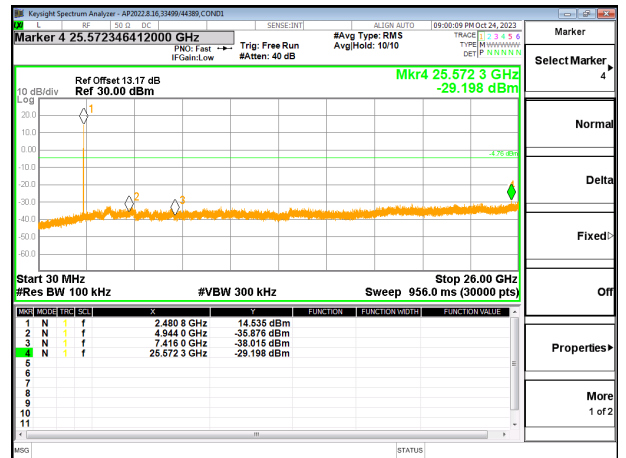

10.7.5. 802.11be EHT20 26T MODE

2TX CHAIN 0 + CHAIN 1 MODE

LOW CHANNEL 1 BANDEDGE CHAIN 0

OUT-OF-BAND LOW CHANNEL 1 CHAIN 0

IN-BAND REFERENCE LEVEL CHAIN 0

OUT-OF-BAND MID CHANNEL CHAIN 0

HIGH CHANNEL 13 BANDEDGE CHAIN 0

10.7.6. 802.11be EHT20 52T MODE

2TX CHAIN 0 + CHAIN 1 MODE

LOW CHANNEL 1 BANDEDGE CHAIN 0

OUT-OF-BAND LOW CHANNEL 1 CHAIN 0

IN-BAND REFERENCE LEVEL CHAIN 0

OUT-OF-BAND MID CHANNEL CHAIN 0

HIGH CHANNEL 13 BANDEDGE CHAIN 0