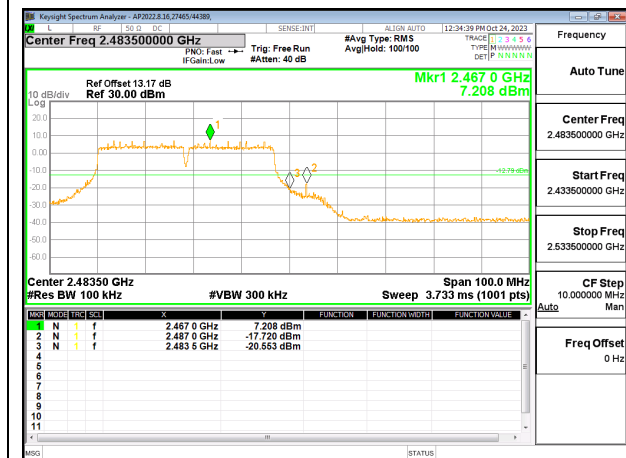

OUT-OF-BAND HIGH CHANNEL 13 CHAIN 0

LOW CHANNEL 1 BANDEDGE CHAIN 1

OUT-OF-BAND LOW CHANNEL 1 CHAIN 1

IN-BAND REFERENCE LEVEL CHAIN 1

OUT-OF-BAND MID CHANNEL 1 CHAIN 1

HIGH CHANNEL 13 BANDEDGE CHAIN 1

OUT-OF-BAND HIGH CHANNEL 13 CHAIN 1

10.7.4. 802.11n HT40 MODE

2TX CHAIN 0 + CHAIN 1 MODE

LOW CHANNEL 3 BANDEDGE CHAIN 0

OUT-OF-BAND LOW CHANNEL 3 CHAIN 0

IN-BAND REFERENCE LEVEL CHAIN 0

OUT-OF-BAND MID CHANNEL CHAIN 0

HIGH CHANNEL 11 BANDEDGE CHAIN 0

OUT-OF-BAND HIGH CHANNEL 11 CHAIN 0

LOW CHANNEL 3 BANDEDGE CHAIN 1

OUT-OF-BAND LOW CHANNEL 3 CHAIN 1

IN-BAND REFERENCE LEVEL CHAIN 1

OUT-OF-BAND MID CHANNEL 1

HIGH CHANNEL 11 BANDEDGE CHAIN 1

OUT-OF-BAND HIGH CHANNEL 11 CHAIN 1

10.7.5. 802.11be EHT20 26T MODE

2TX CHAIN 0 + CHAIN 1 MODE

LOW CHANNEL 1 BANDEDGE CHAIN 0

OUT-OF-BAND LOW CHANNEL 1 CHAIN 0

IN-BAND REFERENCE LEVEL CHAIN 0

OUT-OF-BAND MID CHANNEL CHAIN 0

HIGH CHANNEL 13 BANDEDGE CHAIN 0