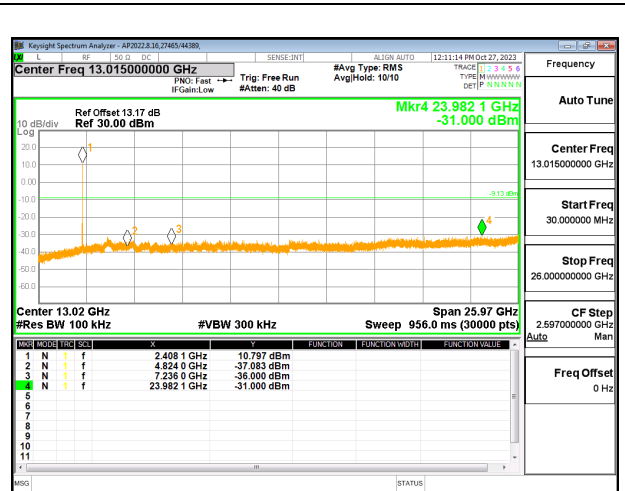

10.7.6. 802.11be EHT20 52T MODE

2TX CHAIN 0 + CHAIN 1 MODE

LOW CHANNEL 1 BANDEDGE CHAIN 0

OUT-OF-BAND LOW CHANNEL 1 CHAIN 0

IN-BAND REFERENCE LEVEL CHAIN 0

OUT-OF-BAND MID CHANNEL CHAIN 0

HIGH CHANNEL 13 BANDEDGE CHAIN 0

OUT-OF-BAND HIGH CHANNEL 13 CHAIN 0

LOW CHANNEL 1 BANDEDGE CHAIN 1

OUT-OF-BAND LOW CHANNEL 1 CHAIN 1

IN-BAND REFERENCE LEVEL CHAIN 1

OUT-OF-BAND MID CHANNEL CHAIN 1

HIGH CHANNEL 13 BANDEDGE CHAIN 1

OUT-OF-BAND HIGH CHANNEL 13 CHAIN 1

10.7.7. 802.11be EHT20 52T + 26T MODE

2TX CHAIN 0 + CHAIN 1 MODE

LOW CHANNEL 1 BANDEDGE CHAIN 0

OUT-OF-BAND LOW CHANNEL 1 CHAIN 0

IN-BAND REFERENCE LEVEL CHAIN 0

OUT-OF-BAND MID CHANNEL CHAIN 0

HIGH CHANNEL 13 BANDEDGE CHAIN 0