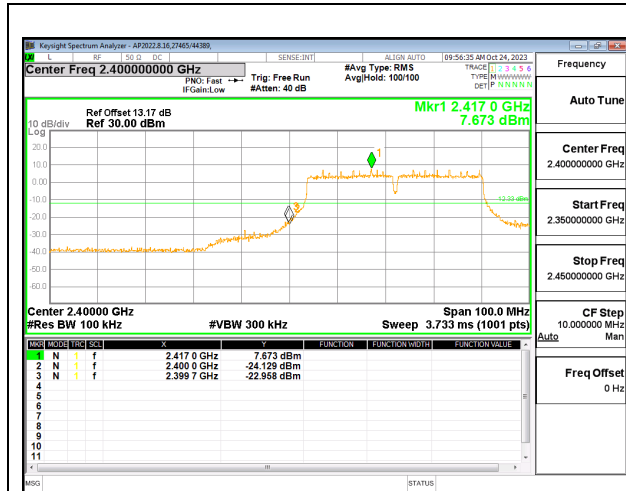

10.7.3. 802.11n HT20 MODE

2TX CHAIN 0 + CHAIN 1 MODE

LOW CHANNEL 1 BANDEDGE CHAIN 0

OUT-OF-BAND LOW CHANNEL 1 CHAIN 0

IN-BAND REFERENCE LEVEL CHAIN 0

OUT-OF-BAND MID CHANNEL CHAIN 0

HIGH CHANNEL 13 BANDEDGE CHAIN 0

OUT-OF-BAND HIGH CHANNEL 13 CHAIN 0

LOW CHANNEL 1 BANDEDGE CHAIN 1

OUT-OF-BAND LOW CHANNEL 1 CHAIN 1

IN-BAND REFERENCE LEVEL CHAIN 1

OUT-OF-BAND MID CHANNEL 1 CHAIN 1

HIGH CHANNEL 13 BANDEDGE CHAIN 1

OUT-OF-BAND HIGH CHANNEL 13 CHAIN 1

10.7.4. 802.11n HT40 MODE

2TX CHAIN 0 + CHAIN 1 MODE

LOW CHANNEL 3 BANDEDGE CHAIN 0

OUT-OF-BAND LOW CHANNEL 3 CHAIN 0

IN-BAND REFERENCE LEVEL CHAIN 0

OUT-OF-BAND MID CHANNEL CHAIN 0

HIGH CHANNEL 11 BANDEDGE CHAIN 0