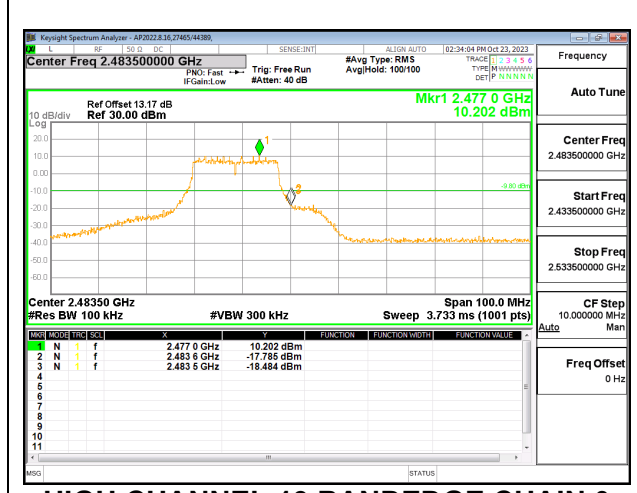

10.7.3. 802.11n HT20 MODE

2TX CHAIN 0 + CHAIN 1 MODE

LOW CHANNEL 1 BANDEDGE CHAIN 0

OUT-OF-BAND LOW CHANNEL 1 CHAIN 0

IN-BAND REFERENCE LEVEL CHAIN 0

OUT-OF-BAND MID CHANNEL CHAIN 0

HIGH CHANNEL 13 BANDEDGE CHAIN 0

OUT-OF-BAND HIGH CHANNEL 13 CHAIN 0

LOW CHANNEL 1 BANDEDGE CHAIN 1

OUT-OF-BAND LOW CHANNEL 1 CHAIN 1

IN-BAND REFERENCE LEVEL CHAIN 1

OUT-OF-BAND MID CHANNEL 1 CHAIN 1

HIGH CHANNEL 13 BANDEDGE CHAIN 1

OUT-OF-BAND HIGH CHANNEL 13 CHAIN 1