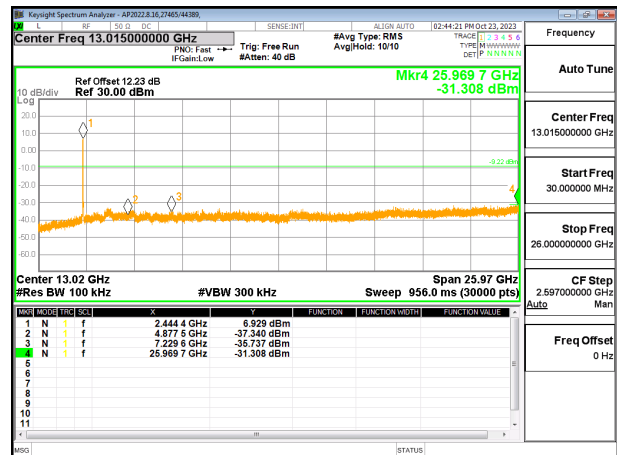

10.7.3. 802.11n HT20 MODE

2TX CHAIN 0 + CHAIN 1 MODE

LOW CHANNEL 1 BANDEDGE CHAIN 0

OUT-OF-BAND LOW CHANNEL 1 CHAIN 0

IN-BAND REFERENCE LEVEL CHAIN 0

OUT-OF-BAND MID CHANNEL CHAIN 0

HIGH CHANNEL 13 BANDEDGE CHAIN 0

OUT-OF-BAND HIGH CHANNEL 13 CHAIN 0

LOW CHANNEL 1 BANDEDGE CHAIN 1

OUT-OF-BAND LOW CHANNEL 1 CHAIN 1

IN-BAND REFERENCE LEVEL CHAIN 1

OUT-OF-BAND MID CHANNEL 1 CHAIN 1

HIGH CHANNEL 13 BANDEDGE CHAIN 1

OUT-OF-BAND HIGH CHANNEL 13 CHAIN 1

10.7.4. 802.11n HT40 MODE

2TX CHAIN 0 + CHAIN 1 MODE

LOW CHANNEL 3 BANDEDGE CHAIN 0

OUT-OF-BAND LOW CHANNEL 3 CHAIN 0

IN-BAND REFERENCE LEVEL CHAIN 0

OUT-OF-BAND MID CHANNEL CHAIN 0

HIGH CHANNEL 11 BANDEDGE CHAIN 0