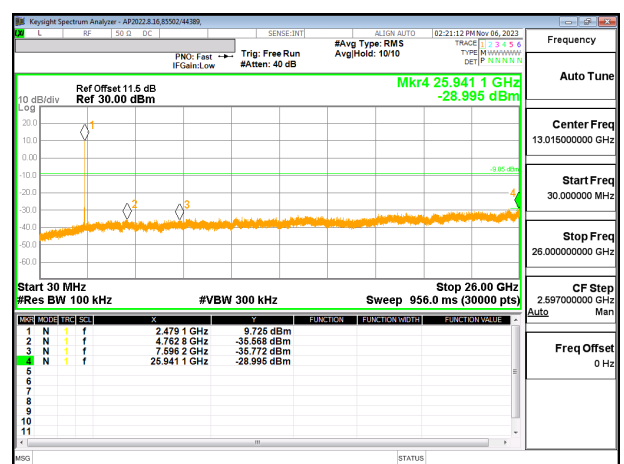

10.7.7. 802.11be EHT20 52T + 26T MODE

2TX CHAIN 0 + CHAIN 1 MODE

LOW CHANNEL 1 BANDEDGE CHAIN 0

OUT-OF-BAND LOW CHANNEL 1 CHAIN 0

IN-BAND REFERENCE LEVEL CHAIN 0

OUT-OF-BAND MID CHANNEL CHAIN 0

HIGH CHANNEL 13 BANDEDGE CHAIN 0

OUT-OF-BAND HIGH CHANNEL 13 CHAIN 0

LOW CHANNEL 1 BANDEDGE CHAIN 1

OUT-OF-BAND LOW CHANNEL 1 CHAIN 1

IN-BAND REFERENCE LEVEL CHAIN 1

OUT-OF-BAND MID CHANNEL CHAIN 1

HIGH CHANNEL 13 BANDEDGE CHAIN 1

OUT-OF-BAND HIGH CHANNEL 13 CHAIN 1

10.7.8. 802.11be EHT20 106T MODE

2TX CHAIN 0 + CHAIN 1 MODE

LOW CHANNEL 1 BANDEDGE CHAIN 0

OUT-OF-BAND LOW CHANNEL 1 CHAIN 0

IN-BAND REFERENCE LEVEL CHAIN 0

OUT-OF-BAND MID CHANNEL CHAIN 0

HIGH CHANNEL 13 BANDEDGE CHAIN 0