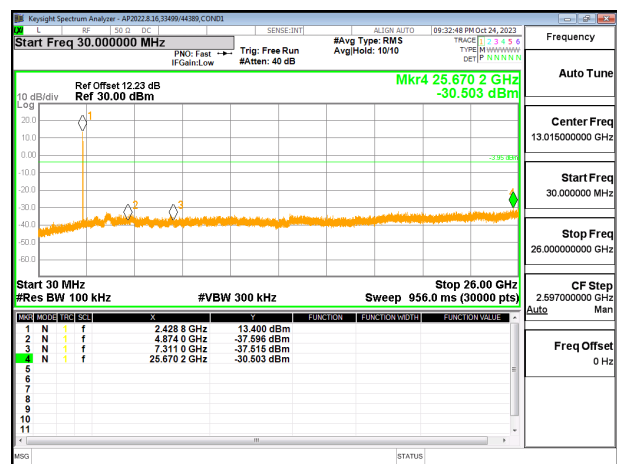

10.7.5. 802.11be EHT20 26T MODE

2TX CHAIN 0 + CHAIN 1 MODE

LOW CHANNEL 1 BANDEDGE CHAIN 0

OUT-OF-BAND LOW CHANNEL 1 CHAIN 0

IN-BAND REFERENCE LEVEL CHAIN 0

OUT-OF-BAND MID CHANNEL CHAIN 0

HIGH CHANNEL 13 BANDEDGE CHAIN 0

OUT-OF-BAND HIGH CHANNEL 13 CHAIN 0

LOW CHANNEL 1 BANDEDGE CHAIN 1

OUT-OF-BAND LOW CHANNEL 1 CHAIN 1

IN-BAND REFERENCE LEVEL CHAIN 1

OUT-OF-BAND MID CHANNEL 1 CHAIN 1

HIGH CHANNEL 13 BANDEDGE CHAIN 1

OUT-OF-BAND HIGH CHANNEL 13 CHAIN 1

10.7.6. 802.11be EHT20 52T MODE

2TX CHAIN 0 + CHAIN 1 MODE

LOW CHANNEL 1 BANDEDGE CHAIN 0

OUT-OF-BAND LOW CHANNEL 1 CHAIN 0

IN-BAND REFERENCE LEVEL CHAIN 0

OUT-OF-BAND MID CHANNEL CHAIN 0

HIGH CHANNEL 13 BANDEDGE CHAIN 0