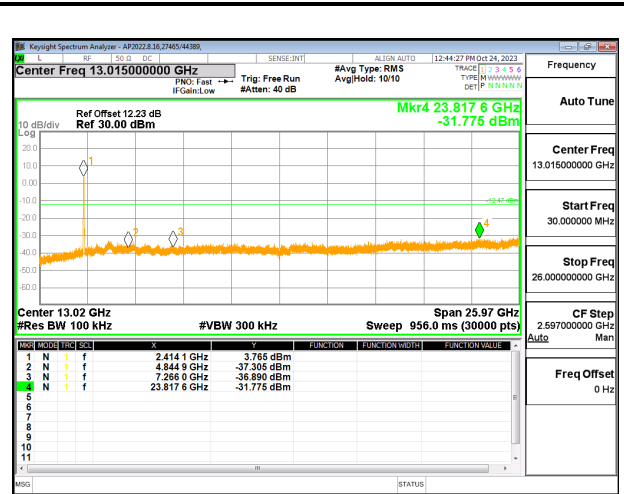

OUT-OF-BAND LOW CHANNEL 3 CHAIN 1