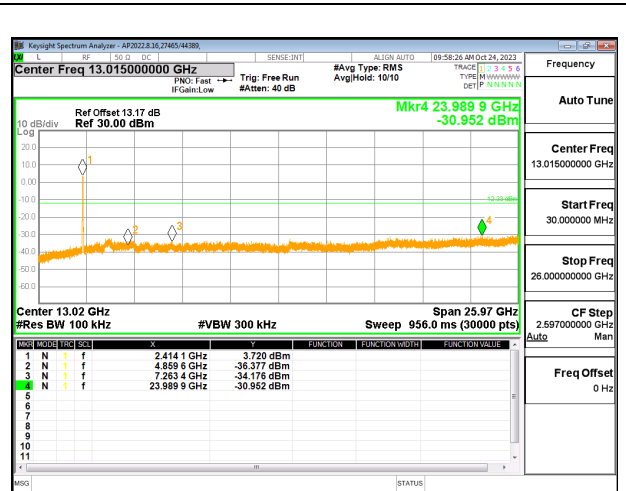

10.7.3. 802.11n HT20 MODE

2TX CHAIN 0 + CHAIN 1 MODE

LOW CHANNEL 1 BANDEDGE CHAIN 0

OUT-OF-BAND LOW CHANNEL 1 CHAIN 0

IN-BAND REFERENCE LEVEL CHAIN 0

OUT-OF-BAND MID CHANNEL CHAIN 0

HIGH CHANNEL 13 BANDEDGE CHAIN 0

OUT-OF-BAND HIGH CHANNEL 13 CHAIN 0

LOW CHANNEL 1 BANDEDGE CHAIN 1

OUT-OF-BAND LOW CHANNEL 1 CHAIN 1

IN-BAND REFERENCE LEVEL CHAIN 1

OUT-OF-BAND MID CHANNEL 1 CHAIN 1

HIGH CHANNEL 13 BANDEDGE CHAIN 1

OUT-OF-BAND HIGH CHANNEL 13 CHAIN 1

10.7.4. 802.11n HT40 MODE

2TX CHAIN 0 + CHAIN 1 MODE

LOW CHANNEL 3 BANDEDGE CHAIN 0

OUT-OF-BAND LOW CHANNEL 3 CHAIN 0

IN-BAND REFERENCE LEVEL CHAIN 0

OUT-OF-BAND MID CHANNEL CHAIN 0

HIGH CHANNEL 11 BANDEDGE CHAIN 0