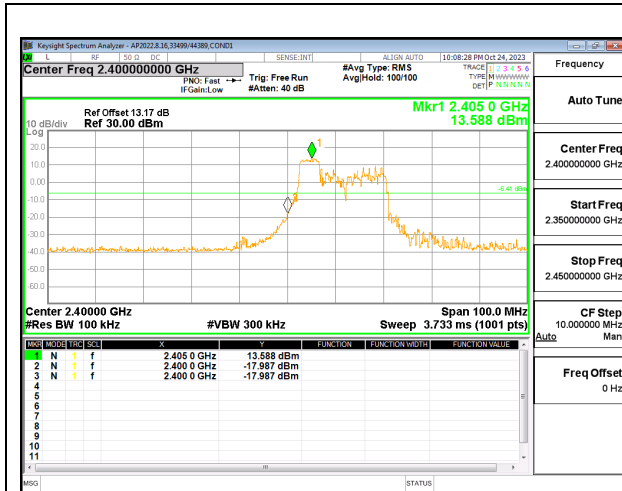

OUT-OF-BAND HIGH CHANNEL 13 CHAIN 0

LOW CHANNEL 1 BANDEDGE CHAIN 1

OUT-OF-BAND LOW CHANNEL 1 CHAIN 1

IN-BAND REFERENCE LEVEL CHAIN 1

OUT-OF-BAND MID CHANNEL 1 CHAIN 1

HIGH CHANNEL 13 BANDEDGE CHAIN 1

OUT-OF-BAND HIGH CHANNEL 13 CHAIN 1

10.7.6. 802.11be EHT20 52T MODE

2TX CHAIN 0 + CHAIN 1 MODE

LOW CHANNEL 1 BANDEDGE CHAIN 0

OUT-OF-BAND LOW CHANNEL 1 CHAIN 0

IN-BAND REFERENCE LEVEL CHAIN 0

OUT-OF-BAND MID CHANNEL CHAIN 0

HIGH CHANNEL 13 BANDEDGE CHAIN 0