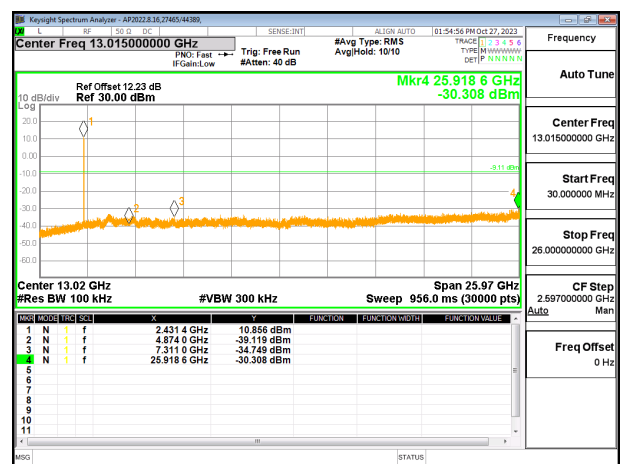

10.7.7. 802.11be EHT20 52T + 26T MODE

2TX CHAIN 0 + CHAIN 1 MODE

LOW CHANNEL 1 BANDEDGE CHAIN 0

OUT-OF-BAND LOW CHANNEL 1 CHAIN 0

IN-BAND REFERENCE LEVEL CHAIN 0

OUT-OF-BAND MID CHANNEL CHAIN 0

HIGH CHANNEL 13 BANDEDGE CHAIN 0

OUT-OF-BAND HIGH CHANNEL 13 CHAIN 0

LOW CHANNEL 1 BANDEDGE CHAIN 1

OUT-OF-BAND LOW CHANNEL 1 CHAIN 1

IN-BAND REFERENCE LEVEL CHAIN 1

OUT-OF-BAND MID CHANNEL CHAIN 1

HIGH CHANNEL 13 BANDEDGE CHAIN 1

OUT-OF-BAND HIGH CHANNEL 13 CHAIN 1

10.7.8. 802.11be EHT20 106T MODE

2TX CHAIN 0 + CHAIN 1 MODE

LOW CHANNEL 1 BANDEDGE CHAIN 0

OUT-OF-BAND LOW CHANNEL 1 CHAIN 0

IN-BAND REFERENCE LEVEL CHAIN 0

OUT-OF-BAND MID CHANNEL CHAIN 0

HIGH CHANNEL 13 BANDEDGE CHAIN 0