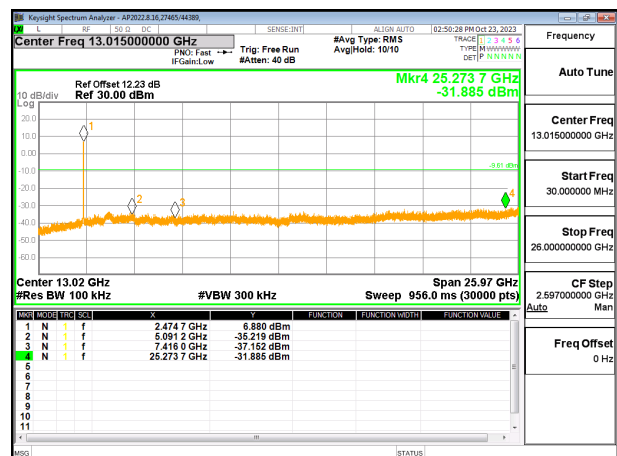

10.7.3. 802.11n HT20 MODE

2TX CHAIN 0 + CHAIN 1 MODE

LOW CHANNEL 1 BANDEDGE CHAIN 0

OUT-OF-BAND LOW CHANNEL 1 CHAIN 0

IN-BAND REFERENCE LEVEL CHAIN 0

OUT-OF-BAND MID CHANNEL CHAIN 0

HIGH CHANNEL 13 BANDEDGE CHAIN 0

OUT-OF-BAND HIGH CHANNEL 13 CHAIN 0

LOW CHANNEL 1 BANDEDGE CHAIN 1

OUT-OF-BAND LOW CHANNEL 1 CHAIN 1

IN-BAND REFERENCE LEVEL CHAIN 1

OUT-OF-BAND MID CHANNEL 1 CHAIN 1

HIGH CHANNEL 13 BANDEDGE CHAIN 1

OUT-OF-BAND HIGH CHANNEL 13 CHAIN 1

10.7.4. 802.11n HT40 MODE

2TX CHAIN 0 + CHAIN 1 MODE

LOW CHANNEL 3 BANDEDGE CHAIN 0

OUT-OF-BAND LOW CHANNEL 3 CHAIN 0

IN-BAND REFERENCE LEVEL CHAIN 0

OUT-OF-BAND MID CHANNEL CHAIN 0

HIGH CHANNEL 11 BANDEDGE CHAIN 0