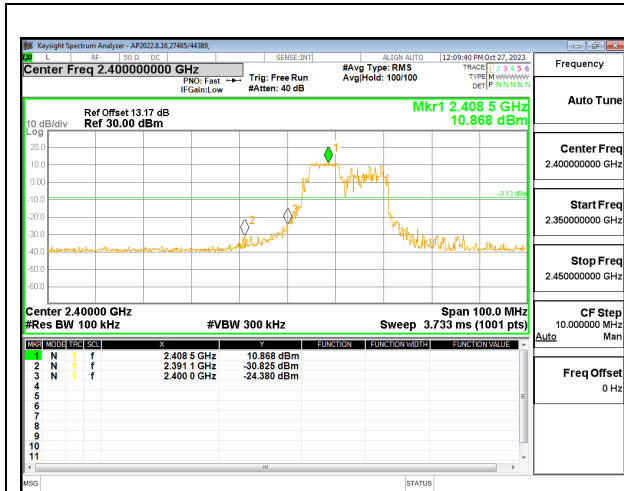

10.7.6. 802.11be EHT20 52T MODE

2TX CHAIN 0 + CHAIN 1 MODE

LOW CHANNEL 1 BANDEDGE CHAIN 0

OUT-OF-BAND LOW CHANNEL 1 CHAIN 0

IN-BAND REFERENCE LEVEL CHAIN 0

OUT-OF-BAND MID CHANNEL CHAIN 0

HIGH CHANNEL 13 BANDEDGE CHAIN 0

OUT-OF-BAND HIGH CHANNEL 13 CHAIN 0

LOW CHANNEL 1 BANDEDGE CHAIN 1

OUT-OF-BAND LOW CHANNEL 1 CHAIN 1

IN-BAND REFERENCE LEVEL CHAIN 1

OUT-OF-BAND MID CHANNEL CHAIN 1

HIGH CHANNEL 13 BANDEDGE CHAIN 1

OUT-OF-BAND HIGH CHANNEL 13 CHAIN 1

10.7.7. 802.11be EHT20 52T + 26T MODE

2TX CHAIN 0 + CHAIN 1 MODE

LOW CHANNEL 1 BANDEDGE CHAIN 0

OUT-OF-BAND LOW CHANNEL 1 CHAIN 0

IN-BAND REFERENCE LEVEL CHAIN 0

OUT-OF-BAND MID CHANNEL CHAIN 0

HIGH CHANNEL 13 BANDEDGE CHAIN 0