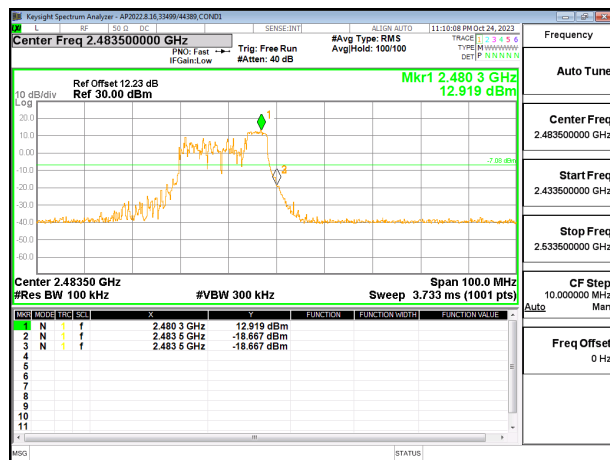

10.7.6. 802.11be EHT20 52T MODE

2TX CHAIN 0 + CHAIN 1 MODE

LOW CHANNEL 1 BANDEDGE CHAIN 0

OUT-OF-BAND LOW CHANNEL 1 CHAIN 0

IN-BAND REFERENCE LEVEL CHAIN 0

OUT-OF-BAND MID CHANNEL CHAIN 0

HIGH CHANNEL 13 BANDEDGE CHAIN 0

OUT-OF-BAND HIGH CHANNEL 13 CHAIN 0

LOW CHANNEL 1 BANDEDGE CHAIN 1

OUT-OF-BAND LOW CHANNEL 1 CHAIN 1

IN-BAND REFERENCE LEVEL CHAIN 1

OUT-OF-BAND MID CHANNEL CHAIN 1

HIGH CHANNEL 13 BANDEDGE CHAIN 1

OUT-OF-BAND HIGH CHANNEL 13 CHAIN 1

10.7.7. 802.11be EHT20 52T + 26T MODE

2TX CHAIN 0 + CHAIN 1 MODE

LOW CHANNEL 1 BANDEDGE CHAIN 0

OUT-OF-BAND LOW CHANNEL 1 CHAIN 0

IN-BAND REFERENCE LEVEL CHAIN 0

OUT-OF-BAND MID CHANNEL CHAIN 0

HIGH CHANNEL 13 BANDEDGE CHAIN 0