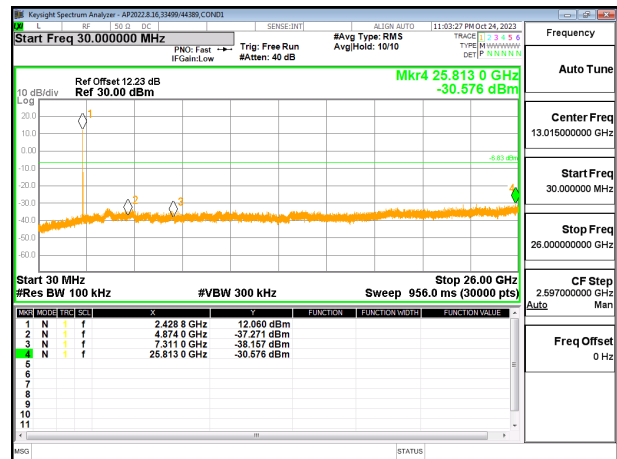

10.7.6. 802.11be EHT20 52T MODE

2TX CHAIN 0 + CHAIN 1 MODE

LOW CHANNEL 1 BANDEDGE CHAIN 0

OUT-OF-BAND LOW CHANNEL 1 CHAIN 0

IN-BAND REFERENCE LEVEL CHAIN 0

OUT-OF-BAND MID CHANNEL CHAIN 0

HIGH CHANNEL 13 BANDEDGE CHAIN 0

OUT-OF-BAND HIGH CHANNEL 13 CHAIN 0

LOW CHANNEL 1 BANDEDGE CHAIN 1

OUT-OF-BAND LOW CHANNEL 1 CHAIN 1

IN-BAND REFERENCE LEVEL CHAIN 1

OUT-OF-BAND MID CHANNEL CHAIN 1

HIGH CHANNEL 13 BANDEDGE CHAIN 1

OUT-OF-BAND HIGH CHANNEL 13 CHAIN 1

10.7.7. 802.11be EHT20 52T + 26T MODE

2TX CHAIN 0 + CHAIN 1 MODE

LOW CHANNEL 1 BANDEDGE CHAIN 0

OUT-OF-BAND LOW CHANNEL 1 CHAIN 0

IN-BAND REFERENCE LEVEL CHAIN 0

OUT-OF-BAND MID CHANNEL CHAIN 0

HIGH CHANNEL 13 BANDEDGE CHAIN 0