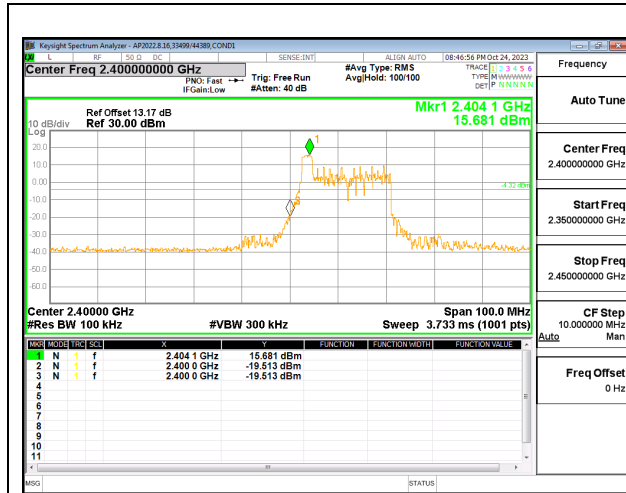

OUT-OF-BAND HIGH CHANNEL 11 CHAIN 0

LOW CHANNEL 3 BANDEDGE CHAIN 1

OUT-OF-BAND LOW CHANNEL 3 CHAIN 1

IN-BAND REFERENCE LEVEL CHAIN 1

OUT-OF-BAND MID CHANNEL 1

HIGH CHANNEL 11 BANDEDGE CHAIN 1

OUT-OF-BAND HIGH CHANNEL 11 CHAIN 1

10.7.5. 802.11be EHT20 26T MODE

2TX CHAIN 0 + CHAIN 1 MODE

LOW CHANNEL 1 BANDEDGE CHAIN 0

OUT-OF-BAND LOW CHANNEL 1 CHAIN 0

IN-BAND REFERENCE LEVEL CHAIN 0

OUT-OF-BAND MID CHANNEL CHAIN 0

HIGH CHANNEL 13 BANDEDGE CHAIN 0