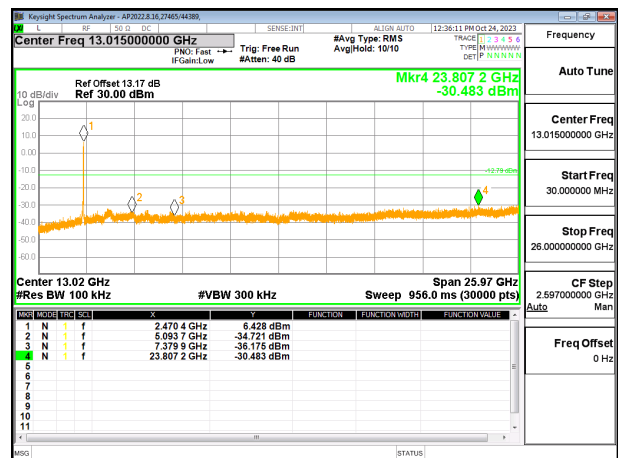

10.7.4. 802.11n HT40 MODE

2TX CHAIN 0 + CHAIN 1 MODE

LOW CHANNEL 3 BANDEDGE CHAIN 0

OUT-OF-BAND LOW CHANNEL 3 CHAIN 0

IN-BAND REFERENCE LEVEL CHAIN 0

OUT-OF-BAND MID CHANNEL CHAIN 0

HIGH CHANNEL 11 BANDEDGE CHAIN 0