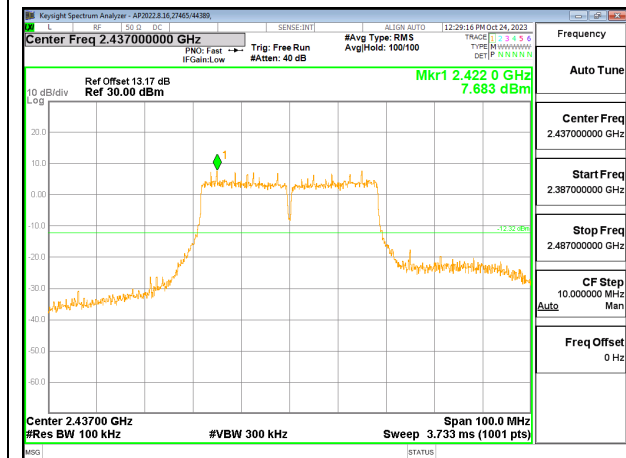

10.7.4. 802.11n HT40 MODE

2TX CHAIN 0 + CHAIN 1 MODE

LOW CHANNEL 3 BANDEDGE CHAIN 0

OUT-OF-BAND LOW CHANNEL 3 CHAIN 0

IN-BAND REFERENCE LEVEL CHAIN 0

OUT-OF-BAND MID CHANNEL CHAIN 0

HIGH CHANNEL 11 BANDEDGE CHAIN 0