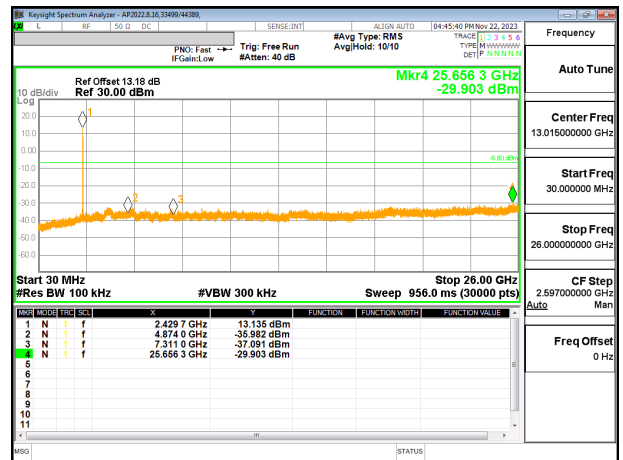

10.7.6. 802.11be EHT20 52T MODE

2TX CHAIN 0 + CHAIN 1 MODE

LOW CHANNEL 1 BANDEDGE CHAIN 0

OUT-OF-BAND LOW CHANNEL 1 CHAIN 0

IN-BAND REFERENCE LEVEL CHAIN 0

OUT-OF-BAND MID CHANNEL CHAIN 0

HIGH CHANNEL 13 BANDEDGE CHAIN 0