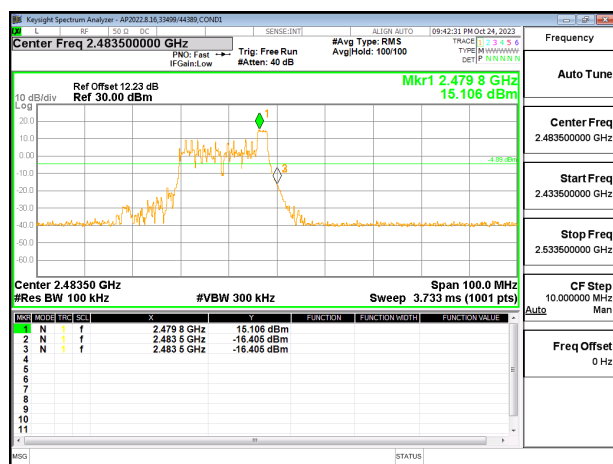

10.7.5. 802.11be EHT20 26T MODE

2TX CHAIN 0 + CHAIN 1 MODE

LOW CHANNEL 1 BANDEDGE CHAIN 0

OUT-OF-BAND LOW CHANNEL 1 CHAIN 0

IN-BAND REFERENCE LEVEL CHAIN 0

OUT-OF-BAND MID CHANNEL CHAIN 0

HIGH CHANNEL 13 BANDEDGE CHAIN 0

OUT-OF-BAND HIGH CHANNEL 13 CHAIN 0

LOW CHANNEL 1 BANDEDGE CHAIN 1

OUT-OF-BAND LOW CHANNEL 1 CHAIN 1

IN-BAND REFERENCE LEVEL CHAIN 1

OUT-OF-BAND MID CHANNEL 1 CHAIN 1

HIGH CHANNEL 13 BANDEDGE CHAIN 1

OUT-OF-BAND HIGH CHANNEL 13 CHAIN 1

10.7.6. 802.11be EHT20 52T MODE

2TX CHAIN 0 + CHAIN 1 MODE

LOW CHANNEL 1 BANDEDGE CHAIN 0

OUT-OF-BAND LOW CHANNEL 1 CHAIN 0

IN-BAND REFERENCE LEVEL CHAIN 0

OUT-OF-BAND MID CHANNEL CHAIN 0

HIGH CHANNEL 13 BANDEDGE CHAIN 0