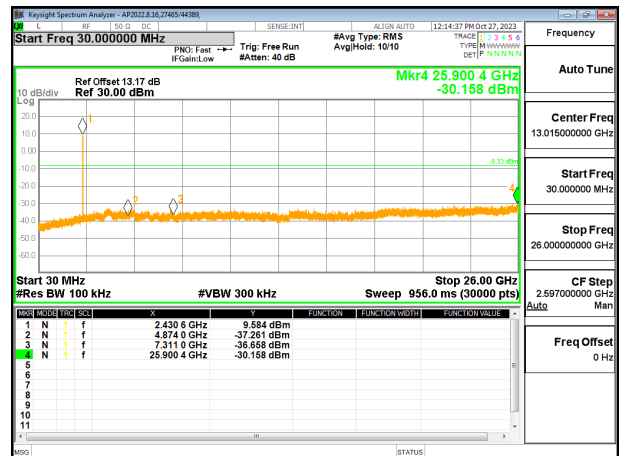

10.7.7. 802.11be EHT20 52T + 26T MODE

2TX CHAIN 0 + CHAIN 1 MODE

LOW CHANNEL 1 BANDEDGE CHAIN 0

OUT-OF-BAND LOW CHANNEL 1 CHAIN 0

IN-BAND REFERENCE LEVEL CHAIN 0

OUT-OF-BAND MID CHANNEL CHAIN 0

HIGH CHANNEL 13 BANDEDGE CHAIN 0