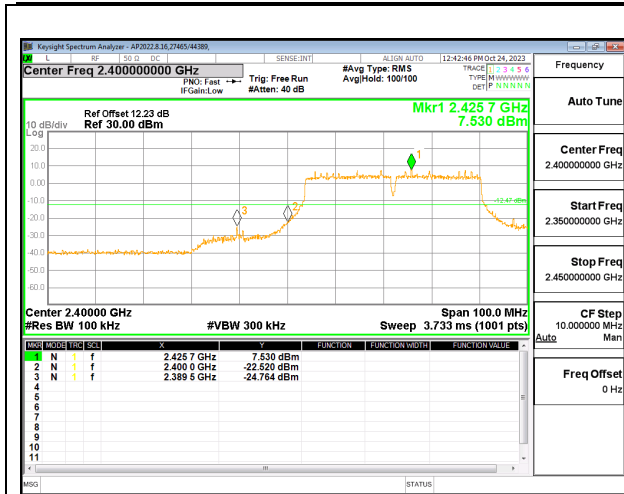

LOW CHANNEL 3 BANDEDGE CHAIN 1