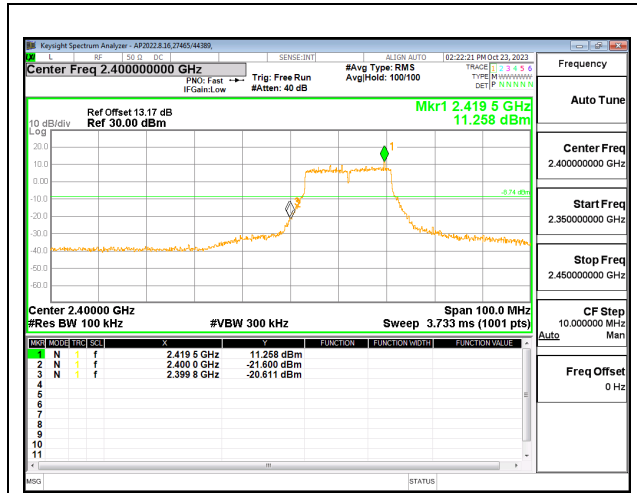

10.7.2. 802.11g MODE

2TX CHAIN 0 + CHAIN 1 MODE

LOW CHANNEL 1 BANDEDGE CHAIN 0

OUT-OF-BAND LOW CHANNEL 1 CHAIN 0

IN-BAND REFERENCE LEVEL CHAIN 0

OUT-OF-BAND MID CHANNEL CHAIN 0

HIGH CHANNEL 13 BANDEDGE CHAIN 0

OUT-OF-BAND HIGH CHANNEL 13 CHAIN 0

LOW CHANNEL 1 BANDEDGE CHAIN 1

OUT-OF-BAND LOW CHANNEL 1 CHAIN 1

IN-BAND REFERENCE LEVEL CHAIN 1

OUT-OF-BAND MID CHANNEL 1 CHAIN 1

HIGH CHANNEL 13 BANDEDGE CHAIN 1

OUT-OF-BAND HIGH CHANNEL 13 CHAIN 1

10.7.3. 802.11n HT20 MODE

2TX CHAIN 0 + CHAIN 1 MODE

LOW CHANNEL 1 BANDEDGE CHAIN 0

OUT-OF-BAND LOW CHANNEL 1 CHAIN 0

IN-BAND REFERENCE LEVEL CHAIN 0

OUT-OF-BAND MID CHANNEL CHAIN 0

HIGH CHANNEL 13 BANDEDGE CHAIN 0