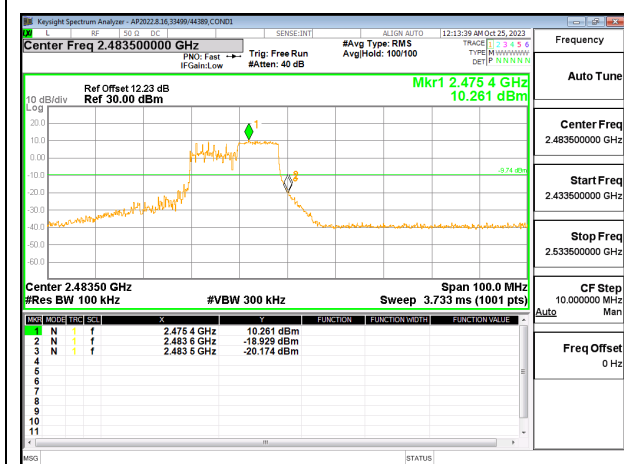

10.7.8. 802.11be EHT20 106T MODE

2TX CHAIN 0 + CHAIN 1 MODE

LOW CHANNEL 1 BANDEDGE CHAIN 0

OUT-OF-BAND LOW CHANNEL 1 CHAIN 0

IN-BAND REFERENCE LEVEL CHAIN 0

OUT-OF-BAND MID CHANNEL CHAIN 0

HIGH CHANNEL 13 BANDEDGE CHAIN 0

OUT-OF-BAND HIGH CHANNEL 13 CHAIN 0

LOW CHANNEL 1 BANDEDGE CHAIN 1

OUT-OF-BAND LOW CHANNEL 1 CHAIN 1

IN-BAND REFERENCE LEVEL CHAIN 1

OUT-OF-BAND MID CHANNEL CHAIN 1

HIGH CHANNEL 13 BANDEDGE CHAIN 1

OUT-OF-BAND HIGH CHANNEL 13 CHAIN 1

10.7.9. 802.11be EHT20 106T + 26T MODE

2TX CHAIN 0 + CHAIN 1 MODE

LOW CHANNEL 1 BANDEDGE CHAIN 0

OUT-OF-BAND LOW CHANNEL 1 CHAIN 0

IN-BAND REFERENCE LEVEL CHAIN 0

OUT-OF-BAND MID CHANNEL CHAIN 0

HIGH CHANNEL 13 BANDEDGE CHAIN 0