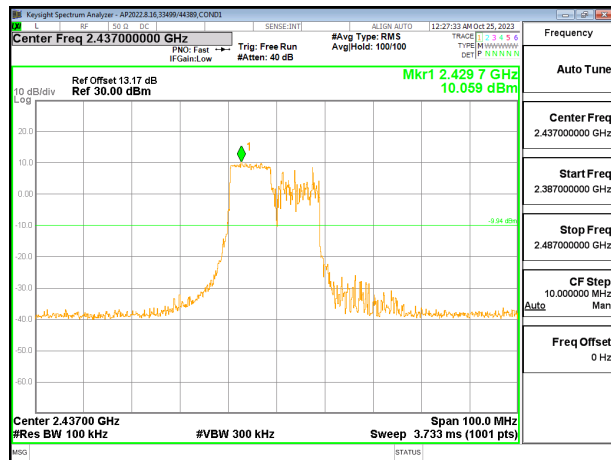

10.7.8. 802.11be EHT20 106T MODE

2TX CHAIN 0 + CHAIN 1 MODE

LOW CHANNEL 1 BANDEDGE CHAIN 0

OUT-OF-BAND LOW CHANNEL 1 CHAIN 0

IN-BAND REFERENCE LEVEL CHAIN 0

OUT-OF-BAND MID CHANNEL CHAIN 0

HIGH CHANNEL 13 BANDEDGE CHAIN 0

OUT-OF-BAND HIGH CHANNEL 13 CHAIN 0

LOW CHANNEL 1 BANDEDGE CHAIN 1

OUT-OF-BAND LOW CHANNEL 1 CHAIN 1

IN-BAND REFERENCE LEVEL CHAIN 1

OUT-OF-BAND MID CHANNEL CHAIN 1

HIGH CHANNEL 13 BANDEDGE CHAIN 1

OUT-OF-BAND HIGH CHANNEL 13 CHAIN 1