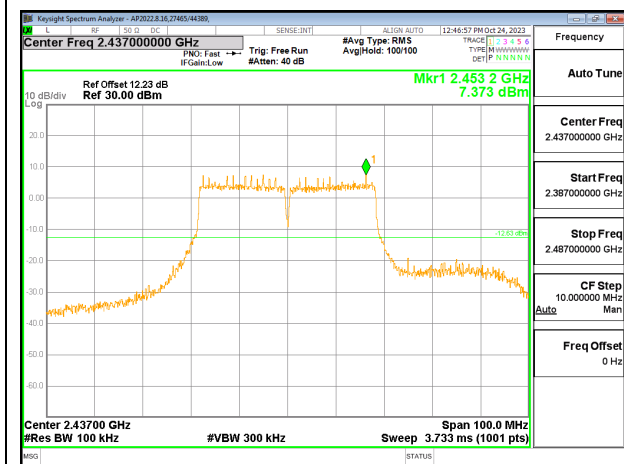

IN-BAND REFERENCE LEVEL CHAIN 1