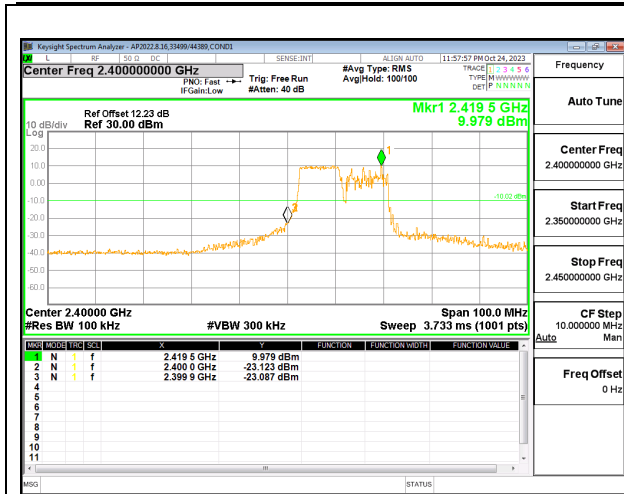

LOW CHANNEL 1 BANDEDGE CHAIN 1