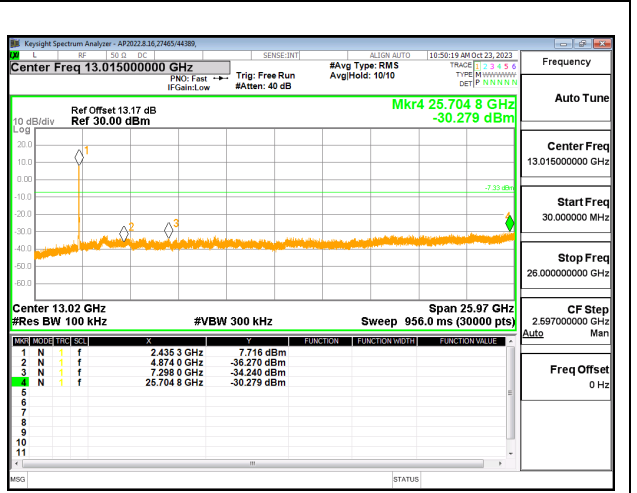

10.7.2. 802.11g MODE

2TX CHAIN 0 + CHAIN 1 MODE

LOW CHANNEL 1 BANDEDGE CHAIN 0

OUT-OF-BAND LOW CHANNEL 1 CHAIN 0

IN-BAND REFERENCE LEVEL CHAIN 0

OUT-OF-BAND MID CHANNEL CHAIN 0

HIGH CHANNEL 13 BANDEDGE CHAIN 0

OUT-OF-BAND HIGH CHANNEL 13 CHAIN 0

LOW CHANNEL 1 BANDEDGE CHAIN 1

OUT-OF-BAND LOW CHANNEL 1 CHAIN 1

IN-BAND REFERENCE LEVEL CHAIN 1

OUT-OF-BAND MID CHANNEL 1 CHAIN 1

HIGH CHANNEL 13 BANDEDGE CHAIN 1

OUT-OF-BAND HIGH CHANNEL 13 CHAIN 1

10.7.3. 802.11n HT20 MODE

2TX CHAIN 0 + CHAIN 1 MODE

LOW CHANNEL 1 BANDEDGE CHAIN 0

OUT-OF-BAND LOW CHANNEL 1 CHAIN 0

IN-BAND REFERENCE LEVEL CHAIN 0

OUT-OF-BAND MID CHANNEL CHAIN 0

HIGH CHANNEL 13 BANDEDGE CHAIN 0