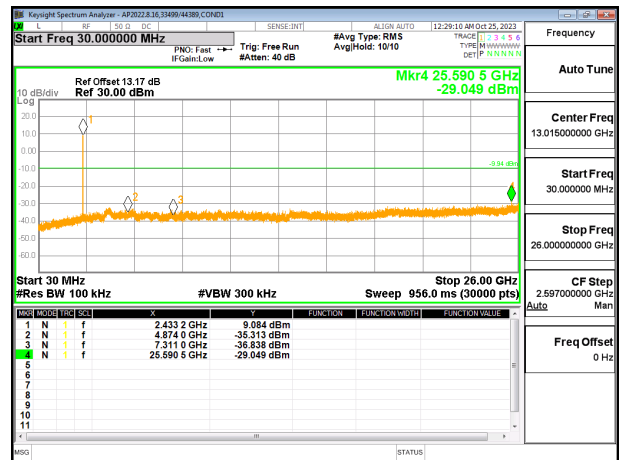

10.7.8. 802.11be EHT20 106T MODE

2TX CHAIN 0 + CHAIN 1 MODE

LOW CHANNEL 1 BANDEDGE CHAIN 0

OUT-OF-BAND LOW CHANNEL 1 CHAIN 0

IN-BAND REFERENCE LEVEL CHAIN 0

OUT-OF-BAND MID CHANNEL CHAIN 0

HIGH CHANNEL 13 BANDEDGE CHAIN 0