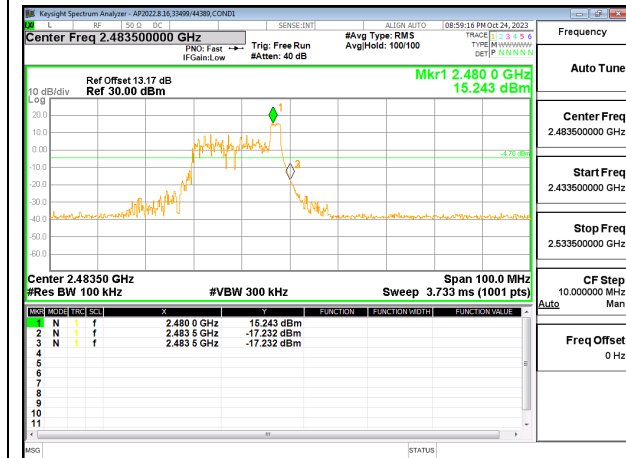

OUT-OF-BAND HIGH CHANNEL 11 CHAIN 0

LOW CHANNEL 3 BANDEDGE CHAIN 1

OUT-OF-BAND LOW CHANNEL 3 CHAIN 1

IN-BAND REFERENCE LEVEL CHAIN 1

OUT-OF-BAND MID CHANNEL 1

HIGH CHANNEL 11 BANDEDGE CHAIN 1

OUT-OF-BAND HIGH CHANNEL 11 CHAIN 1

10.7.5. 802.11be EHT20 26T MODE

2TX CHAIN 0 + CHAIN 1 MODE

LOW CHANNEL 1 BANDEDGE CHAIN 0

OUT-OF-BAND LOW CHANNEL 1 CHAIN 0

IN-BAND REFERENCE LEVEL CHAIN 0

OUT-OF-BAND MID CHANNEL CHAIN 0

HIGH CHANNEL 13 BANDEDGE CHAIN 0

OUT-OF-BAND HIGH CHANNEL 13 CHAIN 0

LOW CHANNEL 1 BANDEDGE CHAIN 1

OUT-OF-BAND LOW CHANNEL 1 CHAIN 1

IN-BAND REFERENCE LEVEL CHAIN 1

OUT-OF-BAND MID CHANNEL 1 CHAIN 1

HIGH CHANNEL 13 BANDEDGE CHAIN 1

OUT-OF-BAND HIGH CHANNEL 13 CHAIN 1

10.7.6. 802.11be EHT20 52T MODE

2TX CHAIN 0 + CHAIN 1 MODE

LOW CHANNEL 1 BANDEDGE CHAIN 0

OUT-OF-BAND LOW CHANNEL 1 CHAIN 0

IN-BAND REFERENCE LEVEL CHAIN 0

OUT-OF-BAND MID CHANNEL CHAIN 0

HIGH CHANNEL 13 BANDEDGE CHAIN 0