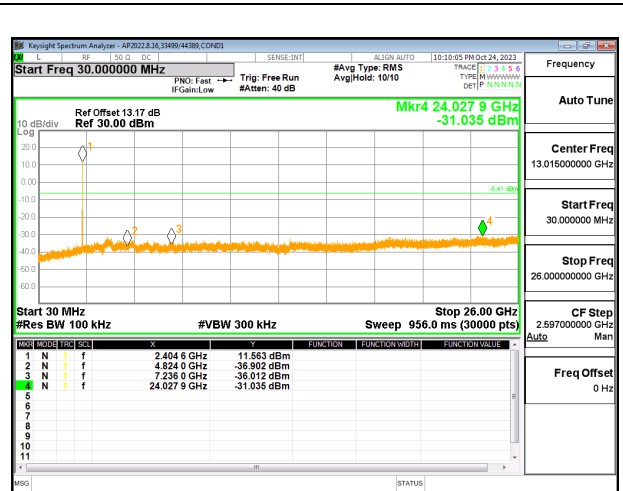

10.7.5. 802.11be EHT20 26T MODE

2TX CHAIN 0 + CHAIN 1 MODE

LOW CHANNEL 1 BANDEDGE CHAIN 0

OUT-OF-BAND LOW CHANNEL 1 CHAIN 0

IN-BAND REFERENCE LEVEL CHAIN 0

OUT-OF-BAND MID CHANNEL CHAIN 0

HIGH CHANNEL 13 BANDEDGE CHAIN 0

OUT-OF-BAND HIGH CHANNEL 13 CHAIN 0

LOW CHANNEL 1 BANDEDGE CHAIN 1

OUT-OF-BAND LOW CHANNEL 1 CHAIN 1

IN-BAND REFERENCE LEVEL CHAIN 1

OUT-OF-BAND MID CHANNEL 1 CHAIN 1

HIGH CHANNEL 13 BANDEDGE CHAIN 1

OUT-OF-BAND HIGH CHANNEL 13 CHAIN 1

10.7.6. 802.11be EHT20 52T MODE

2TX CHAIN 0 + CHAIN 1 MODE

LOW CHANNEL 1 BANDEDGE CHAIN 0

OUT-OF-BAND LOW CHANNEL 1 CHAIN 0

IN-BAND REFERENCE LEVEL CHAIN 0

OUT-OF-BAND MID CHANNEL CHAIN 0

HIGH CHANNEL 13 BANDEDGE CHAIN 0