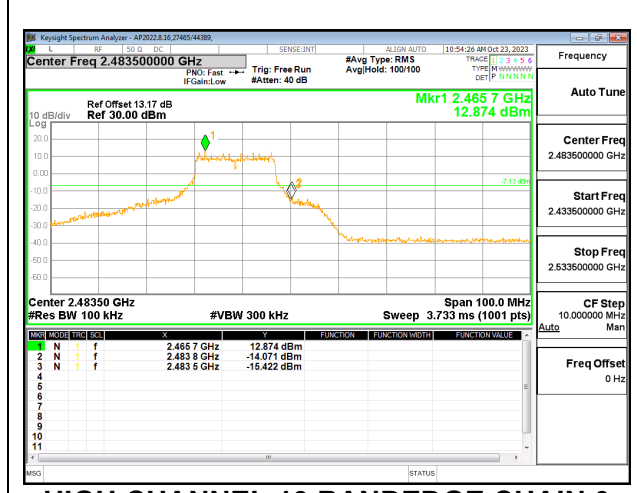

10.7.2. 802.11g MODE

2TX CHAIN 0 + CHAIN 1 MODE

LOW CHANNEL 1 BANDEDGE CHAIN 0

OUT-OF-BAND LOW CHANNEL 1 CHAIN 0

IN-BAND REFERENCE LEVEL CHAIN 0

OUT-OF-BAND MID CHANNEL CHAIN 0

HIGH CHANNEL 13 BANDEDGE CHAIN 0

OUT-OF-BAND HIGH CHANNEL 13 CHAIN 0

LOW CHANNEL 1 BANDEDGE CHAIN 1

OUT-OF-BAND LOW CHANNEL 1 CHAIN 1

IN-BAND REFERENCE LEVEL CHAIN 1

OUT-OF-BAND MID CHANNEL 1 CHAIN 1

HIGH CHANNEL 13 BANDEDGE CHAIN 1

OUT-OF-BAND HIGH CHANNEL 13 CHAIN 1

10.7.3. 802.11n HT20 MODE

2TX CHAIN 0 + CHAIN 1 MODE

LOW CHANNEL 1 BANDEDGE CHAIN 0

OUT-OF-BAND LOW CHANNEL 1 CHAIN 0

IN-BAND REFERENCE LEVEL CHAIN 0

OUT-OF-BAND MID CHANNEL CHAIN 0

HIGH CHANNEL 13 BANDEDGE CHAIN 0