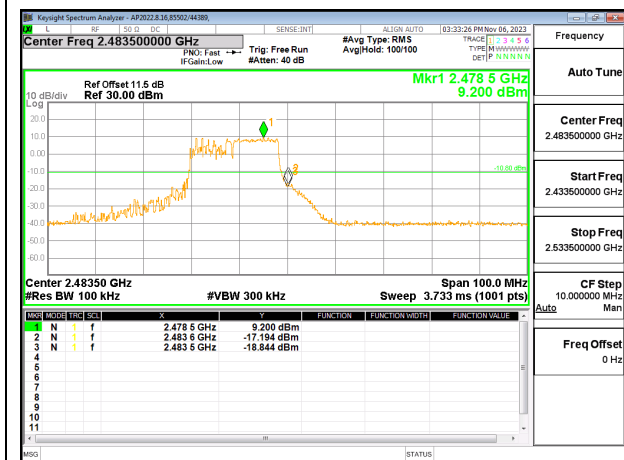

10.7.9. 802.11be EHT20 106T + 26T MODE

2TX CHAIN 0 + CHAIN 1 MODE

LOW CHANNEL 1 BANDEDGE CHAIN 0

OUT-OF-BAND LOW CHANNEL 1 CHAIN 0

IN-BAND REFERENCE LEVEL CHAIN 0

OUT-OF-BAND MID CHANNEL CHAIN 0

HIGH CHANNEL 13 BANDEDGE CHAIN 0

OUT-OF-BAND HIGH CHANNEL 13 CHAIN 0

LOW CHANNEL 1 BANDEDGE CHAIN 1

OUT-OF-BAND LOW CHANNEL 1 CHAIN 1

IN-BAND REFERENCE LEVEL CHAIN 1

OUT-OF-BAND MID CHANNEL CHAIN 1

HIGH CHANNEL 13 BANDEDGE CHAIN 1

OUT-OF-BAND HIGH CHANNEL 13 CHAIN 1