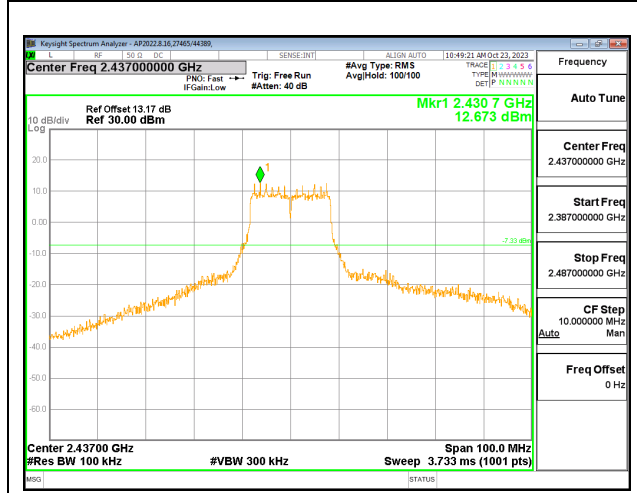

10.7.2. 802.11g MODE

2TX CHAIN 0 + CHAIN 1 MODE

LOW CHANNEL 1 BANDEDGE CHAIN 0

OUT-OF-BAND LOW CHANNEL 1 CHAIN 0

IN-BAND REFERENCE LEVEL CHAIN 0

OUT-OF-BAND MID CHANNEL CHAIN 0

HIGH CHANNEL 13 BANDEDGE CHAIN 0

OUT-OF-BAND HIGH CHANNEL 13 CHAIN 0

LOW CHANNEL 1 BANDEDGE CHAIN 1

OUT-OF-BAND LOW CHANNEL 1 CHAIN 1

IN-BAND REFERENCE LEVEL CHAIN 1

OUT-OF-BAND MID CHANNEL 1 CHAIN 1

HIGH CHANNEL 13 BANDEDGE CHAIN 1

OUT-OF-BAND HIGH CHANNEL 13 CHAIN 1