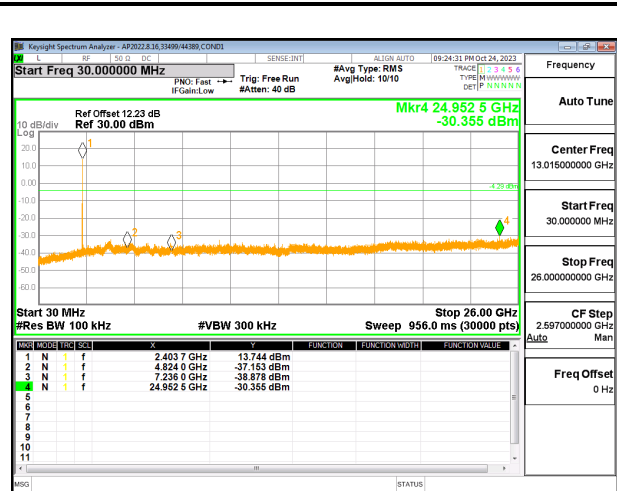

OUT-OF-BAND LOW CHANNEL 1 CHAIN 1