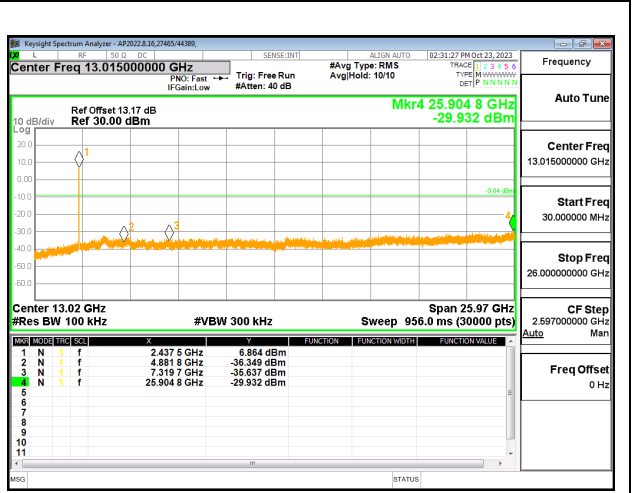

10.7.3. 802.11n HT20 MODE

2TX CHAIN 0 + CHAIN 1 MODE

LOW CHANNEL 1 BANDEDGE CHAIN 0

OUT-OF-BAND LOW CHANNEL 1 CHAIN 0

IN-BAND REFERENCE LEVEL CHAIN 0

OUT-OF-BAND MID CHANNEL CHAIN 0

HIGH CHANNEL 13 BANDEDGE CHAIN 0

OUT-OF-BAND HIGH CHANNEL 13 CHAIN 0

LOW CHANNEL 1 BANDEDGE CHAIN 1

OUT-OF-BAND LOW CHANNEL 1 CHAIN 1

IN-BAND REFERENCE LEVEL CHAIN 1

OUT-OF-BAND MID CHANNEL 1 CHAIN 1

HIGH CHANNEL 13 BANDEDGE CHAIN 1

OUT-OF-BAND HIGH CHANNEL 13 CHAIN 1