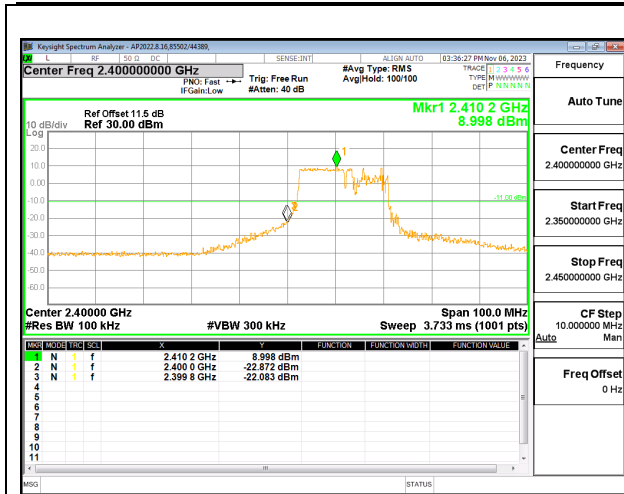

LOW CHANNEL 1 BANDEDGE CHAIN 1