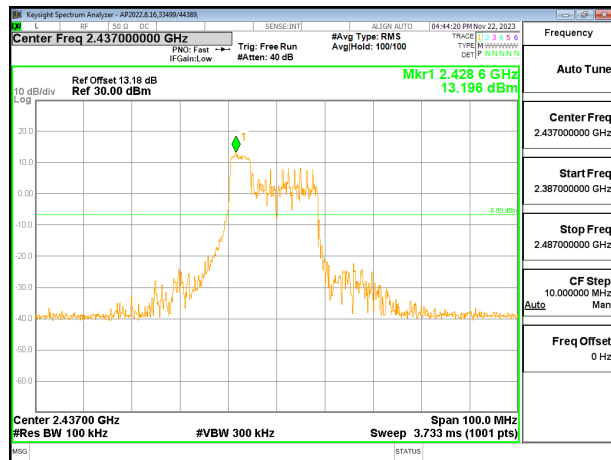

10.7.6. 802.11be EHT20 52T MODE

2TX CHAIN 0 + CHAIN 1 MODE

LOW CHANNEL 1 BANDEDGE CHAIN 0

OUT-OF-BAND LOW CHANNEL 1 CHAIN 0

IN-BAND REFERENCE LEVEL CHAIN 0

OUT-OF-BAND MID CHANNEL CHAIN 0

HIGH CHANNEL 13 BANDEDGE CHAIN 0

10.7.7. 802.11be EHT20 52T + 26T MODE

2TX CHAIN 0 + CHAIN 1 MODE

LOW CHANNEL 1 BANDEDGE CHAIN 0

OUT-OF-BAND LOW CHANNEL 1 CHAIN 0

IN-BAND REFERENCE LEVEL CHAIN 0

OUT-OF-BAND MID CHANNEL CHAIN 0

HIGH CHANNEL 13 BANDEDGE CHAIN 0