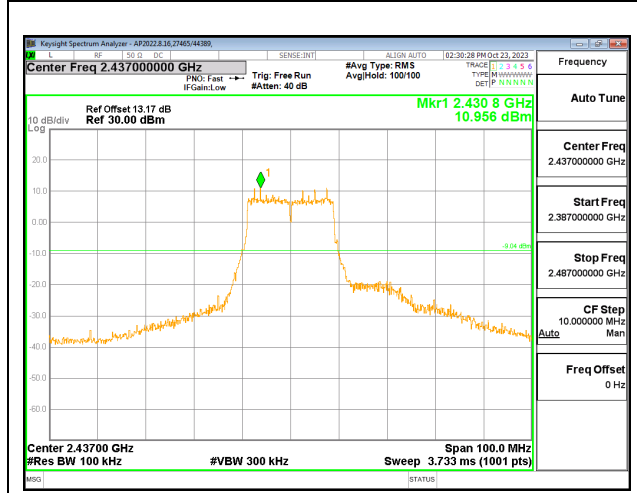

10.7.3. 802.11n HT20 MODE

2TX CHAIN 0 + CHAIN 1 MODE

LOW CHANNEL 1 BANDEDGE CHAIN 0

OUT-OF-BAND LOW CHANNEL 1 CHAIN 0

IN-BAND REFERENCE LEVEL CHAIN 0

OUT-OF-BAND MID CHANNEL CHAIN 0

HIGH CHANNEL 13 BANDEDGE CHAIN 0