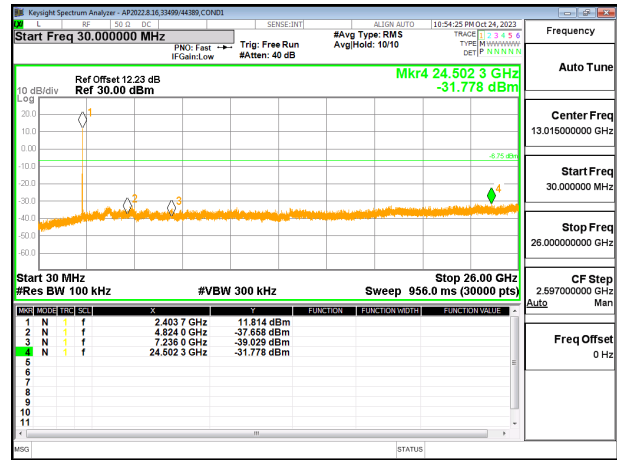

OUT-OF-BAND LOW CHANNEL 1 CHAIN 1