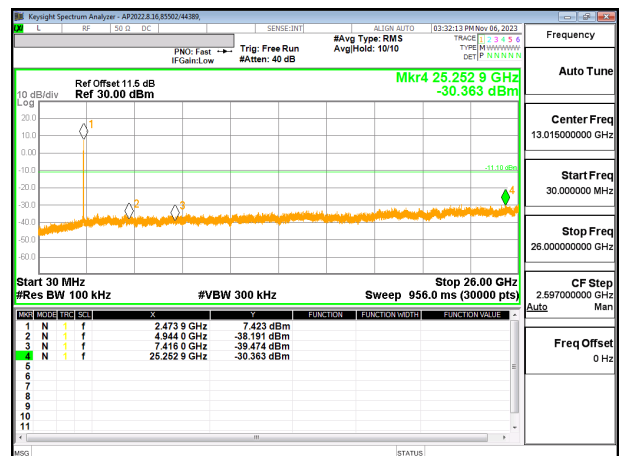

10.7.9. 802.11be EHT20 106T + 26T MODE

2TX CHAIN 0 + CHAIN 1 MODE

LOW CHANNEL 1 BANDEDGE CHAIN 0

OUT-OF-BAND LOW CHANNEL 1 CHAIN 0

IN-BAND REFERENCE LEVEL CHAIN 0

OUT-OF-BAND MID CHANNEL CHAIN 0

HIGH CHANNEL 13 BANDEDGE CHAIN 0