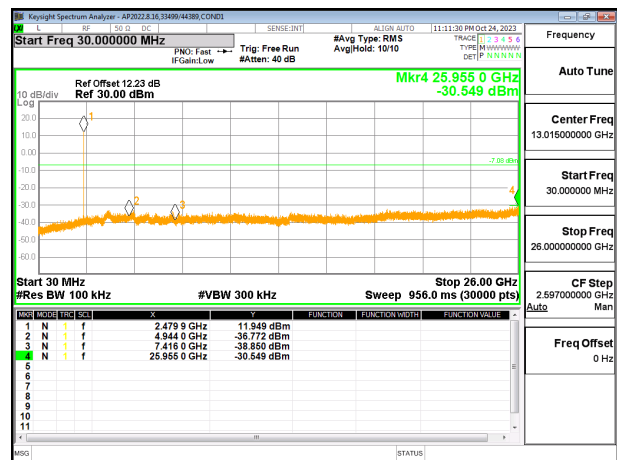

10.7.6. 802.11be EHT20 52T MODE

2TX CHAIN 0 + CHAIN 1 MODE

LOW CHANNEL 1 BANDEDGE CHAIN 0

OUT-OF-BAND LOW CHANNEL 1 CHAIN 0

IN-BAND REFERENCE LEVEL CHAIN 0

OUT-OF-BAND MID CHANNEL CHAIN 0

HIGH CHANNEL 13 BANDEDGE CHAIN 0

OUT-OF-BAND HIGH CHANNEL 13 CHAIN 0

LOW CHANNEL 1 BANDEDGE CHAIN 1

OUT-OF-BAND LOW CHANNEL 1 CHAIN 1

IN-BAND REFERENCE LEVEL CHAIN 1

OUT-OF-BAND MID CHANNEL CHAIN 1

HIGH CHANNEL 13 BANDEDGE CHAIN 1

OUT-OF-BAND HIGH CHANNEL 13 CHAIN 1

10.7.7. 802.11be EHT20 52T + 26T MODE

2TX CHAIN 0 + CHAIN 1 MODE

LOW CHANNEL 1 BANDEDGE CHAIN 0

OUT-OF-BAND LOW CHANNEL 1 CHAIN 0

IN-BAND REFERENCE LEVEL CHAIN 0

OUT-OF-BAND MID CHANNEL CHAIN 0

HIGH CHANNEL 13 BANDEDGE CHAIN 0