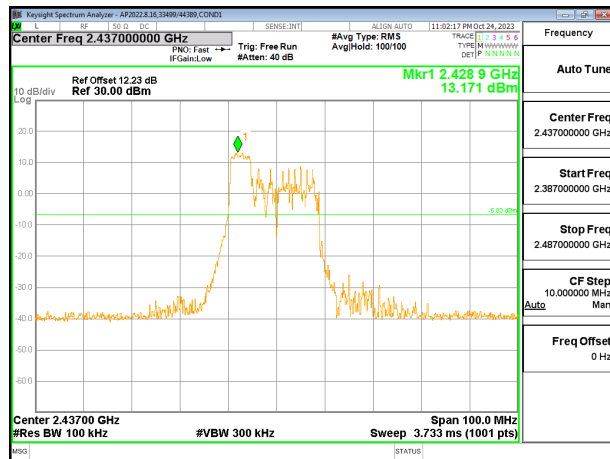

IN-BAND REFERENCE LEVEL CHAIN 1