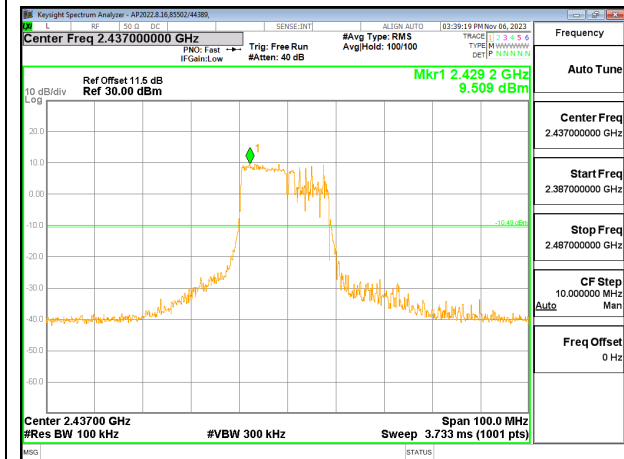

10.7.9. 802.11be EHT20 106T + 26T MODE

2TX CHAIN 0 + CHAIN 1 MODE

LOW CHANNEL 1 BANDEDGE CHAIN 0

OUT-OF-BAND LOW CHANNEL 1 CHAIN 0

IN-BAND REFERENCE LEVEL CHAIN 0

OUT-OF-BAND MID CHANNEL CHAIN 0

HIGH CHANNEL 13 BANDEDGE CHAIN 0

OUT-OF-BAND HIGH CHANNEL 13 CHAIN 0

LOW CHANNEL 1 BANDEDGE CHAIN 1

OUT-OF-BAND LOW CHANNEL 1 CHAIN 1

IN-BAND REFERENCE LEVEL CHAIN 1

OUT-OF-BAND MID CHANNEL CHAIN 1

HIGH CHANNEL 13 BANDEDGE CHAIN 1

OUT-OF-BAND HIGH CHANNEL 13 CHAIN 1