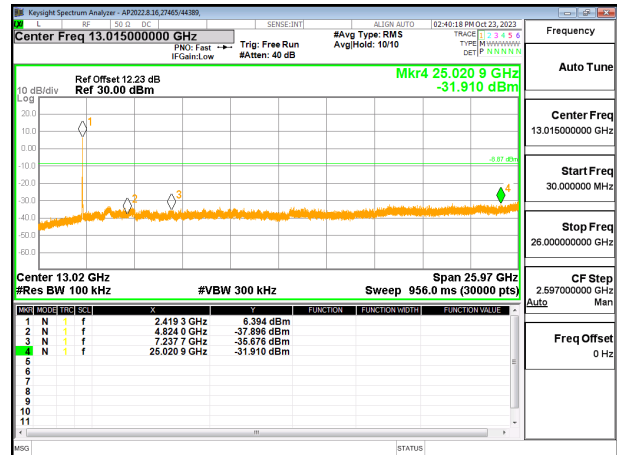

10.7.3. 802.11n HT20 MODE

2TX CHAIN 0 + CHAIN 1 MODE

LOW CHANNEL 1 BANDEDGE CHAIN 0

OUT-OF-BAND LOW CHANNEL 1 CHAIN 0

IN-BAND REFERENCE LEVEL CHAIN 0

OUT-OF-BAND MID CHANNEL CHAIN 0

HIGH CHANNEL 13 BANDEDGE CHAIN 0

OUT-OF-BAND HIGH CHANNEL 13 CHAIN 0

LOW CHANNEL 1 BANDEDGE CHAIN 1

OUT-OF-BAND LOW CHANNEL 1 CHAIN 1

IN-BAND REFERENCE LEVEL CHAIN 1

OUT-OF-BAND MID CHANNEL 1 CHAIN 1

HIGH CHANNEL 13 BANDEDGE CHAIN 1

OUT-OF-BAND HIGH CHANNEL 13 CHAIN 1