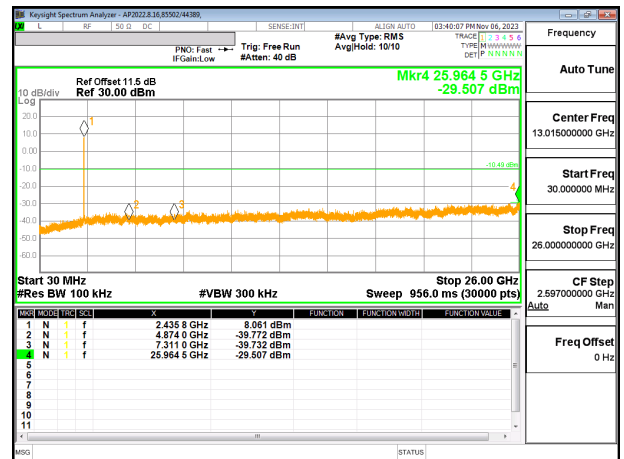

10.7.9. 802.11be EHT20 106T + 26T MODE

2TX CHAIN 0 + CHAIN 1 MODE

LOW CHANNEL 1 BANDEDGE CHAIN 0

OUT-OF-BAND LOW CHANNEL 1 CHAIN 0

IN-BAND REFERENCE LEVEL CHAIN 0

OUT-OF-BAND MID CHANNEL CHAIN 0

HIGH CHANNEL 13 BANDEDGE CHAIN 0

OUT-OF-BAND HIGH CHANNEL 13 CHAIN 0

LOW CHANNEL 1 BANDEDGE CHAIN 1

OUT-OF-BAND LOW CHANNEL 1 CHAIN 1

IN-BAND REFERENCE LEVEL CHAIN 1

OUT-OF-BAND MID CHANNEL CHAIN 1

HIGH CHANNEL 13 BANDEDGE CHAIN 1

OUT-OF-BAND HIGH CHANNEL 13 CHAIN 1