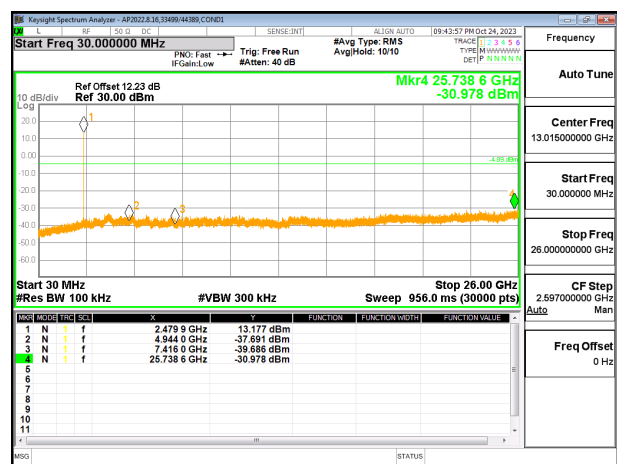

10.7.5. 802.11be EHT20 26T MODE

2TX CHAIN 0 + CHAIN 1 MODE

LOW CHANNEL 1 BANDEDGE CHAIN 0

OUT-OF-BAND LOW CHANNEL 1 CHAIN 0

IN-BAND REFERENCE LEVEL CHAIN 0

OUT-OF-BAND MID CHANNEL CHAIN 0

HIGH CHANNEL 13 BANDEDGE CHAIN 0

OUT-OF-BAND HIGH CHANNEL 13 CHAIN 0

LOW CHANNEL 1 BANDEDGE CHAIN 1

OUT-OF-BAND LOW CHANNEL 1 CHAIN 1

IN-BAND REFERENCE LEVEL CHAIN 1

OUT-OF-BAND MID CHANNEL 1 CHAIN 1

HIGH CHANNEL 13 BANDEDGE CHAIN 1

OUT-OF-BAND HIGH CHANNEL 13 CHAIN 1

10.7.6. 802.11be EHT20 52T MODE

2TX CHAIN 0 + CHAIN 1 MODE

LOW CHANNEL 1 BANDEDGE CHAIN 0

OUT-OF-BAND LOW CHANNEL 1 CHAIN 0

IN-BAND REFERENCE LEVEL CHAIN 0

OUT-OF-BAND MID CHANNEL CHAIN 0

HIGH CHANNEL 13 BANDEDGE CHAIN 0