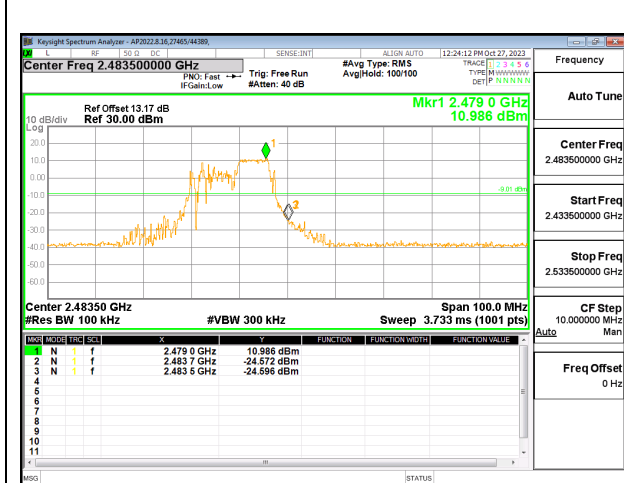

10.7.7. 802.11be EHT20 52T + 26T MODE

2TX CHAIN 0 + CHAIN 1 MODE

LOW CHANNEL 1 BANDEDGE CHAIN 0

OUT-OF-BAND LOW CHANNEL 1 CHAIN 0

IN-BAND REFERENCE LEVEL CHAIN 0

OUT-OF-BAND MID CHANNEL CHAIN 0

HIGH CHANNEL 13 BANDEDGE CHAIN 0