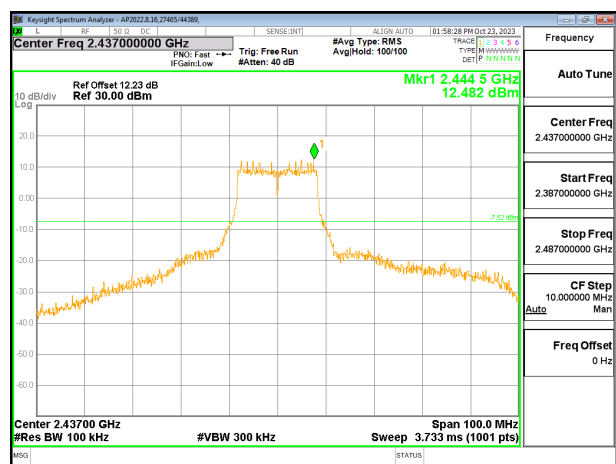

10.7.2. 802.11g MODE

2TX CHAIN 0 + CHAIN 1 MODE

LOW CHANNEL 1 BANDEDGE CHAIN 0

OUT-OF-BAND LOW CHANNEL 1 CHAIN 0

IN-BAND REFERENCE LEVEL CHAIN 0

OUT-OF-BAND MID CHANNEL CHAIN 0

HIGH CHANNEL 13 BANDEDGE CHAIN 0

OUT-OF-BAND HIGH CHANNEL 13 CHAIN 0

LOW CHANNEL 1 BANDEDGE CHAIN 1

OUT-OF-BAND LOW CHANNEL 1 CHAIN 1

IN-BAND REFERENCE LEVEL CHAIN 1

OUT-OF-BAND MID CHANNEL 1 CHAIN 1

HIGH CHANNEL 13 BANDEDGE CHAIN 1

OUT-OF-BAND HIGH CHANNEL 13 CHAIN 1

10.7.3. 802.11n HT20 MODE

2TX CHAIN 0 + CHAIN 1 MODE

LOW CHANNEL 1 BANDEDGE CHAIN 0

OUT-OF-BAND LOW CHANNEL 1 CHAIN 0

IN-BAND REFERENCE LEVEL CHAIN 0

OUT-OF-BAND MID CHANNEL CHAIN 0

HIGH CHANNEL 13 BANDEDGE CHAIN 0