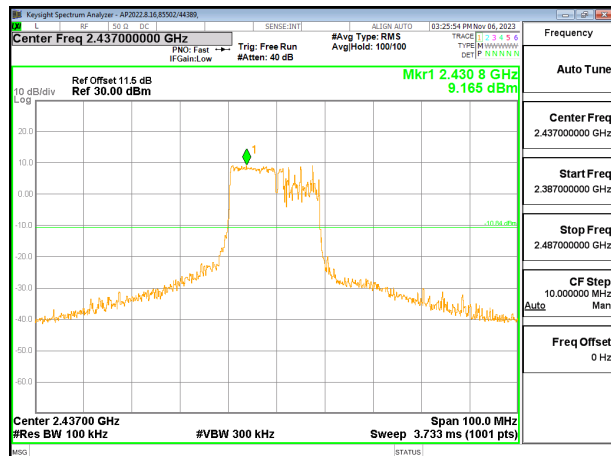

10.7.9. 802.11be EHT20 106T + 26T MODE

2TX CHAIN 0 + CHAIN 1 MODE

LOW CHANNEL 1 BANDEDGE CHAIN 0

OUT-OF-BAND LOW CHANNEL 1 CHAIN 0

IN-BAND REFERENCE LEVEL CHAIN 0

OUT-OF-BAND MID CHANNEL CHAIN 0

HIGH CHANNEL 13 BANDEDGE CHAIN 0