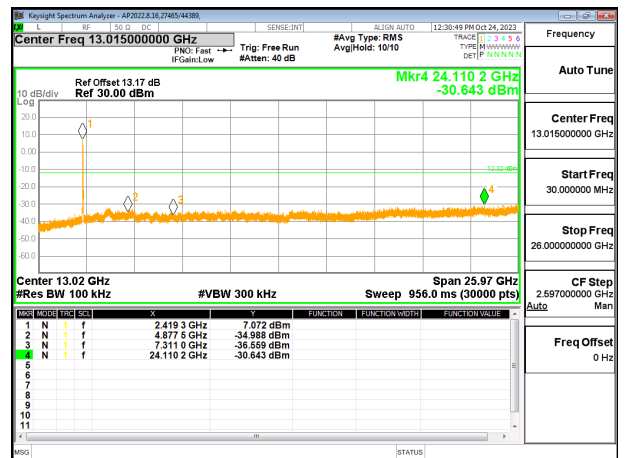

10.7.4. 802.11n HT40 MODE

2TX CHAIN 0 + CHAIN 1 MODE

LOW CHANNEL 3 BANDEDGE CHAIN 0

OUT-OF-BAND LOW CHANNEL 3 CHAIN 0

IN-BAND REFERENCE LEVEL CHAIN 0

OUT-OF-BAND MID CHANNEL CHAIN 0

HIGH CHANNEL 11 BANDEDGE CHAIN 0

10.7.5. 802.11be EHT20 26T MODE

2TX CHAIN 0 + CHAIN 1 MODE

LOW CHANNEL 1 BANDEDGE CHAIN 0

OUT-OF-BAND LOW CHANNEL 1 CHAIN 0

IN-BAND REFERENCE LEVEL CHAIN 0

OUT-OF-BAND MID CHANNEL CHAIN 0

HIGH CHANNEL 13 BANDEDGE CHAIN 0