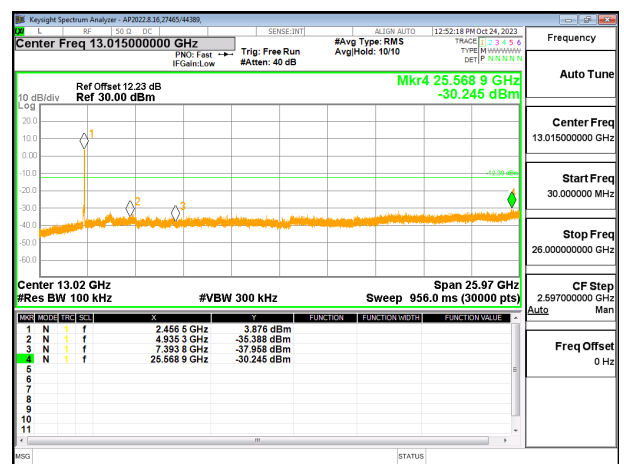

OUT-OF-BAND HIGH CHANNEL 11 CHAIN 0

LOW CHANNEL 3 BANDEDGE CHAIN 1

OUT-OF-BAND LOW CHANNEL 3 CHAIN 1

IN-BAND REFERENCE LEVEL CHAIN 1

OUT-OF-BAND MID CHANNEL 1

HIGH CHANNEL 11 BANDEDGE CHAIN 1

OUT-OF-BAND HIGH CHANNEL 11 CHAIN 1

10.7.5. 802.11be EHT20 26T MODE

2TX CHAIN 0 + CHAIN 1 MODE

LOW CHANNEL 1 BANDEDGE CHAIN 0

OUT-OF-BAND LOW CHANNEL 1 CHAIN 0

IN-BAND REFERENCE LEVEL CHAIN 0

OUT-OF-BAND MID CHANNEL CHAIN 0

HIGH CHANNEL 13 BANDEDGE CHAIN 0