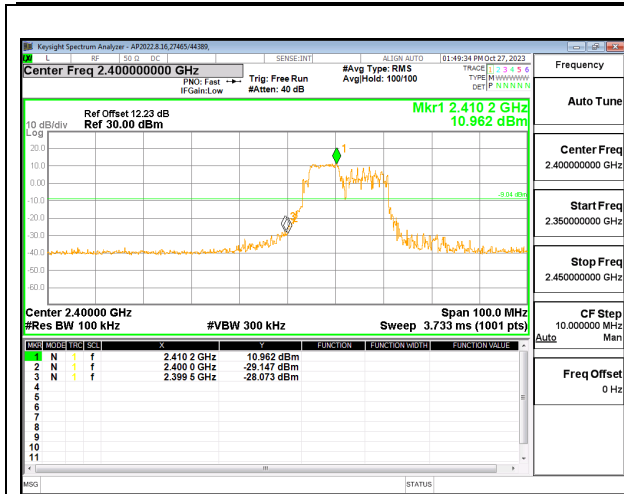

LOW CHANNEL 1 BANDEDGE CHAIN 1