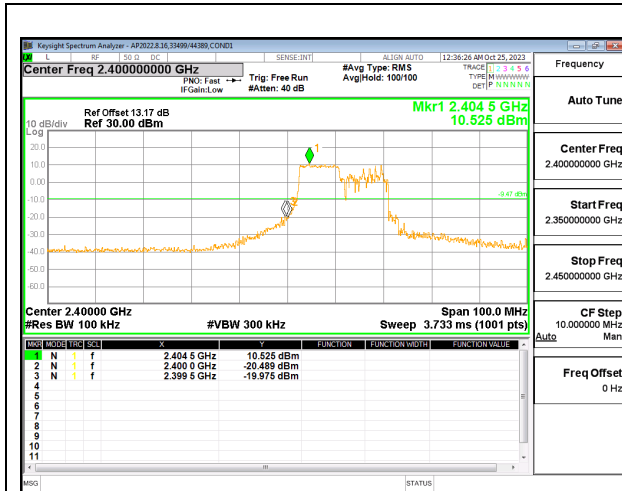

10.7.7. 802.11be EHT20 52T + 26T MODE

2TX CHAIN 0 + CHAIN 1 MODE

LOW CHANNEL 1 BANDEDGE CHAIN 0

OUT-OF-BAND LOW CHANNEL 1 CHAIN 0

IN-BAND REFERENCE LEVEL CHAIN 0

OUT-OF-BAND MID CHANNEL CHAIN 0

HIGH CHANNEL 13 BANDEDGE CHAIN 0

OUT-OF-BAND HIGH CHANNEL 13 CHAIN 0

LOW CHANNEL 1 BANDEDGE CHAIN 1

OUT-OF-BAND LOW CHANNEL 1 CHAIN 1

IN-BAND REFERENCE LEVEL CHAIN 1

OUT-OF-BAND MID CHANNEL CHAIN 1

HIGH CHANNEL 13 BANDEDGE CHAIN 1

OUT-OF-BAND HIGH CHANNEL 13 CHAIN 1

10.7.8. 802.11be EHT20 106T MODE

2TX CHAIN 0 + CHAIN 1 MODE

LOW CHANNEL 1 BANDEDGE CHAIN 0

OUT-OF-BAND LOW CHANNEL 1 CHAIN 0

IN-BAND REFERENCE LEVEL CHAIN 0

OUT-OF-BAND MID CHANNEL CHAIN 0

HIGH CHANNEL 13 BANDEDGE CHAIN 0