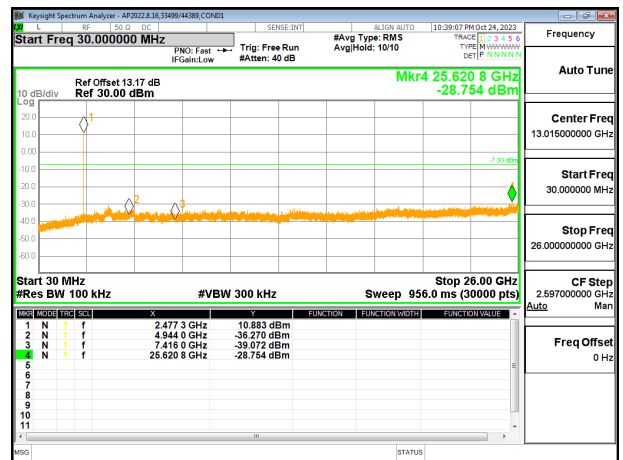

10.7.6. 802.11be EHT20 52T MODE

2TX CHAIN 0 + CHAIN 1 MODE

LOW CHANNEL 1 BANDEDGE CHAIN 0

OUT-OF-BAND LOW CHANNEL 1 CHAIN 0

IN-BAND REFERENCE LEVEL CHAIN 0

OUT-OF-BAND MID CHANNEL CHAIN 0

HIGH CHANNEL 13 BANDEDGE CHAIN 0