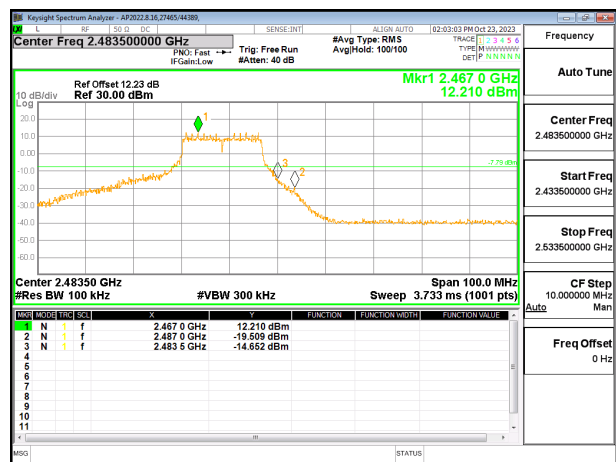

10.7.2. 802.11g MODE

2TX CHAIN 0 + CHAIN 1 MODE

LOW CHANNEL 1 BANDEDGE CHAIN 0

OUT-OF-BAND LOW CHANNEL 1 CHAIN 0

IN-BAND REFERENCE LEVEL CHAIN 0

OUT-OF-BAND MID CHANNEL CHAIN 0

HIGH CHANNEL 13 BANDEDGE CHAIN 0

OUT-OF-BAND HIGH CHANNEL 13 CHAIN 0

LOW CHANNEL 1 BANDEDGE CHAIN 1

OUT-OF-BAND LOW CHANNEL 1 CHAIN 1

IN-BAND REFERENCE LEVEL CHAIN 1

OUT-OF-BAND MID CHANNEL 1 CHAIN 1

HIGH CHANNEL 13 BANDEDGE CHAIN 1

OUT-OF-BAND HIGH CHANNEL 13 CHAIN 1

10.7.3. 802.11n HT20 MODE

2TX CHAIN 0 + CHAIN 1 MODE

LOW CHANNEL 1 BANDEDGE CHAIN 0

OUT-OF-BAND LOW CHANNEL 1 CHAIN 0

IN-BAND REFERENCE LEVEL CHAIN 0

OUT-OF-BAND MID CHANNEL CHAIN 0

HIGH CHANNEL 13 BANDEDGE CHAIN 0