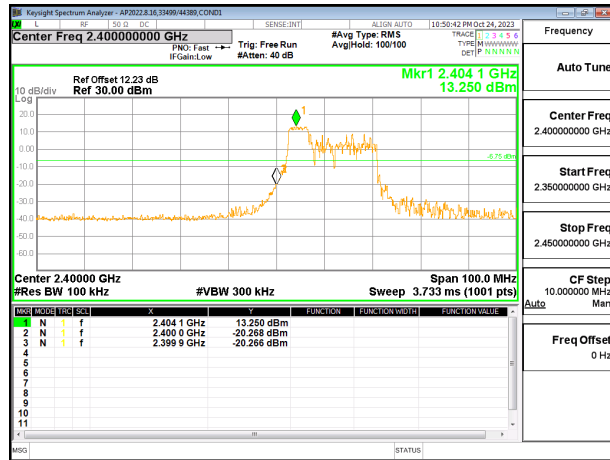

10.7.6. 802.11be EHT20 52T MODE

2TX CHAIN 0 + CHAIN 1 MODE

LOW CHANNEL 1 BANDEDGE CHAIN 0

OUT-OF-BAND LOW CHANNEL 1 CHAIN 0

IN-BAND REFERENCE LEVEL CHAIN 0

OUT-OF-BAND MID CHANNEL CHAIN 0

HIGH CHANNEL 13 BANDEDGE CHAIN 0

OUT-OF-BAND HIGH CHANNEL 13 CHAIN 0

LOW CHANNEL 1 BANDEDGE CHAIN 1

OUT-OF-BAND LOW CHANNEL 1 CHAIN 1

IN-BAND REFERENCE LEVEL CHAIN 1

OUT-OF-BAND MID CHANNEL CHAIN 1

HIGH CHANNEL 13 BANDEDGE CHAIN 1

OUT-OF-BAND HIGH CHANNEL 13 CHAIN 1

10.7.7. 802.11be EHT20 52T + 26T MODE

2TX CHAIN 0 + CHAIN 1 MODE

LOW CHANNEL 1 BANDEDGE CHAIN 0

OUT-OF-BAND LOW CHANNEL 1 CHAIN 0

IN-BAND REFERENCE LEVEL CHAIN 0

OUT-OF-BAND MID CHANNEL CHAIN 0

HIGH CHANNEL 13 BANDEDGE CHAIN 0