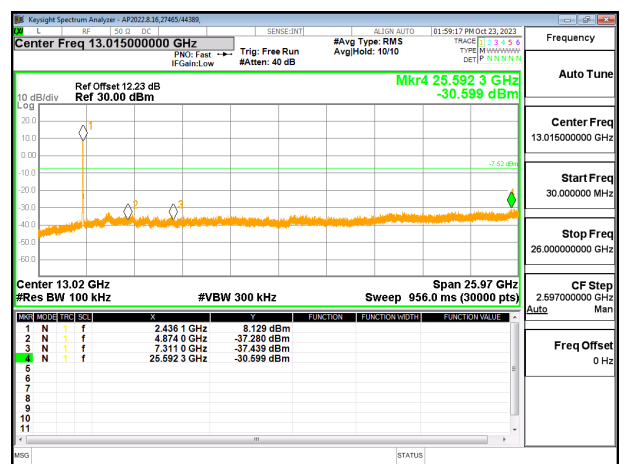

10.7.2. 802.11g MODE

2TX CHAIN 0 + CHAIN 1 MODE

LOW CHANNEL 1 BANDEDGE CHAIN 0

OUT-OF-BAND LOW CHANNEL 1 CHAIN 0

IN-BAND REFERENCE LEVEL CHAIN 0

OUT-OF-BAND MID CHANNEL CHAIN 0

HIGH CHANNEL 13 BANDEDGE CHAIN 0

OUT-OF-BAND HIGH CHANNEL 13 CHAIN 0

LOW CHANNEL 1 BANDEDGE CHAIN 1

OUT-OF-BAND LOW CHANNEL 1 CHAIN 1

IN-BAND REFERENCE LEVEL CHAIN 1

OUT-OF-BAND MID CHANNEL 1 CHAIN 1

HIGH CHANNEL 13 BANDEDGE CHAIN 1

OUT-OF-BAND HIGH CHANNEL 13 CHAIN 1

10.7.3. 802.11n HT20 MODE

2TX CHAIN 0 + CHAIN 1 MODE

LOW CHANNEL 1 BANDEDGE CHAIN 0

OUT-OF-BAND LOW CHANNEL 1 CHAIN 0

IN-BAND REFERENCE LEVEL CHAIN 0

OUT-OF-BAND MID CHANNEL CHAIN 0

HIGH CHANNEL 13 BANDEDGE CHAIN 0