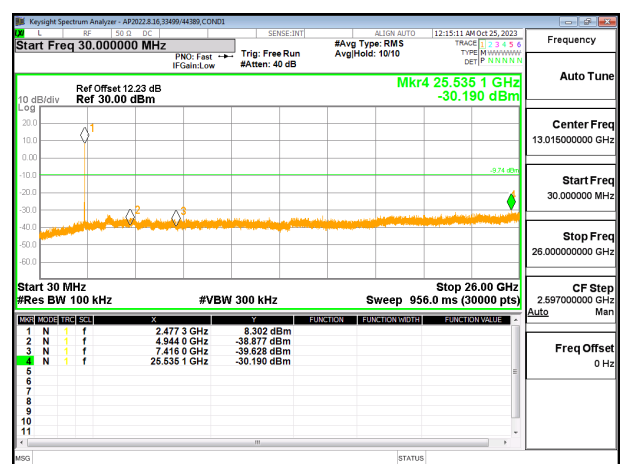

10.7.8. 802.11be EHT20 106T MODE

2TX CHAIN 0 + CHAIN 1 MODE

LOW CHANNEL 1 BANDEDGE CHAIN 0

OUT-OF-BAND LOW CHANNEL 1 CHAIN 0

IN-BAND REFERENCE LEVEL CHAIN 0

OUT-OF-BAND MID CHANNEL CHAIN 0

HIGH CHANNEL 13 BANDEDGE CHAIN 0

OUT-OF-BAND HIGH CHANNEL 13 CHAIN 0

LOW CHANNEL 1 BANDEDGE CHAIN 1

OUT-OF-BAND LOW CHANNEL 1 CHAIN 1

IN-BAND REFERENCE LEVEL CHAIN 1

OUT-OF-BAND MID CHANNEL CHAIN 1

HIGH CHANNEL 13 BANDEDGE CHAIN 1

OUT-OF-BAND HIGH CHANNEL 13 CHAIN 1

10.7.9. 802.11be EHT20 106T + 26T MODE

2TX CHAIN 0 + CHAIN 1 MODE

LOW CHANNEL 1 BANDEDGE CHAIN 0

OUT-OF-BAND LOW CHANNEL 1 CHAIN 0

IN-BAND REFERENCE LEVEL CHAIN 0

OUT-OF-BAND MID CHANNEL CHAIN 0

HIGH CHANNEL 13 BANDEDGE CHAIN 0