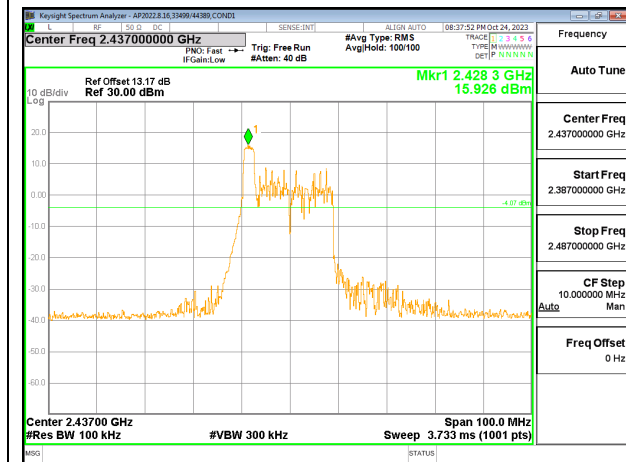

10.7.5. 802.11be EHT20 26T MODE

2TX CHAIN 0 + CHAIN 1 MODE

LOW CHANNEL 1 BANDEDGE CHAIN 0

OUT-OF-BAND LOW CHANNEL 1 CHAIN 0

IN-BAND REFERENCE LEVEL CHAIN 0

OUT-OF-BAND MID CHANNEL CHAIN 0

HIGH CHANNEL 13 BANDEDGE CHAIN 0

OUT-OF-BAND HIGH CHANNEL 13 CHAIN 0

LOW CHANNEL 1 BANDEDGE CHAIN 1

OUT-OF-BAND LOW CHANNEL 1 CHAIN 1

IN-BAND REFERENCE LEVEL CHAIN 1

OUT-OF-BAND MID CHANNEL 1 CHAIN 1

HIGH CHANNEL 13 BANDEDGE CHAIN 1

OUT-OF-BAND HIGH CHANNEL 13 CHAIN 1

10.7.6. 802.11be EHT20 52T MODE

2TX CHAIN 0 + CHAIN 1 MODE

LOW CHANNEL 1 BANDEDGE CHAIN 0

OUT-OF-BAND LOW CHANNEL 1 CHAIN 0

IN-BAND REFERENCE LEVEL CHAIN 0

OUT-OF-BAND MID CHANNEL CHAIN 0

HIGH CHANNEL 13 BANDEDGE CHAIN 0