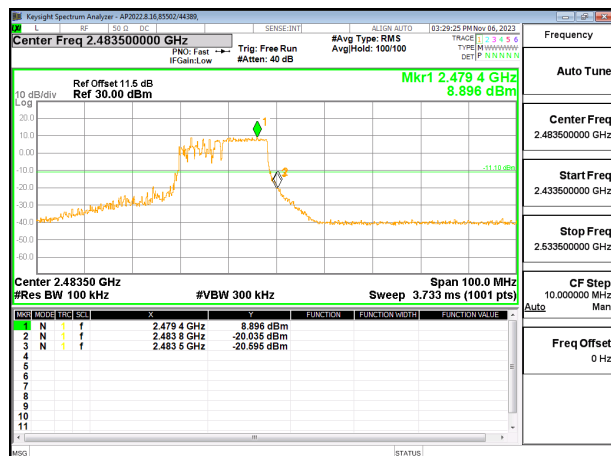

10.7.9. 802.11be EHT20 106T + 26T MODE

2TX CHAIN 0 + CHAIN 1 MODE

LOW CHANNEL 1 BANDEDGE CHAIN 0

OUT-OF-BAND LOW CHANNEL 1 CHAIN 0

IN-BAND REFERENCE LEVEL CHAIN 0

OUT-OF-BAND MID CHANNEL CHAIN 0

HIGH CHANNEL 13 BANDEDGE CHAIN 0

OUT-OF-BAND HIGH CHANNEL 13 CHAIN 0

LOW CHANNEL 1 BANDEDGE CHAIN 1

OUT-OF-BAND LOW CHANNEL 1 CHAIN 1

IN-BAND REFERENCE LEVEL CHAIN 1

OUT-OF-BAND MID CHANNEL CHAIN 1

HIGH CHANNEL 13 BANDEDGE CHAIN 1

OUT-OF-BAND HIGH CHANNEL 13 CHAIN 1