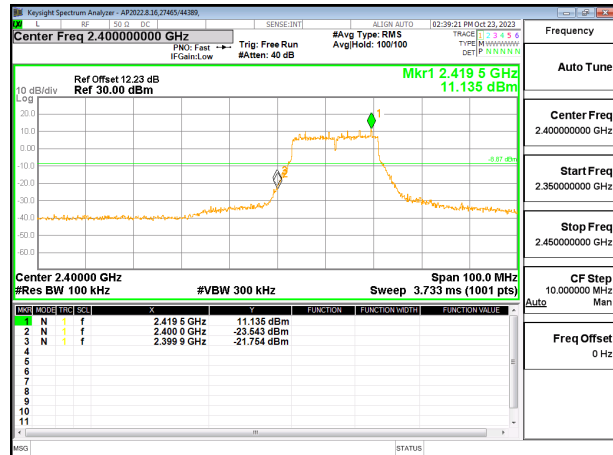

10.7.3. 802.11n HT20 MODE

2TX CHAIN 0 + CHAIN 1 MODE

LOW CHANNEL 1 BANDEDGE CHAIN 0

OUT-OF-BAND LOW CHANNEL 1 CHAIN 0

IN-BAND REFERENCE LEVEL CHAIN 0

OUT-OF-BAND MID CHANNEL CHAIN 0

HIGH CHANNEL 13 BANDEDGE CHAIN 0

OUT-OF-BAND HIGH CHANNEL 13 CHAIN 0

LOW CHANNEL 1 BANDEDGE CHAIN 1

OUT-OF-BAND LOW CHANNEL 1 CHAIN 1

IN-BAND REFERENCE LEVEL CHAIN 1

OUT-OF-BAND MID CHANNEL 1 CHAIN 1

HIGH CHANNEL 13 BANDEDGE CHAIN 1

OUT-OF-BAND HIGH CHANNEL 13 CHAIN 1