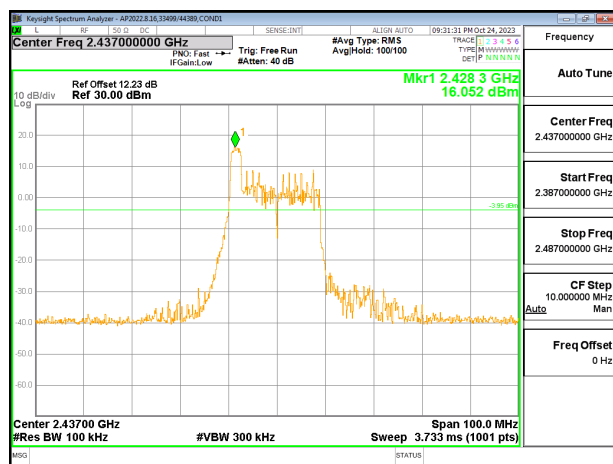

IN-BAND REFERENCE LEVEL CHAIN 1