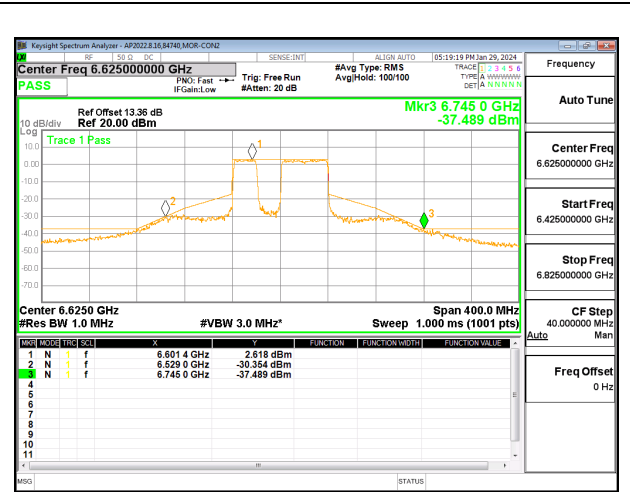

MID CHANNEL CHAIN 0

MID CHANNEL CHAIN 1

HIGH CHANNEL CHAIN 0

HIGH CHANNEL CHAIN 1

2TX CHAIN 0 + CHAIN 1 CDD OFDMA MODE: 242T+484T (NON-CONTIGUOUS) STANDARD POWER

LOW CHANNEL CHAIN 0

LOW CHANNEL CHAIN 1

MID CHANNEL CHAIN 0