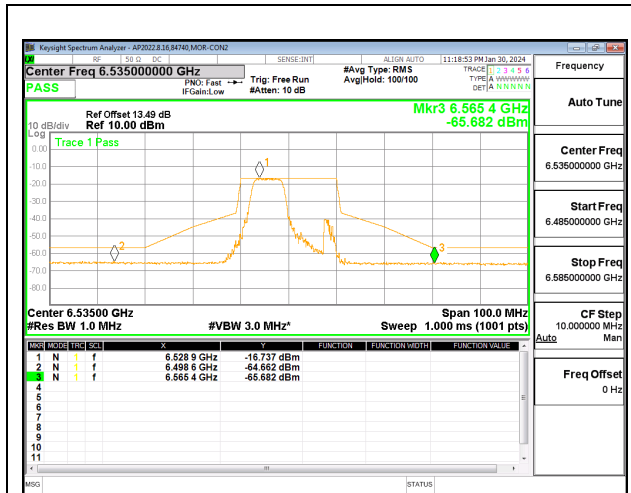

2TX CHAIN 0 + CHAIN 1 CDD OFDMA MODE: 52T+26T STANDARD POWER

2TX CHAIN 0 + CHAIN 1 CDD OFDMA MODE: 52T+26T LOW POWER INDOOR

LOW CHANNEL CHAIN 0

LOW CHANNEL CHAIN 1

MID CHANNEL CHAIN 0

MID CHANNEL CHAIN 1

HIGH CHANNEL CHAIN 0

HIGH CHANNEL CHAIN 1

2TX CHAIN 0 + CHAIN 1 CDD OFDMA MODE: 106T STANDARD POWER

LOW CHANNEL CHAIN 0

LOW CHANNEL CHAIN 1

MID CHANNEL CHAIN 0

MID CHANNEL CHAIN 1

HIGH CHANNEL CHAIN 0

HIGH CHANNEL CHAIN 1

2TX CHAIN 0 + CHAIN 1 CDD OFDMA MODE: 106T LOW POWER INDOOR

LOW CHANNEL CHAIN 0

LOW CHANNEL CHAIN 1

MID CHANNEL CHAIN 0

MID CHANNEL CHAIN 1

HIGH CHANNEL CHAIN 0

HIGH CHANNEL CHAIN 1

2TX CHAIN 0 + CHAIN 1 CDD OFDMA MODE: 106T+26T STANDARD POWER