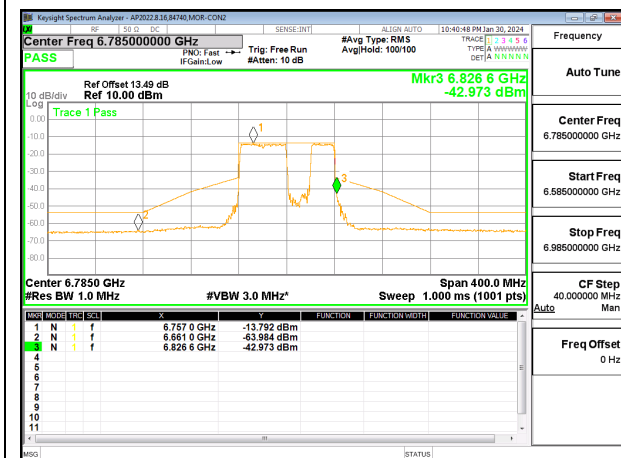

LOW CHANNEL CHAIN 0

LOW CHANNEL CHAIN 1

MID CHANNEL CHAIN 0

MID CHANNEL CHAIN 1

HIGH CHANNEL CHAIN 0

HIGH CHANNEL CHAIN 1

2TX CHAIN 0 + CHAIN 1 CDD OFDMA MODE: 484T+242T (NON-CONTIGUOUS) STANDARD POWER

LOW CHANNEL CHAIN 0

LOW CHANNEL CHAIN 1

MID CHANNEL CHAIN 0

MID CHANNEL CHAIN 1

HIGH CHANNEL CHAIN 0

HIGH CHANNEL CHAIN 1

2TX CHAIN 0 + CHAIN 1 CDD OFDMA MODE: 484T+242T (NON-CONTIGUOUS) LOW POWER INDOOR

LOW CHANNEL CHAIN 0

LOW CHANNEL CHAIN 1

MID CHANNEL CHAIN 0

MID CHANNEL CHAIN 1

HIGH CHANNEL CHAIN 0

HIGH CHANNEL CHAIN 1

2TX CHAIN 0 + CHAIN 1 CDD OFDMA MODE: 242T+484T (NON-CONTIGUOUS) STANDARD POWER

LOW CHANNEL CHAIN 0

LOW CHANNEL CHAIN 1

MID CHANNEL CHAIN 0