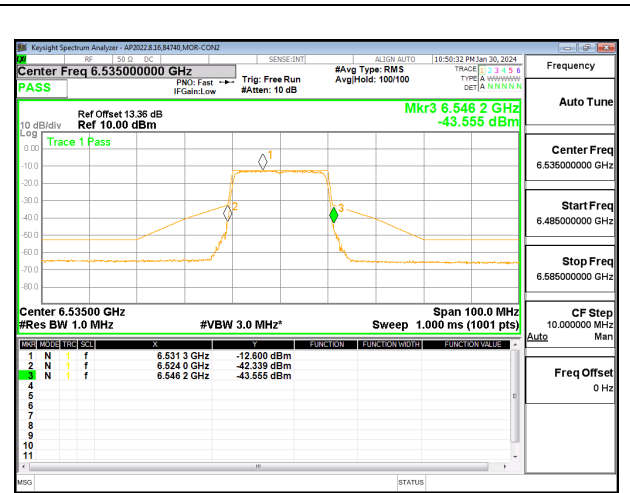

MID CHANNEL CHAIN 0

MID CHANNEL CHAIN 1

HIGH CHANNEL CHAIN 0

HIGH CHANNEL CHAIN 1

2TX CHAIN 0 + CHAIN 1 CDD OFDMA MODE: 242T LOW POWER INDOOR

LOW CHANNEL CHAIN 0

LOW CHANNEL CHAIN 1

MID CHANNEL CHAIN 0