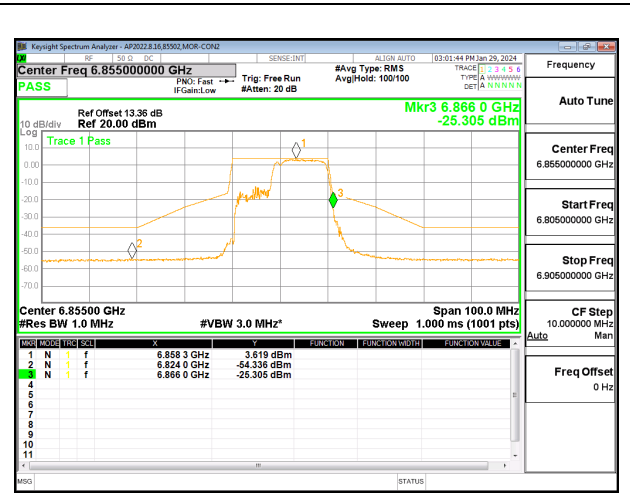

2TX CHAIN 0 + CHAIN 1 CDD OFDMA MODE: 106T LOW POWER INDOOR

LOW CHANNEL CHAIN 0

LOW CHANNEL CHAIN 1

MID CHANNEL CHAIN 0

MID CHANNEL CHAIN 1

HIGH CHANNEL CHAIN 0

HIGH CHANNEL CHAIN 1

2TX CHAIN 0 + CHAIN 1 CDD OFDMA MODE: 106T+26T STANDARD POWER

LOW CHANNEL CHAIN 0

LOW CHANNEL CHAIN 1

MID CHANNEL CHAIN 0

MID CHANNEL CHAIN 1

HIGH CHANNEL CHAIN 0

HIGH CHANNEL CHAIN 1

2TX CHAIN 0 + CHAIN 1 CDD OFDMA MODE: 106T+26T LOW POWER INDOOR

LOW CHANNEL CHAIN 0

LOW CHANNEL CHAIN 1

MID CHANNEL CHAIN 0

MID CHANNEL CHAIN 1

HIGH CHANNEL CHAIN 0

HIGH CHANNEL CHAIN 1

2TX CHAIN 0 + CHAIN 1 CDD OFDMA MODE: 242T STANDARD POWER

LOW CHANNEL CHAIN 0

LOW CHANNEL CHAIN 1