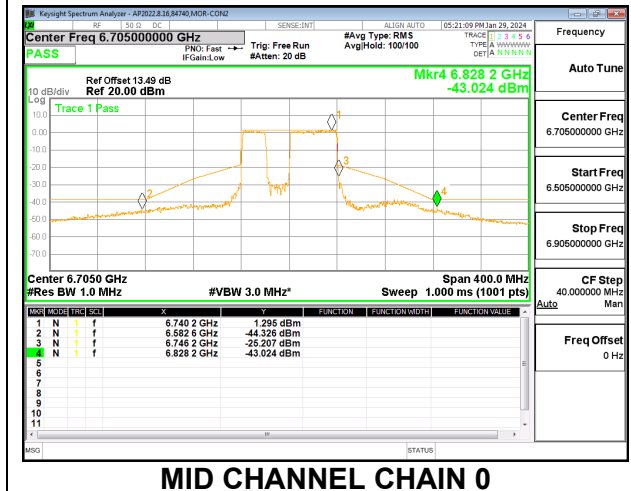

MID CHANNEL CHAIN 0

MID CHANNEL CHAIN 1

HIGH CHANNEL CHAIN 0

HIGH CHANNEL CHAIN 1

2TX CHAIN 0 + CHAIN 1 CDD OFDMA MODE: 242T+484T (NON-CONTIGUOUS) STANDARD POWER

LOW CHANNEL CHAIN 0

LOW CHANNEL CHAIN 1

MID CHANNEL CHAIN 0

MID CHANNEL CHAIN 1

HIGH CHANNEL CHAIN 0

HIGH CHANNEL CHAIN 1