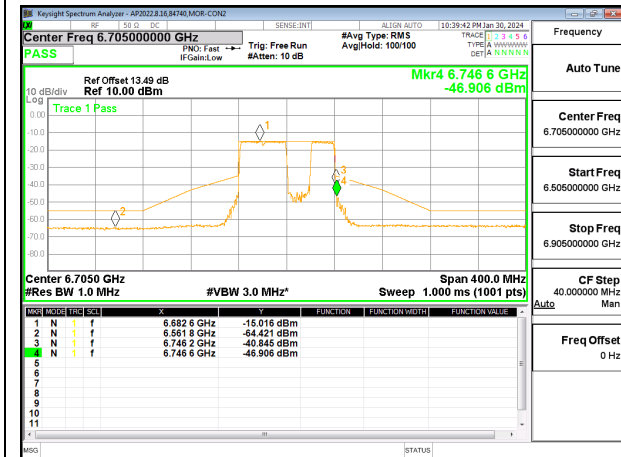

LOW CHANNEL CHAIN 0

LOW CHANNEL CHAIN 1

MID CHANNEL CHAIN 0

MID CHANNEL CHAIN 1

HIGH CHANNEL CHAIN 0

HIGH CHANNEL CHAIN 1

2TX CHAIN 0 + CHAIN 1 CDD OFDMA MODE: 484T+242T (NON-CONTIGUOUS) STANDARD POWER

LOW CHANNEL CHAIN 0

LOW CHANNEL CHAIN 1

MID CHANNEL CHAIN 0

MID CHANNEL CHAIN 1

HIGH CHANNEL CHAIN 0

HIGH CHANNEL CHAIN 1

2TX CHAIN 0 + CHAIN 1 CDD OFDMA MODE: 484T+242T (NON-CONTIGUOUS) LOW POWER INDOOR

LOW CHANNEL CHAIN 0

LOW CHANNEL CHAIN 1

MID CHANNEL CHAIN 0

MID CHANNEL CHAIN 1

HIGH CHANNEL CHAIN 0

HIGH CHANNEL CHAIN 1

2TX CHAIN 0 + CHAIN 1 CDD OFDMA MODE: 242T+484T (NON-CONTIGUOUS) STANDARD POWER

LOW CHANNEL CHAIN 0

LOW CHANNEL CHAIN 1

MID CHANNEL CHAIN 0