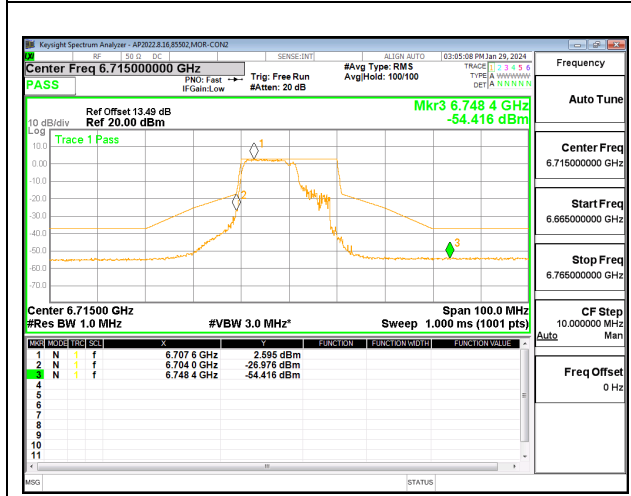

HIGH CHANNEL CHAIN 1

2TX CHAIN 0 + CHAIN 1 CDD OFDMA MODE: 106T STANDARD POWER

LOW CHANNEL CHAIN 0

LOW CHANNEL CHAIN 1

MID CHANNEL CHAIN 0

MID CHANNEL CHAIN 1

HIGH CHANNEL CHAIN 0

HIGH CHANNEL CHAIN 1

2TX CHAIN 0 + CHAIN 1 CDD OFDMA MODE: 106T LOW POWER INDOOR

LOW CHANNEL CHAIN 0

LOW CHANNEL CHAIN 1

MID CHANNEL CHAIN 0

MID CHANNEL CHAIN 1

HIGH CHANNEL CHAIN 0

HIGH CHANNEL CHAIN 1

2TX CHAIN 0 + CHAIN 1 CDD OFDMA MODE: 106T+26T STANDARD POWER

LOW CHANNEL CHAIN 0

LOW CHANNEL CHAIN 1

MID CHANNEL CHAIN 0

MID CHANNEL CHAIN 1

HIGH CHANNEL CHAIN 0

HIGH CHANNEL CHAIN 1

2TX CHAIN 0 + CHAIN 1 CDD OFDMA MODE: 106T+26T LOW POWER INDOOR

LOW CHANNEL CHAIN 0

LOW CHANNEL CHAIN 1

MID CHANNEL CHAIN 0

MID CHANNEL CHAIN 1

HIGH CHANNEL CHAIN 0

HIGH CHANNEL CHAIN 1

2TX CHAIN 0 + CHAIN 1 CDD OFDMA MODE: 242T STANDARD POWER

LOW CHANNEL CHAIN 0

LOW CHANNEL CHAIN 1