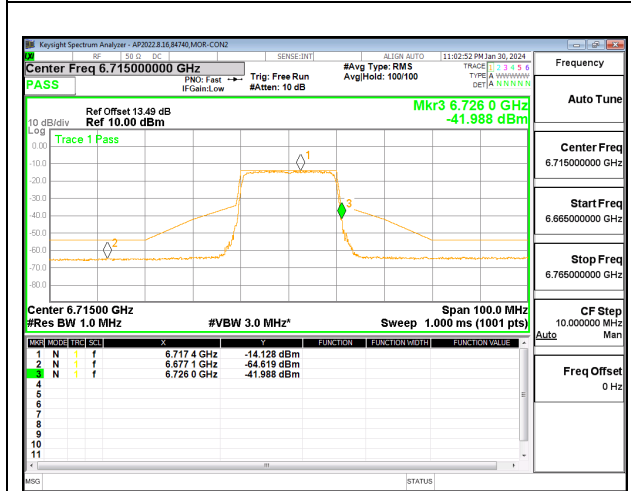

LOW CHANNEL CHAIN 1

MID CHANNEL CHAIN 0

MID CHANNEL CHAIN 1

HIGH CHANNEL CHAIN 0

HIGH CHANNEL CHAIN 1

2TX CHAIN 0 + CHAIN 1 CDD OFDMA MODE: 242T STANDARD POWER

LOW CHANNEL CHAIN 0

LOW CHANNEL CHAIN 1

MID CHANNEL CHAIN 0

MID CHANNEL CHAIN 1

HIGH CHANNEL CHAIN 0

HIGH CHANNEL CHAIN 1

2TX CHAIN 0 + CHAIN 1 CDD OFDMA MODE: 242T LOW POWER INDOOR

LOW CHANNEL CHAIN 0

LOW CHANNEL CHAIN 1

MID CHANNEL CHAIN 0