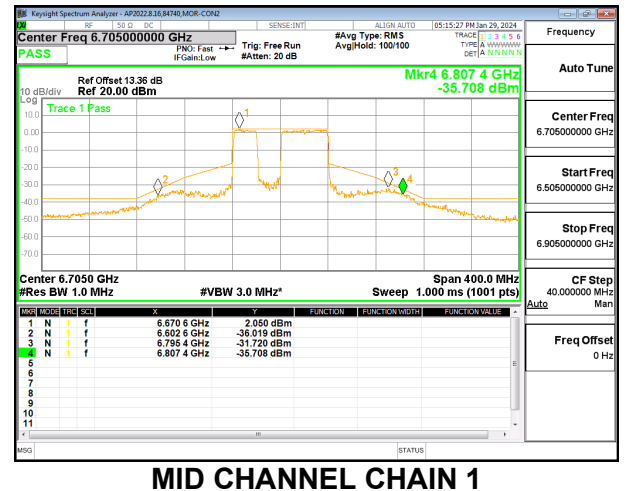

MID CHANNEL CHAIN 0

MID CHANNEL CHAIN 1

HIGH CHANNEL CHAIN 0

HIGH CHANNEL CHAIN 1

2TX CHAIN 0 + CHAIN 1 CDD OFDMA MODE: 242T+484T (NON-CONTIGUOUS) STANDARD POWER

LOW CHANNEL CHAIN 0

LOW CHANNEL CHAIN 1

MID CHANNEL CHAIN 0

MID CHANNEL CHAIN 1

HIGH CHANNEL CHAIN 0

HIGH CHANNEL CHAIN 1