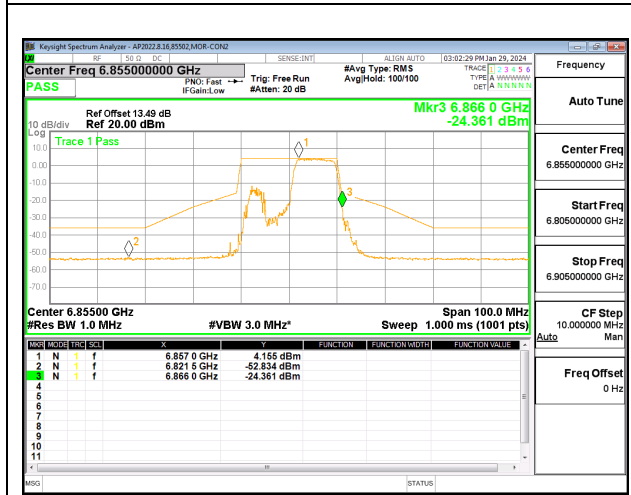

2TX CHAIN 0 + CHAIN 1 CDD OFDMA MODE: 52T+26T STANDARD POWER

2TX CHAIN 0 + CHAIN 1 CDD OFDMA MODE: 52T+26T LOW POWER INDOOR

LOW CHANNEL CHAIN 0

LOW CHANNEL CHAIN 1

MID CHANNEL CHAIN 0

MID CHANNEL CHAIN 1

HIGH CHANNEL CHAIN 0

HIGH CHANNEL CHAIN 1

2TX CHAIN 0 + CHAIN 1 CDD OFDMA MODE: 106T STANDARD POWER

LOW CHANNEL CHAIN 0

LOW CHANNEL CHAIN 1

MID CHANNEL CHAIN 0

MID CHANNEL CHAIN 1

HIGH CHANNEL CHAIN 0

HIGH CHANNEL CHAIN 1

2TX CHAIN 0 + CHAIN 1 CDD OFDMA MODE: 106T LOW POWER INDOOR

LOW CHANNEL CHAIN 0

LOW CHANNEL CHAIN 1

MID CHANNEL CHAIN 0

MID CHANNEL CHAIN 1

HIGH CHANNEL CHAIN 0

HIGH CHANNEL CHAIN 1

2TX CHAIN 0 + CHAIN 1 CDD OFDMA MODE: 106T+26T STANDARD POWER