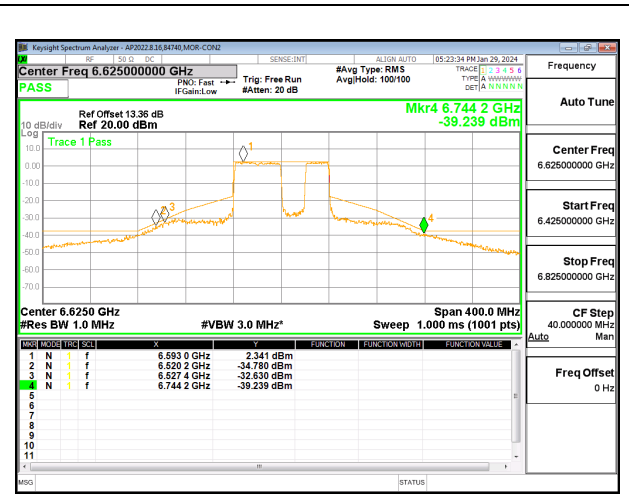

LOW CHANNEL CHAIN 0

LOW CHANNEL CHAIN 1

MID CHANNEL CHAIN 0

MID CHANNEL CHAIN 1

HIGH CHANNEL CHAIN 0

HIGH CHANNEL CHAIN 1

2TX CHAIN 0 + CHAIN 1 CDD OFDMA MODE: 484T+242T (NON-CONTIGUOUS) STANDARD POWER

LOW CHANNEL CHAIN 0