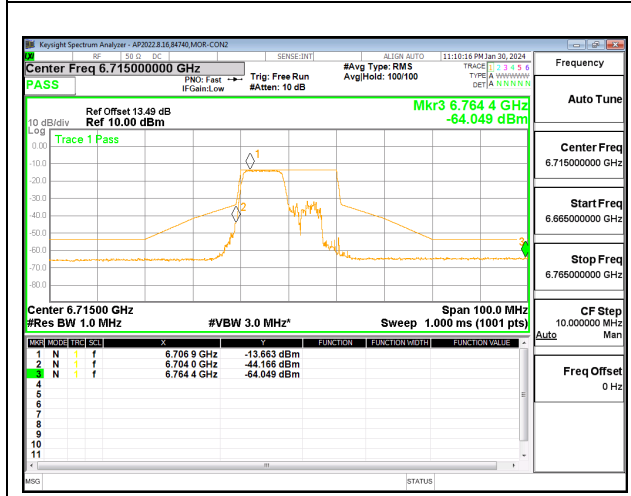

2TX CHAIN 0 + CHAIN 1 CDD OFDMA MODE: 52T+26T STANDARD POWER

2TX CHAIN 0 + CHAIN 1 CDD OFDMA MODE: 52T+26T LOW POWER INDOOR

LOW CHANNEL CHAIN 0

LOW CHANNEL CHAIN 1

MID CHANNEL CHAIN 0

MID CHANNEL CHAIN 1

HIGH CHANNEL CHAIN 0

HIGH CHANNEL CHAIN 1

2TX CHAIN 0 + CHAIN 1 CDD OFDMA MODE: 106T STANDARD POWER

LOW CHANNEL CHAIN 0

LOW CHANNEL CHAIN 1

MID CHANNEL CHAIN 0

MID CHANNEL CHAIN 1

HIGH CHANNEL CHAIN 0

HIGH CHANNEL CHAIN 1

2TX CHAIN 0 + CHAIN 1 CDD OFDMA MODE: 106T LOW POWER INDOOR

LOW CHANNEL CHAIN 0

LOW CHANNEL CHAIN 1

MID CHANNEL CHAIN 0

MID CHANNEL CHAIN 1

HIGH CHANNEL CHAIN 0

HIGH CHANNEL CHAIN 1

2TX CHAIN 0 + CHAIN 1 CDD OFDMA MODE: 106T+26T STANDARD POWER