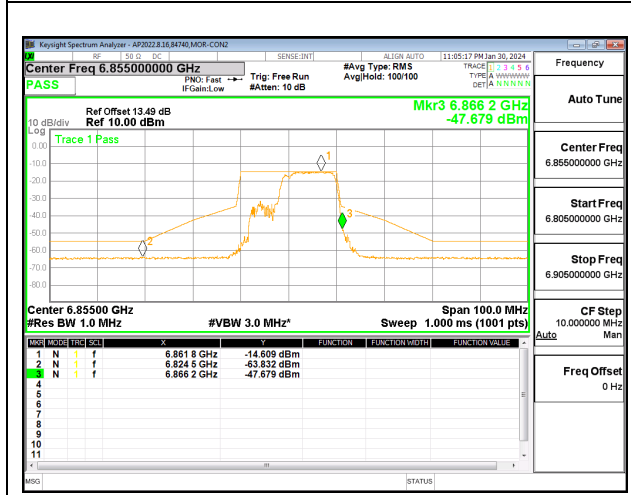

2TX CHAIN 0 + CHAIN 1 CDD OFDMA MODE: 106T LOW POWER INDOOR

LOW CHANNEL CHAIN 0

LOW CHANNEL CHAIN 1

MID CHANNEL CHAIN 0

MID CHANNEL CHAIN 1

HIGH CHANNEL CHAIN 0

HIGH CHANNEL CHAIN 1

2TX CHAIN 0 + CHAIN 1 CDD OFDMA MODE: 106T+26T STANDARD POWER

LOW CHANNEL CHAIN 0

LOW CHANNEL CHAIN 1

MID CHANNEL CHAIN 0

MID CHANNEL CHAIN 1

HIGH CHANNEL CHAIN 0

HIGH CHANNEL CHAIN 1

2TX CHAIN 0 + CHAIN 1 CDD OFDMA MODE: 106T+26T LOW POWER INDOOR

LOW CHANNEL CHAIN 0

LOW CHANNEL CHAIN 1

MID CHANNEL CHAIN 0

MID CHANNEL CHAIN 1

HIGH CHANNEL CHAIN 0

HIGH CHANNEL CHAIN 1

2TX CHAIN 0 + CHAIN 1 CDD OFDMA MODE: 242T STANDARD POWER

LOW CHANNEL CHAIN 0

LOW CHANNEL CHAIN 1