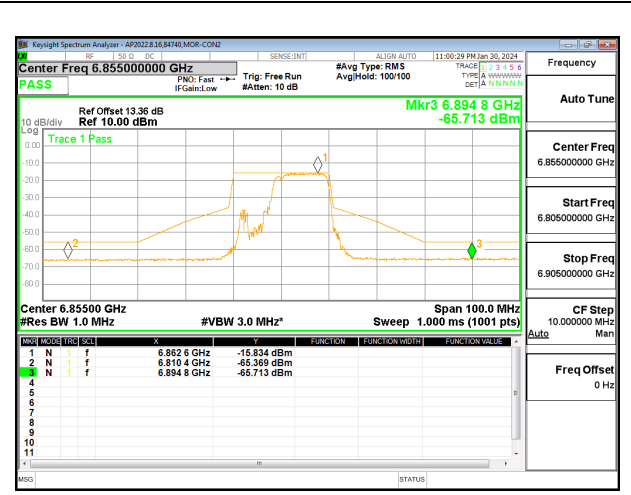

LOW CHANNEL CHAIN 1

MID CHANNEL CHAIN 0

MID CHANNEL CHAIN 1

HIGH CHANNEL CHAIN 0

HIGH CHANNEL CHAIN 1

2TX CHAIN 0 + CHAIN 1 CDD OFDMA MODE: 242T STANDARD POWER

LOW CHANNEL CHAIN 0

LOW CHANNEL CHAIN 1