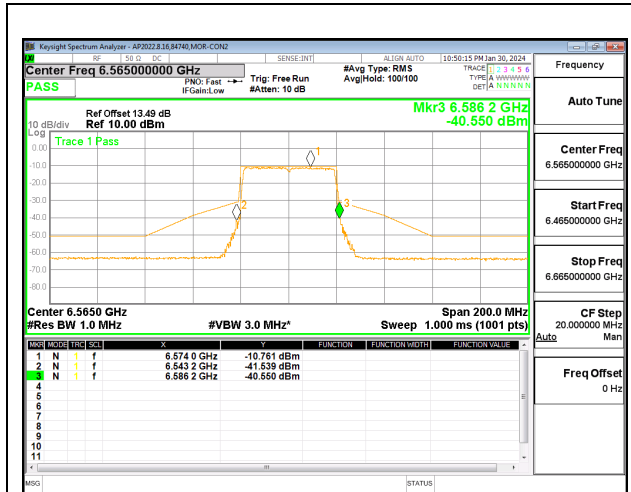

2TX CHAIN 0 + CHAIN 1 CDD OFDMA MODE: 484T LOW POWER INDOOR

LOW CHANNEL CHAIN 0