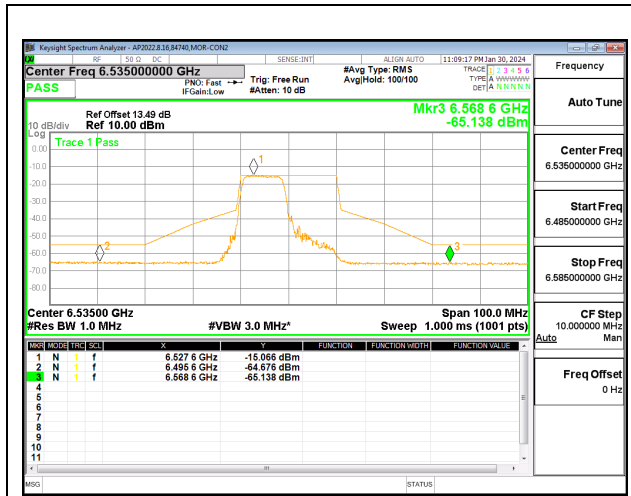

2TX CHAIN 0 + CHAIN 1 CDD OFDMA MODE: 52T+26T STANDARD POWER

2TX CHAIN 0 + CHAIN 1 CDD OFDMA MODE: 52T+26T LOW POWER INDOOR

LOW CHANNEL CHAIN 0

LOW CHANNEL CHAIN 1

MID CHANNEL CHAIN 0

MID CHANNEL CHAIN 1

HIGH CHANNEL CHAIN 0

HIGH CHANNEL CHAIN 1

2TX CHAIN 0 + CHAIN 1 CDD OFDMA MODE: 106T STANDARD POWER

LOW CHANNEL CHAIN 0

LOW CHANNEL CHAIN 1

MID CHANNEL CHAIN 0

MID CHANNEL CHAIN 1

HIGH CHANNEL CHAIN 0

HIGH CHANNEL CHAIN 1

2TX CHAIN 0 + CHAIN 1 CDD OFDMA MODE: 106T LOW POWER INDOOR

LOW CHANNEL CHAIN 0

LOW CHANNEL CHAIN 1

MID CHANNEL CHAIN 0

MID CHANNEL CHAIN 1

HIGH CHANNEL CHAIN 0

HIGH CHANNEL CHAIN 1

2TX CHAIN 0 + CHAIN 1 CDD OFDMA MODE: 106T+26T STANDARD POWER