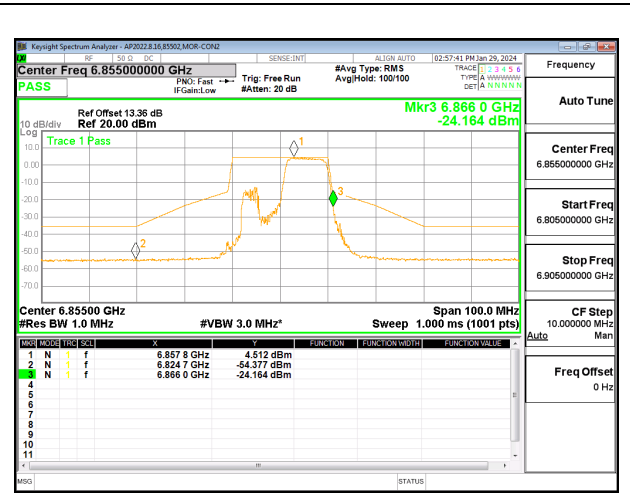

2TX CHAIN 0 + CHAIN 1 CDD OFDMA MODE: 52T+26T STANDARD POWER

2TX CHAIN 0 + CHAIN 1 CDD OFDMA MODE: 52T+26T LOW POWER INDOOR

LOW CHANNEL CHAIN 0

LOW CHANNEL CHAIN 1

MID CHANNEL CHAIN 0

MID CHANNEL CHAIN 1

HIGH CHANNEL CHAIN 0

HIGH CHANNEL CHAIN 1

2TX CHAIN 0 + CHAIN 1 CDD OFDMA MODE: 106T STANDARD POWER

LOW CHANNEL CHAIN 0

LOW CHANNEL CHAIN 1

MID CHANNEL CHAIN 0

MID CHANNEL CHAIN 1

HIGH CHANNEL CHAIN 0

HIGH CHANNEL CHAIN 1

2TX CHAIN 0 + CHAIN 1 CDD OFDMA MODE: 106T LOW POWER INDOOR

LOW CHANNEL CHAIN 0

LOW CHANNEL CHAIN 1

MID CHANNEL CHAIN 0

MID CHANNEL CHAIN 1

HIGH CHANNEL CHAIN 0

HIGH CHANNEL CHAIN 1

2TX CHAIN 0 + CHAIN 1 CDD OFDMA MODE: 106T+26T STANDARD POWER