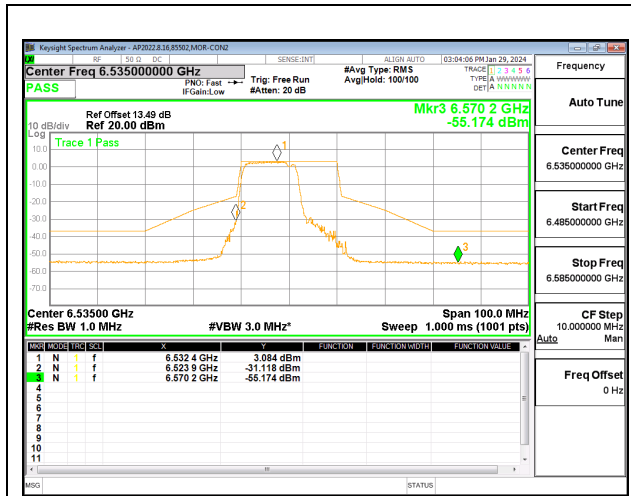

HIGH CHANNEL CHAIN 1

2TX CHAIN 0 + CHAIN 1 CDD OFDMA MODE: 106T STANDARD POWER

LOW CHANNEL CHAIN 0

LOW CHANNEL CHAIN 1

MID CHANNEL CHAIN 0

MID CHANNEL CHAIN 1

HIGH CHANNEL CHAIN 0

HIGH CHANNEL CHAIN 1

2TX CHAIN 0 + CHAIN 1 CDD OFDMA MODE: 106T LOW POWER INDOOR

LOW CHANNEL CHAIN 0

LOW CHANNEL CHAIN 1

MID CHANNEL CHAIN 0

MID CHANNEL CHAIN 1

HIGH CHANNEL CHAIN 0

HIGH CHANNEL CHAIN 1

2TX CHAIN 0 + CHAIN 1 CDD OFDMA MODE: 106T+26T STANDARD POWER

LOW CHANNEL CHAIN 0

LOW CHANNEL CHAIN 1

MID CHANNEL CHAIN 0

MID CHANNEL CHAIN 1

HIGH CHANNEL CHAIN 0

HIGH CHANNEL CHAIN 1

2TX CHAIN 0 + CHAIN 1 CDD OFDMA MODE: 106T+26T LOW POWER INDOOR

LOW CHANNEL CHAIN 0

LOW CHANNEL CHAIN 1

MID CHANNEL CHAIN 0

MID CHANNEL CHAIN 1

HIGH CHANNEL CHAIN 0

HIGH CHANNEL CHAIN 1

2TX CHAIN 0 + CHAIN 1 CDD OFDMA MODE: 242T STANDARD POWER

LOW CHANNEL CHAIN 0

LOW CHANNEL CHAIN 1