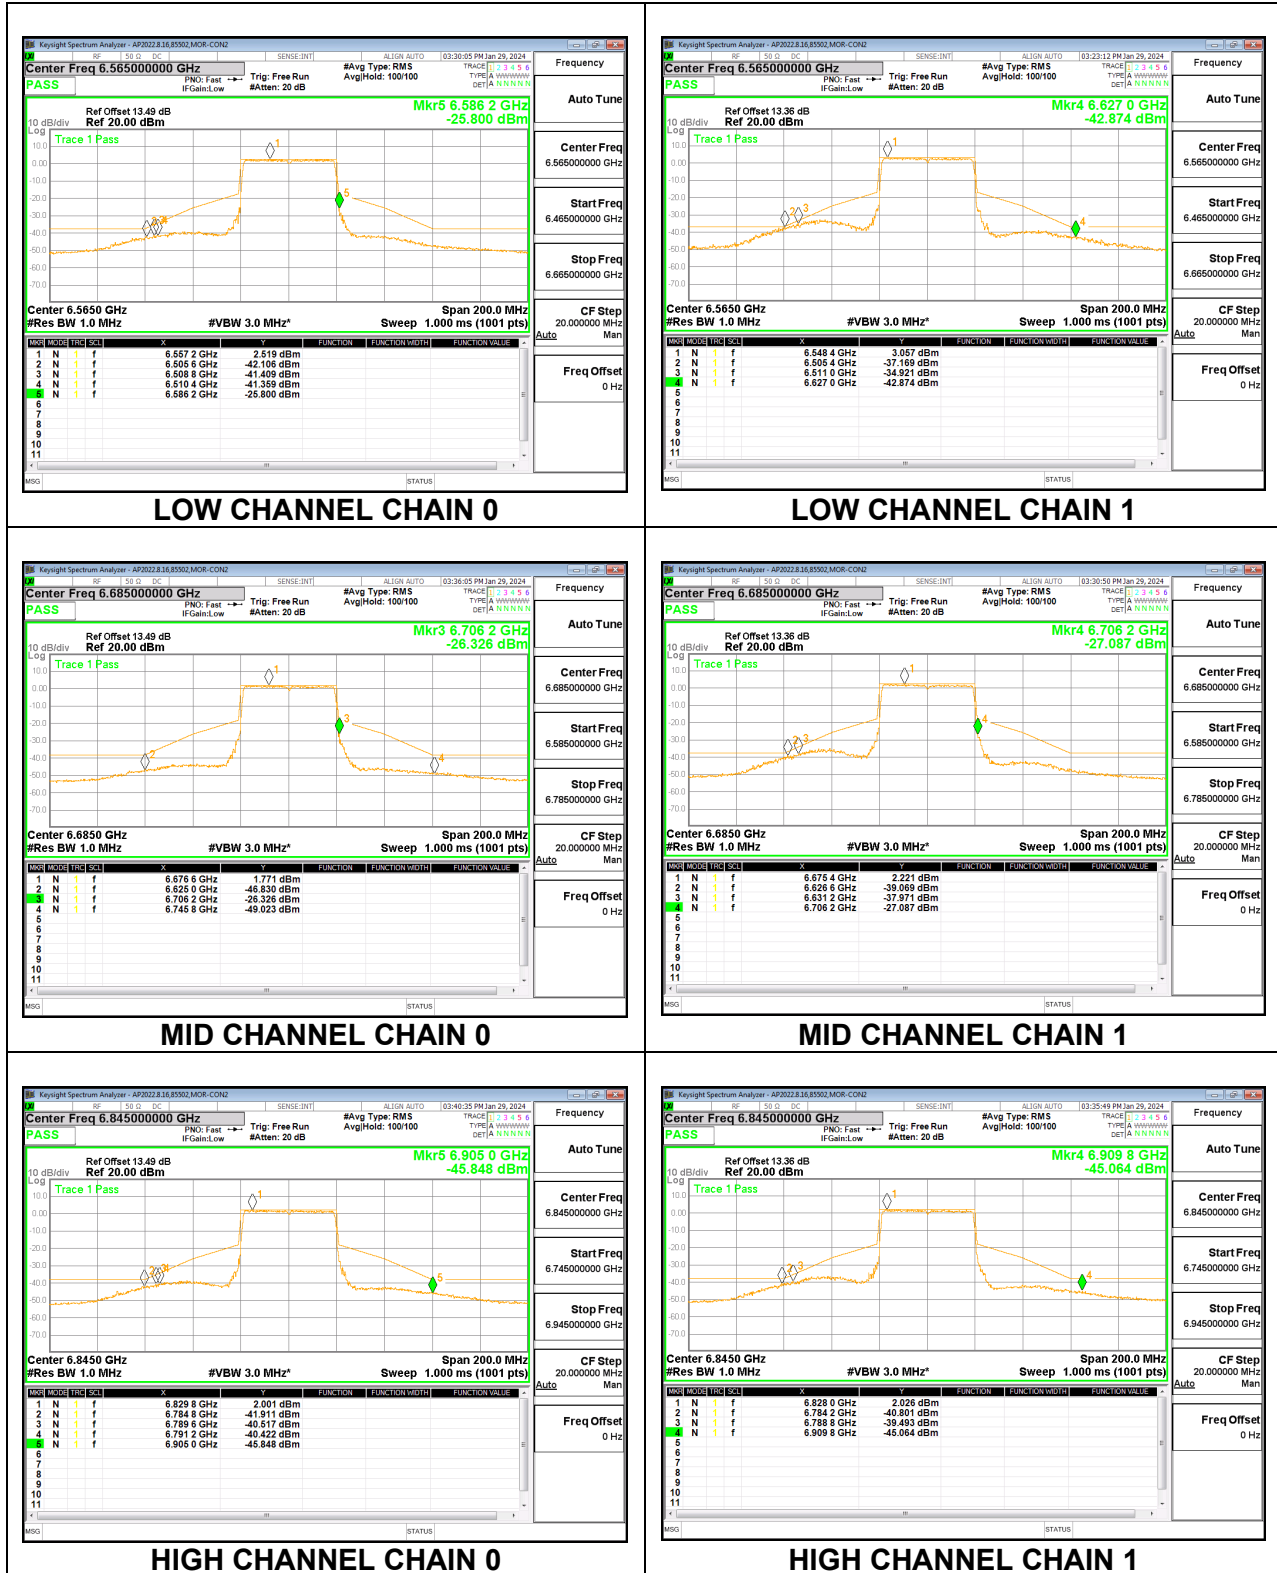

MID CHANNEL CHAIN 1

HIGH CHANNEL CHAIN 0

HIGH CHANNEL CHAIN 1

10.5.15. 802.11be EHT40 MODE 2TX IN THE UNII-7 BAND

Note: These results leveraged from R14932101-E10a

2TX CHAIN 0 + CHAIN 1 CDD OFDMA MODE: 484T STANDARD POWER