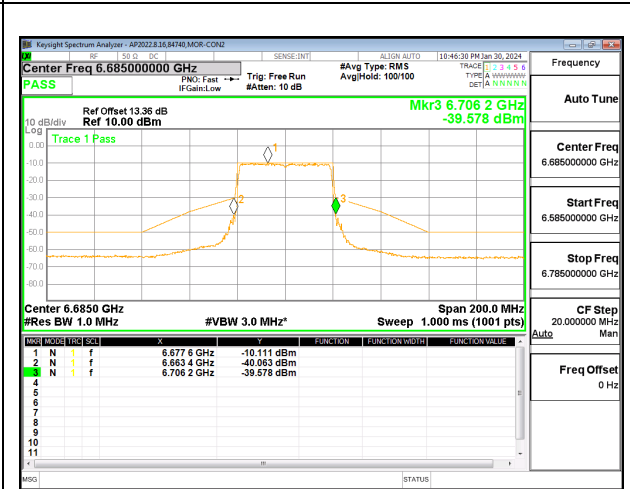

2TX CHAIN 0 + CHAIN 1 CDD OFDMA MODE: 484T LOW POWER INDOOR

LOW CHANNEL CHAIN 0

LOW CHANNEL CHAIN 1

MID CHANNEL CHAIN 0

MID CHANNEL CHAIN 1

HIGH CHANNEL CHAIN 0

HIGH CHANNEL CHAIN 1

10.5.16. 802.11be EHT80 MODE 2TX IN THE UNII-7 BAND

Note: These results leveraged from R14932101-E10a

2TX CHAIN 0 + CHAIN 1 CDD OFDMA MODE: 484T+242T (CONTIGUOUS) STANDARD POWER

2TX CHAIN 0 + CHAIN 1 CDD OFDMA MODE: 484T+242T (CONTIGUOUS) LOW POWER INDOOR