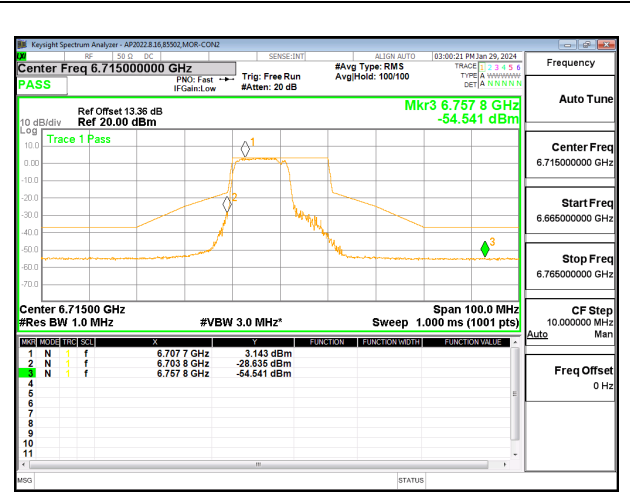

HIGH CHANNEL CHAIN 1

2TX CHAIN 0 + CHAIN 1 CDD OFDMA MODE: 106T STANDARD POWER

LOW CHANNEL CHAIN 0

LOW CHANNEL CHAIN 1

MID CHANNEL CHAIN 0

MID CHANNEL CHAIN 1

HIGH CHANNEL CHAIN 0

HIGH CHANNEL CHAIN 1

2TX CHAIN 0 + CHAIN 1 CDD OFDMA MODE: 106T LOW POWER INDOOR

LOW CHANNEL CHAIN 0

LOW CHANNEL CHAIN 1

MID CHANNEL CHAIN 0

MID CHANNEL CHAIN 1

HIGH CHANNEL CHAIN 0

HIGH CHANNEL CHAIN 1

2TX CHAIN 0 + CHAIN 1 CDD OFDMA MODE: 106T+26T STANDARD POWER

LOW CHANNEL CHAIN 0

LOW CHANNEL CHAIN 1

MID CHANNEL CHAIN 0

MID CHANNEL CHAIN 1

HIGH CHANNEL CHAIN 0

HIGH CHANNEL CHAIN 1

2TX CHAIN 0 + CHAIN 1 CDD OFDMA MODE: 106T+26T LOW POWER INDOOR

LOW CHANNEL CHAIN 0

LOW CHANNEL CHAIN 1

MID CHANNEL CHAIN 0

MID CHANNEL CHAIN 1

HIGH CHANNEL CHAIN 0

HIGH CHANNEL CHAIN 1

2TX CHAIN 0 + CHAIN 1 CDD OFDMA MODE: 242T STANDARD POWER

LOW CHANNEL CHAIN 0

LOW CHANNEL CHAIN 1