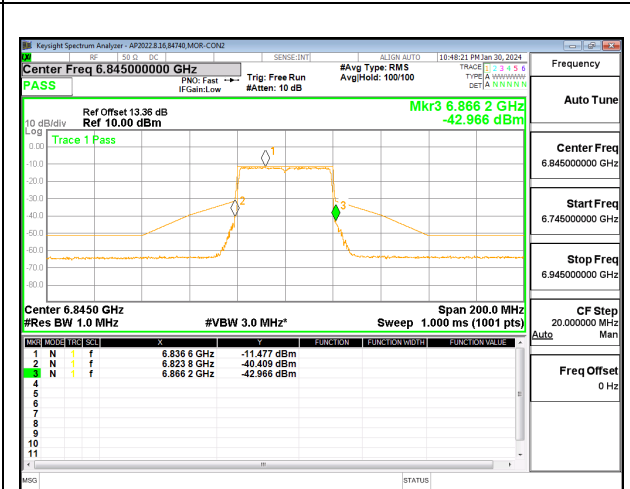

2TX CHAIN 0 + CHAIN 1 CDD OFDMA MODE: 484T LOW POWER INDOOR

LOW CHANNEL CHAIN 0

LOW CHANNEL CHAIN 1

MID CHANNEL CHAIN 0

MID CHANNEL CHAIN 1

HIGH CHANNEL CHAIN 0

HIGH CHANNEL CHAIN 1

10.5.16. 802.11be EHT80 MODE 2TX IN THE UNII-7 BAND

Note: These results leveraged from R14932101-E10a

2TX CHAIN 0 + CHAIN 1 CDD OFDMA MODE: 484T+242T (CONTIGUOUS) STANDARD POWER

2TX CHAIN 0 + CHAIN 1 CDD OFDMA MODE: 484T+242T (CONTIGUOUS) LOW POWER INDOOR