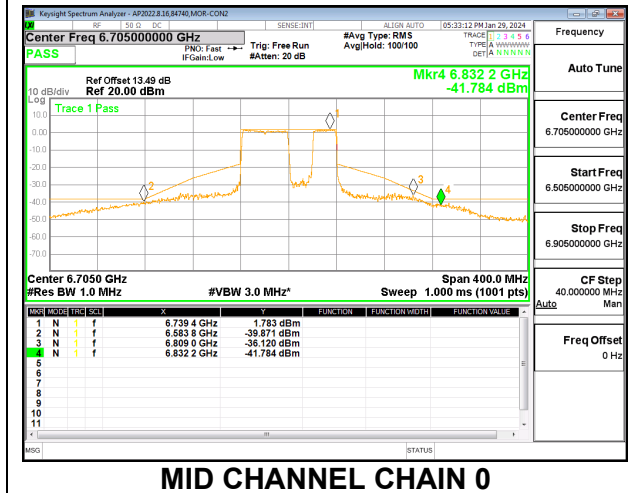

Note: These results leveraged from R14932101-E10a

2TX CHAIN 0 + CHAIN 1 CDD OFDMA MODE: 484T+242T (CONTIGUOUS) STANDARD POWER

2TX CHAIN 0 + CHAIN 1 CDD OFDMA MODE: 484T+242T (CONTIGUOUS) LOW POWER INDOOR

LOW CHANNEL CHAIN 0

LOW CHANNEL CHAIN 1

MID CHANNEL CHAIN 0

MID CHANNEL CHAIN 1

HIGH CHANNEL CHAIN 0

HIGH CHANNEL CHAIN 1

2TX CHAIN 0 + CHAIN 1 CDD OFDMA MODE: 484T+242T (NON-CONTIGUOUS) STANDARD POWER

LOW CHANNEL CHAIN 0

LOW CHANNEL CHAIN 1

MID CHANNEL CHAIN 0

MID CHANNEL CHAIN 1

HIGH CHANNEL CHAIN 0

HIGH CHANNEL CHAIN 1

2TX CHAIN 0 + CHAIN 1 CDD OFDMA MODE: 484T+242T (NON-CONTIGUOUS) LOW POWER INDOOR

LOW CHANNEL CHAIN 0

LOW CHANNEL CHAIN 1