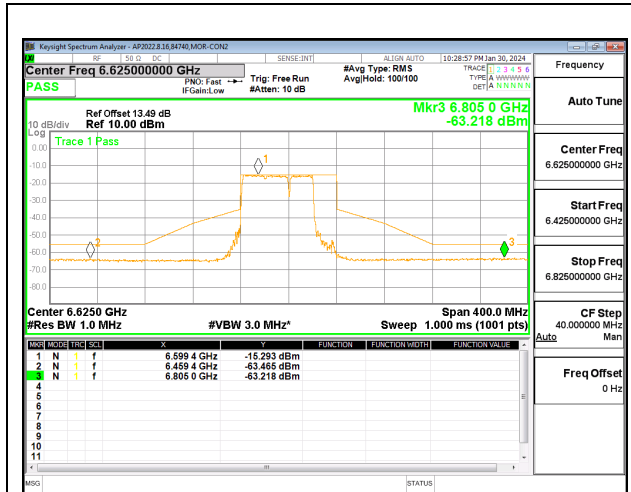

2TX CHAIN 0 + CHAIN 1 CDD OFDMA MODE: 484T LOW POWER INDOOR

LOW CHANNEL CHAIN 0

LOW CHANNEL CHAIN 1

MID CHANNEL CHAIN 0

MID CHANNEL CHAIN 1

HIGH CHANNEL CHAIN 0

HIGH CHANNEL CHAIN 1

10.5.16. 802.11be EHT80 MODE 2TX IN THE UNII-7 BAND

Note: These results leveraged from R14932101-E10a

2TX CHAIN 0 + CHAIN 1 CDD OFDMA MODE: 484T+242T (CONTIGUOUS) STANDARD POWER

2TX CHAIN 0 + CHAIN 1 CDD OFDMA MODE: 484T+242T (CONTIGUOUS) LOW POWER INDOOR