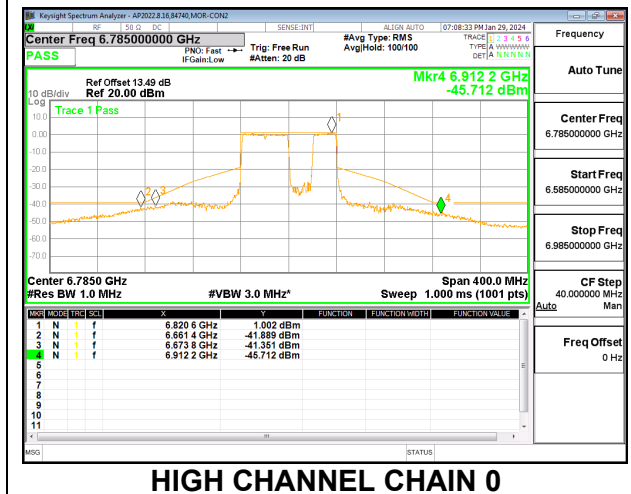

MID CHANNEL CHAIN 0

HIGH CHANNEL CHAIN 0