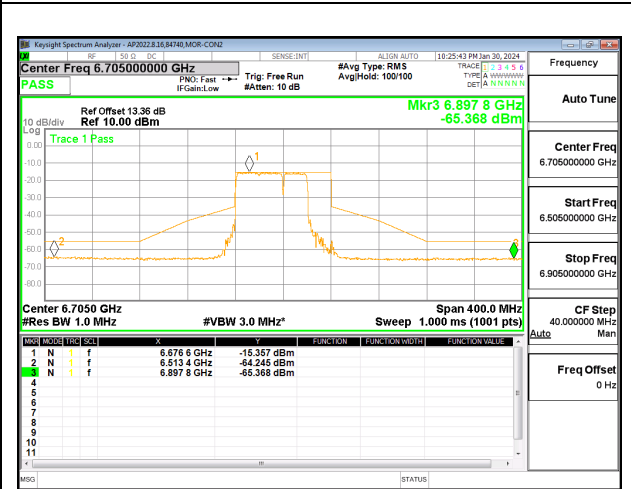

Note: These results leveraged from R14932101-E10a

2TX CHAIN 0 + CHAIN 1 CDD OFDMA MODE: 484T+242T (CONTIGUOUS) STANDARD POWER

2TX CHAIN 0 + CHAIN 1 CDD OFDMA MODE: 484T+242T (CONTIGUOUS) LOW POWER INDOOR

LOW CHANNEL CHAIN 0

LOW CHANNEL CHAIN 1

MID CHANNEL CHAIN 0

MID CHANNEL CHAIN 1

HIGH CHANNEL CHAIN 0

HIGH CHANNEL CHAIN 1

2TX CHAIN 0 + CHAIN 1 CDD OFDMA MODE: 484T+242T (NON-CONTIGUOUS) STANDARD POWER

LOW CHANNEL CHAIN 0