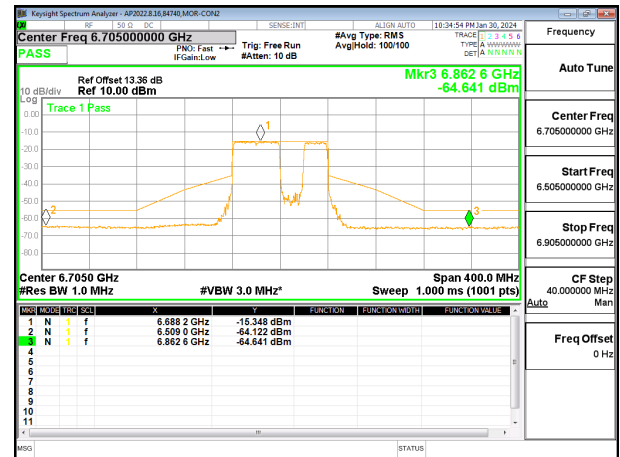

LOW CHANNEL CHAIN 0

LOW CHANNEL CHAIN 1

MID CHANNEL CHAIN 0

MID CHANNEL CHAIN 1

HIGH CHANNEL CHAIN 0

HIGH CHANNEL CHAIN 1

2TX CHAIN 0 + CHAIN 1 CDD OFDMA MODE: 484T+242T (NON-CONTIGUOUS) STANDARD POWER

LOW CHANNEL CHAIN 0

LOW CHANNEL CHAIN 1

MID CHANNEL CHAIN 0

MID CHANNEL CHAIN 1

HIGH CHANNEL CHAIN 0

HIGH CHANNEL CHAIN 1

2TX CHAIN 0 + CHAIN 1 CDD OFDMA MODE: 484T+242T (NON-CONTIGUOUS) LOW POWER INDOOR

LOW CHANNEL CHAIN 0

LOW CHANNEL CHAIN 1

MID CHANNEL CHAIN 0

MID CHANNEL CHAIN 1

HIGH CHANNEL CHAIN 0

HIGH CHANNEL CHAIN 1

2TX CHAIN 0 + CHAIN 1 CDD OFDMA MODE: 242T+484T (NON-CONTIGUOUS) STANDARD POWER

LOW CHANNEL CHAIN 0

LOW CHANNEL CHAIN 1

MID CHANNEL CHAIN 0