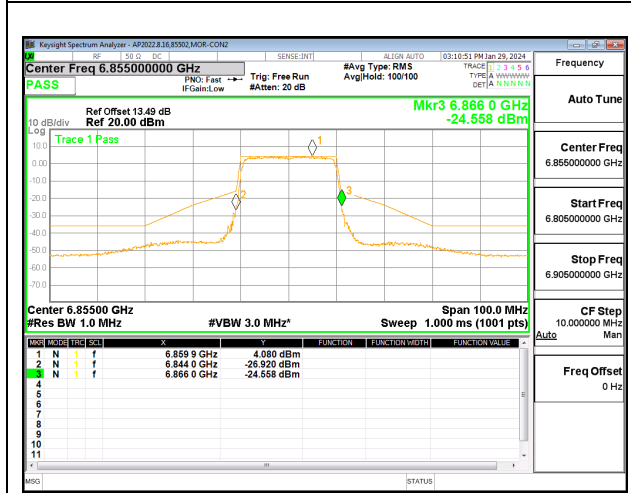

LOW CHANNEL CHAIN 1

MID CHANNEL CHAIN 0

MID CHANNEL CHAIN 1

HIGH CHANNEL CHAIN 0

HIGH CHANNEL CHAIN 1

2TX CHAIN 0 + CHAIN 1 CDD OFDMA MODE: 242T STANDARD POWER

LOW CHANNEL CHAIN 0

LOW CHANNEL CHAIN 1

MID CHANNEL CHAIN 0

MID CHANNEL CHAIN 1

HIGH CHANNEL CHAIN 0

HIGH CHANNEL CHAIN 1

2TX CHAIN 0 + CHAIN 1 CDD OFDMA MODE: 242T LOW POWER INDOOR

LOW CHANNEL CHAIN 0

LOW CHANNEL CHAIN 1

MID CHANNEL CHAIN 0