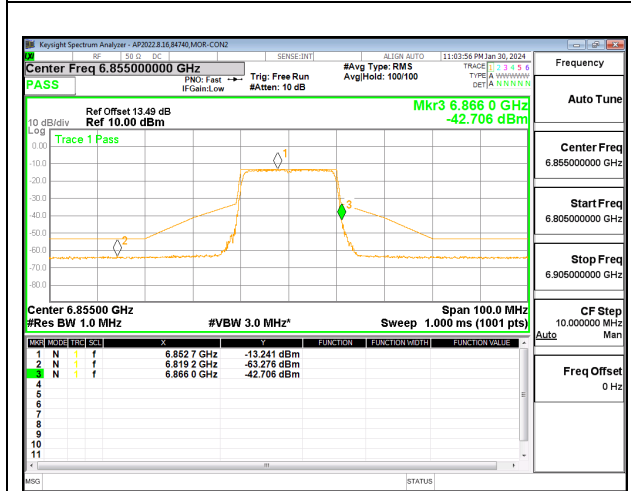

HIGH CHANNEL CHAIN 0