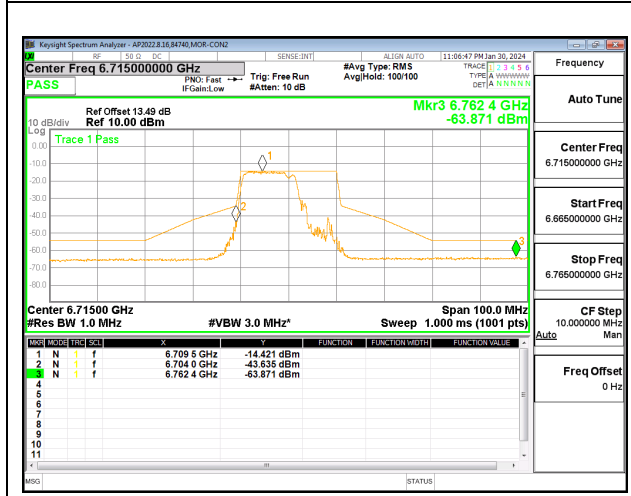

2TX CHAIN 0 + CHAIN 1 CDD OFDMA MODE: 106T LOW POWER INDOOR

LOW CHANNEL CHAIN 0

LOW CHANNEL CHAIN 1

MID CHANNEL CHAIN 0

MID CHANNEL CHAIN 1

HIGH CHANNEL CHAIN 0

HIGH CHANNEL CHAIN 1

2TX CHAIN 0 + CHAIN 1 CDD OFDMA MODE: 106T+26T STANDARD POWER

LOW CHANNEL CHAIN 0

LOW CHANNEL CHAIN 1

MID CHANNEL CHAIN 0

MID CHANNEL CHAIN 1

HIGH CHANNEL CHAIN 0

HIGH CHANNEL CHAIN 1

2TX CHAIN 0 + CHAIN 1 CDD OFDMA MODE: 106T+26T LOW POWER INDOOR

LOW CHANNEL CHAIN 0

LOW CHANNEL CHAIN 1

MID CHANNEL CHAIN 0

MID CHANNEL CHAIN 1

HIGH CHANNEL CHAIN 0

HIGH CHANNEL CHAIN 1

2TX CHAIN 0 + CHAIN 1 CDD OFDMA MODE: 242T STANDARD POWER

LOW CHANNEL CHAIN 0

LOW CHANNEL CHAIN 1