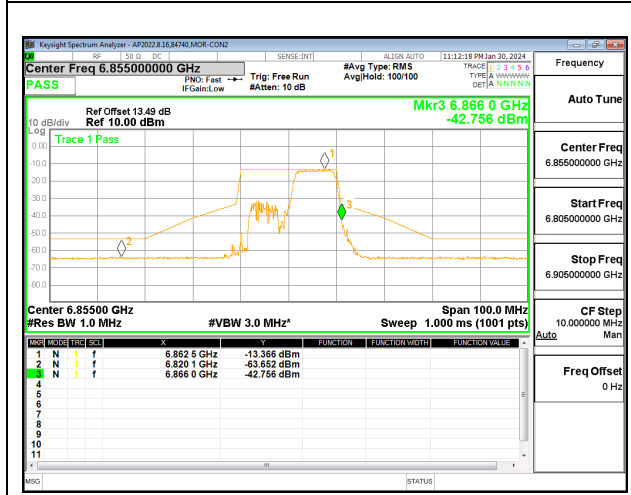

HIGH CHANNEL CHAIN 1

2TX CHAIN 0 + CHAIN 1 CDD OFDMA MODE: 106T STANDARD POWER

LOW CHANNEL CHAIN 0

LOW CHANNEL CHAIN 1

MID CHANNEL CHAIN 0

MID CHANNEL CHAIN 1

HIGH CHANNEL CHAIN 0

HIGH CHANNEL CHAIN 1

2TX CHAIN 0 + CHAIN 1 CDD OFDMA MODE: 106T LOW POWER INDOOR

LOW CHANNEL CHAIN 0

LOW CHANNEL CHAIN 1

MID CHANNEL CHAIN 0

MID CHANNEL CHAIN 1

HIGH CHANNEL CHAIN 0

HIGH CHANNEL CHAIN 1

2TX CHAIN 0 + CHAIN 1 CDD OFDMA MODE: 106T+26T STANDARD POWER

LOW CHANNEL CHAIN 0

LOW CHANNEL CHAIN 1

MID CHANNEL CHAIN 0

MID CHANNEL CHAIN 1

HIGH CHANNEL CHAIN 0

HIGH CHANNEL CHAIN 1

2TX CHAIN 0 + CHAIN 1 CDD OFDMA MODE: 106T+26T LOW POWER INDOOR

LOW CHANNEL CHAIN 0

LOW CHANNEL CHAIN 1

MID CHANNEL CHAIN 0

MID CHANNEL CHAIN 1

HIGH CHANNEL CHAIN 0

HIGH CHANNEL CHAIN 1

2TX CHAIN 0 + CHAIN 1 CDD OFDMA MODE: 242T STANDARD POWER

LOW CHANNEL CHAIN 0

LOW CHANNEL CHAIN 1