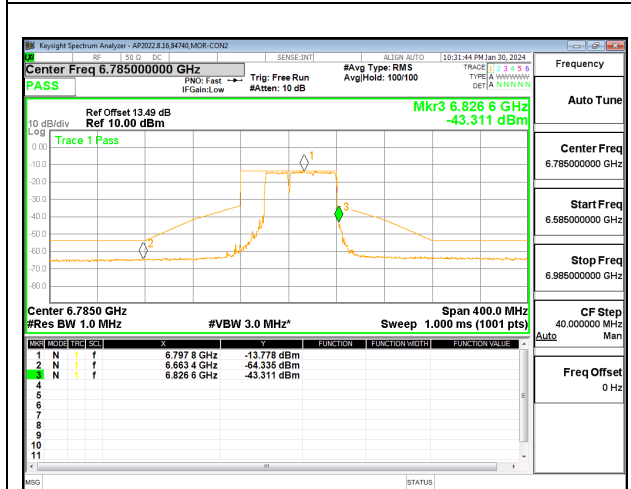

Note: These results leveraged from R14932101-E10a

2TX CHAIN 0 + CHAIN 1 CDD OFDMA MODE: 484T+242T (CONTIGUOUS) STANDARD POWER

2TX CHAIN 0 + CHAIN 1 CDD OFDMA MODE: 484T+242T (CONTIGUOUS) LOW POWER INDOOR

LOW CHANNEL CHAIN 0

LOW CHANNEL CHAIN 1

MID CHANNEL CHAIN 0

MID CHANNEL CHAIN 1

HIGH CHANNEL CHAIN 0

HIGH CHANNEL CHAIN 1

2TX CHAIN 0 + CHAIN 1 CDD OFDMA MODE: 484T+242T (NON-CONTIGUOUS) STANDARD POWER

LOW CHANNEL CHAIN 0

LOW CHANNEL CHAIN 1

MID CHANNEL CHAIN 0

MID CHANNEL CHAIN 1

HIGH CHANNEL CHAIN 0

HIGH CHANNEL CHAIN 1

2TX CHAIN 0 + CHAIN 1 CDD OFDMA MODE: 484T+242T (NON-CONTIGUOUS) LOW POWER INDOOR

LOW CHANNEL CHAIN 0

LOW CHANNEL CHAIN 1