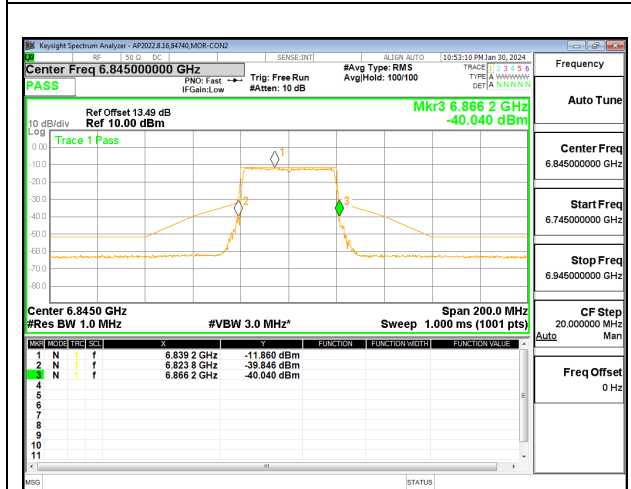

2TX CHAIN 0 + CHAIN 1 CDD OFDMA MODE: 484T LOW POWER INDOOR

LOW CHANNEL CHAIN 0

LOW CHANNEL CHAIN 1

MID CHANNEL CHAIN 0

MID CHANNEL CHAIN 1

HIGH CHANNEL CHAIN 0

HIGH CHANNEL CHAIN 1

10.5.16. 802.11be EHT80 MODE 2TX IN THE UNII-7 BAND

Note: These results leveraged from R14932101-E10a

2TX CHAIN 0 + CHAIN 1 CDD OFDMA MODE: 484T+242T (CONTIGUOUS) STANDARD POWER

2TX CHAIN 0 + CHAIN 1 CDD OFDMA MODE: 484T+242T (CONTIGUOUS) LOW POWER INDOOR