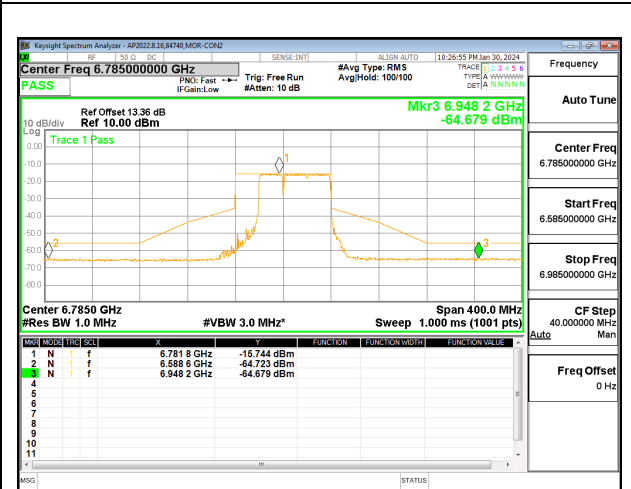

Note: These results leveraged from R14932101-E10a

2TX CHAIN 0 + CHAIN 1 CDD OFDMA MODE: 484T+242T (CONTIGUOUS) STANDARD POWER

2TX CHAIN 0 + CHAIN 1 CDD OFDMA MODE: 484T+242T (CONTIGUOUS) LOW POWER INDOOR

LOW CHANNEL CHAIN 0

LOW CHANNEL CHAIN 1

MID CHANNEL CHAIN 0

MID CHANNEL CHAIN 1

HIGH CHANNEL CHAIN 0

HIGH CHANNEL CHAIN 1

2TX CHAIN 0 + CHAIN 1 CDD OFDMA MODE: 484T+242T (NON-CONTIGUOUS) STANDARD POWER

LOW CHANNEL CHAIN 0

LOW CHANNEL CHAIN 1

MID CHANNEL CHAIN 0

MID CHANNEL CHAIN 1

HIGH CHANNEL CHAIN 0

HIGH CHANNEL CHAIN 1

2TX CHAIN 0 + CHAIN 1 CDD OFDMA MODE: 484T+242T (NON-CONTIGUOUS) LOW POWER INDOOR

LOW CHANNEL CHAIN 0

LOW CHANNEL CHAIN 1