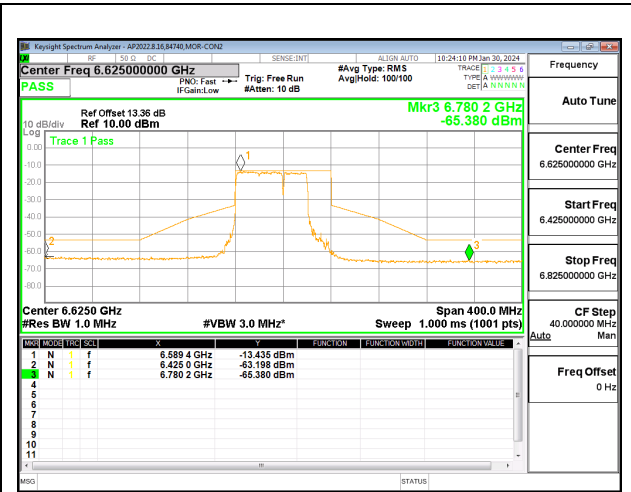

Note: These results leveraged from R14932101-E10a

2TX CHAIN 0 + CHAIN 1 CDD OFDMA MODE: 484T+242T (CONTIGUOUS) STANDARD POWER

2TX CHAIN 0 + CHAIN 1 CDD OFDMA MODE: 484T+242T (CONTIGUOUS) LOW POWER INDOOR

LOW CHANNEL CHAIN 0

LOW CHANNEL CHAIN 1

MID CHANNEL CHAIN 0

MID CHANNEL CHAIN 1

HIGH CHANNEL CHAIN 0

HIGH CHANNEL CHAIN 1

2TX CHAIN 0 + CHAIN 1 CDD OFDMA MODE: 484T+242T (NON-CONTIGUOUS) STANDARD POWER

LOW CHANNEL CHAIN 0