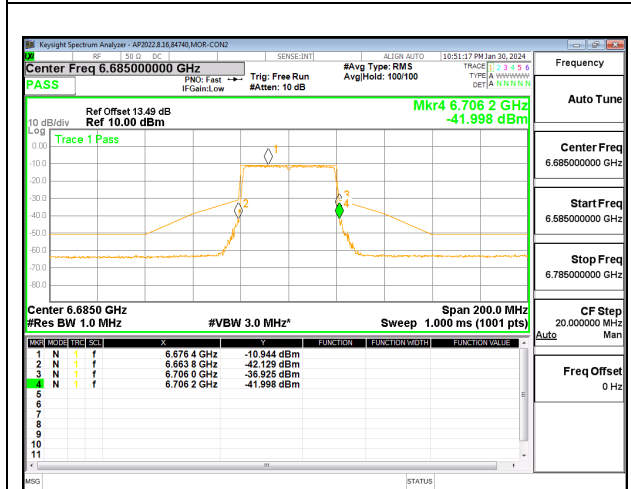

MID CHANNEL CHAIN 0