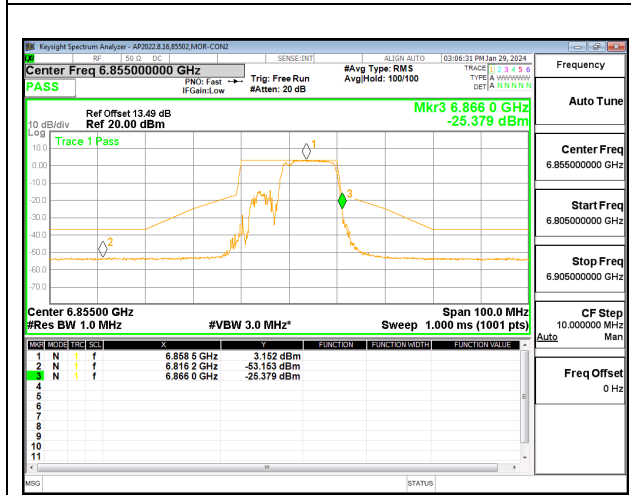

2TX CHAIN 0 + CHAIN 1 CDD OFDMA MODE: 106T LOW POWER INDOOR

LOW CHANNEL CHAIN 0

LOW CHANNEL CHAIN 1

MID CHANNEL CHAIN 0

MID CHANNEL CHAIN 1

HIGH CHANNEL CHAIN 0

HIGH CHANNEL CHAIN 1

2TX CHAIN 0 + CHAIN 1 CDD OFDMA MODE: 106T+26T STANDARD POWER

LOW CHANNEL CHAIN 0

LOW CHANNEL CHAIN 1

MID CHANNEL CHAIN 0

MID CHANNEL CHAIN 1

HIGH CHANNEL CHAIN 0

HIGH CHANNEL CHAIN 1

2TX CHAIN 0 + CHAIN 1 CDD OFDMA MODE: 106T+26T LOW POWER INDOOR

LOW CHANNEL CHAIN 0

LOW CHANNEL CHAIN 1

MID CHANNEL CHAIN 0

MID CHANNEL CHAIN 1

HIGH CHANNEL CHAIN 0

HIGH CHANNEL CHAIN 1

2TX CHAIN 0 + CHAIN 1 CDD OFDMA MODE: 242T STANDARD POWER

LOW CHANNEL CHAIN 0

LOW CHANNEL CHAIN 1