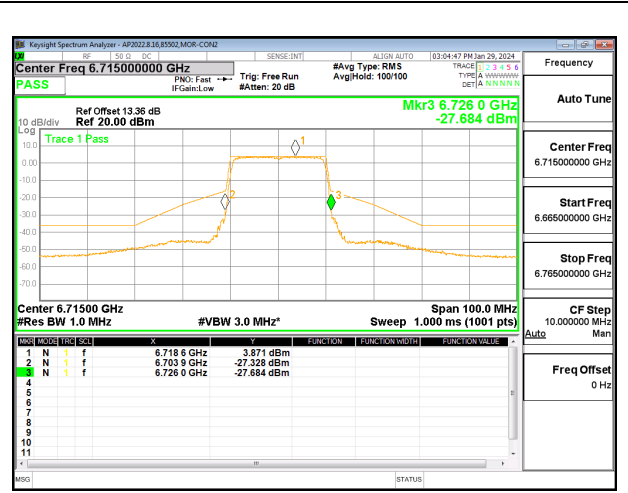

MID CHANNEL CHAIN 1