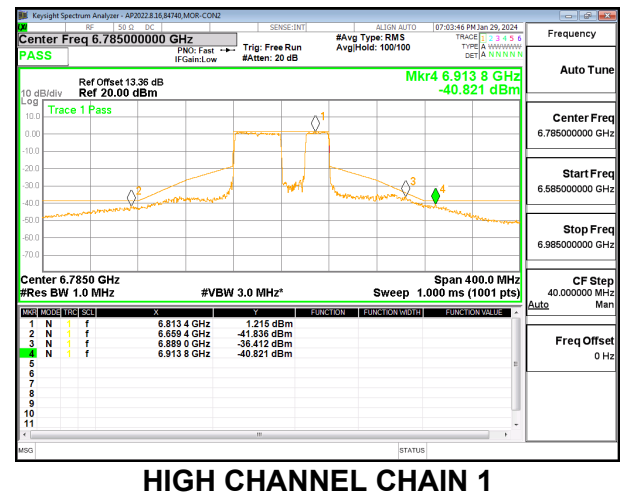

LOW CHANNEL CHAIN 1

MID CHANNEL CHAIN 0

MID CHANNEL CHAIN 1

HIGH CHANNEL CHAIN 0

HIGH CHANNEL CHAIN 1

2TX CHAIN 0 + CHAIN 1 CDD OFDMA MODE: 484T+242T (NON-CONTIGUOUS) LOW POWER INDOOR

LOW CHANNEL CHAIN 0

LOW CHANNEL CHAIN 1