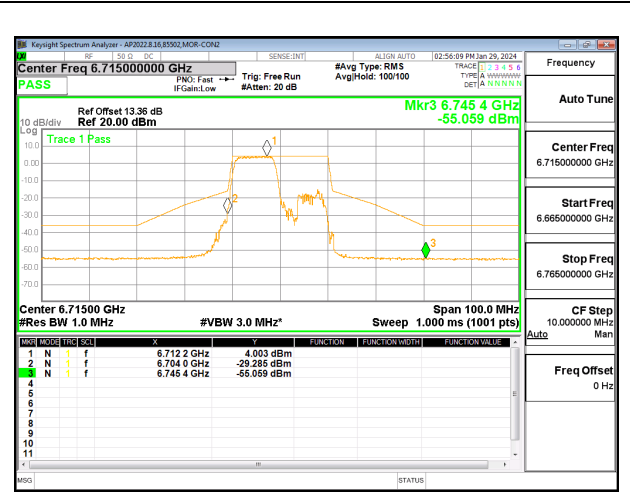

2TX CHAIN 0 + CHAIN 1 CDD OFDMA MODE: 52T+26T STANDARD POWER

2TX CHAIN 0 + CHAIN 1 CDD OFDMA MODE: 52T+26T LOW POWER INDOOR

LOW CHANNEL CHAIN 0

LOW CHANNEL CHAIN 1

MID CHANNEL CHAIN 0

MID CHANNEL CHAIN 1

HIGH CHANNEL CHAIN 0

HIGH CHANNEL CHAIN 1

2TX CHAIN 0 + CHAIN 1 CDD OFDMA MODE: 106T STANDARD POWER

LOW CHANNEL CHAIN 0

LOW CHANNEL CHAIN 1

MID CHANNEL CHAIN 0

MID CHANNEL CHAIN 1

HIGH CHANNEL CHAIN 0

HIGH CHANNEL CHAIN 1

2TX CHAIN 0 + CHAIN 1 CDD OFDMA MODE: 106T LOW POWER INDOOR

LOW CHANNEL CHAIN 0

LOW CHANNEL CHAIN 1

MID CHANNEL CHAIN 0

MID CHANNEL CHAIN 1

HIGH CHANNEL CHAIN 0

HIGH CHANNEL CHAIN 1

2TX CHAIN 0 + CHAIN 1 CDD OFDMA MODE: 106T+26T STANDARD POWER