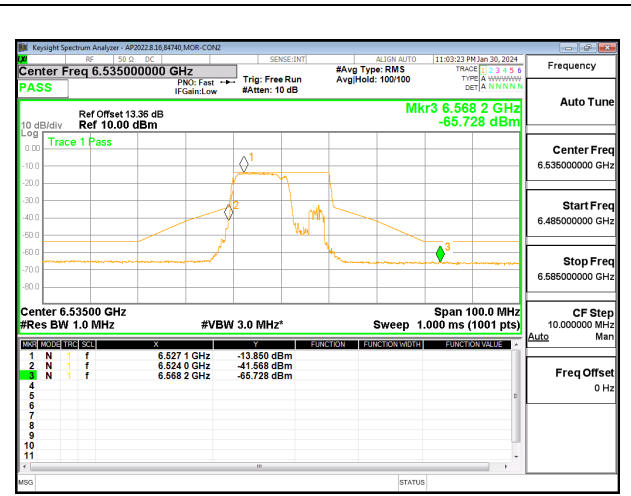

2TX CHAIN 0 + CHAIN 1 CDD OFDMA MODE: 106T LOW POWER INDOOR

LOW CHANNEL CHAIN 0

LOW CHANNEL CHAIN 1

MID CHANNEL CHAIN 0

MID CHANNEL CHAIN 1

HIGH CHANNEL CHAIN 0

HIGH CHANNEL CHAIN 1

2TX CHAIN 0 + CHAIN 1 CDD OFDMA MODE: 106T+26T STANDARD POWER

LOW CHANNEL CHAIN 0

LOW CHANNEL CHAIN 1

MID CHANNEL CHAIN 0

MID CHANNEL CHAIN 1

HIGH CHANNEL CHAIN 0

HIGH CHANNEL CHAIN 1

2TX CHAIN 0 + CHAIN 1 CDD OFDMA MODE: 106T+26T LOW POWER INDOOR

LOW CHANNEL CHAIN 0

LOW CHANNEL CHAIN 1

MID CHANNEL CHAIN 0

MID CHANNEL CHAIN 1

HIGH CHANNEL CHAIN 0

HIGH CHANNEL CHAIN 1

2TX CHAIN 0 + CHAIN 1 CDD OFDMA MODE: 242T STANDARD POWER

LOW CHANNEL CHAIN 0

LOW CHANNEL CHAIN 1