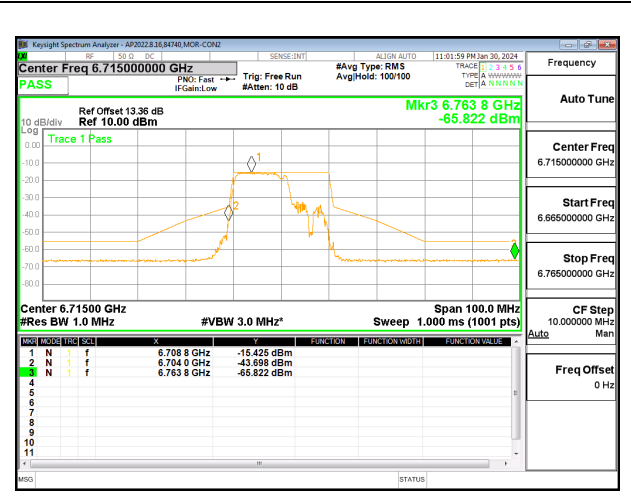

2TX CHAIN 0 + CHAIN 1 CDD OFDMA MODE: 106T LOW POWER INDOOR

LOW CHANNEL CHAIN 0

LOW CHANNEL CHAIN 1

MID CHANNEL CHAIN 0

MID CHANNEL CHAIN 1

HIGH CHANNEL CHAIN 0

HIGH CHANNEL CHAIN 1

2TX CHAIN 0 + CHAIN 1 CDD OFDMA MODE: 106T+26T STANDARD POWER

LOW CHANNEL CHAIN 0

LOW CHANNEL CHAIN 1

MID CHANNEL CHAIN 0

MID CHANNEL CHAIN 1

HIGH CHANNEL CHAIN 0

HIGH CHANNEL CHAIN 1

2TX CHAIN 0 + CHAIN 1 CDD OFDMA MODE: 106T+26T LOW POWER INDOOR

LOW CHANNEL CHAIN 0

LOW CHANNEL CHAIN 1

MID CHANNEL CHAIN 0

MID CHANNEL CHAIN 1

HIGH CHANNEL CHAIN 0

HIGH CHANNEL CHAIN 1

2TX CHAIN 0 + CHAIN 1 CDD OFDMA MODE: 242T STANDARD POWER

LOW CHANNEL CHAIN 0

LOW CHANNEL CHAIN 1