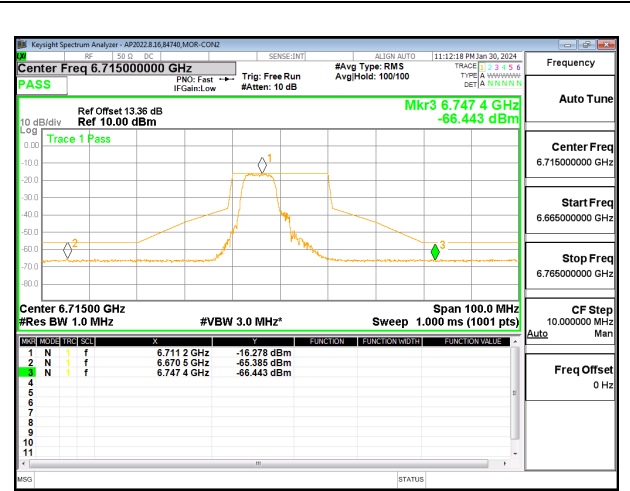

2TX CHAIN 0 + CHAIN 1 CDD OFDMA MODE: 52T+26T STANDARD POWER

2TX CHAIN 0 + CHAIN 1 CDD OFDMA MODE: 52T+26T LOW POWER INDOOR

LOW CHANNEL CHAIN 0

LOW CHANNEL CHAIN 1

MID CHANNEL CHAIN 0

MID CHANNEL CHAIN 1

HIGH CHANNEL CHAIN 0

HIGH CHANNEL CHAIN 1

2TX CHAIN 0 + CHAIN 1 CDD OFDMA MODE: 106T STANDARD POWER

LOW CHANNEL CHAIN 0

LOW CHANNEL CHAIN 1

MID CHANNEL CHAIN 0

MID CHANNEL CHAIN 1

HIGH CHANNEL CHAIN 0

HIGH CHANNEL CHAIN 1

2TX CHAIN 0 + CHAIN 1 CDD OFDMA MODE: 106T LOW POWER INDOOR

LOW CHANNEL CHAIN 0

LOW CHANNEL CHAIN 1

MID CHANNEL CHAIN 0

MID CHANNEL CHAIN 1

HIGH CHANNEL CHAIN 0

HIGH CHANNEL CHAIN 1

2TX CHAIN 0 + CHAIN 1 CDD OFDMA MODE: 106T+26T STANDARD POWER