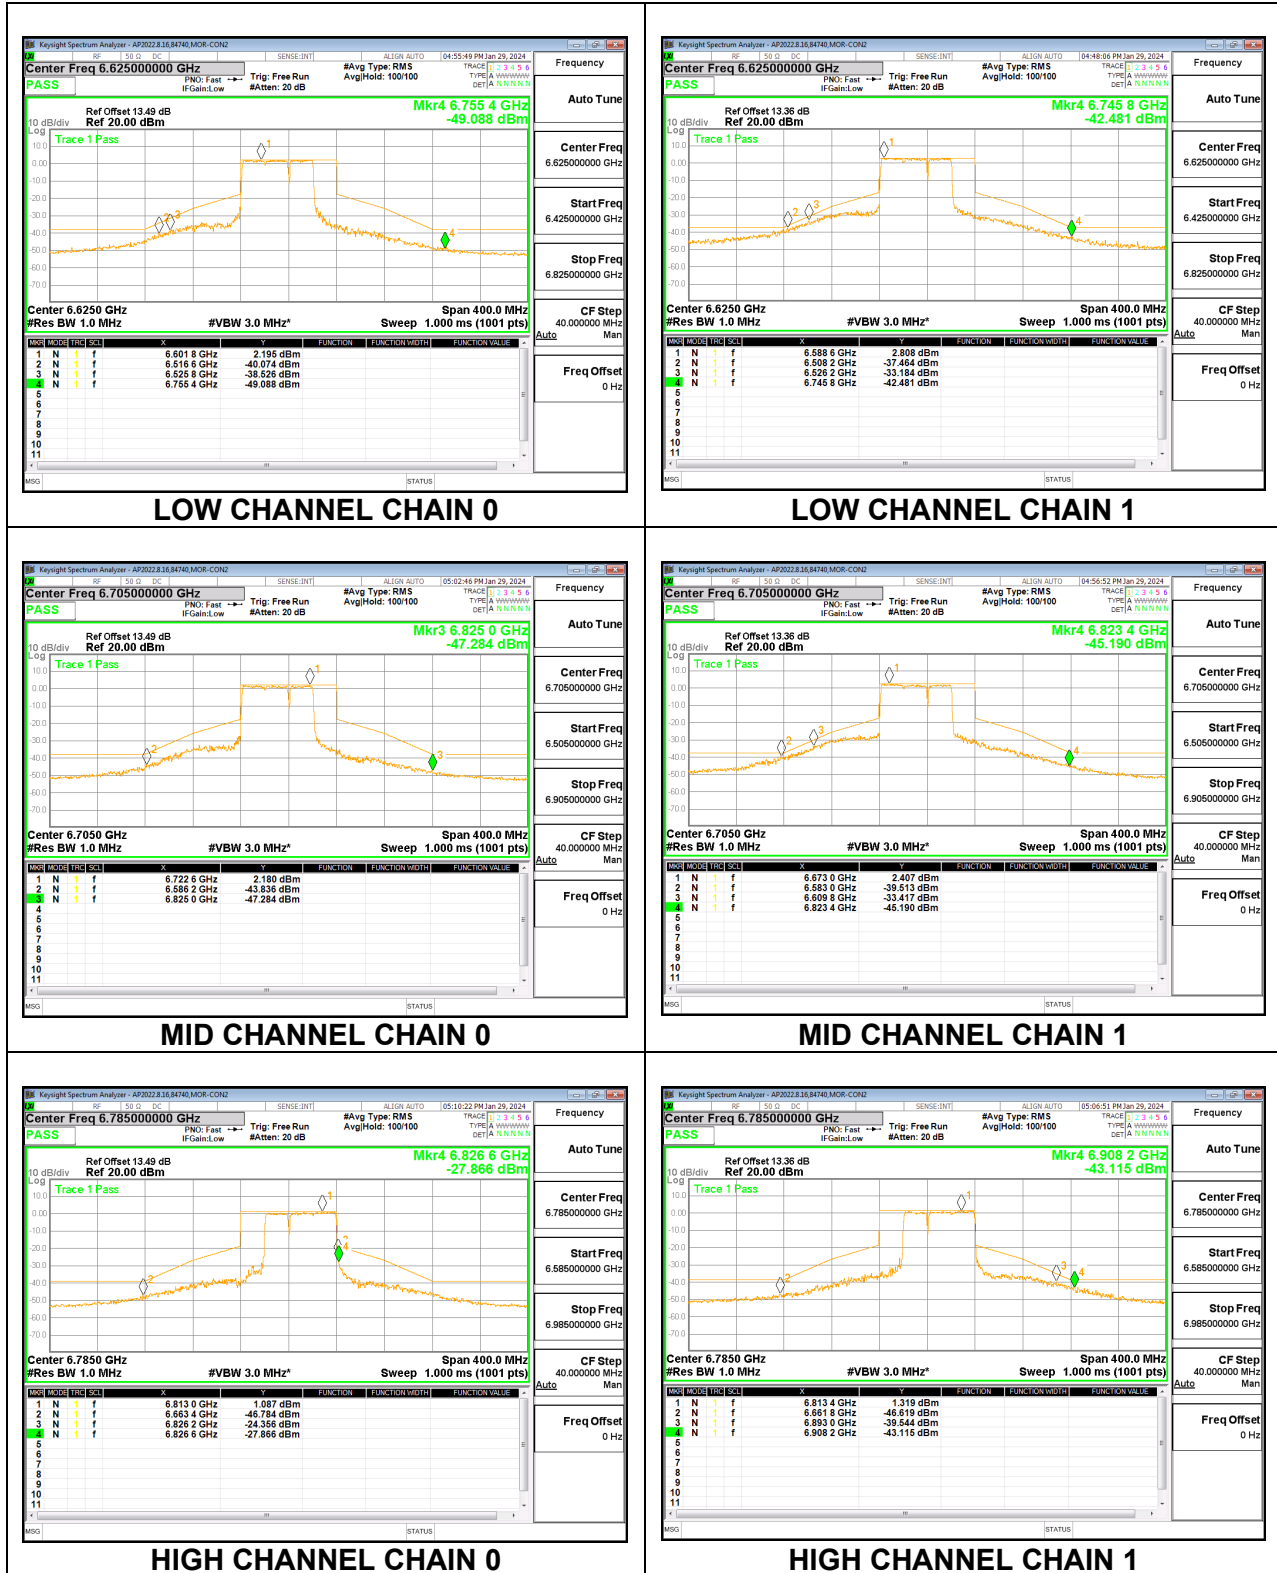

2TX CHAIN 0 + CHAIN 1 CDD OFDMA MODE: 484T LOW POWER INDOOR

LOW CHANNEL CHAIN 0

LOW CHANNEL CHAIN 1

MID CHANNEL CHAIN 0

MID CHANNEL CHAIN 1

HIGH CHANNEL CHAIN 0

HIGH CHANNEL CHAIN 1

10.5.16. 802.11be EHT80 MODE 2TX IN THE UNII-7 BAND

Note: These results leveraged from R14932101-E10a

2TX CHAIN 0 + CHAIN 1 CDD OFDMA MODE: 484T+242T (CONTIGUOUS) STANDARD POWER

2TX CHAIN 0 + CHAIN 1 CDD OFDMA MODE: 484T+242T (CONTIGUOUS) LOW POWER INDOOR