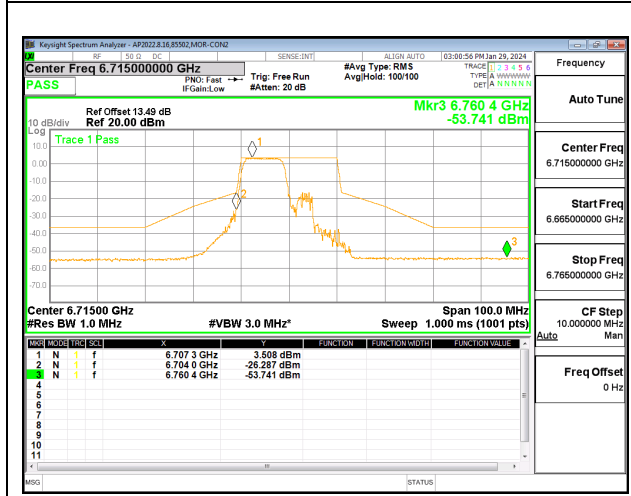

2TX CHAIN 0 + CHAIN 1 CDD OFDMA MODE: 52T+26T STANDARD POWER

2TX CHAIN 0 + CHAIN 1 CDD OFDMA MODE: 52T+26T LOW POWER INDOOR

LOW CHANNEL CHAIN 0

LOW CHANNEL CHAIN 1

MID CHANNEL CHAIN 0

MID CHANNEL CHAIN 1

HIGH CHANNEL CHAIN 0

HIGH CHANNEL CHAIN 1

2TX CHAIN 0 + CHAIN 1 CDD OFDMA MODE: 106T STANDARD POWER

LOW CHANNEL CHAIN 0

LOW CHANNEL CHAIN 1

MID CHANNEL CHAIN 0

MID CHANNEL CHAIN 1

HIGH CHANNEL CHAIN 0

HIGH CHANNEL CHAIN 1

2TX CHAIN 0 + CHAIN 1 CDD OFDMA MODE: 106T LOW POWER INDOOR

LOW CHANNEL CHAIN 0

LOW CHANNEL CHAIN 1

MID CHANNEL CHAIN 0

MID CHANNEL CHAIN 1

HIGH CHANNEL CHAIN 0

HIGH CHANNEL CHAIN 1

2TX CHAIN 0 + CHAIN 1 CDD OFDMA MODE: 106T+26T STANDARD POWER