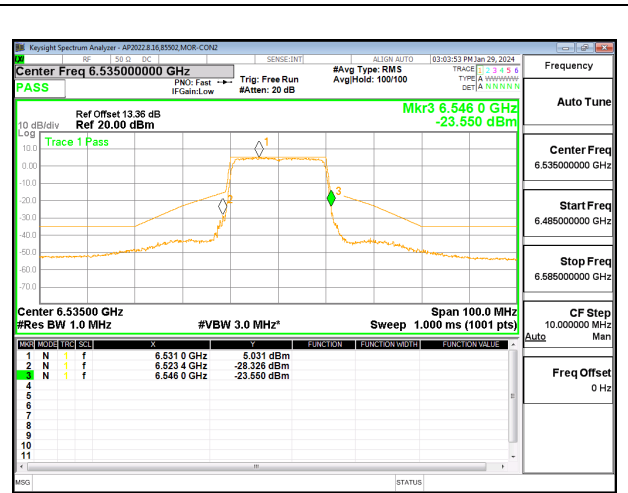

LOW CHANNEL CHAIN 1

MID CHANNEL CHAIN 0

MID CHANNEL CHAIN 1

HIGH CHANNEL CHAIN 0

HIGH CHANNEL CHAIN 1

2TX CHAIN 0 + CHAIN 1 CDD OFDMA MODE: 242T STANDARD POWER

LOW CHANNEL CHAIN 0

LOW CHANNEL CHAIN 1