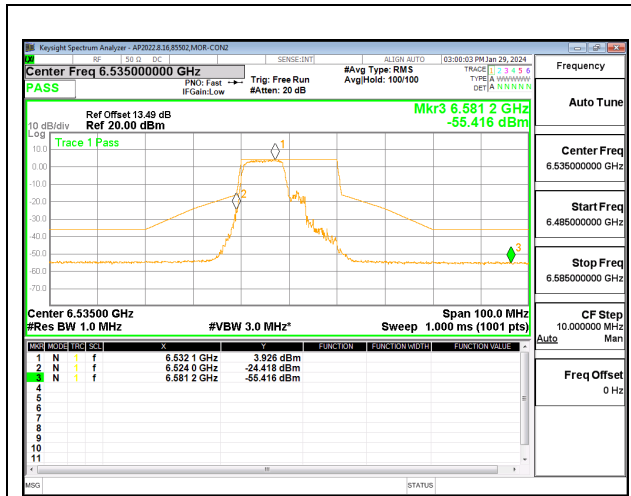

2TX CHAIN 0 + CHAIN 1 CDD OFDMA MODE: 52T+26T STANDARD POWER

2TX CHAIN 0 + CHAIN 1 CDD OFDMA MODE: 52T+26T LOW POWER INDOOR

LOW CHANNEL CHAIN 0

LOW CHANNEL CHAIN 1

MID CHANNEL CHAIN 0

MID CHANNEL CHAIN 1

HIGH CHANNEL CHAIN 0

HIGH CHANNEL CHAIN 1

2TX CHAIN 0 + CHAIN 1 CDD OFDMA MODE: 106T STANDARD POWER

LOW CHANNEL CHAIN 0

LOW CHANNEL CHAIN 1

MID CHANNEL CHAIN 0

MID CHANNEL CHAIN 1

HIGH CHANNEL CHAIN 0

HIGH CHANNEL CHAIN 1

2TX CHAIN 0 + CHAIN 1 CDD OFDMA MODE: 106T LOW POWER INDOOR

LOW CHANNEL CHAIN 0

LOW CHANNEL CHAIN 1

MID CHANNEL CHAIN 0

MID CHANNEL CHAIN 1

HIGH CHANNEL CHAIN 0

HIGH CHANNEL CHAIN 1

2TX CHAIN 0 + CHAIN 1 CDD OFDMA MODE: 106T+26T STANDARD POWER