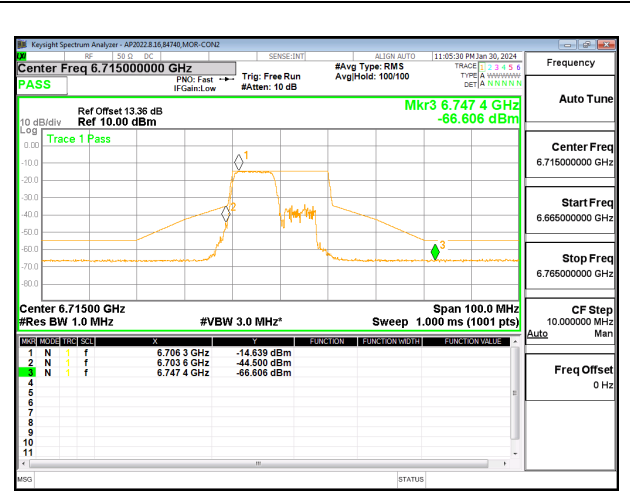

HIGH CHANNEL CHAIN 1

2TX CHAIN 0 + CHAIN 1 CDD OFDMA MODE: 106T STANDARD POWER

LOW CHANNEL CHAIN 0

LOW CHANNEL CHAIN 1

MID CHANNEL CHAIN 0

MID CHANNEL CHAIN 1

HIGH CHANNEL CHAIN 0

HIGH CHANNEL CHAIN 1

2TX CHAIN 0 + CHAIN 1 CDD OFDMA MODE: 106T LOW POWER INDOOR

LOW CHANNEL CHAIN 0

LOW CHANNEL CHAIN 1

MID CHANNEL CHAIN 0

MID CHANNEL CHAIN 1

HIGH CHANNEL CHAIN 0

HIGH CHANNEL CHAIN 1

2TX CHAIN 0 + CHAIN 1 CDD OFDMA MODE: 106T+26T STANDARD POWER

LOW CHANNEL CHAIN 0

LOW CHANNEL CHAIN 1

MID CHANNEL CHAIN 0

MID CHANNEL CHAIN 1

HIGH CHANNEL CHAIN 0

HIGH CHANNEL CHAIN 1

2TX CHAIN 0 + CHAIN 1 CDD OFDMA MODE: 106T+26T LOW POWER INDOOR

LOW CHANNEL CHAIN 0

LOW CHANNEL CHAIN 1

MID CHANNEL CHAIN 0

MID CHANNEL CHAIN 1

HIGH CHANNEL CHAIN 0

HIGH CHANNEL CHAIN 1

2TX CHAIN 0 + CHAIN 1 CDD OFDMA MODE: 242T STANDARD POWER

LOW CHANNEL CHAIN 0

LOW CHANNEL CHAIN 1