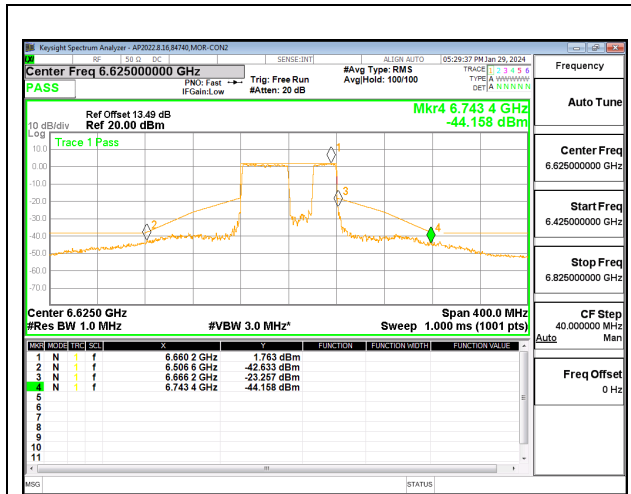

Note: These results leveraged from R14932101-E10a

2TX CHAIN 0 + CHAIN 1 CDD OFDMA MODE: 484T+242T (CONTIGUOUS) STANDARD POWER

2TX CHAIN 0 + CHAIN 1 CDD OFDMA MODE: 484T+242T (CONTIGUOUS) LOW POWER INDOOR

LOW CHANNEL CHAIN 0

LOW CHANNEL CHAIN 1

MID CHANNEL CHAIN 0

MID CHANNEL CHAIN 1

HIGH CHANNEL CHAIN 0

HIGH CHANNEL CHAIN 1

2TX CHAIN 0 + CHAIN 1 CDD OFDMA MODE: 484T+242T (NON-CONTIGUOUS) STANDARD POWER

LOW CHANNEL CHAIN 0