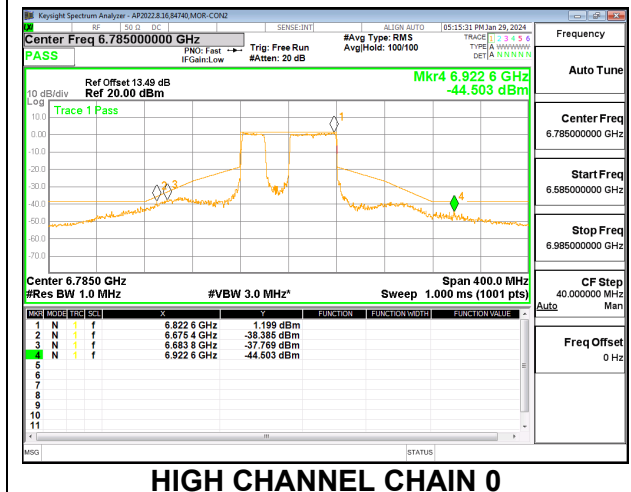

MID CHANNEL CHAIN 0

MID CHANNEL CHAIN 1

HIGH CHANNEL CHAIN 0

HIGH CHANNEL CHAIN 1

2TX CHAIN 0 + CHAIN 1 CDD OFDMA MODE: 242T+484T (NON-CONTIGUOUS) STANDARD POWER

LOW CHANNEL CHAIN 0

LOW CHANNEL CHAIN 1

MID CHANNEL CHAIN 0

MID CHANNEL CHAIN 1

HIGH CHANNEL CHAIN 0

HIGH CHANNEL CHAIN 1