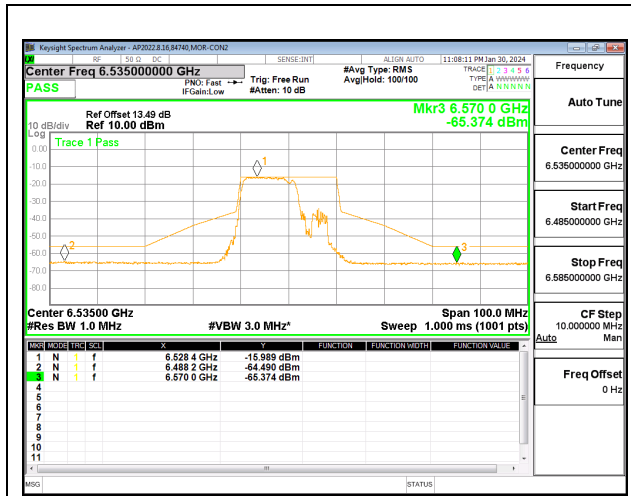

LOW CHANNEL CHAIN 0

LOW CHANNEL CHAIN 1

MID CHANNEL CHAIN 0

MID CHANNEL CHAIN 1

HIGH CHANNEL CHAIN 0

HIGH CHANNEL CHAIN 1

2TX CHAIN 0 + CHAIN 1 CDD OFDMA MODE: 106T+26T LOW POWER INDOOR

LOW CHANNEL CHAIN 0

LOW CHANNEL CHAIN 1

MID CHANNEL CHAIN 0

MID CHANNEL CHAIN 1

HIGH CHANNEL CHAIN 0

HIGH CHANNEL CHAIN 1

2TX CHAIN 0 + CHAIN 1 CDD OFDMA MODE: 242T STANDARD POWER

LOW CHANNEL CHAIN 0

LOW CHANNEL CHAIN 1