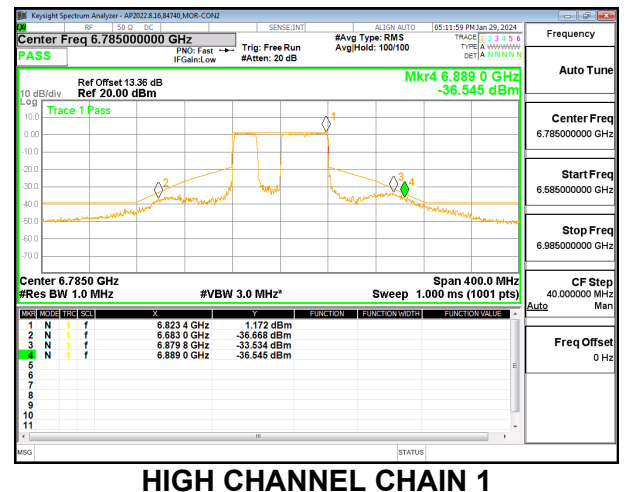

MID CHANNEL CHAIN 0

MID CHANNEL CHAIN 1

HIGH CHANNEL CHAIN 0

HIGH CHANNEL CHAIN 1

2TX CHAIN 0 + CHAIN 1 CDD OFDMA MODE: 242T+484T (NON-CONTIGUOUS) STANDARD POWER

LOW CHANNEL CHAIN 0

LOW CHANNEL CHAIN 1

MID CHANNEL CHAIN 0

MID CHANNEL CHAIN 1

HIGH CHANNEL CHAIN 0

HIGH CHANNEL CHAIN 1