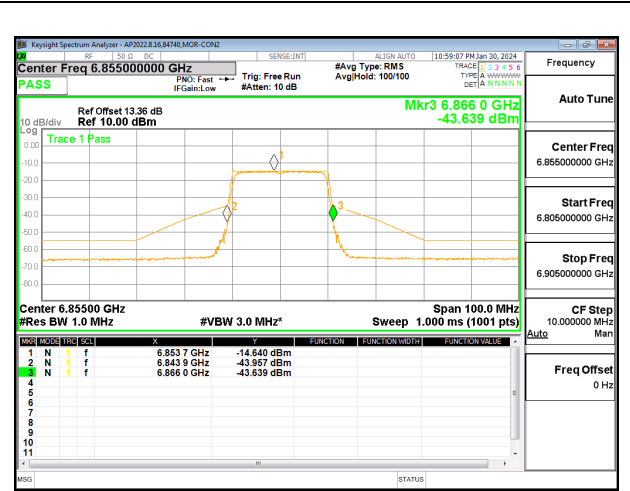

HIGH CHANNEL CHAIN 1