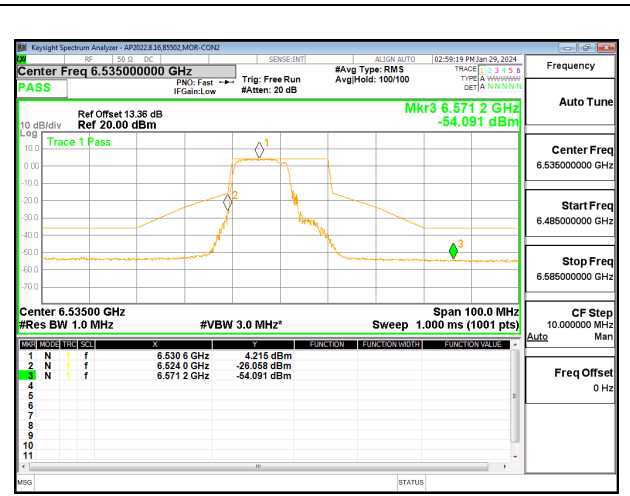

HIGH CHANNEL CHAIN 1

2TX CHAIN 0 + CHAIN 1 CDD OFDMA MODE: 106T STANDARD POWER

LOW CHANNEL CHAIN 0

LOW CHANNEL CHAIN 1

MID CHANNEL CHAIN 0

MID CHANNEL CHAIN 1

HIGH CHANNEL CHAIN 0

HIGH CHANNEL CHAIN 1

2TX CHAIN 0 + CHAIN 1 CDD OFDMA MODE: 106T LOW POWER INDOOR

LOW CHANNEL CHAIN 0

LOW CHANNEL CHAIN 1

MID CHANNEL CHAIN 0

MID CHANNEL CHAIN 1

HIGH CHANNEL CHAIN 0

HIGH CHANNEL CHAIN 1

2TX CHAIN 0 + CHAIN 1 CDD OFDMA MODE: 106T+26T STANDARD POWER

LOW CHANNEL CHAIN 0

LOW CHANNEL CHAIN 1

MID CHANNEL CHAIN 0

MID CHANNEL CHAIN 1

HIGH CHANNEL CHAIN 0

HIGH CHANNEL CHAIN 1

2TX CHAIN 0 + CHAIN 1 CDD OFDMA MODE: 106T+26T LOW POWER INDOOR

LOW CHANNEL CHAIN 0

LOW CHANNEL CHAIN 1

MID CHANNEL CHAIN 0

MID CHANNEL CHAIN 1

HIGH CHANNEL CHAIN 0

HIGH CHANNEL CHAIN 1

2TX CHAIN 0 + CHAIN 1 CDD OFDMA MODE: 242T STANDARD POWER

LOW CHANNEL CHAIN 0

LOW CHANNEL CHAIN 1