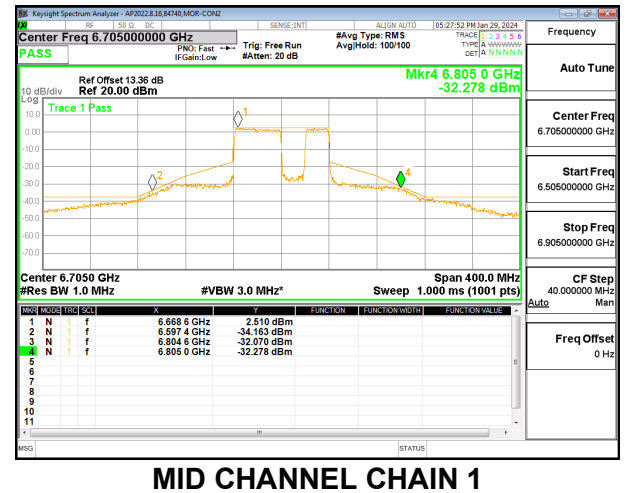

LOW CHANNEL CHAIN 0

LOW CHANNEL CHAIN 1

MID CHANNEL CHAIN 0

MID CHANNEL CHAIN 1

HIGH CHANNEL CHAIN 0

HIGH CHANNEL CHAIN 1

2TX CHAIN 0 + CHAIN 1 CDD OFDMA MODE: 484T+242T (NON-CONTIGUOUS) STANDARD POWER

LOW CHANNEL CHAIN 0

LOW CHANNEL CHAIN 1

MID CHANNEL CHAIN 0

MID CHANNEL CHAIN 1

HIGH CHANNEL CHAIN 0

HIGH CHANNEL CHAIN 1

2TX CHAIN 0 + CHAIN 1 CDD OFDMA MODE: 484T+242T (NON-CONTIGUOUS) LOW POWER INDOOR

LOW CHANNEL CHAIN 0

LOW CHANNEL CHAIN 1