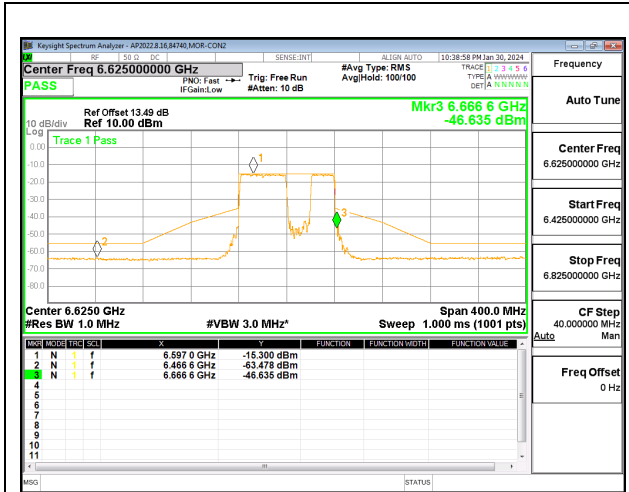

LOW CHANNEL CHAIN 1

MID CHANNEL CHAIN 0

MID CHANNEL CHAIN 1

HIGH CHANNEL CHAIN 0

HIGH CHANNEL CHAIN 1

2TX CHAIN 0 + CHAIN 1 CDD OFDMA MODE: 484T+242T (NON-CONTIGUOUS) LOW POWER INDOOR

LOW CHANNEL CHAIN 0

LOW CHANNEL CHAIN 1

MID CHANNEL CHAIN 0

MID CHANNEL CHAIN 1

HIGH CHANNEL CHAIN 0

HIGH CHANNEL CHAIN 1

2TX CHAIN 0 + CHAIN 1 CDD OFDMA MODE: 242T+484T (NON-CONTIGUOUS) STANDARD POWER

LOW CHANNEL CHAIN 0

LOW CHANNEL CHAIN 1

MID CHANNEL CHAIN 0