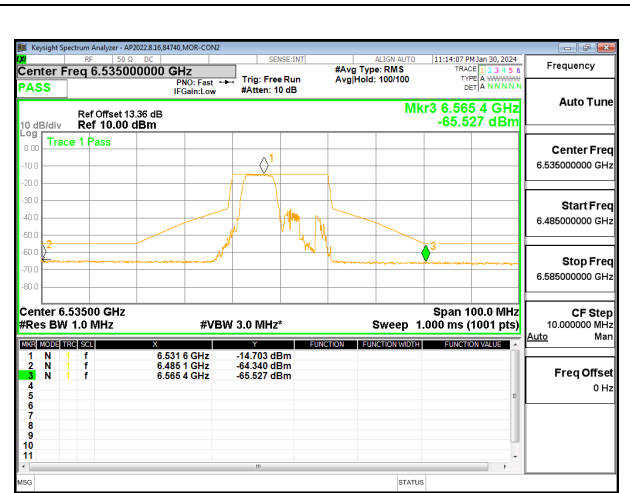

2TX CHAIN 0 + CHAIN 1 CDD OFDMA MODE: 52T+26T STANDARD POWER

2TX CHAIN 0 + CHAIN 1 CDD OFDMA MODE: 52T+26T LOW POWER INDOOR

LOW CHANNEL CHAIN 0

LOW CHANNEL CHAIN 1

MID CHANNEL CHAIN 0

MID CHANNEL CHAIN 1

HIGH CHANNEL CHAIN 0

HIGH CHANNEL CHAIN 1

2TX CHAIN 0 + CHAIN 1 CDD OFDMA MODE: 106T STANDARD POWER

LOW CHANNEL CHAIN 0

LOW CHANNEL CHAIN 1

MID CHANNEL CHAIN 0

MID CHANNEL CHAIN 1

HIGH CHANNEL CHAIN 0

HIGH CHANNEL CHAIN 1

2TX CHAIN 0 + CHAIN 1 CDD OFDMA MODE: 106T LOW POWER INDOOR

LOW CHANNEL CHAIN 0

LOW CHANNEL CHAIN 1

MID CHANNEL CHAIN 0

MID CHANNEL CHAIN 1

HIGH CHANNEL CHAIN 0

HIGH CHANNEL CHAIN 1

2TX CHAIN 0 + CHAIN 1 CDD OFDMA MODE: 106T+26T STANDARD POWER