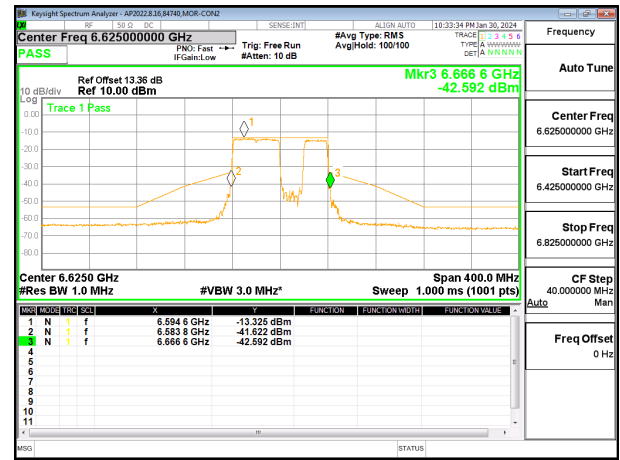

LOW CHANNEL CHAIN 1

MID CHANNEL CHAIN 0

MID CHANNEL CHAIN 1

HIGH CHANNEL CHAIN 0

HIGH CHANNEL CHAIN 1

2TX CHAIN 0 + CHAIN 1 CDD OFDMA MODE: 484T+242T (NON-CONTIGUOUS) LOW POWER INDOOR

LOW CHANNEL CHAIN 0

LOW CHANNEL CHAIN 1

MID CHANNEL CHAIN 0

MID CHANNEL CHAIN 1

HIGH CHANNEL CHAIN 0

HIGH CHANNEL CHAIN 1

2TX CHAIN 0 + CHAIN 1 CDD OFDMA MODE: 242T+484T (NON-CONTIGUOUS) STANDARD POWER

LOW CHANNEL CHAIN 0

LOW CHANNEL CHAIN 1

MID CHANNEL CHAIN 0