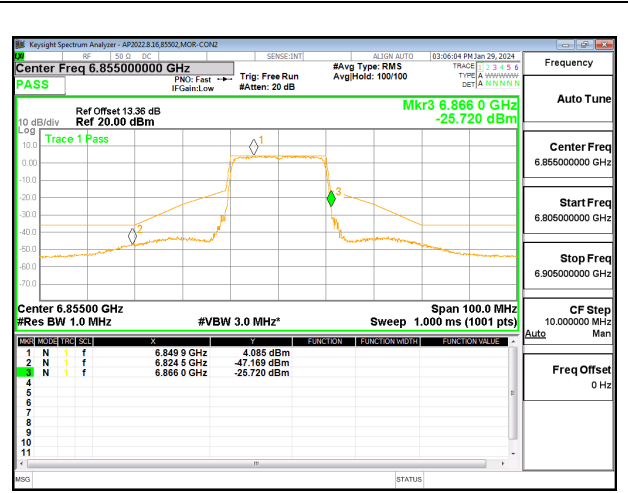

HIGH CHANNEL CHAIN 1