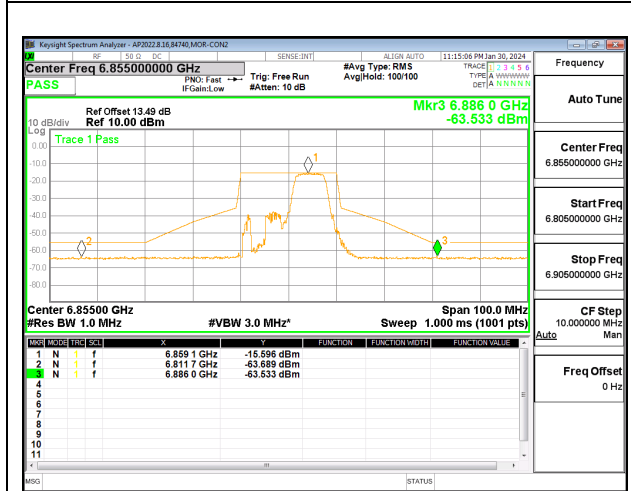

2TX CHAIN 0 + CHAIN 1 CDD OFDMA MODE: 52T+26T STANDARD POWER

2TX CHAIN 0 + CHAIN 1 CDD OFDMA MODE: 52T+26T LOW POWER INDOOR

LOW CHANNEL CHAIN 0

LOW CHANNEL CHAIN 1

MID CHANNEL CHAIN 0

MID CHANNEL CHAIN 1

HIGH CHANNEL CHAIN 0

HIGH CHANNEL CHAIN 1

2TX CHAIN 0 + CHAIN 1 CDD OFDMA MODE: 106T STANDARD POWER

LOW CHANNEL CHAIN 0

LOW CHANNEL CHAIN 1

MID CHANNEL CHAIN 0

MID CHANNEL CHAIN 1

HIGH CHANNEL CHAIN 0

HIGH CHANNEL CHAIN 1

2TX CHAIN 0 + CHAIN 1 CDD OFDMA MODE: 106T LOW POWER INDOOR

LOW CHANNEL CHAIN 0

LOW CHANNEL CHAIN 1

MID CHANNEL CHAIN 0

MID CHANNEL CHAIN 1

HIGH CHANNEL CHAIN 0

HIGH CHANNEL CHAIN 1

2TX CHAIN 0 + CHAIN 1 CDD OFDMA MODE: 106T+26T STANDARD POWER