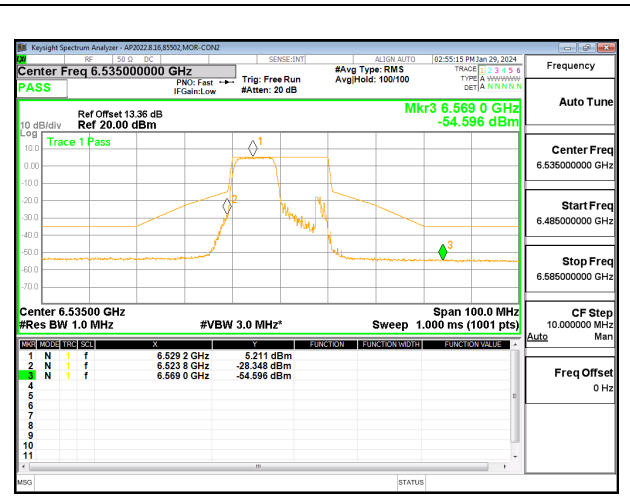

2TX CHAIN 0 + CHAIN 1 CDD OFDMA MODE: 52T+26T STANDARD POWER

2TX CHAIN 0 + CHAIN 1 CDD OFDMA MODE: 52T+26T LOW POWER INDOOR

LOW CHANNEL CHAIN 0

LOW CHANNEL CHAIN 1

MID CHANNEL CHAIN 0

MID CHANNEL CHAIN 1

HIGH CHANNEL CHAIN 0

HIGH CHANNEL CHAIN 1

2TX CHAIN 0 + CHAIN 1 CDD OFDMA MODE: 106T STANDARD POWER

LOW CHANNEL CHAIN 0

LOW CHANNEL CHAIN 1

MID CHANNEL CHAIN 0

MID CHANNEL CHAIN 1

HIGH CHANNEL CHAIN 0

HIGH CHANNEL CHAIN 1

2TX CHAIN 0 + CHAIN 1 CDD OFDMA MODE: 106T LOW POWER INDOOR

LOW CHANNEL CHAIN 0

LOW CHANNEL CHAIN 1

MID CHANNEL CHAIN 0

MID CHANNEL CHAIN 1

HIGH CHANNEL CHAIN 0

HIGH CHANNEL CHAIN 1

2TX CHAIN 0 + CHAIN 1 CDD OFDMA MODE: 106T+26T STANDARD POWER