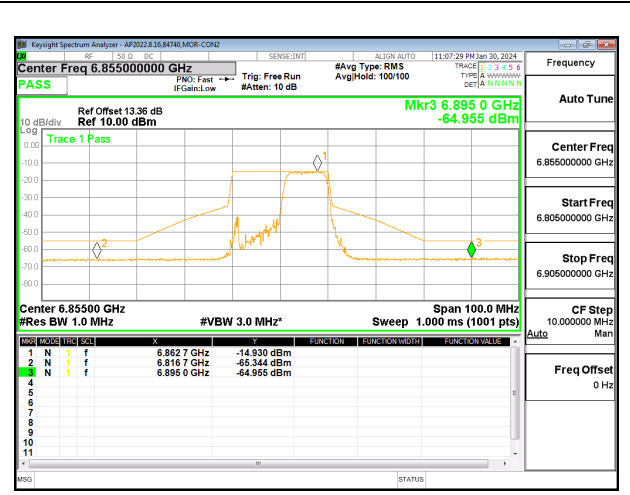

HIGH CHANNEL CHAIN 1

2TX CHAIN 0 + CHAIN 1 CDD OFDMA MODE: 106T STANDARD POWER

LOW CHANNEL CHAIN 0

LOW CHANNEL CHAIN 1

MID CHANNEL CHAIN 0

MID CHANNEL CHAIN 1

HIGH CHANNEL CHAIN 0

HIGH CHANNEL CHAIN 1

2TX CHAIN 0 + CHAIN 1 CDD OFDMA MODE: 106T LOW POWER INDOOR

LOW CHANNEL CHAIN 0

LOW CHANNEL CHAIN 1

MID CHANNEL CHAIN 0

MID CHANNEL CHAIN 1

HIGH CHANNEL CHAIN 0

HIGH CHANNEL CHAIN 1

2TX CHAIN 0 + CHAIN 1 CDD OFDMA MODE: 106T+26T STANDARD POWER

LOW CHANNEL CHAIN 0

LOW CHANNEL CHAIN 1

MID CHANNEL CHAIN 0

MID CHANNEL CHAIN 1

HIGH CHANNEL CHAIN 0

HIGH CHANNEL CHAIN 1

2TX CHAIN 0 + CHAIN 1 CDD OFDMA MODE: 106T+26T LOW POWER INDOOR

LOW CHANNEL CHAIN 0

LOW CHANNEL CHAIN 1

MID CHANNEL CHAIN 0

MID CHANNEL CHAIN 1

HIGH CHANNEL CHAIN 0

HIGH CHANNEL CHAIN 1

2TX CHAIN 0 + CHAIN 1 CDD OFDMA MODE: 242T STANDARD POWER

LOW CHANNEL CHAIN 0

LOW CHANNEL CHAIN 1