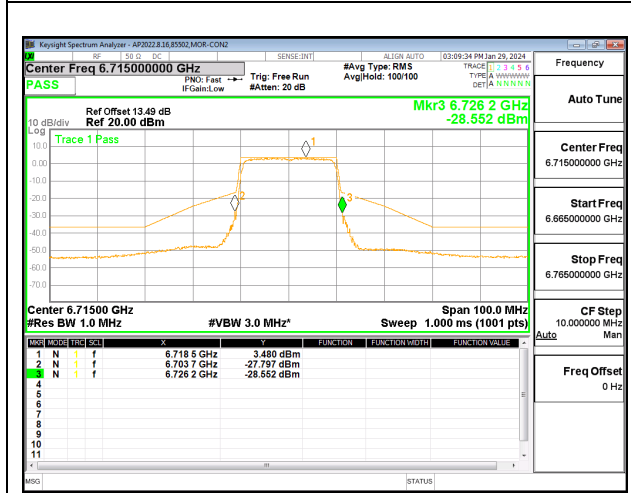

LOW CHANNEL CHAIN 1

MID CHANNEL CHAIN 0

MID CHANNEL CHAIN 1

HIGH CHANNEL CHAIN 0

HIGH CHANNEL CHAIN 1

2TX CHAIN 0 + CHAIN 1 CDD OFDMA MODE: 242T STANDARD POWER

LOW CHANNEL CHAIN 0

LOW CHANNEL CHAIN 1