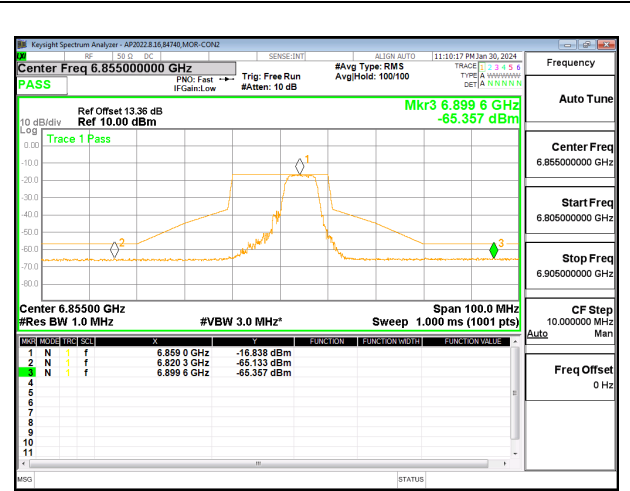

2TX CHAIN 0 + CHAIN 1 CDD OFDMA MODE: 52T+26T STANDARD POWER

2TX CHAIN 0 + CHAIN 1 CDD OFDMA MODE: 52T+26T LOW POWER INDOOR

LOW CHANNEL CHAIN 0

LOW CHANNEL CHAIN 1

MID CHANNEL CHAIN 0

MID CHANNEL CHAIN 1

HIGH CHANNEL CHAIN 0

HIGH CHANNEL CHAIN 1

2TX CHAIN 0 + CHAIN 1 CDD OFDMA MODE: 106T STANDARD POWER

LOW CHANNEL CHAIN 0

LOW CHANNEL CHAIN 1

MID CHANNEL CHAIN 0

MID CHANNEL CHAIN 1

HIGH CHANNEL CHAIN 0

HIGH CHANNEL CHAIN 1

2TX CHAIN 0 + CHAIN 1 CDD OFDMA MODE: 106T LOW POWER INDOOR

LOW CHANNEL CHAIN 0

LOW CHANNEL CHAIN 1

MID CHANNEL CHAIN 0

MID CHANNEL CHAIN 1

HIGH CHANNEL CHAIN 0

HIGH CHANNEL CHAIN 1

2TX CHAIN 0 + CHAIN 1 CDD OFDMA MODE: 106T+26T STANDARD POWER