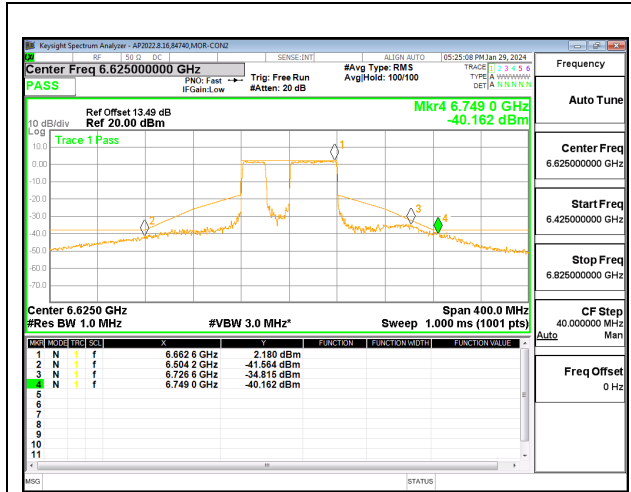

MID CHANNEL CHAIN 0

MID CHANNEL CHAIN 1

HIGH CHANNEL CHAIN 0

HIGH CHANNEL CHAIN 1

2TX CHAIN 0 + CHAIN 1 CDD OFDMA MODE: 242T+484T (NON-CONTIGUOUS) STANDARD POWER

LOW CHANNEL CHAIN 0

LOW CHANNEL CHAIN 1

MID CHANNEL CHAIN 0