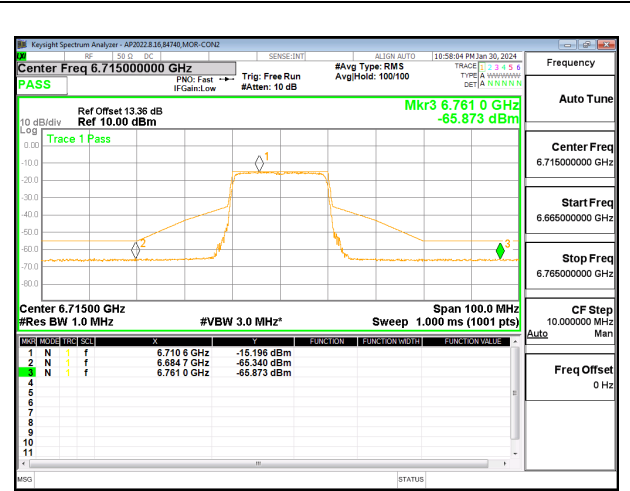

MID CHANNEL CHAIN 0

MID CHANNEL CHAIN 1

HIGH CHANNEL CHAIN 0

HIGH CHANNEL CHAIN 1

2TX CHAIN 0 + CHAIN 1 CDD OFDMA MODE: 242T LOW POWER INDOOR

LOW CHANNEL CHAIN 0

LOW CHANNEL CHAIN 1

MID CHANNEL CHAIN 0