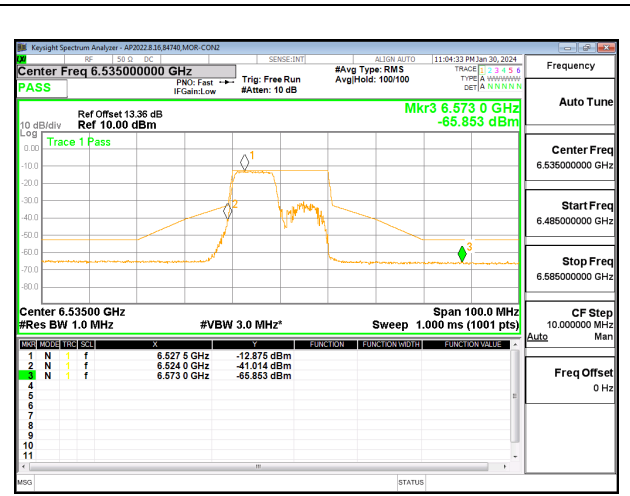

2TX CHAIN 0 + CHAIN 1 CDD OFDMA MODE: 52T+26T STANDARD POWER

2TX CHAIN 0 + CHAIN 1 CDD OFDMA MODE: 52T+26T LOW POWER INDOOR

LOW CHANNEL CHAIN 0

LOW CHANNEL CHAIN 1

MID CHANNEL CHAIN 0

MID CHANNEL CHAIN 1

HIGH CHANNEL CHAIN 0

HIGH CHANNEL CHAIN 1

2TX CHAIN 0 + CHAIN 1 CDD OFDMA MODE: 106T STANDARD POWER

LOW CHANNEL CHAIN 0

LOW CHANNEL CHAIN 1

MID CHANNEL CHAIN 0

MID CHANNEL CHAIN 1

HIGH CHANNEL CHAIN 0

HIGH CHANNEL CHAIN 1

2TX CHAIN 0 + CHAIN 1 CDD OFDMA MODE: 106T LOW POWER INDOOR

LOW CHANNEL CHAIN 0

LOW CHANNEL CHAIN 1

MID CHANNEL CHAIN 0

MID CHANNEL CHAIN 1

HIGH CHANNEL CHAIN 0

HIGH CHANNEL CHAIN 1

2TX CHAIN 0 + CHAIN 1 CDD OFDMA MODE: 106T+26T STANDARD POWER