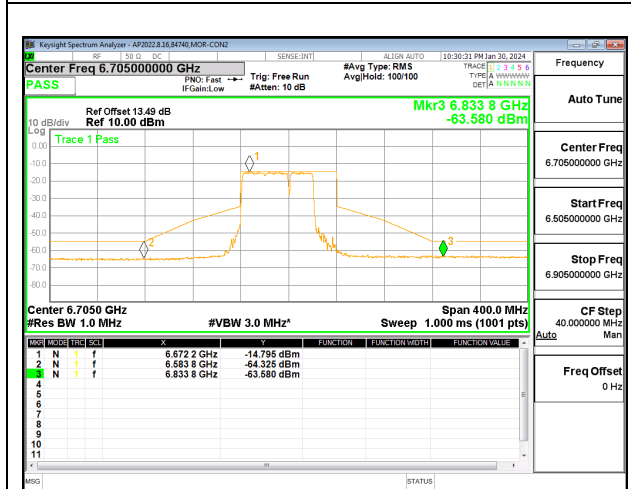

Note: These results leveraged from R14932101-E10a

2TX CHAIN 0 + CHAIN 1 CDD OFDMA MODE: 484T+242T (CONTIGUOUS) STANDARD POWER

2TX CHAIN 0 + CHAIN 1 CDD OFDMA MODE: 484T+242T (CONTIGUOUS) LOW POWER INDOOR

LOW CHANNEL CHAIN 0

LOW CHANNEL CHAIN 1

MID CHANNEL CHAIN 0

MID CHANNEL CHAIN 1

HIGH CHANNEL CHAIN 0

HIGH CHANNEL CHAIN 1

2TX CHAIN 0 + CHAIN 1 CDD OFDMA MODE: 484T+242T (NON-CONTIGUOUS) STANDARD POWER

LOW CHANNEL CHAIN 0