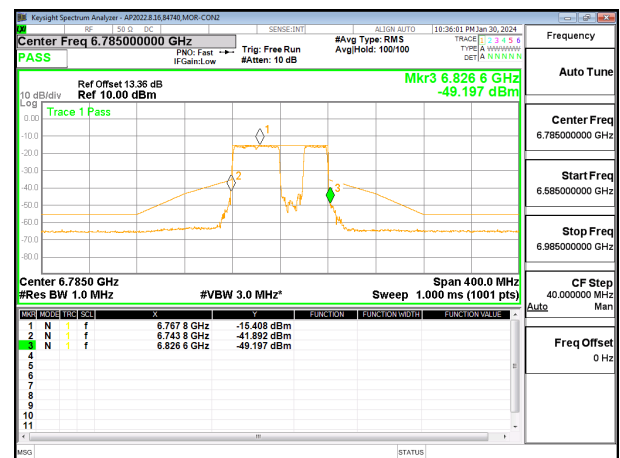

LOW CHANNEL CHAIN 0

LOW CHANNEL CHAIN 1

MID CHANNEL CHAIN 0

MID CHANNEL CHAIN 1

HIGH CHANNEL CHAIN 0

HIGH CHANNEL CHAIN 1

2TX CHAIN 0 + CHAIN 1 CDD OFDMA MODE: 484T+242T (NON-CONTIGUOUS) STANDARD POWER

LOW CHANNEL CHAIN 0

LOW CHANNEL CHAIN 1

MID CHANNEL CHAIN 0

MID CHANNEL CHAIN 1

HIGH CHANNEL CHAIN 0

HIGH CHANNEL CHAIN 1

2TX CHAIN 0 + CHAIN 1 CDD OFDMA MODE: 484T+242T (NON-CONTIGUOUS) LOW POWER INDOOR

LOW CHANNEL CHAIN 0

LOW CHANNEL CHAIN 1

MID CHANNEL CHAIN 0

MID CHANNEL CHAIN 1

HIGH CHANNEL CHAIN 0

HIGH CHANNEL CHAIN 1

2TX CHAIN 0 + CHAIN 1 CDD OFDMA MODE: 242T+484T (NON-CONTIGUOUS) STANDARD POWER

LOW CHANNEL CHAIN 0

LOW CHANNEL CHAIN 1

MID CHANNEL CHAIN 0