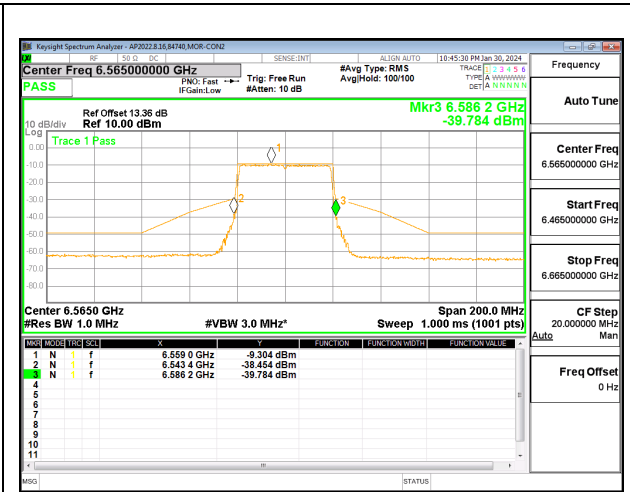

LOW CHANNEL CHAIN 1