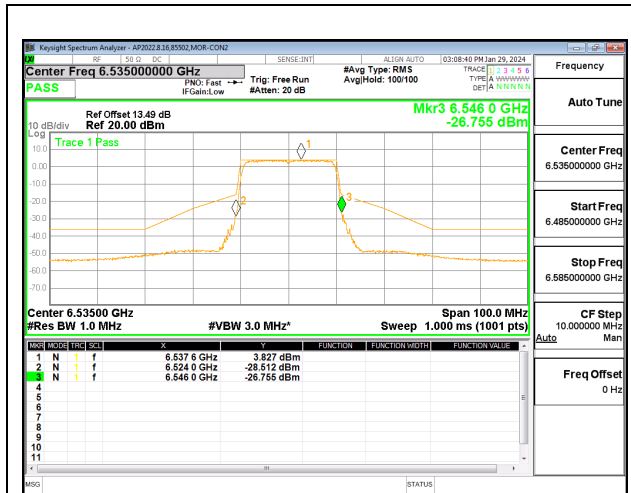

LOW CHANNEL CHAIN 1

MID CHANNEL CHAIN 0

MID CHANNEL CHAIN 1

HIGH CHANNEL CHAIN 0

HIGH CHANNEL CHAIN 1

2TX CHAIN 0 + CHAIN 1 CDD OFDMA MODE: 242T STANDARD POWER

LOW CHANNEL CHAIN 0

LOW CHANNEL CHAIN 1