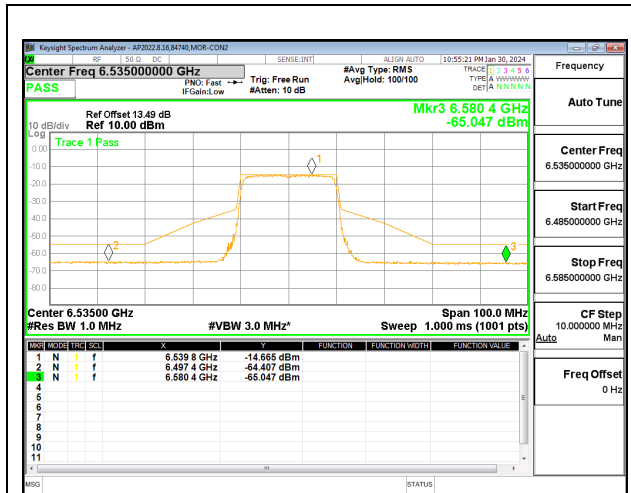

MID CHANNEL CHAIN 0

MID CHANNEL CHAIN 1

HIGH CHANNEL CHAIN 0

HIGH CHANNEL CHAIN 1

2TX CHAIN 0 + CHAIN 1 CDD OFDMA MODE: 242T LOW POWER INDOOR

LOW CHANNEL CHAIN 0

LOW CHANNEL CHAIN 1

MID CHANNEL CHAIN 0