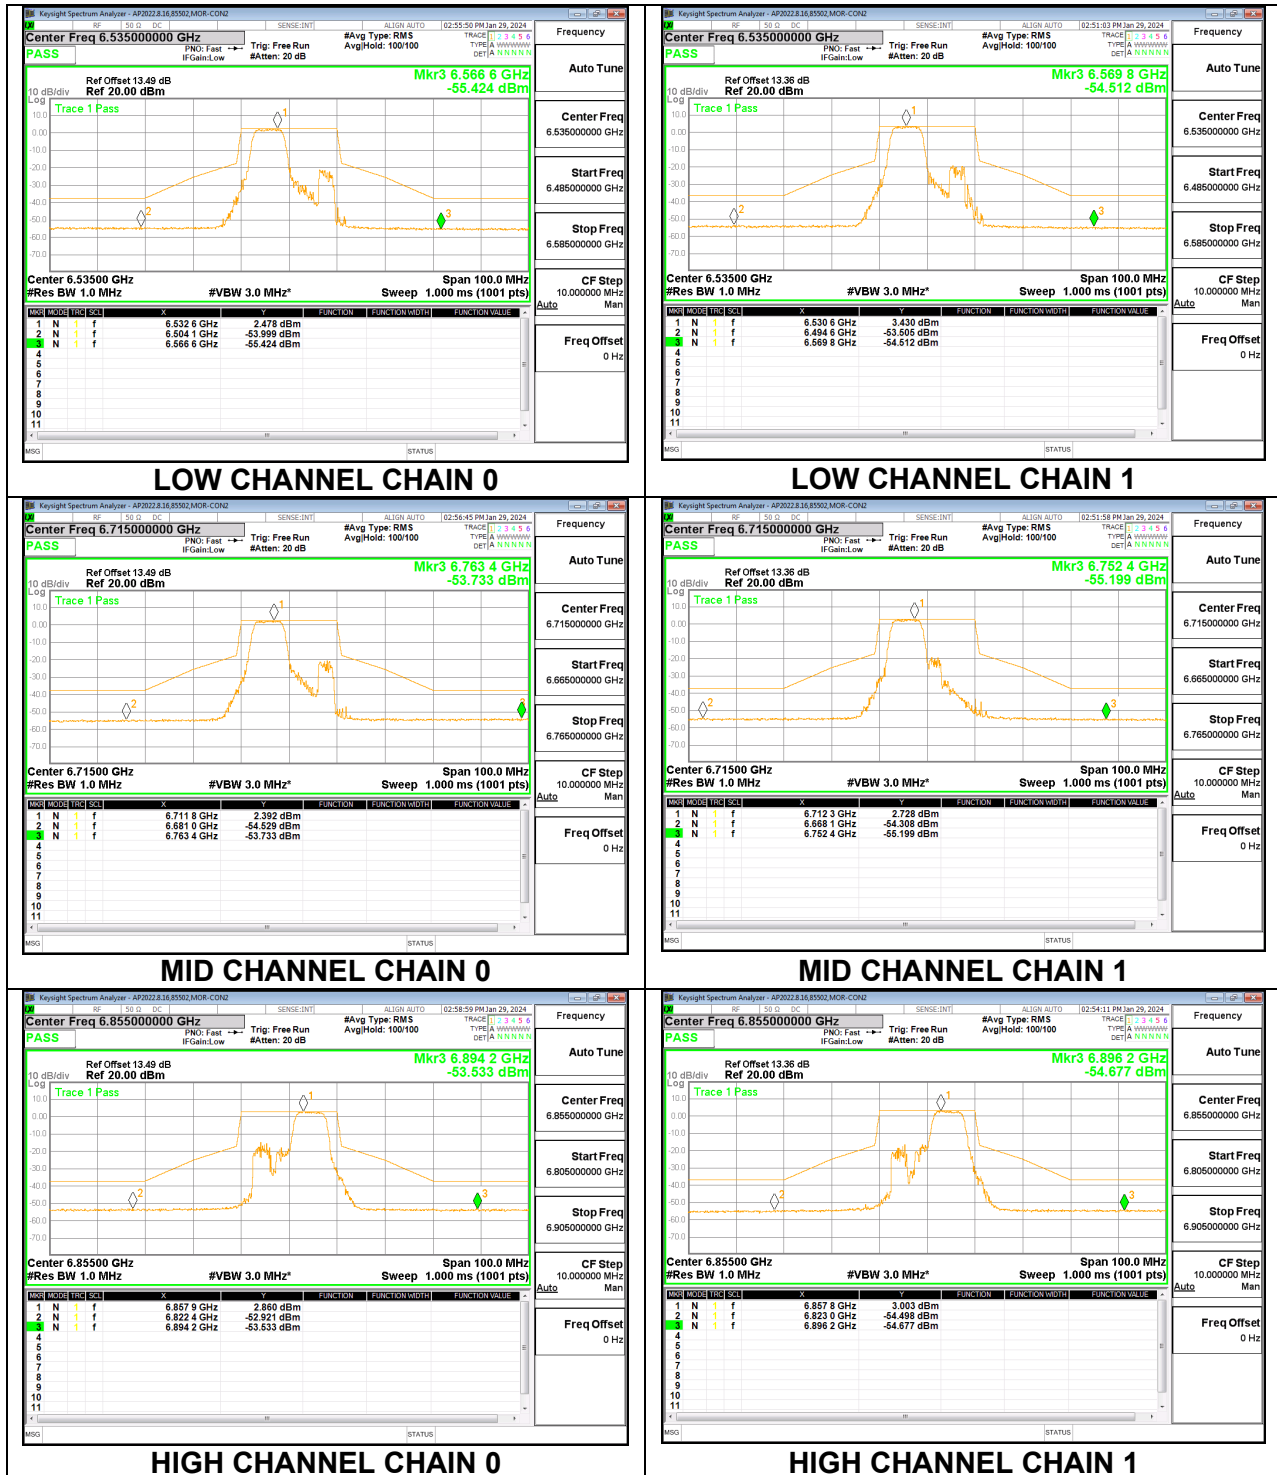

2TX CHAIN 0 + CHAIN 1 CDD OFDMA MODE: 52T+26T STANDARD POWER

2TX CHAIN 0 + CHAIN 1 CDD OFDMA MODE: 52T+26T LOW POWER INDOOR

LOW CHANNEL CHAIN 0

LOW CHANNEL CHAIN 1

MID CHANNEL CHAIN 0

MID CHANNEL CHAIN 1

HIGH CHANNEL CHAIN 0

HIGH CHANNEL CHAIN 1

2TX CHAIN 0 + CHAIN 1 CDD OFDMA MODE: 106T STANDARD POWER

LOW CHANNEL CHAIN 0

LOW CHANNEL CHAIN 1

MID CHANNEL CHAIN 0

MID CHANNEL CHAIN 1

HIGH CHANNEL CHAIN 0

HIGH CHANNEL CHAIN 1

2TX CHAIN 0 + CHAIN 1 CDD OFDMA MODE: 106T LOW POWER INDOOR

LOW CHANNEL CHAIN 0

LOW CHANNEL CHAIN 1

MID CHANNEL CHAIN 0

MID CHANNEL CHAIN 1

HIGH CHANNEL CHAIN 0

HIGH CHANNEL CHAIN 1

2TX CHAIN 0 + CHAIN 1 CDD OFDMA MODE: 106T+26T STANDARD POWER