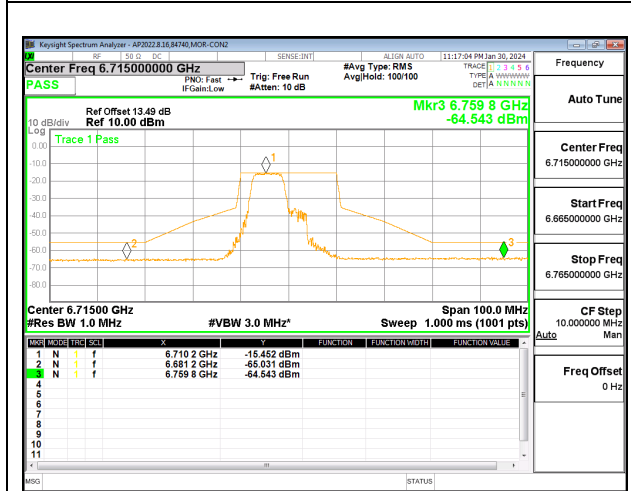

2TX CHAIN 0 + CHAIN 1 CDD OFDMA MODE: 52T+26T STANDARD POWER

2TX CHAIN 0 + CHAIN 1 CDD OFDMA MODE: 52T+26T LOW POWER INDOOR

LOW CHANNEL CHAIN 0

LOW CHANNEL CHAIN 1

MID CHANNEL CHAIN 0

MID CHANNEL CHAIN 1

HIGH CHANNEL CHAIN 0

HIGH CHANNEL CHAIN 1

2TX CHAIN 0 + CHAIN 1 CDD OFDMA MODE: 106T STANDARD POWER

LOW CHANNEL CHAIN 0

LOW CHANNEL CHAIN 1

MID CHANNEL CHAIN 0

MID CHANNEL CHAIN 1

HIGH CHANNEL CHAIN 0

HIGH CHANNEL CHAIN 1

2TX CHAIN 0 + CHAIN 1 CDD OFDMA MODE: 106T LOW POWER INDOOR

LOW CHANNEL CHAIN 0

LOW CHANNEL CHAIN 1

MID CHANNEL CHAIN 0

MID CHANNEL CHAIN 1

HIGH CHANNEL CHAIN 0

HIGH CHANNEL CHAIN 1

2TX CHAIN 0 + CHAIN 1 CDD OFDMA MODE: 106T+26T STANDARD POWER