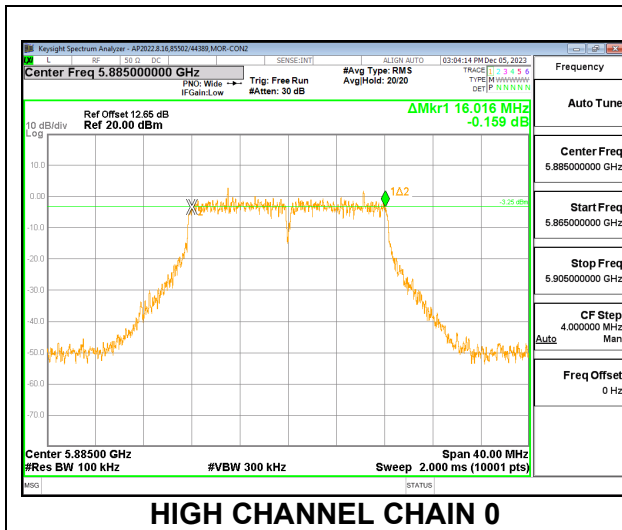

10.3.8. 802.11a MODE IN THE 5.9 GHz BAND

2TX CHAIN 0 + CHAIN 1 CDD MODE

Channel	Frequency (MHz)	6 dB BW CHAIN 0 (MHz)	6 dB BW CHAIN 1 (MHz)	Minimum Limit (MHz)
Low	5845	16.3800	16.4440	0.5
Mid	5865	16.5360	16.3560	0.5
High	5885	16.0160	16.4760	0.5

HIGH CHANNEL