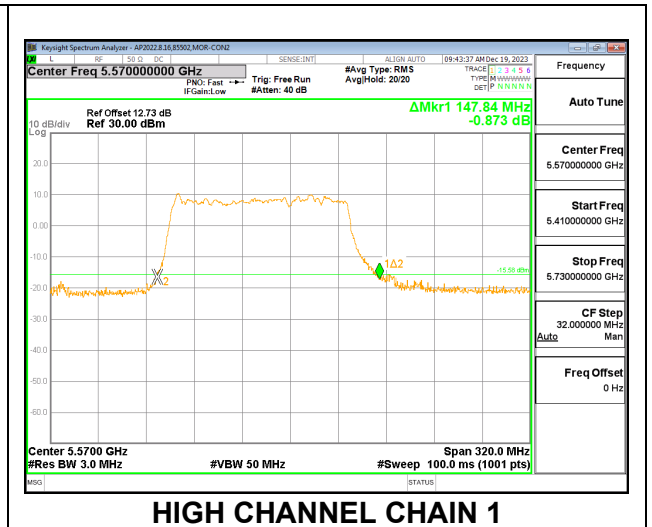

LOW CHANNEL

CHANNEL 138

2TX CHAIN 0 + CHAIN 1 CDD MODE – 484T+242T

Channel	Frequency (MHz)	26 dB Bandwidth CHAIN 0 (MHz)	26 dB Bandwidth CHAIN 1 (MHz)
Low	5530	85.28	86.08
High	5610	84.96	85.76
138	5690	82.04	81.40

LOW CHANNEL

CHANNEL 138

10.2.31. 802.11be EHT160 MODE IN THE 5.6 GHz BAND

2TX CHAIN 0 + CHAIN 1 CDD MODE – 996T+484T

	(MHz)	CHAIN 0 (MHz)	CHAIN 1 (MHz)
Mid	5570	150.40	147.84

MID CHANNEL

2TX CHAIN 0 + CHAIN 1 CDD MODE – 2*996T

	(MHz)	CHAIN 0 (MHz)	CHAIN 1 (MHz)
Mid	5570	177.60	176.32

MID CHANNEL

HIGH CHANNEL CHAIN 0

HIGH CHANNEL CHAIN 1

2TX CHAIN 0 + CHAIN 1 CDD MODE – 2*996T+484T

Channel	Frequency (MHz)	26 dB Bandwidth CHAIN 0 (MHz)	26 dB Bandwidth CHAIN 1 (MHz)
Mid	5650	242.68	242.04