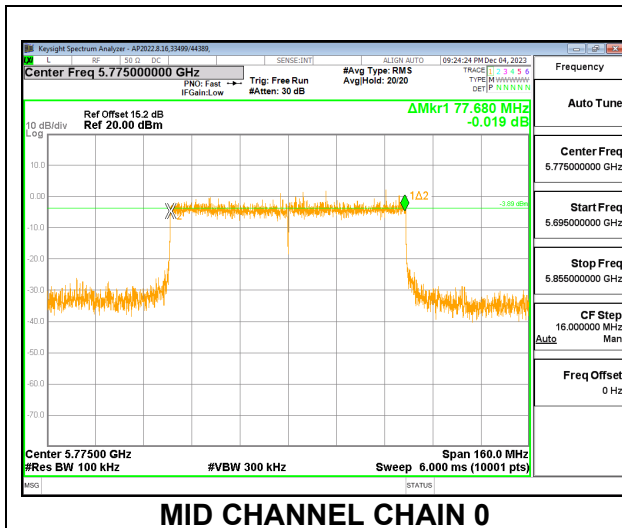

HIGH CHANNEL

HIGH CHANNEL CHAIN 0

HIGH CHANNEL CHAIN 1

CHANNEL 142

CHANNEL 142 CHAIN 0

CHANNEL 142 CHAIN 1

10.3.7. 802.11be EHT80 MODE IN THE 5.8 GHz BAND

2TX CHAIN 0 + CHAIN 1 CDD MODE – 484T+242T

Channel	Frequency (MHz)	6 dB BW CHAIN 0 (MHz)	6 dB BW CHAIN 1 (MHz)	Minimum Limit (MHz)
Mid	5775	58.8480	58.8480	0.5
138	5690	4.0880	4.0720	0.5

LOW CHANNEL

CHANNEL 138

2TX CHAIN 0 + CHAIN 1 CDD MODE – 996T

Channel	Frequency (MHz)	6 dB BW CHAIN 0 (MHz)	6 dB BW CHAIN 1 (MHz)	Minimum Limit (MHz)
Mid	5775	77.6800	77.9040	0.5
138	5690	4.0720	4.0720	0.5

MID CHANNEL

CHANNEL 138

10.3.8. 802.11a MODE IN THE 5.9 GHz BAND