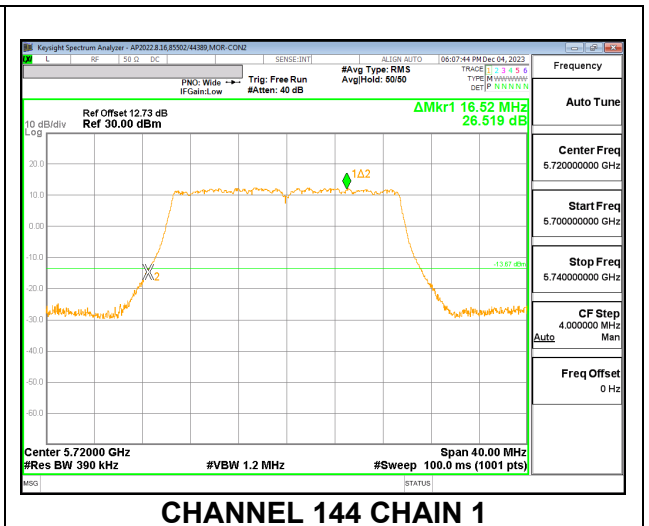

MID CHANNEL

CHANNEL 144

2TX CHAIN 0 + CHAIN 1 CDD MODE – 106T+26T

Channel	Frequency (MHz)	26 dB Bandwidth CHAIN 0 (MHz)	26 dB Bandwidth CHAIN 1 (MHz)
Low	5500	21.16	21.28
Mid	5580	21.08	21.20
High	5700	21.48	21.40
144	5720	16.68	16.28

MID CHANNEL

CHANNEL 144

2TX CHAIN 0 + CHAIN 1 CDD MODE – 242T

Channel	Frequency (MHz)	26 dB Bandwidth CHAIN 0 (MHz)	26 dB Bandwidth CHAIN 1 (MHz)
Low	5500	23.00	22.64
Mid	5580	22.64	22.96
High	5700	22.56	22.64
144	5720	16.48	16.52

HIGH CHANNEL

CHANNEL 144

10.2.29. 802.11be EHT40 MODE IN THE 5.6 GHz BAND

2TX CHAIN 0 + CHAIN 1 CDD MODE – 484T

Channel	Frequency (MHz)	26 dB Bandwidth CHAIN 0 (MHz)	26 dB Bandwidth CHAIN 1 (MHz)
Low	5510	45.36	45.36
Mid	5550	46.08	46.08
High	5670	45.20	45.92
142	5710	37.72	37.40

HIGH CHANNEL

CHANNEL 142

10.2.30. 802.11be EHT80 MODE IN THE 5.6 GHz BAND

2TX CHAIN 0 + CHAIN 1 CDD MODE – 996T

Channel	Frequency (MHz)	26 dB Bandwidth	26 dB Bandwidth
		CHAIN 0 (MHz)	CHAIN 1 (MHz)
Low	5530	93.76	89.60
High	5610	93.44	89.92
138	5690	81.40	80.12