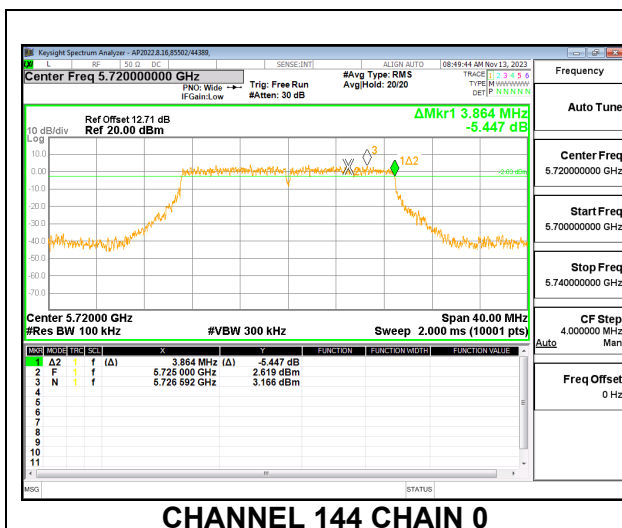

CHANNEL 144