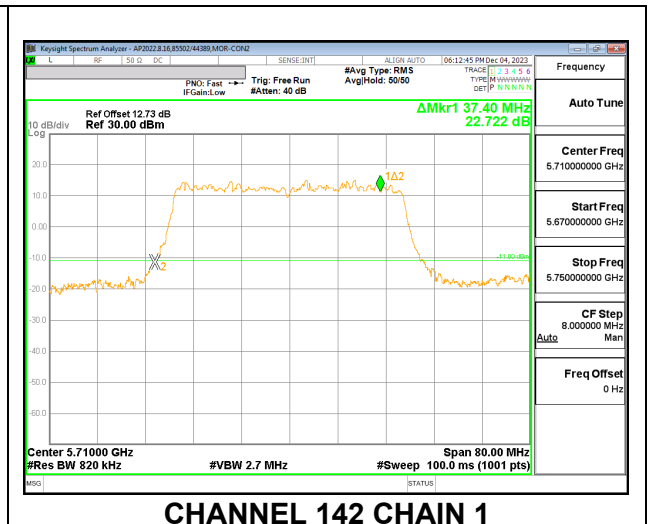

HIGH CHANNEL

CHANNEL 144

10.2.29. 802.11be EHT40 MODE IN THE 5.6 GHz BAND

2TX CHAIN 0 + CHAIN 1 CDD MODE – 484T

Channel	Frequency (MHz)	26 dB Bandwidth CHAIN 0 (MHz)	26 dB Bandwidth CHAIN 1 (MHz)
Low	5510	45.36	45.36
Mid	5550	46.08	46.08
High	5670	45.20	45.92
142	5710	37.72	37.40

HIGH CHANNEL

CHANNEL 142

10.2.30. 802.11be EHT80 MODE IN THE 5.6 GHz BAND

2TX CHAIN 0 + CHAIN 1 CDD MODE – 996T

Channel	Frequency (MHz)	26 dB Bandwidth	26 dB Bandwidth
		CHAIN 0 (MHz)	CHAIN 1 (MHz)
Low	5530	93.76	89.60
High	5610	93.44	89.92
138	5690	81.40	80.12