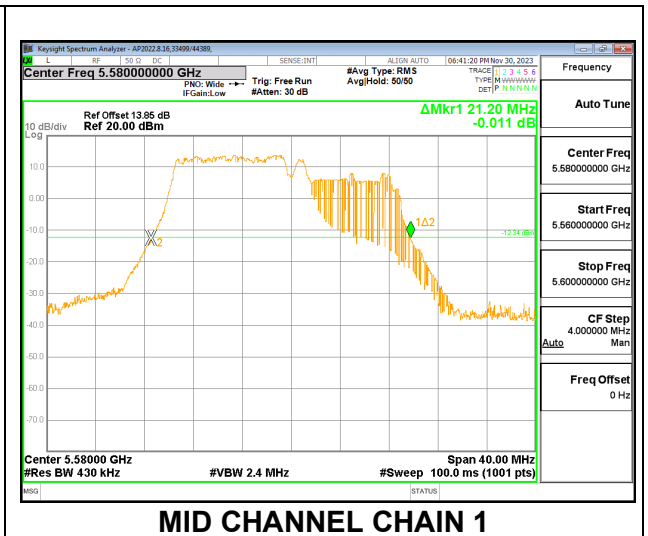

LOW CHANNEL

CHANNEL 144

2TX CHAIN 0 + CHAIN 1 CDD MODE – 106T

Channel	Frequency (MHz)	26 dB Bandwidth CHAIN 0 (MHz)	26 dB Bandwidth CHAIN 1 (MHz)
Low	5500	20.80	20.96
Mid	5580	20.72	21.24
High	5700	21.24	21.00
144	5720	16.36	16.28

MID CHANNEL

CHANNEL 144

2TX CHAIN 0 + CHAIN 1 CDD MODE – 106T+26T

Channel	Frequency (MHz)	26 dB Bandwidth CHAIN 0 (MHz)	26 dB Bandwidth CHAIN 1 (MHz)
Low	5500	21.16	21.28
Mid	5580	21.08	21.20
High	5700	21.48	21.40
144	5720	16.68	16.28

MID CHANNEL

CHANNEL 144

2TX CHAIN 0 + CHAIN 1 CDD MODE – 242T

Channel	Frequency (MHz)	26 dB Bandwidth CHAIN 0 (MHz)	26 dB Bandwidth CHAIN 1 (MHz)
Low	5500	23.00	22.64
Mid	5580	22.64	22.96
High	5700	22.56	22.64
144	5720	16.48	16.52

HIGH CHANNEL

CHANNEL 144

10.2.29. 802.11be EHT40 MODE IN THE 5.6 GHz BAND

2TX CHAIN 0 + CHAIN 1 CDD MODE – 484T

Channel	Frequency (MHz)	26 dB Bandwidth CHAIN 0 (MHz)	26 dB Bandwidth CHAIN 1 (MHz)
Low	5510	45.36	45.36
Mid	5550	46.08	46.08
High	5670	45.20	45.92
142	5710	37.72	37.40