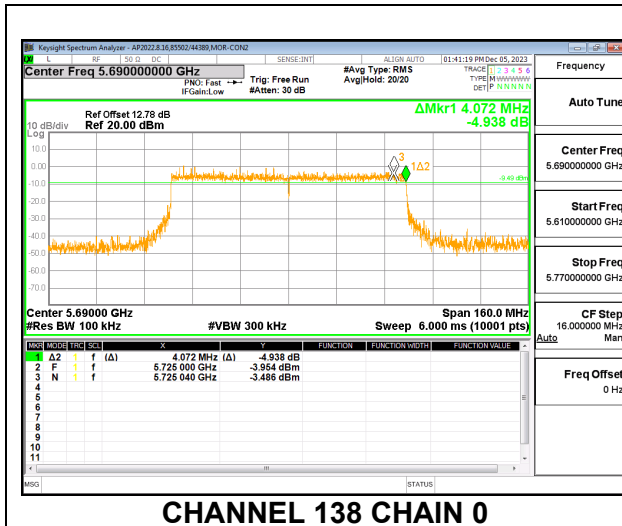

CHANNEL 138