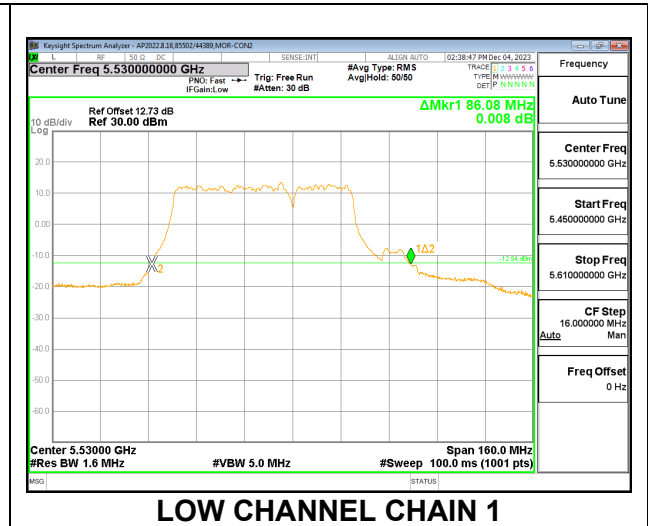

HIGH CHANNEL

CHANNEL 142

10.2.30. 802.11be EHT80 MODE IN THE 5.6 GHz BAND

2TX CHAIN 0 + CHAIN 1 CDD MODE – 996T

Channel	Frequency (MHz)	26 dB Bandwidth	26 dB Bandwidth
		CHAIN 0 (MHz)	CHAIN 1 (MHz)
Low	5530	93.76	89.60
High	5610	93.44	89.92
138	5690	81.40	80.12

LOW CHANNEL

CHANNEL 138

2TX CHAIN 0 + CHAIN 1 CDD MODE – 484T+242T

Channel	Frequency (MHz)	26 dB Bandwidth CHAIN 0 (MHz)	26 dB Bandwidth CHAIN 1 (MHz)
Low	5530	85.28	86.08
High	5610	84.96	85.76
138	5690	82.04	81.40

LOW CHANNEL

CHANNEL 138

10.2.31. 802.11be EHT160 MODE IN THE 5.6 GHz BAND

2TX CHAIN 0 + CHAIN 1 CDD MODE – 996T+484T

	(MHz)	CHAIN 0 (MHz)	CHAIN 1 (MHz)
Mid	5570	150.40	147.84

MID CHANNEL

2TX CHAIN 0 + CHAIN 1 CDD MODE – 2*996T