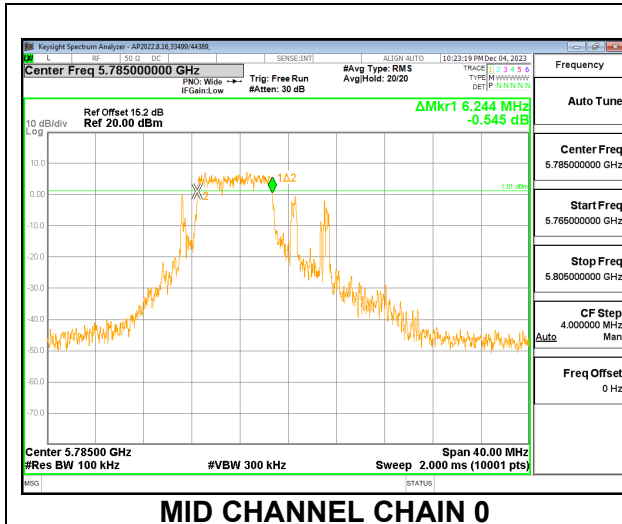

2TX CHAIN 0 + CHAIN 1 CDD MODE – 52T+26T

Channel	Frequency (MHz)	6 dB BW CHAIN 0 (MHz)	6 dB BW CHAIN 1 (MHz)	Minimum Limit (MHz)
Low	5745	6.1200	6.1480	0.5
Mid	5785	6.2440	6.1120	0.5
High	5825	6.2080	6.1760	0.5
144	5720	2.4600	2.5000	0.5

MID CHANNEL