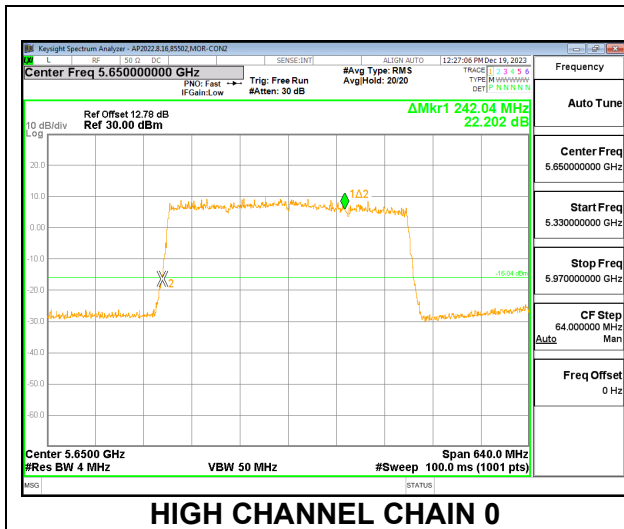

Channel	Frequency	26 dB Bandwidth	26 dB Bandwidth
	(MHz)	CHAIN 0	CHAIN 1
	(MHz)	(MHz)	(MHz)
Mid	5650	243.32	242.68

MID CHANNEL

2TX CHAIN 0 + CHAIN 1 CDD MODE – 4*996T

Channel	Frequency	26 dB Bandwidth	26 dB Bandwidth
	(MHz)	CHAIN 0	CHAIN 1
	(MHz)	(MHz)	(MHz)
Mid	5650	242.04	243.32

MID CHANNEL

10.3. 6 dB BANDWIDTH LIMITS

FCC §15.407 (e)
 The minimum 6 dB bandwidth shall be at least 500 kHz.

RESULTS

Note: This data leveraged from R14932101-E7a

10.3.1. 802.11a MODE IN THE 5.8 GHz BAND

2TX CHAIN 0 + CHAIN 1 CDD MODE