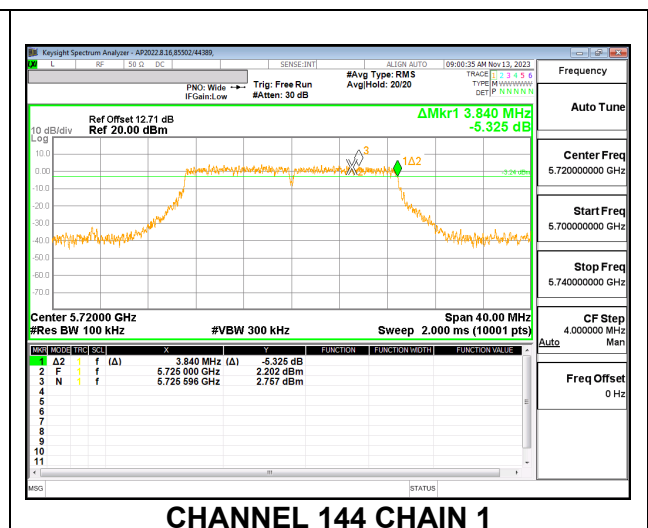

CHANNEL 144