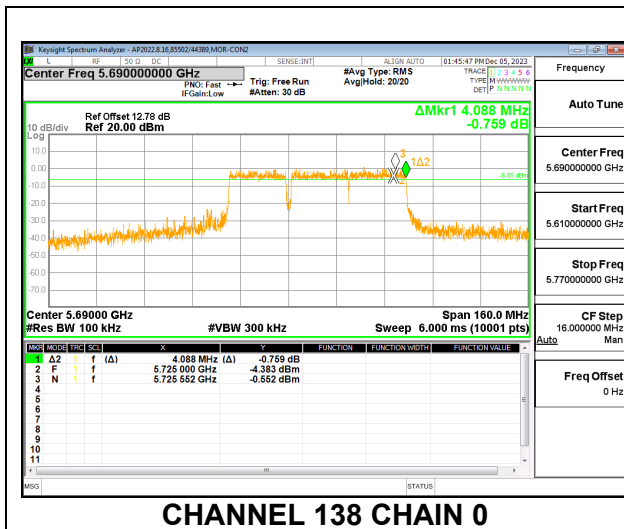

CHANNEL 138