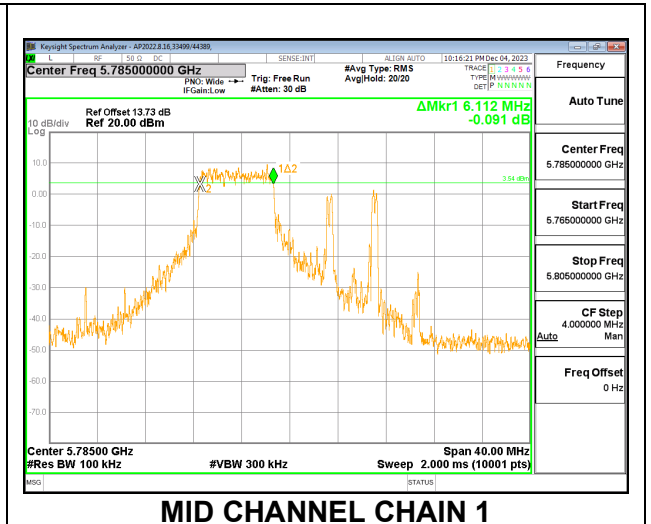

2TX CHAIN 0 + CHAIN 1 CDD MODE – 52T+26T

Channel	Frequency (MHz)	6 dB BW CHAIN 0 (MHz)	6 dB BW CHAIN 1 (MHz)	Minimum Limit (MHz)
Low	5745	6.1200	6.1480	0.5
Mid	5785	6.2440	6.1120	0.5
High	5825	6.2080	6.1760	0.5
144	5720	2.4600	2.5000	0.5

MID CHANNEL