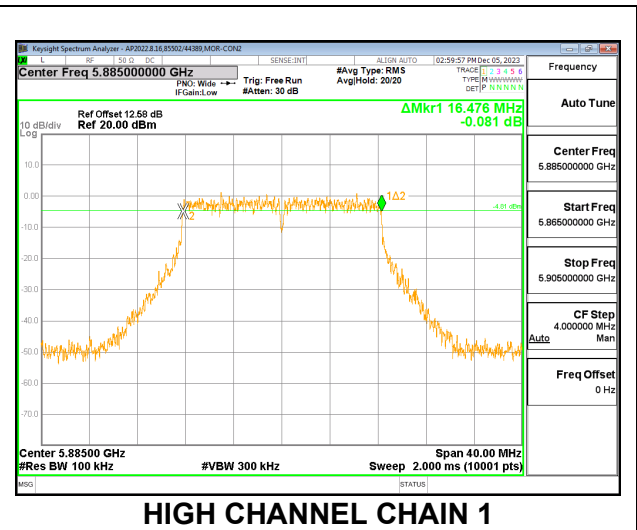

10.3.8. 802.11a MODE IN THE 5.9 GHz BAND

2TX CHAIN 0 + CHAIN 1 CDD MODE

Channel	Frequency (MHz)	6 dB BW CHAIN 0 (MHz)	6 dB BW CHAIN 1 (MHz)	Minimum Limit (MHz)
Low	5845	16.3800	16.4440	0.5
Mid	5865	16.5360	16.3560	0.5
High	5885	16.0160	16.4760	0.5

HIGH CHANNEL