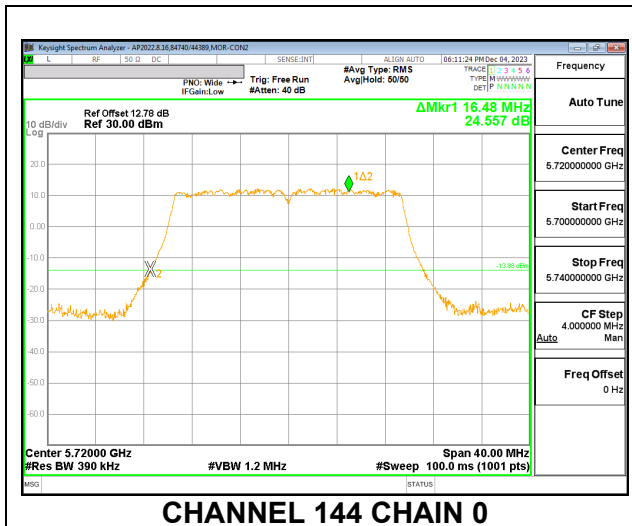

MID CHANNEL

CHANNEL 144

2TX CHAIN 0 + CHAIN 1 CDD MODE – 106T+26T

Channel	Frequency (MHz)	26 dB Bandwidth CHAIN 0 (MHz)	26 dB Bandwidth CHAIN 1 (MHz)
Low	5500	21.16	21.28
Mid	5580	21.08	21.20
High	5700	21.48	21.40
144	5720	16.68	16.28

MID CHANNEL

CHANNEL 144

2TX CHAIN 0 + CHAIN 1 CDD MODE – 242T

Channel	Frequency (MHz)	26 dB Bandwidth CHAIN 0 (MHz)	26 dB Bandwidth CHAIN 1 (MHz)
Low	5500	23.00	22.64
Mid	5580	22.64	22.96
High	5700	22.56	22.64
144	5720	16.48	16.52

HIGH CHANNEL

CHANNEL 144

10.2.29. 802.11be EHT40 MODE IN THE 5.6 GHz BAND

2TX CHAIN 0 + CHAIN 1 CDD MODE – 484T

Channel	Frequency (MHz)	26 dB Bandwidth CHAIN 0 (MHz)	26 dB Bandwidth CHAIN 1 (MHz)
Low	5510	45.36	45.36
Mid	5550	46.08	46.08
High	5670	45.20	45.92
142	5710	37.72	37.40

HIGH CHANNEL

CHANNEL 142

10.2.30. 802.11be EHT80 MODE IN THE 5.6 GHz BAND

2TX CHAIN 0 + CHAIN 1 CDD MODE – 996T

Channel	Frequency (MHz)	26 dB Bandwidth	26 dB Bandwidth
		CHAIN 0 (MHz)	CHAIN 1 (MHz)
Low	5530	93.76	89.60
High	5610	93.44	89.92
138	5690	81.40	80.12