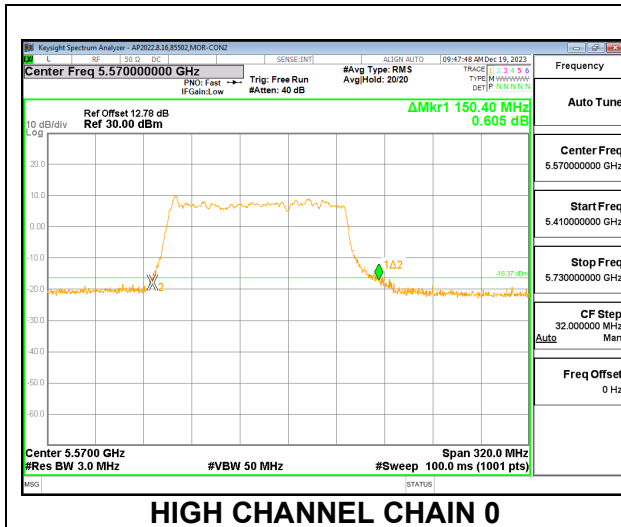

LOW CHANNEL

CHANNEL 138

2TX CHAIN 0 + CHAIN 1 CDD MODE – 484T+242T

Channel	Frequency (MHz)	26 dB Bandwidth CHAIN 0 (MHz)	26 dB Bandwidth CHAIN 1 (MHz)
Low	5530	85.28	86.08
High	5610	84.96	85.76
138	5690	82.04	81.40

LOW CHANNEL

CHANNEL 138

10.2.31. 802.11be EHT160 MODE IN THE 5.6 GHz BAND

2TX CHAIN 0 + CHAIN 1 CDD MODE – 996T+484T

	(MHz)	CHAIN 0 (MHz)	CHAIN 1 (MHz)
Mid	5570	150.40	147.84

MID CHANNEL

2TX CHAIN 0 + CHAIN 1 CDD MODE – 2*996T

	(MHz)	CHAIN 0 (MHz)	CHAIN 1 (MHz)
Mid	5570	177.60	176.32

MID CHANNEL

HIGH CHANNEL CHAIN 0

HIGH CHANNEL CHAIN 1

2TX CHAIN 0 + CHAIN 1 CDD MODE – 2*996T+484T

Channel	Frequency (MHz)	26 dB Bandwidth CHAIN 0 (MHz)	26 dB Bandwidth CHAIN 1 (MHz)
Mid	5650	242.68	242.04