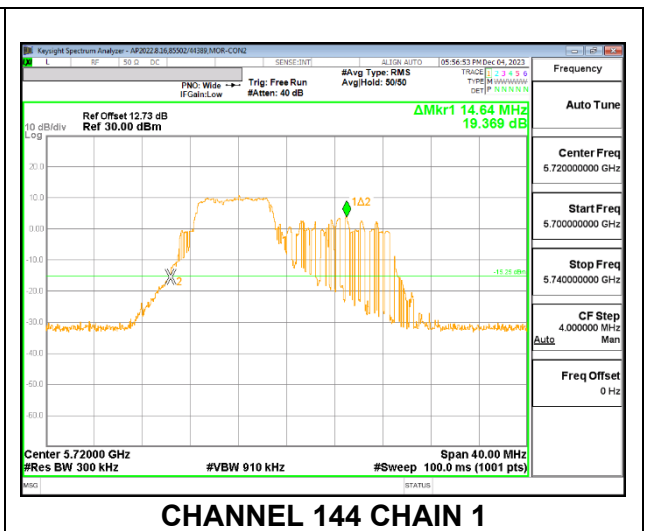

2TX CHAIN 0 + CHAIN 1 CDD MODE – 52T

Channel	Frequency (MHz)	26 dB Bandwidth CHAIN 0 (MHz)	26 dB Bandwidth CHAIN 1 (MHz)
Low	5500	20.52	20.76
Mid	5580	20.60	20.56
High	5700	21.04	20.48
144	5720	16.28	16.24

LOW CHANNEL

CHANNEL 144

2TX CHAIN 0 + CHAIN 1 CDD MODE – 52T+26T

Channel	Frequency (MHz)	26 dB Bandwidth CHAIN 0 (MHz)	26 dB Bandwidth CHAIN 1 (MHz)
Low	5500	19.20	19.20
Mid	5580	19.20	19.32
High	5700	19.80	19.44
144	5720	15.08	14.64

LOW CHANNEL

CHANNEL 144

2TX CHAIN 0 + CHAIN 1 CDD MODE – 106T

Channel	Frequency (MHz)	26 dB Bandwidth CHAIN 0 (MHz)	26 dB Bandwidth CHAIN 1 (MHz)
Low	5500	20.80	20.96
Mid	5580	20.72	21.24
High	5700	21.24	21.00
144	5720	16.36	16.28