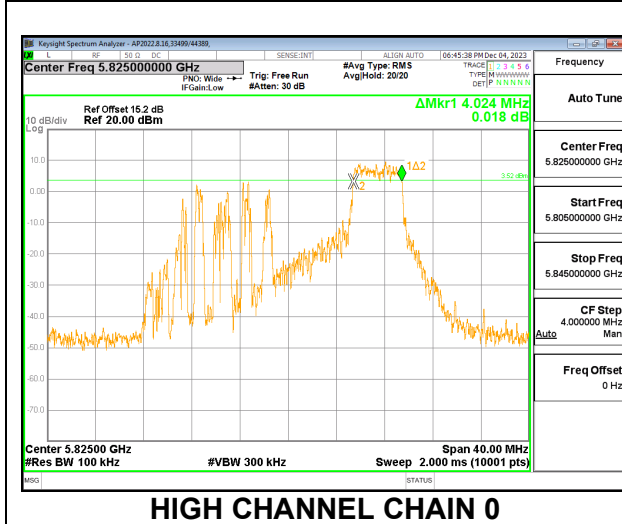

HIGH CHANNEL

CHANNEL 144

2TX CHAIN 0 + CHAIN 1 CDD MODE – 52T

Channel	Frequency (MHz)	6 dB BW CHAIN 0 (MHz)	6 dB BW CHAIN 1 (MHz)	Minimum Limit (MHz)
Low	5745	4.0640	4.0400	0.5
Mid	5785	4.1040	4.0640	0.5
High	5825	4.0240	4.0760	0.5
144	5720	4.5080	4.5040	0.5

HIGH CHANNEL

CHANNEL 144

2TX CHAIN 0 + CHAIN 1 CDD MODE – 52T+26T

Channel	Frequency (MHz)	6 dB BW CHAIN 0 (MHz)	6 dB BW CHAIN 1 (MHz)	Minimum Limit (MHz)
Low	5745	6.1200	6.1480	0.5
Mid	5785	6.2440	6.1120	0.5
High	5825	6.2080	6.1760	0.5
144	5720	2.4600	2.5000	0.5