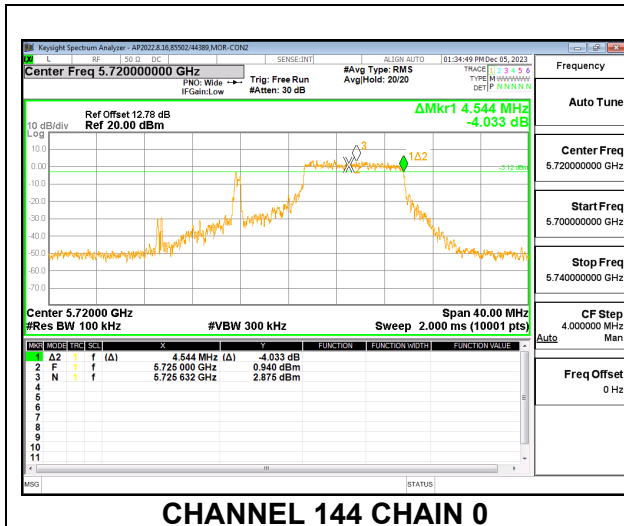

CHANNEL 144