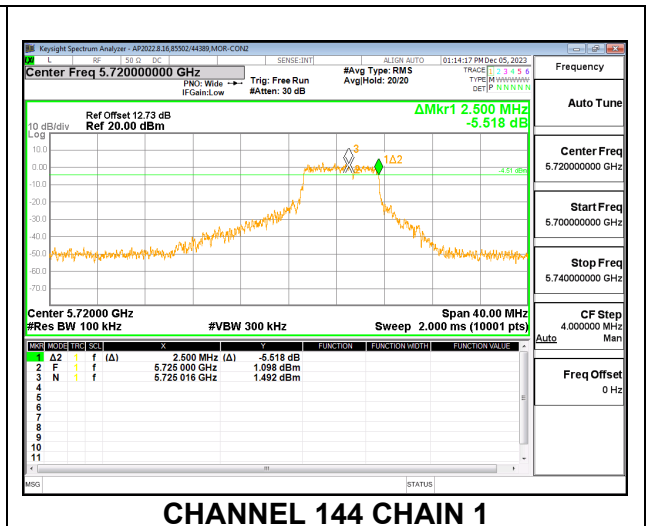

CHANNEL 144