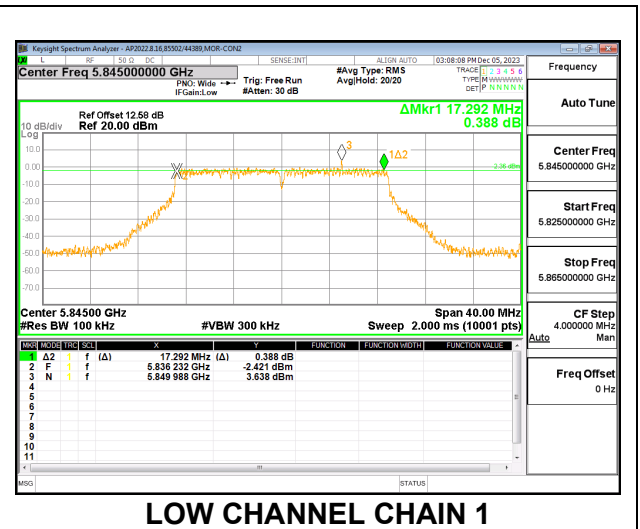

LOW CHANNEL CHAIN 1