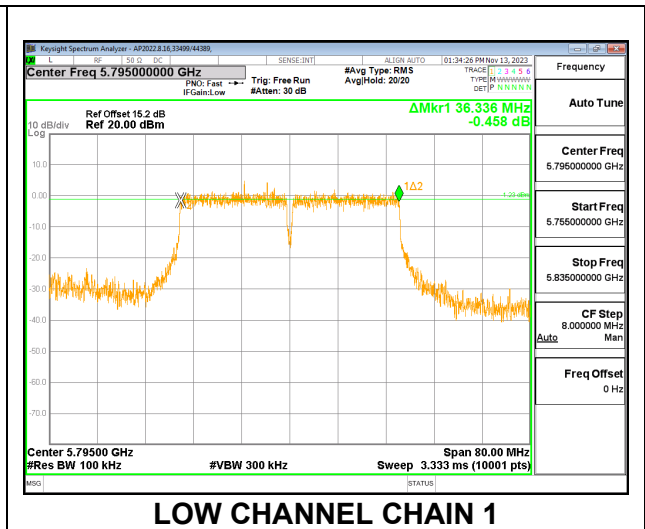

MID CHANNEL

CHANNEL 144

10.3.3. 802.11n HT40 MODE IN THE 5.8 GHz BAND

2TX CHAIN 0 + CHAIN 1 CDD MODE

Channel	Frequency (MHz)	6 dB BW CHAIN 0 (MHz)	6 dB BW CHAIN 1 (MHz)	Minimum Limit (MHz)
Low	5755	36.3440	36.3360	0.5
High	5795	36.5520	36.5520	0.5
142	5710	3.2880	3.2480	0.5

LOW CHANNEL

CHANNEL 142

10.3.4. 802.11ac VHT80 MODE IN THE 5.8 GHz BAND

2TX CHAIN 0 + CHAIN 1 CDD MODE

Channel	Frequency (MHz)	6 dB BW CHAIN 0 (MHz)	6 dB BW CHAIN 1 (MHz)	Minimum Limit (MHz)
Mid	5775	76.4320	76.3840	0.5
138	5690	3.2400	3.1440	0.5