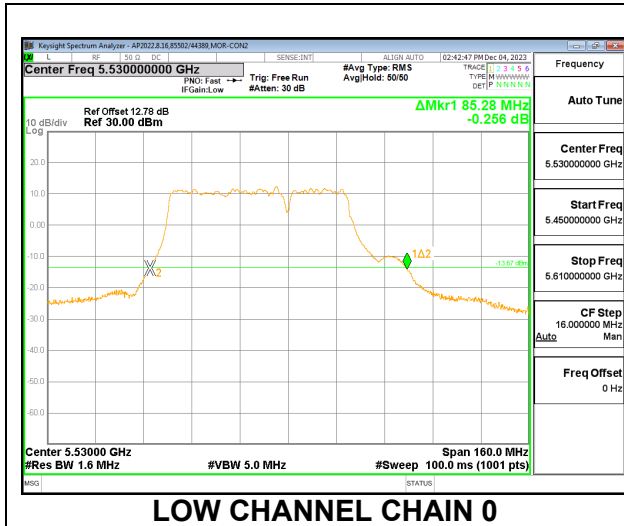

HIGH CHANNEL

CHANNEL 142

10.2.30. 802.11be EHT80 MODE IN THE 5.6 GHz BAND

2TX CHAIN 0 + CHAIN 1 CDD MODE – 996T

Channel	Frequency (MHz)	26 dB Bandwidth	26 dB Bandwidth
		CHAIN 0 (MHz)	CHAIN 1 (MHz)
Low	5530	93.76	89.60
High	5610	93.44	89.92
138	5690	81.40	80.12

LOW CHANNEL

CHANNEL 138

2TX CHAIN 0 + CHAIN 1 CDD MODE – 484T+242T

Channel	Frequency (MHz)	26 dB Bandwidth CHAIN 0 (MHz)	26 dB Bandwidth CHAIN 1 (MHz)
Low	5530	85.28	86.08
High	5610	84.96	85.76
138	5690	82.04	81.40

LOW CHANNEL

CHANNEL 138

10.2.31. 802.11be EHT160 MODE IN THE 5.6 GHz BAND

2TX CHAIN 0 + CHAIN 1 CDD MODE – 996T+484T

	(MHz)	CHAIN 0 (MHz)	CHAIN 1 (MHz)
Mid	5570	150.40	147.84

MID CHANNEL

2TX CHAIN 0 + CHAIN 1 CDD MODE – 2*996T