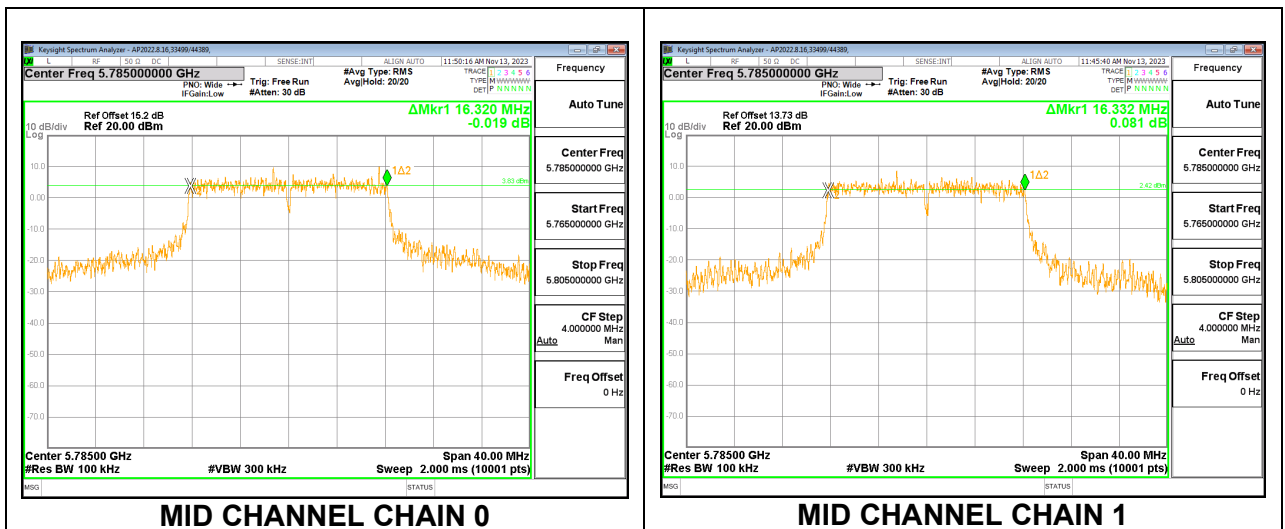

10.3. 6 dB BANDWIDTH LIMITS

FCC §15.407 (e)
The minimum 6 dB bandwidth shall be at least 500 kHz.

RESULTS

Note: This data leveraged from R14932101-E7a

10.3.1. 802.11a MODE IN THE 5.8 GHz BAND

2TX CHAIN 0 + CHAIN 1 CDD MODE

Channel	Frequency (MHz)	6 dB BW CHAIN 0 (MHz)	6 dB BW CHAIN 1 (MHz)	Minimum Limit (MHz)
Low	5745	16.3360	16.4840	0.5
Mid	5785	16.3200	16.3320	0.5
High	5825	16.5200	16.3640	0.5
144	5720	3.2120	3.1840	0.5

MID CHANNEL