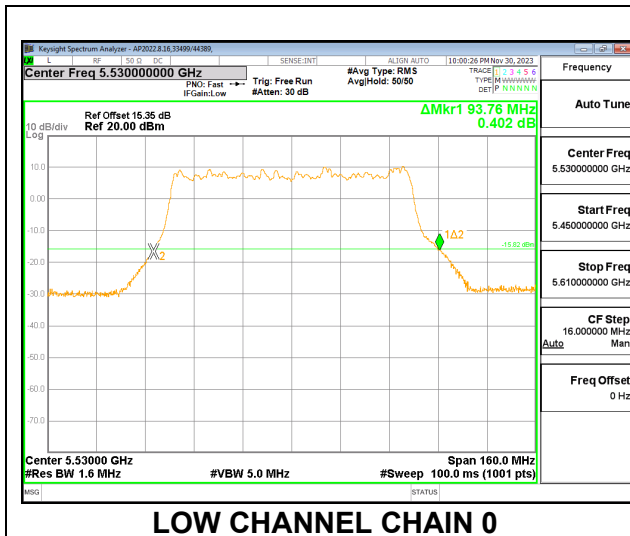

HIGH CHANNEL

CHANNEL 144

10.2.29. 802.11be EHT40 MODE IN THE 5.6 GHz BAND

2TX CHAIN 0 + CHAIN 1 CDD MODE – 484T

Channel	Frequency (MHz)	26 dB Bandwidth CHAIN 0 (MHz)	26 dB Bandwidth CHAIN 1 (MHz)
Low	5510	45.36	45.36
Mid	5550	46.08	46.08
High	5670	45.20	45.92
142	5710	37.72	37.40

HIGH CHANNEL

CHANNEL 142

10.2.30. 802.11be EHT80 MODE IN THE 5.6 GHz BAND

2TX CHAIN 0 + CHAIN 1 CDD MODE – 996T

Channel	Frequency (MHz)	26 dB Bandwidth	26 dB Bandwidth
		CHAIN 0 (MHz)	CHAIN 1 (MHz)
Low	5530	93.76	89.60
High	5610	93.44	89.92
138	5690	81.40	80.12

LOW CHANNEL

CHANNEL 138

2TX CHAIN 0 + CHAIN 1 CDD MODE – 484T+242T

Channel	Frequency (MHz)	26 dB Bandwidth CHAIN 0 (MHz)	26 dB Bandwidth CHAIN 1 (MHz)
Low	5530	85.28	86.08
High	5610	84.96	85.76
138	5690	82.04	81.40

LOW CHANNEL

CHANNEL 138

10.2.31. 802.11be EHT160 MODE IN THE 5.6 GHz BAND

2TX CHAIN 0 + CHAIN 1 CDD MODE – 996T+484T

	(MHz)	CHAIN 0 (MHz)	CHAIN 1 (MHz)
Mid	5570	150.40	147.84

MID CHANNEL

2TX CHAIN 0 + CHAIN 1 CDD MODE – 2*996T