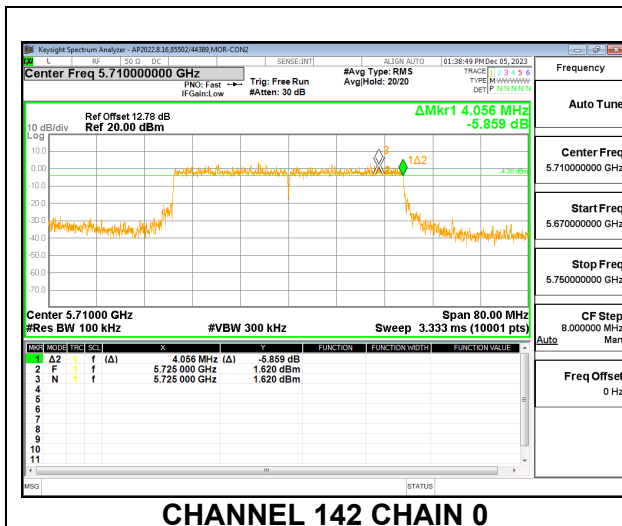

HIGH CHANNEL

HIGH CHANNEL CHAIN 0

HIGH CHANNEL CHAIN 1

CHANNEL 142

CHANNEL 142 CHAIN 0

CHANNEL 142 CHAIN 1

10.3.7. 802.11be EHT80 MODE IN THE 5.8 GHz BAND

2TX CHAIN 0 + CHAIN 1 CDD MODE – 484T+242T