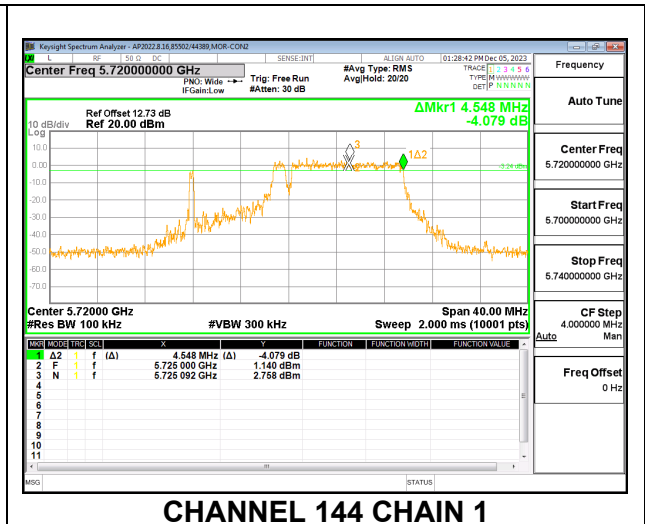

CHANNEL 144