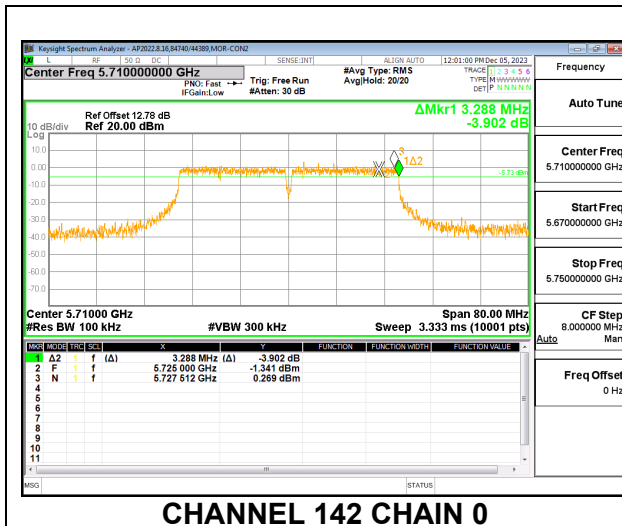

MID CHANNEL

CHANNEL 144

10.3.3. 802.11n HT40 MODE IN THE 5.8 GHz BAND

2TX CHAIN 0 + CHAIN 1 CDD MODE

Channel	Frequency (MHz)	6 dB BW CHAIN 0 (MHz)	6 dB BW CHAIN 1 (MHz)	Minimum Limit (MHz)
Low	5755	36.3440	36.3360	0.5
High	5795	36.5520	36.5520	0.5
142	5710	3.2880	3.2480	0.5

LOW CHANNEL

CHANNEL 142

10.3.4. 802.11ac VHT80 MODE IN THE 5.8 GHz BAND

2TX CHAIN 0 + CHAIN 1 CDD MODE

Channel	Frequency (MHz)	6 dB BW CHAIN 0 (MHz)	6 dB BW CHAIN 1 (MHz)	Minimum Limit (MHz)
Mid	5775	76.4320	76.3840	0.5
138	5690	3.2400	3.1440	0.5