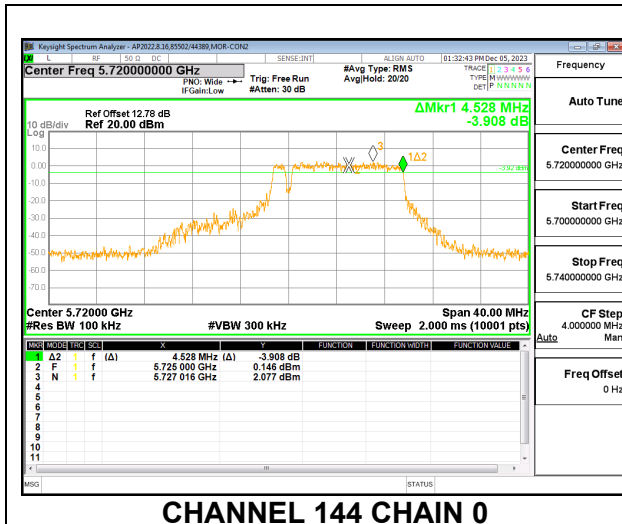

CHANNEL 144