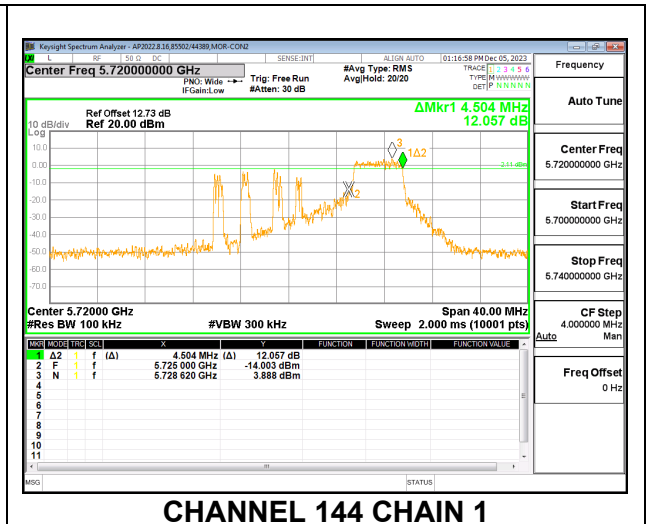

CHANNEL 144