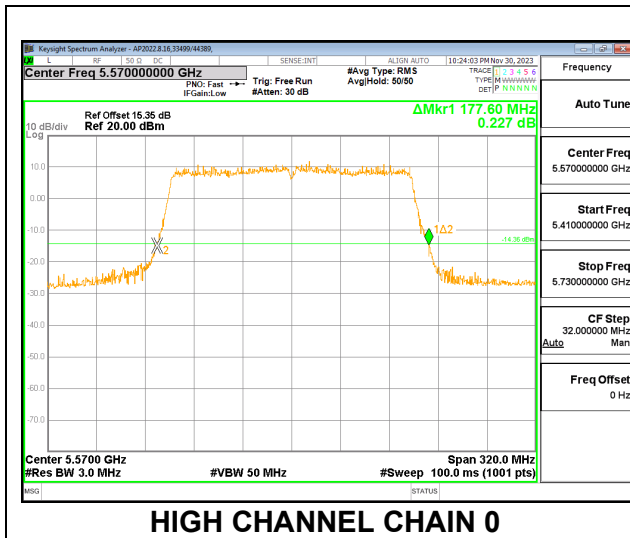

LOW CHANNEL

CHANNEL 138

2TX CHAIN 0 + CHAIN 1 CDD MODE – 484T+242T

Channel	Frequency (MHz)	26 dB Bandwidth CHAIN 0 (MHz)	26 dB Bandwidth CHAIN 1 (MHz)
Low	5530	85.28	86.08
High	5610	84.96	85.76
138	5690	82.04	81.40

LOW CHANNEL

CHANNEL 138

10.2.31. 802.11be EHT160 MODE IN THE 5.6 GHz BAND

2TX CHAIN 0 + CHAIN 1 CDD MODE – 996T+484T

	(MHz)	CHAIN 0 (MHz)	CHAIN 1 (MHz)
Mid	5570	150.40	147.84

MID CHANNEL

2TX CHAIN 0 + CHAIN 1 CDD MODE – 2*996T

	(MHz)	CHAIN 0 (MHz)	CHAIN 1 (MHz)
Mid	5570	177.60	176.32

MID CHANNEL

HIGH CHANNEL CHAIN 0

HIGH CHANNEL CHAIN 1

2TX CHAIN 0 + CHAIN 1 CDD MODE – 2*996T+484T

Channel	Frequency (MHz)	26 dB Bandwidth CHAIN 0 (MHz)	26 dB Bandwidth CHAIN 1 (MHz)
Mid	5650	242.68	242.04