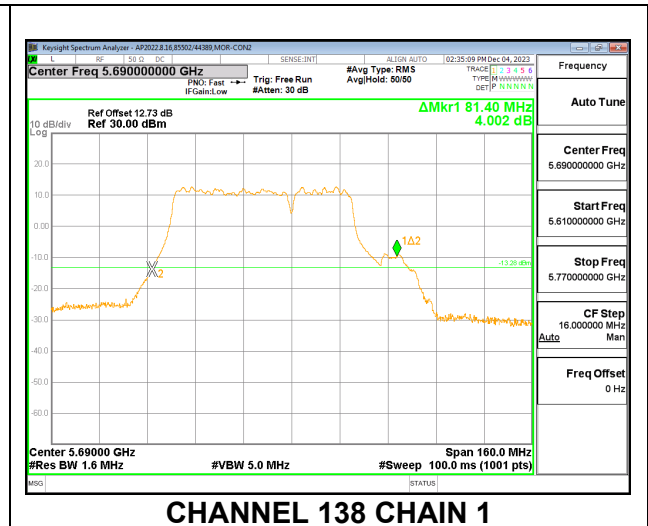

HIGH CHANNEL

CHANNEL 142

10.2.30. 802.11be EHT80 MODE IN THE 5.6 GHz BAND

2TX CHAIN 0 + CHAIN 1 CDD MODE – 996T

Channel	Frequency (MHz)	26 dB Bandwidth	26 dB Bandwidth
		CHAIN 0 (MHz)	CHAIN 1 (MHz)
Low	5530	93.76	89.60
High	5610	93.44	89.92
138	5690	81.40	80.12

LOW CHANNEL

CHANNEL 138

2TX CHAIN 0 + CHAIN 1 CDD MODE – 484T+242T

Channel	Frequency (MHz)	26 dB Bandwidth CHAIN 0 (MHz)	26 dB Bandwidth CHAIN 1 (MHz)
Low	5530	85.28	86.08
High	5610	84.96	85.76
138	5690	82.04	81.40

LOW CHANNEL

CHANNEL 138

10.2.31. 802.11be EHT160 MODE IN THE 5.6 GHz BAND

2TX CHAIN 0 + CHAIN 1 CDD MODE – 996T+484T

	(MHz)	CHAIN 0 (MHz)	CHAIN 1 (MHz)
Mid	5570	150.40	147.84

MID CHANNEL

2TX CHAIN 0 + CHAIN 1 CDD MODE – 2*996T