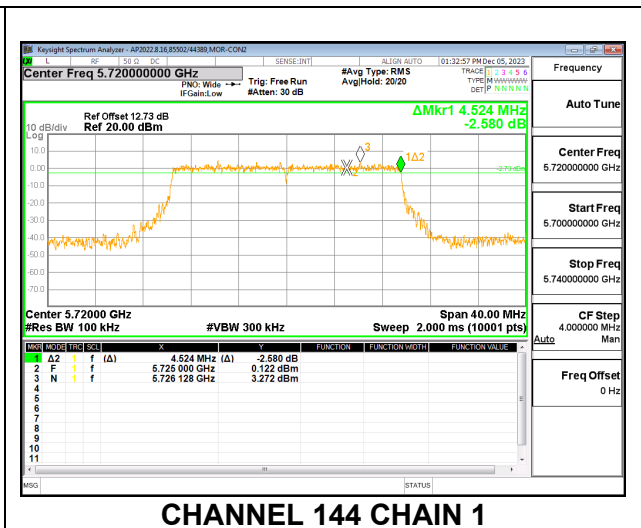

CHANNEL 144