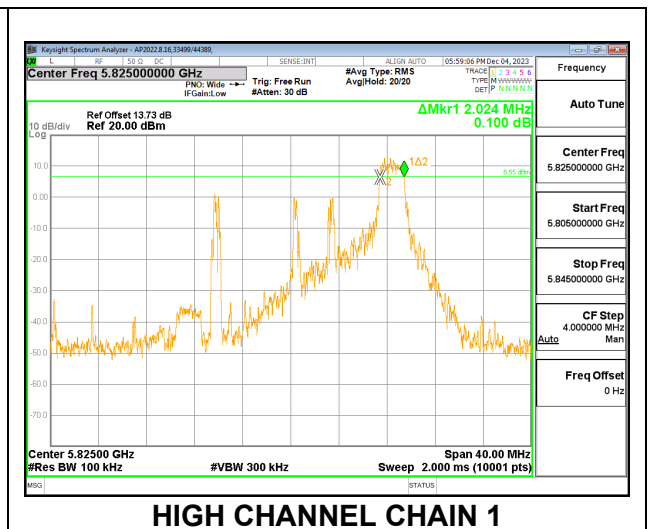

LOW CHANNEL

CHANNEL 142

10.3.4. 802.11ac VHT80 MODE IN THE 5.8 GHz BAND

2TX CHAIN 0 + CHAIN 1 CDD MODE

Channel	Frequency (MHz)	6 dB BW CHAIN 0 (MHz)	6 dB BW CHAIN 1 (MHz)	Minimum Limit (MHz)
Mid	5775	76.4320	76.3840	0.5
138	5690	3.2400	3.1440	0.5

MID CHANNEL

CHANNEL 138

10.3.5. 802.11be EHT20 MODE IN THE 5.8 GHz BAND

2TX CHAIN 0 + CHAIN 1 CDD MODE – 26T

Channel	Frequency (MHz)	6 dB BW CHAIN 0 (MHz)	6 dB BW CHAIN 1 (MHz)	Minimum Limit (MHz)
Low	5745	2.0160	2.1280	0.5
Mid	5785	2.0320	2.0040	0.5
High	5825	1.9920	2.0240	0.5
144	5720	2.0320	2.0000	0.5

HIGH CHANNEL

CHANNEL 144

2TX CHAIN 0 + CHAIN 1 CDD MODE – 52T

Channel	Frequency (MHz)	6 dB BW CHAIN 0 (MHz)	6 dB BW CHAIN 1 (MHz)	Minimum Limit (MHz)
Low	5745	4.0640	4.0400	0.5
Mid	5785	4.1040	4.0640	0.5
High	5825	4.0240	4.0760	0.5
144	5720	4.5080	4.5040	0.5