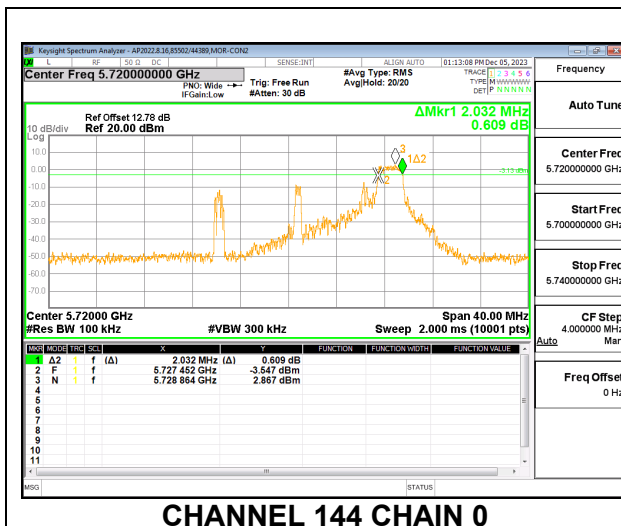

CHANNEL 144