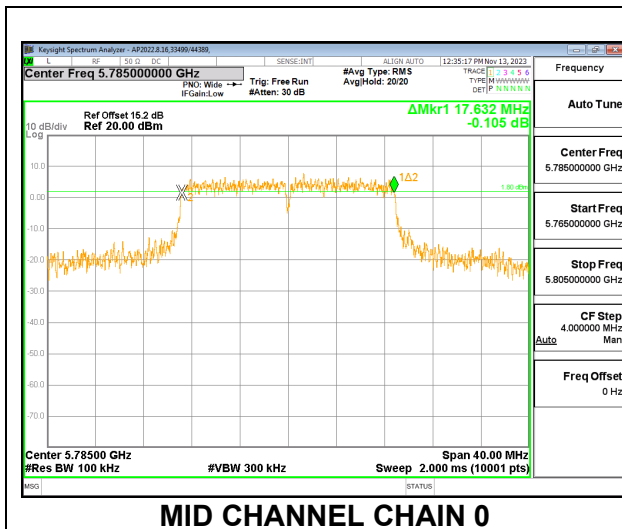

10.3.2. 802.11n HT20 MODE IN THE 5.8 GHz BAND

2TX CHAIN 0 + CHAIN 1 CDD MODE

Channel	Frequency (MHz)	6 dB BW CHAIN 0 (MHz)	6 dB BW CHAIN 1 (MHz)	Minimum Limit (MHz)
Low	5745	17.6360	17.7800	0.5
Mid	5785	17.6320	17.7840	0.5
High	5825	17.6480	17.8040	0.5
144	5720	3.8640	3.8400	0.5

MID CHANNEL