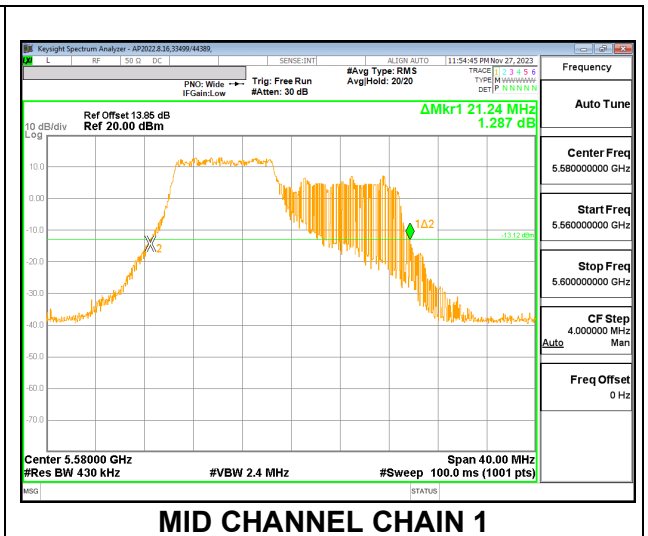

LOW CHANNEL

CHANNEL 144

2TX CHAIN 0 + CHAIN 1 CDD MODE – 52T+26T

Channel	Frequency (MHz)	26 dB Bandwidth CHAIN 0 (MHz)	26 dB Bandwidth CHAIN 1 (MHz)
Low	5500	19.20	19.20
Mid	5580	19.20	19.32
High	5700	19.80	19.44
144	5720	15.08	14.64

LOW CHANNEL

CHANNEL 144

2TX CHAIN 0 + CHAIN 1 CDD MODE – 106T

Channel	Frequency (MHz)	26 dB Bandwidth CHAIN 0 (MHz)	26 dB Bandwidth CHAIN 1 (MHz)
Low	5500	20.80	20.96
Mid	5580	20.72	21.24
High	5700	21.24	21.00
144	5720	16.36	16.28

MID CHANNEL

CHANNEL 144

2TX CHAIN 0 + CHAIN 1 CDD MODE – 106T+26T

Channel	Frequency (MHz)	26 dB Bandwidth CHAIN 0 (MHz)	26 dB Bandwidth CHAIN 1 (MHz)
Low	5500	21.16	21.28
Mid	5580	21.08	21.20
High	5700	21.48	21.40
144	5720	16.68	16.28