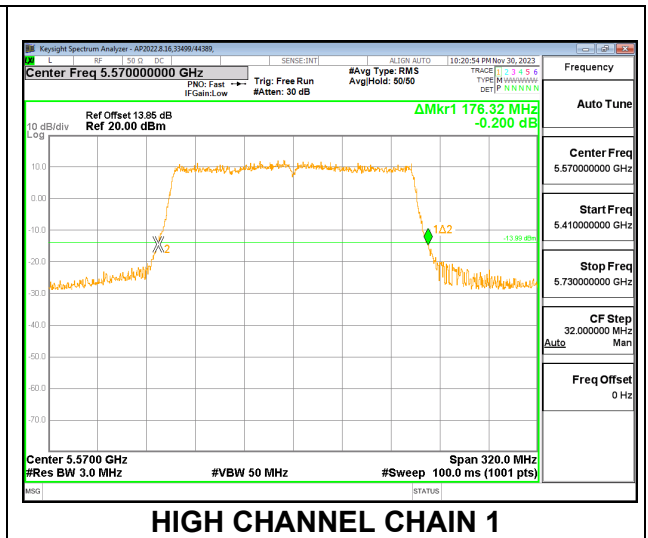

LOW CHANNEL

CHANNEL 138

2TX CHAIN 0 + CHAIN 1 CDD MODE – 484T+242T

Channel	Frequency (MHz)	26 dB Bandwidth CHAIN 0 (MHz)	26 dB Bandwidth CHAIN 1 (MHz)
Low	5530	85.28	86.08
High	5610	84.96	85.76
138	5690	82.04	81.40

LOW CHANNEL

CHANNEL 138

10.2.31. 802.11be EHT160 MODE IN THE 5.6 GHz BAND

2TX CHAIN 0 + CHAIN 1 CDD MODE – 996T+484T

	(MHz)	CHAIN 0 (MHz)	CHAIN 1 (MHz)
Mid	5570	150.40	147.84

MID CHANNEL

2TX CHAIN 0 + CHAIN 1 CDD MODE – 2*996T

	(MHz)	CHAIN 0 (MHz)	CHAIN 1 (MHz)
Mid	5570	177.60	176.32

MID CHANNEL

HIGH CHANNEL CHAIN 0

HIGH CHANNEL CHAIN 1

2TX CHAIN 0 + CHAIN 1 CDD MODE – 2*996T+484T

Channel	Frequency (MHz)	26 dB Bandwidth CHAIN 0 (MHz)	26 dB Bandwidth CHAIN 1 (MHz)
Mid	5650	242.68	242.04