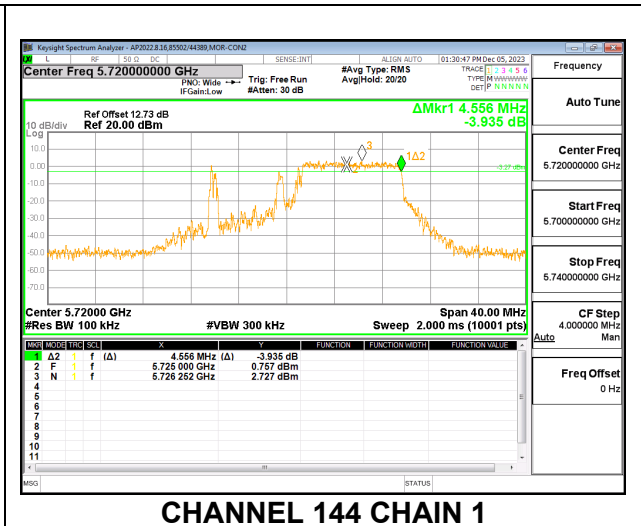

CHANNEL 144