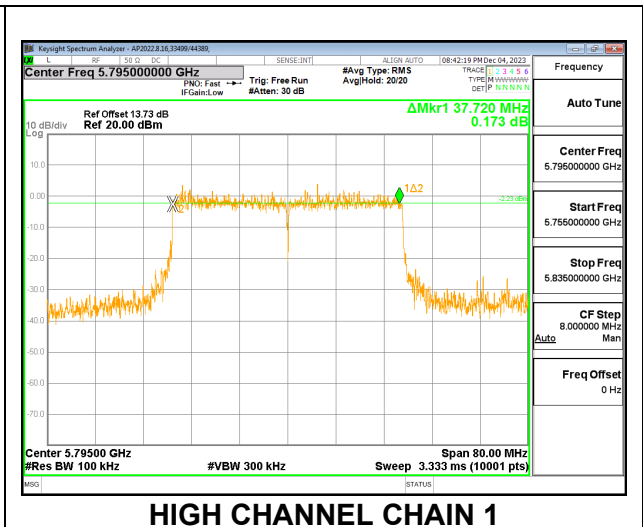

HIGH CHANNEL

CHANNEL 144

10.3.6. 802.11be EHT40 MODE IN THE 5.8 GHz BAND

2TX CHAIN 0 + CHAIN 1 CDD MODE – 484T

Channel	Frequency (MHz)	6 dB BW CHAIN 0 (MHz)	6 dB BW CHAIN 1 (MHz)	Minimum Limit (MHz)
Low	5755	37.7120	37.6640	0.5
High	5795	37.6000	37.7200	0.5
142	5710	4.0560	4.0880	0.5

HIGH CHANNEL

HIGH CHANNEL CHAIN 0

HIGH CHANNEL CHAIN 1

CHANNEL 142

CHANNEL 142 CHAIN 0

CHANNEL 142 CHAIN 1

10.3.7. 802.11be EHT80 MODE IN THE 5.8 GHz BAND

2TX CHAIN 0 + CHAIN 1 CDD MODE – 484T+242T