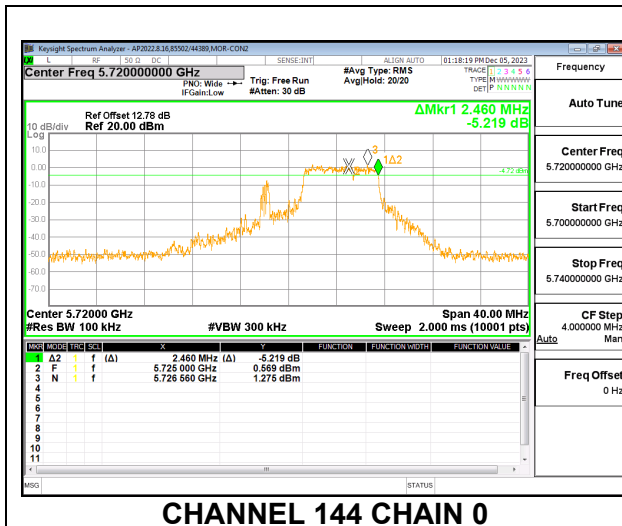

CHANNEL 144