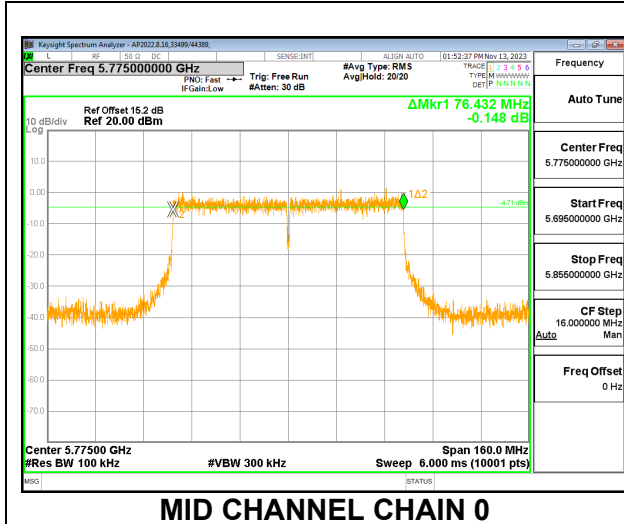

10.3.4. 802.11ac VHT80 MODE IN THE 5.8 GHz BAND

2TX CHAIN 0 + CHAIN 1 CDD MODE

Channel	Frequency (MHz)	6 dB BW CHAIN 0 (MHz)	6 dB BW CHAIN 1 (MHz)	Minimum Limit (MHz)
Mid	5775	76.4320	76.3840	0.5
138	5690	3.2400	3.1440	0.5

MID CHANNEL