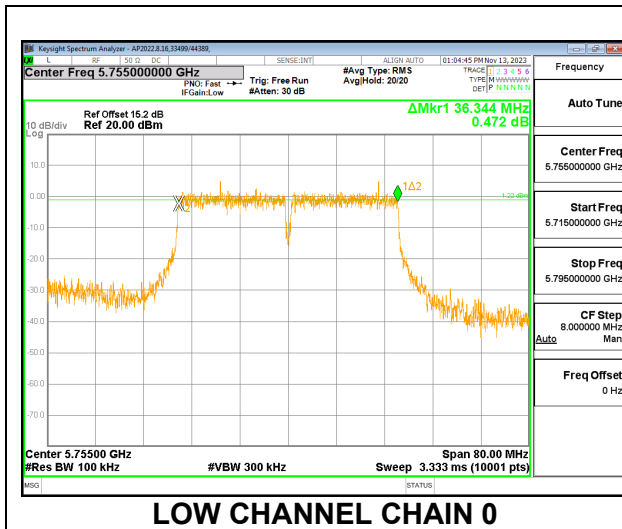

MID CHANNEL

CHANNEL 144

10.3.3. 802.11n HT40 MODE IN THE 5.8 GHz BAND

2TX CHAIN 0 + CHAIN 1 CDD MODE

Channel	Frequency (MHz)	6 dB BW CHAIN 0 (MHz)	6 dB BW CHAIN 1 (MHz)	Minimum Limit (MHz)
Low	5755	36.3440	36.3360	0.5
High	5795	36.5520	36.5520	0.5
142	5710	3.2880	3.2480	0.5

LOW CHANNEL

CHANNEL 142

10.3.4. 802.11ac VHT80 MODE IN THE 5.8 GHz BAND

2TX CHAIN 0 + CHAIN 1 CDD MODE

Channel	Frequency (MHz)	6 dB BW CHAIN 0 (MHz)	6 dB BW CHAIN 1 (MHz)	Minimum Limit (MHz)
Mid	5775	76.4320	76.3840	0.5
138	5690	3.2400	3.1440	0.5