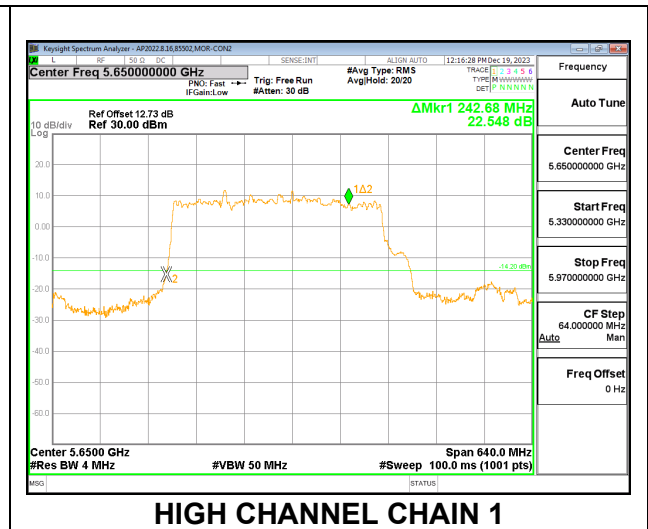

	(MHz)	CHAIN 0 (MHz)	CHAIN 1 (MHz)
Mid	5570	177.60	176.32

MID CHANNEL

HIGH CHANNEL CHAIN 0

HIGH CHANNEL CHAIN 1

2TX CHAIN 0 + CHAIN 1 CDD MODE – 2*996T+484T

Channel	Frequency (MHz)	26 dB Bandwidth CHAIN 0 (MHz)	26 dB Bandwidth CHAIN 1 (MHz)
Mid	5650	242.68	242.04

MID CHANNEL

2TX CHAIN 0 + CHAIN 1 CDD MODE – 3*996T

Channel	Frequency (MHz)	26 dB Bandwidth CHAIN 0 (MHz)	26 dB Bandwidth CHAIN 1 (MHz)
Mid	5650	245.88	246.52

MID CHANNEL

2TX CHAIN 0 + CHAIN 1 CDD MODE – 3*996T+484T

Channel	Frequency	26 dB Bandwidth	26 dB Bandwidth
	(MHz)	CHAIN 0	CHAIN 1
	(MHz)	(MHz)	(MHz)
Mid	5650	243.32	242.68

MID CHANNEL

2TX CHAIN 0 + CHAIN 1 CDD MODE – 4*996T

Channel	Frequency	26 dB Bandwidth	26 dB Bandwidth
	(MHz)	CHAIN 0	CHAIN 1
	(MHz)	(MHz)	(MHz)
Mid	5650	242.04	243.32

MID CHANNEL

10.3. 6 dB BANDWIDTH LIMITS

FCC §15.407 (e)
 The minimum 6 dB bandwidth shall be at least 500 kHz.

RESULTS

Note: This data leveraged from R14932101-E7a

10.3.1. 802.11a MODE IN THE 5.8 GHz BAND

2TX CHAIN 0 + CHAIN 1 CDD MODE