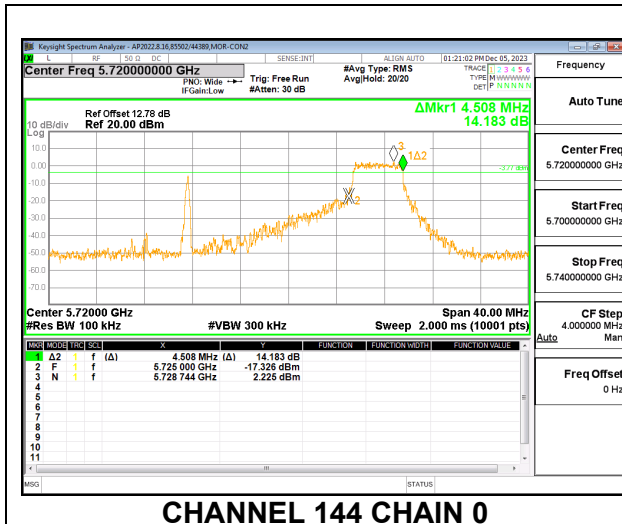

CHANNEL 144