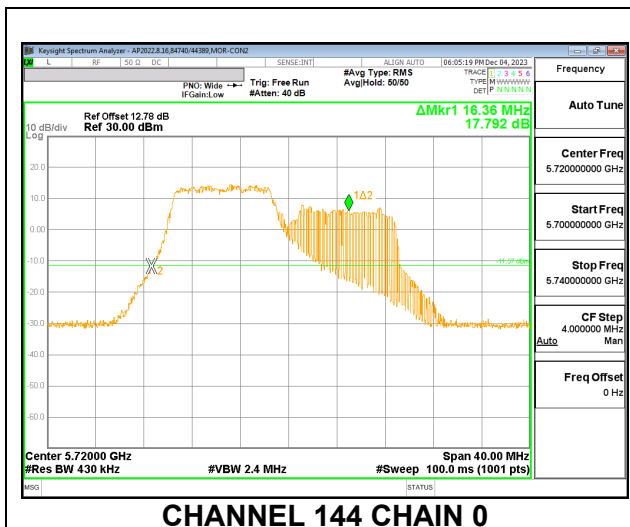

LOW CHANNEL

CHANNEL 144

2TX CHAIN 0 + CHAIN 1 CDD MODE – 52T+26T

Channel	Frequency (MHz)	26 dB Bandwidth CHAIN 0 (MHz)	26 dB Bandwidth CHAIN 1 (MHz)
Low	5500	19.20	19.20
Mid	5580	19.20	19.32
High	5700	19.80	19.44
144	5720	15.08	14.64

LOW CHANNEL

CHANNEL 144

2TX CHAIN 0 + CHAIN 1 CDD MODE – 106T

Channel	Frequency (MHz)	26 dB Bandwidth CHAIN 0 (MHz)	26 dB Bandwidth CHAIN 1 (MHz)
Low	5500	20.80	20.96
Mid	5580	20.72	21.24
High	5700	21.24	21.00
144	5720	16.36	16.28

MID CHANNEL

CHANNEL 144

2TX CHAIN 0 + CHAIN 1 CDD MODE – 106T+26T

Channel	Frequency (MHz)	26 dB Bandwidth CHAIN 0 (MHz)	26 dB Bandwidth CHAIN 1 (MHz)
Low	5500	21.16	21.28
Mid	5580	21.08	21.20
High	5700	21.48	21.40
144	5720	16.68	16.28