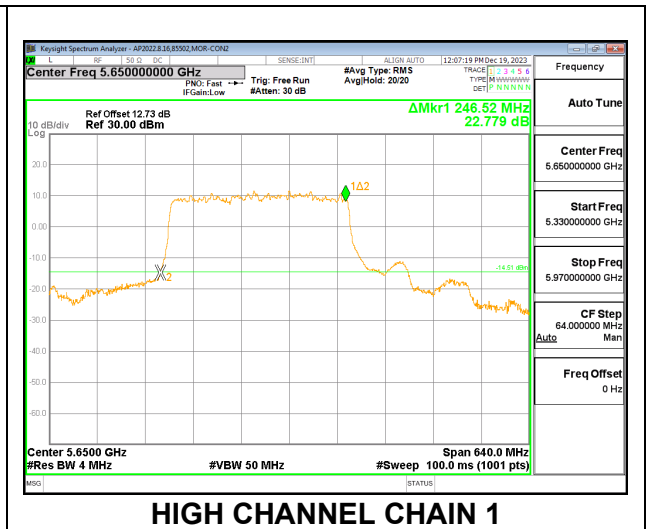

LOW CHANNEL

CHANNEL 138

10.2.31. 802.11be EHT160 MODE IN THE 5.6 GHz BAND

2TX CHAIN 0 + CHAIN 1 CDD MODE – 996T+484T

	(MHz)	CHAIN 0 (MHz)	CHAIN 1 (MHz)
Mid	5570	150.40	147.84

MID CHANNEL

2TX CHAIN 0 + CHAIN 1 CDD MODE – 2*996T

	(MHz)	CHAIN 0 (MHz)	CHAIN 1 (MHz)
Mid	5570	177.60	176.32

MID CHANNEL

HIGH CHANNEL CHAIN 0

HIGH CHANNEL CHAIN 1

2TX CHAIN 0 + CHAIN 1 CDD MODE – 2*996T+484T

Channel	Frequency (MHz)	26 dB Bandwidth CHAIN 0 (MHz)	26 dB Bandwidth CHAIN 1 (MHz)
Mid	5650	242.68	242.04

MID CHANNEL

2TX CHAIN 0 + CHAIN 1 CDD MODE – 3*996T

Channel	Frequency (MHz)	26 dB Bandwidth CHAIN 0 (MHz)	26 dB Bandwidth CHAIN 1 (MHz)
Mid	5650	245.88	246.52

MID CHANNEL

2TX CHAIN 0 + CHAIN 1 CDD MODE – 3*996T+484T