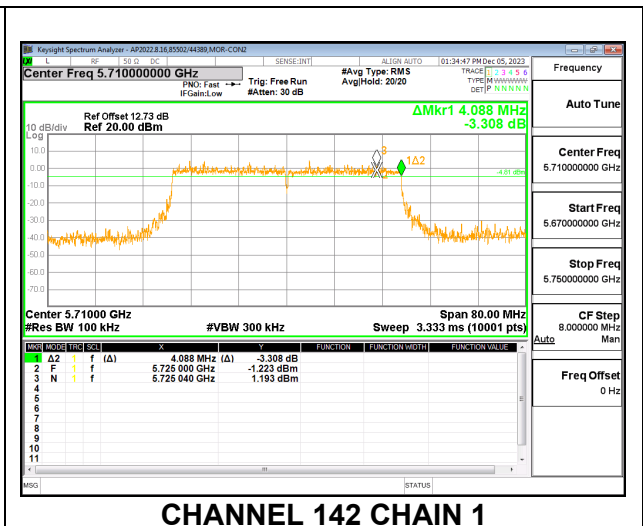

HIGH CHANNEL

HIGH CHANNEL CHAIN 0

HIGH CHANNEL CHAIN 1

CHANNEL 142

CHANNEL 142 CHAIN 0

CHANNEL 142 CHAIN 1

10.3.7. 802.11be EHT80 MODE IN THE 5.8 GHz BAND

2TX CHAIN 0 + CHAIN 1 CDD MODE – 484T+242T