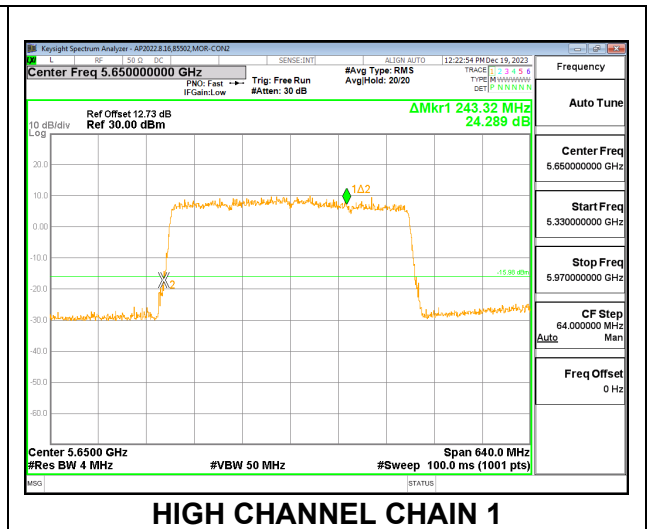

Channel	Frequency	26 dB Bandwidth	26 dB Bandwidth
	(MHz)	CHAIN 0	CHAIN 1
	(MHz)	(MHz)	(MHz)
Mid	5650	243.32	242.68

MID CHANNEL

2TX CHAIN 0 + CHAIN 1 CDD MODE – 4*996T

Channel	Frequency	26 dB Bandwidth	26 dB Bandwidth
	(MHz)	CHAIN 0	CHAIN 1
	(MHz)	(MHz)	(MHz)
Mid	5650	242.04	243.32

MID CHANNEL

10.3. 6 dB BANDWIDTH LIMITS

FCC §15.407 (e)
 The minimum 6 dB bandwidth shall be at least 500 kHz.

RESULTS

Note: This data leveraged from R14932101-E7a

10.3.1. 802.11a MODE IN THE 5.8 GHz BAND

2TX CHAIN 0 + CHAIN 1 CDD MODE