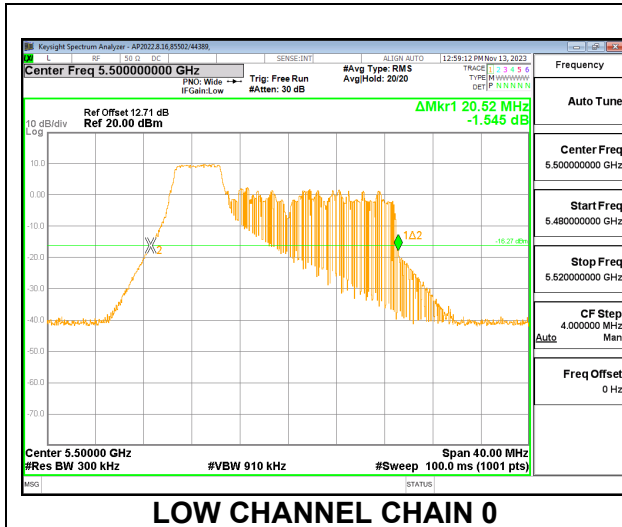

2TX CHAIN 0 + CHAIN 1 CDD MODE – 52T

Channel	Frequency (MHz)	26 dB Bandwidth CHAIN 0 (MHz)	26 dB Bandwidth CHAIN 1 (MHz)
Low	5500	20.52	20.76
Mid	5580	20.60	20.56
High	5700	21.04	20.48
144	5720	16.28	16.24

LOW CHANNEL

CHANNEL 144

2TX CHAIN 0 + CHAIN 1 CDD MODE – 52T+26T

Channel	Frequency (MHz)	26 dB Bandwidth CHAIN 0 (MHz)	26 dB Bandwidth CHAIN 1 (MHz)
Low	5500	19.20	19.20
Mid	5580	19.20	19.32
High	5700	19.80	19.44
144	5720	15.08	14.64

LOW CHANNEL

CHANNEL 144

2TX CHAIN 0 + CHAIN 1 CDD MODE – 106T

Channel	Frequency (MHz)	26 dB Bandwidth CHAIN 0 (MHz)	26 dB Bandwidth CHAIN 1 (MHz)
Low	5500	20.80	20.96
Mid	5580	20.72	21.24
High	5700	21.24	21.00
144	5720	16.36	16.28