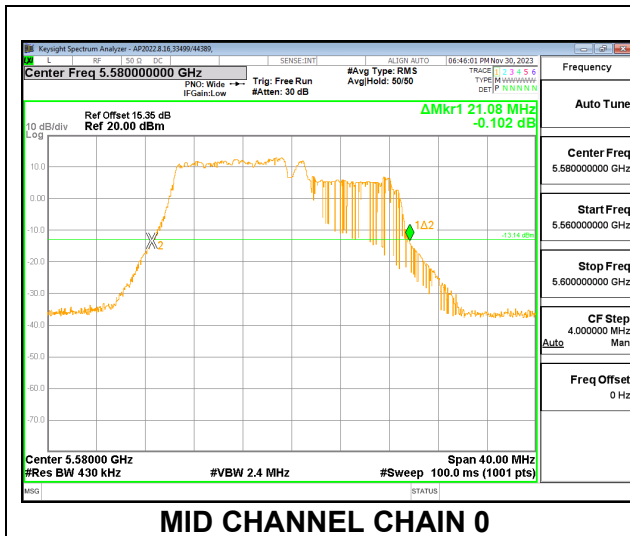

LOW CHANNEL

CHANNEL 144

2TX CHAIN 0 + CHAIN 1 CDD MODE – 106T

Channel	Frequency (MHz)	26 dB Bandwidth CHAIN 0 (MHz)	26 dB Bandwidth CHAIN 1 (MHz)
Low	5500	20.80	20.96
Mid	5580	20.72	21.24
High	5700	21.24	21.00
144	5720	16.36	16.28

MID CHANNEL

CHANNEL 144

2TX CHAIN 0 + CHAIN 1 CDD MODE – 106T+26T

Channel	Frequency (MHz)	26 dB Bandwidth CHAIN 0 (MHz)	26 dB Bandwidth CHAIN 1 (MHz)
Low	5500	21.16	21.28
Mid	5580	21.08	21.20
High	5700	21.48	21.40
144	5720	16.68	16.28

MID CHANNEL

CHANNEL 144

2TX CHAIN 0 + CHAIN 1 CDD MODE – 242T

Channel	Frequency (MHz)	26 dB Bandwidth CHAIN 0 (MHz)	26 dB Bandwidth CHAIN 1 (MHz)
Low	5500	23.00	22.64
Mid	5580	22.64	22.96
High	5700	22.56	22.64
144	5720	16.48	16.52

HIGH CHANNEL

CHANNEL 144

10.2.29. 802.11be EHT40 MODE IN THE 5.6 GHz BAND

2TX CHAIN 0 + CHAIN 1 CDD MODE – 484T

Channel	Frequency (MHz)	26 dB Bandwidth CHAIN 0 (MHz)	26 dB Bandwidth CHAIN 1 (MHz)
Low	5510	45.36	45.36
Mid	5550	46.08	46.08
High	5670	45.20	45.92
142	5710	37.72	37.40