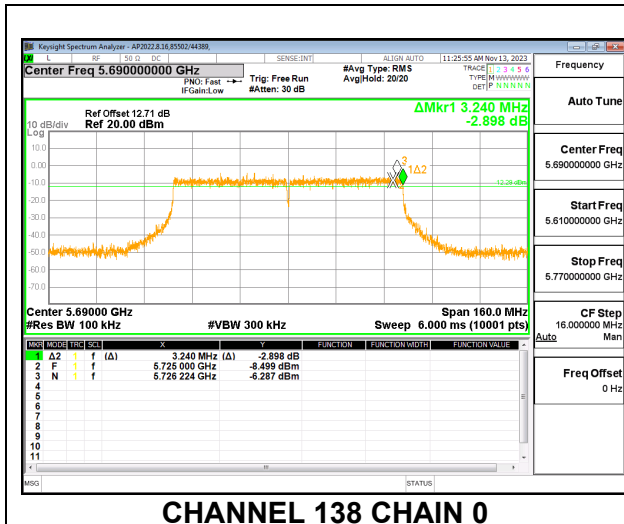

CHANNEL 138