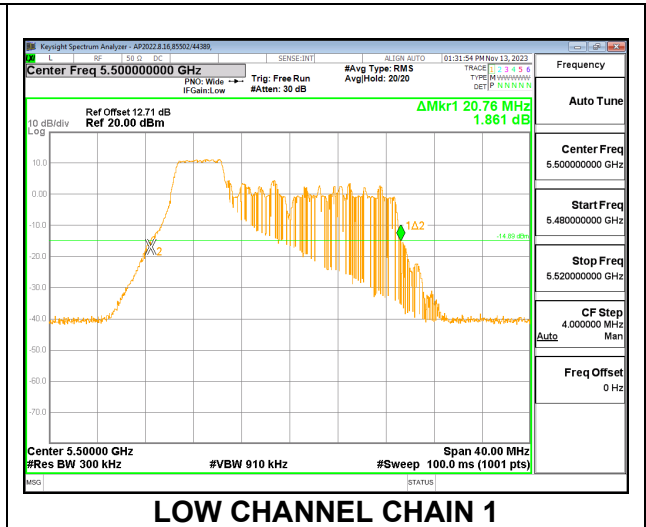

2TX CHAIN 0 + CHAIN 1 CDD MODE – 52T

Channel	Frequency (MHz)	26 dB Bandwidth CHAIN 0 (MHz)	26 dB Bandwidth CHAIN 1 (MHz)
Low	5500	20.52	20.76
Mid	5580	20.60	20.56
High	5700	21.04	20.48
144	5720	16.28	16.24

LOW CHANNEL

CHANNEL 144

2TX CHAIN 0 + CHAIN 1 CDD MODE – 52T+26T

Channel	Frequency (MHz)	26 dB Bandwidth CHAIN 0 (MHz)	26 dB Bandwidth CHAIN 1 (MHz)
Low	5500	19.20	19.20
Mid	5580	19.20	19.32
High	5700	19.80	19.44
144	5720	15.08	14.64

LOW CHANNEL

CHANNEL 144

2TX CHAIN 0 + CHAIN 1 CDD MODE – 106T

Channel	Frequency (MHz)	26 dB Bandwidth CHAIN 0 (MHz)	26 dB Bandwidth CHAIN 1 (MHz)
Low	5500	20.80	20.96
Mid	5580	20.72	21.24
High	5700	21.24	21.00
144	5720	16.36	16.28