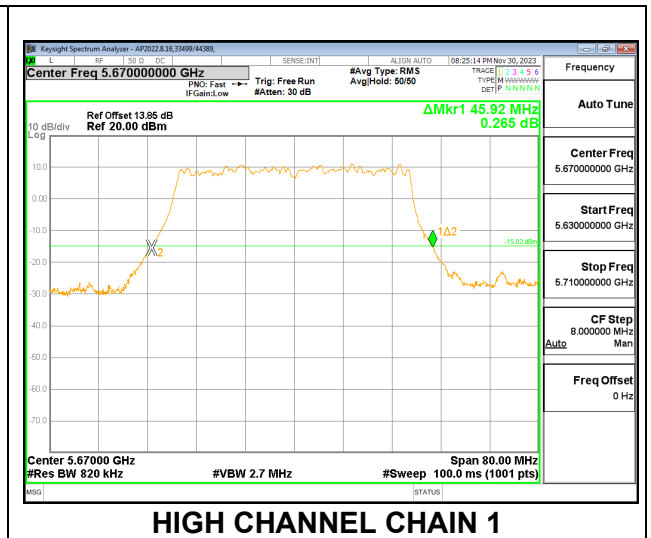

MID CHANNEL

CHANNEL 144

2TX CHAIN 0 + CHAIN 1 CDD MODE – 242T

Channel	Frequency (MHz)	26 dB Bandwidth CHAIN 0 (MHz)	26 dB Bandwidth CHAIN 1 (MHz)
Low	5500	23.00	22.64
Mid	5580	22.64	22.96
High	5700	22.56	22.64
144	5720	16.48	16.52

HIGH CHANNEL

CHANNEL 144

10.2.29. 802.11be EHT40 MODE IN THE 5.6 GHz BAND

2TX CHAIN 0 + CHAIN 1 CDD MODE – 484T

Channel	Frequency (MHz)	26 dB Bandwidth CHAIN 0 (MHz)	26 dB Bandwidth CHAIN 1 (MHz)
Low	5510	45.36	45.36
Mid	5550	46.08	46.08
High	5670	45.20	45.92
142	5710	37.72	37.40

HIGH CHANNEL

CHANNEL 142

10.2.30. 802.11be EHT80 MODE IN THE 5.6 GHz BAND

2TX CHAIN 0 + CHAIN 1 CDD MODE – 996T

Channel	Frequency (MHz)	26 dB Bandwidth	26 dB Bandwidth
		CHAIN 0 (MHz)	CHAIN 1 (MHz)
Low	5530	93.76	89.60
High	5610	93.44	89.92
138	5690	81.40	80.12

LOW CHANNEL

CHANNEL 138

2TX CHAIN 0 + CHAIN 1 CDD MODE – 484T+242T

Channel	Frequency (MHz)	26 dB Bandwidth CHAIN 0 (MHz)	26 dB Bandwidth CHAIN 1 (MHz)
Low	5530	85.28	86.08
High	5610	84.96	85.76
138	5690	82.04	81.40