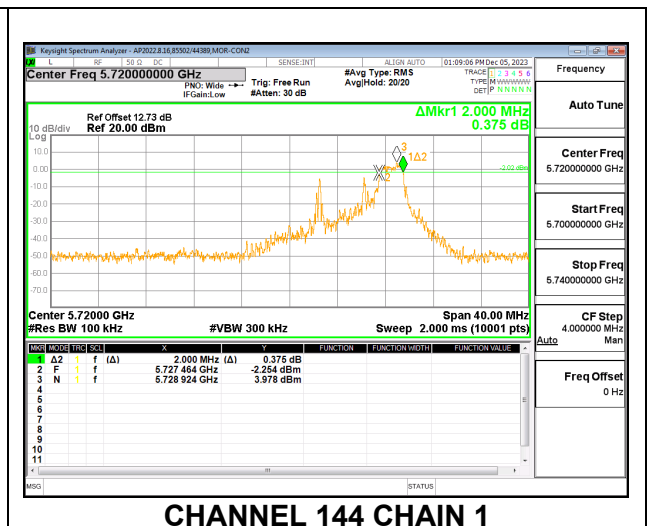

CHANNEL 144