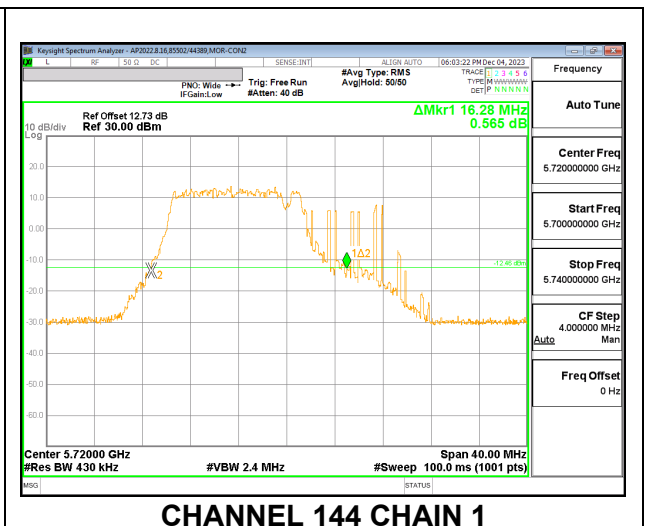

LOW CHANNEL

CHANNEL 144

2TX CHAIN 0 + CHAIN 1 CDD MODE – 106T

Channel	Frequency (MHz)	26 dB Bandwidth CHAIN 0 (MHz)	26 dB Bandwidth CHAIN 1 (MHz)
Low	5500	20.80	20.96
Mid	5580	20.72	21.24
High	5700	21.24	21.00
144	5720	16.36	16.28

MID CHANNEL

CHANNEL 144

2TX CHAIN 0 + CHAIN 1 CDD MODE – 106T+26T

Channel	Frequency (MHz)	26 dB Bandwidth CHAIN 0 (MHz)	26 dB Bandwidth CHAIN 1 (MHz)
Low	5500	21.16	21.28
Mid	5580	21.08	21.20
High	5700	21.48	21.40
144	5720	16.68	16.28

MID CHANNEL

CHANNEL 144

2TX CHAIN 0 + CHAIN 1 CDD MODE – 242T

Channel	Frequency (MHz)	26 dB Bandwidth CHAIN 0 (MHz)	26 dB Bandwidth CHAIN 1 (MHz)
Low	5500	23.00	22.64
Mid	5580	22.64	22.96
High	5700	22.56	22.64
144	5720	16.48	16.52