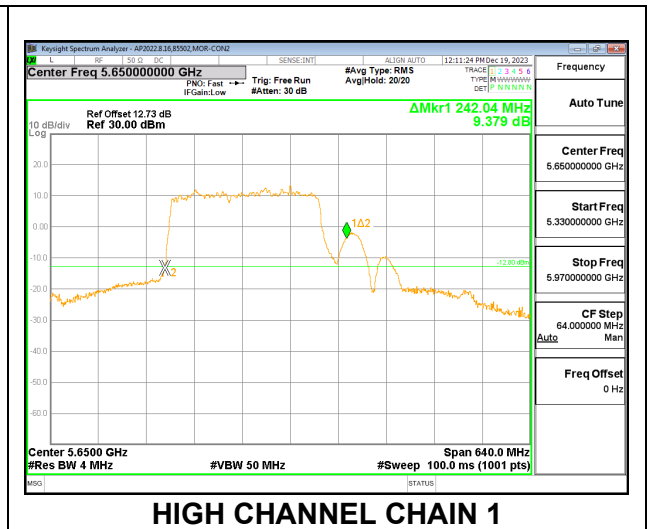

LOW CHANNEL

CHANNEL 138

10.2.31. 802.11be EHT160 MODE IN THE 5.6 GHz BAND

2TX CHAIN 0 + CHAIN 1 CDD MODE – 996T+484T

	(MHz)	CHAIN 0 (MHz)	CHAIN 1 (MHz)
Mid	5570	150.40	147.84

MID CHANNEL

2TX CHAIN 0 + CHAIN 1 CDD MODE – 2*996T

	(MHz)	CHAIN 0 (MHz)	CHAIN 1 (MHz)
Mid	5570	177.60	176.32

MID CHANNEL

HIGH CHANNEL CHAIN 0

HIGH CHANNEL CHAIN 1

2TX CHAIN 0 + CHAIN 1 CDD MODE – 2*996T+484T

Channel	Frequency (MHz)	26 dB Bandwidth CHAIN 0 (MHz)	26 dB Bandwidth CHAIN 1 (MHz)
Mid	5650	242.68	242.04

MID CHANNEL

2TX CHAIN 0 + CHAIN 1 CDD MODE – 3*996T

Channel	Frequency (MHz)	26 dB Bandwidth CHAIN 0 (MHz)	26 dB Bandwidth CHAIN 1 (MHz)
Mid	5650	245.88	246.52

MID CHANNEL

2TX CHAIN 0 + CHAIN 1 CDD MODE – 3*996T+484T