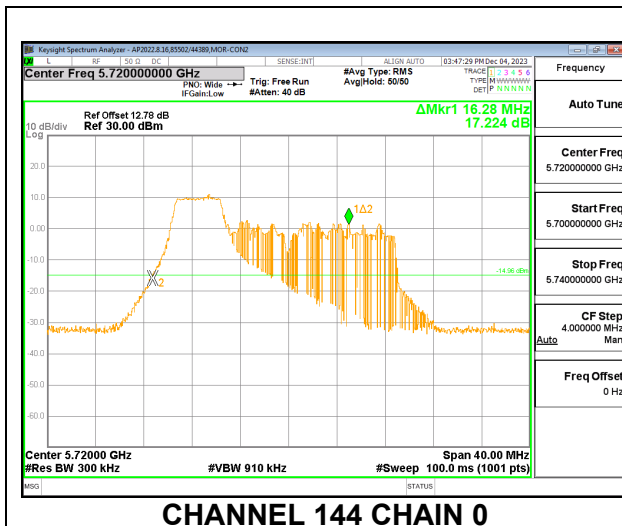

2TX CHAIN 0 + CHAIN 1 CDD MODE – 52T

Channel	Frequency (MHz)	26 dB Bandwidth CHAIN 0 (MHz)	26 dB Bandwidth CHAIN 1 (MHz)
Low	5500	20.52	20.76
Mid	5580	20.60	20.56
High	5700	21.04	20.48
144	5720	16.28	16.24

LOW CHANNEL

CHANNEL 144

2TX CHAIN 0 + CHAIN 1 CDD MODE – 52T+26T

Channel	Frequency (MHz)	26 dB Bandwidth CHAIN 0 (MHz)	26 dB Bandwidth CHAIN 1 (MHz)
Low	5500	19.20	19.20
Mid	5580	19.20	19.32
High	5700	19.80	19.44
144	5720	15.08	14.64

LOW CHANNEL

CHANNEL 144

2TX CHAIN 0 + CHAIN 1 CDD MODE – 106T

Channel	Frequency (MHz)	26 dB Bandwidth CHAIN 0 (MHz)	26 dB Bandwidth CHAIN 1 (MHz)
Low	5500	20.80	20.96
Mid	5580	20.72	21.24
High	5700	21.24	21.00
144	5720	16.36	16.28