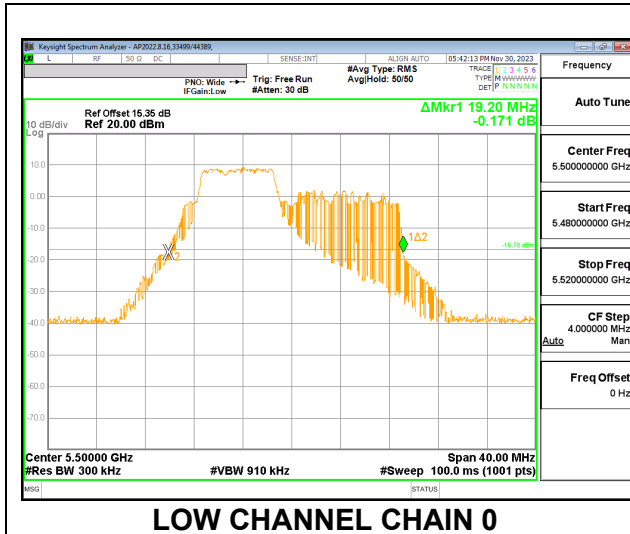

2TX CHAIN 0 + CHAIN 1 CDD MODE – 52T

Channel	Frequency (MHz)	26 dB Bandwidth CHAIN 0 (MHz)	26 dB Bandwidth CHAIN 1 (MHz)
Low	5500	20.52	20.76
Mid	5580	20.60	20.56
High	5700	21.04	20.48
144	5720	16.28	16.24

LOW CHANNEL

CHANNEL 144

2TX CHAIN 0 + CHAIN 1 CDD MODE – 52T+26T

Channel	Frequency (MHz)	26 dB Bandwidth CHAIN 0 (MHz)	26 dB Bandwidth CHAIN 1 (MHz)
Low	5500	19.20	19.20
Mid	5580	19.20	19.32
High	5700	19.80	19.44
144	5720	15.08	14.64

LOW CHANNEL

CHANNEL 144

2TX CHAIN 0 + CHAIN 1 CDD MODE – 106T

Channel	Frequency (MHz)	26 dB Bandwidth CHAIN 0 (MHz)	26 dB Bandwidth CHAIN 1 (MHz)
Low	5500	20.80	20.96
Mid	5580	20.72	21.24
High	5700	21.24	21.00
144	5720	16.36	16.28

MID CHANNEL

CHANNEL 144

2TX CHAIN 0 + CHAIN 1 CDD MODE – 106T+26T

Channel	Frequency (MHz)	26 dB Bandwidth CHAIN 0 (MHz)	26 dB Bandwidth CHAIN 1 (MHz)
Low	5500	21.16	21.28
Mid	5580	21.08	21.20
High	5700	21.48	21.40
144	5720	16.68	16.28