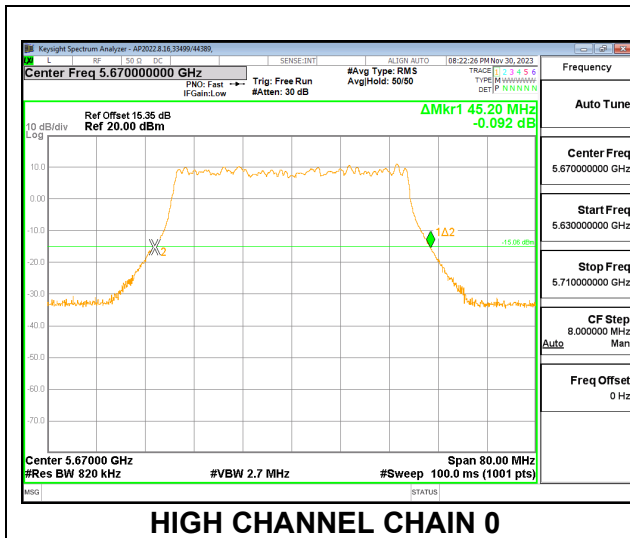

MID CHANNEL

CHANNEL 144

2TX CHAIN 0 + CHAIN 1 CDD MODE – 242T

Channel	Frequency (MHz)	26 dB Bandwidth CHAIN 0 (MHz)	26 dB Bandwidth CHAIN 1 (MHz)
Low	5500	23.00	22.64
Mid	5580	22.64	22.96
High	5700	22.56	22.64
144	5720	16.48	16.52

HIGH CHANNEL

CHANNEL 144

10.2.29. 802.11be EHT40 MODE IN THE 5.6 GHz BAND

2TX CHAIN 0 + CHAIN 1 CDD MODE – 484T

Channel	Frequency (MHz)	26 dB Bandwidth CHAIN 0 (MHz)	26 dB Bandwidth CHAIN 1 (MHz)
Low	5510	45.36	45.36
Mid	5550	46.08	46.08
High	5670	45.20	45.92
142	5710	37.72	37.40

HIGH CHANNEL

CHANNEL 142

10.2.30. 802.11be EHT80 MODE IN THE 5.6 GHz BAND

2TX CHAIN 0 + CHAIN 1 CDD MODE – 996T

Channel	Frequency (MHz)	26 dB Bandwidth	26 dB Bandwidth
		CHAIN 0 (MHz)	CHAIN 1 (MHz)
Low	5530	93.76	89.60
High	5610	93.44	89.92
138	5690	81.40	80.12

LOW CHANNEL

CHANNEL 138

2TX CHAIN 0 + CHAIN 1 CDD MODE – 484T+242T

Channel	Frequency (MHz)	26 dB Bandwidth CHAIN 0 (MHz)	26 dB Bandwidth CHAIN 1 (MHz)
Low	5530	85.28	86.08
High	5610	84.96	85.76
138	5690	82.04	81.40