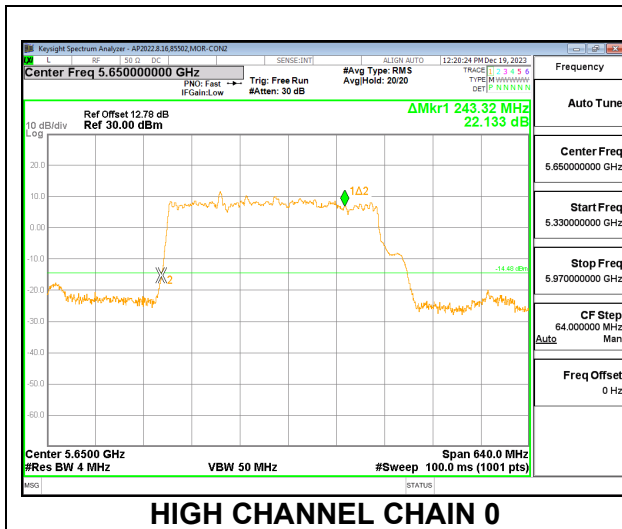

MID CHANNEL

2TX CHAIN 0 + CHAIN 1 CDD MODE – 3*996T

Channel	Frequency (MHz)	26 dB Bandwidth CHAIN 0 (MHz)	26 dB Bandwidth CHAIN 1 (MHz)
Mid	5650	245.88	246.52

MID CHANNEL

2TX CHAIN 0 + CHAIN 1 CDD MODE – 3*996T+484T

Channel	Frequency	26 dB Bandwidth	26 dB Bandwidth
	(MHz)	CHAIN 0	CHAIN 1
	(MHz)	(MHz)	(MHz)
Mid	5650	243.32	242.68

MID CHANNEL

2TX CHAIN 0 + CHAIN 1 CDD MODE – 4*996T

Channel	Frequency	26 dB Bandwidth	26 dB Bandwidth
	(MHz)	CHAIN 0	CHAIN 1
	(MHz)	(MHz)	(MHz)
Mid	5650	242.04	243.32