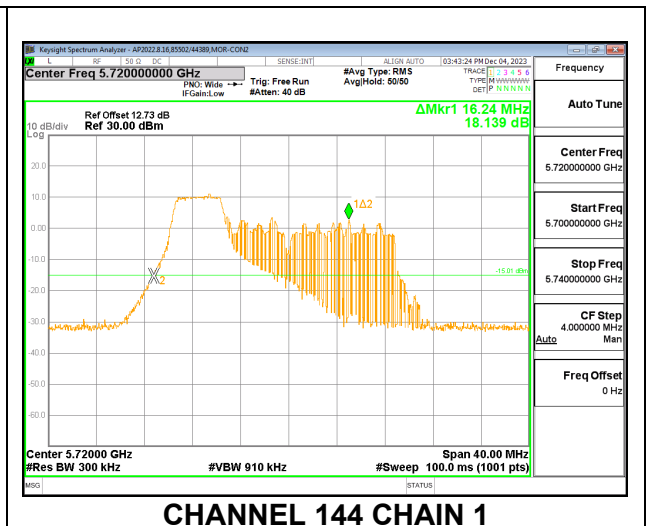

2TX CHAIN 0 + CHAIN 1 CDD MODE – 52T

Channel	Frequency (MHz)	26 dB Bandwidth CHAIN 0 (MHz)	26 dB Bandwidth CHAIN 1 (MHz)
Low	5500	20.52	20.76
Mid	5580	20.60	20.56
High	5700	21.04	20.48
144	5720	16.28	16.24

LOW CHANNEL

CHANNEL 144

2TX CHAIN 0 + CHAIN 1 CDD MODE – 52T+26T

Channel	Frequency (MHz)	26 dB Bandwidth CHAIN 0 (MHz)	26 dB Bandwidth CHAIN 1 (MHz)
Low	5500	19.20	19.20
Mid	5580	19.20	19.32
High	5700	19.80	19.44
144	5720	15.08	14.64

LOW CHANNEL

CHANNEL 144

2TX CHAIN 0 + CHAIN 1 CDD MODE – 106T

Channel	Frequency (MHz)	26 dB Bandwidth CHAIN 0 (MHz)	26 dB Bandwidth CHAIN 1 (MHz)
Low	5500	20.80	20.96
Mid	5580	20.72	21.24
High	5700	21.24	21.00
144	5720	16.36	16.28

MID CHANNEL

CHANNEL 144

2TX CHAIN 0 + CHAIN 1 CDD MODE – 106T+26T

Channel	Frequency (MHz)	26 dB Bandwidth CHAIN 0 (MHz)	26 dB Bandwidth CHAIN 1 (MHz)
Low	5500	21.16	21.28
Mid	5580	21.08	21.20
High	5700	21.48	21.40
144	5720	16.68	16.28