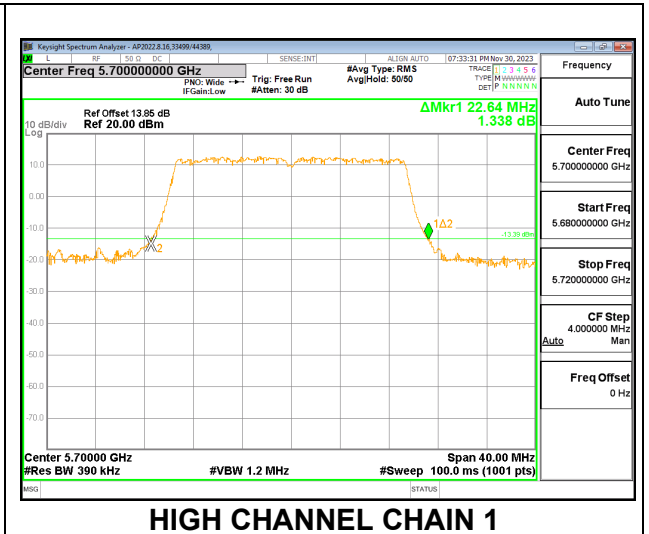

MID CHANNEL

CHANNEL 144

2TX CHAIN 0 + CHAIN 1 CDD MODE – 106T+26T

Channel	Frequency (MHz)	26 dB Bandwidth CHAIN 0 (MHz)	26 dB Bandwidth CHAIN 1 (MHz)
Low	5500	21.16	21.28
Mid	5580	21.08	21.20
High	5700	21.48	21.40
144	5720	16.68	16.28

MID CHANNEL

CHANNEL 144

2TX CHAIN 0 + CHAIN 1 CDD MODE – 242T

Channel	Frequency (MHz)	26 dB Bandwidth CHAIN 0 (MHz)	26 dB Bandwidth CHAIN 1 (MHz)
Low	5500	23.00	22.64
Mid	5580	22.64	22.96
High	5700	22.56	22.64
144	5720	16.48	16.52

HIGH CHANNEL

CHANNEL 144

10.2.29. 802.11be EHT40 MODE IN THE 5.6 GHz BAND

2TX CHAIN 0 + CHAIN 1 CDD MODE – 484T

Channel	Frequency (MHz)	26 dB Bandwidth CHAIN 0 (MHz)	26 dB Bandwidth CHAIN 1 (MHz)
Low	5510	45.36	45.36
Mid	5550	46.08	46.08
High	5670	45.20	45.92
142	5710	37.72	37.40

HIGH CHANNEL

CHANNEL 142

10.2.30. 802.11be EHT80 MODE IN THE 5.6 GHz BAND

2TX CHAIN 0 + CHAIN 1 CDD MODE – 996T

Channel	Frequency (MHz)	26 dB Bandwidth	26 dB Bandwidth
		CHAIN 0 (MHz)	CHAIN 1 (MHz)
Low	5530	93.76	89.60
High	5610	93.44	89.92
138	5690	81.40	80.12