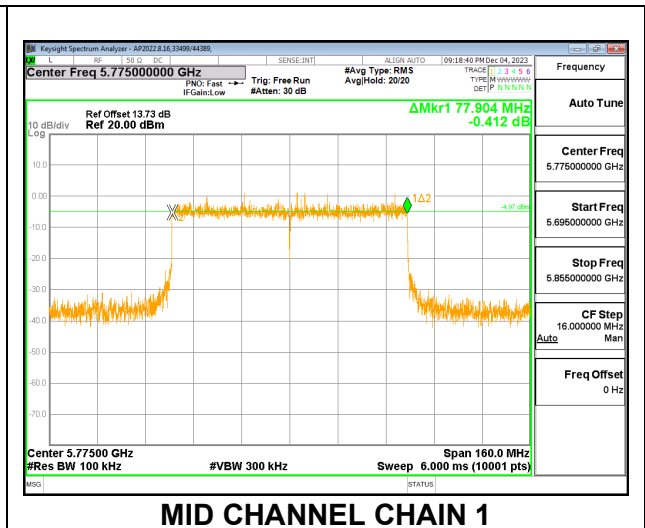

HIGH CHANNEL

HIGH CHANNEL CHAIN 0

HIGH CHANNEL CHAIN 1

CHANNEL 142

CHANNEL 142 CHAIN 0

CHANNEL 142 CHAIN 1

10.3.7. 802.11be EHT80 MODE IN THE 5.8 GHz BAND

2TX CHAIN 0 + CHAIN 1 CDD MODE – 484T+242T

Channel	Frequency (MHz)	6 dB BW CHAIN 0 (MHz)	6 dB BW CHAIN 1 (MHz)	Minimum Limit (MHz)
Mid	5775	58.8480	58.8480	0.5
138	5690	4.0880	4.0720	0.5

LOW CHANNEL

CHANNEL 138

2TX CHAIN 0 + CHAIN 1 CDD MODE – 996T

Channel	Frequency (MHz)	6 dB BW CHAIN 0 (MHz)	6 dB BW CHAIN 1 (MHz)	Minimum Limit (MHz)
Mid	5775	77.6800	77.9040	0.5
138	5690	4.0720	4.0720	0.5

MID CHANNEL

CHANNEL 138

10.3.8. 802.11a MODE IN THE 5.9 GHz BAND