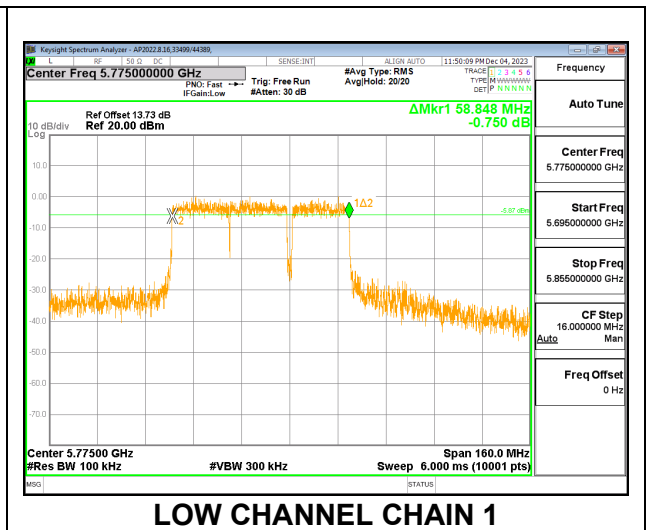

10.3.7. 802.11be EHT80 MODE IN THE 5.8 GHz BAND

2TX CHAIN 0 + CHAIN 1 CDD MODE – 484T+242T

Channel	Frequency (MHz)	6 dB BW CHAIN 0 (MHz)	6 dB BW CHAIN 1 (MHz)	Minimum Limit (MHz)
Mid	5775	58.8480	58.8480	0.5
138	5690	4.0880	4.0720	0.5

LOW CHANNEL