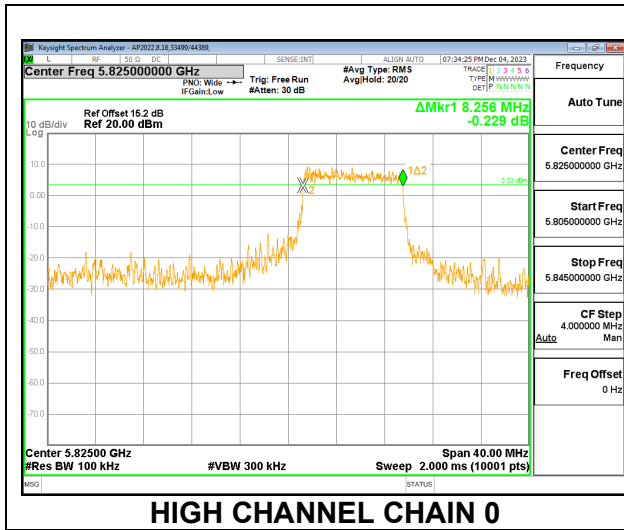

2TX CHAIN 0 + CHAIN 1 CDD MODE – 106T

Channel	Frequency (MHz)	6 dB BW CHAIN 0 (MHz)	6 dB BW CHAIN 1 (MHz)	Minimum Limit (MHz)
Low	5745	8.2600	8.3080	0.5
Mid	5785	8.2480	8.2680	0.5
High	5825	8.2560	8.2400	0.5
144	5720	4.5440	4.5560	0.5

HIGH CHANNEL