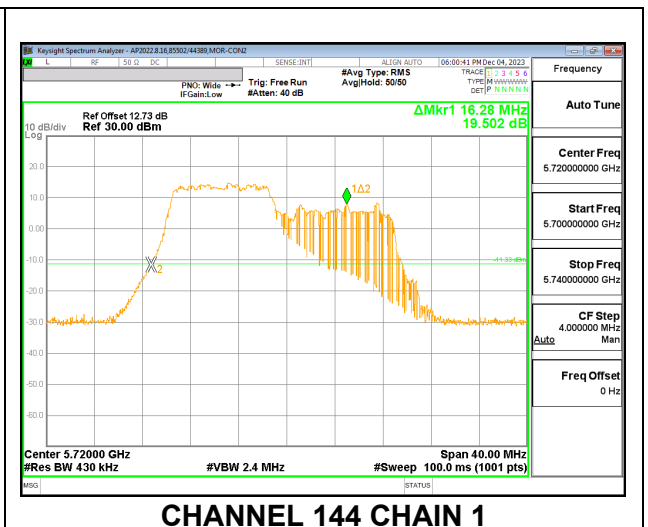

LOW CHANNEL

CHANNEL 144

2TX CHAIN 0 + CHAIN 1 CDD MODE – 52T+26T

Channel	Frequency (MHz)	26 dB Bandwidth CHAIN 0 (MHz)	26 dB Bandwidth CHAIN 1 (MHz)
Low	5500	19.20	19.20
Mid	5580	19.20	19.32
High	5700	19.80	19.44
144	5720	15.08	14.64

LOW CHANNEL

CHANNEL 144

2TX CHAIN 0 + CHAIN 1 CDD MODE – 106T

Channel	Frequency (MHz)	26 dB Bandwidth CHAIN 0 (MHz)	26 dB Bandwidth CHAIN 1 (MHz)
Low	5500	20.80	20.96
Mid	5580	20.72	21.24
High	5700	21.24	21.00
144	5720	16.36	16.28

MID CHANNEL

CHANNEL 144

2TX CHAIN 0 + CHAIN 1 CDD MODE – 106T+26T

Channel	Frequency (MHz)	26 dB Bandwidth CHAIN 0 (MHz)	26 dB Bandwidth CHAIN 1 (MHz)
Low	5500	21.16	21.28
Mid	5580	21.08	21.20
High	5700	21.48	21.40
144	5720	16.68	16.28