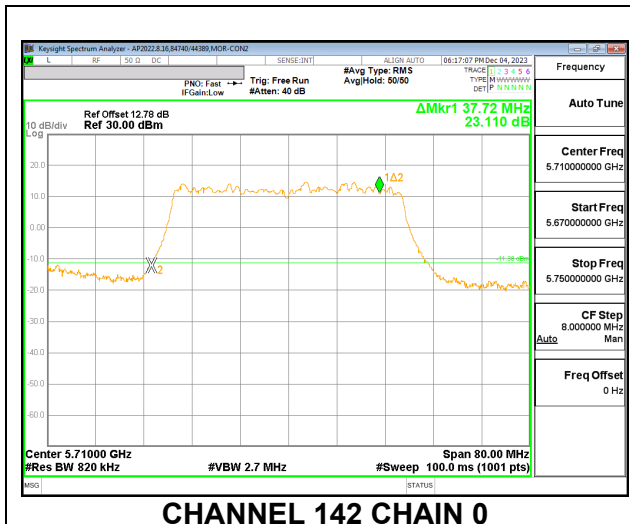

MID CHANNEL

CHANNEL 144

2TX CHAIN 0 + CHAIN 1 CDD MODE – 242T

Channel	Frequency (MHz)	26 dB Bandwidth CHAIN 0 (MHz)	26 dB Bandwidth CHAIN 1 (MHz)
Low	5500	23.00	22.64
Mid	5580	22.64	22.96
High	5700	22.56	22.64
144	5720	16.48	16.52

HIGH CHANNEL

CHANNEL 144

10.2.29. 802.11be EHT40 MODE IN THE 5.6 GHz BAND

2TX CHAIN 0 + CHAIN 1 CDD MODE – 484T

Channel	Frequency (MHz)	26 dB Bandwidth CHAIN 0 (MHz)	26 dB Bandwidth CHAIN 1 (MHz)
Low	5510	45.36	45.36
Mid	5550	46.08	46.08
High	5670	45.20	45.92
142	5710	37.72	37.40

HIGH CHANNEL

CHANNEL 142

10.2.30. 802.11be EHT80 MODE IN THE 5.6 GHz BAND

2TX CHAIN 0 + CHAIN 1 CDD MODE – 996T

Channel	Frequency (MHz)	26 dB Bandwidth	26 dB Bandwidth
		CHAIN 0 (MHz)	CHAIN 1 (MHz)
Low	5530	93.76	89.60
High	5610	93.44	89.92
138	5690	81.40	80.12

LOW CHANNEL

CHANNEL 138

2TX CHAIN 0 + CHAIN 1 CDD MODE – 484T+242T

Channel	Frequency (MHz)	26 dB Bandwidth CHAIN 0 (MHz)	26 dB Bandwidth CHAIN 1 (MHz)
Low	5530	85.28	86.08
High	5610	84.96	85.76
138	5690	82.04	81.40