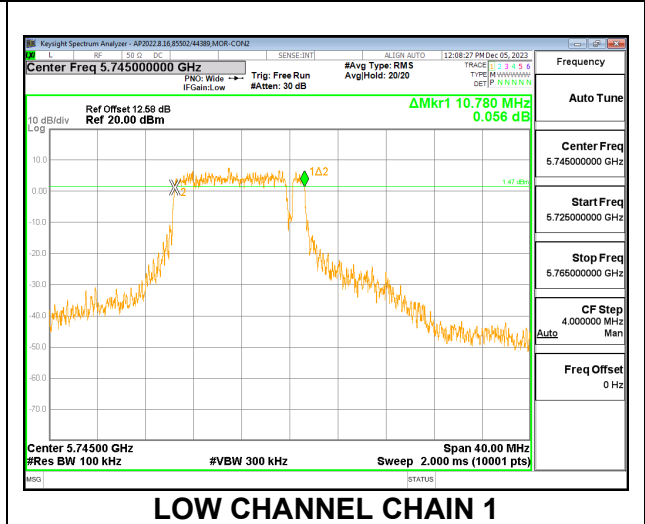

2TX CHAIN 0 + CHAIN 1 CDD MODE – 106T+26T

Channel	Frequency (MHz)	6 dB BW CHAIN 0 (MHz)	6 dB BW CHAIN 1 (MHz)	Minimum Limit (MHz)
Low	5745	10.8240	10.7800	0.5
Mid	5785	10.8320	10.9200	0.5
High	5825	10.7960	10.8120	0.5
144	5720	4.5280	4.5480	0.5

LOW CHANNEL