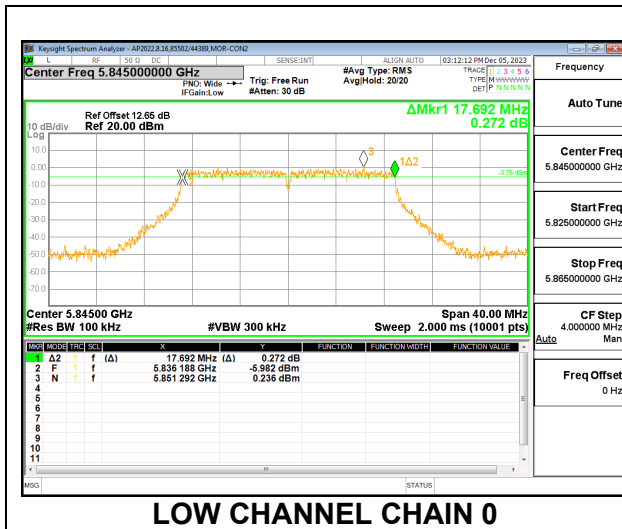

HIGH CHANNEL

10.3.9. 802.11n HT20 MODE IN THE 5.9 GHz BAND

2TX CHAIN 0 + CHAIN 1 CDD MODE

Channel	Frequency (MHz)	6 dB BW CHAIN 0 (MHz)	6 dB BW CHAIN 1 (MHz)	Minimum Limit (MHz)
Low	5845	17.6920	17.2920	0.5
Mid	5865	17.6160	17.7240	0.5
High	5885	17.7800	17.6920	0.5

LOW CHANNEL

LOW CHANNEL CHAIN 0

LOW CHANNEL CHAIN 1

10.3.10. 802.11n HT40 MODE IN THE 5.9 GHz BAND

2TX CHAIN 0 + CHAIN 1 CDD MODE

Channel	Frequency (MHz)	6 dB BW CHAIN 0 (MHz)	6 dB BW CHAIN 1 (MHz)	Minimum Limit (MHz)
Low	5835	36.3360	36.3440	0.5
High	5875	36.3280	36.3680	0.5