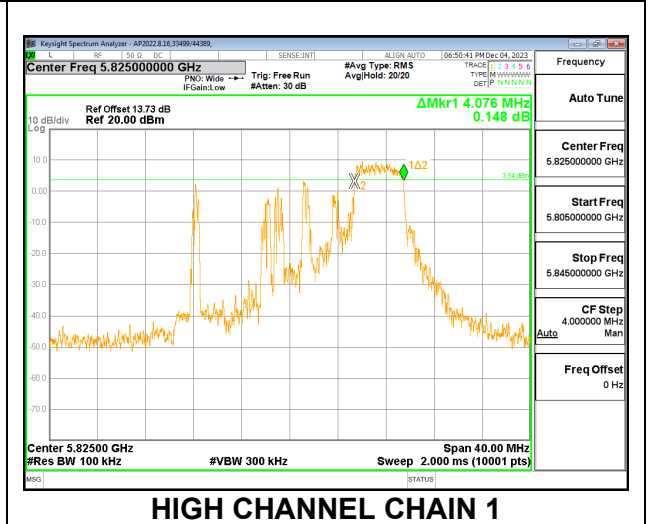

HIGH CHANNEL

CHANNEL 144

2TX CHAIN 0 + CHAIN 1 CDD MODE – 52T

Channel	Frequency (MHz)	6 dB BW CHAIN 0 (MHz)	6 dB BW CHAIN 1 (MHz)	Minimum Limit (MHz)
Low	5745	4.0640	4.0400	0.5
Mid	5785	4.1040	4.0640	0.5
High	5825	4.0240	4.0760	0.5
144	5720	4.5080	4.5040	0.5

HIGH CHANNEL

CHANNEL 144

2TX CHAIN 0 + CHAIN 1 CDD MODE – 52T+26T

Channel	Frequency (MHz)	6 dB BW CHAIN 0 (MHz)	6 dB BW CHAIN 1 (MHz)	Minimum Limit (MHz)
Low	5745	6.1200	6.1480	0.5
Mid	5785	6.2440	6.1120	0.5
High	5825	6.2080	6.1760	0.5
144	5720	2.4600	2.5000	0.5