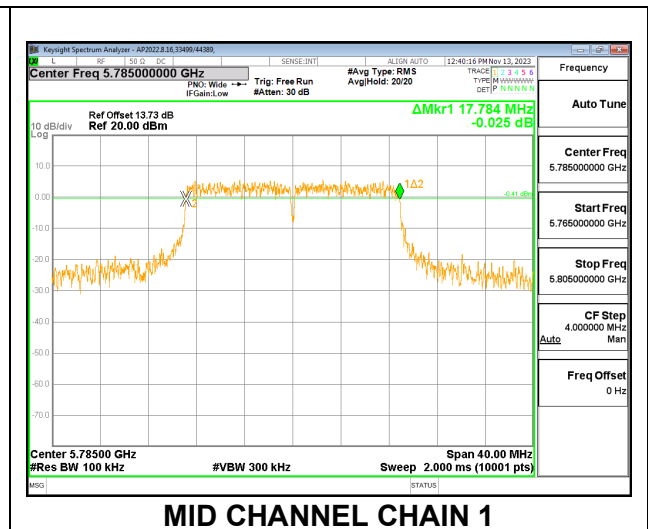

MID CHANNEL

CHANNEL 144

CHANNEL 144 CHAIN 0

CHANNEL 144 CHAIN 1

10.3.2. 802.11n HT20 MODE IN THE 5.8 GHz BAND

2TX CHAIN 0 + CHAIN 1 CDD MODE

Channel	Frequency (MHz)	6 dB BW CHAIN 0 (MHz)	6 dB BW CHAIN 1 (MHz)	Minimum Limit (MHz)
Low	5745	17.6360	17.7800	0.5
Mid	5785	17.6320	17.7840	0.5
High	5825	17.6480	17.8040	0.5
144	5720	3.8640	3.8400	0.5

MID CHANNEL

CHANNEL 144

10.3.3. 802.11n HT40 MODE IN THE 5.8 GHz BAND

2TX CHAIN 0 + CHAIN 1 CDD MODE

Channel	Frequency (MHz)	6 dB BW CHAIN 0 (MHz)	6 dB BW CHAIN 1 (MHz)	Minimum Limit (MHz)
Low	5755	36.3440	36.3360	0.5
High	5795	36.5520	36.5520	0.5
142	5710	3.2880	3.2480	0.5

LOW CHANNEL

CHANNEL 142

10.3.4. 802.11ac VHT80 MODE IN THE 5.8 GHz BAND

2TX CHAIN 0 + CHAIN 1 CDD MODE

Channel	Frequency (MHz)	6 dB BW CHAIN 0 (MHz)	6 dB BW CHAIN 1 (MHz)	Minimum Limit (MHz)
Mid	5775	76.4320	76.3840	0.5
138	5690	3.2400	3.1440	0.5