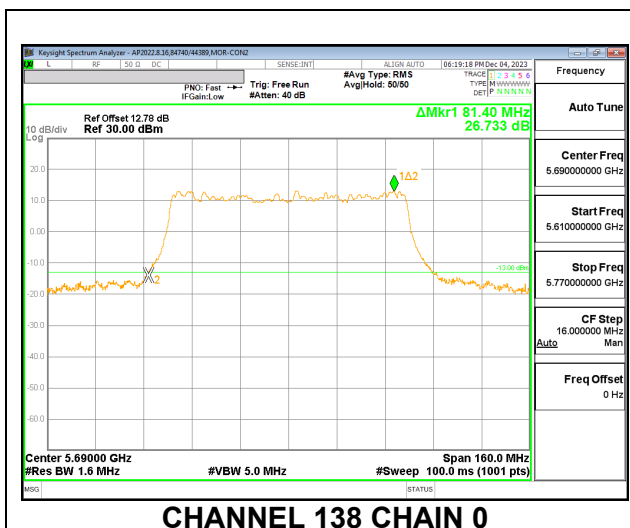

HIGH CHANNEL

CHANNEL 144

10.2.29. 802.11be EHT40 MODE IN THE 5.6 GHz BAND

2TX CHAIN 0 + CHAIN 1 CDD MODE – 484T

Channel	Frequency (MHz)	26 dB Bandwidth CHAIN 0 (MHz)	26 dB Bandwidth CHAIN 1 (MHz)
Low	5510	45.36	45.36
Mid	5550	46.08	46.08
High	5670	45.20	45.92
142	5710	37.72	37.40

HIGH CHANNEL

CHANNEL 142

10.2.30. 802.11be EHT80 MODE IN THE 5.6 GHz BAND

2TX CHAIN 0 + CHAIN 1 CDD MODE – 996T

Channel	Frequency (MHz)	26 dB Bandwidth	26 dB Bandwidth
		CHAIN 0 (MHz)	CHAIN 1 (MHz)
Low	5530	93.76	89.60
High	5610	93.44	89.92
138	5690	81.40	80.12

LOW CHANNEL

CHANNEL 138

2TX CHAIN 0 + CHAIN 1 CDD MODE – 484T+242T

Channel	Frequency (MHz)	26 dB Bandwidth CHAIN 0 (MHz)	26 dB Bandwidth CHAIN 1 (MHz)
Low	5530	85.28	86.08
High	5610	84.96	85.76
138	5690	82.04	81.40

LOW CHANNEL

CHANNEL 138

10.2.31. 802.11be EHT160 MODE IN THE 5.6 GHz BAND

2TX CHAIN 0 + CHAIN 1 CDD MODE – 996T+484T

	(MHz)	CHAIN 0 (MHz)	CHAIN 1 (MHz)
Mid	5570	150.40	147.84

MID CHANNEL

2TX CHAIN 0 + CHAIN 1 CDD MODE – 2*996T