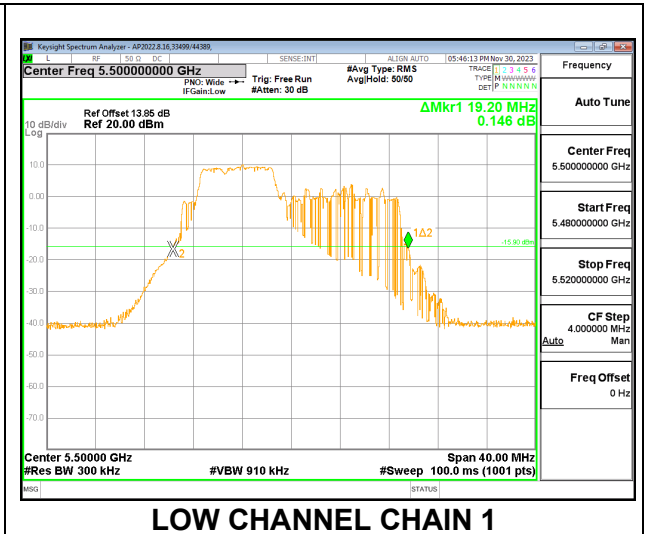

2TX CHAIN 0 + CHAIN 1 CDD MODE – 52T

Channel	Frequency (MHz)	26 dB Bandwidth CHAIN 0 (MHz)	26 dB Bandwidth CHAIN 1 (MHz)
Low	5500	20.52	20.76
Mid	5580	20.60	20.56
High	5700	21.04	20.48
144	5720	16.28	16.24

LOW CHANNEL

CHANNEL 144

2TX CHAIN 0 + CHAIN 1 CDD MODE – 52T+26T

Channel	Frequency (MHz)	26 dB Bandwidth CHAIN 0 (MHz)	26 dB Bandwidth CHAIN 1 (MHz)
Low	5500	19.20	19.20
Mid	5580	19.20	19.32
High	5700	19.80	19.44
144	5720	15.08	14.64

LOW CHANNEL

CHANNEL 144

2TX CHAIN 0 + CHAIN 1 CDD MODE – 106T

Channel	Frequency (MHz)	26 dB Bandwidth CHAIN 0 (MHz)	26 dB Bandwidth CHAIN 1 (MHz)
Low	5500	20.80	20.96
Mid	5580	20.72	21.24
High	5700	21.24	21.00
144	5720	16.36	16.28

MID CHANNEL

CHANNEL 144

2TX CHAIN 0 + CHAIN 1 CDD MODE – 106T+26T

Channel	Frequency (MHz)	26 dB Bandwidth CHAIN 0 (MHz)	26 dB Bandwidth CHAIN 1 (MHz)
Low	5500	21.16	21.28
Mid	5580	21.08	21.20
High	5700	21.48	21.40
144	5720	16.68	16.28