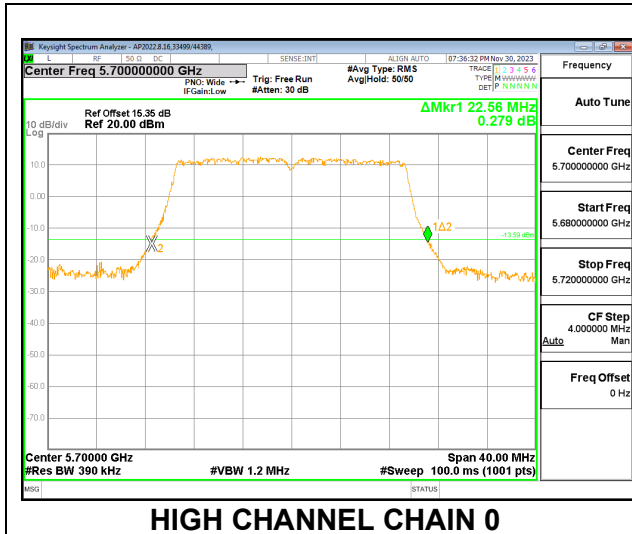

MID CHANNEL

CHANNEL 144

2TX CHAIN 0 + CHAIN 1 CDD MODE – 106T+26T

Channel	Frequency (MHz)	26 dB Bandwidth CHAIN 0 (MHz)	26 dB Bandwidth CHAIN 1 (MHz)
Low	5500	21.16	21.28
Mid	5580	21.08	21.20
High	5700	21.48	21.40
144	5720	16.68	16.28

MID CHANNEL

CHANNEL 144

2TX CHAIN 0 + CHAIN 1 CDD MODE – 242T

Channel	Frequency (MHz)	26 dB Bandwidth CHAIN 0 (MHz)	26 dB Bandwidth CHAIN 1 (MHz)
Low	5500	23.00	22.64
Mid	5580	22.64	22.96
High	5700	22.56	22.64
144	5720	16.48	16.52

HIGH CHANNEL

CHANNEL 144

10.2.29. 802.11be EHT40 MODE IN THE 5.6 GHz BAND

2TX CHAIN 0 + CHAIN 1 CDD MODE – 484T

Channel	Frequency (MHz)	26 dB Bandwidth CHAIN 0 (MHz)	26 dB Bandwidth CHAIN 1 (MHz)
Low	5510	45.36	45.36
Mid	5550	46.08	46.08
High	5670	45.20	45.92
142	5710	37.72	37.40

HIGH CHANNEL

CHANNEL 142

10.2.30. 802.11be EHT80 MODE IN THE 5.6 GHz BAND

2TX CHAIN 0 + CHAIN 1 CDD MODE – 996T

Channel	Frequency (MHz)	26 dB Bandwidth	26 dB Bandwidth
		CHAIN 0 (MHz)	CHAIN 1 (MHz)
Low	5530	93.76	89.60
High	5610	93.44	89.92
138	5690	81.40	80.12