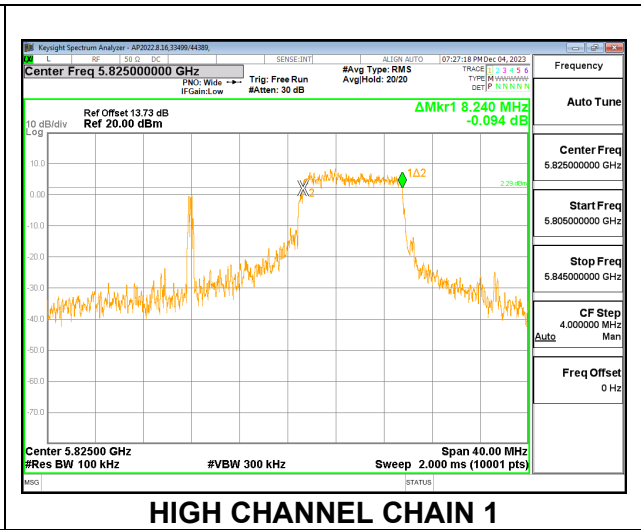

2TX CHAIN 0 + CHAIN 1 CDD MODE – 106T

Channel	Frequency (MHz)	6 dB BW CHAIN 0 (MHz)	6 dB BW CHAIN 1 (MHz)	Minimum Limit (MHz)
Low	5745	8.2600	8.3080	0.5
Mid	5785	8.2480	8.2680	0.5
High	5825	8.2560	8.2400	0.5
144	5720	4.5440	4.5560	0.5

HIGH CHANNEL