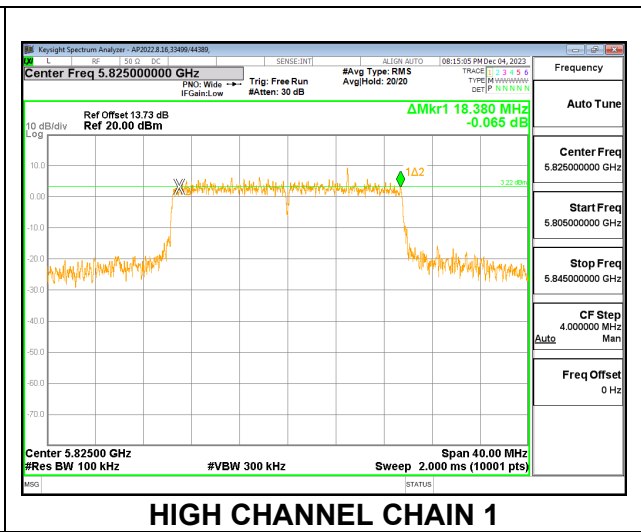

2TX CHAIN 0 + CHAIN 1 CDD MODE – 242T

Channel	Frequency (MHz)	6 dB BW CHAIN 0 (MHz)	6 dB BW CHAIN 1 (MHz)	Minimum Limit (MHz)
Low	5745	19.1040	19.0760	0.5
Mid	5785	18.5520	18.9920	0.5
High	5825	19.0400	18.3800	0.5
144	5720	4.4040	4.5240	0.5

HIGH CHANNEL