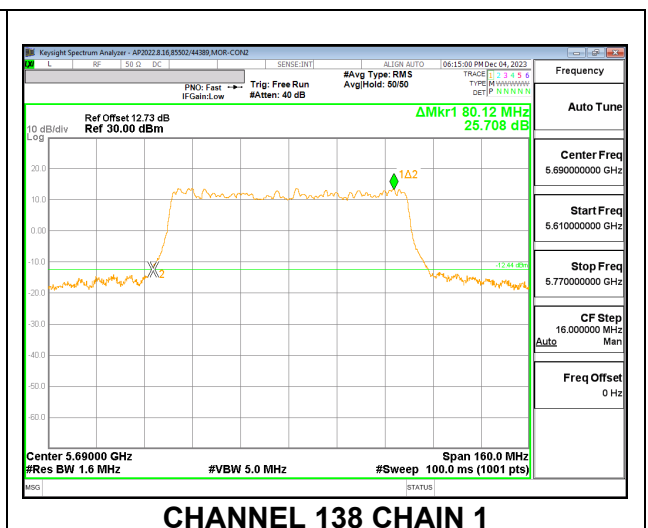

HIGH CHANNEL

CHANNEL 144

10.2.29. 802.11be EHT40 MODE IN THE 5.6 GHz BAND

2TX CHAIN 0 + CHAIN 1 CDD MODE – 484T

Channel	Frequency (MHz)	26 dB Bandwidth CHAIN 0 (MHz)	26 dB Bandwidth CHAIN 1 (MHz)
Low	5510	45.36	45.36
Mid	5550	46.08	46.08
High	5670	45.20	45.92
142	5710	37.72	37.40

HIGH CHANNEL

CHANNEL 142

10.2.30. 802.11be EHT80 MODE IN THE 5.6 GHz BAND

2TX CHAIN 0 + CHAIN 1 CDD MODE – 996T

Channel	Frequency (MHz)	26 dB Bandwidth	26 dB Bandwidth
		CHAIN 0 (MHz)	CHAIN 1 (MHz)
Low	5530	93.76	89.60
High	5610	93.44	89.92
138	5690	81.40	80.12

LOW CHANNEL

CHANNEL 138

2TX CHAIN 0 + CHAIN 1 CDD MODE – 484T+242T

Channel	Frequency (MHz)	26 dB Bandwidth CHAIN 0 (MHz)	26 dB Bandwidth CHAIN 1 (MHz)
Low	5530	85.28	86.08
High	5610	84.96	85.76
138	5690	82.04	81.40

LOW CHANNEL

CHANNEL 138

10.2.31. 802.11be EHT160 MODE IN THE 5.6 GHz BAND

2TX CHAIN 0 + CHAIN 1 CDD MODE – 996T+484T

	(MHz)	CHAIN 0 (MHz)	CHAIN 1 (MHz)
Mid	5570	150.40	147.84

MID CHANNEL

2TX CHAIN 0 + CHAIN 1 CDD MODE – 2*996T