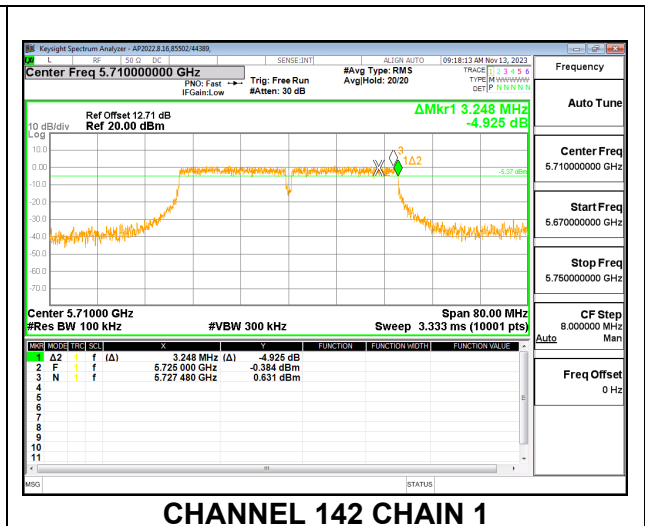

MID CHANNEL

CHANNEL 144

10.3.3. 802.11n HT40 MODE IN THE 5.8 GHz BAND

2TX CHAIN 0 + CHAIN 1 CDD MODE

Channel	Frequency (MHz)	6 dB BW CHAIN 0 (MHz)	6 dB BW CHAIN 1 (MHz)	Minimum Limit (MHz)
Low	5755	36.3440	36.3360	0.5
High	5795	36.5520	36.5520	0.5
142	5710	3.2880	3.2480	0.5

LOW CHANNEL

CHANNEL 142

10.3.4. 802.11ac VHT80 MODE IN THE 5.8 GHz BAND

2TX CHAIN 0 + CHAIN 1 CDD MODE

Channel	Frequency (MHz)	6 dB BW CHAIN 0 (MHz)	6 dB BW CHAIN 1 (MHz)	Minimum Limit (MHz)
Mid	5775	76.4320	76.3840	0.5
138	5690	3.2400	3.1440	0.5