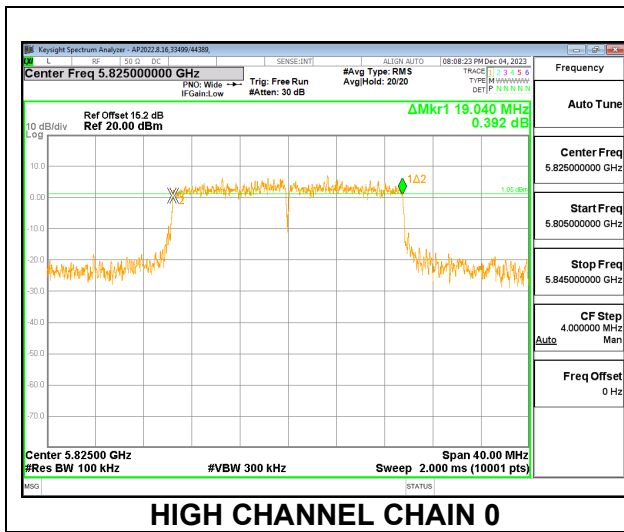

LOW CHANNEL

CHANNEL 144

2TX CHAIN 0 + CHAIN 1 CDD MODE – 242T

Channel	Frequency (MHz)	6 dB BW CHAIN 0 (MHz)	6 dB BW CHAIN 1 (MHz)	Minimum Limit (MHz)
Low	5745	19.1040	19.0760	0.5
Mid	5785	18.5520	18.9920	0.5
High	5825	19.0400	18.3800	0.5
144	5720	4.4040	4.5240	0.5

HIGH CHANNEL

CHANNEL 144

10.3.6. 802.11be EHT40 MODE IN THE 5.8 GHz BAND

2TX CHAIN 0 + CHAIN 1 CDD MODE – 484T

Channel	Frequency (MHz)	6 dB BW CHAIN 0 (MHz)	6 dB BW CHAIN 1 (MHz)	Minimum Limit (MHz)
Low	5755	37.7120	37.6640	0.5
High	5795	37.6000	37.7200	0.5
142	5710	4.0560	4.0880	0.5