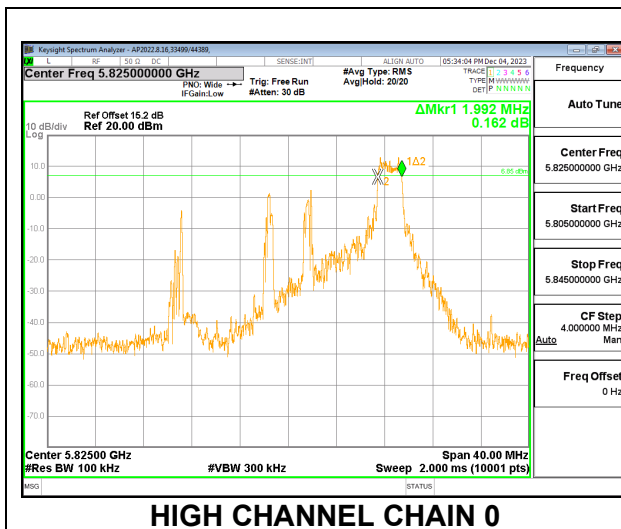

LOW CHANNEL

CHANNEL 142

10.3.4. 802.11ac VHT80 MODE IN THE 5.8 GHz BAND

2TX CHAIN 0 + CHAIN 1 CDD MODE

Channel	Frequency (MHz)	6 dB BW CHAIN 0 (MHz)	6 dB BW CHAIN 1 (MHz)	Minimum Limit (MHz)
Mid	5775	76.4320	76.3840	0.5
138	5690	3.2400	3.1440	0.5

MID CHANNEL

CHANNEL 138

10.3.5. 802.11be EHT20 MODE IN THE 5.8 GHz BAND

2TX CHAIN 0 + CHAIN 1 CDD MODE – 26T

Channel	Frequency (MHz)	6 dB BW CHAIN 0 (MHz)	6 dB BW CHAIN 1 (MHz)	Minimum Limit (MHz)
Low	5745	2.0160	2.1280	0.5
Mid	5785	2.0320	2.0040	0.5
High	5825	1.9920	2.0240	0.5
144	5720	2.0320	2.0000	0.5

HIGH CHANNEL

CHANNEL 144

2TX CHAIN 0 + CHAIN 1 CDD MODE – 52T

Channel	Frequency (MHz)	6 dB BW CHAIN 0 (MHz)	6 dB BW CHAIN 1 (MHz)	Minimum Limit (MHz)
Low	5745	4.0640	4.0400	0.5
Mid	5785	4.1040	4.0640	0.5
High	5825	4.0240	4.0760	0.5
144	5720	4.5080	4.5040	0.5