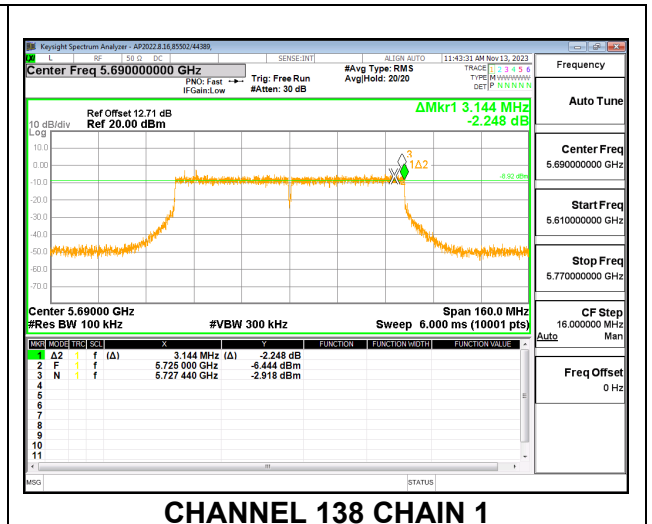

CHANNEL 138