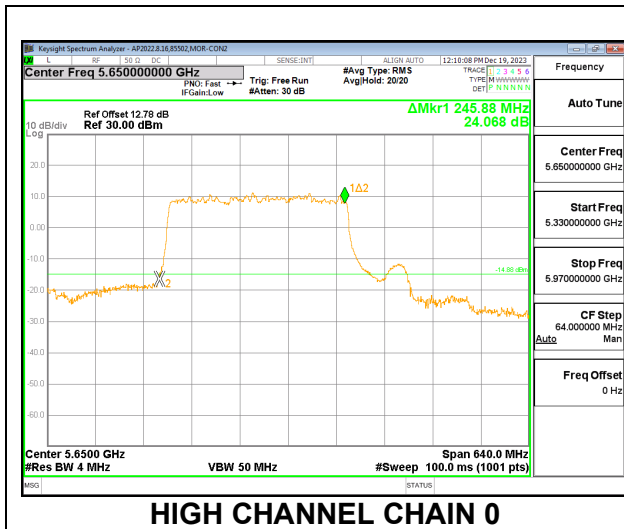

LOW CHANNEL

CHANNEL 138

10.2.31. 802.11be EHT160 MODE IN THE 5.6 GHz BAND

2TX CHAIN 0 + CHAIN 1 CDD MODE – 996T+484T

	(MHz)	CHAIN 0 (MHz)	CHAIN 1 (MHz)
Mid	5570	150.40	147.84

MID CHANNEL

2TX CHAIN 0 + CHAIN 1 CDD MODE – 2*996T

	(MHz)	CHAIN 0 (MHz)	CHAIN 1 (MHz)
Mid	5570	177.60	176.32

MID CHANNEL

HIGH CHANNEL CHAIN 0

HIGH CHANNEL CHAIN 1

2TX CHAIN 0 + CHAIN 1 CDD MODE – 2*996T+484T

Channel	Frequency (MHz)	26 dB Bandwidth CHAIN 0 (MHz)	26 dB Bandwidth CHAIN 1 (MHz)
Mid	5650	242.68	242.04

MID CHANNEL

2TX CHAIN 0 + CHAIN 1 CDD MODE – 3*996T

Channel	Frequency (MHz)	26 dB Bandwidth CHAIN 0 (MHz)	26 dB Bandwidth CHAIN 1 (MHz)
Mid	5650	245.88	246.52

MID CHANNEL

2TX CHAIN 0 + CHAIN 1 CDD MODE – 3*996T+484T