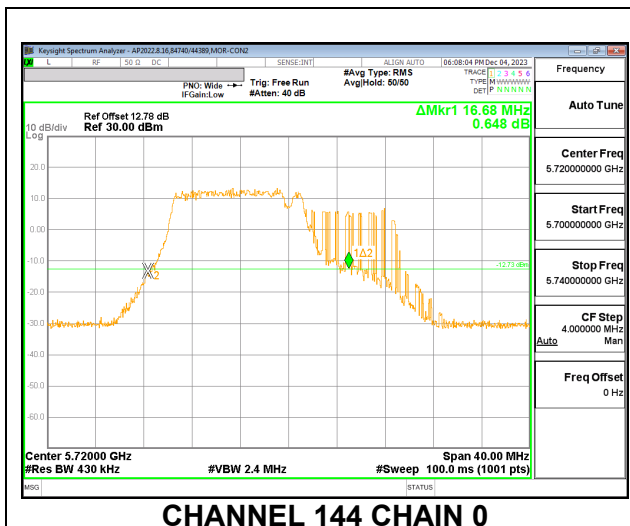

LOW CHANNEL

CHANNEL 144

2TX CHAIN 0 + CHAIN 1 CDD MODE – 52T+26T

Channel	Frequency (MHz)	26 dB Bandwidth CHAIN 0 (MHz)	26 dB Bandwidth CHAIN 1 (MHz)
Low	5500	19.20	19.20
Mid	5580	19.20	19.32
High	5700	19.80	19.44
144	5720	15.08	14.64

LOW CHANNEL

CHANNEL 144

2TX CHAIN 0 + CHAIN 1 CDD MODE – 106T

Channel	Frequency (MHz)	26 dB Bandwidth CHAIN 0 (MHz)	26 dB Bandwidth CHAIN 1 (MHz)
Low	5500	20.80	20.96
Mid	5580	20.72	21.24
High	5700	21.24	21.00
144	5720	16.36	16.28

MID CHANNEL

CHANNEL 144

2TX CHAIN 0 + CHAIN 1 CDD MODE – 106T+26T

Channel	Frequency (MHz)	26 dB Bandwidth CHAIN 0 (MHz)	26 dB Bandwidth CHAIN 1 (MHz)
Low	5500	21.16	21.28
Mid	5580	21.08	21.20
High	5700	21.48	21.40
144	5720	16.68	16.28

MID CHANNEL

CHANNEL 144

2TX CHAIN 0 + CHAIN 1 CDD MODE – 242T

Channel	Frequency (MHz)	26 dB Bandwidth CHAIN 0 (MHz)	26 dB Bandwidth CHAIN 1 (MHz)
Low	5500	23.00	22.64
Mid	5580	22.64	22.96
High	5700	22.56	22.64
144	5720	16.48	16.52