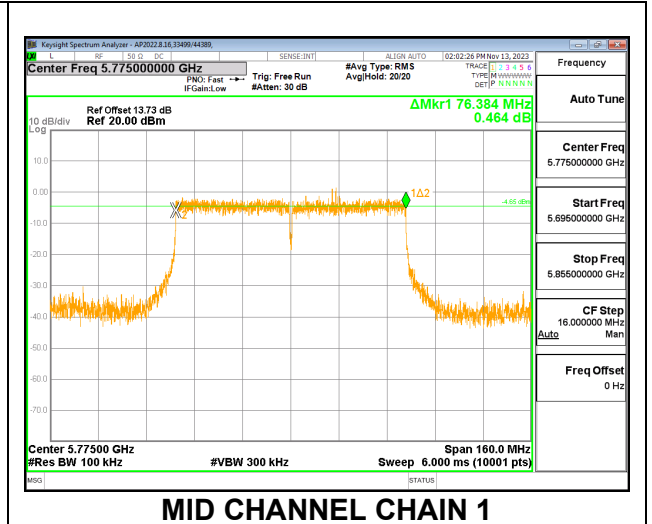

10.3.4. 802.11ac VHT80 MODE IN THE 5.8 GHz BAND

2TX CHAIN 0 + CHAIN 1 CDD MODE

Channel	Frequency (MHz)	6 dB BW CHAIN 0 (MHz)	6 dB BW CHAIN 1 (MHz)	Minimum Limit (MHz)
Mid	5775	76.4320	76.3840	0.5
138	5690	3.2400	3.1440	0.5

MID CHANNEL