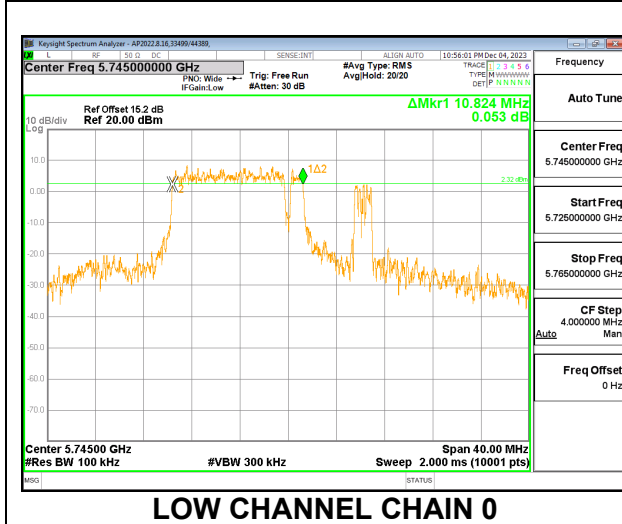

HIGH CHANNEL

CHANNEL 144

2TX CHAIN 0 + CHAIN 1 CDD MODE – 106T+26T

Channel	Frequency (MHz)	6 dB BW CHAIN 0 (MHz)	6 dB BW CHAIN 1 (MHz)	Minimum Limit (MHz)
Low	5745	10.8240	10.7800	0.5
Mid	5785	10.8320	10.9200	0.5
High	5825	10.7960	10.8120	0.5
144	5720	4.5280	4.5480	0.5

LOW CHANNEL

CHANNEL 144

2TX CHAIN 0 + CHAIN 1 CDD MODE – 242T

Channel	Frequency (MHz)	6 dB BW CHAIN 0 (MHz)	6 dB BW CHAIN 1 (MHz)	Minimum Limit (MHz)
Low	5745	19.1040	19.0760	0.5
Mid	5785	18.5520	18.9920	0.5
High	5825	19.0400	18.3800	0.5
144	5720	4.4040	4.5240	0.5