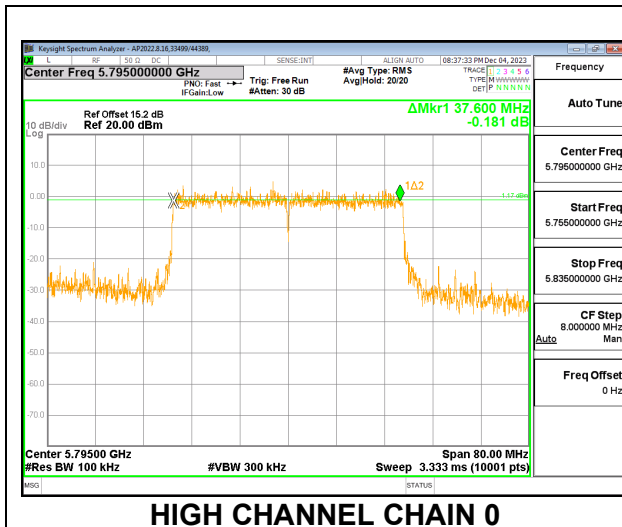

HIGH CHANNEL

CHANNEL 144

10.3.6. 802.11be EHT40 MODE IN THE 5.8 GHz BAND

2TX CHAIN 0 + CHAIN 1 CDD MODE – 484T

Channel	Frequency (MHz)	6 dB BW CHAIN 0 (MHz)	6 dB BW CHAIN 1 (MHz)	Minimum Limit (MHz)
Low	5755	37.7120	37.6640	0.5
High	5795	37.6000	37.7200	0.5
142	5710	4.0560	4.0880	0.5

HIGH CHANNEL

HIGH CHANNEL CHAIN 0

HIGH CHANNEL CHAIN 1

CHANNEL 142

CHANNEL 142 CHAIN 0

CHANNEL 142 CHAIN 1

10.3.7. 802.11be EHT80 MODE IN THE 5.8 GHz BAND

2TX CHAIN 0 + CHAIN 1 CDD MODE – 484T+242T