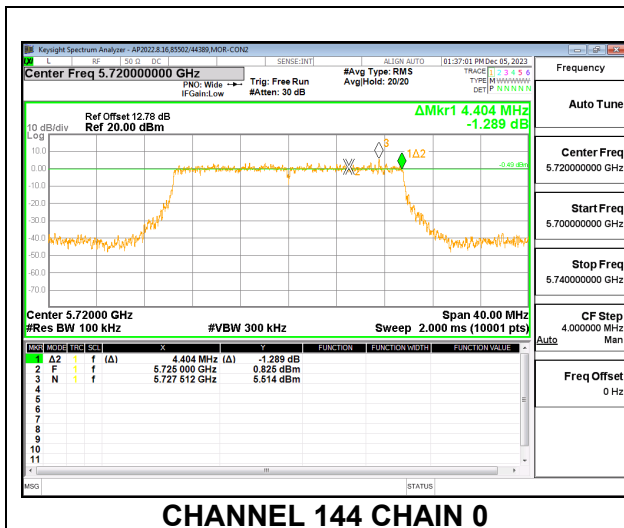

CHANNEL 144