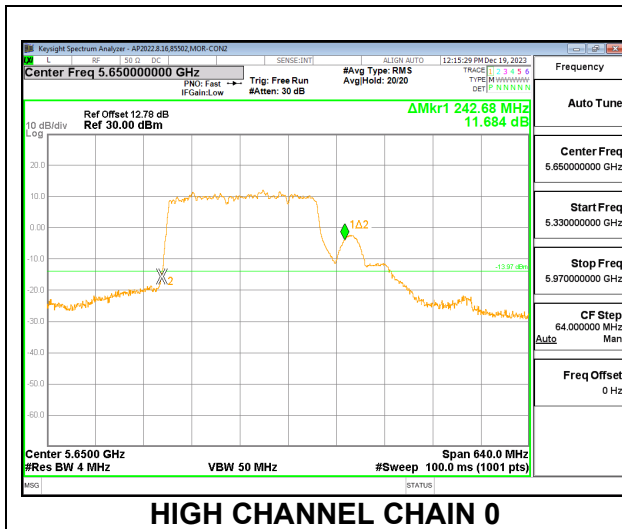

LOW CHANNEL

CHANNEL 138

10.2.31. 802.11be EHT160 MODE IN THE 5.6 GHz BAND

2TX CHAIN 0 + CHAIN 1 CDD MODE – 996T+484T

	(MHz)	CHAIN 0 (MHz)	CHAIN 1 (MHz)
Mid	5570	150.40	147.84

MID CHANNEL

2TX CHAIN 0 + CHAIN 1 CDD MODE – 2*996T

	(MHz)	CHAIN 0 (MHz)	CHAIN 1 (MHz)
Mid	5570	177.60	176.32

MID CHANNEL

HIGH CHANNEL CHAIN 0

HIGH CHANNEL CHAIN 1

2TX CHAIN 0 + CHAIN 1 CDD MODE – 2*996T+484T

Channel	Frequency (MHz)	26 dB Bandwidth CHAIN 0 (MHz)	26 dB Bandwidth CHAIN 1 (MHz)
Mid	5650	242.68	242.04

MID CHANNEL

2TX CHAIN 0 + CHAIN 1 CDD MODE – 3*996T

Channel	Frequency (MHz)	26 dB Bandwidth CHAIN 0 (MHz)	26 dB Bandwidth CHAIN 1 (MHz)
Mid	5650	245.88	246.52

MID CHANNEL

2TX CHAIN 0 + CHAIN 1 CDD MODE – 3*996T+484T