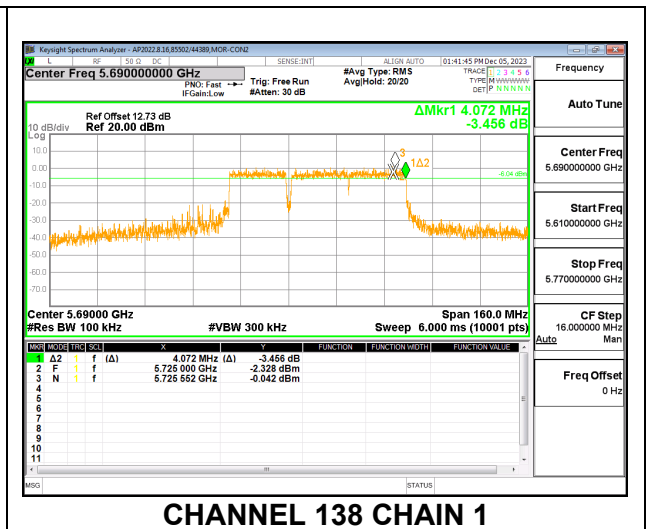

CHANNEL 138