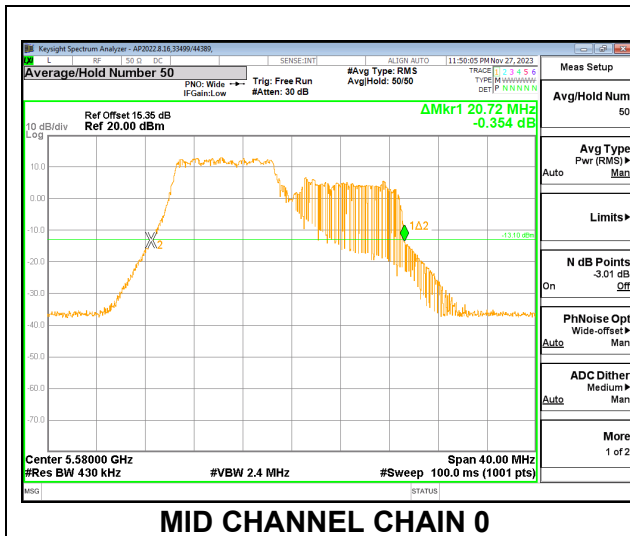

LOW CHANNEL

CHANNEL 144

2TX CHAIN 0 + CHAIN 1 CDD MODE – 52T+26T

Channel	Frequency (MHz)	26 dB Bandwidth CHAIN 0 (MHz)	26 dB Bandwidth CHAIN 1 (MHz)
Low	5500	19.20	19.20
Mid	5580	19.20	19.32
High	5700	19.80	19.44
144	5720	15.08	14.64

LOW CHANNEL

CHANNEL 144

2TX CHAIN 0 + CHAIN 1 CDD MODE – 106T

Channel	Frequency (MHz)	26 dB Bandwidth CHAIN 0 (MHz)	26 dB Bandwidth CHAIN 1 (MHz)
Low	5500	20.80	20.96
Mid	5580	20.72	21.24
High	5700	21.24	21.00
144	5720	16.36	16.28

MID CHANNEL

CHANNEL 144

2TX CHAIN 0 + CHAIN 1 CDD MODE – 106T+26T

Channel	Frequency (MHz)	26 dB Bandwidth CHAIN 0 (MHz)	26 dB Bandwidth CHAIN 1 (MHz)
Low	5500	21.16	21.28
Mid	5580	21.08	21.20
High	5700	21.48	21.40
144	5720	16.68	16.28