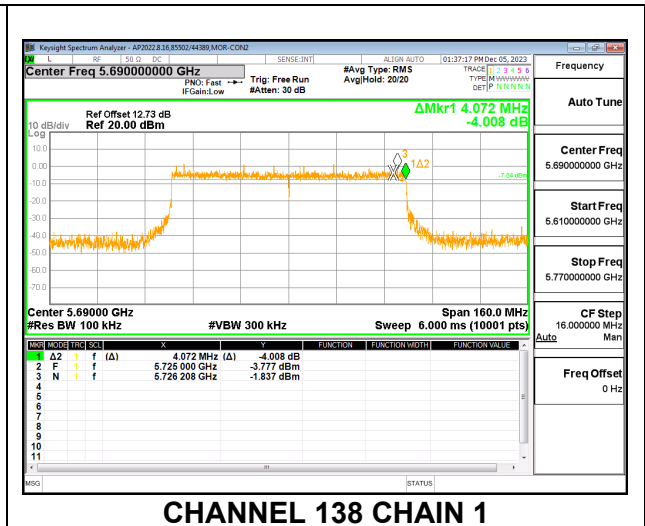

CHANNEL 138