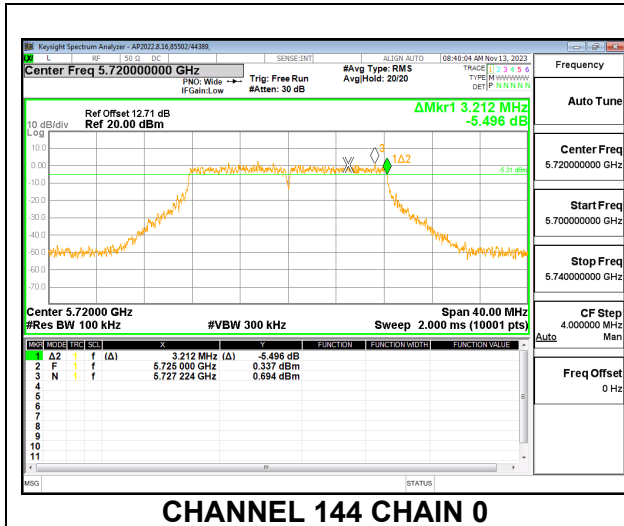

CHANNEL 144

CHANNEL 144 CHAIN 0