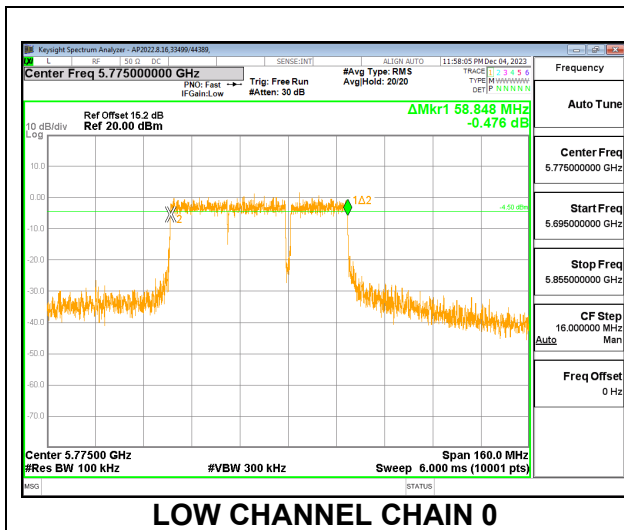

10.3.7. 802.11be EHT80 MODE IN THE 5.8 GHz BAND

2TX CHAIN 0 + CHAIN 1 CDD MODE – 484T+242T

Channel	Frequency (MHz)	6 dB BW CHAIN 0 (MHz)	6 dB BW CHAIN 1 (MHz)	Minimum Limit (MHz)
Mid	5775	58.8480	58.8480	0.5
138	5690	4.0880	4.0720	0.5

LOW CHANNEL