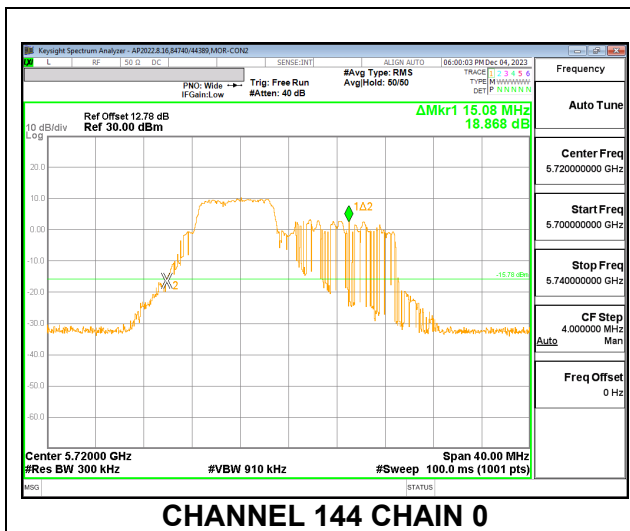

2TX CHAIN 0 + CHAIN 1 CDD MODE – 52T

Channel	Frequency (MHz)	26 dB Bandwidth CHAIN 0 (MHz)	26 dB Bandwidth CHAIN 1 (MHz)
Low	5500	20.52	20.76
Mid	5580	20.60	20.56
High	5700	21.04	20.48
144	5720	16.28	16.24

LOW CHANNEL

CHANNEL 144

2TX CHAIN 0 + CHAIN 1 CDD MODE – 52T+26T

Channel	Frequency (MHz)	26 dB Bandwidth CHAIN 0 (MHz)	26 dB Bandwidth CHAIN 1 (MHz)
Low	5500	19.20	19.20
Mid	5580	19.20	19.32
High	5700	19.80	19.44
144	5720	15.08	14.64

LOW CHANNEL

CHANNEL 144

2TX CHAIN 0 + CHAIN 1 CDD MODE – 106T

Channel	Frequency (MHz)	26 dB Bandwidth CHAIN 0 (MHz)	26 dB Bandwidth CHAIN 1 (MHz)
Low	5500	20.80	20.96
Mid	5580	20.72	21.24
High	5700	21.24	21.00
144	5720	16.36	16.28

MID CHANNEL

CHANNEL 144

2TX CHAIN 0 + CHAIN 1 CDD MODE – 106T+26T

Channel	Frequency (MHz)	26 dB Bandwidth CHAIN 0 (MHz)	26 dB Bandwidth CHAIN 1 (MHz)
Low	5500	21.16	21.28
Mid	5580	21.08	21.20
High	5700	21.48	21.40
144	5720	16.68	16.28