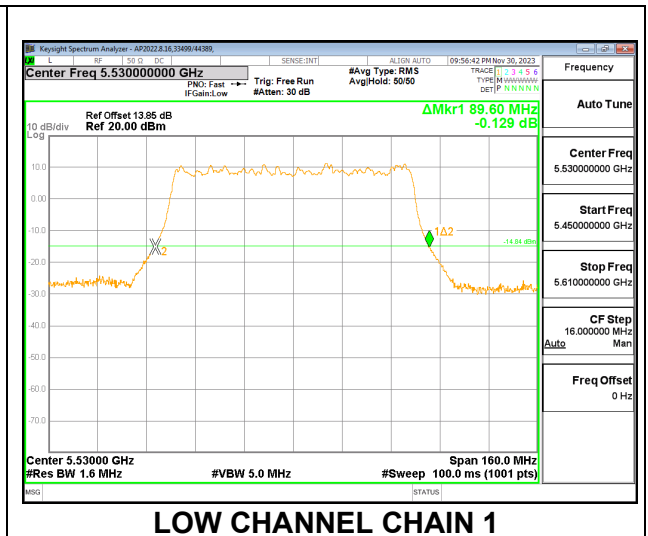

HIGH CHANNEL

CHANNEL 144

10.2.29. 802.11be EHT40 MODE IN THE 5.6 GHz BAND

2TX CHAIN 0 + CHAIN 1 CDD MODE – 484T

Channel	Frequency (MHz)	26 dB Bandwidth CHAIN 0 (MHz)	26 dB Bandwidth CHAIN 1 (MHz)
Low	5510	45.36	45.36
Mid	5550	46.08	46.08
High	5670	45.20	45.92
142	5710	37.72	37.40

HIGH CHANNEL

CHANNEL 142

10.2.30. 802.11be EHT80 MODE IN THE 5.6 GHz BAND

2TX CHAIN 0 + CHAIN 1 CDD MODE – 996T

Channel	Frequency (MHz)	26 dB Bandwidth	26 dB Bandwidth
		CHAIN 0 (MHz)	CHAIN 1 (MHz)
Low	5530	93.76	89.60
High	5610	93.44	89.92
138	5690	81.40	80.12

LOW CHANNEL

CHANNEL 138

2TX CHAIN 0 + CHAIN 1 CDD MODE – 484T+242T

Channel	Frequency (MHz)	26 dB Bandwidth CHAIN 0 (MHz)	26 dB Bandwidth CHAIN 1 (MHz)
Low	5530	85.28	86.08
High	5610	84.96	85.76
138	5690	82.04	81.40

LOW CHANNEL

CHANNEL 138

10.2.31. 802.11be EHT160 MODE IN THE 5.6 GHz BAND

2TX CHAIN 0 + CHAIN 1 CDD MODE – 996T+484T

	(MHz)	CHAIN 0 (MHz)	CHAIN 1 (MHz)
Mid	5570	150.40	147.84

MID CHANNEL

2TX CHAIN 0 + CHAIN 1 CDD MODE – 2*996T