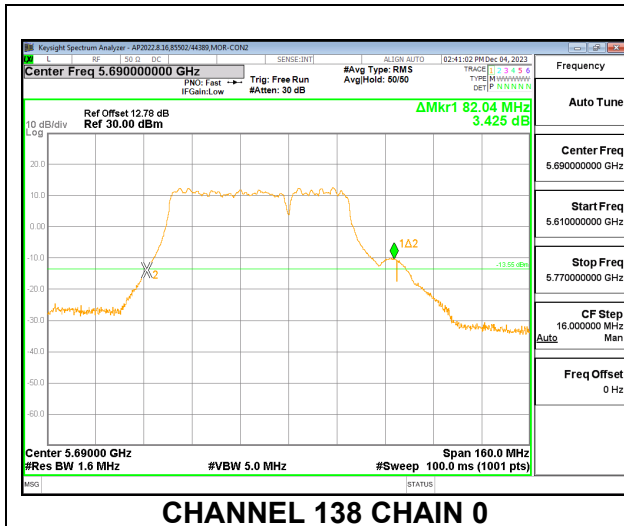

HIGH CHANNEL

CHANNEL 142

10.2.30. 802.11be EHT80 MODE IN THE 5.6 GHz BAND

2TX CHAIN 0 + CHAIN 1 CDD MODE – 996T

Channel	Frequency (MHz)	26 dB Bandwidth	26 dB Bandwidth
		CHAIN 0 (MHz)	CHAIN 1 (MHz)
Low	5530	93.76	89.60
High	5610	93.44	89.92
138	5690	81.40	80.12

LOW CHANNEL

CHANNEL 138

2TX CHAIN 0 + CHAIN 1 CDD MODE – 484T+242T

Channel	Frequency (MHz)	26 dB Bandwidth CHAIN 0 (MHz)	26 dB Bandwidth CHAIN 1 (MHz)
Low	5530	85.28	86.08
High	5610	84.96	85.76
138	5690	82.04	81.40

LOW CHANNEL

CHANNEL 138

10.2.31. 802.11be EHT160 MODE IN THE 5.6 GHz BAND

2TX CHAIN 0 + CHAIN 1 CDD MODE – 996T+484T

	(MHz)	CHAIN 0 (MHz)	CHAIN 1 (MHz)
Mid	5570	150.40	147.84

MID CHANNEL

2TX CHAIN 0 + CHAIN 1 CDD MODE – 2*996T