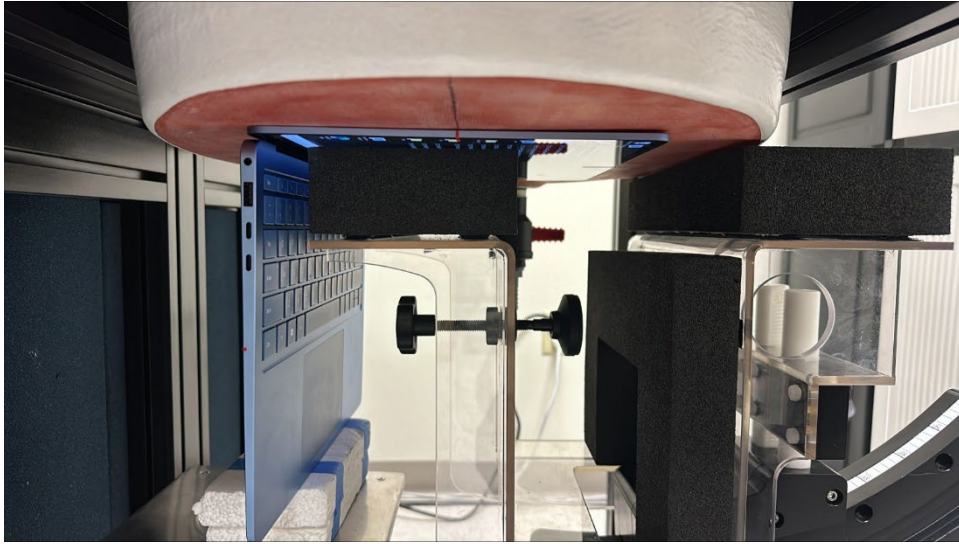

DUT and SAR Set-up Photos

Photograph 1: Overall Dimensions

Overall (Length x Width): 300 mm x 222 mm

Overall Diagonal: 365 mm

Display Diagonal: 348 mm

This is a laptop device (overall diagonal dimension of the keyboard and/or display section of a laptop is > 20 cm)

Photograph 2: Front View of the DUT

Photograph 3: Front View of the DUT

Photograph 4: Rear View of the DUT

Standalone Exposure Conditions

Photograph 5: Standalone, Rear of Display, 0 mm, screen at 90°

Photograph 6: Standalone, Bottom, 0 mm, screen at 90°

Antenna Dimensions & Separation Distances

Chain 1/ Chain B/ right antenna

Chain 0/ Chain A/ left antenna

Note: Bottom view of DUT – antenna locations are incorporated in the base/keyboard section of the laptop.