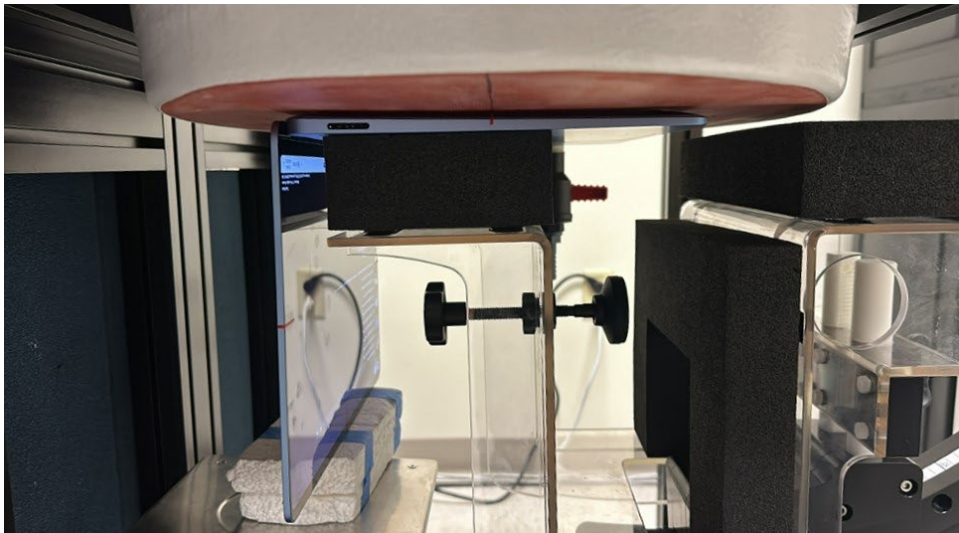

DUT and SAR Set-up Photos

Photograph 1: Overall Dimensions

Overall (Length x Width): 300 mm x 222 mm

Overall Diagonal: 365 mm

Display Diagonal: 348 mm

This is a laptop device (overall diagonal dimension of the keyboard and/or display section of a laptop is > 20 cm)

Photograph 2: Front View of the DUT

Photograph 3: Front View of the DUT

Photograph 4: Rear View of the DUT

Standalone Exposure Conditions

Photograph 5: Standalone, Rear of Display, 0 mm, screen at 90°

Photograph 6: Standalone, Bottom, 0 mm, screen at 90°

Antenna Dimensions & Separation Distances

Chain 1/ Chain B/ right antenna

Chain 0/ Chain A/ left antenna

Note: Bottom view of DUT – antenna locations are incorporated in the base/keyboard section of the laptop.