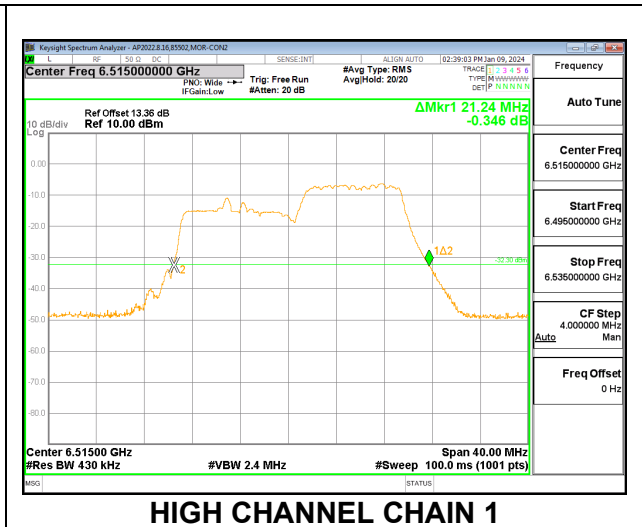

2TX CHAIN 0 + CHAIN 1 CDD OFDMA MODE: 106T

Channel	Frequency (MHz)	26 dB Bandwidth Chain 0 (MHz)	26 dB Bandwidth Chain 1 (MHz)	Limit (MHz)	Worst-Case Margin (MHz)
Low	6435	20.72	21.04	320	-298.96
Mid	6475	21.12	21.36	320	-298.64
High	6515	21.92	21.24	320	-298.08