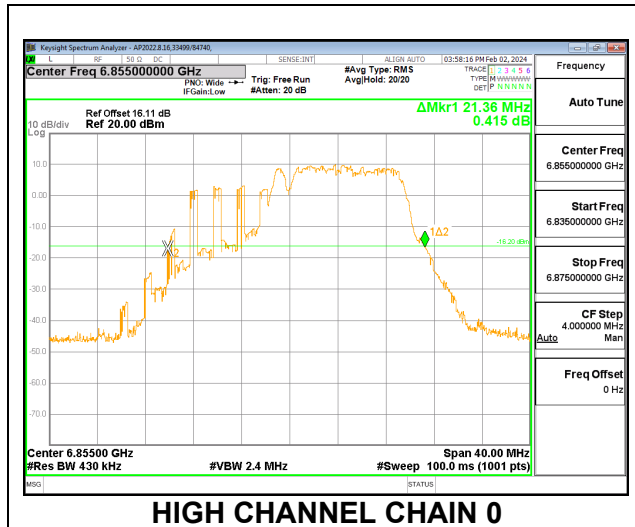

2TX CHAIN 0 + CHAIN 1 CDD OFDMA MODE: 106T+26T

Channel	Frequency (MHz)	26 dB Bandwidth Chain 0 (MHz)	26 dB Bandwidth Chain 1 (MHz)	Limit (MHz)	Worst-Case Margin (MHz)
Low	6535	20.84	21.04	320	-298.96
Mid	6695	20.72	21.04	320	-298.96
High	6855	21.36	21.32	320	-298.64