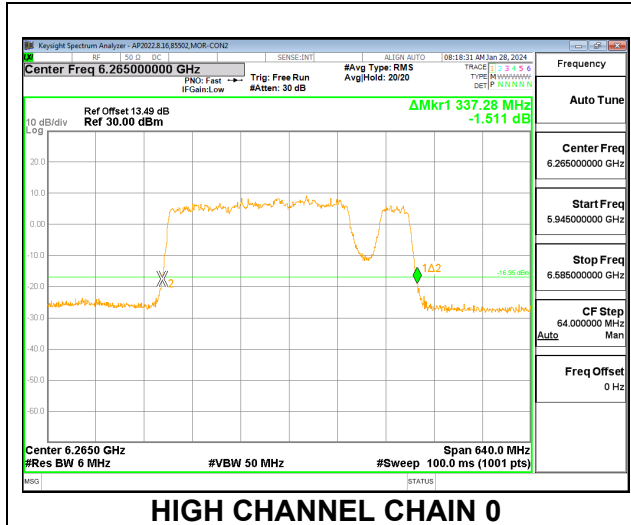

2TX CHAIN 0 + CHAIN 1 CDD OFDMA MODE: 3x996T (NON-CONTIGUOUS)

Channel	Frequency (MHz)	26 dB Bandwidth Chain 0 (MHz)	26 dB Bandwidth Chain 1 (MHz)
Low	6105	336.00	336.00
High	6265	334.72	335.36

2TX CHAIN 0 + CHAIN 1 CDD OFDMA MODE: 3x996T (NON-CONTIGUOUS 2)

Channel	Frequency (MHz)	26 dB Bandwidth Chain 0 (MHz)	26 dB Bandwidth Chain 1 (MHz)
Low	6105	336.64	335.36
High	6265	337.28	336.64

2TX CHAIN 0 + CHAIN 1 CDD OFDMA MODE: 3x996T+484T (CONTIGUOUS)

Channel	Frequency (MHz)	26 dB Bandwidth Chain 0 (MHz)	26 dB Bandwidth Chain 1 (MHz)
Low	6105	328.96	329.60
High	6265	329.96	332.80

2TX CHAIN 0 + CHAIN 1 CDD OFDMA MODE: 3x996T+484T (NON-CONTIGUOUS)

Channel	Frequency (MHz)	26 dB Bandwidth Chain 0 (MHz)	26 dB Bandwidth Chain 1 (MHz)
Low	6105	336.64	336.00
High	6265	337.28	339.84

2TX CHAIN 0 + CHAIN 1 CDD OFDMA MODE: 996T+484T+2x996T (NON-CONTIGUOUS)