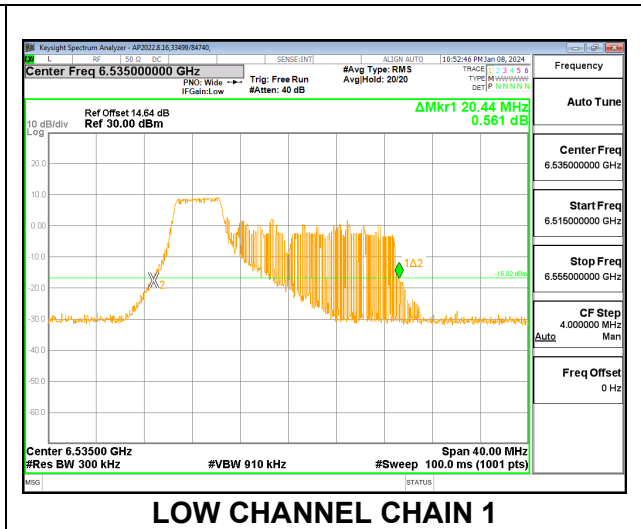

2TX CHAIN 0 + CHAIN 1 CDD OFDMA MODE: 52T

Channel	Frequency (MHz)	26 dB Bandwidth Chain 0 (MHz)	26 dB Bandwidth Chain 1 (MHz)	Limit (MHz)	Worst-Case Margin (MHz)
Low	6535	20.52	20.44	320	-299.48
Mid	6695	20.36	20.48	320	-299.52
High	6855	21.20	20.60	320	-298.80