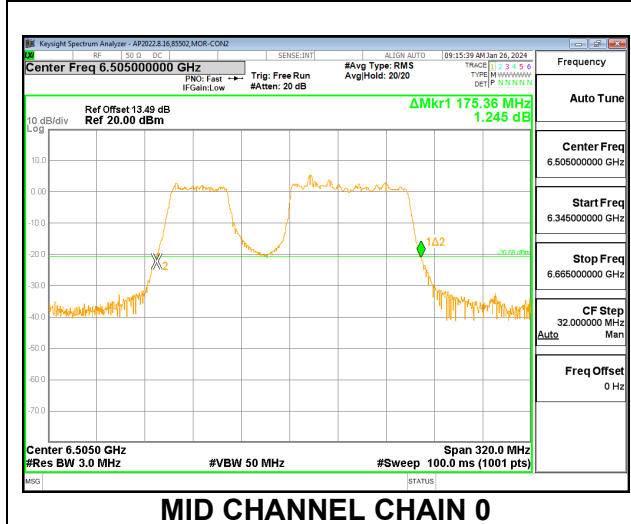

2TX CHAIN 0 + CHAIN 1 CDD OFDMA MODE: 484T+996T (NON-CONTIGUOUS)

Channel	Frequency (MHz)	26 dB Bandwidth Chain 0 (MHz)	26 dB Bandwidth Chain 1 (MHz)	Limit (MHz)	Worst-Case Margin (MHz)
Mid	6505	175.36	173.44	320	-144.64