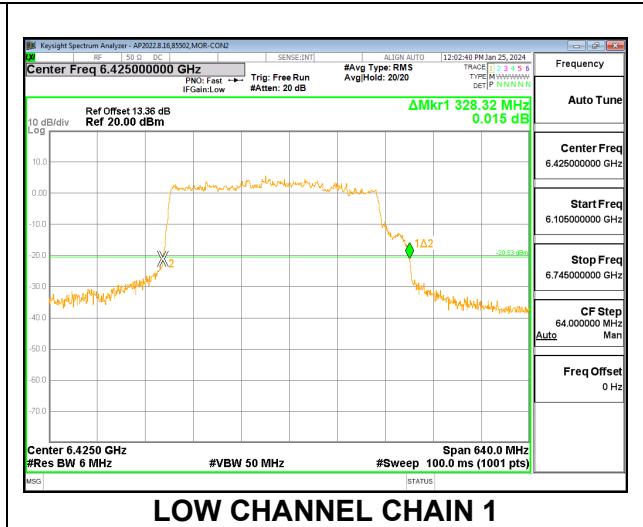

2TX CHAIN 0 + CHAIN 1 CDD OFDMA MODE: 3x996T+484T (CONTIGUOUS)

Channel	Frequency (MHz)	26 dB Bandwidth Chain 0 (MHz)	26 dB Bandwidth Chain 1 (MHz)
Low	6425	328.96	328.32
High	6585	326.40	328.96