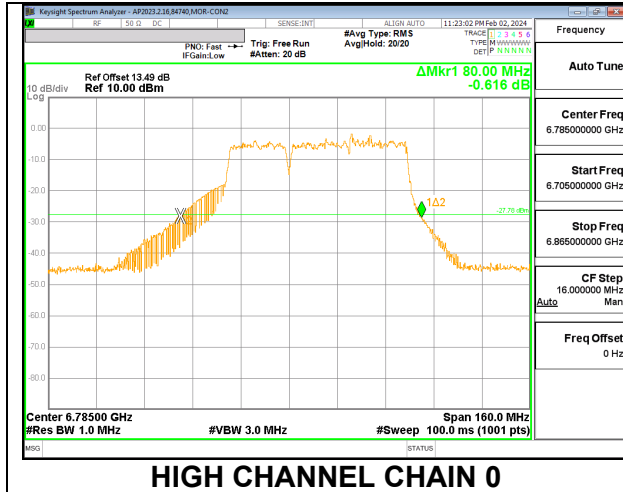

9.3.16. 802.11be EHT80 MODE 2TX IN THE UNII-7 BAND

2TX CHAIN 0 + CHAIN 1 CDD OFDMA MODE: 484T+242T (CONTIGUOUS)

Channel	Frequency (MHz)	26 dB Bandwidth Chain 0 (MHz)	26 dB Bandwidth Chain 1 (MHz)	Limit (MHz)	Worst-Case Margin (MHz)
Low	6625	82.40	81.92	320	-237.60
Mid	6705	81.28	81.92	320	-238.08
High	6785	80.00	83.20	320	-236.80