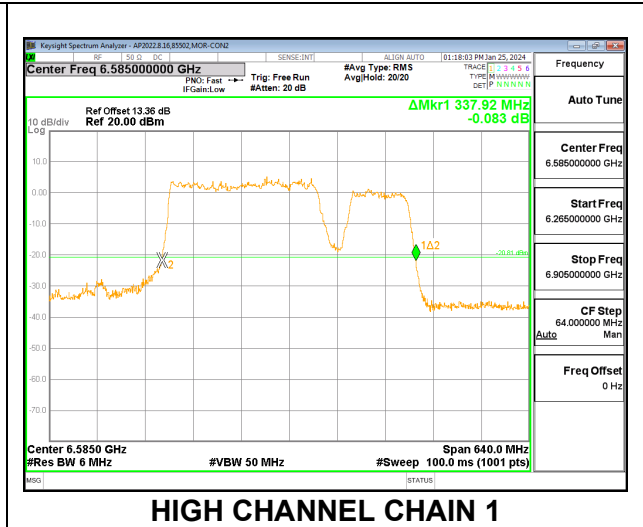

2TX CHAIN 0 + CHAIN 1 CDD OFDMA MODE: 2x996T+484T+996T (NON-CONTIGUOUS)

Channel	Frequency (MHz)	26 dB Bandwidth Chain 0 (MHz)	26 dB Bandwidth Chain 1 (MHz)
Low	6425	337.28	336.64
High	6585	339.84	337.92