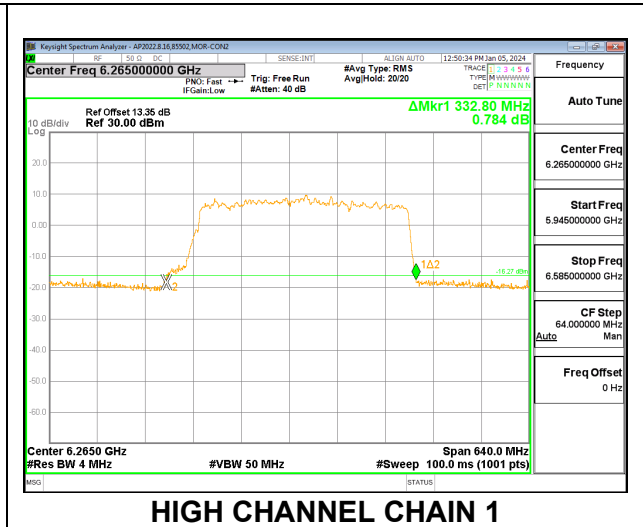

Channel	Frequency (MHz)	26 dB Bandwidth Chain 0 (MHz)	26 dB Bandwidth Chain 1 (MHz)
Low	6105	302.72	269.44
High	6265	275.20	268.80

2TX CHAIN 0 + CHAIN 1 CDD OFDMA MODE: 3x996T (CONTIGUOUS)

Channel	Frequency (MHz)	26 dB Bandwidth Chain 0 (MHz)	26 dB Bandwidth Chain 1 (MHz)
Low	6105	327.68	330.88
High	6265	305.28	325.12

2TX CHAIN 0 + CHAIN 1 CDD OFDMA MODE: 3x996T (NON-CONTIGUOUS)

Channel	Frequency (MHz)	26 dB Bandwidth Chain 0 (MHz)	26 dB Bandwidth Chain 1 (MHz)
Low	6105	336.00	336.00
High	6265	334.72	335.36

2TX CHAIN 0 + CHAIN 1 CDD OFDMA MODE: 3x996T (NON-CONTIGUOUS 2)

Channel	Frequency (MHz)	26 dB Bandwidth Chain 0 (MHz)	26 dB Bandwidth Chain 1 (MHz)
Low	6105	336.64	335.36
High	6265	337.28	336.64

2TX CHAIN 0 + CHAIN 1 CDD OFDMA MODE: 3x996T+484T (CONTIGUOUS)

Channel	Frequency (MHz)	26 dB Bandwidth Chain 0 (MHz)	26 dB Bandwidth Chain 1 (MHz)
Low	6105	328.96	329.60
High	6265	329.96	332.80