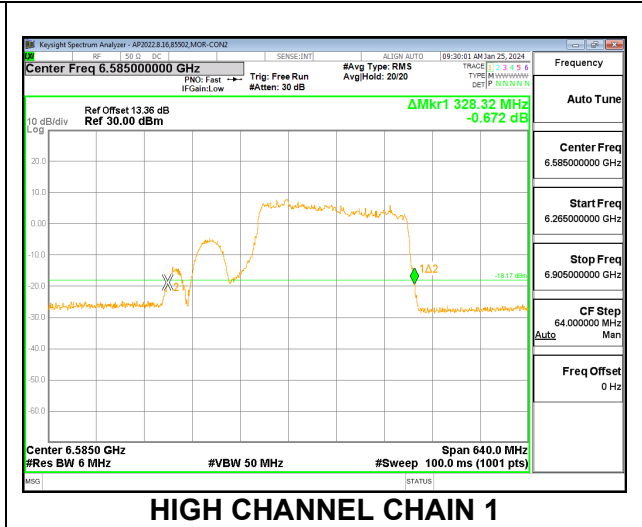

9.3.12. 802.11be EHT320 MODE 2TX IN THE UNII-6 BAND

2TX CHAIN 0 + CHAIN 1 CDD OFDMA MODE: 2x996T+484T (CONTIGUOUS)

Channel	Frequency (MHz)	26 dB Bandwidth Chain 0 (MHz)	26 dB Bandwidth Chain 1 (MHz)
Low	6425	308.48	310.40
High	6585	329.60	328.32