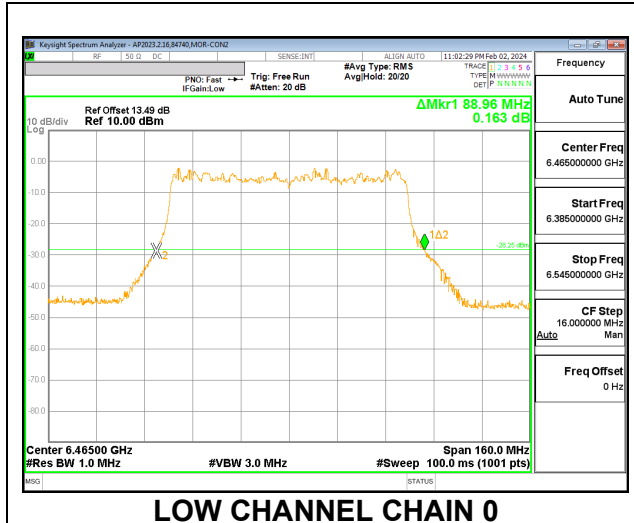

2TX CHAIN 0 + CHAIN 1 CDD OFDMA MODE: 996T

Channel	Frequency (MHz)	26 dB Bandwidth Chain 0 (MHz)	26 dB Bandwidth Chain 1 (MHz)	Limit (MHz)	Worst-Case Margin (MHz)
Low	6465	88.96	87.04	320	-231.04
High	6545	88.00	87.52	320	-232.00