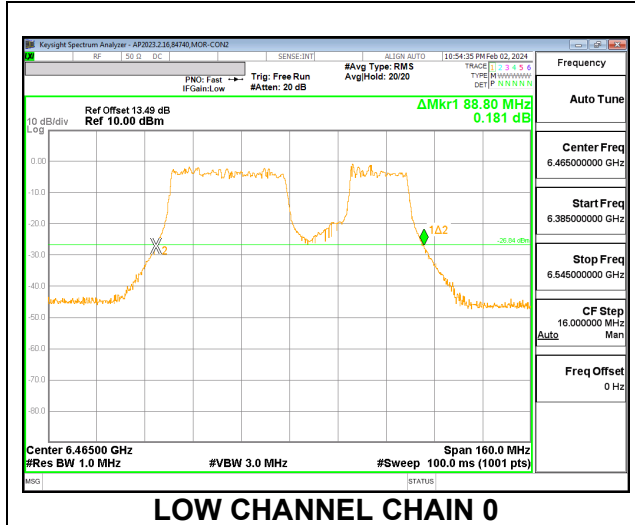

9.3.10. 802.11be EHT80 MODE 2TX IN THE UNII-6 BAND

2TX CHAIN 0 + CHAIN 1 CDD OFDMA MODE: 484T+242T (CONTIGUOUS)

Channel	Frequency (MHz)	26 dB Bandwidth Chain 0 (MHz)	26 dB Bandwidth Chain 1 (MHz)	Limit (MHz)	Worst-Case Margin (MHz)
Low	6465	80.80	81.76	320	-238.24
High	6545	79.84	80.00	320	-240.00

2TX CHAIN 0 + CHAIN 1 CDD OFDMA MODE: 484T+242T (NON-CONTIGUOUS)

Channel	Frequency (MHz)	26 dB Bandwidth Chain 0 (MHz)	26 dB Bandwidth Chain 1 (MHz)	Limit (MHz)	Worst-Case Margin (MHz)
Low	6465	88.80	88.16	320	-231.20
High	6545	88.64	87.84	320	-231.36