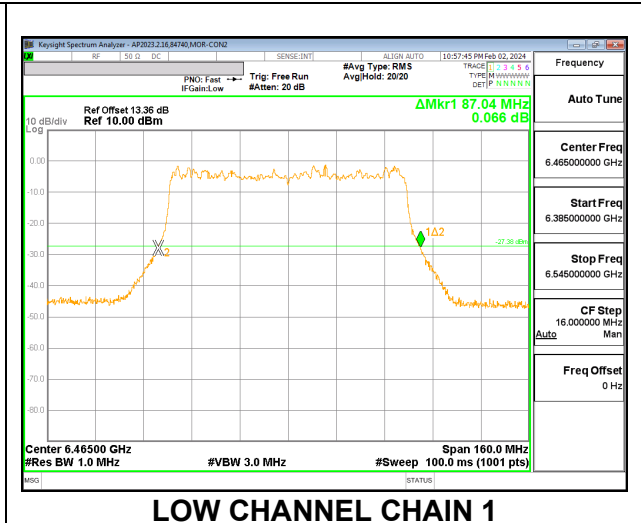

2TX CHAIN 0 + CHAIN 1 CDD OFDMA MODE: 996T

Channel	Frequency (MHz)	26 dB Bandwidth Chain 0 (MHz)	26 dB Bandwidth Chain 1 (MHz)	Limit (MHz)	Worst-Case Margin (MHz)
Low	6465	88.96	87.04	320	-231.04
High	6545	88.00	87.52	320	-232.00