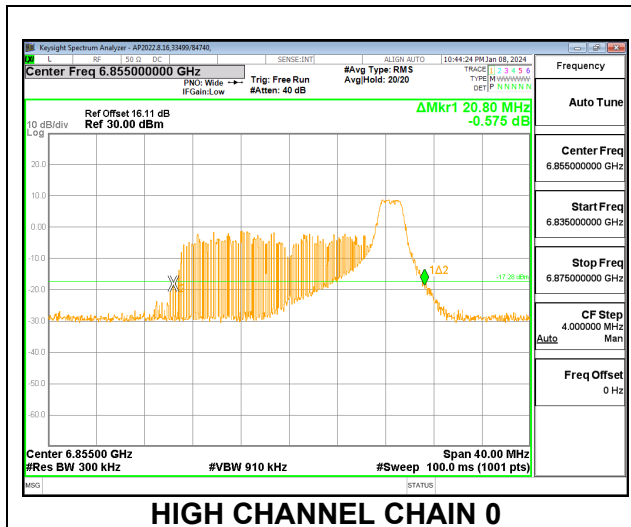

9.3.14. 802.11be EHT20 MODE 2TX IN THE UNII-7 BAND

2TX CHAIN 0 + CHAIN 1 CDD OFDMA MODE: 26T

Channel	Frequency (MHz)	26 dB Bandwidth Chain 0 (MHz)	26 dB Bandwidth Chain 1 (MHz)	Limit (MHz)	Worst-Case Margin (MHz)
Low	6535	19.96	20.12	320	-299.88
Mid	6695	20.32	20.28	320	-299.68
High	6855	20.80	20.32	320	-299.20