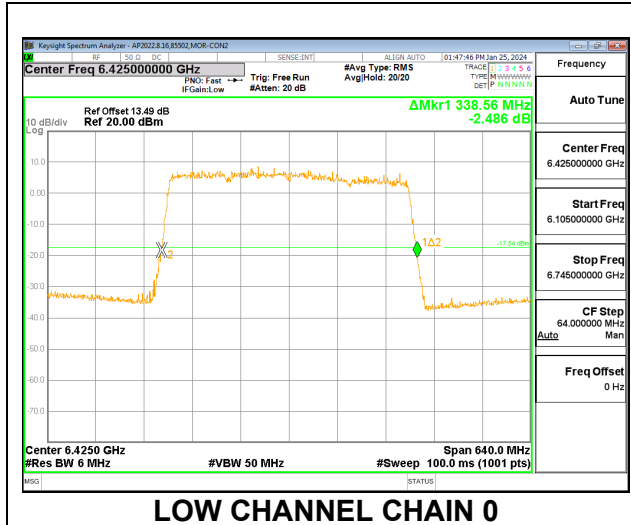

2TX CHAIN 0 + CHAIN 1 CDD OFDMA MODE: 4x996T

Channel	Frequency (MHz)	26 dB Bandwidth Chain 0 (MHz)	26 dB Bandwidth Chain 1 (MHz)
Low	6425	338.56	337.28
High	6585	337.92	337.28