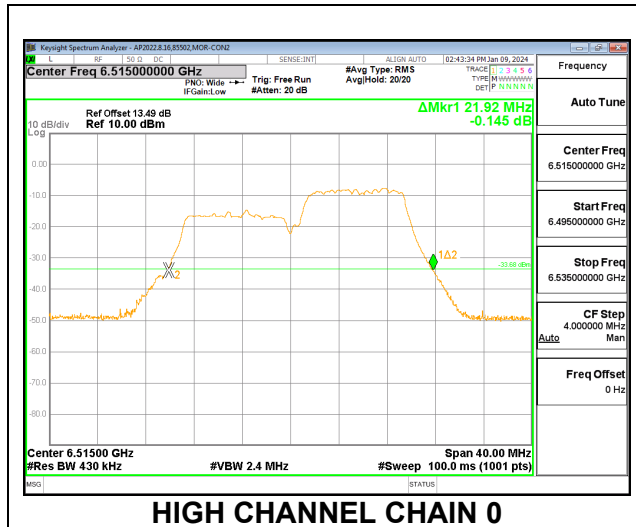

2TX CHAIN 0 + CHAIN 1 CDD OFDMA MODE: 106T

Channel	Frequency (MHz)	26 dB Bandwidth Chain 0 (MHz)	26 dB Bandwidth Chain 1 (MHz)	Limit (MHz)	Worst-Case Margin (MHz)
Low	6435	20.72	21.04	320	-298.96
Mid	6475	21.12	21.36	320	-298.64
High	6515	21.92	21.24	320	-298.08