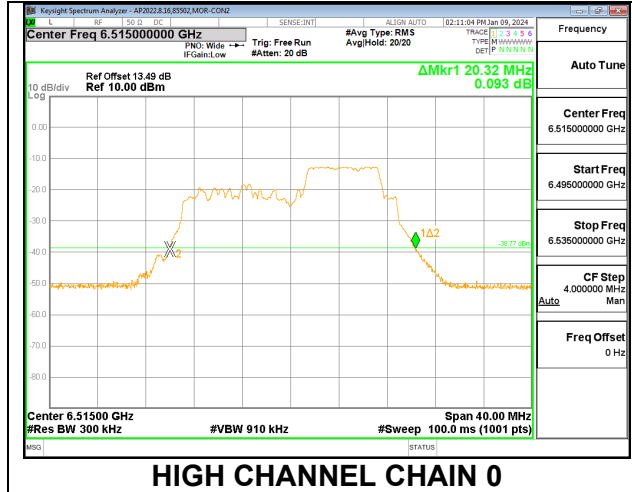

2TX CHAIN 0 + CHAIN 1 CDD OFDMA MODE: 52T+26T

Channel	Frequency (MHz)	26 dB Bandwidth Chain 0 (MHz)	26 dB Bandwidth Chain 1 (MHz)	Limit (MHz)	Worst-Case Margin (MHz)
Low	6435	19.96	19.52	320	-300.04
Mid	6475	20.00	19.52	320	-300.00
High	6515	20.32	19.64	320	-299.68