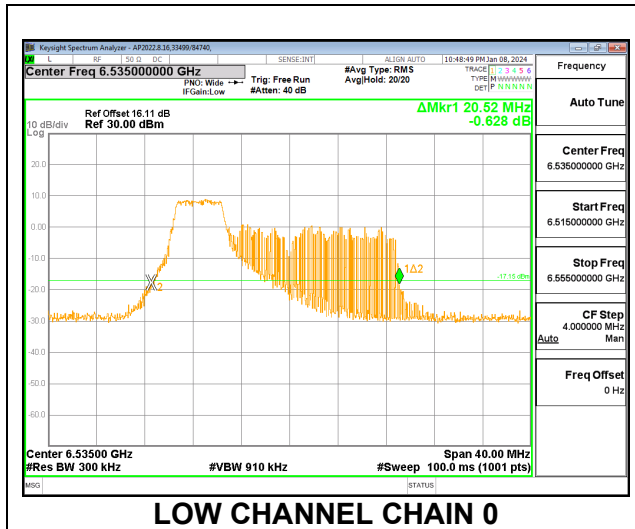

2TX CHAIN 0 + CHAIN 1 CDD OFDMA MODE: 52T

Channel	Frequency (MHz)	26 dB Bandwidth Chain 0 (MHz)	26 dB Bandwidth Chain 1 (MHz)	Limit (MHz)	Worst-Case Margin (MHz)
Low	6535	20.52	20.44	320	-299.48
Mid	6695	20.36	20.48	320	-299.52
High	6855	21.20	20.60	320	-298.80