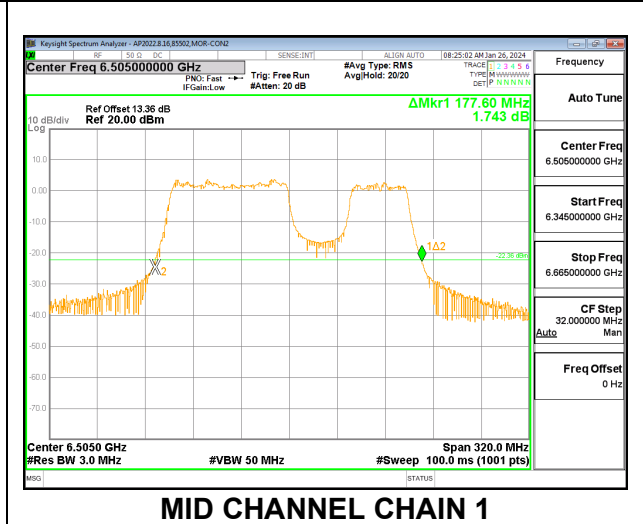

2TX CHAIN 0 + CHAIN 1 CDD OFDMA MODE: 996T+484T (NON-CONTIGUOUS)

Channel	Frequency (MHz)	26 dB Bandwidth Chain 0 (MHz)	26 dB Bandwidth Chain 1 (MHz)	Limit (MHz)	Worst-Case Margin (MHz)
Mid	6505	177.92	177.60	320	-142.08