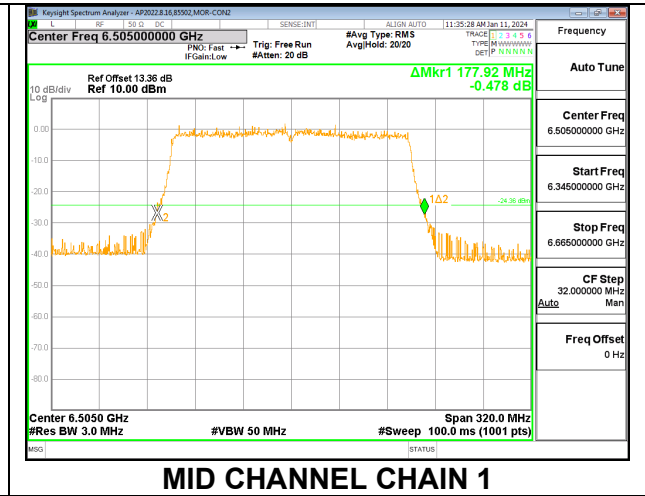

2TX CHAIN 0 + CHAIN 1 CDD OFDMA MODE: 2x996T

Channel	Frequency (MHz)	26 dB Bandwidth Chain 0 (MHz)	26 dB Bandwidth Chain 1 (MHz)	Limit (MHz)	Worst-Case Margin (MHz)
Mid	6505	176.64	177.92	320	-142.08