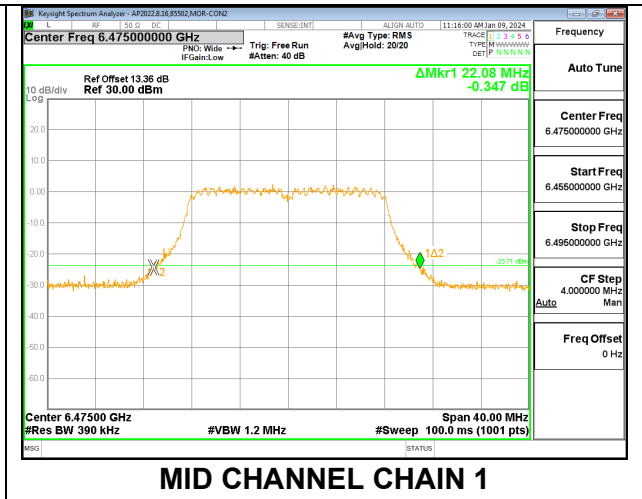

Channel	Frequency (MHz)	26 dB Bandwidth Chain 0 (MHz)	26 dB Bandwidth Chain 1 (MHz)
Low	6105	336.64	337.28
High	6265	337.92	337.28

2TX CHAIN 0 + CHAIN 1 CDD OFDMA MODE: 2x996T+484T+996T (NON-CONTIGUOUS 2)

Channel	Frequency (MHz)	26 dB Bandwidth Chain 0 (MHz)	26 dB Bandwidth Chain 1 (MHz)
Low	6105	337.28	338.56
High	6265	339.20	339.20

2TX CHAIN 0 + CHAIN 1 CDD OFDMA MODE: 4x996T

Channel	Frequency (MHz)	26 dB Bandwidth Chain 0 (MHz)	26 dB Bandwidth Chain 1 (MHz)
Low	6105	337.28	337.92
High	6265	334.72	339.20

9.3.7. 802.11a MODE 2TX IN THE UNII-6 BAND

2TX CHAIN 0 + CHAIN 1 CDD OFDMA MODE

Channel	Frequency (MHz)	26 dB Bandwidth Chain 0 (MHz)	26 dB Bandwidth Chain 1 (MHz)	Limit (MHz)	Worst-Case Margin (MHz)
Low	6435	23.00	22.88	320	-297.00
Mid	6475	23.56	22.08	320	-296.44
High	6515	22.76	21.72	320	-297.24