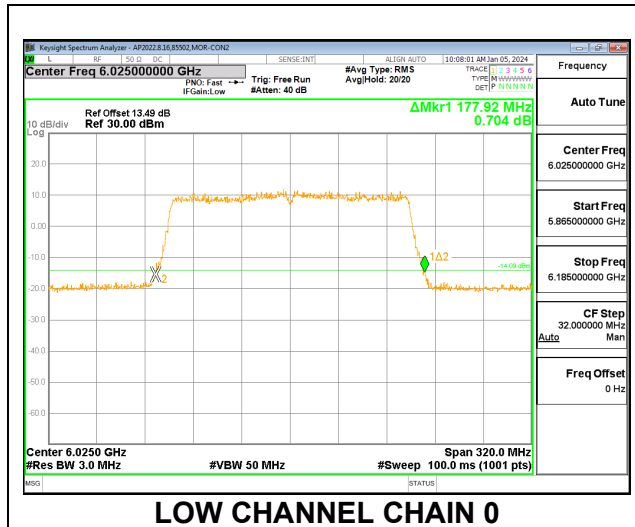

2TX CHAIN 0 + CHAIN 1 CDD OFDMA MODE: 2x996T

Channel	Frequency (MHz)	26 dB Bandwidth Chain 0 (MHz)	26 dB Bandwidth Chain 1 (MHz)	Limit (MHz)	Worst-Case Margin (MHz)
Low	6025	177.92	180.80	320	-139.20
Mid	6185	177.60	178.56	320	-141.44
High	6345	176.64	177.92	320	-142.08