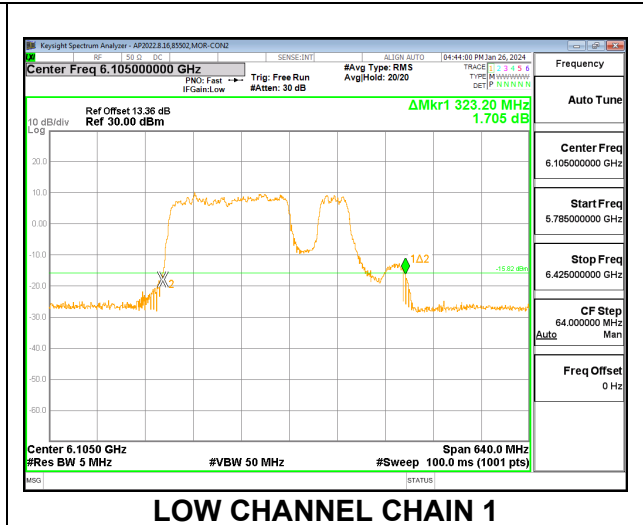

2TX CHAIN 0 + CHAIN 1 CDD OFDMA MODE: 2x996T

Channel	Frequency (MHz)	26 dB Bandwidth Chain 0 (MHz)	26 dB Bandwidth Chain 1 (MHz)	Limit (MHz)	Worst-Case Margin (MHz)
Low	6025	177.92	180.80	320	-139.20
Mid	6185	177.60	178.56	320	-141.44
High	6345	176.64	177.92	320	-142.08

9.3.6. 802.11be EHT320 MODE 2TX IN THE UNII-5 BAND

2TX CHAIN 0 + CHAIN 1 CDD OFDMA MODE: 2x996T+484T (CONTIGUOUS)

Channel	Frequency (MHz)	26 dB Bandwidth Chain 0 (MHz)	26 dB Bandwidth Chain 1 (MHz)
Low	6105	311.68	311.04
High	6265	324.48	327.04

2TX CHAIN 0 + CHAIN 1 CDD OFDMA MODE: 2x996T+484T (NON-CONTIGUOUS)

Channel	Frequency (MHz)	26 dB Bandwidth Chain 0 (MHz)	26 dB Bandwidth Chain 1 (MHz)
Low	6105	321.28	323.20
High	6265	297.60	321.92

2TX CHAIN 0 + CHAIN 1 CDD OFDMA MODE: 996T+484T+996T (NON-CONTIGUOUS)