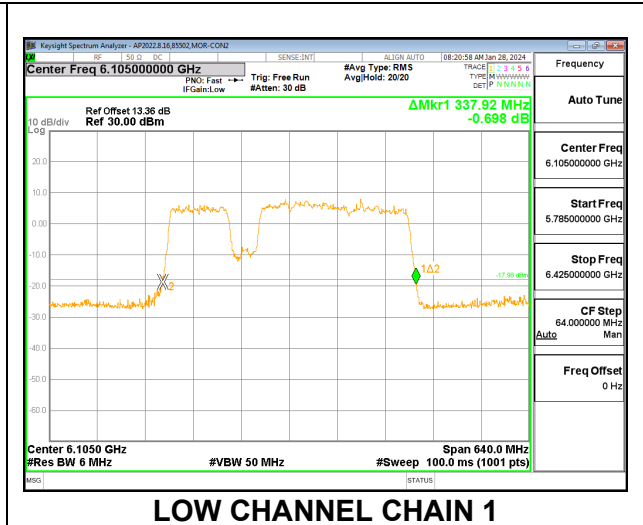

2TX CHAIN 0 + CHAIN 1 CDD OFDMA MODE: 996T+484T+2x996T (NON-CONTIGUOUS)

Channel	Frequency (MHz)	26 dB Bandwidth Chain 0 (MHz)	26 dB Bandwidth Chain 1 (MHz)
Low	6105	338.56	337.92
High	6265	336.64	336.64