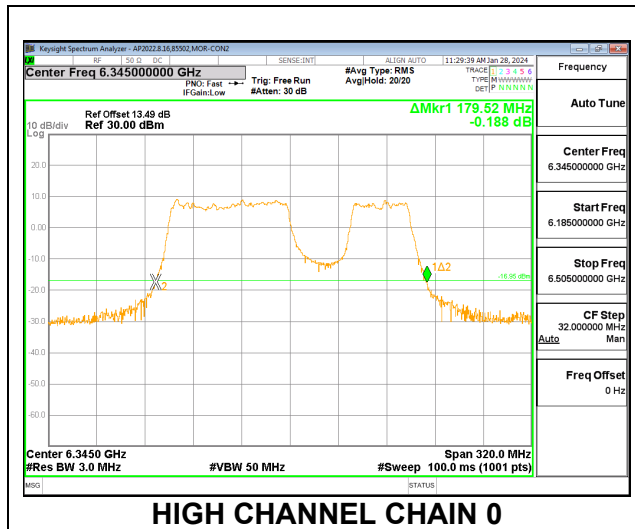

2TX CHAIN 0 + CHAIN 1 CDD OFDMA MODE: 996T+484T (NON-CONTIGUOUS)

Channel	Frequency (MHz)	26 dB Bandwidth Chain 0 (MHz)	26 dB Bandwidth Chain 1 (MHz)	Limit (MHz)	Worst-Case Margin (MHz)
Low	6025	176.64	175.68	320	-143.36
Mid	6185	178.56	177.60	320	-141.44
High	6345	179.52	179.52	320	-140.48

2TX CHAIN 0 + CHAIN 1 CDD OFDMA MODE: 484T+996T (NON-CONTIGUOUS)

Channel	Frequency (MHz)	26 dB Bandwidth Chain 0 (MHz)	26 dB Bandwidth Chain 1 (MHz)	Limit (MHz)	Worst-Case Margin (MHz)
Low	6025	176.64	173.76	320	-143.36
Mid	6185	177.92	173.12	320	-142.08
High	6345	174.08	174.12	320	-145.88