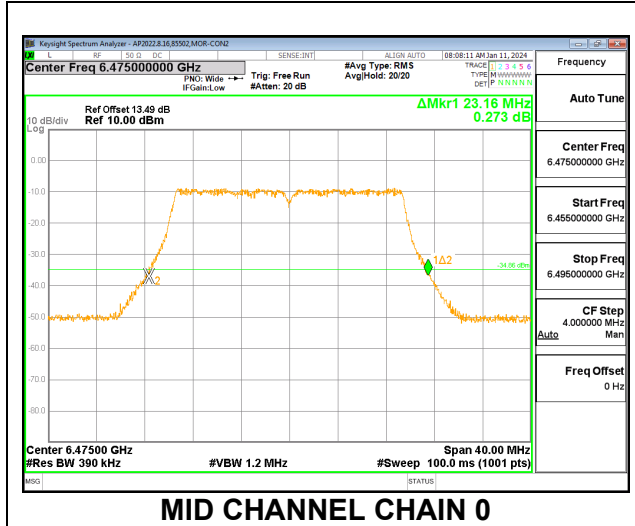

2TX CHAIN 0 + CHAIN 1 CDD OFDMA MODE: 242T

Channel	Frequency (MHz)	26 dB Bandwidth Chain 0 (MHz)	26 dB Bandwidth Chain 1 (MHz)	Limit (MHz)	Worst-Case Margin (MHz)
Low	6435	23.00	22.72	320	-297.00
Mid	6475	23.16	22.56	320	-296.84
High	6515	22.96	22.48	320	-297.04