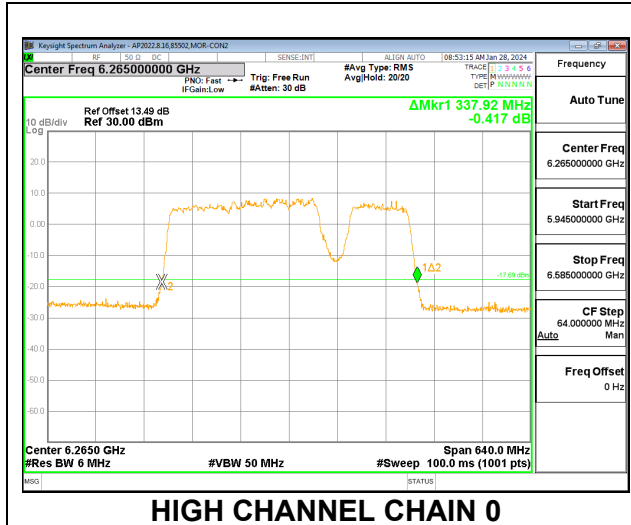

2TX CHAIN 0 + CHAIN 1 CDD OFDMA MODE: 2x996T+484T+996T (NON-CONTIGUOUS)

Channel	Frequency (MHz)	26 dB Bandwidth Chain 0 (MHz)	26 dB Bandwidth Chain 1 (MHz)
Low	6105	336.64	337.28
High	6265	337.92	337.28