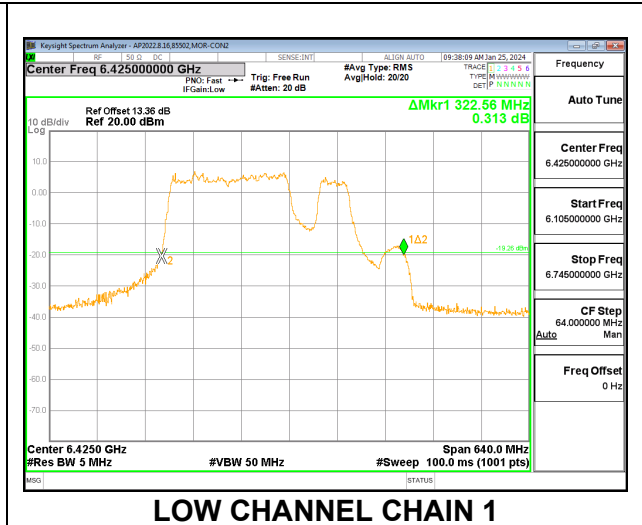

2TX CHAIN 0 + CHAIN 1 CDD OFDMA MODE: 2x996T+484T (NON-CONTIGUOUS)

Channel	Frequency (MHz)	26 dB Bandwidth Chain 0 (MHz)	26 dB Bandwidth Chain 1 (MHz)
Low	6425	321.28	322.56
High	6585	316.80	316.80