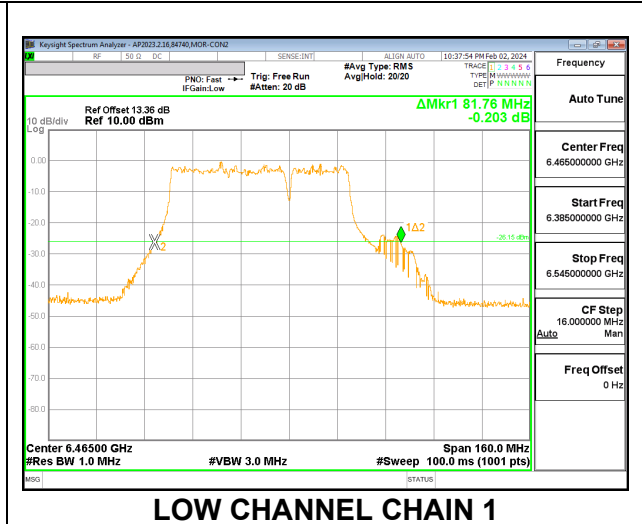

9.3.9. 802.11be EHT40 MODE 2TX IN THE UNII-6 BAND

2TX CHAIN 0 + CHAIN 1 CDD OFDMA MODE: 484T

Channel	Frequency (MHz)	26 dB Bandwidth Chain 0 (MHz)	26 dB Bandwidth Chain 1 (MHz)	Limit (MHz)	Worst-Case Margin (MHz)
Low	6445	46.16	46.24	320	-273.76
Mid	6485	45.84	45.68	320	-274.16
High	6525	44.96	45.04	320	-274.96

9.3.10. 802.11be EHT80 MODE 2TX IN THE UNII-6 BAND

2TX CHAIN 0 + CHAIN 1 CDD OFDMA MODE: 484T+242T (CONTIGUOUS)

Channel	Frequency (MHz)	26 dB Bandwidth Chain 0 (MHz)	26 dB Bandwidth Chain 1 (MHz)	Limit (MHz)	Worst-Case Margin (MHz)
Low	6465	80.80	81.76	320	-238.24
High	6545	79.84	80.00	320	-240.00