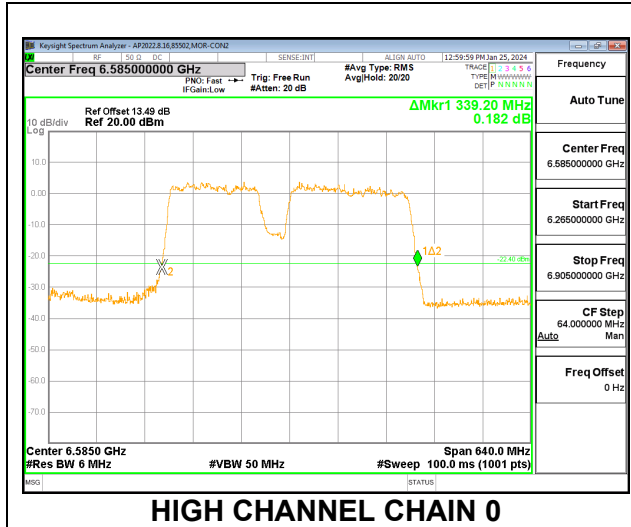

2TX CHAIN 0 + CHAIN 1 CDD OFDMA MODE: 996T+484T+2x996T (NON-CONTIGUOUS 2)

Channel	Frequency (MHz)	26 dB Bandwidth Chain 0 (MHz)	26 dB Bandwidth Chain 1 (MHz)
Low	6425	337.28	337.28
High	6585	339.20	337.28