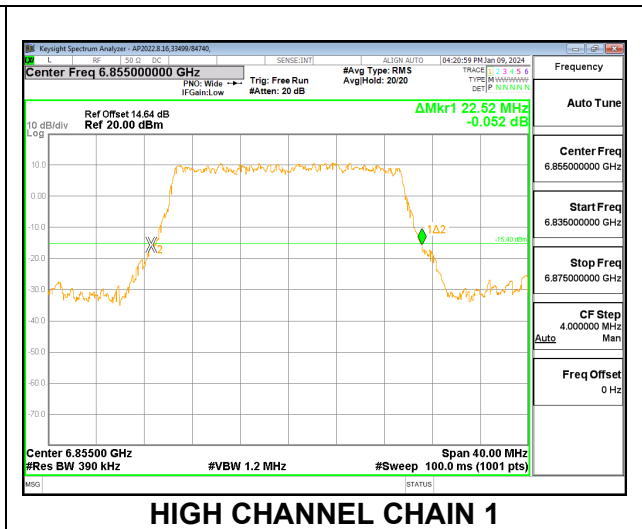

2TX CHAIN 0 + CHAIN 1 CDD OFDMA MODE: 242T

Channel	Frequency (MHz)	26 dB Bandwidth Chain 0 (MHz)	26 dB Bandwidth Chain 1 (MHz)	Limit (MHz)	Worst-Case Margin (MHz)
Low	6535	22.76	22.48	320	-297.24
Mid	6695	22.32	22.76	320	-297.24
High	6855	22.76	22.52	320	-297.24