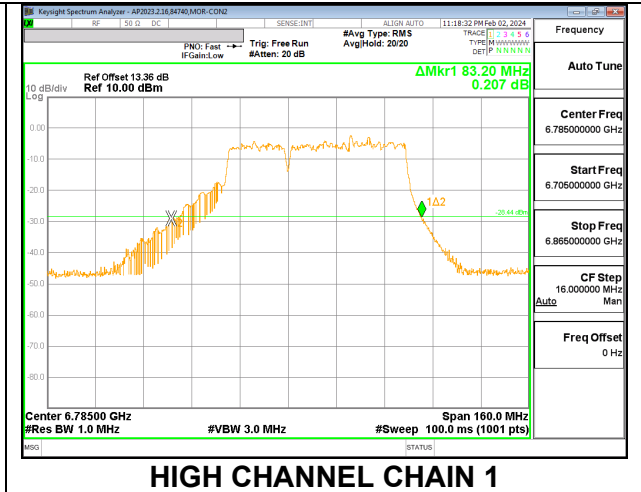

9.3.16. 802.11be EHT80 MODE 2TX IN THE UNII-7 BAND

2TX CHAIN 0 + CHAIN 1 CDD OFDMA MODE: 484T+242T (CONTIGUOUS)

Channel	Frequency (MHz)	26 dB Bandwidth Chain 0 (MHz)	26 dB Bandwidth Chain 1 (MHz)	Limit (MHz)	Worst-Case Margin (MHz)
Low	6625	82.40	81.92	320	-237.60
Mid	6705	81.28	81.92	320	-238.08
High	6785	80.00	83.20	320	-236.80