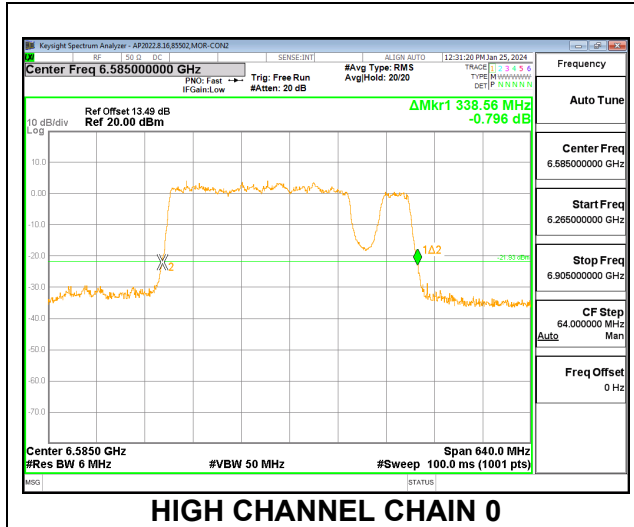

2TX CHAIN 0 + CHAIN 1 CDD OFDMA MODE: 3x996T+484T (NON-CONTIGUOUS)

Channel	Frequency (MHz)	26 dB Bandwidth Chain 0 (MHz)	26 dB Bandwidth Chain 1 (MHz)
Low	6425	337.28	337.28
High	6585	338.56	339.20