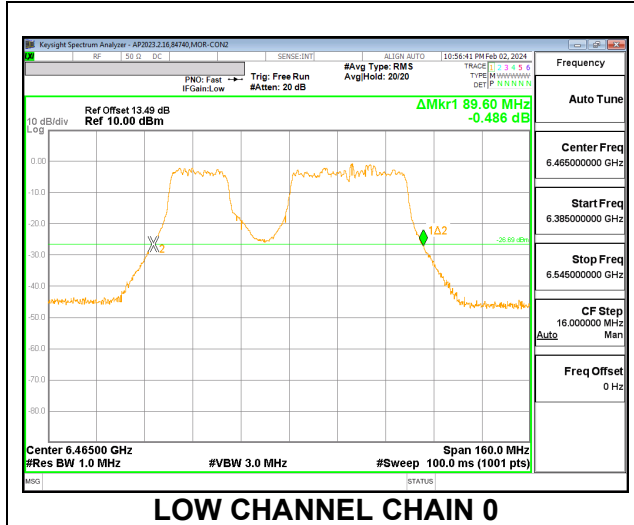

2TX CHAIN 0 + CHAIN 1 CDD OFDMA MODE: 242T+484T (NON-CONTIGUOUS)

Channel	Frequency (MHz)	26 dB Bandwidth Chain 0 (MHz)	26 dB Bandwidth Chain 1 (MHz)	Limit (MHz)	Worst-Case Margin (MHz)
Low	6465	89.60	89.60	320	-230.40
High	6545	87.84	88.96	320	-231.04