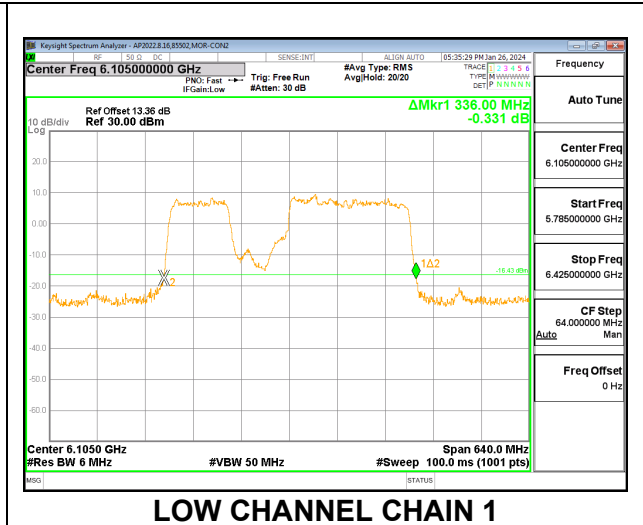

Channel	Frequency (MHz)	26 dB Bandwidth Chain 0 (MHz)	26 dB Bandwidth Chain 1 (MHz)
Low	6105	330.24	328.32
High	6265	331.52	332.80

2TX CHAIN 0 + CHAIN 1 CDD OFDMA MODE: 996T+484T+996T (NON-CONTIGUOUS 2)

Channel	Frequency (MHz)	26 dB Bandwidth Chain 0 (MHz)	26 dB Bandwidth Chain 1 (MHz)
Low	6105	302.72	269.44
High	6265	275.20	268.80

2TX CHAIN 0 + CHAIN 1 CDD OFDMA MODE: 3x996T (CONTIGUOUS)

Channel	Frequency (MHz)	26 dB Bandwidth Chain 0 (MHz)	26 dB Bandwidth Chain 1 (MHz)
Low	6105	327.68	330.88
High	6265	305.28	325.12

2TX CHAIN 0 + CHAIN 1 CDD OFDMA MODE: 3x996T (NON-CONTIGUOUS)

Channel	Frequency (MHz)	26 dB Bandwidth Chain 0 (MHz)	26 dB Bandwidth Chain 1 (MHz)
Low	6105	336.00	336.00
High	6265	334.72	335.36

2TX CHAIN 0 + CHAIN 1 CDD OFDMA MODE: 3x996T (NON-CONTIGUOUS 2)