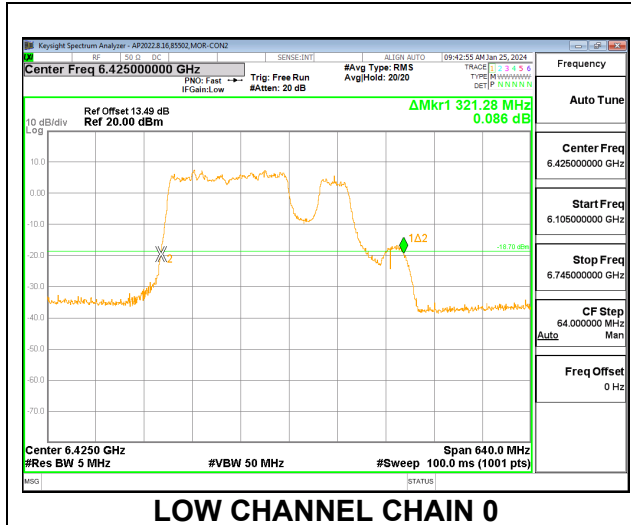

2TX CHAIN 0 + CHAIN 1 CDD OFDMA MODE: 2x996T+484T (NON-CONTIGUOUS)

Channel	Frequency (MHz)	26 dB Bandwidth Chain 0 (MHz)	26 dB Bandwidth Chain 1 (MHz)
Low	6425	321.28	322.56
High	6585	316.80	316.80