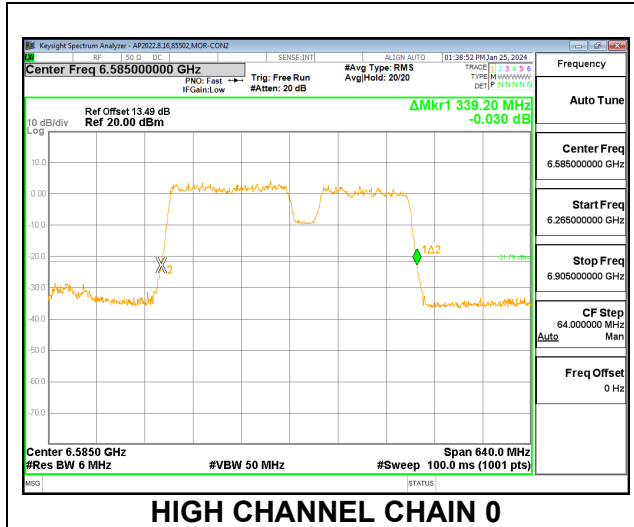

2TX CHAIN 0 + CHAIN 1 CDD OFDMA MODE: 2x996T+484T+996T (NON-CONTIGUOUS 2)

Channel	Frequency (MHz)	26 dB Bandwidth Chain 0 (MHz)	26 dB Bandwidth Chain 1 (MHz)
Low	6425	338.56	337.92
High	6585	339.20	337.92