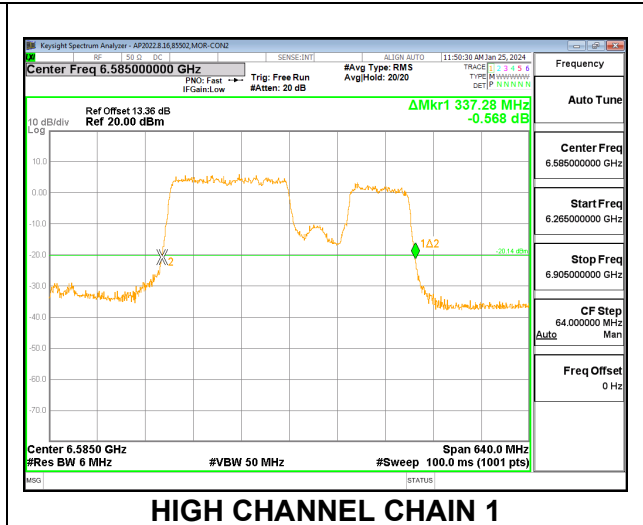

2TX CHAIN 0 + CHAIN 1 CDD OFDMA MODE: 3x996T (NON-CONTIGUOUS 2)

Channel	Frequency (MHz)	26 dB Bandwidth Chain 0 (MHz)	26 dB Bandwidth Chain 1 (MHz)
Low	6425	337.28	336.00
High	6585	338.56	337.28