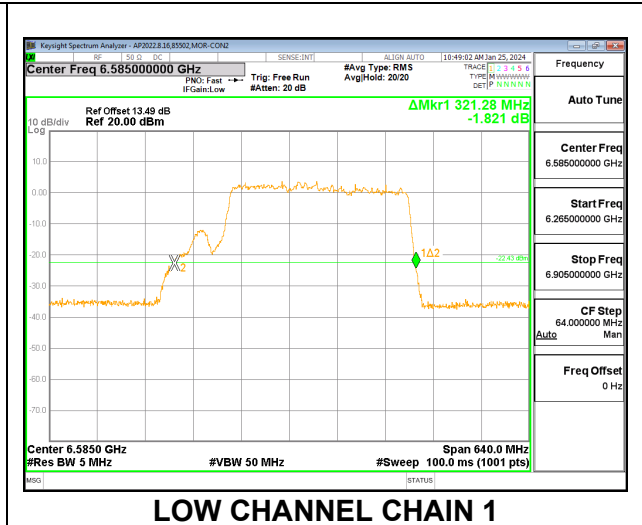

2TX CHAIN 0 + CHAIN 1 CDD OFDMA MODE: 3x996T (CONTIGUOUS)

Channel	Frequency (MHz)	26 dB Bandwidth Chain 0 (MHz)	26 dB Bandwidth Chain 1 (MHz)
Low	6425	328.96	328.96
High	6585	321.28	305.92