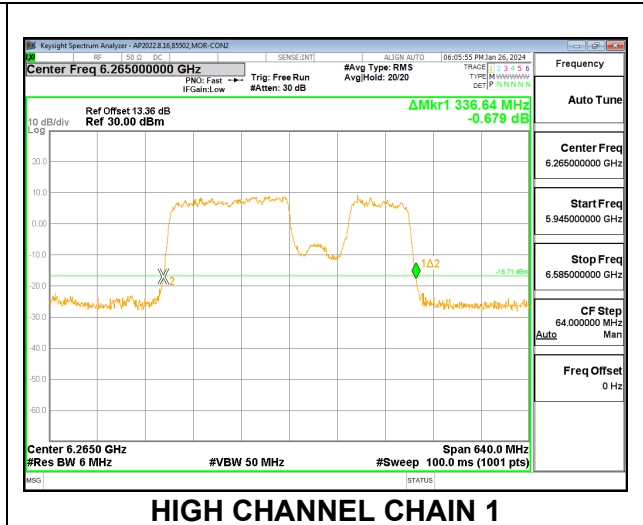

2TX CHAIN 0 + CHAIN 1 CDD OFDMA MODE: 3x996T (NON-CONTIGUOUS 2)

Channel	Frequency (MHz)	26 dB Bandwidth Chain 0 (MHz)	26 dB Bandwidth Chain 1 (MHz)
Low	6105	336.64	335.36
High	6265	337.28	336.64