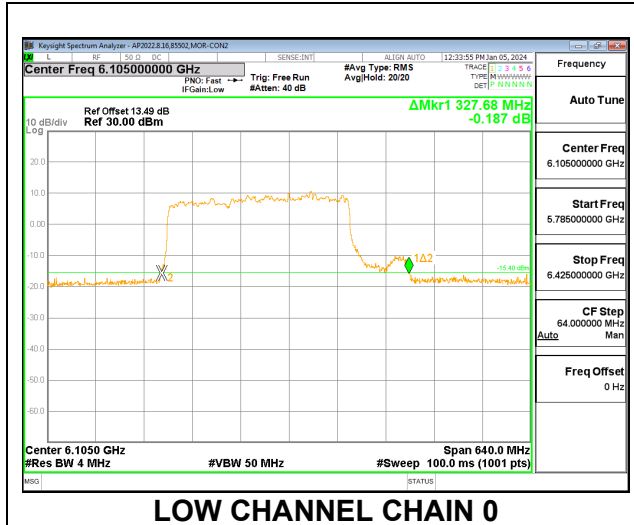

2TX CHAIN 0 + CHAIN 1 CDD OFDMA MODE: 2x996T+484T (NON-CONTIGUOUS)

Channel	Frequency (MHz)	26 dB Bandwidth Chain 0 (MHz)	26 dB Bandwidth Chain 1 (MHz)
Low	6105	321.28	323.20
High	6265	297.60	321.92

2TX CHAIN 0 + CHAIN 1 CDD OFDMA MODE: 996T+484T+996T (NON-CONTIGUOUS)

Channel	Frequency (MHz)	26 dB Bandwidth Chain 0 (MHz)	26 dB Bandwidth Chain 1 (MHz)
Low	6105	330.24	328.32
High	6265	331.52	332.80

2TX CHAIN 0 + CHAIN 1 CDD OFDMA MODE: 996T+484T+996T (NON-CONTIGUOUS 2)

Channel	Frequency (MHz)	26 dB Bandwidth Chain 0 (MHz)	26 dB Bandwidth Chain 1 (MHz)
Low	6105	302.72	269.44
High	6265	275.20	268.80

2TX CHAIN 0 + CHAIN 1 CDD OFDMA MODE: 3x996T (CONTIGUOUS)

Channel	Frequency (MHz)	26 dB Bandwidth Chain 0 (MHz)	26 dB Bandwidth Chain 1 (MHz)
Low	6105	327.68	330.88
High	6265	305.28	325.12