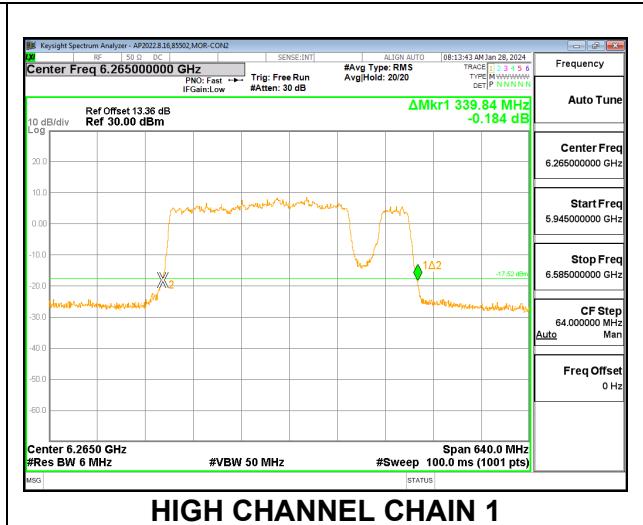

Channel	Frequency (MHz)	26 dB Bandwidth Chain 0 (MHz)	26 dB Bandwidth Chain 1 (MHz)
Low	6105	336.64	335.36
High	6265	337.28	336.64

2TX CHAIN 0 + CHAIN 1 CDD OFDMA MODE: 3x996T+484T (CONTIGUOUS)

Channel	Frequency (MHz)	26 dB Bandwidth Chain 0 (MHz)	26 dB Bandwidth Chain 1 (MHz)
Low	6105	328.96	329.60
High	6265	329.96	332.80

2TX CHAIN 0 + CHAIN 1 CDD OFDMA MODE: 3x996T+484T (NON-CONTIGUOUS)

Channel	Frequency (MHz)	26 dB Bandwidth Chain 0 (MHz)	26 dB Bandwidth Chain 1 (MHz)
Low	6105	336.64	336.00
High	6265	337.28	339.84

2TX CHAIN 0 + CHAIN 1 CDD OFDMA MODE: 996T+484T+2x996T (NON-CONTIGUOUS)