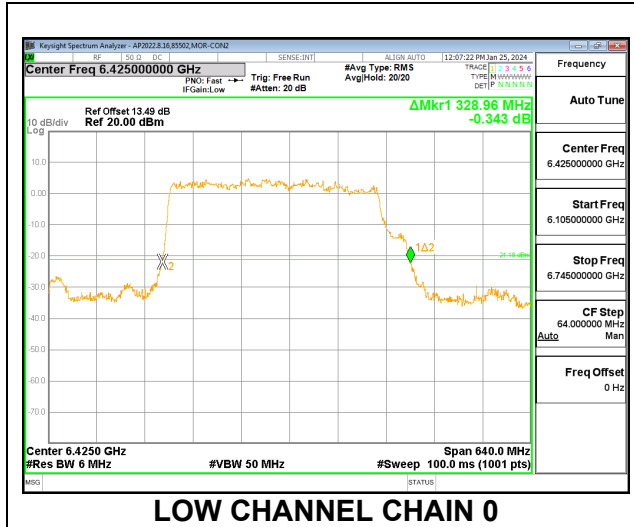

2TX CHAIN 0 + CHAIN 1 CDD OFDMA MODE: 3x996T+484T (CONTIGUOUS)

Channel	Frequency (MHz)	26 dB Bandwidth Chain 0 (MHz)	26 dB Bandwidth Chain 1 (MHz)
Low	6425	328.96	328.32
High	6585	326.40	328.96