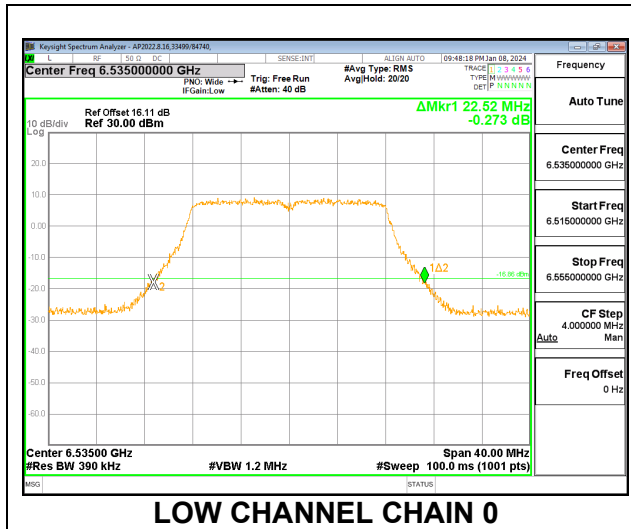

9.3.13. 802.11a MODE 2TX IN THE UNII-7 BAND

2TX CHAIN 0 + CHAIN 1 CDD OFDMA MODE

Channel	Frequency (MHz)	26 dB Bandwidth Chain 0 (MHz)	26 dB Bandwidth Chain 1 (MHz)	Limit (MHz)	Worst-Case Margin (MHz)
Low	6535	22.52	21.36	320	-297.48
Mid	6695	22.40	21.64	320	-297.60
High	6855	22.40	21.60	320	-297.60