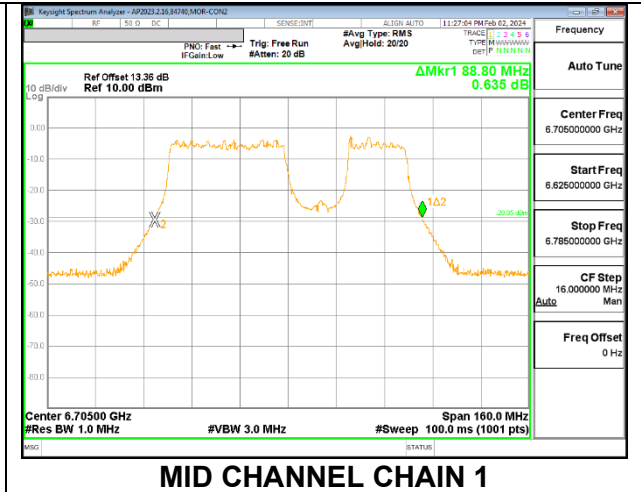

2TX CHAIN 0 + CHAIN 1 CDD OFDMA MODE: 484T+242T (NON-CONTIGUOUS)

Channel	Frequency (MHz)	26 dB Bandwidth Chain 0 (MHz)	26 dB Bandwidth Chain 1 (MHz)	Limit (MHz)	Worst-Case Margin (MHz)
Low	6625	88.95	88.00	320	-231.05
Mid	6705	90.08	88.80	320	-229.92
High	6785	88.80	88.96	320	-231.04