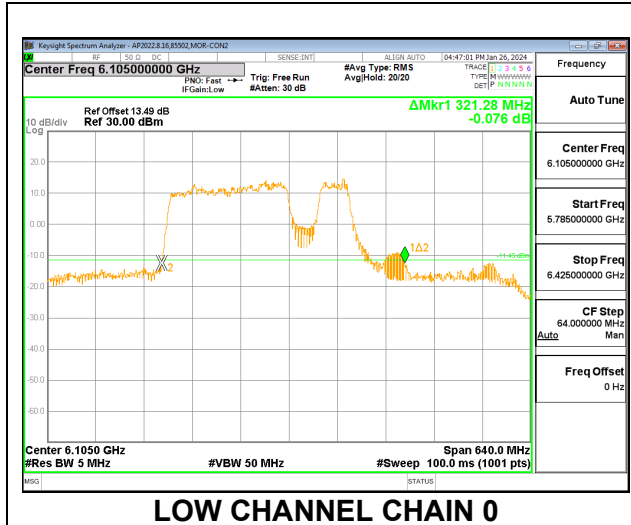

2TX CHAIN 0 + CHAIN 1 CDD OFDMA MODE: 2x996T

Channel	Frequency (MHz)	26 dB Bandwidth Chain 0 (MHz)	26 dB Bandwidth Chain 1 (MHz)	Limit (MHz)	Worst-Case Margin (MHz)
Low	6025	177.92	180.80	320	-139.20
Mid	6185	177.60	178.56	320	-141.44
High	6345	176.64	177.92	320	-142.08

9.3.6. 802.11be EHT320 MODE 2TX IN THE UNII-5 BAND

2TX CHAIN 0 + CHAIN 1 CDD OFDMA MODE: 2x996T+484T (CONTIGUOUS)

Channel	Frequency (MHz)	26 dB Bandwidth Chain 0 (MHz)	26 dB Bandwidth Chain 1 (MHz)
Low	6105	311.68	311.04
High	6265	324.48	327.04

2TX CHAIN 0 + CHAIN 1 CDD OFDMA MODE: 2x996T+484T (NON-CONTIGUOUS)

Channel	Frequency (MHz)	26 dB Bandwidth Chain 0 (MHz)	26 dB Bandwidth Chain 1 (MHz)
Low	6105	321.28	323.20
High	6265	297.60	321.92

2TX CHAIN 0 + CHAIN 1 CDD OFDMA MODE: 996T+484T+996T (NON-CONTIGUOUS)