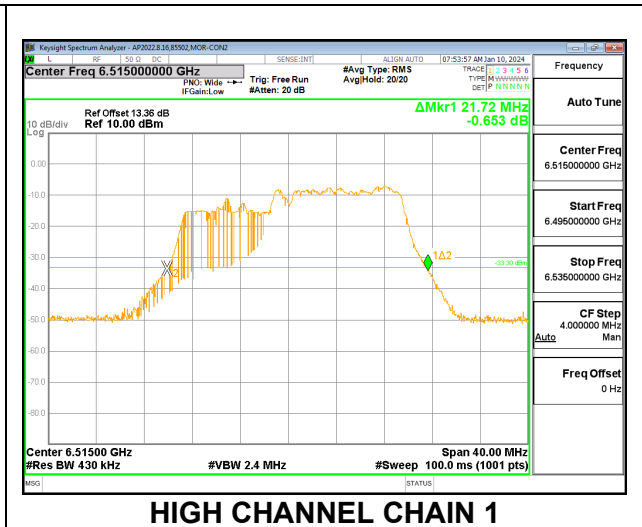

2TX CHAIN 0 + CHAIN 1 CDD OFDMA MODE: 106T+26T

Channel	Frequency (MHz)	26 dB Bandwidth Chain 0 (MHz)	26 dB Bandwidth Chain 1 (MHz)	Limit (MHz)	Worst-Case Margin (MHz)
Low	6435	21.28	21.48	320	-298.52
Mid	6475	21.44	21.48	320	-298.52
High	6515	21.64	21.72	320	-298.28