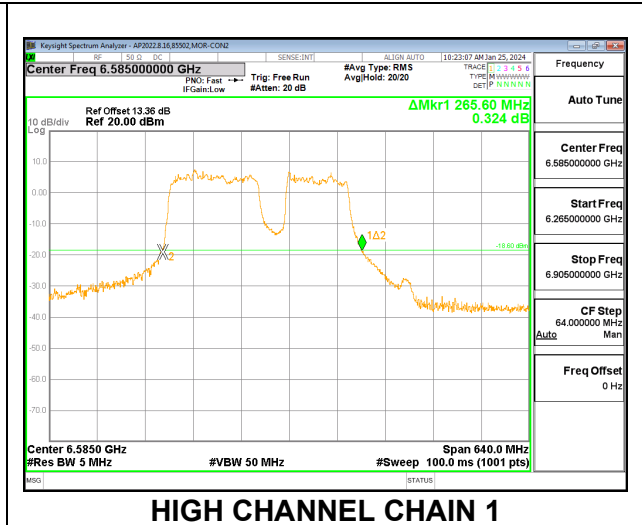

2TX CHAIN 0 + CHAIN 1 CDD OFDMA MODE: 996T+484T+996T (NON-CONTIGUOUS 2)

Channel	Frequency (MHz)	26 dB Bandwidth Chain 0 (MHz)	26 dB Bandwidth Chain 1 (MHz)
Low	6425	270.08	272.00
High	6585	273.92	265.60