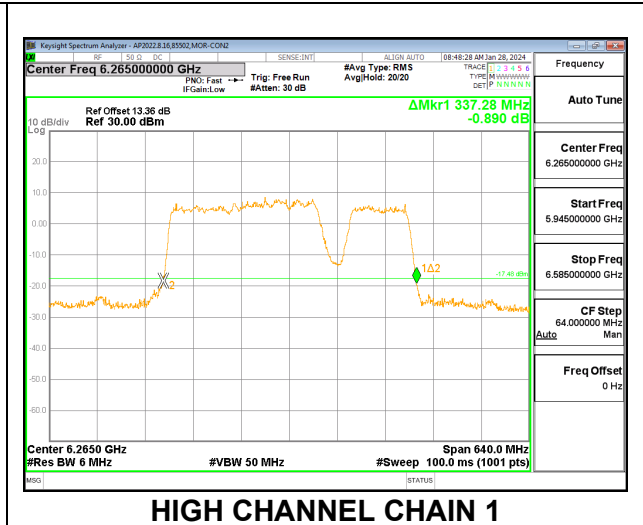

2TX CHAIN 0 + CHAIN 1 CDD OFDMA MODE: 2x996T+484T+996T (NON-CONTIGUOUS)

Channel	Frequency (MHz)	26 dB Bandwidth Chain 0 (MHz)	26 dB Bandwidth Chain 1 (MHz)
Low	6105	336.64	337.28
High	6265	337.92	337.28