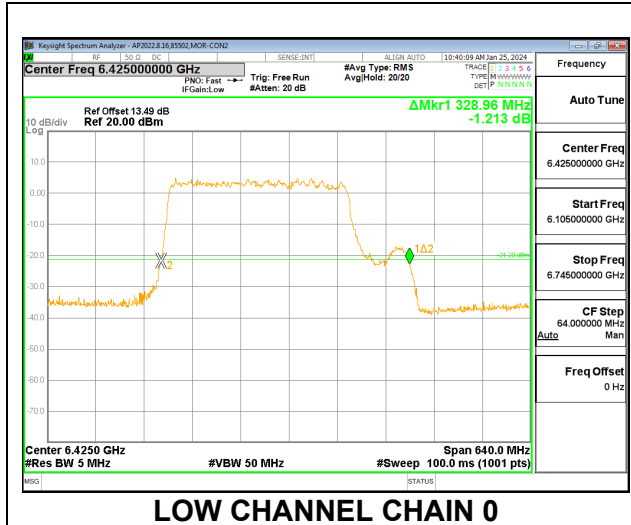

2TX CHAIN 0 + CHAIN 1 CDD OFDMA MODE: 3x996T (CONTIGUOUS)

Channel	Frequency (MHz)	26 dB Bandwidth Chain 0 (MHz)	26 dB Bandwidth Chain 1 (MHz)
Low	6425	328.96	328.96
High	6585	321.28	305.92