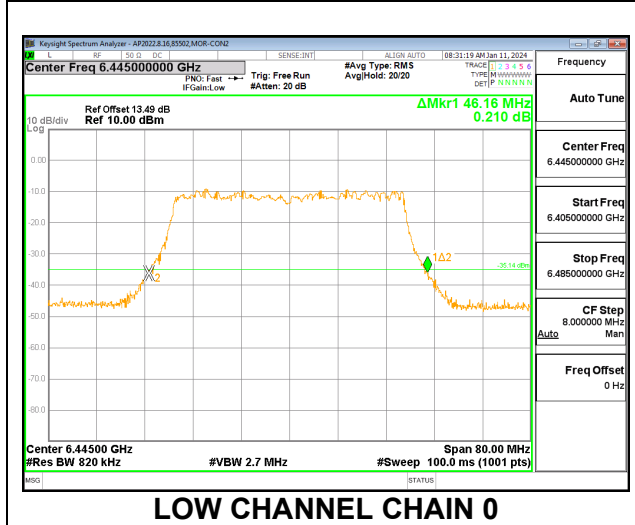

9.3.9. 802.11be EHT40 MODE 2TX IN THE UNII-6 BAND

2TX CHAIN 0 + CHAIN 1 CDD OFDMA MODE: 484T

Channel	Frequency (MHz)	26 dB Bandwidth Chain 0 (MHz)	26 dB Bandwidth Chain 1 (MHz)	Limit (MHz)	Worst-Case Margin (MHz)
Low	6445	46.16	46.24	320	-273.76
Mid	6485	45.84	45.68	320	-274.16
High	6525	44.96	45.04	320	-274.96