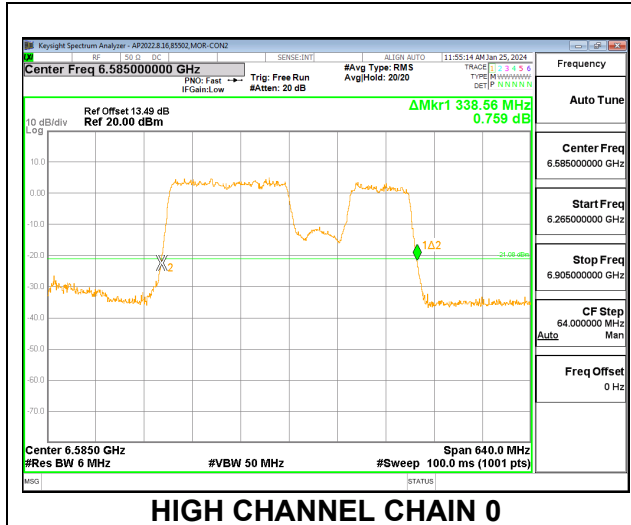

2TX CHAIN 0 + CHAIN 1 CDD OFDMA MODE: 3x996T (NON-CONTIGUOUS 2)

Channel	Frequency (MHz)	26 dB Bandwidth Chain 0 (MHz)	26 dB Bandwidth Chain 1 (MHz)
Low	6425	337.28	336.00
High	6585	338.56	337.28