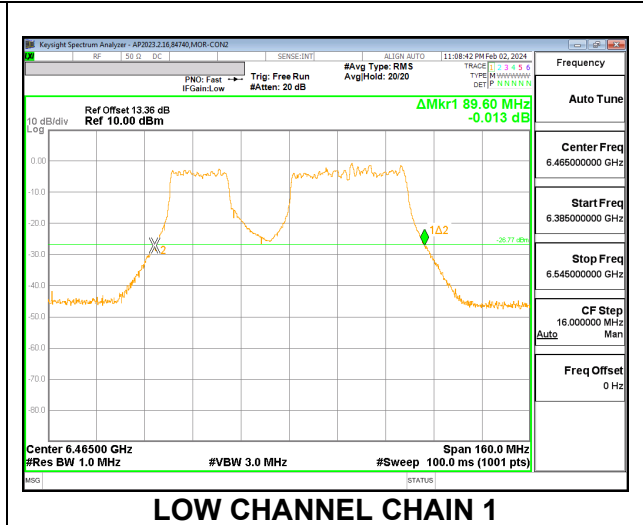

2TX CHAIN 0 + CHAIN 1 CDD OFDMA MODE: 242T+484T (NON-CONTIGUOUS)

Channel	Frequency (MHz)	26 dB Bandwidth Chain 0 (MHz)	26 dB Bandwidth Chain 1 (MHz)	Limit (MHz)	Worst-Case Margin (MHz)
Low	6465	89.60	89.60	320	-230.40
High	6545	87.84	88.96	320	-231.04