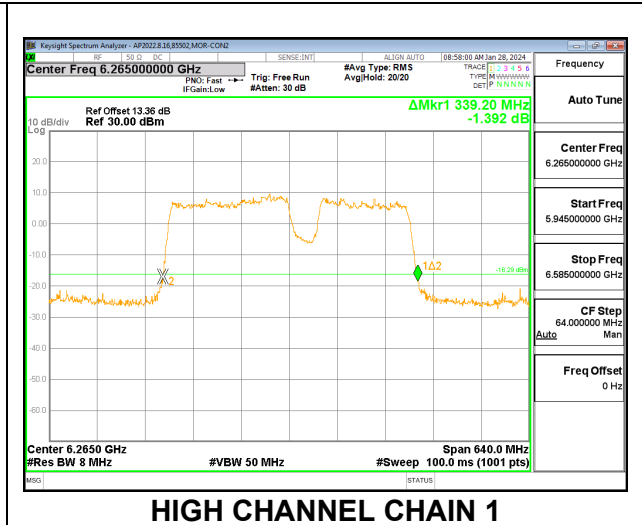

2TX CHAIN 0 + CHAIN 1 CDD OFDMA MODE: 2x996T+484T+996T (NON-CONTIGUOUS 2)

Channel	Frequency (MHz)	26 dB Bandwidth Chain 0 (MHz)	26 dB Bandwidth Chain 1 (MHz)
Low	6105	337.28	338.56
High	6265	339.20	339.20