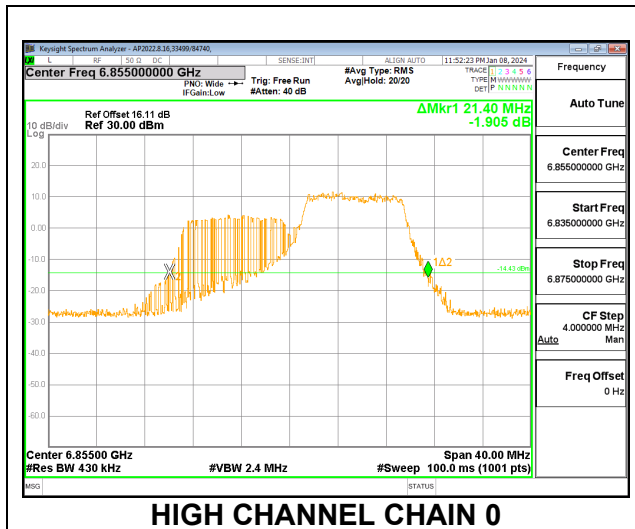

2TX CHAIN 0 + CHAIN 1 CDD OFDMA MODE: 106T

Channel	Frequency (MHz)	26 dB Bandwidth Chain 0 (MHz)	26 dB Bandwidth Chain 1 (MHz)	Limit (MHz)	Worst-Case Margin (MHz)
Low	6535	20.88	21.25	320	-298.75
Mid	6695	20.68	21.04	320	-298.96
High	6855	21.40	20.88	320	-298.60