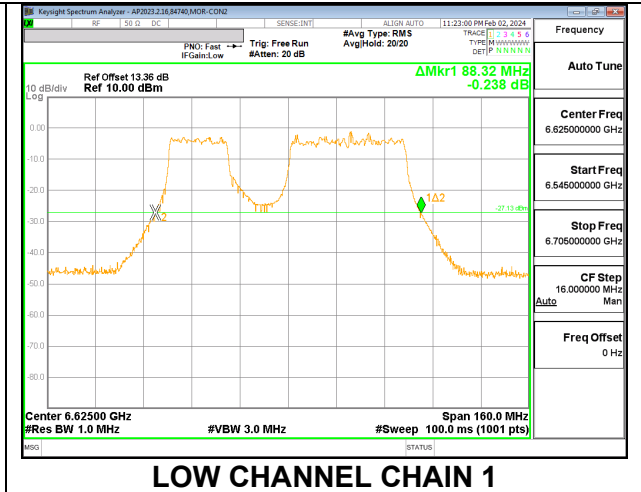

2TX CHAIN 0 + CHAIN 1 CDD OFDMA MODE: 242T+484T (NON-CONTIGUOUS)

Channel	Frequency (MHz)	26 dB Bandwidth Chain 0 (MHz)	26 dB Bandwidth Chain 1 (MHz)	Limit (MHz)	Worst-Case Margin (MHz)
Low	6625	90.56	88.32	320	-229.44
Mid	6705	89.28	89.12	320	-230.72
High	6785	89.92	89.44	320	-230.08