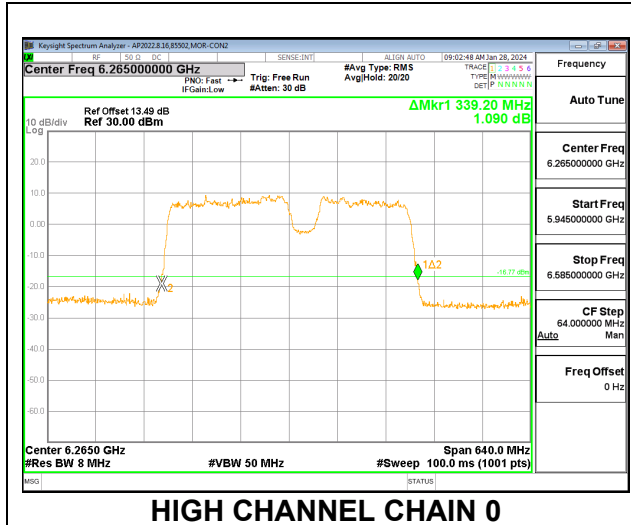

2TX CHAIN 0 + CHAIN 1 CDD OFDMA MODE: 2x996T+484T+996T (NON-CONTIGUOUS 2)

Channel	Frequency (MHz)	26 dB Bandwidth Chain 0 (MHz)	26 dB Bandwidth Chain 1 (MHz)
Low	6105	337.28	338.56
High	6265	339.20	339.20