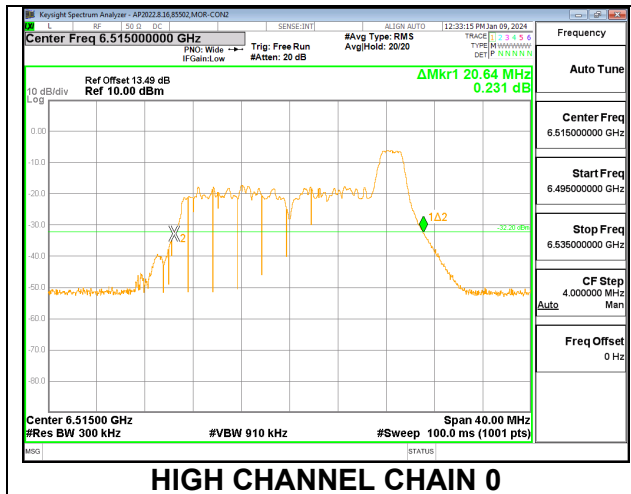

9.3.7. 802.11a MODE 2TX IN THE UNII-6 BAND

2TX CHAIN 0 + CHAIN 1 CDD OFDMA MODE

Channel	Frequency (MHz)	26 dB Bandwidth Chain 0 (MHz)	26 dB Bandwidth Chain 1 (MHz)	Limit (MHz)	Worst-Case Margin (MHz)
Low	6435	23.00	22.88	320	-297.00
Mid	6475	23.56	22.08	320	-296.44
High	6515	22.76	21.72	320	-297.24

9.3.8. 802.11be EHT20 MODE 2TX IN THE UNII-6 BAND

2TX CHAIN 0 + CHAIN 1 CDD OFDMA MODE: 26T

Channel	Frequency (MHz)	26 dB Bandwidth Chain 0 (MHz)	26 dB Bandwidth Chain 1 (MHz)	Limit (MHz)	Worst-Case Margin (MHz)
Low	6435	20.32	20.28	320	-299.68
Mid	6475	20.56	20.32	320	-299.44
High	6515	20.64	20.20	320	-299.36