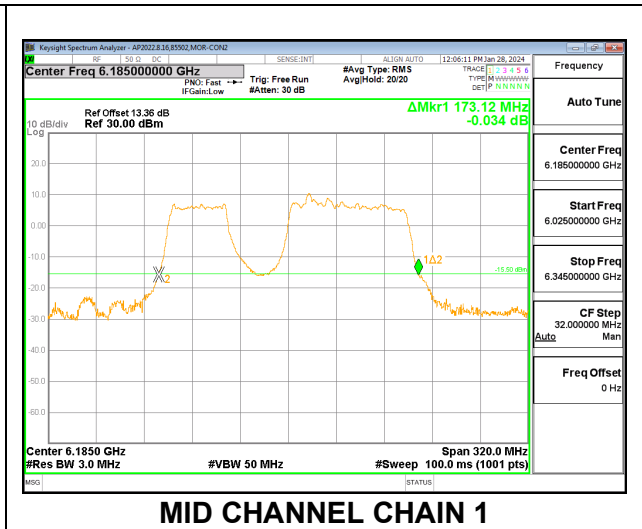

2TX CHAIN 0 + CHAIN 1 CDD OFDMA MODE: 996T+484T (NON-CONTIGUOUS)

Channel	Frequency (MHz)	26 dB Bandwidth Chain 0 (MHz)	26 dB Bandwidth Chain 1 (MHz)	Limit (MHz)	Worst-Case Margin (MHz)
Low	6025	176.64	175.68	320	-143.36
Mid	6185	178.56	177.60	320	-141.44
High	6345	179.52	179.52	320	-140.48

2TX CHAIN 0 + CHAIN 1 CDD OFDMA MODE: 484T+996T (NON-CONTIGUOUS)

Channel	Frequency (MHz)	26 dB Bandwidth Chain 0 (MHz)	26 dB Bandwidth Chain 1 (MHz)	Limit (MHz)	Worst-Case Margin (MHz)
Low	6025	176.64	173.76	320	-143.36
Mid	6185	177.92	173.12	320	-142.08
High	6345	174.08	174.12	320	-145.88

2TX CHAIN 0 + CHAIN 1 CDD OFDMA MODE: 2x996T

Channel	Frequency (MHz)	26 dB Bandwidth Chain 0 (MHz)	26 dB Bandwidth Chain 1 (MHz)	Limit (MHz)	Worst-Case Margin (MHz)
Low	6025	177.92	180.80	320	-139.20
Mid	6185	177.60	178.56	320	-141.44
High	6345	176.64	177.92	320	-142.08