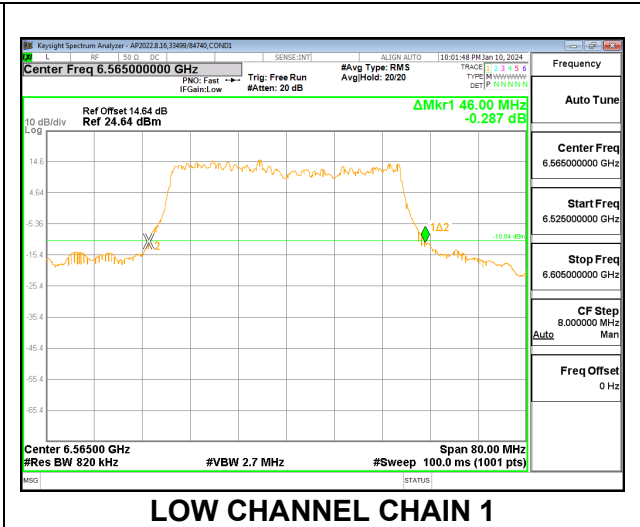

9.3.15. 802.11be EHT40 MODE 2TX IN THE UNII-7 BAND

2TX CHAIN 0 + CHAIN 1 CDD OFDMA MODE: 484T

Channel	Frequency (MHz)	26 dB Bandwidth Chain 0 (MHz)	26 dB Bandwidth Chain 1 (MHz)	Limit (MHz)	Worst-Case Margin (MHz)
Low	6565	45.12	46.00	320	-274.00
Mid	6685	44.64	44.64	320	-275.36
High	6845	45.84	44.72	320	-274.16