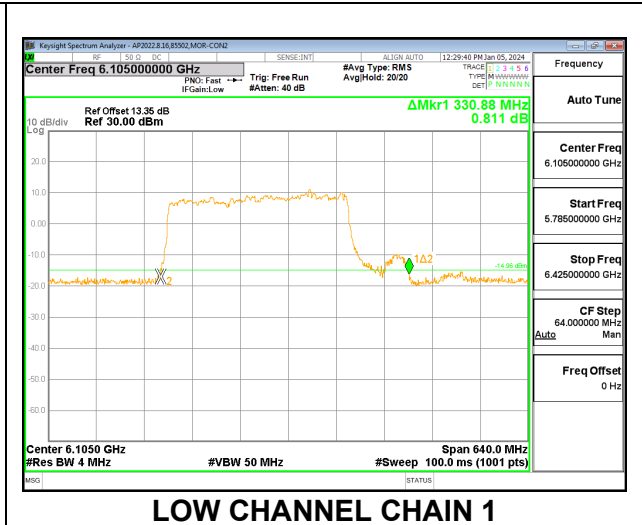

2TX CHAIN 0 + CHAIN 1 CDD OFDMA MODE: 2x996T+484T (NON-CONTIGUOUS)

Channel	Frequency (MHz)	26 dB Bandwidth Chain 0 (MHz)	26 dB Bandwidth Chain 1 (MHz)
Low	6105	321.28	323.20
High	6265	297.60	321.92

2TX CHAIN 0 + CHAIN 1 CDD OFDMA MODE: 996T+484T+996T (NON-CONTIGUOUS)

Channel	Frequency (MHz)	26 dB Bandwidth Chain 0 (MHz)	26 dB Bandwidth Chain 1 (MHz)
Low	6105	330.24	328.32
High	6265	331.52	332.80

2TX CHAIN 0 + CHAIN 1 CDD OFDMA MODE: 996T+484T+996T (NON-CONTIGUOUS 2)

Channel	Frequency (MHz)	26 dB Bandwidth Chain 0 (MHz)	26 dB Bandwidth Chain 1 (MHz)
Low	6105	302.72	269.44
High	6265	275.20	268.80

2TX CHAIN 0 + CHAIN 1 CDD OFDMA MODE: 3x996T (CONTIGUOUS)

Channel	Frequency (MHz)	26 dB Bandwidth Chain 0 (MHz)	26 dB Bandwidth Chain 1 (MHz)
Low	6105	327.68	330.88
High	6265	305.28	325.12