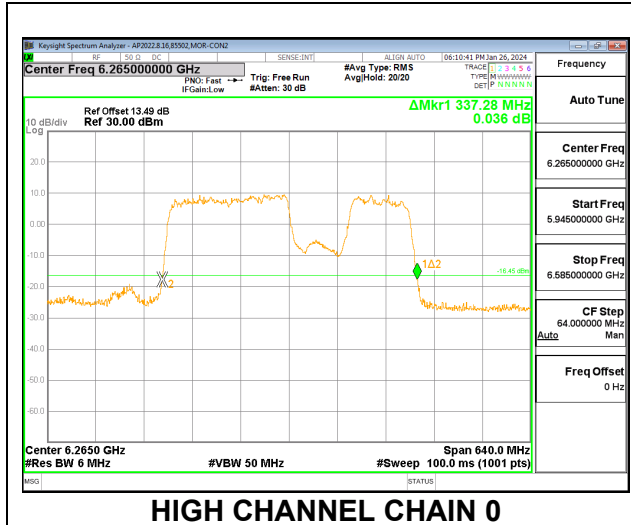

Channel	Frequency (MHz)	26 dB Bandwidth Chain 0 (MHz)	26 dB Bandwidth Chain 1 (MHz)
Low	6105	330.24	328.32
High	6265	331.52	332.80

2TX CHAIN 0 + CHAIN 1 CDD OFDMA MODE: 996T+484T+996T (NON-CONTIGUOUS 2)

Channel	Frequency (MHz)	26 dB Bandwidth Chain 0 (MHz)	26 dB Bandwidth Chain 1 (MHz)
Low	6105	302.72	269.44
High	6265	275.20	268.80

2TX CHAIN 0 + CHAIN 1 CDD OFDMA MODE: 3x996T (CONTIGUOUS)

Channel	Frequency (MHz)	26 dB Bandwidth Chain 0 (MHz)	26 dB Bandwidth Chain 1 (MHz)
Low	6105	327.68	330.88
High	6265	305.28	325.12

2TX CHAIN 0 + CHAIN 1 CDD OFDMA MODE: 3x996T (NON-CONTIGUOUS)

Channel	Frequency (MHz)	26 dB Bandwidth Chain 0 (MHz)	26 dB Bandwidth Chain 1 (MHz)
Low	6105	336.00	336.00
High	6265	334.72	335.36

2TX CHAIN 0 + CHAIN 1 CDD OFDMA MODE: 3x996T (NON-CONTIGUOUS 2)

Channel	Frequency (MHz)	26 dB Bandwidth Chain 0 (MHz)	26 dB Bandwidth Chain 1 (MHz)
Low	6105	336.64	335.36
High	6265	337.28	336.64

2TX CHAIN 0 + CHAIN 1 CDD OFDMA MODE: 3x996T+484T (CONTIGUOUS)

Channel	Frequency (MHz)	26 dB Bandwidth Chain 0 (MHz)	26 dB Bandwidth Chain 1 (MHz)
Low	6105	328.96	329.60
High	6265	329.96	332.80