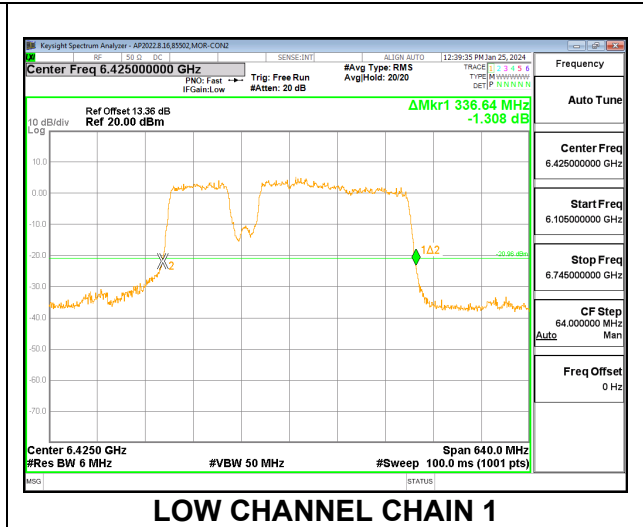

2TX CHAIN 0 + CHAIN 1 CDD OFDMA MODE: 996T+484T+2x996T (NON-CONTIGUOUS)

Channel	Frequency (MHz)	26 dB Bandwidth Chain 0 (MHz)	26 dB Bandwidth Chain 1 (MHz)
Low	6425	337.28	336.64
High	6585	336.64	336.00