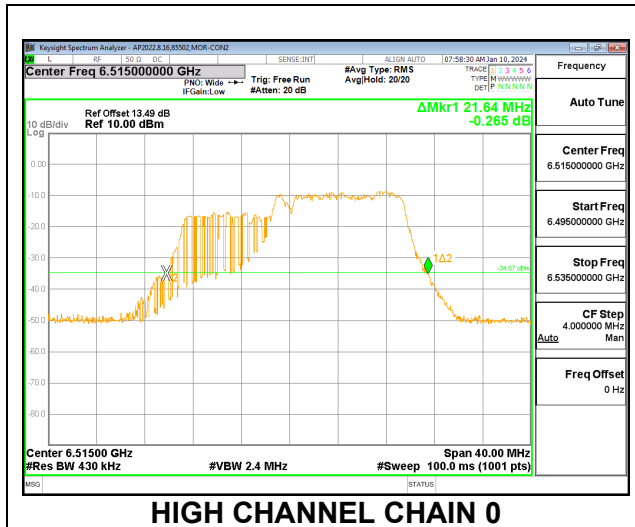

2TX CHAIN 0 + CHAIN 1 CDD OFDMA MODE: 106T+26T

Channel	Frequency (MHz)	26 dB Bandwidth Chain 0 (MHz)	26 dB Bandwidth Chain 1 (MHz)	Limit (MHz)	Worst-Case Margin (MHz)
Low	6435	21.28	21.48	320	-298.52
Mid	6475	21.44	21.48	320	-298.52
High	6515	21.64	21.72	320	-298.28