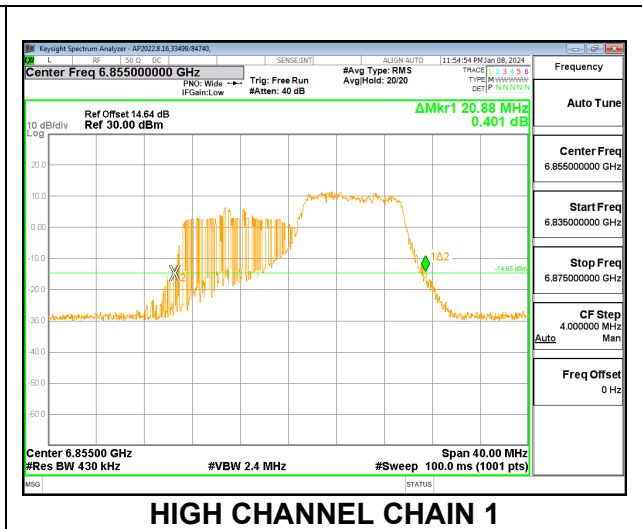

2TX CHAIN 0 + CHAIN 1 CDD OFDMA MODE: 106T

Channel	Frequency (MHz)	26 dB Bandwidth Chain 0 (MHz)	26 dB Bandwidth Chain 1 (MHz)	Limit (MHz)	Worst-Case Margin (MHz)
Low	6535	20.88	21.25	320	-298.75
Mid	6695	20.68	21.04	320	-298.96
High	6855	21.40	20.88	320	-298.60