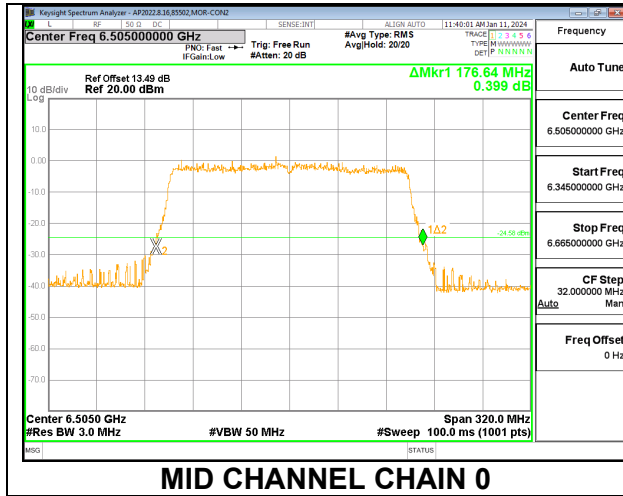

2TX CHAIN 0 + CHAIN 1 CDD OFDMA MODE: 2x996T

Channel	Frequency (MHz)	26 dB Bandwidth Chain 0 (MHz)	26 dB Bandwidth Chain 1 (MHz)	Limit (MHz)	Worst-Case Margin (MHz)
Mid	6505	176.64	177.92	320	-142.08