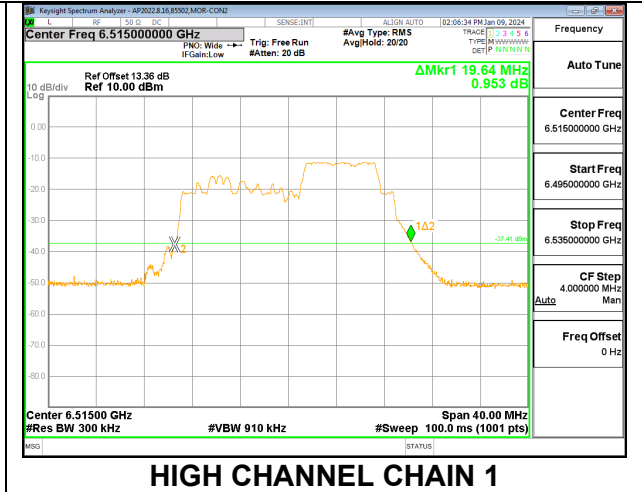

2TX CHAIN 0 + CHAIN 1 CDD OFDMA MODE: 52T+26T

Channel	Frequency (MHz)	26 dB Bandwidth Chain 0 (MHz)	26 dB Bandwidth Chain 1 (MHz)	Limit (MHz)	Worst-Case Margin (MHz)
Low	6435	19.96	19.52	320	-300.04
Mid	6475	20.00	19.52	320	-300.00
High	6515	20.32	19.64	320	-299.68