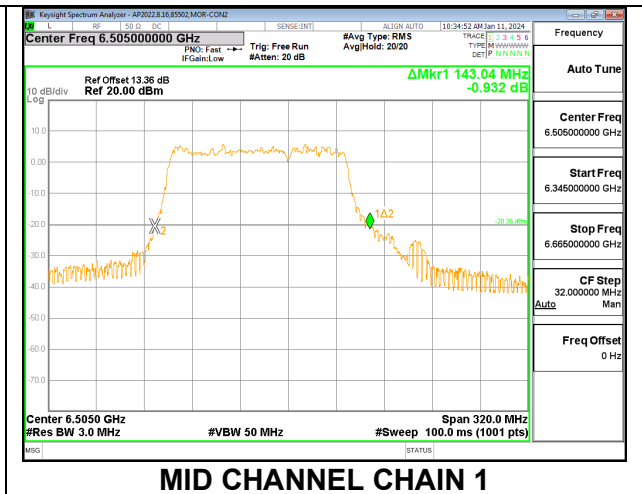

2TX CHAIN 0 + CHAIN 1 CDD OFDMA MODE: 996T

Channel	Frequency (MHz)	26 dB Bandwidth Chain 0 (MHz)	26 dB Bandwidth Chain 1 (MHz)	Limit (MHz)	Worst-Case Margin (MHz)
Low	6465	88.96	87.04	320	-231.04
High	6545	88.00	87.52	320	-232.00

9.3.11. 802.11be EHT160 MODE 2TX IN THE UNII-6 BAND

2TX CHAIN 0 + CHAIN 1 CDD OFDMA MODE: 996T+484T (CONTIGUOUS)

Channel	Frequency (MHz)	26 dB Bandwidth Chain 0 (MHz)	26 dB Bandwidth Chain 1 (MHz)	Limit (MHz)	Worst-Case Margin (MHz)
Mid	6505	145.28	143.04	320	-174.72