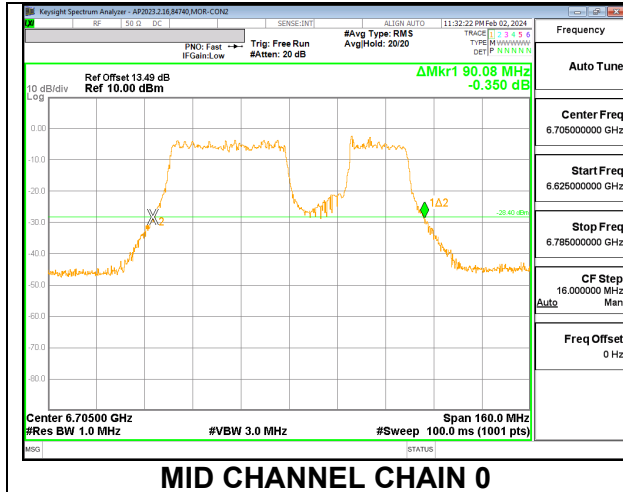

2TX CHAIN 0 + CHAIN 1 CDD OFDMA MODE: 484T+242T (NON-CONTIGUOUS)

Channel	Frequency (MHz)	26 dB Bandwidth Chain 0 (MHz)	26 dB Bandwidth Chain 1 (MHz)	Limit (MHz)	Worst-Case Margin (MHz)
Low	6625	88.95	88.00	320	-231.05
Mid	6705	90.08	88.80	320	-229.92
High	6785	88.80	88.96	320	-231.04