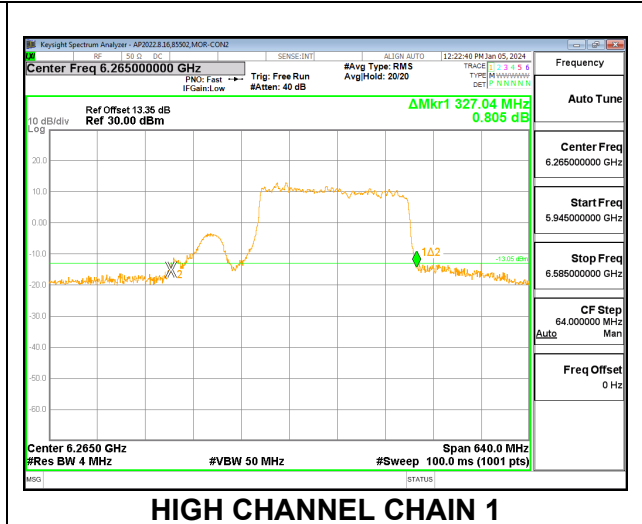

2TX CHAIN 0 + CHAIN 1 CDD OFDMA MODE: 484T+996T (NON-CONTIGUOUS)

Channel	Frequency (MHz)	26 dB Bandwidth Chain 0 (MHz)	26 dB Bandwidth Chain 1 (MHz)	Limit (MHz)	Worst-Case Margin (MHz)
Low	6025	176.64	173.76	320	-143.36
Mid	6185	177.92	173.12	320	-142.08
High	6345	174.08	174.12	320	-145.88

2TX CHAIN 0 + CHAIN 1 CDD OFDMA MODE: 2x996T

Channel	Frequency (MHz)	26 dB Bandwidth Chain 0 (MHz)	26 dB Bandwidth Chain 1 (MHz)	Limit (MHz)	Worst-Case Margin (MHz)
Low	6025	177.92	180.80	320	-139.20
Mid	6185	177.60	178.56	320	-141.44
High	6345	176.64	177.92	320	-142.08

2TX CHAIN 0 + CHAIN 1 CDD OFDMA MODE: 2x996T+484T (NON-CONTIGUOUS)

Channel	Frequency (MHz)	26 dB Bandwidth Chain 0 (MHz)	26 dB Bandwidth Chain 1 (MHz)
Low	6105	321.28	323.20
High	6265	297.60	321.92

2TX CHAIN 0 + CHAIN 1 CDD OFDMA MODE: 996T+484T+996T (NON-CONTIGUOUS)