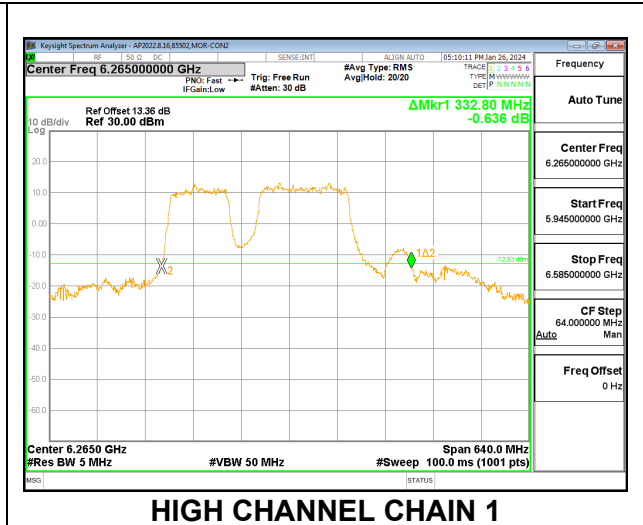

2TX CHAIN 0 + CHAIN 1 CDD OFDMA MODE: 996T+484T+996T (NON-CONTIGUOUS)

Channel	Frequency (MHz)	26 dB Bandwidth Chain 0 (MHz)	26 dB Bandwidth Chain 1 (MHz)
Low	6105	330.24	328.32
High	6265	331.52	332.80