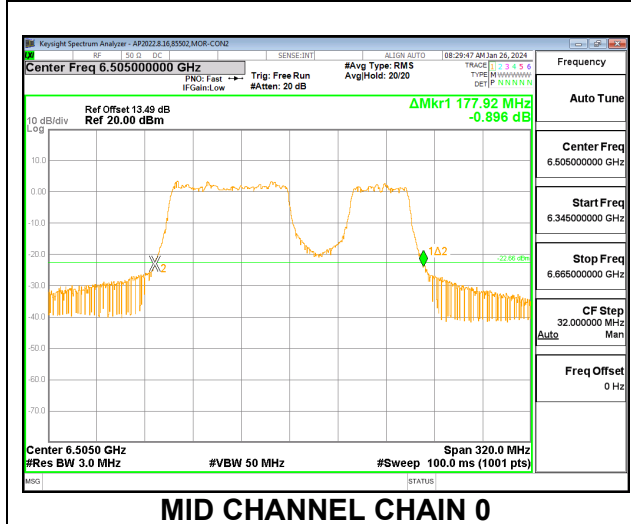

2TX CHAIN 0 + CHAIN 1 CDD OFDMA MODE: 996T+484T (NON-CONTIGUOUS)

Channel	Frequency (MHz)	26 dB Bandwidth Chain 0 (MHz)	26 dB Bandwidth Chain 1 (MHz)	Limit (MHz)	Worst-Case Margin (MHz)
Mid	6505	177.92	177.60	320	-142.08