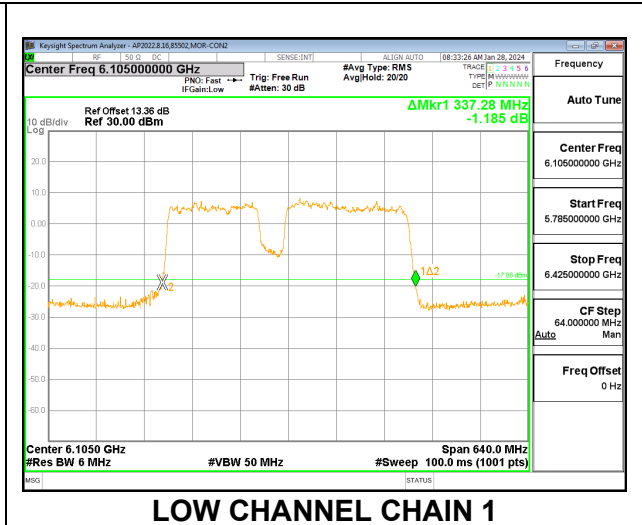

2TX CHAIN 0 + CHAIN 1 CDD OFDMA MODE: 996T+484T+2x996T (NON-CONTIGUOUS 2)

Channel	Frequency (MHz)	26 dB Bandwidth Chain 0 (MHz)	26 dB Bandwidth Chain 1 (MHz)
Low	6105	338.56	337.28
High	6265	338.56	339.20