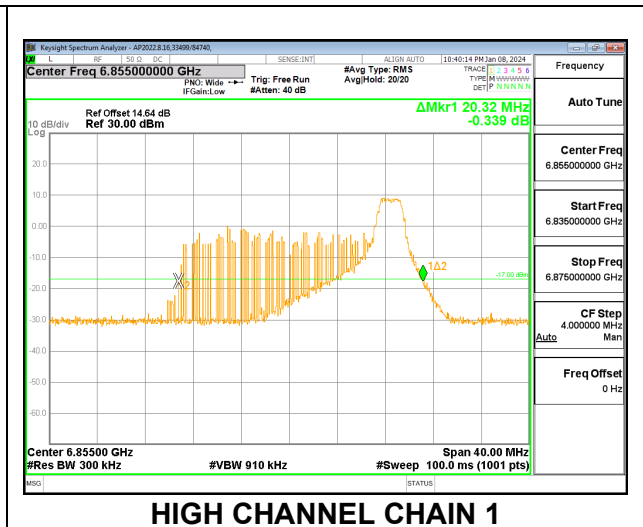

9.3.14. 802.11be EHT20 MODE 2TX IN THE UNII-7 BAND

2TX CHAIN 0 + CHAIN 1 CDD OFDMA MODE: 26T

Channel	Frequency (MHz)	26 dB Bandwidth Chain 0 (MHz)	26 dB Bandwidth Chain 1 (MHz)	Limit (MHz)	Worst-Case Margin (MHz)
Low	6535	19.96	20.12	320	-299.88
Mid	6695	20.32	20.28	320	-299.68
High	6855	20.80	20.32	320	-299.20