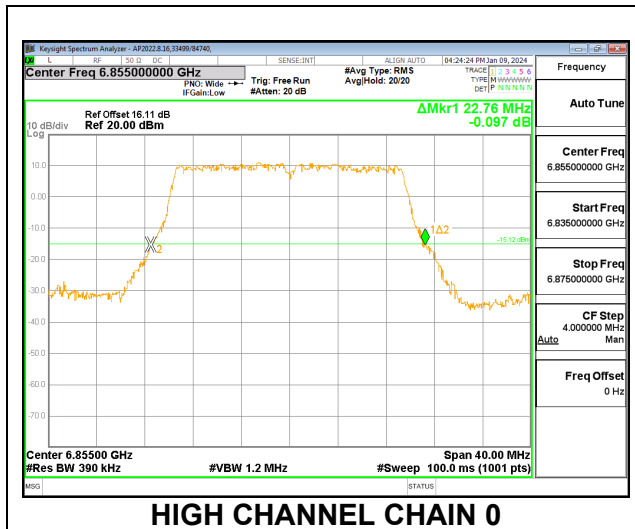

2TX CHAIN 0 + CHAIN 1 CDD OFDMA MODE: 242T

Channel	Frequency (MHz)	26 dB Bandwidth Chain 0 (MHz)	26 dB Bandwidth Chain 1 (MHz)	Limit (MHz)	Worst-Case Margin (MHz)
Low	6535	22.76	22.48	320	-297.24
Mid	6695	22.32	22.76	320	-297.24
High	6855	22.76	22.52	320	-297.24