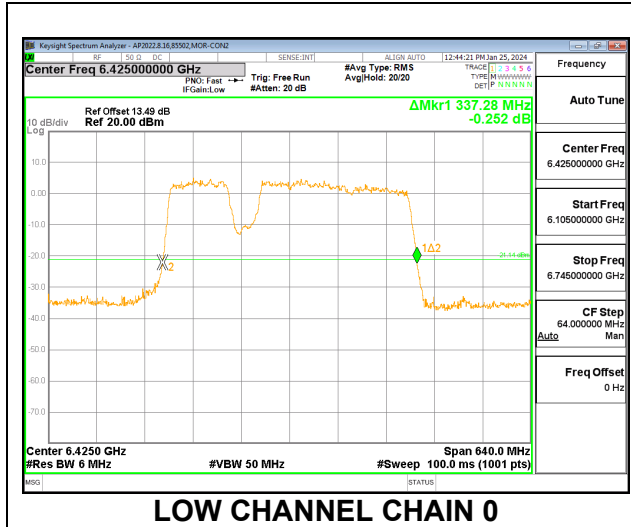

2TX CHAIN 0 + CHAIN 1 CDD OFDMA MODE: 996T+484T+2x996T (NON-CONTIGUOUS)

Channel	Frequency (MHz)	26 dB Bandwidth Chain 0 (MHz)	26 dB Bandwidth Chain 1 (MHz)
Low	6425	337.28	336.64
High	6585	336.64	336.00