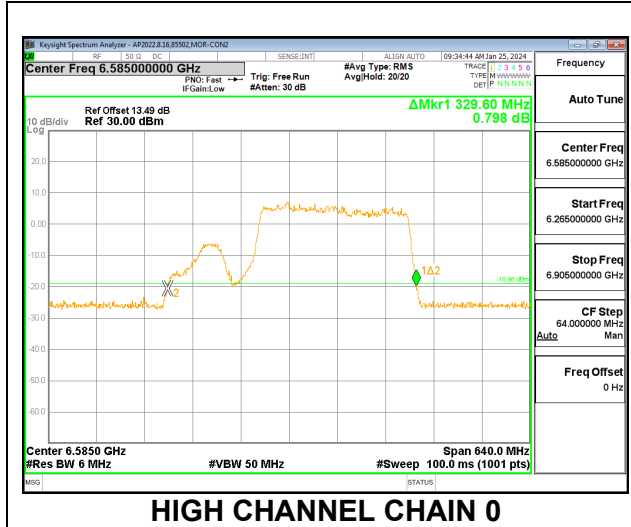

2TX CHAIN 0 + CHAIN 1 CDD OFDMA MODE: 2x996T

Channel	Frequency (MHz)	26 dB Bandwidth Chain 0 (MHz)	26 dB Bandwidth Chain 1 (MHz)	Limit (MHz)	Worst-Case Margin (MHz)
Mid	6505	176.64	177.92	320	-142.08

9.3.12. 802.11be EHT320 MODE 2TX IN THE UNII-6 BAND

2TX CHAIN 0 + CHAIN 1 CDD OFDMA MODE: 2x996T+484T (CONTIGUOUS)

Channel	Frequency (MHz)	26 dB Bandwidth Chain 0 (MHz)	26 dB Bandwidth Chain 1 (MHz)
Low	6425	308.48	310.40
High	6585	329.60	328.32

2TX CHAIN 0 + CHAIN 1 CDD OFDMA MODE: 2x996T+484T (NON-CONTIGUOUS)