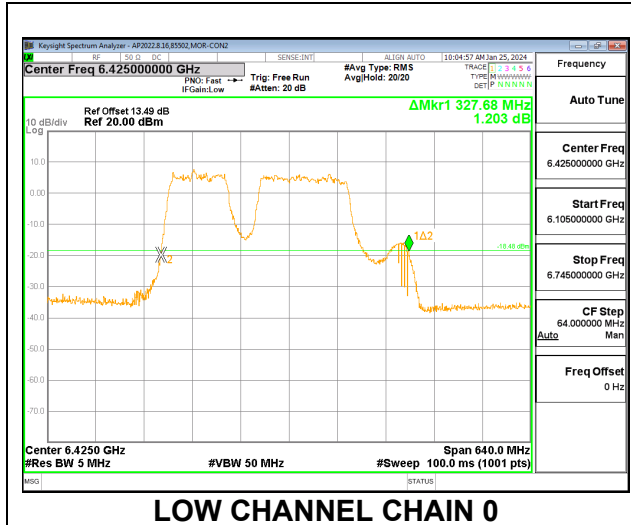

2TX CHAIN 0 + CHAIN 1 CDD OFDMA MODE: 996T+484T+996T (NON-CONTIGUOUS)

Channel	Frequency (MHz)	26 dB Bandwidth Chain 0 (MHz)	26 dB Bandwidth Chain 1 (MHz)
Low	6425	327.68	330.88
High	6585	328.32	326.40