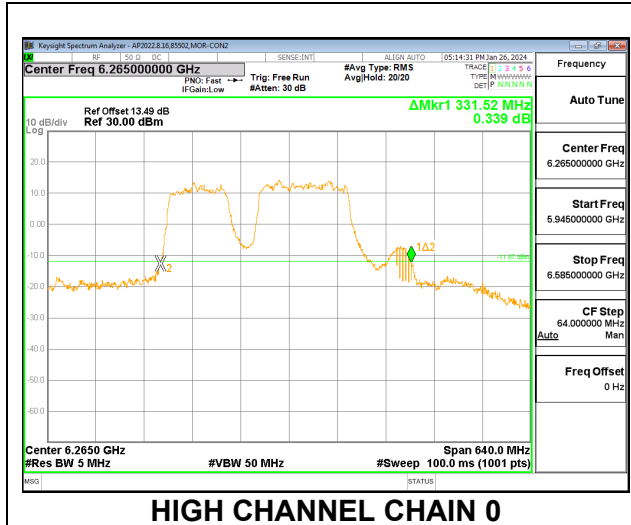

2TX CHAIN 0 + CHAIN 1 CDD OFDMA MODE: 996T+484T+996T (NON-CONTIGUOUS)

Channel	Frequency (MHz)	26 dB Bandwidth Chain 0 (MHz)	26 dB Bandwidth Chain 1 (MHz)
Low	6105	330.24	328.32
High	6265	331.52	332.80