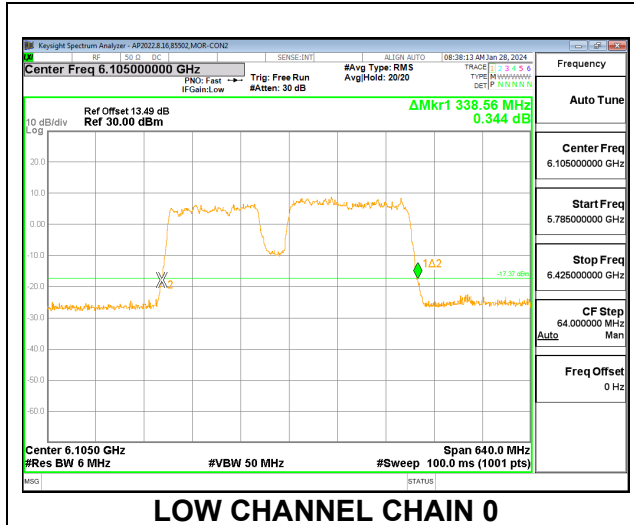

2TX CHAIN 0 + CHAIN 1 CDD OFDMA MODE: 996T+484T+2x996T (NON-CONTIGUOUS 2)

Channel	Frequency (MHz)	26 dB Bandwidth Chain 0 (MHz)	26 dB Bandwidth Chain 1 (MHz)
Low	6105	338.56	337.28
High	6265	338.56	339.20