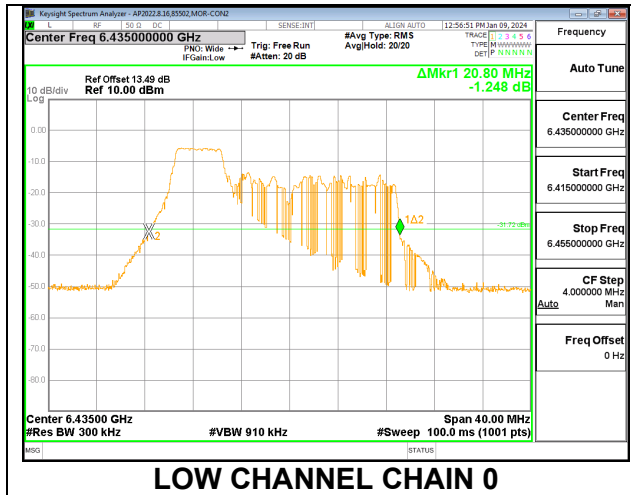

9.3.7. 802.11a MODE 2TX IN THE UNII-6 BAND

2TX CHAIN 0 + CHAIN 1 CDD OFDMA MODE

Channel	Frequency (MHz)	26 dB Bandwidth Chain 0 (MHz)	26 dB Bandwidth Chain 1 (MHz)	Limit (MHz)	Worst-Case Margin (MHz)
Low	6435	23.00	22.88	320	-297.00
Mid	6475	23.56	22.08	320	-296.44
High	6515	22.76	21.72	320	-297.24

9.3.8. 802.11be EHT20 MODE 2TX IN THE UNII-6 BAND

2TX CHAIN 0 + CHAIN 1 CDD OFDMA MODE: 26T

Channel	Frequency (MHz)	26 dB Bandwidth Chain 0 (MHz)	26 dB Bandwidth Chain 1 (MHz)	Limit (MHz)	Worst-Case Margin (MHz)
Low	6435	20.32	20.28	320	-299.68
Mid	6475	20.56	20.32	320	-299.44
High	6515	20.64	20.20	320	-299.36

2TX CHAIN 0 + CHAIN 1 CDD OFDMA MODE: 52T

Channel	Frequency (MHz)	26 dB Bandwidth Chain 0 (MHz)	26 dB Bandwidth Chain 1 (MHz)	Limit (MHz)	Worst-Case Margin (MHz)
Low	6435	20.80	20.68	320	-299.20
Mid	6475	20.68	20.72	320	-299.28
High	6515	21.40	20.80	320	-298.60