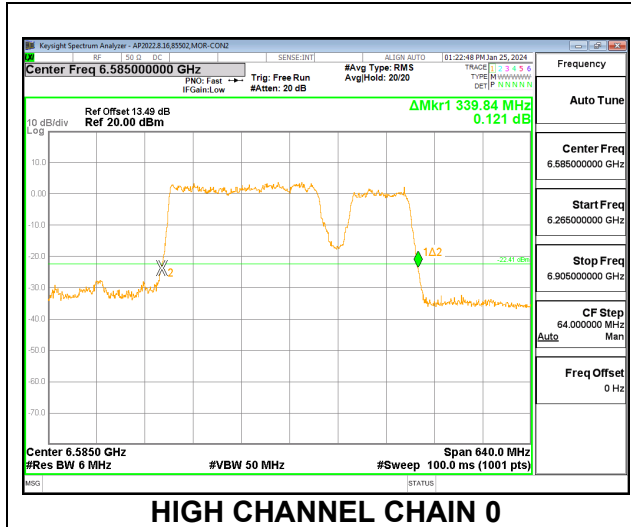

2TX CHAIN 0 + CHAIN 1 CDD OFDMA MODE: 2x996T+484T+996T (NON-CONTIGUOUS)

Channel	Frequency (MHz)	26 dB Bandwidth Chain 0 (MHz)	26 dB Bandwidth Chain 1 (MHz)
Low	6425	337.28	336.64
High	6585	339.84	337.92