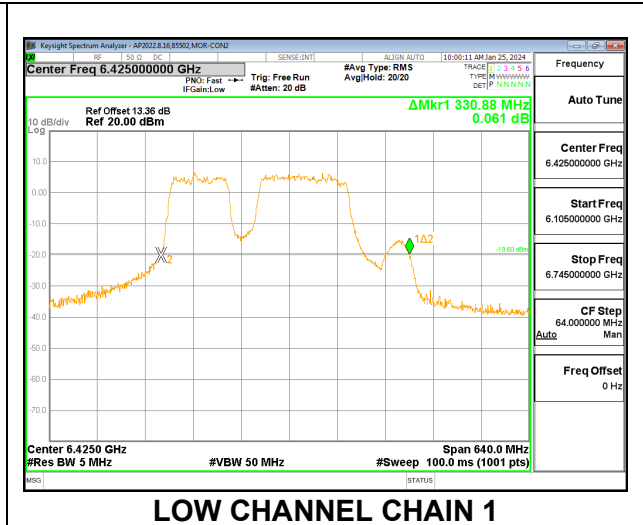

2TX CHAIN 0 + CHAIN 1 CDD OFDMA MODE: 996T+484T+996T (NON-CONTIGUOUS)

Channel	Frequency (MHz)	26 dB Bandwidth Chain 0 (MHz)	26 dB Bandwidth Chain 1 (MHz)
Low	6425	327.68	330.88
High	6585	328.32	326.40