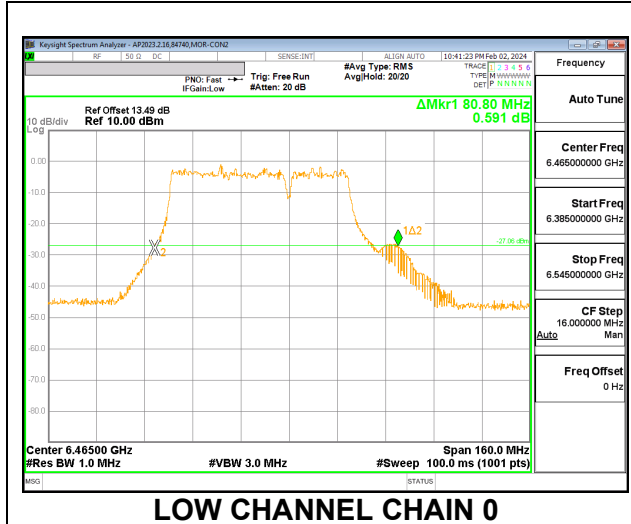

9.3.9. 802.11be EHT40 MODE 2TX IN THE UNII-6 BAND

2TX CHAIN 0 + CHAIN 1 CDD OFDMA MODE: 484T

Channel	Frequency (MHz)	26 dB Bandwidth Chain 0 (MHz)	26 dB Bandwidth Chain 1 (MHz)	Limit (MHz)	Worst-Case Margin (MHz)
Low	6445	46.16	46.24	320	-273.76
Mid	6485	45.84	45.68	320	-274.16
High	6525	44.96	45.04	320	-274.96

9.3.10. 802.11be EHT80 MODE 2TX IN THE UNII-6 BAND

2TX CHAIN 0 + CHAIN 1 CDD OFDMA MODE: 484T+242T (CONTIGUOUS)

Channel	Frequency (MHz)	26 dB Bandwidth Chain 0 (MHz)	26 dB Bandwidth Chain 1 (MHz)	Limit (MHz)	Worst-Case Margin (MHz)
Low	6465	80.80	81.76	320	-238.24
High	6545	79.84	80.00	320	-240.00