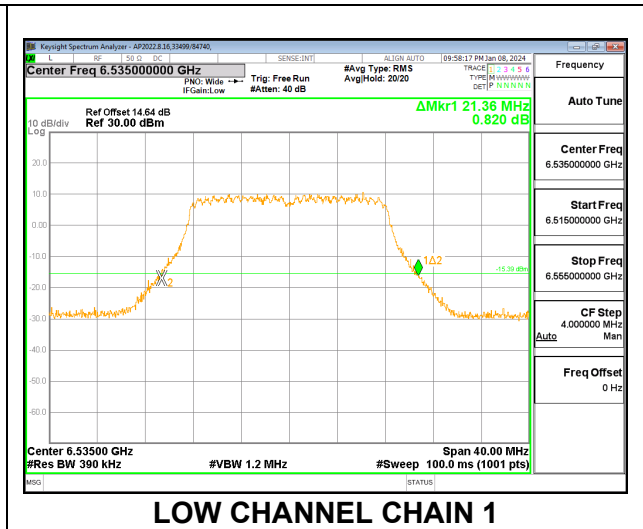

9.3.13. 802.11a MODE 2TX IN THE UNII-7 BAND

2TX CHAIN 0 + CHAIN 1 CDD OFDMA MODE

Channel	Frequency (MHz)	26 dB Bandwidth Chain 0 (MHz)	26 dB Bandwidth Chain 1 (MHz)	Limit (MHz)	Worst-Case Margin (MHz)
Low	6535	22.52	21.36	320	-297.48
Mid	6695	22.40	21.64	320	-297.60
High	6855	22.40	21.60	320	-297.60