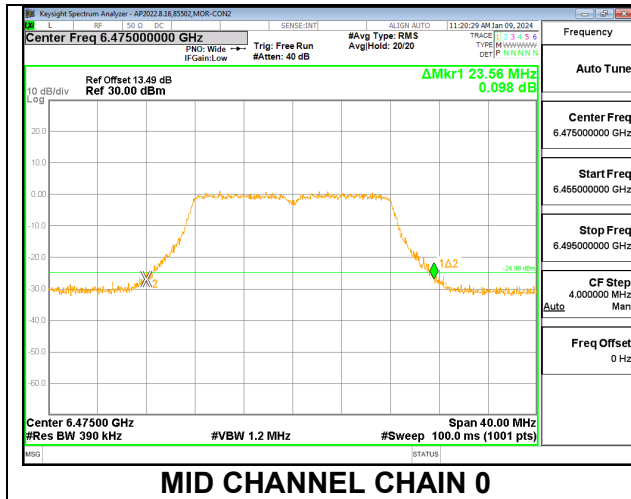

Channel	Frequency (MHz)	26 dB Bandwidth Chain 0 (MHz)	26 dB Bandwidth Chain 1 (MHz)
Low	6105	336.64	337.28
High	6265	337.92	337.28

2TX CHAIN 0 + CHAIN 1 CDD OFDMA MODE: 2x996T+484T+996T (NON-CONTIGUOUS 2)

Channel	Frequency (MHz)	26 dB Bandwidth Chain 0 (MHz)	26 dB Bandwidth Chain 1 (MHz)
Low	6105	337.28	338.56
High	6265	339.20	339.20

2TX CHAIN 0 + CHAIN 1 CDD OFDMA MODE: 4x996T

Channel	Frequency (MHz)	26 dB Bandwidth Chain 0 (MHz)	26 dB Bandwidth Chain 1 (MHz)
Low	6105	337.28	337.92
High	6265	334.72	339.20

9.3.7. 802.11a MODE 2TX IN THE UNII-6 BAND

2TX CHAIN 0 + CHAIN 1 CDD OFDMA MODE

Channel	Frequency (MHz)	26 dB Bandwidth Chain 0 (MHz)	26 dB Bandwidth Chain 1 (MHz)	Limit (MHz)	Worst-Case Margin (MHz)
Low	6435	23.00	22.88	320	-297.00
Mid	6475	23.56	22.08	320	-296.44
High	6515	22.76	21.72	320	-297.24