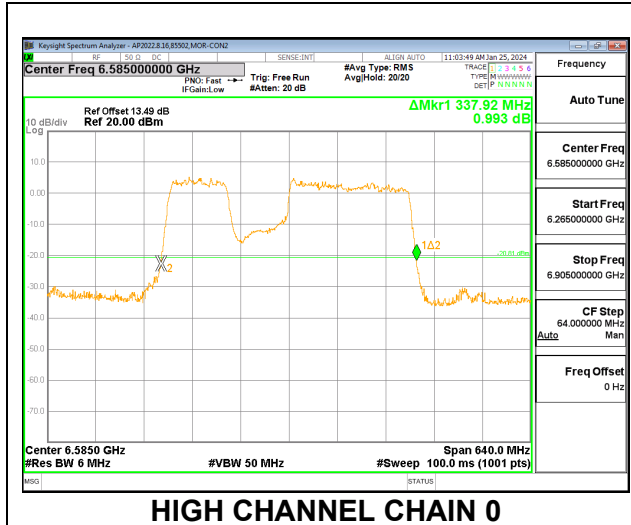

2TX CHAIN 0 + CHAIN 1 CDD OFDMA MODE: 3x996T (NON-CONTIGUOUS)

Channel	Frequency (MHz)	26 dB Bandwidth Chain 0 (MHz)	26 dB Bandwidth Chain 1 (MHz)
Low	6425	336.00	336.00
High	6585	337.92	335.36