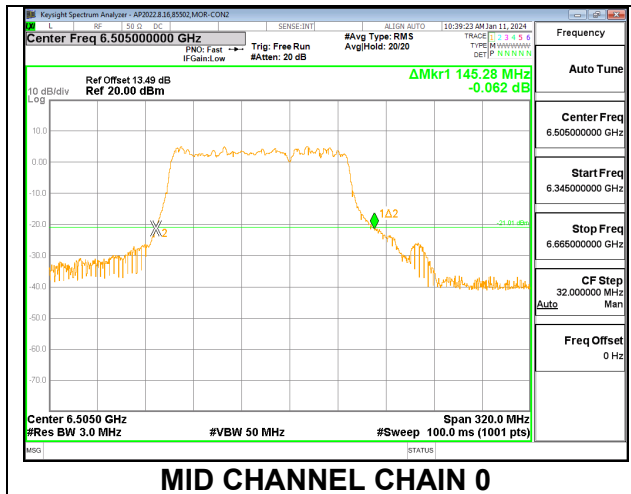

2TX CHAIN 0 + CHAIN 1 CDD OFDMA MODE: 242T+484T (NON-CONTIGUOUS)

Channel	Frequency (MHz)	26 dB Bandwidth Chain 0 (MHz)	26 dB Bandwidth Chain 1 (MHz)	Limit (MHz)	Worst-Case Margin (MHz)
Low	6465	89.60	89.60	320	-230.40
High	6545	87.84	88.96	320	-231.04

2TX CHAIN 0 + CHAIN 1 CDD OFDMA MODE: 996T

Channel	Frequency (MHz)	26 dB Bandwidth Chain 0 (MHz)	26 dB Bandwidth Chain 1 (MHz)	Limit (MHz)	Worst-Case Margin (MHz)
Low	6465	88.96	87.04	320	-231.04
High	6545	88.00	87.52	320	-232.00

9.3.11. 802.11be EHT160 MODE 2TX IN THE UNII-6 BAND

2TX CHAIN 0 + CHAIN 1 CDD OFDMA MODE: 996T+484T (CONTIGUOUS)

Channel	Frequency (MHz)	26 dB Bandwidth Chain 0 (MHz)	26 dB Bandwidth Chain 1 (MHz)	Limit (MHz)	Worst-Case Margin (MHz)
Mid	6505	145.28	143.04	320	-174.72