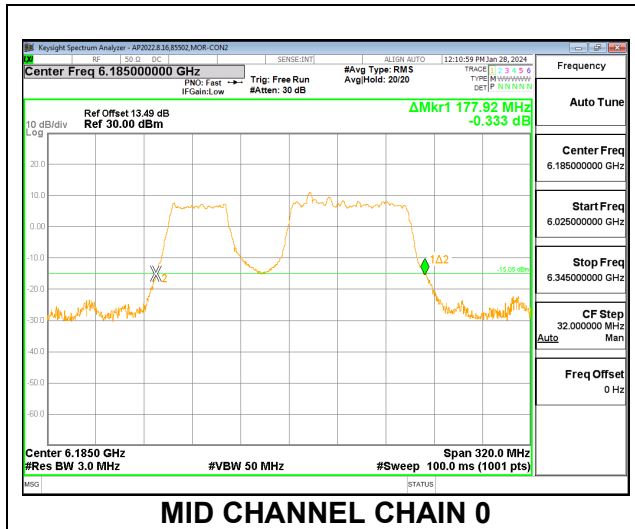

2TX CHAIN 0 + CHAIN 1 CDD OFDMA MODE: 996T+484T (NON-CONTIGUOUS)

Channel	Frequency (MHz)	26 dB Bandwidth Chain 0 (MHz)	26 dB Bandwidth Chain 1 (MHz)	Limit (MHz)	Worst-Case Margin (MHz)
Low	6025	176.64	175.68	320	-143.36
Mid	6185	178.56	177.60	320	-141.44
High	6345	179.52	179.52	320	-140.48

2TX CHAIN 0 + CHAIN 1 CDD OFDMA MODE: 484T+996T (NON-CONTIGUOUS)

Channel	Frequency (MHz)	26 dB Bandwidth Chain 0 (MHz)	26 dB Bandwidth Chain 1 (MHz)	Limit (MHz)	Worst-Case Margin (MHz)
Low	6025	176.64	173.76	320	-143.36
Mid	6185	177.92	173.12	320	-142.08
High	6345	174.08	174.12	320	-145.88

2TX CHAIN 0 + CHAIN 1 CDD OFDMA MODE: 2x996T

Channel	Frequency (MHz)	26 dB Bandwidth Chain 0 (MHz)	26 dB Bandwidth Chain 1 (MHz)	Limit (MHz)	Worst-Case Margin (MHz)
Low	6025	177.92	180.80	320	-139.20
Mid	6185	177.60	178.56	320	-141.44
High	6345	176.64	177.92	320	-142.08