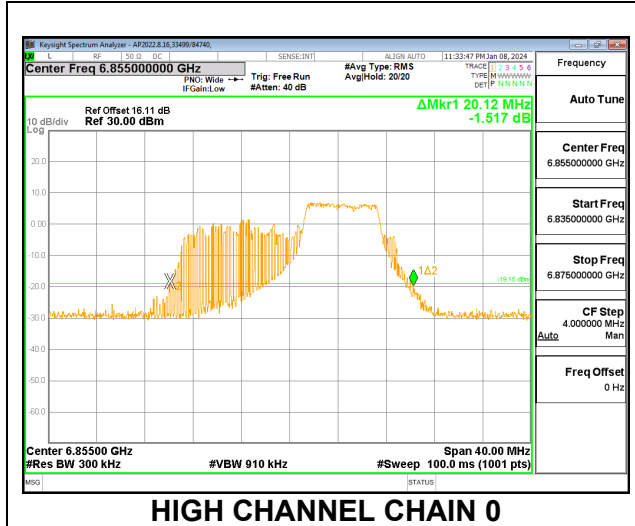

2TX CHAIN 0 + CHAIN 1 CDD OFDMA MODE: 52T+26T

Channel	Frequency (MHz)	26 dB Bandwidth Chain 0 (MHz)	26 dB Bandwidth Chain 1 (MHz)	Limit (MHz)	Worst-Case Margin (MHz)
Low	6535	19.24	19.12	320	-300.76
Mid	6695	19.56	19.44	320	-300.44
High	6855	20.12	19.35	320	-299.88