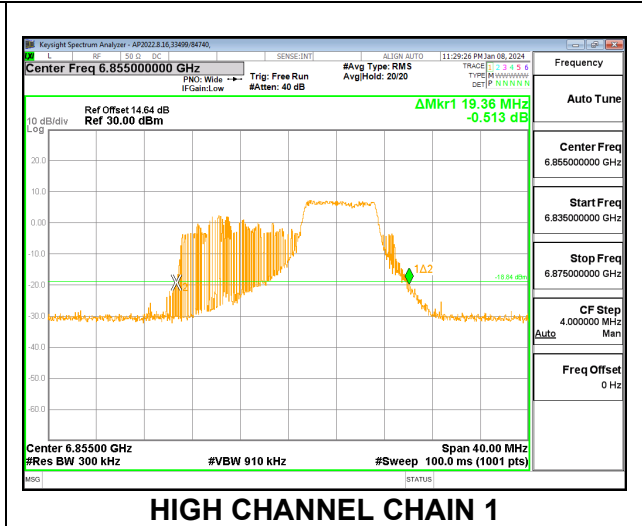

2TX CHAIN 0 + CHAIN 1 CDD OFDMA MODE: 52T+26T

Channel	Frequency (MHz)	26 dB Bandwidth Chain 0 (MHz)	26 dB Bandwidth Chain 1 (MHz)	Limit (MHz)	Worst-Case Margin (MHz)
Low	6535	19.24	19.12	320	-300.76
Mid	6695	19.56	19.44	320	-300.44
High	6855	20.12	19.35	320	-299.88