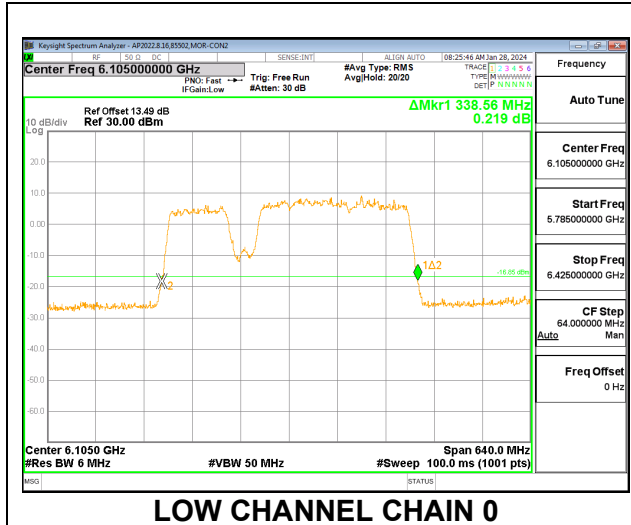

2TX CHAIN 0 + CHAIN 1 CDD OFDMA MODE: 996T+484T+2x996T (NON-CONTIGUOUS)

Channel	Frequency (MHz)	26 dB Bandwidth Chain 0 (MHz)	26 dB Bandwidth Chain 1 (MHz)
Low	6105	338.56	337.92
High	6265	336.64	336.64