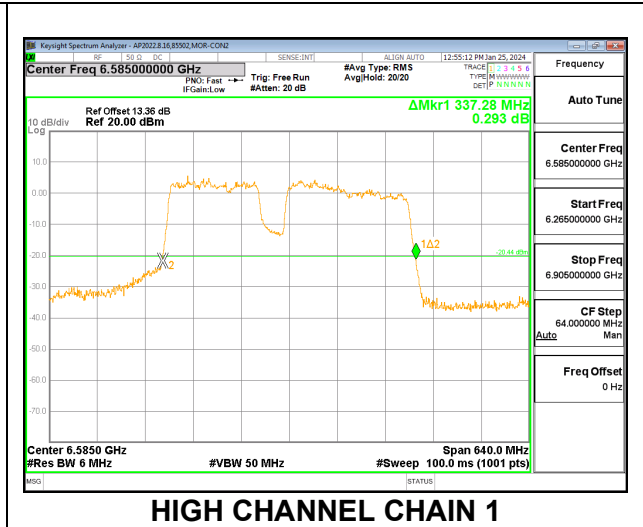

2TX CHAIN 0 + CHAIN 1 CDD OFDMA MODE: 996T+484T+2x996T (NON-CONTIGUOUS 2)

Channel	Frequency (MHz)	26 dB Bandwidth Chain 0 (MHz)	26 dB Bandwidth Chain 1 (MHz)
Low	6425	337.28	337.28
High	6585	339.20	337.28