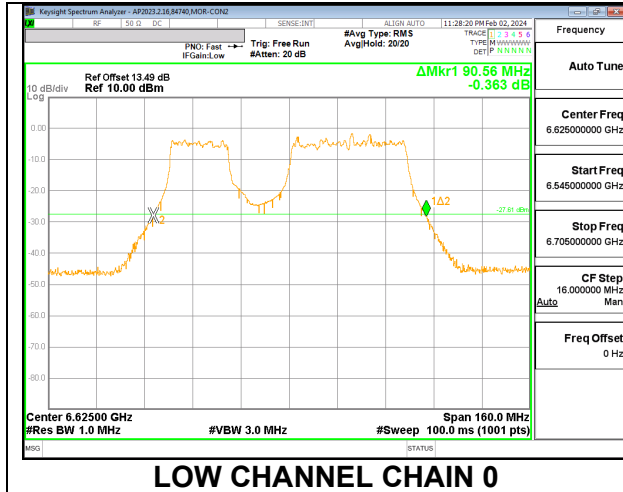

2TX CHAIN 0 + CHAIN 1 CDD OFDMA MODE: 242T+484T (NON-CONTIGUOUS)

Channel	Frequency (MHz)	26 dB Bandwidth Chain 0 (MHz)	26 dB Bandwidth Chain 1 (MHz)	Limit (MHz)	Worst-Case Margin (MHz)
Low	6625	90.56	88.32	320	-229.44
Mid	6705	89.28	89.12	320	-230.72
High	6785	89.92	89.44	320	-230.08