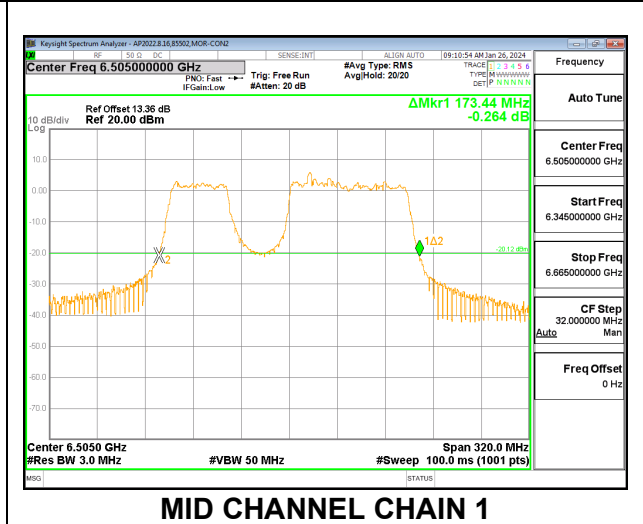

2TX CHAIN 0 + CHAIN 1 CDD OFDMA MODE: 484T+996T (NON-CONTIGUOUS)

Channel	Frequency (MHz)	26 dB Bandwidth Chain 0 (MHz)	26 dB Bandwidth Chain 1 (MHz)	Limit (MHz)	Worst-Case Margin (MHz)
Mid	6505	175.36	173.44	320	-144.64