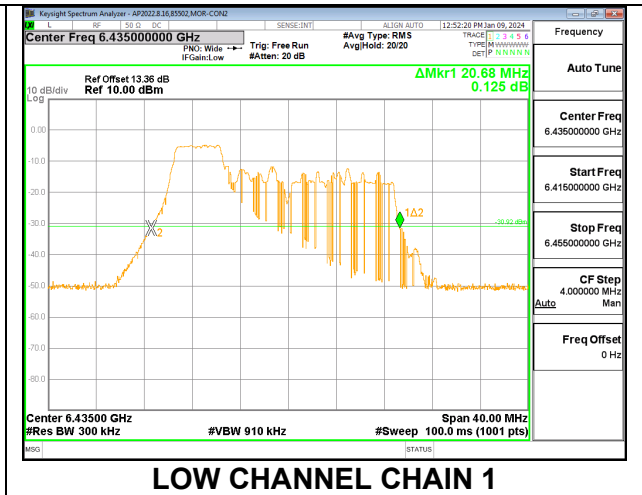

9.3.8. 802.11be EHT20 MODE 2TX IN THE UNII-6 BAND

2TX CHAIN 0 + CHAIN 1 CDD OFDMA MODE: 26T

Channel	Frequency (MHz)	26 dB Bandwidth Chain 0 (MHz)	26 dB Bandwidth Chain 1 (MHz)	Limit (MHz)	Worst-Case Margin (MHz)
Low	6435	20.32	20.28	320	-299.68
Mid	6475	20.56	20.32	320	-299.44
High	6515	20.64	20.20	320	-299.36

2TX CHAIN 0 + CHAIN 1 CDD OFDMA MODE: 52T

Channel	Frequency (MHz)	26 dB Bandwidth Chain 0 (MHz)	26 dB Bandwidth Chain 1 (MHz)	Limit (MHz)	Worst-Case Margin (MHz)
Low	6435	20.80	20.68	320	-299.20
Mid	6475	20.68	20.72	320	-299.28
High	6515	21.40	20.80	320	-298.60