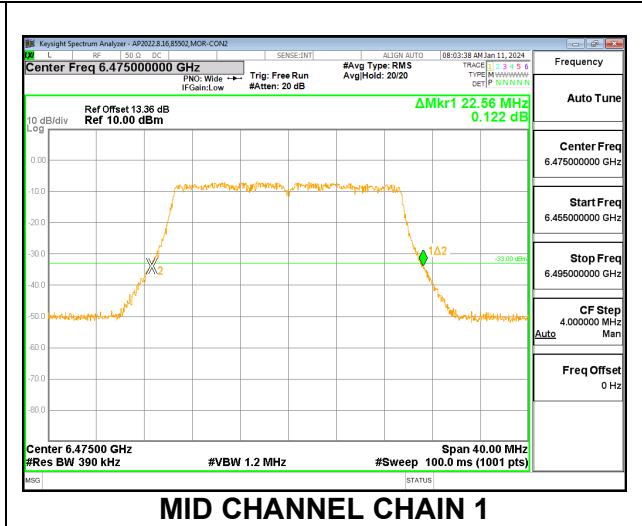

2TX CHAIN 0 + CHAIN 1 CDD OFDMA MODE: 242T

Channel	Frequency (MHz)	26 dB Bandwidth Chain 0 (MHz)	26 dB Bandwidth Chain 1 (MHz)	Limit (MHz)	Worst-Case Margin (MHz)
Low	6435	23.00	22.72	320	-297.00
Mid	6475	23.16	22.56	320	-296.84
High	6515	22.96	22.48	320	-297.04