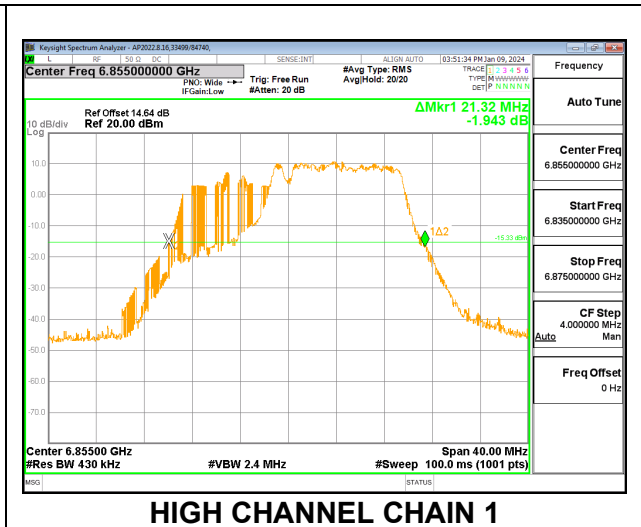

2TX CHAIN 0 + CHAIN 1 CDD OFDMA MODE: 106T+26T

Channel	Frequency (MHz)	26 dB Bandwidth Chain 0 (MHz)	26 dB Bandwidth Chain 1 (MHz)	Limit (MHz)	Worst-Case Margin (MHz)
Low	6535	20.84	21.04	320	-298.96
Mid	6695	20.72	21.04	320	-298.96
High	6855	21.36	21.32	320	-298.64