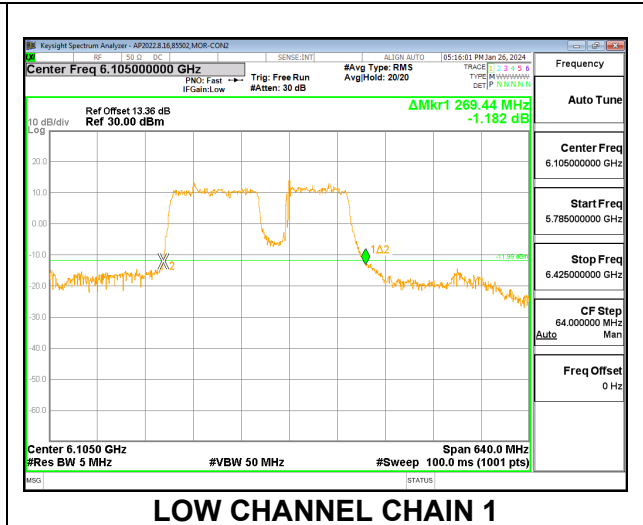

2TX CHAIN 0 + CHAIN 1 CDD OFDMA MODE: 996T+484T+996T (NON-CONTIGUOUS 2)

Channel	Frequency (MHz)	26 dB Bandwidth Chain 0 (MHz)	26 dB Bandwidth Chain 1 (MHz)
Low	6105	302.72	269.44
High	6265	275.20	268.80