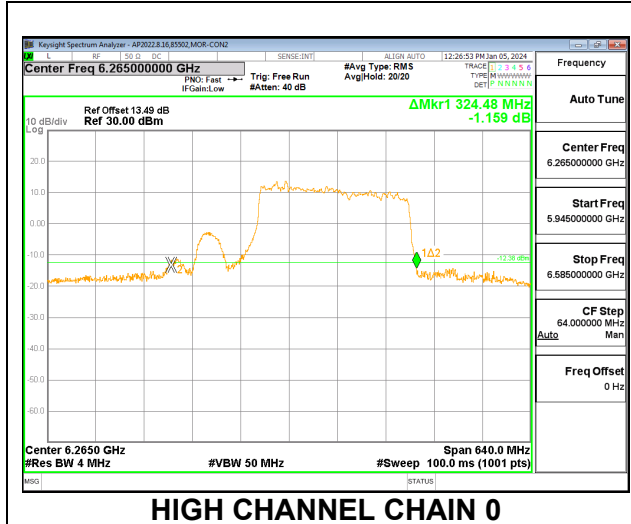

2TX CHAIN 0 + CHAIN 1 CDD OFDMA MODE: 484T+996T (NON-CONTIGUOUS)

Channel	Frequency (MHz)	26 dB Bandwidth Chain 0 (MHz)	26 dB Bandwidth Chain 1 (MHz)	Limit (MHz)	Worst-Case Margin (MHz)
Low	6025	176.64	173.76	320	-143.36
Mid	6185	177.92	173.12	320	-142.08
High	6345	174.08	174.12	320	-145.88

2TX CHAIN 0 + CHAIN 1 CDD OFDMA MODE: 2x996T

Channel	Frequency (MHz)	26 dB Bandwidth Chain 0 (MHz)	26 dB Bandwidth Chain 1 (MHz)	Limit (MHz)	Worst-Case Margin (MHz)
Low	6025	177.92	180.80	320	-139.20
Mid	6185	177.60	178.56	320	-141.44
High	6345	176.64	177.92	320	-142.08

9.3.6. 802.11be EHT320 MODE 2TX IN THE UNII-5 BAND

2TX CHAIN 0 + CHAIN 1 CDD OFDMA MODE: 2x996T+484T (CONTIGUOUS)

Channel	Frequency (MHz)	26 dB Bandwidth Chain 0 (MHz)	26 dB Bandwidth Chain 1 (MHz)
Low	6105	311.68	311.04
High	6265	324.48	327.04

2TX CHAIN 0 + CHAIN 1 CDD OFDMA MODE: 2x996T+484T (NON-CONTIGUOUS)

Channel	Frequency (MHz)	26 dB Bandwidth Chain 0 (MHz)	26 dB Bandwidth Chain 1 (MHz)
Low	6105	321.28	323.20
High	6265	297.60	321.92

2TX CHAIN 0 + CHAIN 1 CDD OFDMA MODE: 996T+484T+996T (NON-CONTIGUOUS)