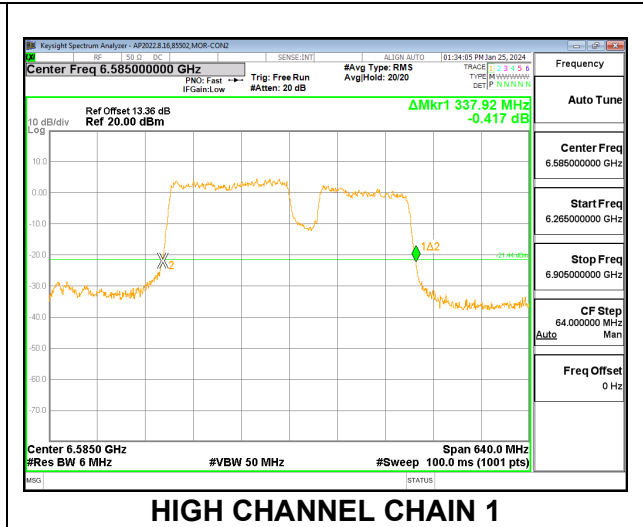

2TX CHAIN 0 + CHAIN 1 CDD OFDMA MODE: 2x996T+484T+996T (NON-CONTIGUOUS 2)

Channel	Frequency (MHz)	26 dB Bandwidth Chain 0 (MHz)	26 dB Bandwidth Chain 1 (MHz)
Low	6425	338.56	337.92
High	6585	339.20	337.92