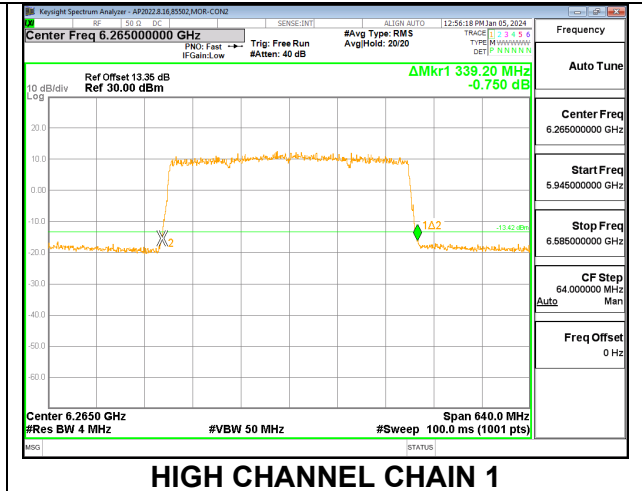

Channel	Frequency (MHz)	26 dB Bandwidth Chain 0 (MHz)	26 dB Bandwidth Chain 1 (MHz)
Low	6105	336.64	337.28
High	6265	337.92	337.28

2TX CHAIN 0 + CHAIN 1 CDD OFDMA MODE: 2x996T+484T+996T (NON-CONTIGUOUS 2)

Channel	Frequency (MHz)	26 dB Bandwidth Chain 0 (MHz)	26 dB Bandwidth Chain 1 (MHz)
Low	6105	337.28	338.56
High	6265	339.20	339.20

2TX CHAIN 0 + CHAIN 1 CDD OFDMA MODE: 4x996T

Channel	Frequency (MHz)	26 dB Bandwidth Chain 0 (MHz)	26 dB Bandwidth Chain 1 (MHz)
Low	6105	337.28	337.92
High	6265	334.72	339.20