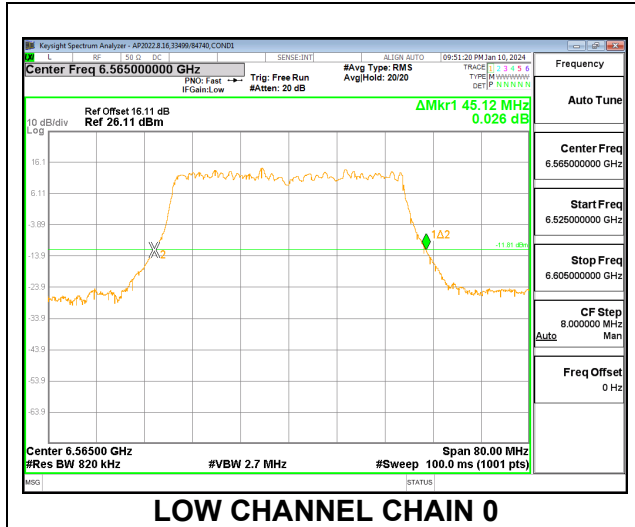

9.3.15. 802.11be EHT40 MODE 2TX IN THE UNII-7 BAND

2TX CHAIN 0 + CHAIN 1 CDD OFDMA MODE: 484T

Channel	Frequency (MHz)	26 dB Bandwidth Chain 0 (MHz)	26 dB Bandwidth Chain 1 (MHz)	Limit (MHz)	Worst-Case Margin (MHz)
Low	6565	45.12	46.00	320	-274.00
Mid	6685	44.64	44.64	320	-275.36
High	6845	45.84	44.72	320	-274.16