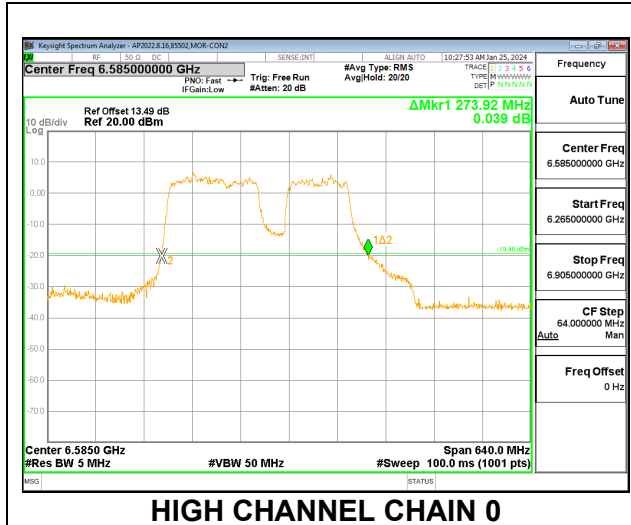

2TX CHAIN 0 + CHAIN 1 CDD OFDMA MODE: 996T+484T+996T (NON-CONTIGUOUS 2)

Channel	Frequency (MHz)	26 dB Bandwidth Chain 0 (MHz)	26 dB Bandwidth Chain 1 (MHz)
Low	6425	270.08	272.00
High	6585	273.92	265.60