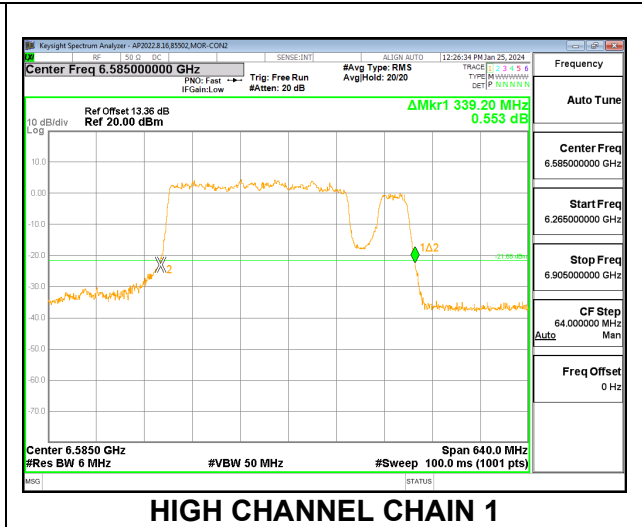

2TX CHAIN 0 + CHAIN 1 CDD OFDMA MODE: 3x996T+484T (NON-CONTIGUOUS)

Channel	Frequency (MHz)	26 dB Bandwidth Chain 0 (MHz)	26 dB Bandwidth Chain 1 (MHz)
Low	6425	337.28	337.28
High	6585	338.56	339.20