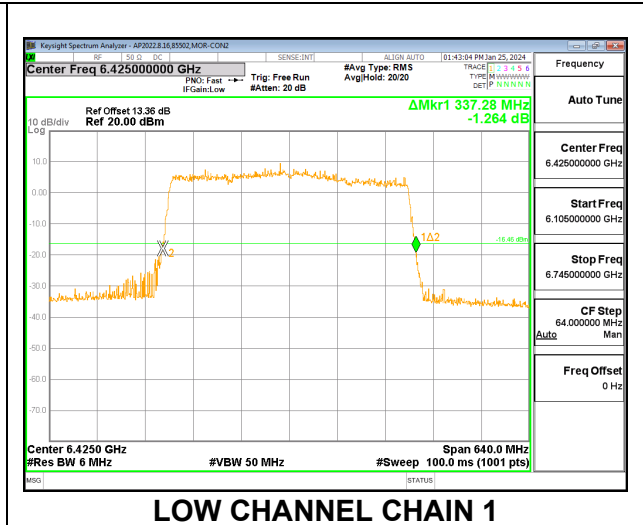

2TX CHAIN 0 + CHAIN 1 CDD OFDMA MODE: 4x996T

Channel	Frequency (MHz)	26 dB Bandwidth Chain 0 (MHz)	26 dB Bandwidth Chain 1 (MHz)
Low	6425	338.56	337.28
High	6585	337.92	337.28