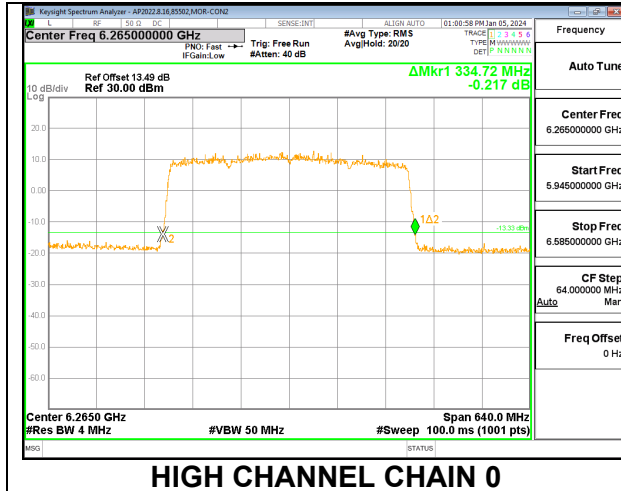

Channel	Frequency (MHz)	26 dB Bandwidth Chain 0 (MHz)	26 dB Bandwidth Chain 1 (MHz)
Low	6105	338.56	337.28
High	6265	338.56	339.20

2TX CHAIN 0 + CHAIN 1 CDD OFDMA MODE: 2x996T+484T+996T (NON-CONTIGUOUS)

Channel	Frequency (MHz)	26 dB Bandwidth Chain 0 (MHz)	26 dB Bandwidth Chain 1 (MHz)
Low	6105	336.64	337.28
High	6265	337.92	337.28

2TX CHAIN 0 + CHAIN 1 CDD OFDMA MODE: 2x996T+484T+996T (NON-CONTIGUOUS 2)

Channel	Frequency (MHz)	26 dB Bandwidth Chain 0 (MHz)	26 dB Bandwidth Chain 1 (MHz)
Low	6105	337.28	338.56
High	6265	339.20	339.20

2TX CHAIN 0 + CHAIN 1 CDD OFDMA MODE: 4x996T

Channel	Frequency (MHz)	26 dB Bandwidth Chain 0 (MHz)	26 dB Bandwidth Chain 1 (MHz)
Low	6105	337.28	337.92
High	6265	334.72	339.20