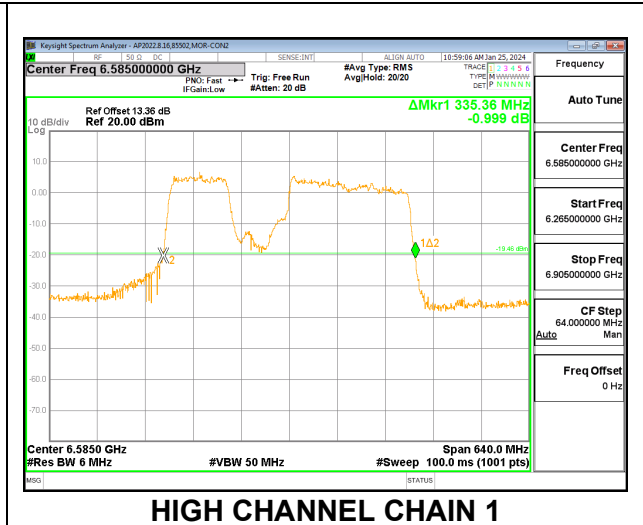

2TX CHAIN 0 + CHAIN 1 CDD OFDMA MODE: 3x996T (NON-CONTIGUOUS)

Channel	Frequency (MHz)	26 dB Bandwidth Chain 0 (MHz)	26 dB Bandwidth Chain 1 (MHz)
Low	6425	336.00	336.00
High	6585	337.92	335.36