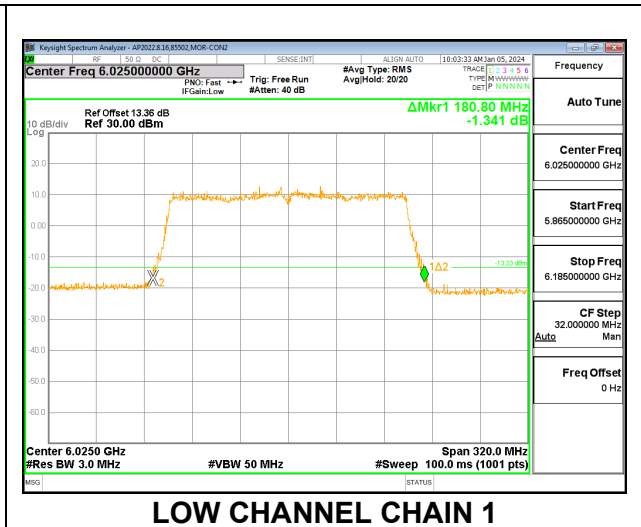

2TX CHAIN 0 + CHAIN 1 CDD OFDMA MODE: 2x996T

Channel	Frequency (MHz)	26 dB Bandwidth Chain 0 (MHz)	26 dB Bandwidth Chain 1 (MHz)	Limit (MHz)	Worst-Case Margin (MHz)
Low	6025	177.92	180.80	320	-139.20
Mid	6185	177.60	178.56	320	-141.44
High	6345	176.64	177.92	320	-142.08