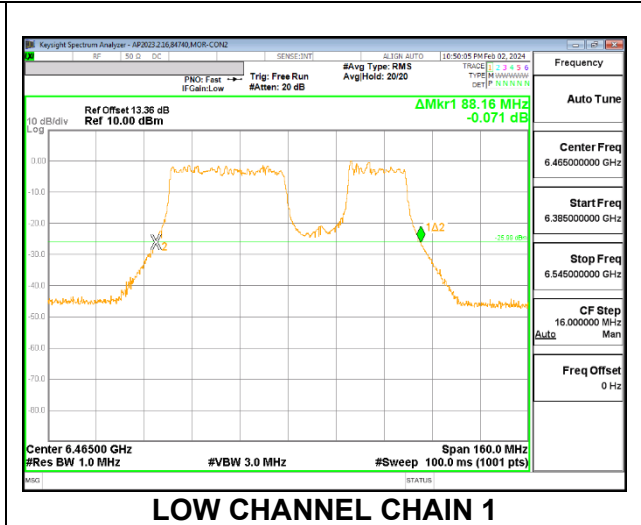

9.3.10. 802.11be EHT80 MODE 2TX IN THE UNII-6 BAND

2TX CHAIN 0 + CHAIN 1 CDD OFDMA MODE: 484T+242T (CONTIGUOUS)

Channel	Frequency (MHz)	26 dB Bandwidth Chain 0 (MHz)	26 dB Bandwidth Chain 1 (MHz)	Limit (MHz)	Worst-Case Margin (MHz)
Low	6465	80.80	81.76	320	-238.24
High	6545	79.84	80.00	320	-240.00

2TX CHAIN 0 + CHAIN 1 CDD OFDMA MODE: 484T+242T (NON-CONTIGUOUS)

Channel	Frequency (MHz)	26 dB Bandwidth Chain 0 (MHz)	26 dB Bandwidth Chain 1 (MHz)	Limit (MHz)	Worst-Case Margin (MHz)
Low	6465	88.80	88.16	320	-231.20
High	6545	88.64	87.84	320	-231.36