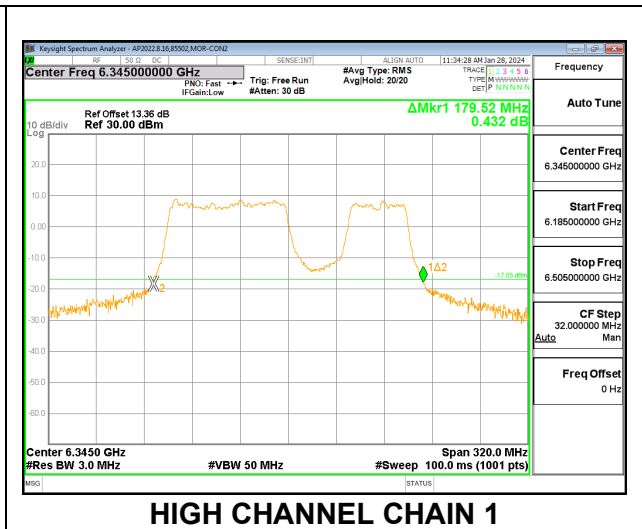

2TX CHAIN 0 + CHAIN 1 CDD OFDMA MODE: 996T+484T (NON-CONTIGUOUS)

Channel	Frequency (MHz)	26 dB Bandwidth Chain 0 (MHz)	26 dB Bandwidth Chain 1 (MHz)	Limit (MHz)	Worst-Case Margin (MHz)
Low	6025	176.64	175.68	320	-143.36
Mid	6185	178.56	177.60	320	-141.44
High	6345	179.52	179.52	320	-140.48

2TX CHAIN 0 + CHAIN 1 CDD OFDMA MODE: 484T+996T (NON-CONTIGUOUS)

Channel	Frequency (MHz)	26 dB Bandwidth Chain 0 (MHz)	26 dB Bandwidth Chain 1 (MHz)	Limit (MHz)	Worst-Case Margin (MHz)
Low	6025	176.64	173.76	320	-143.36
Mid	6185	177.92	173.12	320	-142.08
High	6345	174.08	174.12	320	-145.88