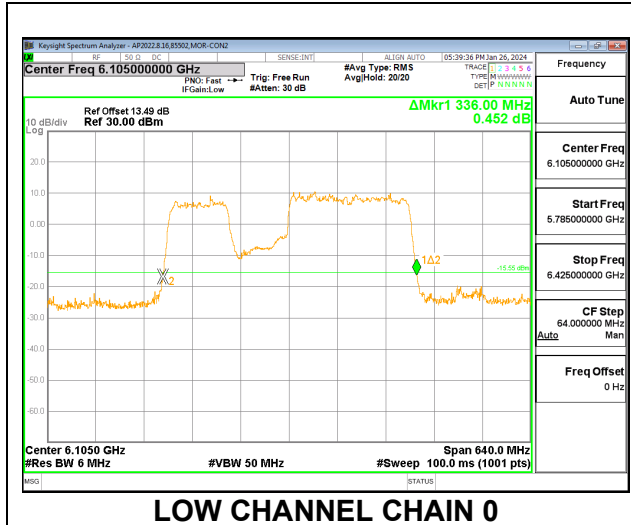

Channel	Frequency (MHz)	26 dB Bandwidth Chain 0 (MHz)	26 dB Bandwidth Chain 1 (MHz)
Low	6105	330.24	328.32
High	6265	331.52	332.80

2TX CHAIN 0 + CHAIN 1 CDD OFDMA MODE: 996T+484T+996T (NON-CONTIGUOUS 2)

Channel	Frequency (MHz)	26 dB Bandwidth Chain 0 (MHz)	26 dB Bandwidth Chain 1 (MHz)
Low	6105	302.72	269.44
High	6265	275.20	268.80

2TX CHAIN 0 + CHAIN 1 CDD OFDMA MODE: 3x996T (CONTIGUOUS)

Channel	Frequency (MHz)	26 dB Bandwidth Chain 0 (MHz)	26 dB Bandwidth Chain 1 (MHz)
Low	6105	327.68	330.88
High	6265	305.28	325.12

2TX CHAIN 0 + CHAIN 1 CDD OFDMA MODE: 3x996T (NON-CONTIGUOUS)

Channel	Frequency (MHz)	26 dB Bandwidth Chain 0 (MHz)	26 dB Bandwidth Chain 1 (MHz)
Low	6105	336.00	336.00
High	6265	334.72	335.36

2TX CHAIN 0 + CHAIN 1 CDD OFDMA MODE: 3x996T (NON-CONTIGUOUS 2)