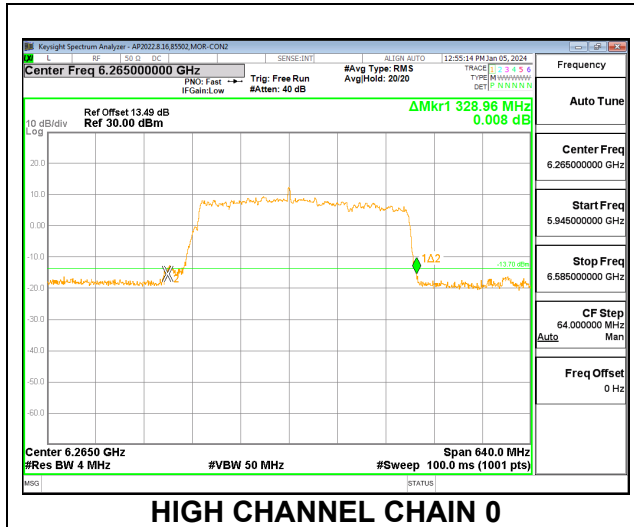

Channel	Frequency (MHz)	26 dB Bandwidth Chain 0 (MHz)	26 dB Bandwidth Chain 1 (MHz)
Low	6105	302.72	269.44
High	6265	275.20	268.80

2TX CHAIN 0 + CHAIN 1 CDD OFDMA MODE: 3x996T (CONTIGUOUS)

Channel	Frequency (MHz)	26 dB Bandwidth Chain 0 (MHz)	26 dB Bandwidth Chain 1 (MHz)
Low	6105	327.68	330.88
High	6265	305.28	325.12

2TX CHAIN 0 + CHAIN 1 CDD OFDMA MODE: 3x996T (NON-CONTIGUOUS)

Channel	Frequency (MHz)	26 dB Bandwidth Chain 0 (MHz)	26 dB Bandwidth Chain 1 (MHz)
Low	6105	336.00	336.00
High	6265	334.72	335.36

2TX CHAIN 0 + CHAIN 1 CDD OFDMA MODE: 3x996T (NON-CONTIGUOUS 2)

Channel	Frequency (MHz)	26 dB Bandwidth Chain 0 (MHz)	26 dB Bandwidth Chain 1 (MHz)
Low	6105	336.64	335.36
High	6265	337.28	336.64

2TX CHAIN 0 + CHAIN 1 CDD OFDMA MODE: 3x996T+484T (CONTIGUOUS)

Channel	Frequency (MHz)	26 dB Bandwidth Chain 0 (MHz)	26 dB Bandwidth Chain 1 (MHz)
Low	6105	328.96	329.60
High	6265	329.96	332.80