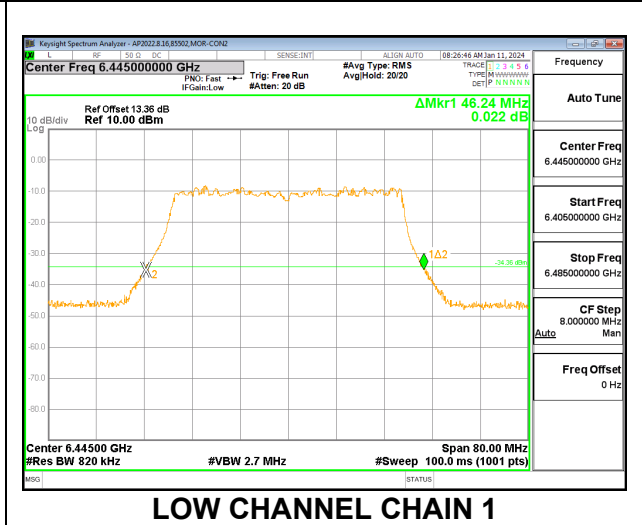

9.3.9. 802.11be EHT40 MODE 2TX IN THE UNII-6 BAND

2TX CHAIN 0 + CHAIN 1 CDD OFDMA MODE: 484T

Channel	Frequency (MHz)	26 dB Bandwidth Chain 0 (MHz)	26 dB Bandwidth Chain 1 (MHz)	Limit (MHz)	Worst-Case Margin (MHz)
Low	6445	46.16	46.24	320	-273.76
Mid	6485	45.84	45.68	320	-274.16
High	6525	44.96	45.04	320	-274.96