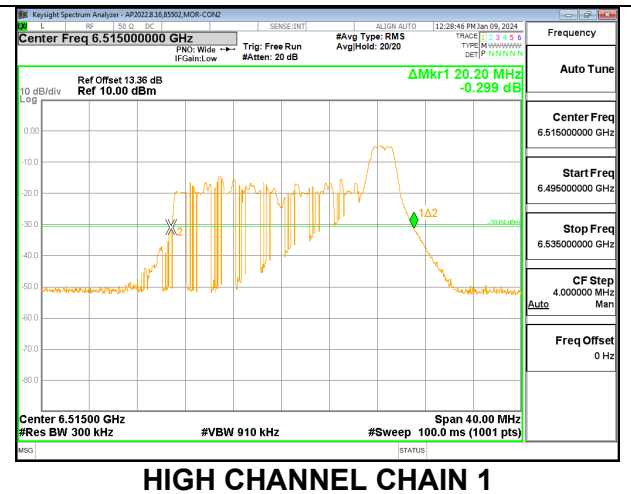

9.3.7. 802.11a MODE 2TX IN THE UNII-6 BAND

2TX CHAIN 0 + CHAIN 1 CDD OFDMA MODE

Channel	Frequency (MHz)	26 dB Bandwidth Chain 0 (MHz)	26 dB Bandwidth Chain 1 (MHz)	Limit (MHz)	Worst-Case Margin (MHz)
Low	6435	23.00	22.88	320	-297.00
Mid	6475	23.56	22.08	320	-296.44
High	6515	22.76	21.72	320	-297.24

9.3.8. 802.11be EHT20 MODE 2TX IN THE UNII-6 BAND

2TX CHAIN 0 + CHAIN 1 CDD OFDMA MODE: 26T

Channel	Frequency (MHz)	26 dB Bandwidth Chain 0 (MHz)	26 dB Bandwidth Chain 1 (MHz)	Limit (MHz)	Worst-Case Margin (MHz)
Low	6435	20.32	20.28	320	-299.68
Mid	6475	20.56	20.32	320	-299.44
High	6515	20.64	20.20	320	-299.36