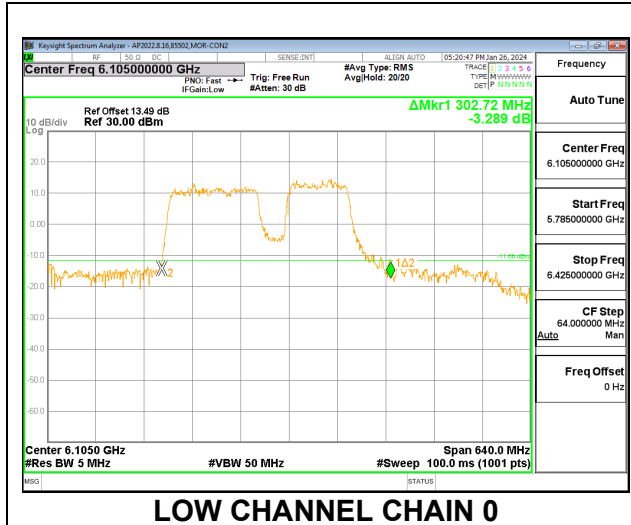

2TX CHAIN 0 + CHAIN 1 CDD OFDMA MODE: 996T+484T+996T (NON-CONTIGUOUS 2)

Channel	Frequency (MHz)	26 dB Bandwidth Chain 0 (MHz)	26 dB Bandwidth Chain 1 (MHz)
Low	6105	302.72	269.44
High	6265	275.20	268.80