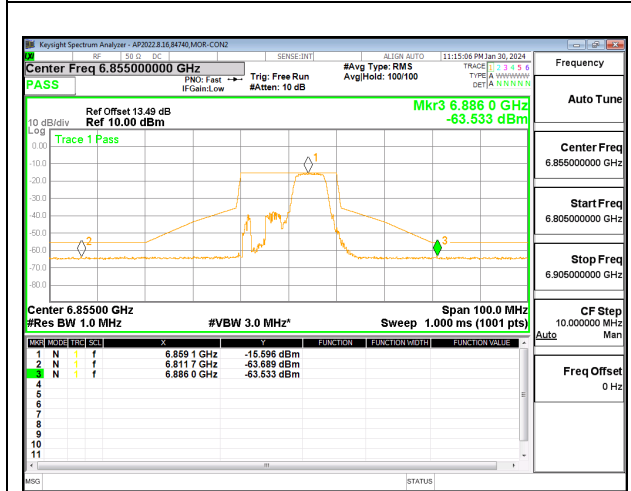

2TX CHAIN 0 + CHAIN 1 CDD OFDMA MODE: 52T LOW POWER INDOOR

LOW CHANNEL CHAIN 0

LOW CHANNEL CHAIN 1

MID CHANNEL CHAIN 0

MID CHANNEL CHAIN 1

HIGH CHANNEL CHAIN 0

HIGH CHANNEL CHAIN 1

2TX CHAIN 0 + CHAIN 1 CDD OFDMA MODE: 52T+26T STANDARD POWER

2TX CHAIN 0 + CHAIN 1 CDD OFDMA MODE: 52T+26T LOW POWER INDOOR

LOW CHANNEL CHAIN 0

LOW CHANNEL CHAIN 1

MID CHANNEL CHAIN 0

MID CHANNEL CHAIN 1

HIGH CHANNEL CHAIN 0

HIGH CHANNEL CHAIN 1

2TX CHAIN 0 + CHAIN 1 CDD OFDMA MODE: 106T STANDARD POWER

LOW CHANNEL CHAIN 0

LOW CHANNEL CHAIN 1

MID CHANNEL CHAIN 0

MID CHANNEL CHAIN 1

HIGH CHANNEL CHAIN 0

HIGH CHANNEL CHAIN 1

2TX CHAIN 0 + CHAIN 1 CDD OFDMA MODE: 106T LOW POWER INDOOR

LOW CHANNEL CHAIN 0

LOW CHANNEL CHAIN 1

MID CHANNEL CHAIN 0

MID CHANNEL CHAIN 1

HIGH CHANNEL CHAIN 0

HIGH CHANNEL CHAIN 1

2TX CHAIN 0 + CHAIN 1 CDD OFDMA MODE: 106T+26T STANDARD POWER

LOW CHANNEL CHAIN 0

LOW CHANNEL CHAIN 1