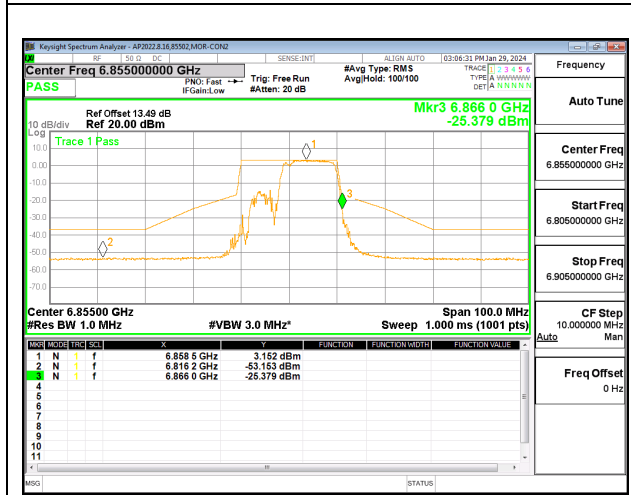

LOW CHANNEL CHAIN 1

MID CHANNEL CHAIN 0

MID CHANNEL CHAIN 1

HIGH CHANNEL CHAIN 0

HIGH CHANNEL CHAIN 1

2TX CHAIN 0 + CHAIN 1 CDD OFDMA MODE: 106T+26T STANDARD POWER

LOW CHANNEL CHAIN 0

LOW CHANNEL CHAIN 1

MID CHANNEL CHAIN 0

MID CHANNEL CHAIN 1

HIGH CHANNEL CHAIN 0

HIGH CHANNEL CHAIN 1

2TX CHAIN 0 + CHAIN 1 CDD OFDMA MODE: 106T+26T LOW POWER INDOOR

LOW CHANNEL CHAIN 0

LOW CHANNEL CHAIN 1

MID CHANNEL CHAIN 0