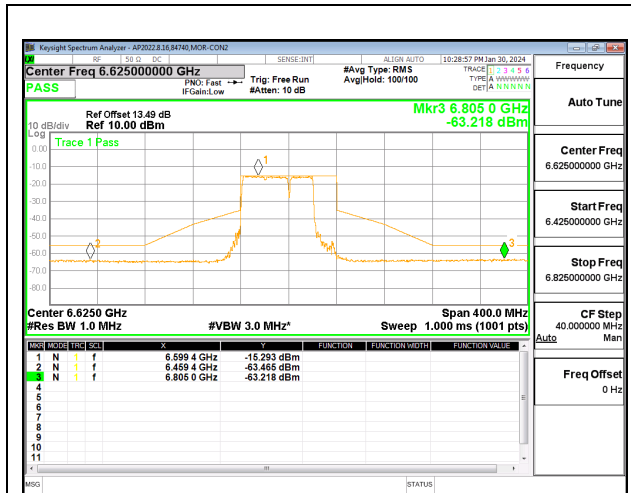

LOW CHANNEL CHAIN 1

MID CHANNEL CHAIN 0

MID CHANNEL CHAIN 1

HIGH CHANNEL CHAIN 0

HIGH CHANNEL CHAIN 1

9.5.16. 802.11be EHT80 MODE 2TX IN THE UNII-7 BAND

2TX CHAIN 0 + CHAIN 1 CDD OFDMA MODE: 484T+242T (CONTIGUOUS) STANDARD POWER

2TX CHAIN 0 + CHAIN 1 CDD OFDMA MODE: 484T+242T (CONTIGUOUS) LOW POWER INDOOR

LOW CHANNEL CHAIN 0

LOW CHANNEL CHAIN 1

MID CHANNEL CHAIN 0

MID CHANNEL CHAIN 1

HIGH CHANNEL CHAIN 0

HIGH CHANNEL CHAIN 1

2TX CHAIN 0 + CHAIN 1 CDD OFDMA MODE: 484T+242T (NON-CONTIGUOUS) STANDARD POWER