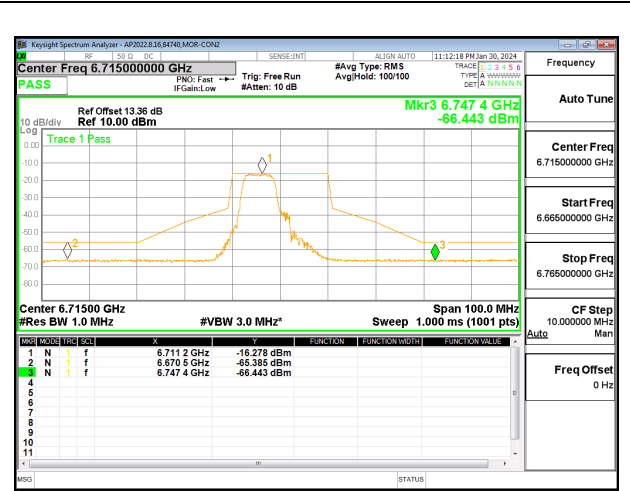

2TX CHAIN 0 + CHAIN 1 CDD OFDMA MODE: 52T LOW POWER INDOOR

LOW CHANNEL CHAIN 0

LOW CHANNEL CHAIN 1

MID CHANNEL CHAIN 0

MID CHANNEL CHAIN 1

HIGH CHANNEL CHAIN 0

HIGH CHANNEL CHAIN 1

2TX CHAIN 0 + CHAIN 1 CDD OFDMA MODE: 52T+26T STANDARD POWER

2TX CHAIN 0 + CHAIN 1 CDD OFDMA MODE: 52T+26T LOW POWER INDOOR

LOW CHANNEL CHAIN 0

LOW CHANNEL CHAIN 1

MID CHANNEL CHAIN 0

MID CHANNEL CHAIN 1

HIGH CHANNEL CHAIN 0

HIGH CHANNEL CHAIN 1

2TX CHAIN 0 + CHAIN 1 CDD OFDMA MODE: 106T STANDARD POWER

LOW CHANNEL CHAIN 0

LOW CHANNEL CHAIN 1

MID CHANNEL CHAIN 0

MID CHANNEL CHAIN 1

HIGH CHANNEL CHAIN 0

HIGH CHANNEL CHAIN 1

2TX CHAIN 0 + CHAIN 1 CDD OFDMA MODE: 106T LOW POWER INDOOR

LOW CHANNEL CHAIN 0

LOW CHANNEL CHAIN 1

MID CHANNEL CHAIN 0

MID CHANNEL CHAIN 1

HIGH CHANNEL CHAIN 0

HIGH CHANNEL CHAIN 1

2TX CHAIN 0 + CHAIN 1 CDD OFDMA MODE: 106T+26T STANDARD POWER

LOW CHANNEL CHAIN 0

LOW CHANNEL CHAIN 1