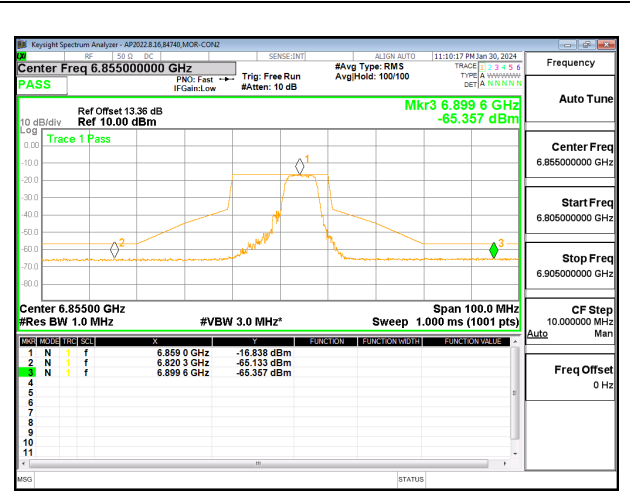

2TX CHAIN 0 + CHAIN 1 CDD OFDMA MODE: 52T LOW POWER INDOOR

LOW CHANNEL CHAIN 0

LOW CHANNEL CHAIN 1

MID CHANNEL CHAIN 0

MID CHANNEL CHAIN 1

HIGH CHANNEL CHAIN 0

HIGH CHANNEL CHAIN 1

2TX CHAIN 0 + CHAIN 1 CDD OFDMA MODE: 52T+26T STANDARD POWER

2TX CHAIN 0 + CHAIN 1 CDD OFDMA MODE: 52T+26T LOW POWER INDOOR

LOW CHANNEL CHAIN 0

LOW CHANNEL CHAIN 1

MID CHANNEL CHAIN 0

MID CHANNEL CHAIN 1

HIGH CHANNEL CHAIN 0

HIGH CHANNEL CHAIN 1

2TX CHAIN 0 + CHAIN 1 CDD OFDMA MODE: 106T STANDARD POWER

LOW CHANNEL CHAIN 0

LOW CHANNEL CHAIN 1

MID CHANNEL CHAIN 0

MID CHANNEL CHAIN 1

HIGH CHANNEL CHAIN 0

HIGH CHANNEL CHAIN 1

2TX CHAIN 0 + CHAIN 1 CDD OFDMA MODE: 106T LOW POWER INDOOR

LOW CHANNEL CHAIN 0

LOW CHANNEL CHAIN 1

MID CHANNEL CHAIN 0

MID CHANNEL CHAIN 1

HIGH CHANNEL CHAIN 0

HIGH CHANNEL CHAIN 1

2TX CHAIN 0 + CHAIN 1 CDD OFDMA MODE: 106T+26T STANDARD POWER

LOW CHANNEL CHAIN 0

LOW CHANNEL CHAIN 1