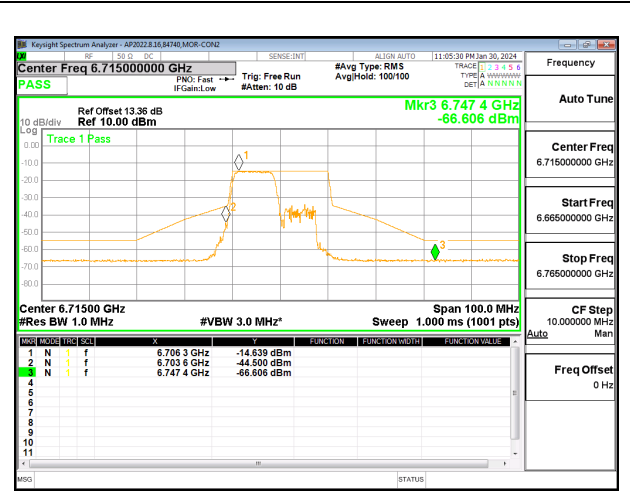

2TX CHAIN 0 + CHAIN 1 CDD OFDMA MODE: 52T+26T LOW POWER INDOOR

LOW CHANNEL CHAIN 0

LOW CHANNEL CHAIN 1

MID CHANNEL CHAIN 0

MID CHANNEL CHAIN 1

HIGH CHANNEL CHAIN 0

HIGH CHANNEL CHAIN 1

2TX CHAIN 0 + CHAIN 1 CDD OFDMA MODE: 106T STANDARD POWER

LOW CHANNEL CHAIN 0

LOW CHANNEL CHAIN 1

MID CHANNEL CHAIN 0

MID CHANNEL CHAIN 1

HIGH CHANNEL CHAIN 0

HIGH CHANNEL CHAIN 1

2TX CHAIN 0 + CHAIN 1 CDD OFDMA MODE: 106T LOW POWER INDOOR

LOW CHANNEL CHAIN 0

LOW CHANNEL CHAIN 1

MID CHANNEL CHAIN 0

MID CHANNEL CHAIN 1

HIGH CHANNEL CHAIN 0

HIGH CHANNEL CHAIN 1

2TX CHAIN 0 + CHAIN 1 CDD OFDMA MODE: 106T+26T STANDARD POWER

LOW CHANNEL CHAIN 0

LOW CHANNEL CHAIN 1