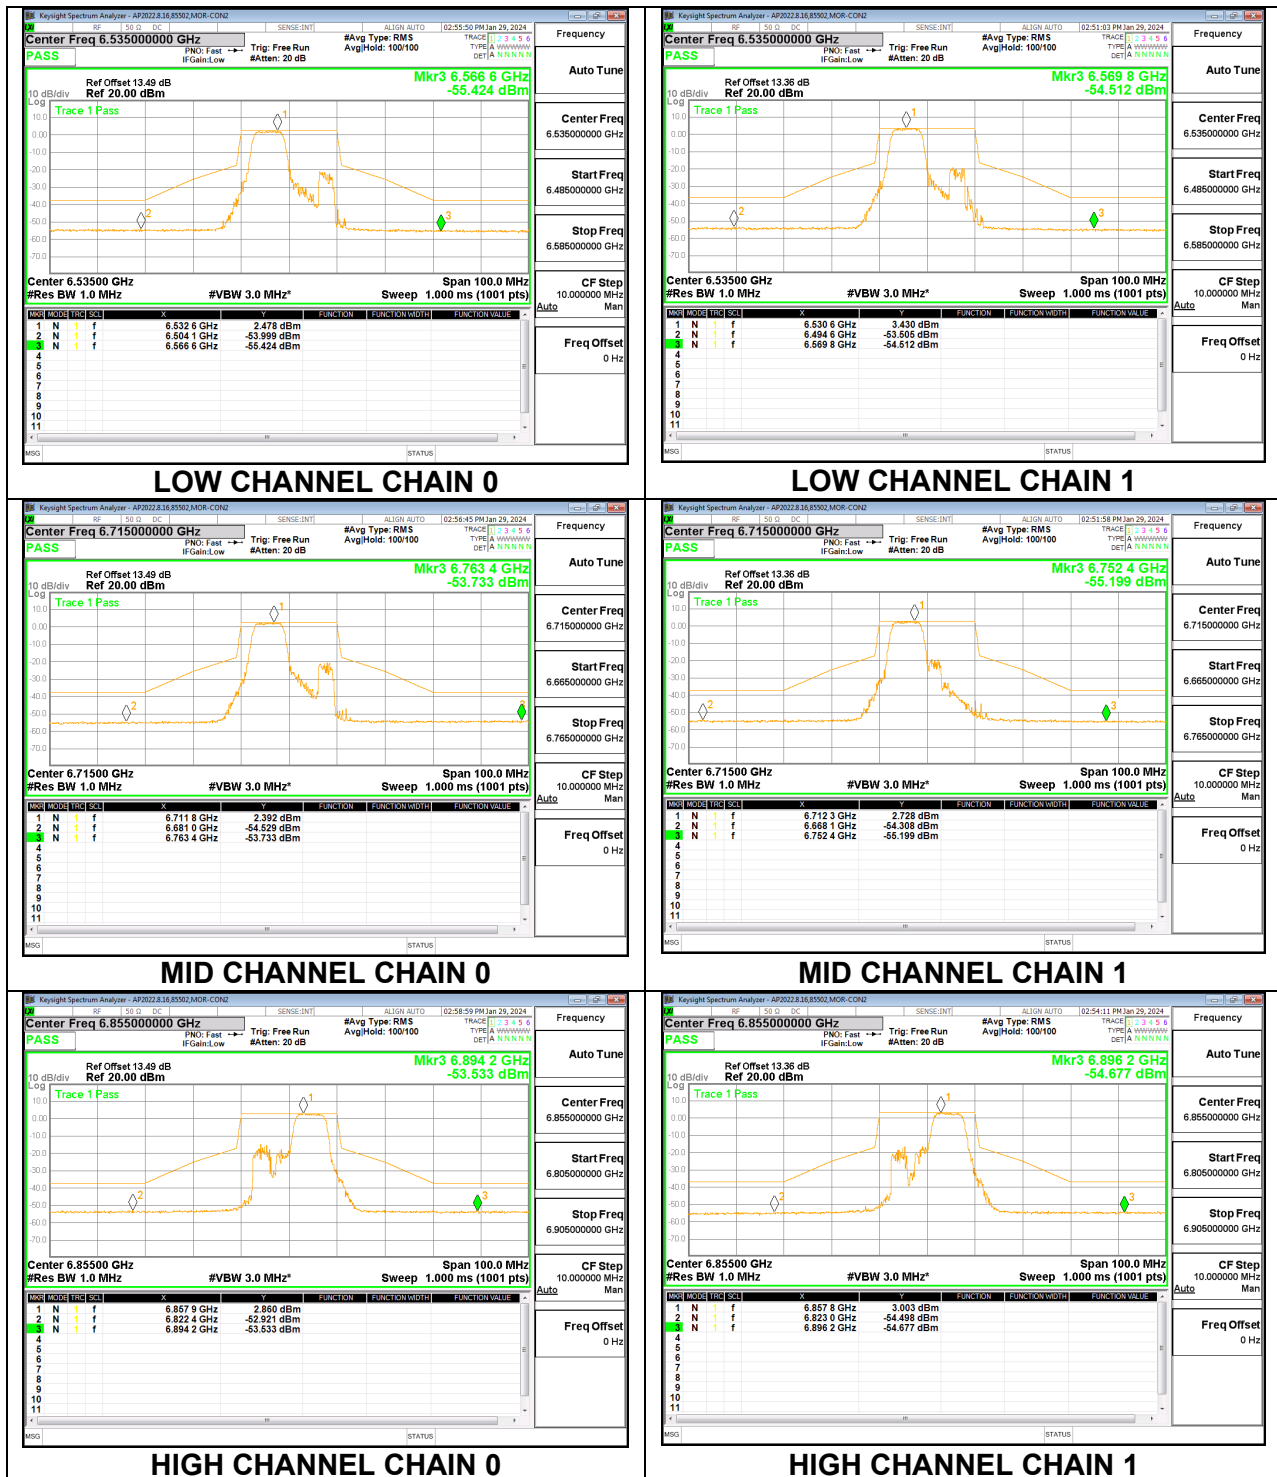

2TX CHAIN 0 + CHAIN 1 CDD OFDMA MODE: 52T LOW POWER INDOOR

LOW CHANNEL CHAIN 0

LOW CHANNEL CHAIN 1

MID CHANNEL CHAIN 0

MID CHANNEL CHAIN 1

HIGH CHANNEL CHAIN 0

HIGH CHANNEL CHAIN 1

2TX CHAIN 0 + CHAIN 1 CDD OFDMA MODE: 52T+26T STANDARD POWER

2TX CHAIN 0 + CHAIN 1 CDD OFDMA MODE: 52T+26T LOW POWER INDOOR

LOW CHANNEL CHAIN 0

LOW CHANNEL CHAIN 1

MID CHANNEL CHAIN 0

MID CHANNEL CHAIN 1

HIGH CHANNEL CHAIN 0

HIGH CHANNEL CHAIN 1

2TX CHAIN 0 + CHAIN 1 CDD OFDMA MODE: 106T STANDARD POWER

LOW CHANNEL CHAIN 0

LOW CHANNEL CHAIN 1

MID CHANNEL CHAIN 0

MID CHANNEL CHAIN 1

HIGH CHANNEL CHAIN 0

HIGH CHANNEL CHAIN 1

2TX CHAIN 0 + CHAIN 1 CDD OFDMA MODE: 106T LOW POWER INDOOR

LOW CHANNEL CHAIN 0

LOW CHANNEL CHAIN 1

MID CHANNEL CHAIN 0

MID CHANNEL CHAIN 1

HIGH CHANNEL CHAIN 0

HIGH CHANNEL CHAIN 1

2TX CHAIN 0 + CHAIN 1 CDD OFDMA MODE: 106T+26T STANDARD POWER

LOW CHANNEL CHAIN 0

LOW CHANNEL CHAIN 1