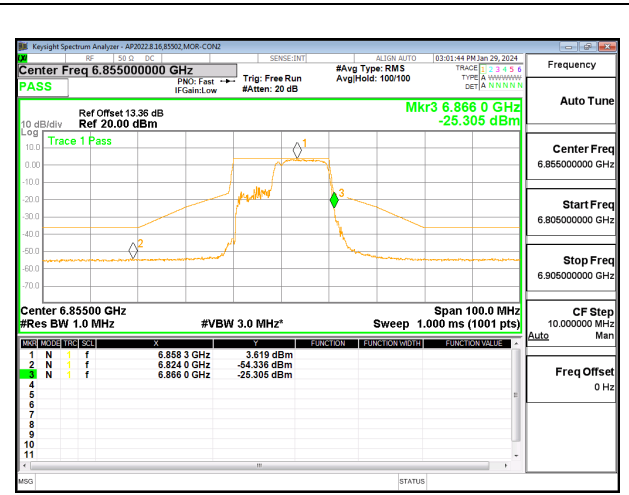

LOW CHANNEL CHAIN 1

MID CHANNEL CHAIN 0

MID CHANNEL CHAIN 1

HIGH CHANNEL CHAIN 0

HIGH CHANNEL CHAIN 1

2TX CHAIN 0 + CHAIN 1 CDD OFDMA MODE: 106T+26T STANDARD POWER

LOW CHANNEL CHAIN 0

LOW CHANNEL CHAIN 1

MID CHANNEL CHAIN 0

MID CHANNEL CHAIN 1

HIGH CHANNEL CHAIN 0

HIGH CHANNEL CHAIN 1

2TX CHAIN 0 + CHAIN 1 CDD OFDMA MODE: 106T+26T LOW POWER INDOOR

LOW CHANNEL CHAIN 0

LOW CHANNEL CHAIN 1

MID CHANNEL CHAIN 0

MID CHANNEL CHAIN 1

HIGH CHANNEL CHAIN 0

HIGH CHANNEL CHAIN 1

2TX CHAIN 0 + CHAIN 1 CDD OFDMA MODE: 242T STANDARD POWER

LOW CHANNEL CHAIN 0

LOW CHANNEL CHAIN 1

MID CHANNEL CHAIN 0

MID CHANNEL CHAIN 1