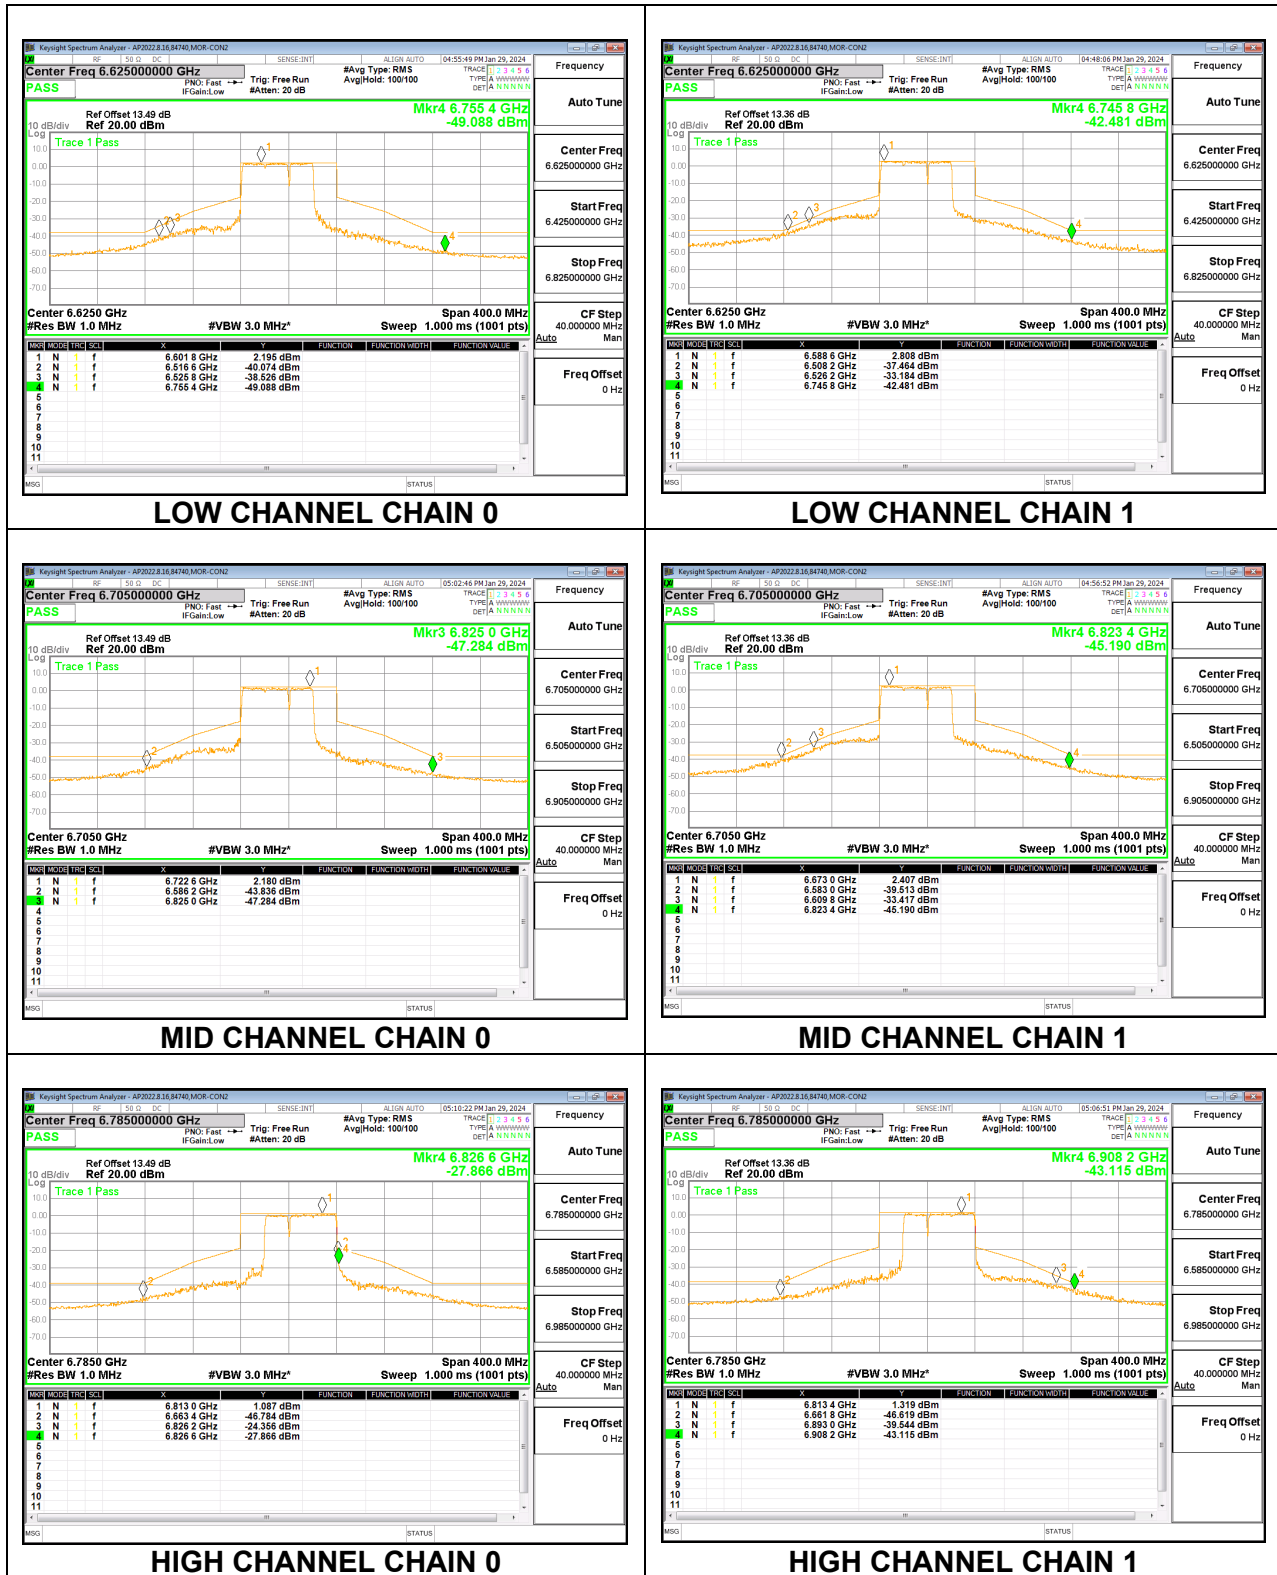

LOW CHANNEL CHAIN 1

MID CHANNEL CHAIN 0

MID CHANNEL CHAIN 1

HIGH CHANNEL CHAIN 0

HIGH CHANNEL CHAIN 1

9.5.16. 802.11be EHT80 MODE 2TX IN THE UNII-7 BAND

2TX CHAIN 0 + CHAIN 1 CDD OFDMA MODE: 484T+242T (CONTIGUOUS) STANDARD POWER

2TX CHAIN 0 + CHAIN 1 CDD OFDMA MODE: 484T+242T (CONTIGUOUS) LOW POWER INDOOR

LOW CHANNEL CHAIN 0

LOW CHANNEL CHAIN 1

MID CHANNEL CHAIN 0

MID CHANNEL CHAIN 1

HIGH CHANNEL CHAIN 0

HIGH CHANNEL CHAIN 1

2TX CHAIN 0 + CHAIN 1 CDD OFDMA MODE: 484T+242T (NON-CONTIGUOUS) STANDARD POWER