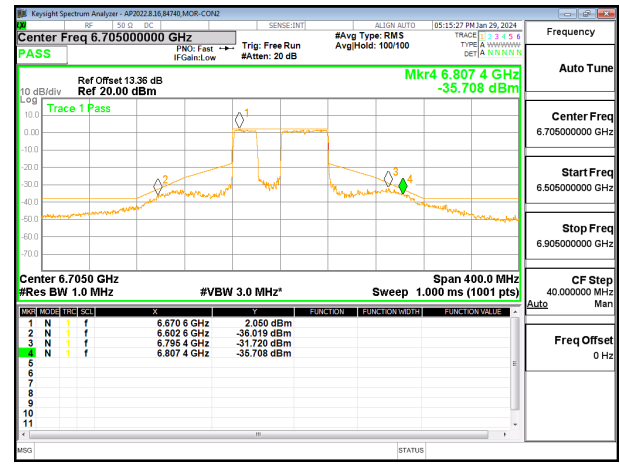

2TX CHAIN 0 + CHAIN 1 CDD OFDMA MODE: 484T+242T (CONTIGUOUS) LOW POWER INDOOR

LOW CHANNEL CHAIN 0

LOW CHANNEL CHAIN 1

MID CHANNEL CHAIN 0

MID CHANNEL CHAIN 1

HIGH CHANNEL CHAIN 0

HIGH CHANNEL CHAIN 1

2TX CHAIN 0 + CHAIN 1 CDD OFDMA MODE: 484T+242T (NON-CONTIGUOUS) STANDARD POWER

LOW CHANNEL CHAIN 0

LOW CHANNEL CHAIN 1

MID CHANNEL CHAIN 0

MID CHANNEL CHAIN 1

HIGH CHANNEL CHAIN 0

HIGH CHANNEL CHAIN 1

2TX CHAIN 0 + CHAIN 1 CDD OFDMA MODE: 484T+242T (NON-CONTIGUOUS) LOW POWER INDOOR

2TX CHAIN 0 + CHAIN 1 CDD OFDMA MODE: 242T+484T (NON-CONTIGUOUS) STANDARD POWER

LOW CHANNEL CHAIN 0

LOW CHANNEL CHAIN 1

MID CHANNEL CHAIN 0

MID CHANNEL CHAIN 1

HIGH CHANNEL CHAIN 0

HIGH CHANNEL CHAIN 1