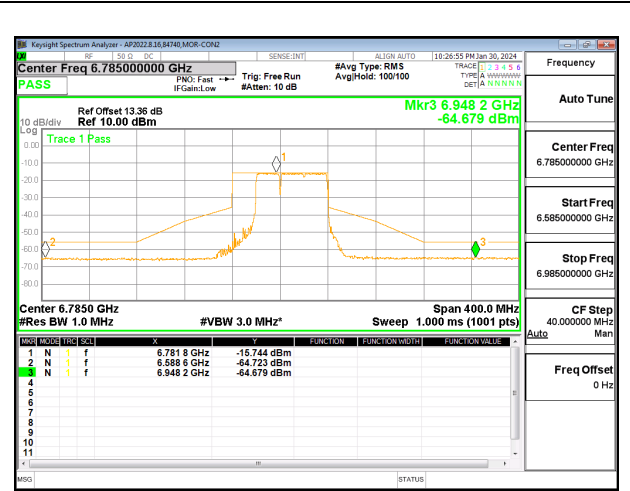

2TX CHAIN 0 + CHAIN 1 CDD OFDMA MODE: 484T+242T (CONTIGUOUS) LOW POWER INDOOR

LOW CHANNEL CHAIN 0

LOW CHANNEL CHAIN 1

MID CHANNEL CHAIN 0

MID CHANNEL CHAIN 1

HIGH CHANNEL CHAIN 0

HIGH CHANNEL CHAIN 1

2TX CHAIN 0 + CHAIN 1 CDD OFDMA MODE: 484T+242T (NON-CONTIGUOUS) STANDARD POWER

LOW CHANNEL CHAIN 0

LOW CHANNEL CHAIN 1

MID CHANNEL CHAIN 0

MID CHANNEL CHAIN 1

HIGH CHANNEL CHAIN 0

HIGH CHANNEL CHAIN 1

2TX CHAIN 0 + CHAIN 1 CDD OFDMA MODE: 484T+242T (NON-CONTIGUOUS) LOW POWER INDOOR

2TX CHAIN 0 + CHAIN 1 CDD OFDMA MODE: 242T+484T (NON-CONTIGUOUS) STANDARD POWER