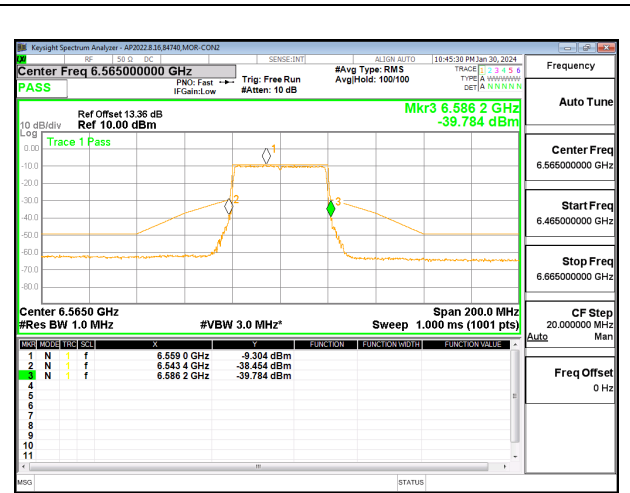

HIGH CHANNEL CHAIN 1

9.5.15. 802.11be EHT40 MODE 2TX IN THE UNII-7 BAND

2TX CHAIN 0 + CHAIN 1 CDD OFDMA MODE: 484T STANDARD POWER

2TX CHAIN 0 + CHAIN 1 CDD OFDMA MODE: 484T LOW POWER INDOOR

LOW CHANNEL CHAIN 0