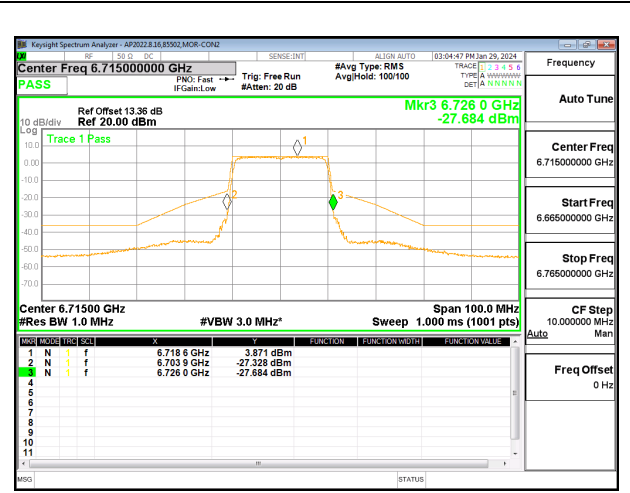

MID CHANNEL CHAIN 1

HIGH CHANNEL CHAIN 0

HIGH CHANNEL CHAIN 1

2TX CHAIN 0 + CHAIN 1 CDD OFDMA MODE: 242T STANDARD POWER

LOW CHANNEL CHAIN 0

LOW CHANNEL CHAIN 1

MID CHANNEL CHAIN 0

MID CHANNEL CHAIN 1