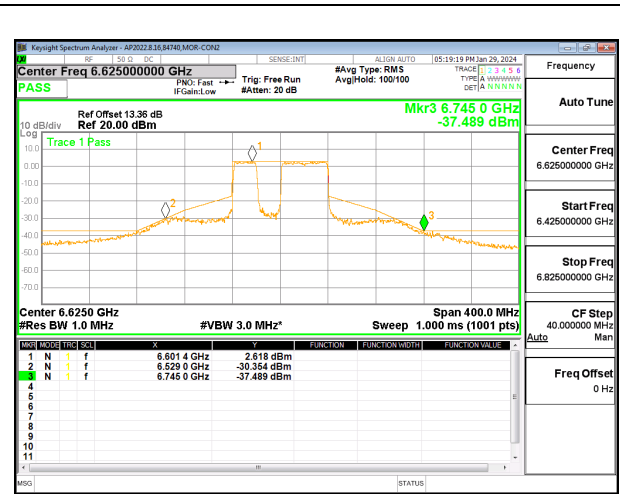

LOW CHANNEL CHAIN 0

LOW CHANNEL CHAIN 1

MID CHANNEL CHAIN 0

MID CHANNEL CHAIN 1

HIGH CHANNEL CHAIN 0

HIGH CHANNEL CHAIN 1

2TX CHAIN 0 + CHAIN 1 CDD OFDMA MODE: 484T+242T (NON-CONTIGUOUS) LOW POWER INDOOR

2TX CHAIN 0 + CHAIN 1 CDD OFDMA MODE: 242T+484T (NON-CONTIGUOUS) STANDARD POWER

LOW CHANNEL CHAIN 0

LOW CHANNEL CHAIN 1

MID CHANNEL CHAIN 0

MID CHANNEL CHAIN 1

HIGH CHANNEL CHAIN 0

HIGH CHANNEL CHAIN 1