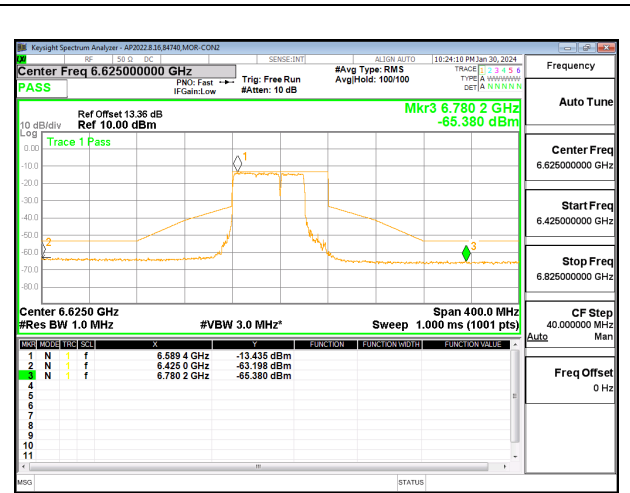

LOW CHANNEL CHAIN 1

MID CHANNEL CHAIN 0

MID CHANNEL CHAIN 1

HIGH CHANNEL CHAIN 0

HIGH CHANNEL CHAIN 1

9.5.16. 802.11be EHT80 MODE 2TX IN THE UNII-7 BAND

2TX CHAIN 0 + CHAIN 1 CDD OFDMA MODE: 484T+242T (CONTIGUOUS) STANDARD POWER

2TX CHAIN 0 + CHAIN 1 CDD OFDMA MODE: 484T+242T (CONTIGUOUS) LOW POWER INDOOR

LOW CHANNEL CHAIN 0

LOW CHANNEL CHAIN 1

MID CHANNEL CHAIN 0

MID CHANNEL CHAIN 1

HIGH CHANNEL CHAIN 0

HIGH CHANNEL CHAIN 1

2TX CHAIN 0 + CHAIN 1 CDD OFDMA MODE: 484T+242T (NON-CONTIGUOUS) STANDARD POWER