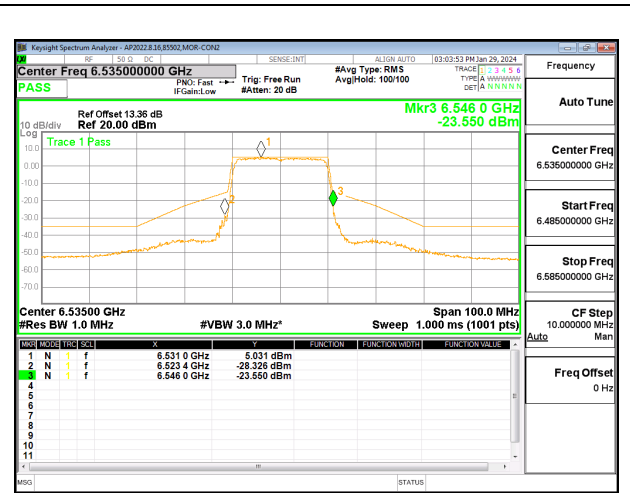

MID CHANNEL CHAIN 1

HIGH CHANNEL CHAIN 0

HIGH CHANNEL CHAIN 1

2TX CHAIN 0 + CHAIN 1 CDD OFDMA MODE: 242T STANDARD POWER

LOW CHANNEL CHAIN 0

LOW CHANNEL CHAIN 1

MID CHANNEL CHAIN 0

MID CHANNEL CHAIN 1

HIGH CHANNEL CHAIN 0

HIGH CHANNEL CHAIN 1

2TX CHAIN 0 + CHAIN 1 CDD OFDMA MODE: 242T LOW POWER INDOOR

LOW CHANNEL CHAIN 0

LOW CHANNEL CHAIN 1

MID CHANNEL CHAIN 0

MID CHANNEL CHAIN 1

HIGH CHANNEL CHAIN 0