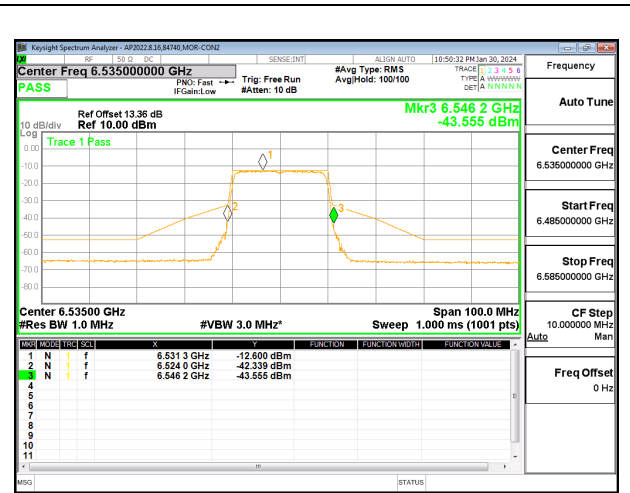

HIGH CHANNEL CHAIN 0

HIGH CHANNEL CHAIN 1

2TX CHAIN 0 + CHAIN 1 CDD OFDMA MODE: 242T LOW POWER INDOOR

LOW CHANNEL CHAIN 0

LOW CHANNEL CHAIN 1

MID CHANNEL CHAIN 0

MID CHANNEL CHAIN 1

HIGH CHANNEL CHAIN 0