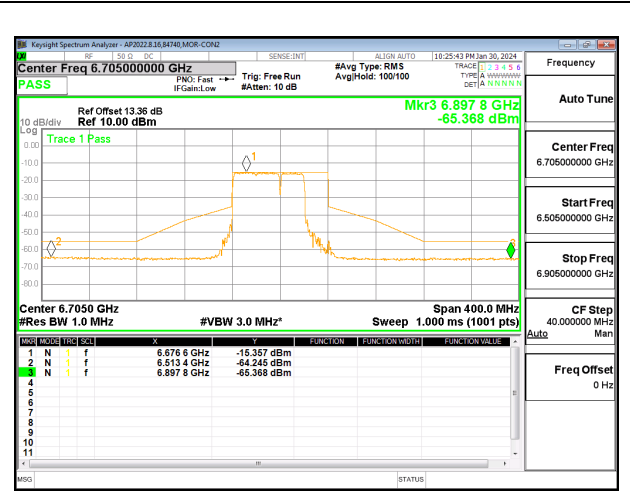

2TX CHAIN 0 + CHAIN 1 CDD OFDMA MODE: 484T+242T (CONTIGUOUS) LOW POWER INDOOR

LOW CHANNEL CHAIN 0

LOW CHANNEL CHAIN 1

MID CHANNEL CHAIN 0

MID CHANNEL CHAIN 1

HIGH CHANNEL CHAIN 0

HIGH CHANNEL CHAIN 1

2TX CHAIN 0 + CHAIN 1 CDD OFDMA MODE: 484T+242T (NON-CONTIGUOUS) STANDARD POWER

LOW CHANNEL CHAIN 0

LOW CHANNEL CHAIN 1

MID CHANNEL CHAIN 0

MID CHANNEL CHAIN 1

HIGH CHANNEL CHAIN 0

HIGH CHANNEL CHAIN 1

2TX CHAIN 0 + CHAIN 1 CDD OFDMA MODE: 484T+242T (NON-CONTIGUOUS) LOW POWER INDOOR

2TX CHAIN 0 + CHAIN 1 CDD OFDMA MODE: 242T+484T (NON-CONTIGUOUS) STANDARD POWER