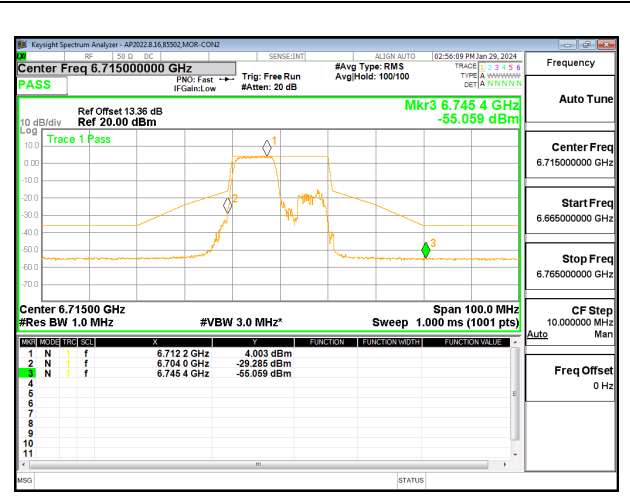

2TX CHAIN 0 + CHAIN 1 CDD OFDMA MODE: 52T LOW POWER INDOOR

LOW CHANNEL CHAIN 0

LOW CHANNEL CHAIN 1

MID CHANNEL CHAIN 0

MID CHANNEL CHAIN 1

HIGH CHANNEL CHAIN 0

HIGH CHANNEL CHAIN 1

2TX CHAIN 0 + CHAIN 1 CDD OFDMA MODE: 52T+26T STANDARD POWER

2TX CHAIN 0 + CHAIN 1 CDD OFDMA MODE: 52T+26T LOW POWER INDOOR

LOW CHANNEL CHAIN 0

LOW CHANNEL CHAIN 1

MID CHANNEL CHAIN 0

MID CHANNEL CHAIN 1

HIGH CHANNEL CHAIN 0

HIGH CHANNEL CHAIN 1

2TX CHAIN 0 + CHAIN 1 CDD OFDMA MODE: 106T STANDARD POWER

LOW CHANNEL CHAIN 0

LOW CHANNEL CHAIN 1

MID CHANNEL CHAIN 0

MID CHANNEL CHAIN 1

HIGH CHANNEL CHAIN 0

HIGH CHANNEL CHAIN 1

2TX CHAIN 0 + CHAIN 1 CDD OFDMA MODE: 106T LOW POWER INDOOR

LOW CHANNEL CHAIN 0

LOW CHANNEL CHAIN 1

MID CHANNEL CHAIN 0

MID CHANNEL CHAIN 1

HIGH CHANNEL CHAIN 0

HIGH CHANNEL CHAIN 1

2TX CHAIN 0 + CHAIN 1 CDD OFDMA MODE: 106T+26T STANDARD POWER

LOW CHANNEL CHAIN 0

LOW CHANNEL CHAIN 1