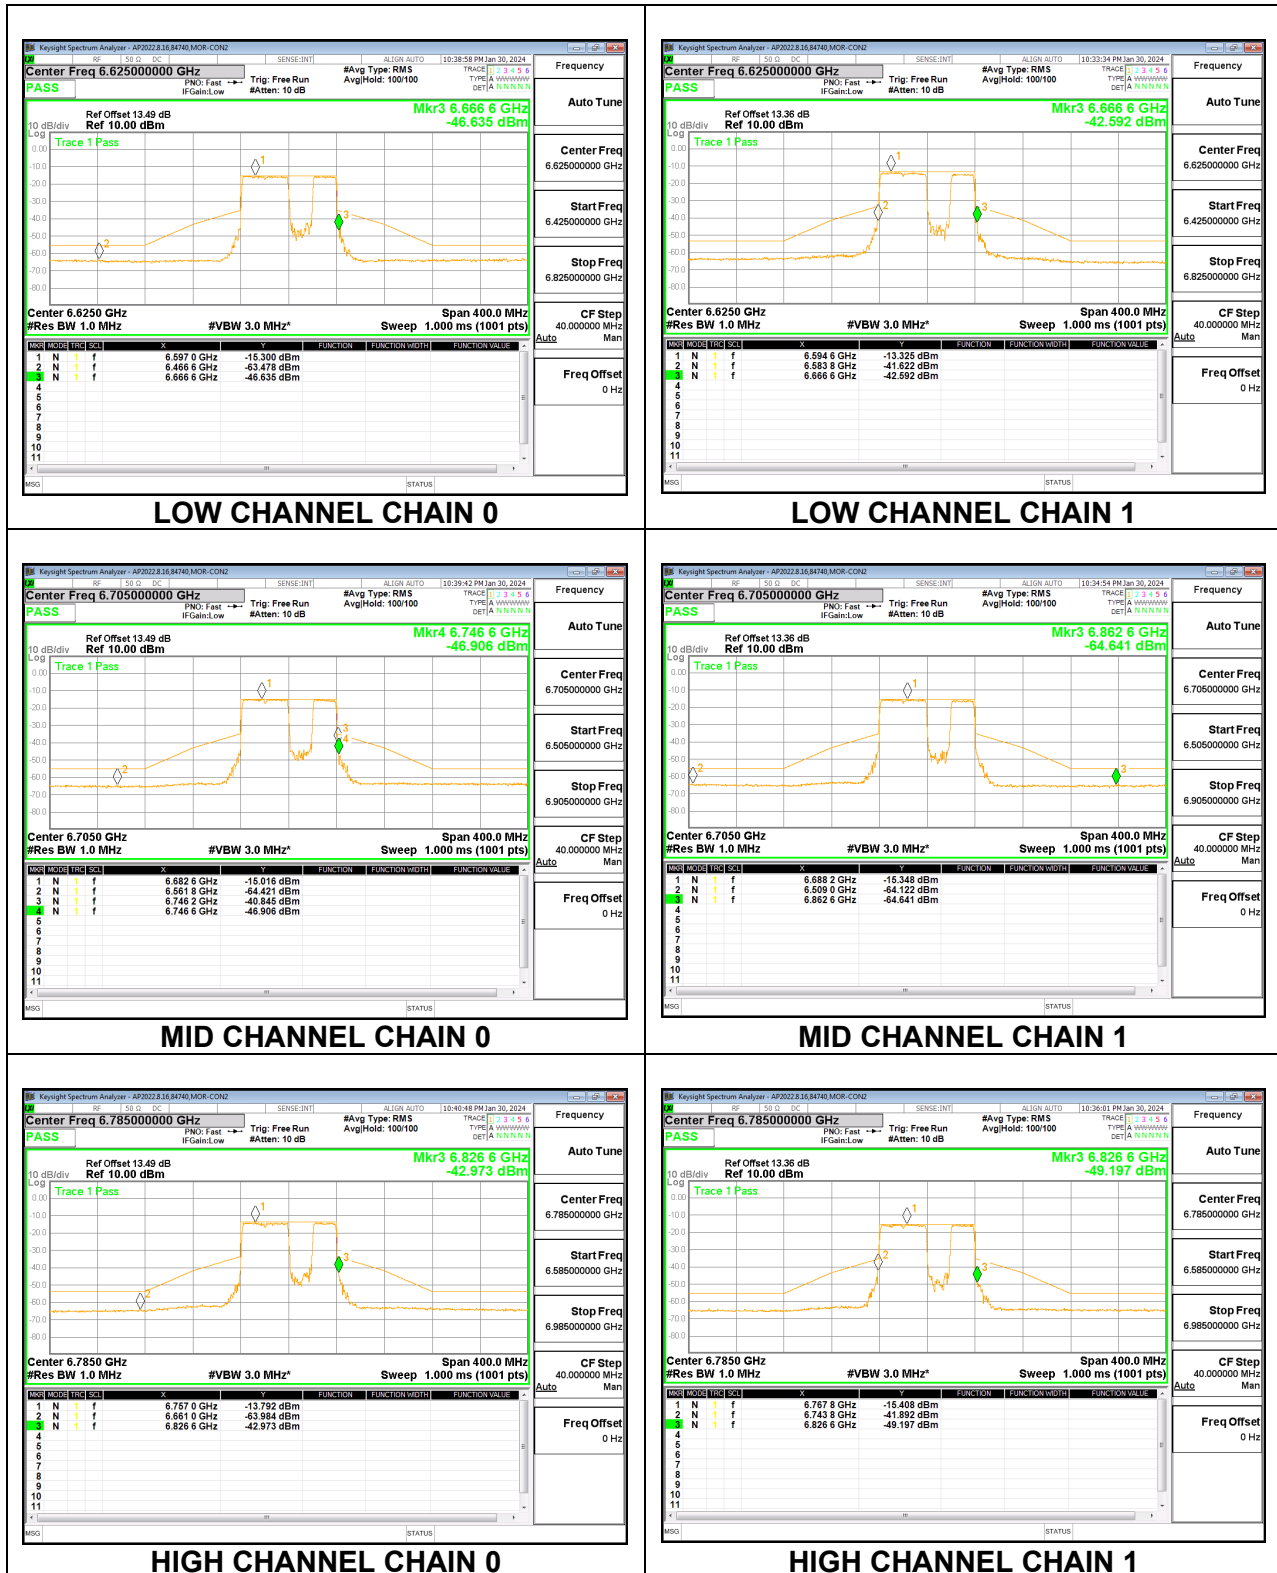

LOW CHANNEL CHAIN 0

LOW CHANNEL CHAIN 1

MID CHANNEL CHAIN 0

MID CHANNEL CHAIN 1

HIGH CHANNEL CHAIN 0

HIGH CHANNEL CHAIN 1

2TX CHAIN 0 + CHAIN 1 CDD OFDMA MODE: 484T+242T (NON-CONTIGUOUS) LOW POWER INDOOR

2TX CHAIN 0 + CHAIN 1 CDD OFDMA MODE: 242T+484T (NON-CONTIGUOUS) STANDARD POWER

LOW CHANNEL CHAIN 0

LOW CHANNEL CHAIN 1

MID CHANNEL CHAIN 0

MID CHANNEL CHAIN 1

HIGH CHANNEL CHAIN 0

HIGH CHANNEL CHAIN 1