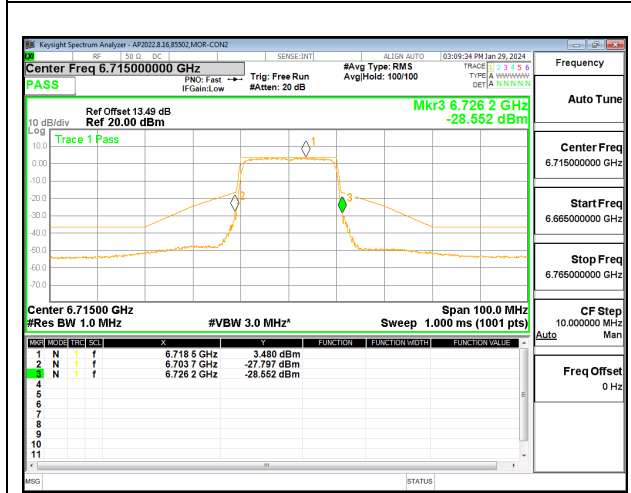

MID CHANNEL CHAIN 1

HIGH CHANNEL CHAIN 0

HIGH CHANNEL CHAIN 1

2TX CHAIN 0 + CHAIN 1 CDD OFDMA MODE: 242T STANDARD POWER

LOW CHANNEL CHAIN 0

LOW CHANNEL CHAIN 1

MID CHANNEL CHAIN 0

MID CHANNEL CHAIN 1

HIGH CHANNEL CHAIN 0

HIGH CHANNEL CHAIN 1

2TX CHAIN 0 + CHAIN 1 CDD OFDMA MODE: 242T LOW POWER INDOOR

LOW CHANNEL CHAIN 0

LOW CHANNEL CHAIN 1

MID CHANNEL CHAIN 0

MID CHANNEL CHAIN 1

HIGH CHANNEL CHAIN 0