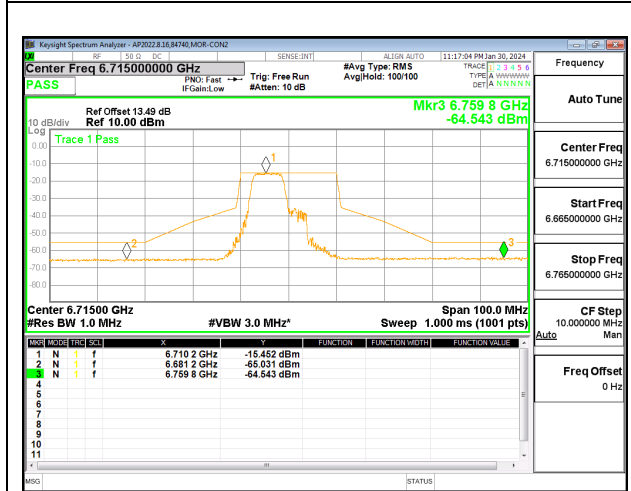

2TX CHAIN 0 + CHAIN 1 CDD OFDMA MODE: 52T LOW POWER INDOOR

LOW CHANNEL CHAIN 0

LOW CHANNEL CHAIN 1

MID CHANNEL CHAIN 0

MID CHANNEL CHAIN 1

HIGH CHANNEL CHAIN 0

HIGH CHANNEL CHAIN 1

2TX CHAIN 0 + CHAIN 1 CDD OFDMA MODE: 52T+26T STANDARD POWER

2TX CHAIN 0 + CHAIN 1 CDD OFDMA MODE: 52T+26T LOW POWER INDOOR

LOW CHANNEL CHAIN 0

LOW CHANNEL CHAIN 1

MID CHANNEL CHAIN 0

MID CHANNEL CHAIN 1

HIGH CHANNEL CHAIN 0

HIGH CHANNEL CHAIN 1

2TX CHAIN 0 + CHAIN 1 CDD OFDMA MODE: 106T STANDARD POWER

LOW CHANNEL CHAIN 0

LOW CHANNEL CHAIN 1

MID CHANNEL CHAIN 0

MID CHANNEL CHAIN 1

HIGH CHANNEL CHAIN 0

HIGH CHANNEL CHAIN 1

2TX CHAIN 0 + CHAIN 1 CDD OFDMA MODE: 106T LOW POWER INDOOR

LOW CHANNEL CHAIN 0