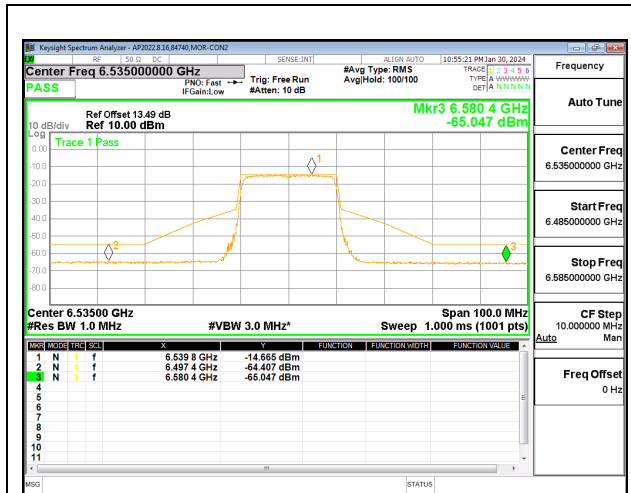

2TX CHAIN 0 + CHAIN 1 CDD OFDMA MODE: 242T LOW POWER INDOOR

LOW CHANNEL CHAIN 0