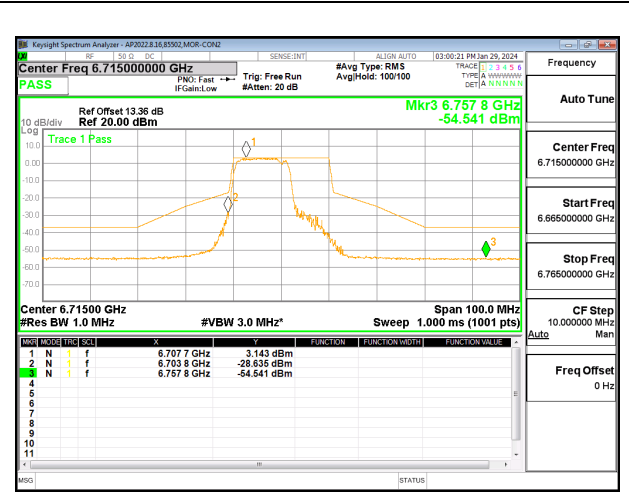

LOW CHANNEL CHAIN 1

MID CHANNEL CHAIN 0

MID CHANNEL CHAIN 1

HIGH CHANNEL CHAIN 0

HIGH CHANNEL CHAIN 1

2TX CHAIN 0 + CHAIN 1 CDD OFDMA MODE: 106T+26T STANDARD POWER

LOW CHANNEL CHAIN 0

LOW CHANNEL CHAIN 1

MID CHANNEL CHAIN 0

MID CHANNEL CHAIN 1

HIGH CHANNEL CHAIN 0

HIGH CHANNEL CHAIN 1

2TX CHAIN 0 + CHAIN 1 CDD OFDMA MODE: 106T+26T LOW POWER INDOOR

LOW CHANNEL CHAIN 0

LOW CHANNEL CHAIN 1

MID CHANNEL CHAIN 0

MID CHANNEL CHAIN 1

HIGH CHANNEL CHAIN 0

HIGH CHANNEL CHAIN 1

2TX CHAIN 0 + CHAIN 1 CDD OFDMA MODE: 242T STANDARD POWER

LOW CHANNEL CHAIN 0

LOW CHANNEL CHAIN 1

MID CHANNEL CHAIN 0

MID CHANNEL CHAIN 1