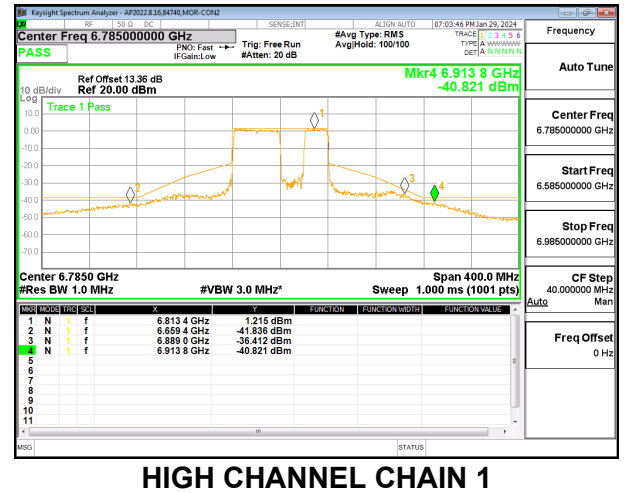

LOW CHANNEL CHAIN 0

LOW CHANNEL CHAIN 1

MID CHANNEL CHAIN 0

MID CHANNEL CHAIN 1

HIGH CHANNEL CHAIN 0

HIGH CHANNEL CHAIN 1

2TX CHAIN 0 + CHAIN 1 CDD OFDMA MODE: 484T+242T (NON-CONTIGUOUS) LOW POWER INDOOR

2TX CHAIN 0 + CHAIN 1 CDD OFDMA MODE: 242T+484T (NON-CONTIGUOUS) STANDARD POWER

LOW CHANNEL CHAIN 0

LOW CHANNEL CHAIN 1

MID CHANNEL CHAIN 0

MID CHANNEL CHAIN 1

HIGH CHANNEL CHAIN 0

HIGH CHANNEL CHAIN 1