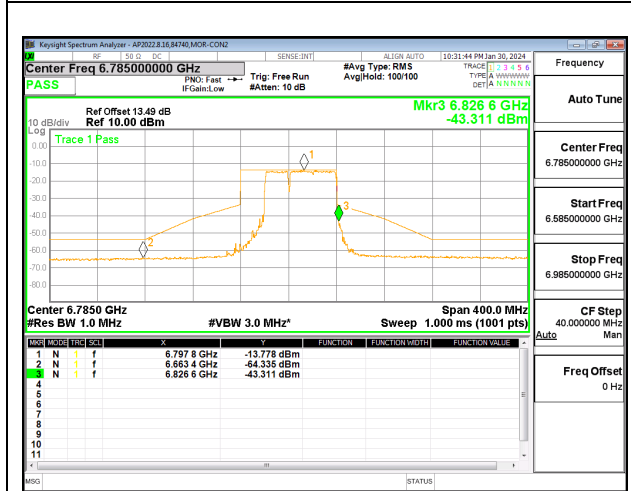

2TX CHAIN 0 + CHAIN 1 CDD OFDMA MODE: 484T+242T (CONTIGUOUS) LOW POWER INDOOR

LOW CHANNEL CHAIN 0

LOW CHANNEL CHAIN 1

MID CHANNEL CHAIN 0

MID CHANNEL CHAIN 1

HIGH CHANNEL CHAIN 0

HIGH CHANNEL CHAIN 1

2TX CHAIN 0 + CHAIN 1 CDD OFDMA MODE: 484T+242T (NON-CONTIGUOUS) STANDARD POWER

LOW CHANNEL CHAIN 0

LOW CHANNEL CHAIN 1

MID CHANNEL CHAIN 0

MID CHANNEL CHAIN 1

HIGH CHANNEL CHAIN 0

HIGH CHANNEL CHAIN 1

2TX CHAIN 0 + CHAIN 1 CDD OFDMA MODE: 484T+242T (NON-CONTIGUOUS) LOW POWER INDOOR

2TX CHAIN 0 + CHAIN 1 CDD OFDMA MODE: 242T+484T (NON-CONTIGUOUS) STANDARD POWER