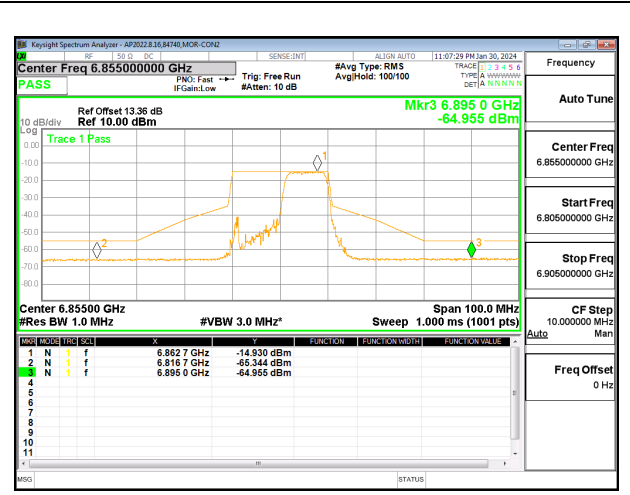

LOW CHANNEL CHAIN 1

MID CHANNEL CHAIN 0

MID CHANNEL CHAIN 1

HIGH CHANNEL CHAIN 0

HIGH CHANNEL CHAIN 1

2TX CHAIN 0 + CHAIN 1 CDD OFDMA MODE: 106T+26T STANDARD POWER

LOW CHANNEL CHAIN 0

LOW CHANNEL CHAIN 1

MID CHANNEL CHAIN 0

MID CHANNEL CHAIN 1

HIGH CHANNEL CHAIN 0

HIGH CHANNEL CHAIN 1

2TX CHAIN 0 + CHAIN 1 CDD OFDMA MODE: 106T+26T LOW POWER INDOOR

LOW CHANNEL CHAIN 0

LOW CHANNEL CHAIN 1

MID CHANNEL CHAIN 0