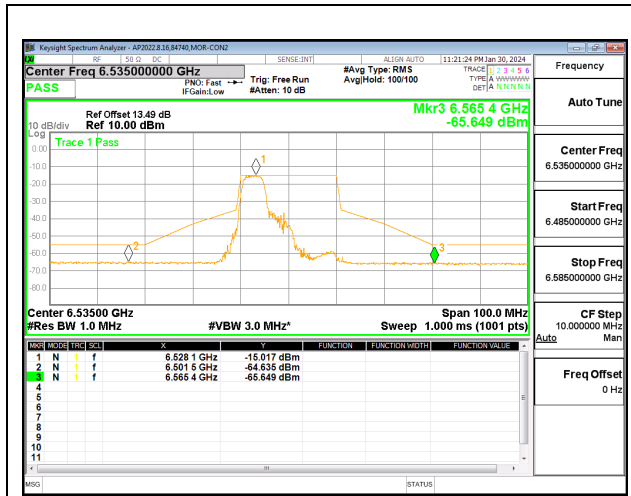

2TX CHAIN 0 + CHAIN 1 CDD OFDMA MODE: 52T LOW POWER INDOOR

LOW CHANNEL CHAIN 0

LOW CHANNEL CHAIN 1

MID CHANNEL CHAIN 0

MID CHANNEL CHAIN 1

HIGH CHANNEL CHAIN 0

HIGH CHANNEL CHAIN 1

2TX CHAIN 0 + CHAIN 1 CDD OFDMA MODE: 52T+26T STANDARD POWER

2TX CHAIN 0 + CHAIN 1 CDD OFDMA MODE: 52T+26T LOW POWER INDOOR

LOW CHANNEL CHAIN 0

LOW CHANNEL CHAIN 1

MID CHANNEL CHAIN 0

MID CHANNEL CHAIN 1

HIGH CHANNEL CHAIN 0

HIGH CHANNEL CHAIN 1

2TX CHAIN 0 + CHAIN 1 CDD OFDMA MODE: 106T STANDARD POWER