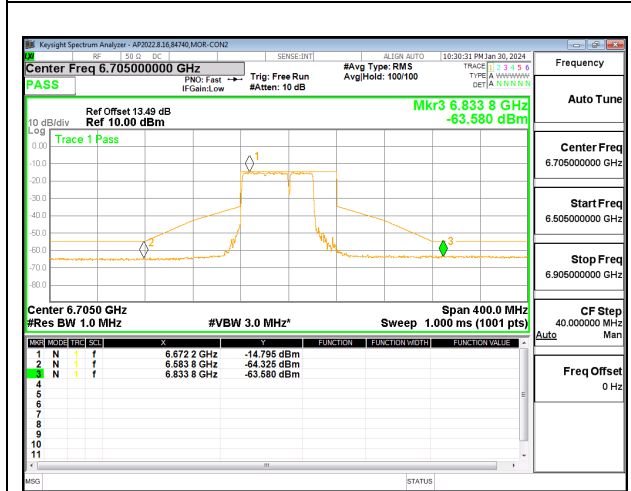

LOW CHANNEL CHAIN 1

MID CHANNEL CHAIN 0

MID CHANNEL CHAIN 1

HIGH CHANNEL CHAIN 0

HIGH CHANNEL CHAIN 1

9.5.16. 802.11be EHT80 MODE 2TX IN THE UNII-7 BAND

2TX CHAIN 0 + CHAIN 1 CDD OFDMA MODE: 484T+242T (CONTIGUOUS) STANDARD POWER

2TX CHAIN 0 + CHAIN 1 CDD OFDMA MODE: 484T+242T (CONTIGUOUS) LOW POWER INDOOR

LOW CHANNEL CHAIN 0

LOW CHANNEL CHAIN 1

MID CHANNEL CHAIN 0

MID CHANNEL CHAIN 1

HIGH CHANNEL CHAIN 0

HIGH CHANNEL CHAIN 1

2TX CHAIN 0 + CHAIN 1 CDD OFDMA MODE: 484T+242T (NON-CONTIGUOUS) STANDARD POWER