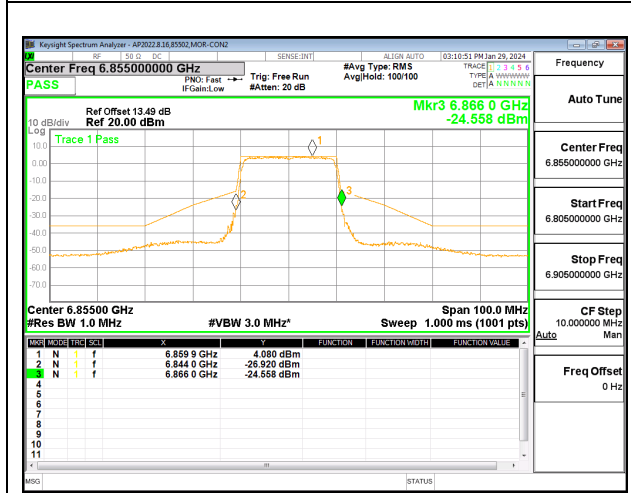

MID CHANNEL CHAIN 1

HIGH CHANNEL CHAIN 0

HIGH CHANNEL CHAIN 1

2TX CHAIN 0 + CHAIN 1 CDD OFDMA MODE: 242T STANDARD POWER

LOW CHANNEL CHAIN 0

LOW CHANNEL CHAIN 1

MID CHANNEL CHAIN 0

MID CHANNEL CHAIN 1

HIGH CHANNEL CHAIN 0

HIGH CHANNEL CHAIN 1

2TX CHAIN 0 + CHAIN 1 CDD OFDMA MODE: 242T LOW POWER INDOOR

LOW CHANNEL CHAIN 0

LOW CHANNEL CHAIN 1

MID CHANNEL CHAIN 0

MID CHANNEL CHAIN 1

HIGH CHANNEL CHAIN 0