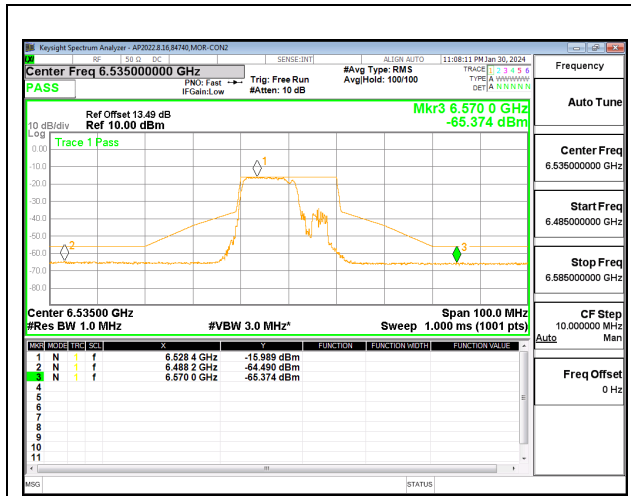

MID CHANNEL CHAIN 0

MID CHANNEL CHAIN 1

HIGH CHANNEL CHAIN 0

HIGH CHANNEL CHAIN 1

2TX CHAIN 0 + CHAIN 1 CDD OFDMA MODE: 106T+26T LOW POWER INDOOR

LOW CHANNEL CHAIN 0

LOW CHANNEL CHAIN 1

MID CHANNEL CHAIN 0

MID CHANNEL CHAIN 1

HIGH CHANNEL CHAIN 0

HIGH CHANNEL CHAIN 1

2TX CHAIN 0 + CHAIN 1 CDD OFDMA MODE: 242T STANDARD POWER

LOW CHANNEL CHAIN 0

LOW CHANNEL CHAIN 1

MID CHANNEL CHAIN 0

MID CHANNEL CHAIN 1