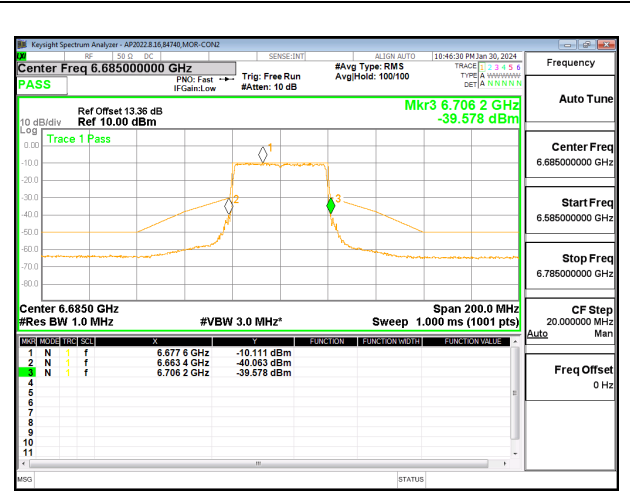

MID CHANNEL CHAIN 1