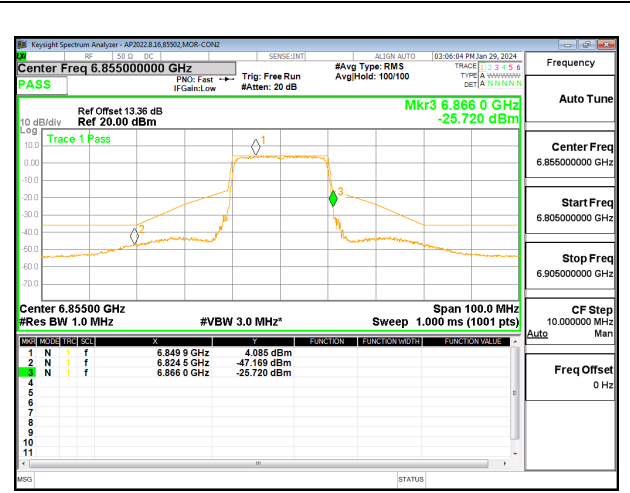

HIGH CHANNEL CHAIN 1