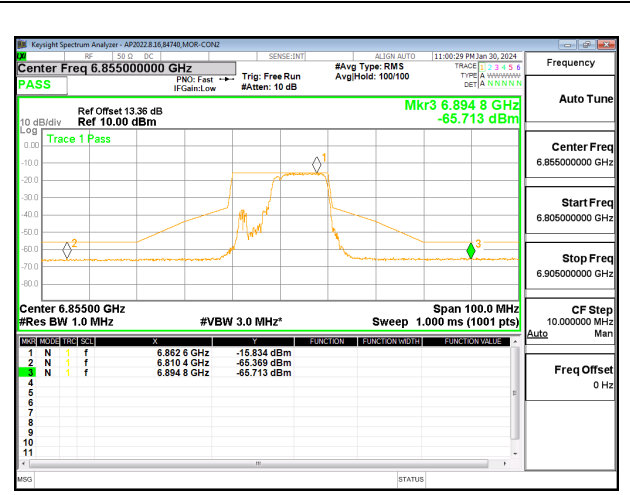

LOW CHANNEL CHAIN 1

MID CHANNEL CHAIN 0

MID CHANNEL CHAIN 1

HIGH CHANNEL CHAIN 0

HIGH CHANNEL CHAIN 1

2TX CHAIN 0 + CHAIN 1 CDD OFDMA MODE: 106T+26T STANDARD POWER

LOW CHANNEL CHAIN 0

LOW CHANNEL CHAIN 1

MID CHANNEL CHAIN 0

MID CHANNEL CHAIN 1

HIGH CHANNEL CHAIN 0

HIGH CHANNEL CHAIN 1

2TX CHAIN 0 + CHAIN 1 CDD OFDMA MODE: 106T+26T LOW POWER INDOOR

LOW CHANNEL CHAIN 0

LOW CHANNEL CHAIN 1

MID CHANNEL CHAIN 0

MID CHANNEL CHAIN 1

HIGH CHANNEL CHAIN 0

HIGH CHANNEL CHAIN 1

2TX CHAIN 0 + CHAIN 1 CDD OFDMA MODE: 242T STANDARD POWER

LOW CHANNEL CHAIN 0

LOW CHANNEL CHAIN 1

MID CHANNEL CHAIN 0

MID CHANNEL CHAIN 1