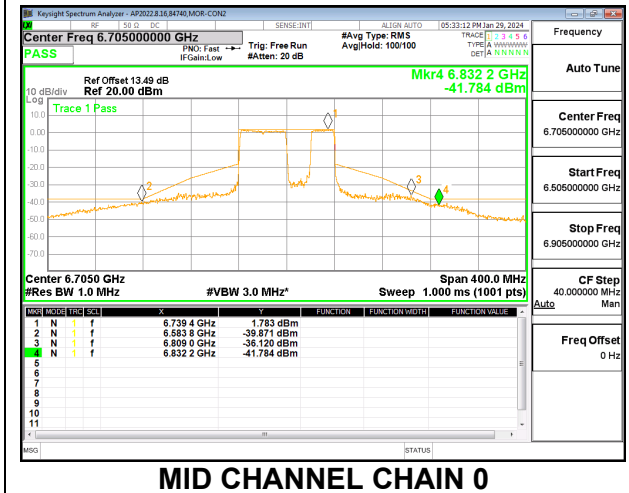

2TX CHAIN 0 + CHAIN 1 CDD OFDMA MODE: 484T+242T (CONTIGUOUS) LOW POWER INDOOR

LOW CHANNEL CHAIN 0

LOW CHANNEL CHAIN 1

MID CHANNEL CHAIN 0

MID CHANNEL CHAIN 1

HIGH CHANNEL CHAIN 0

HIGH CHANNEL CHAIN 1

2TX CHAIN 0 + CHAIN 1 CDD OFDMA MODE: 484T+242T (NON-CONTIGUOUS) STANDARD POWER

LOW CHANNEL CHAIN 0

LOW CHANNEL CHAIN 1

MID CHANNEL CHAIN 0

MID CHANNEL CHAIN 1

HIGH CHANNEL CHAIN 0

HIGH CHANNEL CHAIN 1

2TX CHAIN 0 + CHAIN 1 CDD OFDMA MODE: 484T+242T (NON-CONTIGUOUS) LOW POWER INDOOR

2TX CHAIN 0 + CHAIN 1 CDD OFDMA MODE: 242T+484T (NON-CONTIGUOUS) STANDARD POWER