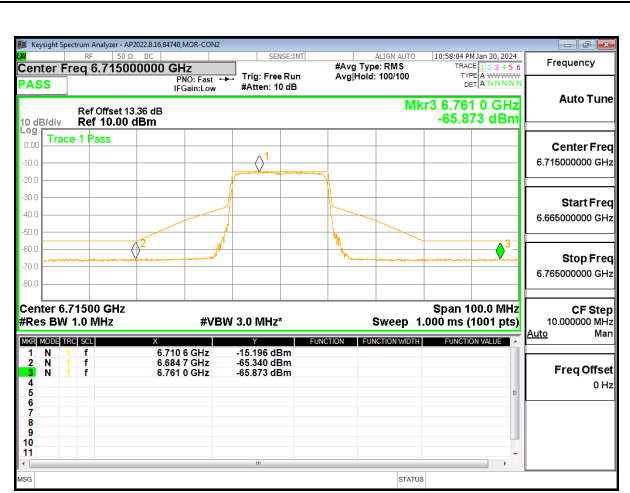

HIGH CHANNEL CHAIN 0

HIGH CHANNEL CHAIN 1

2TX CHAIN 0 + CHAIN 1 CDD OFDMA MODE: 242T LOW POWER INDOOR

LOW CHANNEL CHAIN 0

LOW CHANNEL CHAIN 1

MID CHANNEL CHAIN 0

MID CHANNEL CHAIN 1

HIGH CHANNEL CHAIN 0