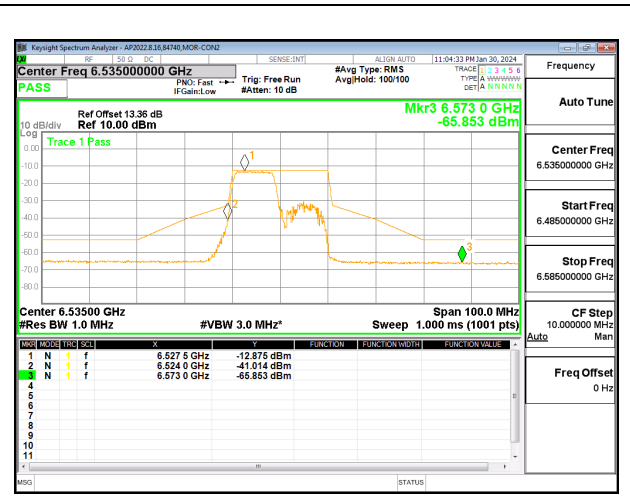

2TX CHAIN 0 + CHAIN 1 CDD OFDMA MODE: 52T+26T LOW POWER INDOOR

LOW CHANNEL CHAIN 0

LOW CHANNEL CHAIN 1

MID CHANNEL CHAIN 0

MID CHANNEL CHAIN 1

HIGH CHANNEL CHAIN 0

HIGH CHANNEL CHAIN 1

2TX CHAIN 0 + CHAIN 1 CDD OFDMA MODE: 106T STANDARD POWER

LOW CHANNEL CHAIN 0

LOW CHANNEL CHAIN 1

MID CHANNEL CHAIN 0

MID CHANNEL CHAIN 1

HIGH CHANNEL CHAIN 0

HIGH CHANNEL CHAIN 1

2TX CHAIN 0 + CHAIN 1 CDD OFDMA MODE: 106T LOW POWER INDOOR

LOW CHANNEL CHAIN 0

LOW CHANNEL CHAIN 1

MID CHANNEL CHAIN 0

MID CHANNEL CHAIN 1

HIGH CHANNEL CHAIN 0

HIGH CHANNEL CHAIN 1

2TX CHAIN 0 + CHAIN 1 CDD OFDMA MODE: 106T+26T STANDARD POWER

LOW CHANNEL CHAIN 0

LOW CHANNEL CHAIN 1