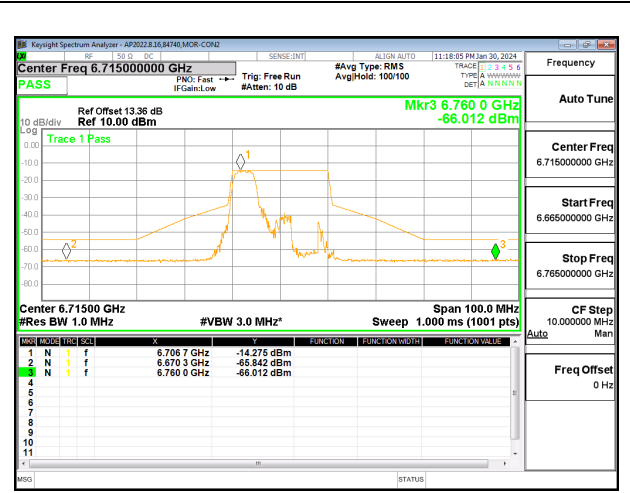

2TX CHAIN 0 + CHAIN 1 CDD OFDMA MODE: 52T LOW POWER INDOOR

LOW CHANNEL CHAIN 0

LOW CHANNEL CHAIN 1

MID CHANNEL CHAIN 0

MID CHANNEL CHAIN 1

HIGH CHANNEL CHAIN 0

HIGH CHANNEL CHAIN 1

2TX CHAIN 0 + CHAIN 1 CDD OFDMA MODE: 52T+26T STANDARD POWER

2TX CHAIN 0 + CHAIN 1 CDD OFDMA MODE: 52T+26T LOW POWER INDOOR

LOW CHANNEL CHAIN 0

LOW CHANNEL CHAIN 1

MID CHANNEL CHAIN 0

MID CHANNEL CHAIN 1

HIGH CHANNEL CHAIN 0

HIGH CHANNEL CHAIN 1

2TX CHAIN 0 + CHAIN 1 CDD OFDMA MODE: 106T STANDARD POWER