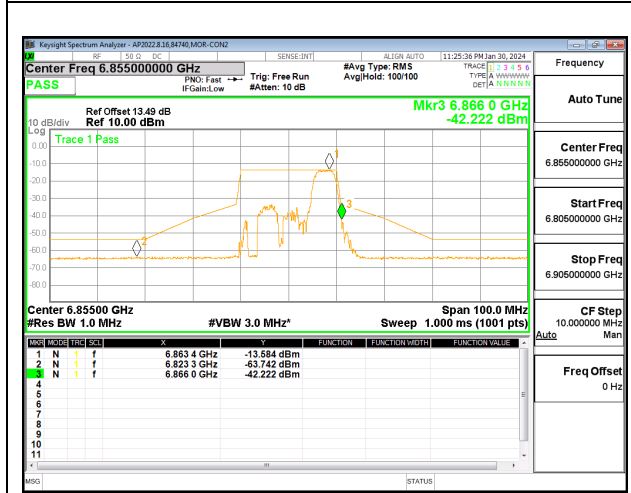

2TX CHAIN 0 + CHAIN 1 CDD OFDMA MODE: 52T LOW POWER INDOOR

LOW CHANNEL CHAIN 0

LOW CHANNEL CHAIN 1

MID CHANNEL CHAIN 0

MID CHANNEL CHAIN 1

HIGH CHANNEL CHAIN 0

HIGH CHANNEL CHAIN 1

2TX CHAIN 0 + CHAIN 1 CDD OFDMA MODE: 52T+26T STANDARD POWER

2TX CHAIN 0 + CHAIN 1 CDD OFDMA MODE: 52T+26T LOW POWER INDOOR

LOW CHANNEL CHAIN 0

LOW CHANNEL CHAIN 1

MID CHANNEL CHAIN 0

MID CHANNEL CHAIN 1

HIGH CHANNEL CHAIN 0

HIGH CHANNEL CHAIN 1

2TX CHAIN 0 + CHAIN 1 CDD OFDMA MODE: 106T STANDARD POWER