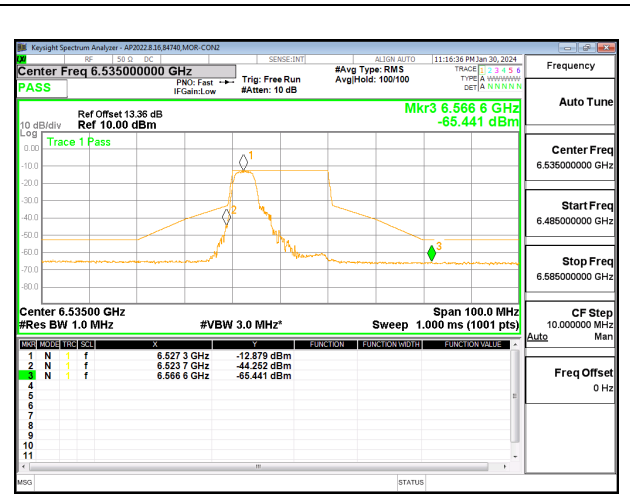

2TX CHAIN 0 + CHAIN 1 CDD OFDMA MODE: 52T LOW POWER INDOOR

LOW CHANNEL CHAIN 0

LOW CHANNEL CHAIN 1

MID CHANNEL CHAIN 0

MID CHANNEL CHAIN 1

HIGH CHANNEL CHAIN 0

HIGH CHANNEL CHAIN 1

2TX CHAIN 0 + CHAIN 1 CDD OFDMA MODE: 52T+26T STANDARD POWER

2TX CHAIN 0 + CHAIN 1 CDD OFDMA MODE: 52T+26T LOW POWER INDOOR

LOW CHANNEL CHAIN 0

LOW CHANNEL CHAIN 1

MID CHANNEL CHAIN 0

MID CHANNEL CHAIN 1

HIGH CHANNEL CHAIN 0

HIGH CHANNEL CHAIN 1

2TX CHAIN 0 + CHAIN 1 CDD OFDMA MODE: 106T STANDARD POWER