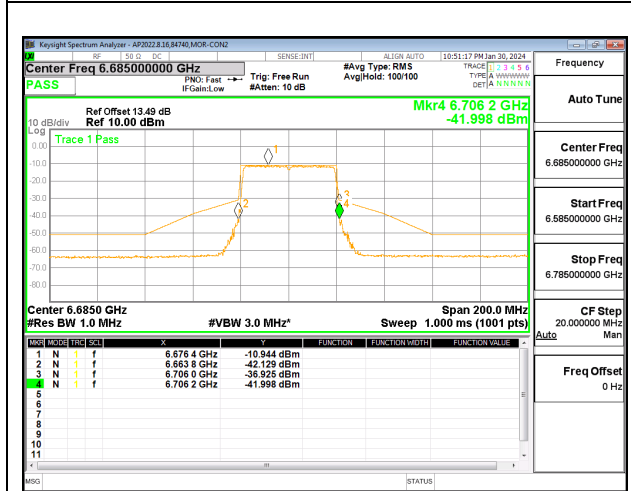

MID CHANNEL CHAIN 0