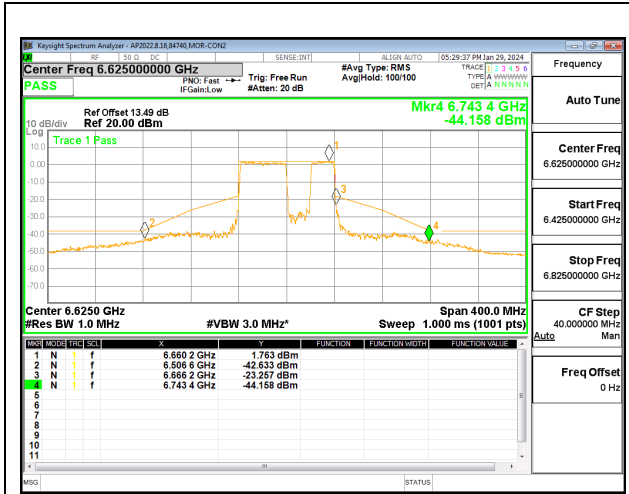

2TX CHAIN 0 + CHAIN 1 CDD OFDMA MODE: 484T+242T (CONTIGUOUS) LOW POWER INDOOR

LOW CHANNEL CHAIN 0

LOW CHANNEL CHAIN 1

MID CHANNEL CHAIN 0

MID CHANNEL CHAIN 1

HIGH CHANNEL CHAIN 0

HIGH CHANNEL CHAIN 1

2TX CHAIN 0 + CHAIN 1 CDD OFDMA MODE: 484T+242T (NON-CONTIGUOUS) STANDARD POWER

LOW CHANNEL CHAIN 0

LOW CHANNEL CHAIN 1

MID CHANNEL CHAIN 0

MID CHANNEL CHAIN 1

HIGH CHANNEL CHAIN 0

HIGH CHANNEL CHAIN 1

2TX CHAIN 0 + CHAIN 1 CDD OFDMA MODE: 484T+242T (NON-CONTIGUOUS) LOW POWER INDOOR

2TX CHAIN 0 + CHAIN 1 CDD OFDMA MODE: 242T+484T (NON-CONTIGUOUS) STANDARD POWER