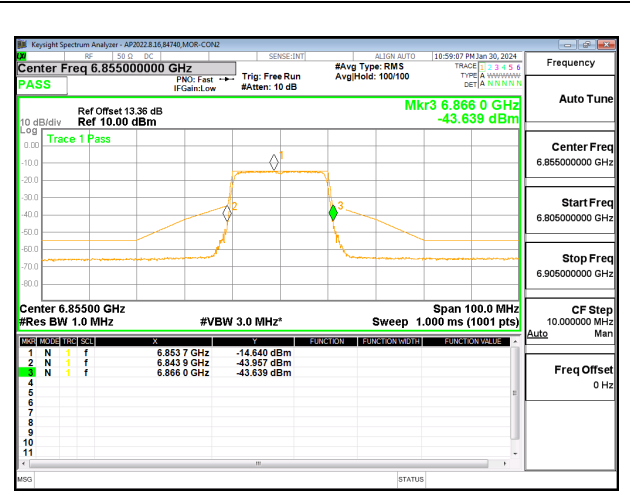

HIGH CHANNEL CHAIN 0

HIGH CHANNEL CHAIN 1

2TX CHAIN 0 + CHAIN 1 CDD OFDMA MODE: 242T LOW POWER INDOOR

LOW CHANNEL CHAIN 0

LOW CHANNEL CHAIN 1

MID CHANNEL CHAIN 0

MID CHANNEL CHAIN 1

HIGH CHANNEL CHAIN 0