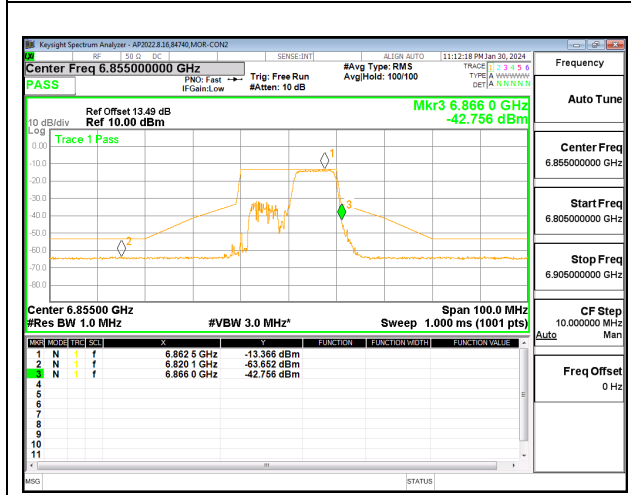

2TX CHAIN 0 + CHAIN 1 CDD OFDMA MODE: 52T+26T LOW POWER INDOOR

LOW CHANNEL CHAIN 0

LOW CHANNEL CHAIN 1

MID CHANNEL CHAIN 0

MID CHANNEL CHAIN 1

HIGH CHANNEL CHAIN 0

HIGH CHANNEL CHAIN 1

2TX CHAIN 0 + CHAIN 1 CDD OFDMA MODE: 106T STANDARD POWER

LOW CHANNEL CHAIN 0

LOW CHANNEL CHAIN 1

MID CHANNEL CHAIN 0

MID CHANNEL CHAIN 1

HIGH CHANNEL CHAIN 0

HIGH CHANNEL CHAIN 1

2TX CHAIN 0 + CHAIN 1 CDD OFDMA MODE: 106T LOW POWER INDOOR

LOW CHANNEL CHAIN 0

LOW CHANNEL CHAIN 1

MID CHANNEL CHAIN 0

MID CHANNEL CHAIN 1

HIGH CHANNEL CHAIN 0

HIGH CHANNEL CHAIN 1

2TX CHAIN 0 + CHAIN 1 CDD OFDMA MODE: 106T+26T STANDARD POWER

LOW CHANNEL CHAIN 0

LOW CHANNEL CHAIN 1