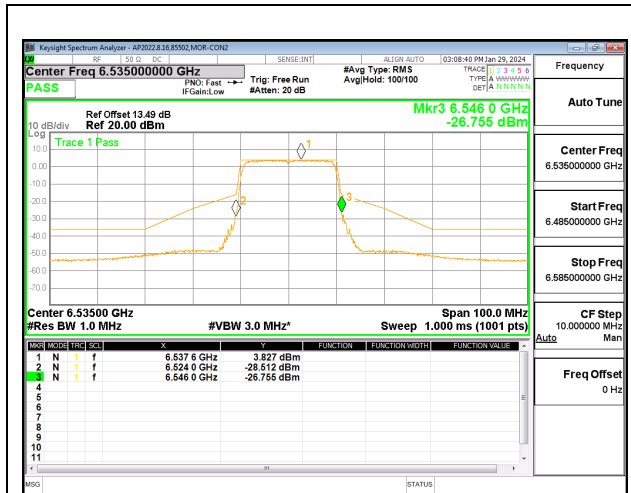

MID CHANNEL CHAIN 1

HIGH CHANNEL CHAIN 0

HIGH CHANNEL CHAIN 1

2TX CHAIN 0 + CHAIN 1 CDD OFDMA MODE: 242T STANDARD POWER

LOW CHANNEL CHAIN 0

LOW CHANNEL CHAIN 1

MID CHANNEL CHAIN 0

MID CHANNEL CHAIN 1

HIGH CHANNEL CHAIN 0

HIGH CHANNEL CHAIN 1

2TX CHAIN 0 + CHAIN 1 CDD OFDMA MODE: 242T LOW POWER INDOOR

LOW CHANNEL CHAIN 0

LOW CHANNEL CHAIN 1

MID CHANNEL CHAIN 0

MID CHANNEL CHAIN 1

HIGH CHANNEL CHAIN 0