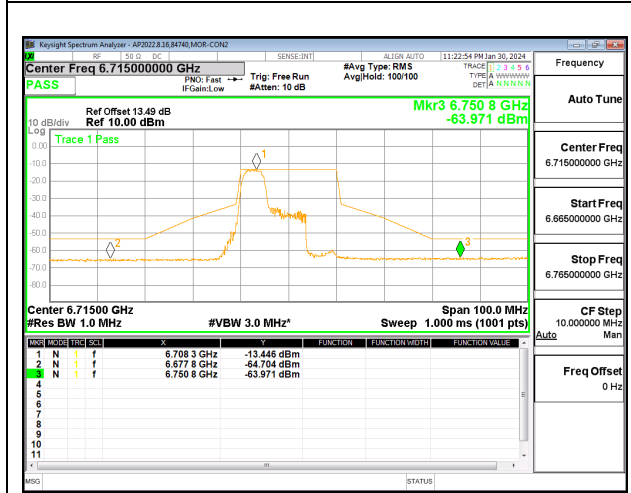

2TX CHAIN 0 + CHAIN 1 CDD OFDMA MODE: 52T LOW POWER INDOOR

LOW CHANNEL CHAIN 0

LOW CHANNEL CHAIN 1

MID CHANNEL CHAIN 0

MID CHANNEL CHAIN 1

HIGH CHANNEL CHAIN 0

HIGH CHANNEL CHAIN 1

2TX CHAIN 0 + CHAIN 1 CDD OFDMA MODE: 52T+26T STANDARD POWER

2TX CHAIN 0 + CHAIN 1 CDD OFDMA MODE: 52T+26T LOW POWER INDOOR

LOW CHANNEL CHAIN 0

LOW CHANNEL CHAIN 1

MID CHANNEL CHAIN 0

MID CHANNEL CHAIN 1

HIGH CHANNEL CHAIN 0

HIGH CHANNEL CHAIN 1

2TX CHAIN 0 + CHAIN 1 CDD OFDMA MODE: 106T STANDARD POWER

LOW CHANNEL CHAIN 0

LOW CHANNEL CHAIN 1

MID CHANNEL CHAIN 0

MID CHANNEL CHAIN 1

HIGH CHANNEL CHAIN 0

HIGH CHANNEL CHAIN 1

2TX CHAIN 0 + CHAIN 1 CDD OFDMA MODE: 106T LOW POWER INDOOR

LOW CHANNEL CHAIN 0

LOW CHANNEL CHAIN 1

MID CHANNEL CHAIN 0

MID CHANNEL CHAIN 1

HIGH CHANNEL CHAIN 0

HIGH CHANNEL CHAIN 1

2TX CHAIN 0 + CHAIN 1 CDD OFDMA MODE: 106T+26T STANDARD POWER

LOW CHANNEL CHAIN 0

LOW CHANNEL CHAIN 1