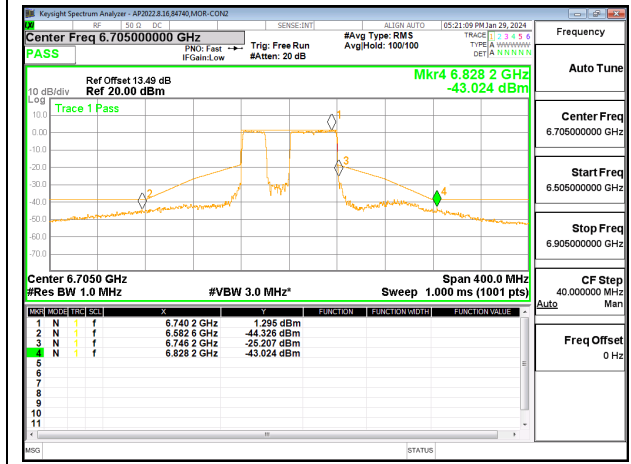

2TX CHAIN 0 + CHAIN 1 CDD OFDMA MODE: 484T+242T (CONTIGUOUS) LOW POWER INDOOR

LOW CHANNEL CHAIN 0

LOW CHANNEL CHAIN 1

MID CHANNEL CHAIN 0

MID CHANNEL CHAIN 1

HIGH CHANNEL CHAIN 0

HIGH CHANNEL CHAIN 1

2TX CHAIN 0 + CHAIN 1 CDD OFDMA MODE: 484T+242T (NON-CONTIGUOUS) STANDARD POWER

LOW CHANNEL CHAIN 0

LOW CHANNEL CHAIN 1

MID CHANNEL CHAIN 0

MID CHANNEL CHAIN 1

HIGH CHANNEL CHAIN 0

HIGH CHANNEL CHAIN 1

2TX CHAIN 0 + CHAIN 1 CDD OFDMA MODE: 484T+242T (NON-CONTIGUOUS) LOW POWER INDOOR

2TX CHAIN 0 + CHAIN 1 CDD OFDMA MODE: 242T+484T (NON-CONTIGUOUS) STANDARD POWER

LOW CHANNEL CHAIN 0

LOW CHANNEL CHAIN 1

MID CHANNEL CHAIN 0

MID CHANNEL CHAIN 1

HIGH CHANNEL CHAIN 0

HIGH CHANNEL CHAIN 1