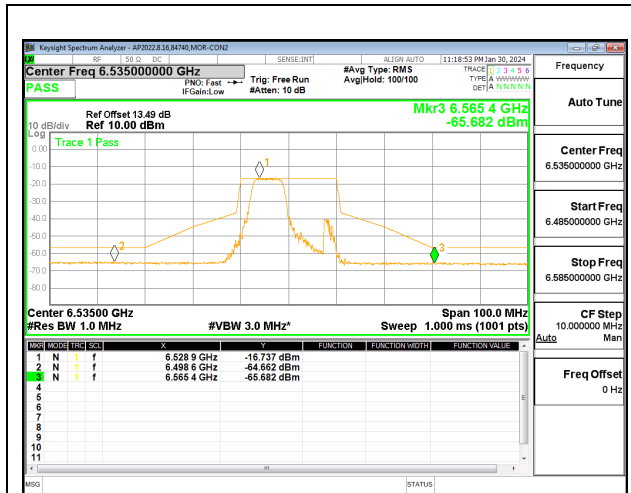

2TX CHAIN 0 + CHAIN 1 CDD OFDMA MODE: 52T LOW POWER INDOOR

LOW CHANNEL CHAIN 0

LOW CHANNEL CHAIN 1

MID CHANNEL CHAIN 0

MID CHANNEL CHAIN 1

HIGH CHANNEL CHAIN 0

HIGH CHANNEL CHAIN 1

2TX CHAIN 0 + CHAIN 1 CDD OFDMA MODE: 52T+26T STANDARD POWER

2TX CHAIN 0 + CHAIN 1 CDD OFDMA MODE: 52T+26T LOW POWER INDOOR

LOW CHANNEL CHAIN 0

LOW CHANNEL CHAIN 1

MID CHANNEL CHAIN 0

MID CHANNEL CHAIN 1

HIGH CHANNEL CHAIN 0

HIGH CHANNEL CHAIN 1

2TX CHAIN 0 + CHAIN 1 CDD OFDMA MODE: 106T STANDARD POWER

LOW CHANNEL CHAIN 0

LOW CHANNEL CHAIN 1

MID CHANNEL CHAIN 0

MID CHANNEL CHAIN 1

HIGH CHANNEL CHAIN 0

HIGH CHANNEL CHAIN 1

2TX CHAIN 0 + CHAIN 1 CDD OFDMA MODE: 106T LOW POWER INDOOR

LOW CHANNEL CHAIN 0