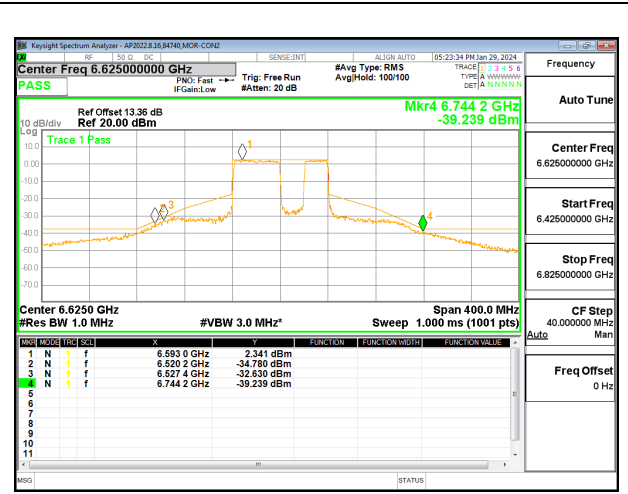

2TX CHAIN 0 + CHAIN 1 CDD OFDMA MODE: 484T+242T (CONTIGUOUS) LOW POWER INDOOR

LOW CHANNEL CHAIN 0

LOW CHANNEL CHAIN 1

MID CHANNEL CHAIN 0

MID CHANNEL CHAIN 1

HIGH CHANNEL CHAIN 0

HIGH CHANNEL CHAIN 1

2TX CHAIN 0 + CHAIN 1 CDD OFDMA MODE: 484T+242T (NON-CONTIGUOUS) STANDARD POWER

LOW CHANNEL CHAIN 0

LOW CHANNEL CHAIN 1

MID CHANNEL CHAIN 0

MID CHANNEL CHAIN 1

HIGH CHANNEL CHAIN 0

HIGH CHANNEL CHAIN 1

2TX CHAIN 0 + CHAIN 1 CDD OFDMA MODE: 484T+242T (NON-CONTIGUOUS) LOW POWER INDOOR

2TX CHAIN 0 + CHAIN 1 CDD OFDMA MODE: 242T+484T (NON-CONTIGUOUS) STANDARD POWER