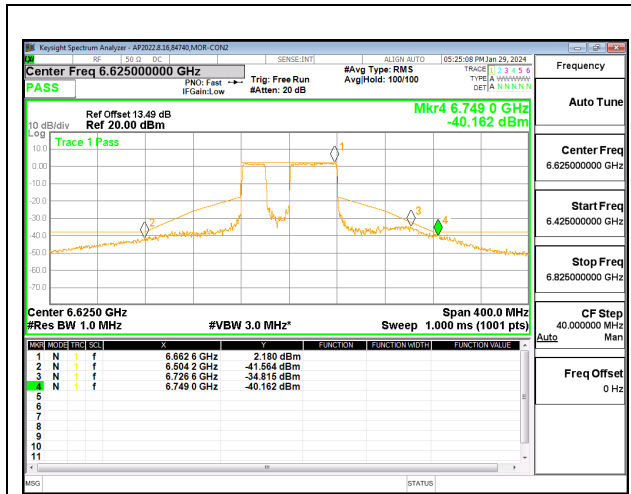

LOW CHANNEL CHAIN 0

LOW CHANNEL CHAIN 1

MID CHANNEL CHAIN 0

MID CHANNEL CHAIN 1

HIGH CHANNEL CHAIN 0

HIGH CHANNEL CHAIN 1

2TX CHAIN 0 + CHAIN 1 CDD OFDMA MODE: 484T+242T (NON-CONTIGUOUS) LOW POWER INDOOR

2TX CHAIN 0 + CHAIN 1 CDD OFDMA MODE: 242T+484T (NON-CONTIGUOUS) STANDARD POWER

LOW CHANNEL CHAIN 0

LOW CHANNEL CHAIN 1

MID CHANNEL CHAIN 0

MID CHANNEL CHAIN 1

HIGH CHANNEL CHAIN 0

HIGH CHANNEL CHAIN 1