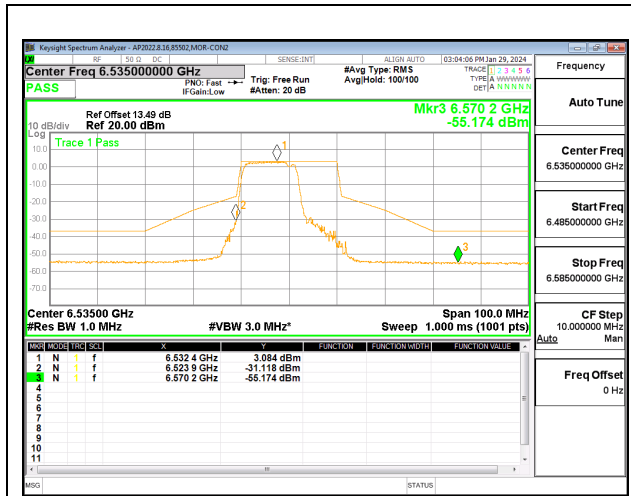

LOW CHANNEL CHAIN 1

MID CHANNEL CHAIN 0

MID CHANNEL CHAIN 1

HIGH CHANNEL CHAIN 0

HIGH CHANNEL CHAIN 1

2TX CHAIN 0 + CHAIN 1 CDD OFDMA MODE: 106T+26T STANDARD POWER

LOW CHANNEL CHAIN 0

LOW CHANNEL CHAIN 1

MID CHANNEL CHAIN 0

MID CHANNEL CHAIN 1

HIGH CHANNEL CHAIN 0

HIGH CHANNEL CHAIN 1

2TX CHAIN 0 + CHAIN 1 CDD OFDMA MODE: 106T+26T LOW POWER INDOOR

LOW CHANNEL CHAIN 0

LOW CHANNEL CHAIN 1

MID CHANNEL CHAIN 0