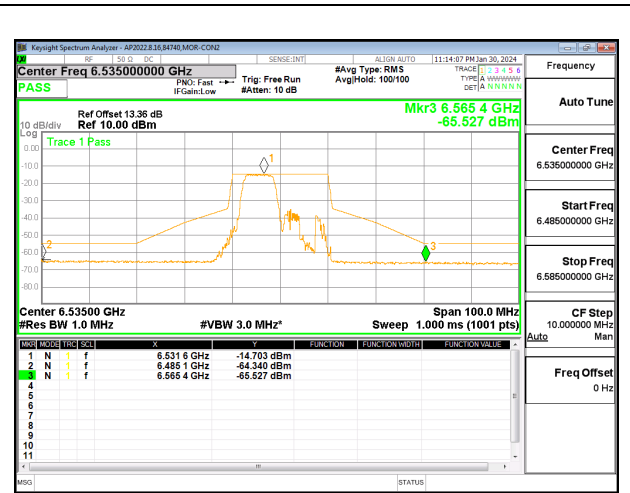

2TX CHAIN 0 + CHAIN 1 CDD OFDMA MODE: 52T LOW POWER INDOOR

LOW CHANNEL CHAIN 0

LOW CHANNEL CHAIN 1

MID CHANNEL CHAIN 0

MID CHANNEL CHAIN 1

HIGH CHANNEL CHAIN 0

HIGH CHANNEL CHAIN 1

2TX CHAIN 0 + CHAIN 1 CDD OFDMA MODE: 52T+26T STANDARD POWER

2TX CHAIN 0 + CHAIN 1 CDD OFDMA MODE: 52T+26T LOW POWER INDOOR

LOW CHANNEL CHAIN 0

LOW CHANNEL CHAIN 1

MID CHANNEL CHAIN 0

MID CHANNEL CHAIN 1

HIGH CHANNEL CHAIN 0

HIGH CHANNEL CHAIN 1

2TX CHAIN 0 + CHAIN 1 CDD OFDMA MODE: 106T STANDARD POWER