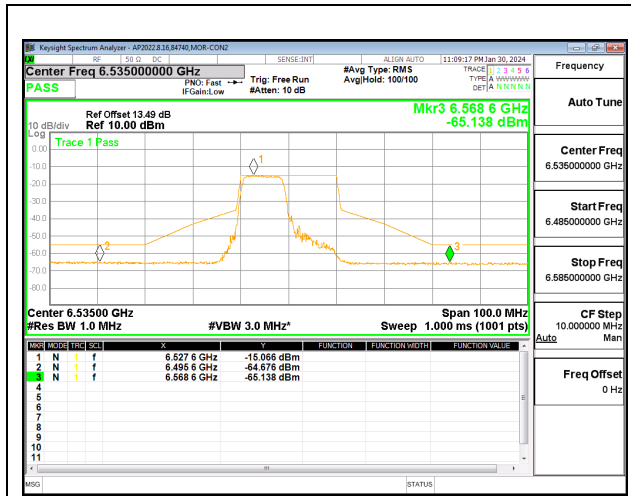

LOW CHANNEL CHAIN 0

LOW CHANNEL CHAIN 1

MID CHANNEL CHAIN 0

MID CHANNEL CHAIN 1

HIGH CHANNEL CHAIN 0

HIGH CHANNEL CHAIN 1

2TX CHAIN 0 + CHAIN 1 CDD OFDMA MODE: 106T LOW POWER INDOOR

LOW CHANNEL CHAIN 0

LOW CHANNEL CHAIN 1

MID CHANNEL CHAIN 0

MID CHANNEL CHAIN 1

HIGH CHANNEL CHAIN 0

HIGH CHANNEL CHAIN 1

2TX CHAIN 0 + CHAIN 1 CDD OFDMA MODE: 106T+26T STANDARD POWER

LOW CHANNEL CHAIN 0

LOW CHANNEL CHAIN 1