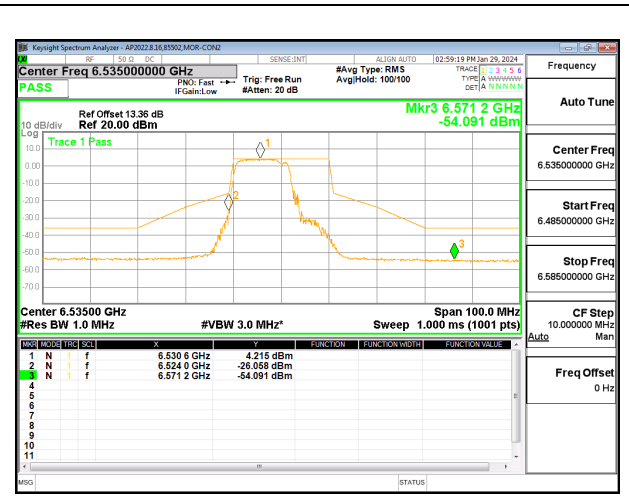

LOW CHANNEL CHAIN 1

MID CHANNEL CHAIN 0

MID CHANNEL CHAIN 1

HIGH CHANNEL CHAIN 0

HIGH CHANNEL CHAIN 1

2TX CHAIN 0 + CHAIN 1 CDD OFDMA MODE: 106T+26T STANDARD POWER

LOW CHANNEL CHAIN 0

LOW CHANNEL CHAIN 1