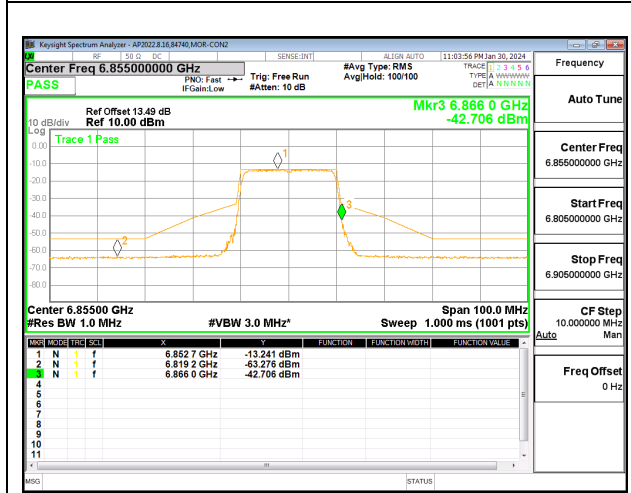

HIGH CHANNEL CHAIN 0

HIGH CHANNEL CHAIN 1

2TX CHAIN 0 + CHAIN 1 CDD OFDMA MODE: 242T LOW POWER INDOOR

LOW CHANNEL CHAIN 0

LOW CHANNEL CHAIN 1

MID CHANNEL CHAIN 0

MID CHANNEL CHAIN 1

HIGH CHANNEL CHAIN 0