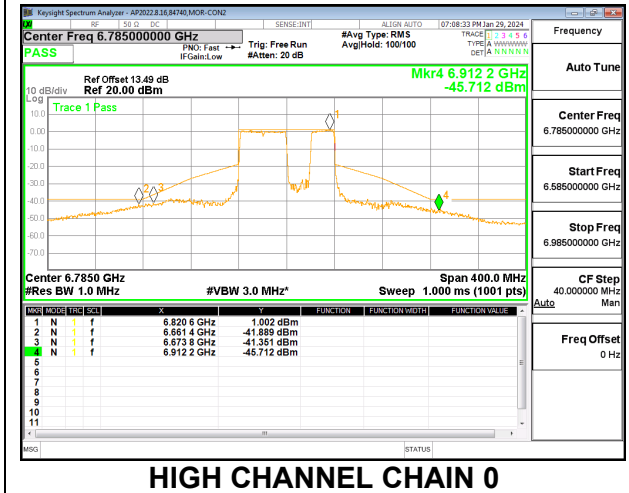

LOW CHANNEL CHAIN 0

LOW CHANNEL CHAIN 1

MID CHANNEL CHAIN 0

MID CHANNEL CHAIN 1

HIGH CHANNEL CHAIN 0

HIGH CHANNEL CHAIN 1

2TX CHAIN 0 + CHAIN 1 CDD OFDMA MODE: 484T+242T (NON-CONTIGUOUS) LOW POWER INDOOR

2TX CHAIN 0 + CHAIN 1 CDD OFDMA MODE: 242T+484T (NON-CONTIGUOUS) STANDARD POWER

LOW CHANNEL CHAIN 0

LOW CHANNEL CHAIN 1

MID CHANNEL CHAIN 0

MID CHANNEL CHAIN 1

HIGH CHANNEL CHAIN 0

HIGH CHANNEL CHAIN 1