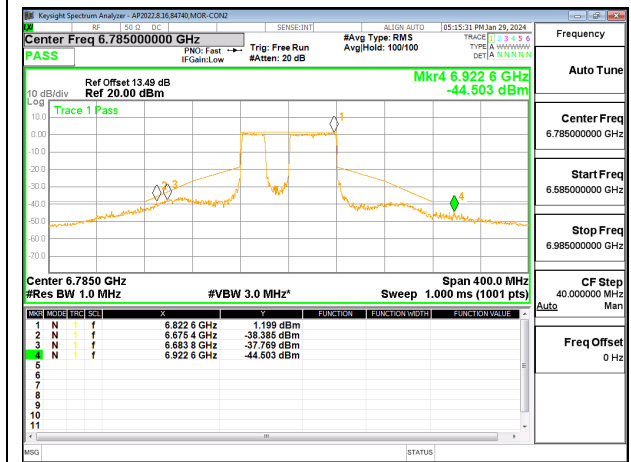

LOW CHANNEL CHAIN 0

LOW CHANNEL CHAIN 1

MID CHANNEL CHAIN 0

MID CHANNEL CHAIN 1

HIGH CHANNEL CHAIN 0

HIGH CHANNEL CHAIN 1

2TX CHAIN 0 + CHAIN 1 CDD OFDMA MODE: 484T+242T (NON-CONTIGUOUS) LOW POWER INDOOR

2TX CHAIN 0 + CHAIN 1 CDD OFDMA MODE: 242T+484T (NON-CONTIGUOUS) STANDARD POWER

LOW CHANNEL CHAIN 0

LOW CHANNEL CHAIN 1

MID CHANNEL CHAIN 0

MID CHANNEL CHAIN 1

HIGH CHANNEL CHAIN 0

HIGH CHANNEL CHAIN 1