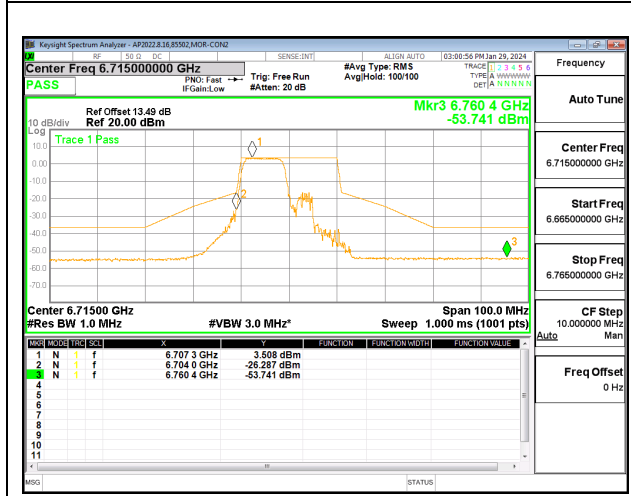

2TX CHAIN 0 + CHAIN 1 CDD OFDMA MODE: 52T LOW POWER INDOOR

LOW CHANNEL CHAIN 0

LOW CHANNEL CHAIN 1

MID CHANNEL CHAIN 0

MID CHANNEL CHAIN 1

HIGH CHANNEL CHAIN 0

HIGH CHANNEL CHAIN 1

2TX CHAIN 0 + CHAIN 1 CDD OFDMA MODE: 52T+26T STANDARD POWER

2TX CHAIN 0 + CHAIN 1 CDD OFDMA MODE: 52T+26T LOW POWER INDOOR

LOW CHANNEL CHAIN 0

LOW CHANNEL CHAIN 1

MID CHANNEL CHAIN 0

MID CHANNEL CHAIN 1

HIGH CHANNEL CHAIN 0

HIGH CHANNEL CHAIN 1

2TX CHAIN 0 + CHAIN 1 CDD OFDMA MODE: 106T STANDARD POWER

LOW CHANNEL CHAIN 0

LOW CHANNEL CHAIN 1

MID CHANNEL CHAIN 0

MID CHANNEL CHAIN 1

HIGH CHANNEL CHAIN 0

HIGH CHANNEL CHAIN 1

2TX CHAIN 0 + CHAIN 1 CDD OFDMA MODE: 106T LOW POWER INDOOR

LOW CHANNEL CHAIN 0

LOW CHANNEL CHAIN 1

MID CHANNEL CHAIN 0

MID CHANNEL CHAIN 1

HIGH CHANNEL CHAIN 0

HIGH CHANNEL CHAIN 1

2TX CHAIN 0 + CHAIN 1 CDD OFDMA MODE: 106T+26T STANDARD POWER

LOW CHANNEL CHAIN 0

LOW CHANNEL CHAIN 1