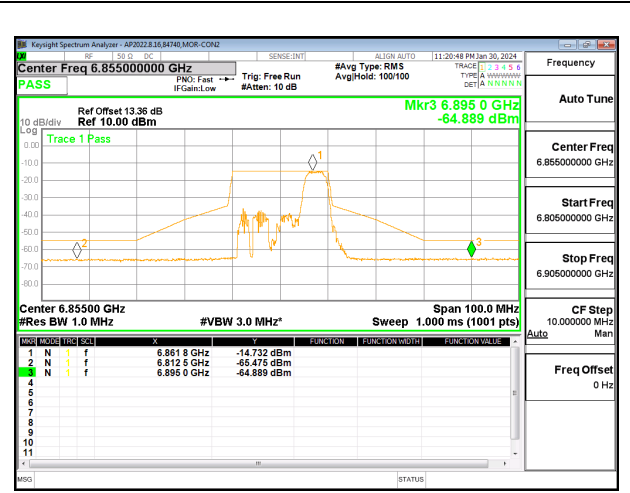

2TX CHAIN 0 + CHAIN 1 CDD OFDMA MODE: 52T LOW POWER INDOOR

LOW CHANNEL CHAIN 0

LOW CHANNEL CHAIN 1

MID CHANNEL CHAIN 0

MID CHANNEL CHAIN 1

HIGH CHANNEL CHAIN 0

HIGH CHANNEL CHAIN 1

2TX CHAIN 0 + CHAIN 1 CDD OFDMA MODE: 52T+26T STANDARD POWER

2TX CHAIN 0 + CHAIN 1 CDD OFDMA MODE: 52T+26T LOW POWER INDOOR

LOW CHANNEL CHAIN 0

LOW CHANNEL CHAIN 1

MID CHANNEL CHAIN 0

MID CHANNEL CHAIN 1

HIGH CHANNEL CHAIN 0

HIGH CHANNEL CHAIN 1

2TX CHAIN 0 + CHAIN 1 CDD OFDMA MODE: 106T STANDARD POWER