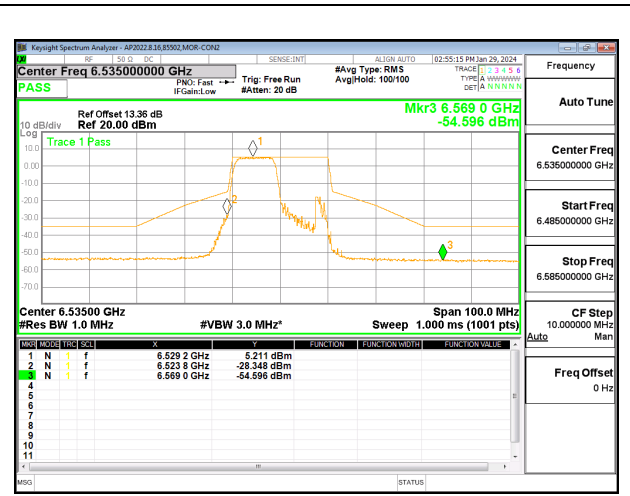

2TX CHAIN 0 + CHAIN 1 CDD OFDMA MODE: 52T LOW POWER INDOOR

LOW CHANNEL CHAIN 0

LOW CHANNEL CHAIN 1

MID CHANNEL CHAIN 0

MID CHANNEL CHAIN 1

HIGH CHANNEL CHAIN 0

HIGH CHANNEL CHAIN 1

2TX CHAIN 0 + CHAIN 1 CDD OFDMA MODE: 52T+26T STANDARD POWER

2TX CHAIN 0 + CHAIN 1 CDD OFDMA MODE: 52T+26T LOW POWER INDOOR

LOW CHANNEL CHAIN 0

LOW CHANNEL CHAIN 1

MID CHANNEL CHAIN 0

MID CHANNEL CHAIN 1

HIGH CHANNEL CHAIN 0

HIGH CHANNEL CHAIN 1

2TX CHAIN 0 + CHAIN 1 CDD OFDMA MODE: 106T STANDARD POWER

LOW CHANNEL CHAIN 0

LOW CHANNEL CHAIN 1

MID CHANNEL CHAIN 0

MID CHANNEL CHAIN 1

HIGH CHANNEL CHAIN 0

HIGH CHANNEL CHAIN 1

2TX CHAIN 0 + CHAIN 1 CDD OFDMA MODE: 106T LOW POWER INDOOR

LOW CHANNEL CHAIN 0

LOW CHANNEL CHAIN 1

MID CHANNEL CHAIN 0

MID CHANNEL CHAIN 1

HIGH CHANNEL CHAIN 0

HIGH CHANNEL CHAIN 1

2TX CHAIN 0 + CHAIN 1 CDD OFDMA MODE: 106T+26T STANDARD POWER

LOW CHANNEL CHAIN 0

LOW CHANNEL CHAIN 1