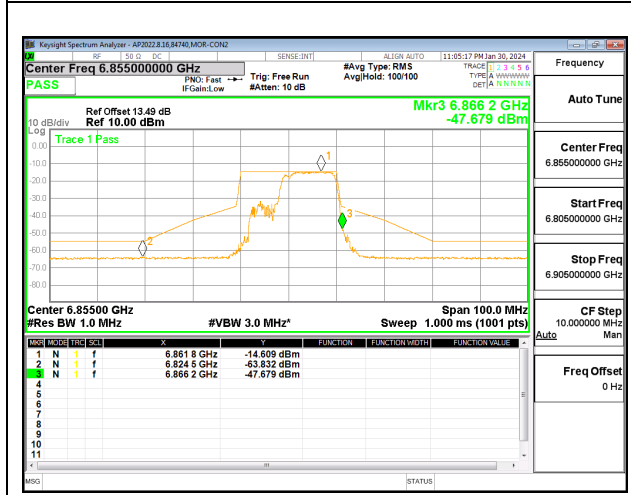

LOW CHANNEL CHAIN 1

MID CHANNEL CHAIN 0

MID CHANNEL CHAIN 1

HIGH CHANNEL CHAIN 0

HIGH CHANNEL CHAIN 1

2TX CHAIN 0 + CHAIN 1 CDD OFDMA MODE: 106T+26T STANDARD POWER

LOW CHANNEL CHAIN 0

LOW CHANNEL CHAIN 1

MID CHANNEL CHAIN 0

MID CHANNEL CHAIN 1

HIGH CHANNEL CHAIN 0

HIGH CHANNEL CHAIN 1

2TX CHAIN 0 + CHAIN 1 CDD OFDMA MODE: 106T+26T LOW POWER INDOOR

LOW CHANNEL CHAIN 0

LOW CHANNEL CHAIN 1

MID CHANNEL CHAIN 0

MID CHANNEL CHAIN 1

HIGH CHANNEL CHAIN 0

HIGH CHANNEL CHAIN 1

2TX CHAIN 0 + CHAIN 1 CDD OFDMA MODE: 242T STANDARD POWER

LOW CHANNEL CHAIN 0

LOW CHANNEL CHAIN 1

MID CHANNEL CHAIN 0

MID CHANNEL CHAIN 1