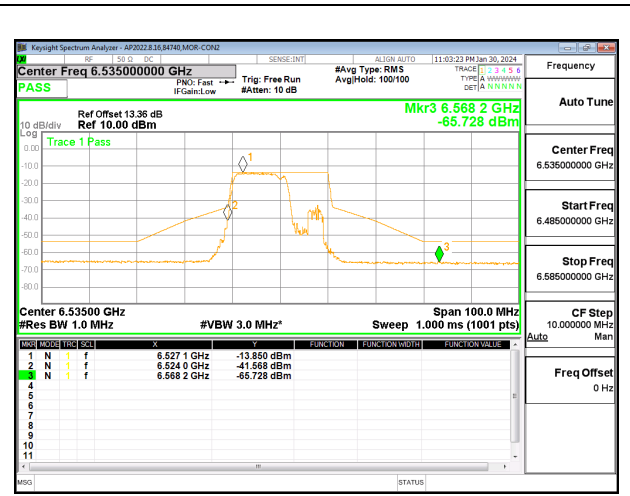

LOW CHANNEL CHAIN 1

MID CHANNEL CHAIN 0

MID CHANNEL CHAIN 1

HIGH CHANNEL CHAIN 0

HIGH CHANNEL CHAIN 1

2TX CHAIN 0 + CHAIN 1 CDD OFDMA MODE: 106T+26T STANDARD POWER

LOW CHANNEL CHAIN 0

LOW CHANNEL CHAIN 1

MID CHANNEL CHAIN 0

MID CHANNEL CHAIN 1

HIGH CHANNEL CHAIN 0

HIGH CHANNEL CHAIN 1

2TX CHAIN 0 + CHAIN 1 CDD OFDMA MODE: 106T+26T LOW POWER INDOOR

LOW CHANNEL CHAIN 0

LOW CHANNEL CHAIN 1

MID CHANNEL CHAIN 0

MID CHANNEL CHAIN 1

HIGH CHANNEL CHAIN 0

HIGH CHANNEL CHAIN 1

2TX CHAIN 0 + CHAIN 1 CDD OFDMA MODE: 242T STANDARD POWER

LOW CHANNEL CHAIN 0

LOW CHANNEL CHAIN 1

MID CHANNEL CHAIN 0

MID CHANNEL CHAIN 1