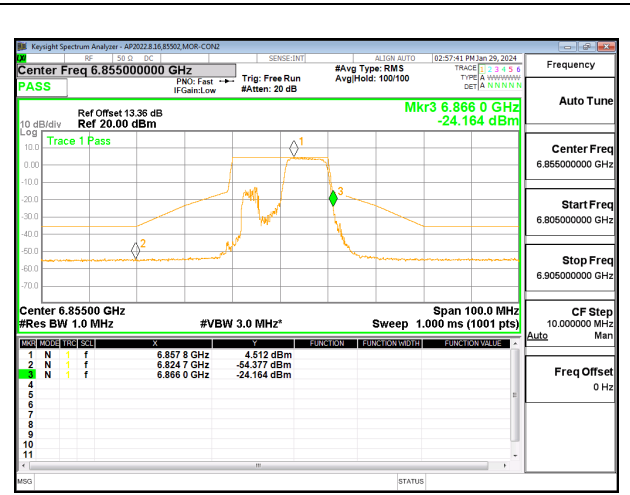

2TX CHAIN 0 + CHAIN 1 CDD OFDMA MODE: 52T+26T LOW POWER INDOOR

LOW CHANNEL CHAIN 0

LOW CHANNEL CHAIN 1

MID CHANNEL CHAIN 0

MID CHANNEL CHAIN 1

HIGH CHANNEL CHAIN 0

HIGH CHANNEL CHAIN 1

2TX CHAIN 0 + CHAIN 1 CDD OFDMA MODE: 106T STANDARD POWER

LOW CHANNEL CHAIN 0

LOW CHANNEL CHAIN 1

MID CHANNEL CHAIN 0

MID CHANNEL CHAIN 1

HIGH CHANNEL CHAIN 0

HIGH CHANNEL CHAIN 1

2TX CHAIN 0 + CHAIN 1 CDD OFDMA MODE: 106T LOW POWER INDOOR

LOW CHANNEL CHAIN 0

LOW CHANNEL CHAIN 1

MID CHANNEL CHAIN 0

MID CHANNEL CHAIN 1

HIGH CHANNEL CHAIN 0

HIGH CHANNEL CHAIN 1

2TX CHAIN 0 + CHAIN 1 CDD OFDMA MODE: 106T+26T STANDARD POWER

LOW CHANNEL CHAIN 0

LOW CHANNEL CHAIN 1