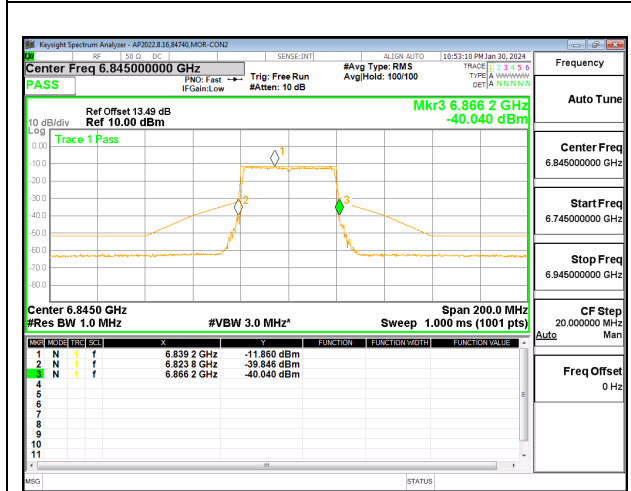

HIGH CHANNEL CHAIN 0