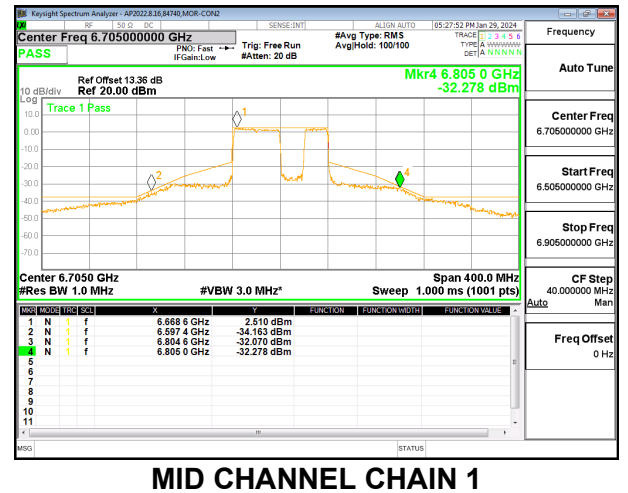

2TX CHAIN 0 + CHAIN 1 CDD OFDMA MODE: 484T+242T (CONTIGUOUS) LOW POWER INDOOR

LOW CHANNEL CHAIN 0

LOW CHANNEL CHAIN 1

MID CHANNEL CHAIN 0

MID CHANNEL CHAIN 1

HIGH CHANNEL CHAIN 0

HIGH CHANNEL CHAIN 1

2TX CHAIN 0 + CHAIN 1 CDD OFDMA MODE: 484T+242T (NON-CONTIGUOUS) STANDARD POWER

LOW CHANNEL CHAIN 0

LOW CHANNEL CHAIN 1

MID CHANNEL CHAIN 0

MID CHANNEL CHAIN 1

HIGH CHANNEL CHAIN 0

HIGH CHANNEL CHAIN 1

2TX CHAIN 0 + CHAIN 1 CDD OFDMA MODE: 484T+242T (NON-CONTIGUOUS) LOW POWER INDOOR

2TX CHAIN 0 + CHAIN 1 CDD OFDMA MODE: 242T+484T (NON-CONTIGUOUS) STANDARD POWER