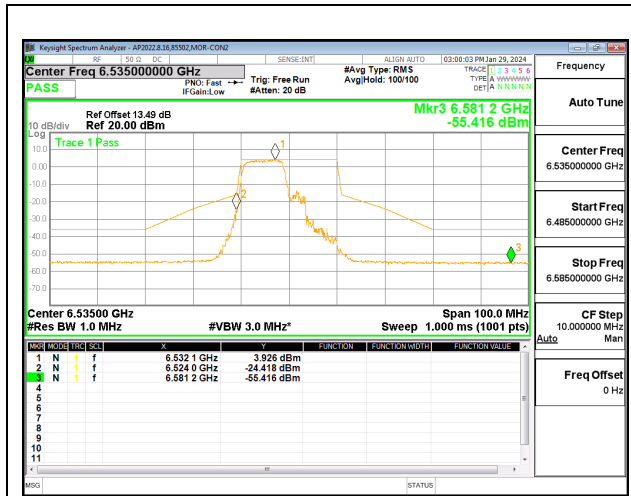

2TX CHAIN 0 + CHAIN 1 CDD OFDMA MODE: 52T LOW POWER INDOOR

LOW CHANNEL CHAIN 0

LOW CHANNEL CHAIN 1

MID CHANNEL CHAIN 0

MID CHANNEL CHAIN 1

HIGH CHANNEL CHAIN 0

HIGH CHANNEL CHAIN 1

2TX CHAIN 0 + CHAIN 1 CDD OFDMA MODE: 52T+26T STANDARD POWER

2TX CHAIN 0 + CHAIN 1 CDD OFDMA MODE: 52T+26T LOW POWER INDOOR

LOW CHANNEL CHAIN 0

LOW CHANNEL CHAIN 1

MID CHANNEL CHAIN 0

MID CHANNEL CHAIN 1

HIGH CHANNEL CHAIN 0

HIGH CHANNEL CHAIN 1

2TX CHAIN 0 + CHAIN 1 CDD OFDMA MODE: 106T STANDARD POWER

LOW CHANNEL CHAIN 0

LOW CHANNEL CHAIN 1

MID CHANNEL CHAIN 0

MID CHANNEL CHAIN 1

HIGH CHANNEL CHAIN 0

HIGH CHANNEL CHAIN 1

2TX CHAIN 0 + CHAIN 1 CDD OFDMA MODE: 106T LOW POWER INDOOR

LOW CHANNEL CHAIN 0

LOW CHANNEL CHAIN 1

MID CHANNEL CHAIN 0

MID CHANNEL CHAIN 1

HIGH CHANNEL CHAIN 0

HIGH CHANNEL CHAIN 1

2TX CHAIN 0 + CHAIN 1 CDD OFDMA MODE: 106T+26T STANDARD POWER

LOW CHANNEL CHAIN 0

LOW CHANNEL CHAIN 1