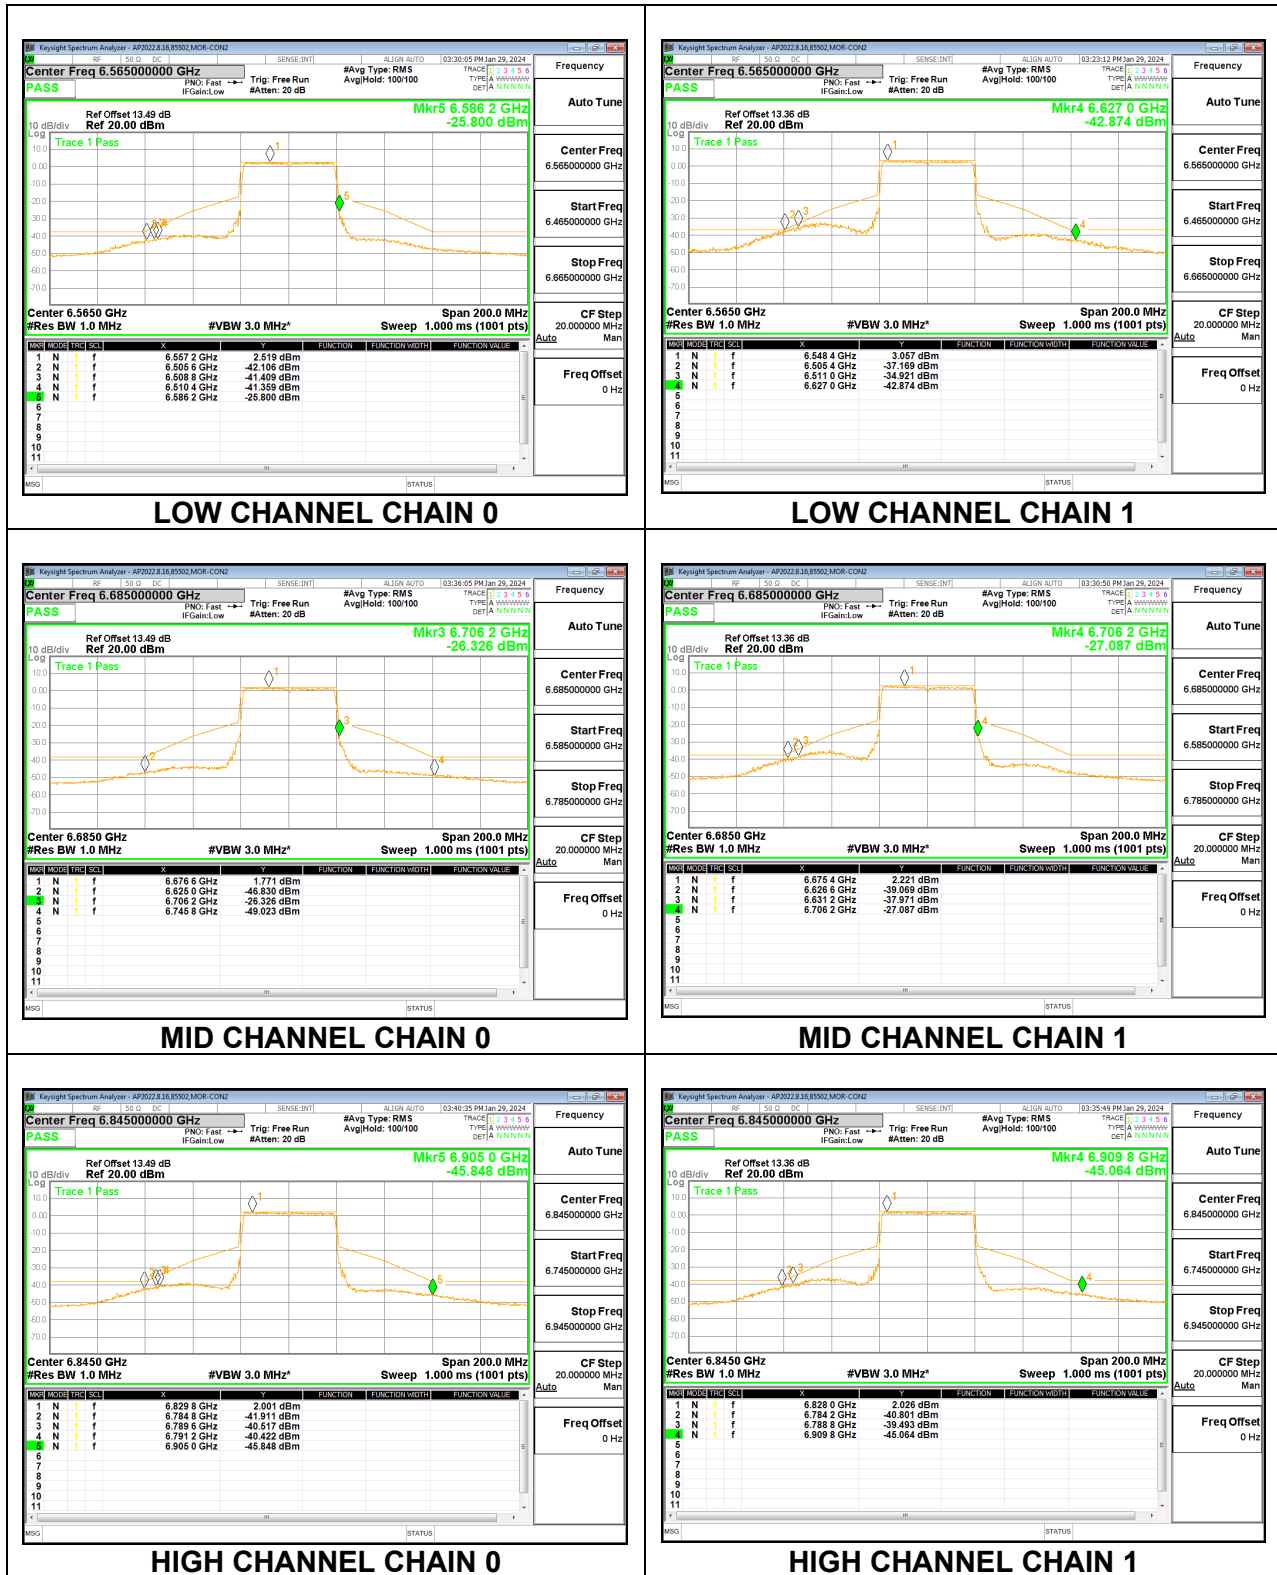

9.5.15. 802.11be EHT40 MODE 2TX IN THE UNII-7 BAND

2TX CHAIN 0 + CHAIN 1 CDD OFDMA MODE: 484T STANDARD POWER