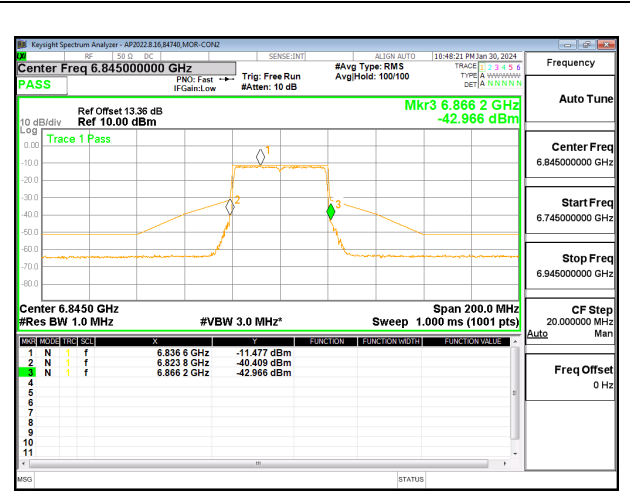

LOW CHANNEL CHAIN 1

MID CHANNEL CHAIN 0

MID CHANNEL CHAIN 1

HIGH CHANNEL CHAIN 0

HIGH CHANNEL CHAIN 1

9.5.16. 802.11be EHT80 MODE 2TX IN THE UNII-7 BAND

2TX CHAIN 0 + CHAIN 1 CDD OFDMA MODE: 484T+242T (CONTIGUOUS) STANDARD POWER

2TX CHAIN 0 + CHAIN 1 CDD OFDMA MODE: 484T+242T (CONTIGUOUS) LOW POWER INDOOR

LOW CHANNEL CHAIN 0

LOW CHANNEL CHAIN 1

MID CHANNEL CHAIN 0

MID CHANNEL CHAIN 1

HIGH CHANNEL CHAIN 0

HIGH CHANNEL CHAIN 1

2TX CHAIN 0 + CHAIN 1 CDD OFDMA MODE: 484T+242T (NON-CONTIGUOUS) STANDARD POWER