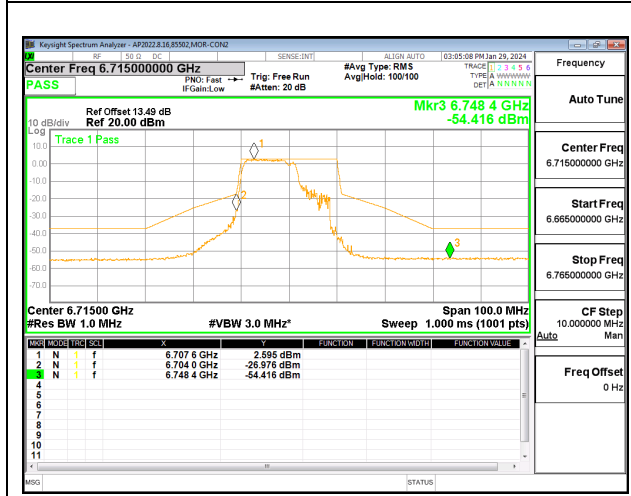

LOW CHANNEL CHAIN 1

MID CHANNEL CHAIN 0

MID CHANNEL CHAIN 1

HIGH CHANNEL CHAIN 0

HIGH CHANNEL CHAIN 1

2TX CHAIN 0 + CHAIN 1 CDD OFDMA MODE: 106T+26T STANDARD POWER

LOW CHANNEL CHAIN 0

LOW CHANNEL CHAIN 1

MID CHANNEL CHAIN 0

MID CHANNEL CHAIN 1

HIGH CHANNEL CHAIN 0

HIGH CHANNEL CHAIN 1

2TX CHAIN 0 + CHAIN 1 CDD OFDMA MODE: 106T+26T LOW POWER INDOOR

LOW CHANNEL CHAIN 0

LOW CHANNEL CHAIN 1

MID CHANNEL CHAIN 0