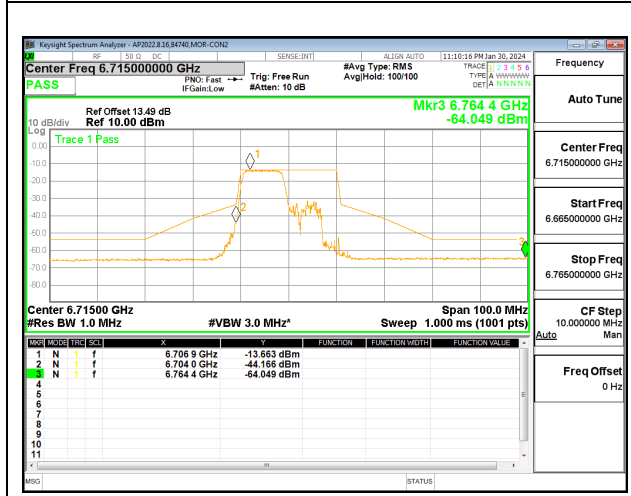

2TX CHAIN 0 + CHAIN 1 CDD OFDMA MODE: 52T+26T LOW POWER INDOOR

LOW CHANNEL CHAIN 0

LOW CHANNEL CHAIN 1

MID CHANNEL CHAIN 0

MID CHANNEL CHAIN 1

HIGH CHANNEL CHAIN 0

HIGH CHANNEL CHAIN 1

2TX CHAIN 0 + CHAIN 1 CDD OFDMA MODE: 106T STANDARD POWER

LOW CHANNEL CHAIN 0

LOW CHANNEL CHAIN 1

MID CHANNEL CHAIN 0

MID CHANNEL CHAIN 1

HIGH CHANNEL CHAIN 0

HIGH CHANNEL CHAIN 1

2TX CHAIN 0 + CHAIN 1 CDD OFDMA MODE: 106T LOW POWER INDOOR

LOW CHANNEL CHAIN 0

LOW CHANNEL CHAIN 1

MID CHANNEL CHAIN 0

MID CHANNEL CHAIN 1

HIGH CHANNEL CHAIN 0

HIGH CHANNEL CHAIN 1

2TX CHAIN 0 + CHAIN 1 CDD OFDMA MODE: 106T+26T STANDARD POWER

LOW CHANNEL CHAIN 0

LOW CHANNEL CHAIN 1