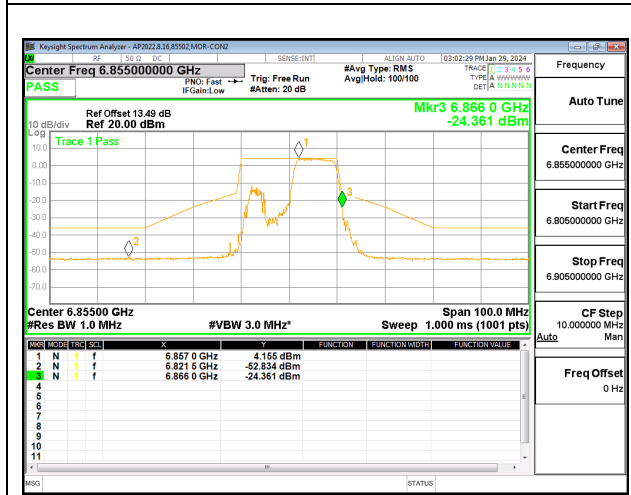

2TX CHAIN 0 + CHAIN 1 CDD OFDMA MODE: 52T+26T LOW POWER INDOOR

LOW CHANNEL CHAIN 0

LOW CHANNEL CHAIN 1

MID CHANNEL CHAIN 0

MID CHANNEL CHAIN 1

HIGH CHANNEL CHAIN 0

HIGH CHANNEL CHAIN 1

2TX CHAIN 0 + CHAIN 1 CDD OFDMA MODE: 106T STANDARD POWER

LOW CHANNEL CHAIN 0

LOW CHANNEL CHAIN 1

MID CHANNEL CHAIN 0

MID CHANNEL CHAIN 1

HIGH CHANNEL CHAIN 0

HIGH CHANNEL CHAIN 1

2TX CHAIN 0 + CHAIN 1 CDD OFDMA MODE: 106T LOW POWER INDOOR

LOW CHANNEL CHAIN 0

LOW CHANNEL CHAIN 1

MID CHANNEL CHAIN 0

MID CHANNEL CHAIN 1

HIGH CHANNEL CHAIN 0

HIGH CHANNEL CHAIN 1

2TX CHAIN 0 + CHAIN 1 CDD OFDMA MODE: 106T+26T STANDARD POWER

LOW CHANNEL CHAIN 0

LOW CHANNEL CHAIN 1