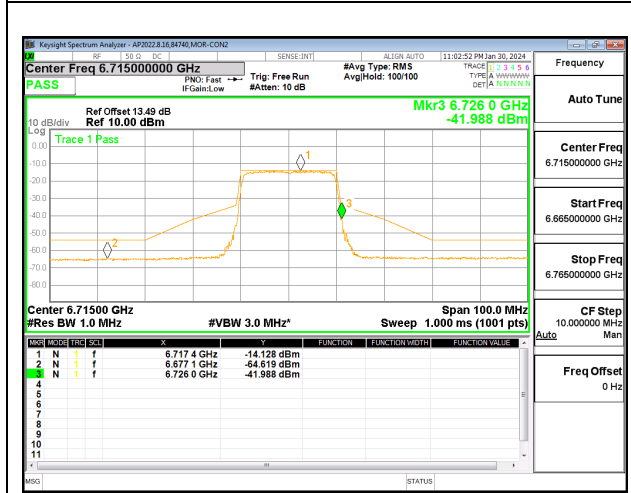

HIGH CHANNEL CHAIN 0

HIGH CHANNEL CHAIN 1

2TX CHAIN 0 + CHAIN 1 CDD OFDMA MODE: 242T LOW POWER INDOOR

LOW CHANNEL CHAIN 0

LOW CHANNEL CHAIN 1

MID CHANNEL CHAIN 0

MID CHANNEL CHAIN 1

HIGH CHANNEL CHAIN 0