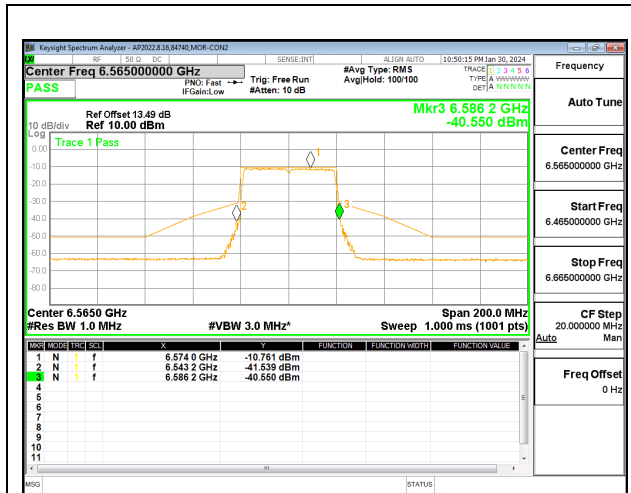

2TX CHAIN 0 + CHAIN 1 CDD OFDMA MODE: 484T LOW POWER INDOOR

LOW CHANNEL CHAIN 0