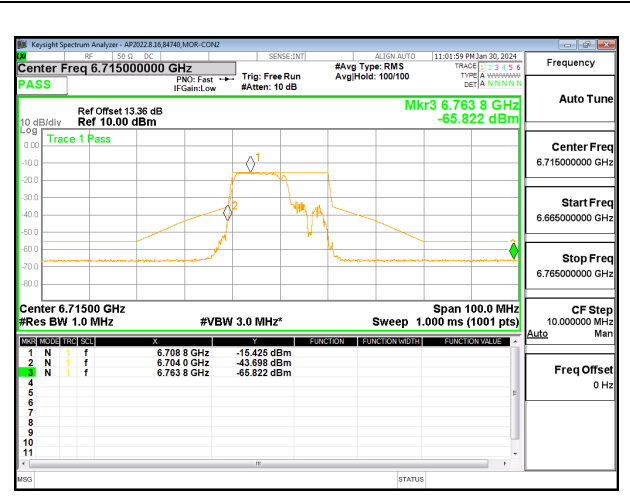

LOW CHANNEL CHAIN 1

MID CHANNEL CHAIN 0

MID CHANNEL CHAIN 1

HIGH CHANNEL CHAIN 0

HIGH CHANNEL CHAIN 1

2TX CHAIN 0 + CHAIN 1 CDD OFDMA MODE: 106T+26T STANDARD POWER

LOW CHANNEL CHAIN 0

LOW CHANNEL CHAIN 1

MID CHANNEL CHAIN 0

MID CHANNEL CHAIN 1

HIGH CHANNEL CHAIN 0

HIGH CHANNEL CHAIN 1

2TX CHAIN 0 + CHAIN 1 CDD OFDMA MODE: 106T+26T LOW POWER INDOOR

LOW CHANNEL CHAIN 0

LOW CHANNEL CHAIN 1

MID CHANNEL CHAIN 0

MID CHANNEL CHAIN 1

HIGH CHANNEL CHAIN 0

HIGH CHANNEL CHAIN 1

2TX CHAIN 0 + CHAIN 1 CDD OFDMA MODE: 242T STANDARD POWER

LOW CHANNEL CHAIN 0

LOW CHANNEL CHAIN 1

MID CHANNEL CHAIN 0

MID CHANNEL CHAIN 1