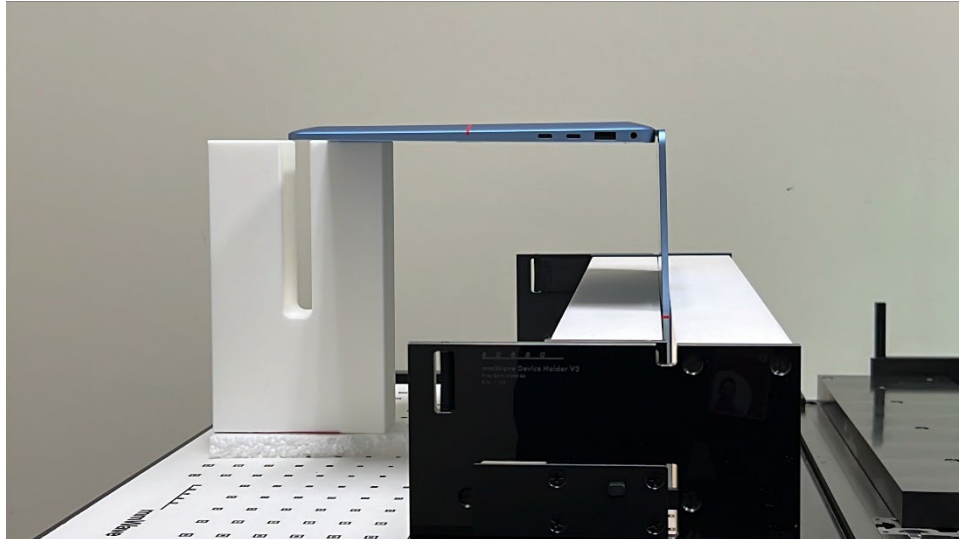

DUT and PD Set-up Photos

Photograph 1: Overall Dimensions

Overall (Length x Width): 300 mm x 222 mm

Overall Diagonal: 365 mm

Display Diagonal: 348 mm

This is a laptop device (overall diagonal dimension of the keyboard and/or display section of a laptop is > 20 cm)

Photograph 2: Front View of the DUT – Laptop open

Photograph 2: Front View of the DUT – Laptop closed

Photograph 3: Rear View of the DUT - Laptop

Setup Photos

Standalone Exposure Conditions

Photograph 5: Bottom

Note: Protrusions (rubber feet) were removed during scan to avoid collision with probe

Antenna Dimensions & Separation Distances (mm)