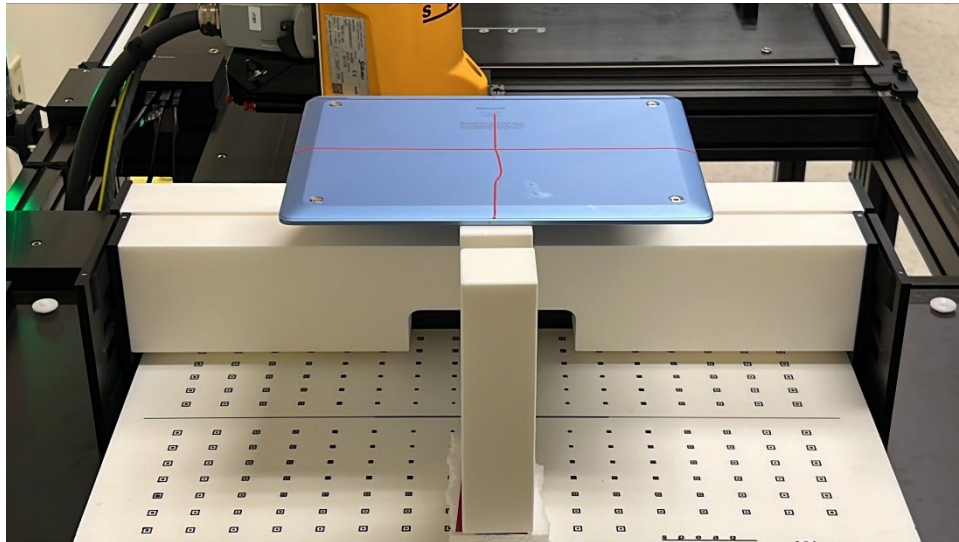

DUT and PD Set-up Photos

Photograph 1: Overall Dimensions

Overall (Length x Width): 300 mm x 222 mm

Overall Diagonal: 365 mm

Display Diagonal: 348 mm

This is a laptop device (overall diagonal dimension of the keyboard and/or display section of a laptop is > 20 cm)

Photograph 2: Front View of the DUT – Laptop open

Photograph 2: Front View of the DUT – Laptop closed

Photograph 3: Rear View of the DUT - Laptop

Setup Photos

Standalone Exposure Conditions

Photograph 5: Bottom

Note: Protrusions (rubber feet) were removed during scan to avoid collision with probe

Antenna Dimensions & Separation Distances (mm)