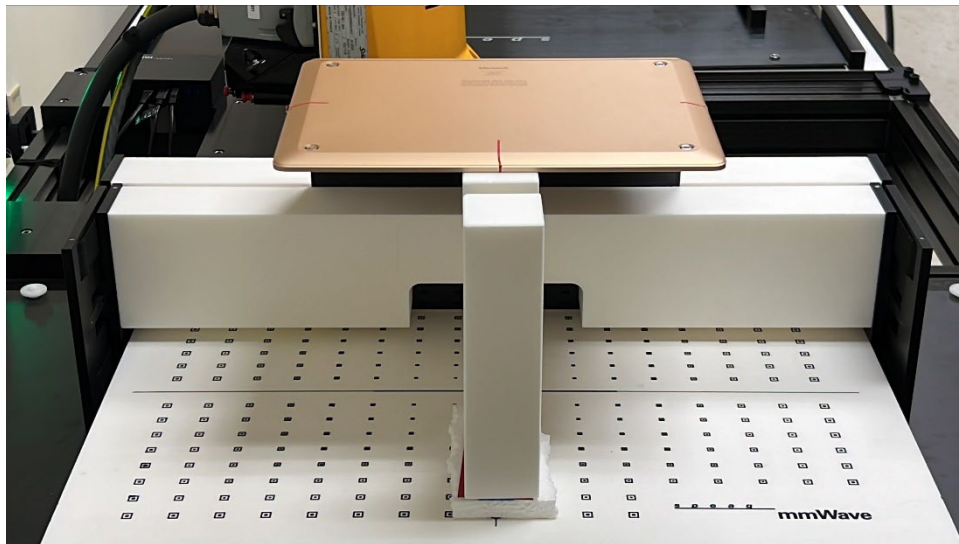

DUT and PD Set-up Photos

Photograph 1: Overall Dimensions

Overall (Length x Width): 300 mm x 222 mm

Overall Diagonal: 365 mm

Display Diagonal: 348 mm

This is a laptop device (overall diagonal dimension of the keyboard and/or display section of a laptop is > 20 cm)

Photograph 2: Front View of the DUT – Laptop open

Photograph 2: Front View of the DUT – Laptop closed

Photograph 3: Rear View of the DUT - Laptop

Setup Photos

Standalone Exposure Conditions

Photograph 5: Bottom

Note: Protrusions (rubber feet) were removed during scan to avoid collision with probe

Antenna Dimensions & Separation Distances (mm)