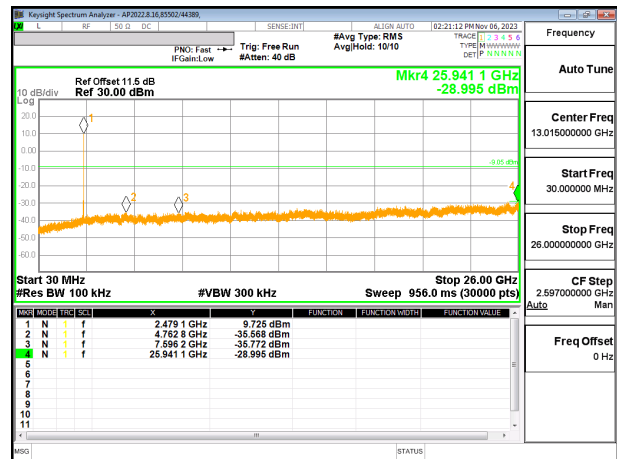

HIGH CHANNEL 13 BANDEDGE CHAIN 1

OUT-OF-BAND HIGH CHANNEL 13 CHAIN 1

9.7.7. 802.11be EHT20 52T + 26T MODE

2TX CHAIN 0 + CHAIN 1 MODE

LOW CHANNEL 1 BANDEDGE CHAIN 1

OUT-OF-BAND LOW CHANNEL 1 CHAIN 1

IN-BAND REFERENCE LEVEL CHAIN 1

OUT-OF-BAND MID CHANNEL CHAIN 1

HIGH CHANNEL 13 BANDEDGE CHAIN 1

OUT-OF-BAND HIGH CHANNEL 13 CHAIN 1

9.7.8. 802.11be EHT20 106T MODE

2TX CHAIN 0 + CHAIN 1 MODE

LOW CHANNEL 1 BANDEDGE CHAIN 0

OUT-OF-BAND LOW CHANNEL 1 CHAIN 0