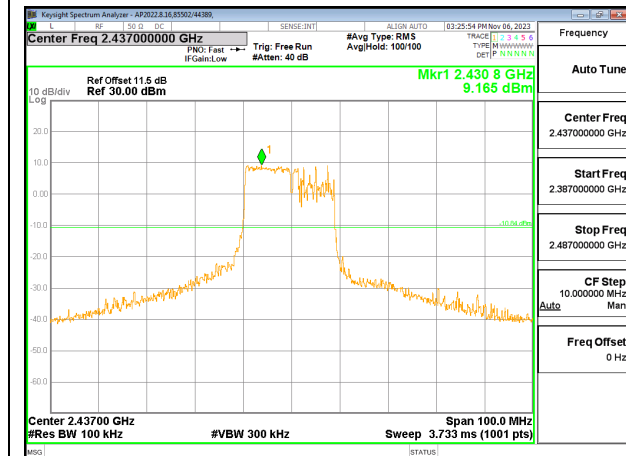

OUT-OF-BAND MID CHANNEL CHAIN 1

HIGH CHANNEL 13 BANDEDGE CHAIN 1

OUT-OF-BAND HIGH CHANNEL 13 CHAIN 1

9.7.9. 802.11be EHT20 106T + 26T MODE

2TX CHAIN 0 + CHAIN 1 MODE

LOW CHANNEL 1 BANDEDGE CHAIN 0

OUT-OF-BAND LOW CHANNEL 1 CHAIN 0

IN-BAND REFERENCE LEVEL CHAIN 0

OUT-OF-BAND MID CHANNEL CHAIN 0

HIGH CHANNEL 13 BANDEDGE CHAIN 0

OUT-OF-BAND HIGH CHANNEL 13 CHAIN 0

LOW CHANNEL 1 BANDEDGE CHAIN 1

OUT-OF-BAND LOW CHANNEL 1 CHAIN 1

IN-BAND REFERENCE LEVEL CHAIN 1