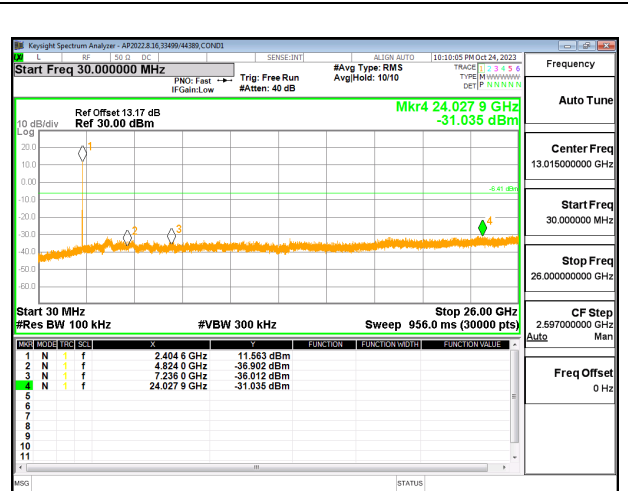

HIGH CHANNEL 13 BANDEDGE CHAIN 1

OUT-OF-BAND HIGH CHANNEL 13 CHAIN 1

9.7.6. 802.11be EHT20 52T MODE

2TX CHAIN 0 + CHAIN 1 MODE

LOW CHANNEL 1 BANDEDGE CHAIN 0

OUT-OF-BAND LOW CHANNEL 1 CHAIN 0

IN-BAND REFERENCE LEVEL CHAIN 0