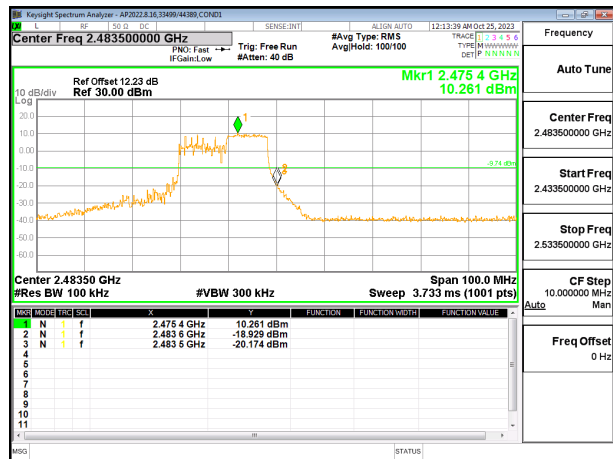

OUT-OF-BAND MID CHANNEL CHAIN 1

HIGH CHANNEL 13 BANDEDGE CHAIN 1

OUT-OF-BAND HIGH CHANNEL 13 CHAIN 1

9.7.8. 802.11be EHT20 106T MODE

2TX CHAIN 0 + CHAIN 1 MODE

LOW CHANNEL 1 BANDEDGE CHAIN 0

OUT-OF-BAND LOW CHANNEL 1 CHAIN 0

IN-BAND REFERENCE LEVEL CHAIN 0

OUT-OF-BAND MID CHANNEL CHAIN 0

HIGH CHANNEL 13 BANDEDGE CHAIN 0

OUT-OF-BAND HIGH CHANNEL 13 CHAIN 0

LOW CHANNEL 1 BANDEDGE CHAIN 1

OUT-OF-BAND LOW CHANNEL 1 CHAIN 1

IN-BAND REFERENCE LEVEL CHAIN 1

OUT-OF-BAND MID CHANNEL CHAIN 1

HIGH CHANNEL 13 BANDEDGE CHAIN 1

OUT-OF-BAND HIGH CHANNEL 13 CHAIN 1

9.7.9. 802.11be EHT20 106T + 26T MODE

2TX CHAIN 0 + CHAIN 1 MODE

LOW CHANNEL 1 BANDEDGE CHAIN 0

OUT-OF-BAND LOW CHANNEL 1 CHAIN 0