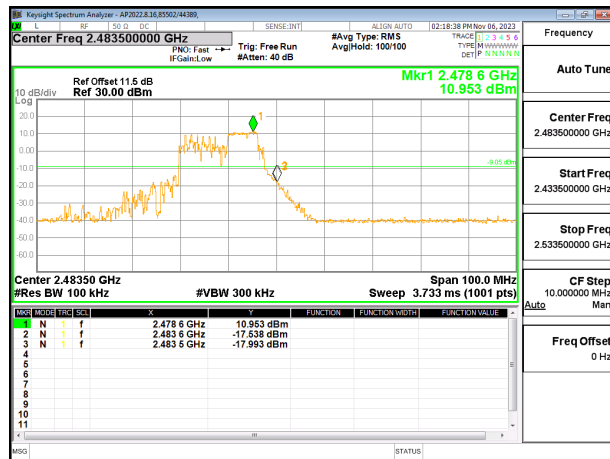

HIGH CHANNEL 13 BANDEDGE CHAIN 1

OUT-OF-BAND HIGH CHANNEL 13 CHAIN 1

9.7.7. 802.11be EHT20 52T + 26T MODE

2TX CHAIN 0 + CHAIN 1 MODE

LOW CHANNEL 1 BANDEDGE CHAIN 1

OUT-OF-BAND LOW CHANNEL 1 CHAIN 1

IN-BAND REFERENCE LEVEL CHAIN 1

OUT-OF-BAND MID CHANNEL CHAIN 1

HIGH CHANNEL 13 BANDEDGE CHAIN 1

OUT-OF-BAND HIGH CHANNEL 13 CHAIN 1

9.7.8. 802.11be EHT20 106T MODE

2TX CHAIN 0 + CHAIN 1 MODE

LOW CHANNEL 1 BANDEDGE CHAIN 0

OUT-OF-BAND LOW CHANNEL 1 CHAIN 0