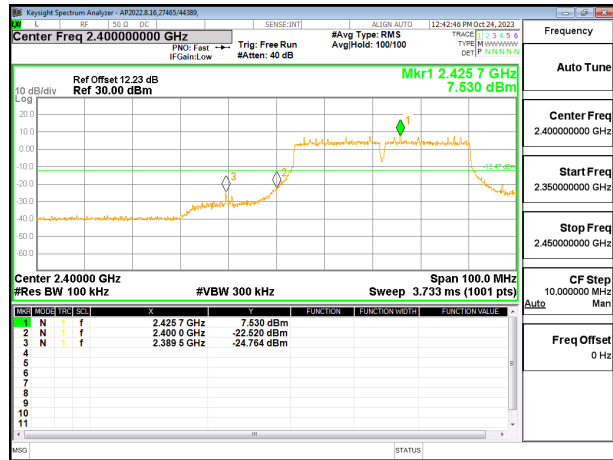

2TX CHAIN 0 + CHAIN 1 MODE

LOW CHANNEL 1 BANDEDGE CHAIN 1

OUT-OF-BAND LOW CHANNEL 1 CHAIN 1

IN-BAND REFERENCE LEVEL CHAIN 1

OUT-OF-BAND MID CHANNEL 1 CHAIN 1

HIGH CHANNEL 13 BANDEDGE CHAIN 1

OUT-OF-BAND HIGH CHANNEL 13 CHAIN 1

9.7.4. 802.11n HT40 MODE

2TX CHAIN 0 + CHAIN 1 MODE

LOW CHANNEL 3 BANDEDGE CHAIN 0

OUT-OF-BAND LOW CHANNEL 3 CHAIN 0

IN-BAND REFERENCE LEVEL CHAIN 0

OUT-OF-BAND MID CHANNEL CHAIN 0

HIGH CHANNEL 11 BANDEDGE CHAIN 0

OUT-OF-BAND HIGH CHANNEL 11 CHAIN 0

9.7.5. 802.11be EHT20 26T MODE

2TX CHAIN 0 + CHAIN 1 MODE

LOW CHANNEL 1 BANDEDGE CHAIN 1

OUT-OF-BAND LOW CHANNEL 1 CHAIN 1

IN-BAND REFERENCE LEVEL CHAIN 1

OUT-OF-BAND MID CHANNEL 1 CHAIN 1

HIGH CHANNEL 13 BANDEDGE CHAIN 1

OUT-OF-BAND HIGH CHANNEL 13 CHAIN 1

9.7.6. 802.11be EHT20 52T MODE

2TX CHAIN 0 + CHAIN 1 MODE

LOW CHANNEL 1 BANDEDGE CHAIN 0

OUT-OF-BAND LOW CHANNEL 1 CHAIN 0

IN-BAND REFERENCE LEVEL CHAIN 0