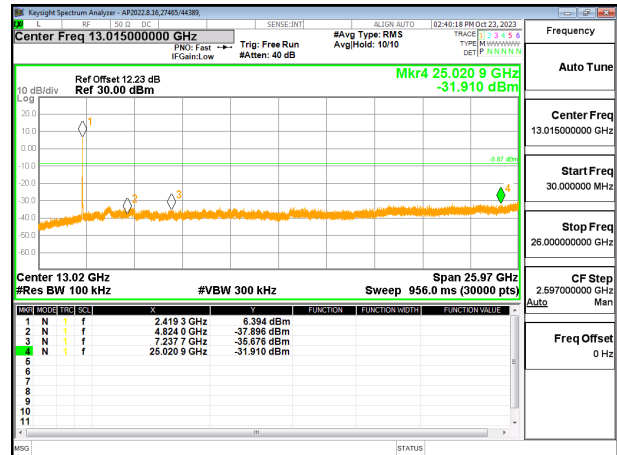

LOW CHANNEL 1 BANDEDGE CHAIN 1

OUT-OF-BAND LOW CHANNEL 1 CHAIN 1

IN-BAND REFERENCE LEVEL CHAIN 1

OUT-OF-BAND MID CHANNEL 1 CHAIN 1

HIGH CHANNEL 13 BANDEDGE CHAIN 1

OUT-OF-BAND HIGH CHANNEL 13 CHAIN 1

9.7.3. 802.11n HT20 MODE

2TX CHAIN 0 + CHAIN 1 MODE

LOW CHANNEL 1 BANDEDGE CHAIN 1

OUT-OF-BAND LOW CHANNEL 1 CHAIN 1

IN-BAND REFERENCE LEVEL CHAIN 1

OUT-OF-BAND MID CHANNEL 1 CHAIN 1

HIGH CHANNEL 13 BANDEDGE CHAIN 1

OUT-OF-BAND HIGH CHANNEL 13 CHAIN 1