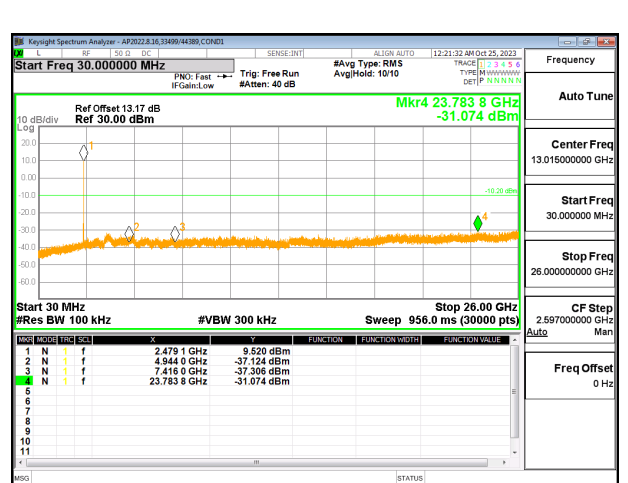

OUT-OF-BAND MID CHANNEL CHAIN 1

HIGH CHANNEL 13 BANDEDGE CHAIN 1

OUT-OF-BAND HIGH CHANNEL 13 CHAIN 1

9.7.8. 802.11be EHT20 106T MODE

2TX CHAIN 0 + CHAIN 1 MODE

LOW CHANNEL 1 BANDEDGE CHAIN 0

OUT-OF-BAND LOW CHANNEL 1 CHAIN 0

IN-BAND REFERENCE LEVEL CHAIN 0

OUT-OF-BAND MID CHANNEL CHAIN 0

HIGH CHANNEL 13 BANDEDGE CHAIN 0

OUT-OF-BAND HIGH CHANNEL 13 CHAIN 0

LOW CHANNEL 1 BANDEDGE CHAIN 1

OUT-OF-BAND LOW CHANNEL 1 CHAIN 1

IN-BAND REFERENCE LEVEL CHAIN 1