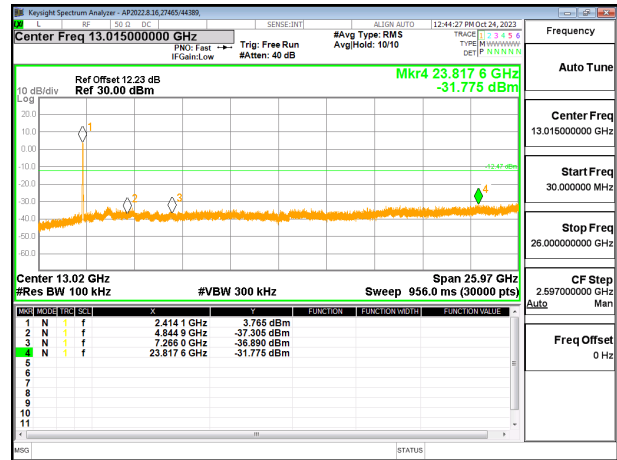

2TX CHAIN 0 + CHAIN 1 MODE

LOW CHANNEL 1 BANDEDGE CHAIN 1

OUT-OF-BAND LOW CHANNEL 1 CHAIN 1

IN-BAND REFERENCE LEVEL CHAIN 1

OUT-OF-BAND MID CHANNEL 1 CHAIN 1

HIGH CHANNEL 13 BANDEDGE CHAIN 1

OUT-OF-BAND HIGH CHANNEL 13 CHAIN 1

9.7.4. 802.11n HT40 MODE

2TX CHAIN 0 + CHAIN 1 MODE

LOW CHANNEL 3 BANDEDGE CHAIN 0

OUT-OF-BAND LOW CHANNEL 3 CHAIN 0

IN-BAND REFERENCE LEVEL CHAIN 0

OUT-OF-BAND MID CHANNEL CHAIN 0

HIGH CHANNEL 11 BANDEDGE CHAIN 0

OUT-OF-BAND HIGH CHANNEL 11 CHAIN 0

9.7.5. 802.11be EHT20 26T MODE

2TX CHAIN 0 + CHAIN 1 MODE

LOW CHANNEL 1 BANDEDGE CHAIN 1

OUT-OF-BAND LOW CHANNEL 1 CHAIN 1

IN-BAND REFERENCE LEVEL CHAIN 1

OUT-OF-BAND MID CHANNEL 1 CHAIN 1

HIGH CHANNEL 13 BANDEDGE CHAIN 1

OUT-OF-BAND HIGH CHANNEL 13 CHAIN 1

9.7.6. 802.11be EHT20 52T MODE

2TX CHAIN 0 + CHAIN 1 MODE

LOW CHANNEL 1 BANDEDGE CHAIN 0

OUT-OF-BAND LOW CHANNEL 1 CHAIN 0

IN-BAND REFERENCE LEVEL CHAIN 0