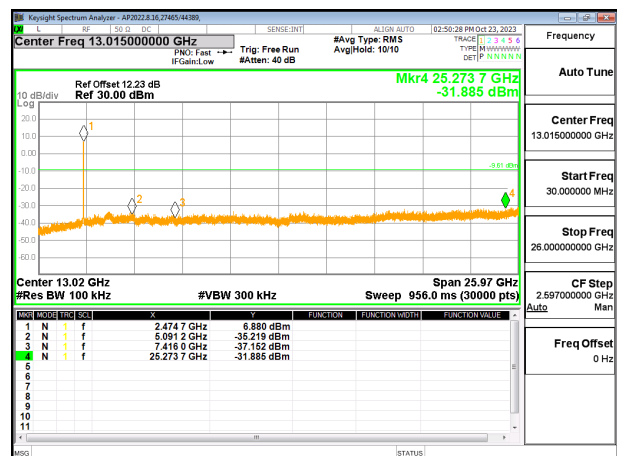

LOW CHANNEL 1 BANDEDGE CHAIN 1

OUT-OF-BAND LOW CHANNEL 1 CHAIN 1

IN-BAND REFERENCE LEVEL CHAIN 1

OUT-OF-BAND MID CHANNEL 1 CHAIN 1

HIGH CHANNEL 13 BANDEDGE CHAIN 1

OUT-OF-BAND HIGH CHANNEL 13 CHAIN 1

9.7.3. 802.11n HT20 MODE

2TX CHAIN 0 + CHAIN 1 MODE

LOW CHANNEL 1 BANDEDGE CHAIN 1

OUT-OF-BAND LOW CHANNEL 1 CHAIN 1

IN-BAND REFERENCE LEVEL CHAIN 1

OUT-OF-BAND MID CHANNEL 1 CHAIN 1

HIGH CHANNEL 13 BANDEDGE CHAIN 1

OUT-OF-BAND HIGH CHANNEL 13 CHAIN 1

9.7.4. 802.11n HT40 MODE

2TX CHAIN 0 + CHAIN 1 MODE

LOW CHANNEL 3 BANDEDGE CHAIN 0

OUT-OF-BAND LOW CHANNEL 3 CHAIN 0

IN-BAND REFERENCE LEVEL CHAIN 0

OUT-OF-BAND MID CHANNEL CHAIN 0

HIGH CHANNEL 11 BANDEDGE CHAIN 0