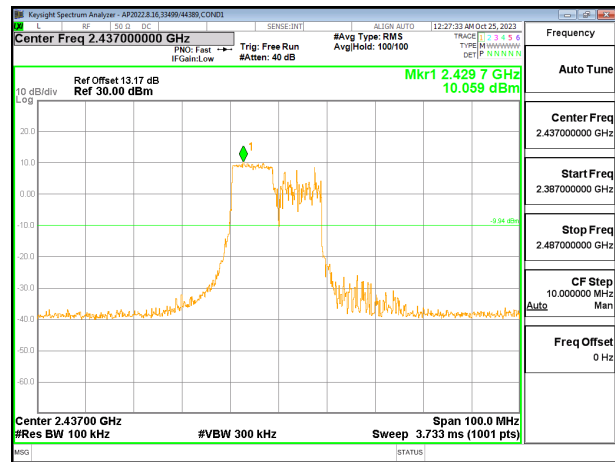

OUT-OF-BAND MID CHANNEL CHAIN 1

HIGH CHANNEL 13 BANDEDGE CHAIN 1

OUT-OF-BAND HIGH CHANNEL 13 CHAIN 1

9.7.8. 802.11be EHT20 106T MODE

2TX CHAIN 0 + CHAIN 1 MODE

LOW CHANNEL 1 BANDEDGE CHAIN 0

OUT-OF-BAND LOW CHANNEL 1 CHAIN 0

IN-BAND REFERENCE LEVEL CHAIN 0

OUT-OF-BAND MID CHANNEL CHAIN 0

HIGH CHANNEL 13 BANDEDGE CHAIN 0

OUT-OF-BAND HIGH CHANNEL 13 CHAIN 0

LOW CHANNEL 1 BANDEDGE CHAIN 1

OUT-OF-BAND LOW CHANNEL 1 CHAIN 1

IN-BAND REFERENCE LEVEL CHAIN 1