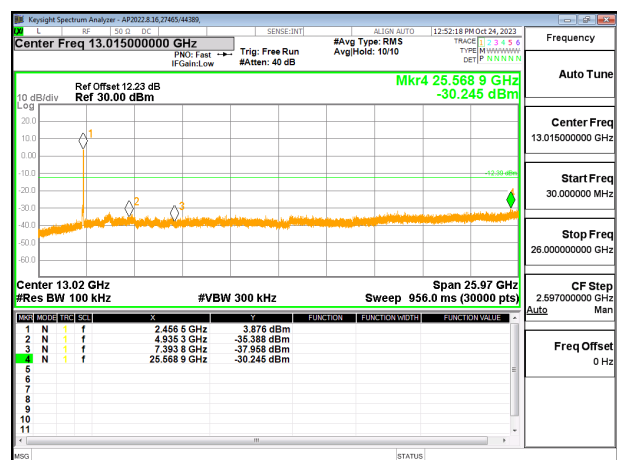

2TX CHAIN 0 + CHAIN 1 MODE

LOW CHANNEL 1 BANDEDGE CHAIN 1

OUT-OF-BAND LOW CHANNEL 1 CHAIN 1

IN-BAND REFERENCE LEVEL CHAIN 1

OUT-OF-BAND MID CHANNEL 1 CHAIN 1

HIGH CHANNEL 13 BANDEDGE CHAIN 1

OUT-OF-BAND HIGH CHANNEL 13 CHAIN 1

9.7.4. 802.11n HT40 MODE

2TX CHAIN 0 + CHAIN 1 MODE

LOW CHANNEL 3 BANDEDGE CHAIN 0

OUT-OF-BAND LOW CHANNEL 3 CHAIN 0

IN-BAND REFERENCE LEVEL CHAIN 0

OUT-OF-BAND MID CHANNEL CHAIN 0

HIGH CHANNEL 11 BANDEDGE CHAIN 0

OUT-OF-BAND HIGH CHANNEL 11 CHAIN 0

9.7.5. 802.11be EHT20 26T MODE

2TX CHAIN 0 + CHAIN 1 MODE

LOW CHANNEL 1 BANDEDGE CHAIN 1

OUT-OF-BAND LOW CHANNEL 1 CHAIN 1

IN-BAND REFERENCE LEVEL CHAIN 1

OUT-OF-BAND MID CHANNEL 1 CHAIN 1

HIGH CHANNEL 13 BANDEDGE CHAIN 1

OUT-OF-BAND HIGH CHANNEL 13 CHAIN 1

9.7.6. 802.11be EHT20 52T MODE

2TX CHAIN 0 + CHAIN 1 MODE

LOW CHANNEL 1 BANDEDGE CHAIN 0

OUT-OF-BAND LOW CHANNEL 1 CHAIN 0

IN-BAND REFERENCE LEVEL CHAIN 0