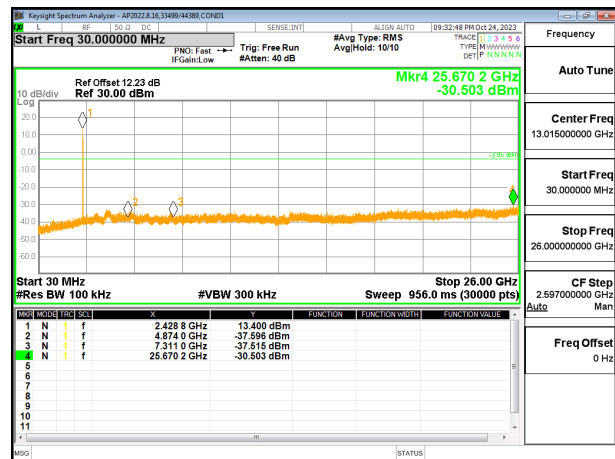

9.7.4. 802.11n HT40 MODE

2TX CHAIN 0 + CHAIN 1 MODE

LOW CHANNEL 3 BANDEDGE CHAIN 0

OUT-OF-BAND LOW CHANNEL 3 CHAIN 0

IN-BAND REFERENCE LEVEL CHAIN 0

OUT-OF-BAND MID CHANNEL CHAIN 0

HIGH CHANNEL 11 BANDEDGE CHAIN 0

OUT-OF-BAND HIGH CHANNEL 11 CHAIN 0

9.7.5. 802.11be EHT20 26T MODE

2TX CHAIN 0 + CHAIN 1 MODE

LOW CHANNEL 1 BANDEDGE CHAIN 1

OUT-OF-BAND LOW CHANNEL 1 CHAIN 1

IN-BAND REFERENCE LEVEL CHAIN 1

OUT-OF-BAND MID CHANNEL 1 CHAIN 1

HIGH CHANNEL 13 BANDEDGE CHAIN 1

OUT-OF-BAND HIGH CHANNEL 13 CHAIN 1

9.7.6. 802.11be EHT20 52T MODE

2TX CHAIN 0 + CHAIN 1 MODE

LOW CHANNEL 1 BANDEDGE CHAIN 0

OUT-OF-BAND LOW CHANNEL 1 CHAIN 0

IN-BAND REFERENCE LEVEL CHAIN 0