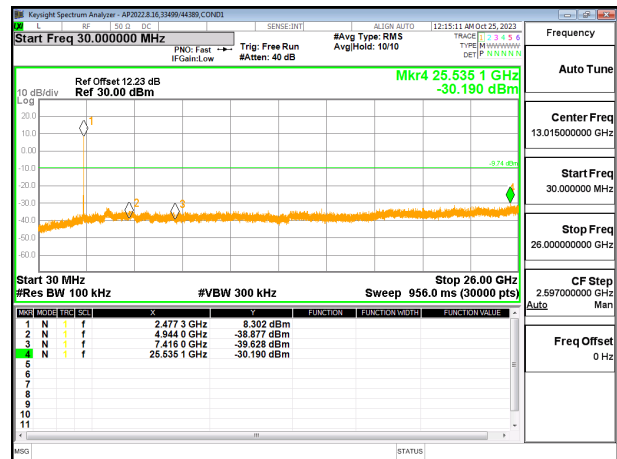

IN-BAND REFERENCE LEVEL CHAIN 0

OUT-OF-BAND MID CHANNEL CHAIN 0

HIGH CHANNEL 13 BANDEDGE CHAIN 0

OUT-OF-BAND HIGH CHANNEL 13 CHAIN 0

LOW CHANNEL 1 BANDEDGE CHAIN 1

OUT-OF-BAND LOW CHANNEL 1 CHAIN 1

IN-BAND REFERENCE LEVEL CHAIN 1

OUT-OF-BAND MID CHANNEL CHAIN 1

HIGH CHANNEL 13 BANDEDGE CHAIN 1

OUT-OF-BAND HIGH CHANNEL 13 CHAIN 1

9.7.9. 802.11be EHT20 106T + 26T MODE

2TX CHAIN 0 + CHAIN 1 MODE

LOW CHANNEL 1 BANDEDGE CHAIN 0

OUT-OF-BAND LOW CHANNEL 1 CHAIN 0