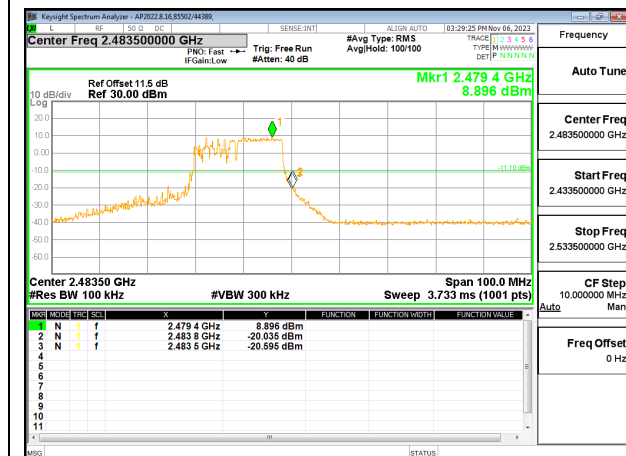

IN-BAND REFERENCE LEVEL CHAIN 0

OUT-OF-BAND MID CHANNEL CHAIN 0

HIGH CHANNEL 13 BANDEDGE CHAIN 0

OUT-OF-BAND HIGH CHANNEL 13 CHAIN 0

LOW CHANNEL 1 BANDEDGE CHAIN 1

OUT-OF-BAND LOW CHANNEL 1 CHAIN 1

IN-BAND REFERENCE LEVEL CHAIN 1

OUT-OF-BAND MID CHANNEL CHAIN 1

HIGH CHANNEL 13 BANDEDGE CHAIN 1

OUT-OF-BAND HIGH CHANNEL 13 CHAIN 1

9.7.9. 802.11be EHT20 106T + 26T MODE

2TX CHAIN 0 + CHAIN 1 MODE

LOW CHANNEL 1 BANDEDGE CHAIN 0

OUT-OF-BAND LOW CHANNEL 1 CHAIN 0