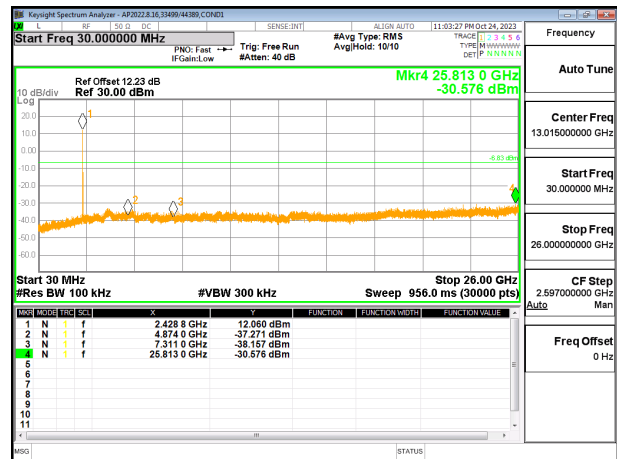

HIGH CHANNEL 13 BANDEDGE CHAIN 1

OUT-OF-BAND HIGH CHANNEL 13 CHAIN 1

9.7.6. 802.11be EHT20 52T MODE

2TX CHAIN 0 + CHAIN 1 MODE

LOW CHANNEL 1 BANDEDGE CHAIN 0

OUT-OF-BAND LOW CHANNEL 1 CHAIN 0

IN-BAND REFERENCE LEVEL CHAIN 0

OUT-OF-BAND MID CHANNEL CHAIN 0

HIGH CHANNEL 13 BANDEDGE CHAIN 0

OUT-OF-BAND HIGH CHANNEL 13 CHAIN 0

LOW CHANNEL 1 BANDEDGE CHAIN 1

OUT-OF-BAND LOW CHANNEL 1 CHAIN 1

IN-BAND REFERENCE LEVEL CHAIN 1

OUT-OF-BAND MID CHANNEL CHAIN 1

HIGH CHANNEL 13 BANDEDGE CHAIN 1

OUT-OF-BAND HIGH CHANNEL 13 CHAIN 1

9.7.7. 802.11be EHT20 52T + 26T MODE

2TX CHAIN 0 + CHAIN 1 MODE

LOW CHANNEL 1 BANDEDGE CHAIN 1

OUT-OF-BAND LOW CHANNEL 1 CHAIN 1

IN-BAND REFERENCE LEVEL CHAIN 1