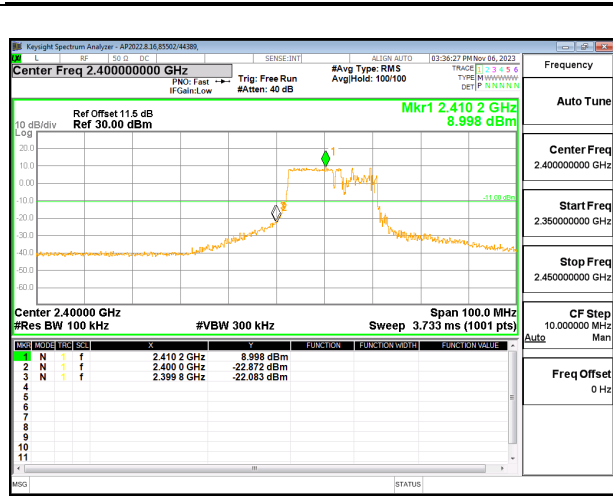

IN-BAND REFERENCE LEVEL CHAIN 0

OUT-OF-BAND MID CHANNEL CHAIN 0

HIGH CHANNEL 13 BANDEDGE CHAIN 0

OUT-OF-BAND HIGH CHANNEL 13 CHAIN 0

LOW CHANNEL 1 BANDEDGE CHAIN 1

OUT-OF-BAND LOW CHANNEL 1 CHAIN 1

IN-BAND REFERENCE LEVEL CHAIN 1

OUT-OF-BAND MID CHANNEL CHAIN 1

HIGH CHANNEL 13 BANDEDGE CHAIN 1

OUT-OF-BAND HIGH CHANNEL 13 CHAIN 1

9.7.10. 802.11be EHT20 242T MODE

2TX CHAIN 0 + CHAIN 1 MODE

LOW CHANNEL 1 BANDEDGE CHAIN 0

OUT-OF-BAND LOW CHANNEL 1 CHAIN 0