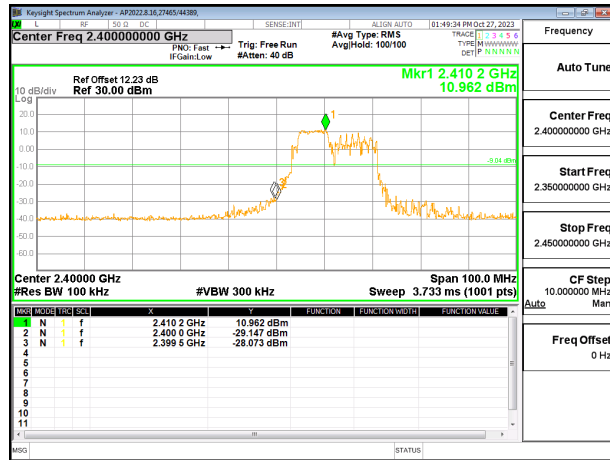

HIGH CHANNEL 13 BANDEDGE CHAIN 1

OUT-OF-BAND HIGH CHANNEL 13 CHAIN 1

9.7.7. 802.11be EHT20 52T + 26T MODE

2TX CHAIN 0 + CHAIN 1 MODE

LOW CHANNEL 1 BANDEDGE CHAIN 1

OUT-OF-BAND LOW CHANNEL 1 CHAIN 1

IN-BAND REFERENCE LEVEL CHAIN 1

OUT-OF-BAND MID CHANNEL CHAIN 1

HIGH CHANNEL 13 BANDEDGE CHAIN 1

OUT-OF-BAND HIGH CHANNEL 13 CHAIN 1

9.7.8. 802.11be EHT20 106T MODE

2TX CHAIN 0 + CHAIN 1 MODE

LOW CHANNEL 1 BANDEDGE CHAIN 0

OUT-OF-BAND LOW CHANNEL 1 CHAIN 0