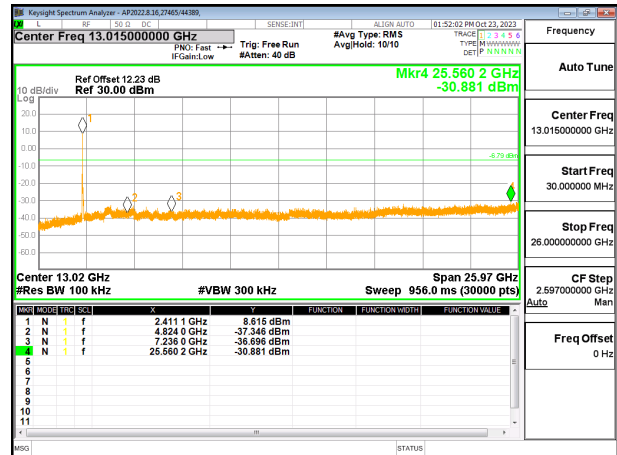

LOW CHANNEL 1 BANDEDGE CHAIN 1

OUT-OF-BAND LOW CHANNEL 1 CHAIN 1

IN-BAND REFERENCE LEVEL CHAIN 1

OUT-OF-BAND MID CHANNEL 1 CHAIN 1

HIGH CHANNEL 13 BANDEDGE CHAIN 1

OUT-OF-BAND HIGH CHANNEL 13 CHAIN 1

9.7.3. 802.11n HT20 MODE

2TX CHAIN 0 + CHAIN 1 MODE

LOW CHANNEL 1 BANDEDGE CHAIN 1

OUT-OF-BAND LOW CHANNEL 1 CHAIN 1

IN-BAND REFERENCE LEVEL CHAIN 1

OUT-OF-BAND MID CHANNEL 1 CHAIN 1

HIGH CHANNEL 13 BANDEDGE CHAIN 1

OUT-OF-BAND HIGH CHANNEL 13 CHAIN 1