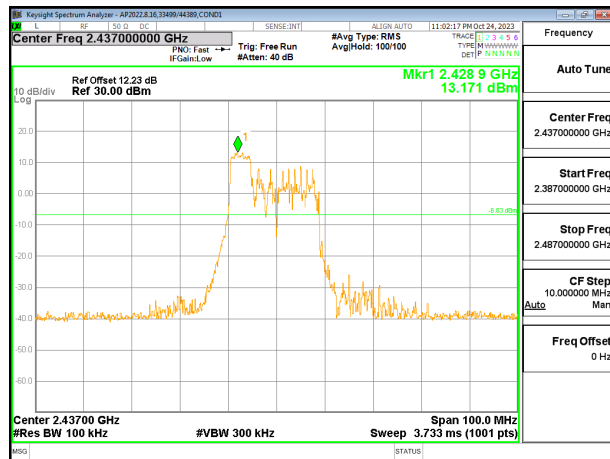

HIGH CHANNEL 13 BANDEDGE CHAIN 1

OUT-OF-BAND HIGH CHANNEL 13 CHAIN 1

9.7.6. 802.11be EHT20 52T MODE

2TX CHAIN 0 + CHAIN 1 MODE

LOW CHANNEL 1 BANDEDGE CHAIN 0

OUT-OF-BAND LOW CHANNEL 1 CHAIN 0

IN-BAND REFERENCE LEVEL CHAIN 0

OUT-OF-BAND MID CHANNEL CHAIN 0

HIGH CHANNEL 13 BANDEDGE CHAIN 0

OUT-OF-BAND HIGH CHANNEL 13 CHAIN 0

LOW CHANNEL 1 BANDEDGE CHAIN 1

OUT-OF-BAND LOW CHANNEL 1 CHAIN 1

IN-BAND REFERENCE LEVEL CHAIN 1

OUT-OF-BAND MID CHANNEL CHAIN 1

HIGH CHANNEL 13 BANDEDGE CHAIN 1

OUT-OF-BAND HIGH CHANNEL 13 CHAIN 1

9.7.7. 802.11be EHT20 52T + 26T MODE

2TX CHAIN 0 + CHAIN 1 MODE

LOW CHANNEL 1 BANDEDGE CHAIN 1

OUT-OF-BAND LOW CHANNEL 1 CHAIN 1

IN-BAND REFERENCE LEVEL CHAIN 1