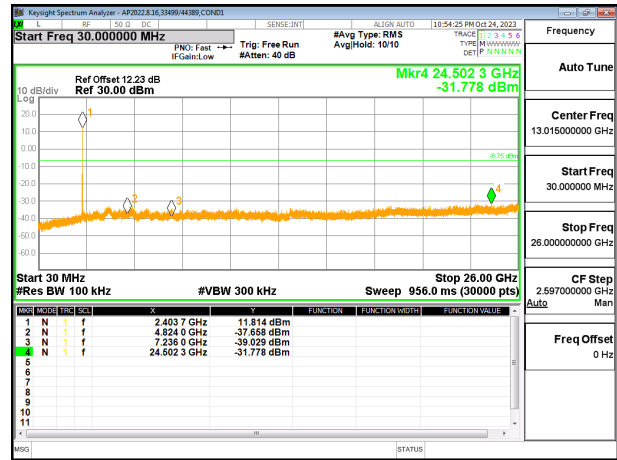

HIGH CHANNEL 13 BANDEDGE CHAIN 1

OUT-OF-BAND HIGH CHANNEL 13 CHAIN 1

9.7.6. 802.11be EHT20 52T MODE

2TX CHAIN 0 + CHAIN 1 MODE

LOW CHANNEL 1 BANDEDGE CHAIN 0

OUT-OF-BAND LOW CHANNEL 1 CHAIN 0

IN-BAND REFERENCE LEVEL CHAIN 0

OUT-OF-BAND MID CHANNEL CHAIN 0

HIGH CHANNEL 13 BANDEDGE CHAIN 0

OUT-OF-BAND HIGH CHANNEL 13 CHAIN 0

LOW CHANNEL 1 BANDEDGE CHAIN 1

OUT-OF-BAND LOW CHANNEL 1 CHAIN 1

IN-BAND REFERENCE LEVEL CHAIN 1

OUT-OF-BAND MID CHANNEL CHAIN 1

HIGH CHANNEL 13 BANDEDGE CHAIN 1

OUT-OF-BAND HIGH CHANNEL 13 CHAIN 1

9.7.7. 802.11be EHT20 52T + 26T MODE

2TX CHAIN 0 + CHAIN 1 MODE

LOW CHANNEL 1 BANDEDGE CHAIN 1

OUT-OF-BAND LOW CHANNEL 1 CHAIN 1

IN-BAND REFERENCE LEVEL CHAIN 1