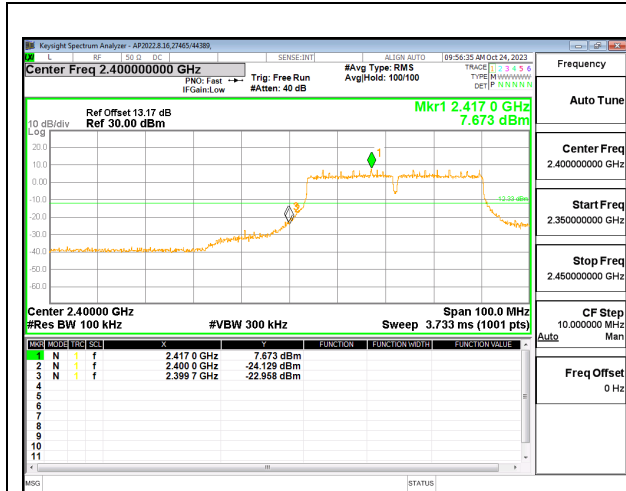

LOW CHANNEL 1 BANDEDGE CHAIN 1

OUT-OF-BAND LOW CHANNEL 1 CHAIN 1

IN-BAND REFERENCE LEVEL CHAIN 1

OUT-OF-BAND MID CHANNEL 1 CHAIN 1

HIGH CHANNEL 13 BANDEDGE CHAIN 1

OUT-OF-BAND HIGH CHANNEL 13 CHAIN 1

9.7.3. 802.11n HT20 MODE

2TX CHAIN 0 + CHAIN 1 MODE

LOW CHANNEL 1 BANDEDGE CHAIN 1

OUT-OF-BAND LOW CHANNEL 1 CHAIN 1

IN-BAND REFERENCE LEVEL CHAIN 1

OUT-OF-BAND MID CHANNEL 1 CHAIN 1

HIGH CHANNEL 13 BANDEDGE CHAIN 1

OUT-OF-BAND HIGH CHANNEL 13 CHAIN 1

9.7.4. 802.11n HT40 MODE

2TX CHAIN 0 + CHAIN 1 MODE

LOW CHANNEL 3 BANDEDGE CHAIN 0

OUT-OF-BAND LOW CHANNEL 3 CHAIN 0

IN-BAND REFERENCE LEVEL CHAIN 0

OUT-OF-BAND MID CHANNEL CHAIN 0

HIGH CHANNEL 11 BANDEDGE CHAIN 0