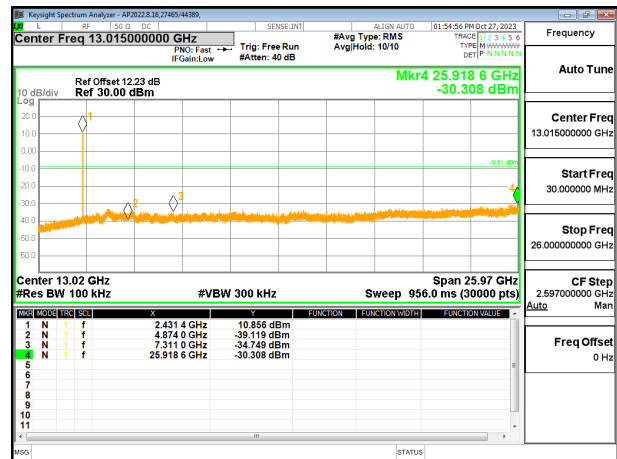

HIGH CHANNEL 13 BANDEDGE CHAIN 1

OUT-OF-BAND HIGH CHANNEL 13 CHAIN 1

9.7.7. 802.11be EHT20 52T + 26T MODE

2TX CHAIN 0 + CHAIN 1 MODE

LOW CHANNEL 1 BANDEDGE CHAIN 1

OUT-OF-BAND LOW CHANNEL 1 CHAIN 1

IN-BAND REFERENCE LEVEL CHAIN 1

OUT-OF-BAND MID CHANNEL CHAIN 1

HIGH CHANNEL 13 BANDEDGE CHAIN 1

OUT-OF-BAND HIGH CHANNEL 13 CHAIN 1

9.7.8. 802.11be EHT20 106T MODE

2TX CHAIN 0 + CHAIN 1 MODE

LOW CHANNEL 1 BANDEDGE CHAIN 0

OUT-OF-BAND LOW CHANNEL 1 CHAIN 0