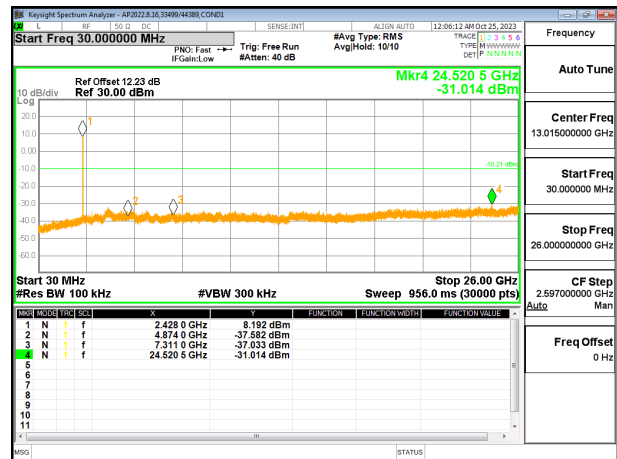

IN-BAND REFERENCE LEVEL CHAIN 0

OUT-OF-BAND MID CHANNEL CHAIN 0

HIGH CHANNEL 13 BANDEDGE CHAIN 0

OUT-OF-BAND HIGH CHANNEL 13 CHAIN 0

LOW CHANNEL 1 BANDEDGE CHAIN 1

OUT-OF-BAND LOW CHANNEL 1 CHAIN 1

IN-BAND REFERENCE LEVEL CHAIN 1

OUT-OF-BAND MID CHANNEL CHAIN 1

HIGH CHANNEL 13 BANDEDGE CHAIN 1

OUT-OF-BAND HIGH CHANNEL 13 CHAIN 1

9.7.9. 802.11be EHT20 106T + 26T MODE

2TX CHAIN 0 + CHAIN 1 MODE

LOW CHANNEL 1 BANDEDGE CHAIN 0

OUT-OF-BAND LOW CHANNEL 1 CHAIN 0