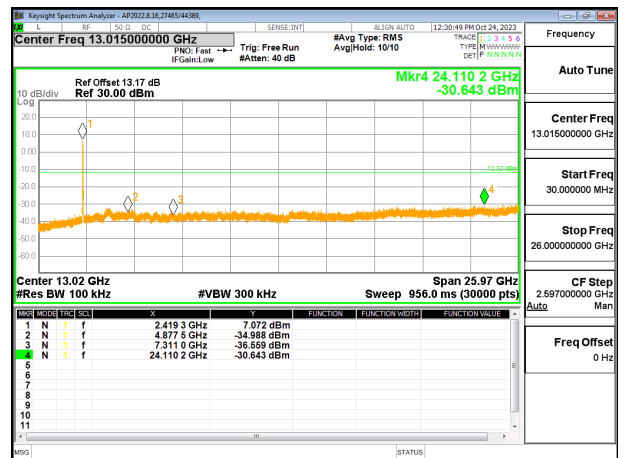

2TX CHAIN 0 + CHAIN 1 MODE

LOW CHANNEL 1 BANDEDGE CHAIN 1

OUT-OF-BAND LOW CHANNEL 1 CHAIN 1

IN-BAND REFERENCE LEVEL CHAIN 1

OUT-OF-BAND MID CHANNEL 1 CHAIN 1

HIGH CHANNEL 13 BANDEDGE CHAIN 1

OUT-OF-BAND HIGH CHANNEL 13 CHAIN 1

9.7.4. 802.11n HT40 MODE

2TX CHAIN 0 + CHAIN 1 MODE

LOW CHANNEL 3 BANDEDGE CHAIN 0

OUT-OF-BAND LOW CHANNEL 3 CHAIN 0

IN-BAND REFERENCE LEVEL CHAIN 0

OUT-OF-BAND MID CHANNEL CHAIN 0

HIGH CHANNEL 11 BANDEDGE CHAIN 0

OUT-OF-BAND HIGH CHANNEL 11 CHAIN 0

9.7.5. 802.11be EHT20 26T MODE

2TX CHAIN 0 + CHAIN 1 MODE

LOW CHANNEL 1 BANDEDGE CHAIN 1

OUT-OF-BAND LOW CHANNEL 1 CHAIN 1

IN-BAND REFERENCE LEVEL CHAIN 1

OUT-OF-BAND MID CHANNEL 1 CHAIN 1

HIGH CHANNEL 13 BANDEDGE CHAIN 1

OUT-OF-BAND HIGH CHANNEL 13 CHAIN 1

9.7.6. 802.11be EHT20 52T MODE

2TX CHAIN 0 + CHAIN 1 MODE

LOW CHANNEL 1 BANDEDGE CHAIN 0

OUT-OF-BAND LOW CHANNEL 1 CHAIN 0

IN-BAND REFERENCE LEVEL CHAIN 0