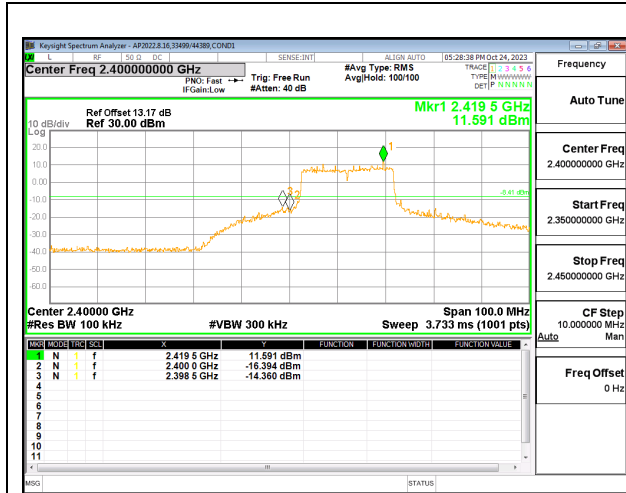

OUT-OF-BAND MID CHANNEL CHAIN 1

HIGH CHANNEL 13 BANDEDGE CHAIN 1

OUT-OF-BAND HIGH CHANNEL 13 CHAIN 1

9.7.10. 802.11be EHT20 242T MODE

2TX CHAIN 0 + CHAIN 1 MODE

LOW CHANNEL 1 BANDEDGE CHAIN 0

OUT-OF-BAND LOW CHANNEL 1 CHAIN 0

IN-BAND REFERENCE LEVEL CHAIN 0

OUT-OF-BAND MID CHANNEL CHAIN 0

HIGH CHANNEL 13 BANDEDGE CHAIN 0

OUT-OF-BAND HIGH CHANNEL 13 CHAIN 0