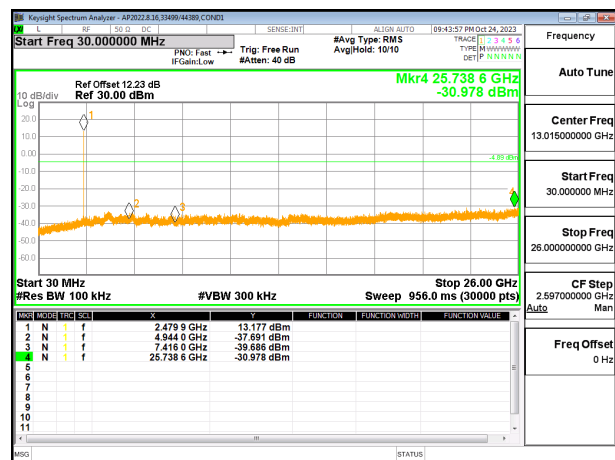

OUT-OF-BAND HIGH CHANNEL 11 CHAIN 0

9.7.5. 802.11be EHT20 26T MODE

2TX CHAIN 0 + CHAIN 1 MODE

LOW CHANNEL 1 BANDEDGE CHAIN 1

OUT-OF-BAND LOW CHANNEL 1 CHAIN 1

IN-BAND REFERENCE LEVEL CHAIN 1

OUT-OF-BAND MID CHANNEL 1 CHAIN 1

HIGH CHANNEL 13 BANDEDGE CHAIN 1

OUT-OF-BAND HIGH CHANNEL 13 CHAIN 1

9.7.6. 802.11be EHT20 52T MODE

2TX CHAIN 0 + CHAIN 1 MODE

LOW CHANNEL 1 BANDEDGE CHAIN 0

OUT-OF-BAND LOW CHANNEL 1 CHAIN 0

IN-BAND REFERENCE LEVEL CHAIN 0