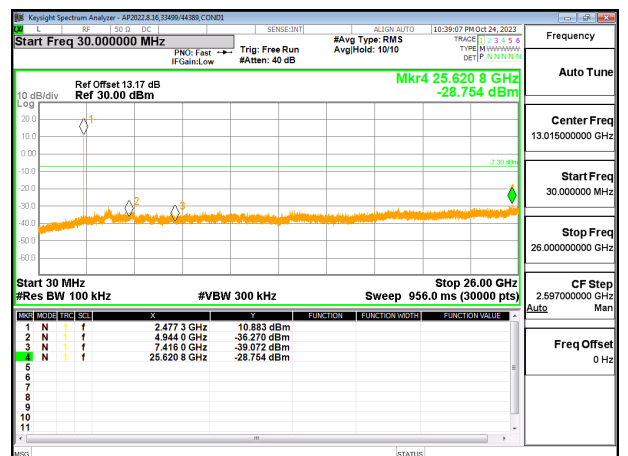

OUT-OF-BAND HIGH CHANNEL 13 CHAIN 0