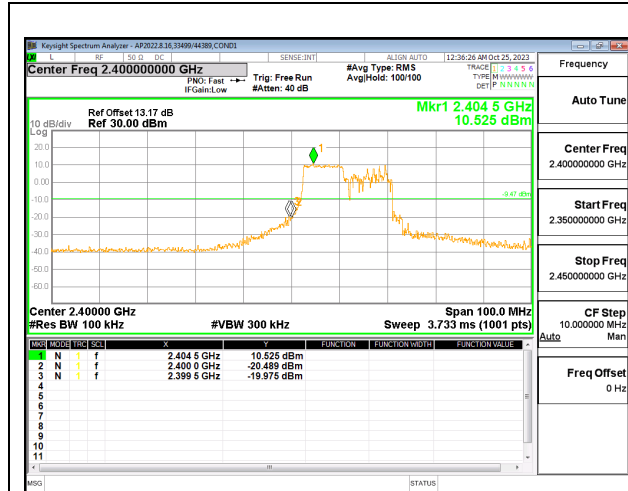

OUT-OF-BAND MID CHANNEL CHAIN 1

HIGH CHANNEL 13 BANDEDGE CHAIN 1

OUT-OF-BAND HIGH CHANNEL 13 CHAIN 1

9.7.8. 802.11be EHT20 106T MODE

2TX CHAIN 0 + CHAIN 1 MODE

LOW CHANNEL 1 BANDEDGE CHAIN 0

OUT-OF-BAND LOW CHANNEL 1 CHAIN 0

IN-BAND REFERENCE LEVEL CHAIN 0

OUT-OF-BAND MID CHANNEL CHAIN 0

HIGH CHANNEL 13 BANDEDGE CHAIN 0

OUT-OF-BAND HIGH CHANNEL 13 CHAIN 0

LOW CHANNEL 1 BANDEDGE CHAIN 1

OUT-OF-BAND LOW CHANNEL 1 CHAIN 1

IN-BAND REFERENCE LEVEL CHAIN 1