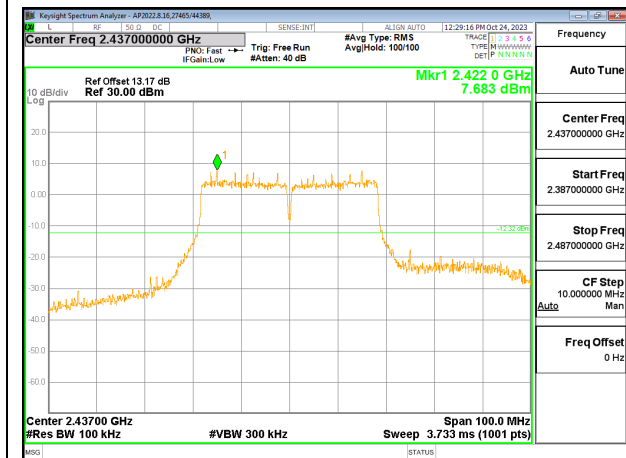

2TX CHAIN 0 + CHAIN 1 MODE

LOW CHANNEL 1 BANDEDGE CHAIN 1

OUT-OF-BAND LOW CHANNEL 1 CHAIN 1

IN-BAND REFERENCE LEVEL CHAIN 1

OUT-OF-BAND MID CHANNEL 1 CHAIN 1

HIGH CHANNEL 13 BANDEDGE CHAIN 1

OUT-OF-BAND HIGH CHANNEL 13 CHAIN 1

9.7.4. 802.11n HT40 MODE

2TX CHAIN 0 + CHAIN 1 MODE

LOW CHANNEL 3 BANDEDGE CHAIN 0

OUT-OF-BAND LOW CHANNEL 3 CHAIN 0

IN-BAND REFERENCE LEVEL CHAIN 0

OUT-OF-BAND MID CHANNEL CHAIN 0

HIGH CHANNEL 11 BANDEDGE CHAIN 0

OUT-OF-BAND HIGH CHANNEL 11 CHAIN 0

9.7.5. 802.11be EHT20 26T MODE

2TX CHAIN 0 + CHAIN 1 MODE

LOW CHANNEL 1 BANDEDGE CHAIN 1

OUT-OF-BAND LOW CHANNEL 1 CHAIN 1

IN-BAND REFERENCE LEVEL CHAIN 1

OUT-OF-BAND MID CHANNEL 1 CHAIN 1

HIGH CHANNEL 13 BANDEDGE CHAIN 1

OUT-OF-BAND HIGH CHANNEL 13 CHAIN 1

9.7.6. 802.11be EHT20 52T MODE

2TX CHAIN 0 + CHAIN 1 MODE

LOW CHANNEL 1 BANDEDGE CHAIN 0

OUT-OF-BAND LOW CHANNEL 1 CHAIN 0

IN-BAND REFERENCE LEVEL CHAIN 0