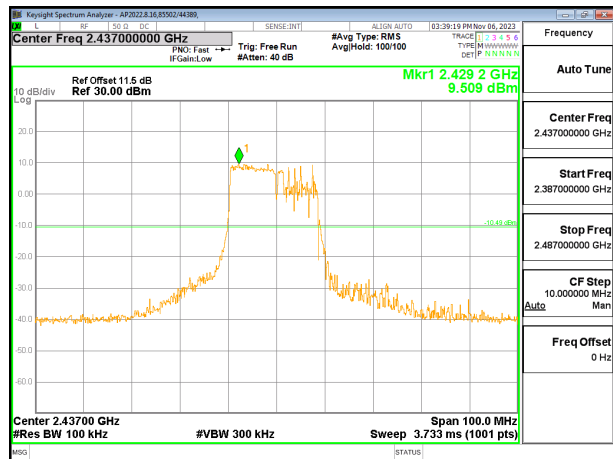

IN-BAND REFERENCE LEVEL CHAIN 0

OUT-OF-BAND MID CHANNEL CHAIN 0

HIGH CHANNEL 13 BANDEDGE CHAIN 0

OUT-OF-BAND HIGH CHANNEL 13 CHAIN 0

LOW CHANNEL 1 BANDEDGE CHAIN 1

OUT-OF-BAND LOW CHANNEL 1 CHAIN 1

IN-BAND REFERENCE LEVEL CHAIN 1

OUT-OF-BAND MID CHANNEL CHAIN 1

HIGH CHANNEL 13 BANDEDGE CHAIN 1

OUT-OF-BAND HIGH CHANNEL 13 CHAIN 1

9.7.10. 802.11be EHT20 242T MODE

2TX CHAIN 0 + CHAIN 1 MODE

LOW CHANNEL 1 BANDEDGE CHAIN 0

OUT-OF-BAND LOW CHANNEL 1 CHAIN 0