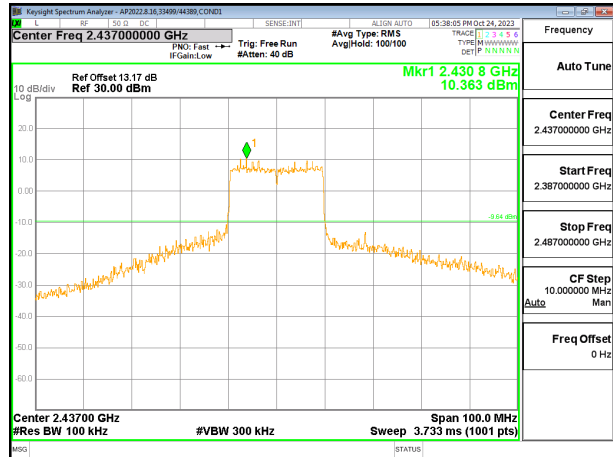

IN-BAND REFERENCE LEVEL CHAIN 0

OUT-OF-BAND MID CHANNEL CHAIN 0

HIGH CHANNEL 13 BANDEDGE CHAIN 0

OUT-OF-BAND HIGH CHANNEL 13 CHAIN 0

LOW CHANNEL 1 BANDEDGE CHAIN 1

OUT-OF-BAND LOW CHANNEL 1 CHAIN 1

IN-BAND REFERENCE LEVEL CHAIN 1

OUT-OF-BAND MID CHANNEL CHAIN 1

HIGH CHANNEL 13 BANDEDGE CHAIN 1

OUT-OF-BAND HIGH CHANNEL 13 CHAIN 1

9.7.10. 802.11be EHT20 242T MODE

2TX CHAIN 0 + CHAIN 1 MODE

LOW CHANNEL 1 BANDEDGE CHAIN 0

OUT-OF-BAND LOW CHANNEL 1 CHAIN 0

IN-BAND REFERENCE LEVEL CHAIN 0

OUT-OF-BAND MID CHANNEL CHAIN 0

HIGH CHANNEL 13 BANDEDGE CHAIN 0

OUT-OF-BAND HIGH CHANNEL 13 CHAIN 0