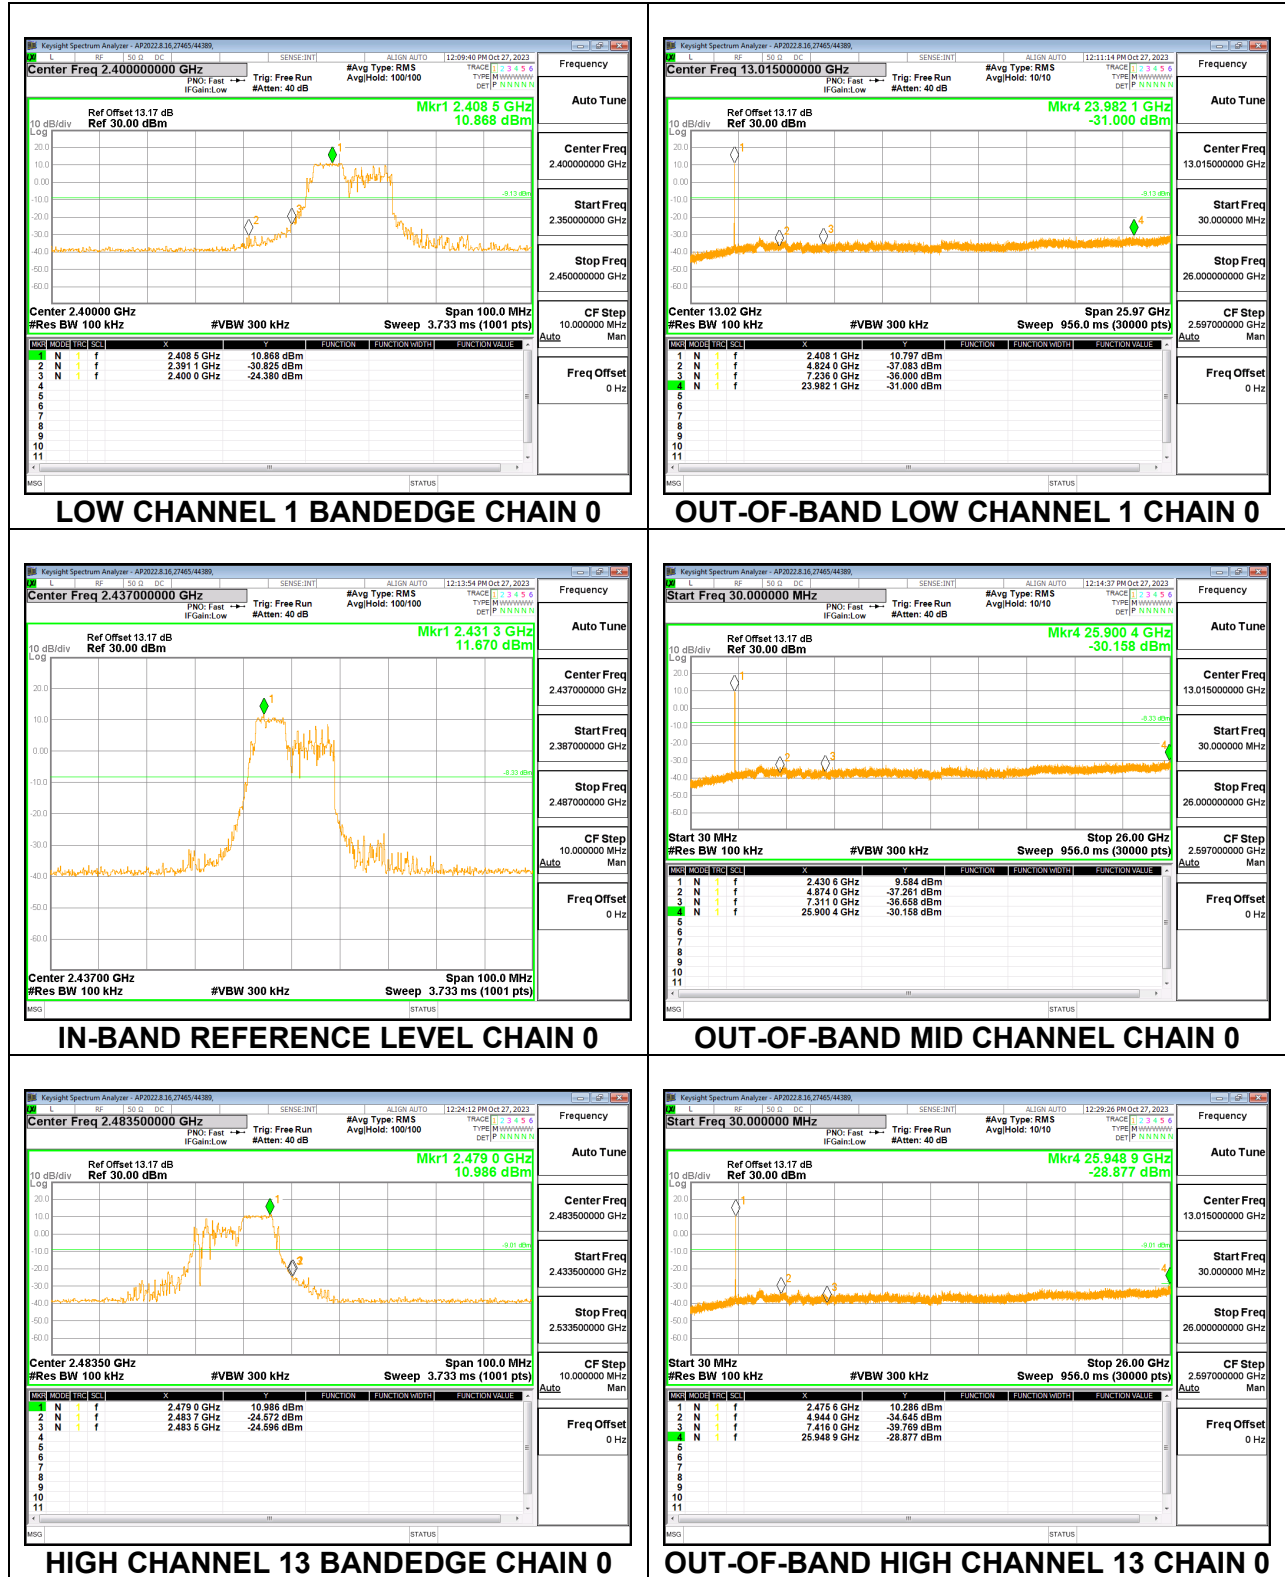

HIGH CHANNEL 13 BANDEDGE CHAIN 1

OUT-OF-BAND HIGH CHANNEL 13 CHAIN 1

9.7.6. 802.11be EHT20 52T MODE

2TX CHAIN 0 + CHAIN 1 MODE

LOW CHANNEL 1 BANDEDGE CHAIN 0

OUT-OF-BAND LOW CHANNEL 1 CHAIN 0

IN-BAND REFERENCE LEVEL CHAIN 0

OUT-OF-BAND MID CHANNEL CHAIN 0

HIGH CHANNEL 13 BANDEDGE CHAIN 0

OUT-OF-BAND HIGH CHANNEL 13 CHAIN 0

LOW CHANNEL 1 BANDEDGE CHAIN 1

OUT-OF-BAND LOW CHANNEL 1 CHAIN 1

IN-BAND REFERENCE LEVEL CHAIN 1

OUT-OF-BAND MID CHANNEL CHAIN 1

HIGH CHANNEL 13 BANDEDGE CHAIN 1

OUT-OF-BAND HIGH CHANNEL 13 CHAIN 1

9.7.7. 802.11be EHT20 52T + 26T MODE

2TX CHAIN 0 + CHAIN 1 MODE

LOW CHANNEL 1 BANDEDGE CHAIN 1

OUT-OF-BAND LOW CHANNEL 1 CHAIN 1

IN-BAND REFERENCE LEVEL CHAIN 1