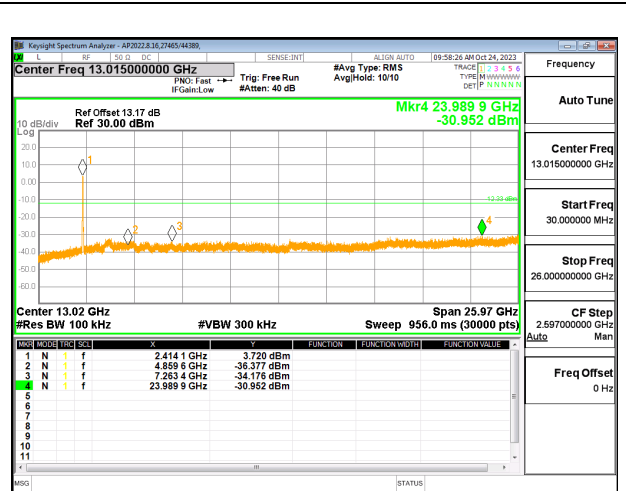

LOW CHANNEL 1 BANDEDGE CHAIN 1

OUT-OF-BAND LOW CHANNEL 1 CHAIN 1

IN-BAND REFERENCE LEVEL CHAIN 1

OUT-OF-BAND MID CHANNEL 1 CHAIN 1

HIGH CHANNEL 13 BANDEDGE CHAIN 1

OUT-OF-BAND HIGH CHANNEL 13 CHAIN 1

9.7.3. 802.11n HT20 MODE

2TX CHAIN 0 + CHAIN 1 MODE

LOW CHANNEL 1 BANDEDGE CHAIN 1

OUT-OF-BAND LOW CHANNEL 1 CHAIN 1

IN-BAND REFERENCE LEVEL CHAIN 1

OUT-OF-BAND MID CHANNEL 1 CHAIN 1

HIGH CHANNEL 13 BANDEDGE CHAIN 1

OUT-OF-BAND HIGH CHANNEL 13 CHAIN 1

9.7.4. 802.11n HT40 MODE

2TX CHAIN 0 + CHAIN 1 MODE

LOW CHANNEL 3 BANDEDGE CHAIN 0

OUT-OF-BAND LOW CHANNEL 3 CHAIN 0

IN-BAND REFERENCE LEVEL CHAIN 0

OUT-OF-BAND MID CHANNEL CHAIN 0

HIGH CHANNEL 11 BANDEDGE CHAIN 0