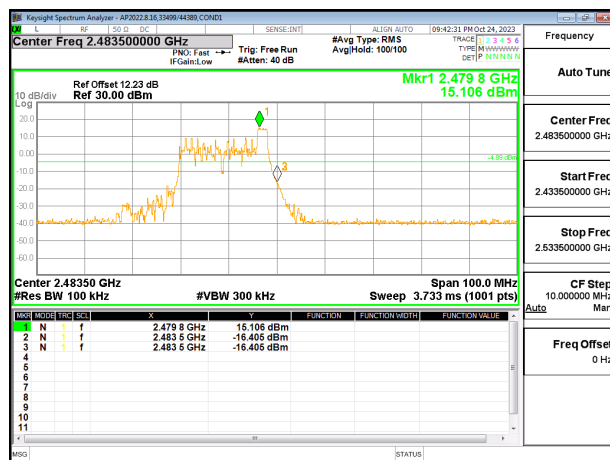

9.7.4. 802.11n HT40 MODE

2TX CHAIN 0 + CHAIN 1 MODE

LOW CHANNEL 3 BANDEDGE CHAIN 0

OUT-OF-BAND LOW CHANNEL 3 CHAIN 0

IN-BAND REFERENCE LEVEL CHAIN 0

OUT-OF-BAND MID CHANNEL CHAIN 0

HIGH CHANNEL 11 BANDEDGE CHAIN 0

OUT-OF-BAND HIGH CHANNEL 11 CHAIN 0

9.7.5. 802.11be EHT20 26T MODE

2TX CHAIN 0 + CHAIN 1 MODE

LOW CHANNEL 1 BANDEDGE CHAIN 1

OUT-OF-BAND LOW CHANNEL 1 CHAIN 1

IN-BAND REFERENCE LEVEL CHAIN 1

OUT-OF-BAND MID CHANNEL 1 CHAIN 1

HIGH CHANNEL 13 BANDEDGE CHAIN 1

OUT-OF-BAND HIGH CHANNEL 13 CHAIN 1

9.7.6. 802.11be EHT20 52T MODE

2TX CHAIN 0 + CHAIN 1 MODE

LOW CHANNEL 1 BANDEDGE CHAIN 0

OUT-OF-BAND LOW CHANNEL 1 CHAIN 0

IN-BAND REFERENCE LEVEL CHAIN 0