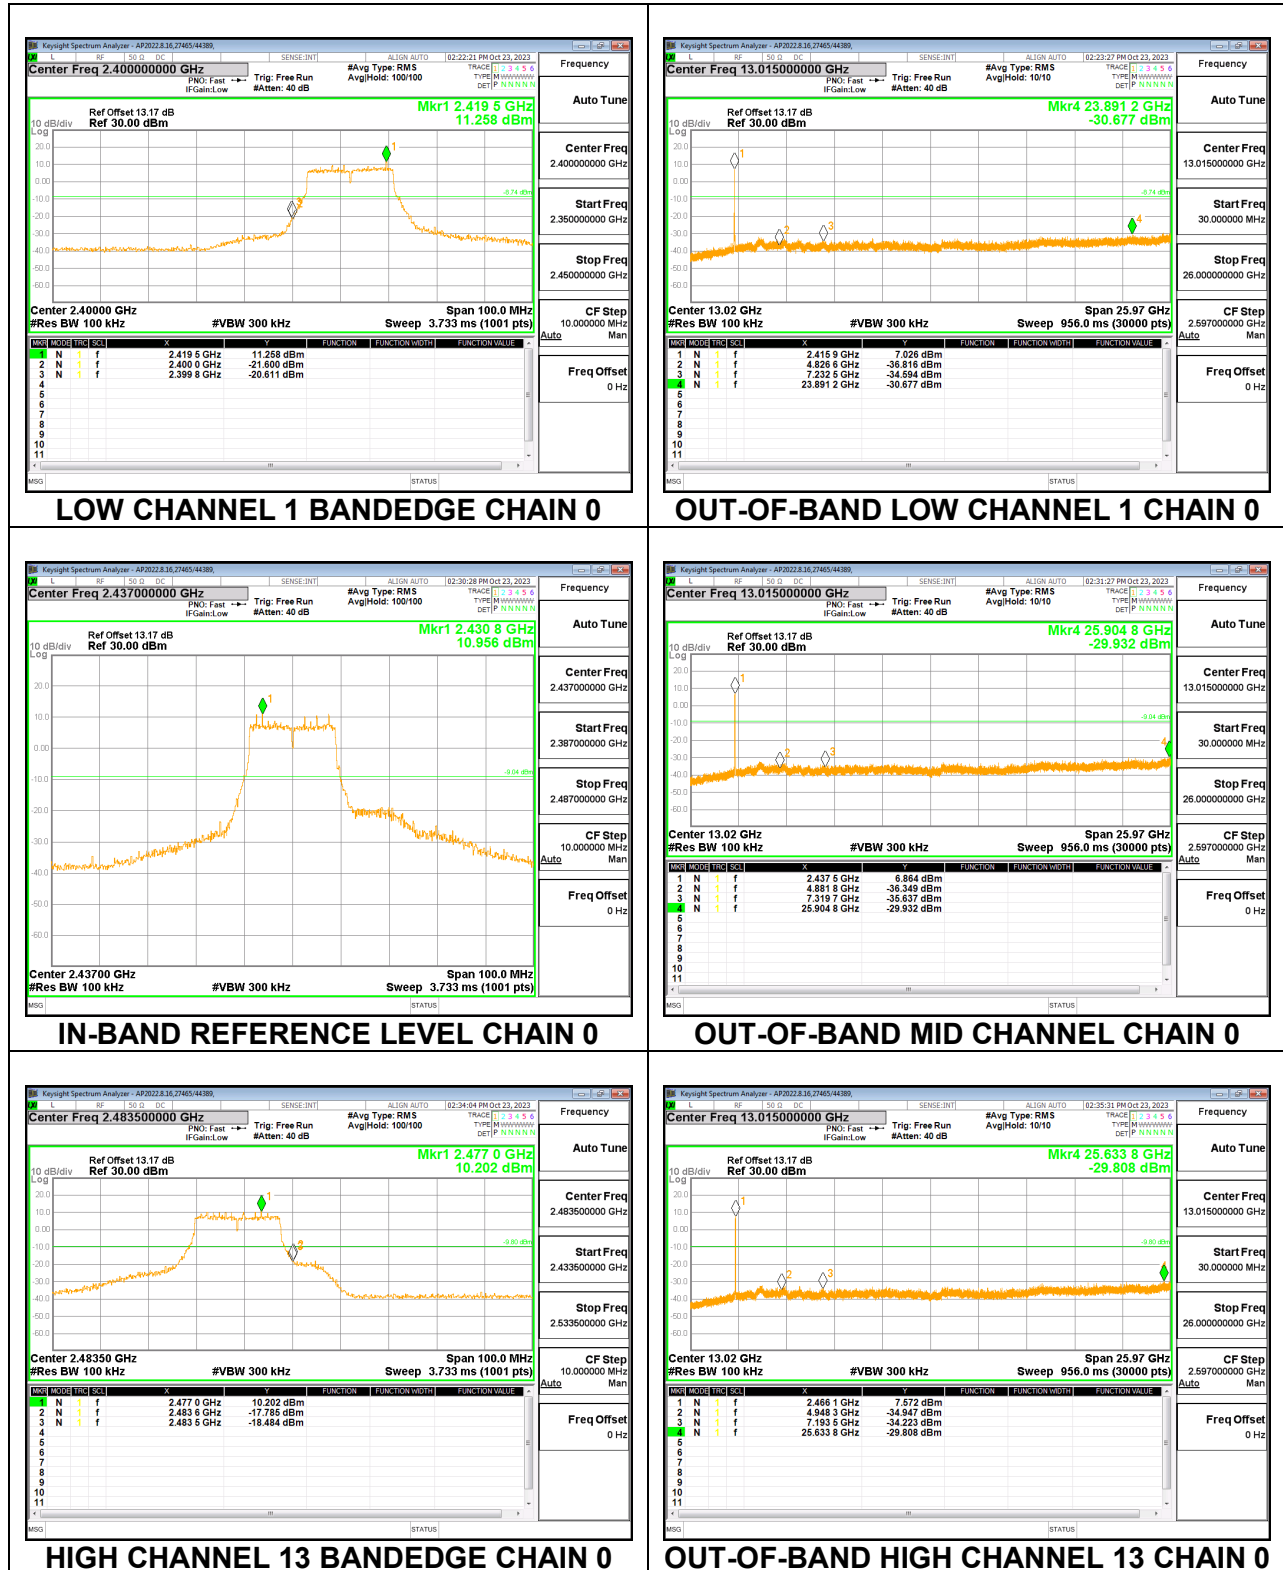

LOW CHANNEL 1 BANDEDGE CHAIN 1

OUT-OF-BAND LOW CHANNEL 1 CHAIN 1

IN-BAND REFERENCE LEVEL CHAIN 1

OUT-OF-BAND MID CHANNEL 1 CHAIN 1

HIGH CHANNEL 13 BANDEDGE CHAIN 1

OUT-OF-BAND HIGH CHANNEL 13 CHAIN 1

9.7.3. 802.11n HT20 MODE

2TX CHAIN 0 + CHAIN 1 MODE

LOW CHANNEL 1 BANDEDGE CHAIN 1

OUT-OF-BAND LOW CHANNEL 1 CHAIN 1

IN-BAND REFERENCE LEVEL CHAIN 1

OUT-OF-BAND MID CHANNEL 1 CHAIN 1

HIGH CHANNEL 13 BANDEDGE CHAIN 1

OUT-OF-BAND HIGH CHANNEL 13 CHAIN 1

9.7.4. 802.11n HT40 MODE

2TX CHAIN 0 + CHAIN 1 MODE

LOW CHANNEL 3 BANDEDGE CHAIN 0

OUT-OF-BAND LOW CHANNEL 3 CHAIN 0

IN-BAND REFERENCE LEVEL CHAIN 0

OUT-OF-BAND MID CHANNEL CHAIN 0

HIGH CHANNEL 11 BANDEDGE CHAIN 0