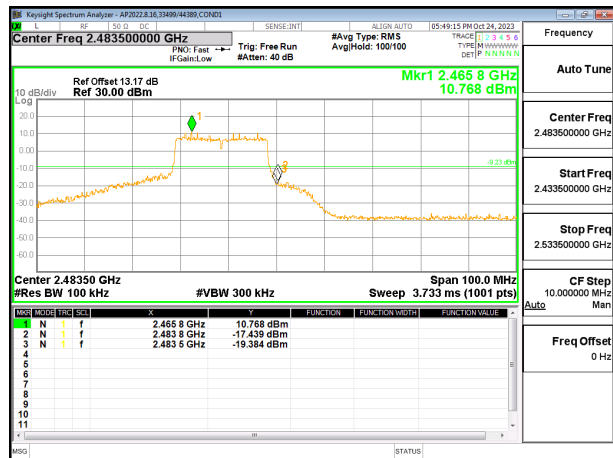

IN-BAND REFERENCE LEVEL CHAIN 0

OUT-OF-BAND MID CHANNEL CHAIN 0

HIGH CHANNEL 13 BANDEDGE CHAIN 0

OUT-OF-BAND HIGH CHANNEL 13 CHAIN 0

LOW CHANNEL 1 BANDEDGE CHAIN 1

OUT-OF-BAND LOW CHANNEL 1 CHAIN 1

IN-BAND REFERENCE LEVEL CHAIN 1

OUT-OF-BAND MID CHANNEL CHAIN 1

HIGH CHANNEL 13 BANDEDGE CHAIN 1

OUT-OF-BAND HIGH CHANNEL 13 CHAIN 1

9.7.10. 802.11be EHT20 242T MODE

2TX CHAIN 0 + CHAIN 1 MODE

LOW CHANNEL 1 BANDEDGE CHAIN 0

OUT-OF-BAND LOW CHANNEL 1 CHAIN 0

IN-BAND REFERENCE LEVEL CHAIN 0

OUT-OF-BAND MID CHANNEL CHAIN 0

HIGH CHANNEL 13 BANDEDGE CHAIN 0

OUT-OF-BAND HIGH CHANNEL 13 CHAIN 0