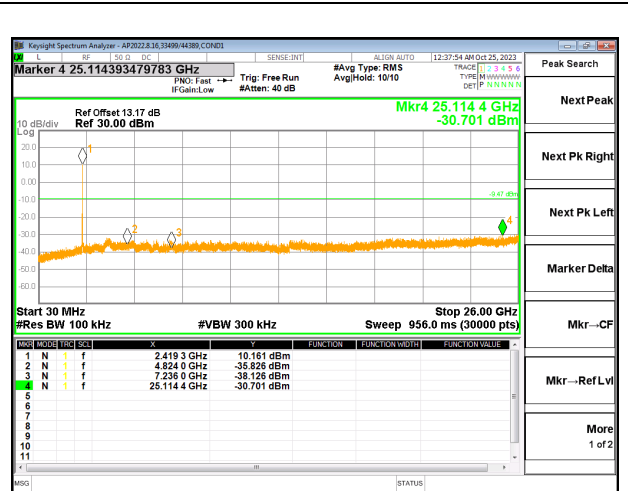

HIGH CHANNEL 13 BANDEDGE CHAIN 1

OUT-OF-BAND HIGH CHANNEL 13 CHAIN 1

9.7.7. 802.11be EHT20 52T + 26T MODE

2TX CHAIN 0 + CHAIN 1 MODE

LOW CHANNEL 1 BANDEDGE CHAIN 1

OUT-OF-BAND LOW CHANNEL 1 CHAIN 1

IN-BAND REFERENCE LEVEL CHAIN 1

OUT-OF-BAND MID CHANNEL CHAIN 1

HIGH CHANNEL 13 BANDEDGE CHAIN 1

OUT-OF-BAND HIGH CHANNEL 13 CHAIN 1

9.7.8. 802.11be EHT20 106T MODE

2TX CHAIN 0 + CHAIN 1 MODE

LOW CHANNEL 1 BANDEDGE CHAIN 0

OUT-OF-BAND LOW CHANNEL 1 CHAIN 0

IN-BAND REFERENCE LEVEL CHAIN 0

OUT-OF-BAND MID CHANNEL CHAIN 0

HIGH CHANNEL 13 BANDEDGE CHAIN 0

OUT-OF-BAND HIGH CHANNEL 13 CHAIN 0

LOW CHANNEL 1 BANDEDGE CHAIN 1

OUT-OF-BAND LOW CHANNEL 1 CHAIN 1

IN-BAND REFERENCE LEVEL CHAIN 1