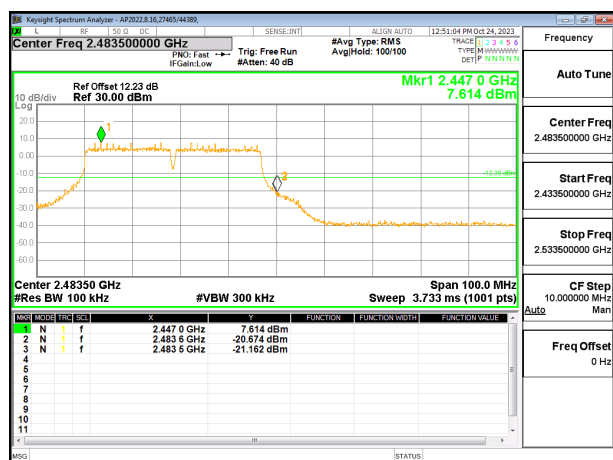

2TX CHAIN 0 + CHAIN 1 MODE

LOW CHANNEL 1 BANDEDGE CHAIN 1

OUT-OF-BAND LOW CHANNEL 1 CHAIN 1

IN-BAND REFERENCE LEVEL CHAIN 1

OUT-OF-BAND MID CHANNEL 1 CHAIN 1

HIGH CHANNEL 13 BANDEDGE CHAIN 1

OUT-OF-BAND HIGH CHANNEL 13 CHAIN 1

9.7.4. 802.11n HT40 MODE

2TX CHAIN 0 + CHAIN 1 MODE

LOW CHANNEL 3 BANDEDGE CHAIN 0

OUT-OF-BAND LOW CHANNEL 3 CHAIN 0

IN-BAND REFERENCE LEVEL CHAIN 0

OUT-OF-BAND MID CHANNEL CHAIN 0

HIGH CHANNEL 11 BANDEDGE CHAIN 0

OUT-OF-BAND HIGH CHANNEL 11 CHAIN 0

9.7.5. 802.11be EHT20 26T MODE

2TX CHAIN 0 + CHAIN 1 MODE

LOW CHANNEL 1 BANDEDGE CHAIN 1

OUT-OF-BAND LOW CHANNEL 1 CHAIN 1

IN-BAND REFERENCE LEVEL CHAIN 1

OUT-OF-BAND MID CHANNEL 1 CHAIN 1

HIGH CHANNEL 13 BANDEDGE CHAIN 1

OUT-OF-BAND HIGH CHANNEL 13 CHAIN 1

9.7.6. 802.11be EHT20 52T MODE

2TX CHAIN 0 + CHAIN 1 MODE

LOW CHANNEL 1 BANDEDGE CHAIN 0

OUT-OF-BAND LOW CHANNEL 1 CHAIN 0

IN-BAND REFERENCE LEVEL CHAIN 0