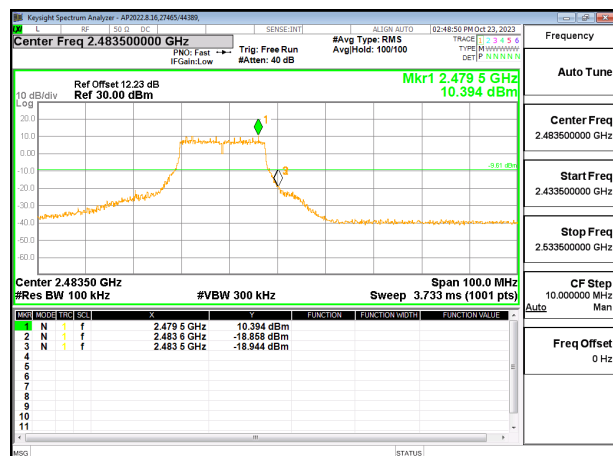

LOW CHANNEL 1 BANDEDGE CHAIN 1

OUT-OF-BAND LOW CHANNEL 1 CHAIN 1

IN-BAND REFERENCE LEVEL CHAIN 1

OUT-OF-BAND MID CHANNEL 1 CHAIN 1

HIGH CHANNEL 13 BANDEDGE CHAIN 1

OUT-OF-BAND HIGH CHANNEL 13 CHAIN 1

9.7.3. 802.11n HT20 MODE

2TX CHAIN 0 + CHAIN 1 MODE

LOW CHANNEL 1 BANDEDGE CHAIN 1

OUT-OF-BAND LOW CHANNEL 1 CHAIN 1

IN-BAND REFERENCE LEVEL CHAIN 1

OUT-OF-BAND MID CHANNEL 1 CHAIN 1

HIGH CHANNEL 13 BANDEDGE CHAIN 1

OUT-OF-BAND HIGH CHANNEL 13 CHAIN 1

9.7.4. 802.11n HT40 MODE

2TX CHAIN 0 + CHAIN 1 MODE

LOW CHANNEL 3 BANDEDGE CHAIN 0

OUT-OF-BAND LOW CHANNEL 3 CHAIN 0

IN-BAND REFERENCE LEVEL CHAIN 0

OUT-OF-BAND MID CHANNEL CHAIN 0

HIGH CHANNEL 11 BANDEDGE CHAIN 0

OUT-OF-BAND HIGH CHANNEL 11 CHAIN 0

9.7.5. 802.11be EHT20 26T MODE

2TX CHAIN 0 + CHAIN 1 MODE

LOW CHANNEL 1 BANDEDGE CHAIN 1

OUT-OF-BAND LOW CHANNEL 1 CHAIN 1

IN-BAND REFERENCE LEVEL CHAIN 1

OUT-OF-BAND MID CHANNEL 1 CHAIN 1