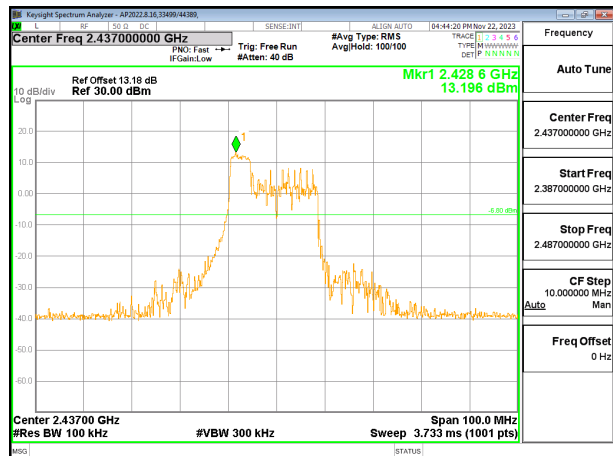

HIGH CHANNEL 13 BANDEDGE CHAIN 1

OUT-OF-BAND HIGH CHANNEL 13 CHAIN 1

9.7.6. 802.11be EHT20 52T MODE

2TX CHAIN 0 + CHAIN 1 MODE

LOW CHANNEL 1 BANDEDGE CHAIN 0

OUT-OF-BAND LOW CHANNEL 1 CHAIN 0

IN-BAND REFERENCE LEVEL CHAIN 0