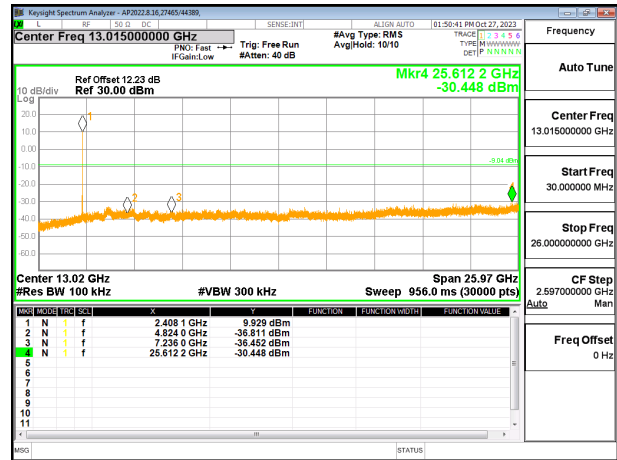

HIGH CHANNEL 13 BANDEDGE CHAIN 1

OUT-OF-BAND HIGH CHANNEL 13 CHAIN 1

9.7.7. 802.11be EHT20 52T + 26T MODE

2TX CHAIN 0 + CHAIN 1 MODE

LOW CHANNEL 1 BANDEDGE CHAIN 1

OUT-OF-BAND LOW CHANNEL 1 CHAIN 1

IN-BAND REFERENCE LEVEL CHAIN 1

OUT-OF-BAND MID CHANNEL CHAIN 1

HIGH CHANNEL 13 BANDEDGE CHAIN 1

OUT-OF-BAND HIGH CHANNEL 13 CHAIN 1

9.7.8. 802.11be EHT20 106T MODE

2TX CHAIN 0 + CHAIN 1 MODE

LOW CHANNEL 1 BANDEDGE CHAIN 0

OUT-OF-BAND LOW CHANNEL 1 CHAIN 0