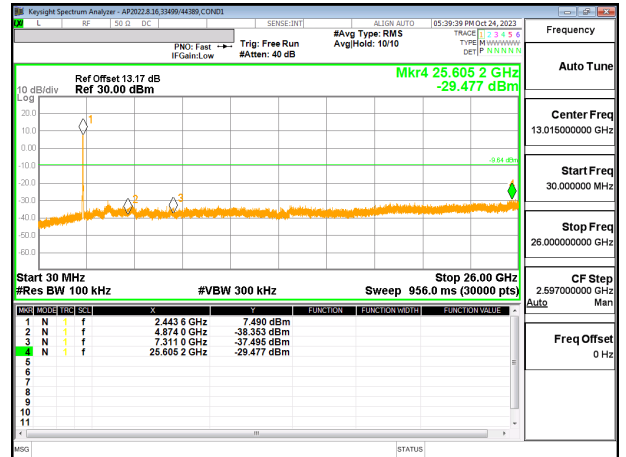

OUT-OF-BAND MID CHANNEL CHAIN 1

HIGH CHANNEL 13 BANDEDGE CHAIN 1

OUT-OF-BAND HIGH CHANNEL 13 CHAIN 1

9.7.10. 802.11be EHT20 242T MODE

2TX CHAIN 0 + CHAIN 1 MODE

LOW CHANNEL 1 BANDEDGE CHAIN 0

OUT-OF-BAND LOW CHANNEL 1 CHAIN 0

IN-BAND REFERENCE LEVEL CHAIN 0

OUT-OF-BAND MID CHANNEL CHAIN 0

HIGH CHANNEL 13 BANDEDGE CHAIN 0

OUT-OF-BAND HIGH CHANNEL 13 CHAIN 0