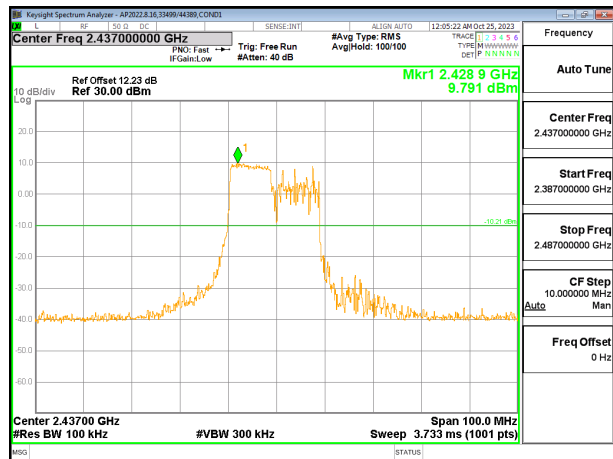

OUT-OF-BAND MID CHANNEL CHAIN 1

HIGH CHANNEL 13 BANDEDGE CHAIN 1

OUT-OF-BAND HIGH CHANNEL 13 CHAIN 1

9.7.8. 802.11be EHT20 106T MODE

2TX CHAIN 0 + CHAIN 1 MODE

LOW CHANNEL 1 BANDEDGE CHAIN 0

OUT-OF-BAND LOW CHANNEL 1 CHAIN 0

IN-BAND REFERENCE LEVEL CHAIN 0

OUT-OF-BAND MID CHANNEL CHAIN 0

HIGH CHANNEL 13 BANDEDGE CHAIN 0

OUT-OF-BAND HIGH CHANNEL 13 CHAIN 0

LOW CHANNEL 1 BANDEDGE CHAIN 1

OUT-OF-BAND LOW CHANNEL 1 CHAIN 1

IN-BAND REFERENCE LEVEL CHAIN 1

OUT-OF-BAND MID CHANNEL CHAIN 1

HIGH CHANNEL 13 BANDEDGE CHAIN 1

OUT-OF-BAND HIGH CHANNEL 13 CHAIN 1

9.7.9. 802.11be EHT20 106T + 26T MODE

2TX CHAIN 0 + CHAIN 1 MODE

LOW CHANNEL 1 BANDEDGE CHAIN 0

OUT-OF-BAND LOW CHANNEL 1 CHAIN 0