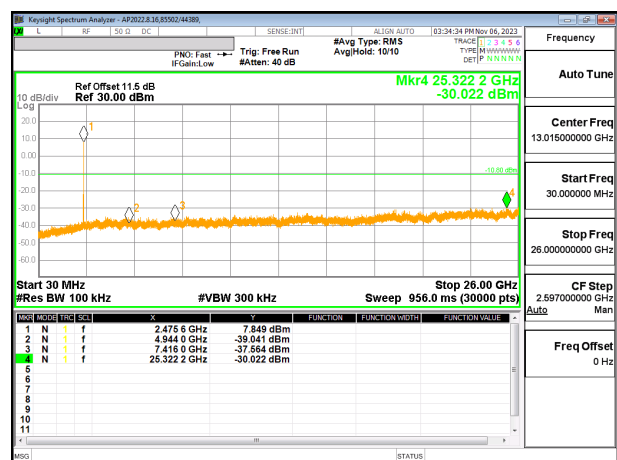

IN-BAND REFERENCE LEVEL CHAIN 0

OUT-OF-BAND MID CHANNEL CHAIN 0

HIGH CHANNEL 13 BANDEDGE CHAIN 0

OUT-OF-BAND HIGH CHANNEL 13 CHAIN 0

LOW CHANNEL 1 BANDEDGE CHAIN 1

OUT-OF-BAND LOW CHANNEL 1 CHAIN 1

IN-BAND REFERENCE LEVEL CHAIN 1

OUT-OF-BAND MID CHANNEL CHAIN 1

HIGH CHANNEL 13 BANDEDGE CHAIN 1

OUT-OF-BAND HIGH CHANNEL 13 CHAIN 1

9.7.10. 802.11be EHT20 242T MODE

2TX CHAIN 0 + CHAIN 1 MODE

LOW CHANNEL 1 BANDEDGE CHAIN 0

OUT-OF-BAND LOW CHANNEL 1 CHAIN 0