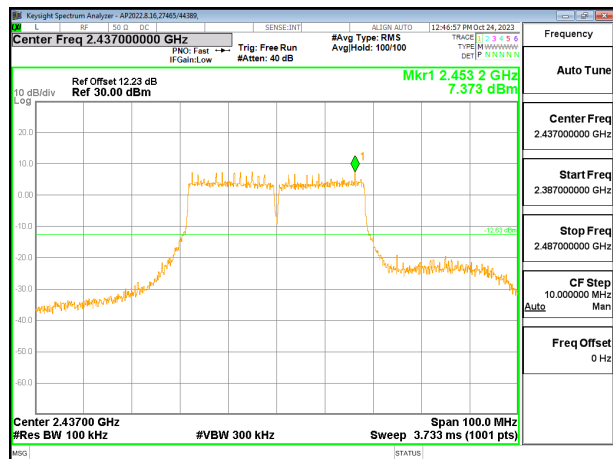

2TX CHAIN 0 + CHAIN 1 MODE

LOW CHANNEL 1 BANDEDGE CHAIN 1

OUT-OF-BAND LOW CHANNEL 1 CHAIN 1

IN-BAND REFERENCE LEVEL CHAIN 1

OUT-OF-BAND MID CHANNEL 1 CHAIN 1

HIGH CHANNEL 13 BANDEDGE CHAIN 1

OUT-OF-BAND HIGH CHANNEL 13 CHAIN 1

9.7.4. 802.11n HT40 MODE

2TX CHAIN 0 + CHAIN 1 MODE

LOW CHANNEL 3 BANDEDGE CHAIN 0

OUT-OF-BAND LOW CHANNEL 3 CHAIN 0

IN-BAND REFERENCE LEVEL CHAIN 0

OUT-OF-BAND MID CHANNEL CHAIN 0

HIGH CHANNEL 11 BANDEDGE CHAIN 0

OUT-OF-BAND HIGH CHANNEL 11 CHAIN 0

9.7.5. 802.11be EHT20 26T MODE

2TX CHAIN 0 + CHAIN 1 MODE

LOW CHANNEL 1 BANDEDGE CHAIN 1

OUT-OF-BAND LOW CHANNEL 1 CHAIN 1

IN-BAND REFERENCE LEVEL CHAIN 1

OUT-OF-BAND MID CHANNEL 1 CHAIN 1

HIGH CHANNEL 13 BANDEDGE CHAIN 1

OUT-OF-BAND HIGH CHANNEL 13 CHAIN 1

9.7.6. 802.11be EHT20 52T MODE

2TX CHAIN 0 + CHAIN 1 MODE

LOW CHANNEL 1 BANDEDGE CHAIN 0

OUT-OF-BAND LOW CHANNEL 1 CHAIN 0

IN-BAND REFERENCE LEVEL CHAIN 0