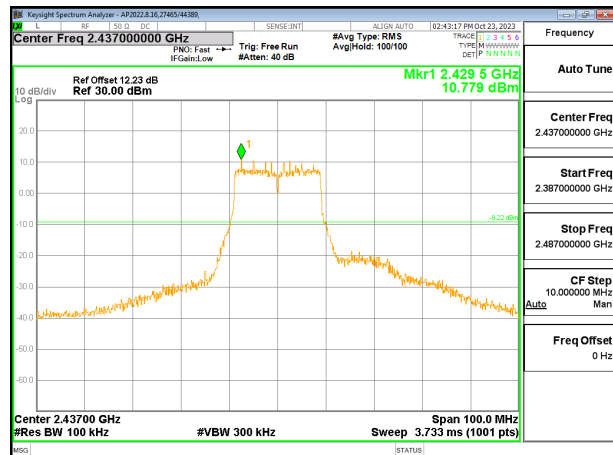

LOW CHANNEL 1 BANDEDGE CHAIN 1

OUT-OF-BAND LOW CHANNEL 1 CHAIN 1

IN-BAND REFERENCE LEVEL CHAIN 1

OUT-OF-BAND MID CHANNEL 1 CHAIN 1

HIGH CHANNEL 13 BANDEDGE CHAIN 1

OUT-OF-BAND HIGH CHANNEL 13 CHAIN 1

9.7.3. 802.11n HT20 MODE

2TX CHAIN 0 + CHAIN 1 MODE

LOW CHANNEL 1 BANDEDGE CHAIN 1

OUT-OF-BAND LOW CHANNEL 1 CHAIN 1

IN-BAND REFERENCE LEVEL CHAIN 1

OUT-OF-BAND MID CHANNEL 1 CHAIN 1

HIGH CHANNEL 13 BANDEDGE CHAIN 1

OUT-OF-BAND HIGH CHANNEL 13 CHAIN 1

9.7.4. 802.11n HT40 MODE

2TX CHAIN 0 + CHAIN 1 MODE

LOW CHANNEL 3 BANDEDGE CHAIN 0

OUT-OF-BAND LOW CHANNEL 3 CHAIN 0

IN-BAND REFERENCE LEVEL CHAIN 0

OUT-OF-BAND MID CHANNEL CHAIN 0

HIGH CHANNEL 11 BANDEDGE CHAIN 0