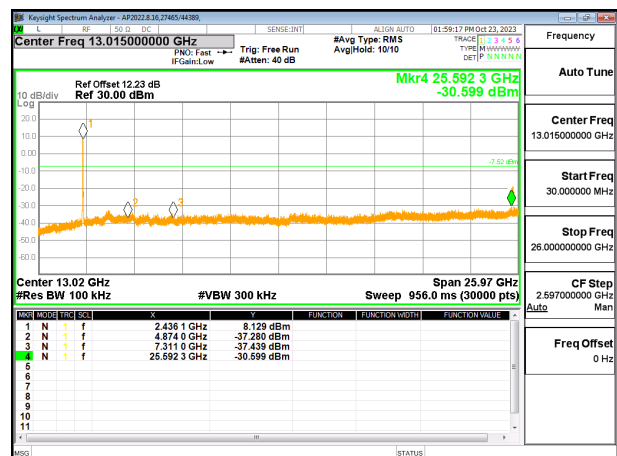

LOW CHANNEL 1 BANDEDGE CHAIN 1

OUT-OF-BAND LOW CHANNEL 1 CHAIN 1

IN-BAND REFERENCE LEVEL CHAIN 1

OUT-OF-BAND MID CHANNEL 1 CHAIN 1

HIGH CHANNEL 13 BANDEDGE CHAIN 1

OUT-OF-BAND HIGH CHANNEL 13 CHAIN 1

9.7.3. 802.11n HT20 MODE

2TX CHAIN 0 + CHAIN 1 MODE

LOW CHANNEL 1 BANDEDGE CHAIN 1

OUT-OF-BAND LOW CHANNEL 1 CHAIN 1

IN-BAND REFERENCE LEVEL CHAIN 1

OUT-OF-BAND MID CHANNEL 1 CHAIN 1

HIGH CHANNEL 13 BANDEDGE CHAIN 1

OUT-OF-BAND HIGH CHANNEL 13 CHAIN 1