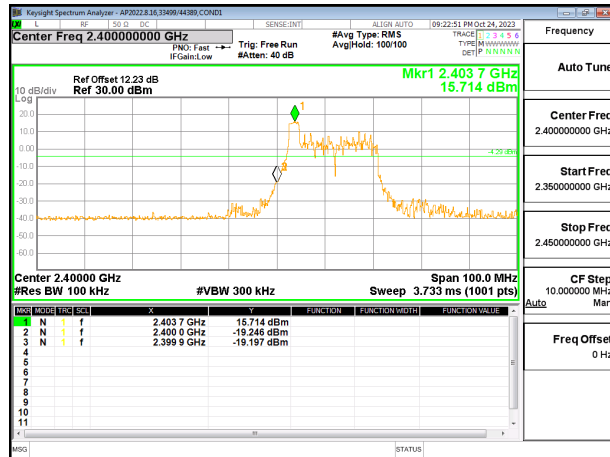

2TX CHAIN 0 + CHAIN 1 MODE

LOW CHANNEL 1 BANDEDGE CHAIN 1

OUT-OF-BAND LOW CHANNEL 1 CHAIN 1

IN-BAND REFERENCE LEVEL CHAIN 1

OUT-OF-BAND MID CHANNEL 1 CHAIN 1

HIGH CHANNEL 13 BANDEDGE CHAIN 1

OUT-OF-BAND HIGH CHANNEL 13 CHAIN 1

9.7.4. 802.11n HT40 MODE

2TX CHAIN 0 + CHAIN 1 MODE

LOW CHANNEL 3 BANDEDGE CHAIN 0

OUT-OF-BAND LOW CHANNEL 3 CHAIN 0

IN-BAND REFERENCE LEVEL CHAIN 0

OUT-OF-BAND MID CHANNEL CHAIN 0

HIGH CHANNEL 11 BANDEDGE CHAIN 0

OUT-OF-BAND HIGH CHANNEL 11 CHAIN 0

9.7.5. 802.11be EHT20 26T MODE

2TX CHAIN 0 + CHAIN 1 MODE

LOW CHANNEL 1 BANDEDGE CHAIN 1

OUT-OF-BAND LOW CHANNEL 1 CHAIN 1

IN-BAND REFERENCE LEVEL CHAIN 1

OUT-OF-BAND MID CHANNEL 1 CHAIN 1

HIGH CHANNEL 13 BANDEDGE CHAIN 1

OUT-OF-BAND HIGH CHANNEL 13 CHAIN 1

9.7.6. 802.11be EHT20 52T MODE

2TX CHAIN 0 + CHAIN 1 MODE

LOW CHANNEL 1 BANDEDGE CHAIN 0

OUT-OF-BAND LOW CHANNEL 1 CHAIN 0

IN-BAND REFERENCE LEVEL CHAIN 0