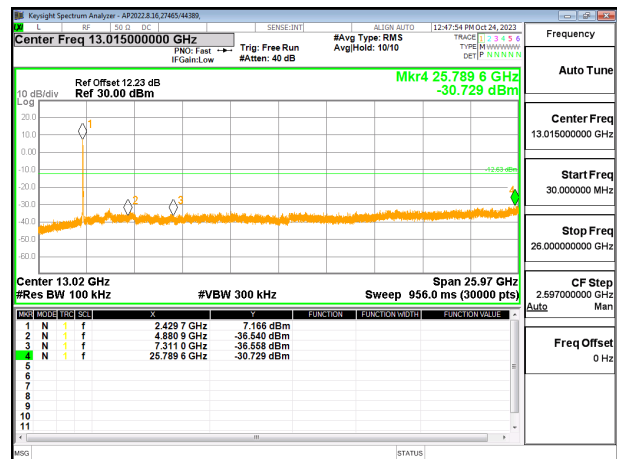

2TX CHAIN 0 + CHAIN 1 MODE

LOW CHANNEL 1 BANDEDGE CHAIN 1

OUT-OF-BAND LOW CHANNEL 1 CHAIN 1

IN-BAND REFERENCE LEVEL CHAIN 1

OUT-OF-BAND MID CHANNEL 1 CHAIN 1

HIGH CHANNEL 13 BANDEDGE CHAIN 1

OUT-OF-BAND HIGH CHANNEL 13 CHAIN 1

9.7.4. 802.11n HT40 MODE

2TX CHAIN 0 + CHAIN 1 MODE

LOW CHANNEL 3 BANDEDGE CHAIN 0

OUT-OF-BAND LOW CHANNEL 3 CHAIN 0

IN-BAND REFERENCE LEVEL CHAIN 0

OUT-OF-BAND MID CHANNEL CHAIN 0

HIGH CHANNEL 11 BANDEDGE CHAIN 0

OUT-OF-BAND HIGH CHANNEL 11 CHAIN 0

9.7.5. 802.11be EHT20 26T MODE

2TX CHAIN 0 + CHAIN 1 MODE

LOW CHANNEL 1 BANDEDGE CHAIN 1

OUT-OF-BAND LOW CHANNEL 1 CHAIN 1

IN-BAND REFERENCE LEVEL CHAIN 1

OUT-OF-BAND MID CHANNEL 1 CHAIN 1

HIGH CHANNEL 13 BANDEDGE CHAIN 1

OUT-OF-BAND HIGH CHANNEL 13 CHAIN 1

9.7.6. 802.11be EHT20 52T MODE

2TX CHAIN 0 + CHAIN 1 MODE

LOW CHANNEL 1 BANDEDGE CHAIN 0

OUT-OF-BAND LOW CHANNEL 1 CHAIN 0

IN-BAND REFERENCE LEVEL CHAIN 0