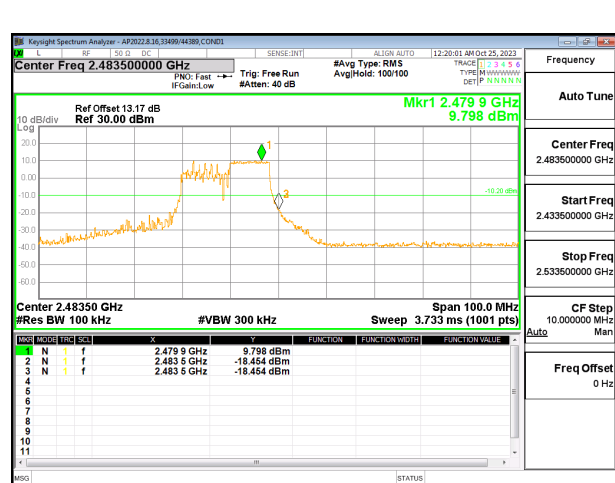

HIGH CHANNEL 13 BANDEDGE CHAIN 1

OUT-OF-BAND HIGH CHANNEL 13 CHAIN 1

9.7.7. 802.11be EHT20 52T + 26T MODE

2TX CHAIN 0 + CHAIN 1 MODE

LOW CHANNEL 1 BANDEDGE CHAIN 1

OUT-OF-BAND LOW CHANNEL 1 CHAIN 1

IN-BAND REFERENCE LEVEL CHAIN 1

OUT-OF-BAND MID CHANNEL CHAIN 1

HIGH CHANNEL 13 BANDEDGE CHAIN 1

OUT-OF-BAND HIGH CHANNEL 13 CHAIN 1

9.7.8. 802.11be EHT20 106T MODE

2TX CHAIN 0 + CHAIN 1 MODE

LOW CHANNEL 1 BANDEDGE CHAIN 0

OUT-OF-BAND LOW CHANNEL 1 CHAIN 0

IN-BAND REFERENCE LEVEL CHAIN 0

OUT-OF-BAND MID CHANNEL CHAIN 0

HIGH CHANNEL 13 BANDEDGE CHAIN 0

OUT-OF-BAND HIGH CHANNEL 13 CHAIN 0

LOW CHANNEL 1 BANDEDGE CHAIN 1

OUT-OF-BAND LOW CHANNEL 1 CHAIN 1

IN-BAND REFERENCE LEVEL CHAIN 1