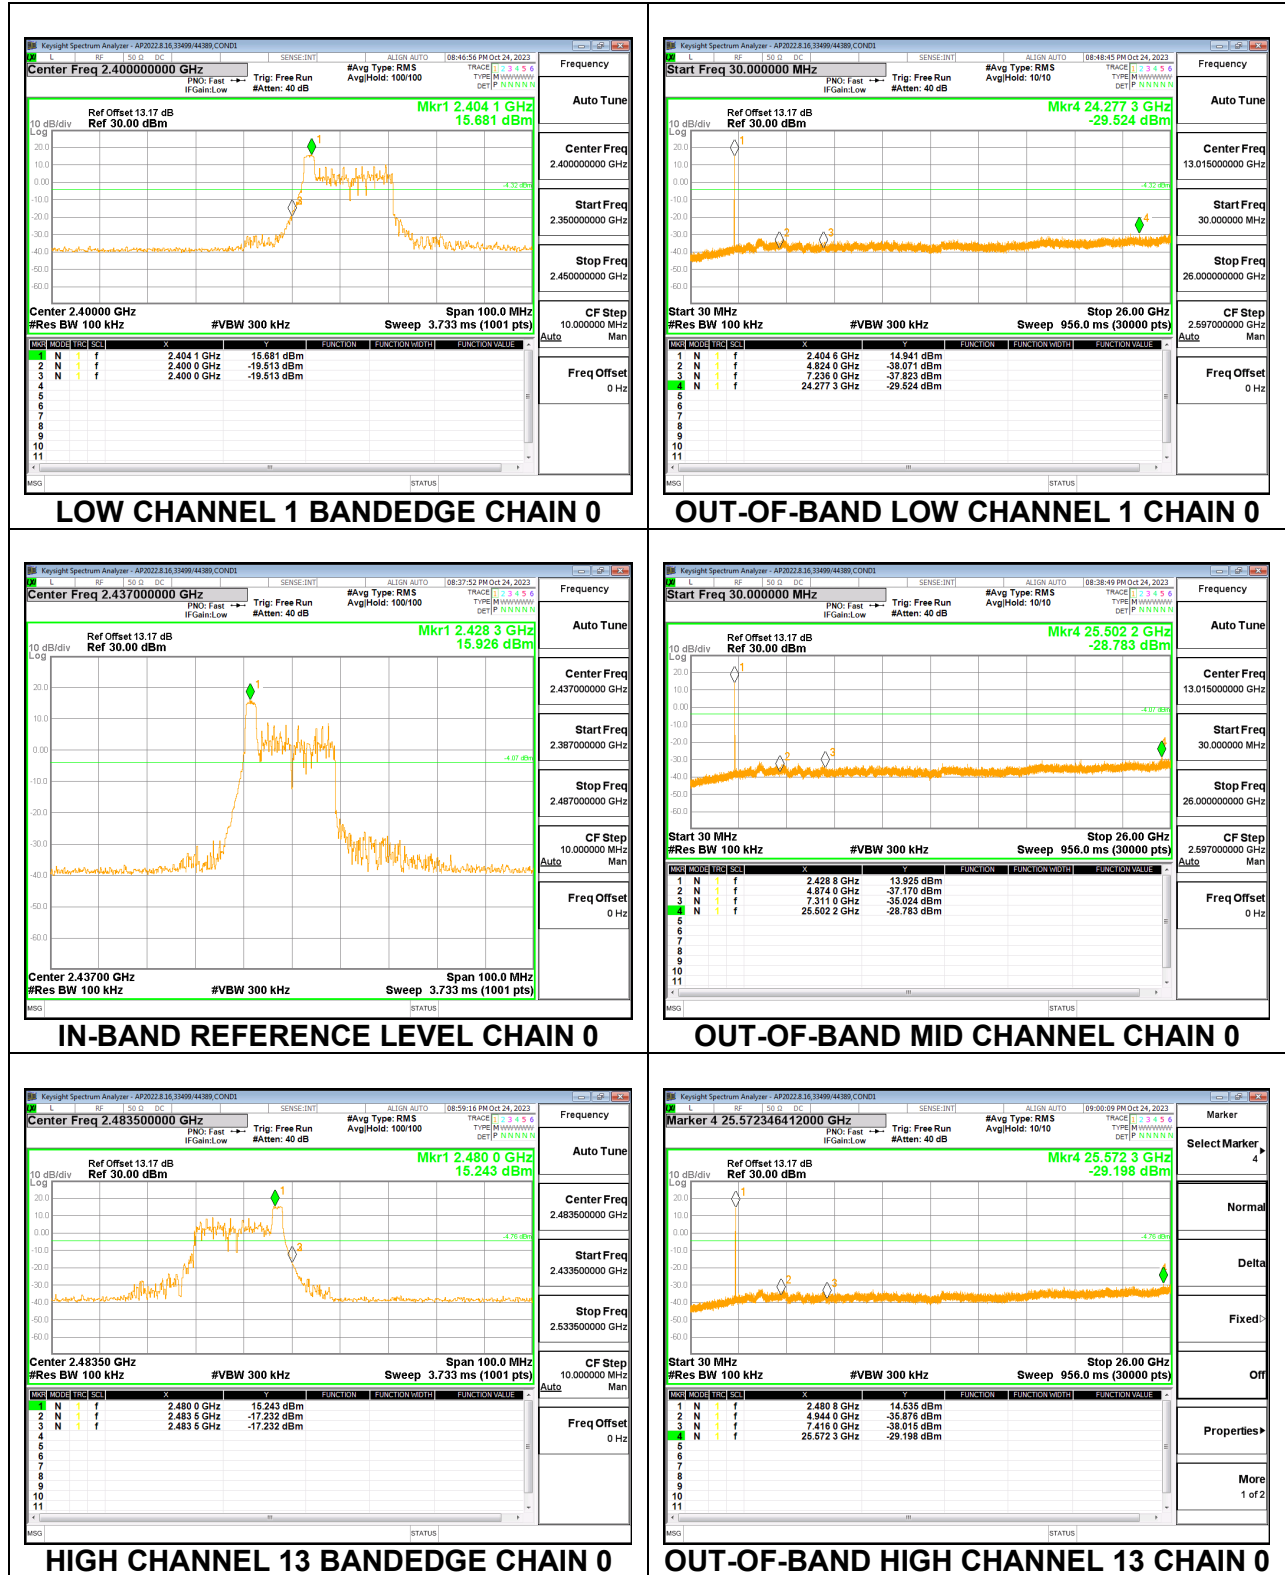

2TX CHAIN 0 + CHAIN 1 MODE

LOW CHANNEL 1 BANDEDGE CHAIN 1

OUT-OF-BAND LOW CHANNEL 1 CHAIN 1

IN-BAND REFERENCE LEVEL CHAIN 1

OUT-OF-BAND MID CHANNEL 1 CHAIN 1

HIGH CHANNEL 13 BANDEDGE CHAIN 1

OUT-OF-BAND HIGH CHANNEL 13 CHAIN 1

9.7.4. 802.11n HT40 MODE

2TX CHAIN 0 + CHAIN 1 MODE

LOW CHANNEL 3 BANDEDGE CHAIN 0

OUT-OF-BAND LOW CHANNEL 3 CHAIN 0

IN-BAND REFERENCE LEVEL CHAIN 0

OUT-OF-BAND MID CHANNEL CHAIN 0

HIGH CHANNEL 11 BANDEDGE CHAIN 0

OUT-OF-BAND HIGH CHANNEL 11 CHAIN 0

9.7.5. 802.11be EHT20 26T MODE

2TX CHAIN 0 + CHAIN 1 MODE

LOW CHANNEL 1 BANDEDGE CHAIN 1

OUT-OF-BAND LOW CHANNEL 1 CHAIN 1

IN-BAND REFERENCE LEVEL CHAIN 1

OUT-OF-BAND MID CHANNEL 1 CHAIN 1

HIGH CHANNEL 13 BANDEDGE CHAIN 1

OUT-OF-BAND HIGH CHANNEL 13 CHAIN 1

9.7.6. 802.11be EHT20 52T MODE

2TX CHAIN 0 + CHAIN 1 MODE

LOW CHANNEL 1 BANDEDGE CHAIN 0

OUT-OF-BAND LOW CHANNEL 1 CHAIN 0

IN-BAND REFERENCE LEVEL CHAIN 0