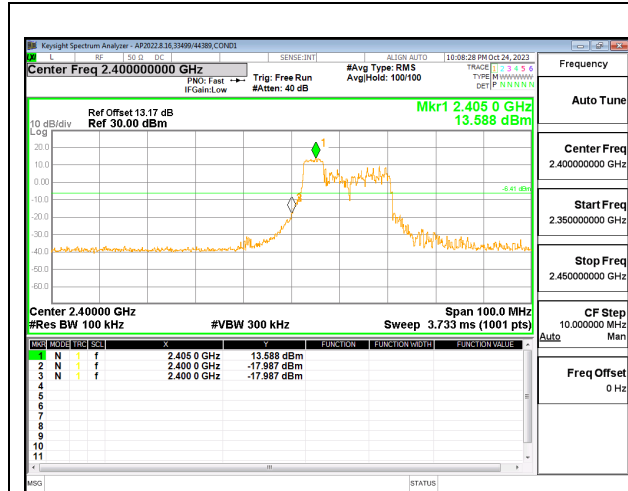

HIGH CHANNEL 13 BANDEDGE CHAIN 1

OUT-OF-BAND HIGH CHANNEL 13 CHAIN 1

9.7.6. 802.11be EHT20 52T MODE

2TX CHAIN 0 + CHAIN 1 MODE

LOW CHANNEL 1 BANDEDGE CHAIN 0

OUT-OF-BAND LOW CHANNEL 1 CHAIN 0

IN-BAND REFERENCE LEVEL CHAIN 0