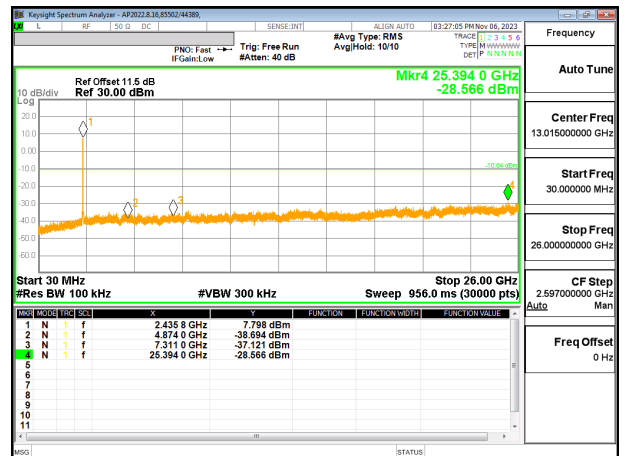

OUT-OF-BAND MID CHANNEL CHAIN 1

HIGH CHANNEL 13 BANDEDGE CHAIN 1

OUT-OF-BAND HIGH CHANNEL 13 CHAIN 1

9.7.9. 802.11be EHT20 106T + 26T MODE

2TX CHAIN 0 + CHAIN 1 MODE

LOW CHANNEL 1 BANDEDGE CHAIN 0

OUT-OF-BAND LOW CHANNEL 1 CHAIN 0

IN-BAND REFERENCE LEVEL CHAIN 0

OUT-OF-BAND MID CHANNEL CHAIN 0

HIGH CHANNEL 13 BANDEDGE CHAIN 0

OUT-OF-BAND HIGH CHANNEL 13 CHAIN 0

LOW CHANNEL 1 BANDEDGE CHAIN 1

OUT-OF-BAND LOW CHANNEL 1 CHAIN 1

IN-BAND REFERENCE LEVEL CHAIN 1