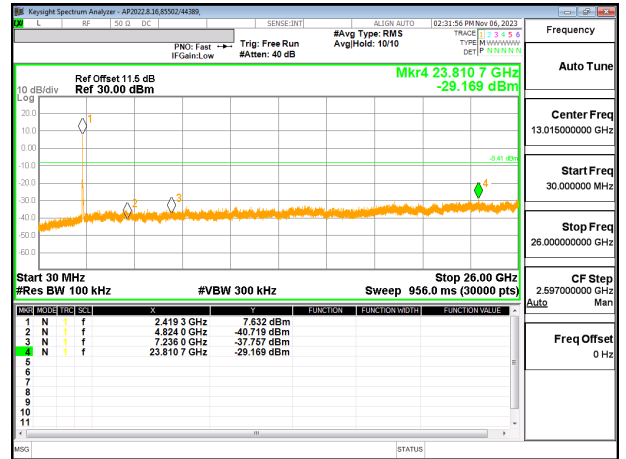

OUT-OF-BAND MID CHANNEL CHAIN 1

HIGH CHANNEL 13 BANDEDGE CHAIN 1

OUT-OF-BAND HIGH CHANNEL 13 CHAIN 1

9.7.10. 802.11be EHT20 242T MODE

2TX CHAIN 0 + CHAIN 1 MODE

LOW CHANNEL 1 BANDEDGE CHAIN 0

OUT-OF-BAND LOW CHANNEL 1 CHAIN 0

IN-BAND REFERENCE LEVEL CHAIN 0

OUT-OF-BAND MID CHANNEL CHAIN 0

HIGH CHANNEL 13 BANDEDGE CHAIN 0

OUT-OF-BAND HIGH CHANNEL 13 CHAIN 0