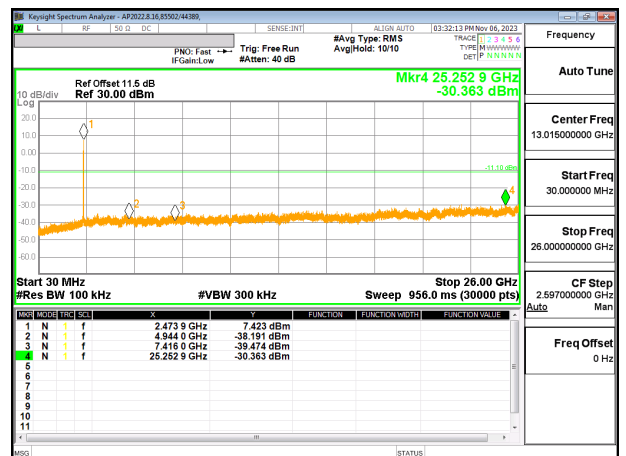

OUT-OF-BAND MID CHANNEL CHAIN 1

HIGH CHANNEL 13 BANDEDGE CHAIN 1

OUT-OF-BAND HIGH CHANNEL 13 CHAIN 1

9.7.9. 802.11be EHT20 106T + 26T MODE

2TX CHAIN 0 + CHAIN 1 MODE

LOW CHANNEL 1 BANDEDGE CHAIN 0

OUT-OF-BAND LOW CHANNEL 1 CHAIN 0

IN-BAND REFERENCE LEVEL CHAIN 0

OUT-OF-BAND MID CHANNEL CHAIN 0

HIGH CHANNEL 13 BANDEDGE CHAIN 0

OUT-OF-BAND HIGH CHANNEL 13 CHAIN 0

LOW CHANNEL 1 BANDEDGE CHAIN 1

OUT-OF-BAND LOW CHANNEL 1 CHAIN 1

IN-BAND REFERENCE LEVEL CHAIN 1