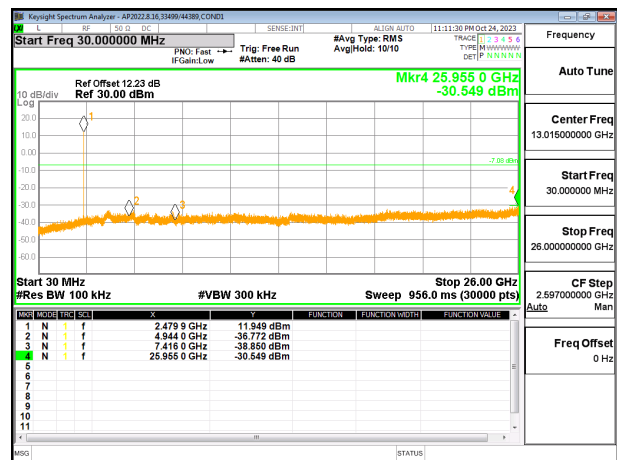

HIGH CHANNEL 13 BANDEDGE CHAIN 1

OUT-OF-BAND HIGH CHANNEL 13 CHAIN 1

9.7.6. 802.11be EHT20 52T MODE

2TX CHAIN 0 + CHAIN 1 MODE

LOW CHANNEL 1 BANDEDGE CHAIN 0

OUT-OF-BAND LOW CHANNEL 1 CHAIN 0

IN-BAND REFERENCE LEVEL CHAIN 0

OUT-OF-BAND MID CHANNEL CHAIN 0

HIGH CHANNEL 13 BANDEDGE CHAIN 0

OUT-OF-BAND HIGH CHANNEL 13 CHAIN 0

LOW CHANNEL 1 BANDEDGE CHAIN 1

OUT-OF-BAND LOW CHANNEL 1 CHAIN 1

IN-BAND REFERENCE LEVEL CHAIN 1

OUT-OF-BAND MID CHANNEL CHAIN 1

HIGH CHANNEL 13 BANDEDGE CHAIN 1

OUT-OF-BAND HIGH CHANNEL 13 CHAIN 1

9.7.7. 802.11be EHT20 52T + 26T MODE

2TX CHAIN 0 + CHAIN 1 MODE

LOW CHANNEL 1 BANDEDGE CHAIN 1

OUT-OF-BAND LOW CHANNEL 1 CHAIN 1

IN-BAND REFERENCE LEVEL CHAIN 1