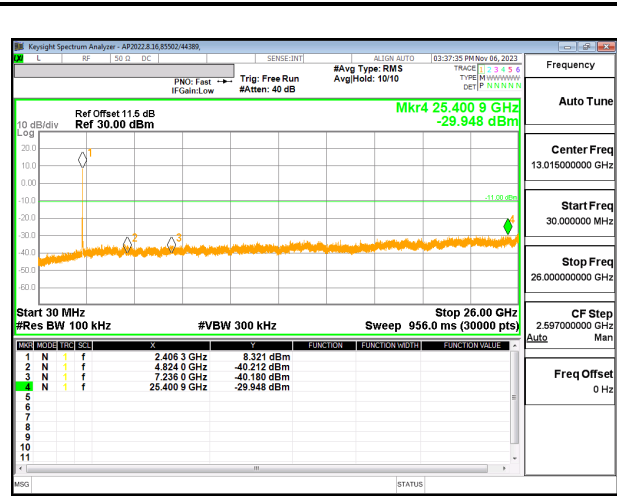

IN-BAND REFERENCE LEVEL CHAIN 0

OUT-OF-BAND MID CHANNEL CHAIN 0

HIGH CHANNEL 13 BANDEDGE CHAIN 0

OUT-OF-BAND HIGH CHANNEL 13 CHAIN 0

LOW CHANNEL 1 BANDEDGE CHAIN 1

OUT-OF-BAND LOW CHANNEL 1 CHAIN 1

IN-BAND REFERENCE LEVEL CHAIN 1

OUT-OF-BAND MID CHANNEL CHAIN 1

HIGH CHANNEL 13 BANDEDGE CHAIN 1

OUT-OF-BAND HIGH CHANNEL 13 CHAIN 1

9.7.10. 802.11be EHT20 242T MODE

2TX CHAIN 0 + CHAIN 1 MODE

LOW CHANNEL 1 BANDEDGE CHAIN 0

OUT-OF-BAND LOW CHANNEL 1 CHAIN 0