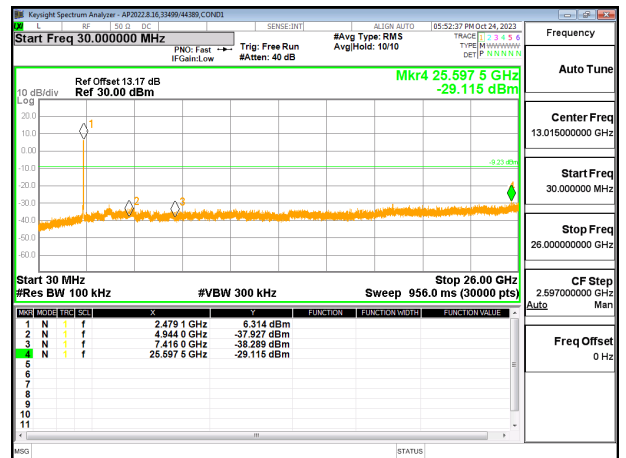

OUT-OF-BAND MID CHANNEL CHAIN 1

HIGH CHANNEL 13 BANDEDGE CHAIN 1

OUT-OF-BAND HIGH CHANNEL 13 CHAIN 1

9.7.10. 802.11be EHT20 242T MODE

2TX CHAIN 0 + CHAIN 1 MODE

LOW CHANNEL 1 BANDEDGE CHAIN 0

OUT-OF-BAND LOW CHANNEL 1 CHAIN 0

IN-BAND REFERENCE LEVEL CHAIN 0

OUT-OF-BAND MID CHANNEL CHAIN 0

HIGH CHANNEL 13 BANDEDGE CHAIN 0

OUT-OF-BAND HIGH CHANNEL 13 CHAIN 0