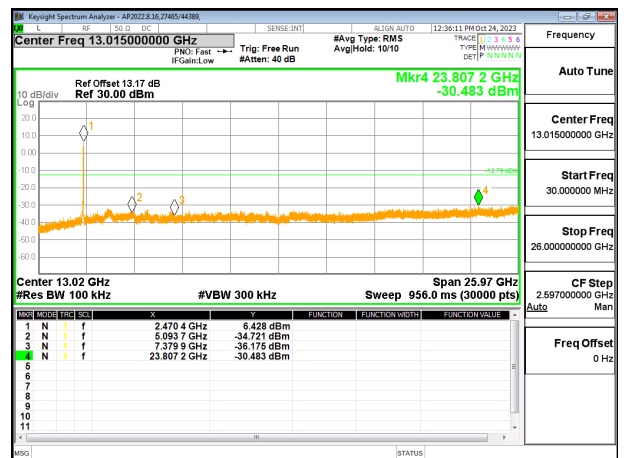

2TX CHAIN 0 + CHAIN 1 MODE

LOW CHANNEL 1 BANDEDGE CHAIN 1

OUT-OF-BAND LOW CHANNEL 1 CHAIN 1

IN-BAND REFERENCE LEVEL CHAIN 1

OUT-OF-BAND MID CHANNEL 1 CHAIN 1

HIGH CHANNEL 13 BANDEDGE CHAIN 1

OUT-OF-BAND HIGH CHANNEL 13 CHAIN 1

9.7.4. 802.11n HT40 MODE

2TX CHAIN 0 + CHAIN 1 MODE

LOW CHANNEL 3 BANDEDGE CHAIN 0

OUT-OF-BAND LOW CHANNEL 3 CHAIN 0

IN-BAND REFERENCE LEVEL CHAIN 0

OUT-OF-BAND MID CHANNEL CHAIN 0

HIGH CHANNEL 11 BANDEDGE CHAIN 0

OUT-OF-BAND HIGH CHANNEL 11 CHAIN 0

9.7.5. 802.11be EHT20 26T MODE

2TX CHAIN 0 + CHAIN 1 MODE

LOW CHANNEL 1 BANDEDGE CHAIN 1

OUT-OF-BAND LOW CHANNEL 1 CHAIN 1

IN-BAND REFERENCE LEVEL CHAIN 1

OUT-OF-BAND MID CHANNEL 1 CHAIN 1

HIGH CHANNEL 13 BANDEDGE CHAIN 1

OUT-OF-BAND HIGH CHANNEL 13 CHAIN 1

9.7.6. 802.11be EHT20 52T MODE

2TX CHAIN 0 + CHAIN 1 MODE

LOW CHANNEL 1 BANDEDGE CHAIN 0

OUT-OF-BAND LOW CHANNEL 1 CHAIN 0

IN-BAND REFERENCE LEVEL CHAIN 0