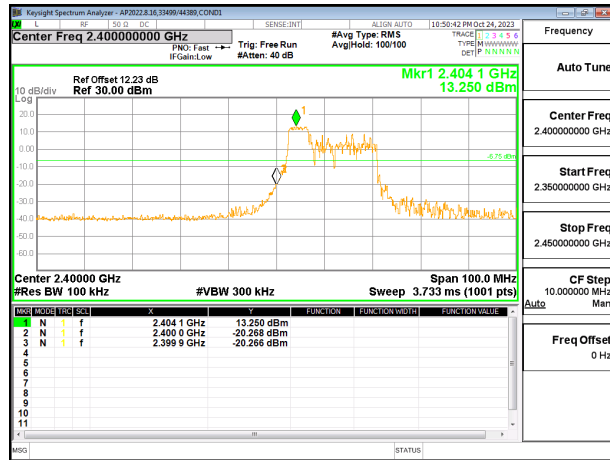

HIGH CHANNEL 13 BANDEDGE CHAIN 1

OUT-OF-BAND HIGH CHANNEL 13 CHAIN 1

9.7.6. 802.11be EHT20 52T MODE

2TX CHAIN 0 + CHAIN 1 MODE

LOW CHANNEL 1 BANDEDGE CHAIN 0

OUT-OF-BAND LOW CHANNEL 1 CHAIN 0

IN-BAND REFERENCE LEVEL CHAIN 0

OUT-OF-BAND MID CHANNEL CHAIN 0

HIGH CHANNEL 13 BANDEDGE CHAIN 0

OUT-OF-BAND HIGH CHANNEL 13 CHAIN 0

LOW CHANNEL 1 BANDEDGE CHAIN 1

OUT-OF-BAND LOW CHANNEL 1 CHAIN 1

IN-BAND REFERENCE LEVEL CHAIN 1

OUT-OF-BAND MID CHANNEL CHAIN 1

HIGH CHANNEL 13 BANDEDGE CHAIN 1

OUT-OF-BAND HIGH CHANNEL 13 CHAIN 1

9.7.7. 802.11be EHT20 52T + 26T MODE

2TX CHAIN 0 + CHAIN 1 MODE

LOW CHANNEL 1 BANDEDGE CHAIN 1

OUT-OF-BAND LOW CHANNEL 1 CHAIN 1

IN-BAND REFERENCE LEVEL CHAIN 1