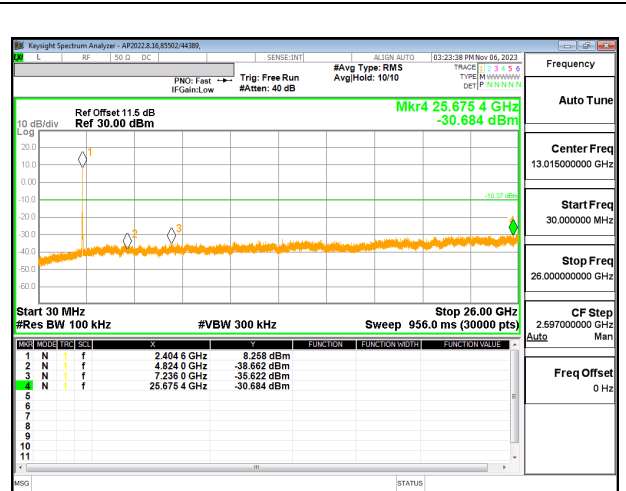

OUT-OF-BAND MID CHANNEL CHAIN 1

HIGH CHANNEL 13 BANDEDGE CHAIN 1

OUT-OF-BAND HIGH CHANNEL 13 CHAIN 1

9.7.9. 802.11be EHT20 106T + 26T MODE

2TX CHAIN 0 + CHAIN 1 MODE

LOW CHANNEL 1 BANDEDGE CHAIN 0

OUT-OF-BAND LOW CHANNEL 1 CHAIN 0

IN-BAND REFERENCE LEVEL CHAIN 0

OUT-OF-BAND MID CHANNEL CHAIN 0

HIGH CHANNEL 13 BANDEDGE CHAIN 0

OUT-OF-BAND HIGH CHANNEL 13 CHAIN 0

LOW CHANNEL 1 BANDEDGE CHAIN 1

OUT-OF-BAND LOW CHANNEL 1 CHAIN 1

IN-BAND REFERENCE LEVEL CHAIN 1