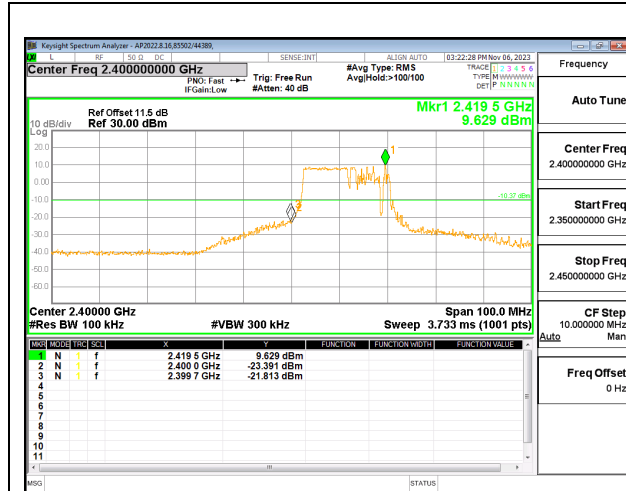

OUT-OF-BAND MID CHANNEL CHAIN 1

HIGH CHANNEL 13 BANDEDGE CHAIN 1

OUT-OF-BAND HIGH CHANNEL 13 CHAIN 1

9.7.9. 802.11be EHT20 106T + 26T MODE

2TX CHAIN 0 + CHAIN 1 MODE

LOW CHANNEL 1 BANDEDGE CHAIN 0

OUT-OF-BAND LOW CHANNEL 1 CHAIN 0