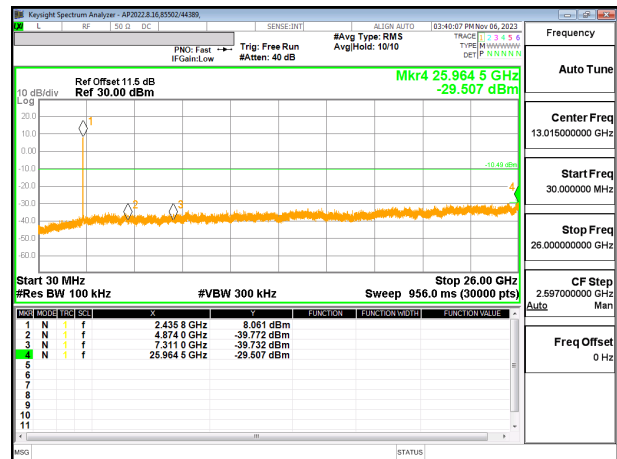

IN-BAND REFERENCE LEVEL CHAIN 0

OUT-OF-BAND MID CHANNEL CHAIN 0

HIGH CHANNEL 13 BANDEDGE CHAIN 0

OUT-OF-BAND HIGH CHANNEL 13 CHAIN 0

LOW CHANNEL 1 BANDEDGE CHAIN 1

OUT-OF-BAND LOW CHANNEL 1 CHAIN 1

IN-BAND REFERENCE LEVEL CHAIN 1

OUT-OF-BAND MID CHANNEL CHAIN 1

HIGH CHANNEL 13 BANDEDGE CHAIN 1

OUT-OF-BAND HIGH CHANNEL 13 CHAIN 1

9.7.10. 802.11be EHT20 242T MODE

2TX CHAIN 0 + CHAIN 1 MODE

LOW CHANNEL 1 BANDEDGE CHAIN 0

OUT-OF-BAND LOW CHANNEL 1 CHAIN 0