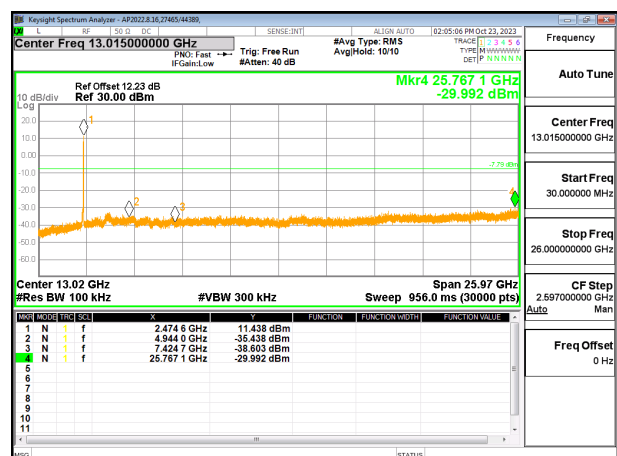

LOW CHANNEL 1 BANDEDGE CHAIN 1

OUT-OF-BAND LOW CHANNEL 1 CHAIN 1

IN-BAND REFERENCE LEVEL CHAIN 1

OUT-OF-BAND MID CHANNEL 1 CHAIN 1

HIGH CHANNEL 13 BANDEDGE CHAIN 1

OUT-OF-BAND HIGH CHANNEL 13 CHAIN 1

9.7.3. 802.11n HT20 MODE

2TX CHAIN 0 + CHAIN 1 MODE

LOW CHANNEL 1 BANDEDGE CHAIN 1

OUT-OF-BAND LOW CHANNEL 1 CHAIN 1

IN-BAND REFERENCE LEVEL CHAIN 1

OUT-OF-BAND MID CHANNEL 1 CHAIN 1

HIGH CHANNEL 13 BANDEDGE CHAIN 1

OUT-OF-BAND HIGH CHANNEL 13 CHAIN 1