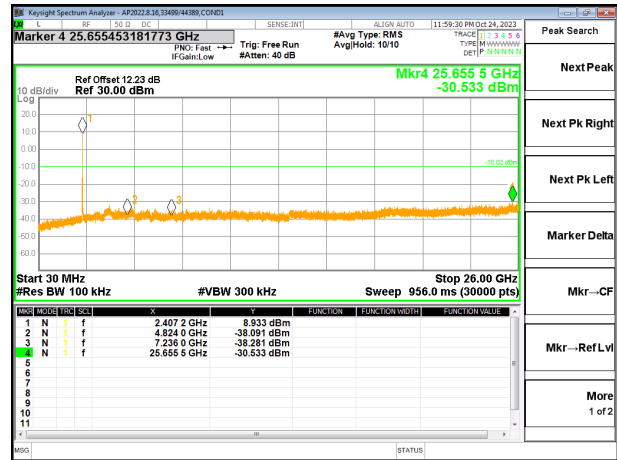

IN-BAND REFERENCE LEVEL CHAIN 0

OUT-OF-BAND MID CHANNEL CHAIN 0

HIGH CHANNEL 13 BANDEDGE CHAIN 0

OUT-OF-BAND HIGH CHANNEL 13 CHAIN 0

LOW CHANNEL 1 BANDEDGE CHAIN 1

OUT-OF-BAND LOW CHANNEL 1 CHAIN 1

IN-BAND REFERENCE LEVEL CHAIN 1

OUT-OF-BAND MID CHANNEL CHAIN 1

HIGH CHANNEL 13 BANDEDGE CHAIN 1

OUT-OF-BAND HIGH CHANNEL 13 CHAIN 1

9.7.9. 802.11be EHT20 106T + 26T MODE

2TX CHAIN 0 + CHAIN 1 MODE

LOW CHANNEL 1 BANDEDGE CHAIN 0

OUT-OF-BAND LOW CHANNEL 1 CHAIN 0