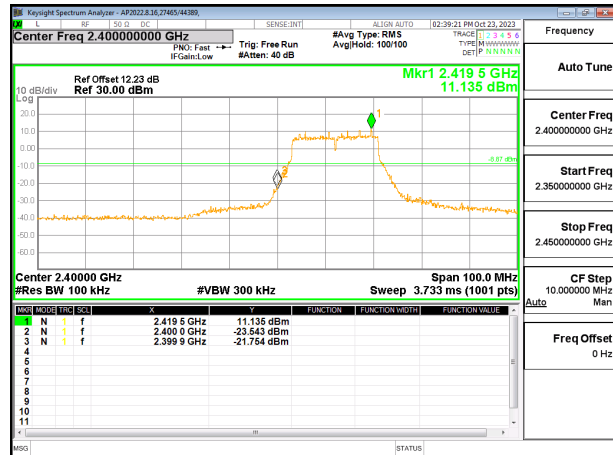

LOW CHANNEL 1 BANDEDGE CHAIN 1

OUT-OF-BAND LOW CHANNEL 1 CHAIN 1

IN-BAND REFERENCE LEVEL CHAIN 1

OUT-OF-BAND MID CHANNEL 1 CHAIN 1

HIGH CHANNEL 13 BANDEDGE CHAIN 1

OUT-OF-BAND HIGH CHANNEL 13 CHAIN 1

9.7.3. 802.11n HT20 MODE

2TX CHAIN 0 + CHAIN 1 MODE

LOW CHANNEL 1 BANDEDGE CHAIN 1

OUT-OF-BAND LOW CHANNEL 1 CHAIN 1

IN-BAND REFERENCE LEVEL CHAIN 1

OUT-OF-BAND MID CHANNEL 1 CHAIN 1

HIGH CHANNEL 13 BANDEDGE CHAIN 1

OUT-OF-BAND HIGH CHANNEL 13 CHAIN 1