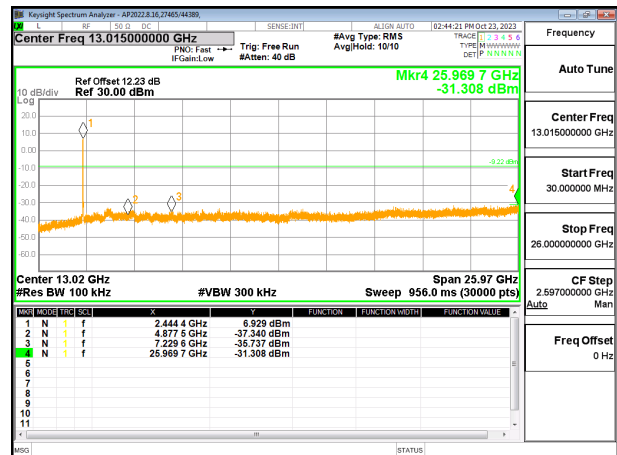

LOW CHANNEL 1 BANDEDGE CHAIN 1

OUT-OF-BAND LOW CHANNEL 1 CHAIN 1

IN-BAND REFERENCE LEVEL CHAIN 1

OUT-OF-BAND MID CHANNEL 1 CHAIN 1

HIGH CHANNEL 13 BANDEDGE CHAIN 1

OUT-OF-BAND HIGH CHANNEL 13 CHAIN 1

9.7.3. 802.11n HT20 MODE

2TX CHAIN 0 + CHAIN 1 MODE

LOW CHANNEL 1 BANDEDGE CHAIN 1

OUT-OF-BAND LOW CHANNEL 1 CHAIN 1

IN-BAND REFERENCE LEVEL CHAIN 1

OUT-OF-BAND MID CHANNEL 1 CHAIN 1

HIGH CHANNEL 13 BANDEDGE CHAIN 1

OUT-OF-BAND HIGH CHANNEL 13 CHAIN 1

9.7.4. 802.11n HT40 MODE

2TX CHAIN 0 + CHAIN 1 MODE

LOW CHANNEL 3 BANDEDGE CHAIN 0

OUT-OF-BAND LOW CHANNEL 3 CHAIN 0

IN-BAND REFERENCE LEVEL CHAIN 0

OUT-OF-BAND MID CHANNEL CHAIN 0

HIGH CHANNEL 11 BANDEDGE CHAIN 0