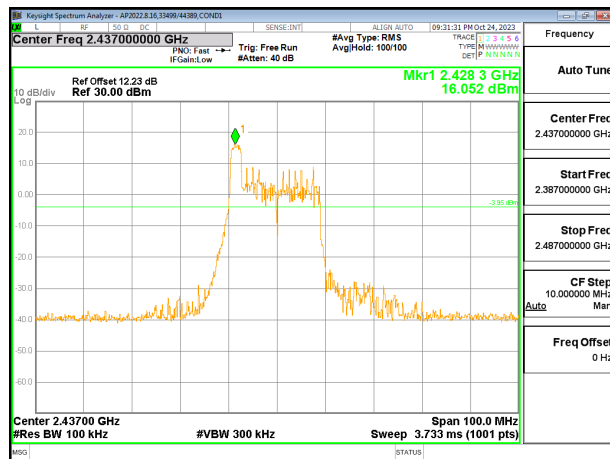

9.7.4. 802.11n HT40 MODE

2TX CHAIN 0 + CHAIN 1 MODE

LOW CHANNEL 3 BANDEDGE CHAIN 0

OUT-OF-BAND LOW CHANNEL 3 CHAIN 0

IN-BAND REFERENCE LEVEL CHAIN 0

OUT-OF-BAND MID CHANNEL CHAIN 0

HIGH CHANNEL 11 BANDEDGE CHAIN 0

OUT-OF-BAND HIGH CHANNEL 11 CHAIN 0

9.7.5. 802.11be EHT20 26T MODE

2TX CHAIN 0 + CHAIN 1 MODE

LOW CHANNEL 1 BANDEDGE CHAIN 1

OUT-OF-BAND LOW CHANNEL 1 CHAIN 1

IN-BAND REFERENCE LEVEL CHAIN 1

OUT-OF-BAND MID CHANNEL 1 CHAIN 1

HIGH CHANNEL 13 BANDEDGE CHAIN 1

OUT-OF-BAND HIGH CHANNEL 13 CHAIN 1

9.7.6. 802.11be EHT20 52T MODE

2TX CHAIN 0 + CHAIN 1 MODE

LOW CHANNEL 1 BANDEDGE CHAIN 0

OUT-OF-BAND LOW CHANNEL 1 CHAIN 0

IN-BAND REFERENCE LEVEL CHAIN 0