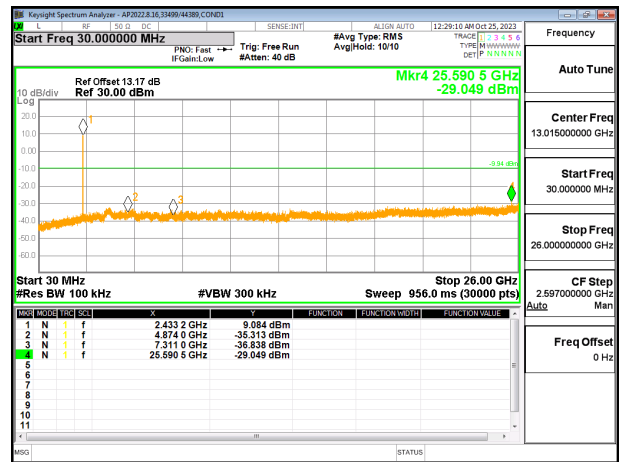

HIGH CHANNEL 13 BANDEDGE CHAIN 1

OUT-OF-BAND HIGH CHANNEL 13 CHAIN 1

9.7.7. 802.11be EHT20 52T + 26T MODE

2TX CHAIN 0 + CHAIN 1 MODE

LOW CHANNEL 1 BANDEDGE CHAIN 1

OUT-OF-BAND LOW CHANNEL 1 CHAIN 1

IN-BAND REFERENCE LEVEL CHAIN 1

OUT-OF-BAND MID CHANNEL CHAIN 1

HIGH CHANNEL 13 BANDEDGE CHAIN 1

OUT-OF-BAND HIGH CHANNEL 13 CHAIN 1

9.7.8. 802.11be EHT20 106T MODE

2TX CHAIN 0 + CHAIN 1 MODE

LOW CHANNEL 1 BANDEDGE CHAIN 0

OUT-OF-BAND LOW CHANNEL 1 CHAIN 0

IN-BAND REFERENCE LEVEL CHAIN 0

OUT-OF-BAND MID CHANNEL CHAIN 0

HIGH CHANNEL 13 BANDEDGE CHAIN 0

OUT-OF-BAND HIGH CHANNEL 13 CHAIN 0

LOW CHANNEL 1 BANDEDGE CHAIN 1

OUT-OF-BAND LOW CHANNEL 1 CHAIN 1

IN-BAND REFERENCE LEVEL CHAIN 1