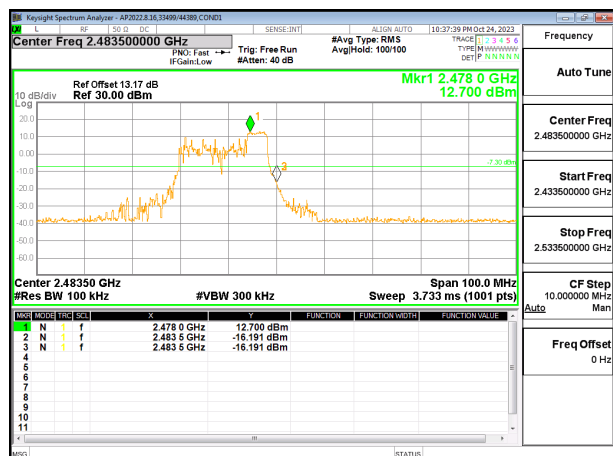

OUT-OF-BAND HIGH CHANNEL 11 CHAIN 0

9.7.5. 802.11be EHT20 26T MODE

2TX CHAIN 0 + CHAIN 1 MODE

LOW CHANNEL 1 BANDEDGE CHAIN 1

OUT-OF-BAND LOW CHANNEL 1 CHAIN 1

IN-BAND REFERENCE LEVEL CHAIN 1

OUT-OF-BAND MID CHANNEL 1 CHAIN 1

HIGH CHANNEL 13 BANDEDGE CHAIN 1

OUT-OF-BAND HIGH CHANNEL 13 CHAIN 1

9.7.6. 802.11be EHT20 52T MODE

2TX CHAIN 0 + CHAIN 1 MODE

LOW CHANNEL 1 BANDEDGE CHAIN 0

OUT-OF-BAND LOW CHANNEL 1 CHAIN 0

IN-BAND REFERENCE LEVEL CHAIN 0

OUT-OF-BAND MID CHANNEL CHAIN 0

HIGH CHANNEL 13 BANDEDGE CHAIN 0

OUT-OF-BAND HIGH CHANNEL 13 CHAIN 0

LOW CHANNEL 1 BANDEDGE CHAIN 1

OUT-OF-BAND LOW CHANNEL 1 CHAIN 1

IN-BAND REFERENCE LEVEL CHAIN 1

OUT-OF-BAND MID CHANNEL CHAIN 1

HIGH CHANNEL 13 BANDEDGE CHAIN 1

OUT-OF-BAND HIGH CHANNEL 13 CHAIN 1

9.7.7. 802.11be EHT20 52T + 26T MODE

2TX CHAIN 0 + CHAIN 1 MODE

LOW CHANNEL 1 BANDEDGE CHAIN 1

OUT-OF-BAND LOW CHANNEL 1 CHAIN 1

IN-BAND REFERENCE LEVEL CHAIN 1