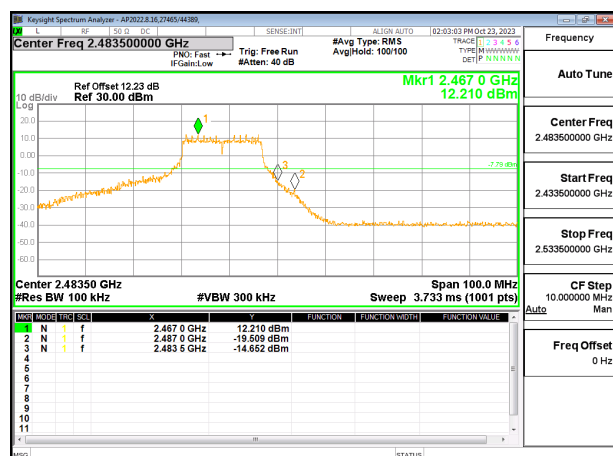

LOW CHANNEL 1 BANDEDGE CHAIN 1

OUT-OF-BAND LOW CHANNEL 1 CHAIN 1

IN-BAND REFERENCE LEVEL CHAIN 1

OUT-OF-BAND MID CHANNEL 1 CHAIN 1

HIGH CHANNEL 13 BANDEDGE CHAIN 1

OUT-OF-BAND HIGH CHANNEL 13 CHAIN 1

9.7.3. 802.11n HT20 MODE

2TX CHAIN 0 + CHAIN 1 MODE

LOW CHANNEL 1 BANDEDGE CHAIN 1

OUT-OF-BAND LOW CHANNEL 1 CHAIN 1

IN-BAND REFERENCE LEVEL CHAIN 1

OUT-OF-BAND MID CHANNEL 1 CHAIN 1

HIGH CHANNEL 13 BANDEDGE CHAIN 1

OUT-OF-BAND HIGH CHANNEL 13 CHAIN 1

9.7.4. 802.11n HT40 MODE

2TX CHAIN 0 + CHAIN 1 MODE

LOW CHANNEL 3 BANDEDGE CHAIN 0

OUT-OF-BAND LOW CHANNEL 3 CHAIN 0

IN-BAND REFERENCE LEVEL CHAIN 0

OUT-OF-BAND MID CHANNEL CHAIN 0

HIGH CHANNEL 11 BANDEDGE CHAIN 0