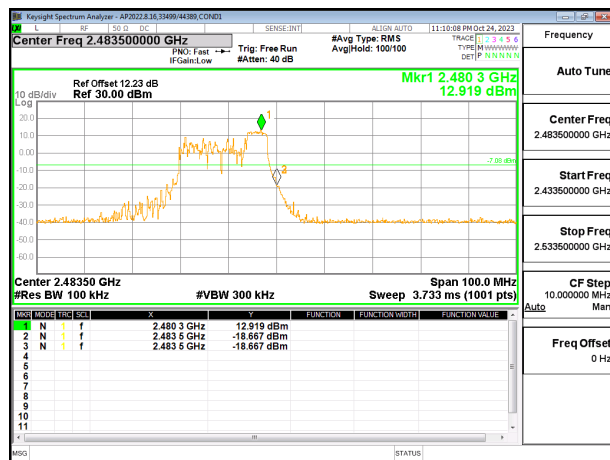

HIGH CHANNEL 13 BANDEDGE CHAIN 1

OUT-OF-BAND HIGH CHANNEL 13 CHAIN 1

9.7.6. 802.11be EHT20 52T MODE

2TX CHAIN 0 + CHAIN 1 MODE

LOW CHANNEL 1 BANDEDGE CHAIN 0

OUT-OF-BAND LOW CHANNEL 1 CHAIN 0

IN-BAND REFERENCE LEVEL CHAIN 0

OUT-OF-BAND MID CHANNEL CHAIN 0

HIGH CHANNEL 13 BANDEDGE CHAIN 0

OUT-OF-BAND HIGH CHANNEL 13 CHAIN 0

LOW CHANNEL 1 BANDEDGE CHAIN 1

OUT-OF-BAND LOW CHANNEL 1 CHAIN 1

IN-BAND REFERENCE LEVEL CHAIN 1

OUT-OF-BAND MID CHANNEL CHAIN 1

HIGH CHANNEL 13 BANDEDGE CHAIN 1

OUT-OF-BAND HIGH CHANNEL 13 CHAIN 1

9.7.7. 802.11be EHT20 52T + 26T MODE

2TX CHAIN 0 + CHAIN 1 MODE

LOW CHANNEL 1 BANDEDGE CHAIN 1

OUT-OF-BAND LOW CHANNEL 1 CHAIN 1

IN-BAND REFERENCE LEVEL CHAIN 1