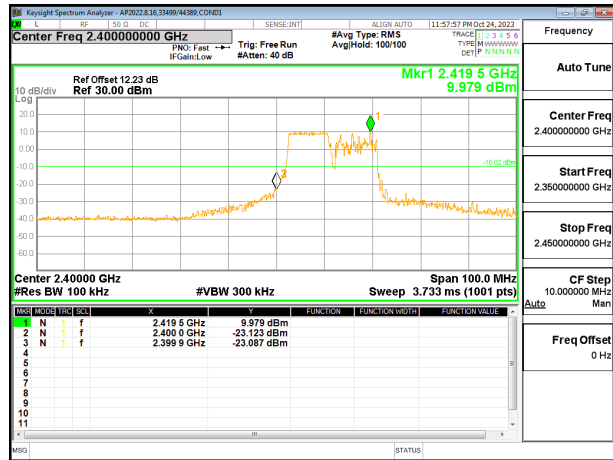

IN-BAND REFERENCE LEVEL CHAIN 0

OUT-OF-BAND MID CHANNEL CHAIN 0

HIGH CHANNEL 13 BANDEDGE CHAIN 0

OUT-OF-BAND HIGH CHANNEL 13 CHAIN 0

LOW CHANNEL 1 BANDEDGE CHAIN 1

OUT-OF-BAND LOW CHANNEL 1 CHAIN 1

IN-BAND REFERENCE LEVEL CHAIN 1

OUT-OF-BAND MID CHANNEL CHAIN 1

HIGH CHANNEL 13 BANDEDGE CHAIN 1

OUT-OF-BAND HIGH CHANNEL 13 CHAIN 1

9.7.9. 802.11be EHT20 106T + 26T MODE

2TX CHAIN 0 + CHAIN 1 MODE

LOW CHANNEL 1 BANDEDGE CHAIN 0

OUT-OF-BAND LOW CHANNEL 1 CHAIN 0