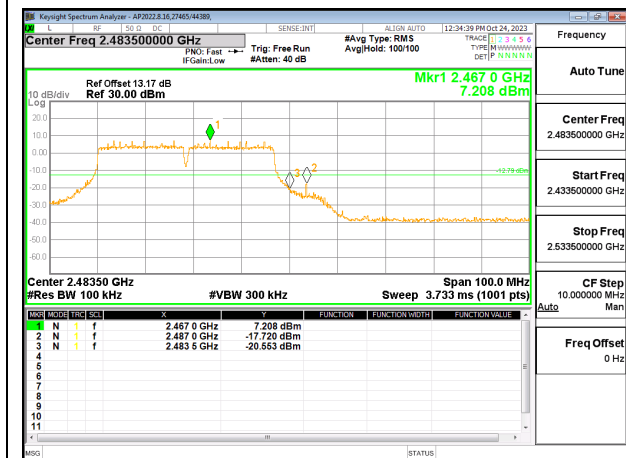

2TX CHAIN 0 + CHAIN 1 MODE

LOW CHANNEL 1 BANDEDGE CHAIN 1

OUT-OF-BAND LOW CHANNEL 1 CHAIN 1

IN-BAND REFERENCE LEVEL CHAIN 1

OUT-OF-BAND MID CHANNEL 1 CHAIN 1

HIGH CHANNEL 13 BANDEDGE CHAIN 1

OUT-OF-BAND HIGH CHANNEL 13 CHAIN 1

9.7.4. 802.11n HT40 MODE

2TX CHAIN 0 + CHAIN 1 MODE

LOW CHANNEL 3 BANDEDGE CHAIN 0

OUT-OF-BAND LOW CHANNEL 3 CHAIN 0

IN-BAND REFERENCE LEVEL CHAIN 0

OUT-OF-BAND MID CHANNEL CHAIN 0

HIGH CHANNEL 11 BANDEDGE CHAIN 0

OUT-OF-BAND HIGH CHANNEL 11 CHAIN 0

9.7.5. 802.11be EHT20 26T MODE

2TX CHAIN 0 + CHAIN 1 MODE

LOW CHANNEL 1 BANDEDGE CHAIN 1

OUT-OF-BAND LOW CHANNEL 1 CHAIN 1

IN-BAND REFERENCE LEVEL CHAIN 1

OUT-OF-BAND MID CHANNEL 1 CHAIN 1

HIGH CHANNEL 13 BANDEDGE CHAIN 1

OUT-OF-BAND HIGH CHANNEL 13 CHAIN 1

9.7.6. 802.11be EHT20 52T MODE

2TX CHAIN 0 + CHAIN 1 MODE

LOW CHANNEL 1 BANDEDGE CHAIN 0

OUT-OF-BAND LOW CHANNEL 1 CHAIN 0

IN-BAND REFERENCE LEVEL CHAIN 0