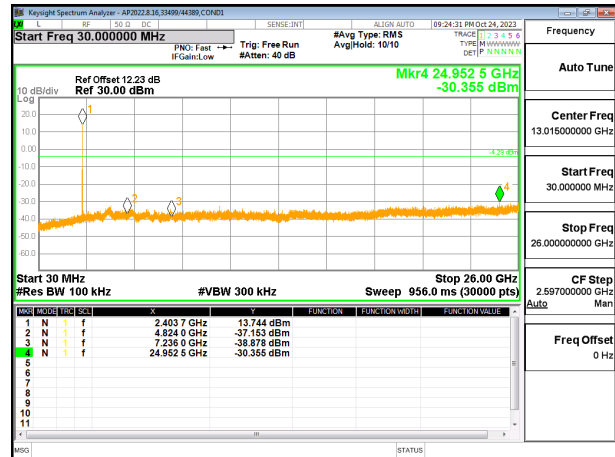

OUT-OF-BAND HIGH CHANNEL 11 CHAIN 0

9.7.5. 802.11be EHT20 26T MODE

2TX CHAIN 0 + CHAIN 1 MODE

LOW CHANNEL 1 BANDEDGE CHAIN 1

OUT-OF-BAND LOW CHANNEL 1 CHAIN 1

IN-BAND REFERENCE LEVEL CHAIN 1

OUT-OF-BAND MID CHANNEL 1 CHAIN 1

HIGH CHANNEL 13 BANDEDGE CHAIN 1

OUT-OF-BAND HIGH CHANNEL 13 CHAIN 1

9.7.6. 802.11be EHT20 52T MODE

2TX CHAIN 0 + CHAIN 1 MODE

LOW CHANNEL 1 BANDEDGE CHAIN 0

OUT-OF-BAND LOW CHANNEL 1 CHAIN 0

IN-BAND REFERENCE LEVEL CHAIN 0