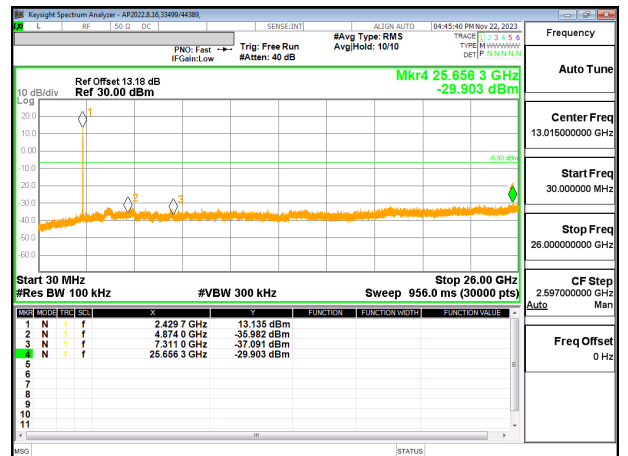

HIGH CHANNEL 13 BANDEDGE CHAIN 1

OUT-OF-BAND HIGH CHANNEL 13 CHAIN 1

9.7.6. 802.11be EHT20 52T MODE

2TX CHAIN 0 + CHAIN 1 MODE

LOW CHANNEL 1 BANDEDGE CHAIN 0

OUT-OF-BAND LOW CHANNEL 1 CHAIN 0

IN-BAND REFERENCE LEVEL CHAIN 0