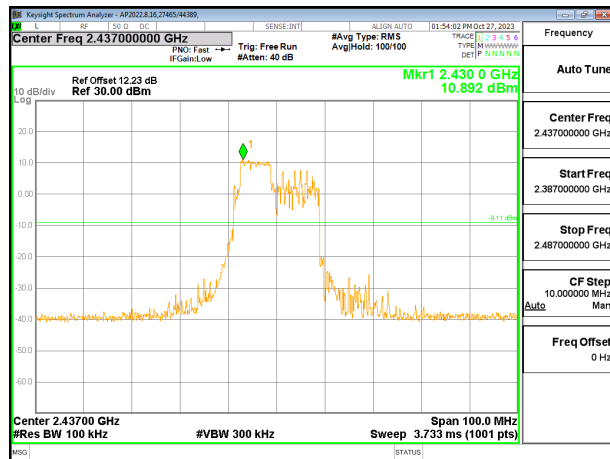

HIGH CHANNEL 13 BANDEDGE CHAIN 1

OUT-OF-BAND HIGH CHANNEL 13 CHAIN 1

9.7.7. 802.11be EHT20 52T + 26T MODE

2TX CHAIN 0 + CHAIN 1 MODE

LOW CHANNEL 1 BANDEDGE CHAIN 1

OUT-OF-BAND LOW CHANNEL 1 CHAIN 1

IN-BAND REFERENCE LEVEL CHAIN 1

OUT-OF-BAND MID CHANNEL CHAIN 1

HIGH CHANNEL 13 BANDEDGE CHAIN 1

OUT-OF-BAND HIGH CHANNEL 13 CHAIN 1

9.7.8. 802.11be EHT20 106T MODE

2TX CHAIN 0 + CHAIN 1 MODE

LOW CHANNEL 1 BANDEDGE CHAIN 0

OUT-OF-BAND LOW CHANNEL 1 CHAIN 0