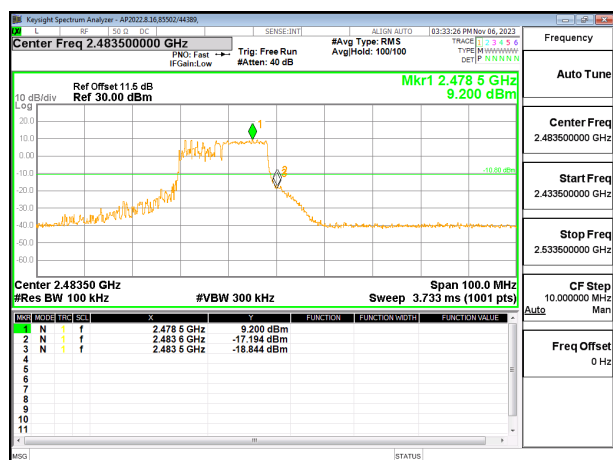

OUT-OF-BAND MID CHANNEL CHAIN 1

HIGH CHANNEL 13 BANDEDGE CHAIN 1

OUT-OF-BAND HIGH CHANNEL 13 CHAIN 1

9.7.9. 802.11be EHT20 106T + 26T MODE

2TX CHAIN 0 + CHAIN 1 MODE

LOW CHANNEL 1 BANDEDGE CHAIN 0

OUT-OF-BAND LOW CHANNEL 1 CHAIN 0

IN-BAND REFERENCE LEVEL CHAIN 0

OUT-OF-BAND MID CHANNEL CHAIN 0

HIGH CHANNEL 13 BANDEDGE CHAIN 0

OUT-OF-BAND HIGH CHANNEL 13 CHAIN 0

LOW CHANNEL 1 BANDEDGE CHAIN 1

OUT-OF-BAND LOW CHANNEL 1 CHAIN 1

IN-BAND REFERENCE LEVEL CHAIN 1

OUT-OF-BAND MID CHANNEL CHAIN 1

HIGH CHANNEL 13 BANDEDGE CHAIN 1

OUT-OF-BAND HIGH CHANNEL 13 CHAIN 1

9.7.10. 802.11be EHT20 242T MODE

2TX CHAIN 0 + CHAIN 1 MODE

LOW CHANNEL 1 BANDEDGE CHAIN 0

OUT-OF-BAND LOW CHANNEL 1 CHAIN 0