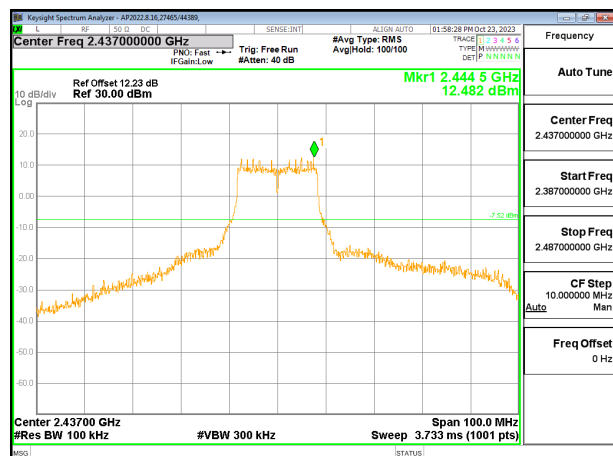

LOW CHANNEL 1 BANDEDGE CHAIN 1

OUT-OF-BAND LOW CHANNEL 1 CHAIN 1

IN-BAND REFERENCE LEVEL CHAIN 1

OUT-OF-BAND MID CHANNEL 1 CHAIN 1

HIGH CHANNEL 13 BANDEDGE CHAIN 1

OUT-OF-BAND HIGH CHANNEL 13 CHAIN 1

9.7.3. 802.11n HT20 MODE

2TX CHAIN 0 + CHAIN 1 MODE

LOW CHANNEL 1 BANDEDGE CHAIN 1

OUT-OF-BAND LOW CHANNEL 1 CHAIN 1

IN-BAND REFERENCE LEVEL CHAIN 1

OUT-OF-BAND MID CHANNEL 1 CHAIN 1

HIGH CHANNEL 13 BANDEDGE CHAIN 1

OUT-OF-BAND HIGH CHANNEL 13 CHAIN 1

9.7.4. 802.11n HT40 MODE

2TX CHAIN 0 + CHAIN 1 MODE

LOW CHANNEL 3 BANDEDGE CHAIN 0

OUT-OF-BAND LOW CHANNEL 3 CHAIN 0

IN-BAND REFERENCE LEVEL CHAIN 0

OUT-OF-BAND MID CHANNEL CHAIN 0

HIGH CHANNEL 11 BANDEDGE CHAIN 0