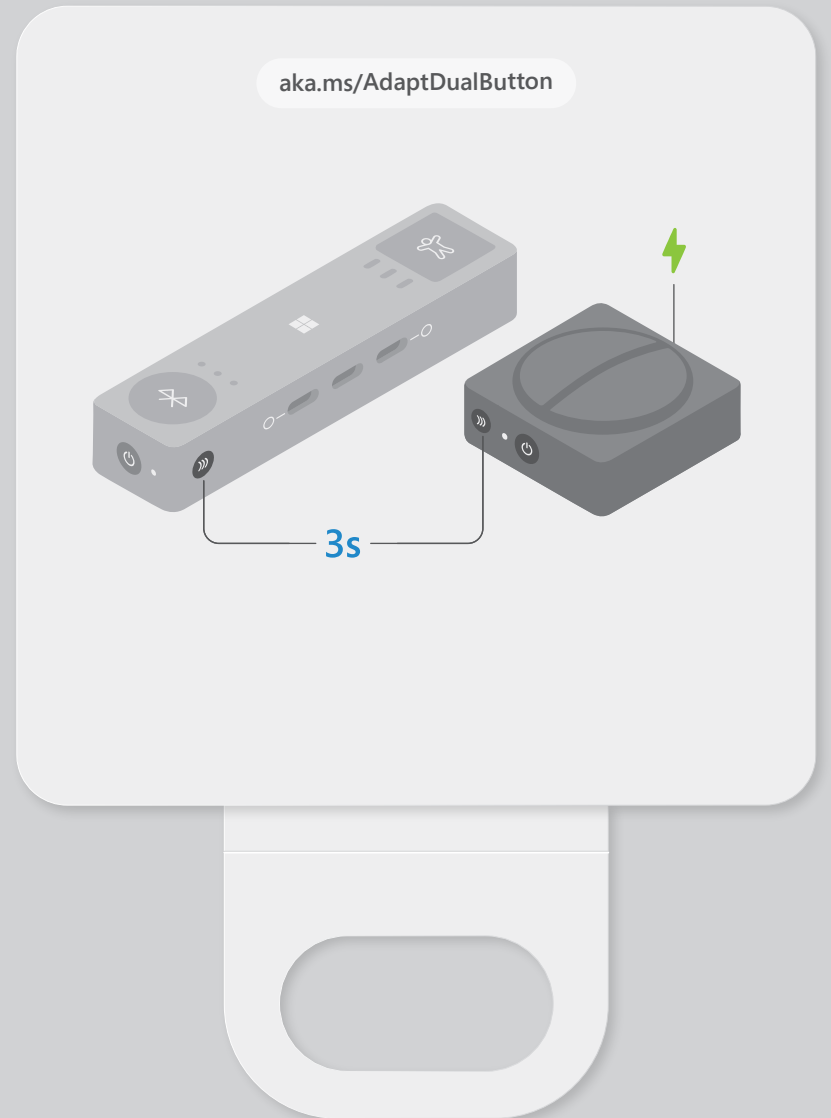

Mouse Tail

Mouse

Joystick

Hub

Dual Button

D-Pad