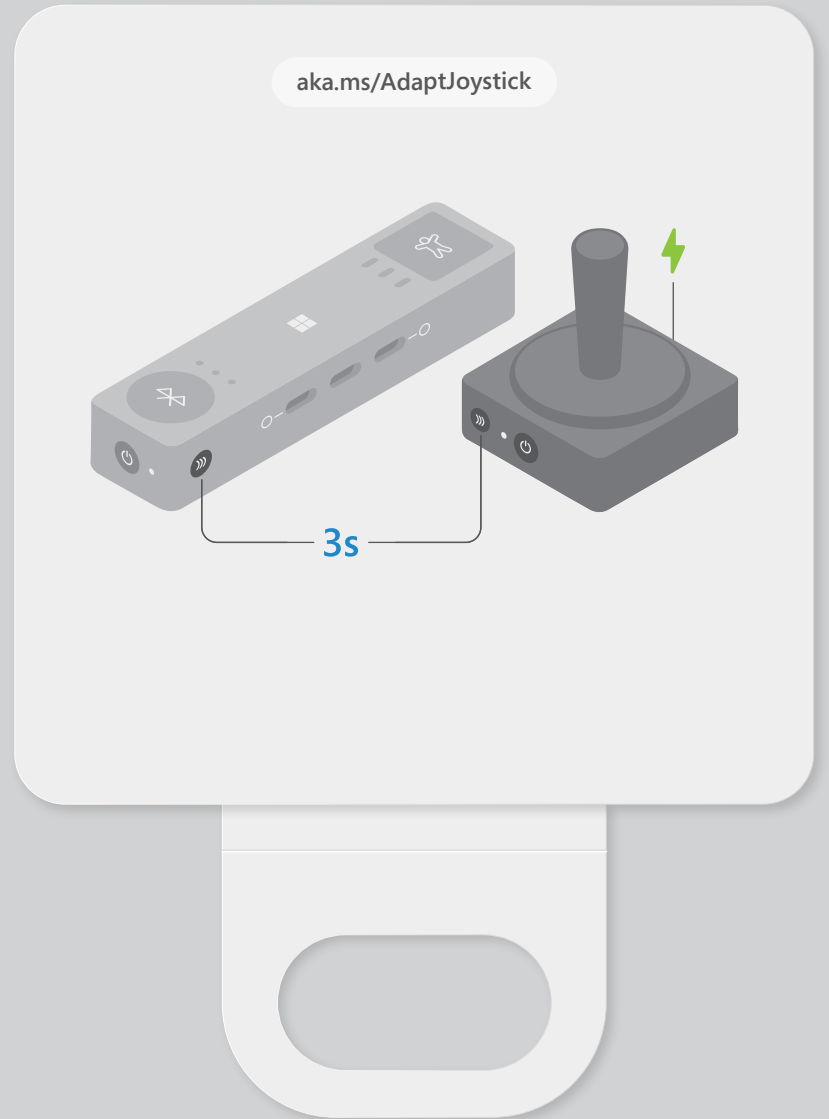

Mouse Tail

Mouse

Joystick

Hub

Dual Button

D-Pad