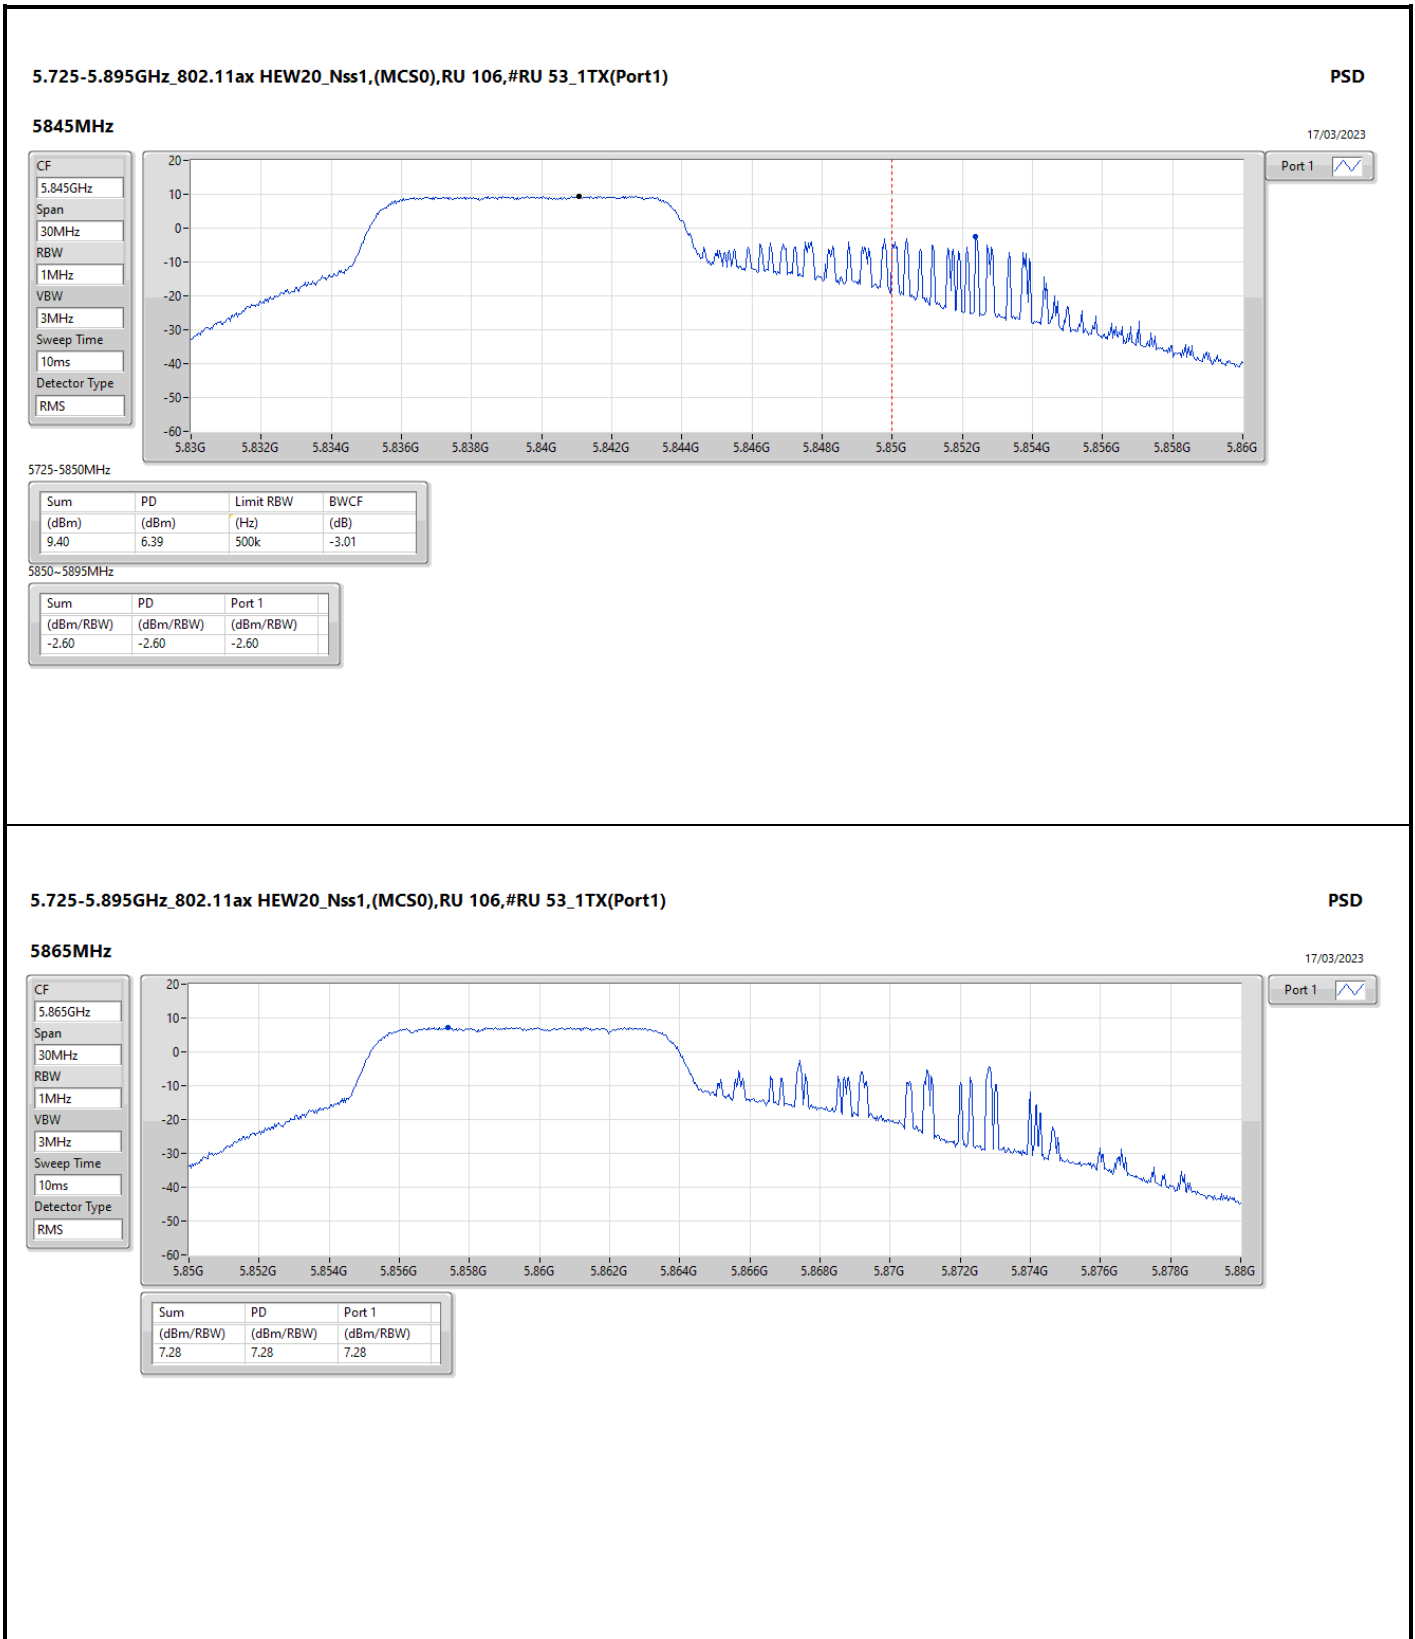

DG = Directional Gain; RBW = 500kHz for 5.725-5.85GHz band / 1MHz for other band;  
 PD = trace bin-by-bin of each transmits port summing can be performed maximum power density; Port X = Port X Power Density;