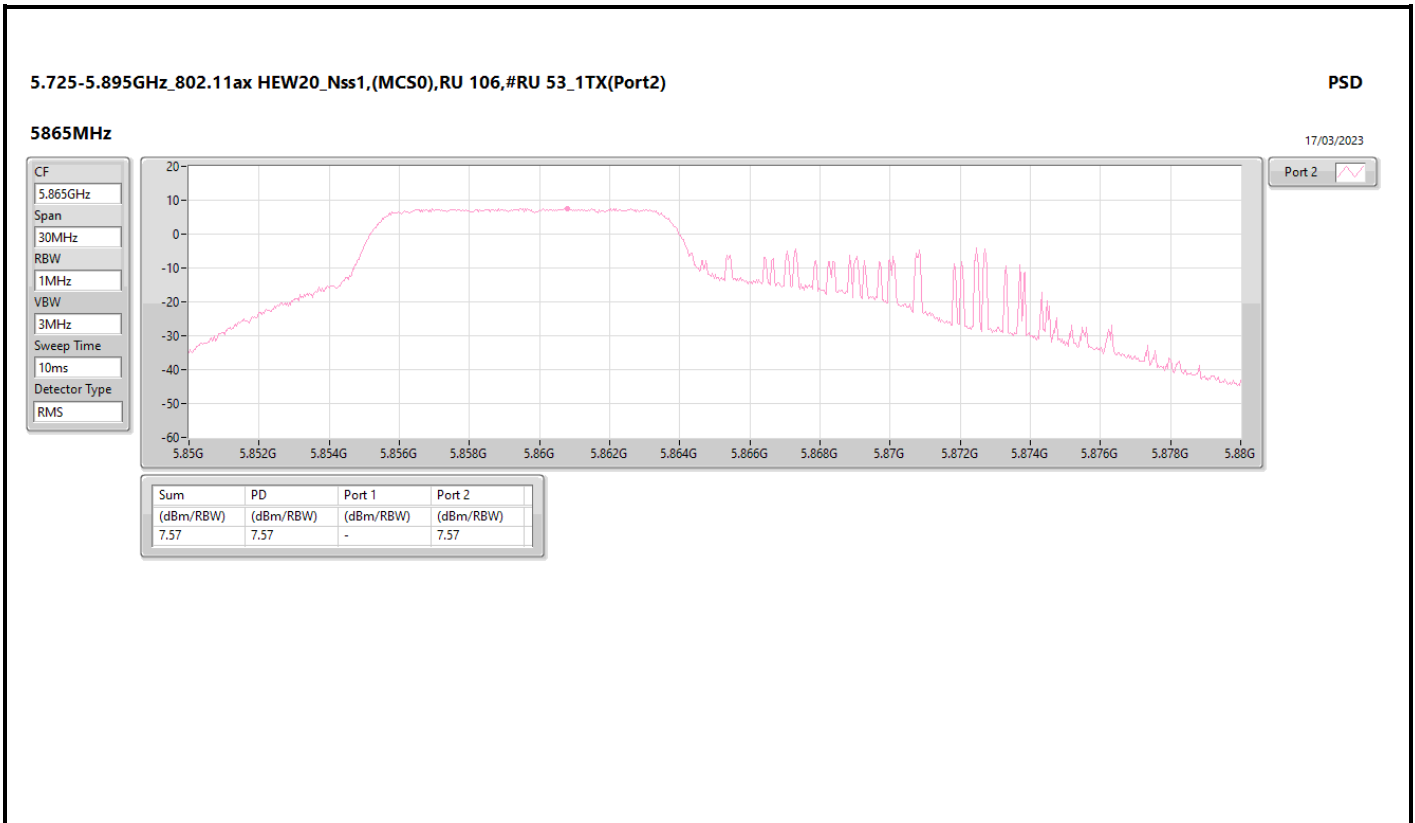

DG = Directional Gain; RBW = 500kHz for 5.725-5.85GHz band / 1MHz for other band;  
 PD = trace bin-by-bin of each transmits port summing can be performed maximum power density; Port X = Port X Power Density;