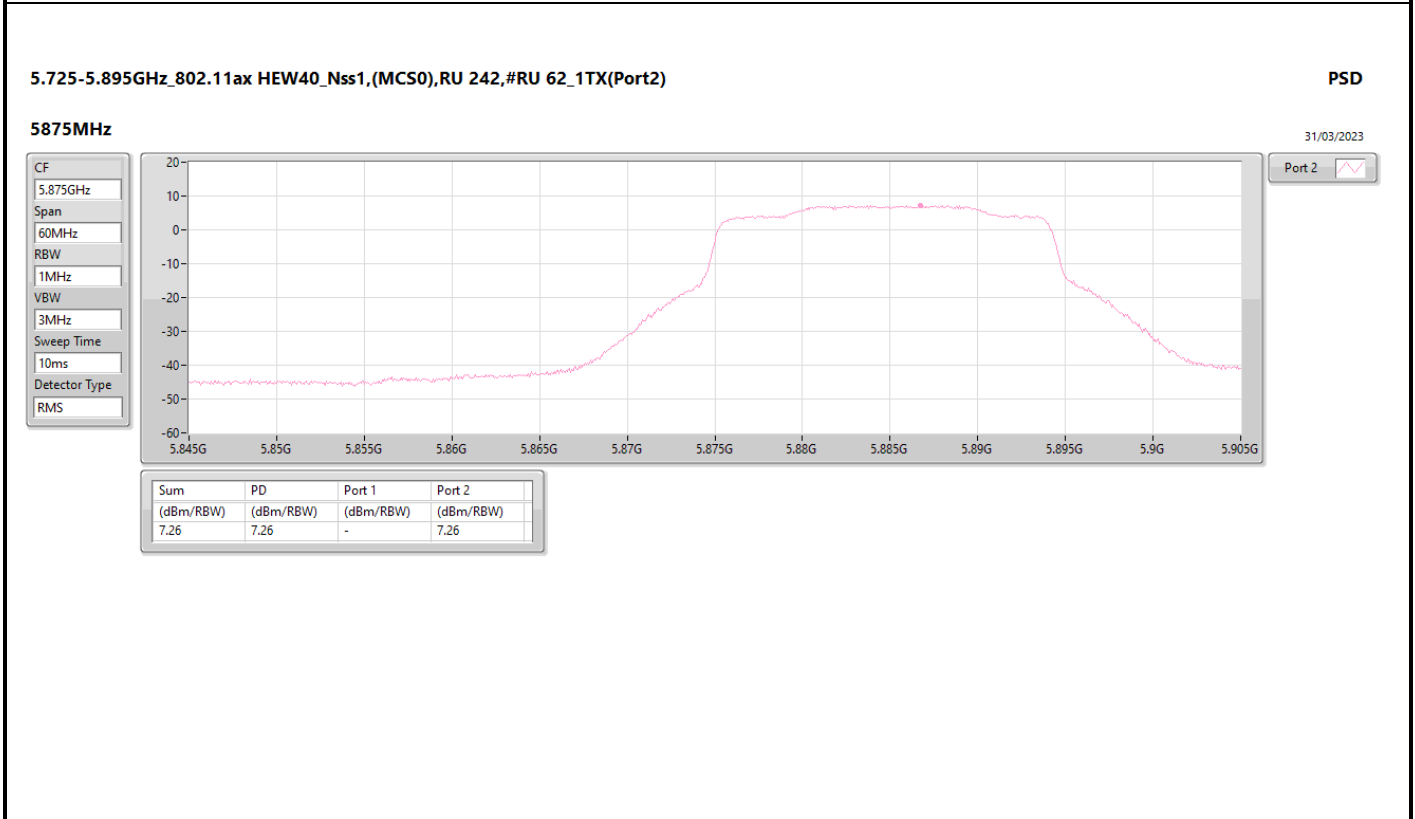

DG = Directional Gain; RBW = 500kHz for 5.725-5.85GHz band / 1MHz for other band;  
 PD = trace bin-by-bin of each transmits port summing can be performed maximum power density; Port X = Port X Power Density;