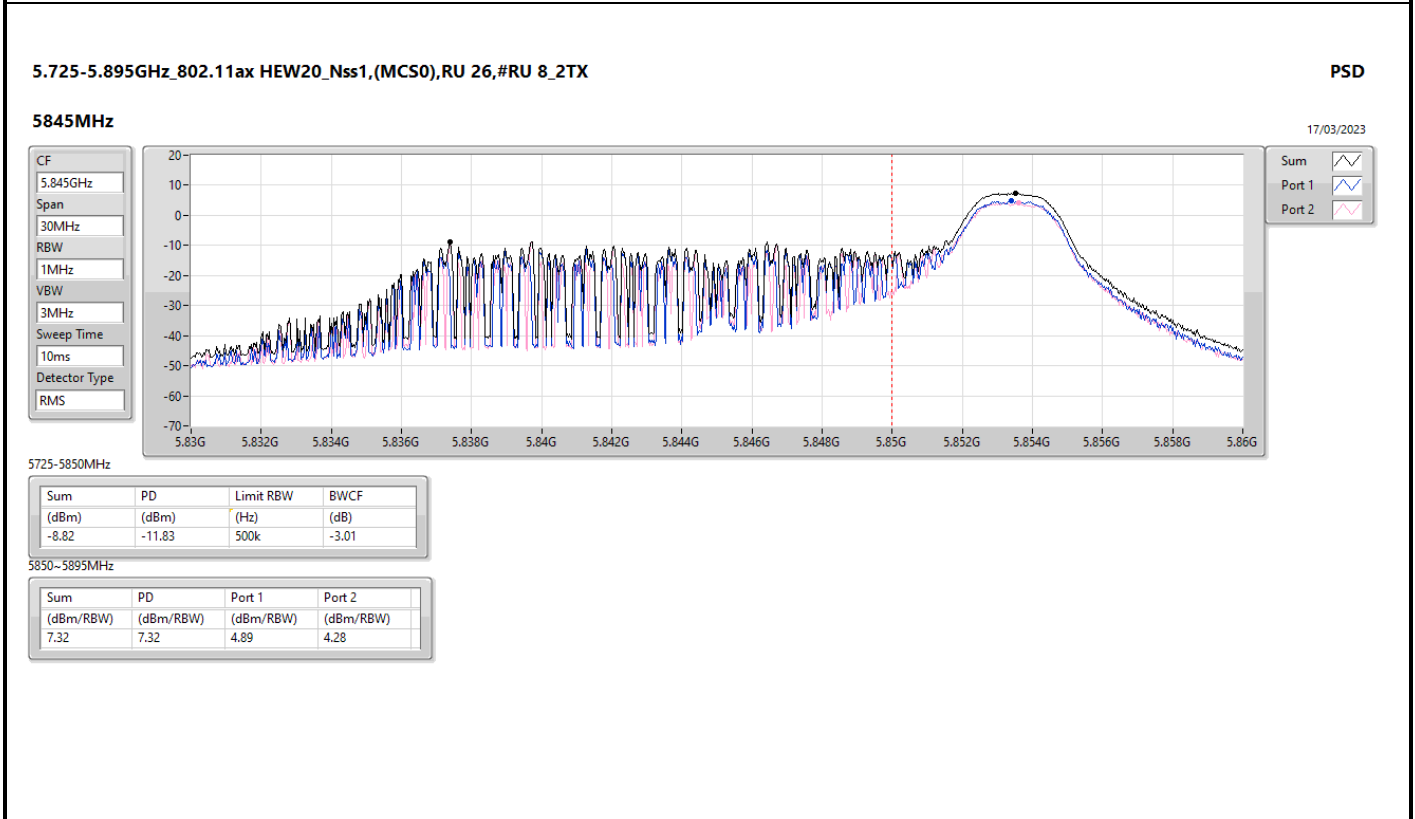

DG = Directional Gain; RBW = 500kHz for 5.725-5.85GHz band / 1MHz for other band;  
 PD = trace bin-by-bin of each transmits port summing can be performed maximum power density; Port X = Port X Power Density;