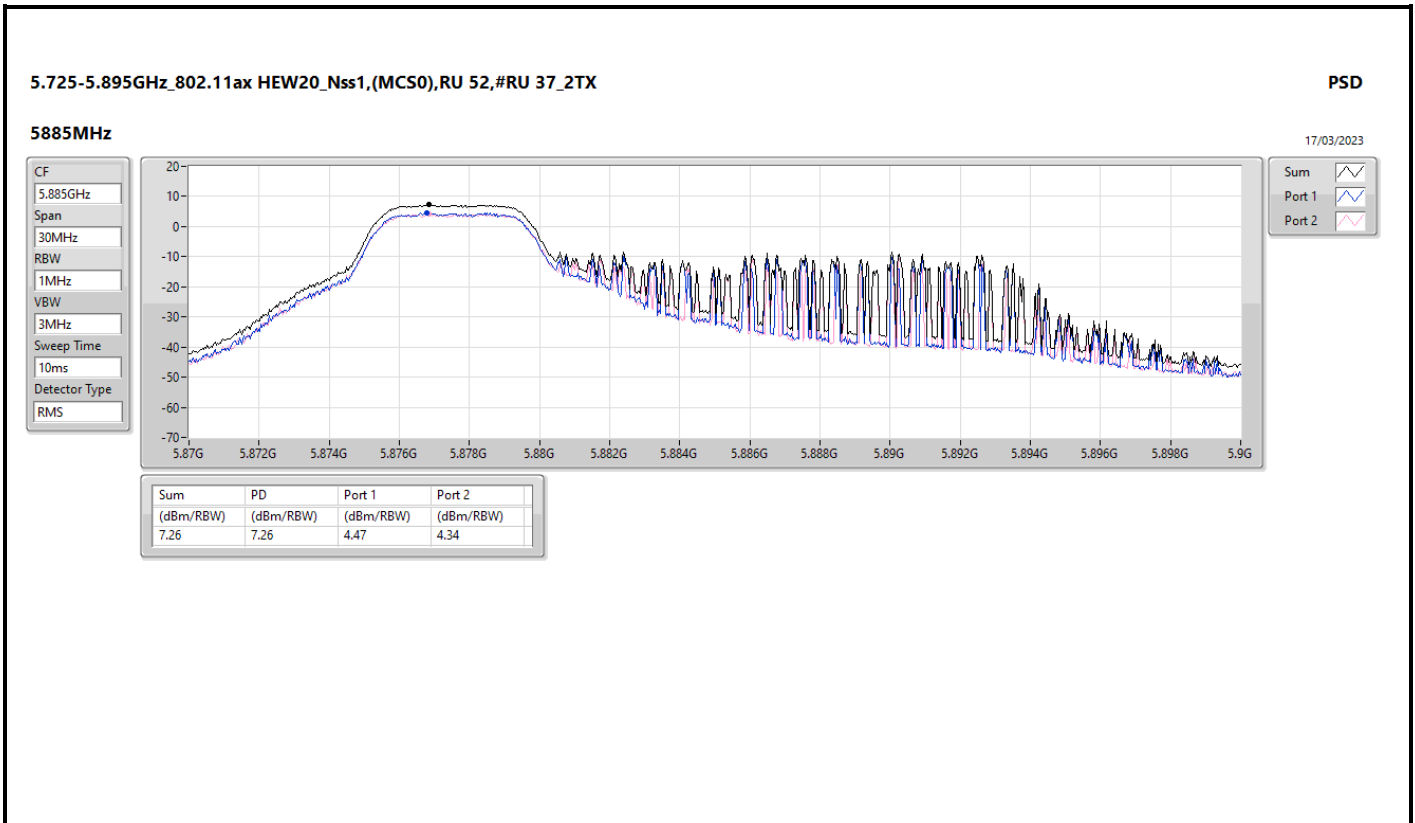

DG = Directional Gain; RBW = 500kHz for 5.725-5.85GHz band / 1MHz for other band;  
 PD = trace bin-by-bin of each transmits port summing can be performed maximum power density; Port X = Port X Power Density;