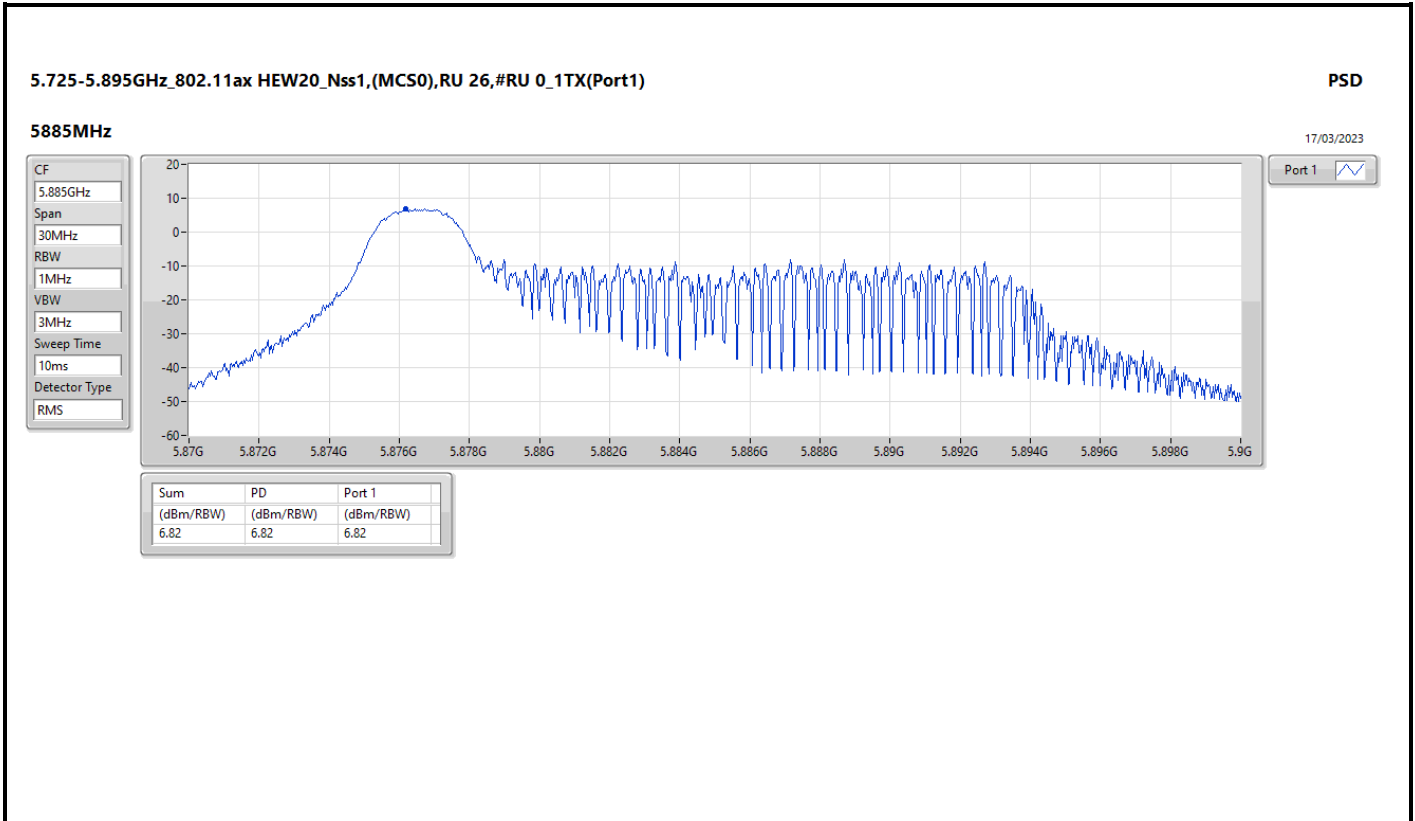

DG = Directional Gain; RBW = 500kHz for 5.725-5.85GHz band / 1MHz for other band;  
 PD = trace bin-by-bin of each transmits port summing can be performed maximum power density; Port X = Port X Power Density;