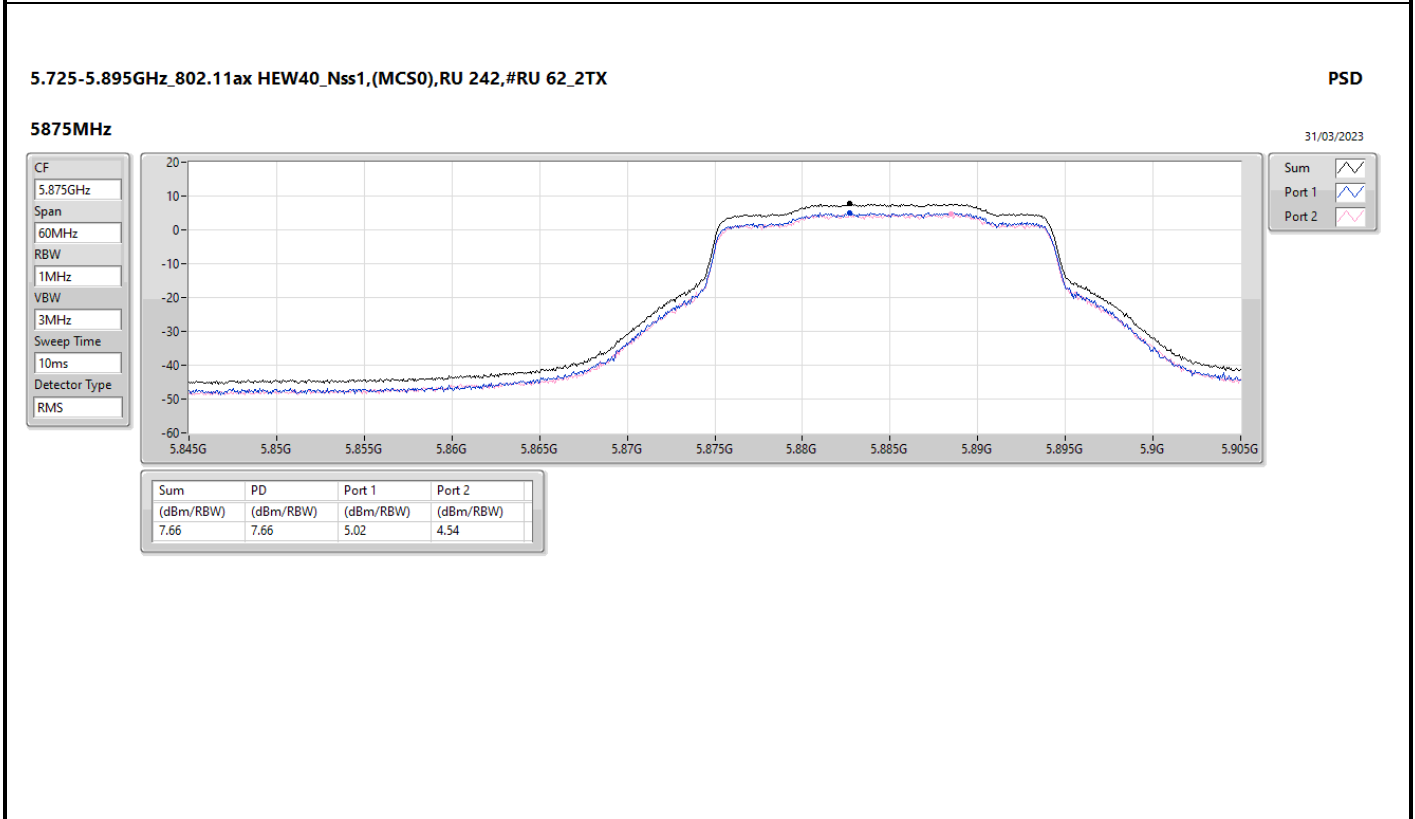

DG = Directional Gain; RBW = 500kHz for 5.725-5.85GHz band / 1MHz for other band;  
 PD = trace bin-by-bin of each transmits port summing can be performed maximum power density; Port X = Port X Power Density;