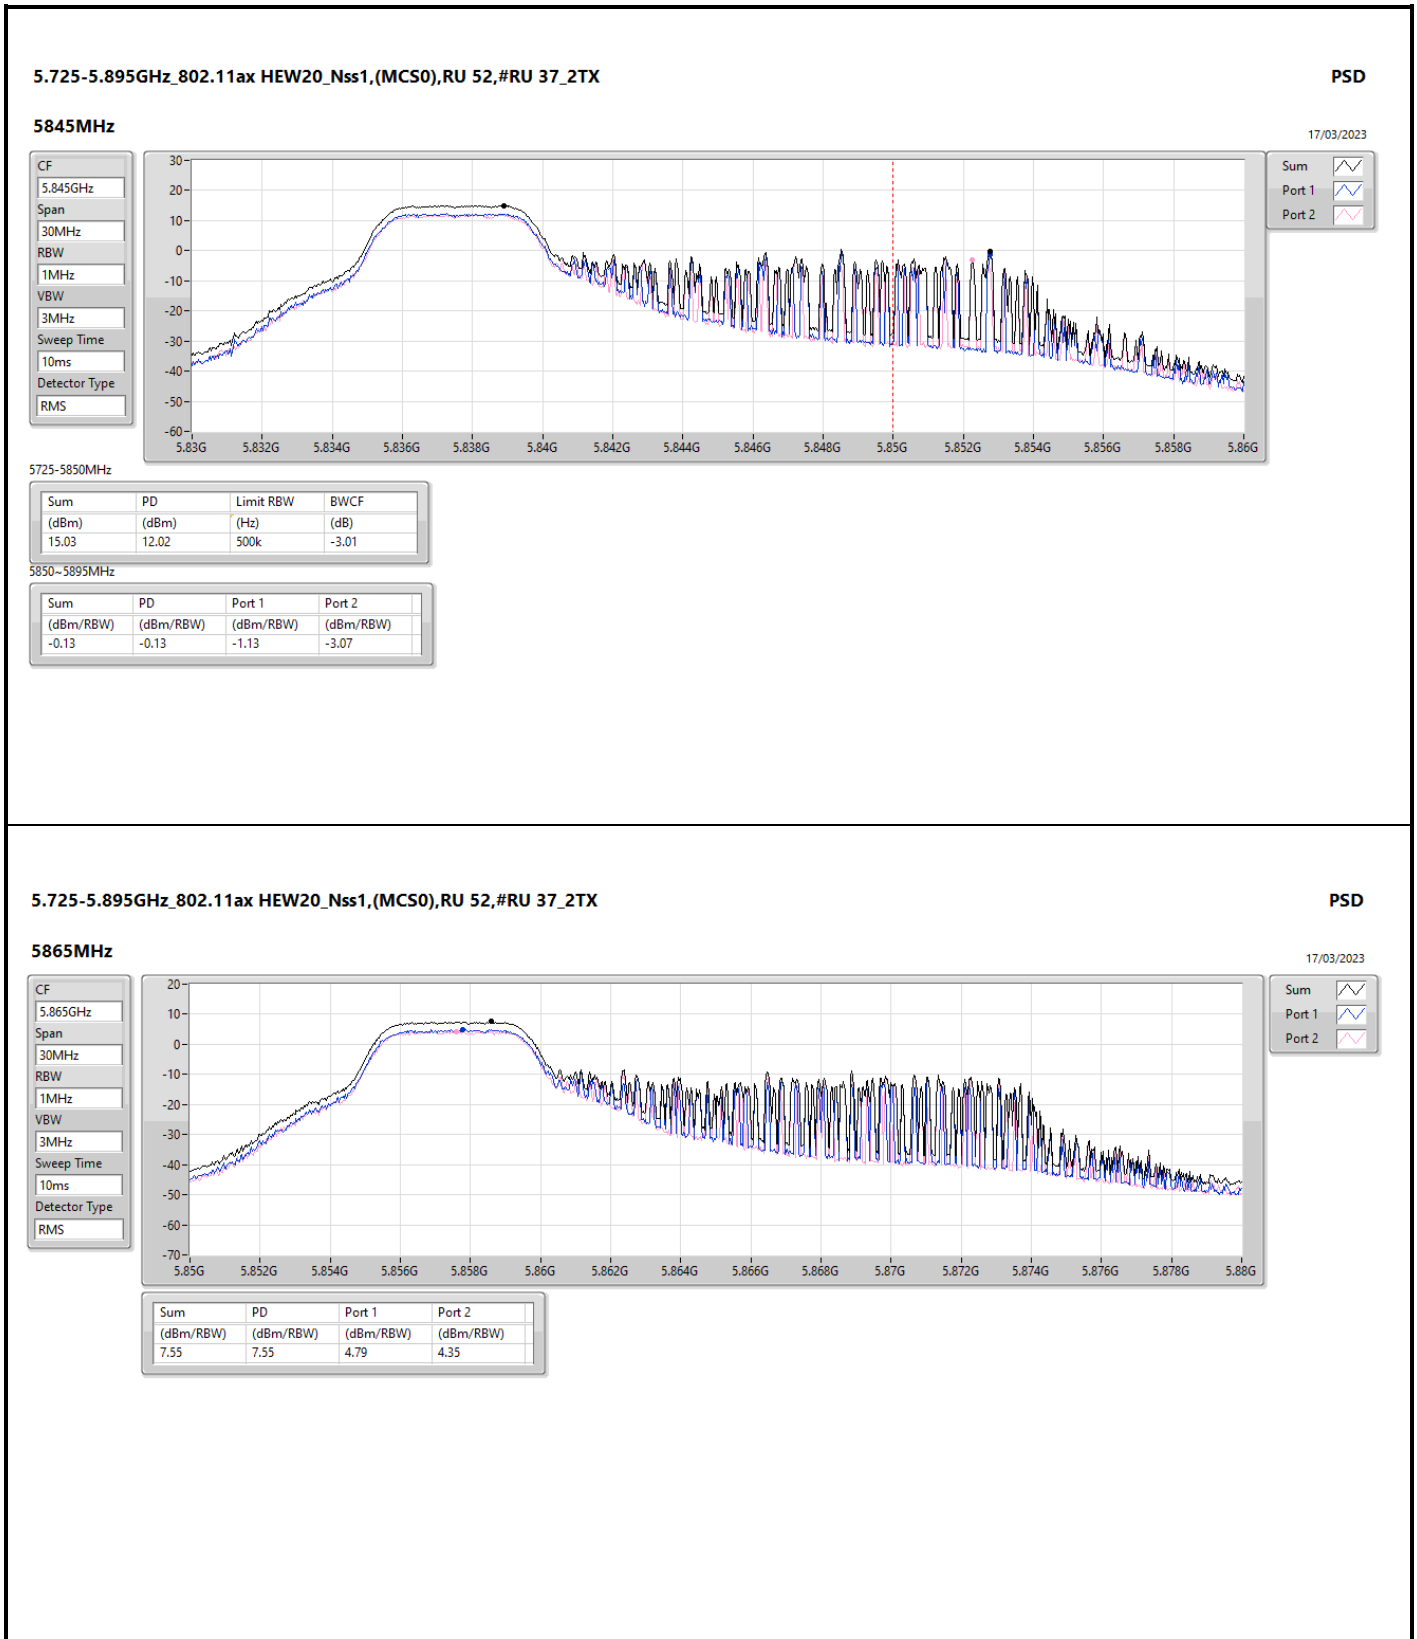

DG = Directional Gain; RBW = 500kHz for 5.725-5.85GHz band / 1MHz for other band;  
 PD = trace bin-by-bin of each transmits port summing can be performed maximum power density; Port X = Port X Power Density;