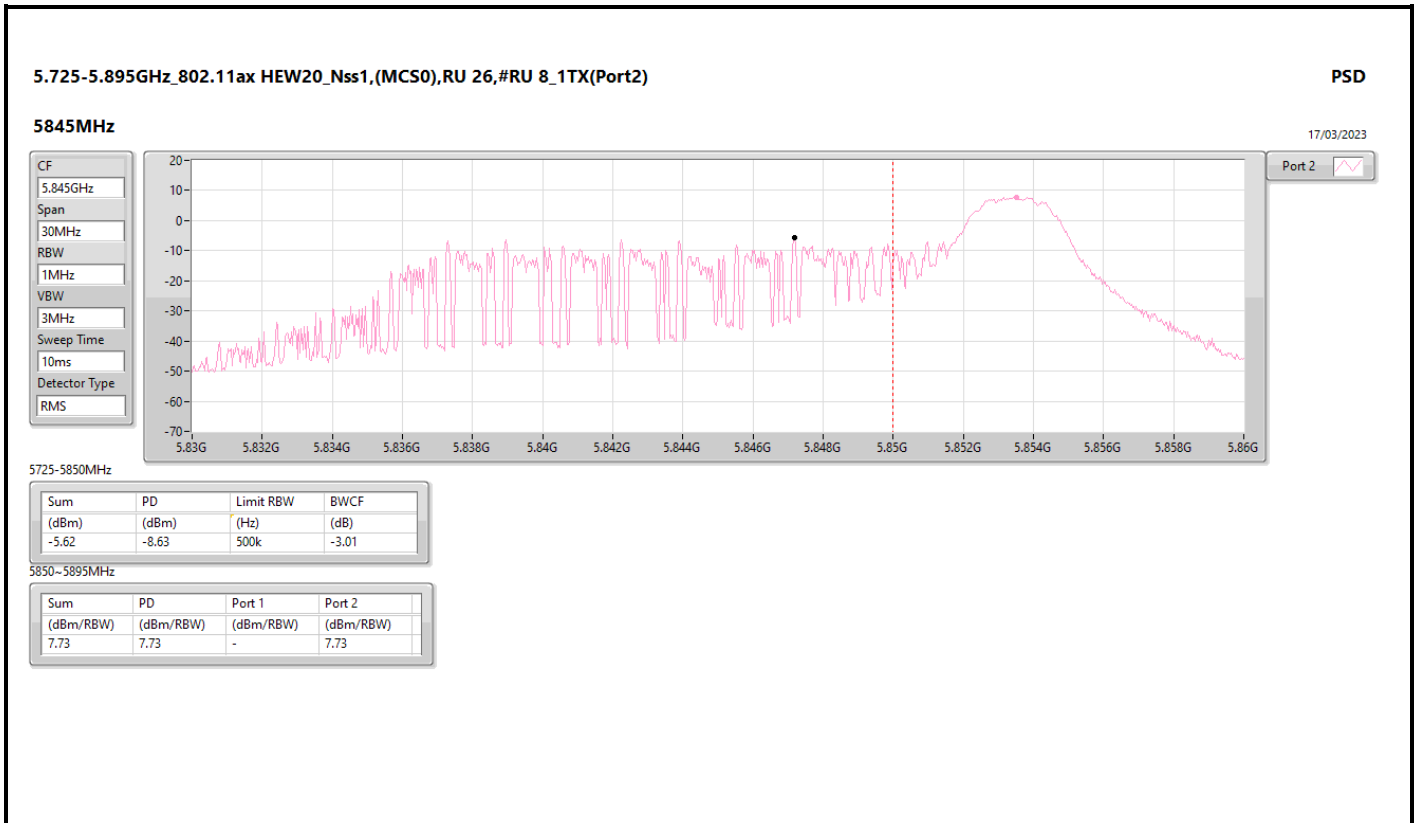

DG = Directional Gain; RBW = 500kHz for 5.725-5.85GHz band / 1MHz for other band;  
 PD = trace bin-by-bin of each transmits port summing can be performed maximum power density; Port X = Port X Power Density;