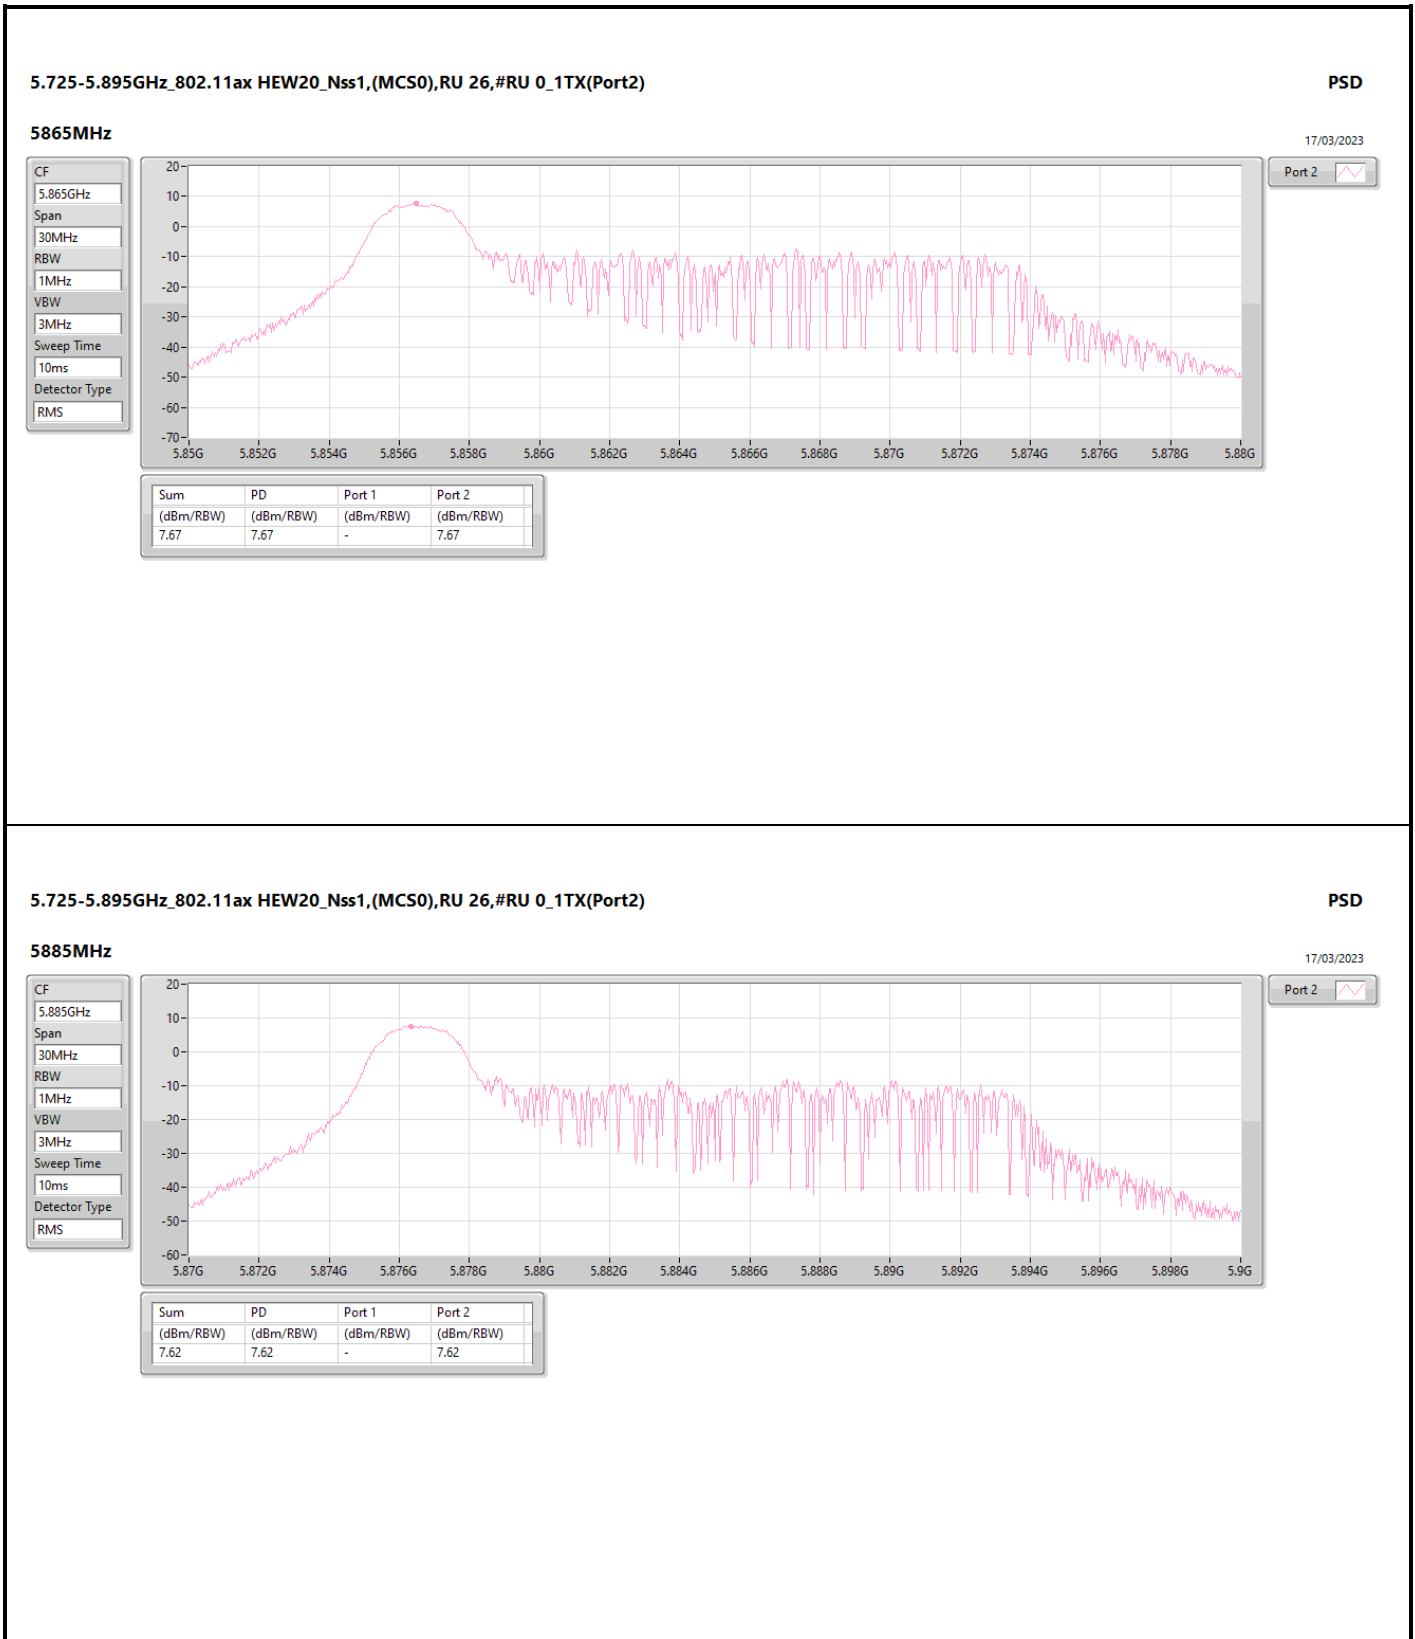

DG = Directional Gain; RBW = 500kHz for 5.725-5.85GHz band / 1MHz for other band;  
 PD = trace bin-by-bin of each transmits port summing can be performed maximum power density; Port X = Port X Power Density;