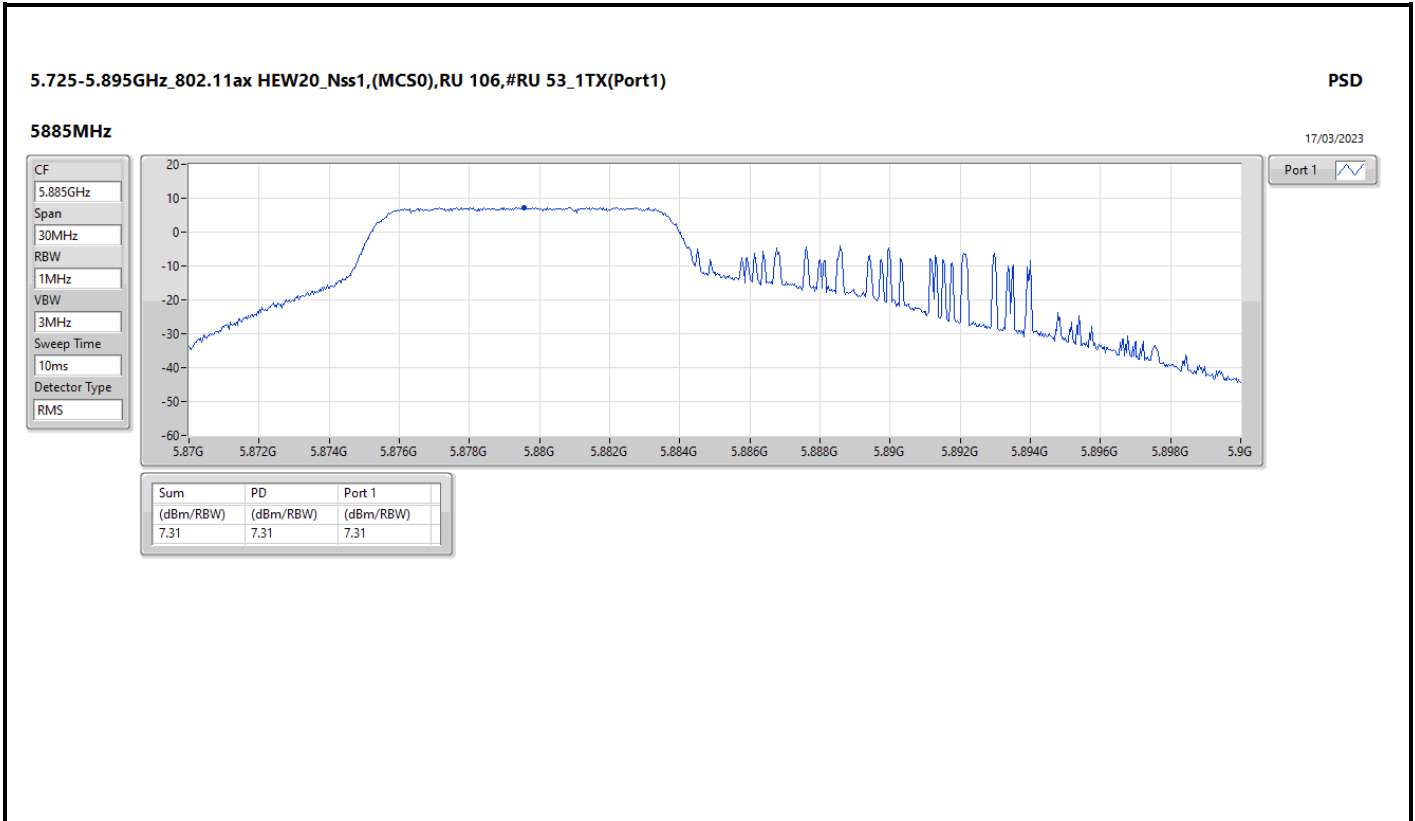

DG = Directional Gain; RBW = 500kHz for 5.725-5.85GHz band / 1MHz for other band;  
 PD = trace bin-by-bin of each transmits port summing can be performed maximum power density; Port X = Port X Power Density;