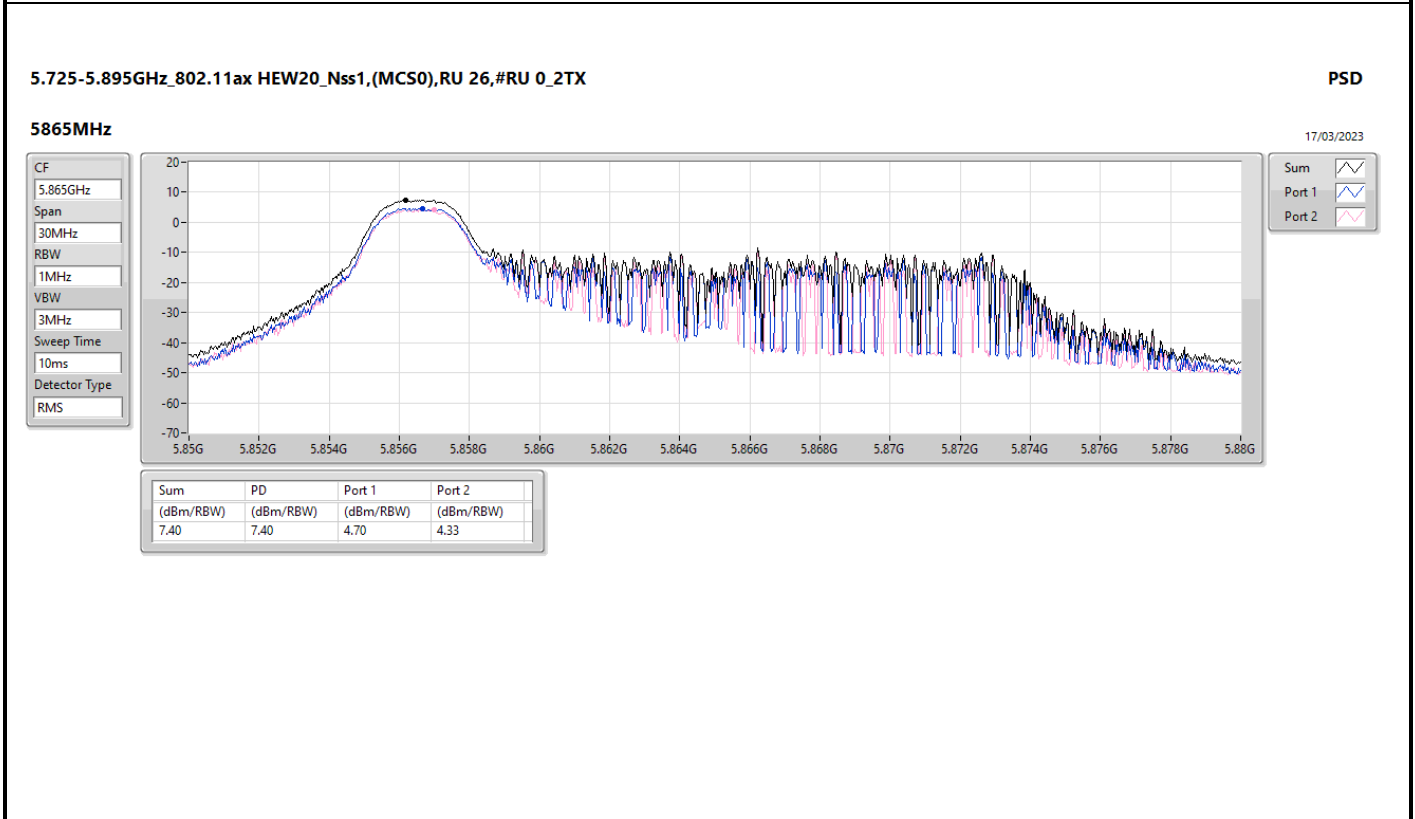

DG = Directional Gain; RBW = 500kHz for 5.725-5.85GHz band / 1MHz for other band;  
 PD = trace bin-by-bin of each transmits port summing can be performed maximum power density; Port X = Port X Power Density;