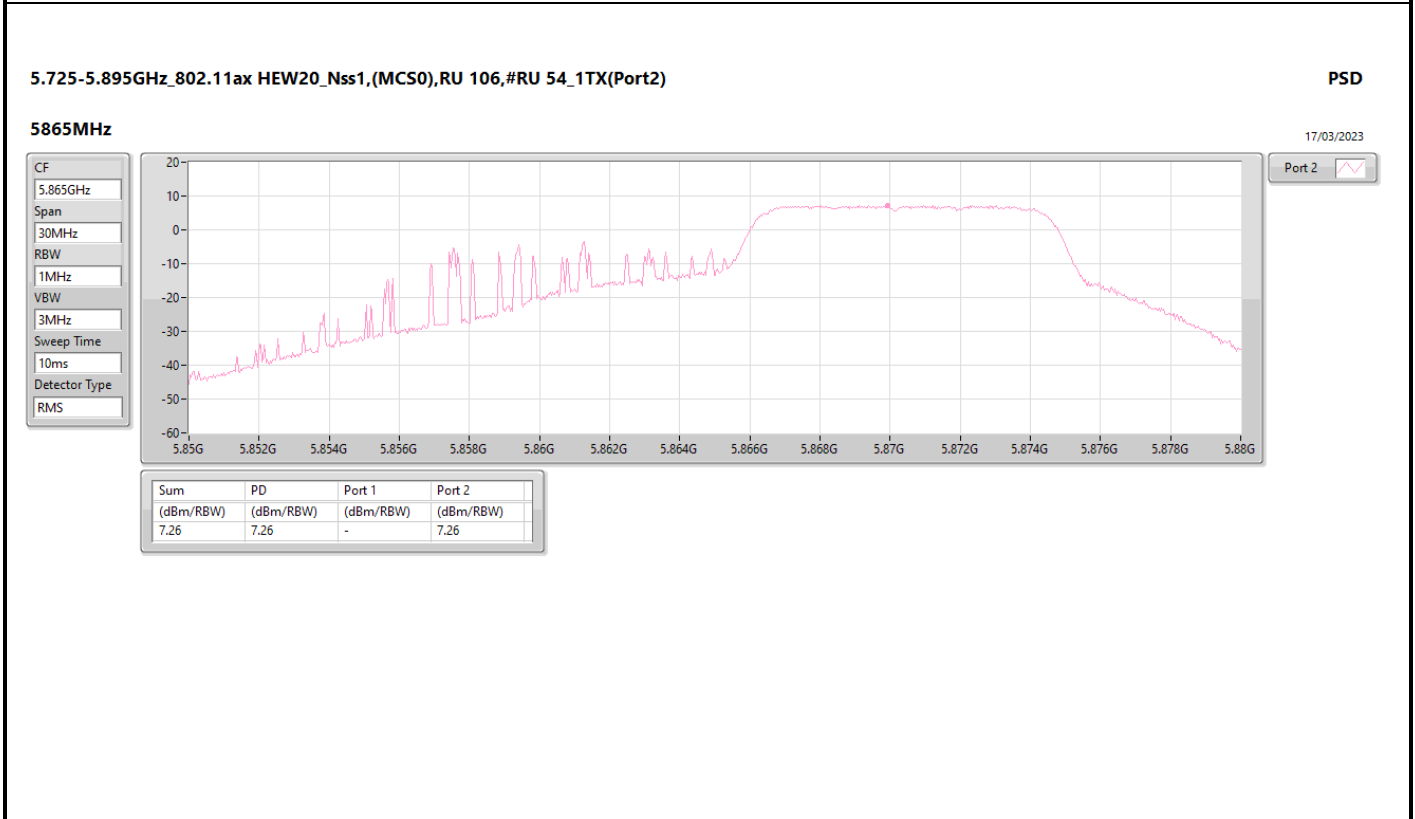

DG = Directional Gain; RBW = 500kHz for 5.725-5.85GHz band / 1MHz for other band;  
 PD = trace bin-by-bin of each transmits port summing can be performed maximum power density; Port X = Port X Power Density;