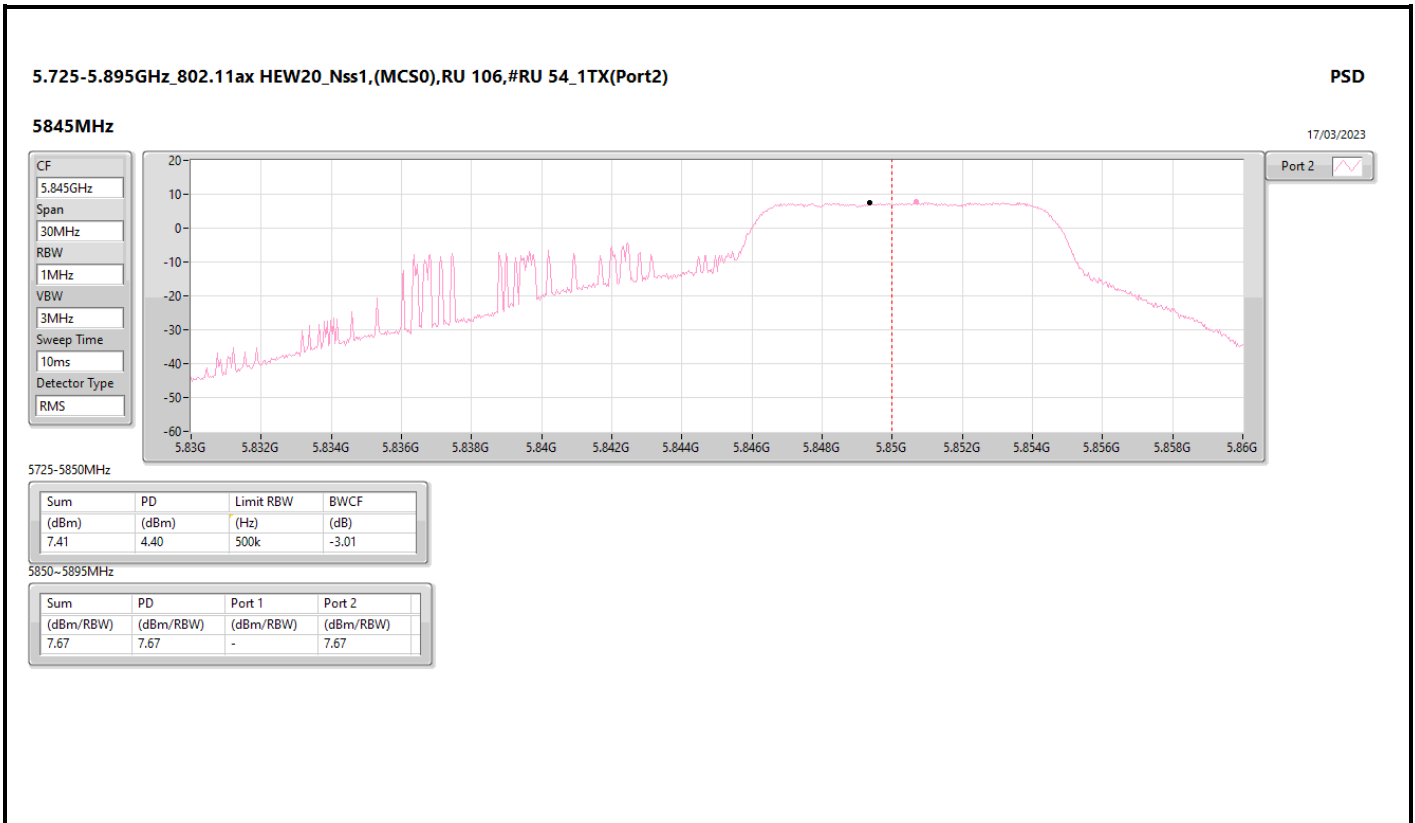

DG = Directional Gain; RBW = 500kHz for 5.725-5.85GHz band / 1MHz for other band;  
 PD = trace bin-by-bin of each transmits port summing can be performed maximum power density; Port X = Port X Power Density;