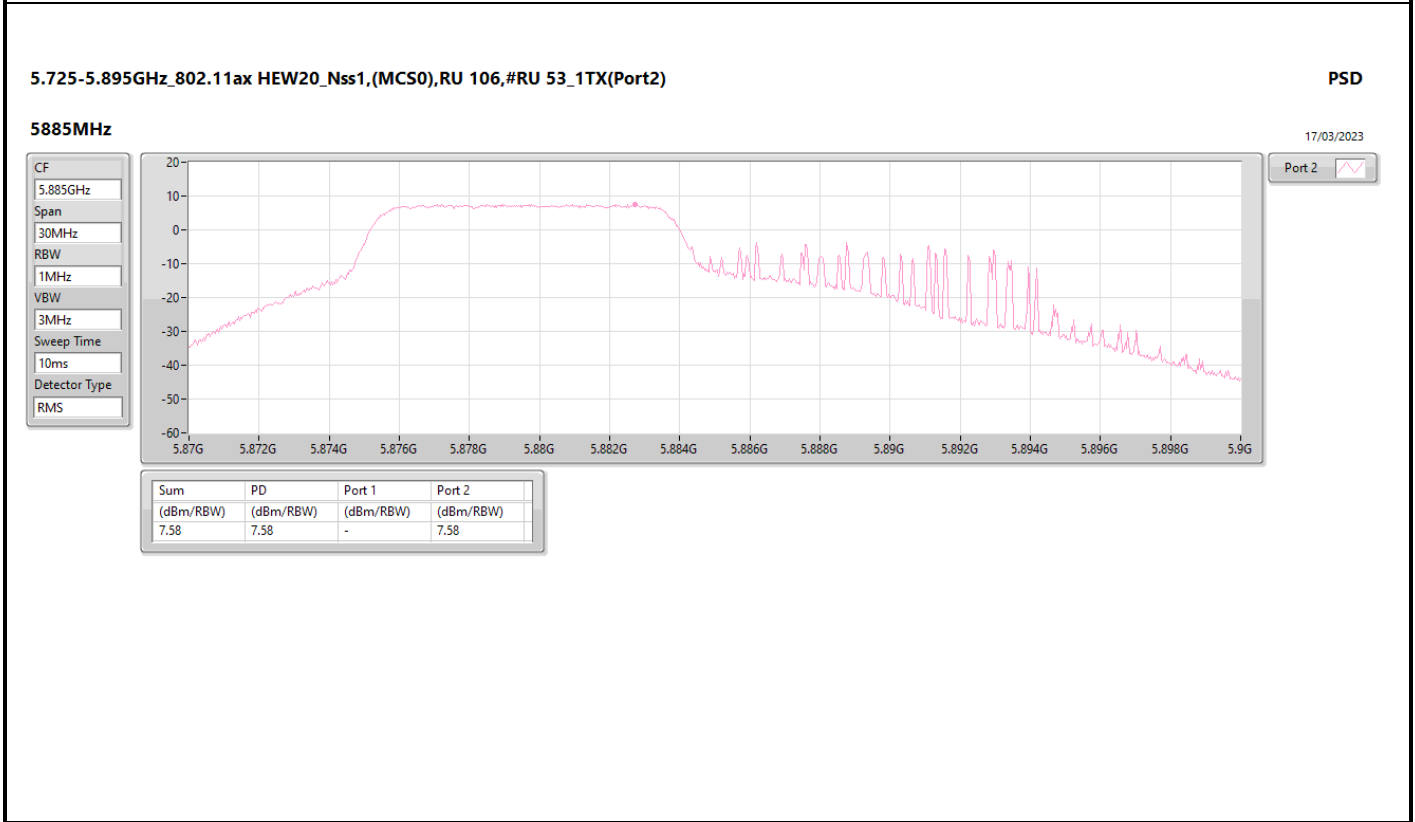

DG = Directional Gain; RBW = 500kHz for 5.725-5.85GHz band / 1MHz for other band;  
 PD = trace bin-by-bin of each transmits port summing can be performed maximum power density; Port X = Port X Power Density;