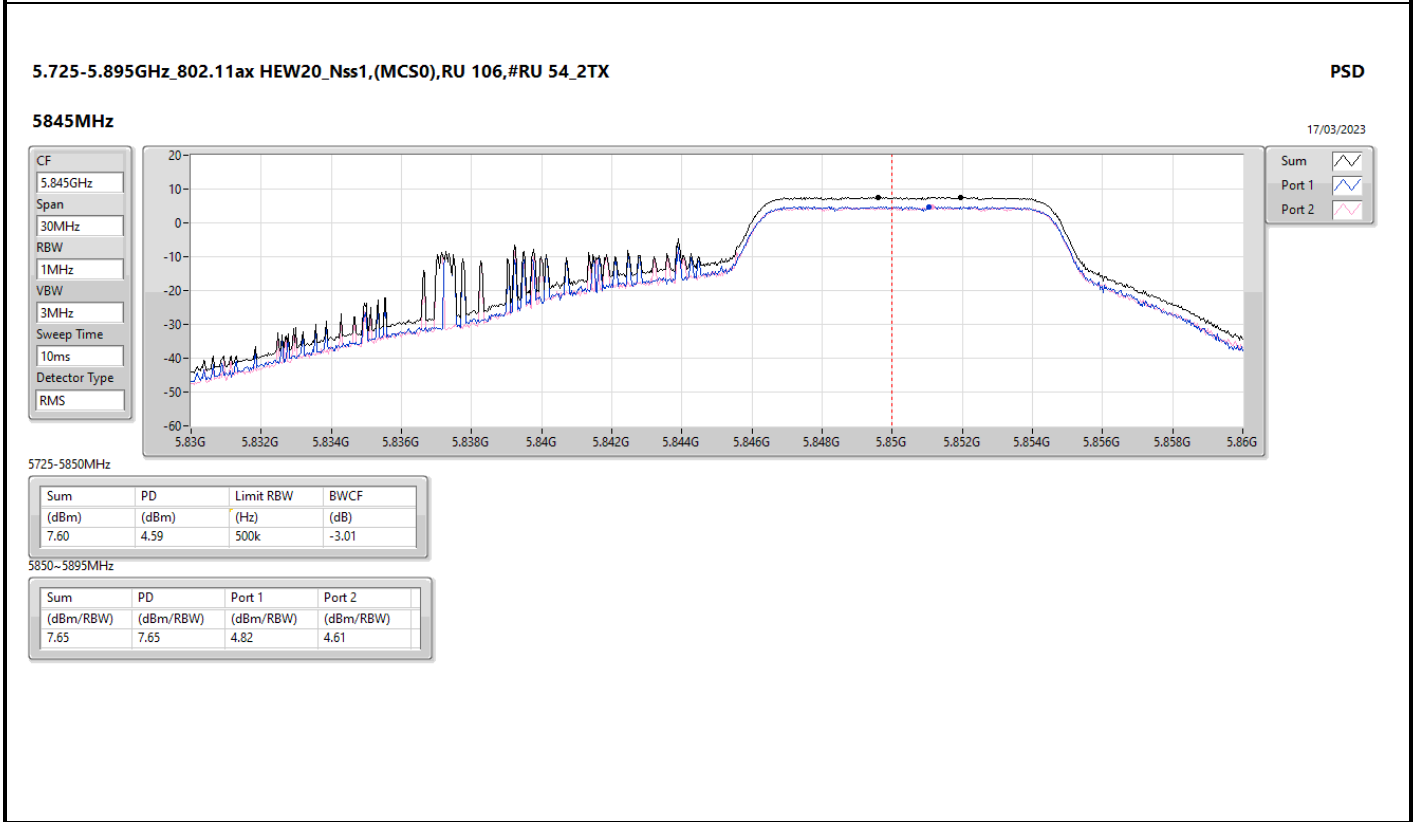

DG = Directional Gain; RBW = 500kHz for 5.725-5.85GHz band / 1MHz for other band;  
 PD = trace bin-by-bin of each transmits port summing can be performed maximum power density; Port X = Port X Power Density;