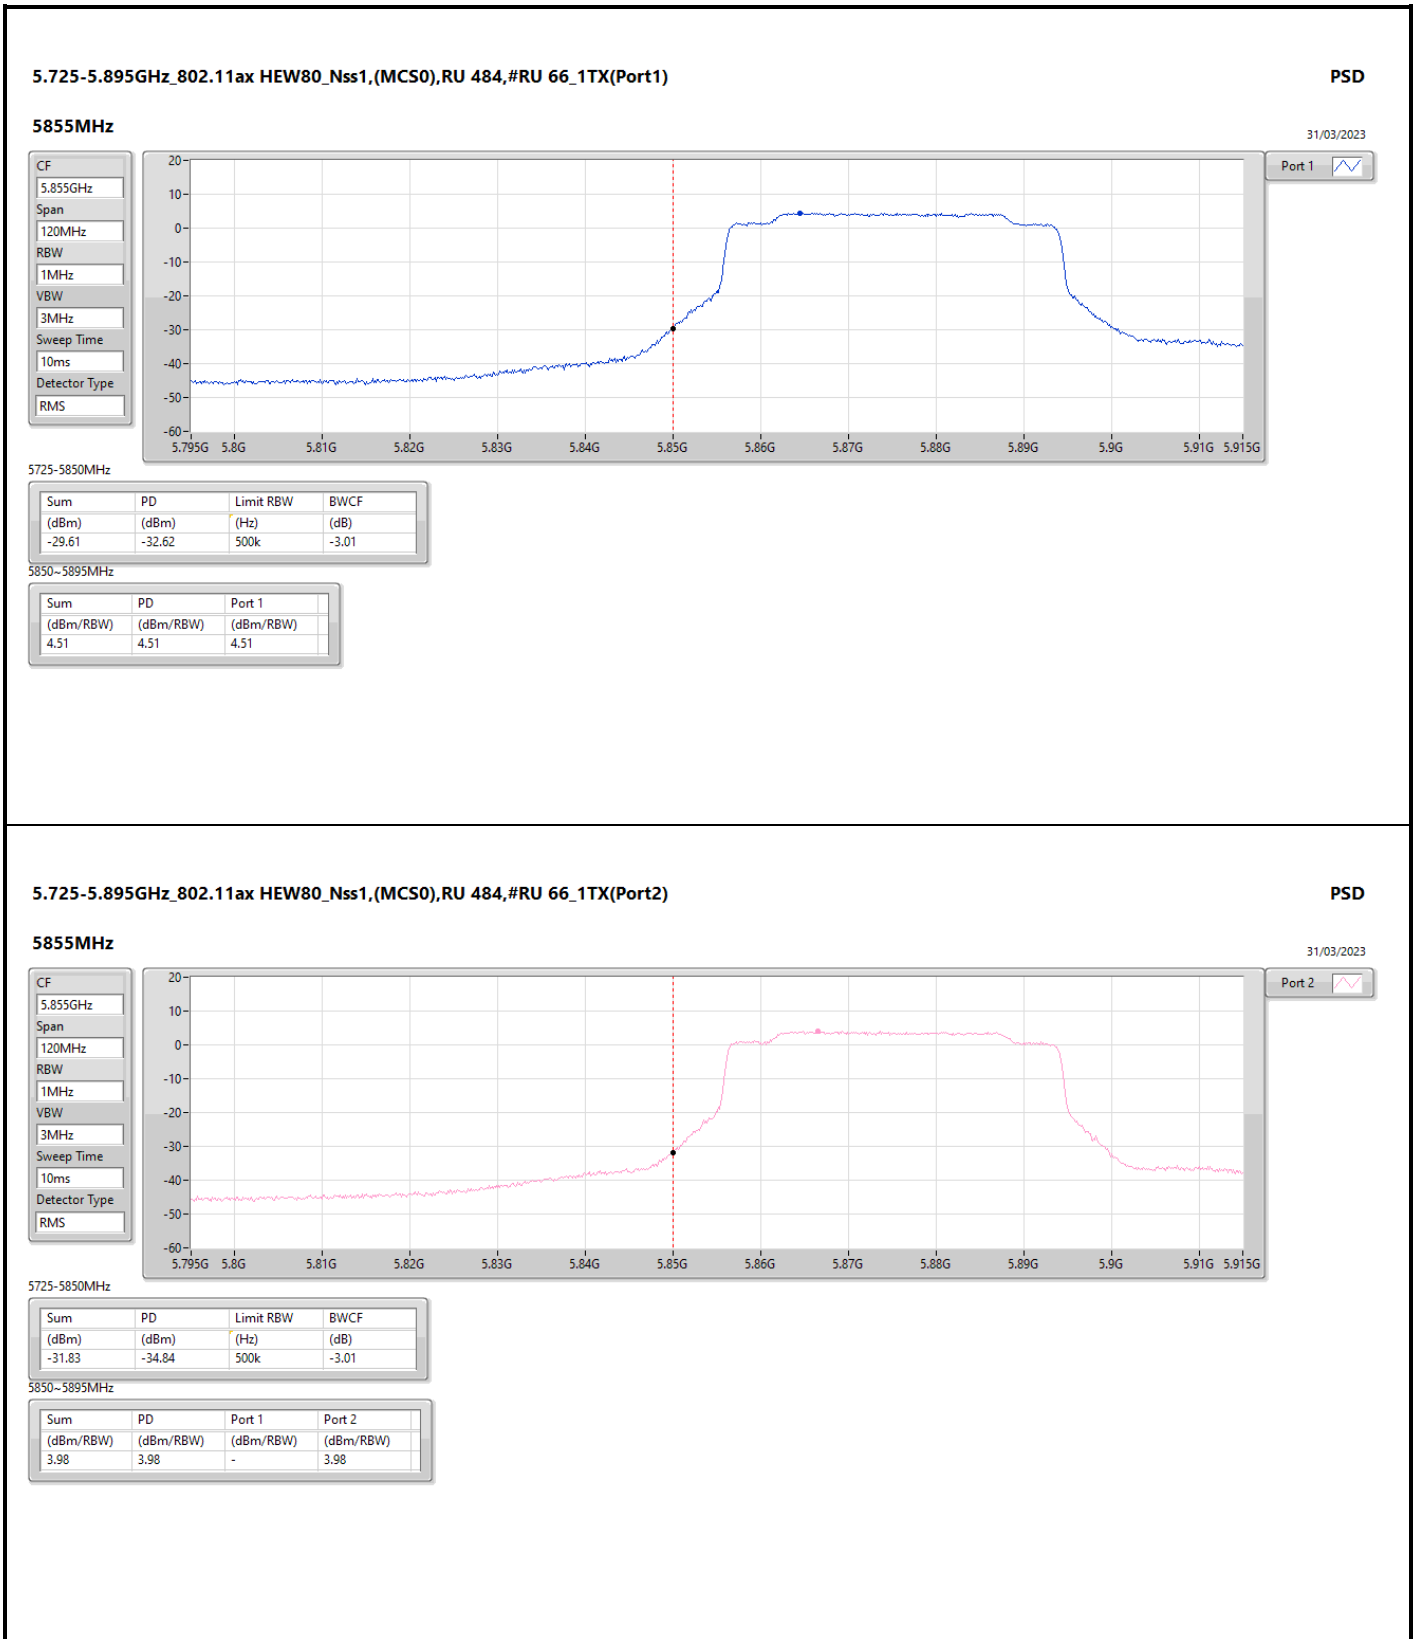

DG = Directional Gain; RBW = 500kHz for 5.725-5.85GHz band / 1MHz for other band;  
 PD = trace bin-by-bin of each transmits port summing can be performed maximum power density; Port X = Port X Power Density;