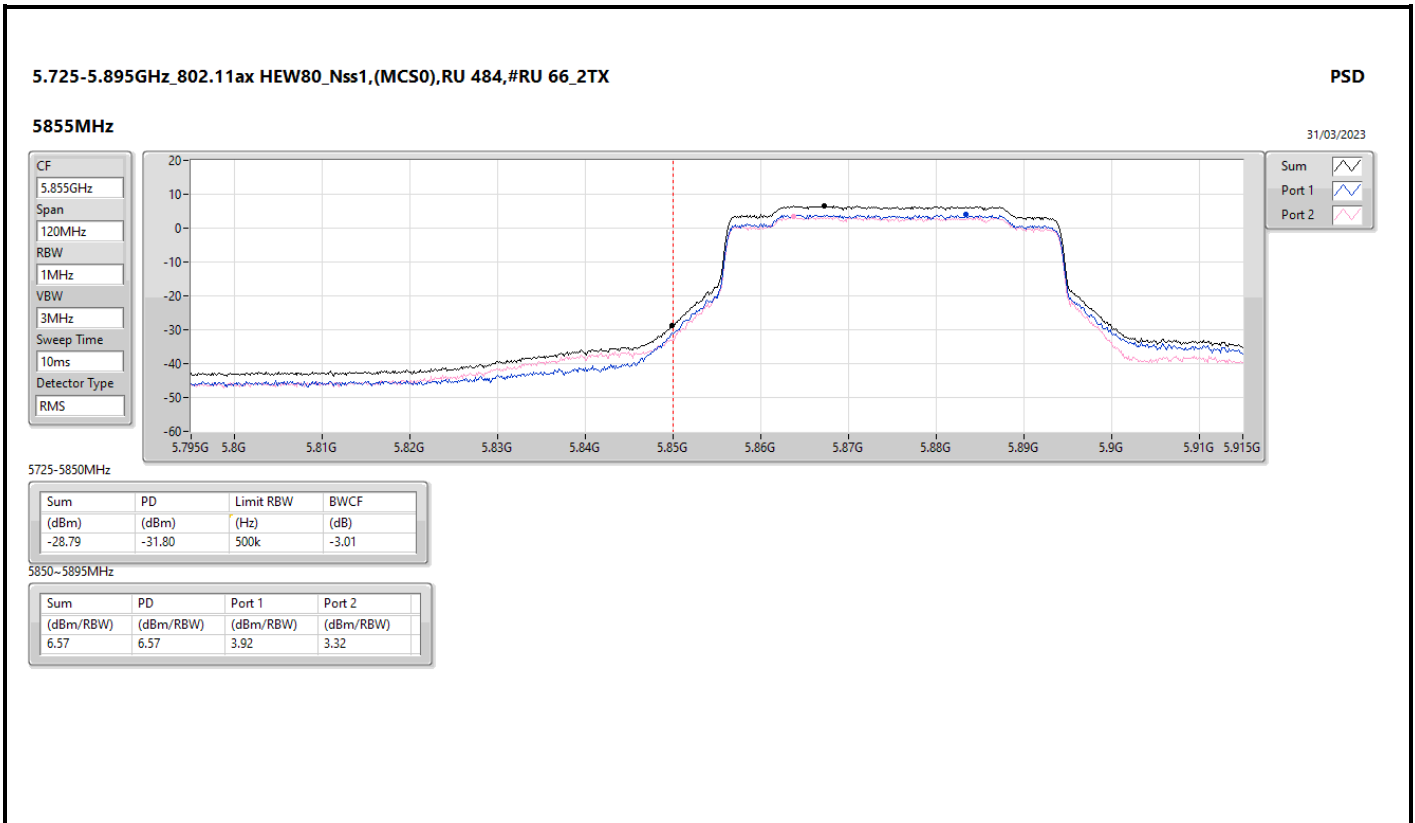

DG = Directional Gain; RBW = 500kHz for 5.725-5.85GHz band / 1MHz for other band;  
 PD = trace bin-by-bin of each transmits port summing can be performed maximum power density; Port X = Port X Power Density;