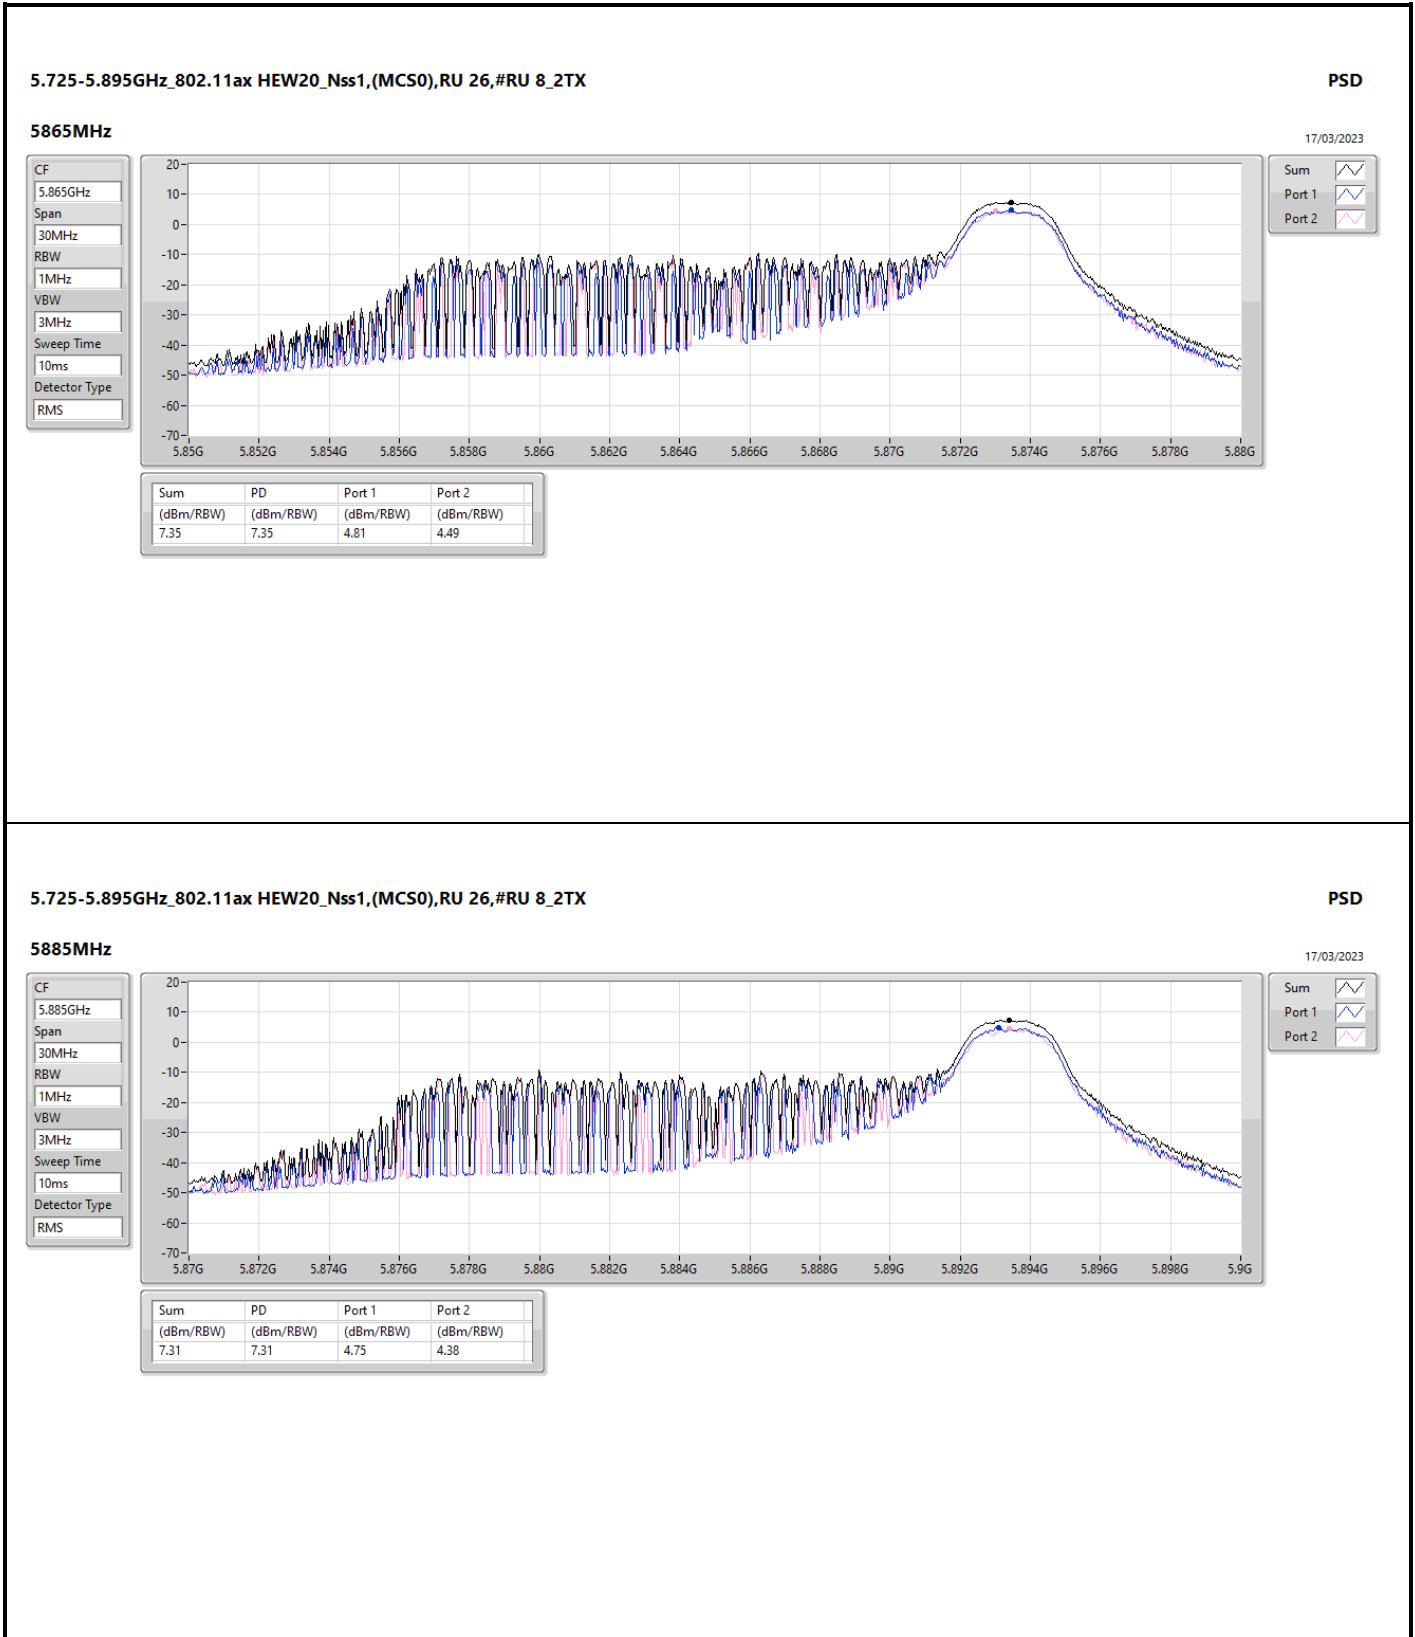

DG = Directional Gain; RBW = 500kHz for 5.725-5.85GHz band / 1MHz for other band;  
 PD = trace bin-by-bin of each transmits port summing can be performed maximum power density; Port X = Port X Power Density;