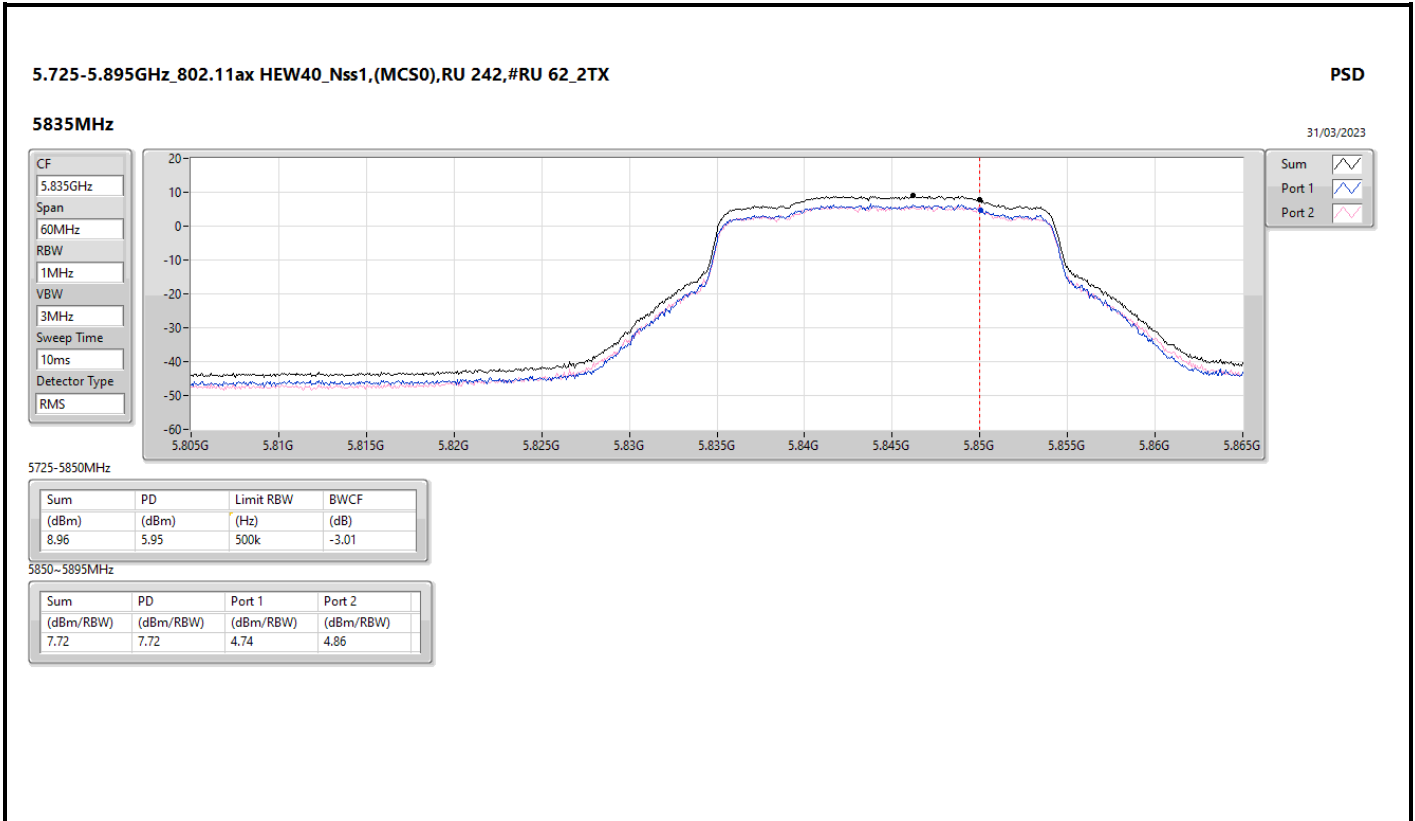

DG = Directional Gain; RBW = 500kHz for 5.725-5.85GHz band / 1MHz for other band;  
 PD = trace bin-by-bin of each transmits port summing can be performed maximum power density; Port X = Port X Power Density;