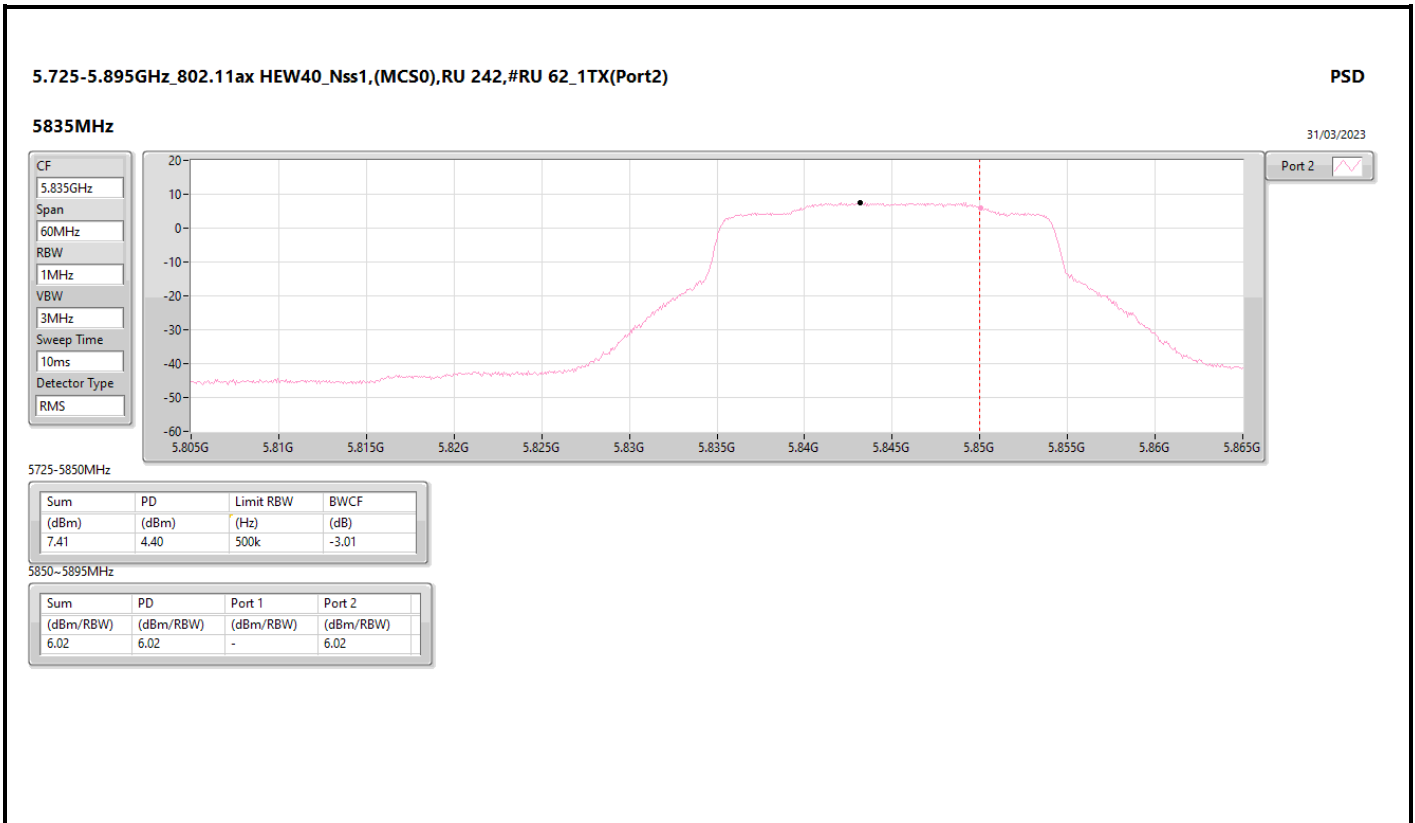

DG = Directional Gain; RBW = 500kHz for 5.725-5.85GHz band / 1MHz for other band;  
 PD = trace bin-by-bin of each transmits port summing can be performed maximum power density; Port X = Port X Power Density;