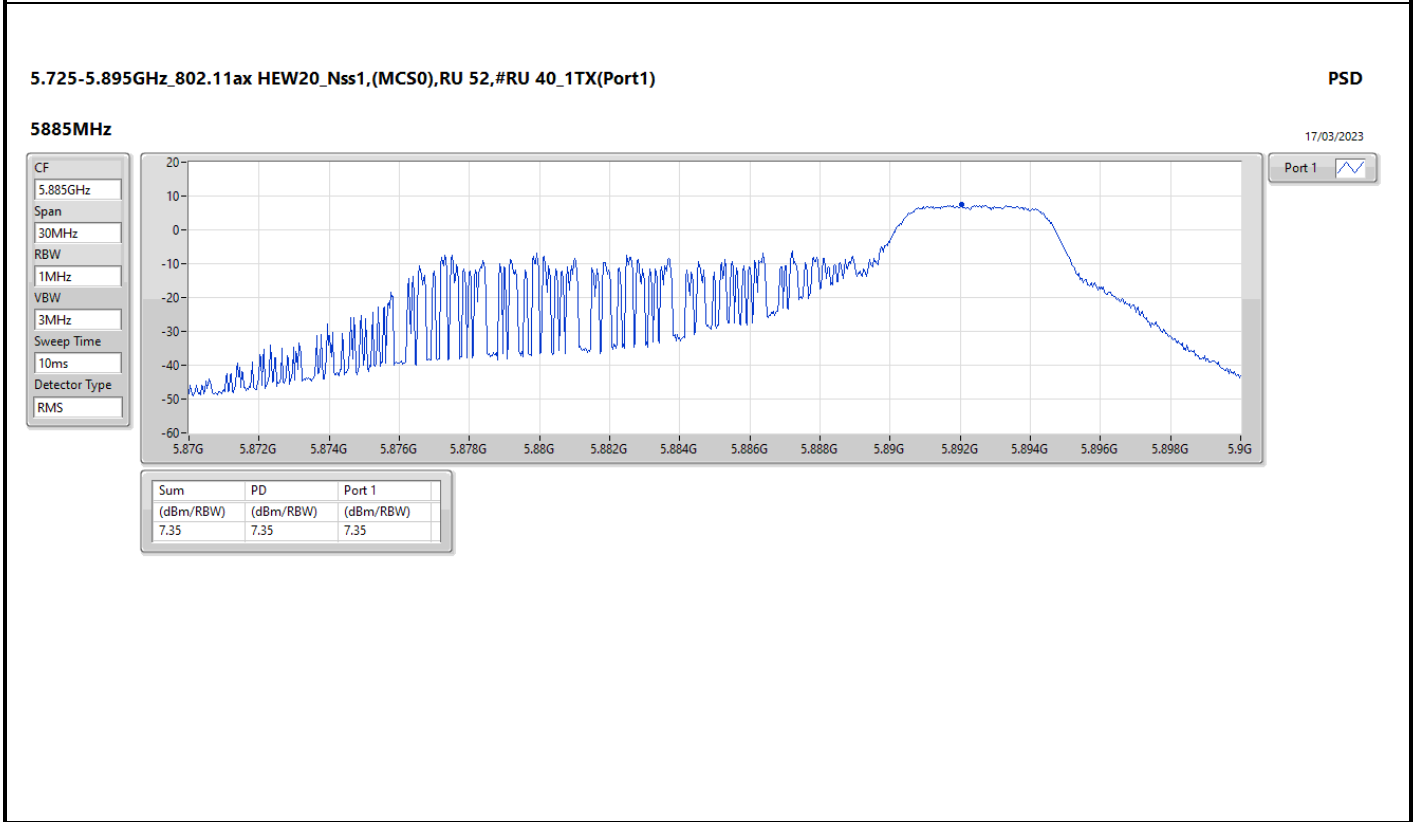

DG = Directional Gain; RBW = 500kHz for 5.725-5.85GHz band / 1MHz for other band;  
 PD = trace bin-by-bin of each transmits port summing can be performed maximum power density; Port X = Port X Power Density;