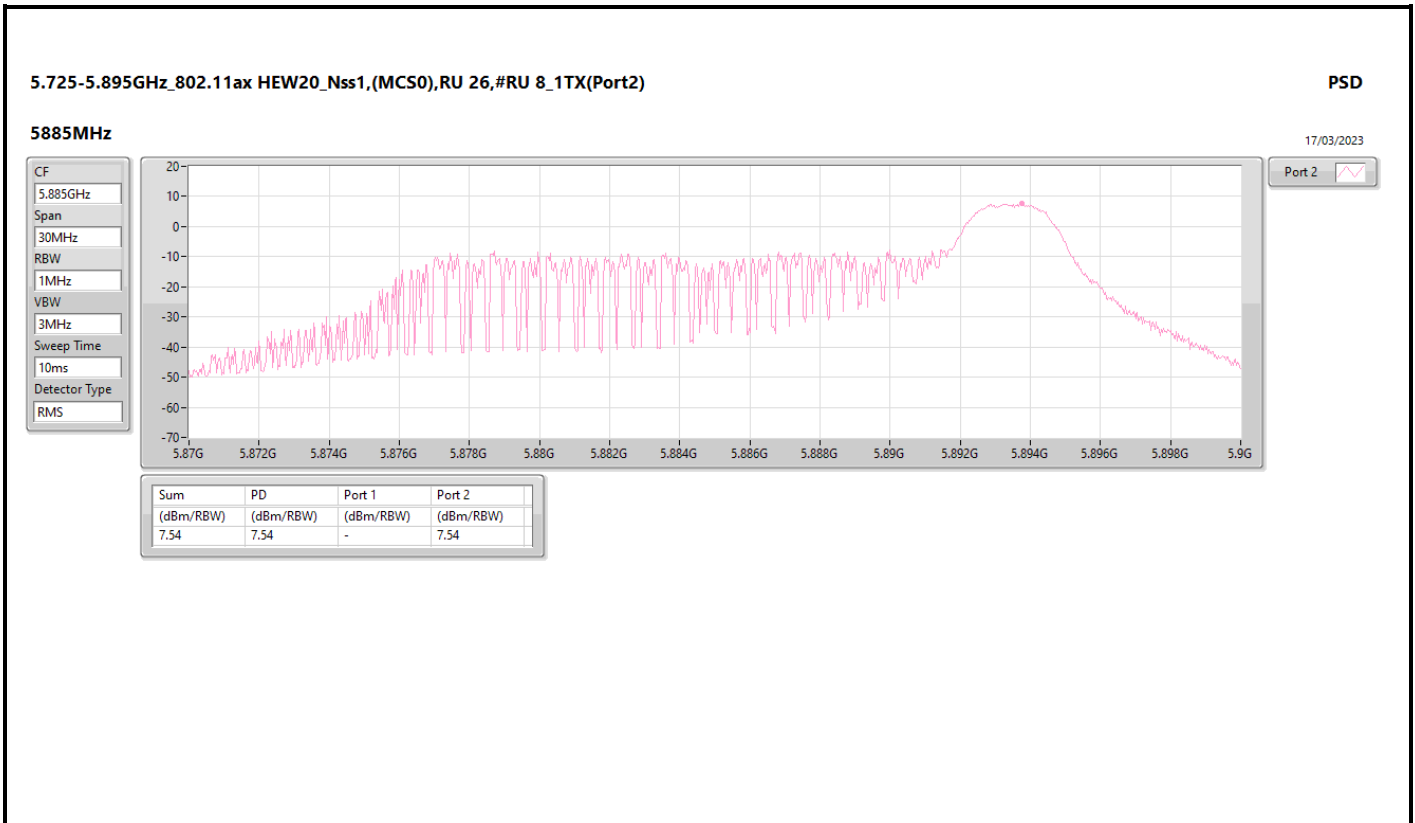

DG = Directional Gain; RBW = 500kHz for 5.725-5.85GHz band / 1MHz for other band;  
 PD = trace bin-by-bin of each transmits port summing can be performed maximum power density; Port X = Port X Power Density;