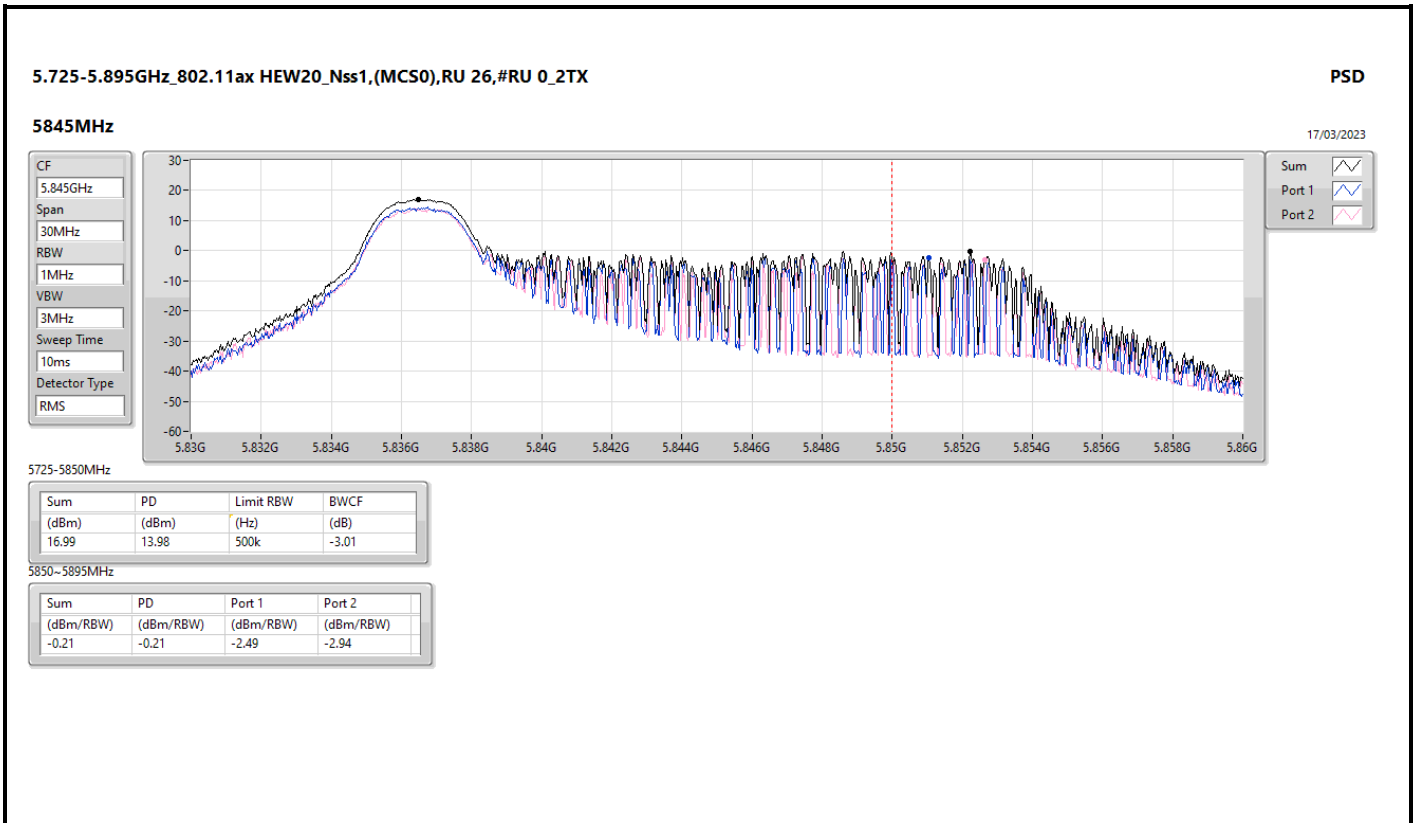

DG = Directional Gain; RBW = 500kHz for 5.725-5.85GHz band / 1MHz for other band;  
 PD = trace bin-by-bin of each transmits port summing can be performed maximum power density; Port X = Port X Power Density;