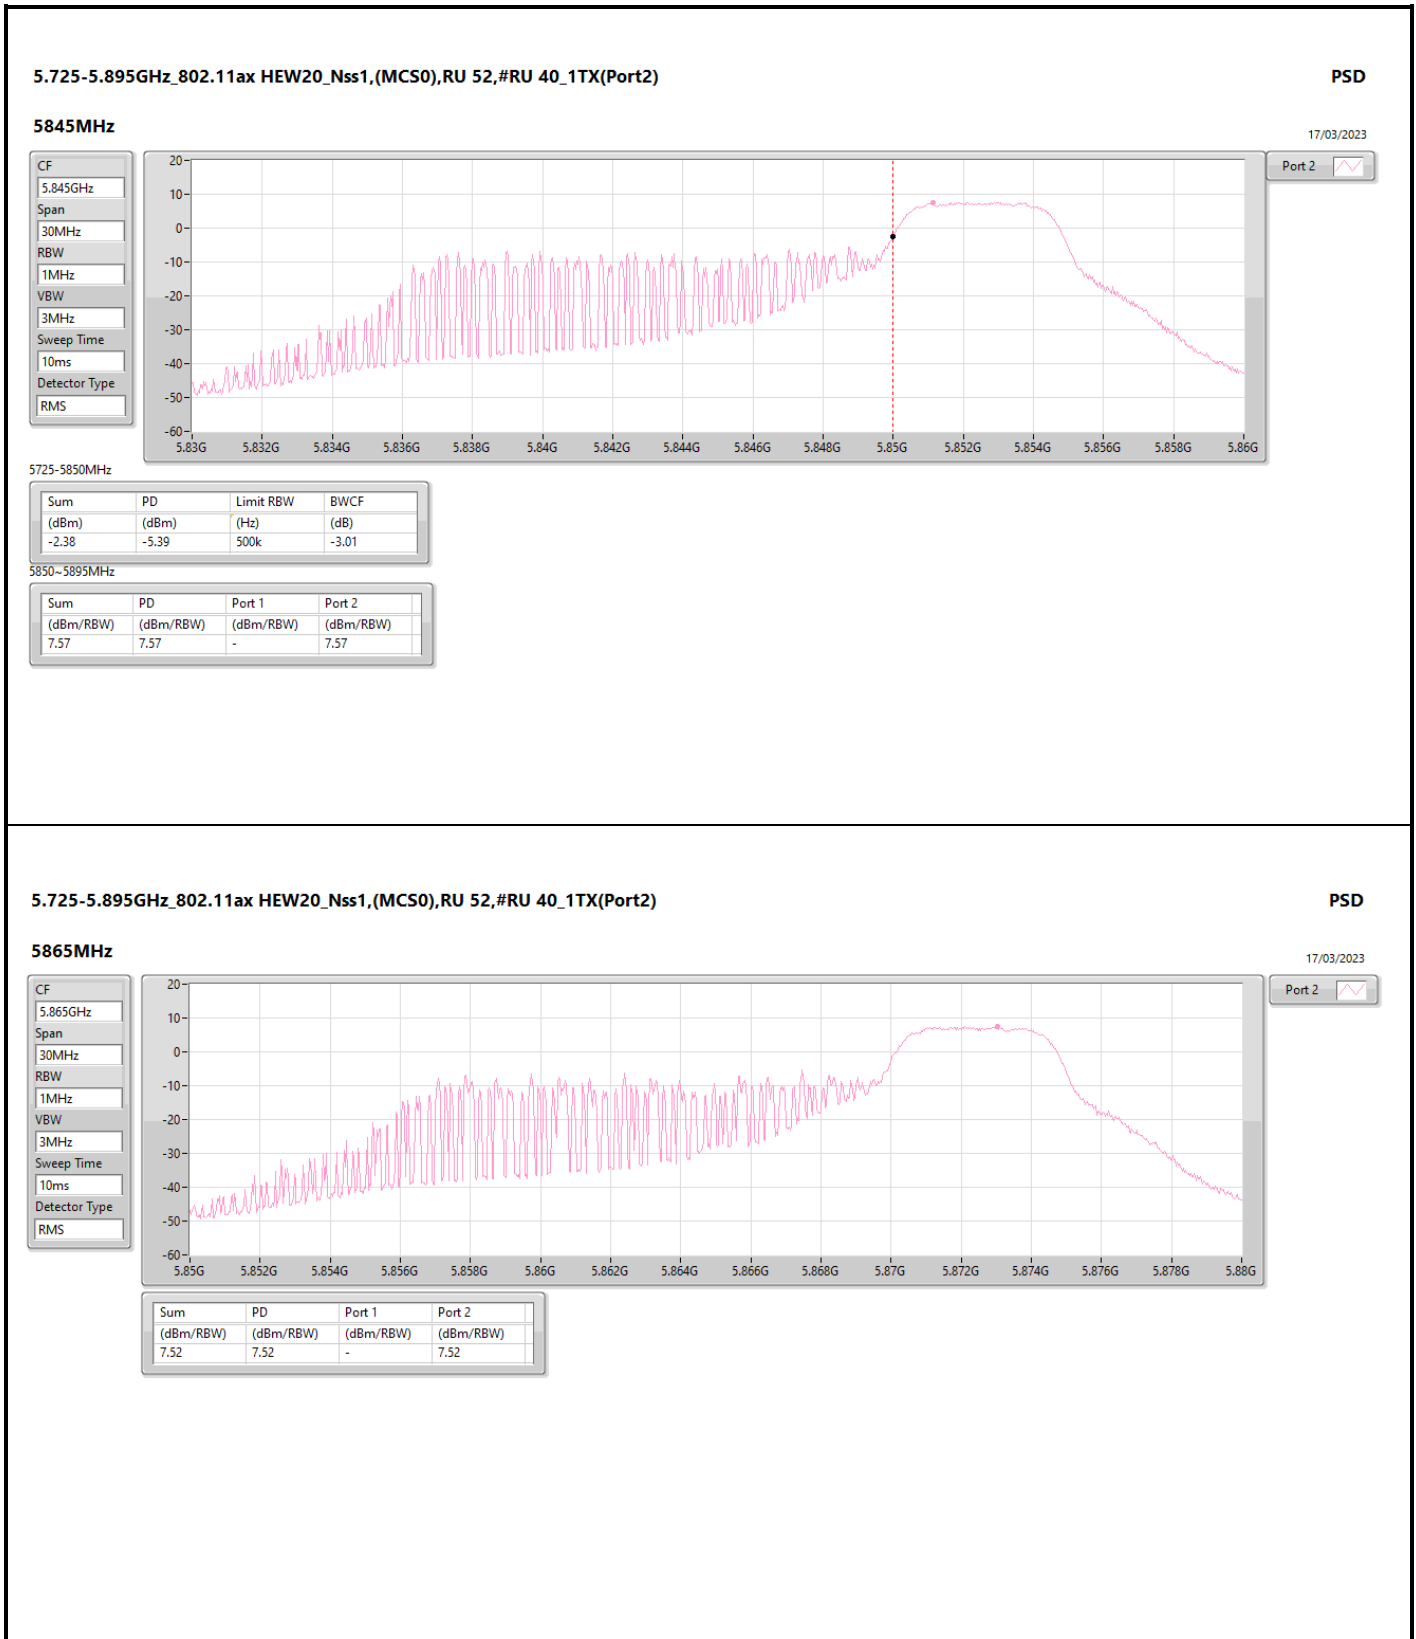

DG = Directional Gain; RBW = 500kHz for 5.725-5.85GHz band / 1MHz for other band;  
 PD = trace bin-by-bin of each transmits port summing can be performed maximum power density; Port X = Port X Power Density;