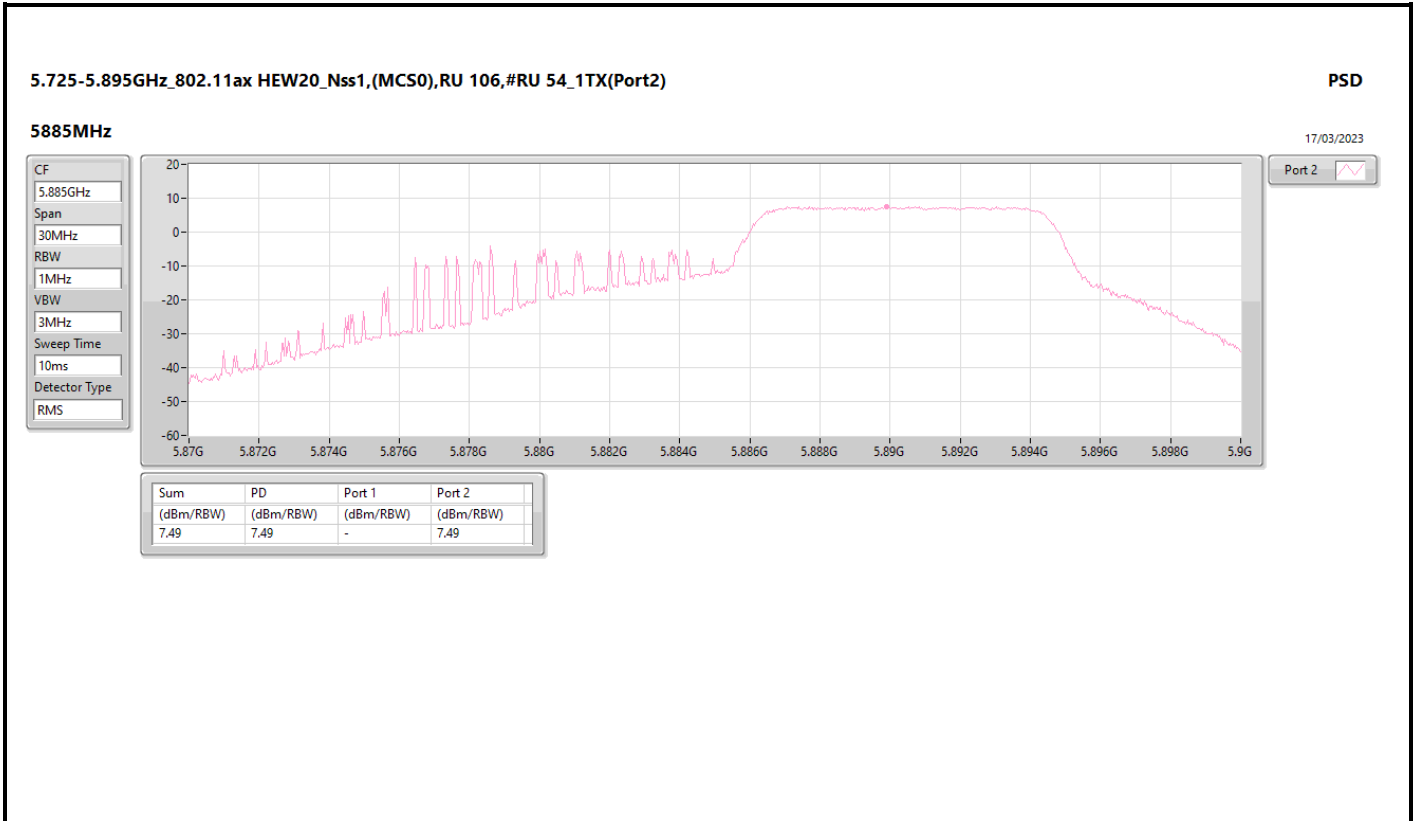

DG = Directional Gain; RBW = 500kHz for 5.725-5.85GHz band / 1MHz for other band;  
 PD = trace bin-by-bin of each transmits port summing can be performed maximum power density; Port X = Port X Power Density;