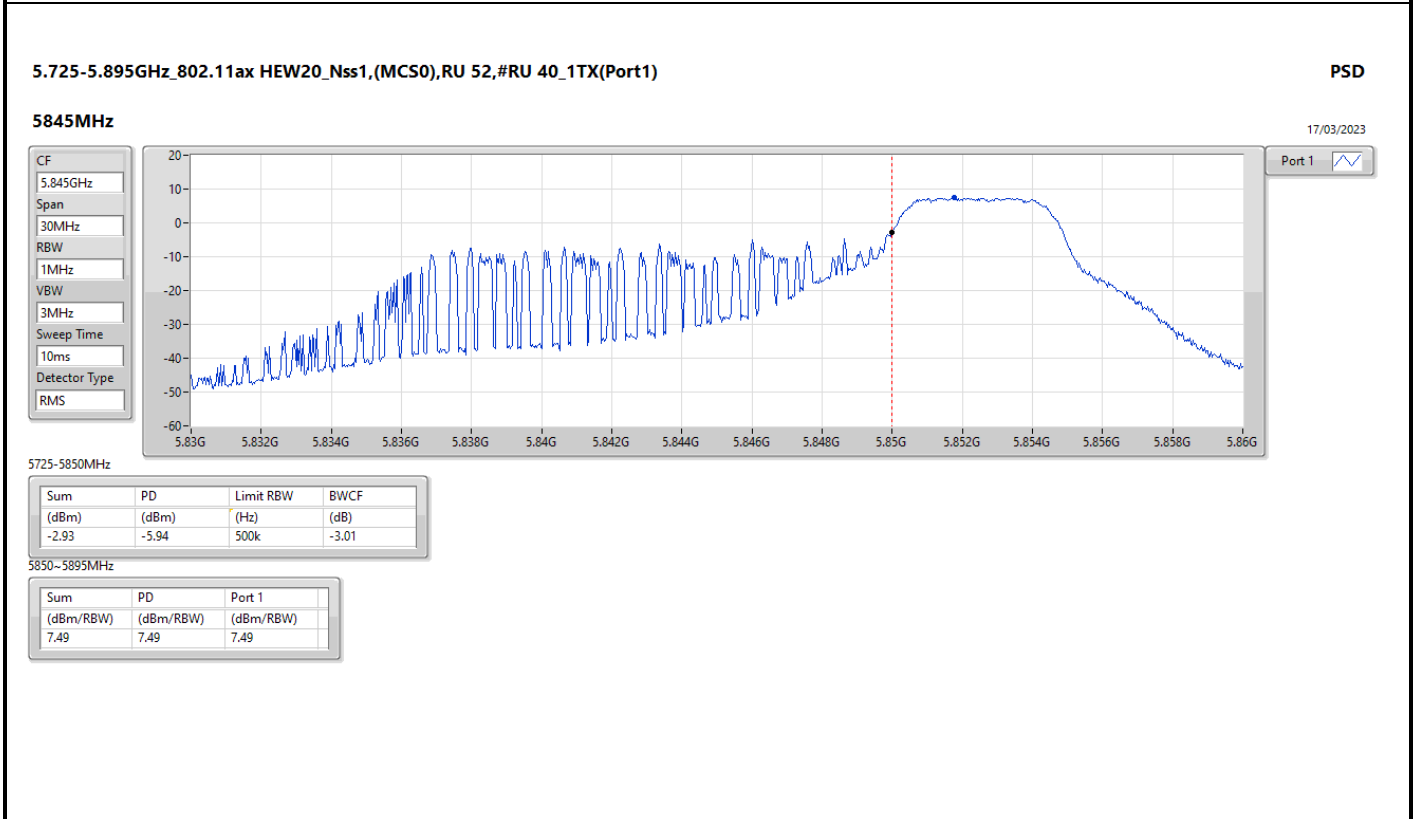

DG = Directional Gain; RBW = 500kHz for 5.725-5.85GHz band / 1MHz for other band;  
 PD = trace bin-by-bin of each transmits port summing can be performed maximum power density; Port X = Port X Power Density;