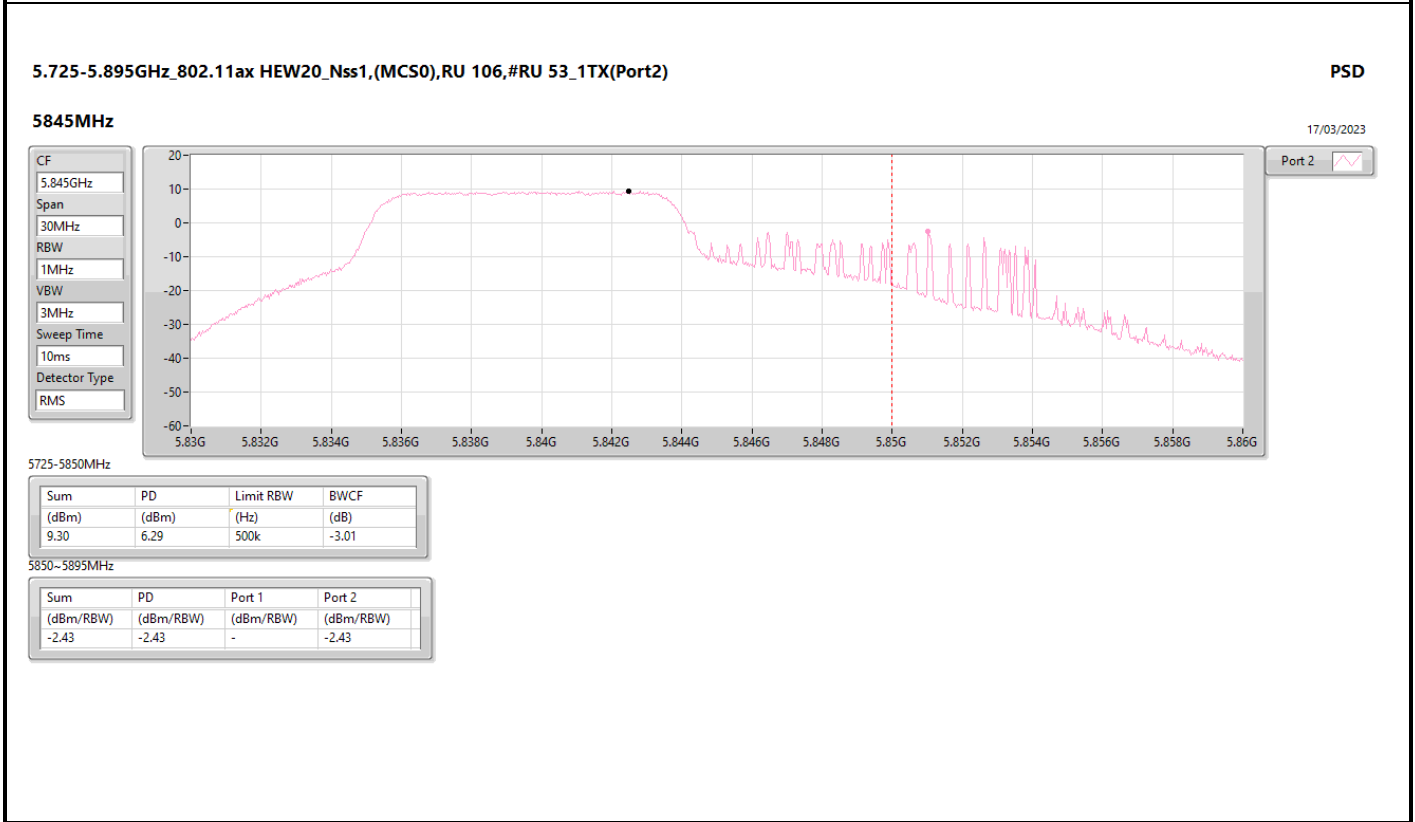

DG = Directional Gain; RBW = 500kHz for 5.725-5.85GHz band / 1MHz for other band;  
 PD = trace bin-by-bin of each transmits port summing can be performed maximum power density; Port X = Port X Power Density;