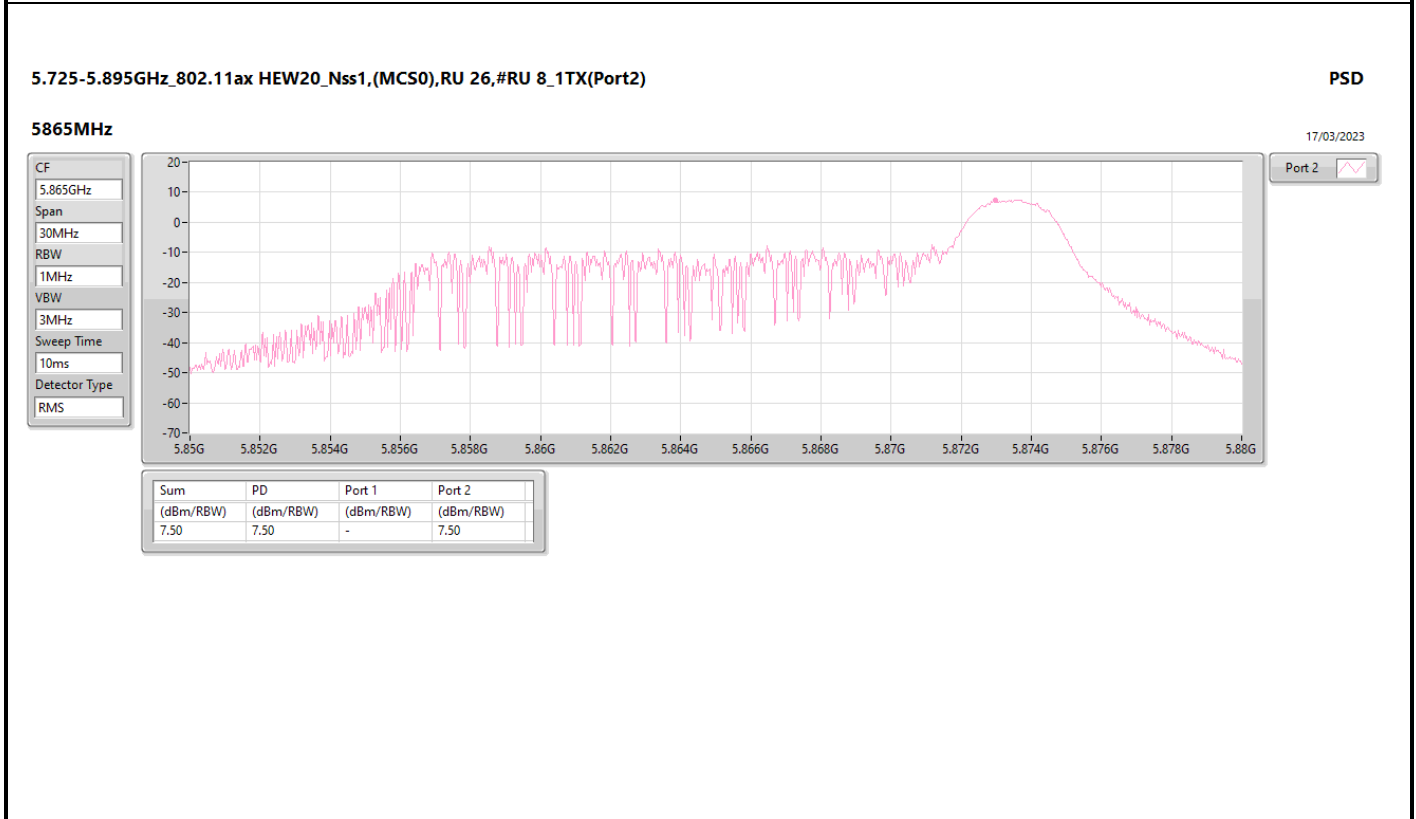

DG = Directional Gain; RBW = 500kHz for 5.725-5.85GHz band / 1MHz for other band;  
 PD = trace bin-by-bin of each transmits port summing can be performed maximum power density; Port X = Port X Power Density;