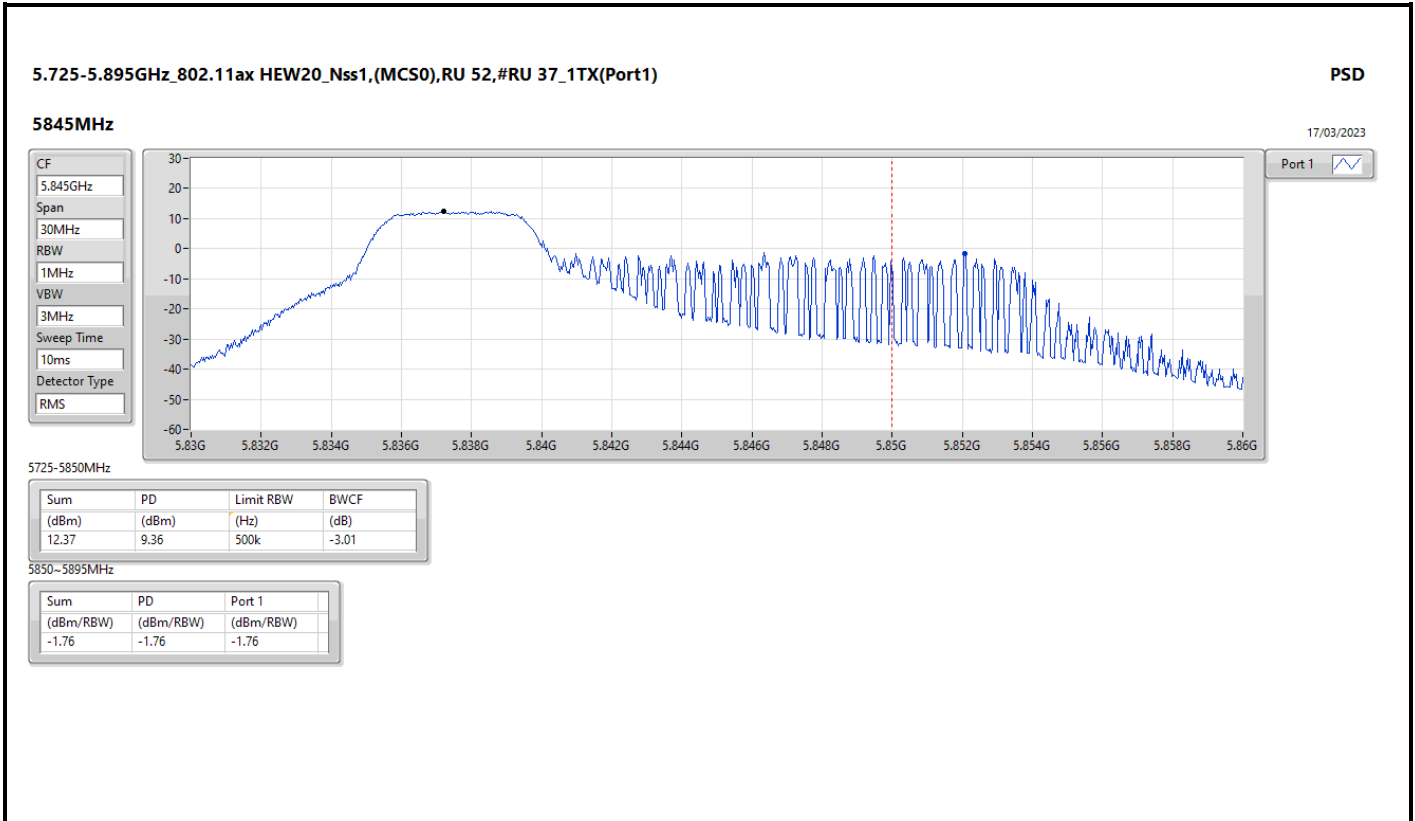

DG = Directional Gain; RBW = 500kHz for 5.725-5.85GHz band / 1MHz for other band;  
 PD = trace bin-by-bin of each transmits port summing can be performed maximum power density; Port X = Port X Power Density;