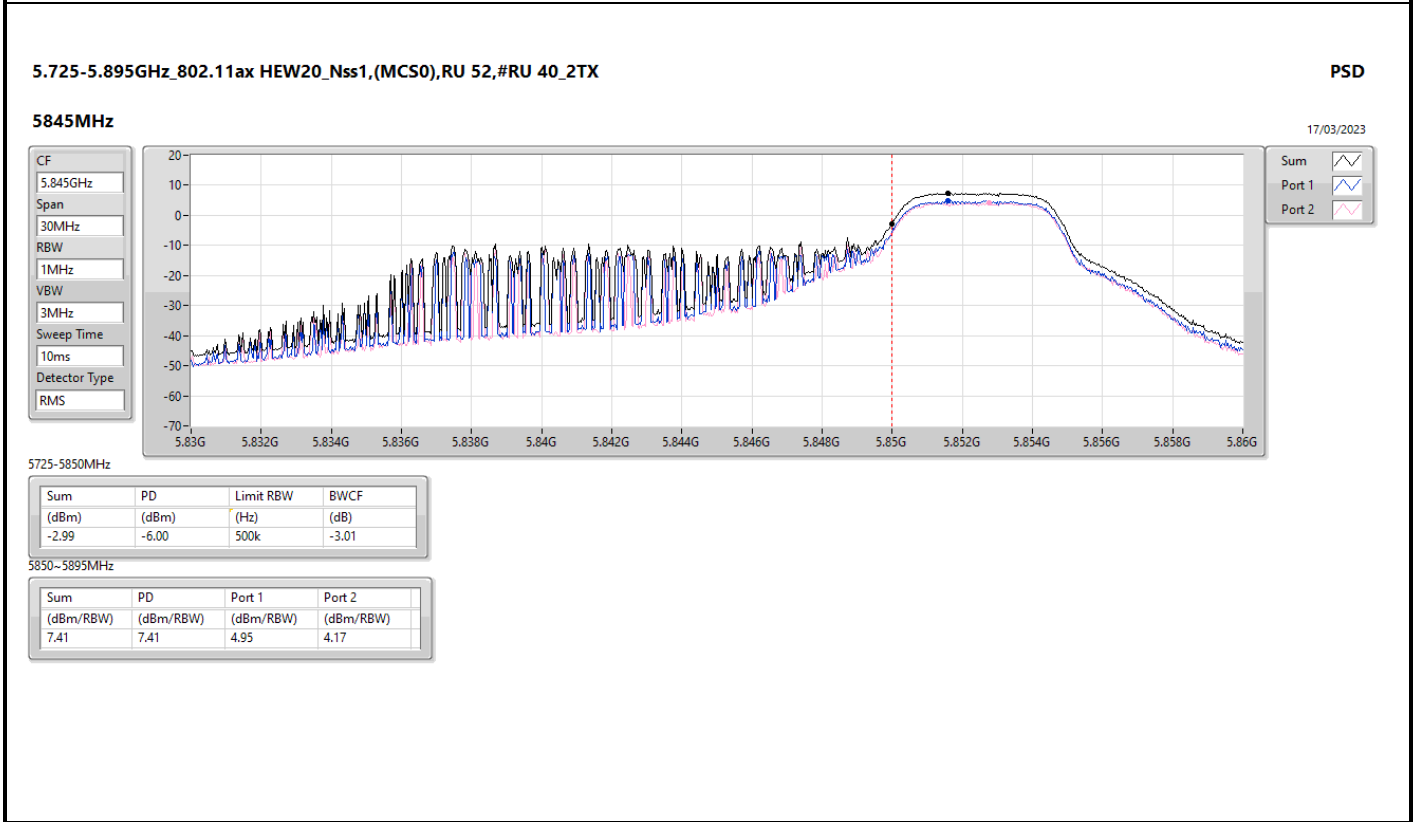

DG = Directional Gain; RBW = 500kHz for 5.725-5.85GHz band / 1MHz for other band;  
 PD = trace bin-by-bin of each transmits port summing can be performed maximum power density; Port X = Port X Power Density;