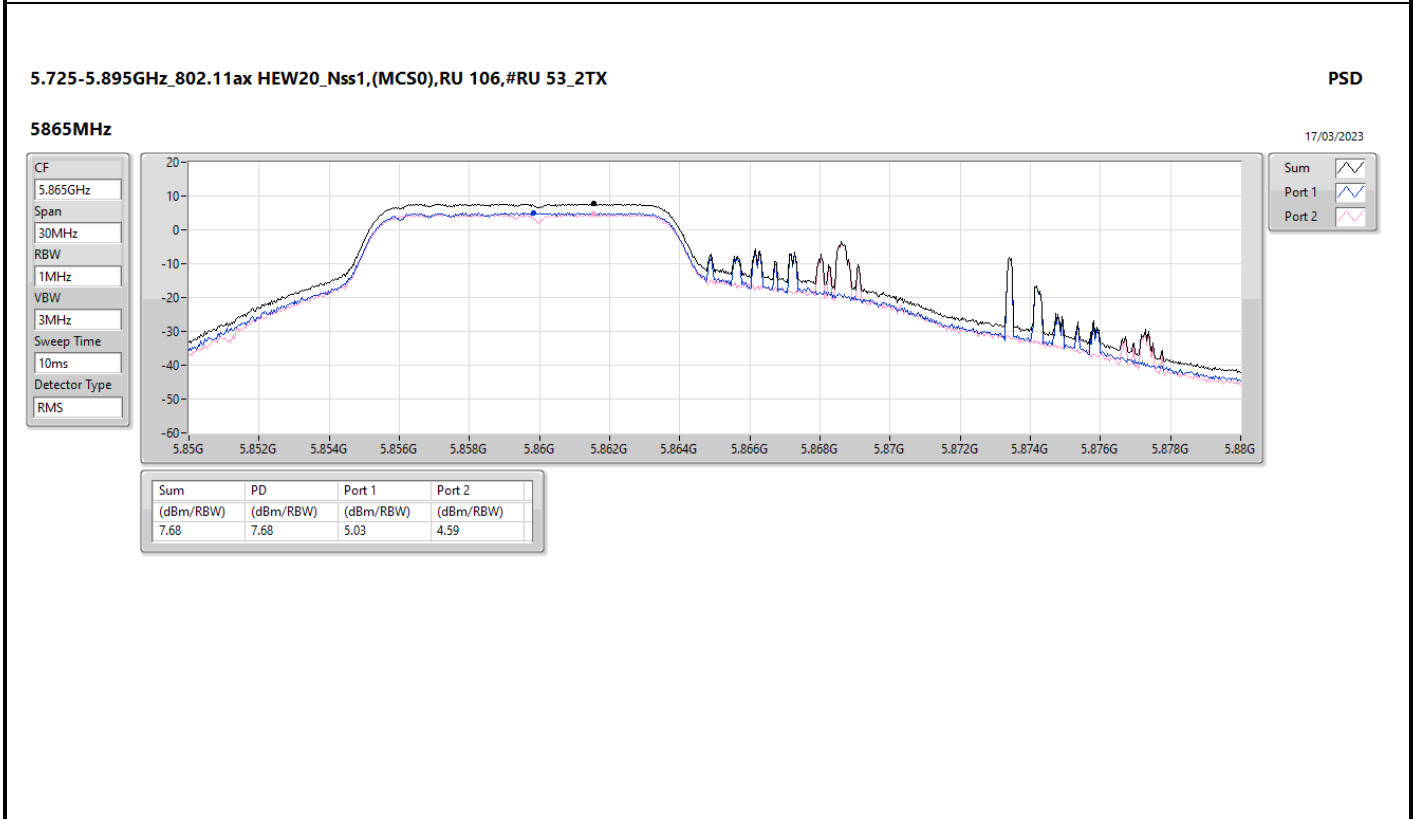

DG = Directional Gain; RBW = 500kHz for 5.725-5.85GHz band / 1MHz for other band;  
 PD = trace bin-by-bin of each transmits port summing can be performed maximum power density; Port X = Port X Power Density;