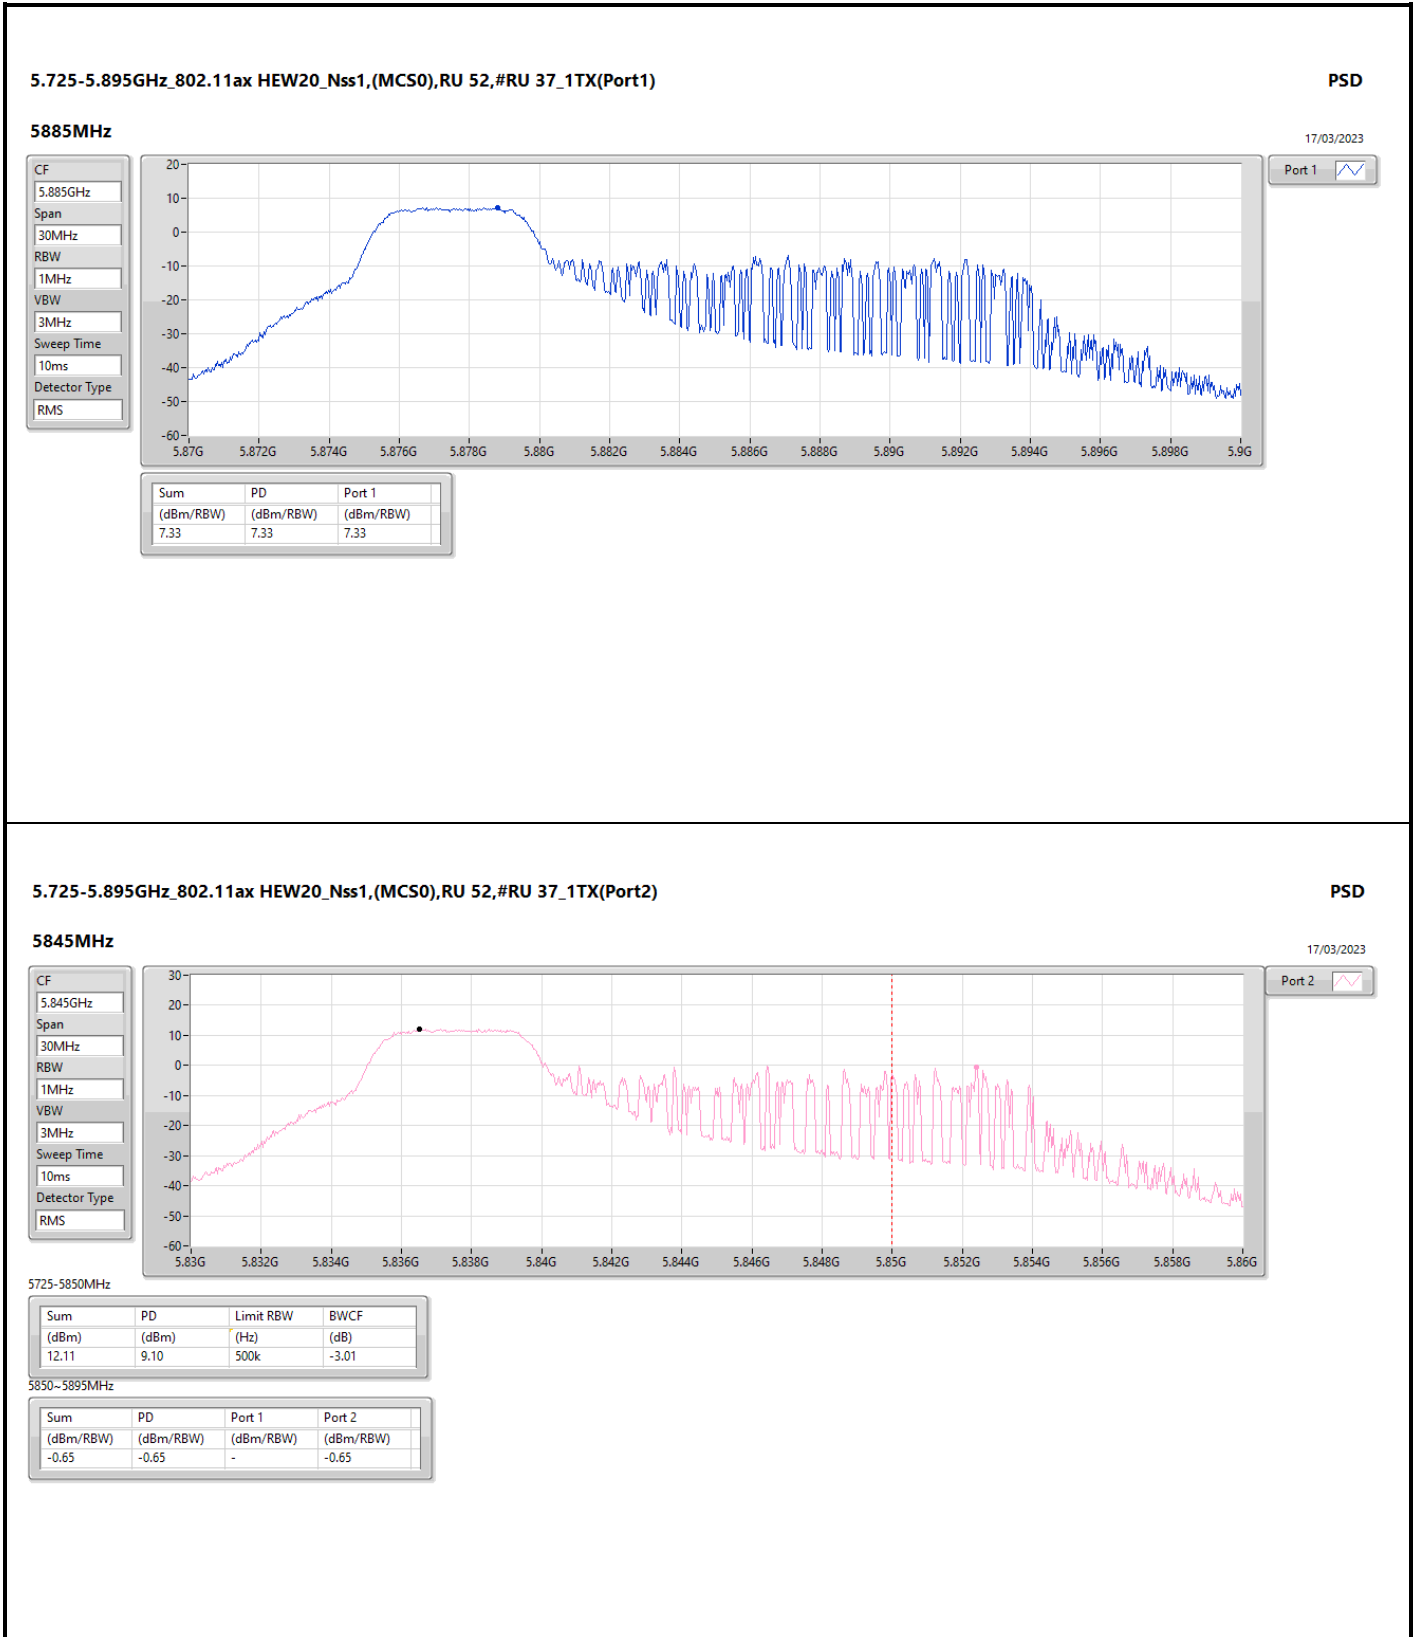

DG = Directional Gain; RBW = 500kHz for 5.725-5.85GHz band / 1MHz for other band;  
 PD = trace bin-by-bin of each transmits port summing can be performed maximum power density; Port X = Port X Power Density;