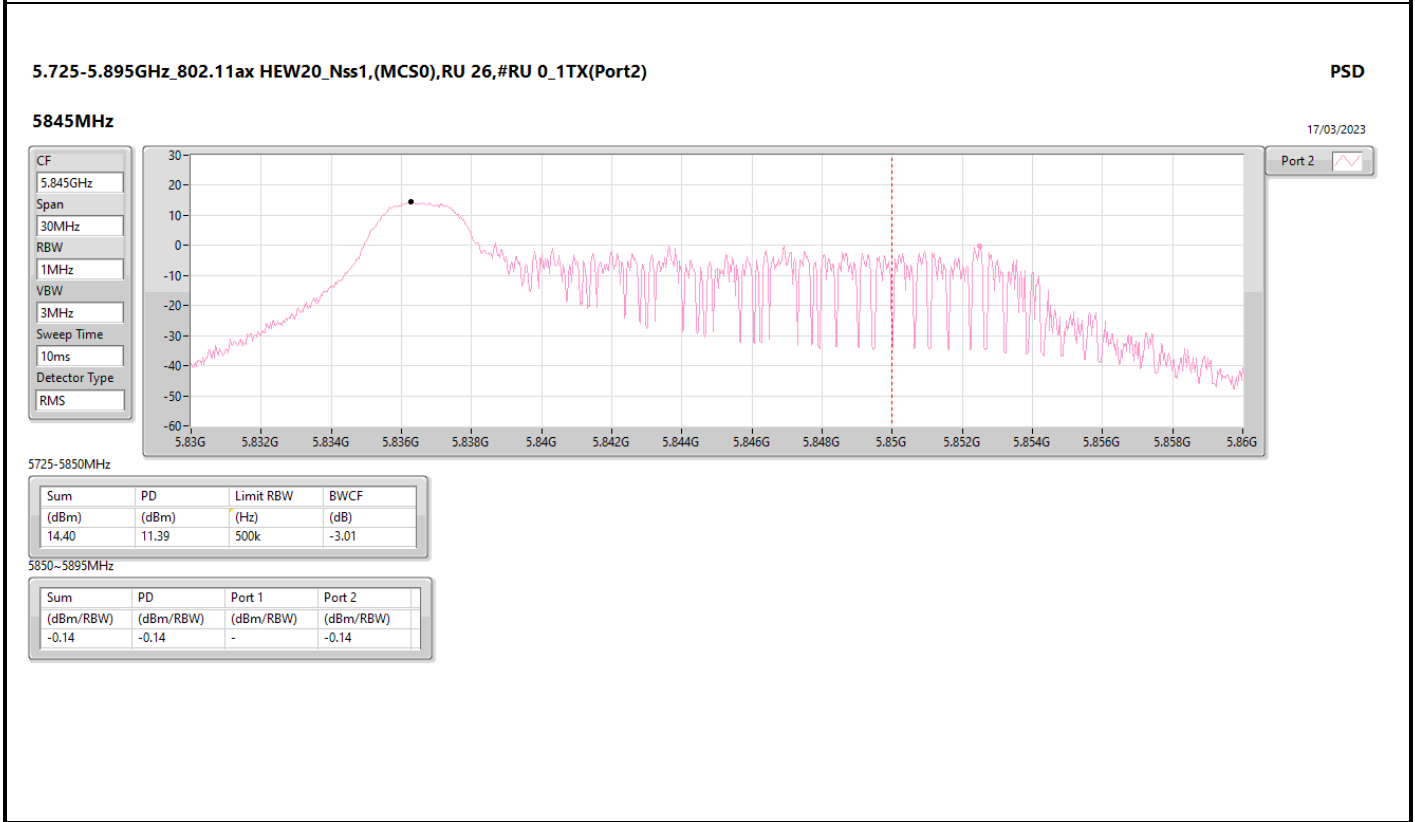

DG = Directional Gain; RBW = 500kHz for 5.725-5.85GHz band / 1MHz for other band;  
 PD = trace bin-by-bin of each transmits port summing can be performed maximum power density; Port X = Port X Power Density;