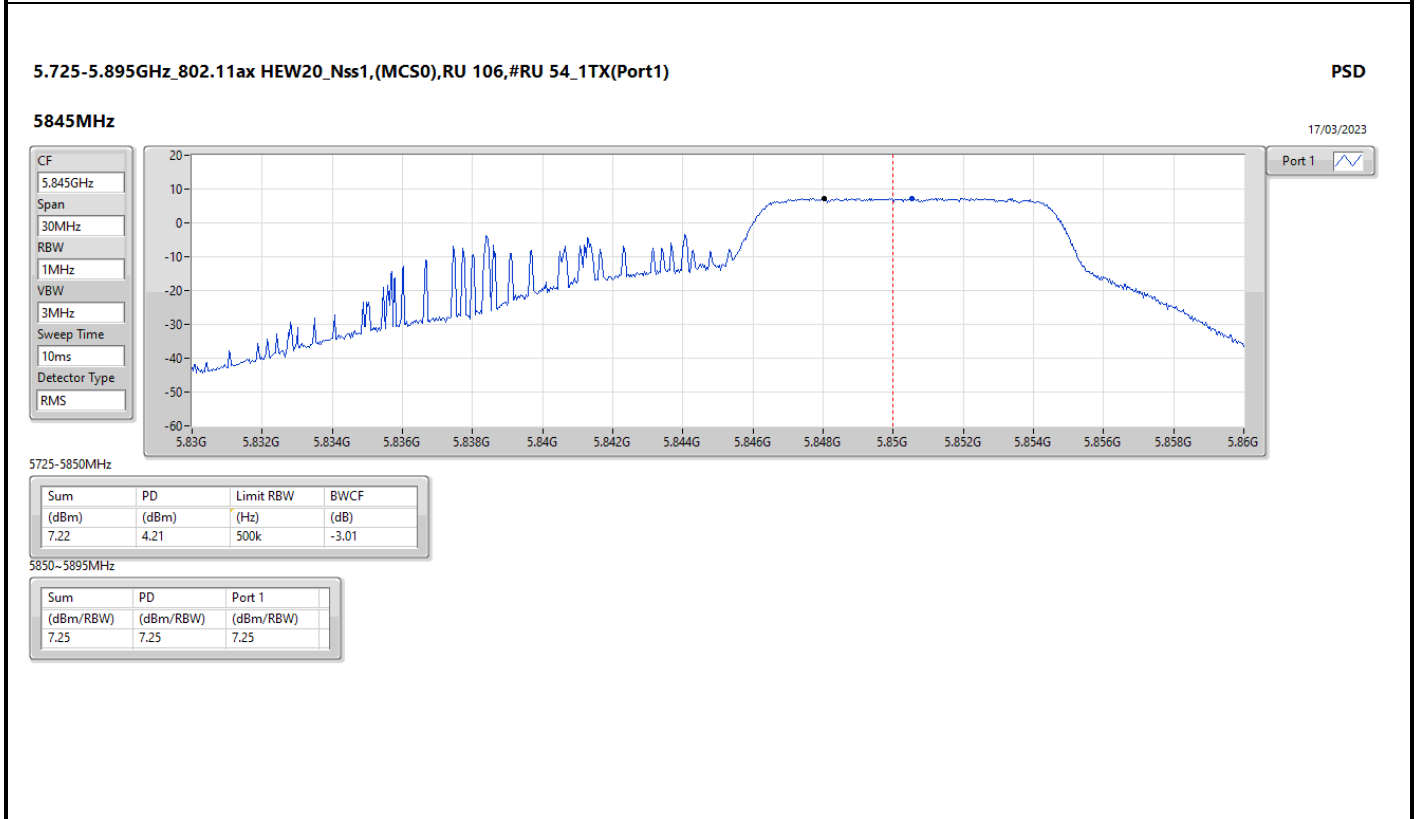

DG = Directional Gain; RBW = 500kHz for 5.725-5.85GHz band / 1MHz for other band;  
 PD = trace bin-by-bin of each transmits port summing can be performed maximum power density; Port X = Port X Power Density;