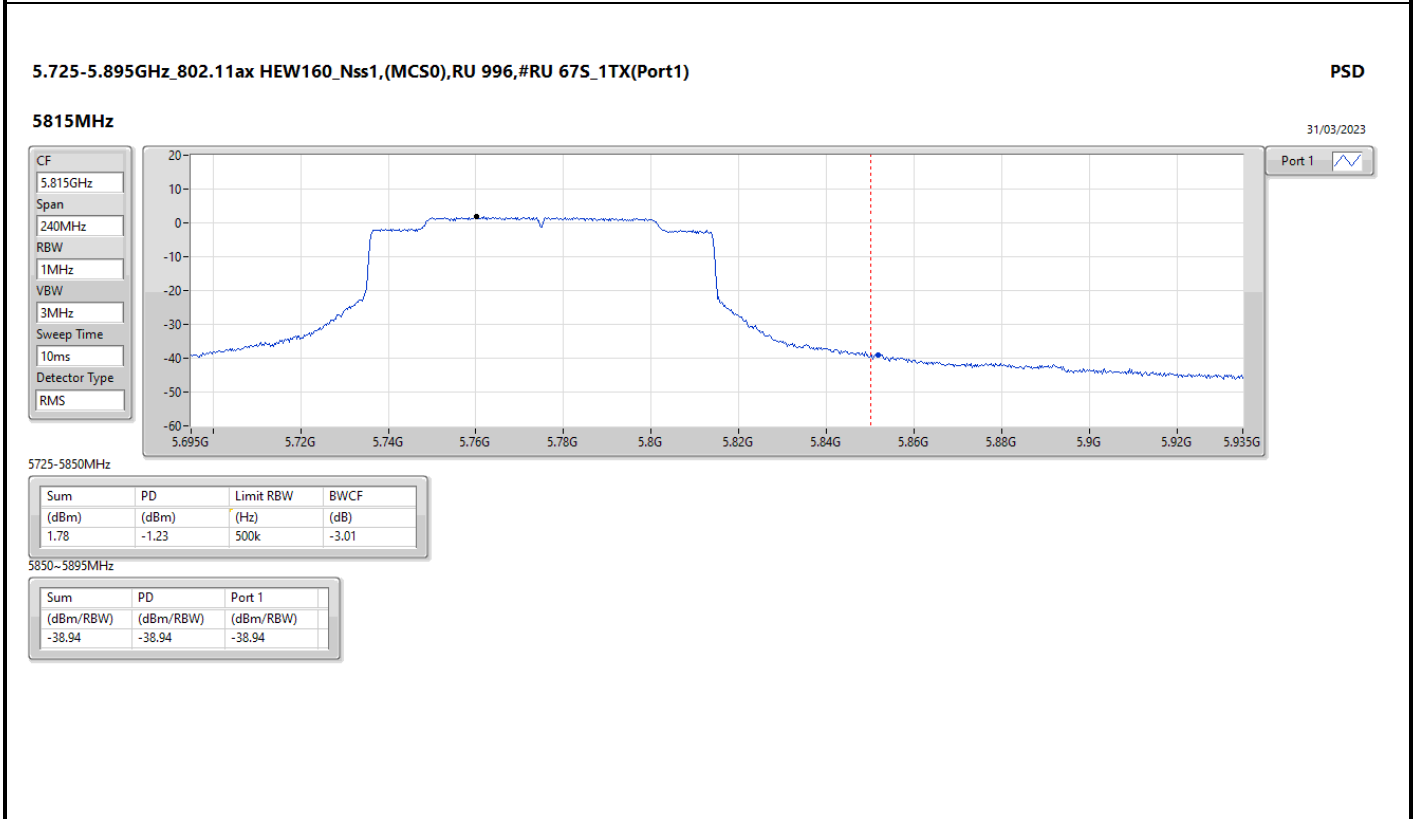

DG = Directional Gain; RBW = 500kHz for 5.725-5.85GHz band / 1MHz for other band;  
 PD = trace bin-by-bin of each transmits port summing can be performed maximum power density; Port X = Port X Power Density;