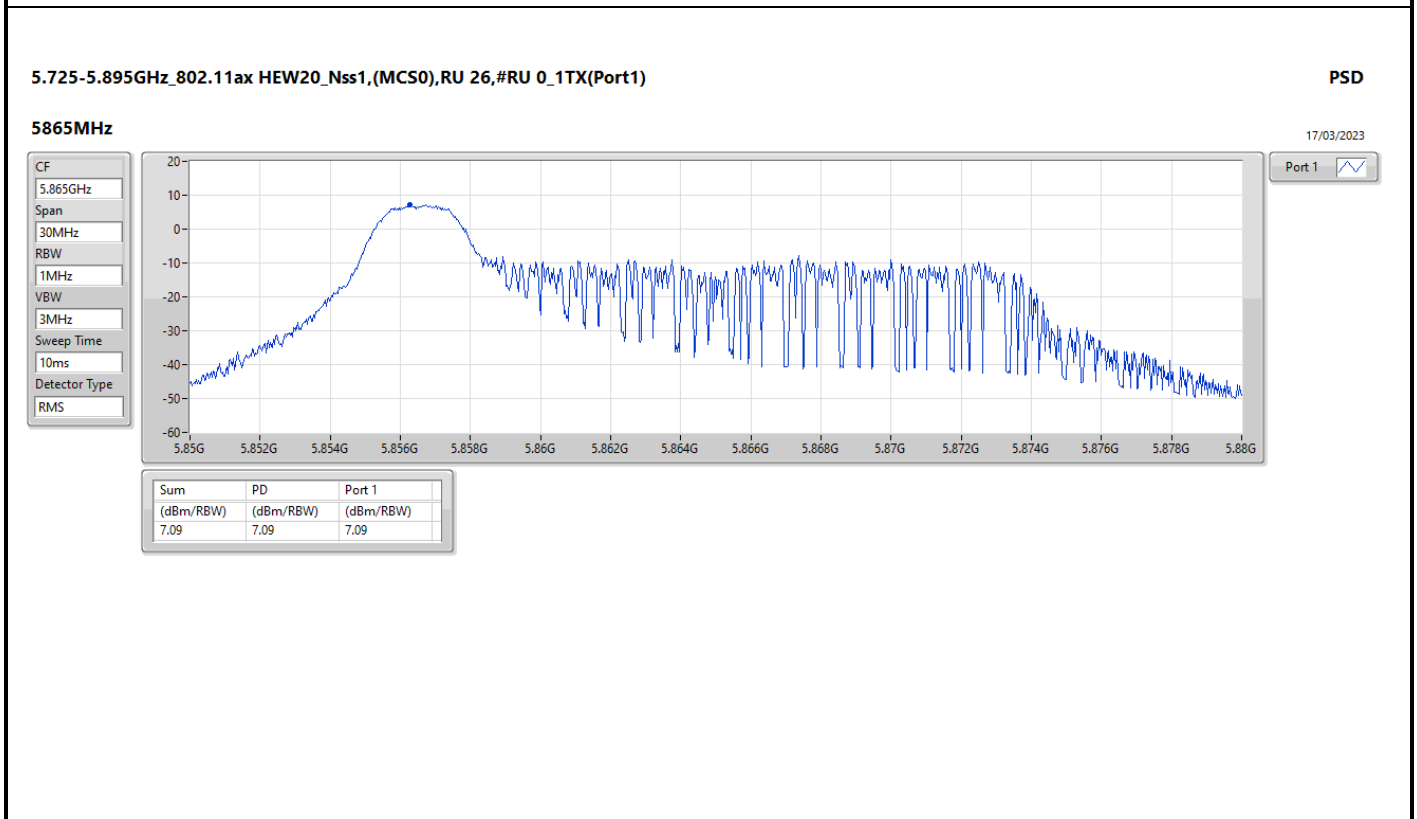

DG = Directional Gain; RBW = 500kHz for 5.725-5.85GHz band / 1MHz for other band;  
 PD = trace bin-by-bin of each transmits port summing can be performed maximum power density; Port X = Port X Power Density;