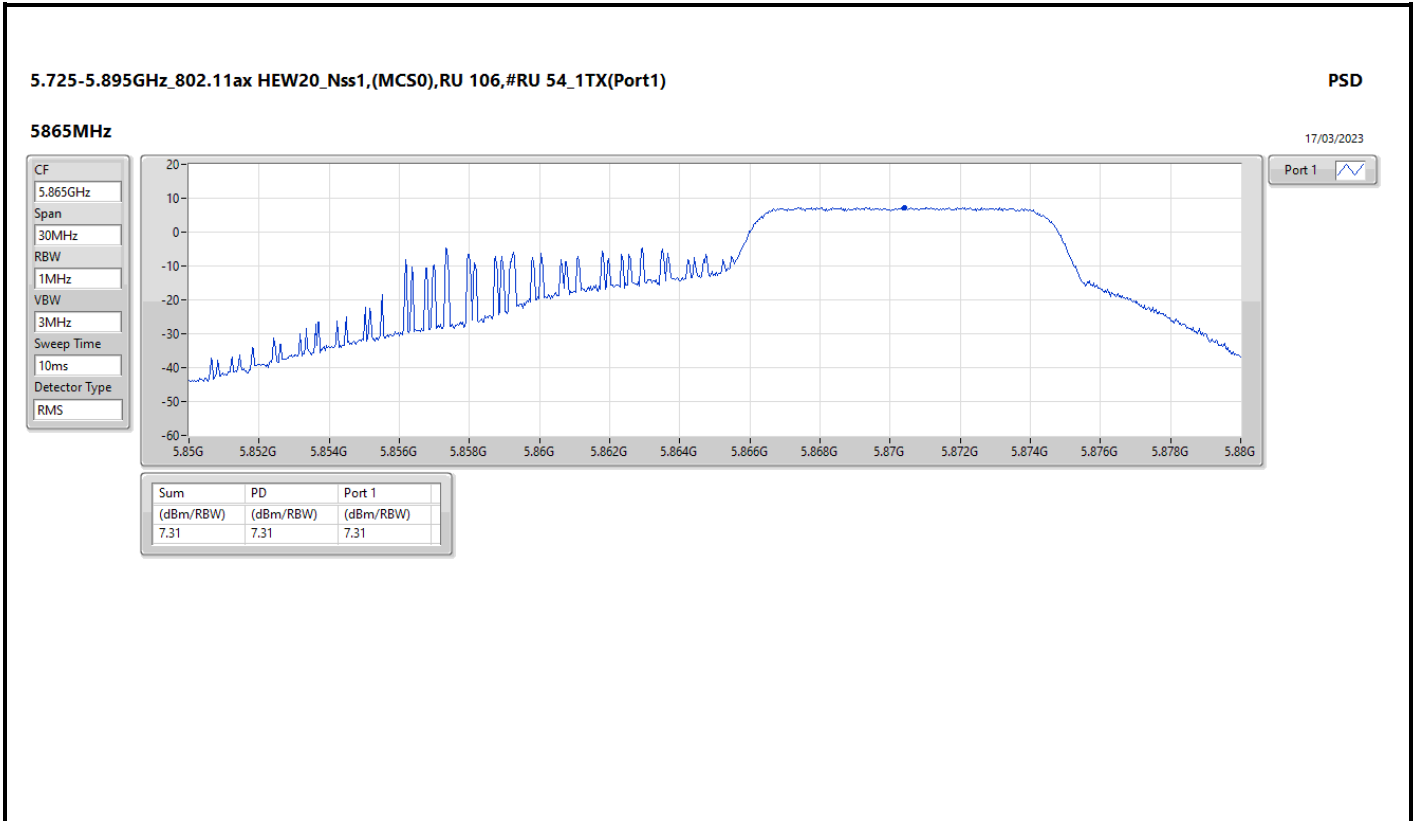

DG = Directional Gain; RBW = 500kHz for 5.725-5.85GHz band / 1MHz for other band;  
 PD = trace bin-by-bin of each transmits port summing can be performed maximum power density; Port X = Port X Power Density;