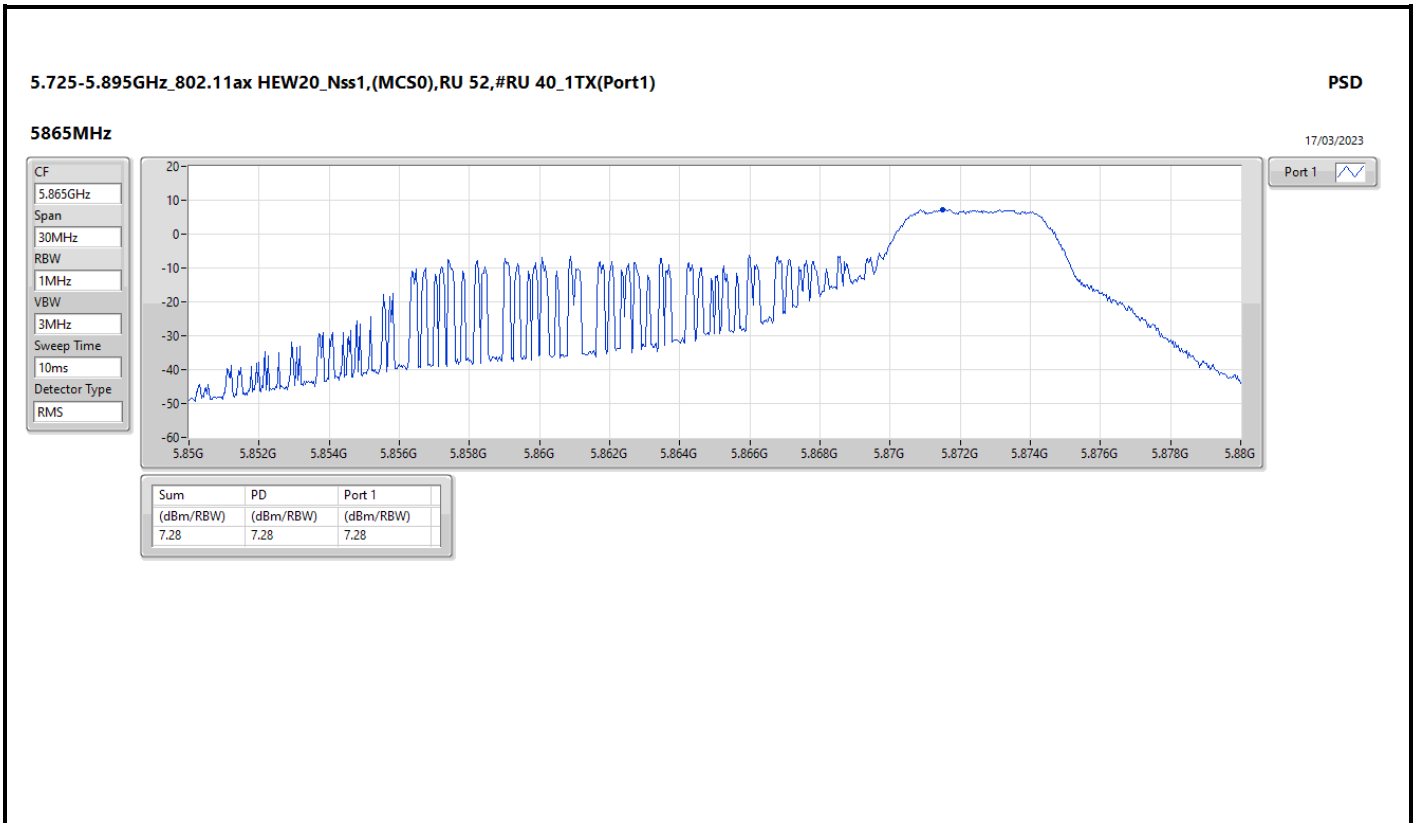

DG = Directional Gain; RBW = 500kHz for 5.725-5.85GHz band / 1MHz for other band;  
 PD = trace bin-by-bin of each transmits port summing can be performed maximum power density; Port X = Port X Power Density;