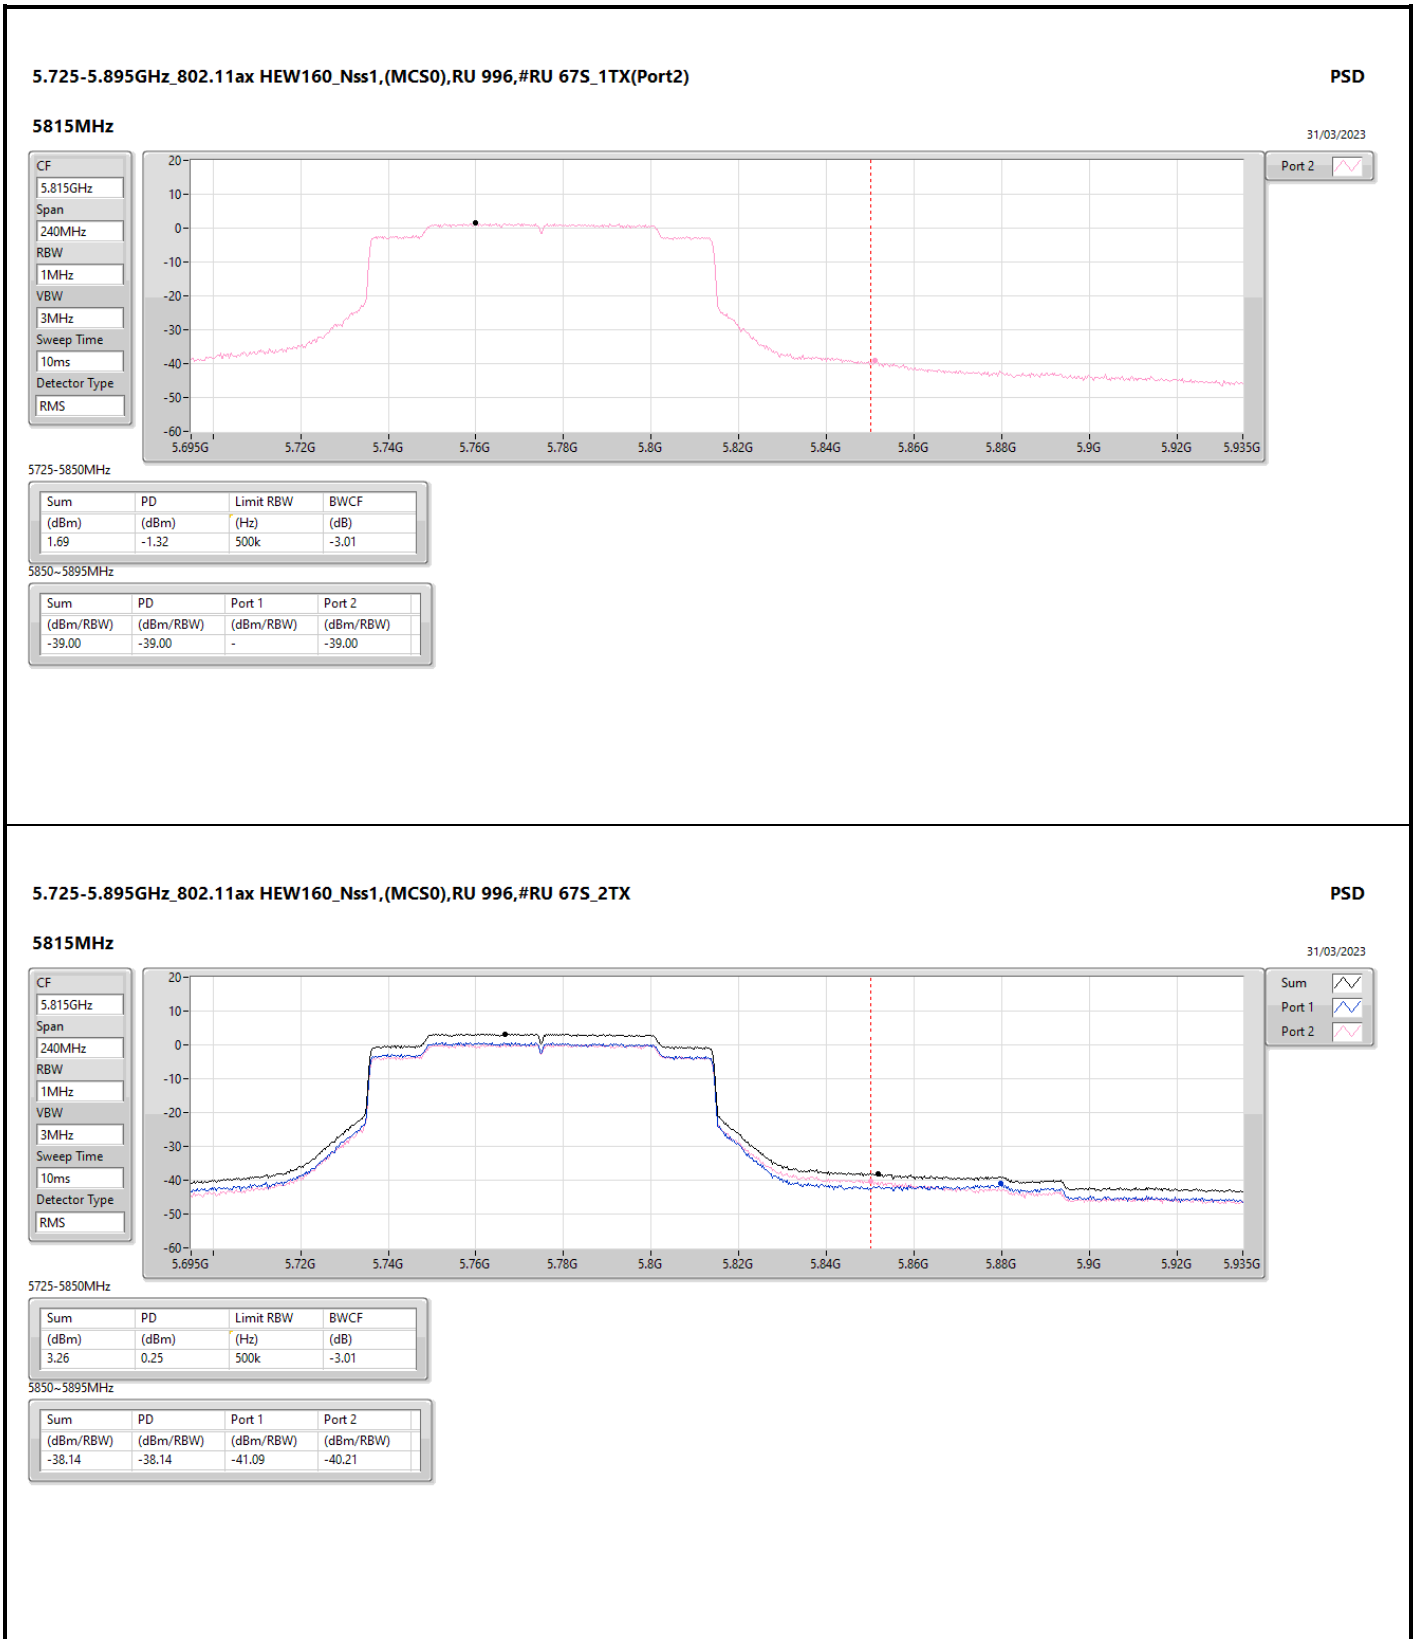

DG = Directional Gain; RBW = 500kHz for 5.725-5.85GHz band / 1MHz for other band;  
 PD = trace bin-by-bin of each transmits port summing can be performed maximum power density; Port X = Port X Power Density;