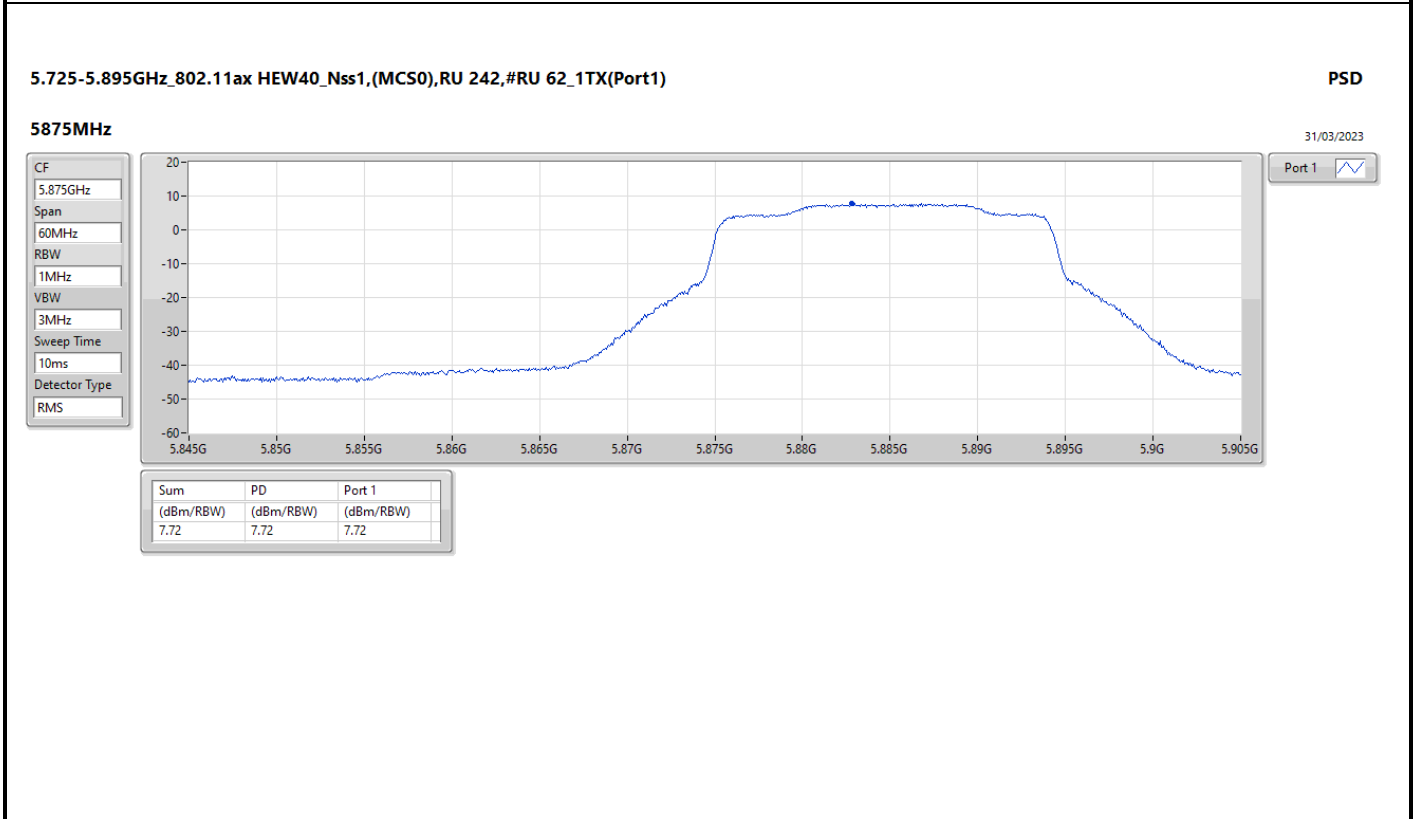

DG = Directional Gain; RBW = 500kHz for 5.725-5.85GHz band / 1MHz for other band;  
 PD = trace bin-by-bin of each transmits port summing can be performed maximum power density; Port X = Port X Power Density;