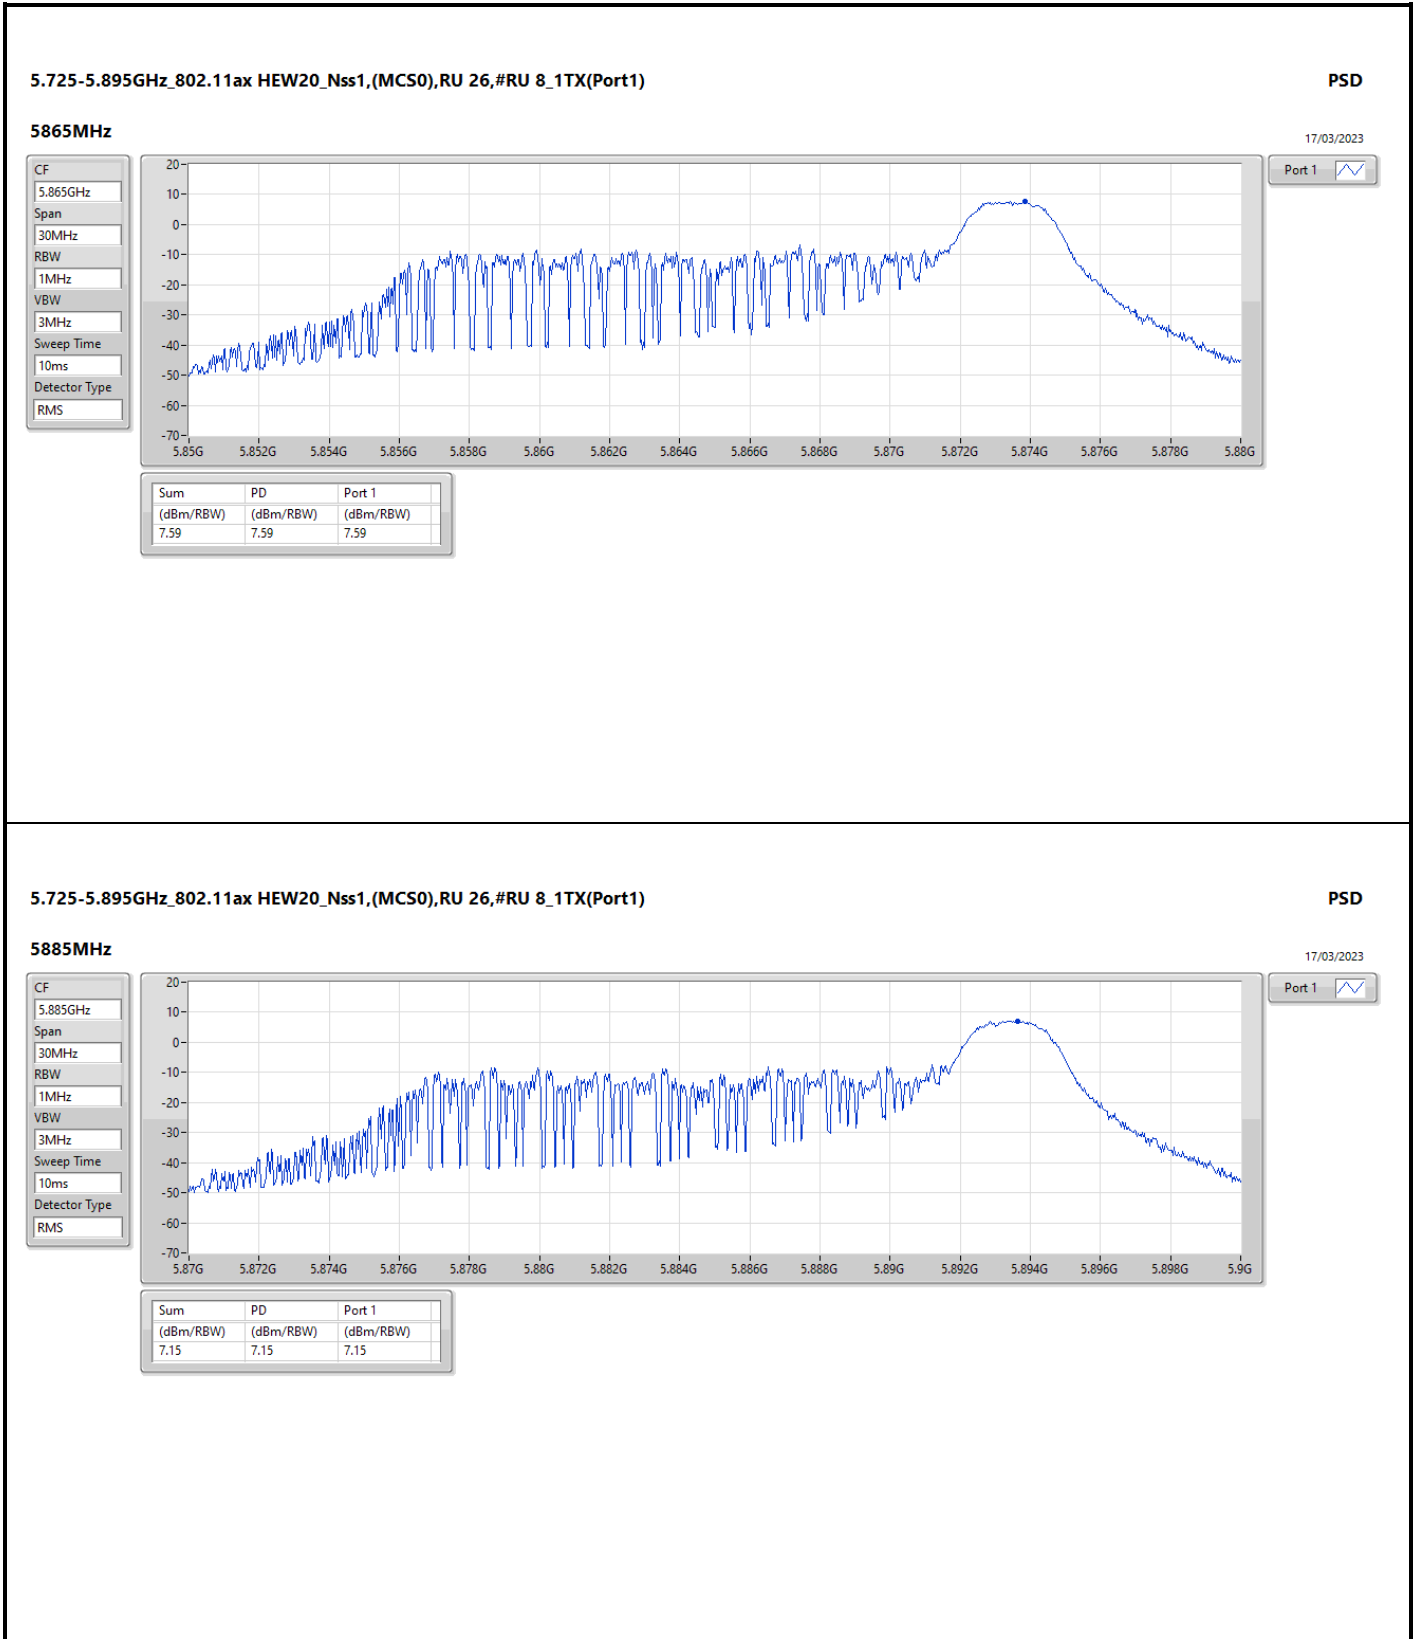

DG = Directional Gain; RBW = 500kHz for 5.725-5.85GHz band / 1MHz for other band;  
 PD = trace bin-by-bin of each transmits port summing can be performed maximum power density; Port X = Port X Power Density;