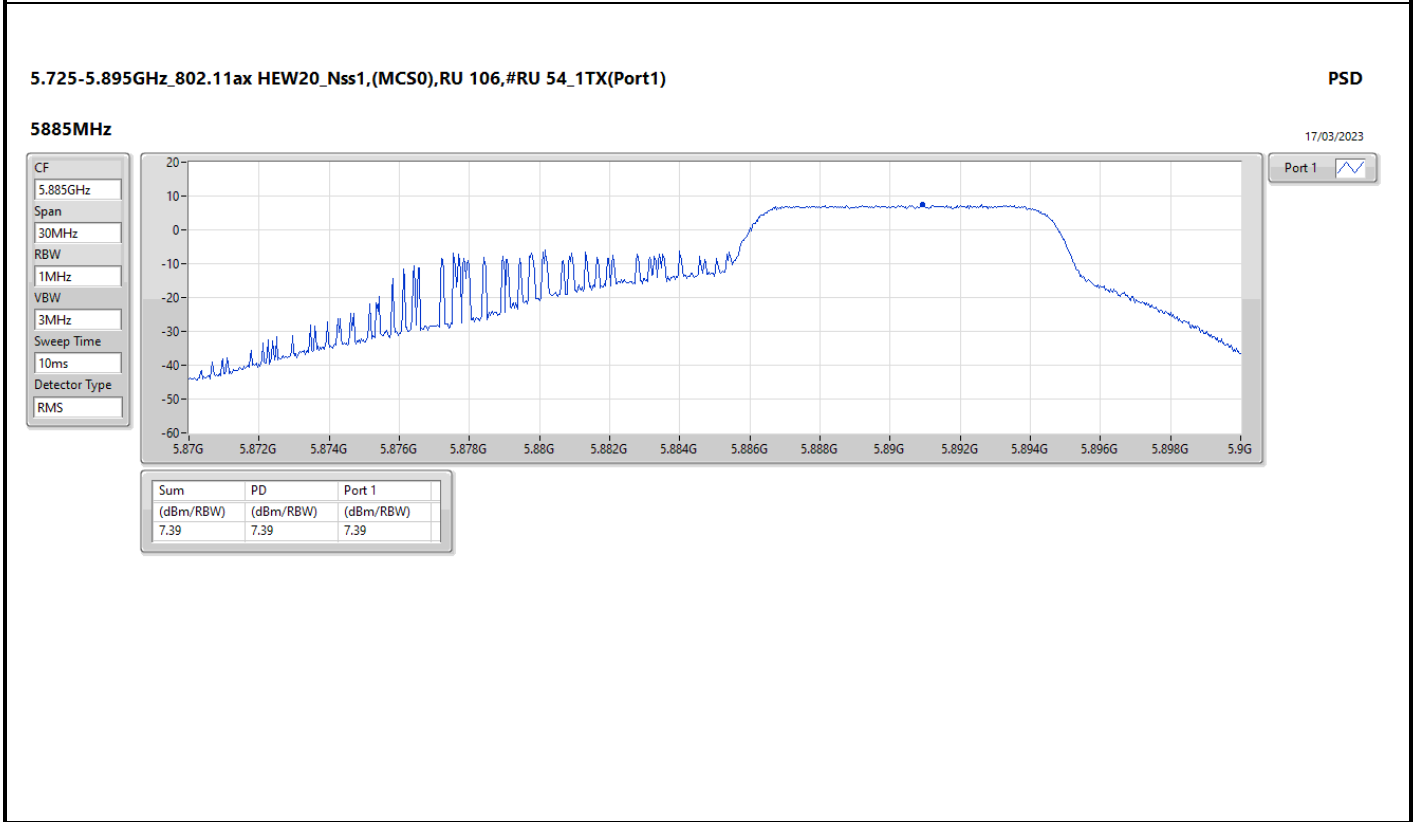

DG = Directional Gain; RBW = 500kHz for 5.725-5.85GHz band / 1MHz for other band;  
 PD = trace bin-by-bin of each transmits port summing can be performed maximum power density; Port X = Port X Power Density;