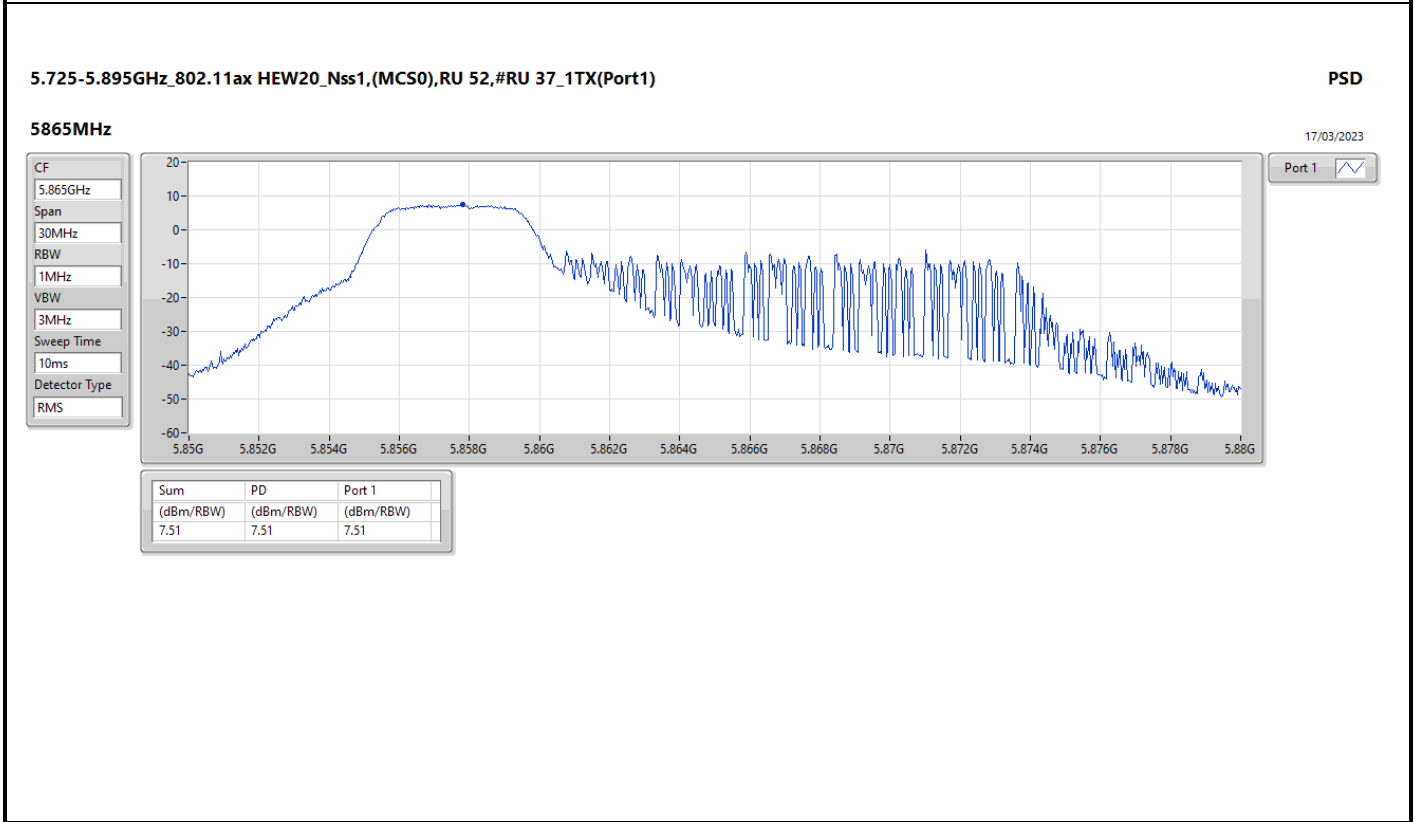

DG = Directional Gain; RBW = 500kHz for 5.725-5.85GHz band / 1MHz for other band;  
 PD = trace bin-by-bin of each transmits port summing can be performed maximum power density; Port X = Port X Power Density;