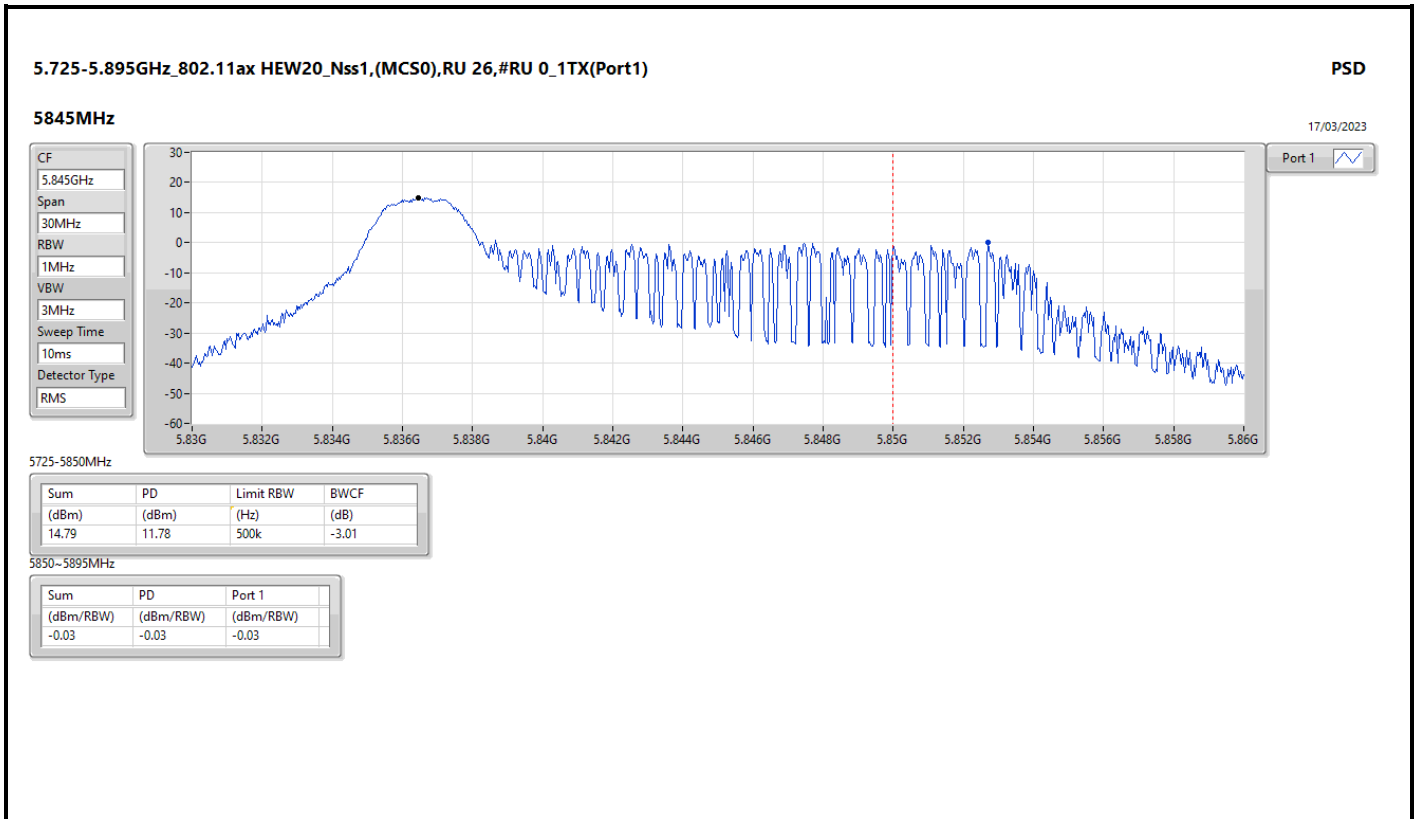

DG = Directional Gain; RBW = 500kHz for 5.725-5.85GHz band / 1MHz for other band;  
 PD = trace bin-by-bin of each transmits port summing can be performed maximum power density; Port X = Port X Power Density;