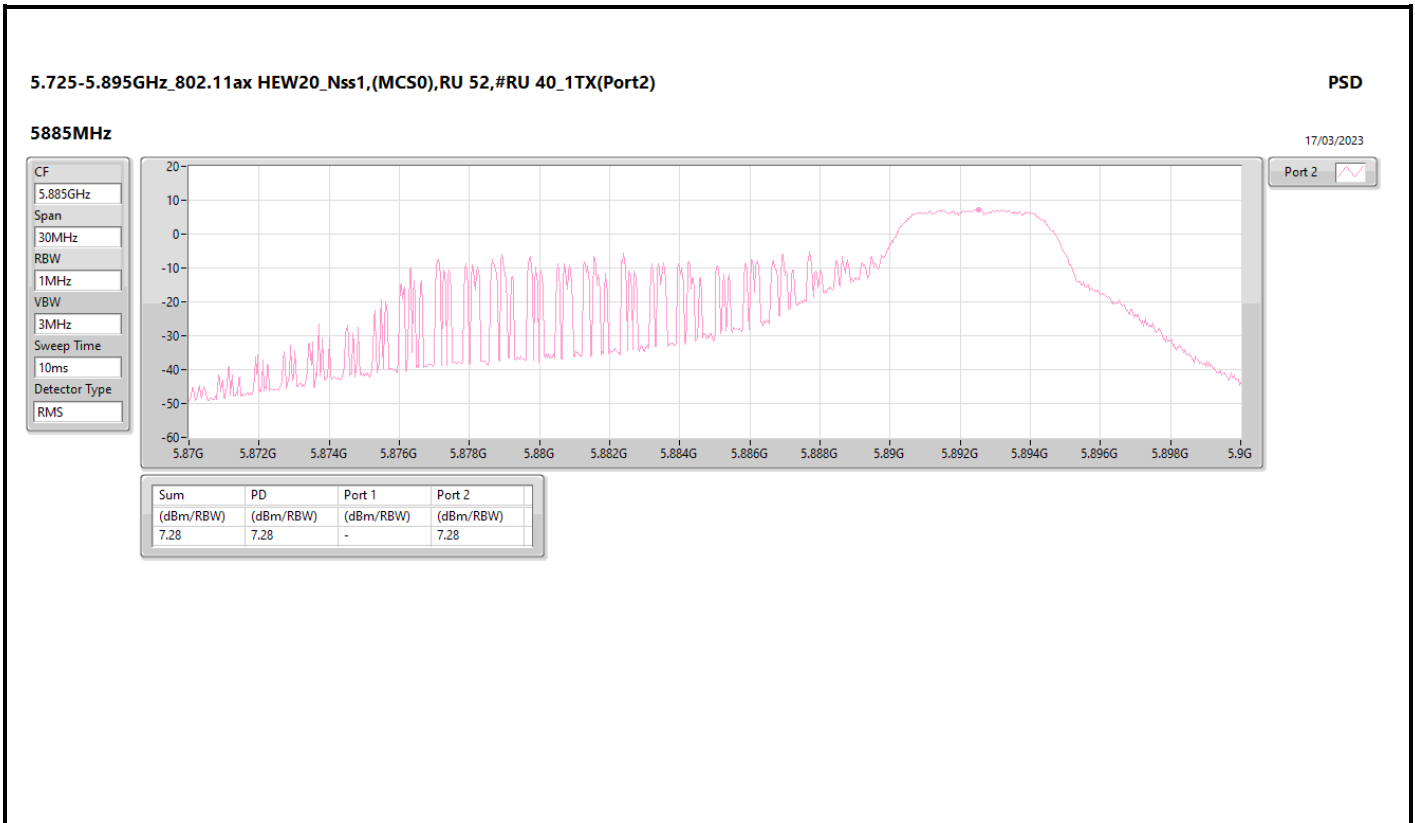

DG = Directional Gain; RBW = 500kHz for 5.725-5.85GHz band / 1MHz for other band;  
 PD = trace bin-by-bin of each transmits port summing can be performed maximum power density; Port X = Port X Power Density;