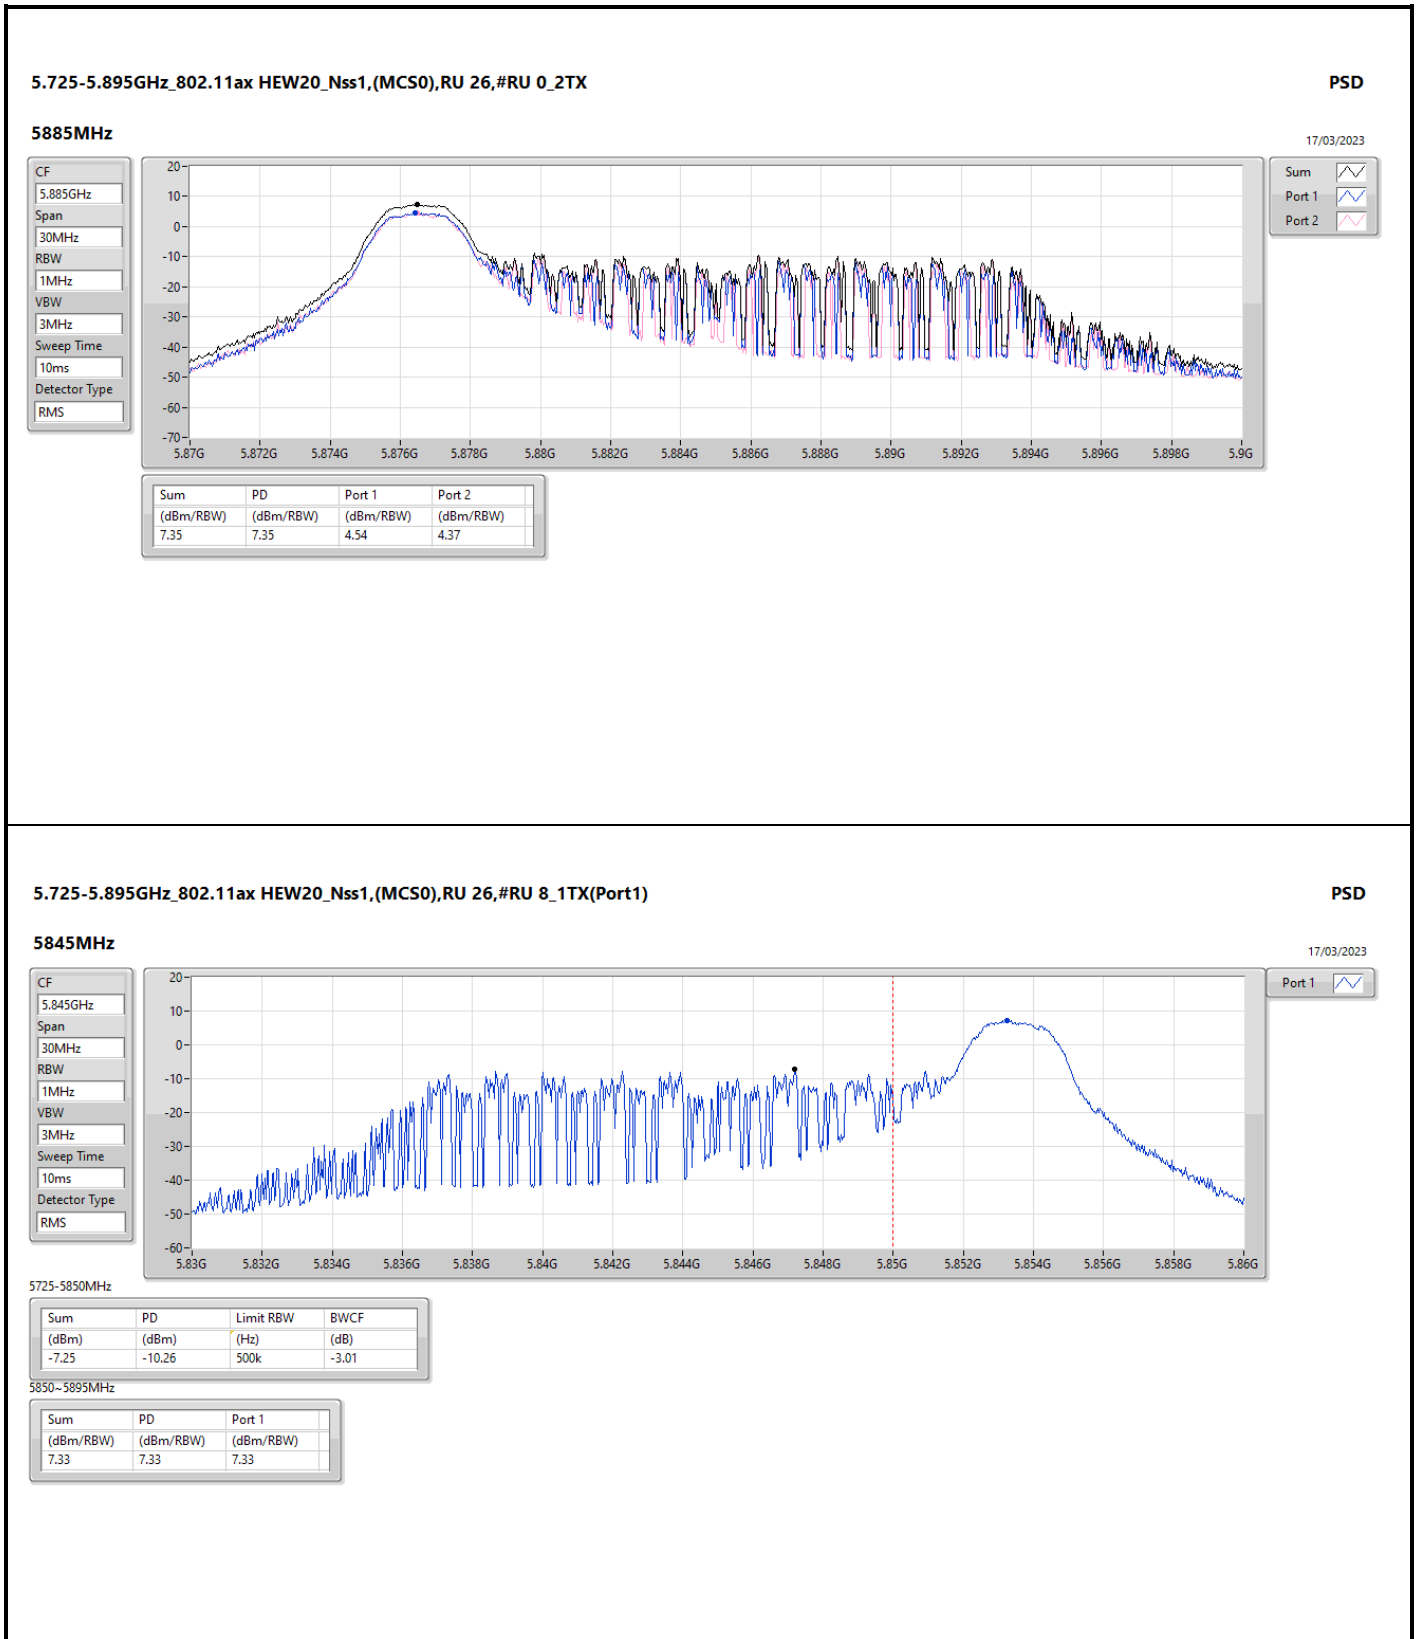

DG = Directional Gain; RBW = 500kHz for 5.725-5.85GHz band / 1MHz for other band;  
 PD = trace bin-by-bin of each transmits port summing can be performed maximum power density; Port X = Port X Power Density;