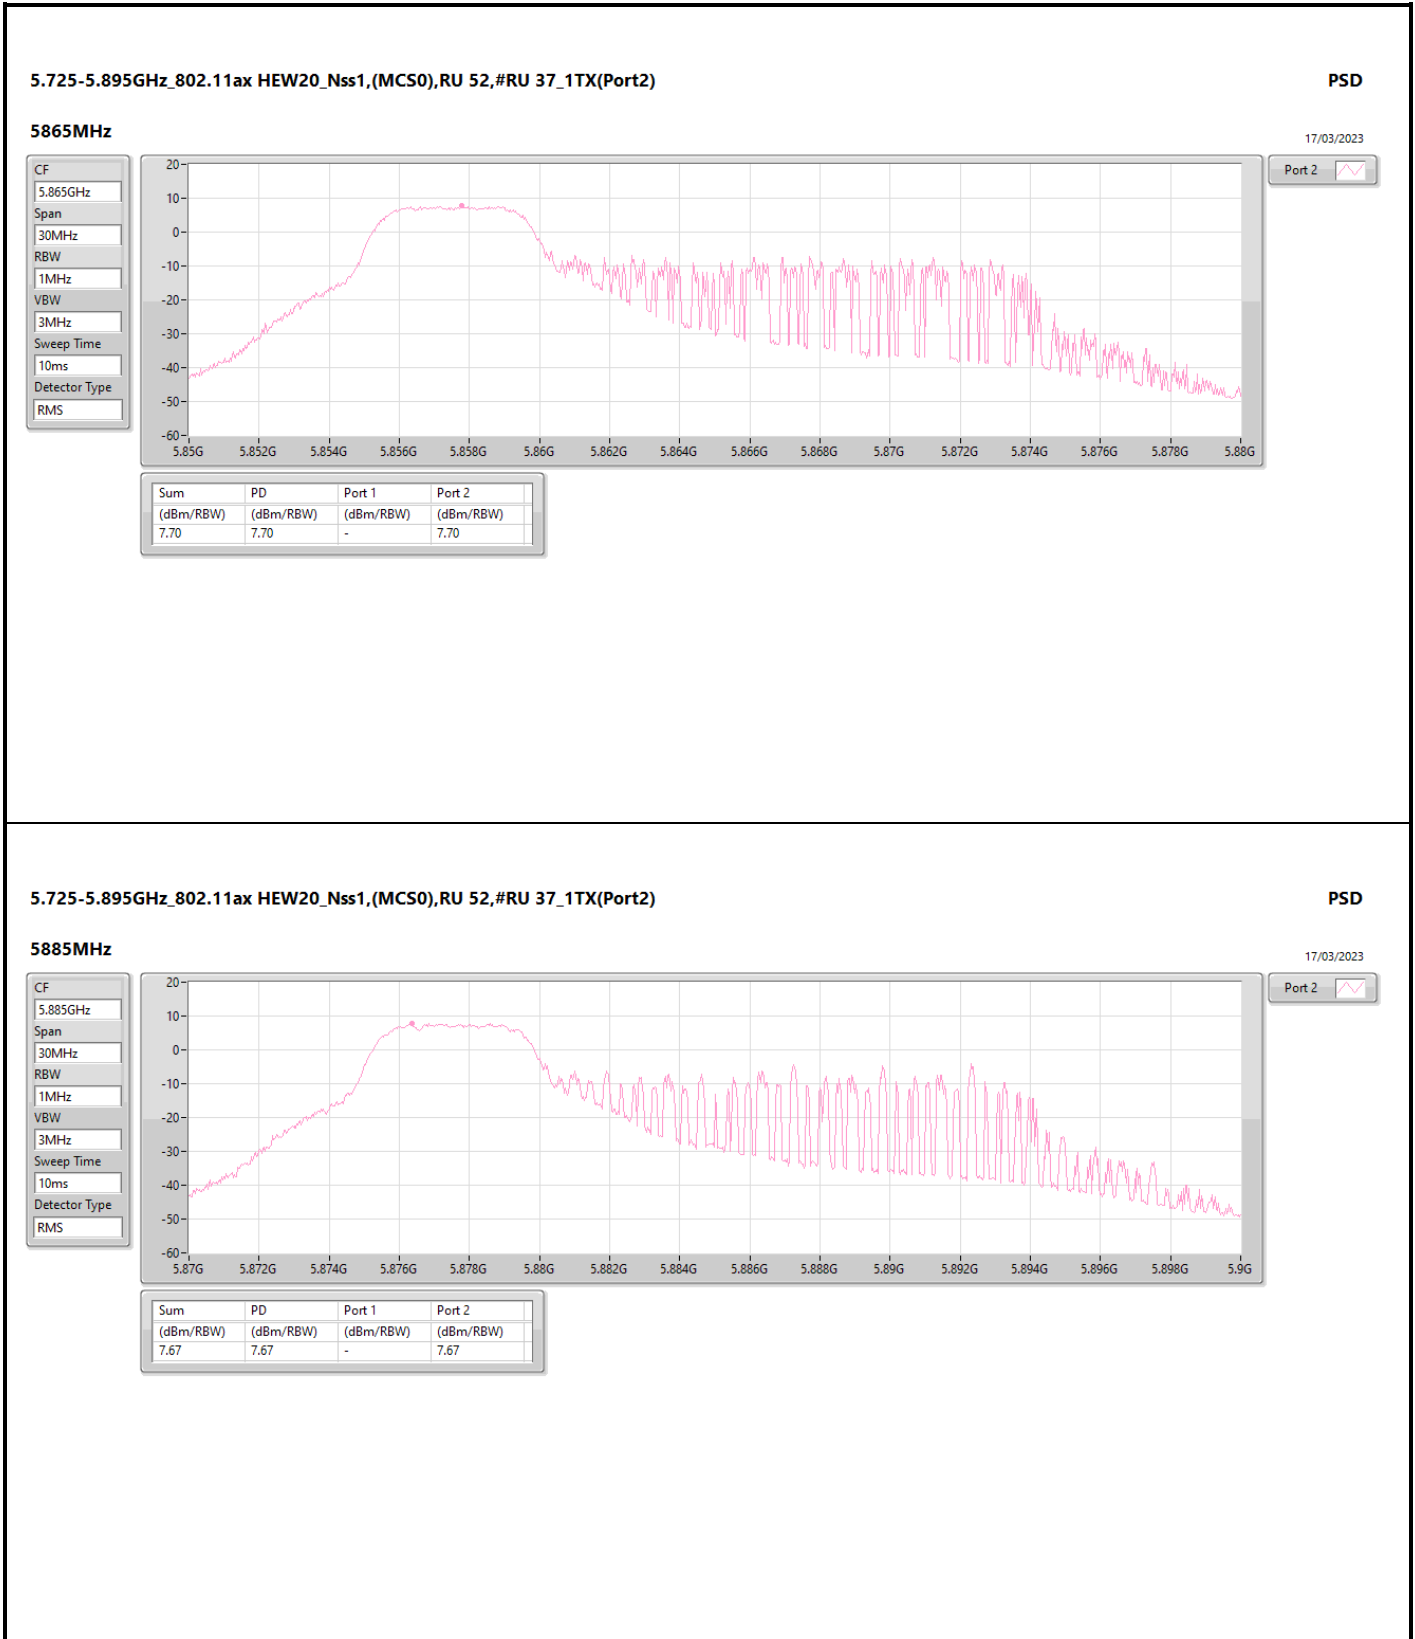

DG = Directional Gain; RBW = 500kHz for 5.725-5.85GHz band / 1MHz for other band;  
 PD = trace bin-by-bin of each transmits port summing can be performed maximum power density; Port X = Port X Power Density;