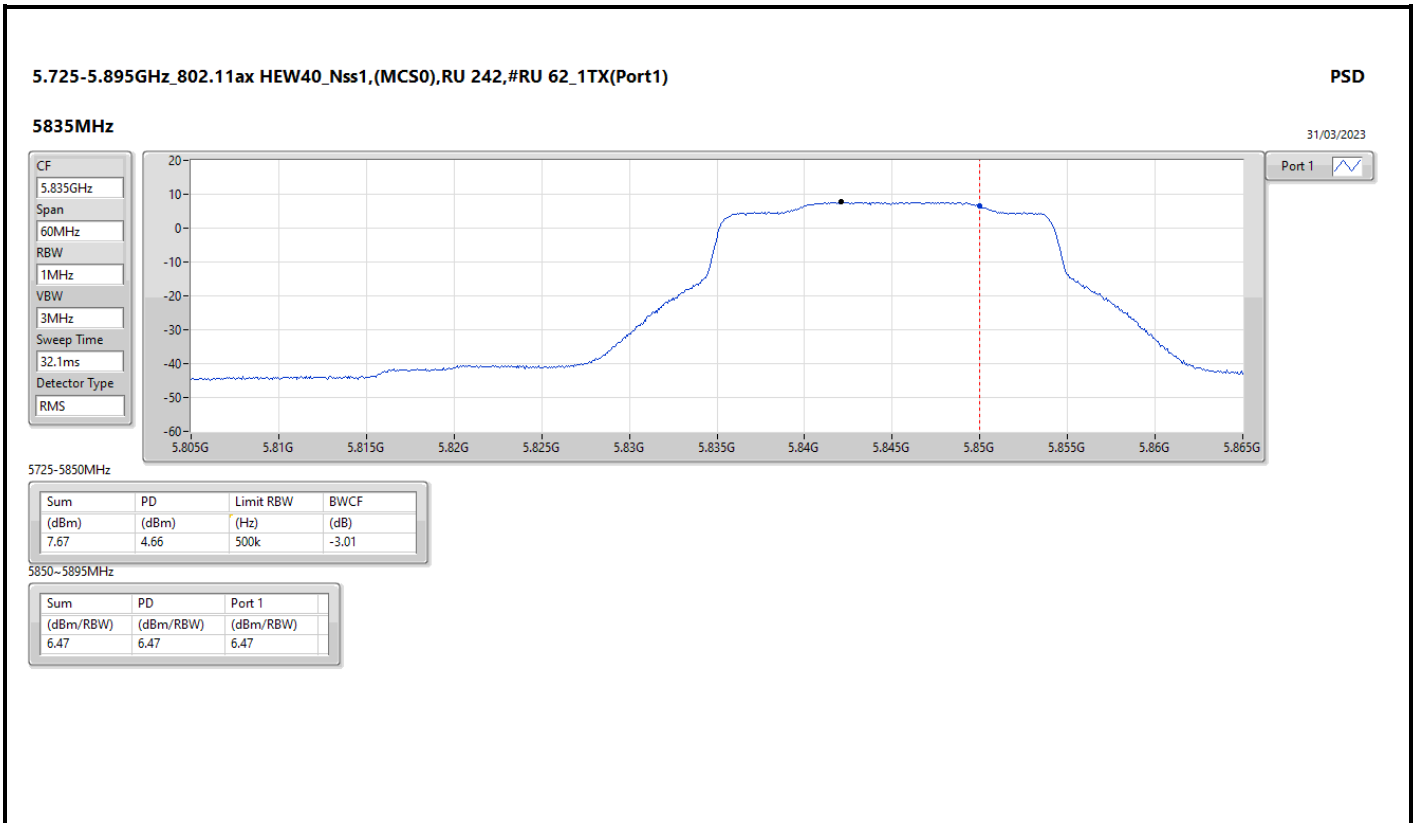

DG = Directional Gain; RBW = 500kHz for 5.725-5.85GHz band / 1MHz for other band;  
 PD = trace bin-by-bin of each transmits port summing can be performed maximum power density; Port X = Port X Power Density;