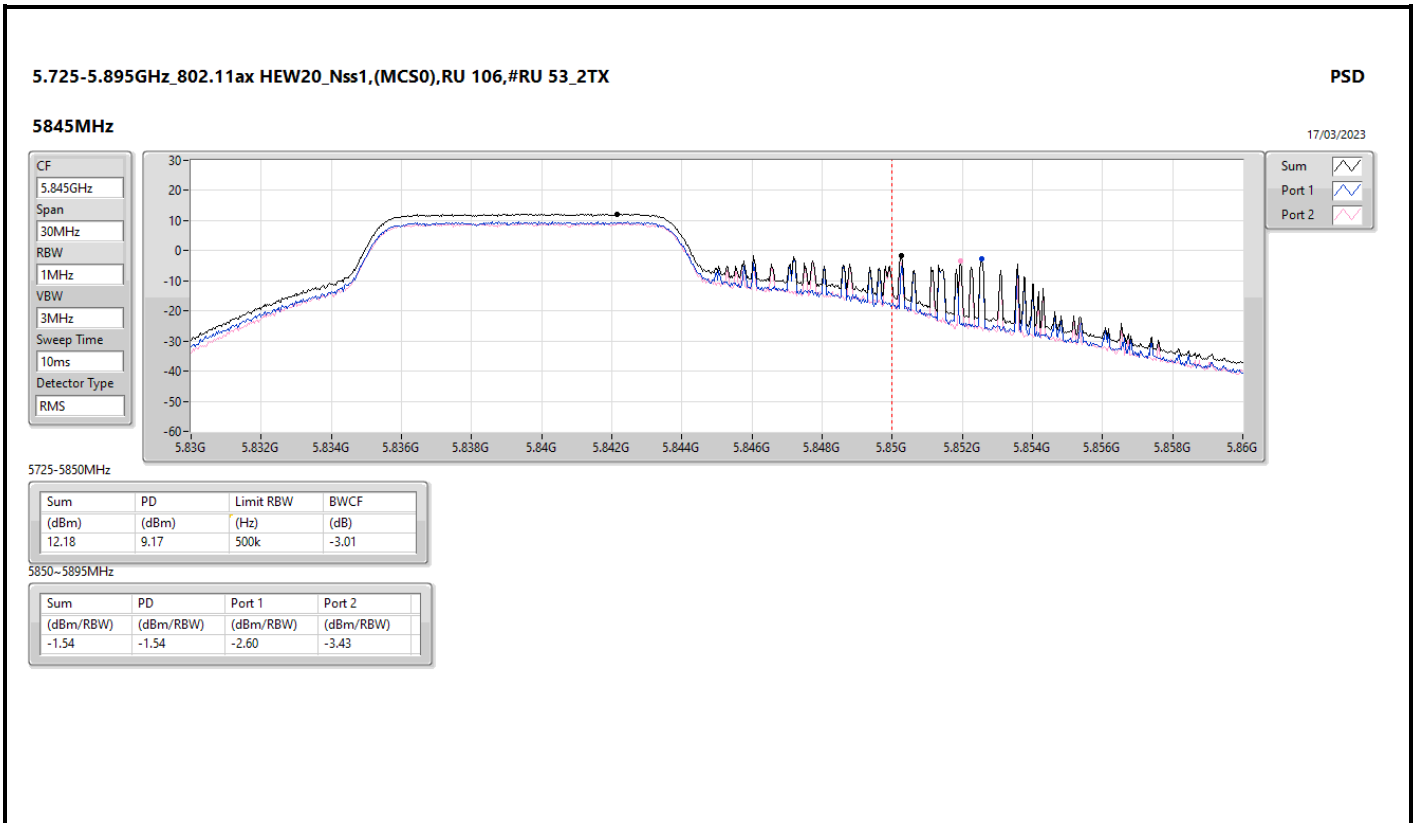

DG = Directional Gain; RBW = 500kHz for 5.725-5.85GHz band / 1MHz for other band;  
 PD = trace bin-by-bin of each transmits port summing can be performed maximum power density; Port X = Port X Power Density;