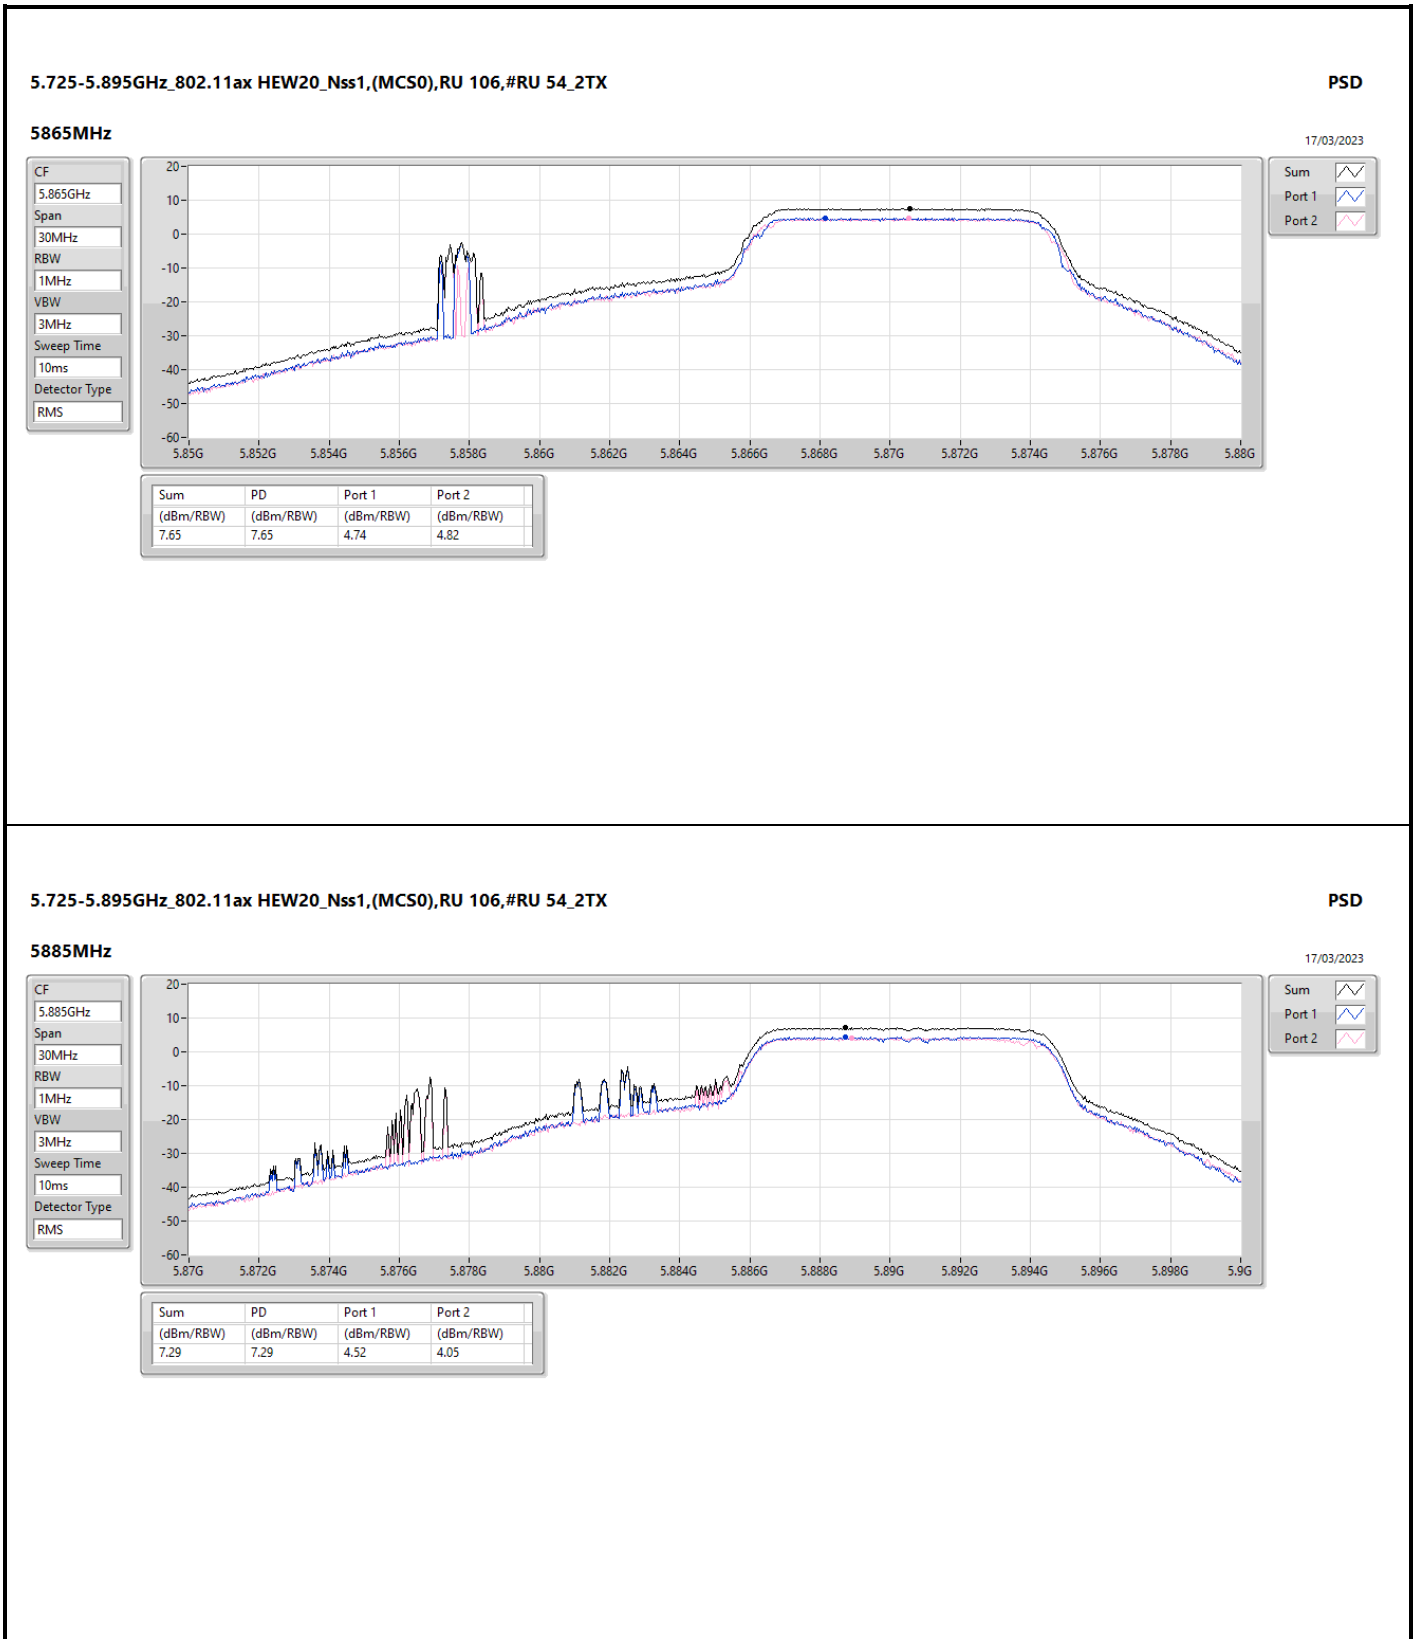

DG = Directional Gain; RBW = 500kHz for 5.725-5.85GHz band / 1MHz for other band;  
 PD = trace bin-by-bin of each transmits port summing can be performed maximum power density; Port X = Port X Power Density;