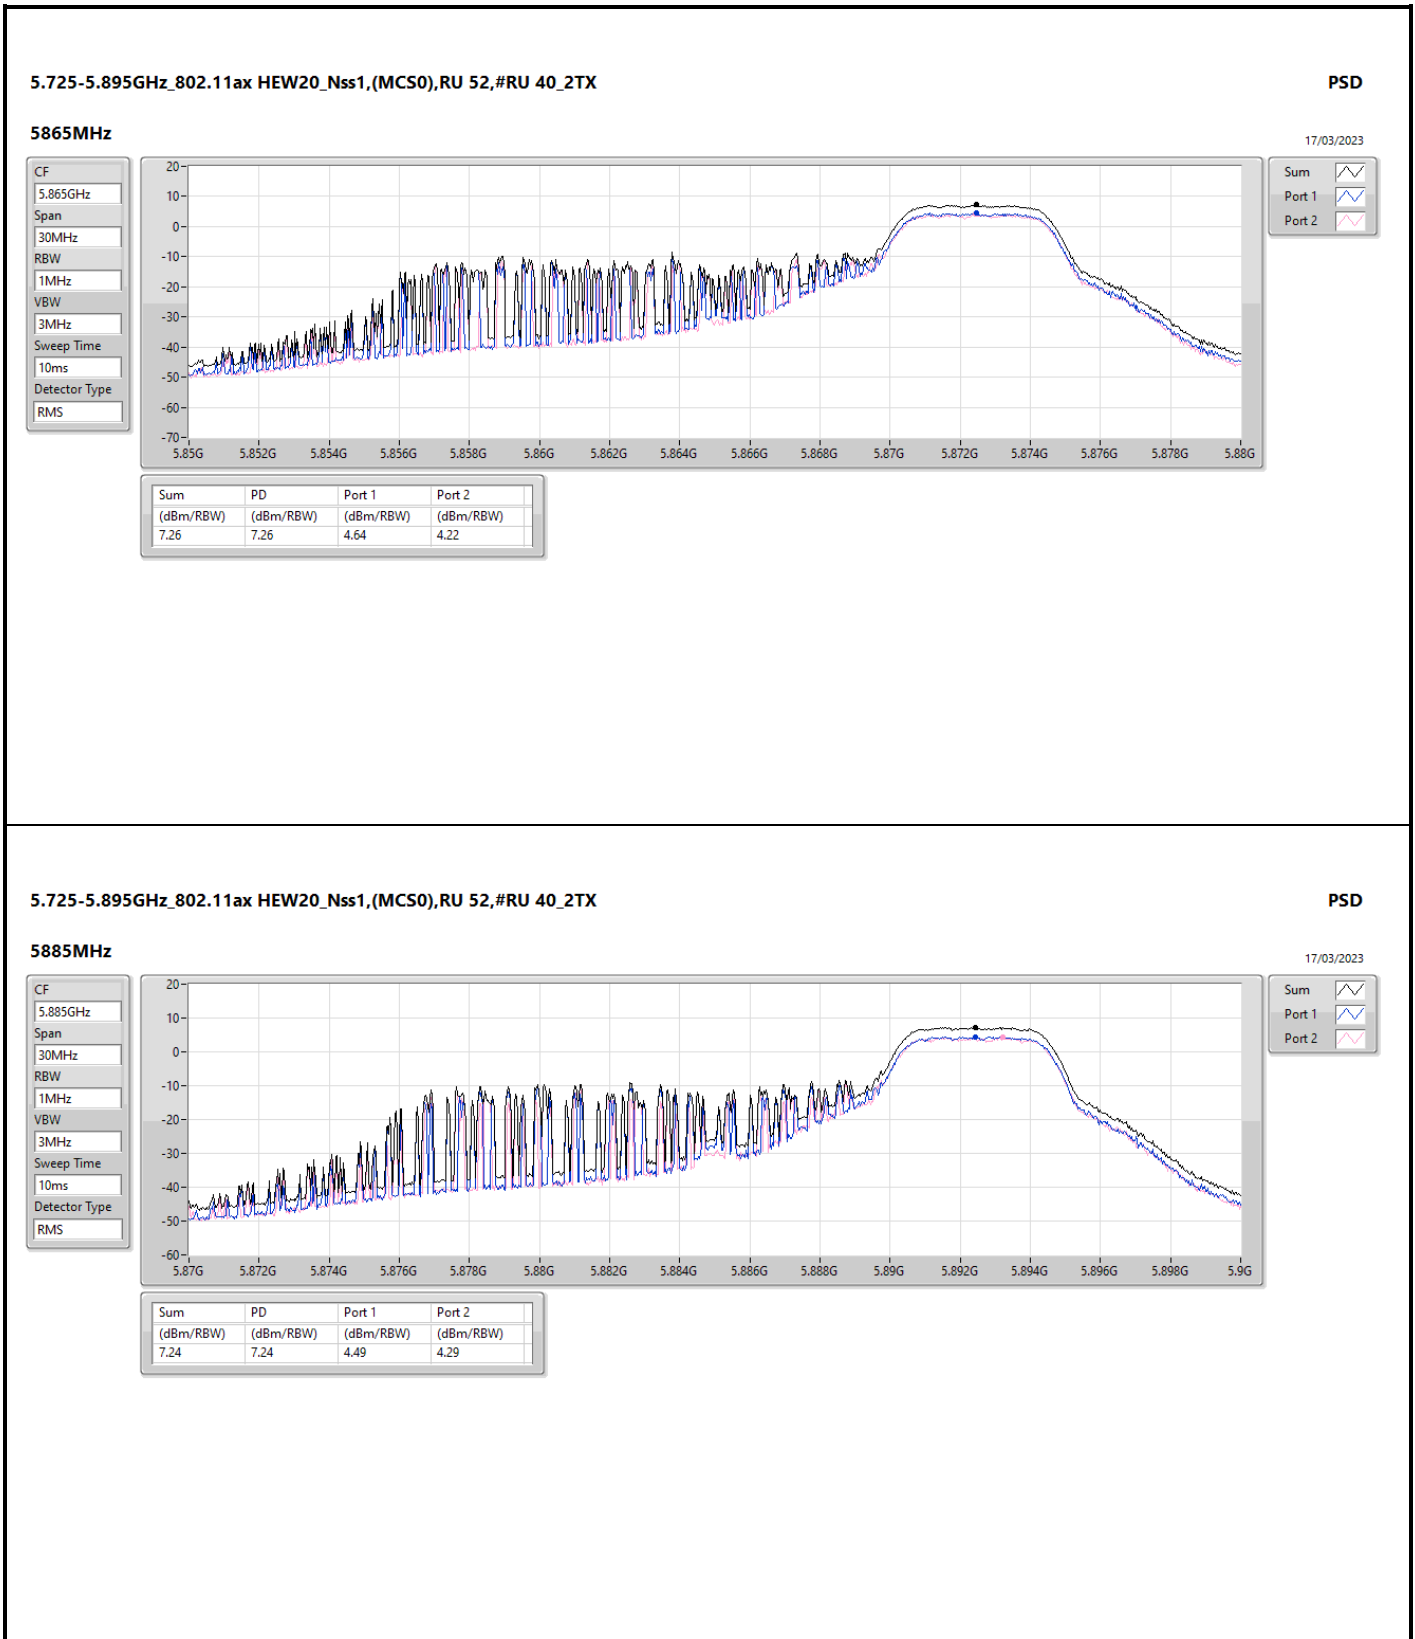

DG = Directional Gain; RBW = 500kHz for 5.725-5.85GHz band / 1MHz for other band;  
 PD = trace bin-by-bin of each transmits port summing can be performed maximum power density; Port X = Port X Power Density;