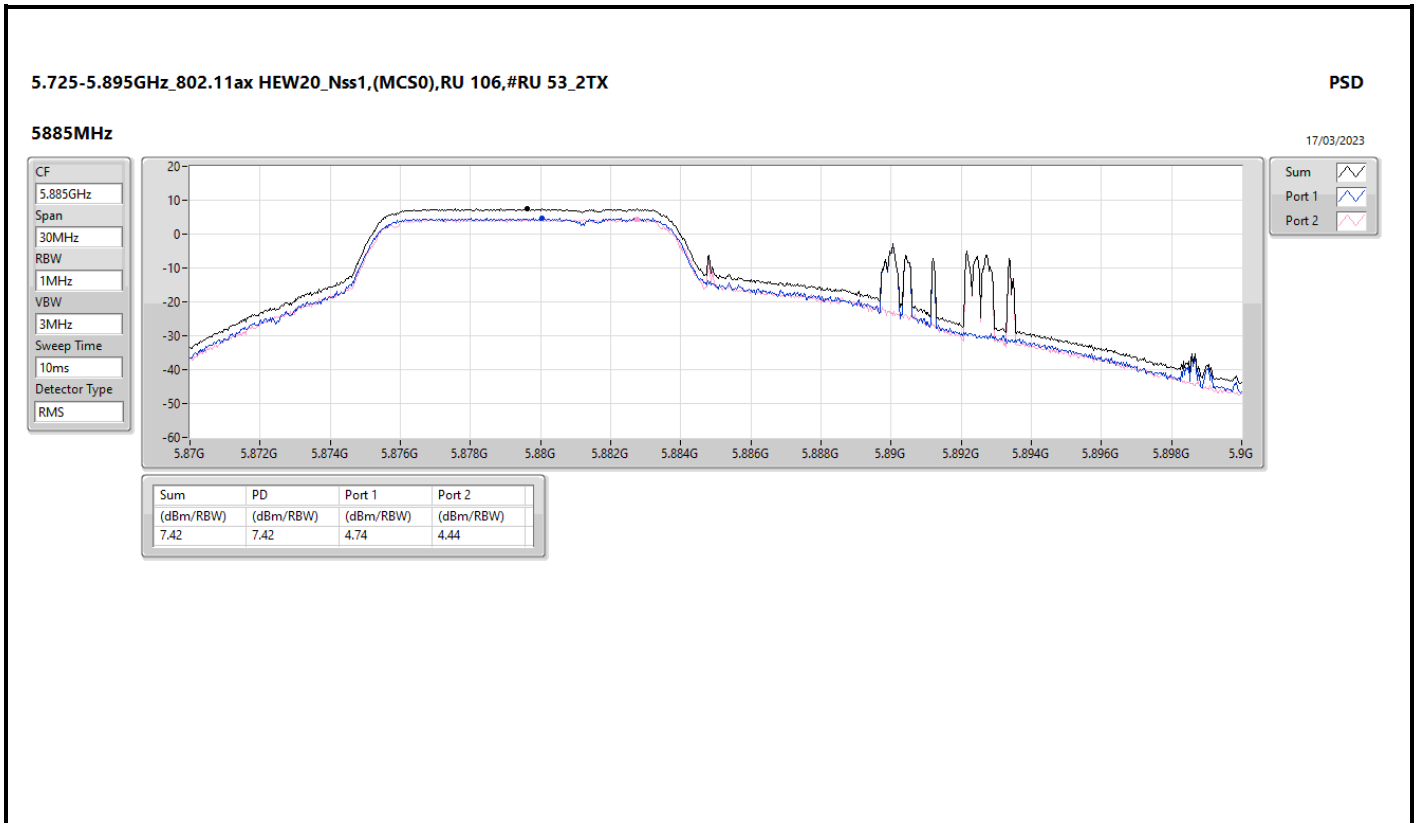

DG = Directional Gain; RBW = 500kHz for 5.725-5.85GHz band / 1MHz for other band;  
 PD = trace bin-by-bin of each transmits port summing can be performed maximum power density; Port X = Port X Power Density;