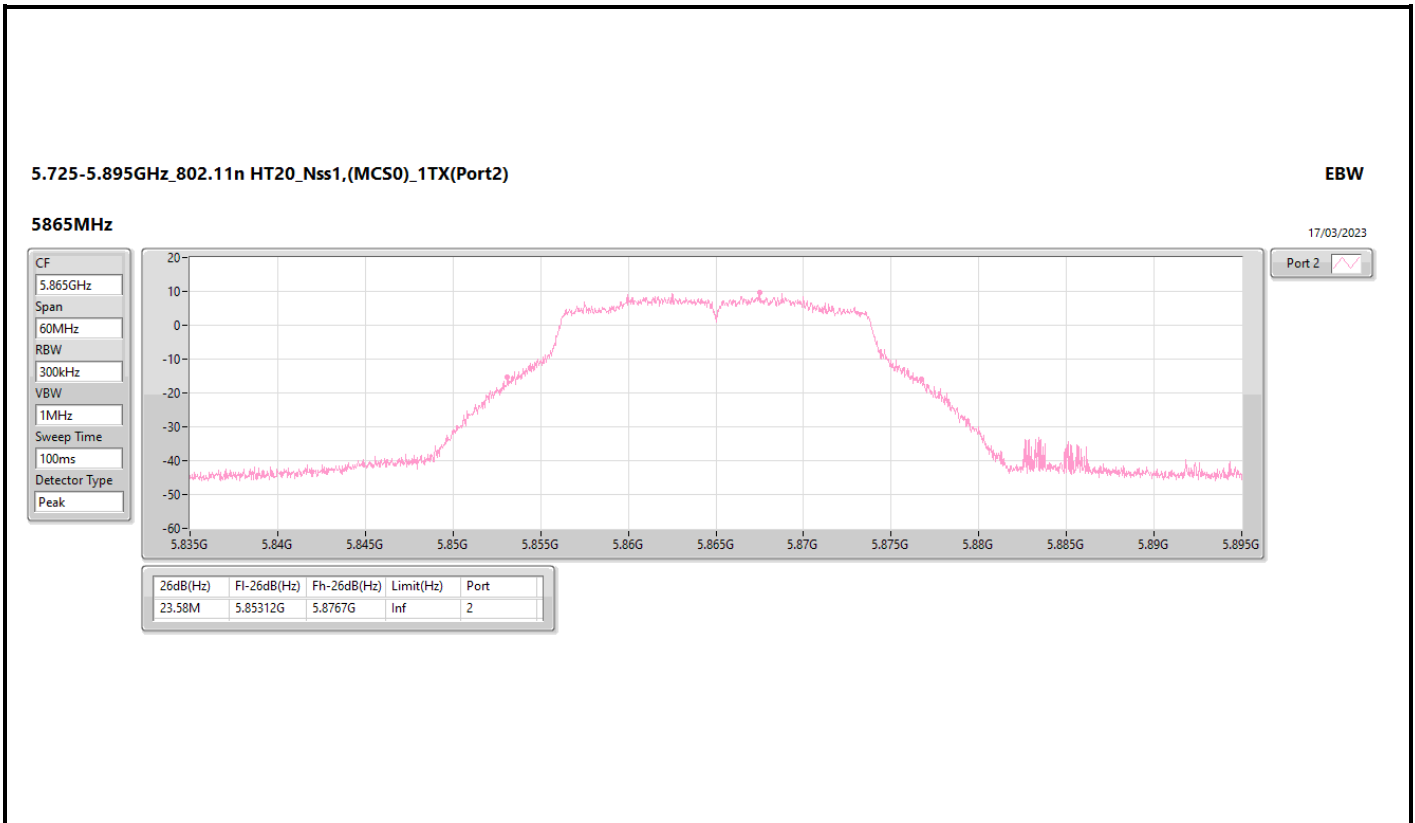

Port X-N dB = Port X 6dB down bandwidth for 5.725-5.85GHz band / 26dB down bandwidth for other band  
 Port X-OBW = Port X 99% occupied bandwidth

5.725-5.895GHz\_802.11a\_Nss1,(6Mbps)\_1TX(Port1)

EBW

5845MHz

17/03/2023

5.725-5.895GHz\_802.11a\_Nss1,(6Mbps)\_1TX(Port2)

EBW

5845MHz

17/03/2023

5.725-5.895GHz\_802.11n HT20\_Nss1,(MCS8)\_2TX

EBW

5885MHz