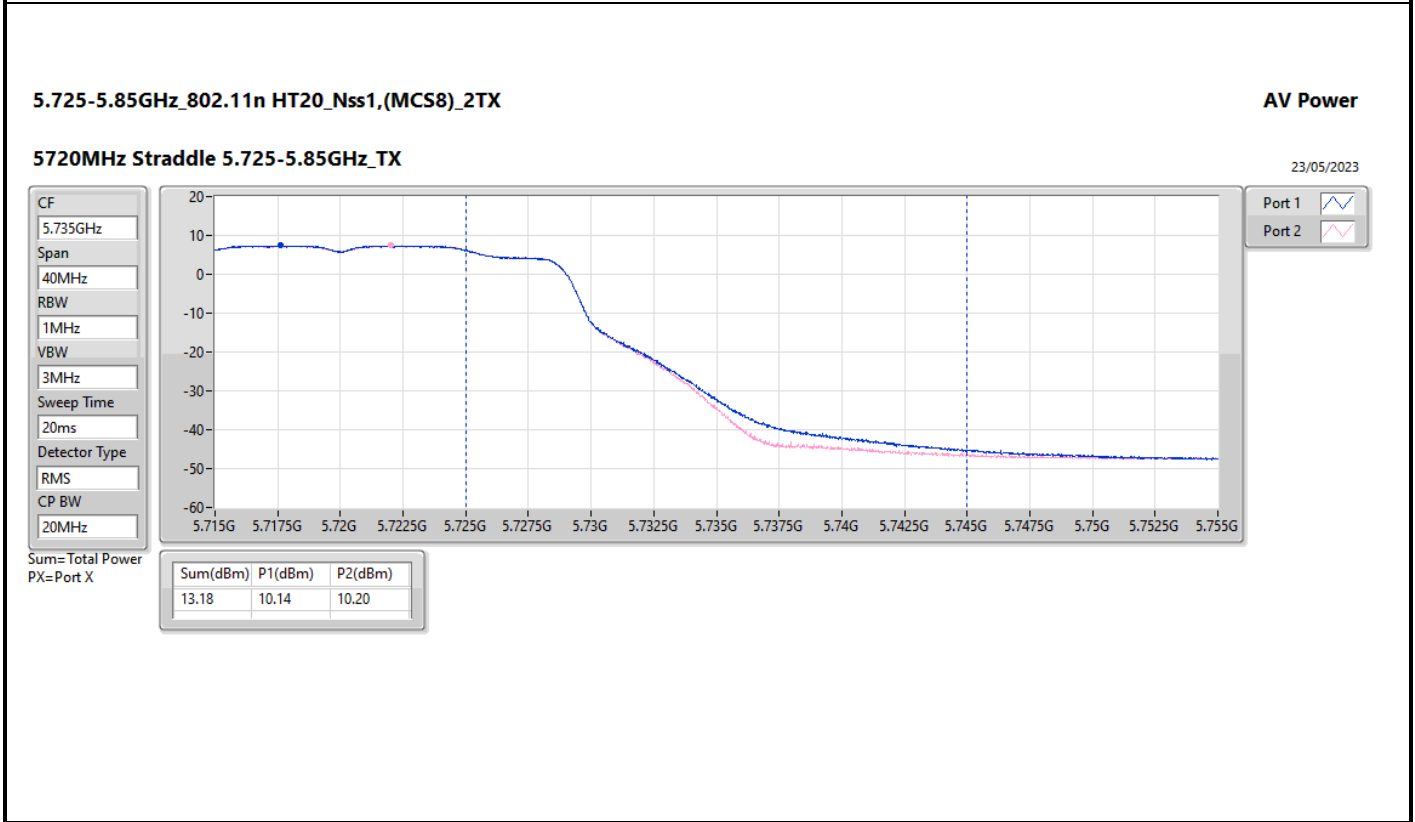

DG = Directional Gain; Port X = Port X output power

5.25-5.35GHz\_802.11ax HEW160\_Nss1,(MCS0)\_2TX

AV Power

5250MHz Straddle 5.25-5.35GHz\_TX

28/02/2023

CF

5.33GHz

Span