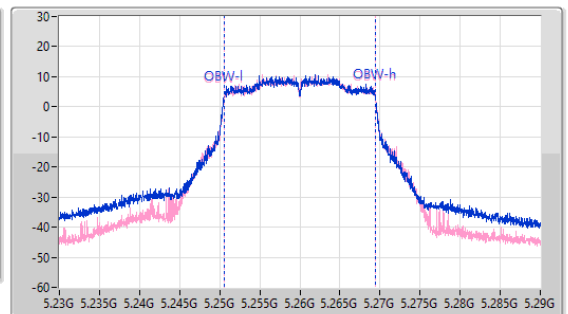

5.25-5.35GHz\_802.11ax\_HEW20\_Nss1,(MCS0)\_2TX

EBW

5260MHz

28/02/2023

CF: 5.26GHz  
 Span: 132MHz  
 RBW: 200kHz  
 VBW: 1MHz  
 Sweep Time: 100ms  
 Detector Type: Peak

CF: 5.26GHz  
 Span: 60MHz  
 RBW: 200kHz  
 VBW: 1MHz  
 Sweep Time: 100ms  
 Detector Type: Peak

5.25-5.35GHz\_802.11ax\_HEW20\_Nss1,(MCS0)\_2TX

EBW

5300MHz

28/02/2023

CF: 5.3GHz  
 Span: 132MHz  
 RBW: 200kHz  
 VBW: 1MHz  
 Sweep Time: 100ms  
 Detector Type: Peak

CF: 5.3GHz  
 Span: 60MHz  
 RBW: 200kHz  
 VBW: 1MHz  
 Sweep Time: 100ms  
 Detector Type: Peak