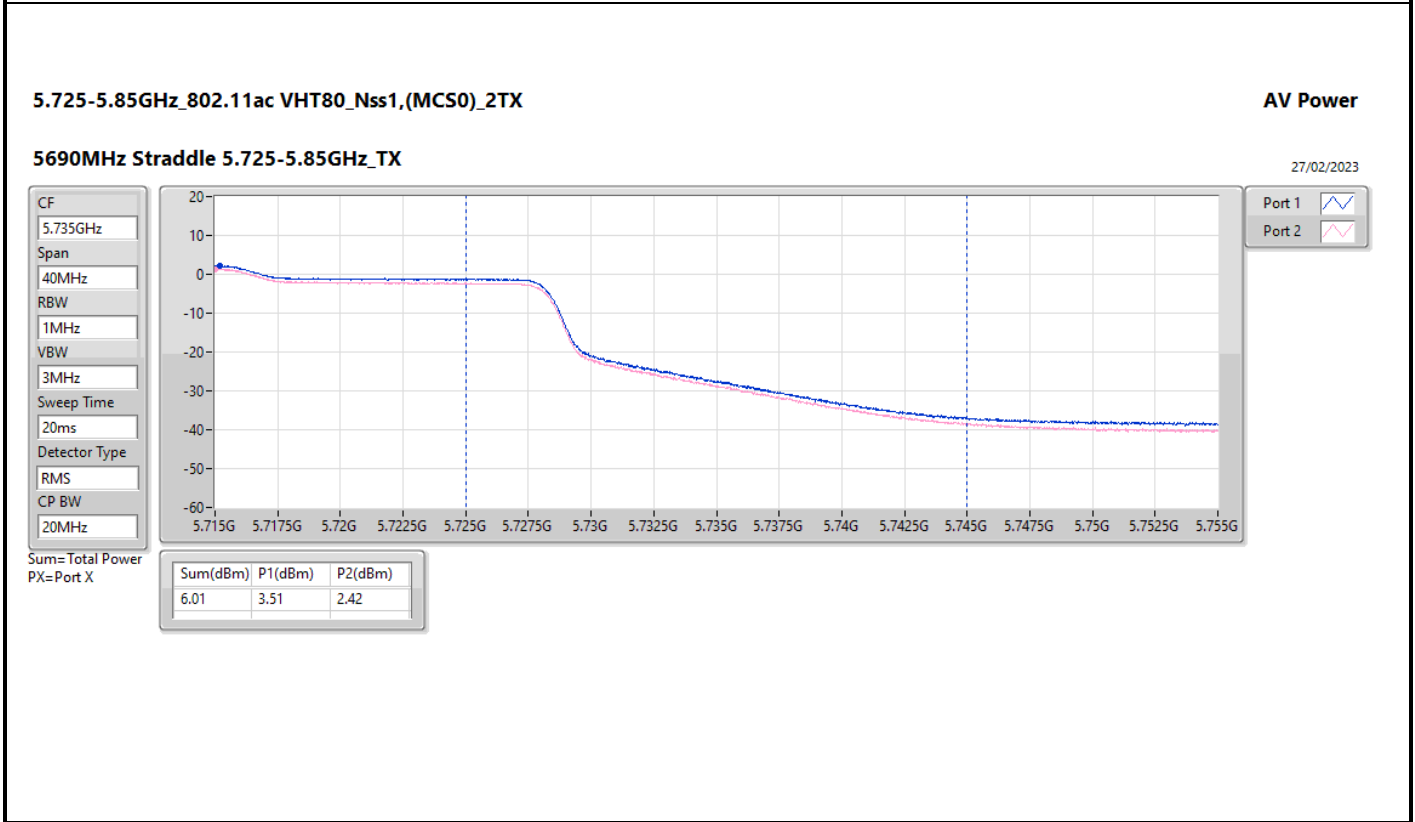

DG = Directional Gain; Port X = Port X output power

5.25-5.35GHz\_802.11ax HEW160\_Nss1,(MCS0)\_2TX

AV Power

5250MHz Straddle 5.25-5.35GHz\_TX

28/02/2023

CF

5.33GHz

Span