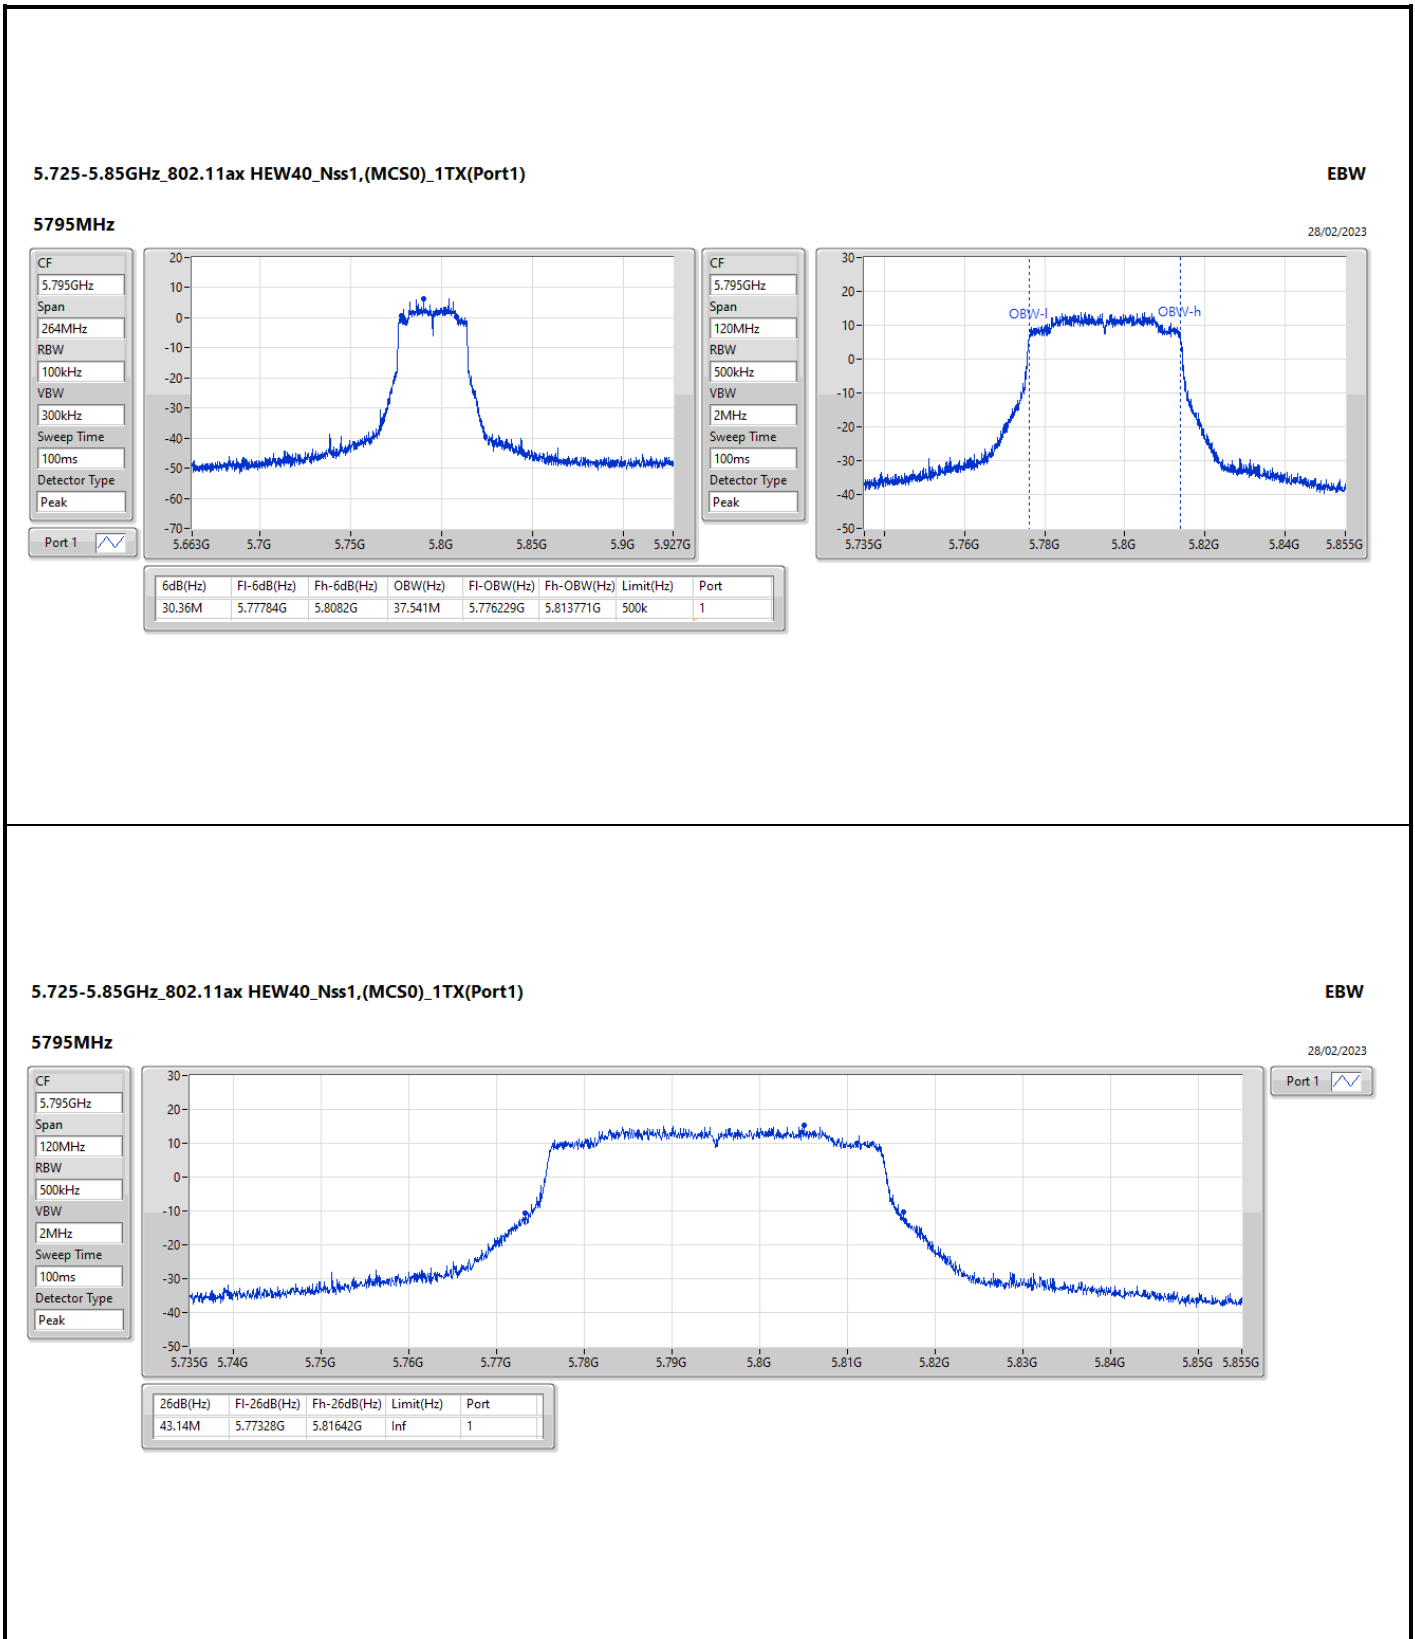

5.47-5.725GHz\_802.11ax HEW40\_Nss1,(MCS0)\_1TX(Port1)

EBW

5670MHz

28/02/2023

5.47-5.725GHz\_802.11ax HEW40\_Nss1,(MCS0)\_1TX(Port1)

EBW

5710MHz Straddle 5.47-5.725GHz

28/02/2023