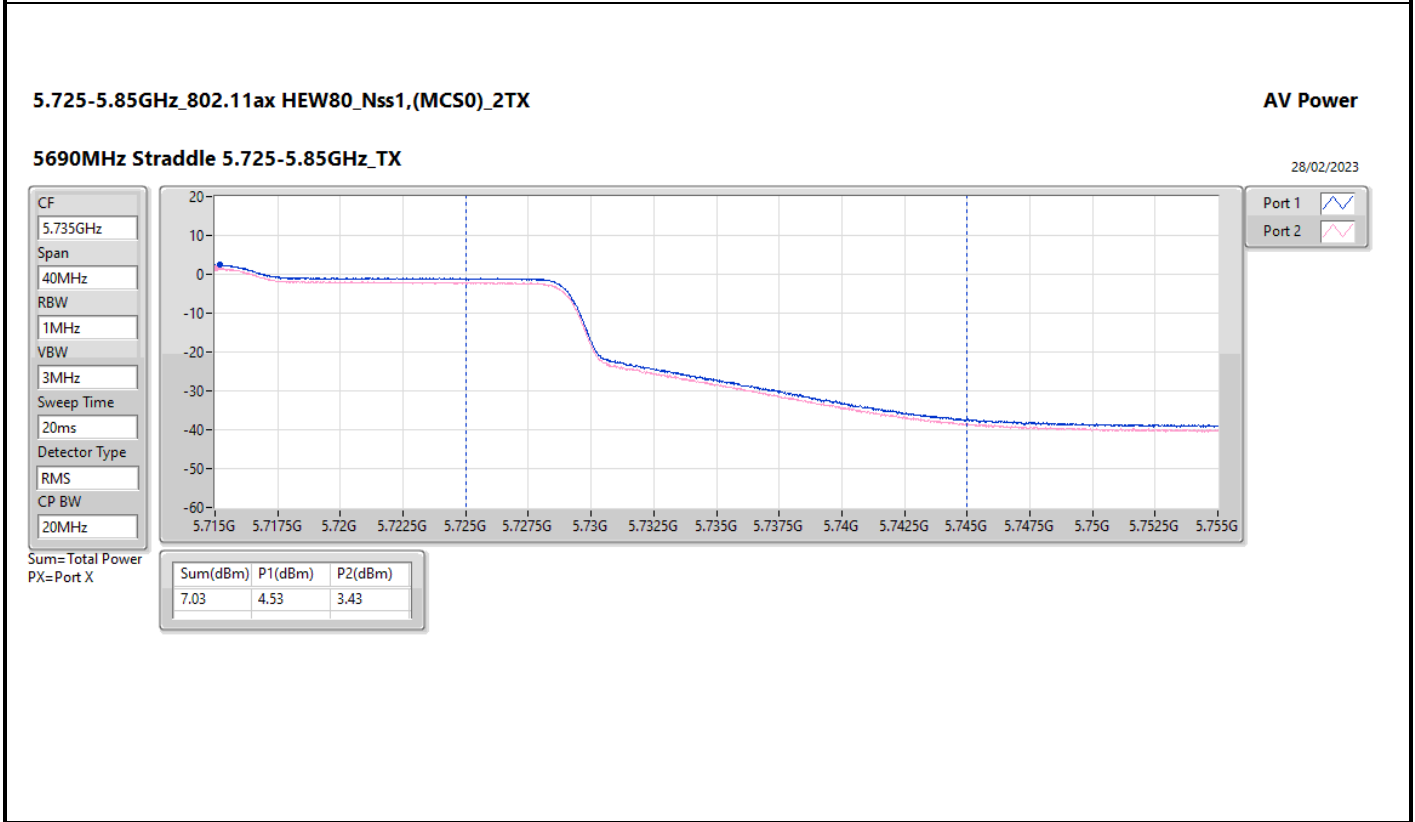

DG = Directional Gain; Port X = Port X output power

5.25-5.35GHz\_802.11ax HEW160\_Nss1,(MCS0)\_2TX

AV Power

5250MHz Straddle 5.25-5.35GHz\_TX

28/02/2023

CF

5.33GHz

Span