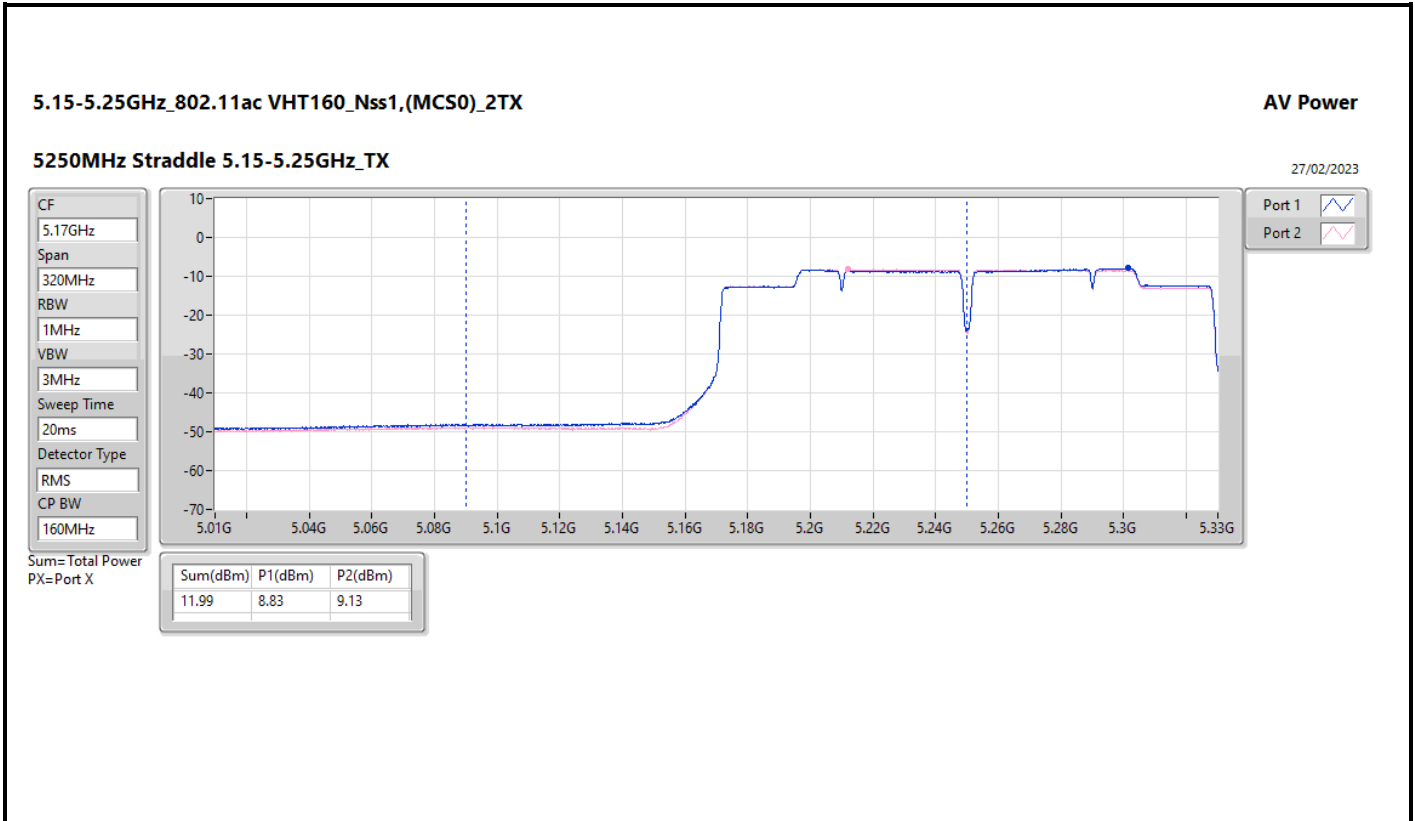

DG = Directional Gain; Port X = Port X output power

5.25-5.35GHz\_802.11ax HEW160\_Nss1,(MCS0)\_2TX

AV Power

5250MHz Straddle 5.25-5.35GHz\_TX

28/02/2023

CF

5.33GHz

Span