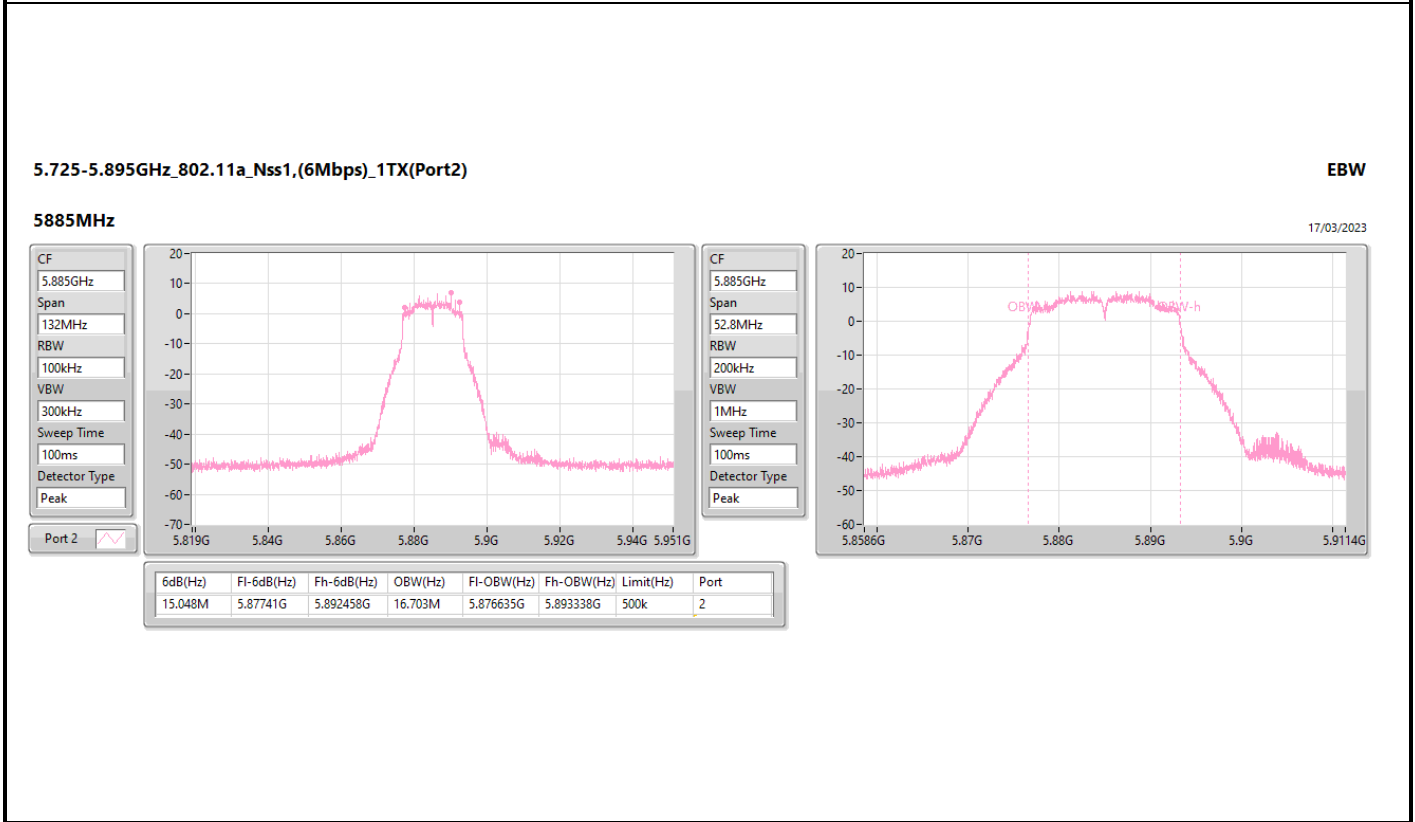

Port X-N dB = Port X 6dB down bandwidth for 5.725-5.85GHz band / 26dB down bandwidth for other band  
 Port X-OBW = Port X 99% occupied bandwidth

5.725-5.895GHz\_802.11a\_Nss1,(6Mbps)\_1TX(Port1)

EBW

5845MHz

17/03/2023

5.725-5.895GHz\_802.11a\_Nss1,(6Mbps)\_1TX(Port2)

EBW

5845MHz

17/03/2023

5.725-5.895GHz\_802.11n HT20\_Nss1,(MCS8)\_2TX

EBW

5885MHz