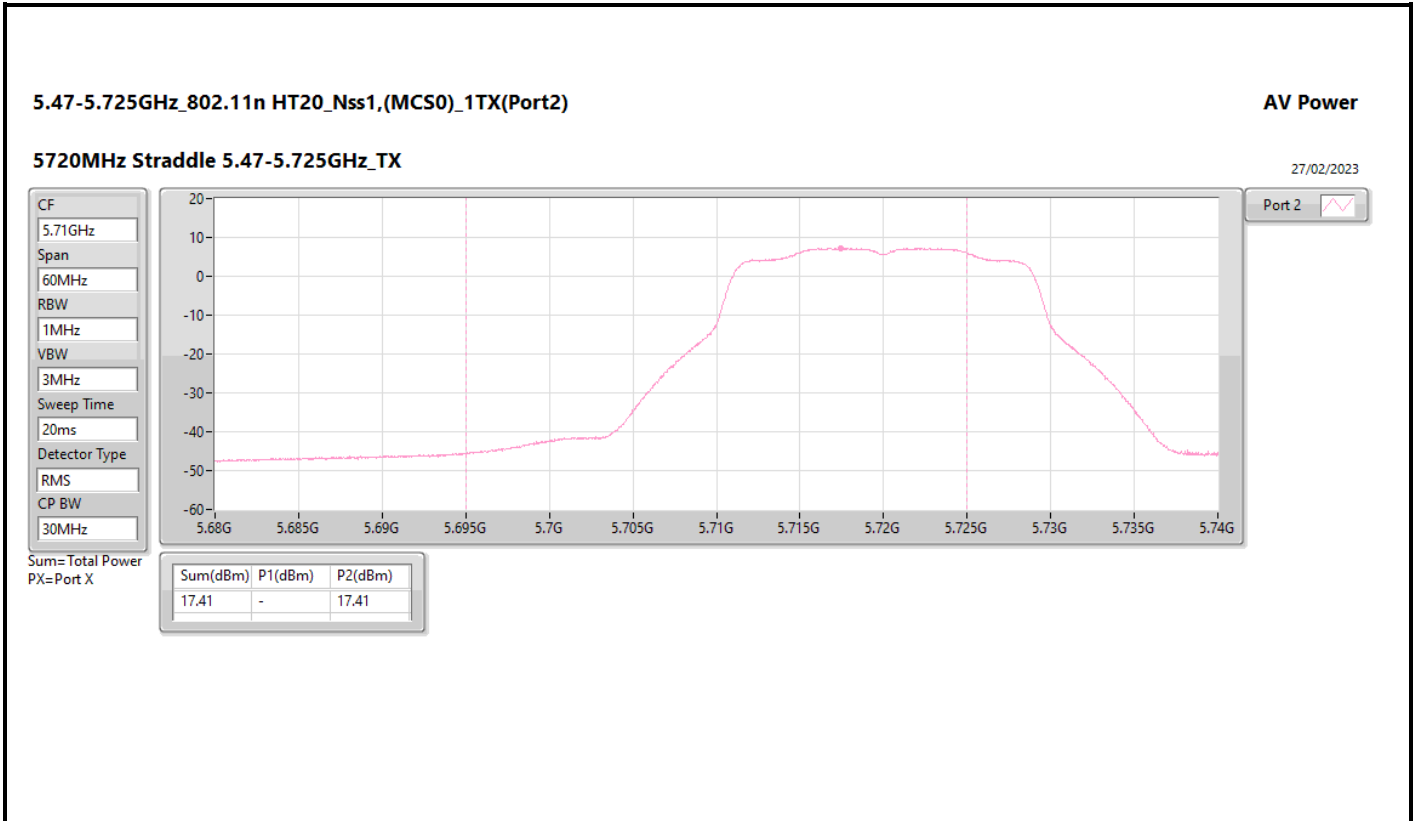

DG = Directional Gain; Port X = Port X output power

5.25-5.35GHz\_802.11ax HEW160\_Nss1,(MCS0)\_2TX

AV Power

5250MHz Straddle 5.25-5.35GHz\_TX

28/02/2023

CF

5.33GHz

Span