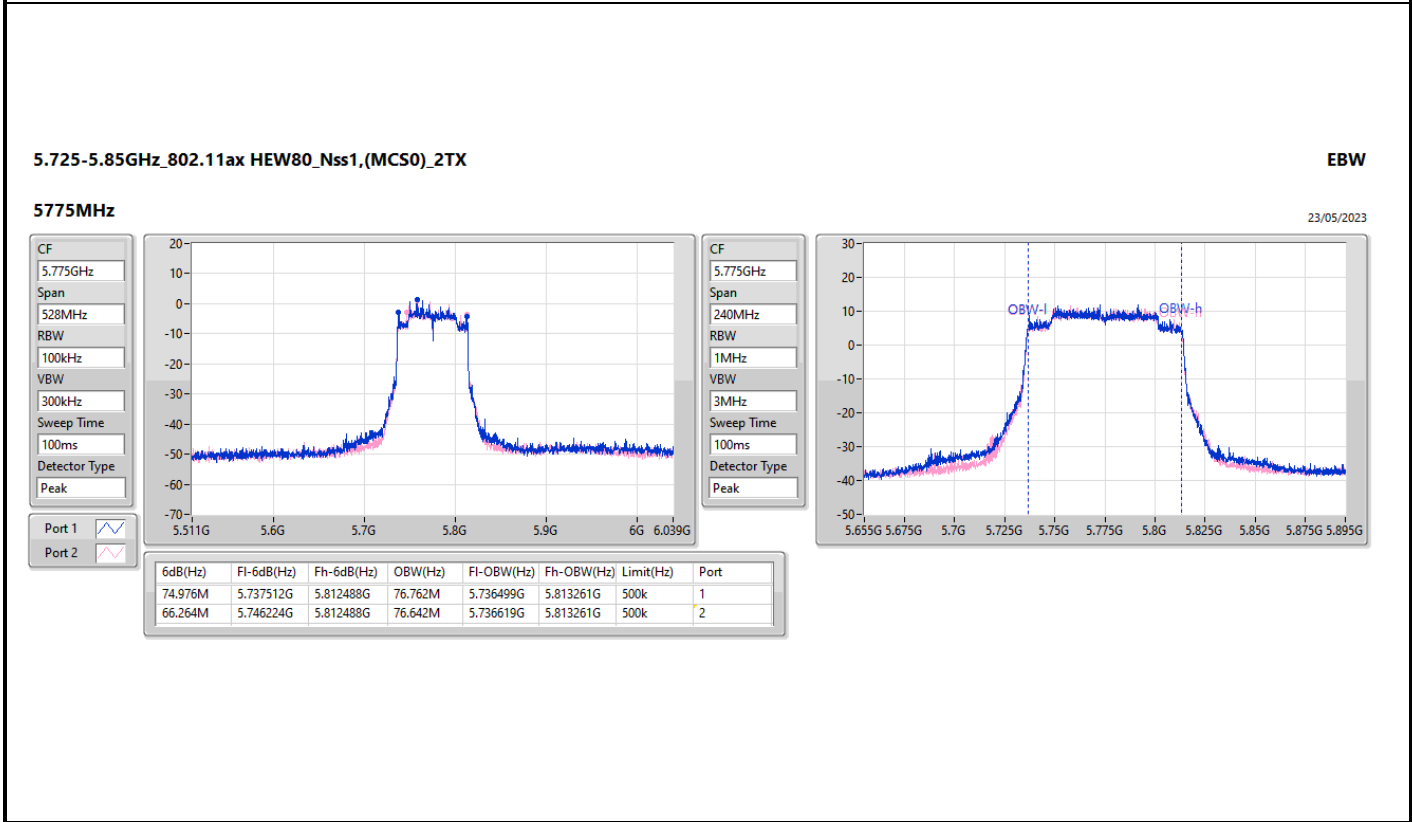

5.47-5.725GHz\_802.11ax HEW80\_Nss1,(MCS0)\_2TX

EBW

5690MHz Straddle 5.47-5.725GHz

28/02/2023

5.725-5.85GHz\_802.11ax HEW80\_Nss1,(MCS0)\_2TX

EBW

5690MHz Straddle 5.725-5.85GHz

28/02/2023