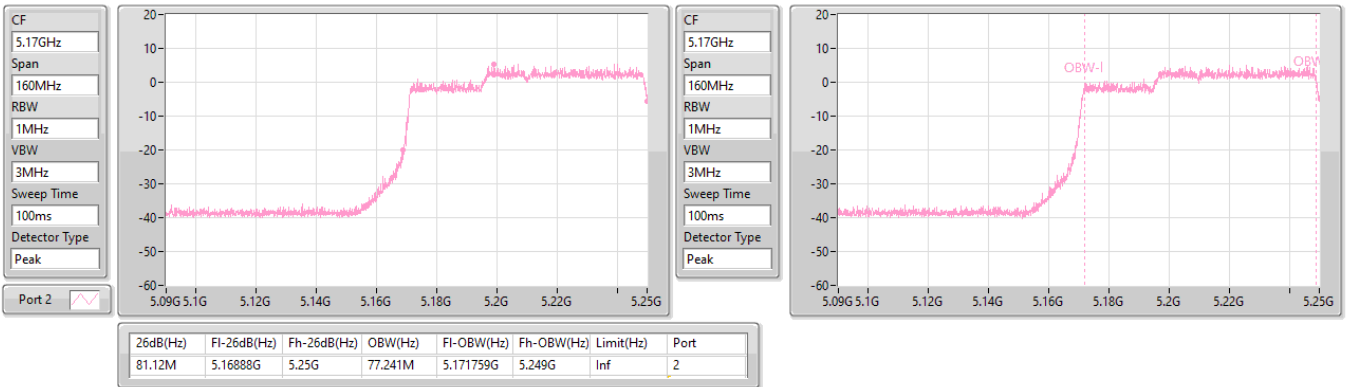

5.47-5.725GHz\_802.11ax HEW80\_Nss1,(MCS0)\_2TX

EBW

5690MHz Straddle 5.47-5.725GHz

28/02/2023

5.725-5.85GHz\_802.11ax HEW80\_Nss1,(MCS0)\_2TX

EBW

5690MHz Straddle 5.725-5.85GHz

28/02/2023

5.25-5.35GHz\_802.11ax HEW160\_Nss1,(MCS0)\_1TX(Port1)

EBW

5250MHz Straddle 5.25-5.35GHz

28/02/2023

5.47-5.725GHz\_802.11ax HEW160\_Nss1,(MCS0)\_1TX(Port1)

EBW

5570MHz

28/02/2023

5.15-5.25GHz 802.11ax HEW160\_Nss1,(MCS0)\_1TX(Port2)

EBW

5250MHz Straddle 5.15-5.25GHz

28/02/2023

5.25-5.35GHz 802.11ax HEW160\_Nss1,(MCS0)\_1TX(Port2)

EBW

5250MHz Straddle 5.25-5.35GHz

28/02/2023