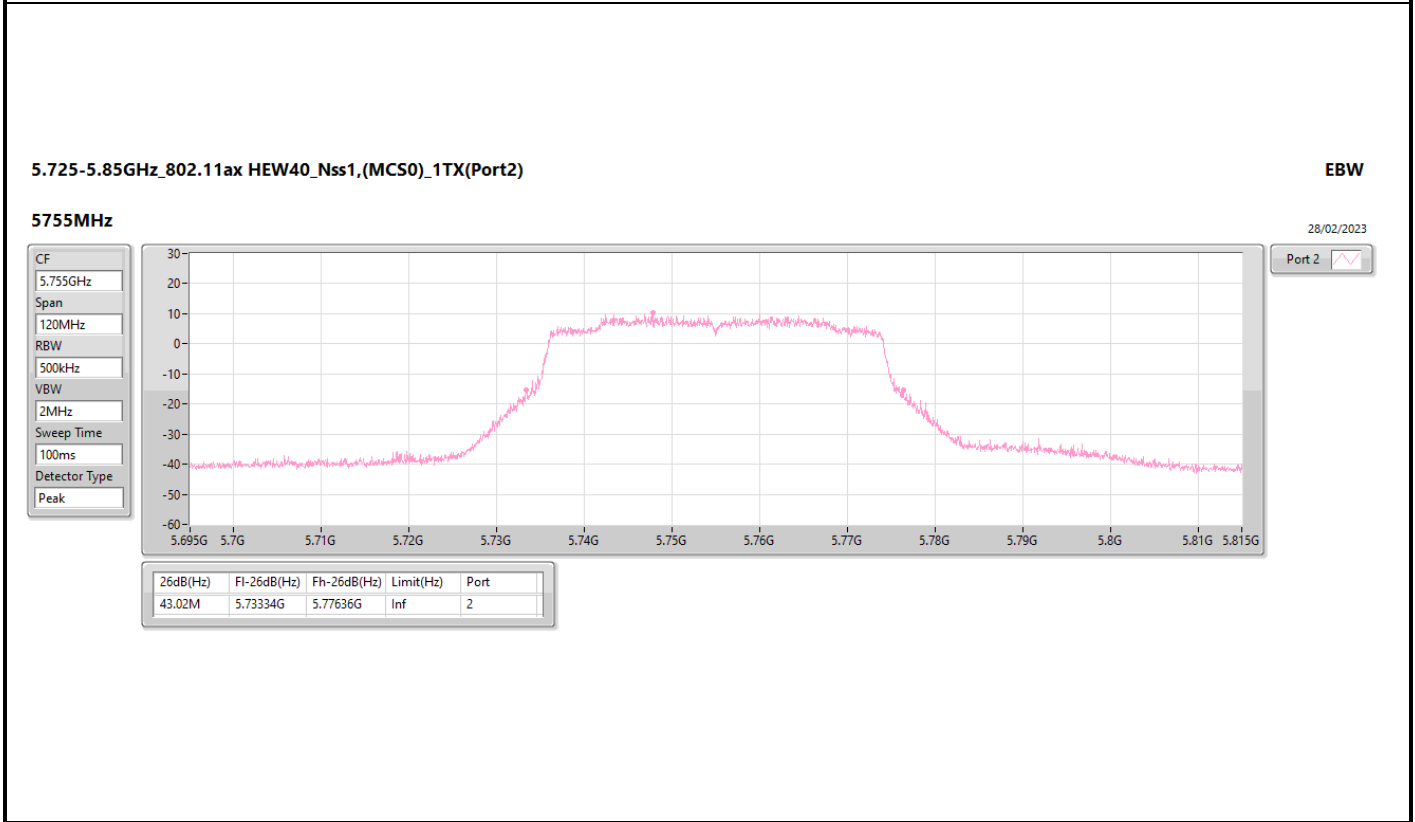

5.47-5.725GHz\_802.11ax HEW40\_Nss1,(MCS0)\_1TX(Port2)

EBW

5670MHz

28/02/2023

5.47-5.725GHz\_802.11ax HEW40\_Nss1,(MCS0)\_1TX(Port2)

EBW

5710MHz Straddle 5.47-5.725GHz

28/02/2023