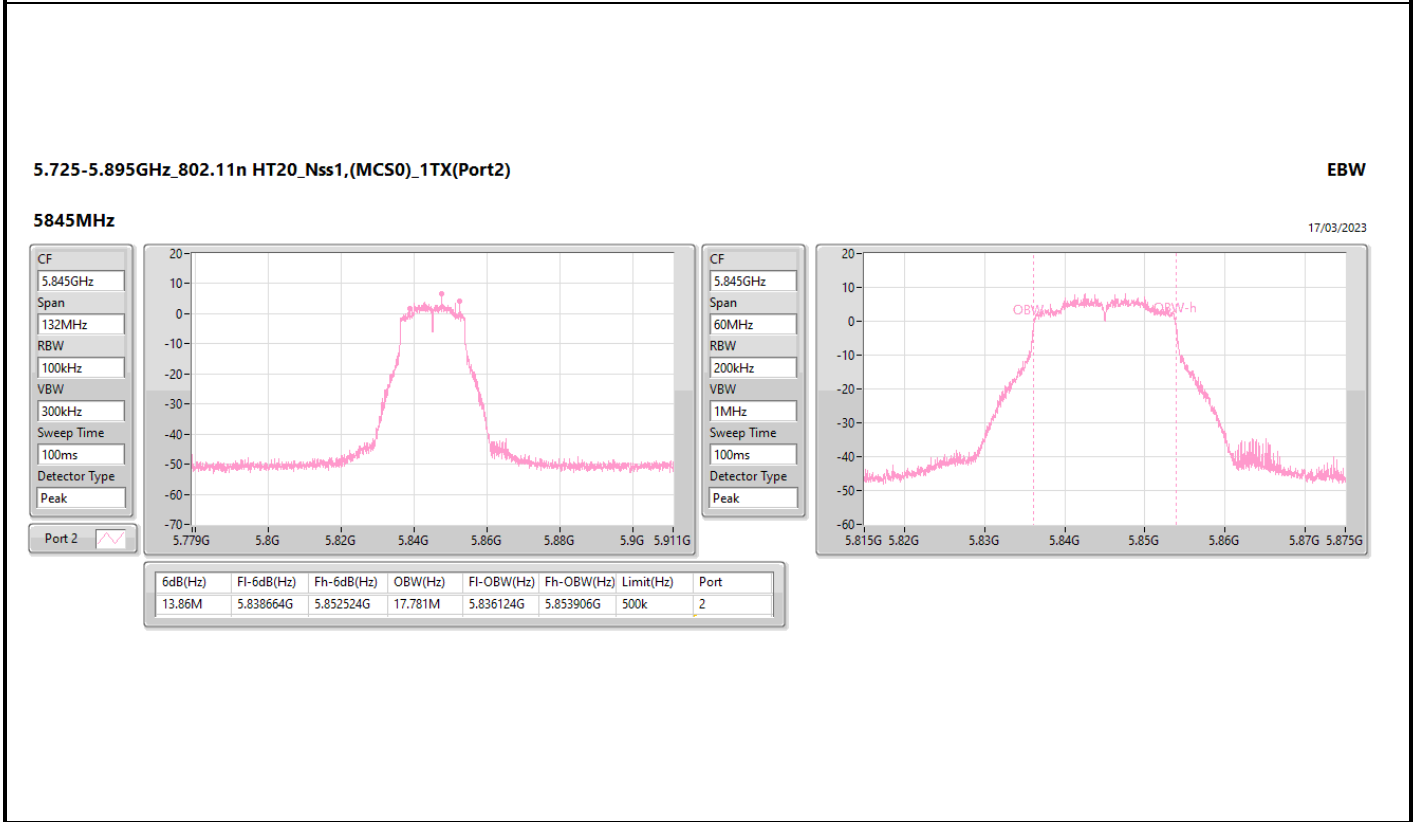

Port X-N dB = Port X 6dB down bandwidth for 5.725-5.85GHz band / 26dB down bandwidth for other band  
 Port X-OBW = Port X 99% occupied bandwidth

5.725-5.895GHz\_802.11a\_Nss1,(6Mbps)\_1TX(Port1)

EBW

5845MHz

17/03/2023

5.725-5.895GHz\_802.11a\_Nss1,(6Mbps)\_1TX(Port2)

EBW

5845MHz

17/03/2023

5.725-5.895GHz\_802.11n HT20\_Nss1,(MCS8)\_2TX

EBW

5885MHz