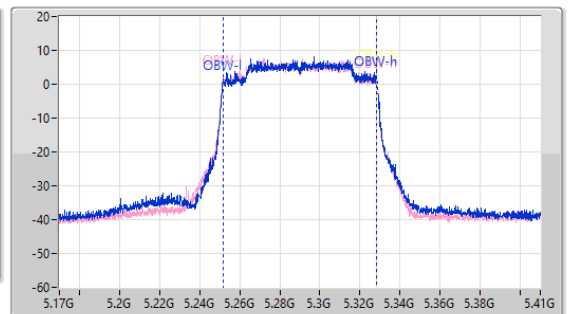

5.25-5.35GHz\_802.11ax\_HEW80\_Nss1,(MCS0)\_2TX

EBW

5290MHz

28/02/2023

CF: 5.29GHz  
 Span: 528MHz  
 RBW: 1MHz  
 VBW: 3MHz  
 Sweep Time: 100ms  
 Detector Type: Peak

CF: 5.29GHz  
 Span: 240MHz  
 RBW: 1MHz  
 VBW: 3MHz  
 Sweep Time: 100ms  
 Detector Type: Peak