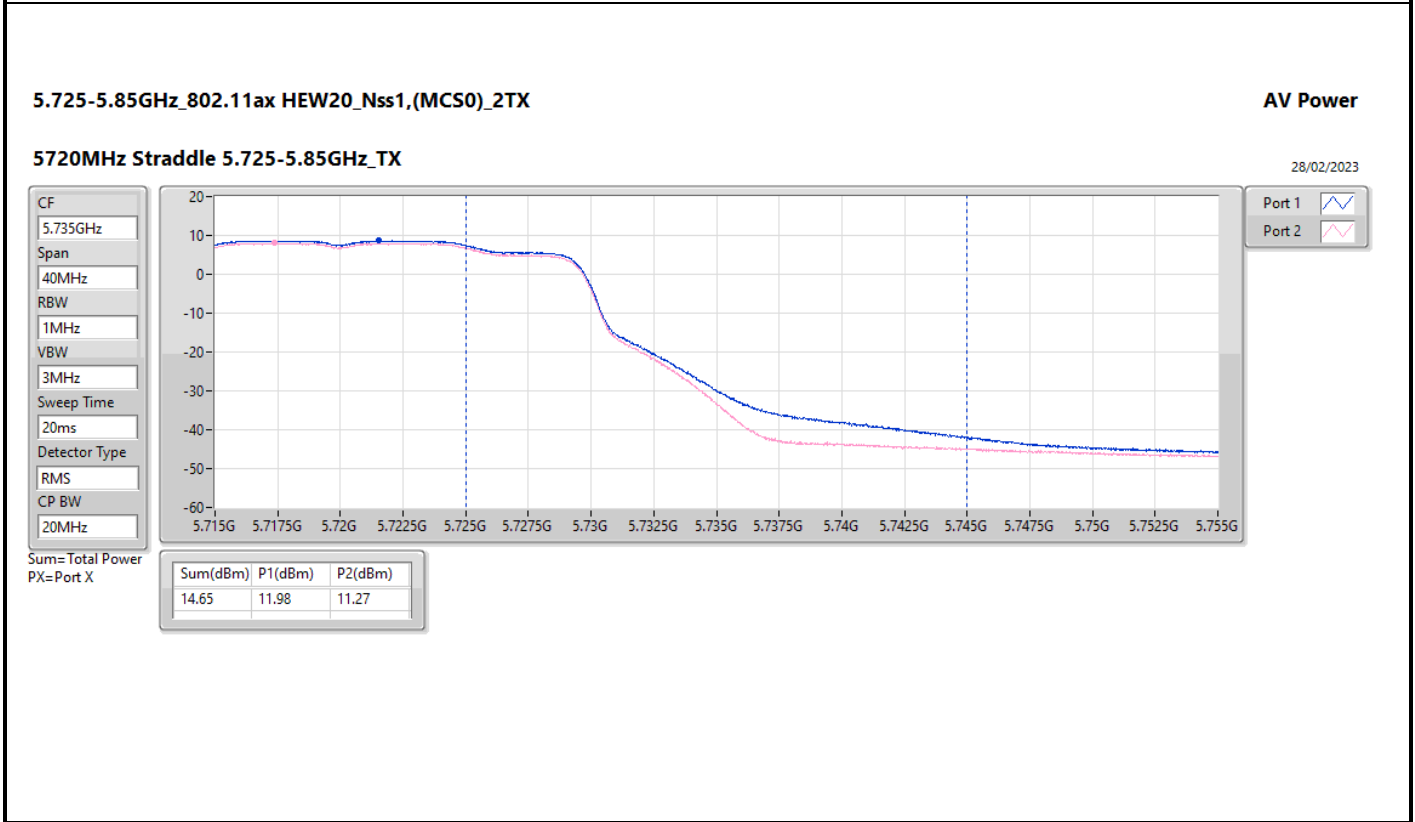

DG = Directional Gain; Port X = Port X output power

5.25-5.35GHz\_802.11ax HEW160\_Nss1,(MCS0)\_2TX

AV Power

5250MHz Straddle 5.25-5.35GHz\_TX

28/02/2023

CF

5.33GHz

Span