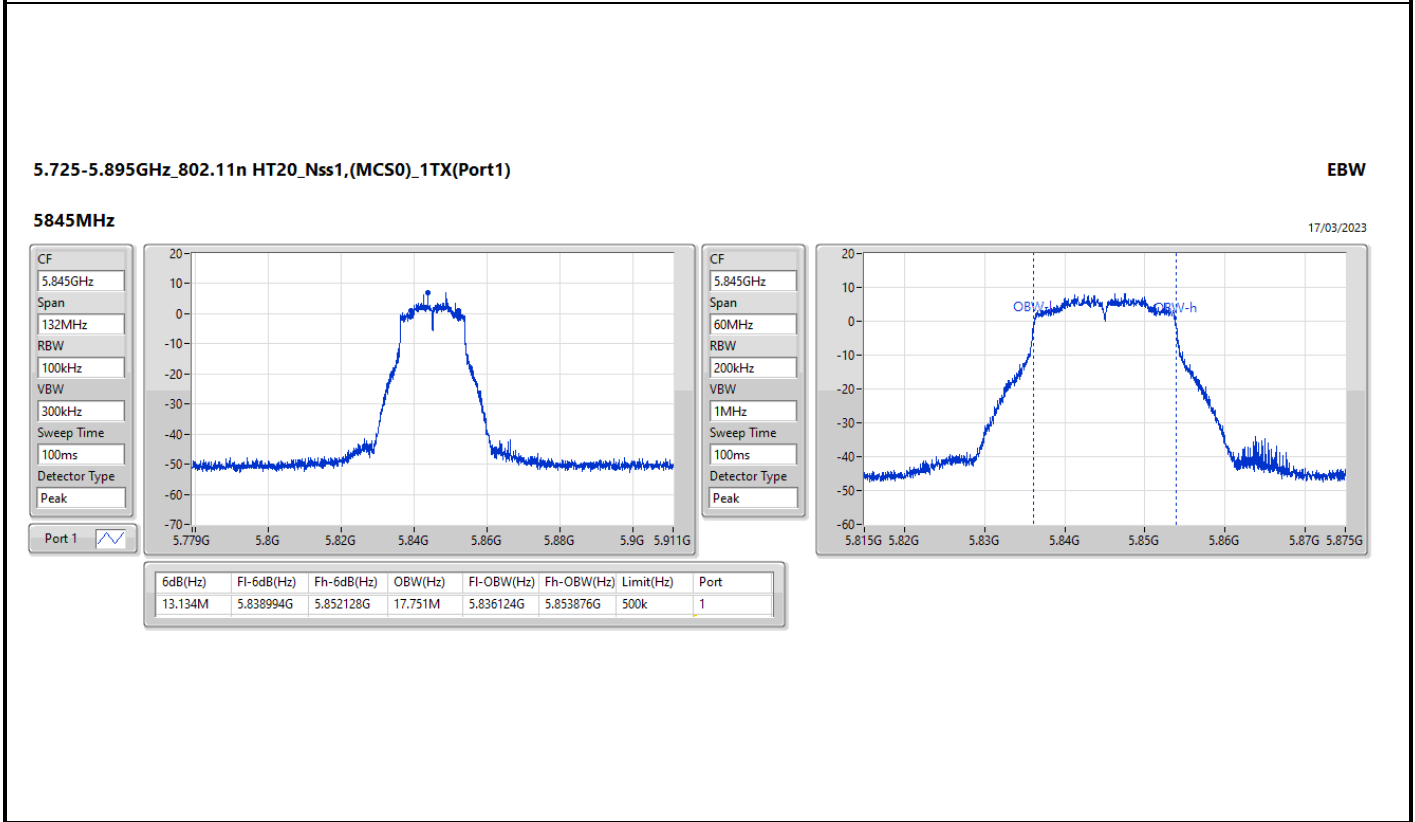

Port X-N dB = Port X 6dB down bandwidth for 5.725-5.85GHz band / 26dB down bandwidth for other band  
 Port X-OBW = Port X 99% occupied bandwidth

5.725-5.895GHz\_802.11a\_Nss1,(6Mbps)\_1TX(Port1)

EBW

5845MHz

17/03/2023

5.725-5.895GHz\_802.11a\_Nss1,(6Mbps)\_1TX(Port2)

EBW

5845MHz

17/03/2023

5.725-5.895GHz\_802.11n HT20\_Nss1,(MCS8)\_2TX

EBW

5885MHz