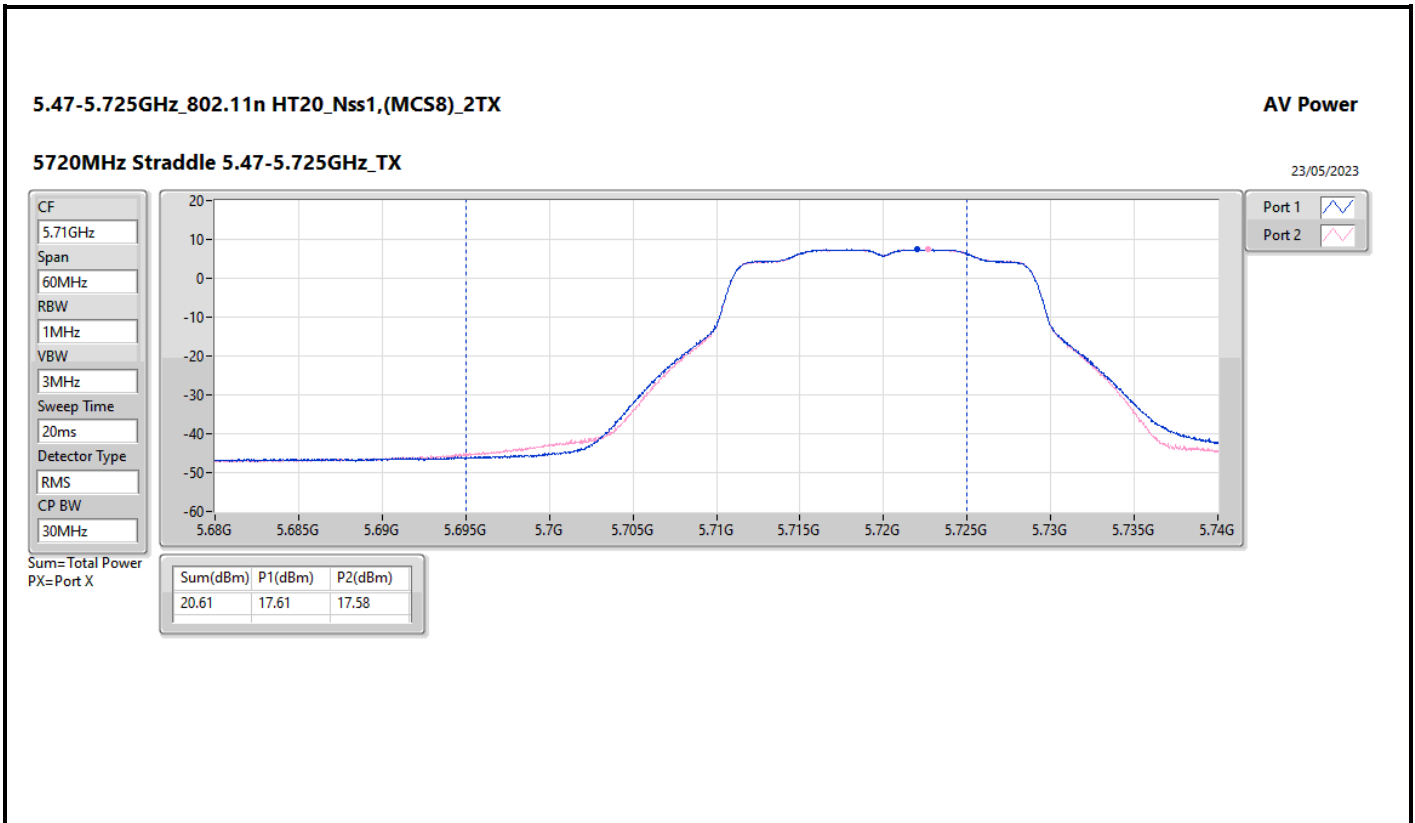

DG = Directional Gain; Port X = Port X output power

5.25-5.35GHz\_802.11ax HEW160\_Nss1,(MCS0)\_2TX

AV Power

5250MHz Straddle 5.25-5.35GHz\_TX

28/02/2023

CF

5.33GHz

Span