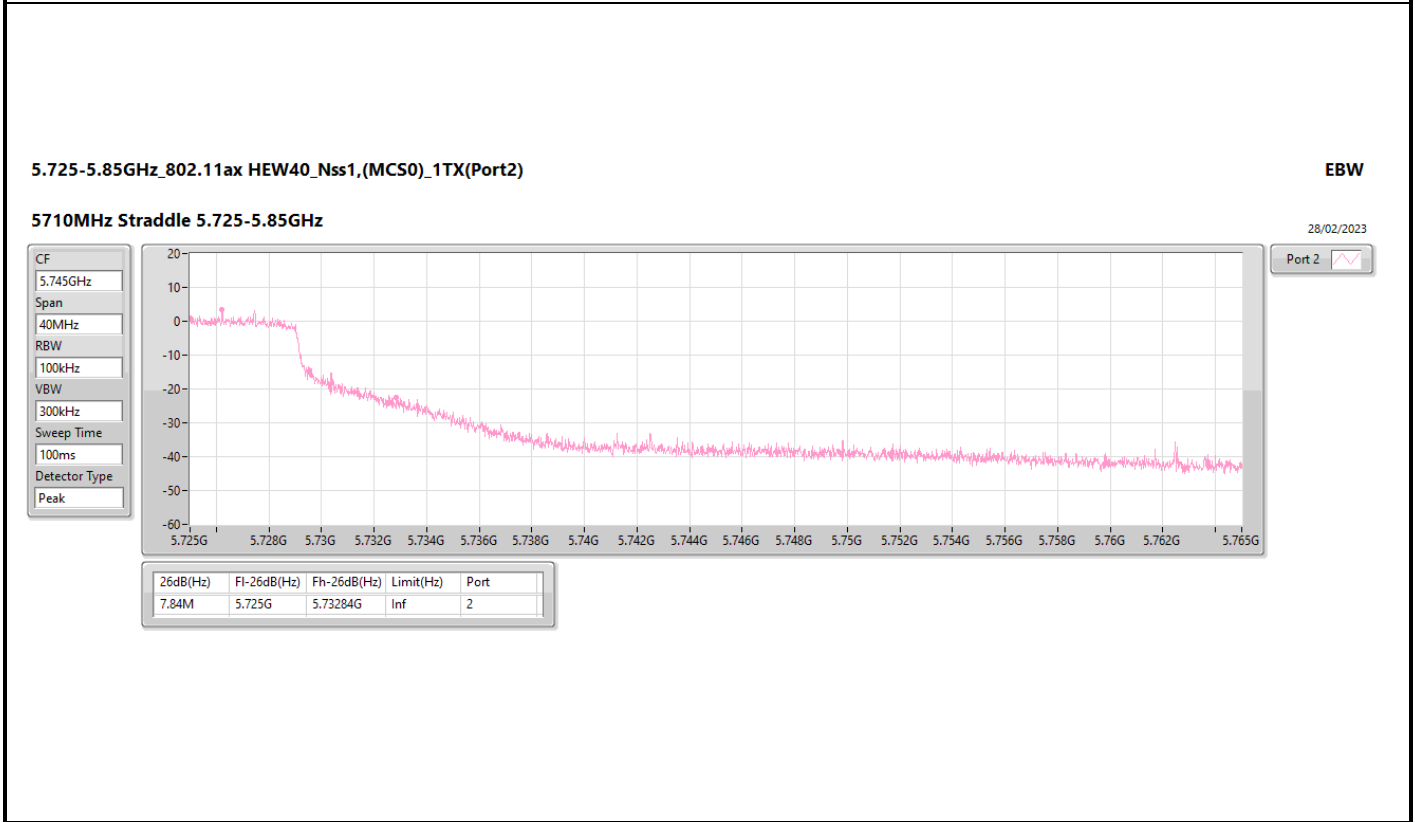

5.47-5.725GHz\_802.11ax HEW40\_Nss1,(MCS0)\_1TX(Port2)

EBW

5670MHz

28/02/2023

5.47-5.725GHz\_802.11ax HEW40\_Nss1,(MCS0)\_1TX(Port2)

EBW

5710MHz Straddle 5.47-5.725GHz

28/02/2023