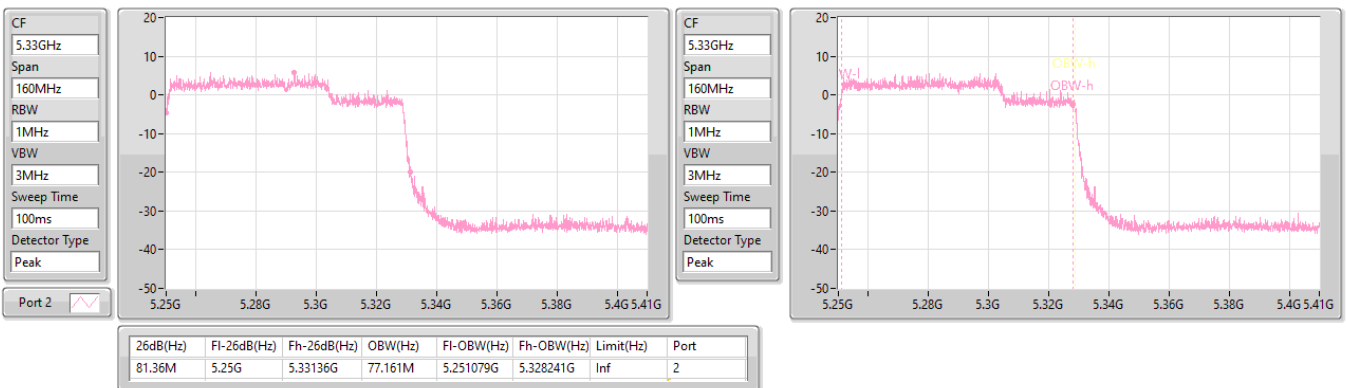

5.25-5.35GHz\_802.11ax HEW160\_Nss1,(MCS0)\_1TX(Port1)

EBW

5250MHz Straddle 5.25-5.35GHz

28/02/2023

5.47-5.725GHz\_802.11ax HEW160\_Nss1,(MCS0)\_1TX(Port1)

EBW

5570MHz

28/02/2023

5.15-5.25GHz 802.11ax HEW160\_Nss1,(MCS0)\_1TX(Port2)

EBW

5250MHz Straddle 5.15-5.25GHz

28/02/2023

5.25-5.35GHz 802.11ax HEW160\_Nss1,(MCS0)\_1TX(Port2)

EBW

5250MHz Straddle 5.25-5.35GHz

28/02/2023

5.47-5.725GHz\_802.11ax HEW160\_Nss1,(MCS0)\_1TX(Port2)

EBW

5570MHz

28/02/2023

CF  
5.57GHz  
Span  
1.056GHz  
RBW  
2MHz  
VBW  
10MHz  
Sweep Time  
100ms  
Detector Type  
Peak

CF  
5.57GHz  
Span  
480MHz  
RBW  
2MHz  
VBW  
10MHz  
Sweep Time  
100ms  
Detector Type  
Peak