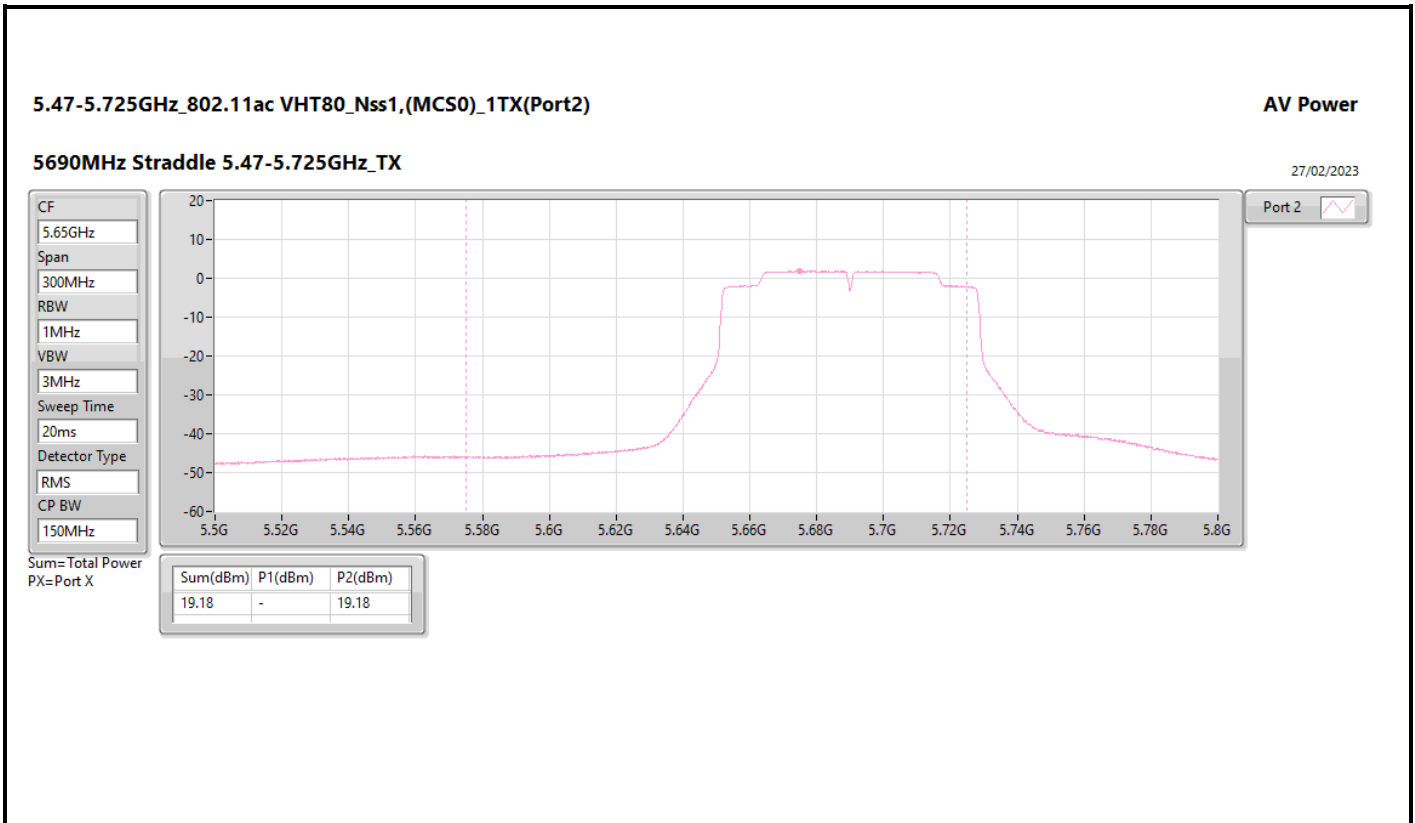

DG = Directional Gain; Port X = Port X output power

5.25-5.35GHz\_802.11ax HEW160\_Nss1,(MCS0)\_2TX

AV Power

5250MHz Straddle 5.25-5.35GHz\_TX

28/02/2023

CF

5.33GHz

Span