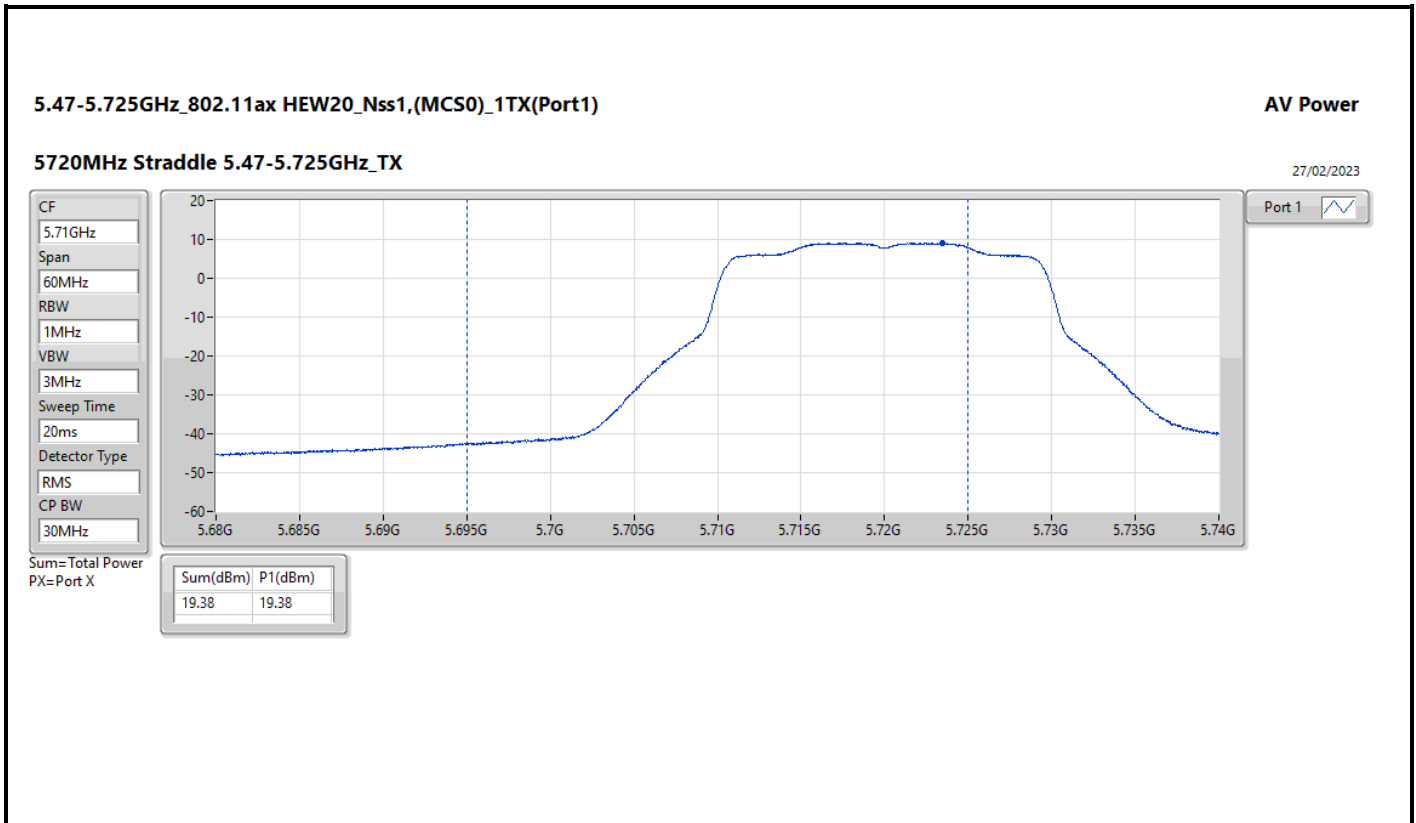

DG = Directional Gain; Port X = Port X output power

5.25-5.35GHz\_802.11ax HEW160\_Nss1,(MCS0)\_2TX

AV Power

5250MHz Straddle 5.25-5.35GHz\_TX

28/02/2023

CF

5.33GHz

Span