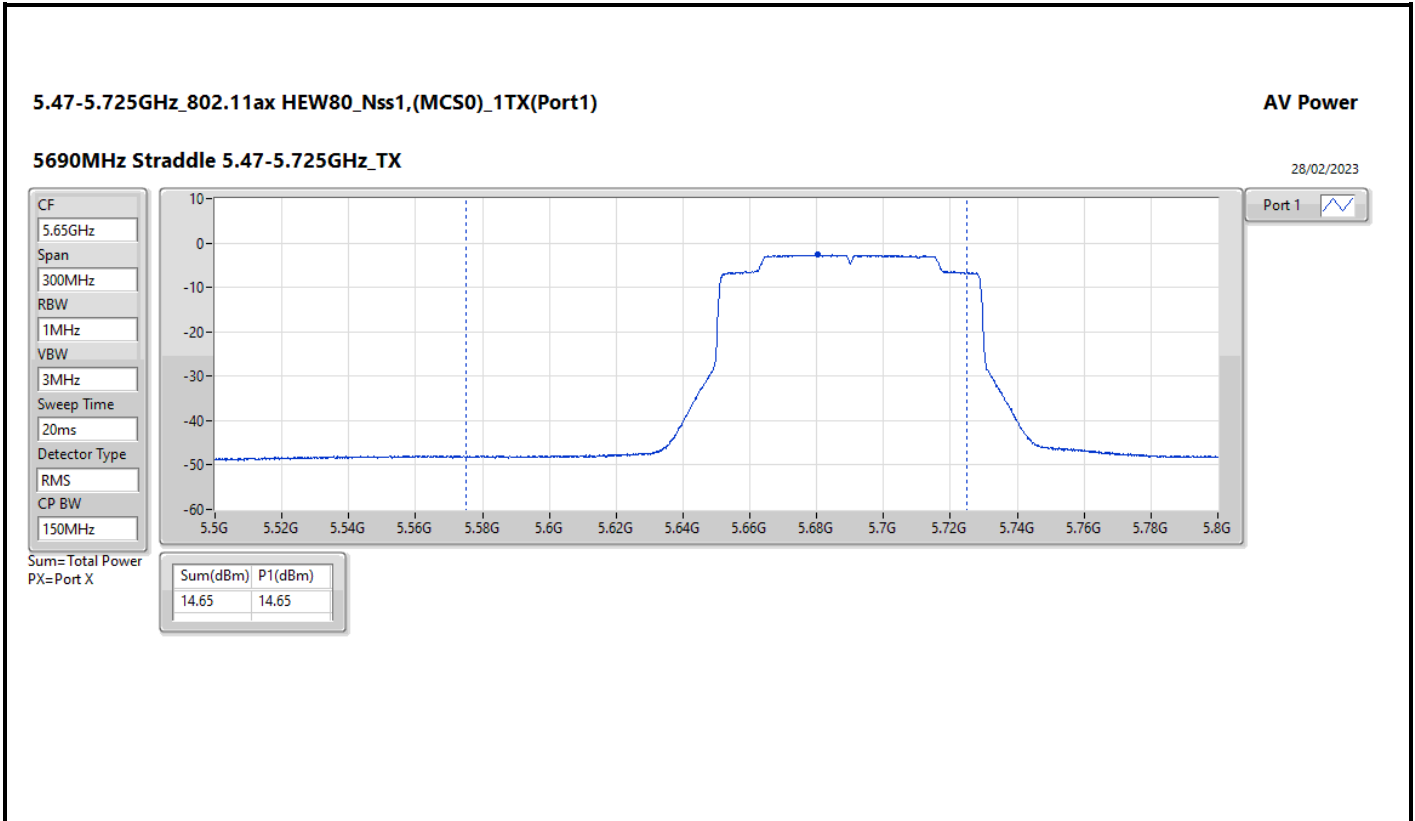

DG = Directional Gain; Port X = Port X output power

5.25-5.35GHz\_802.11ax HEW160\_Nss1,(MCS0)\_2TX

AV Power

5250MHz Straddle 5.25-5.35GHz\_TX

28/02/2023

CF

5.33GHz

Span