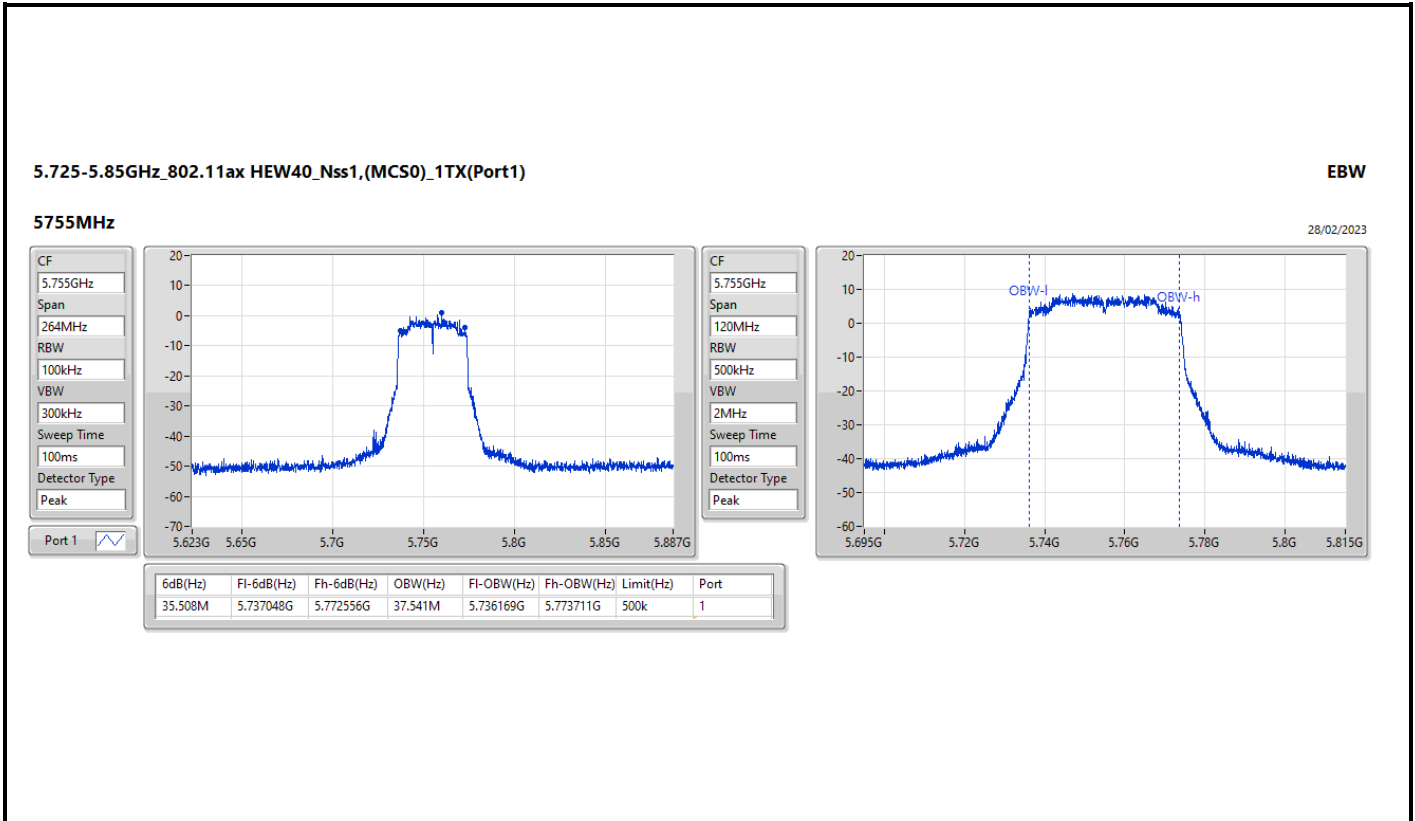

5.47-5.725GHz\_802.11ax HEW40\_Nss1,(MCS0)\_1TX(Port1)

EBW

5670MHz

28/02/2023

5.47-5.725GHz\_802.11ax HEW40\_Nss1,(MCS0)\_1TX(Port1)

EBW

5710MHz Straddle 5.47-5.725GHz

28/02/2023