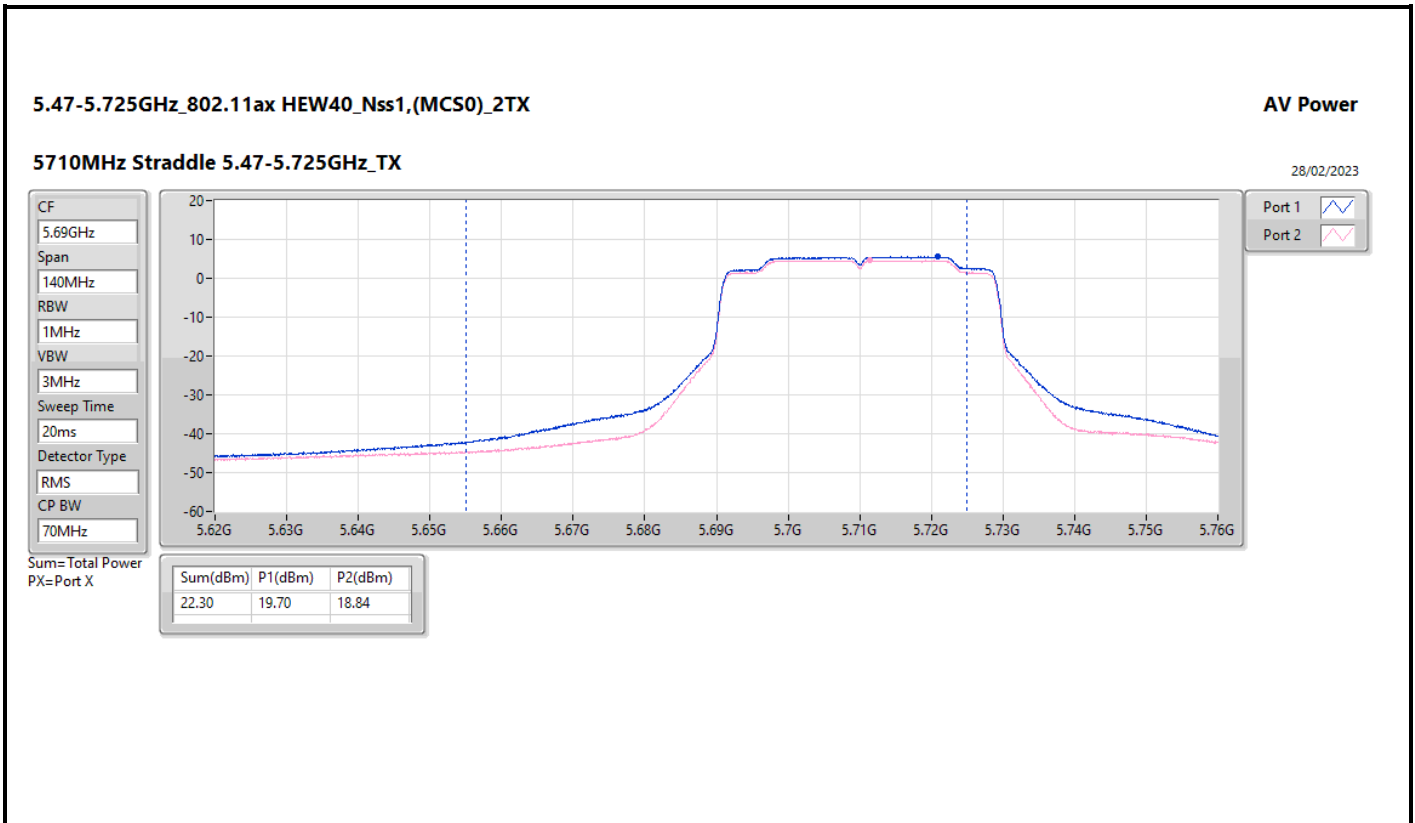

DG = Directional Gain; Port X = Port X output power

5.25-5.35GHz\_802.11ax HEW160\_Nss1,(MCS0)\_2TX

AV Power

5250MHz Straddle 5.25-5.35GHz\_TX

28/02/2023

CF

5.33GHz

Span