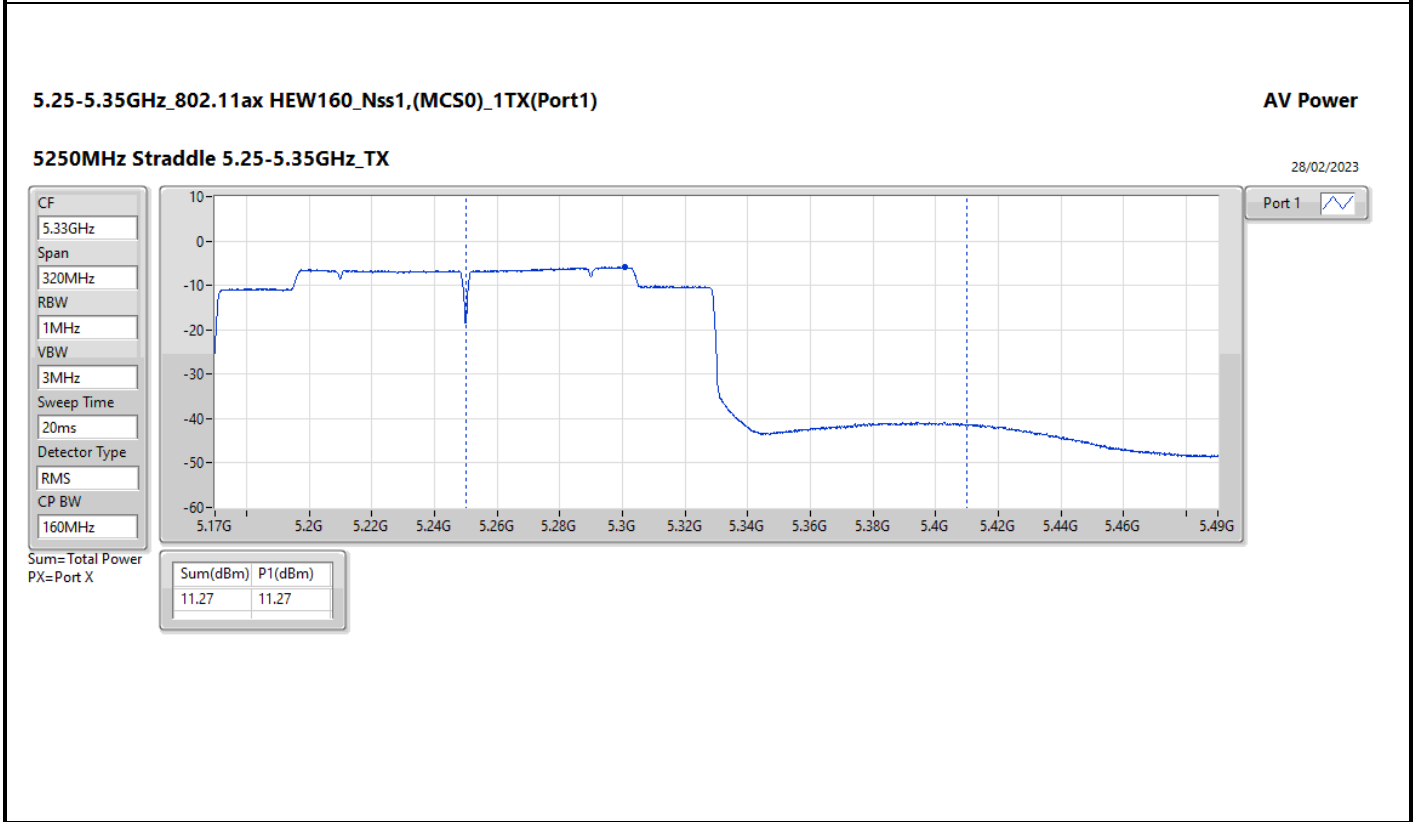

DG = Directional Gain; Port X = Port X output power

5.25-5.35GHz\_802.11ax HEW160\_Nss1,(MCS0)\_2TX

AV Power

5250MHz Straddle 5.25-5.35GHz\_TX

28/02/2023

CF

5.33GHz

Span