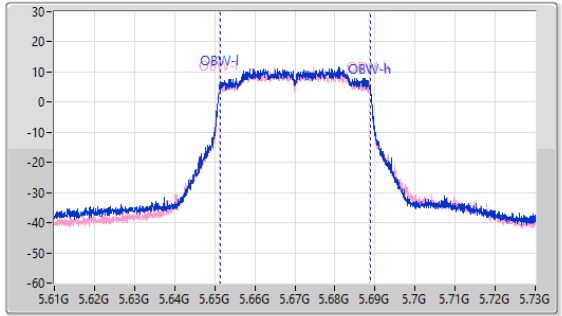

5.47-5.725GHz\_802.11ax HEW40\_Nss1,(MCS0)\_2TX

EBW

5670MHz

28/02/2023

CF: 5.67GHz  
 Span: 264MHz  
 RBW: 500kHz  
 VBW: 2MHz  
 Sweep Time: 100ms  
 Detector Type: Peak

CF: 5.67GHz  
 Span: 120MHz  
 RBW: 500kHz  
 VBW: 2MHz  
 Sweep Time: 100ms  
 Detector Type: Peak