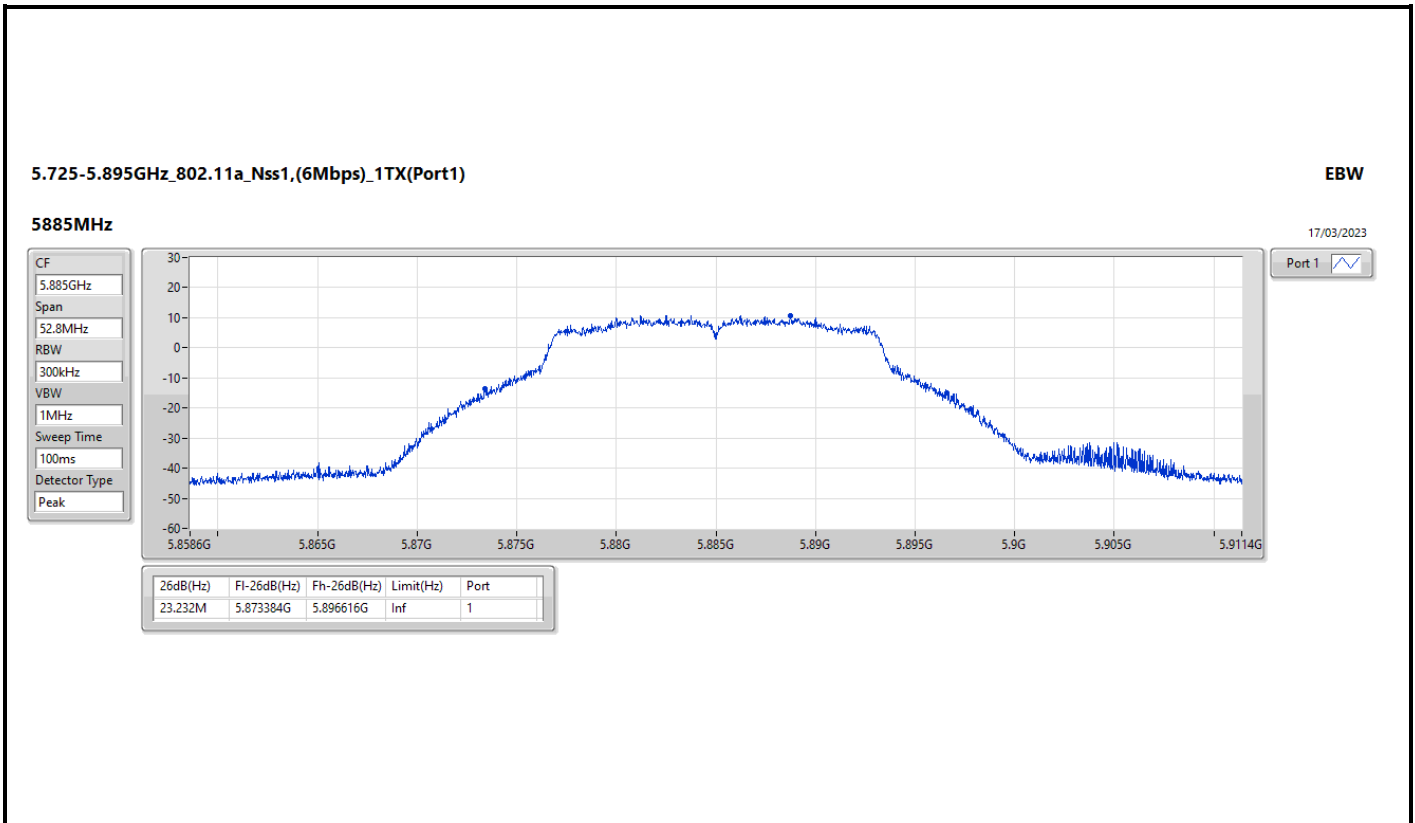

Port X-N dB = Port X 6dB down bandwidth for 5.725-5.85GHz band / 26dB down bandwidth for other band  
 Port X-OBW = Port X 99% occupied bandwidth

5.725-5.895GHz\_802.11a\_Nss1,(6Mbps)\_1TX(Port1)

EBW

5845MHz

17/03/2023

5.725-5.895GHz\_802.11a\_Nss1,(6Mbps)\_1TX(Port2)

EBW

5845MHz

17/03/2023

5.725-5.895GHz\_802.11n HT20\_Nss1,(MCS8)\_2TX

EBW

5885MHz