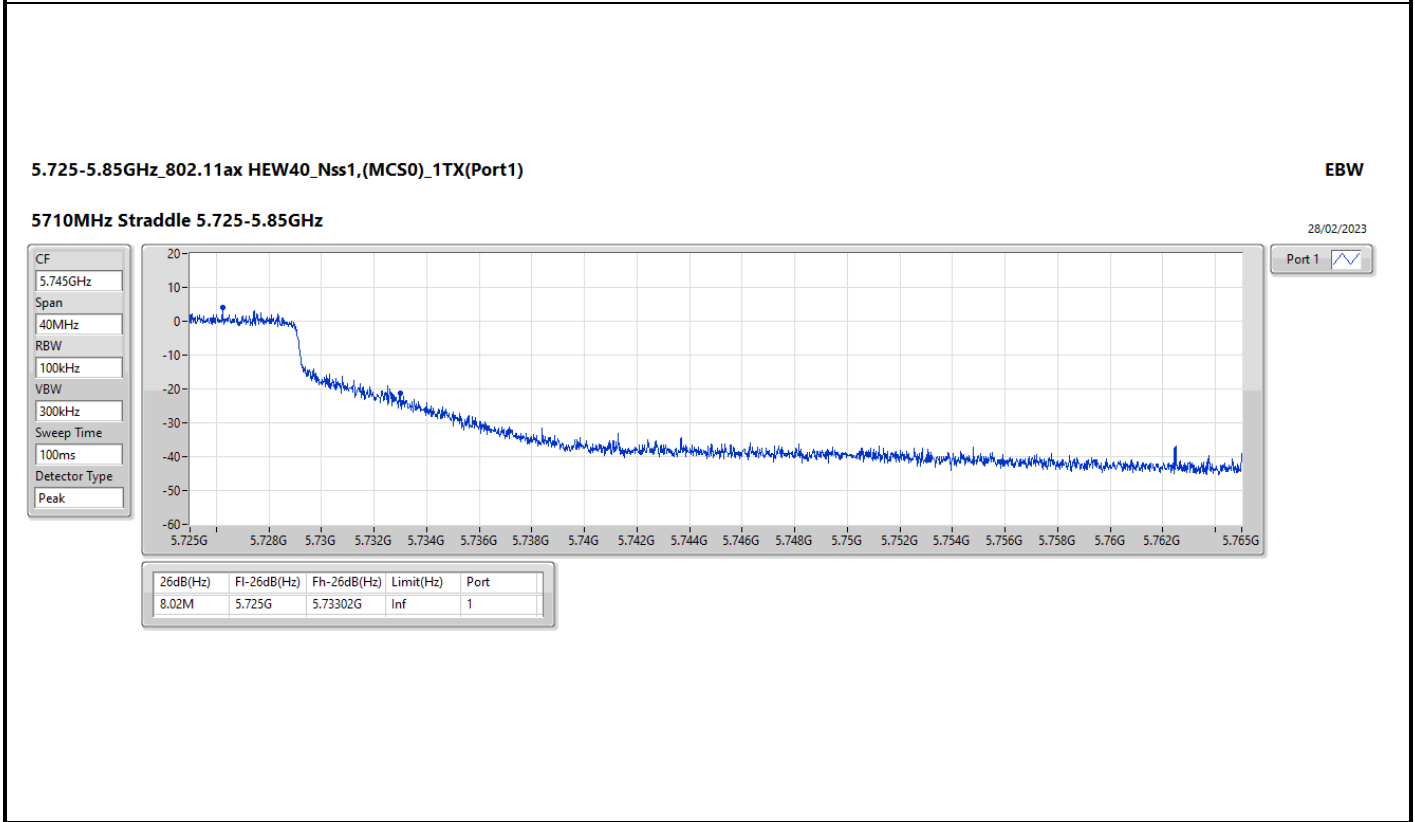

5.47-5.725GHz\_802.11ax HEW40\_Nss1,(MCS0)\_1TX(Port1)

EBW

5670MHz

28/02/2023

5.47-5.725GHz\_802.11ax HEW40\_Nss1,(MCS0)\_1TX(Port1)

EBW

5710MHz Straddle 5.47-5.725GHz

28/02/2023