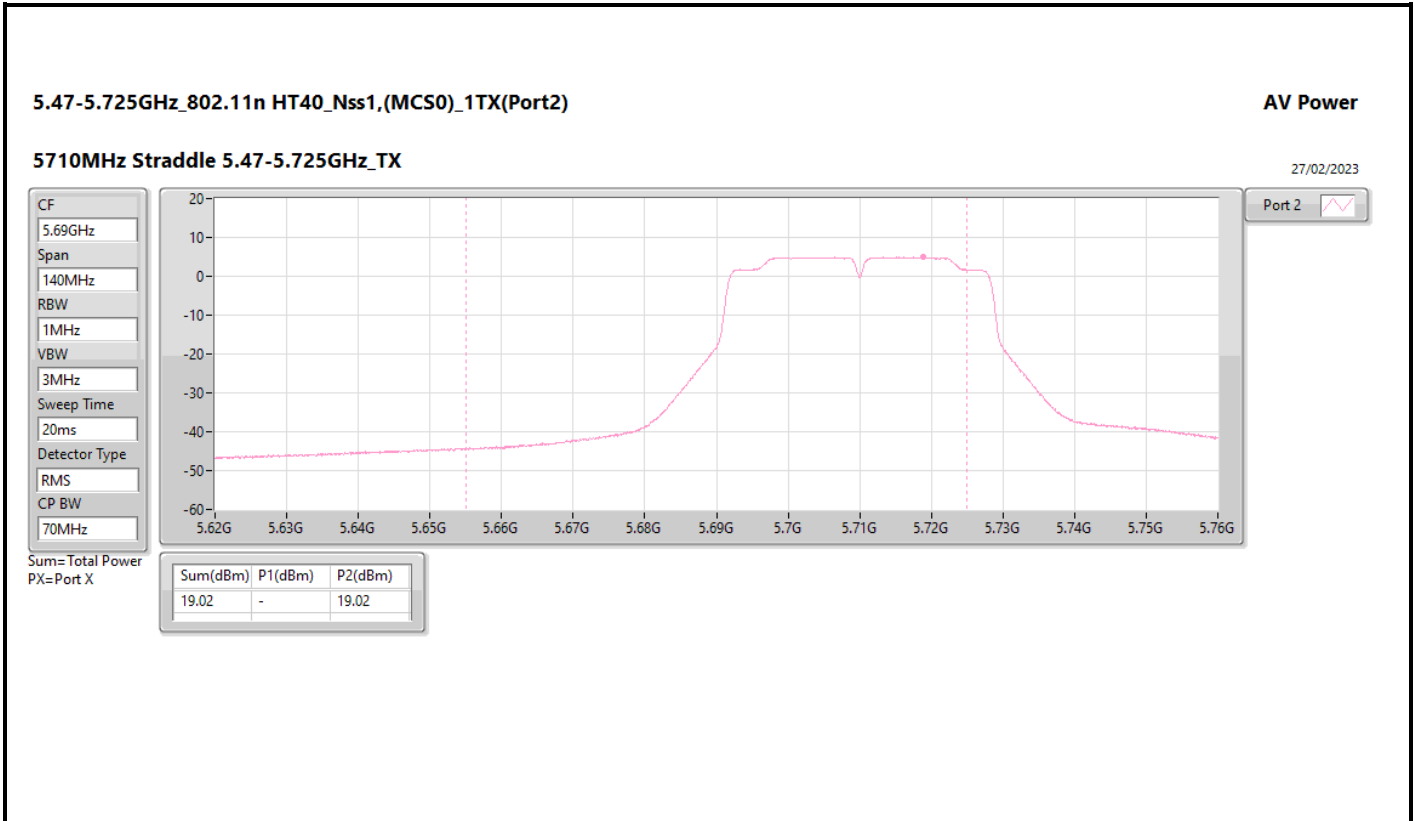

DG = Directional Gain; Port X = Port X output power

5.25-5.35GHz\_802.11ax HEW160\_Nss1,(MCS0)\_2TX

AV Power

5250MHz Straddle 5.25-5.35GHz\_TX

28/02/2023

CF

5.33GHz

Span