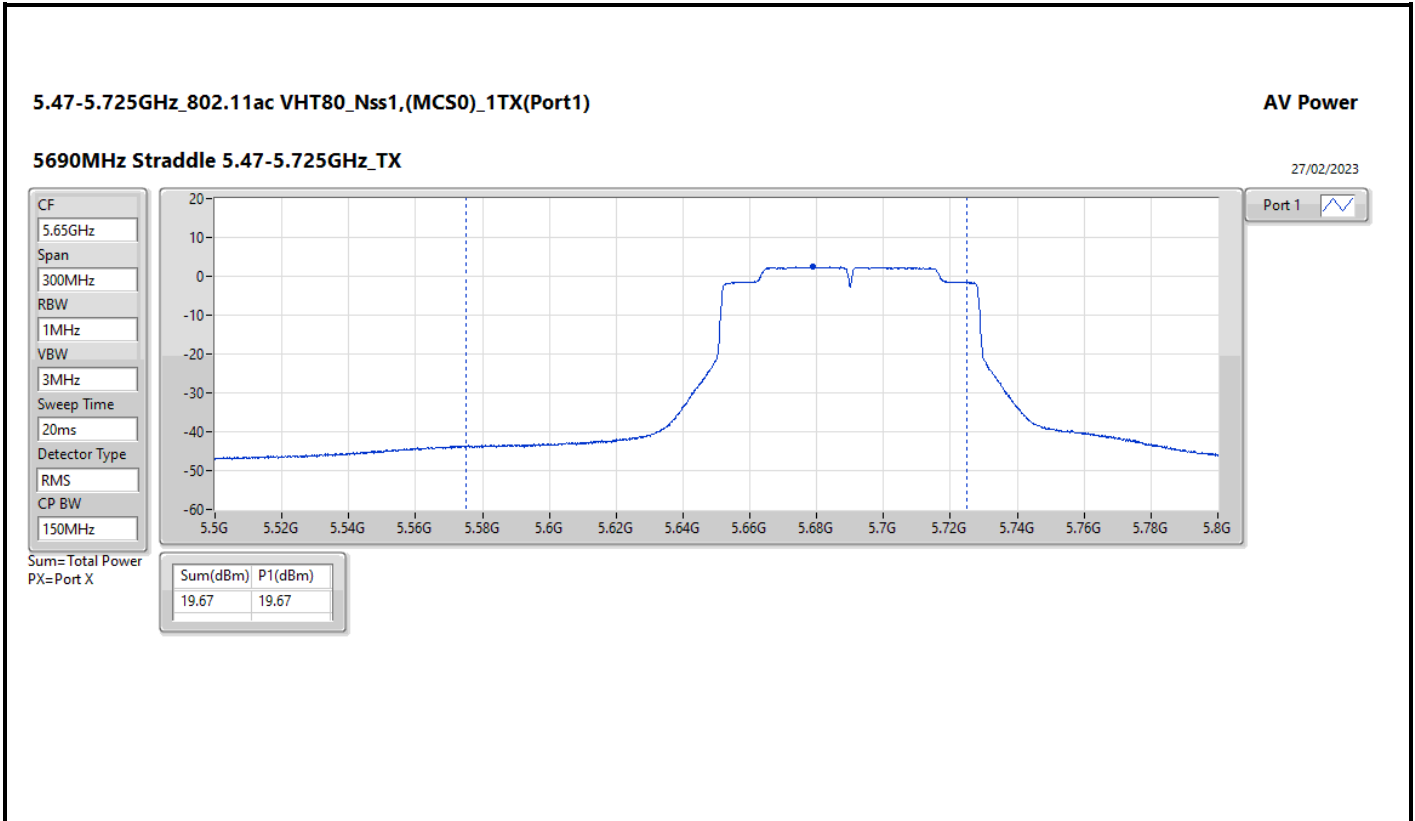

DG = Directional Gain; Port X = Port X output power

5.25-5.35GHz\_802.11ax HEW160\_Nss1,(MCS0)\_2TX

AV Power

5250MHz Straddle 5.25-5.35GHz\_TX

28/02/2023

CF

5.33GHz

Span