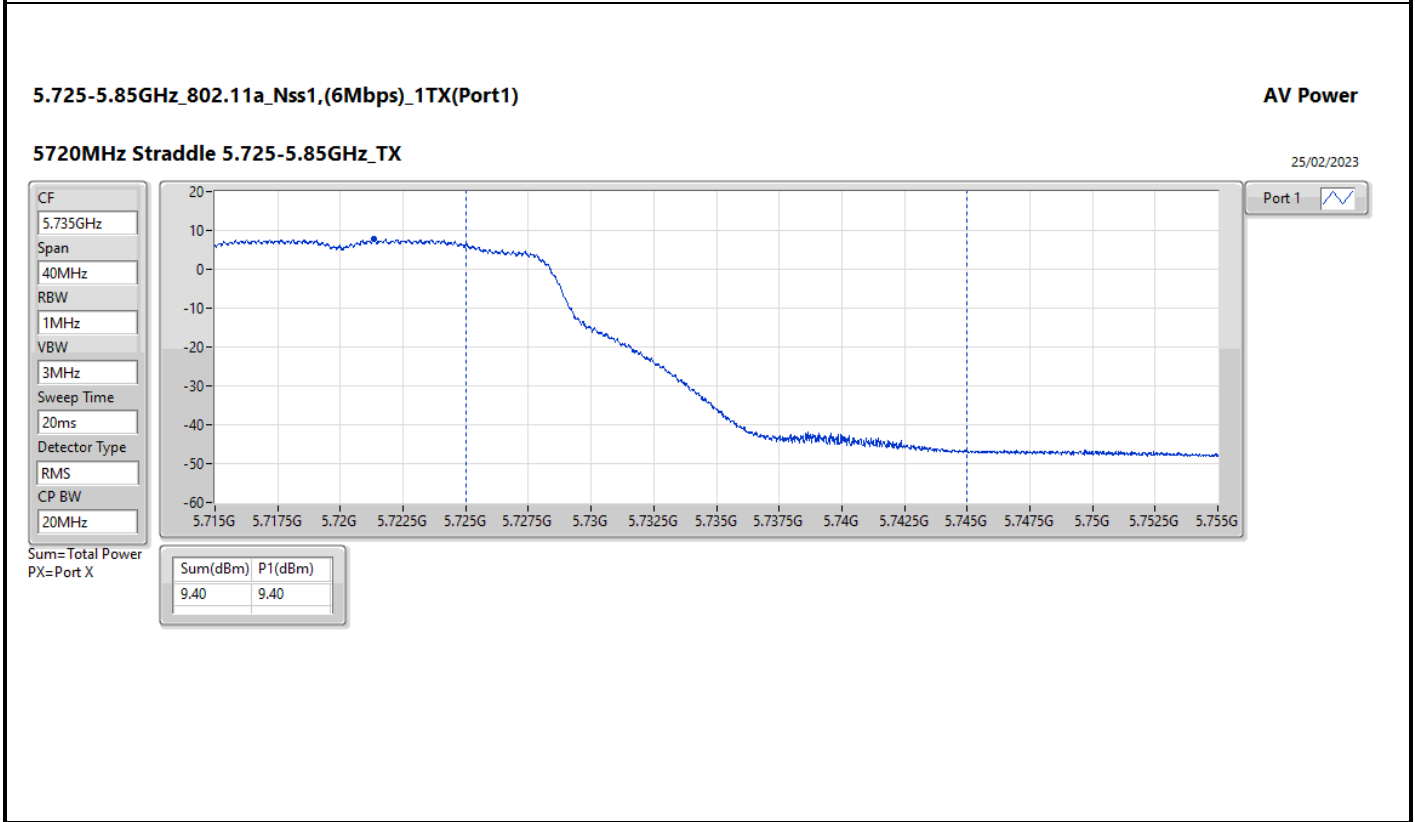

DG = Directional Gain; Port X = Port X output power

5.25-5.35GHz\_802.11ax HEW160\_Nss1,(MCS0)\_2TX

AV Power

5250MHz Straddle 5.25-5.35GHz\_TX

28/02/2023

CF

5.33GHz

Span