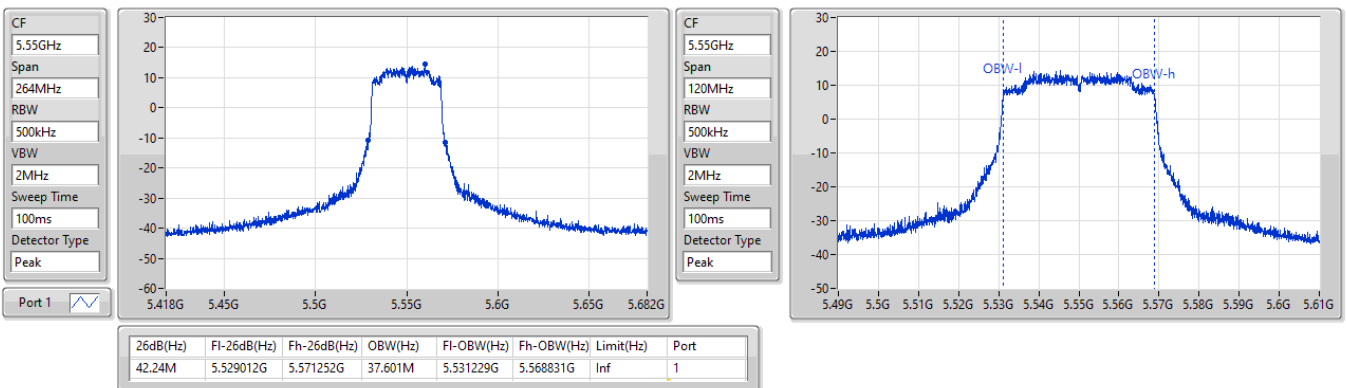

5.47-5.725GHz\_802.11ax HEW40\_Nss1,(MCS0)\_1TX(Port1)

EBW

5510MHz

28/02/2023

5.47-5.725GHz\_802.11ax HEW40\_Nss1,(MCS0)\_1TX(Port1)

EBW

5550MHz

28/02/2023

5.47-5.725GHz\_802.11ax HEW40\_Nss1,(MCS0)\_1TX(Port1)

EBW

5670MHz

28/02/2023

5.47-5.725GHz\_802.11ax HEW40\_Nss1,(MCS0)\_1TX(Port1)

EBW

5710MHz Straddle 5.47-5.725GHz

28/02/2023