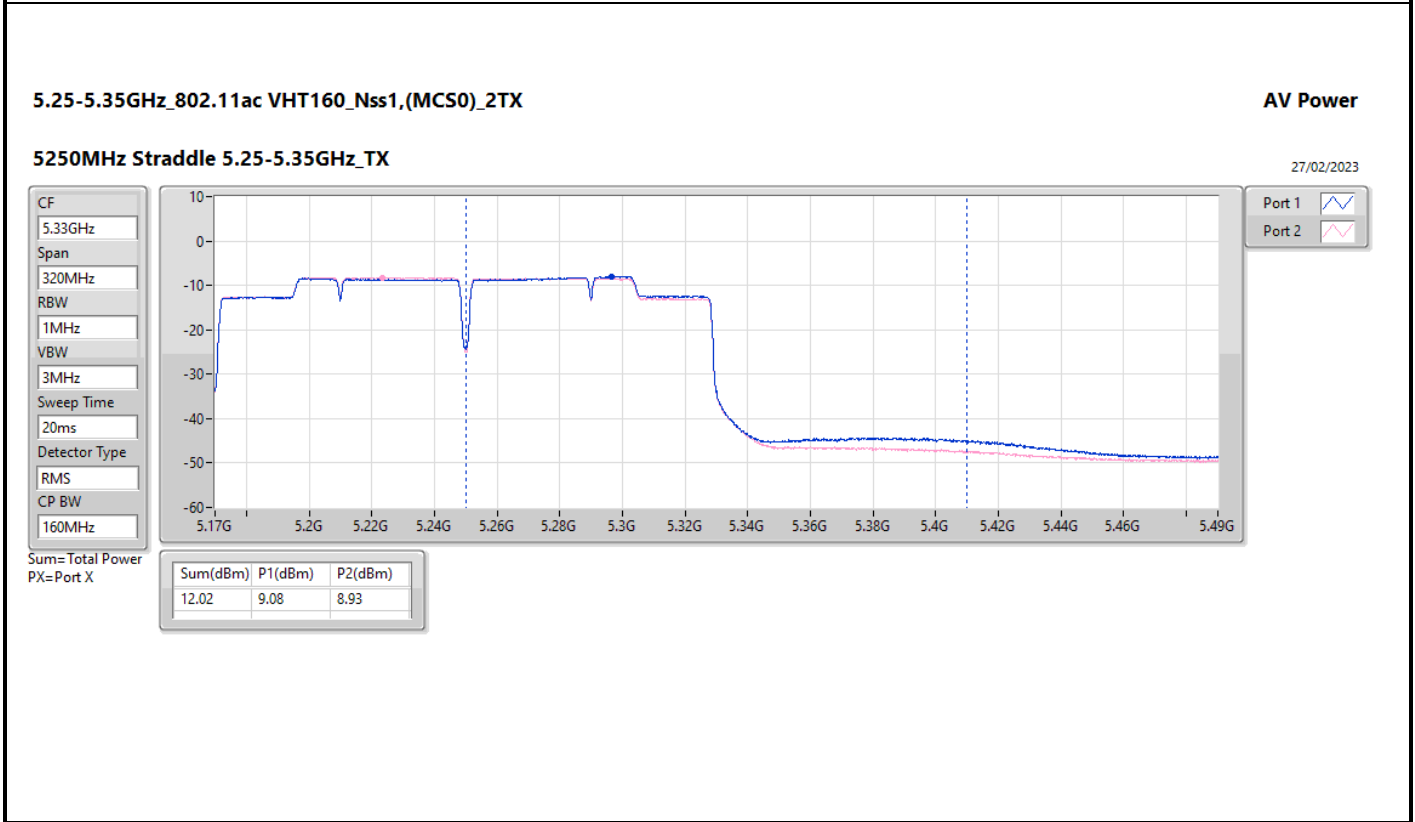

DG = Directional Gain; Port X = Port X output power

5.25-5.35GHz\_802.11ax HEW160\_Nss1,(MCS0)\_2TX

AV Power

5250MHz Straddle 5.25-5.35GHz\_TX

28/02/2023

CF

5.33GHz

Span