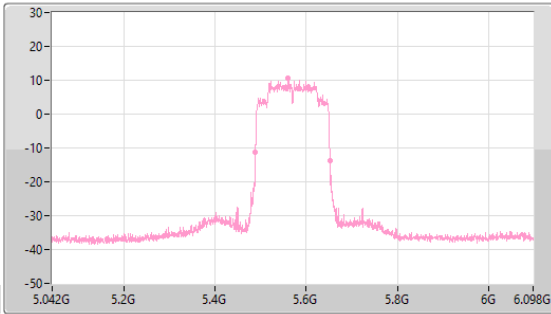

5.47-5.725GHz_802.11ax HEW160_Nss1,(MCS0)_1TX(Port2)

EBW

5570MHz

28/02/2023

CF
5.57GHz
Span
1.056GHz
RBW
2MHz
VBW
10MHz
Sweep Time
100ms
Detector Type
Peak

CF
5.57GHz
Span
480MHz
RBW
2MHz
VBW
10MHz
Sweep Time
100ms
Detector Type
Peak