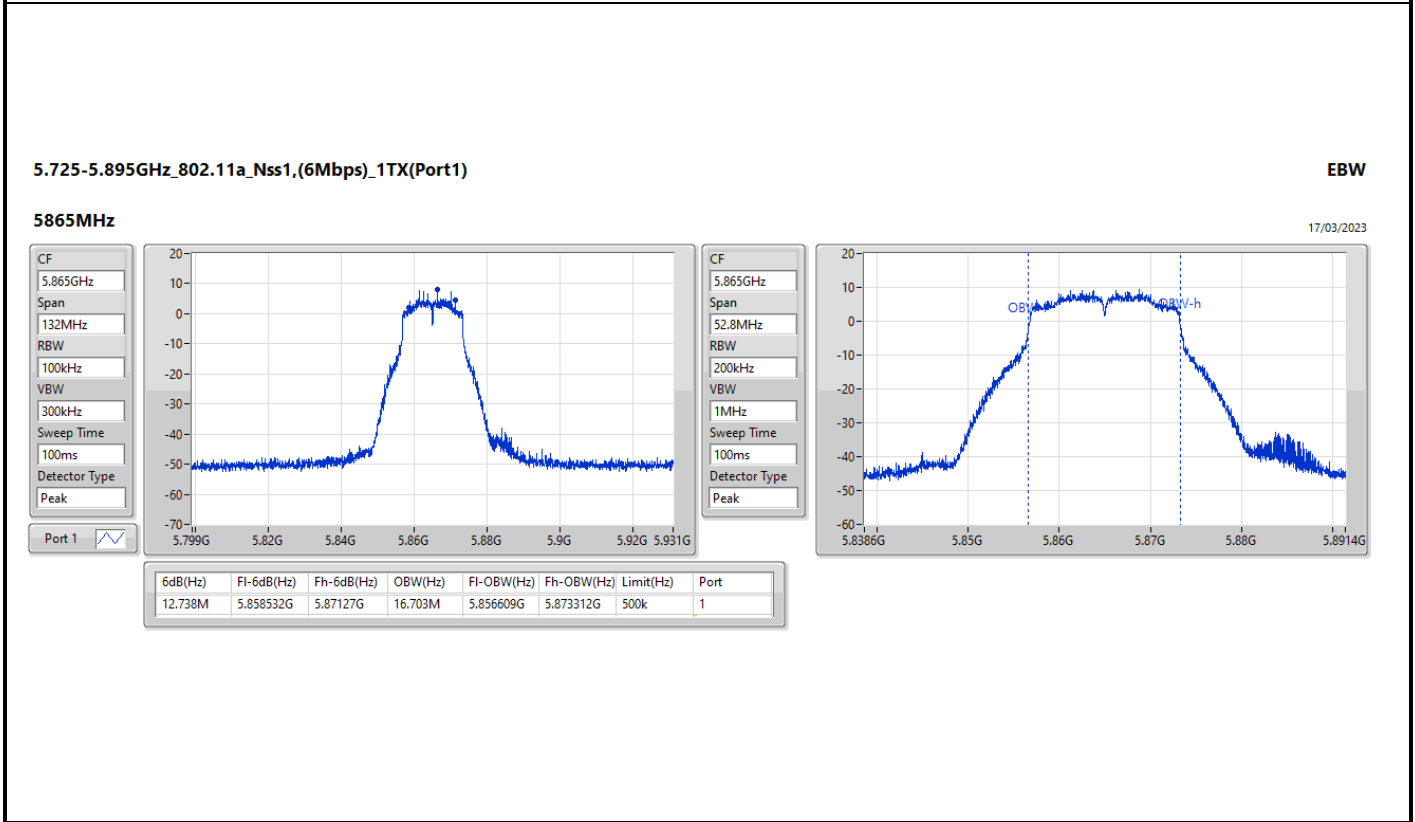

Port X-N dB = Port X 6dB down bandwidth for 5.725-5.85GHz band / 26dB down bandwidth for other band  
 Port X-OBW = Port X 99% occupied bandwidth

5.725-5.895GHz\_802.11a\_Nss1,(6Mbps)\_1TX(Port1)

EBW

5845MHz

17/03/2023

5.725-5.895GHz\_802.11a\_Nss1,(6Mbps)\_1TX(Port2)

EBW

5845MHz

17/03/2023

5.725-5.895GHz\_802.11n HT20\_Nss1,(MCS8)\_2TX

EBW

5885MHz