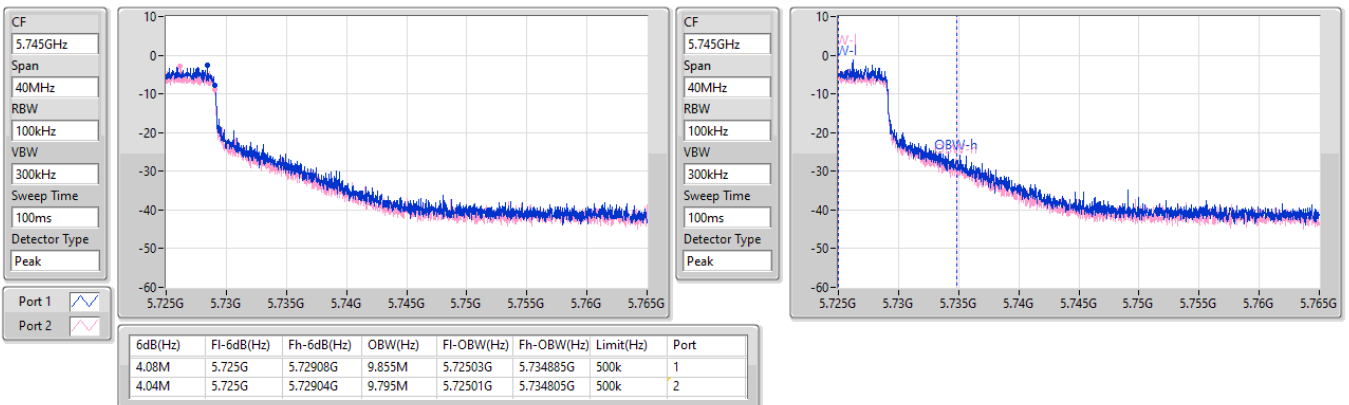

5.47-5.725GHz\_802.11ax HEW80\_Nss1,(MCS0)\_2TX

EBW

5690MHz Straddle 5.47-5.725GHz

28/02/2023

5.725-5.85GHz\_802.11ax HEW80\_Nss1,(MCS0)\_2TX

EBW

5690MHz Straddle 5.725-5.85GHz

28/02/2023

5.25-5.35GHz\_802.11ax HEW160\_Nss1,(MCS0)\_1TX(Port1)

EBW

5250MHz Straddle 5.25-5.35GHz

28/02/2023

5.47-5.725GHz\_802.11ax HEW160\_Nss1,(MCS0)\_1TX(Port1)

EBW

5570MHz

28/02/2023