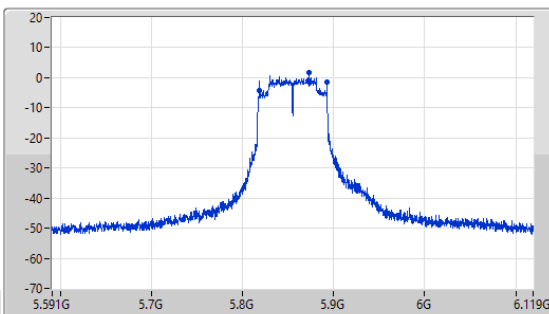

CF
5.855GHz
Span
240MHz
RBW
1MHz
VBW
3MHz
Sweep Time
100ms
Detector Type
Peak