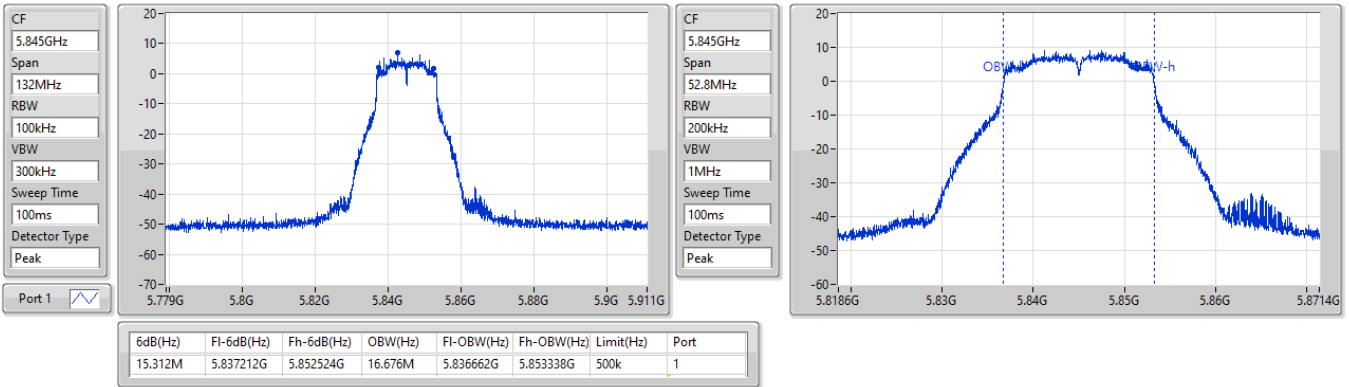

5.725-5.895GHz_802.11a_Nss1,(6Mbps)_1TX(Port1)

EBW

5845MHz

17/03/2023