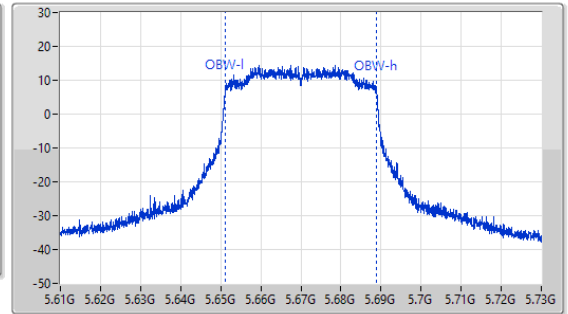

5.25-5.35GHz\_802.11ax HEW40\_Nss1,(MCS0)\_1TX(Port1)

EBW

5270MHz

28/02/2023

5.25-5.35GHz\_802.11ax HEW40\_Nss1,(MCS0)\_1TX(Port1)

EBW

5310MHz

28/02/2023

5.47-5.725GHz\_802.11ax HEW40\_Nss1,(MCS0)\_1TX(Port1)

EBW

5510MHz

28/02/2023

5.47-5.725GHz\_802.11ax HEW40\_Nss1,(MCS0)\_1TX(Port1)

EBW

5550MHz

28/02/2023

5.47-5.725GHz\_802.11ax HEW40\_Nss1,(MCS0)\_1TX(Port1)

EBW

5670MHz

28/02/2023

5.47-5.725GHz\_802.11ax HEW40\_Nss1,(MCS0)\_1TX(Port1)

EBW

5710MHz Straddle 5.47-5.725GHz

28/02/2023