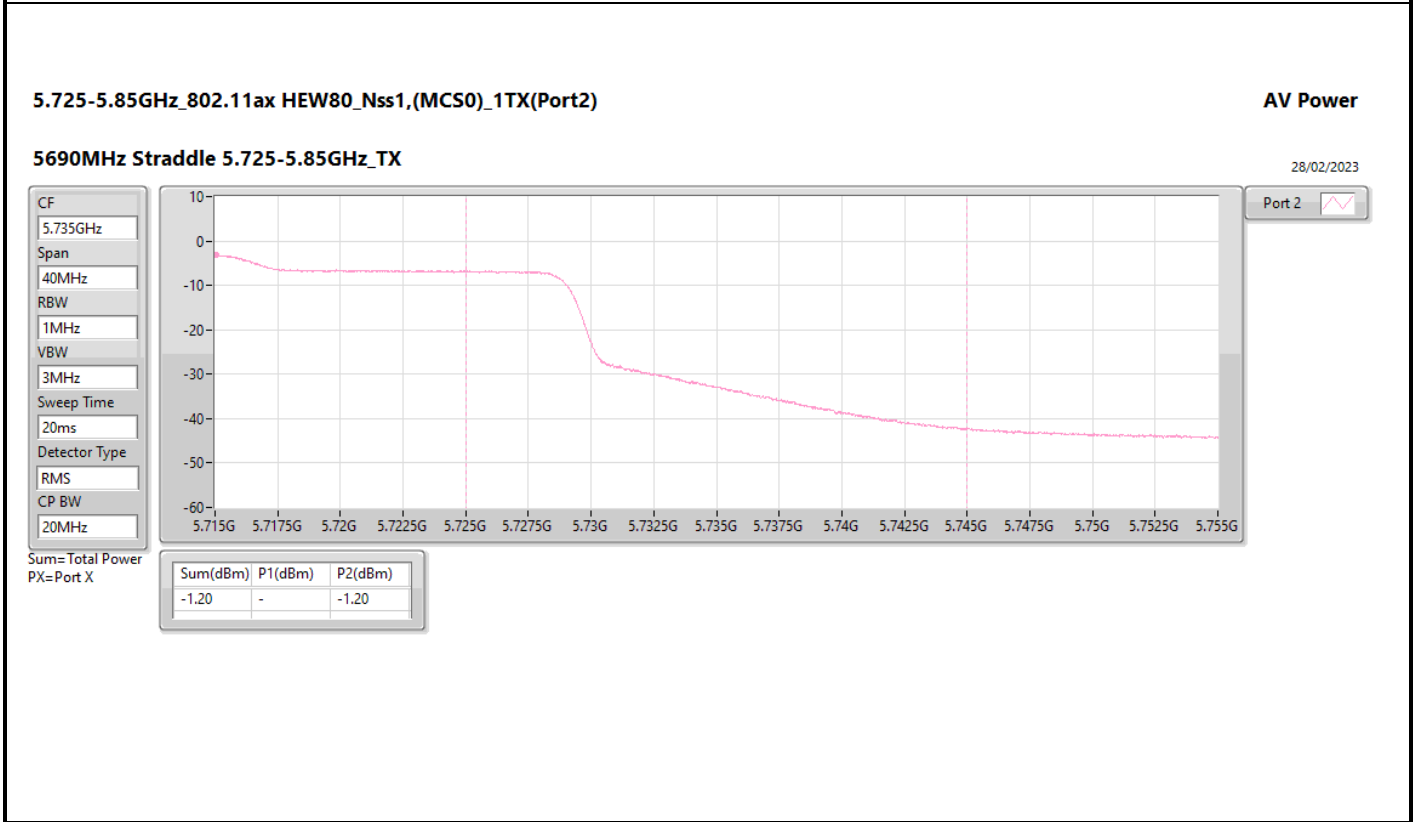

DG = Directional Gain; Port X = Port X output power

5.25-5.35GHz\_802.11ax HEW160\_Nss1,(MCS0)\_2TX

AV Power

5250MHz Straddle 5.25-5.35GHz\_TX

28/02/2023

CF

5.33GHz

Span