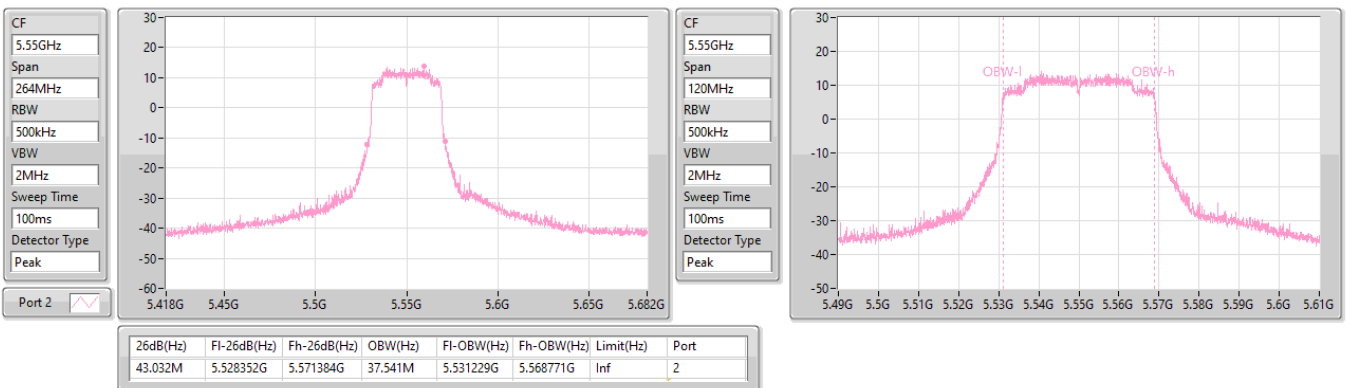

5.47-5.725GHz\_802.11ax HEW40\_Nss1,(MCS0)\_1TX(Port2)

EBW

5510MHz

28/02/2023

5.47-5.725GHz\_802.11ax HEW40\_Nss1,(MCS0)\_1TX(Port2)

EBW

5550MHz

28/02/2023

5.47-5.725GHz\_802.11ax HEW40\_Nss1,(MCS0)\_1TX(Port2)

EBW

5670MHz

28/02/2023

5.47-5.725GHz\_802.11ax HEW40\_Nss1,(MCS0)\_1TX(Port2)

EBW

5710MHz Straddle 5.47-5.725GHz

28/02/2023