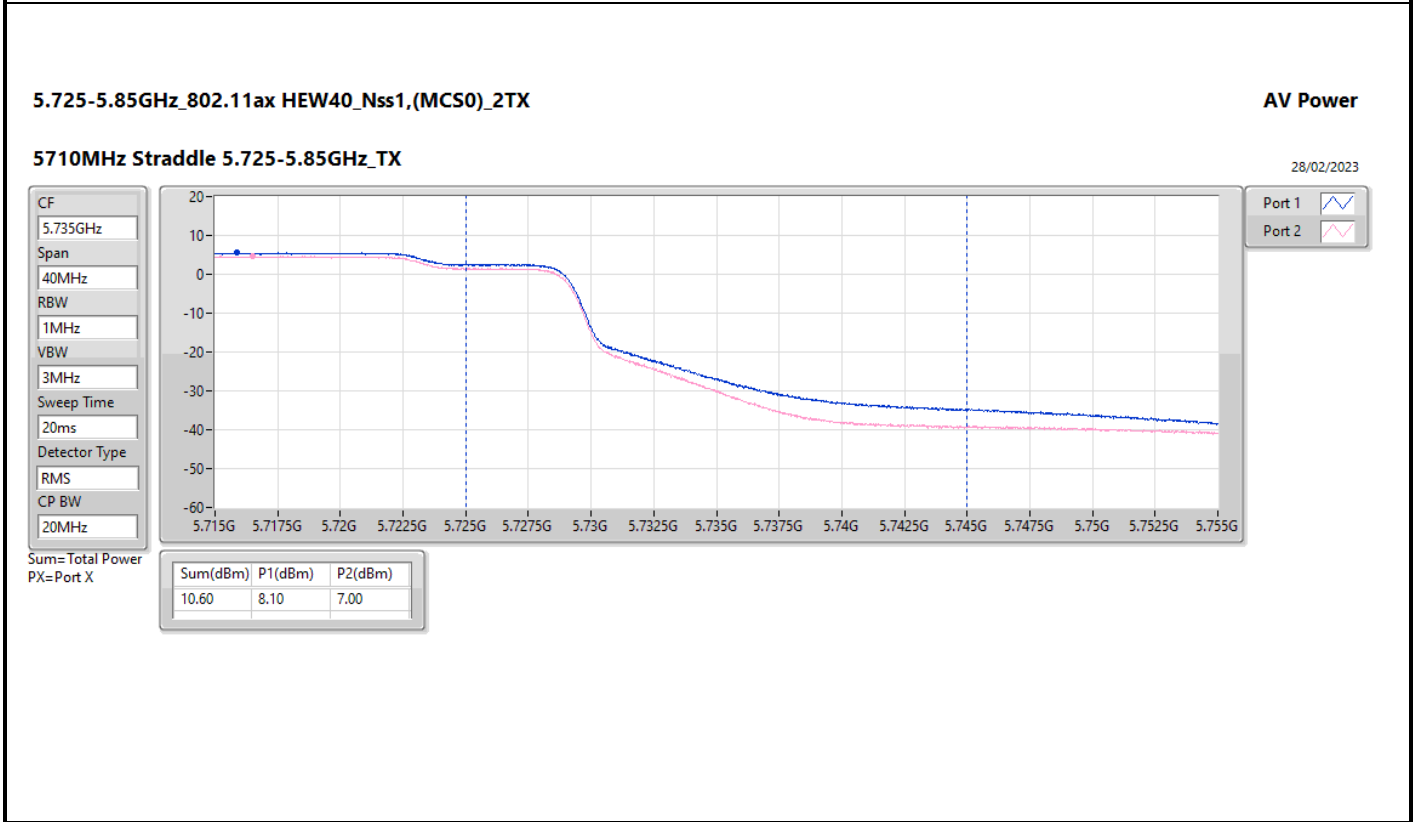

DG = Directional Gain; Port X = Port X output power

5.25-5.35GHz\_802.11ax HEW160\_Nss1,(MCS0)\_2TX

AV Power

5250MHz Straddle 5.25-5.35GHz\_TX

28/02/2023

CF

5.33GHz

Span