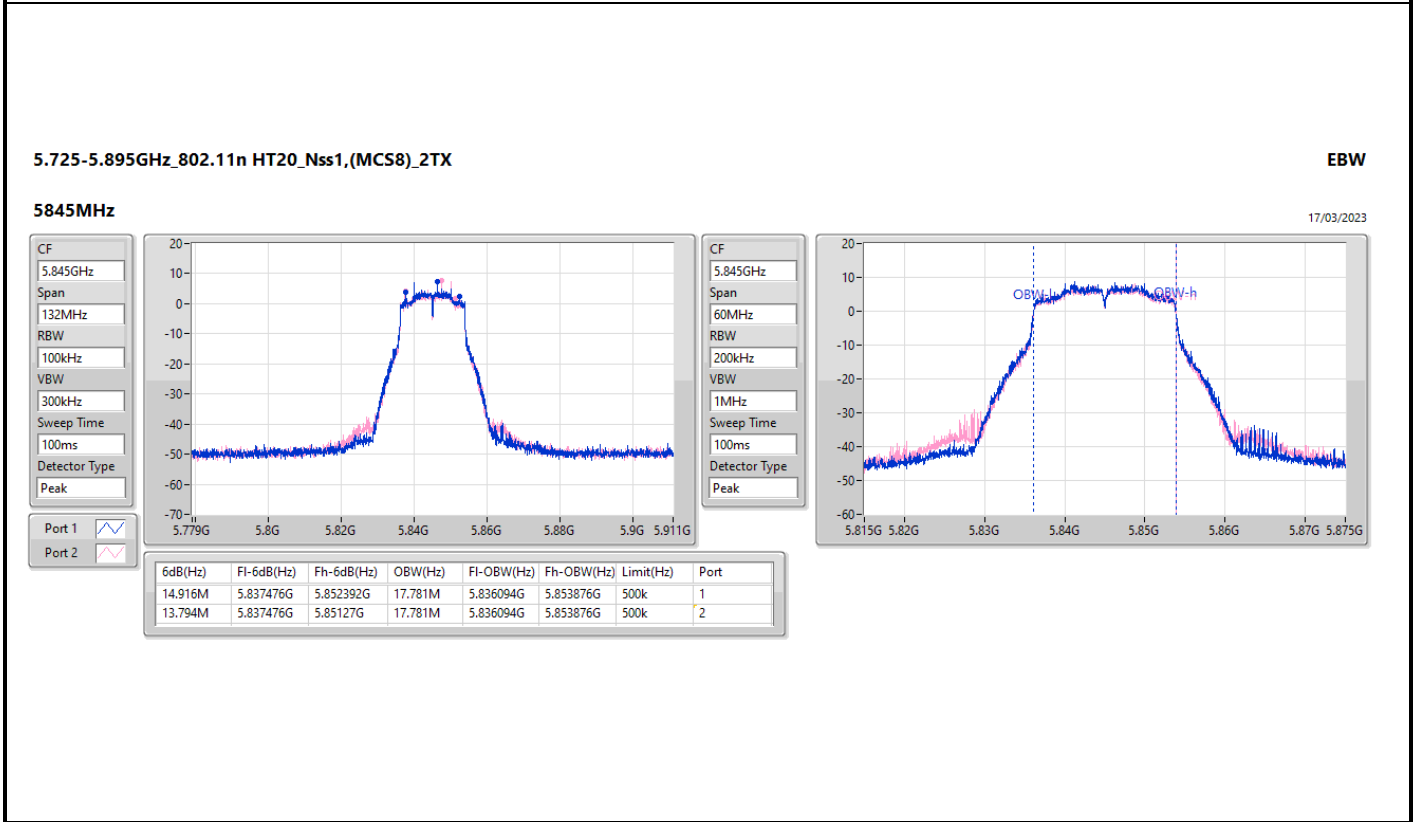

Port X-N dB = Port X 6dB down bandwidth for 5.725-5.85GHz band / 26dB down bandwidth for other band  
 Port X-OBW = Port X 99% occupied bandwidth

5.725-5.895GHz\_802.11a\_Nss1,(6Mbps)\_1TX(Port1)

EBW

5845MHz

17/03/2023

5.725-5.895GHz\_802.11a\_Nss1,(6Mbps)\_1TX(Port2)

EBW

5845MHz

17/03/2023

5.725-5.895GHz\_802.11n HT20\_Nss1,(MCS8)\_2TX

EBW

5885MHz