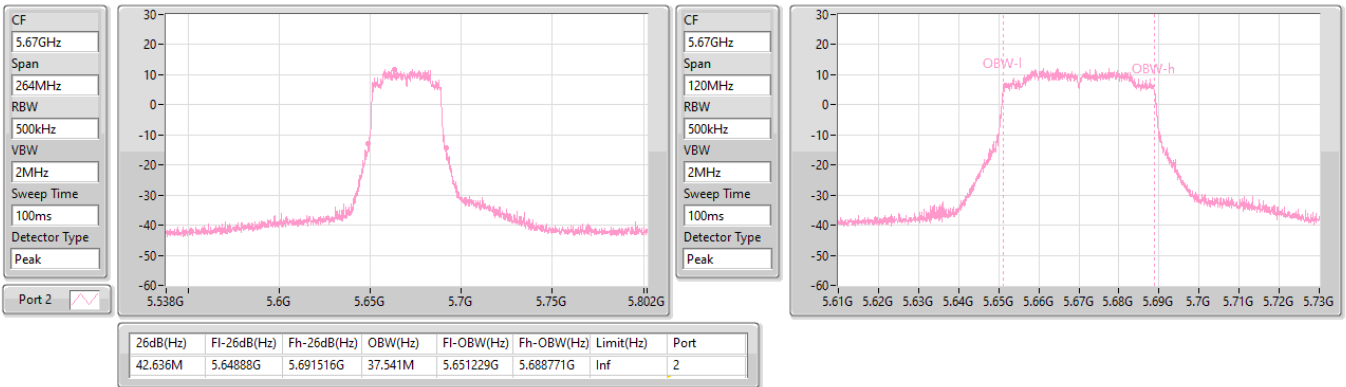

5.47-5.725GHz\_802.11ax HEW40\_Nss1,(MCS0)\_1TX(Port2)

EBW

5510MHz

28/02/2023

5.47-5.725GHz\_802.11ax HEW40\_Nss1,(MCS0)\_1TX(Port2)

EBW

5550MHz

28/02/2023

5.47-5.725GHz\_802.11ax HEW40\_Nss1,(MCS0)\_1TX(Port2)

EBW

5670MHz

28/02/2023

5.47-5.725GHz\_802.11ax HEW40\_Nss1,(MCS0)\_1TX(Port2)

EBW

5710MHz Straddle 5.47-5.725GHz

28/02/2023