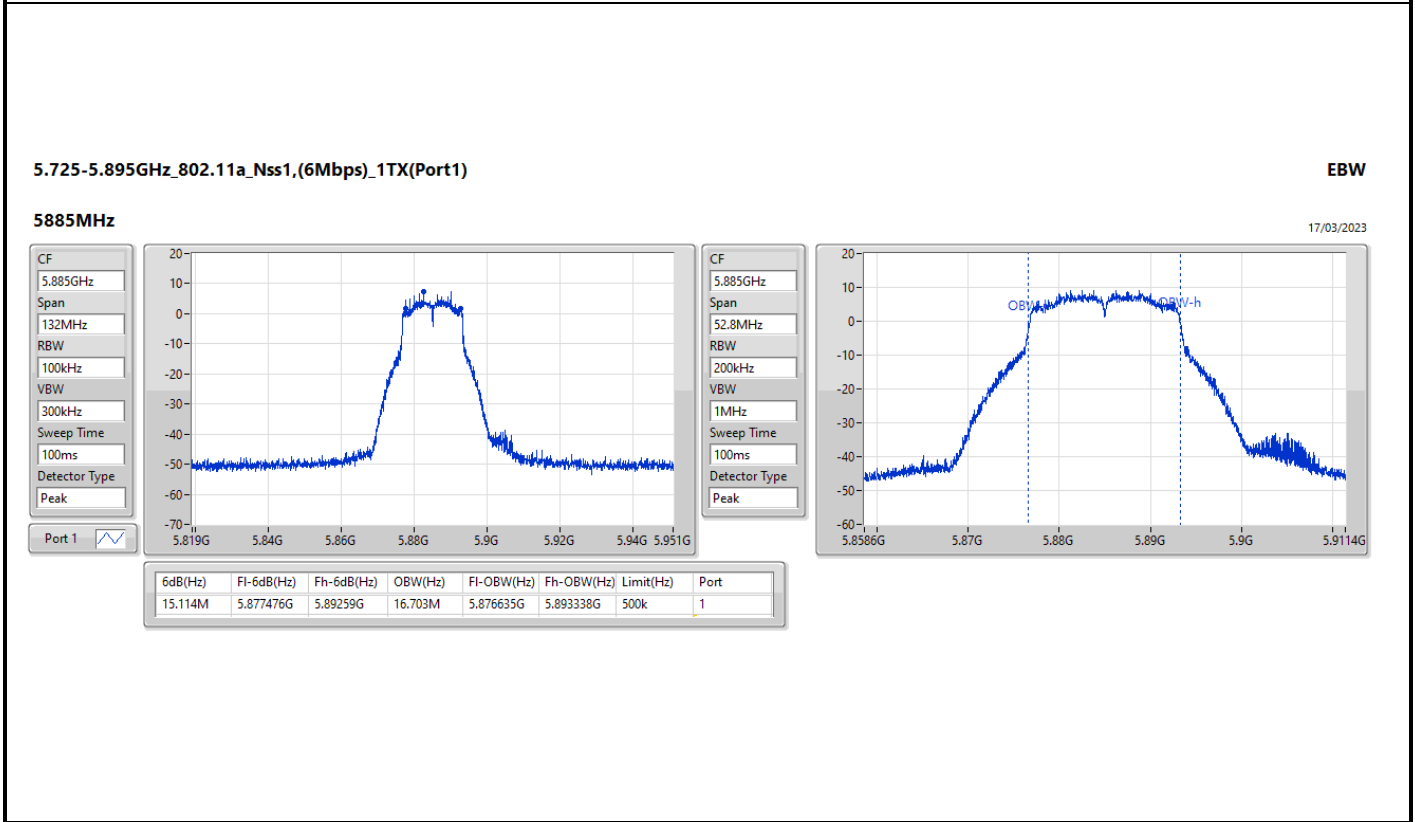

Port X-N dB = Port X 6dB down bandwidth for 5.725-5.85GHz band / 26dB down bandwidth for other band  
 Port X-OBW = Port X 99% occupied bandwidth

5.725-5.895GHz\_802.11a\_Nss1,(6Mbps)\_1TX(Port1)

EBW

5845MHz

17/03/2023

5.725-5.895GHz\_802.11a\_Nss1,(6Mbps)\_1TX(Port2)

EBW

5845MHz

17/03/2023

5.725-5.895GHz\_802.11n HT20\_Nss1,(MCS8)\_2TX

EBW

5885MHz