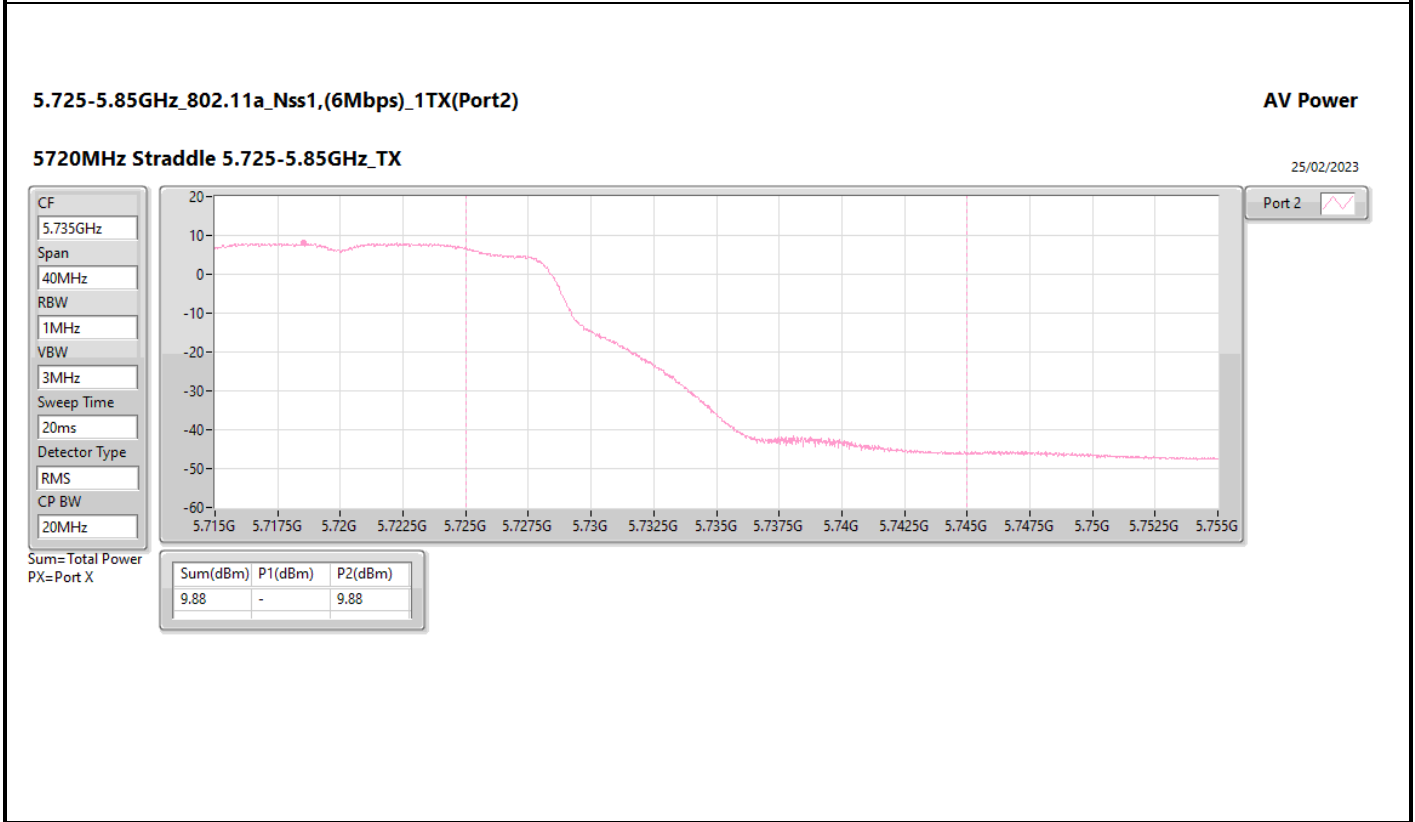

DG = Directional Gain; Port X = Port X output power

5.25-5.35GHz\_802.11ax HEW160\_Nss1,(MCS0)\_2TX

AV Power

5250MHz Straddle 5.25-5.35GHz\_TX

28/02/2023

CF

5.33GHz

Span