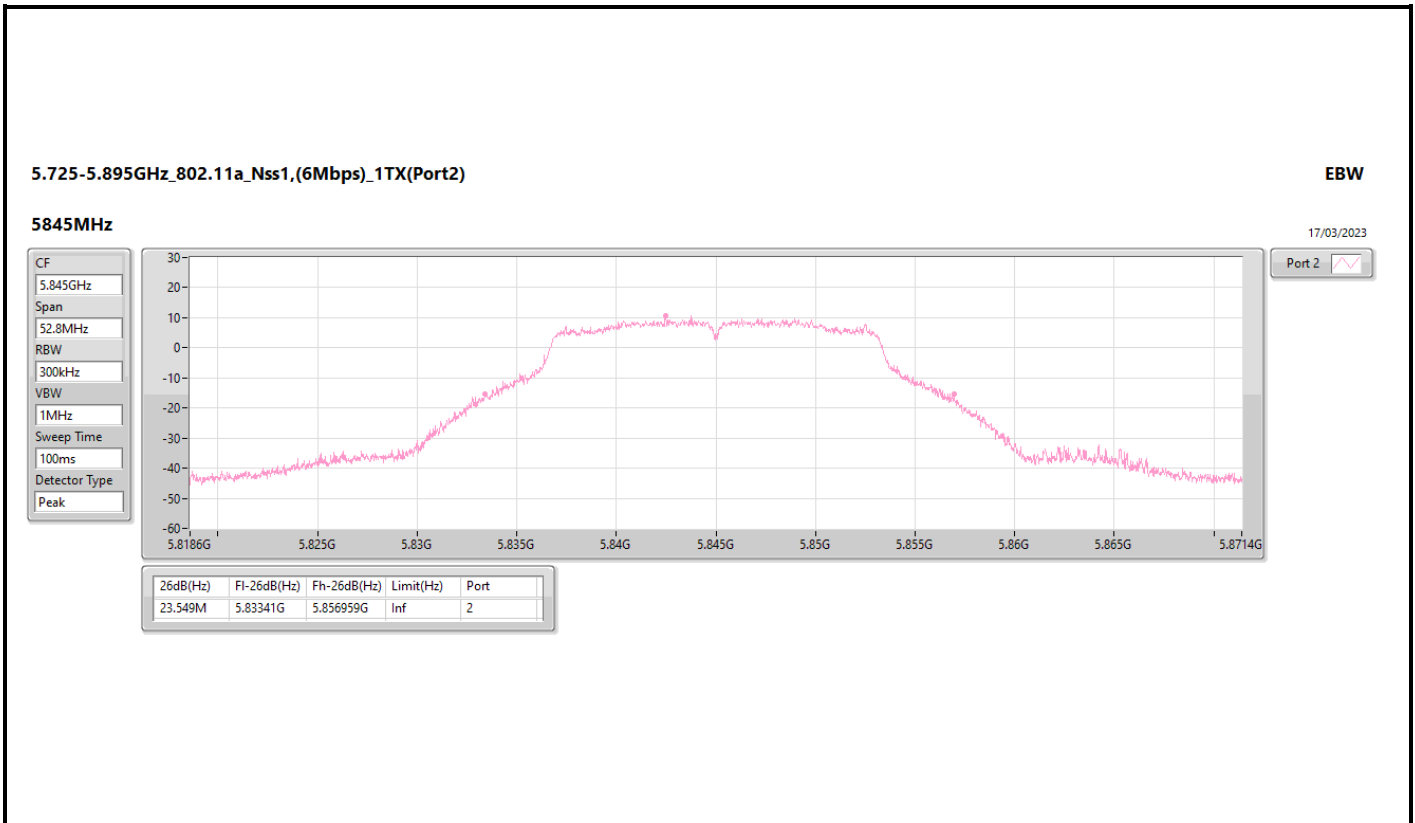

Port X-N dB = Port X 6dB down bandwidth for 5.725-5.85GHz band / 26dB down bandwidth for other band  
 Port X-OBW = Port X 99% occupied bandwidth

5.725-5.895GHz\_802.11a\_Nss1,(6Mbps)\_1TX(Port1)

EBW

5845MHz

17/03/2023

5.725-5.895GHz\_802.11a\_Nss1,(6Mbps)\_1TX(Port2)

EBW

5845MHz

17/03/2023

5.725-5.895GHz\_802.11n HT20\_Nss1,(MCS8)\_2TX

EBW

5885MHz