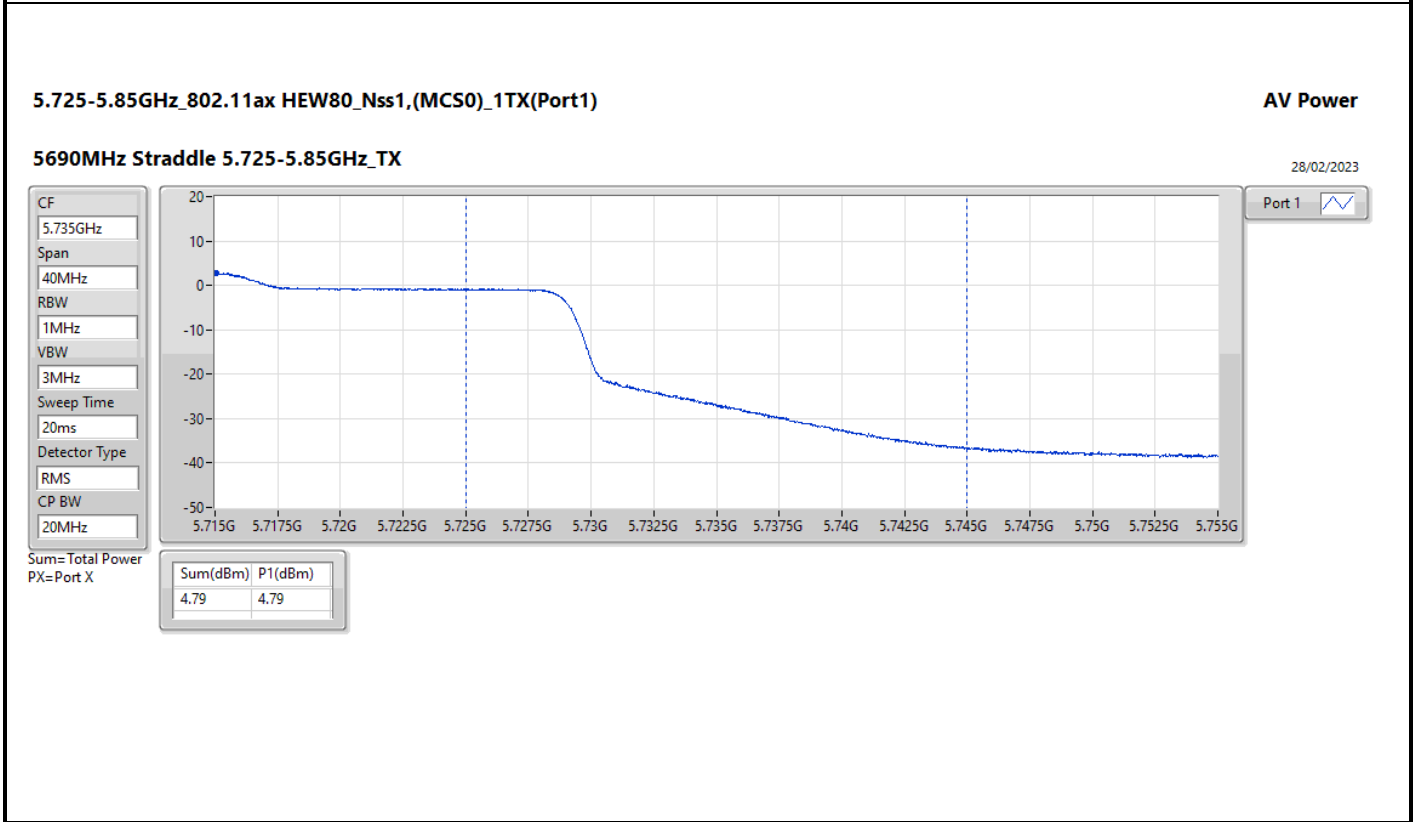

DG = Directional Gain; Port X = Port X output power

5.25-5.35GHz\_802.11ax HEW160\_Nss1,(MCS0)\_2TX

AV Power

5250MHz Straddle 5.25-5.35GHz\_TX

28/02/2023

CF

5.33GHz

Span