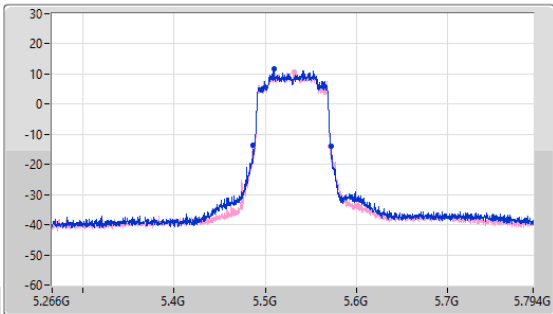

5.47-5.725GHz_802.11ax HEW80_Nss1,(MCS0)_2TX

EBW

5530MHz

28/02/2023

CF
5.53GHz
Span
528MHz
RBW
1MHz
VBW
3MHz
Sweep Time
100ms
Detector Type
Peak

CF
5.53GHz
Span
240MHz
RBW
1MHz
VBW
3MHz
Sweep Time
100ms
Detector Type
Peak