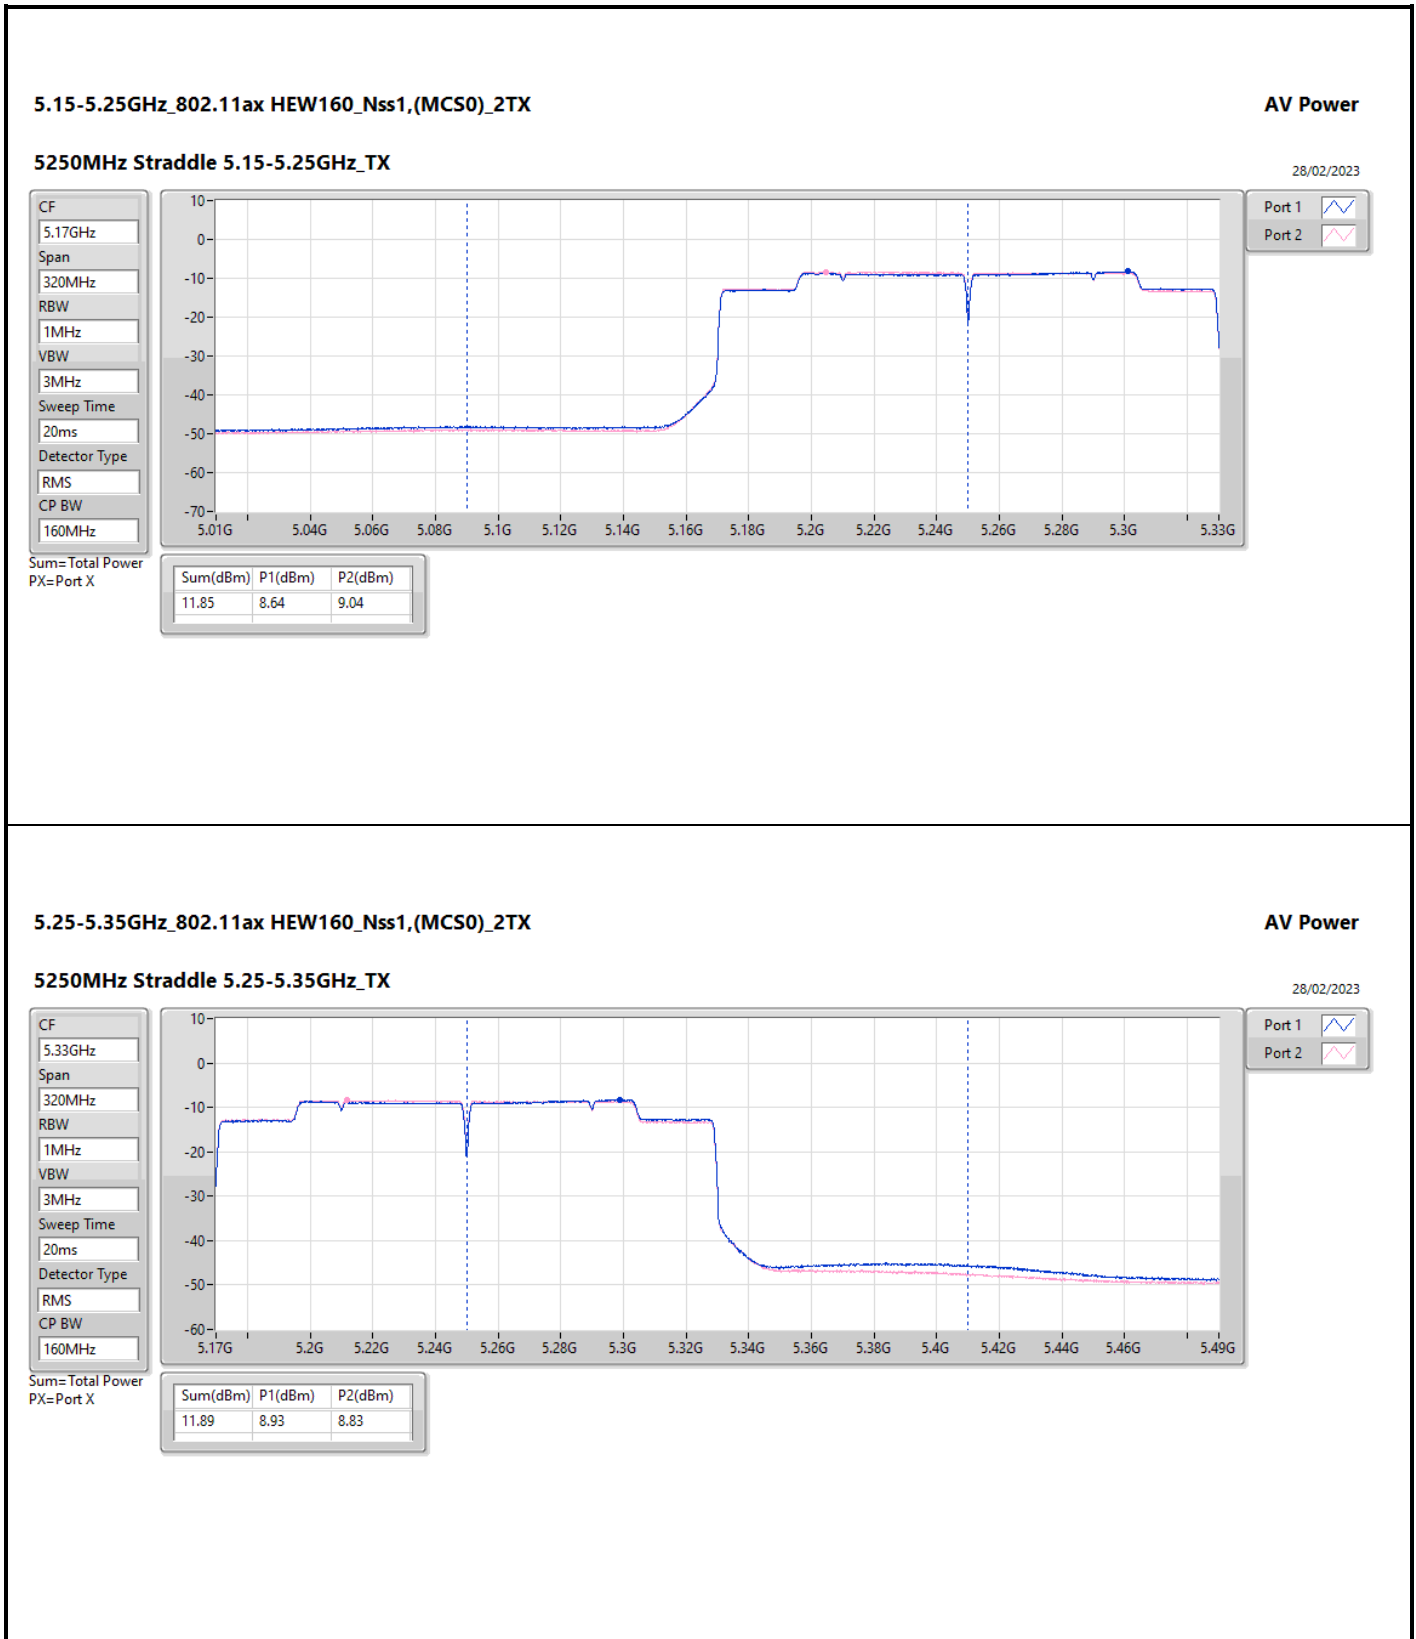

CF

5.33GHz

Span

320MHz

RBW

1MHz

VBW

3MHz

Sweep Time

20ms

Detector Type

RMS

CP BW

160MHz

Port 1

Port 2

Summary

Mode	Total Power (dBm)	Total Power (W)	EIRP (dBm)	EIRP (W)
5.725-5.895GHz	-	-	-	-
802.11a_Nss1,(6Mbps)_1TX(Port1)	18.82	0.07621	24.59	0.28774
802.11a_Nss1,(6Mbps)_1TX(Port2)	18.59	0.07228	24.33	0.27102
802.11n HT20_Nss1,(MCS0)_1TX(Port1)	17.67	0.05848	23.44	0.22080
802.11n HT20_Nss1,(MCS0)_1TX(Port2)	17.54	0.05675	23.28	0.21281
802.11n HT20_Nss1,(MCS8)_2TX	21.42	0.13868	27.19	0.52360
802.11ax HEW20_Nss1,(MCS0)_1TX(Port1)	19.70	0.09333	25.47	0.35237
802.11ax HEW20_Nss1,(MCS0)_1TX(Port2)	19.48	0.08872	25.22	0.33266
802.11ax HEW20_Nss1,(MCS0)_2TX	22.08	0.16144	27.85	0.60954
802.11n HT40_Nss1,(MCS0)_1TX(Port1)	20.03	0.10069	25.80	0.38019
802.11n HT40_Nss1,(MCS0)_1TX(Port2)	19.76	0.09462	25.50	0.35481
802.11n HT40_Nss1,(MCS8)_2TX	21.89	0.15453	27.66	0.58345
802.11ax HEW40_Nss1,(MCS0)_1TX(Port1)	19.84	0.09638	25.61	0.36392
802.11ax HEW40_Nss1,(MCS0)_1TX(Port2)	19.50	0.08913	25.27	0.33651
802.11ax HEW40_Nss1,(MCS0)_2TX	21.59	0.14421	27.36	0.54450
802.11ac VHT80_Nss1,(MCS0)_1TX(Port1)	19.85	0.09661	25.62	0.36475
802.11ac VHT80_Nss1,(MCS0)_1TX(Port2)	19.65	0.09226	25.39	0.34594
802.11ac VHT80_Nss1,(MCS0)_2TX	22.80	0.19055	28.57	0.71945
802.11ax HEW80_Nss1,(MCS0)_1TX(Port1)	19.76	0.09462	25.53	0.35727
802.11ax HEW80_Nss1,(MCS0)_1TX(Port2)	19.51	0.08933	25.25	0.33497
802.11ax HEW80_Nss1,(MCS0)_2TX	21.57	0.14355	27.34	0.54200
802.11ac VHT160_Nss1,(MCS0)_1TX(Port1)	20.15	0.10351	25.92	0.39084
802.11ac VHT160_Nss1,(MCS0)_1TX(Port2)	20.09	0.10209	25.83	0.38282
802.11ac VHT160_Nss1,(MCS0)_2TX	23.14	0.20606	28.91	0.77804
802.11ax HEW160_Nss1,(MCS0)_1TX(Port1)	16.57	0.04539	22.34	0.17140
802.11ax HEW160_Nss1,(MCS0)_1TX(Port2)	15.89	0.03882	21.63	0.14555
802.11ax HEW160_Nss1,(MCS0)_2TX	18.56	0.07178	24.33	0.27102