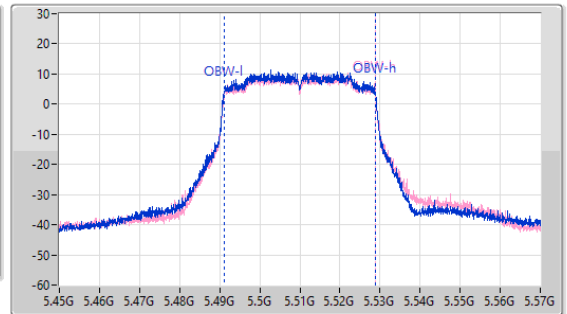

5.47-5.725GHz\_802.11ax HEW40\_Nss1,(MCS0)\_2TX

EBW

5510MHz

28/02/2023

CF  
5.51GHz  
Span  
264MHz  
RBW  
500kHz  
VBW  
2MHz  
Sweep Time  
100ms  
Detector Type  
Peak

CF  
5.51GHz  
Span  
120MHz  
RBW  
500kHz  
VBW  
2MHz  
Sweep Time  
100ms  
Detector Type  
Peak