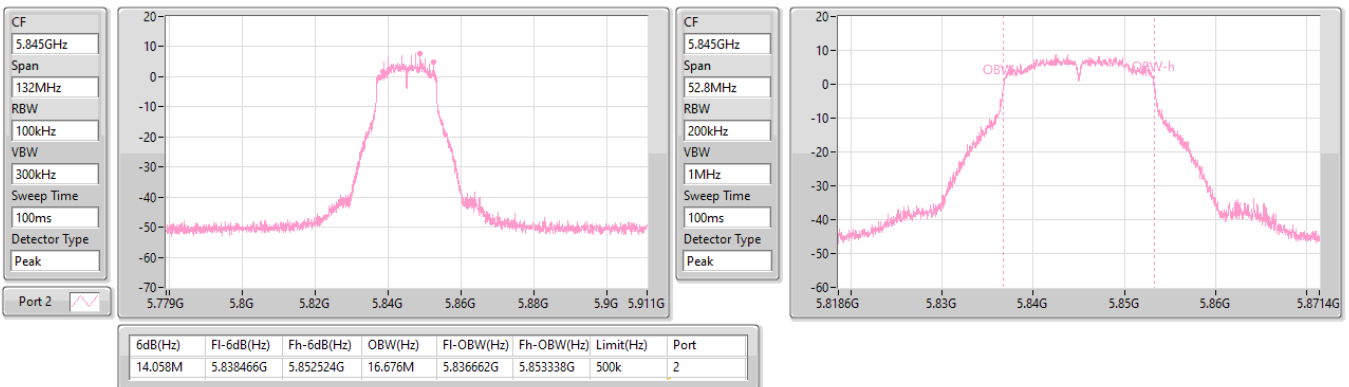

Port X-N dB = Port X 6dB down bandwidth for 5.725-5.85GHz band / 26dB down bandwidth for other band  
 Port X-OBW = Port X 99% occupied bandwidth

5.725-5.895GHz\_802.11a\_Nss1,(6Mbps)\_1TX(Port1)

EBW

5845MHz

17/03/2023

5.725-5.895GHz\_802.11a\_Nss1,(6Mbps)\_1TX(Port2)

EBW

5845MHz

17/03/2023

5.725-5.895GHz\_802.11n HT20\_Nss1,(MCS8)\_2TX

EBW

5885MHz