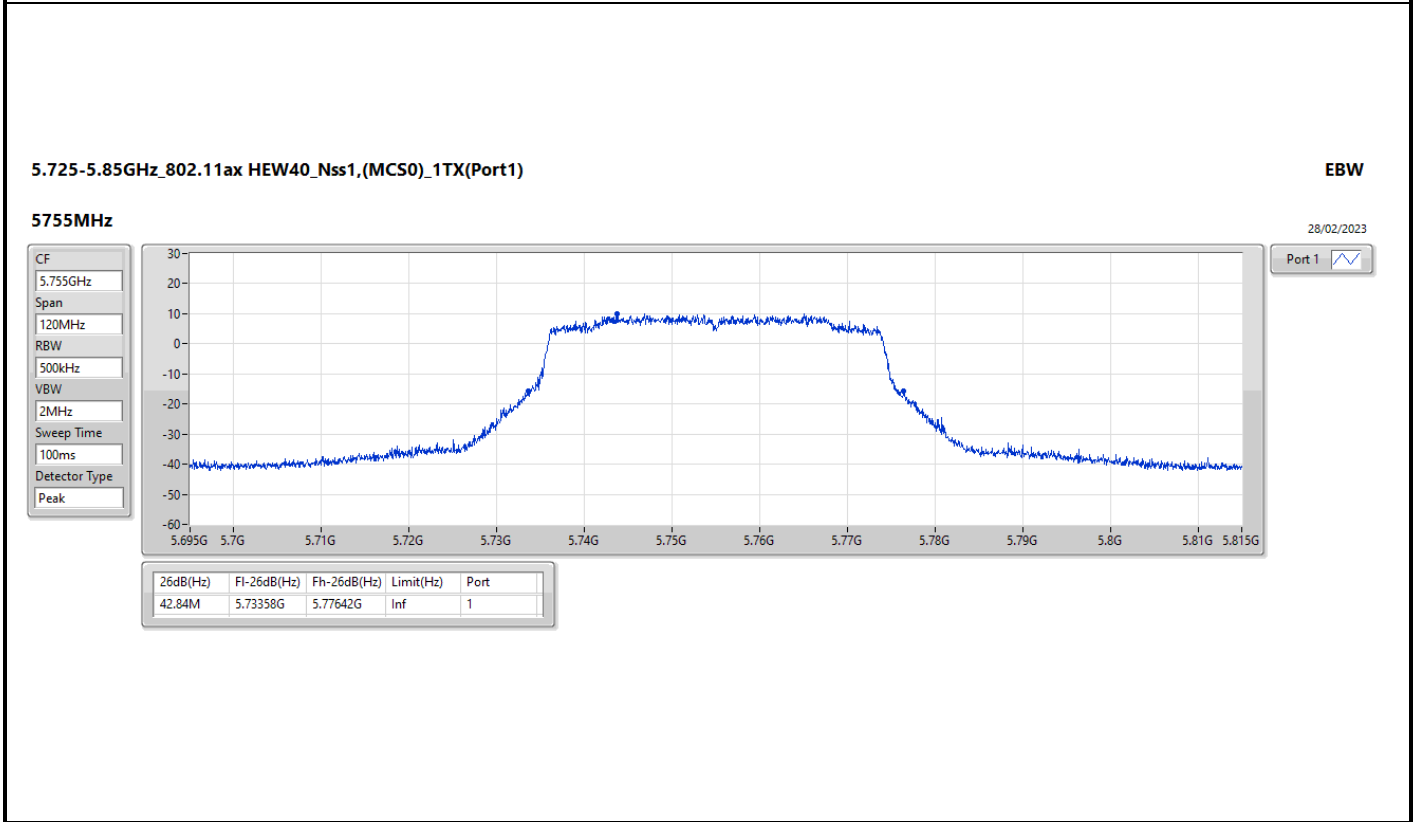

5.47-5.725GHz\_802.11ax HEW40\_Nss1,(MCS0)\_1TX(Port1)

EBW

5670MHz

28/02/2023

5.47-5.725GHz\_802.11ax HEW40\_Nss1,(MCS0)\_1TX(Port1)

EBW

5710MHz Straddle 5.47-5.725GHz

28/02/2023