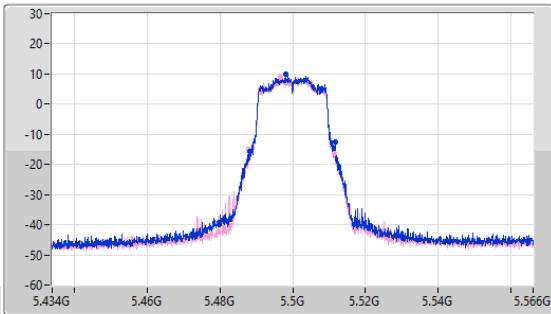

5.25-5.35GHz\_802.11ax\_HEW20\_Nss1,(MCS0)\_2TX

EBW

5320MHz

28/02/2023

CF: 5.32GHz  
 Span: 132MHz  
 RBW: 200kHz  
 VBW: 1MHz  
 Sweep Time: 100ms  
 Detector Type: Peak

CF: 5.32GHz  
 Span: 60MHz  
 RBW: 200kHz  
 VBW: 1MHz  
 Sweep Time: 100ms  
 Detector Type: Peak

26dB(Hz)	Fl-26dB(Hz)	Fh-26dB(Hz)	OBW(Hz)	Fl-OBW(Hz)	Fh-OBW(Hz)	Limit(Hz)	Port
23.826M	5.307592G	5.331418G	18.951M	5.310495G	5.329445G	Inf	1
23.76M	5.307922G	5.331682G	18.921M	5.310525G	5.329445G	Inf	2

5.47-5.725GHz\_802.11ax HEW20\_Nss1,(MCS0)\_2TX

EBW

5500MHz

28/02/2023

CF  
5.5GHz  
Span  
132MHz  
RBW  
200kHz  
VBW  
1MHz  
Sweep Time  
100ms  
Detector Type  
Peak

CF  
5.5GHz  
Span  
60MHz  
RBW  
200kHz  
VBW  
1MHz  
Sweep Time  
100ms  
Detector Type  
Peak