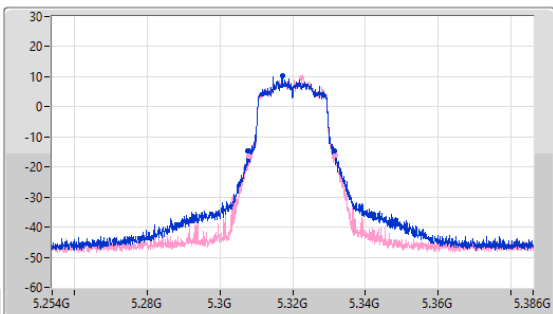

5.25-5.35GHz\_802.11ax\_HEW20\_Nss1,(MCS0)\_2TX

EBW

5300MHz

28/02/2023

CF: 5.3GHz  
 Span: 132MHz  
 RBW: 200kHz  
 VBW: 1MHz  
 Sweep Time: 100ms  
 Detector Type: Peak

CF: 5.3GHz  
 Span: 60MHz  
 RBW: 200kHz  
 VBW: 1MHz  
 Sweep Time: 100ms  
 Detector Type: Peak

26dB(Hz)	Fl-26dB(Hz)	Fh-26dB(Hz)	OBW(Hz)	Fl-OBW(Hz)	Fh-OBW(Hz)	Limit(Hz)	Port
23.958M	5.287856G	5.311814G	18.921M	5.290525G	5.309445G	Inf	1
23.43M	5.287988G	5.311418G	18.891M	5.290525G	5.309415G	Inf	2

5.25-5.35GHz\_802.11ax\_HEW20\_Nss1,(MCS0)\_2TX

EBW

5320MHz

28/02/2023

CF: 5.32GHz  
 Span: 132MHz  
 RBW: 200kHz  
 VBW: 1MHz  
 Sweep Time: 100ms  
 Detector Type: Peak

CF: 5.32GHz  
 Span: 60MHz  
 RBW: 200kHz  
 VBW: 1MHz  
 Sweep Time: 100ms  
 Detector Type: Peak