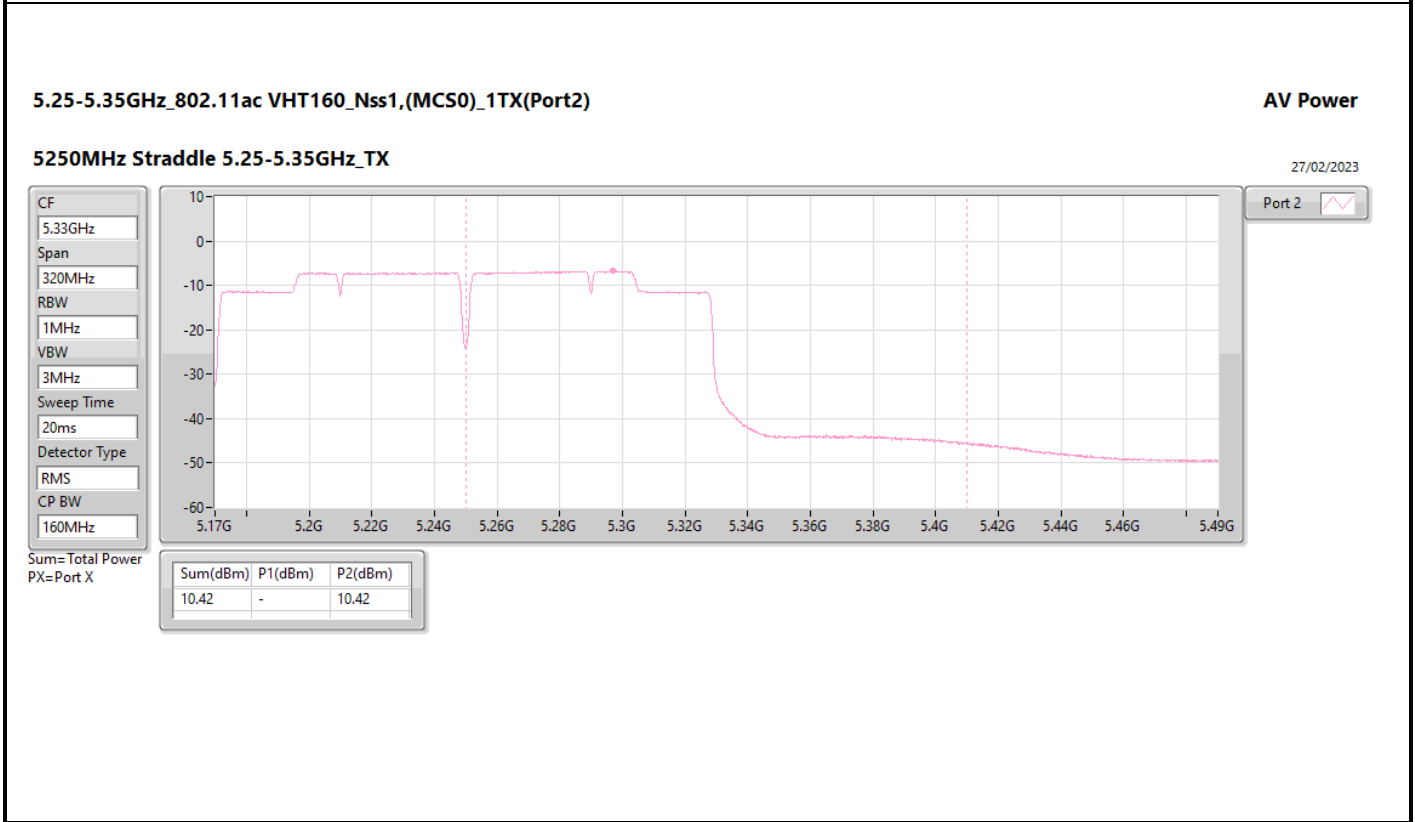

DG = Directional Gain; Port X = Port X output power

5.25-5.35GHz\_802.11ax HEW160\_Nss1,(MCS0)\_2TX

AV Power

5250MHz Straddle 5.25-5.35GHz\_TX

28/02/2023

CF

5.33GHz

Span