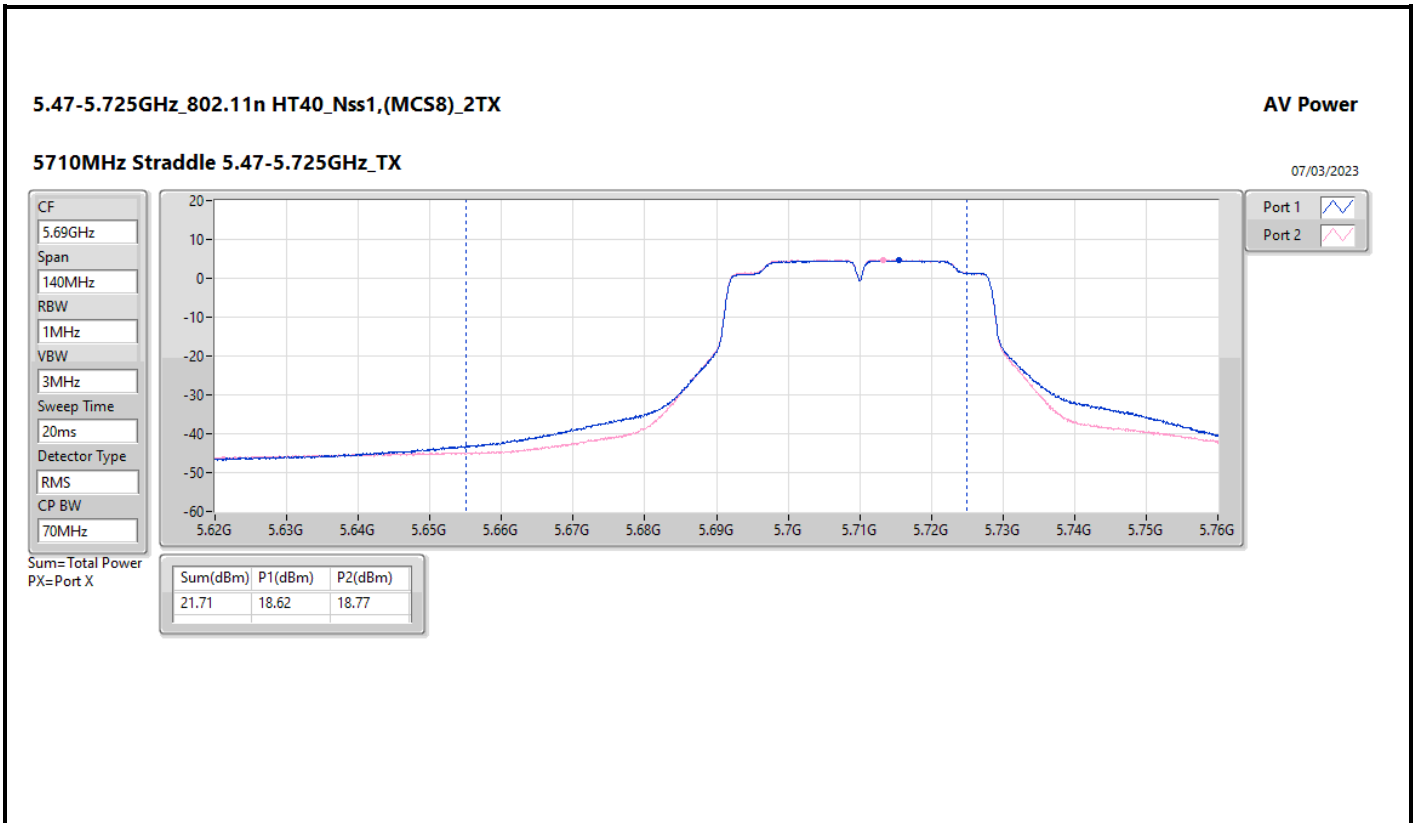

DG = Directional Gain; Port X = Port X output power

5.25-5.35GHz\_802.11ax HEW160\_Nss1,(MCS0)\_2TX

AV Power

5250MHz Straddle 5.25-5.35GHz\_TX

28/02/2023

CF

5.33GHz

Span