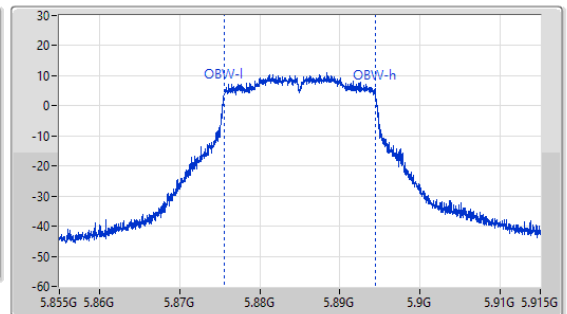

5.725-5.895GHz\_802.11ax HEW20\_Nss1,(MCS0)\_1TX(Port1)

EBW

5885MHz

16/03/2023

CF  
5.885GHz  
Span  
132MHz  
RBW  
100kHz  
VBW  
300kHz  
Sweep Time  
100ms  
Detector Type  
Peak

CF  
5.885GHz  
Span  
60MHz  
RBW  
200kHz  
VBW  
1MHz  
Sweep Time  
100ms  
Detector Type  
Peak