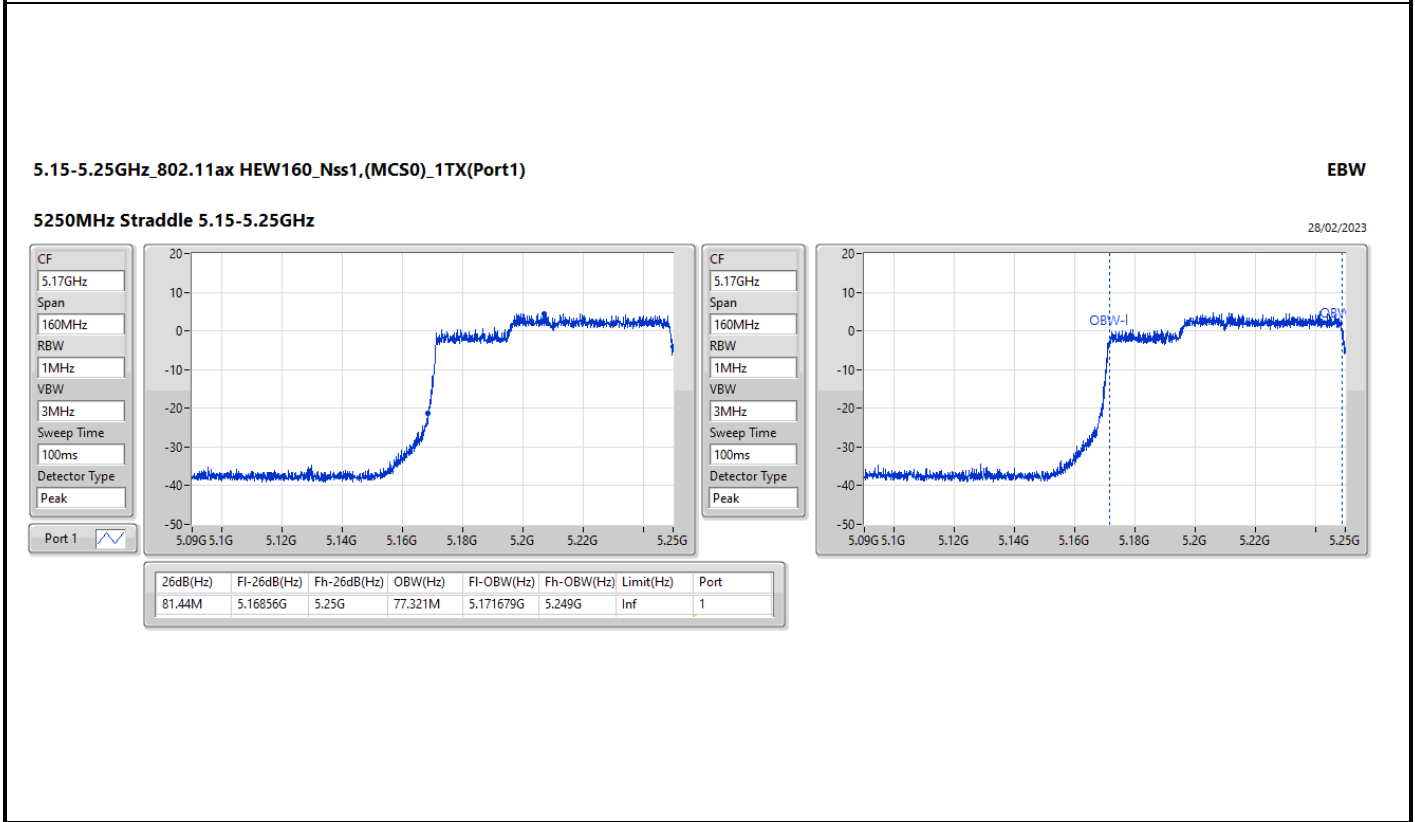

5.47-5.725GHz\_802.11ax HEW80\_Nss1,(MCS0)\_2TX

EBW

5690MHz Straddle 5.47-5.725GHz

28/02/2023

5.725-5.85GHz\_802.11ax HEW80\_Nss1,(MCS0)\_2TX

EBW

5690MHz Straddle 5.725-5.85GHz

28/02/2023