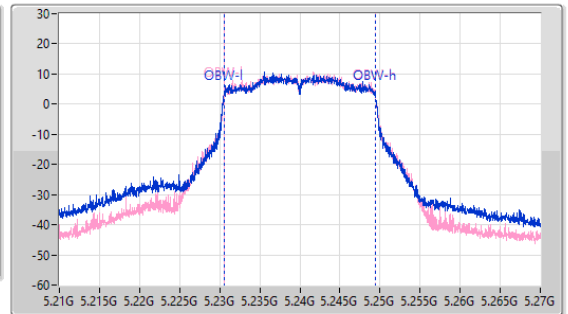

5.15-5.25GHz\_802.11ax\_HEW20\_Nss1,(MCS0)\_2TX

EBW

5180MHz

28/02/2023

5.15-5.25GHz\_802.11ax\_HEW20\_Nss1,(MCS0)\_2TX

EBW

5200MHz

28/02/2023

5.15-5.25GHz\_802.11ax\_HEW20\_Nss1,(MCS0)\_2TX

EBW

5240MHz

28/02/2023

CF: 5.24GHz  
 Span: 132MHz  
 RBW: 200kHz  
 VBW: 1MHz  
 Sweep Time: 100ms  
 Detector Type: Peak

CF: 5.24GHz  
 Span: 60MHz  
 RBW: 200kHz  
 VBW: 1MHz  
 Sweep Time: 100ms  
 Detector Type: Peak