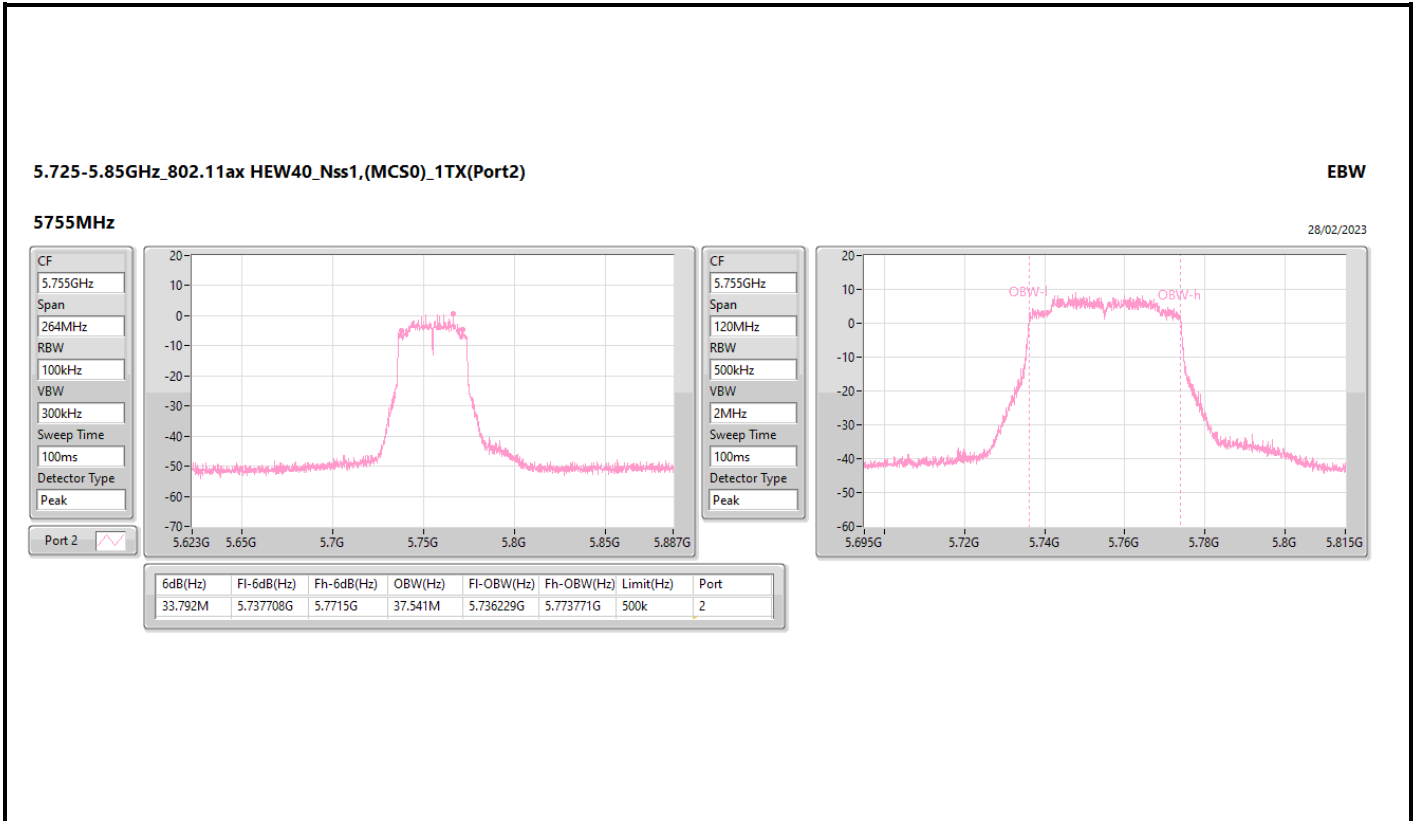

5.47-5.725GHz\_802.11ax HEW40\_Nss1,(MCS0)\_1TX(Port2)

EBW

5670MHz

28/02/2023

5.47-5.725GHz\_802.11ax HEW40\_Nss1,(MCS0)\_1TX(Port2)

EBW

5710MHz Straddle 5.47-5.725GHz

28/02/2023