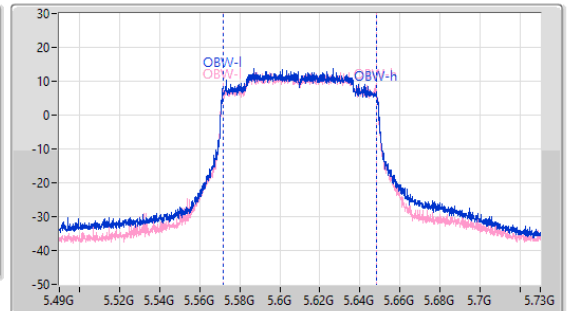

5.47-5.725GHz\_802.11ax HEW80\_Nss1,(MCS0)\_2TX

EBW

5610MHz

28/02/2023

CF  
5.61GHz  
Span  
528MHz  
RBW  
1MHz  
VBW  
3MHz  
Sweep Time  
100ms  
Detector Type  
Peak

CF  
5.61GHz  
Span  
240MHz  
RBW  
1MHz  
VBW  
3MHz  
Sweep Time  
100ms  
Detector Type  
Peak