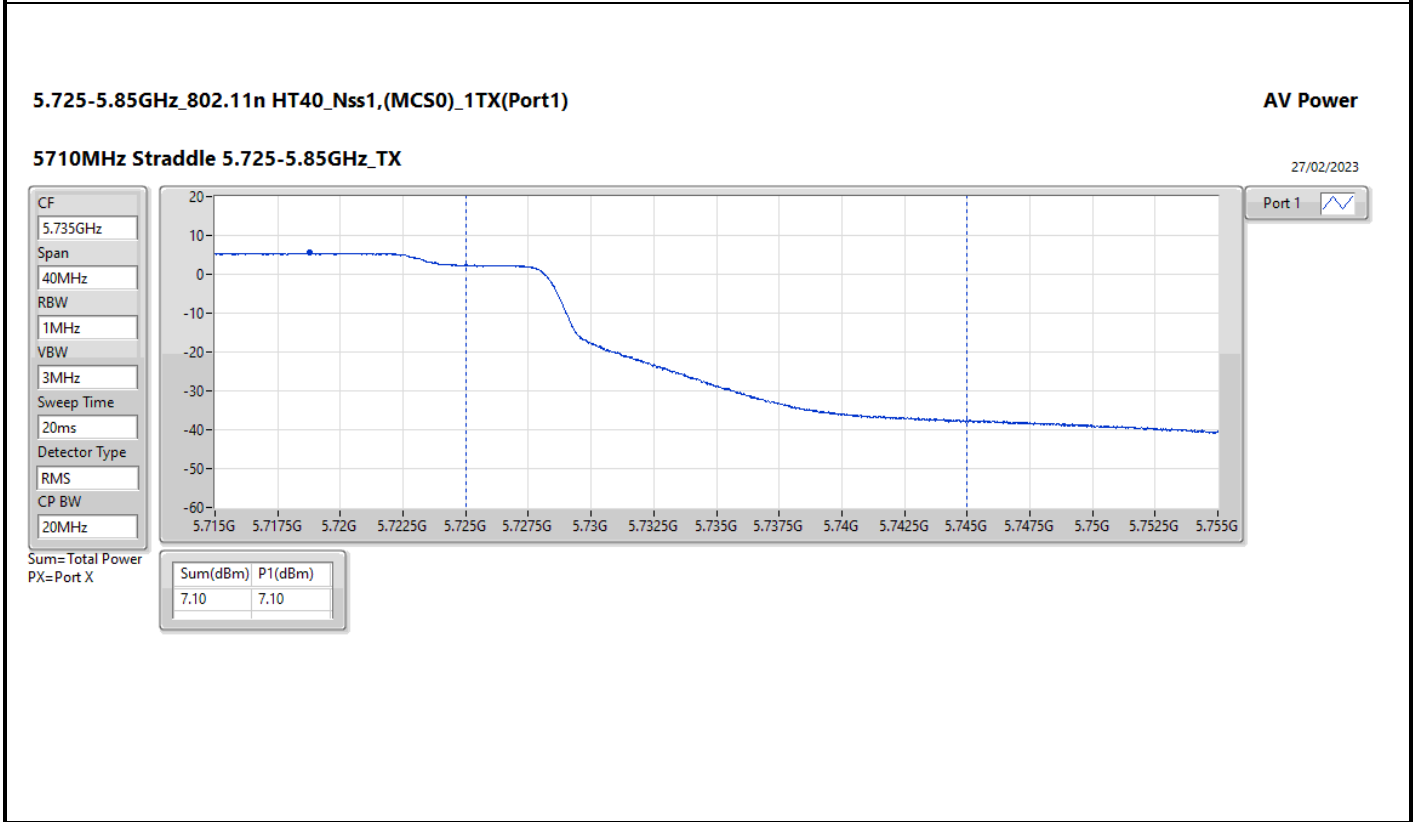

DG = Directional Gain; Port X = Port X output power

5.25-5.35GHz\_802.11ax HEW160\_Nss1,(MCS0)\_2TX

AV Power

5250MHz Straddle 5.25-5.35GHz\_TX

28/02/2023

CF

5.33GHz

Span