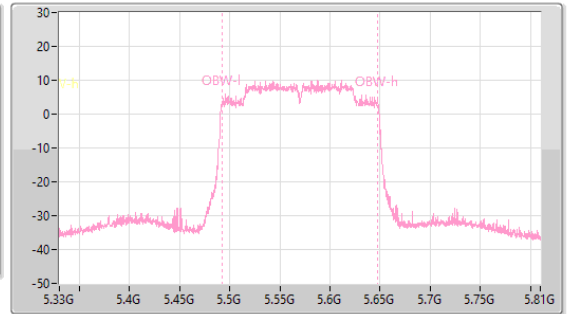

5.47-5.725GHz\_802.11ax HEW160\_Nss1,(MCS0)\_1TX(Port2)

EBW

5570MHz

28/02/2023

CF  
5.57GHz  
Span  
1.056GHz  
RBW  
2MHz  
VBW  
10MHz  
Sweep Time  
100ms  
Detector Type  
Peak

CF  
5.57GHz  
Span  
480MHz  
RBW  
2MHz  
VBW  
10MHz  
Sweep Time  
100ms  
Detector Type  
Peak