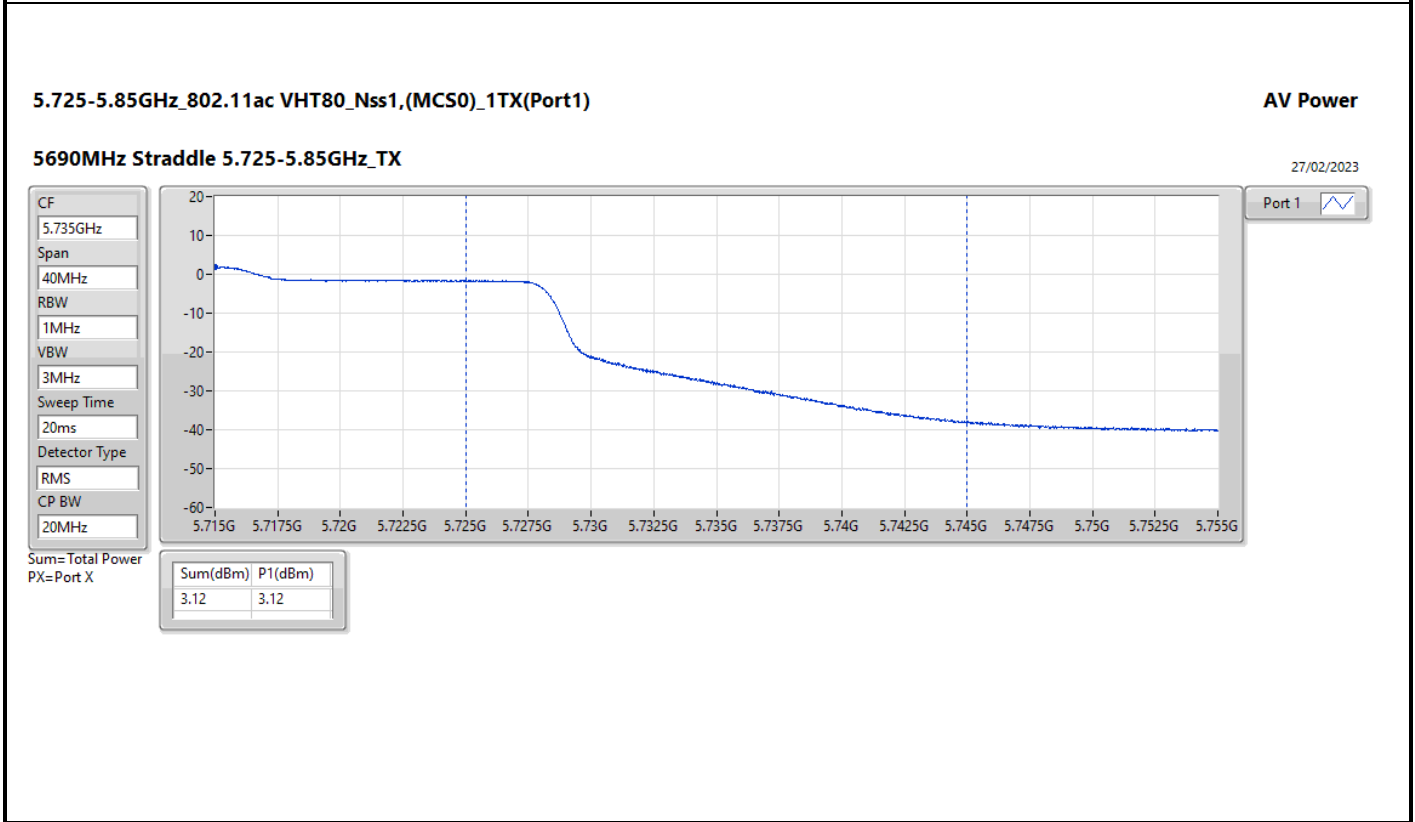

DG = Directional Gain; Port X = Port X output power

5.25-5.35GHz\_802.11ax HEW160\_Nss1,(MCS0)\_2TX

AV Power

5250MHz Straddle 5.25-5.35GHz\_TX

28/02/2023

CF

5.33GHz

Span