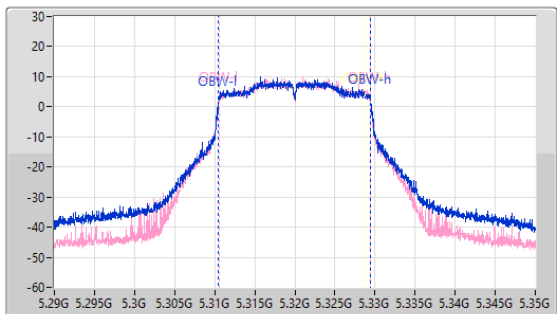

5.25-5.35GHz\_802.11ax\_HEW20\_Nss1,(MCS0)\_2TX

EBW

5320MHz

28/02/2023

CF: 5.32GHz  
 Span: 132MHz  
 RBW: 200kHz  
 VBW: 1MHz  
 Sweep Time: 100ms  
 Detector Type: Peak

CF: 5.32GHz  
 Span: 60MHz  
 RBW: 200kHz  
 VBW: 1MHz  
 Sweep Time: 100ms  
 Detector Type: Peak