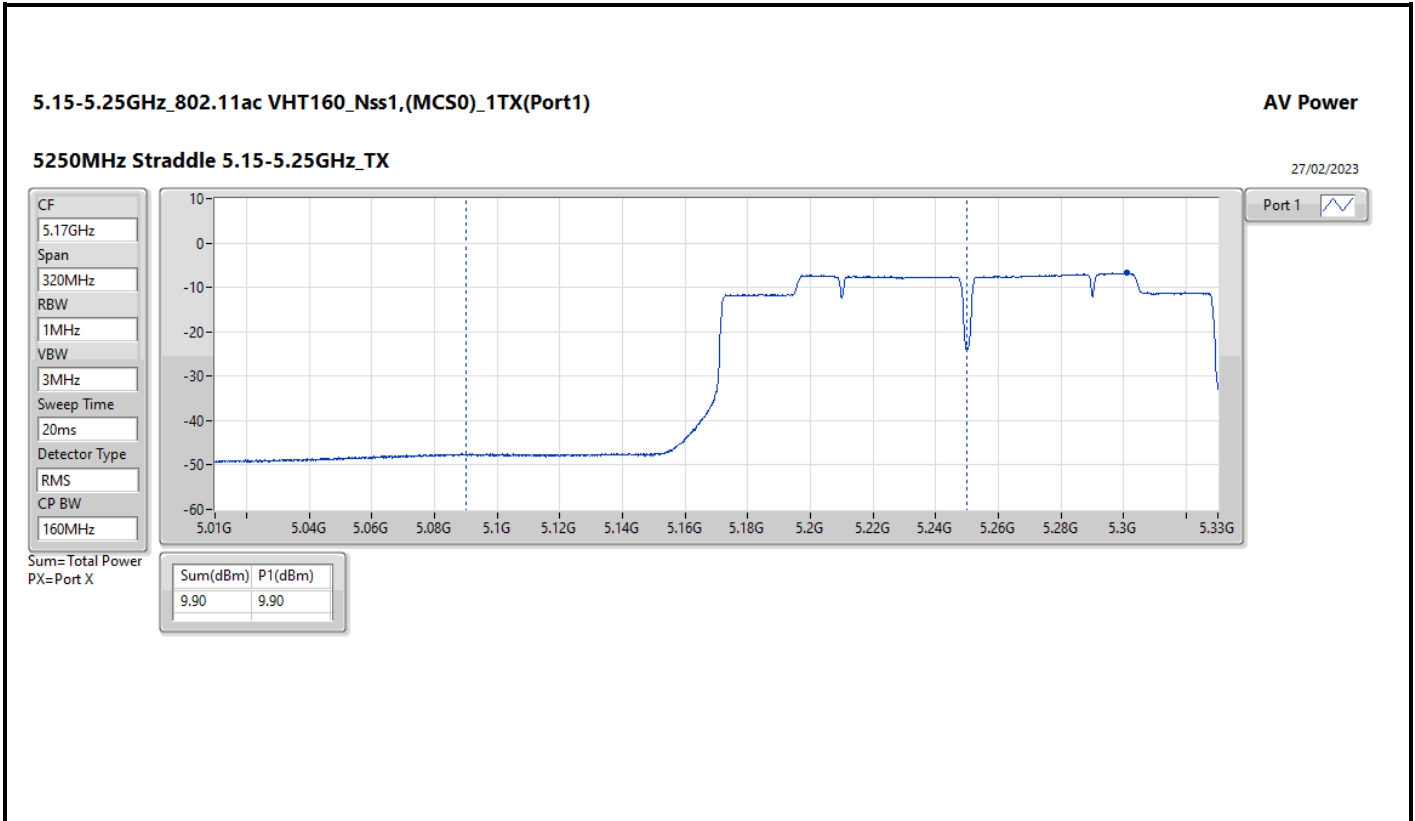

DG = Directional Gain; Port X = Port X output power

5.25-5.35GHz\_802.11ax HEW160\_Nss1,(MCS0)\_2TX

AV Power

5250MHz Straddle 5.25-5.35GHz\_TX

28/02/2023

CF

5.33GHz

Span