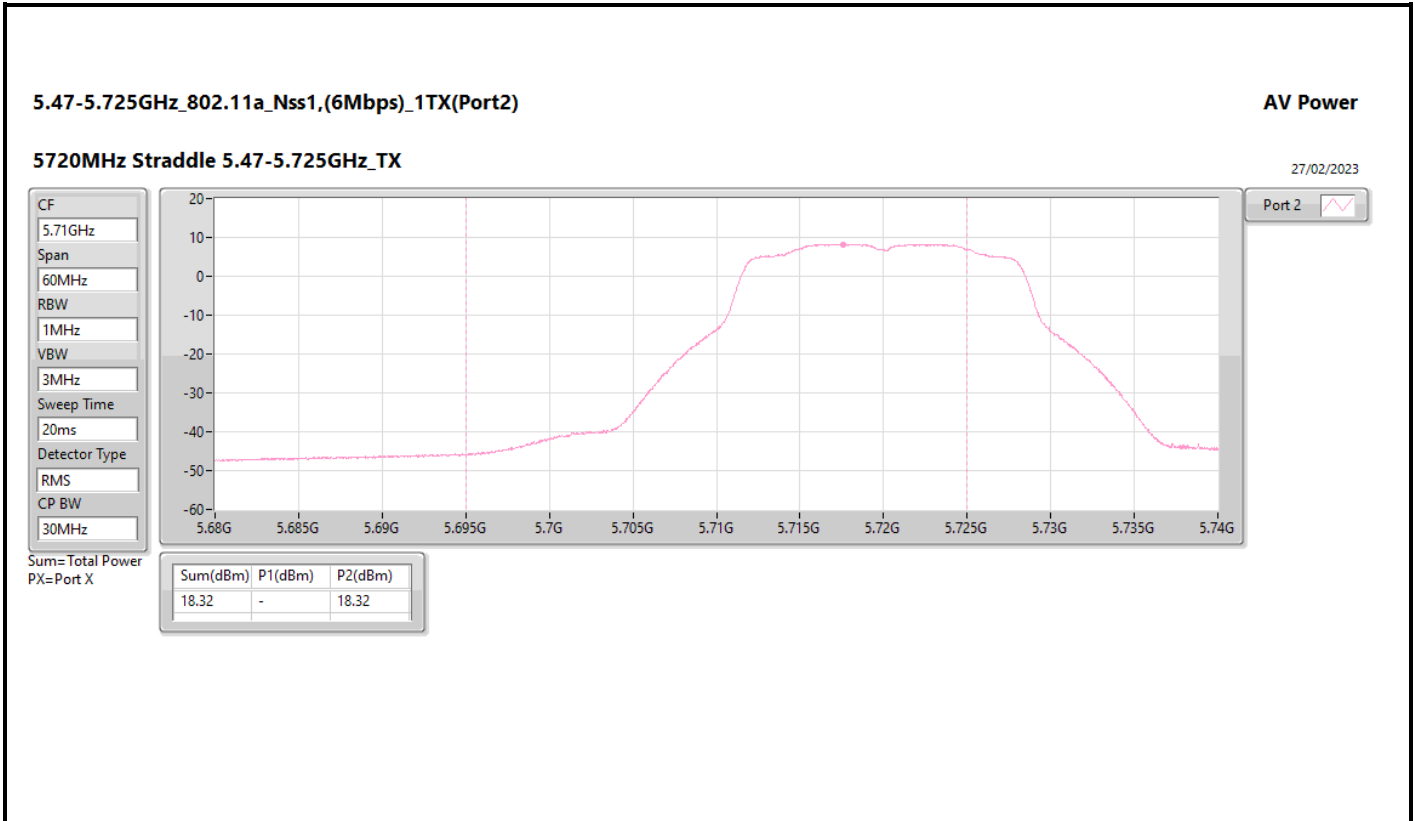

DG = Directional Gain; Port X = Port X output power

5.25-5.35GHz\_802.11ax HEW160\_Nss1,(MCS0)\_2TX

AV Power

5250MHz Straddle 5.25-5.35GHz\_TX

28/02/2023

CF

5.33GHz

Span