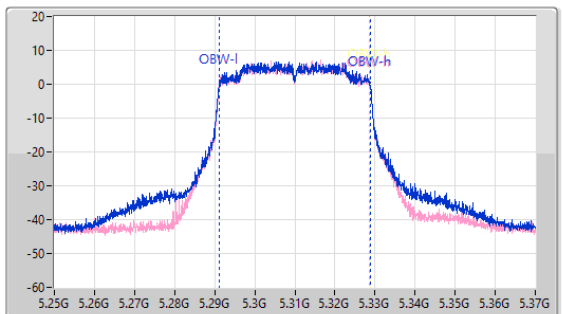

5.25-5.35GHz\_802.11ax\_HEW40\_Nss1,(MCS0)\_2TX

EBW

5310MHz

28/02/2023

CF  
5.31GHz  
Span  
264MHz  
RBW  
500kHz  
VBW  
2MHz  
Sweep Time  
100ms  
Detector Type  
Peak

CF  
5.31GHz  
Span  
120MHz  
RBW  
500kHz  
VBW  
2MHz  
Sweep Time  
100ms  
Detector Type  
Peak