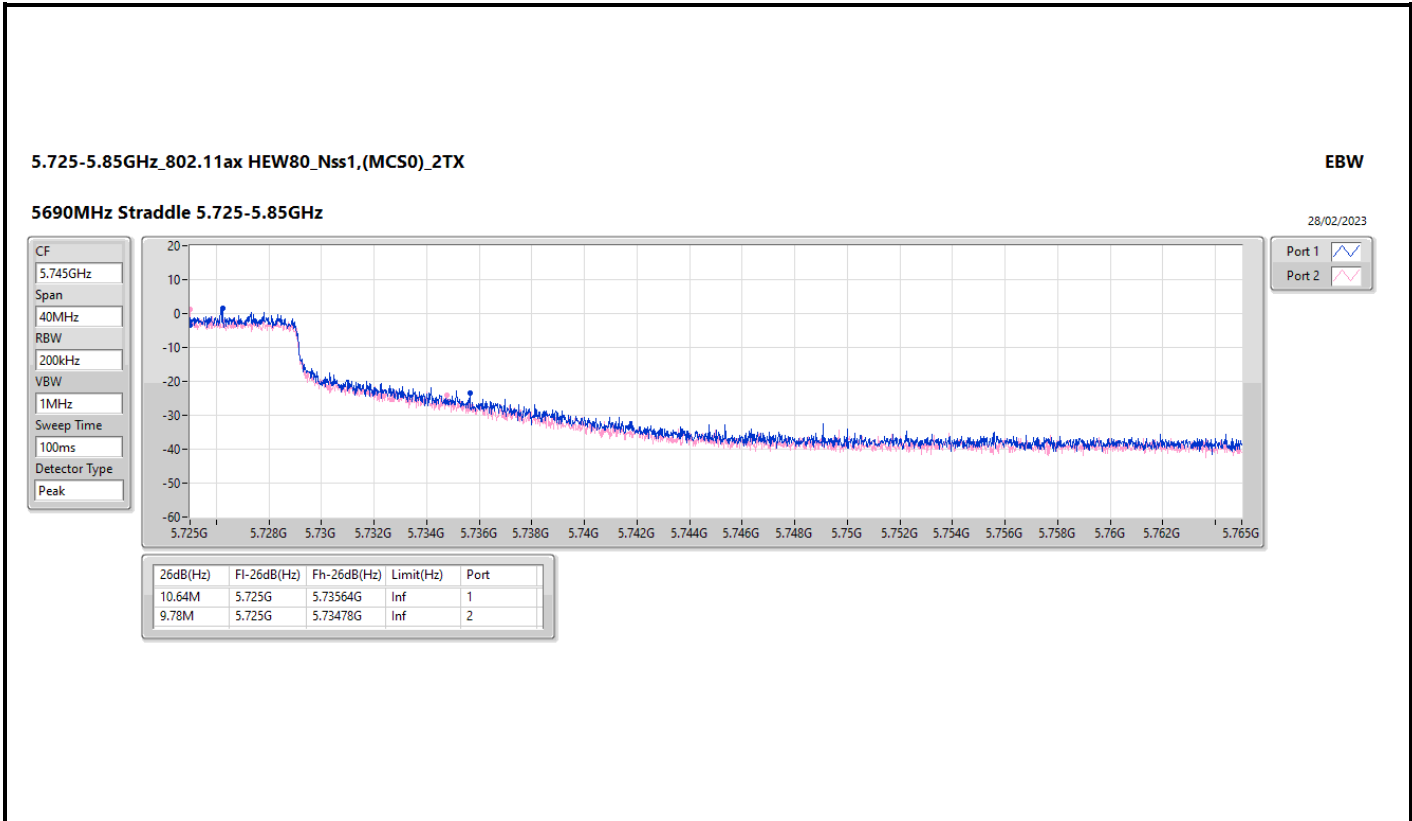

5.47-5.725GHz\_802.11ax HEW80\_Nss1,(MCS0)\_2TX

EBW

5690MHz Straddle 5.47-5.725GHz

28/02/2023

5.725-5.85GHz\_802.11ax HEW80\_Nss1,(MCS0)\_2TX

EBW

5690MHz Straddle 5.725-5.85GHz

28/02/2023

5.25-5.35GHz\_802.11ax HEW160\_Nss1,(MCS0)\_1TX(Port1)

EBW

5250MHz Straddle 5.25-5.35GHz

28/02/2023

5.47-5.725GHz\_802.11ax HEW160\_Nss1,(MCS0)\_1TX(Port1)

EBW

5570MHz

28/02/2023