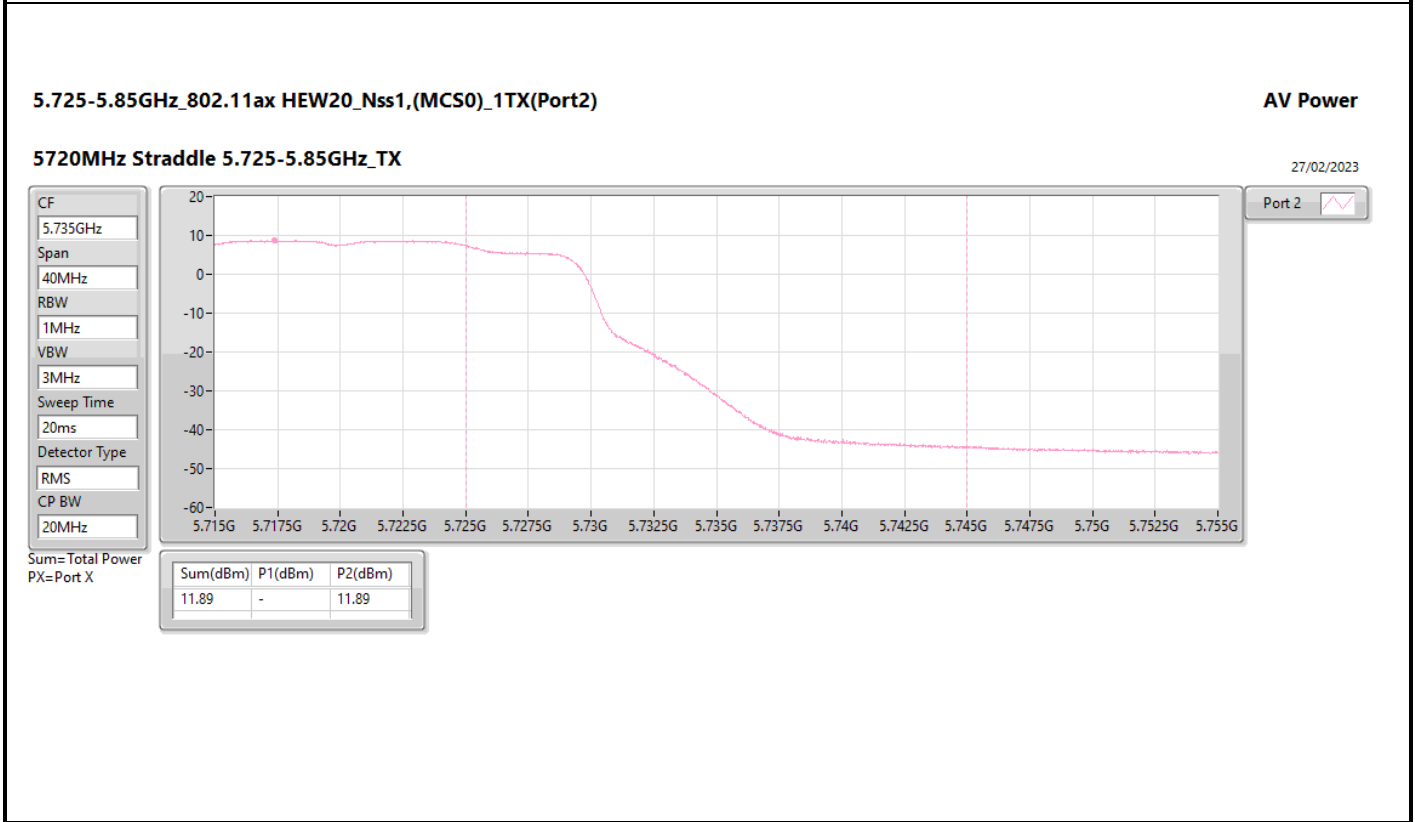

DG = Directional Gain; Port X = Port X output power

5.25-5.35GHz\_802.11ax HEW160\_Nss1,(MCS0)\_2TX

AV Power

5250MHz Straddle 5.25-5.35GHz\_TX

28/02/2023

CF

5.33GHz

Span