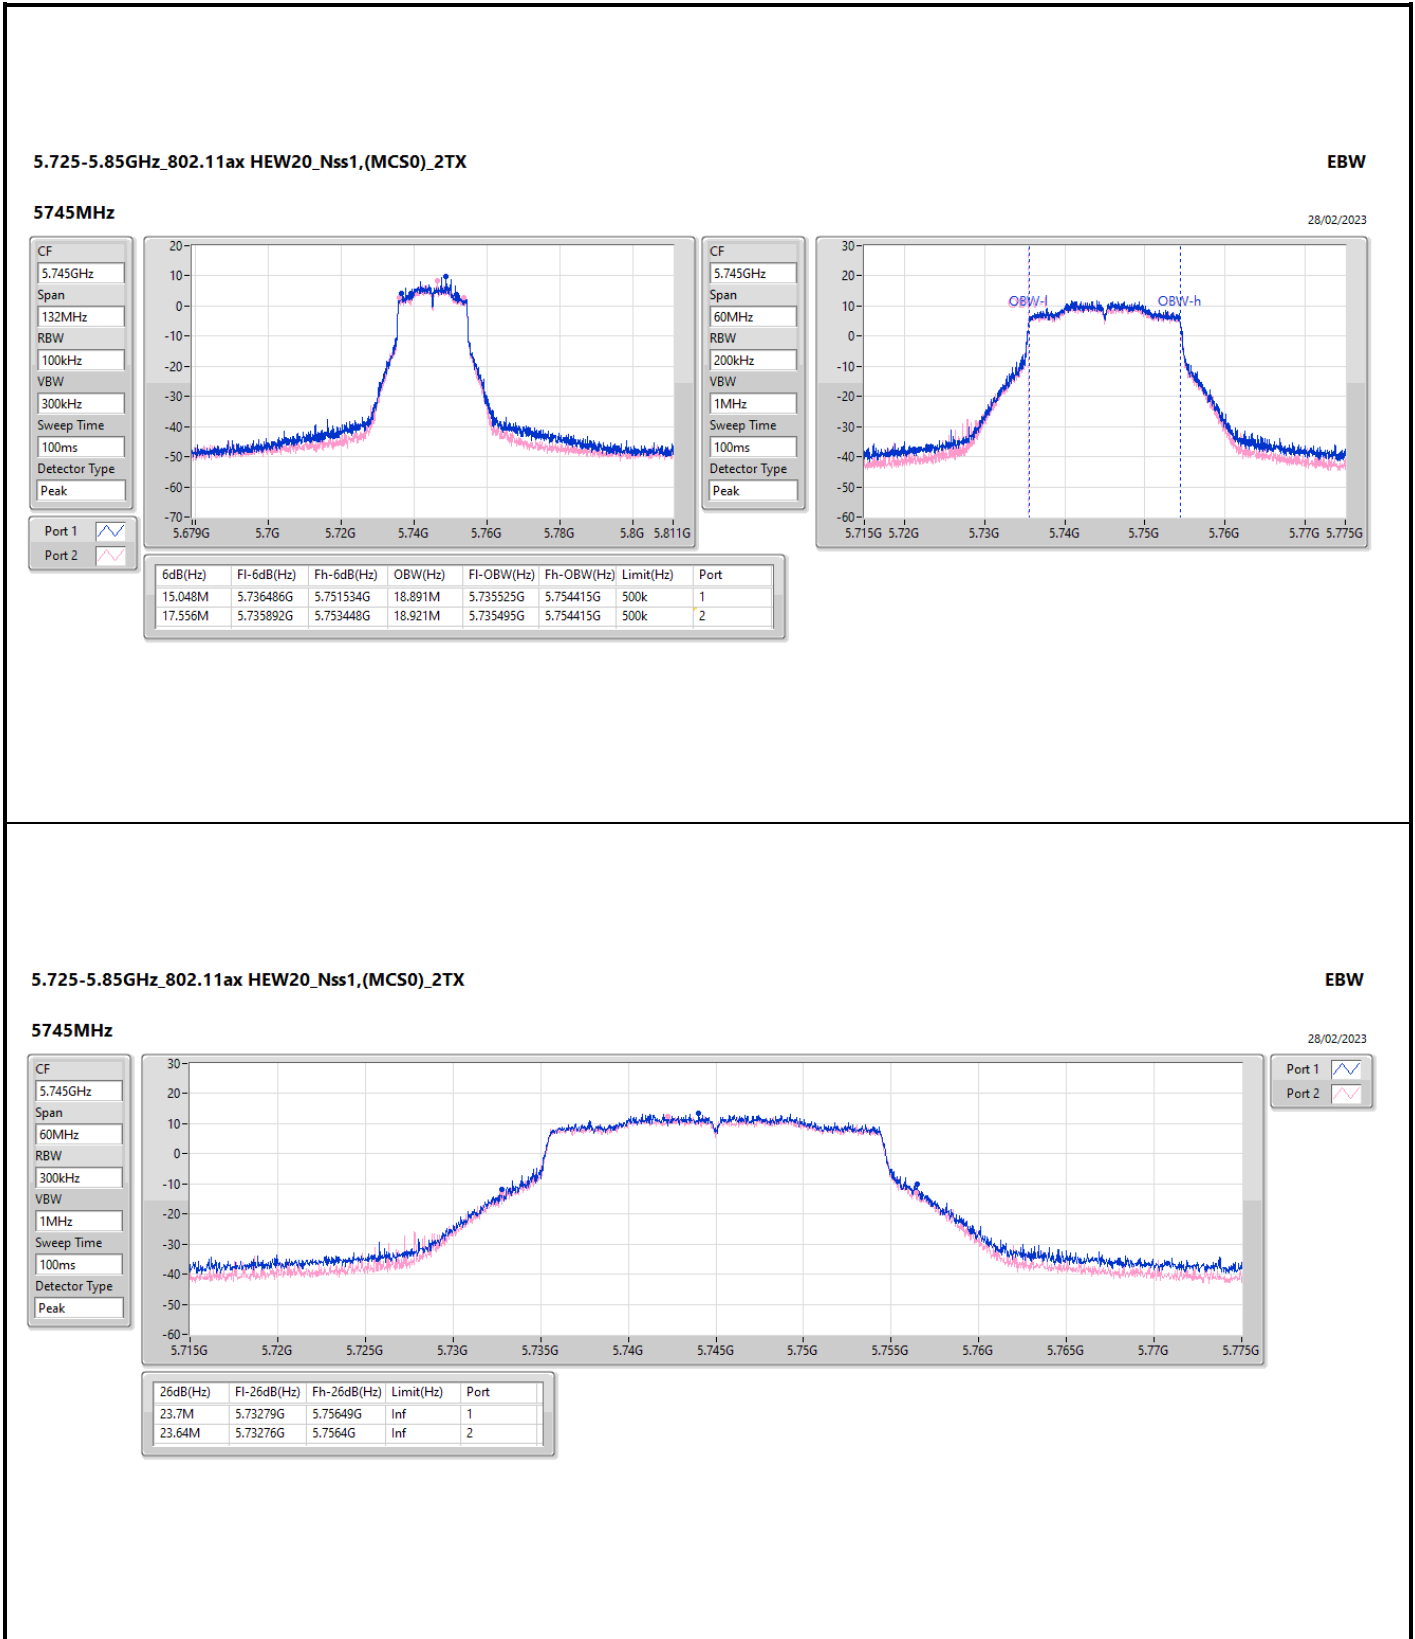

5.47-5.725GHz\_802.11ax HEW20\_Nss1,(MCS0)\_2TX

EBW

5700MHz

28/02/2023

5.47-5.725GHz\_802.11ax HEW20\_Nss1,(MCS0)\_2TX

EBW

5720MHz Straddle 5.47-5.725GHz

28/02/2023