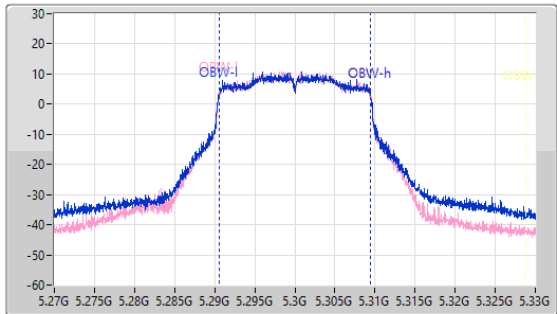

5.25-5.35GHz\_802.11ax\_HEW20\_Nss1,(MCS0)\_2TX

EBW

5300MHz

28/02/2023

CF: 5.3GHz  
 Span: 132MHz  
 RBW: 200kHz  
 VBW: 1MHz  
 Sweep Time: 100ms  
 Detector Type: Peak

CF: 5.3GHz  
 Span: 60MHz  
 RBW: 200kHz  
 VBW: 1MHz  
 Sweep Time: 100ms  
 Detector Type: Peak