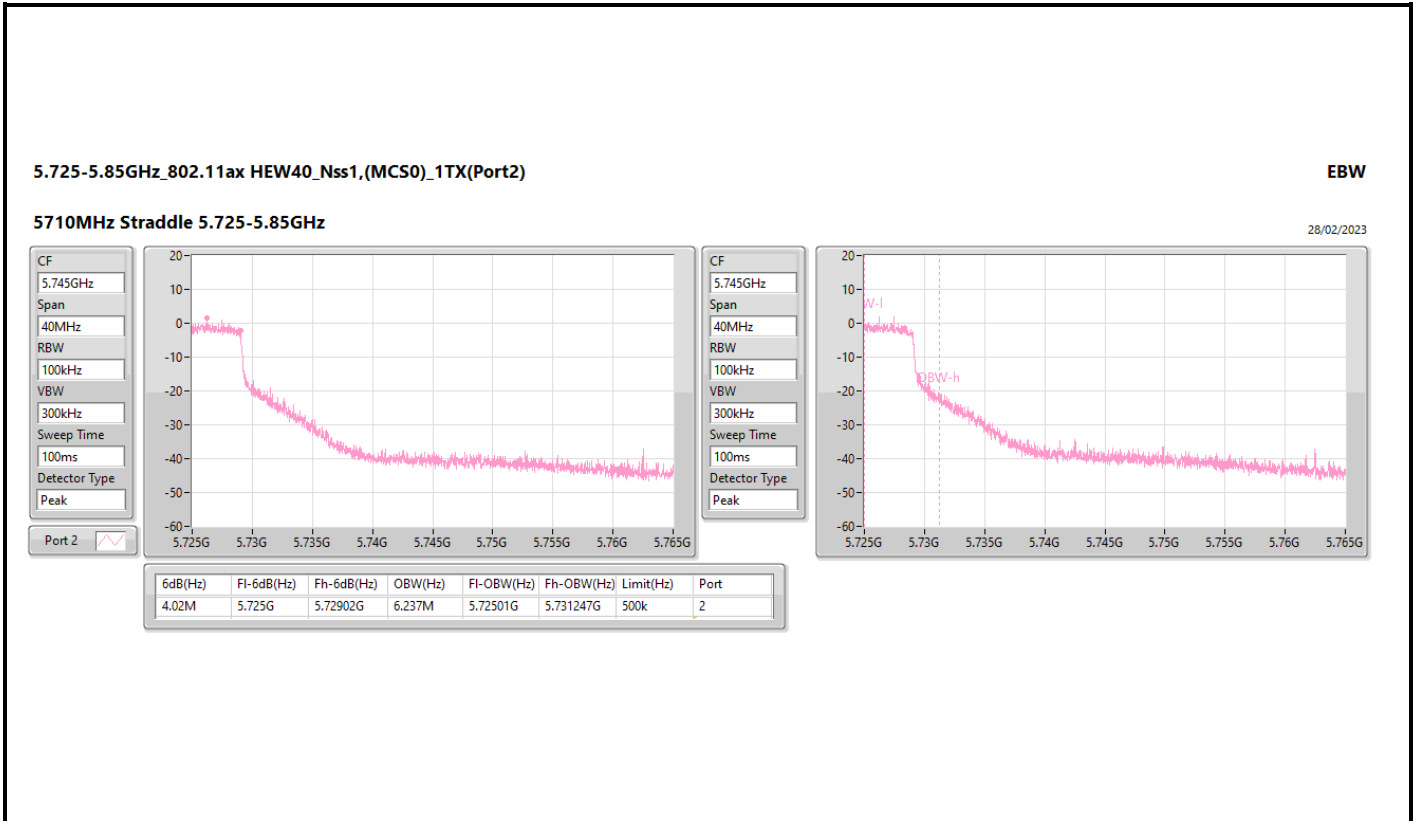

5.47-5.725GHz\_802.11ax HEW40\_Nss1,(MCS0)\_1TX(Port2)

EBW

5670MHz

28/02/2023

5.47-5.725GHz\_802.11ax HEW40\_Nss1,(MCS0)\_1TX(Port2)

EBW

5710MHz Straddle 5.47-5.725GHz

28/02/2023