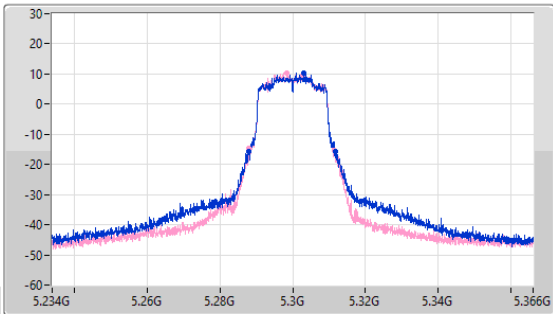

5.25-5.35GHz\_802.11ax\_HEW20\_Nss1,(MCS0)\_2TX

EBW

5260MHz

28/02/2023

CF: 5.26GHz  
 Span: 132MHz  
 RBW: 200kHz  
 VBW: 1MHz  
 Sweep Time: 100ms  
 Detector Type: Peak

CF: 5.26GHz  
 Span: 60MHz  
 RBW: 200kHz  
 VBW: 1MHz  
 Sweep Time: 100ms  
 Detector Type: Peak

26dB(Hz)	Fl-26dB(Hz)	Fh-26dB(Hz)	OBW(Hz)	Fl-OBW(Hz)	Fh-OBW(Hz)	Limit(Hz)	Port
24.024M	5.24812G	5.272144G	18.891M	5.250525G	5.269415G	Inf	1
22.836M	5.248516G	5.271352G	18.891M	5.250525G	5.269415G	Inf	2

5.25-5.35GHz\_802.11ax\_HEW20\_Nss1,(MCS0)\_2TX

EBW

5300MHz

28/02/2023

CF: 5.3GHz  
 Span: 132MHz  
 RBW: 200kHz  
 VBW: 1MHz  
 Sweep Time: 100ms  
 Detector Type: Peak

CF: 5.3GHz  
 Span: 60MHz  
 RBW: 200kHz  
 VBW: 1MHz  
 Sweep Time: 100ms  
 Detector Type: Peak