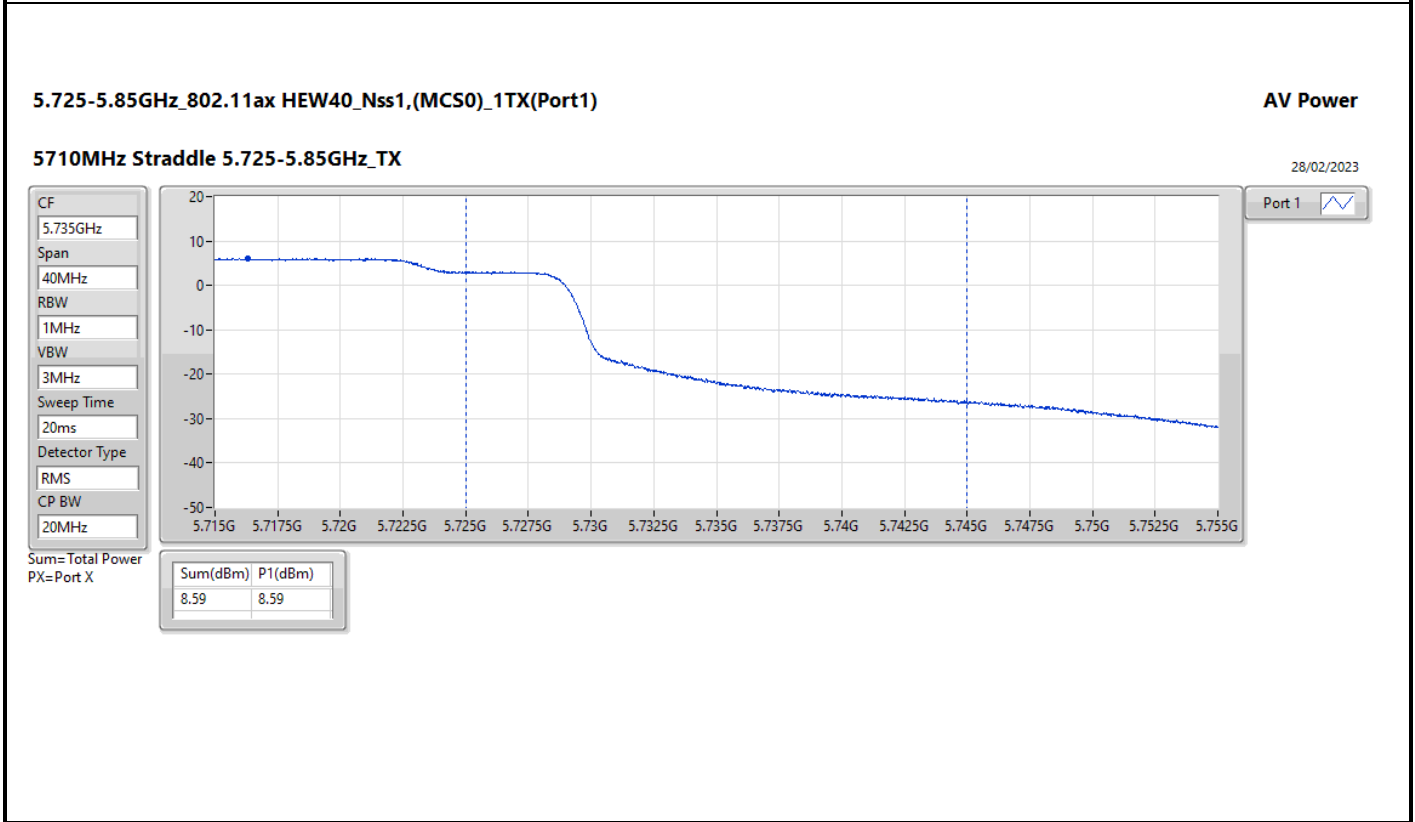

DG = Directional Gain; Port X = Port X output power

5.25-5.35GHz\_802.11ax HEW160\_Nss1,(MCS0)\_2TX

AV Power

5250MHz Straddle 5.25-5.35GHz\_TX

28/02/2023

CF

5.33GHz

Span