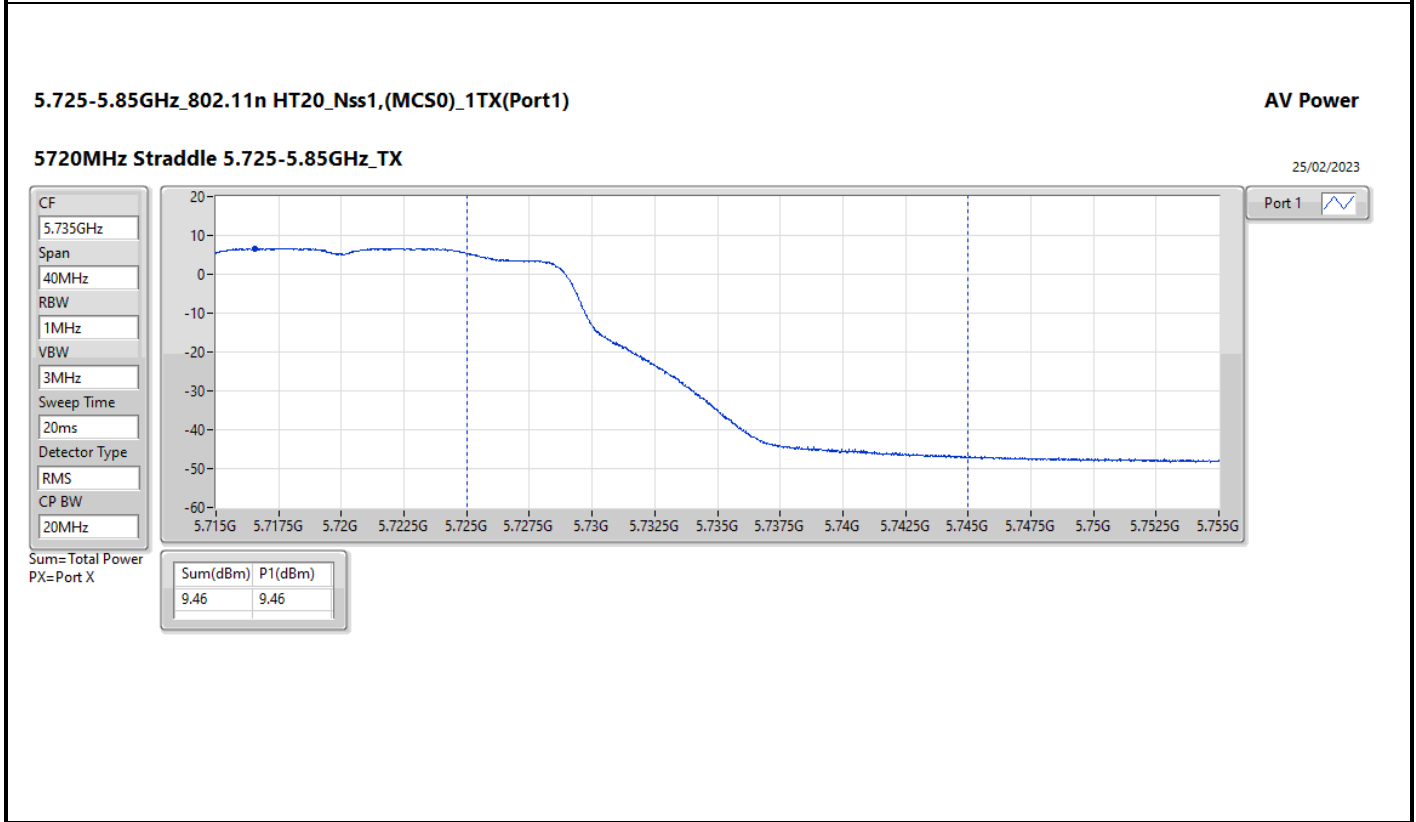

DG = Directional Gain; Port X = Port X output power

5.25-5.35GHz\_802.11ax HEW160\_Nss1,(MCS0)\_2TX

AV Power

5250MHz Straddle 5.25-5.35GHz\_TX

28/02/2023

CF

5.33GHz

Span