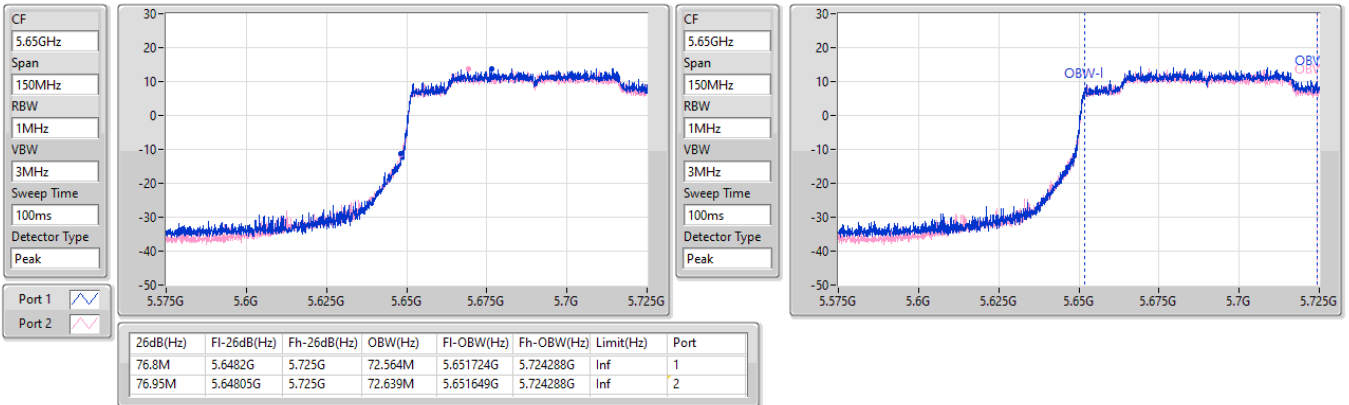

5.47-5.725GHz_802.11ax HEW80_Nss1,(MCS0)_2TX

EBW

5690MHz Straddle 5.47-5.725GHz

28/02/2023