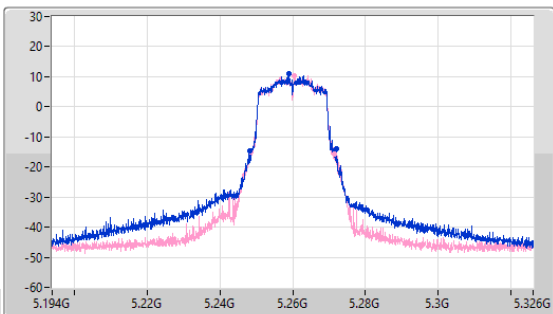

5.15-5.25GHz\_802.11ax\_HEW20\_Nss1,(MCS0)\_2TX

EBW

5240MHz

28/02/2023

CF: 5.24GHz  
 Span: 132MHz  
 RBW: 200kHz  
 VBW: 1MHz  
 Sweep Time: 100ms  
 Detector Type: Peak

CF: 5.24GHz  
 Span: 60MHz  
 RBW: 200kHz  
 VBW: 1MHz  
 Sweep Time: 100ms  
 Detector Type: Peak

26dB(Hz)	Fl-26dB(Hz)	Fh-26dB(Hz)	OBW(Hz)	Fl-OBW(Hz)	Fh-OBW(Hz)	Limit(Hz)	Port
22.572M	5.22878G	5.251352G	18.921M	5.230525G	5.249445G	Inf	1
23.628M	5.228054G	5.251682G	18.921M	5.230525G	5.249445G	Inf	2

5.25-5.35GHz\_802.11ax\_HEW20\_Nss1,(MCS0)\_2TX

EBW

5260MHz

28/02/2023

CF: 5.26GHz  
 Span: 132MHz  
 RBW: 200kHz  
 VBW: 1MHz  
 Sweep Time: 100ms  
 Detector Type: Peak

CF: 5.26GHz  
 Span: 60MHz  
 RBW: 200kHz  
 VBW: 1MHz  
 Sweep Time: 100ms  
 Detector Type: Peak