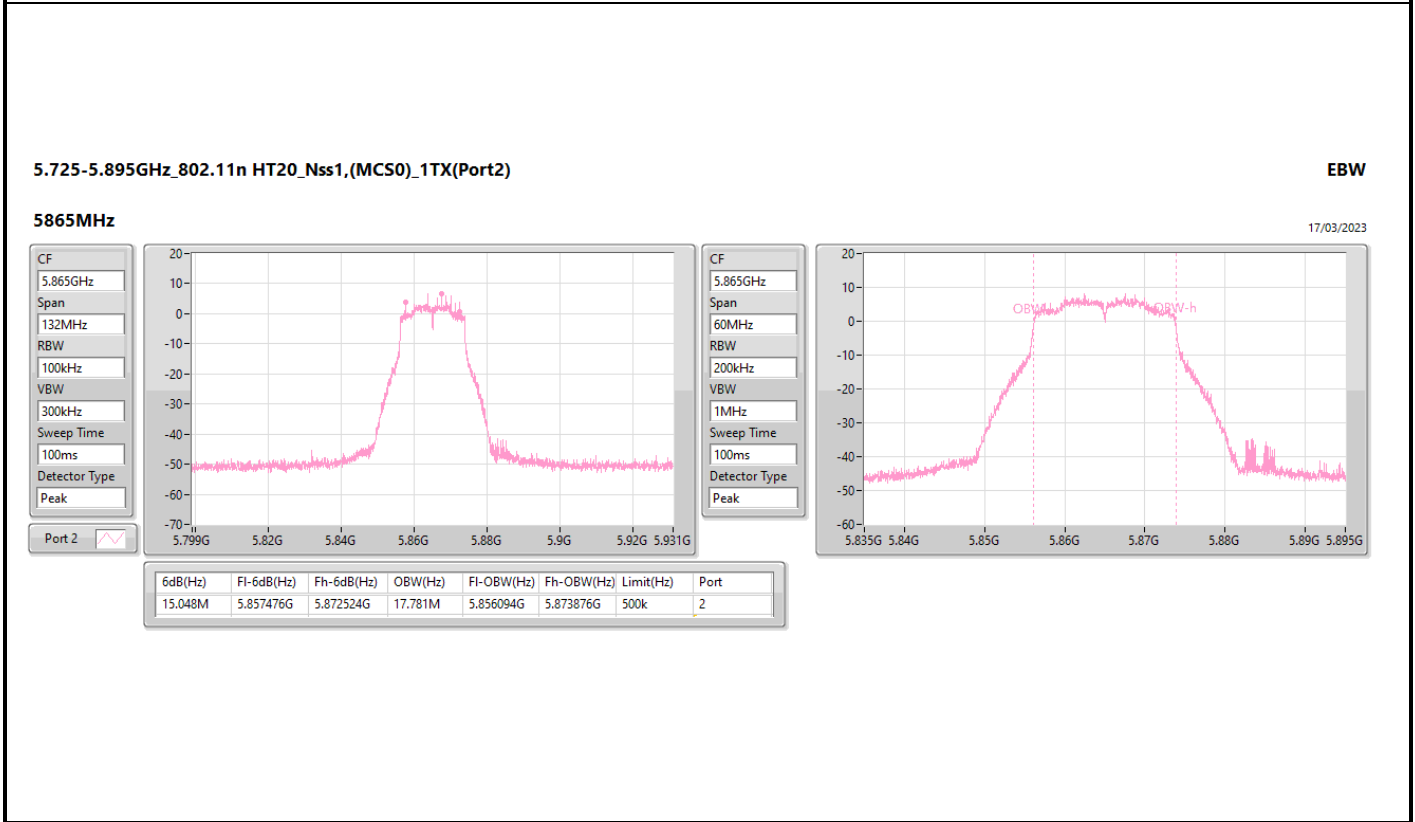

Port X-N dB = Port X 6dB down bandwidth for 5.725-5.85GHz band / 26dB down bandwidth for other band  
 Port X-OBW = Port X 99% occupied bandwidth

5.725-5.895GHz\_802.11a\_Nss1,(6Mbps)\_1TX(Port1)

EBW

5845MHz

17/03/2023

5.725-5.895GHz\_802.11a\_Nss1,(6Mbps)\_1TX(Port2)

EBW

5845MHz

17/03/2023

5.725-5.895GHz\_802.11n HT20\_Nss1,(MCS8)\_2TX

EBW

5885MHz