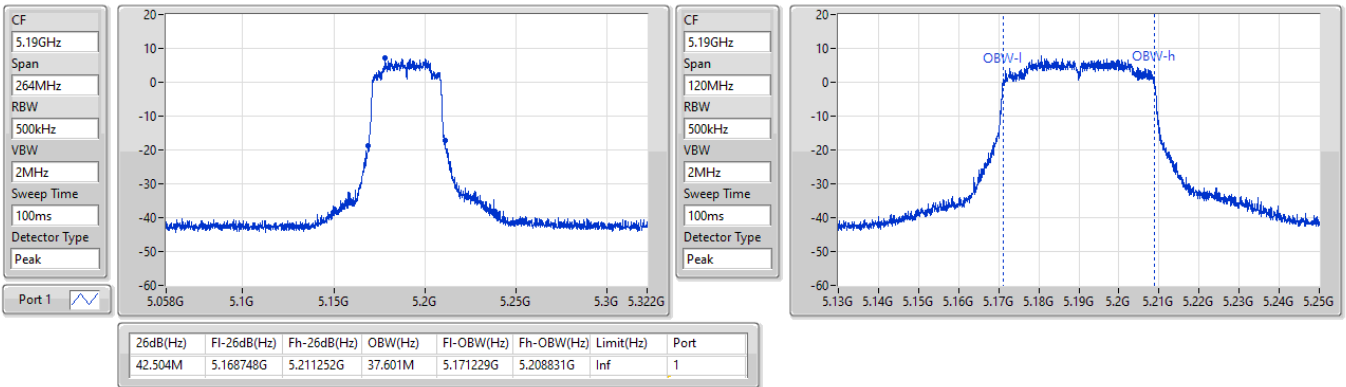

5.15-5.25GHz_802.11ax HEW40_Nss1,(MCS0)_1TX(Port1)

EBW

5190MHz

28/02/2023