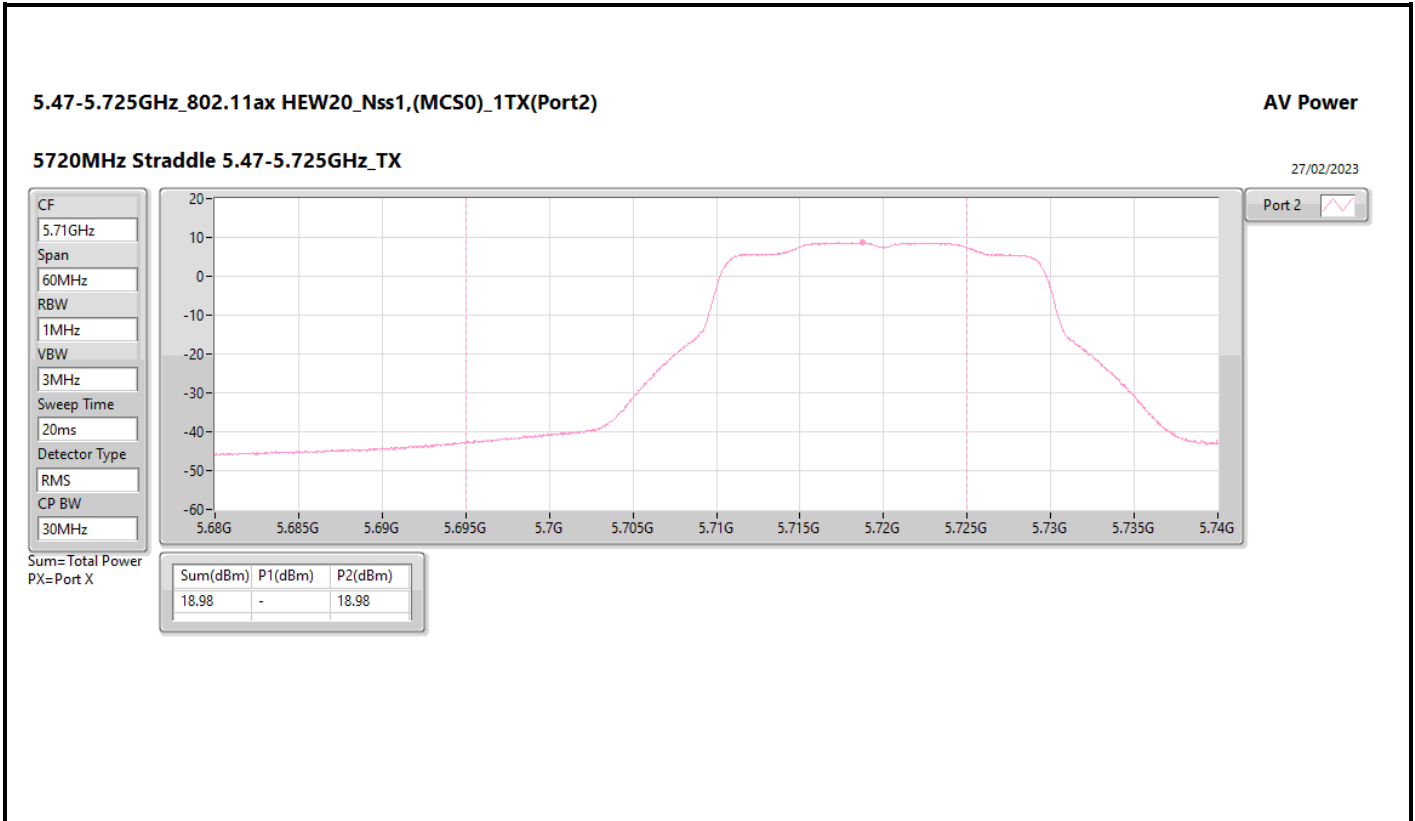

DG = Directional Gain; Port X = Port X output power

5.25-5.35GHz\_802.11ax HEW160\_Nss1,(MCS0)\_2TX

AV Power

5250MHz Straddle 5.25-5.35GHz\_TX

28/02/2023

CF

5.33GHz

Span