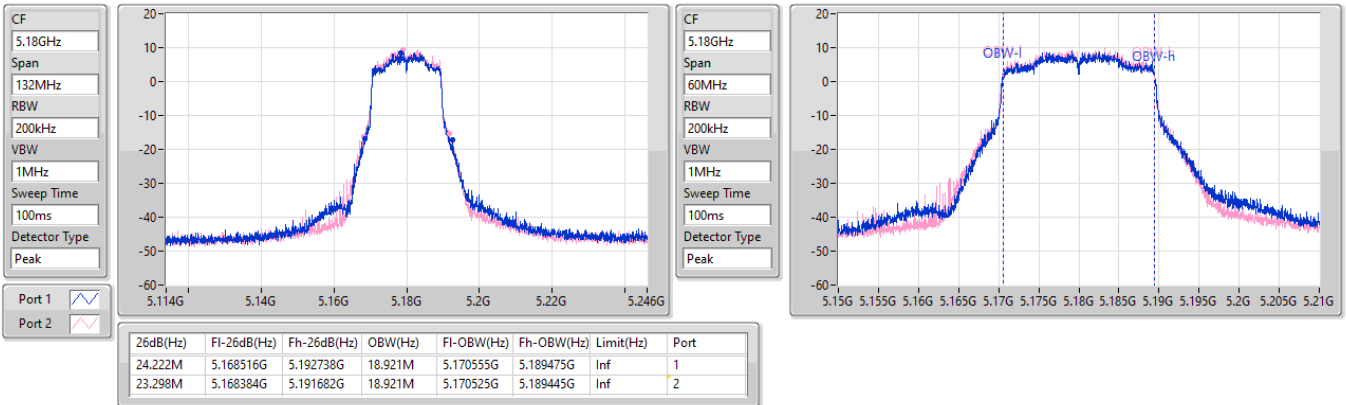

5.15-5.25GHz\_802.11ax\_HEW20\_Nss1,(MCS0)\_2TX

EBW

5180MHz

28/02/2023

5.15-5.25GHz\_802.11ax\_HEW20\_Nss1,(MCS0)\_2TX

EBW

5200MHz

28/02/2023

5.15-5.25GHz\_802.11ax\_HEW20\_Nss1,(MCS0)\_2TX

EBW

5240MHz

28/02/2023

CF: 5.24GHz  
 Span: 132MHz  
 RBW: 200kHz  
 VBW: 1MHz  
 Sweep Time: 100ms  
 Detector Type: Peak

CF: 5.24GHz  
 Span: 60MHz  
 RBW: 200kHz  
 VBW: 1MHz  
 Sweep Time: 100ms  
 Detector Type: Peak