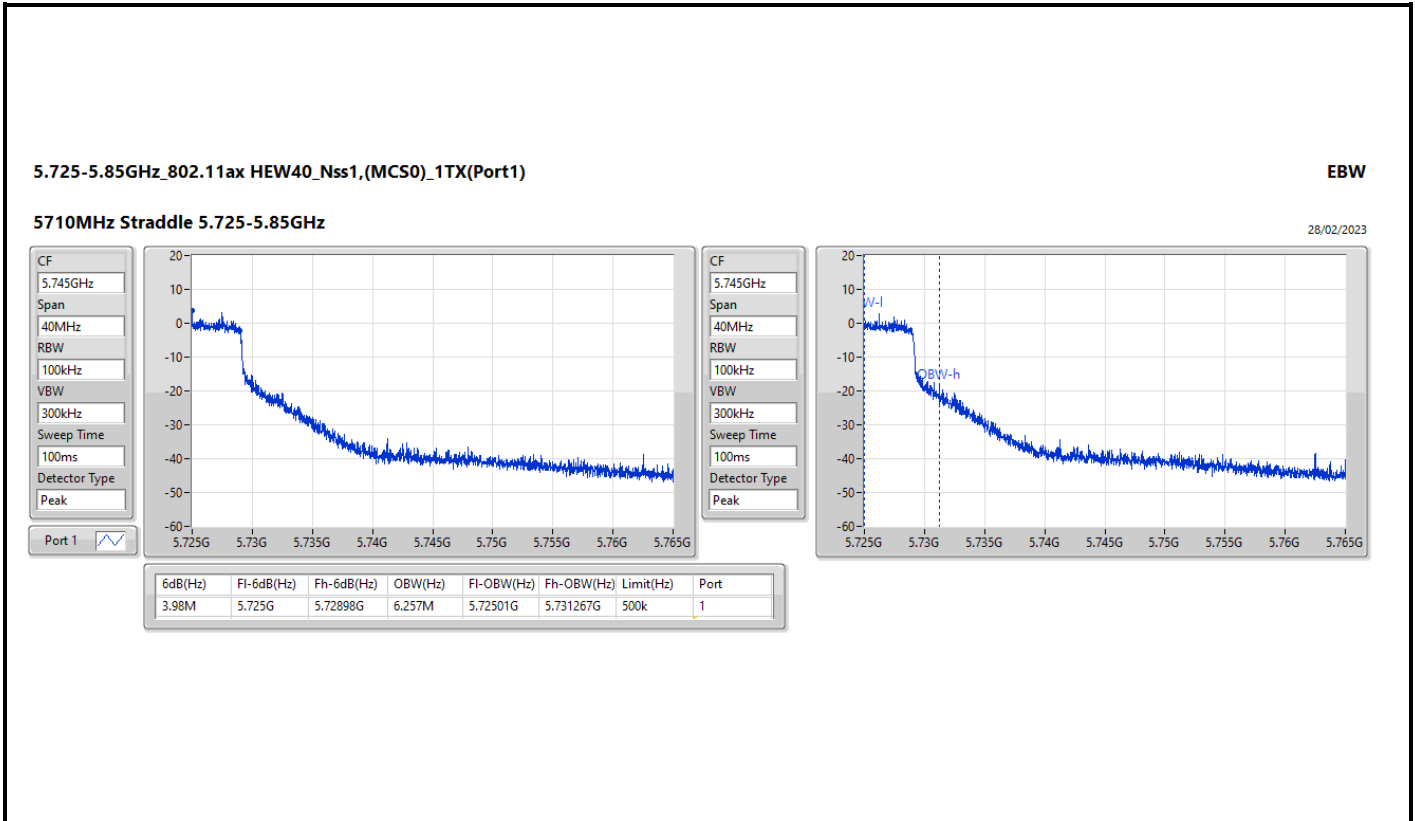

5.47-5.725GHz\_802.11ax HEW40\_Nss1,(MCS0)\_1TX(Port1)

EBW

5670MHz

28/02/2023

5.47-5.725GHz\_802.11ax HEW40\_Nss1,(MCS0)\_1TX(Port1)

EBW

5710MHz Straddle 5.47-5.725GHz

28/02/2023