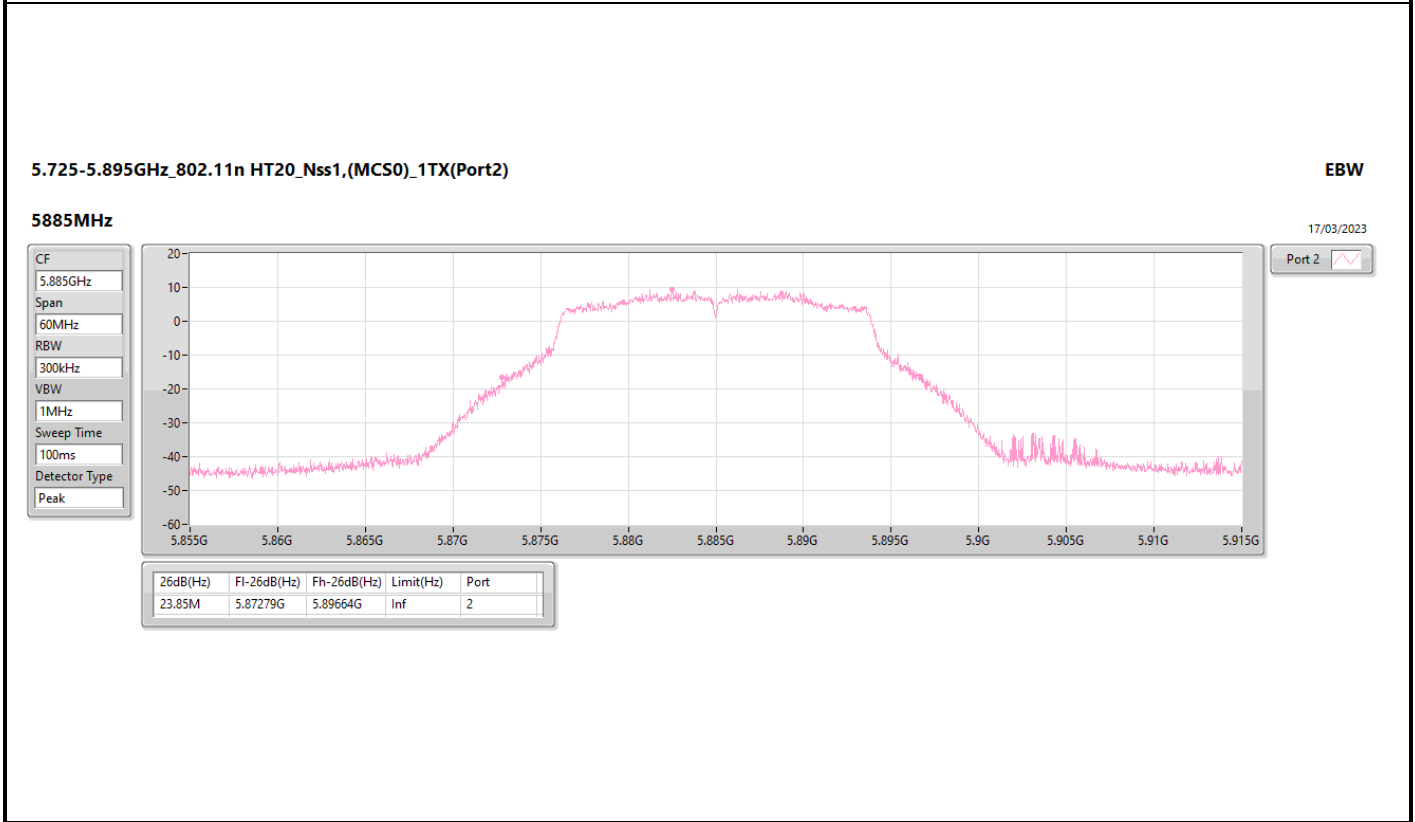

Port X-N dB = Port X 6dB down bandwidth for 5.725-5.85GHz band / 26dB down bandwidth for other band  
 Port X-OBW = Port X 99% occupied bandwidth

5.725-5.895GHz\_802.11a\_Nss1,(6Mbps)\_1TX(Port1)

EBW

5845MHz

17/03/2023

5.725-5.895GHz\_802.11a\_Nss1,(6Mbps)\_1TX(Port2)

EBW

5845MHz

17/03/2023

5.725-5.895GHz\_802.11n HT20\_Nss1,(MCS8)\_2TX

EBW

5885MHz