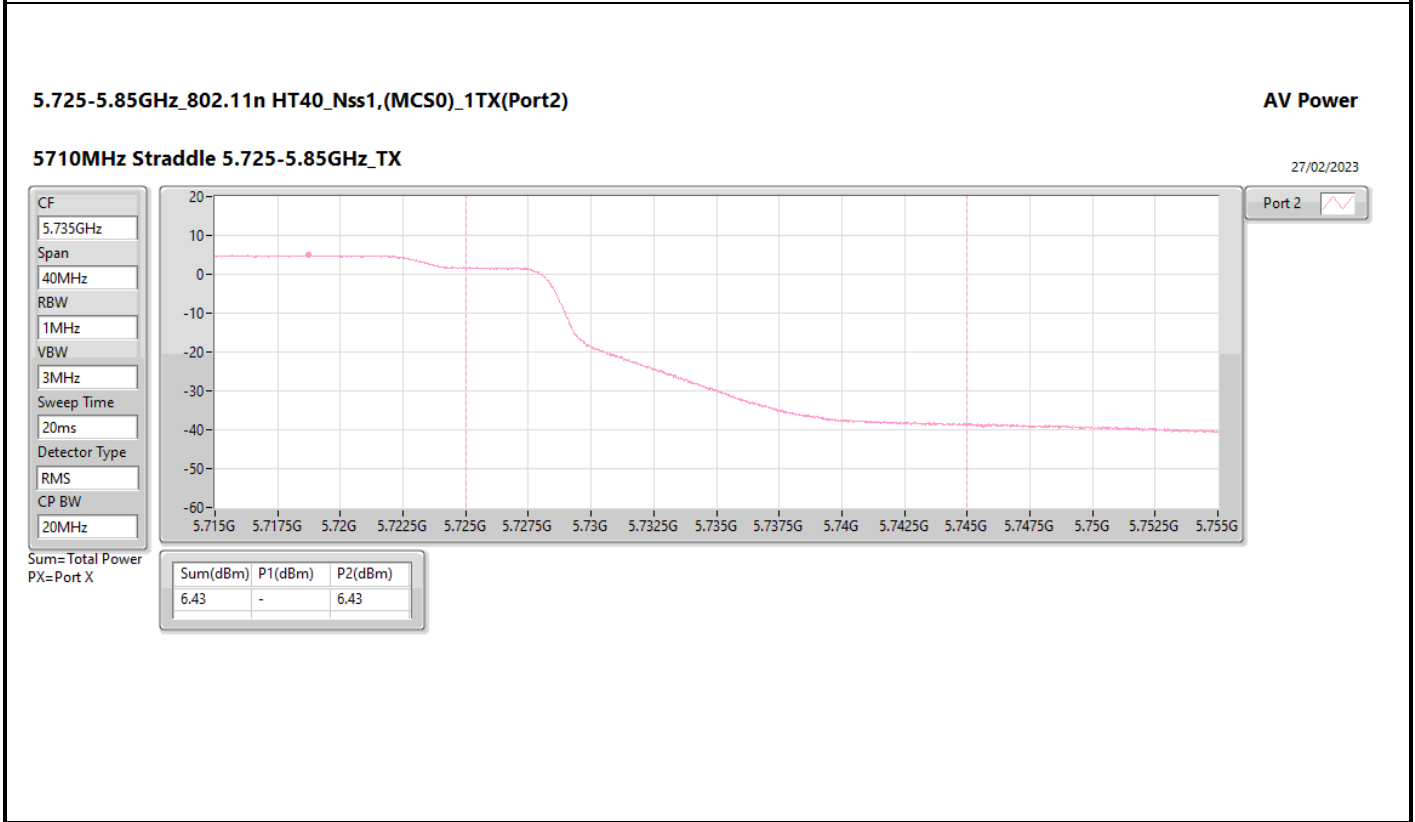

DG = Directional Gain; Port X = Port X output power

5.25-5.35GHz\_802.11ax HEW160\_Nss1,(MCS0)\_2TX

AV Power

5250MHz Straddle 5.25-5.35GHz\_TX

28/02/2023

CF

5.33GHz

Span