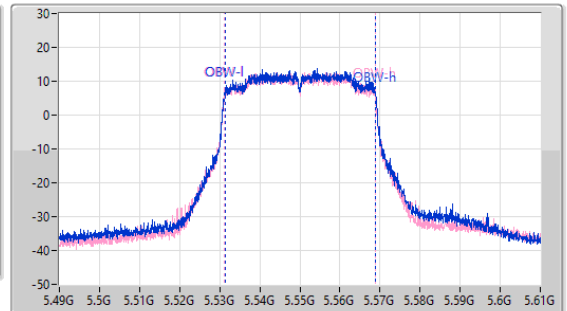

5.47-5.725GHz\_802.11ax HEW40\_Nss1,(MCS0)\_2TX

EBW

5550MHz

28/02/2023

CF  
5.55GHz  
Span  
264MHz  
RBW  
500kHz  
VBW  
2MHz  
Sweep Time  
100ms  
Detector Type  
Peak

CF  
5.55GHz  
Span  
120MHz  
RBW  
500kHz  
VBW  
2MHz  
Sweep Time  
100ms  
Detector Type  
Peak