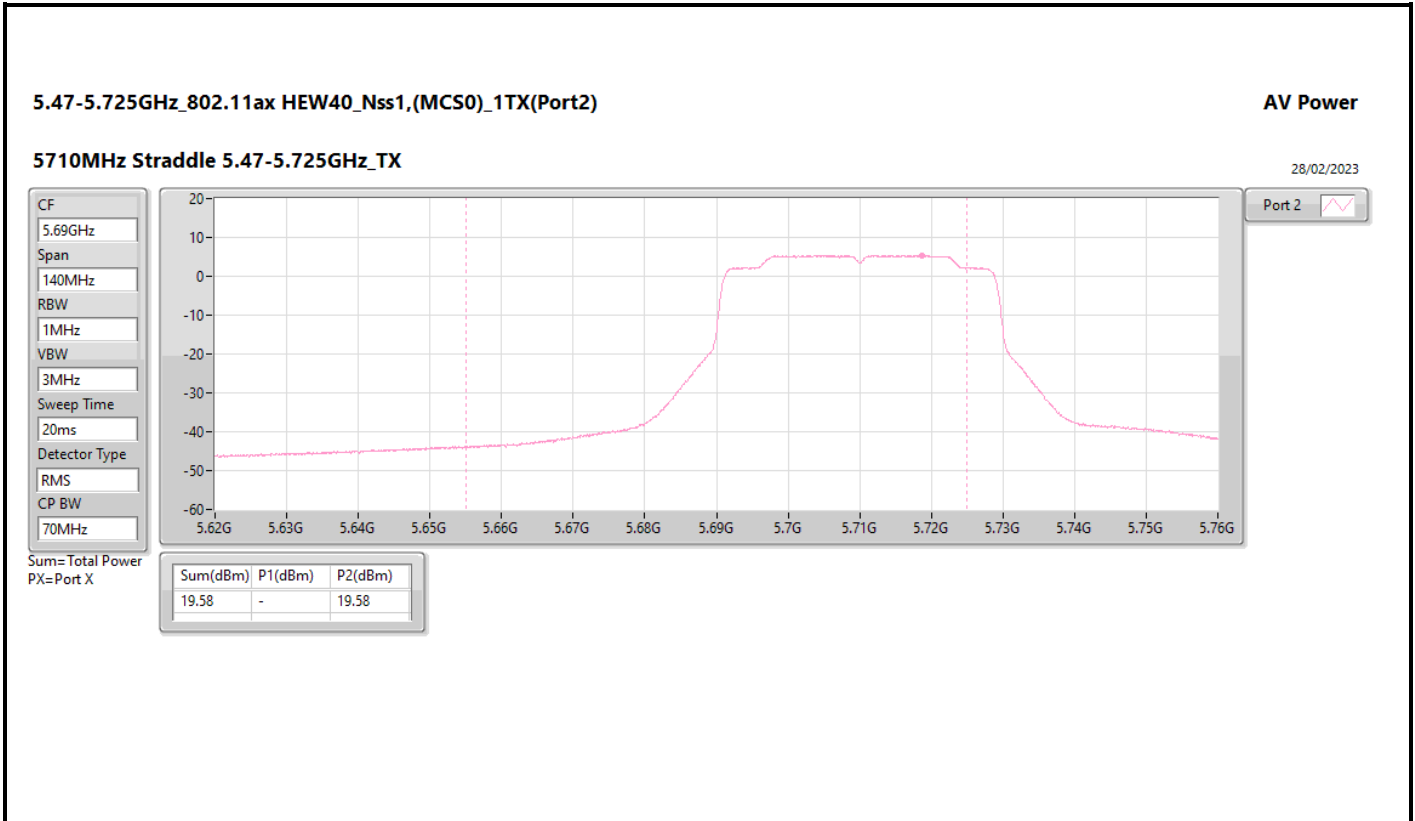

DG = Directional Gain; Port X = Port X output power

5.25-5.35GHz\_802.11ax HEW160\_Nss1,(MCS0)\_2TX

AV Power

5250MHz Straddle 5.25-5.35GHz\_TX

28/02/2023

CF

5.33GHz

Span