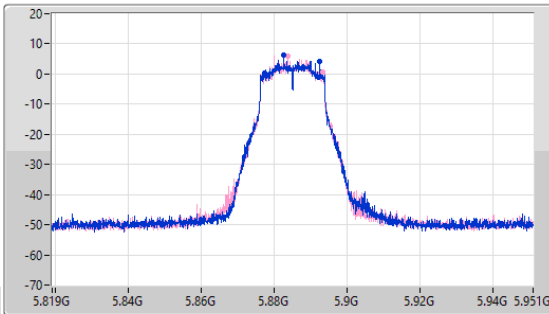

5.725-5.895GHz_802.11n HT20_Nss1,(MCS8)_2TX

EBW

5885MHz

16/03/2023

CF
5.885GHz
Span
132MHz
RBW
100kHz
VBW
300kHz
Sweep Time
100ms
Detector Type
Peak

CF
5.885GHz
Span
60MHz
RBW
200kHz
VBW
1MHz
Sweep Time
100ms
Detector Type
Peak