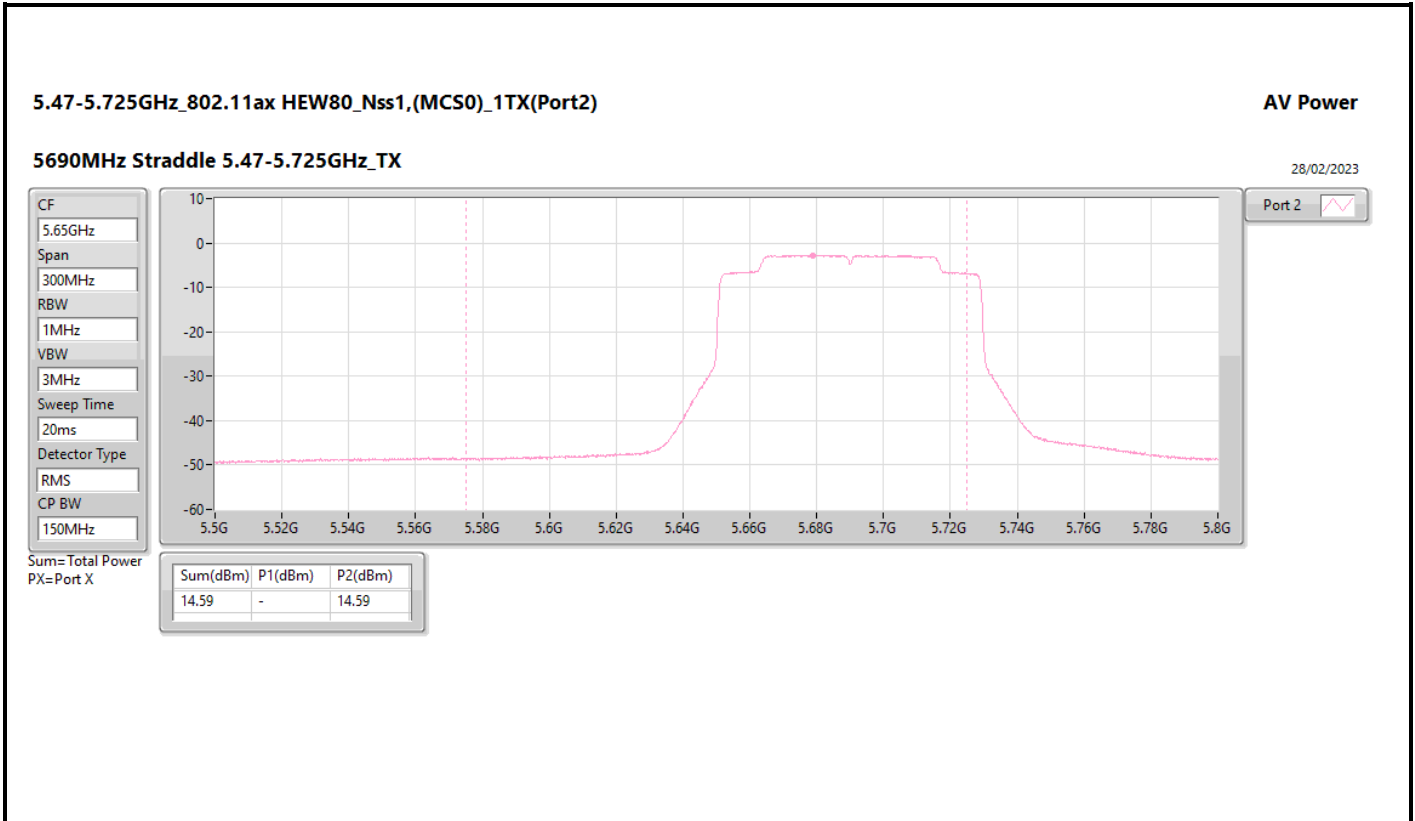

DG = Directional Gain; Port X = Port X output power

5.25-5.35GHz\_802.11ax HEW160\_Nss1,(MCS0)\_2TX

AV Power

5250MHz Straddle 5.25-5.35GHz\_TX

28/02/2023

CF

5.33GHz

Span