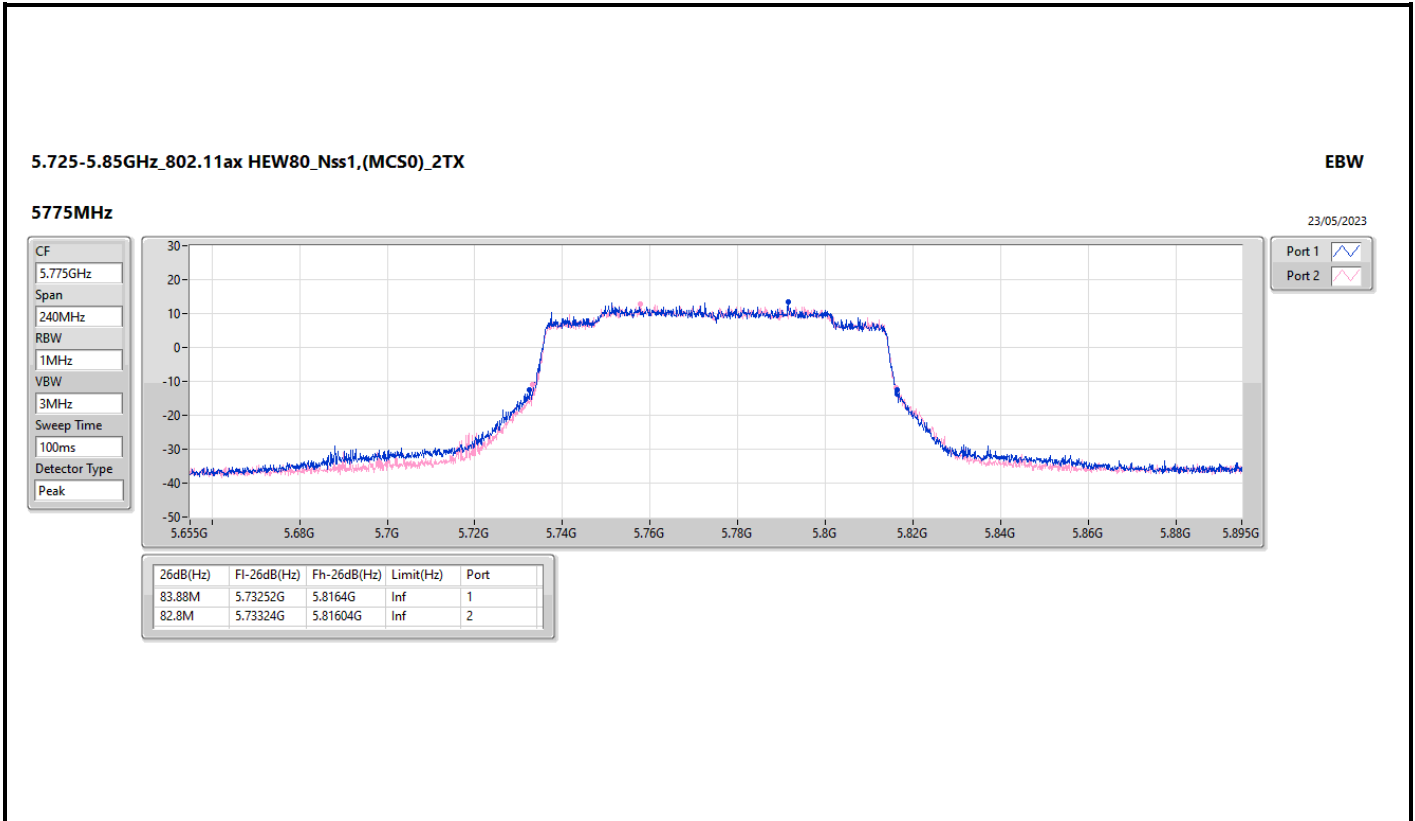

5.47-5.725GHz\_802.11ax HEW80\_Nss1,(MCS0)\_2TX

EBW

5690MHz Straddle 5.47-5.725GHz

28/02/2023

5.725-5.85GHz\_802.11ax HEW80\_Nss1,(MCS0)\_2TX

EBW

5690MHz Straddle 5.725-5.85GHz

28/02/2023