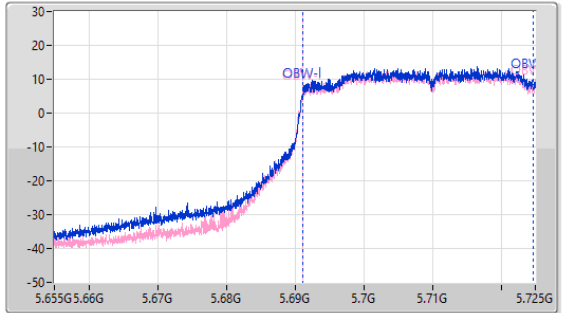

EBW

5710MHz Straddle 5.47-5.725GHz

28/02/2023

CF: 5.69GHz  
 Span: 70MHz  
 RBW: 300kHz  
 VBW: 1MHz  
 Sweep Time: 100ms  
 Detector Type: Peak

CF: 5.69GHz  
 Span: 70MHz  
 RBW: 500kHz  
 VBW: 2MHz  
 Sweep Time: 100ms  
 Detector Type: Peak