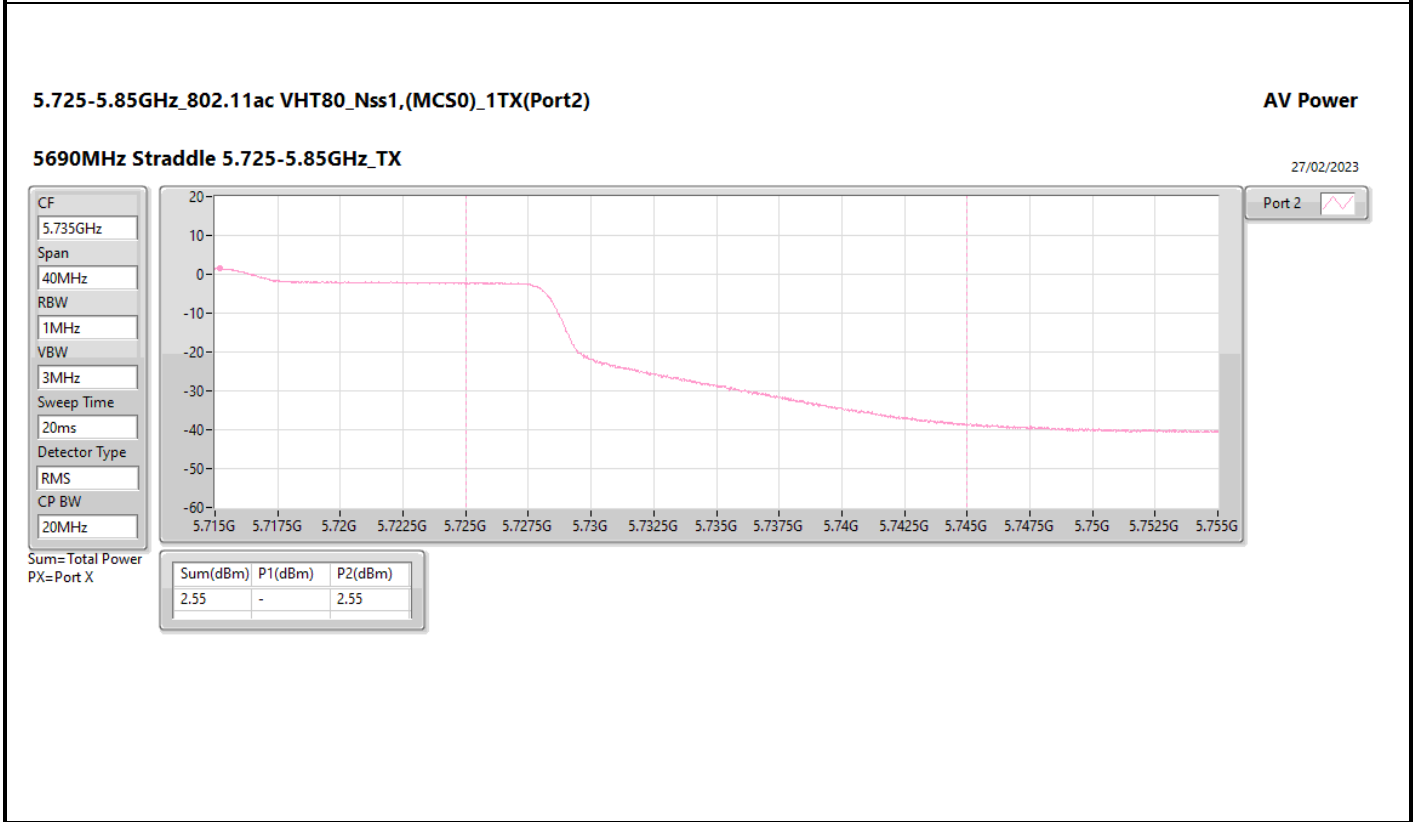

DG = Directional Gain; Port X = Port X output power

5.25-5.35GHz\_802.11ax HEW160\_Nss1,(MCS0)\_2TX

AV Power

5250MHz Straddle 5.25-5.35GHz\_TX

28/02/2023

CF

5.33GHz

Span