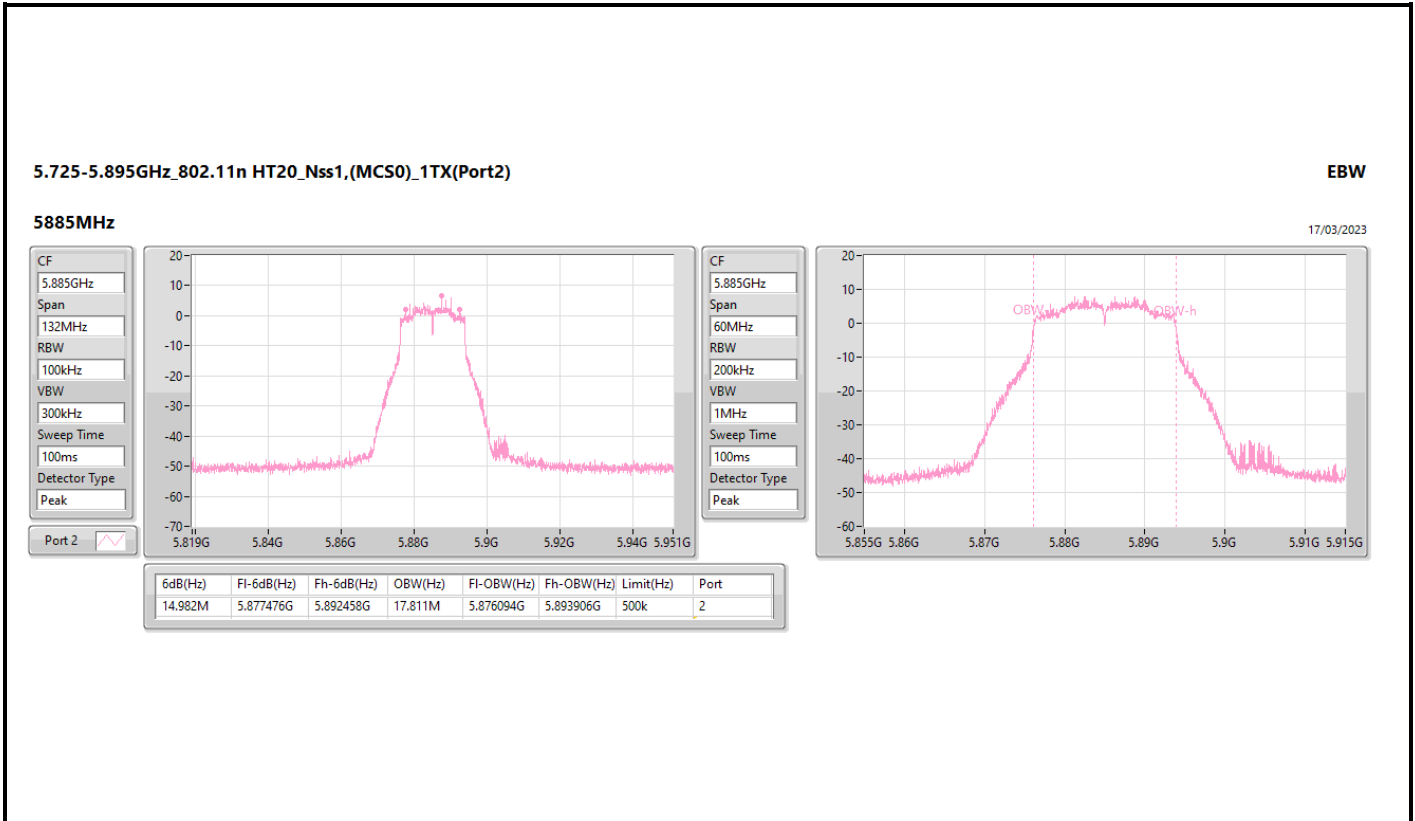

Port X-N dB = Port X 6dB down bandwidth for 5.725-5.85GHz band / 26dB down bandwidth for other band  
 Port X-OBW = Port X 99% occupied bandwidth

5.725-5.895GHz\_802.11a\_Nss1,(6Mbps)\_1TX(Port1)

EBW

5845MHz

17/03/2023

5.725-5.895GHz\_802.11a\_Nss1,(6Mbps)\_1TX(Port2)

EBW

5845MHz

17/03/2023

5.725-5.895GHz\_802.11n HT20\_Nss1,(MCS8)\_2TX

EBW

5885MHz