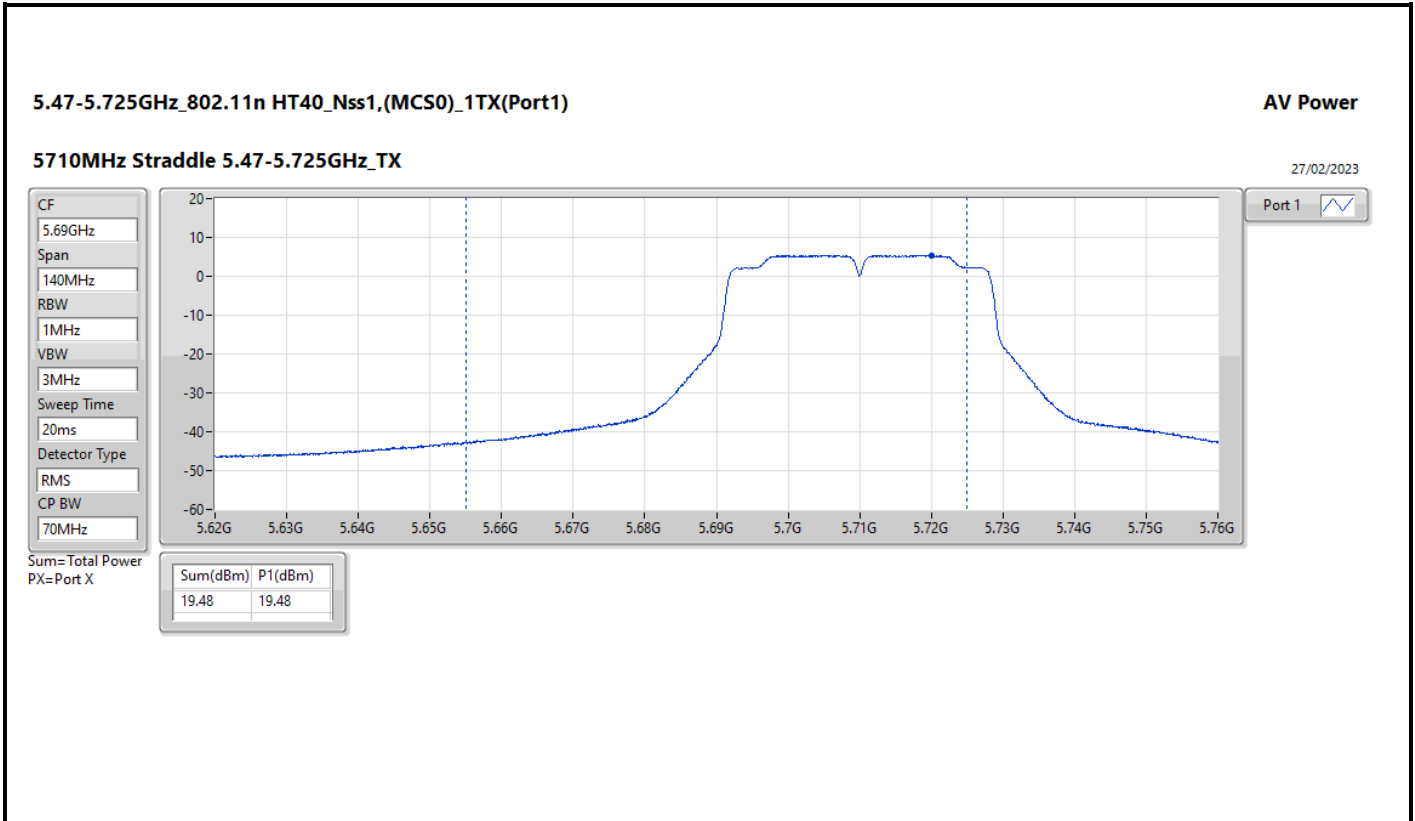

DG = Directional Gain; Port X = Port X output power

5.25-5.35GHz\_802.11ax HEW160\_Nss1,(MCS0)\_2TX

AV Power

5250MHz Straddle 5.25-5.35GHz\_TX

28/02/2023

CF

5.33GHz

Span