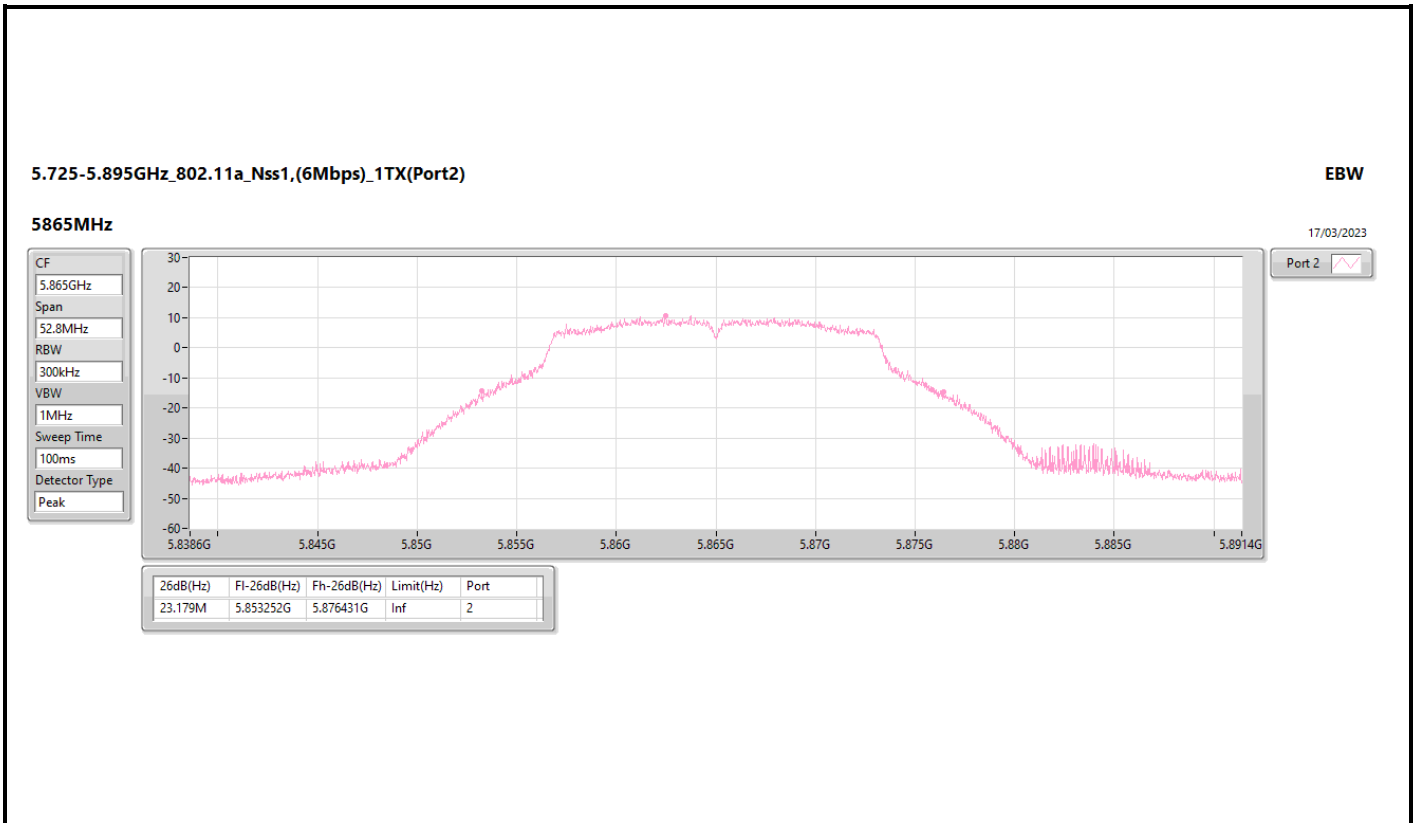

Port X-N dB = Port X 6dB down bandwidth for 5.725-5.85GHz band / 26dB down bandwidth for other band  
 Port X-OBW = Port X 99% occupied bandwidth

5.725-5.895GHz\_802.11a\_Nss1,(6Mbps)\_1TX(Port1)

EBW

5845MHz

17/03/2023

5.725-5.895GHz\_802.11a\_Nss1,(6Mbps)\_1TX(Port2)

EBW

5845MHz

17/03/2023

5.725-5.895GHz\_802.11n HT20\_Nss1,(MCS8)\_2TX

EBW

5885MHz