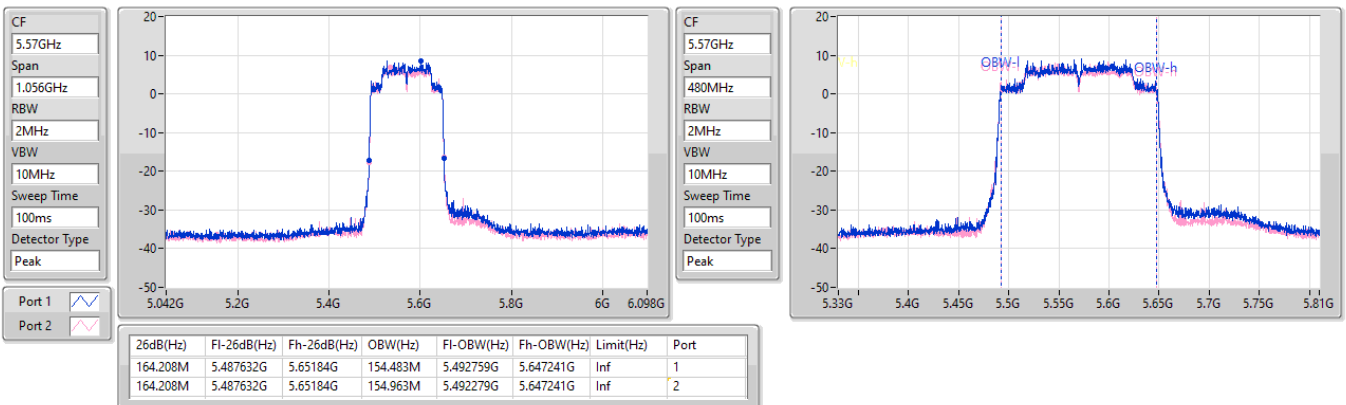

EBW

5250MHz Straddle 5.25-5.35GHz

28/02/2023

5.47-5.725GHz\_802.11ax HEW160\_Nss1,(MCS0)\_2TX

EBW

5570MHz

28/02/2023

Note : Trace mode Max Hold.