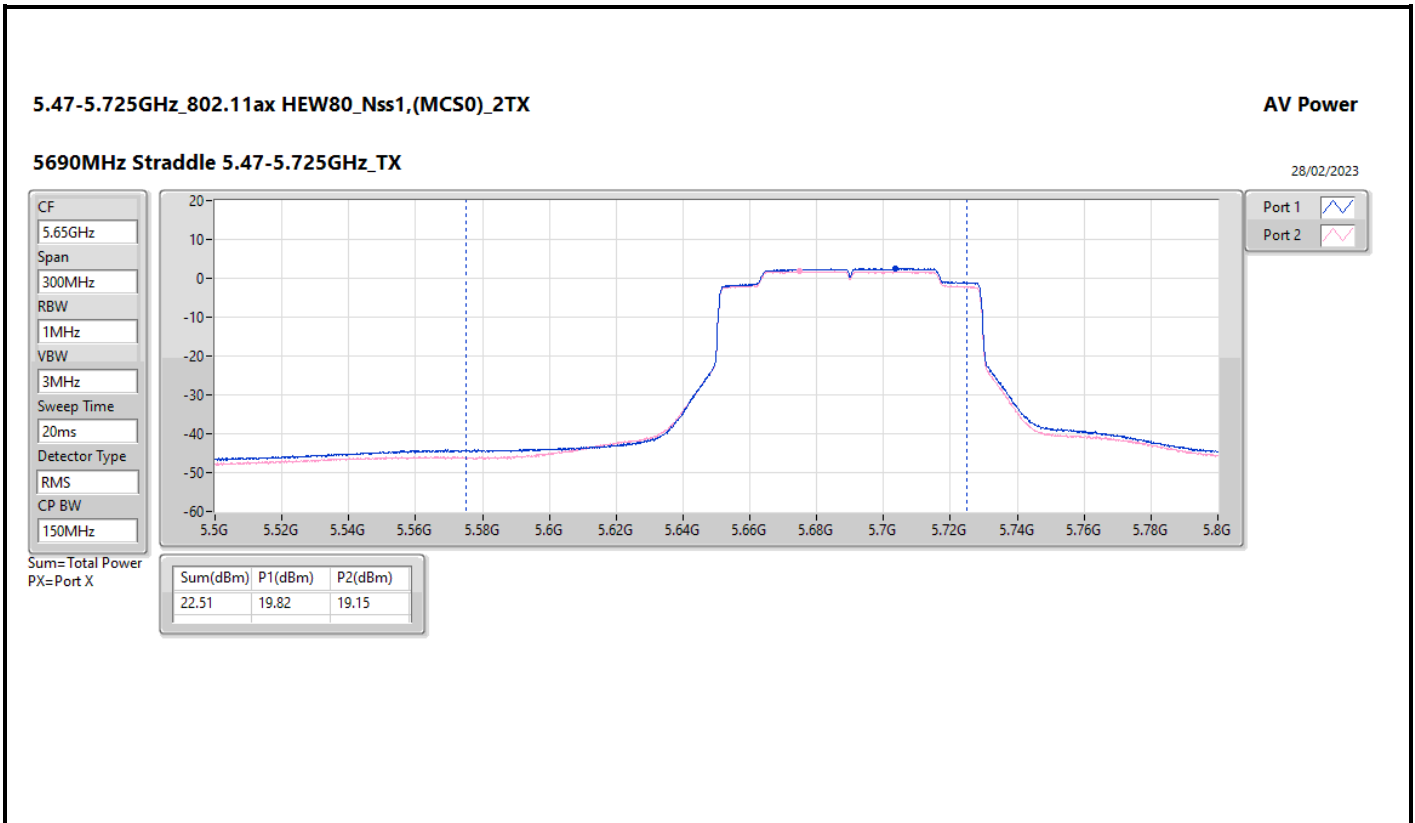

DG = Directional Gain; Port X = Port X output power

5.25-5.35GHz\_802.11ax HEW160\_Nss1,(MCS0)\_2TX

AV Power

5250MHz Straddle 5.25-5.35GHz\_TX

28/02/2023

CF

5.33GHz

Span