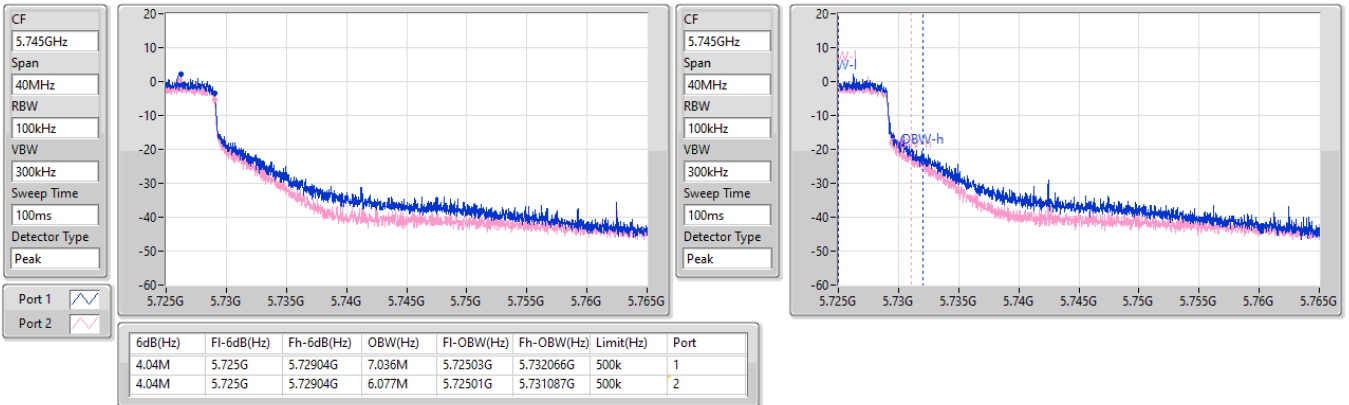

5.725-5.85GHz_802.11ax HEW40_Nss1,(MCS0)_2TX

EBW

5710MHz Straddle 5.725-5.85GHz

28/02/2023