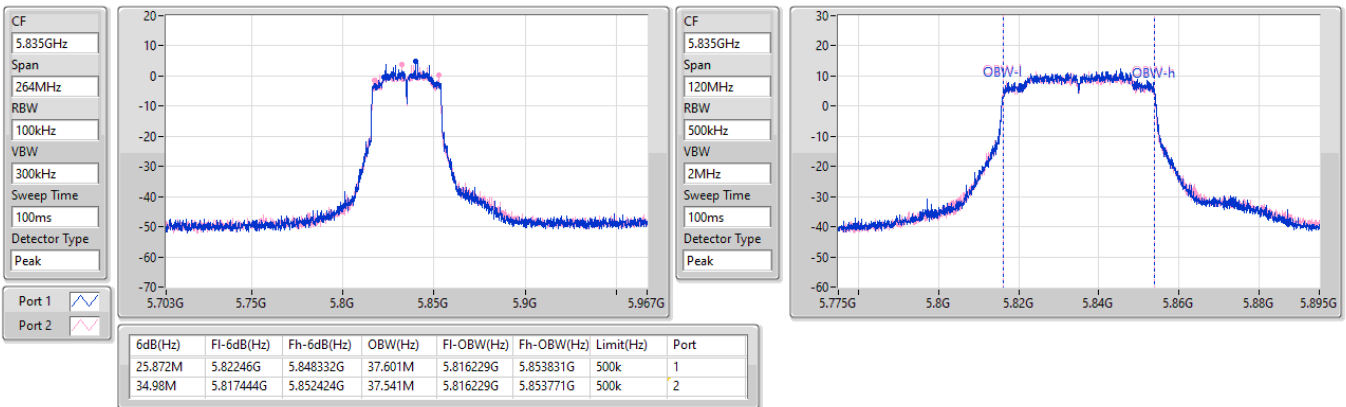

5.725-5.895GHz_802.11ax HEW40_Nss1,(MCS0)_2TX

EBW

5835MHz

16/03/2023