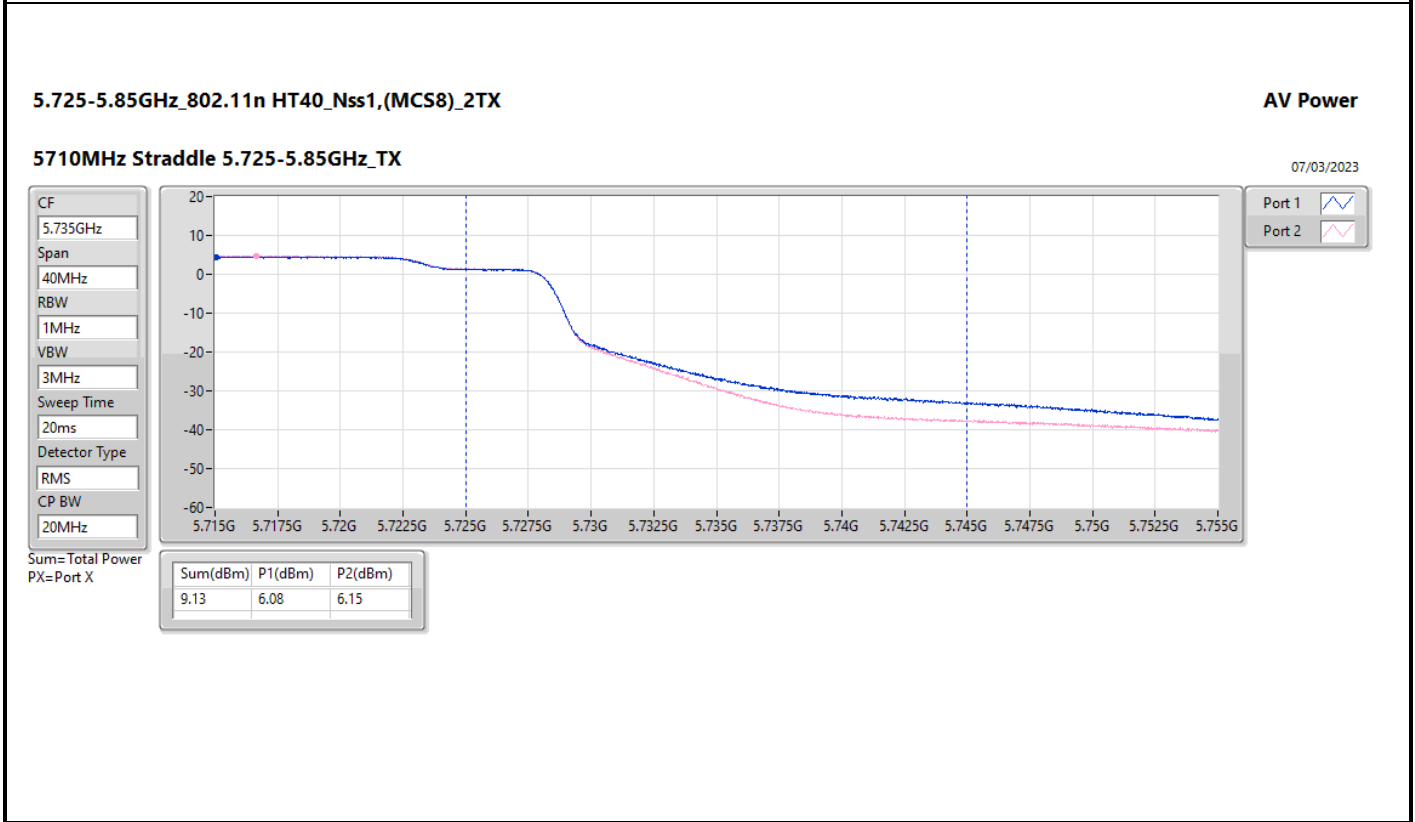

DG = Directional Gain; Port X = Port X output power

5.25-5.35GHz\_802.11ax HEW160\_Nss1,(MCS0)\_2TX

AV Power

5250MHz Straddle 5.25-5.35GHz\_TX

28/02/2023

CF

5.33GHz

Span