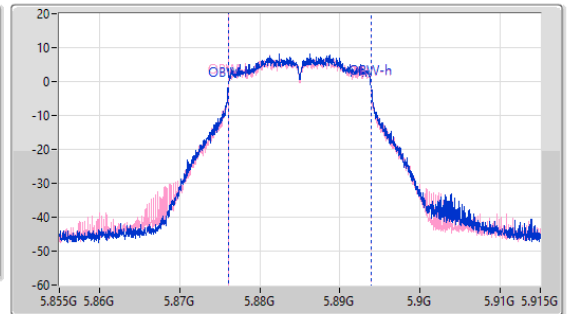

6dB(Hz)	Fl-6dB(Hz)	Fh-6dB(Hz)	OBW(Hz)	Fl-OBW(Hz)	Fh-OBW(Hz)	Limit(Hz)	Port
15.312M	5.877212G	5.892524G	17.841M	5.876064G	5.893906G	500k	1
16.17M	5.877212G	5.893382G	17.781M	5.876094G	5.893876G	500k	2

5.725-5.895GHz_802.11n HT40_Nss1,(MCS0)_1TX(Port1)

EBW

5835MHz

16/03/2023

CF
5.835GHz
Span
264MHz
RBW
100kHz
VBW
300kHz
Sweep Time
100ms
Detector Type
Peak