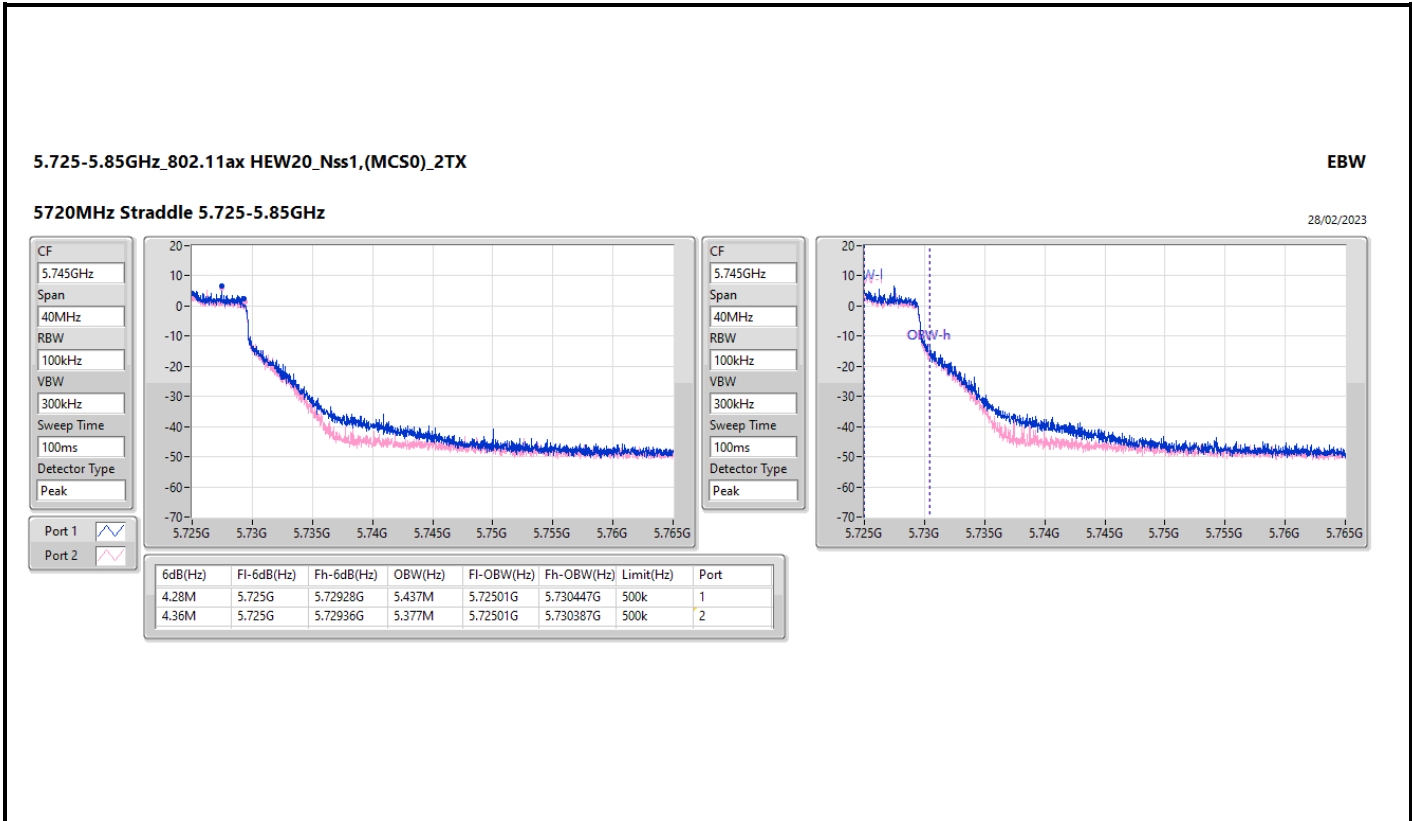

5.47-5.725GHz\_802.11ax HEW20\_Nss1,(MCS0)\_2TX

EBW

5700MHz

28/02/2023

5.47-5.725GHz\_802.11ax HEW20\_Nss1,(MCS0)\_2TX

EBW

5720MHz Straddle 5.47-5.725GHz

28/02/2023