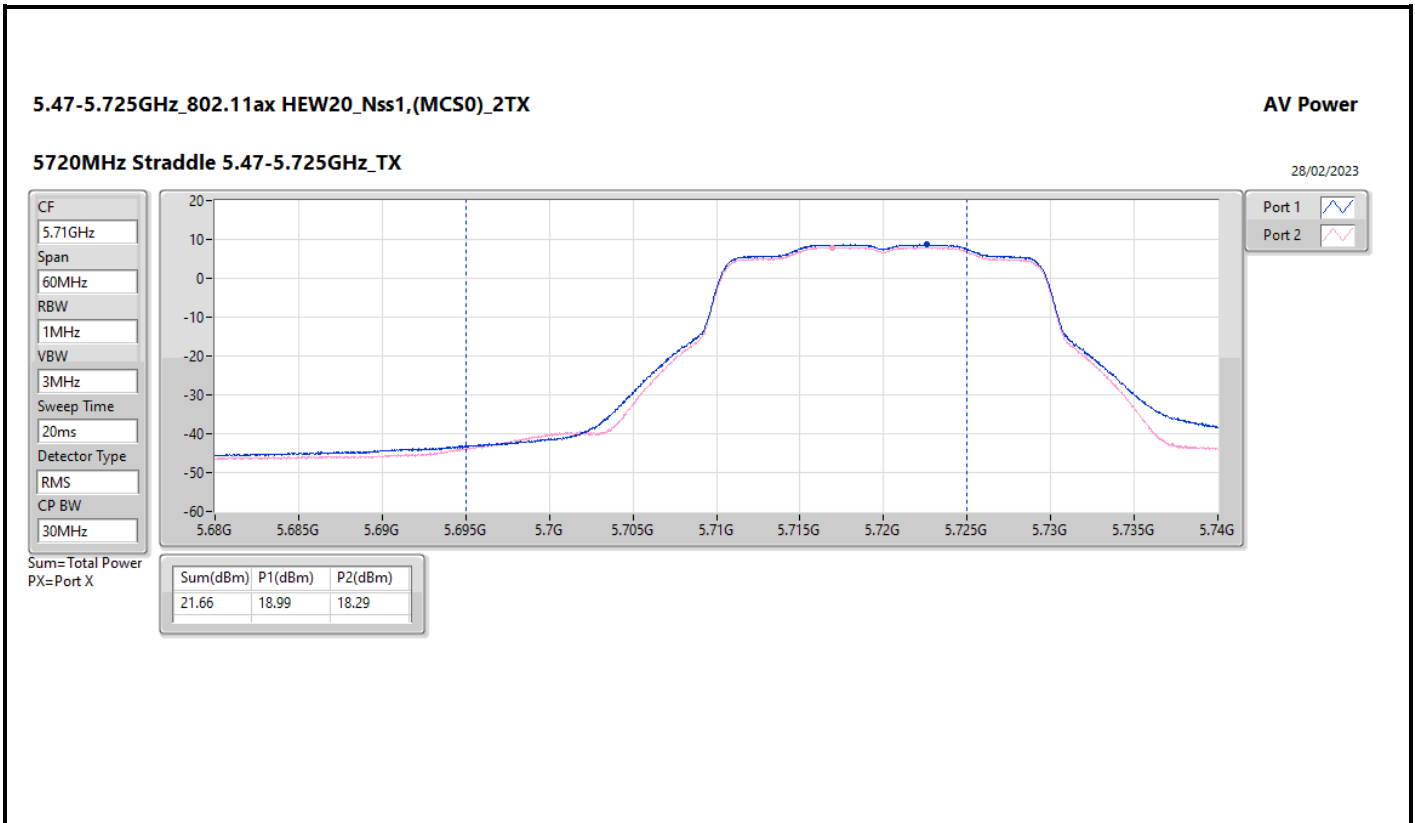

DG = Directional Gain; Port X = Port X output power

5.25-5.35GHz\_802.11ax HEW160\_Nss1,(MCS0)\_2TX

AV Power

5250MHz Straddle 5.25-5.35GHz\_TX

28/02/2023

CF

5.33GHz

Span