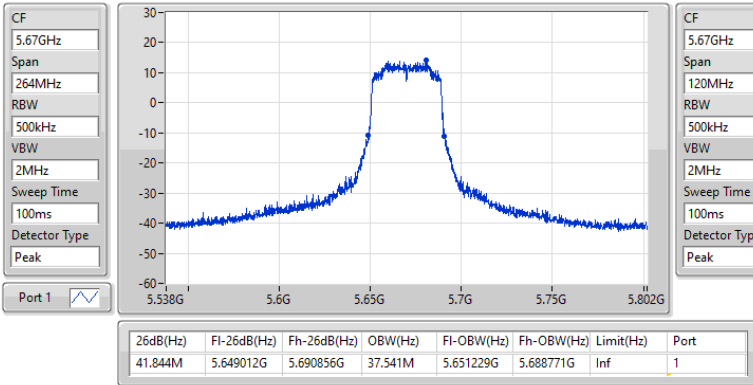

5.47-5.725GHz\_802.11ax HEW40\_Nss1,(MCS0)\_1TX(Port1)

EBW

5510MHz

28/02/2023

5.47-5.725GHz\_802.11ax HEW40\_Nss1,(MCS0)\_1TX(Port1)

EBW

5550MHz

28/02/2023

5.47-5.725GHz\_802.11ax HEW40\_Nss1,(MCS0)\_1TX(Port1)

EBW

5670MHz

28/02/2023

5.47-5.725GHz\_802.11ax HEW40\_Nss1,(MCS0)\_1TX(Port1)

EBW

5710MHz Straddle 5.47-5.725GHz

28/02/2023