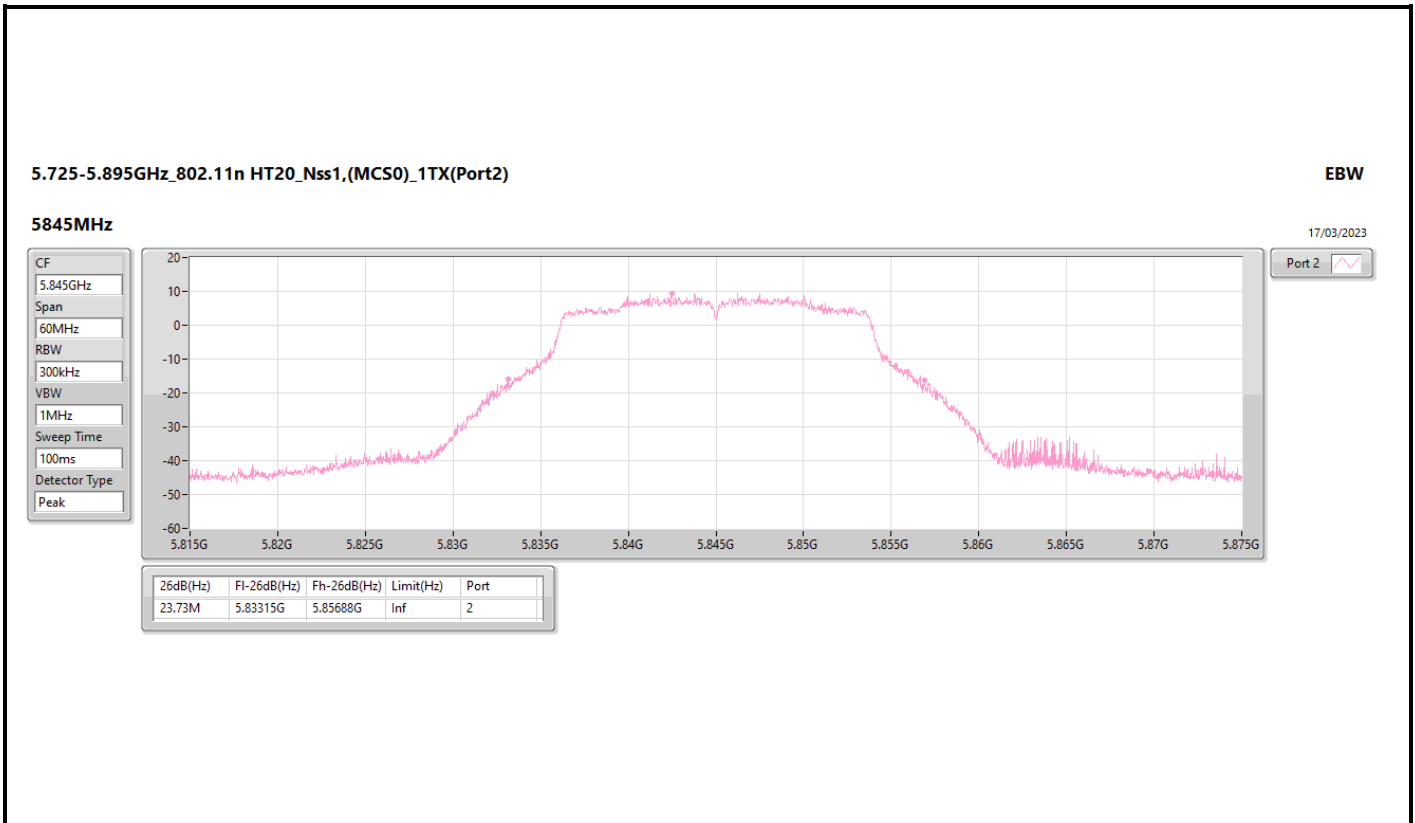

Port X-N dB = Port X 6dB down bandwidth for 5.725-5.85GHz band / 26dB down bandwidth for other band  
 Port X-OBW = Port X 99% occupied bandwidth

5.725-5.895GHz\_802.11a\_Nss1,(6Mbps)\_1TX(Port1)

EBW

5845MHz

17/03/2023

5.725-5.895GHz\_802.11a\_Nss1,(6Mbps)\_1TX(Port2)

EBW

5845MHz

17/03/2023

5.725-5.895GHz\_802.11n HT20\_Nss1,(MCS8)\_2TX

EBW

5885MHz