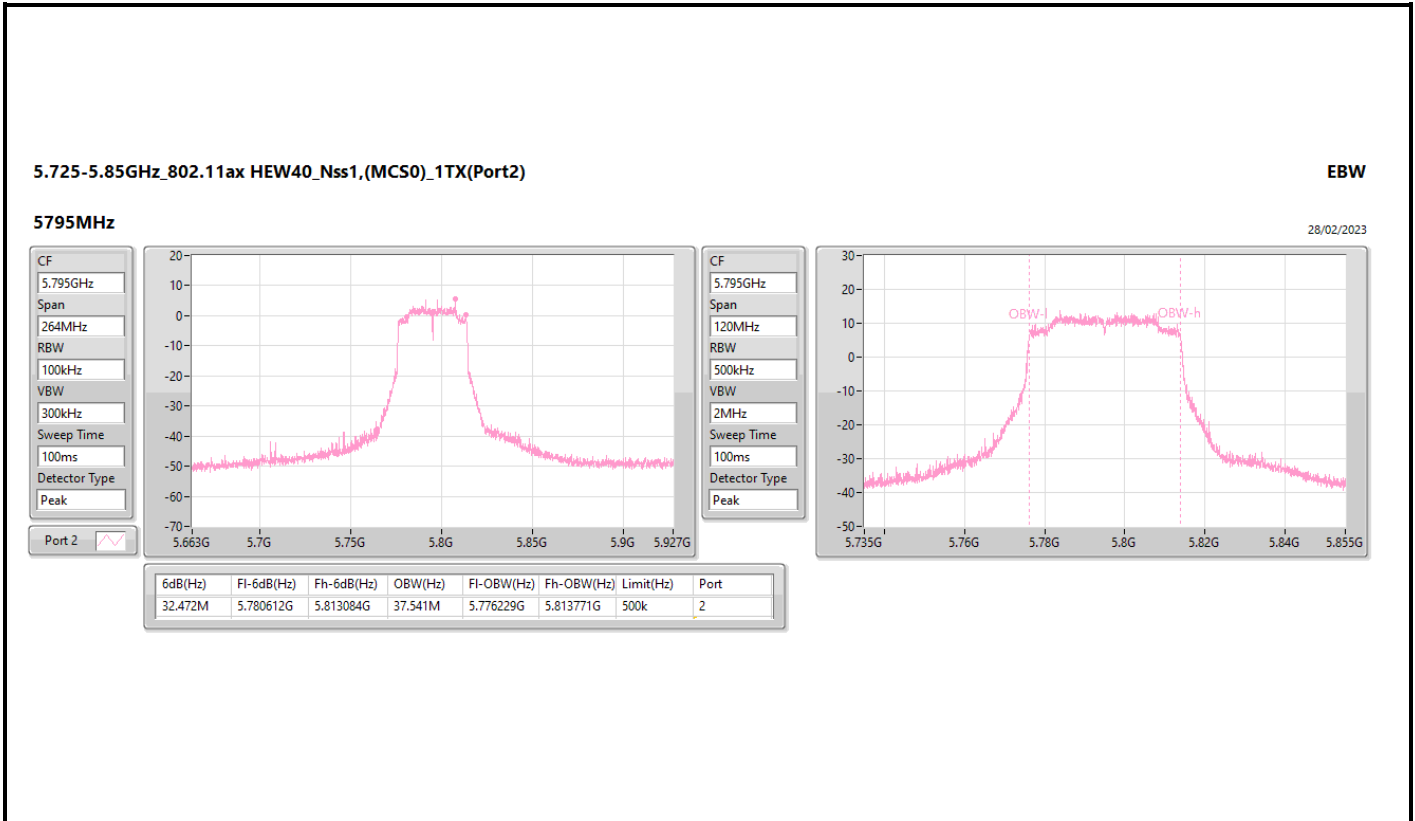

5.47-5.725GHz\_802.11ax HEW40\_Nss1,(MCS0)\_1TX(Port2)

EBW

5670MHz

28/02/2023

5.47-5.725GHz\_802.11ax HEW40\_Nss1,(MCS0)\_1TX(Port2)

EBW

5710MHz Straddle 5.47-5.725GHz

28/02/2023