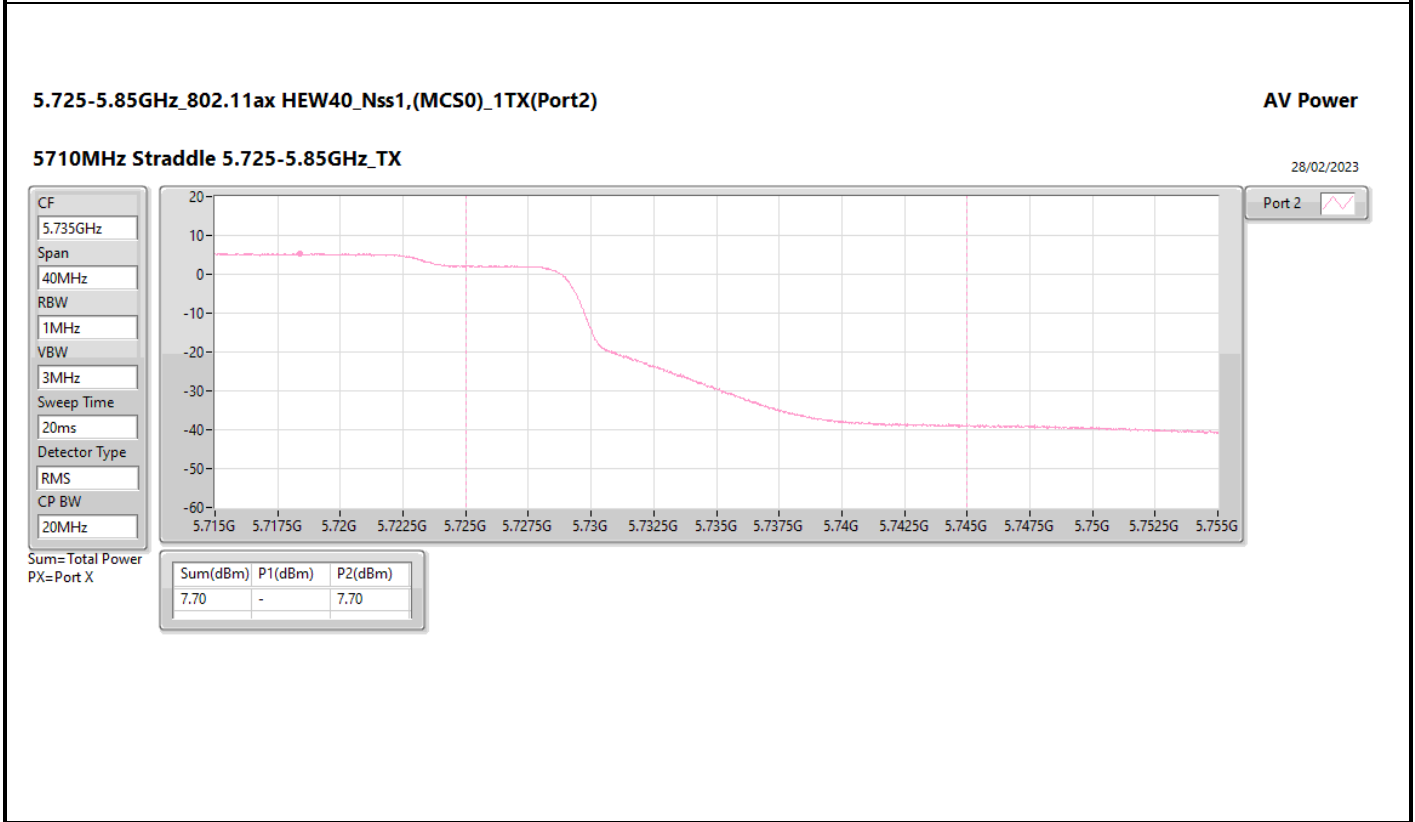

DG = Directional Gain; Port X = Port X output power

5.25-5.35GHz\_802.11ax HEW160\_Nss1,(MCS0)\_2TX

AV Power

5250MHz Straddle 5.25-5.35GHz\_TX

28/02/2023

CF

5.33GHz

Span