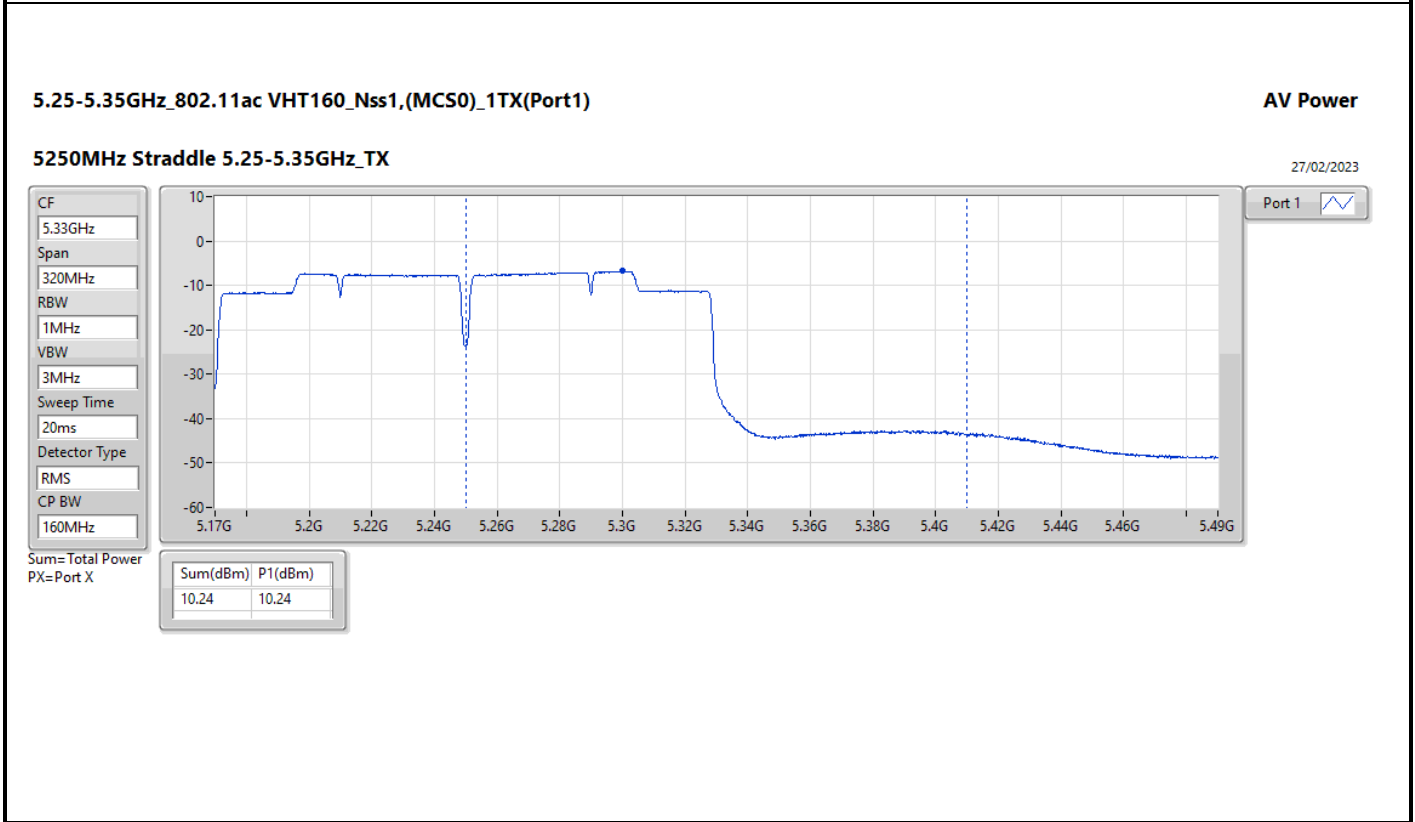

DG = Directional Gain; Port X = Port X output power

5.25-5.35GHz\_802.11ax HEW160\_Nss1,(MCS0)\_2TX

AV Power

5250MHz Straddle 5.25-5.35GHz\_TX

28/02/2023

CF

5.33GHz

Span