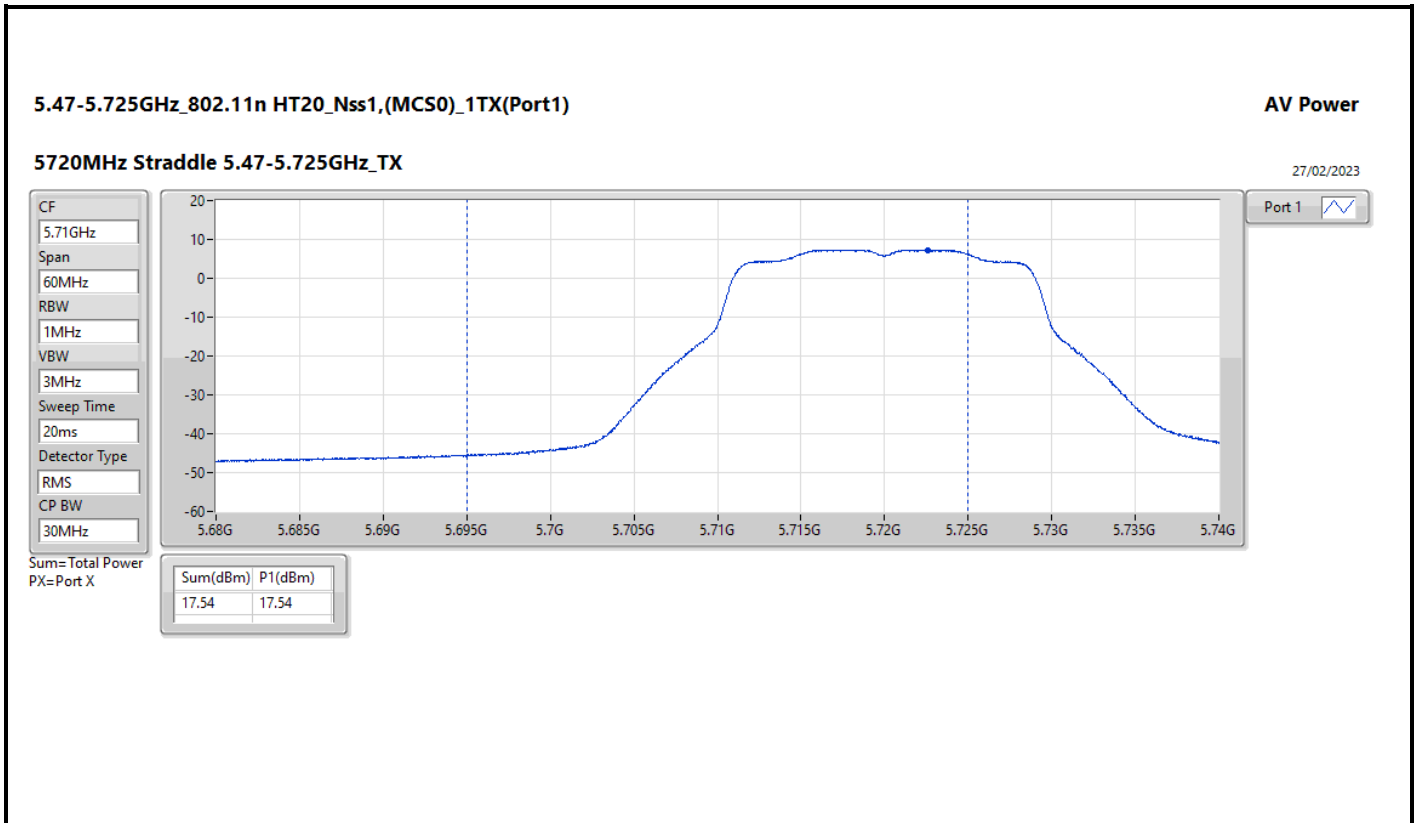

DG = Directional Gain; Port X = Port X output power

5.25-5.35GHz\_802.11ax HEW160\_Nss1,(MCS0)\_2TX

AV Power

5250MHz Straddle 5.25-5.35GHz\_TX

28/02/2023

CF

5.33GHz

Span