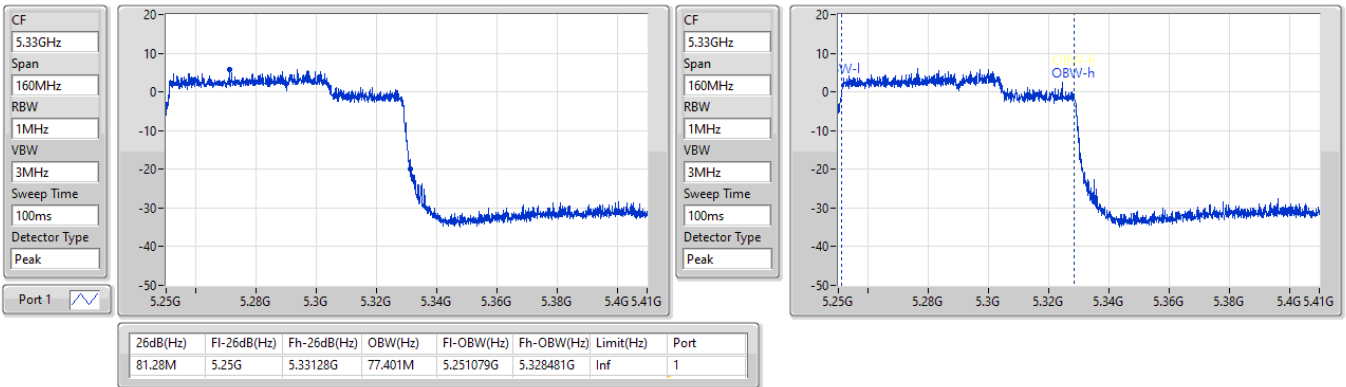

5.25-5.35GHz_802.11ax HEW160_Nss1,(MCS0)_1TX(Port1)

EBW

5250MHz Straddle 5.25-5.35GHz

28/02/2023