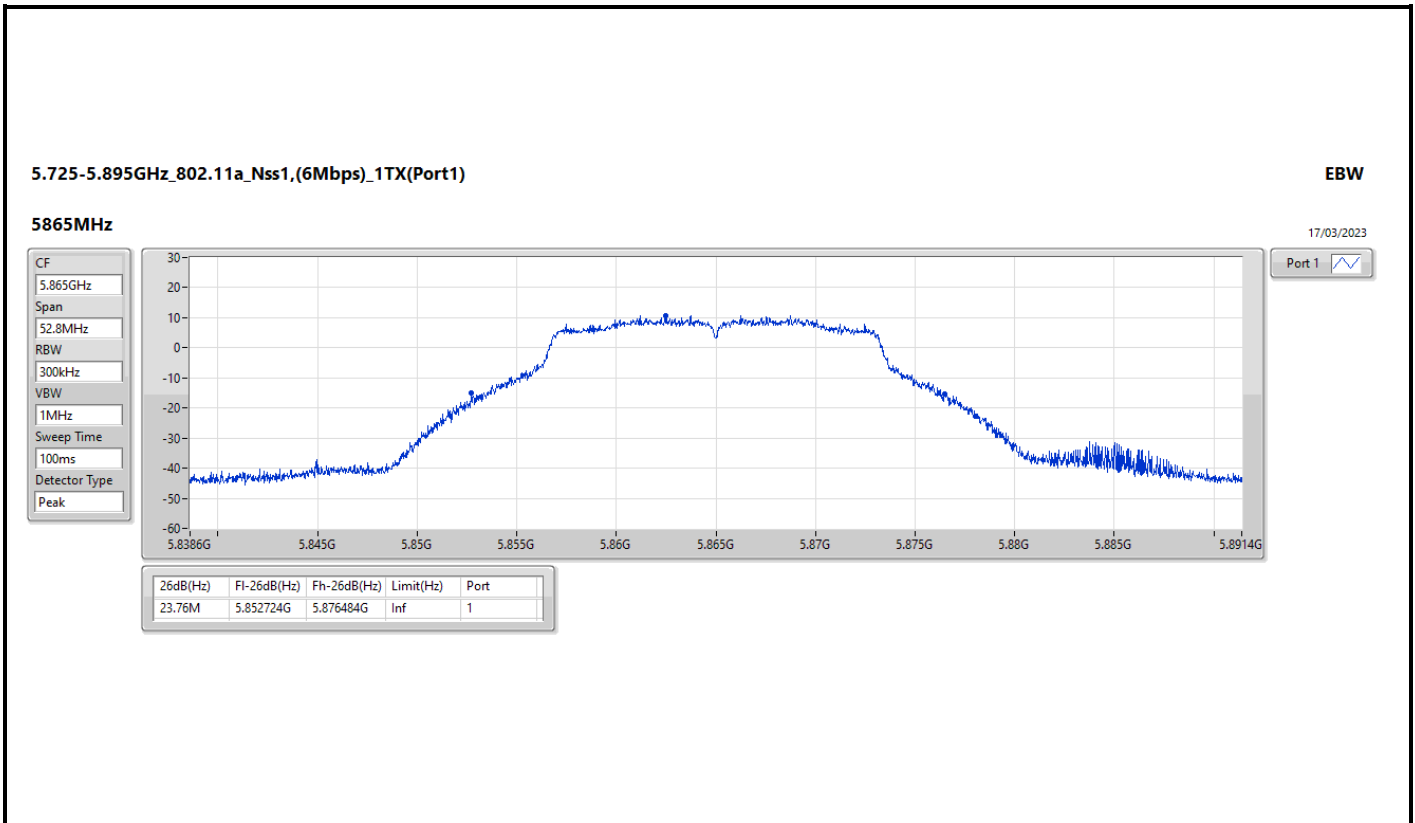

Port X-N dB = Port X 6dB down bandwidth for 5.725-5.85GHz band / 26dB down bandwidth for other band  
 Port X-OBW = Port X 99% occupied bandwidth

5.725-5.895GHz\_802.11a\_Nss1,(6Mbps)\_1TX(Port1)

EBW

5845MHz

17/03/2023

5.725-5.895GHz\_802.11a\_Nss1,(6Mbps)\_1TX(Port2)

EBW

5845MHz

17/03/2023

5.725-5.895GHz\_802.11n HT20\_Nss1,(MCS8)\_2TX

EBW

5885MHz