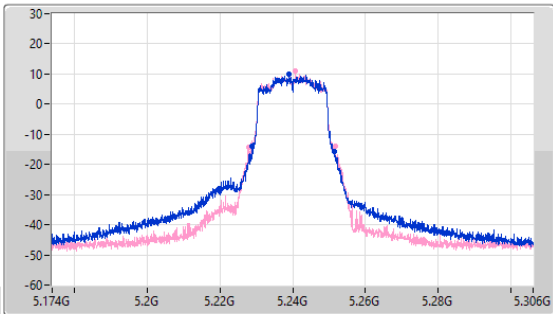

5.15-5.25GHz\_802.11ax\_HEW20\_Nss1,(MCS0)\_2TX

EBW

5180MHz

28/02/2023

5.15-5.25GHz\_802.11ax\_HEW20\_Nss1,(MCS0)\_2TX

EBW

5200MHz

28/02/2023

5.15-5.25GHz\_802.11ax\_HEW20\_Nss1,(MCS0)\_2TX

EBW

5240MHz

28/02/2023

CF: 5.24GHz  
 Span: 132MHz  
 RBW: 200kHz  
 VBW: 1MHz  
 Sweep Time: 100ms  
 Detector Type: Peak

CF: 5.24GHz  
 Span: 60MHz  
 RBW: 200kHz  
 VBW: 1MHz  
 Sweep Time: 100ms  
 Detector Type: Peak