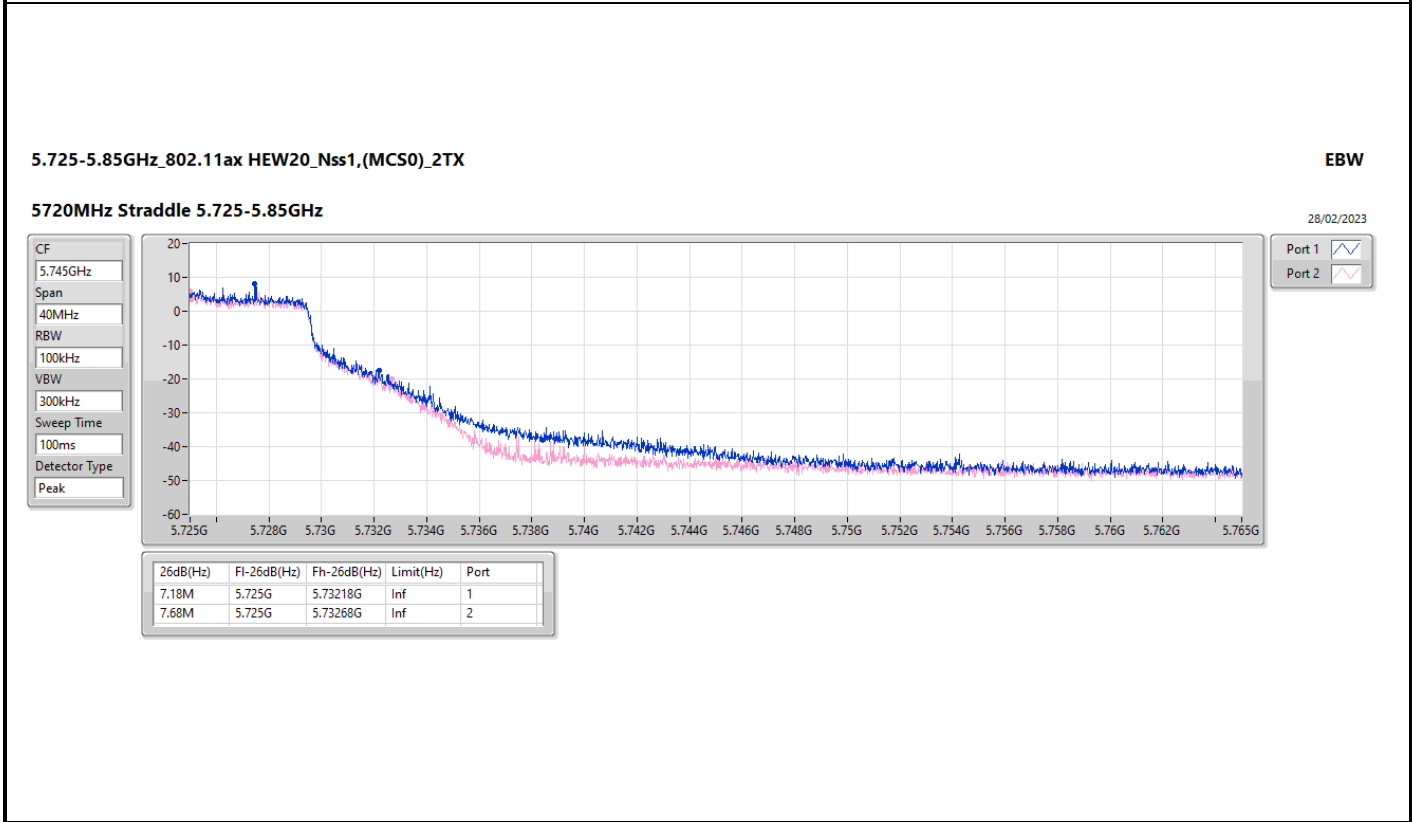

5.47-5.725GHz\_802.11ax HEW20\_Nss1,(MCS0)\_2TX

EBW

5700MHz

28/02/2023

5.47-5.725GHz\_802.11ax HEW20\_Nss1,(MCS0)\_2TX

EBW

5720MHz Straddle 5.47-5.725GHz

28/02/2023