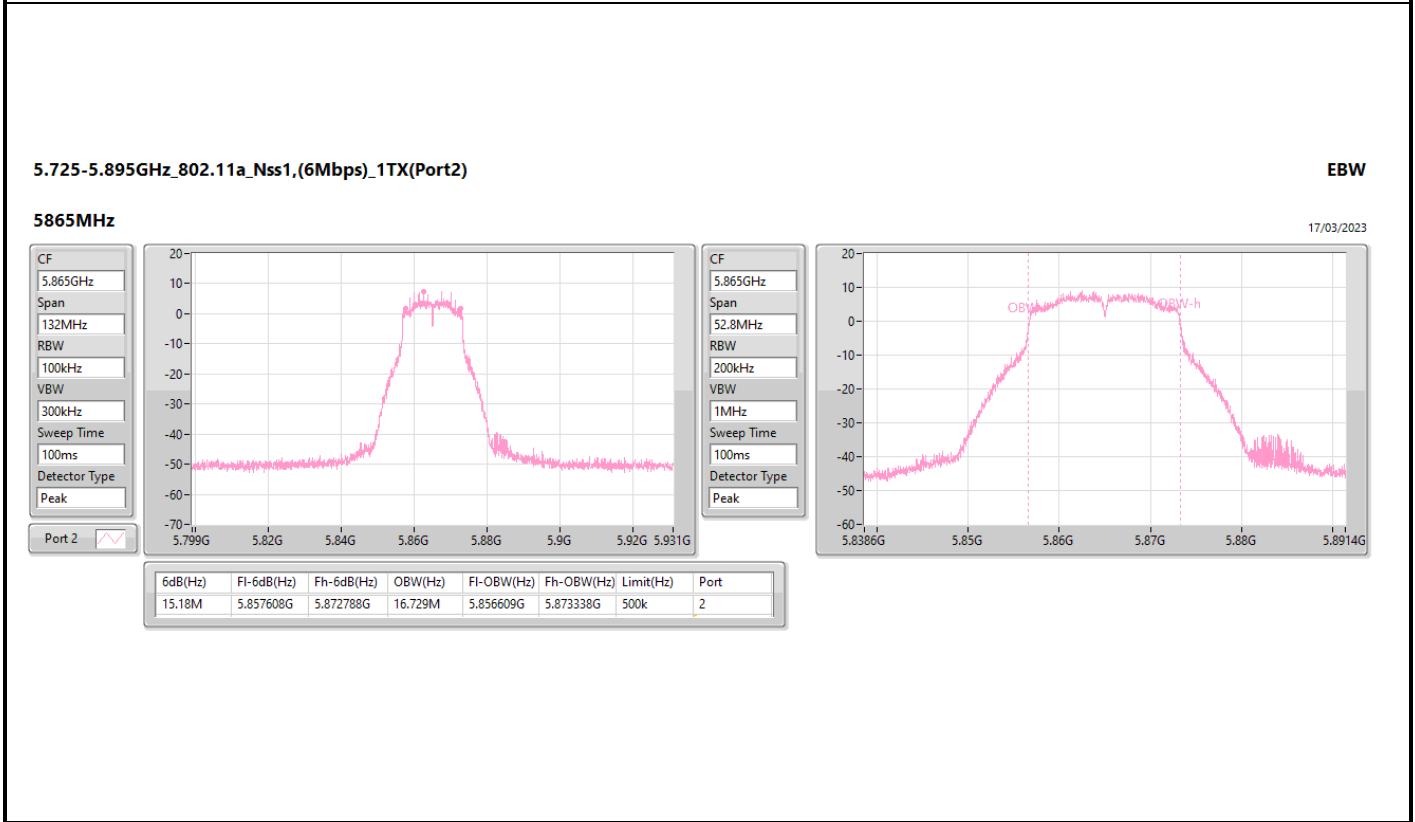

Port X-N dB = Port X 6dB down bandwidth for 5.725-5.85GHz band / 26dB down bandwidth for other band  
 Port X-OBW = Port X 99% occupied bandwidth

5.725-5.895GHz\_802.11a\_Nss1,(6Mbps)\_1TX(Port1)

EBW

5845MHz

17/03/2023

5.725-5.895GHz\_802.11a\_Nss1,(6Mbps)\_1TX(Port2)

EBW

5845MHz

17/03/2023

5.725-5.895GHz\_802.11n HT20\_Nss1,(MCS8)\_2TX

EBW

5885MHz