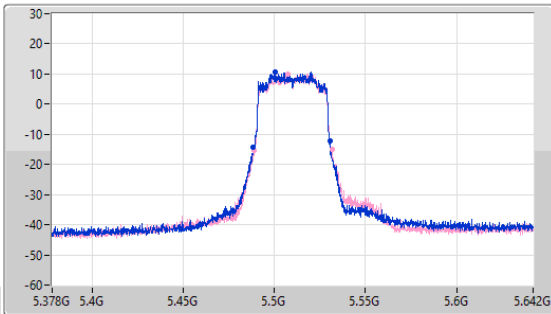

5.47-5.725GHz_802.11ax HEW40_Nss1,(MCS0)_2TX

EBW

5510MHz

28/02/2023

CF
5.51GHz
Span
264MHz
RBW
500kHz
VBW
2MHz
Sweep Time
100ms
Detector Type
Peak

CF
5.51GHz
Span
120MHz
RBW
500kHz
VBW
2MHz
Sweep Time
100ms
Detector Type
Peak