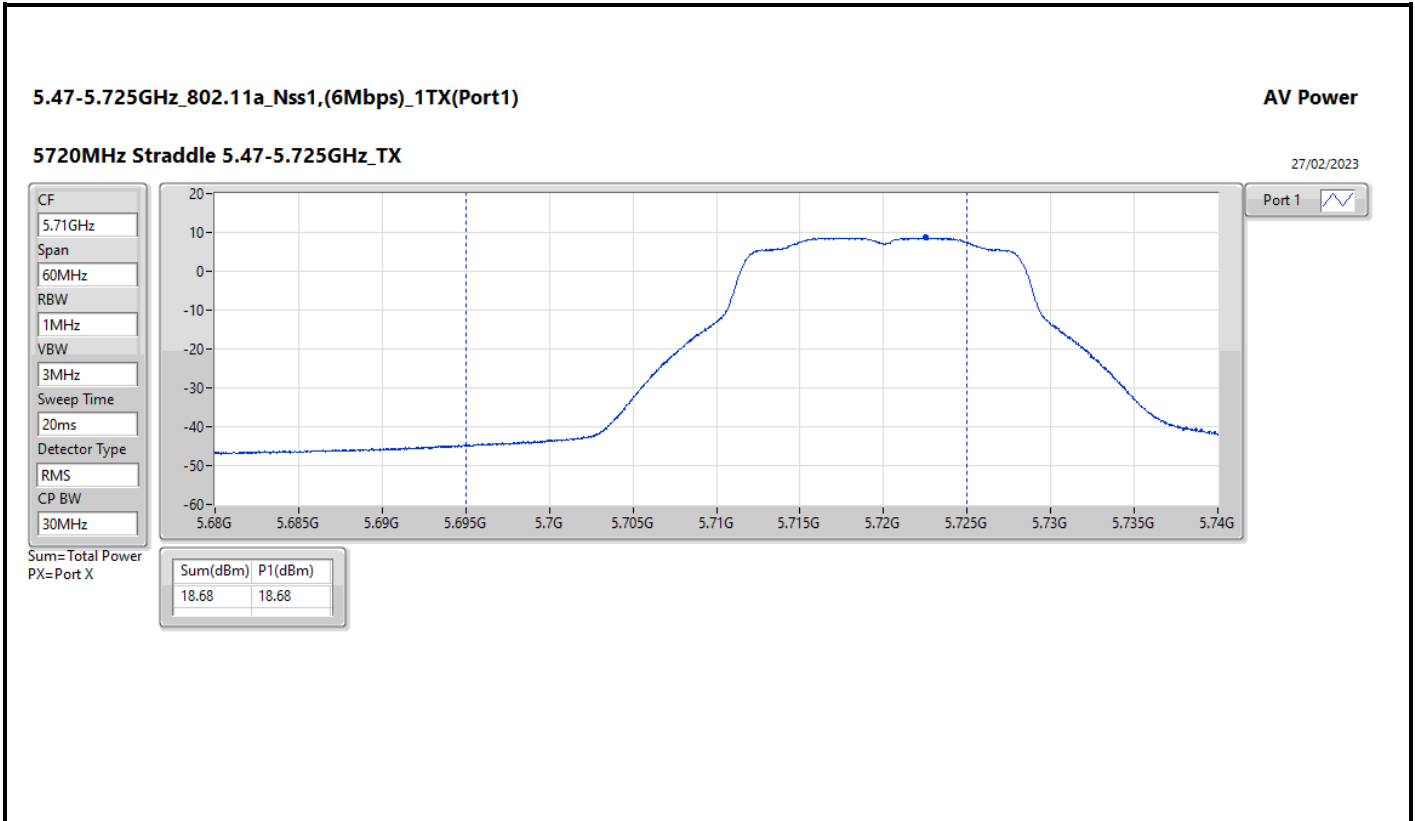

DG = Directional Gain; Port X = Port X output power

5.25-5.35GHz\_802.11ax HEW160\_Nss1,(MCS0)\_2TX

AV Power

5250MHz Straddle 5.25-5.35GHz\_TX

28/02/2023

CF

5.33GHz

Span