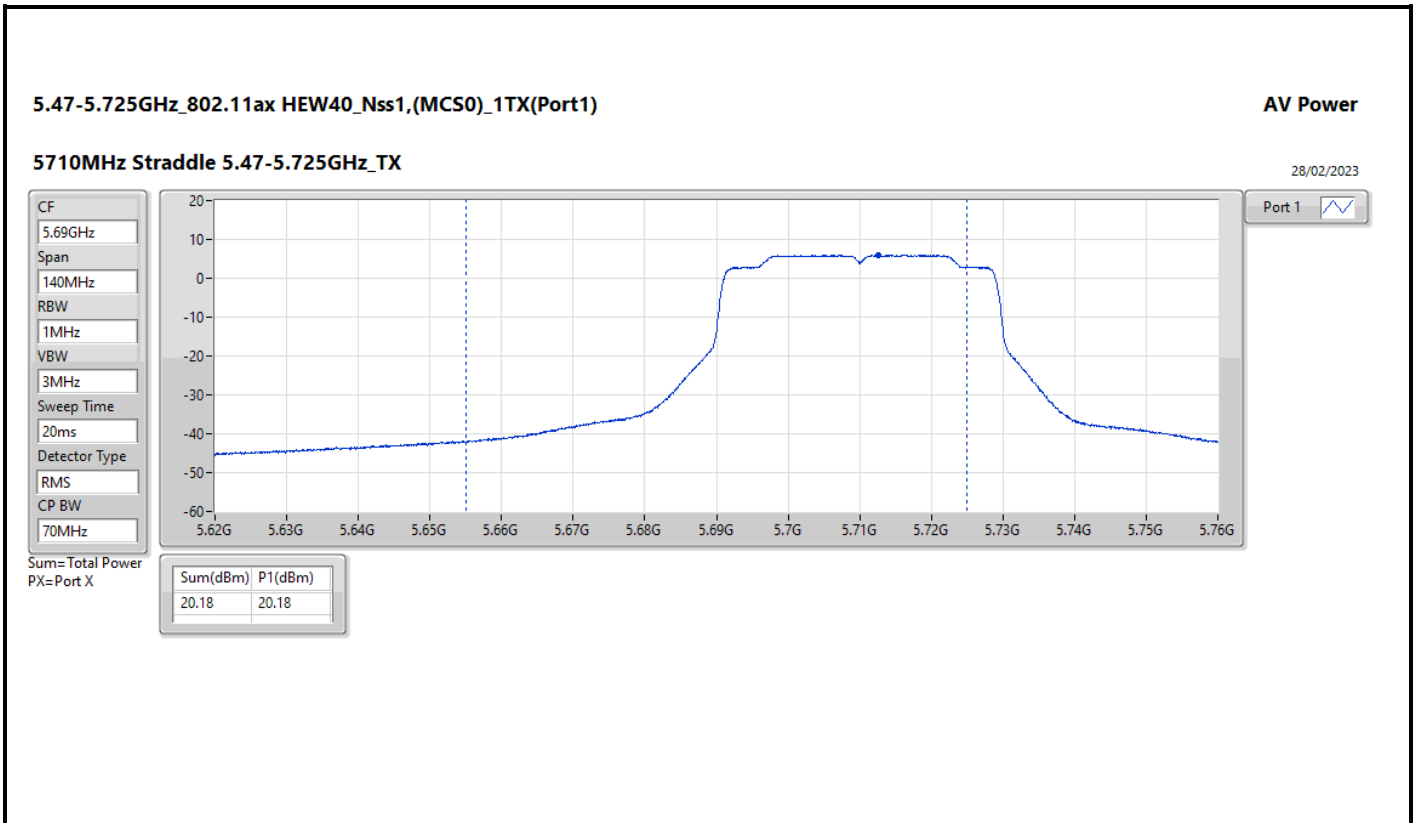

DG = Directional Gain; Port X = Port X output power

5.25-5.35GHz\_802.11ax HEW160\_Nss1,(MCS0)\_2TX

AV Power

5250MHz Straddle 5.25-5.35GHz\_TX

28/02/2023

CF

5.33GHz

Span