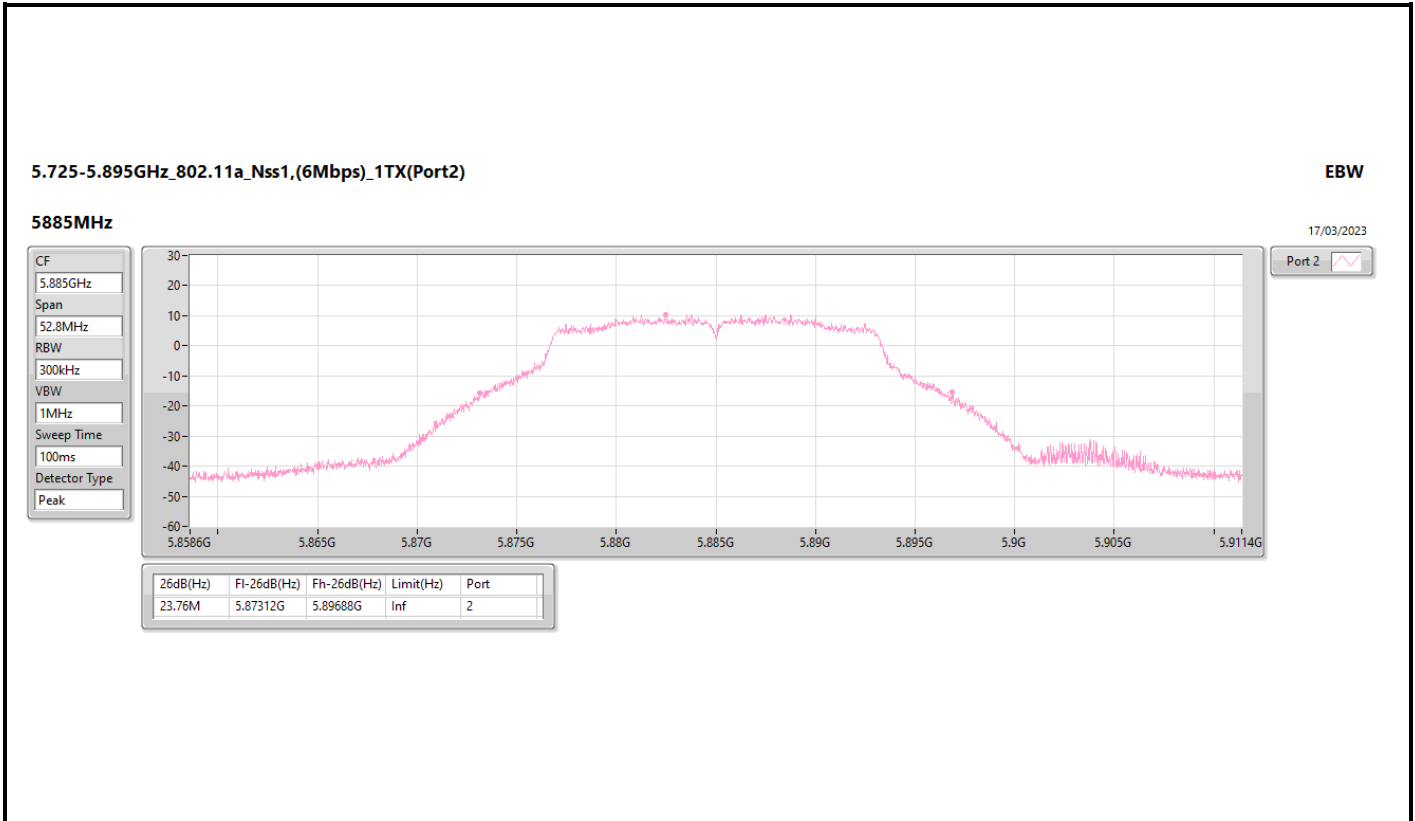

Port X-N dB = Port X 6dB down bandwidth for 5.725-5.85GHz band / 26dB down bandwidth for other band  
 Port X-OBW = Port X 99% occupied bandwidth

5.725-5.895GHz\_802.11a\_Nss1,(6Mbps)\_1TX(Port1)

EBW

5845MHz

17/03/2023

5.725-5.895GHz\_802.11a\_Nss1,(6Mbps)\_1TX(Port2)

EBW

5845MHz

17/03/2023

5.725-5.895GHz\_802.11n HT20\_Nss1,(MCS8)\_2TX

EBW

5885MHz