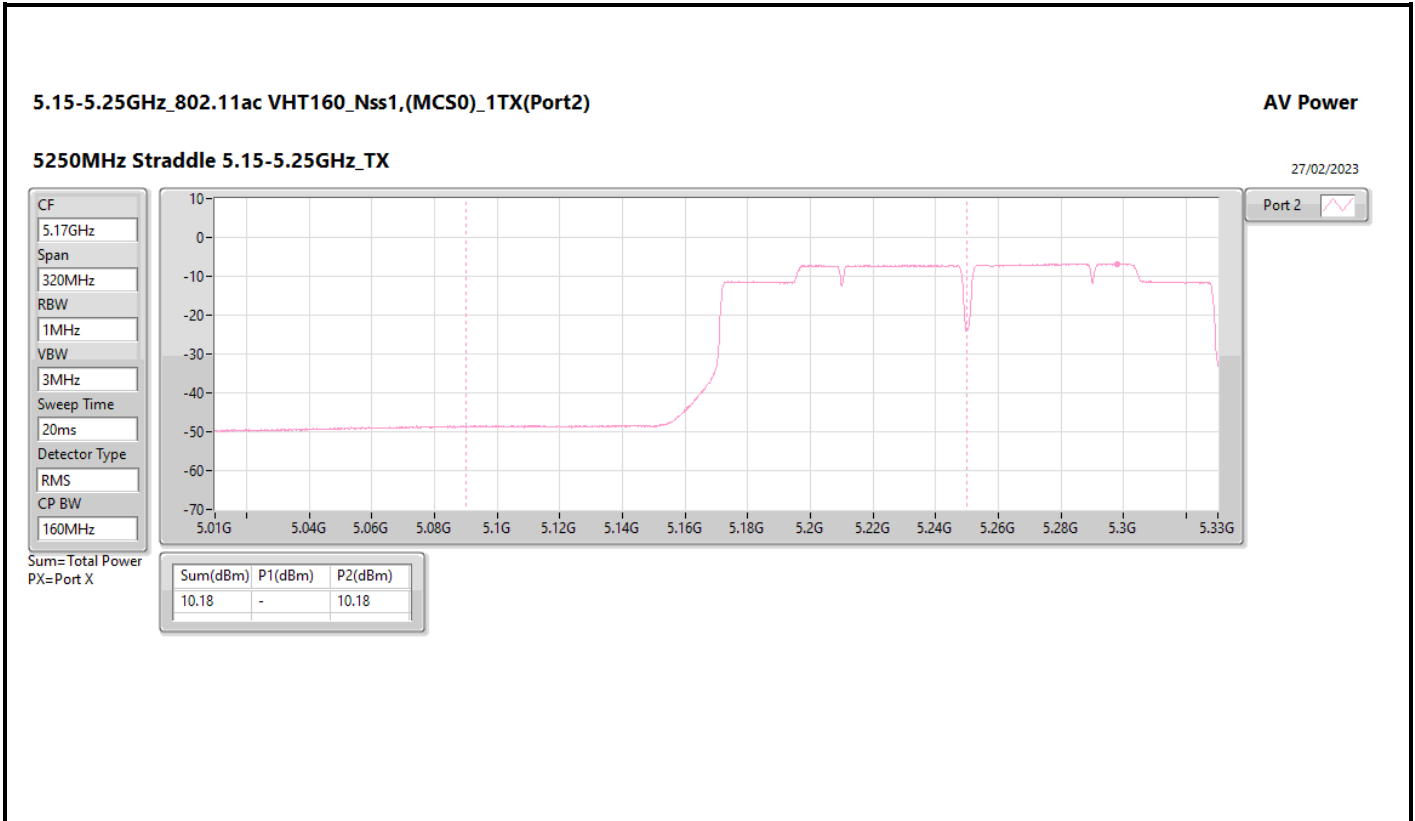

DG = Directional Gain; Port X = Port X output power

5.25-5.35GHz\_802.11ax HEW160\_Nss1,(MCS0)\_2TX

AV Power

5250MHz Straddle 5.25-5.35GHz\_TX

28/02/2023

CF

5.33GHz

Span