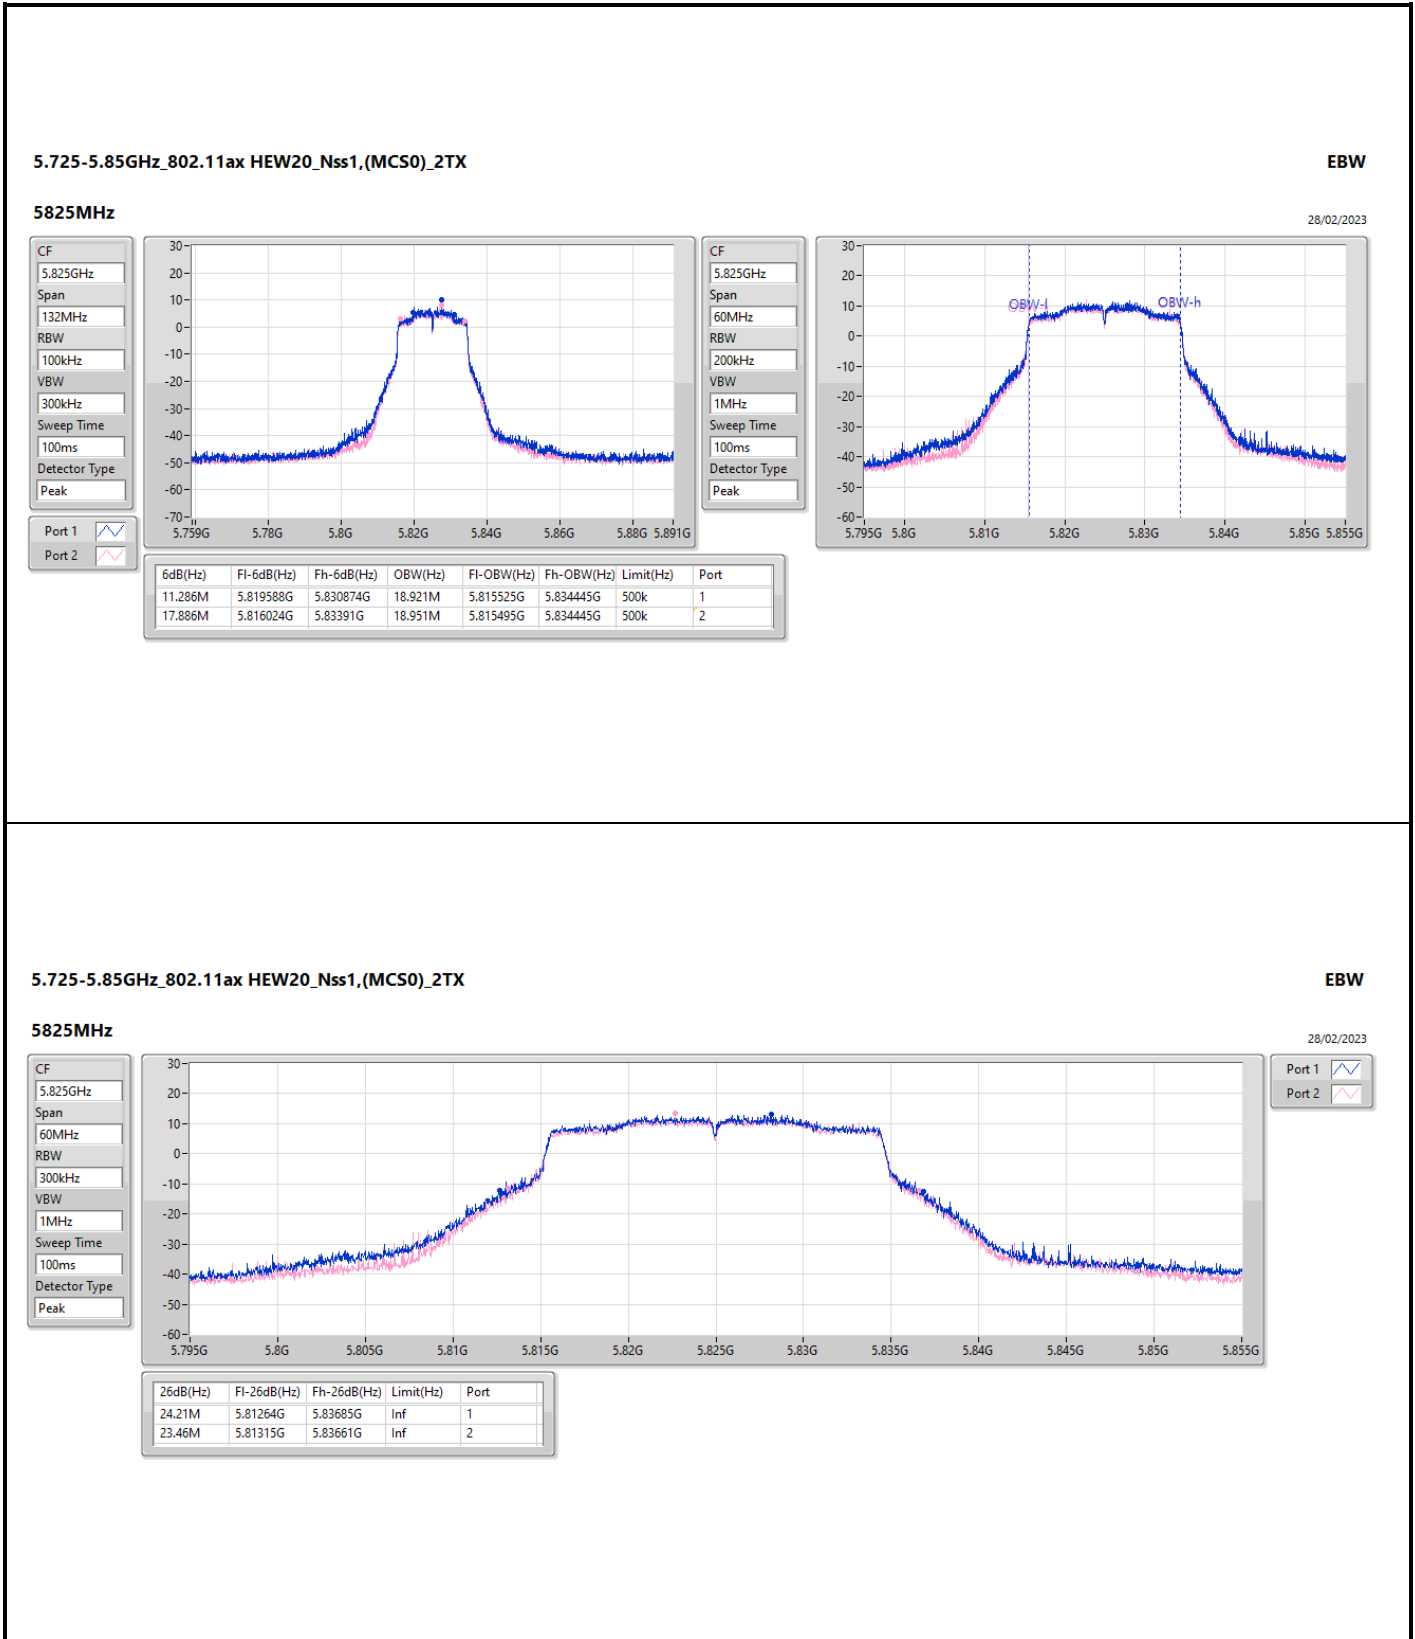

5.47-5.725GHz\_802.11ax HEW20\_Nss1,(MCS0)\_2TX

EBW

5700MHz

28/02/2023

5.47-5.725GHz\_802.11ax HEW20\_Nss1,(MCS0)\_2TX

EBW

5720MHz Straddle 5.47-5.725GHz

28/02/2023