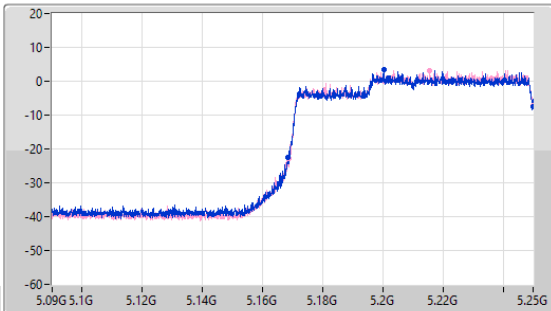

CF
5.17GHz
Span
160MHz
RBW
1MHz
VBW
3MHz
Sweep Time
100ms
Detector Type
Peak