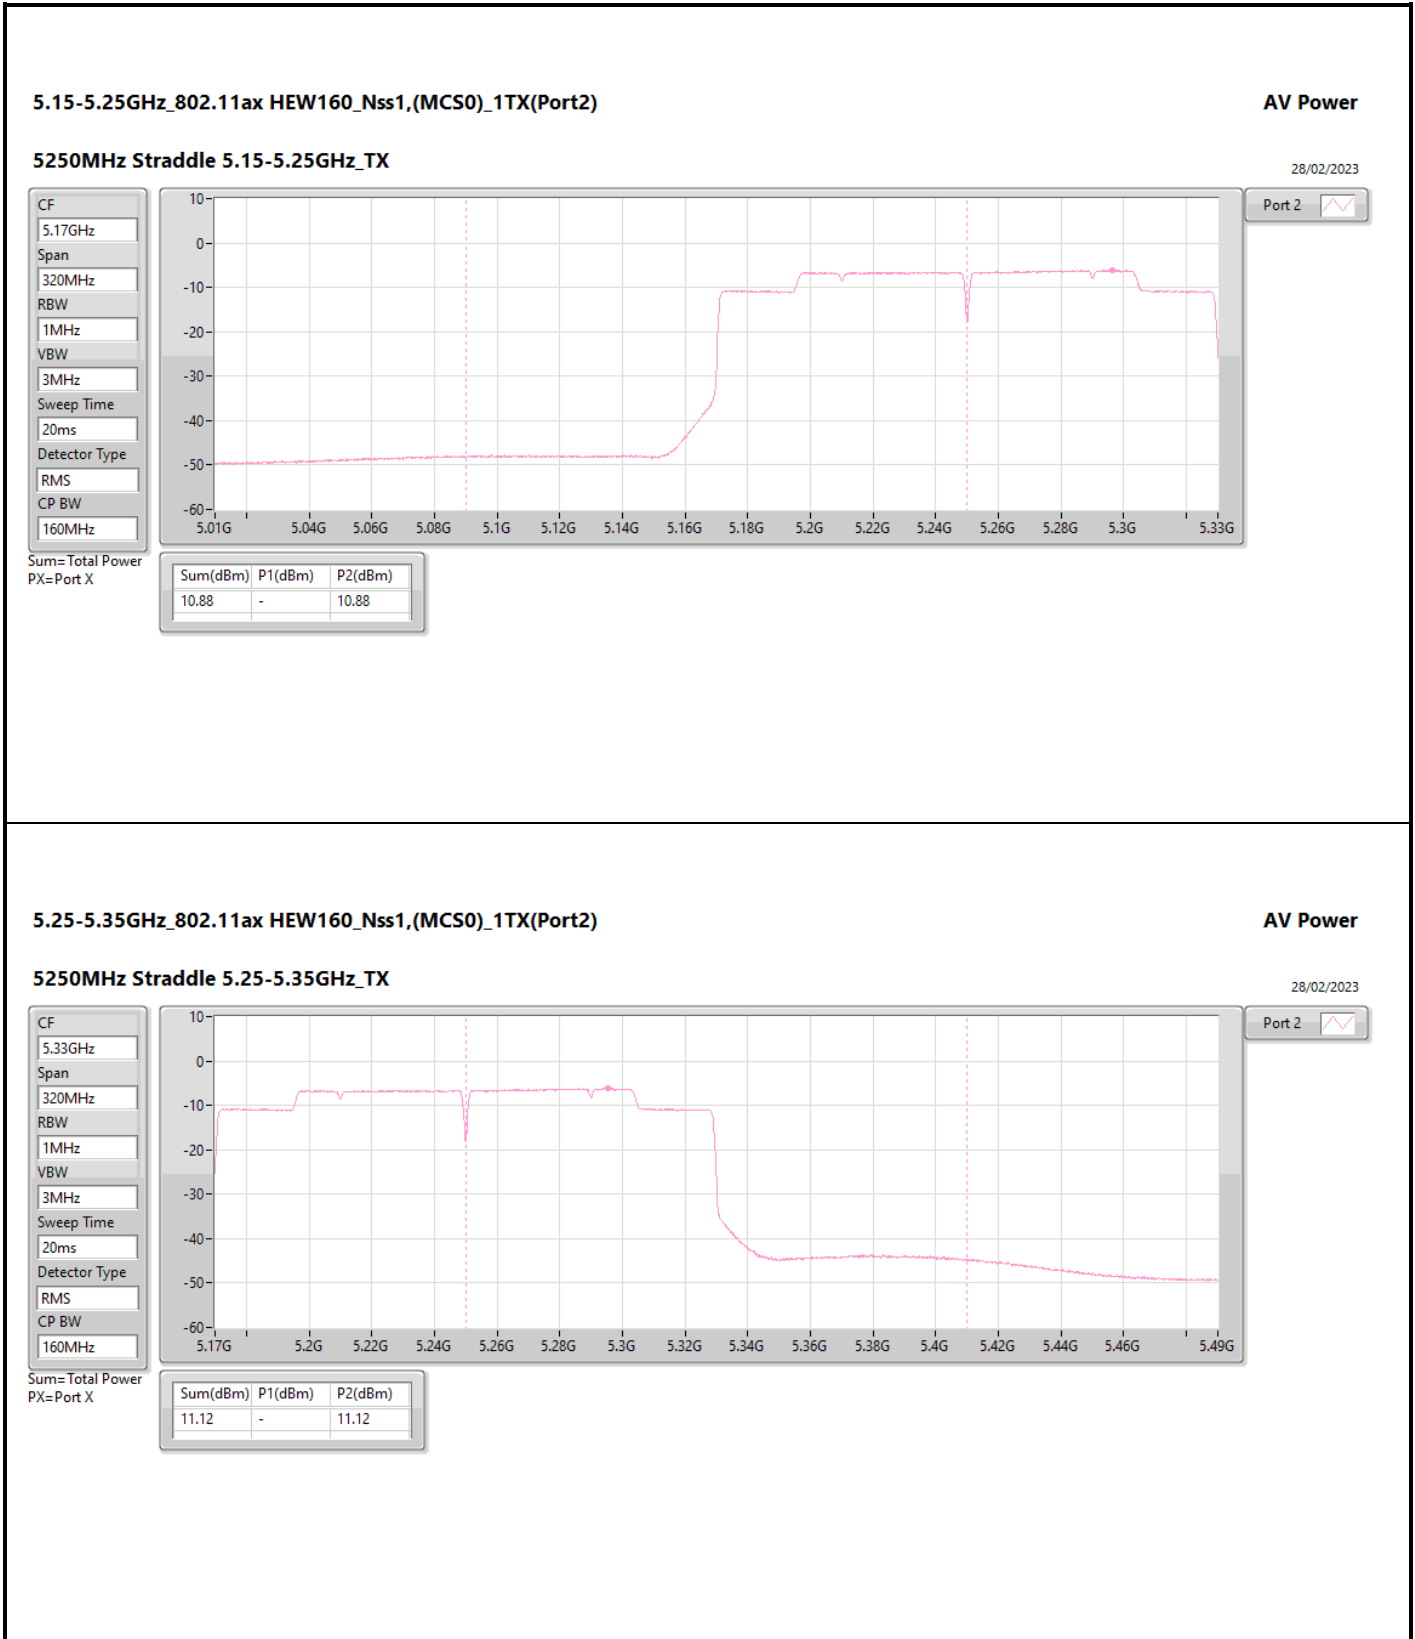

DG = Directional Gain; Port X = Port X output power

5.25-5.35GHz\_802.11ax HEW160\_Nss1,(MCS0)\_2TX

AV Power

5250MHz Straddle 5.25-5.35GHz\_TX

28/02/2023

CF

5.33GHz

Span