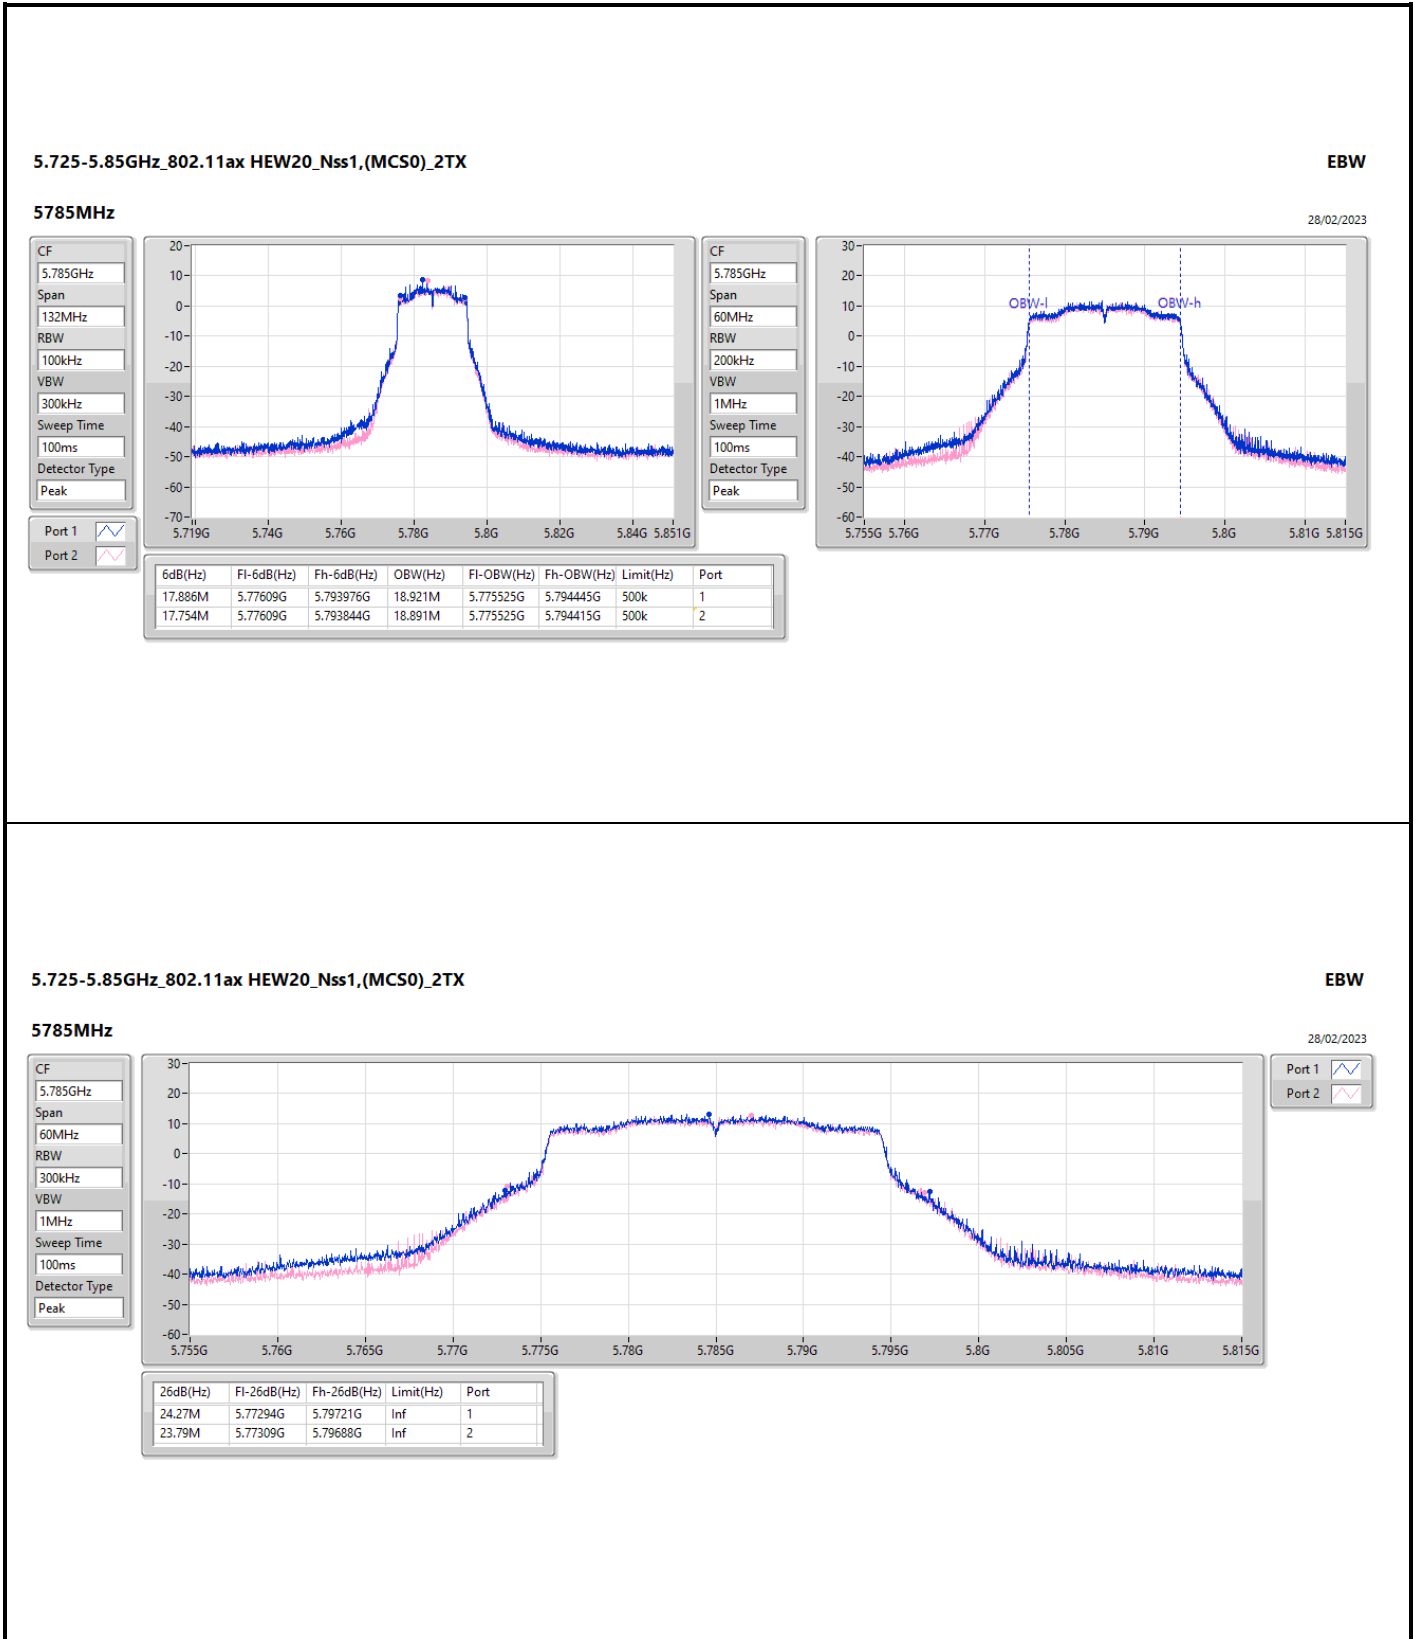

5.47-5.725GHz\_802.11ax HEW20\_Nss1,(MCS0)\_2TX

EBW

5700MHz

28/02/2023

5.47-5.725GHz\_802.11ax HEW20\_Nss1,(MCS0)\_2TX

EBW

5720MHz Straddle 5.47-5.725GHz

28/02/2023