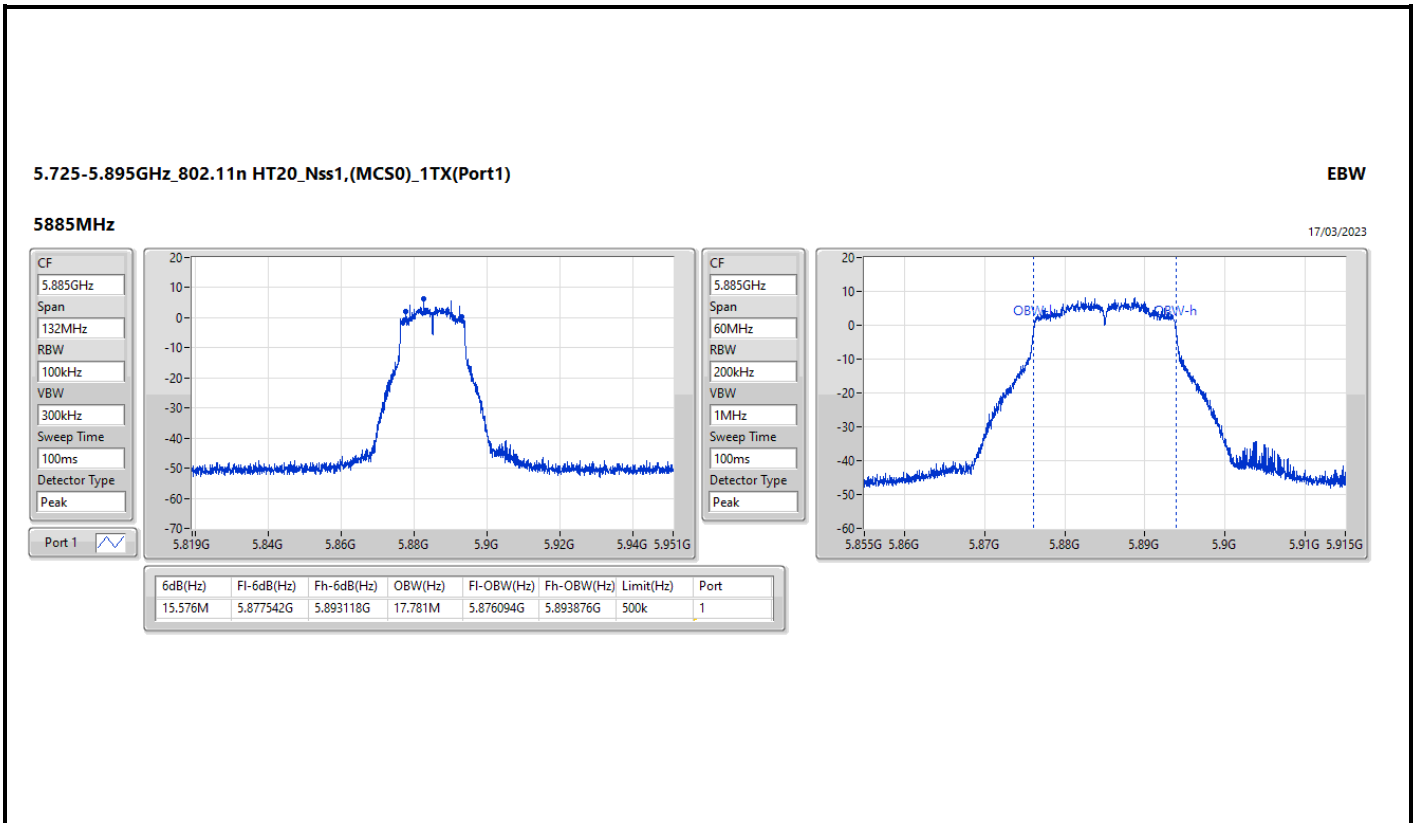

Port X-N dB = Port X 6dB down bandwidth for 5.725-5.85GHz band / 26dB down bandwidth for other band  
 Port X-OBW = Port X 99% occupied bandwidth

5.725-5.895GHz\_802.11a\_Nss1,(6Mbps)\_1TX(Port1)

EBW

5845MHz

17/03/2023

5.725-5.895GHz\_802.11a\_Nss1,(6Mbps)\_1TX(Port2)

EBW

5845MHz

17/03/2023

5.725-5.895GHz\_802.11n HT20\_Nss1,(MCS8)\_2TX

EBW

5885MHz