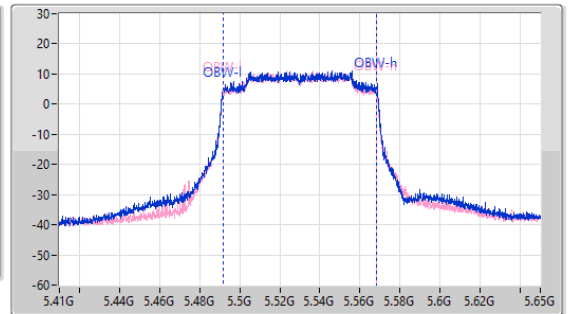

5.47-5.725GHz\_802.11ax HEW80\_Nss1,(MCS0)\_2TX

EBW

5530MHz

28/02/2023

CF  
5.53GHz  
Span  
528MHz  
RBW  
1MHz  
VBW  
3MHz  
Sweep Time  
100ms  
Detector Type  
Peak

CF  
5.53GHz  
Span  
240MHz  
RBW  
1MHz  
VBW  
3MHz  
Sweep Time  
100ms  
Detector Type  
Peak