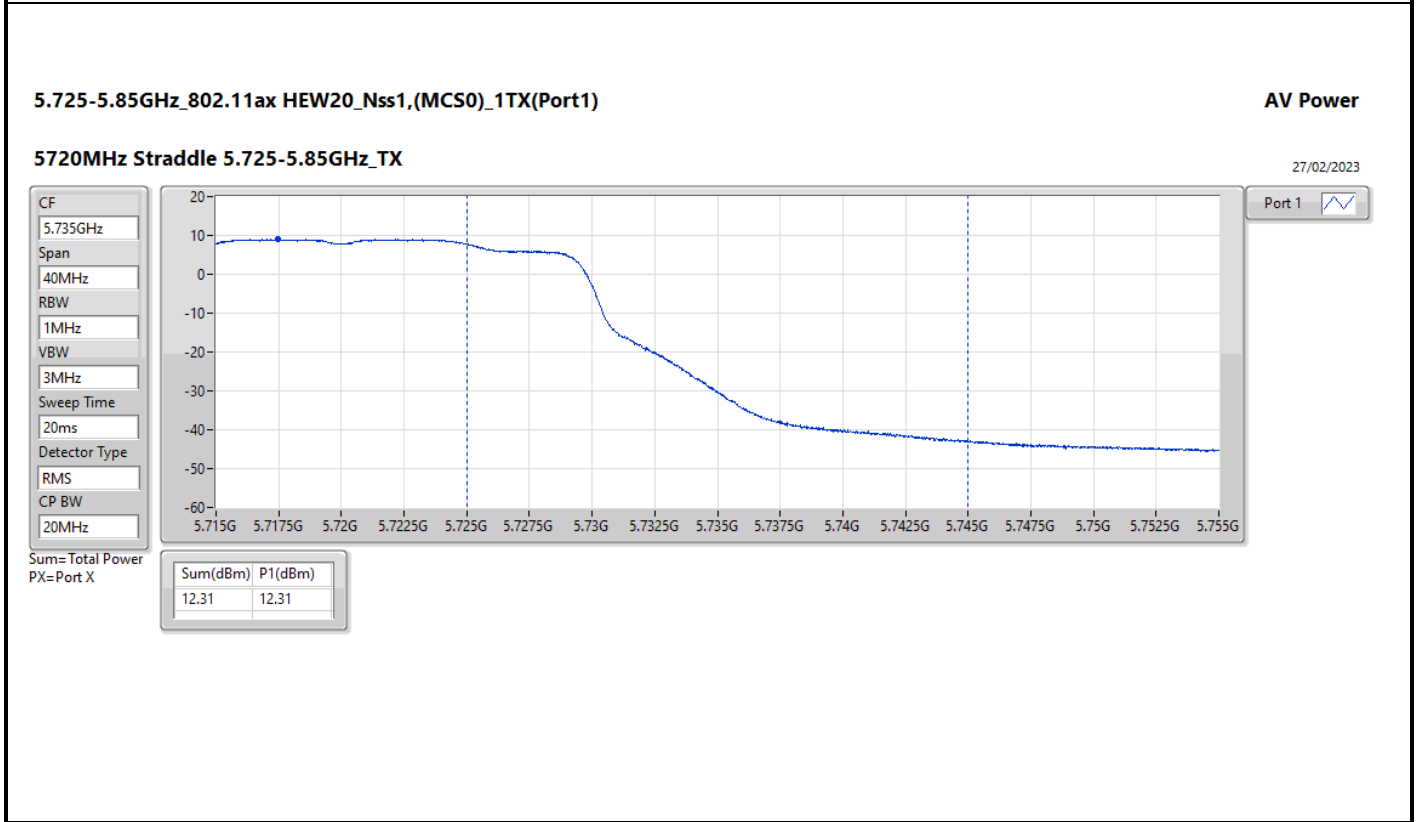

DG = Directional Gain; Port X = Port X output power

5.25-5.35GHz\_802.11ax HEW160\_Nss1,(MCS0)\_2TX

AV Power

5250MHz Straddle 5.25-5.35GHz\_TX

28/02/2023

CF

5.33GHz

Span