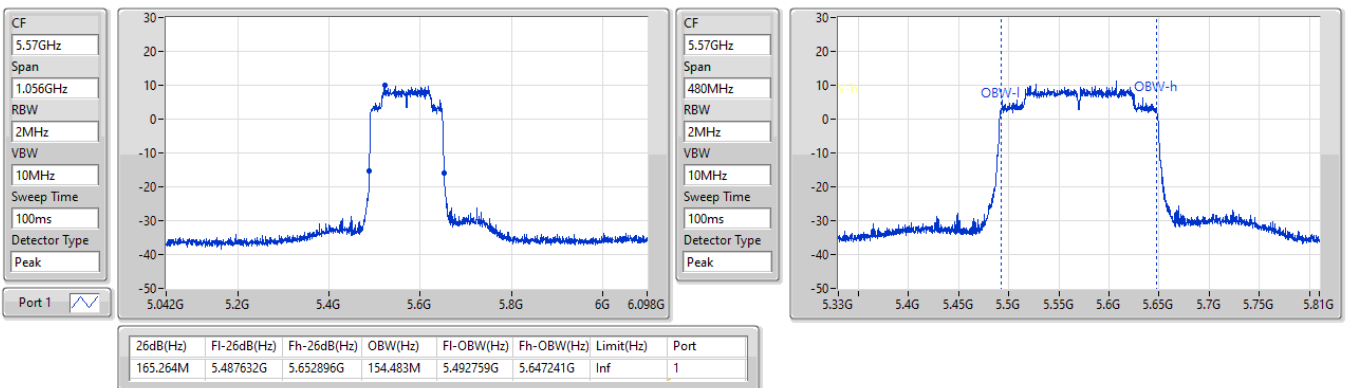

5.25-5.35GHz\_802.11ax HEW160\_Nss1,(MCS0)\_1TX(Port1)

EBW

5250MHz Straddle 5.25-5.35GHz

28/02/2023

5.47-5.725GHz\_802.11ax HEW160\_Nss1,(MCS0)\_1TX(Port1)

EBW

5570MHz

28/02/2023