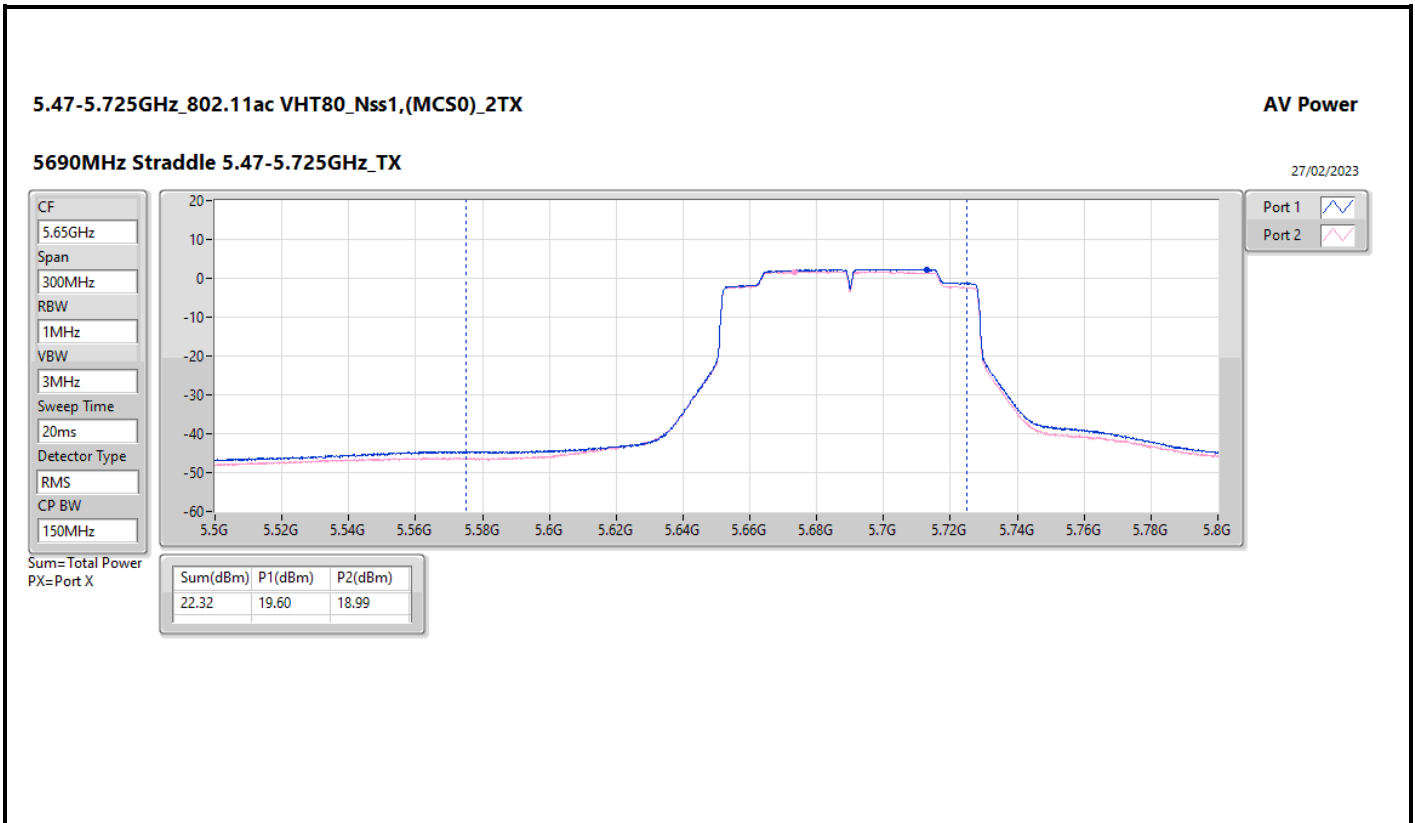

DG = Directional Gain; Port X = Port X output power

5.25-5.35GHz\_802.11ax HEW160\_Nss1,(MCS0)\_2TX

AV Power

5250MHz Straddle 5.25-5.35GHz\_TX

28/02/2023

CF

5.33GHz

Span