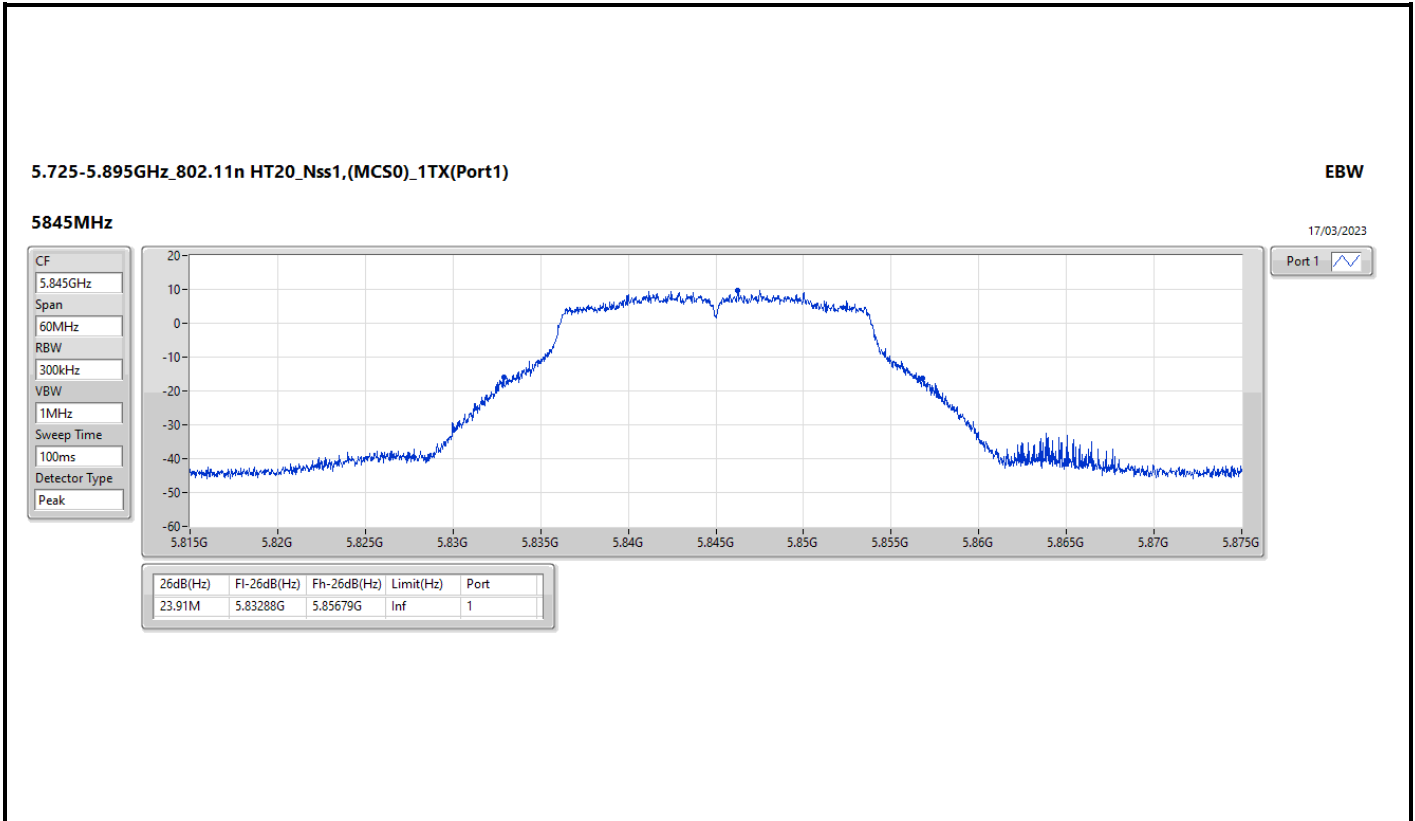

Port X-N dB = Port X 6dB down bandwidth for 5.725-5.85GHz band / 26dB down bandwidth for other band  
 Port X-OBW = Port X 99% occupied bandwidth

5.725-5.895GHz\_802.11a\_Nss1,(6Mbps)\_1TX(Port1)

EBW

5845MHz

17/03/2023

5.725-5.895GHz\_802.11a\_Nss1,(6Mbps)\_1TX(Port2)

EBW

5845MHz

17/03/2023

5.725-5.895GHz\_802.11n HT20\_Nss1,(MCS8)\_2TX

EBW

5885MHz