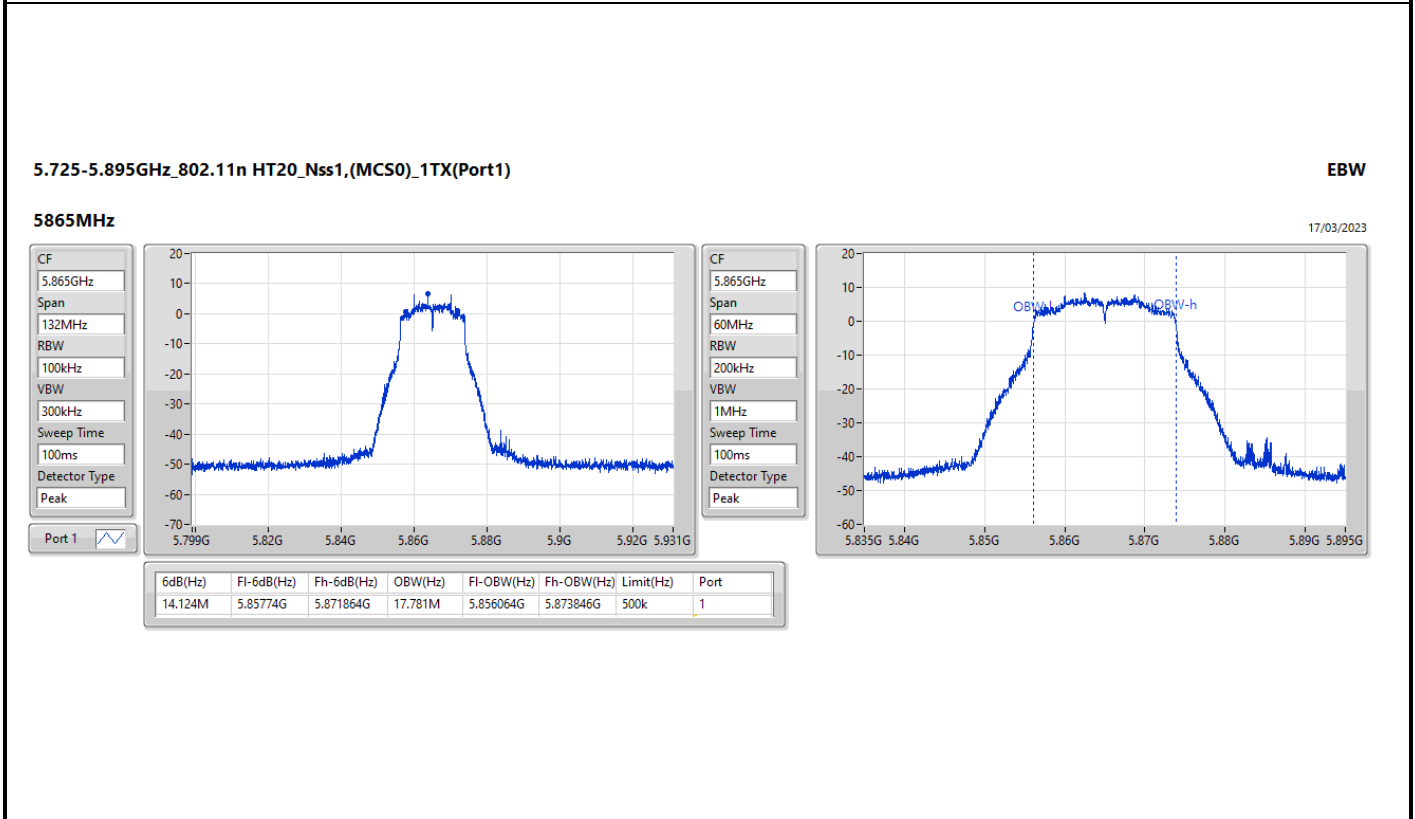

Port X-N dB = Port X 6dB down bandwidth for 5.725-5.85GHz band / 26dB down bandwidth for other band  
 Port X-OBW = Port X 99% occupied bandwidth

5.725-5.895GHz\_802.11a\_Nss1,(6Mbps)\_1TX(Port1)

EBW

5845MHz

17/03/2023

5.725-5.895GHz\_802.11a\_Nss1,(6Mbps)\_1TX(Port2)

EBW

5845MHz

17/03/2023

5.725-5.895GHz\_802.11n HT20\_Nss1,(MCS8)\_2TX

EBW

5885MHz