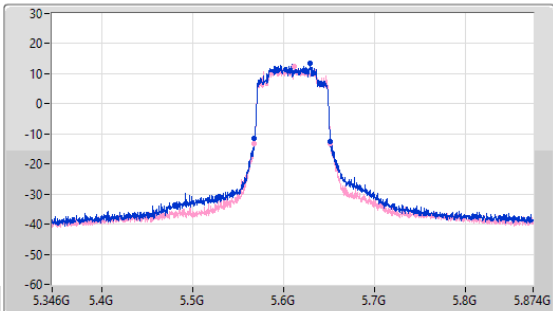

5.47-5.725GHz_802.11ax HEW80_Nss1,(MCS0)_2TX

EBW

5610MHz

28/02/2023

CF
5.61GHz
Span
528MHz
RBW
1MHz
VBW
3MHz
Sweep Time
100ms
Detector Type
Peak

CF
5.61GHz
Span
240MHz
RBW
1MHz
VBW
3MHz
Sweep Time
100ms
Detector Type
Peak