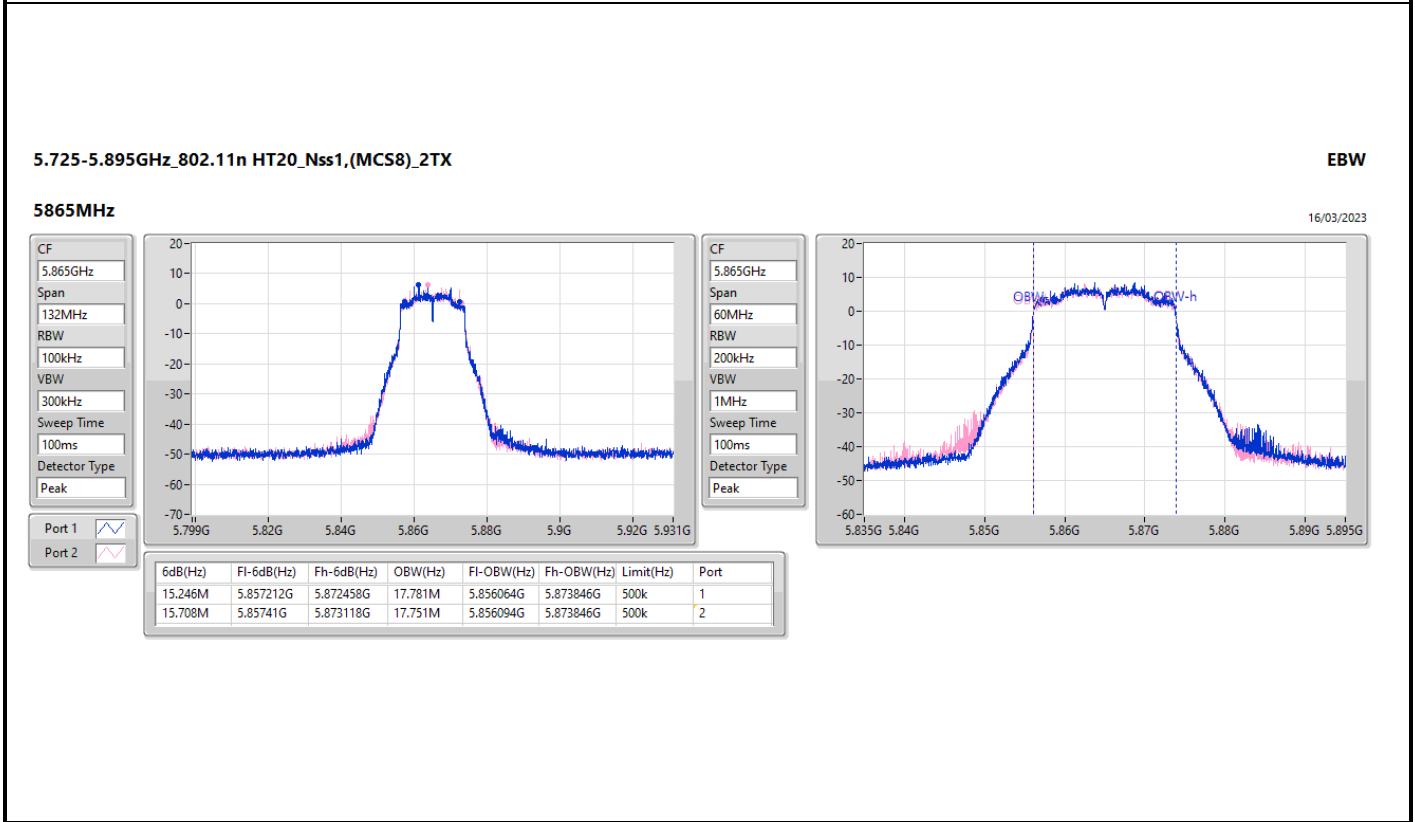

Port X-N dB = Port X 6dB down bandwidth for 5.725-5.85GHz band / 26dB down bandwidth for other band  
 Port X-OBW = Port X 99% occupied bandwidth

5.725-5.895GHz\_802.11a\_Nss1,(6Mbps)\_1TX(Port1)

EBW

5845MHz

17/03/2023

5.725-5.895GHz\_802.11a\_Nss1,(6Mbps)\_1TX(Port2)

EBW

5845MHz

17/03/2023

5.725-5.895GHz\_802.11n HT20\_Nss1,(MCS8)\_2TX

EBW

5885MHz