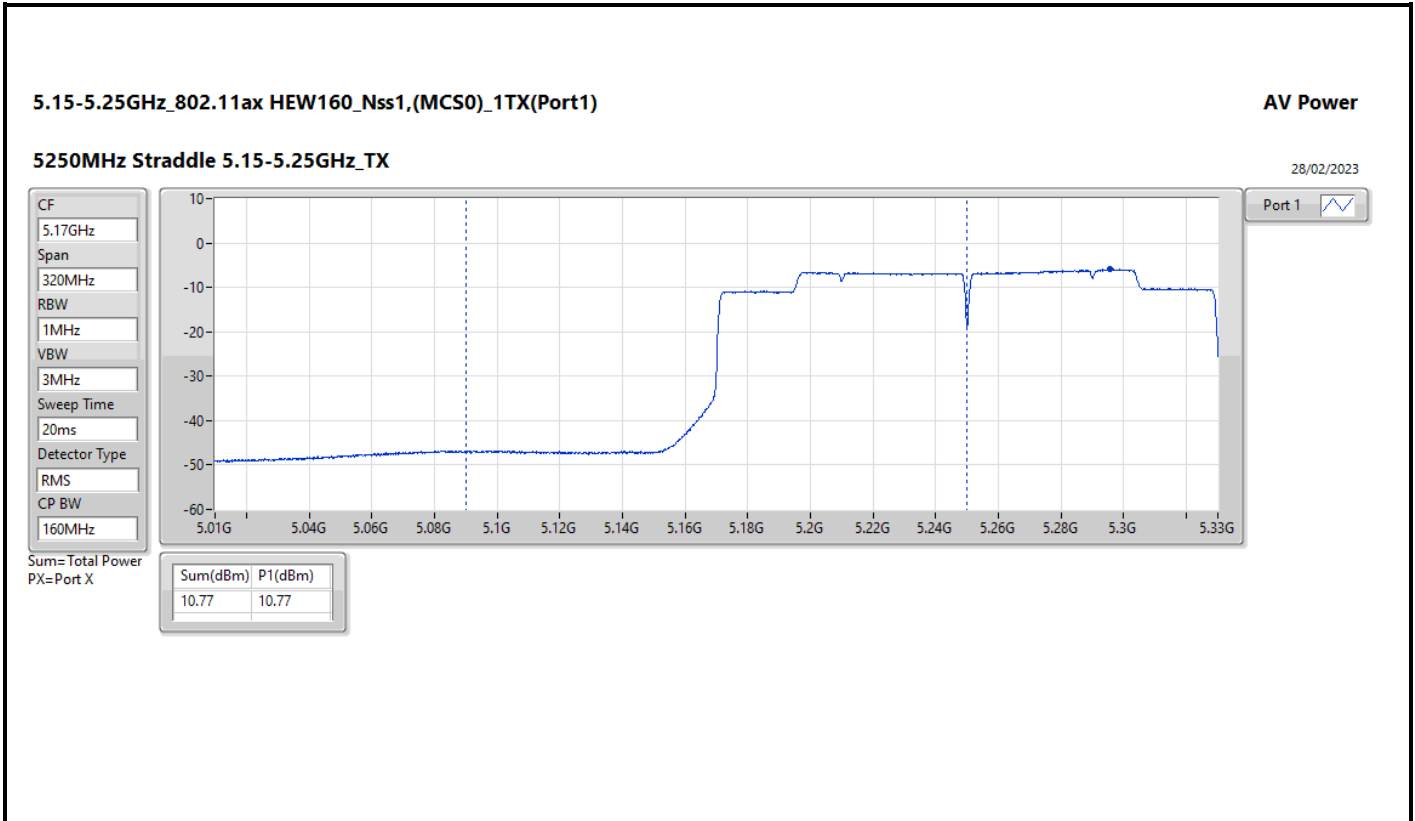

DG = Directional Gain; Port X = Port X output power

5.25-5.35GHz\_802.11ax HEW160\_Nss1,(MCS0)\_2TX

AV Power

5250MHz Straddle 5.25-5.35GHz\_TX

28/02/2023

CF

5.33GHz

Span