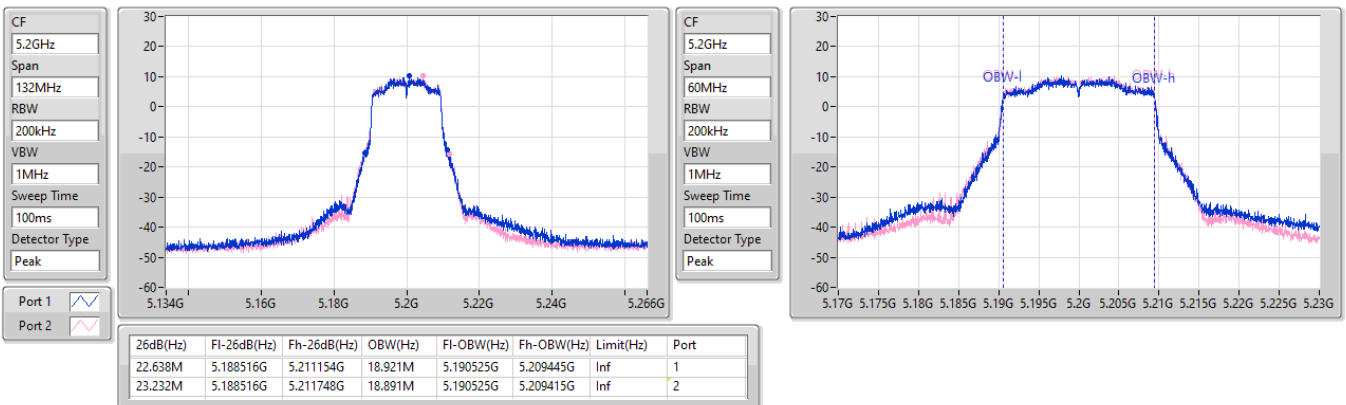

5.15-5.25GHz\_802.11ax\_HEW20\_Nss1,(MCS0)\_2TX

EBW

5180MHz

28/02/2023

5.15-5.25GHz\_802.11ax\_HEW20\_Nss1,(MCS0)\_2TX

EBW

5200MHz

28/02/2023

5.15-5.25GHz\_802.11ax\_HEW20\_Nss1,(MCS0)\_2TX

EBW

5240MHz

28/02/2023

CF: 5.24GHz  
 Span: 132MHz  
 RBW: 200kHz  
 VBW: 1MHz  
 Sweep Time: 100ms  
 Detector Type: Peak

CF: 5.24GHz  
 Span: 60MHz  
 RBW: 200kHz  
 VBW: 1MHz  
 Sweep Time: 100ms  
 Detector Type: Peak