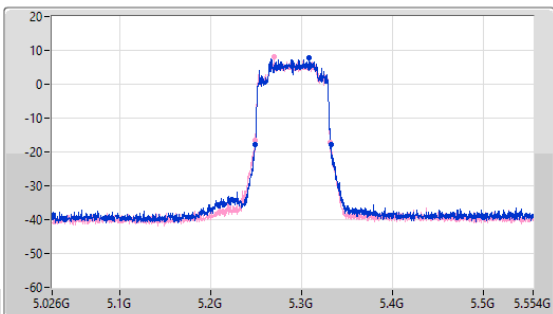

5690MHz Straddle 5.47-5.725GHz

28/02/2023

5.15-5.25GHz\_802.11ax\_HEW80\_Nss1,(MCS0)\_2TX

EBW

5210MHz

23/05/2023

CF: 5.21GHz  
 Span: 528MHz  
 RBW: 1MHz  
 VBW: 3MHz  
 Sweep Time: 100ms  
 Detector Type: Peak

CF: 5.21GHz  
 Span: 240MHz  
 RBW: 1MHz  
 VBW: 3MHz  
 Sweep Time: 100ms  
 Detector Type: Peak

Port 1: [Waveform icon]  
 Port 2: [Waveform icon]

26dB(Hz)	Fl-26dB(Hz)	Fh-26dB(Hz)	OBW(Hz)	Fl-OBW(Hz)	Fh-OBW(Hz)	Limit(Hz)	Port
83.16M	5.168288G	5.251448G	76.642M	5.171619G	5.248261G	Inf	1
82.896M	5.168552G	5.251448G	76.522M	5.171739G	5.248261G	Inf	2

5.25-5.35GHz\_802.11ax\_HEW80\_Nss1,(MCS0)\_2TX

EBW

5290MHz

28/02/2023

CF: 5.29GHz  
 Span: 528MHz  
 RBW: 1MHz  
 VBW: 3MHz  
 Sweep Time: 100ms  
 Detector Type: Peak

CF: 5.29GHz  
 Span: 240MHz  
 RBW: 1MHz  
 VBW: 3MHz  
 Sweep Time: 100ms  
 Detector Type: Peak