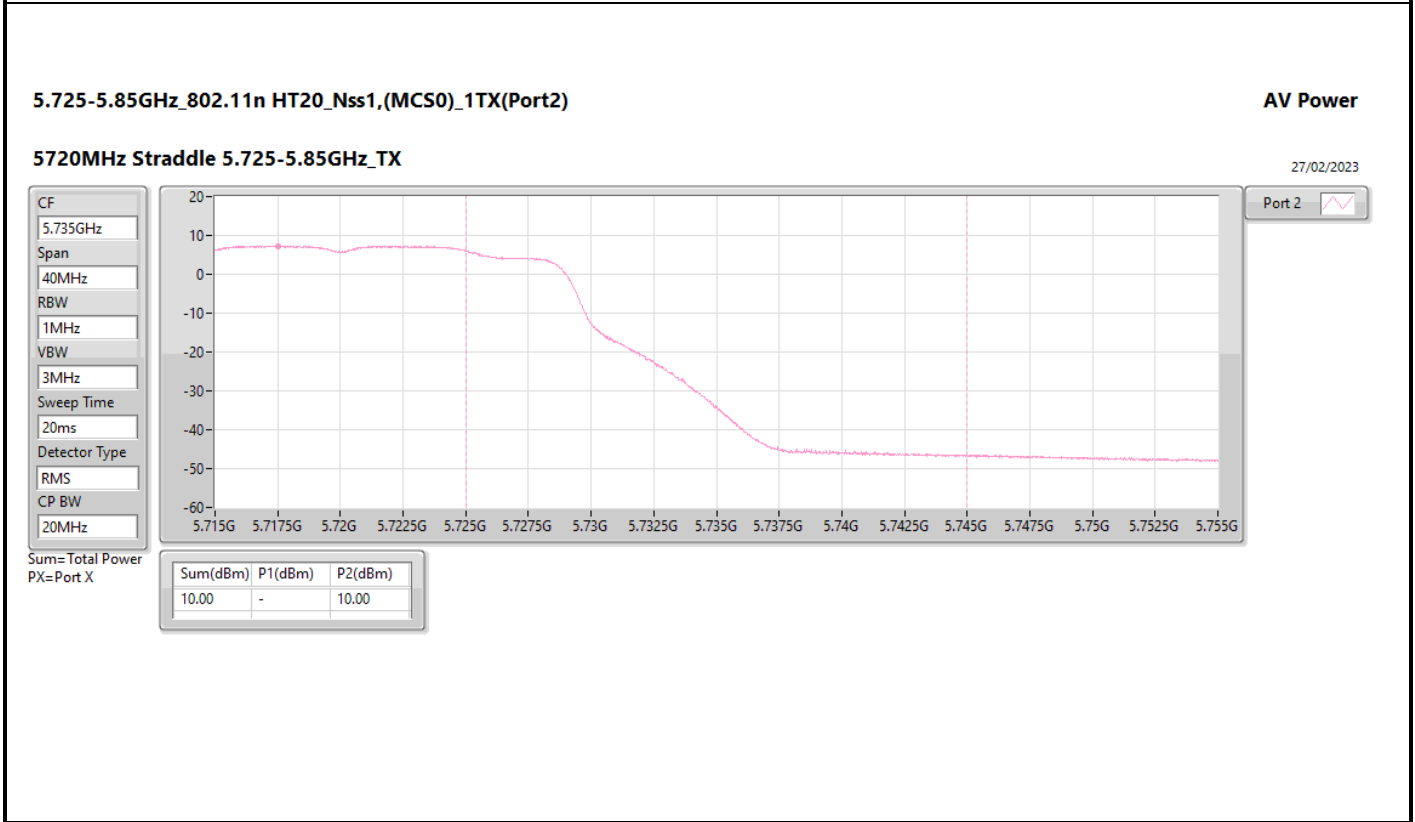

DG = Directional Gain; Port X = Port X output power

5.25-5.35GHz\_802.11ax HEW160\_Nss1,(MCS0)\_2TX

AV Power

5250MHz Straddle 5.25-5.35GHz\_TX

28/02/2023

CF

5.33GHz

Span