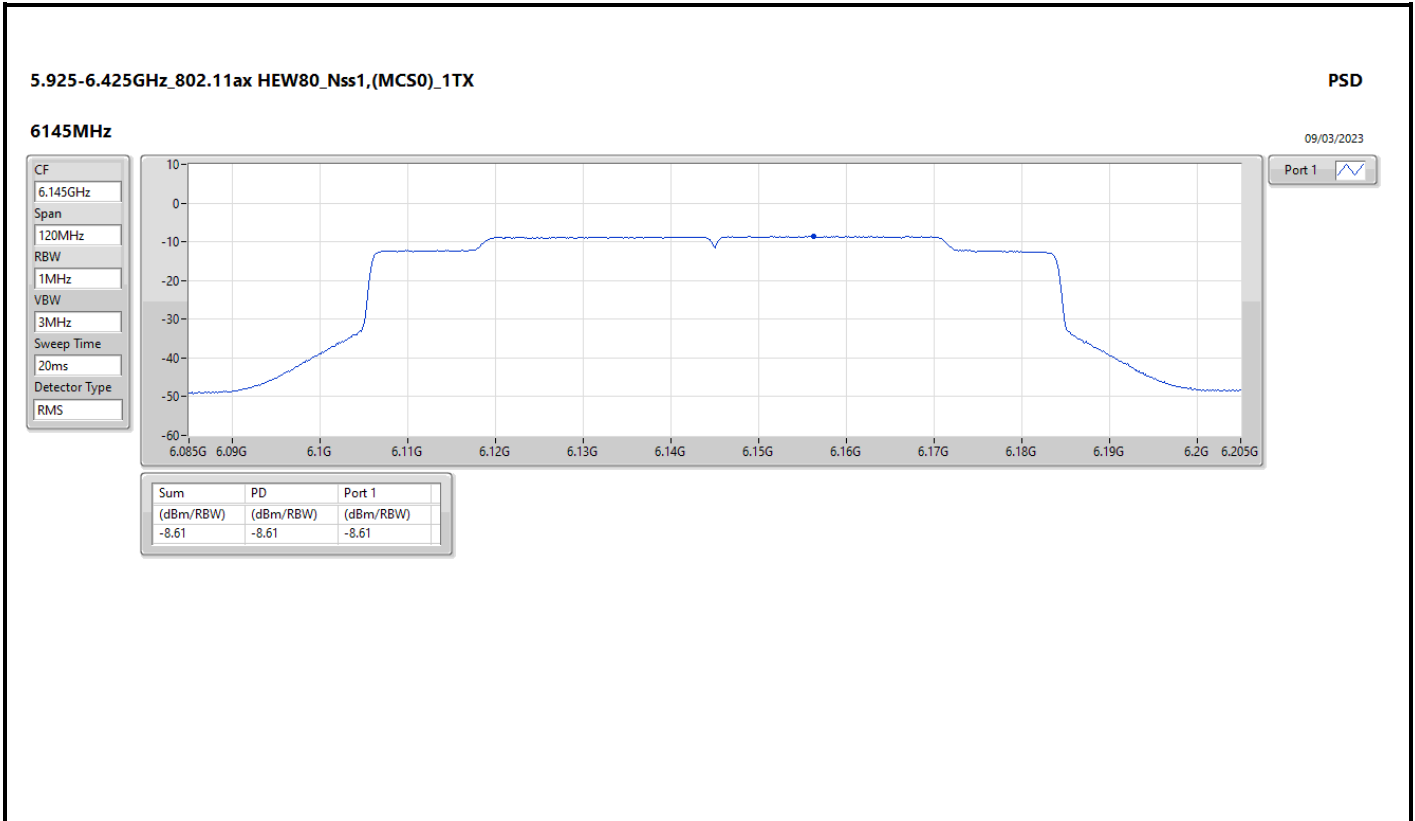

DG = Directional Gain; RBW = 500kHz for 5.725-5.85GHz band / 1MHz for other band;
 PD = trace bin-by-bin of each transmits port summing can be performed maximum power density; Port X = Port X Power Density;