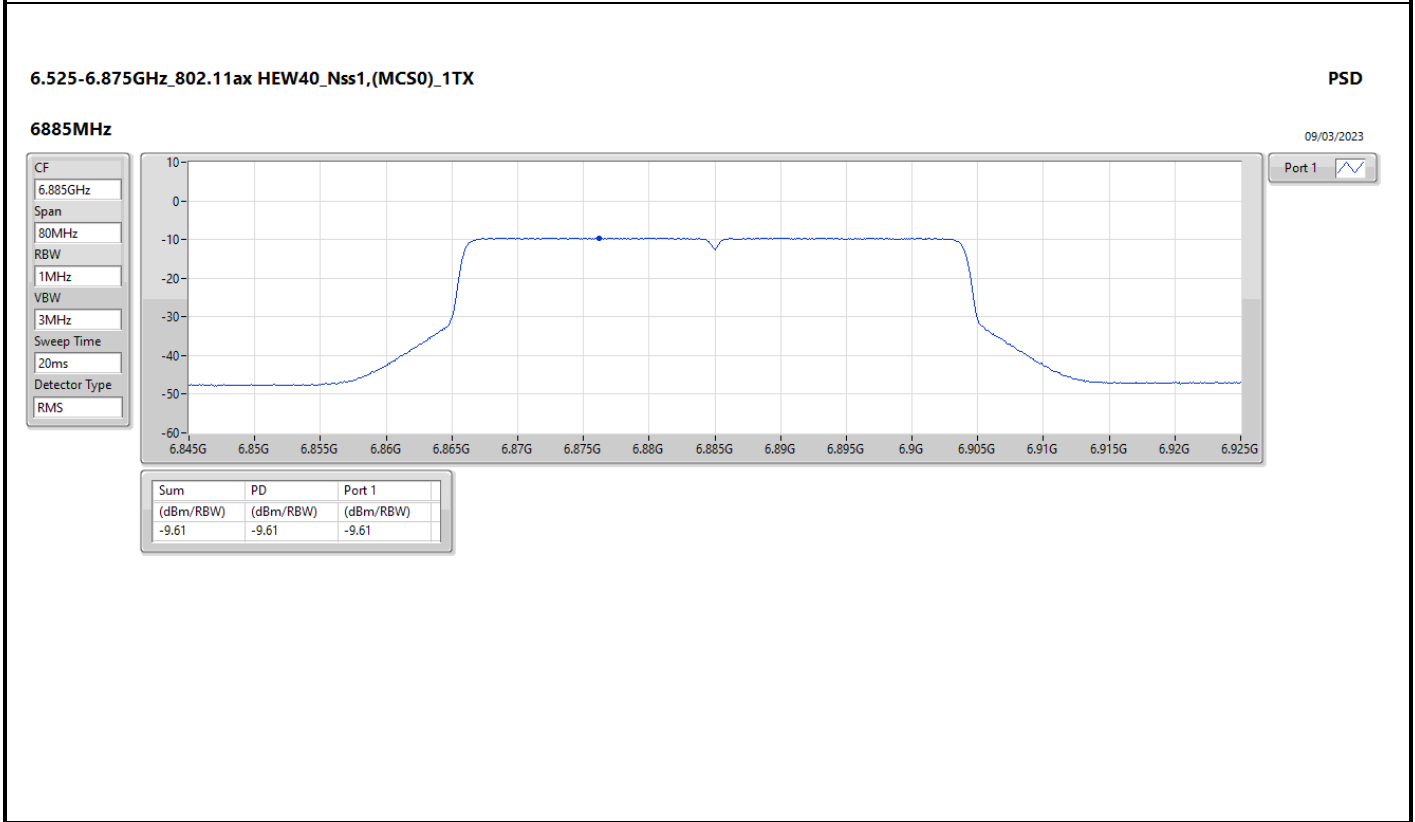

DG = Directional Gain; RBW = 500kHz for 5.725-5.85GHz band / 1MHz for other band;
 PD = trace bin-by-bin of each transmits port summing can be performed maximum power density; Port X = Port X Power Density;