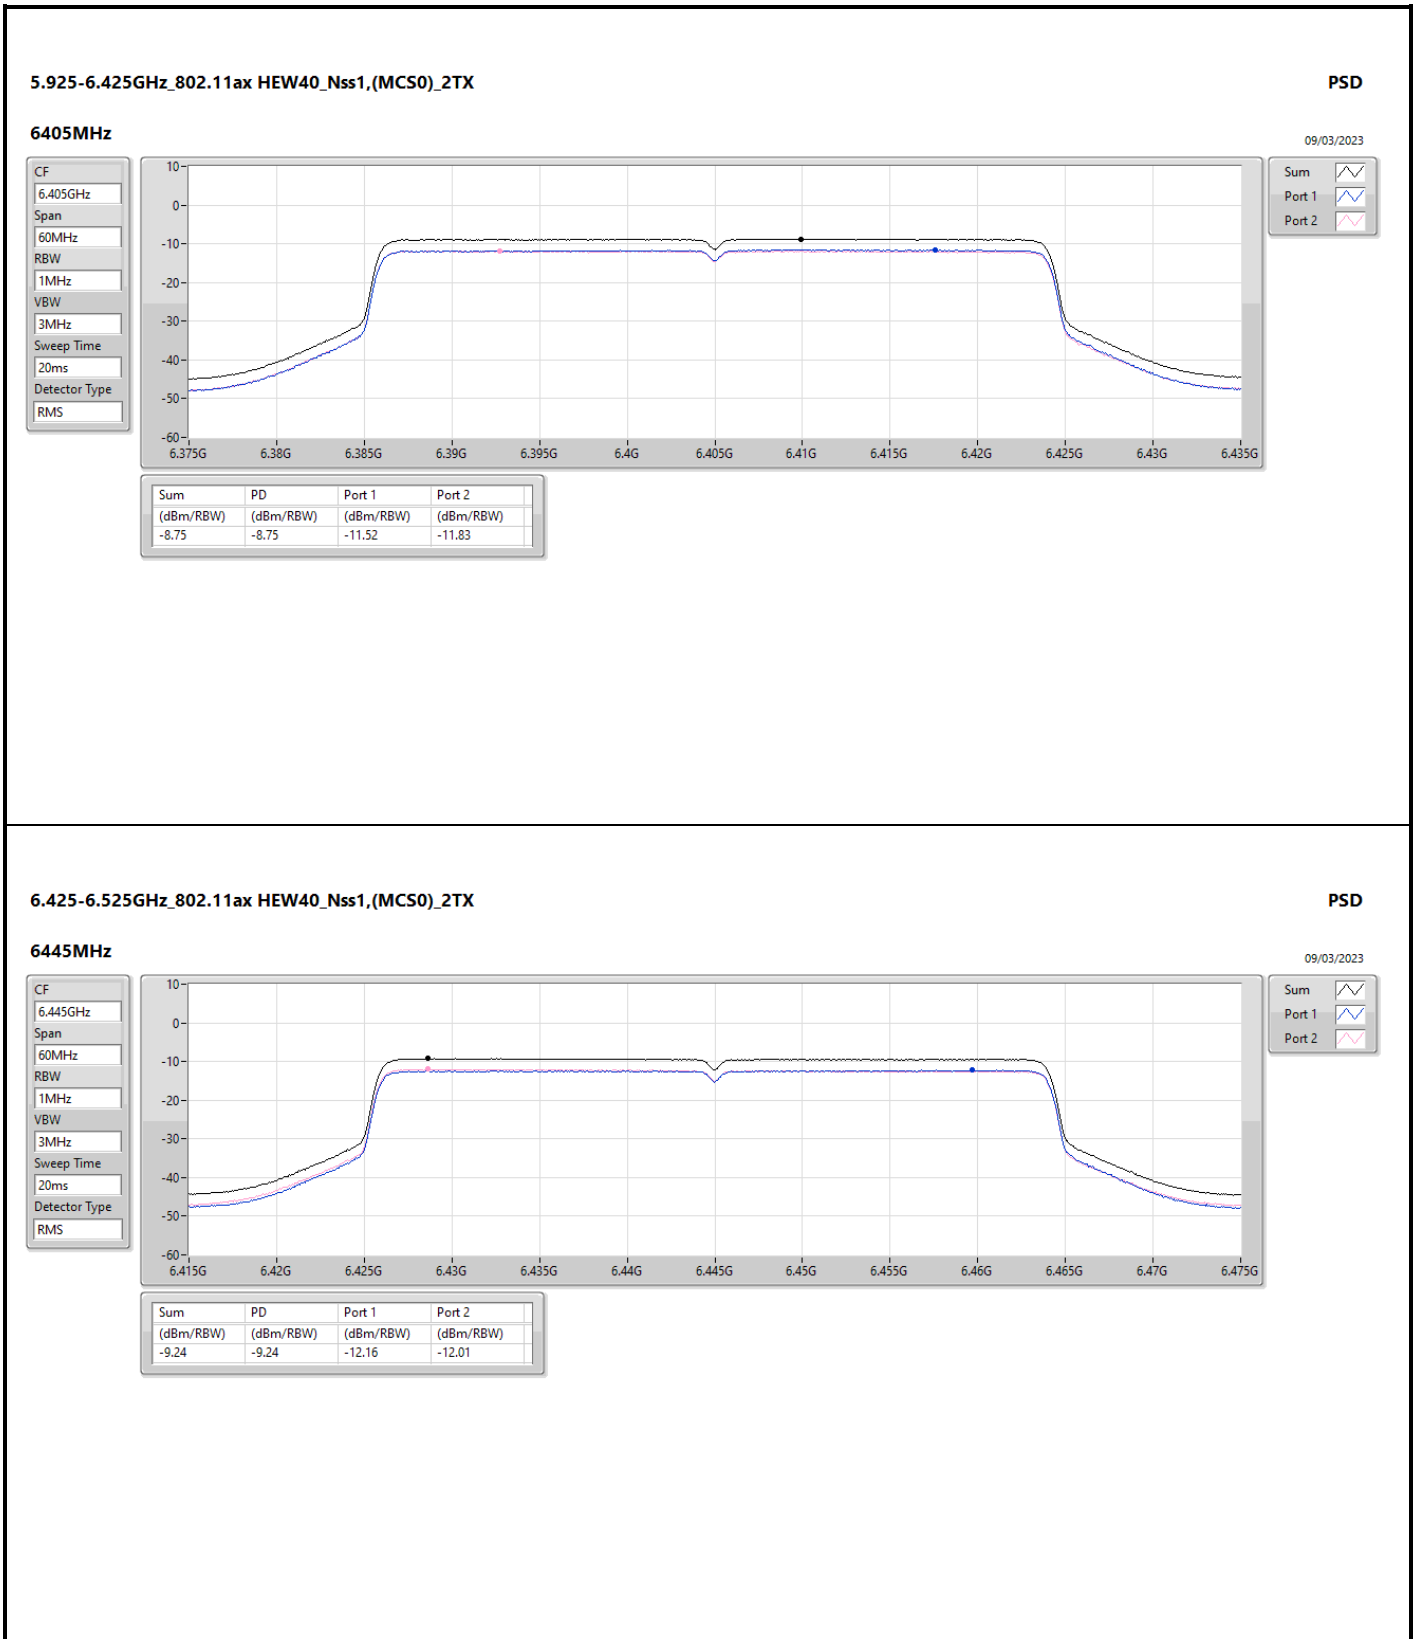

DG = Directional Gain; RBW = 500kHz for 5.725-5.85GHz band / 1MHz for other band;
 PD = trace bin-by-bin of each transmits port summing can be performed maximum power density; Port X = Port X Power Density;