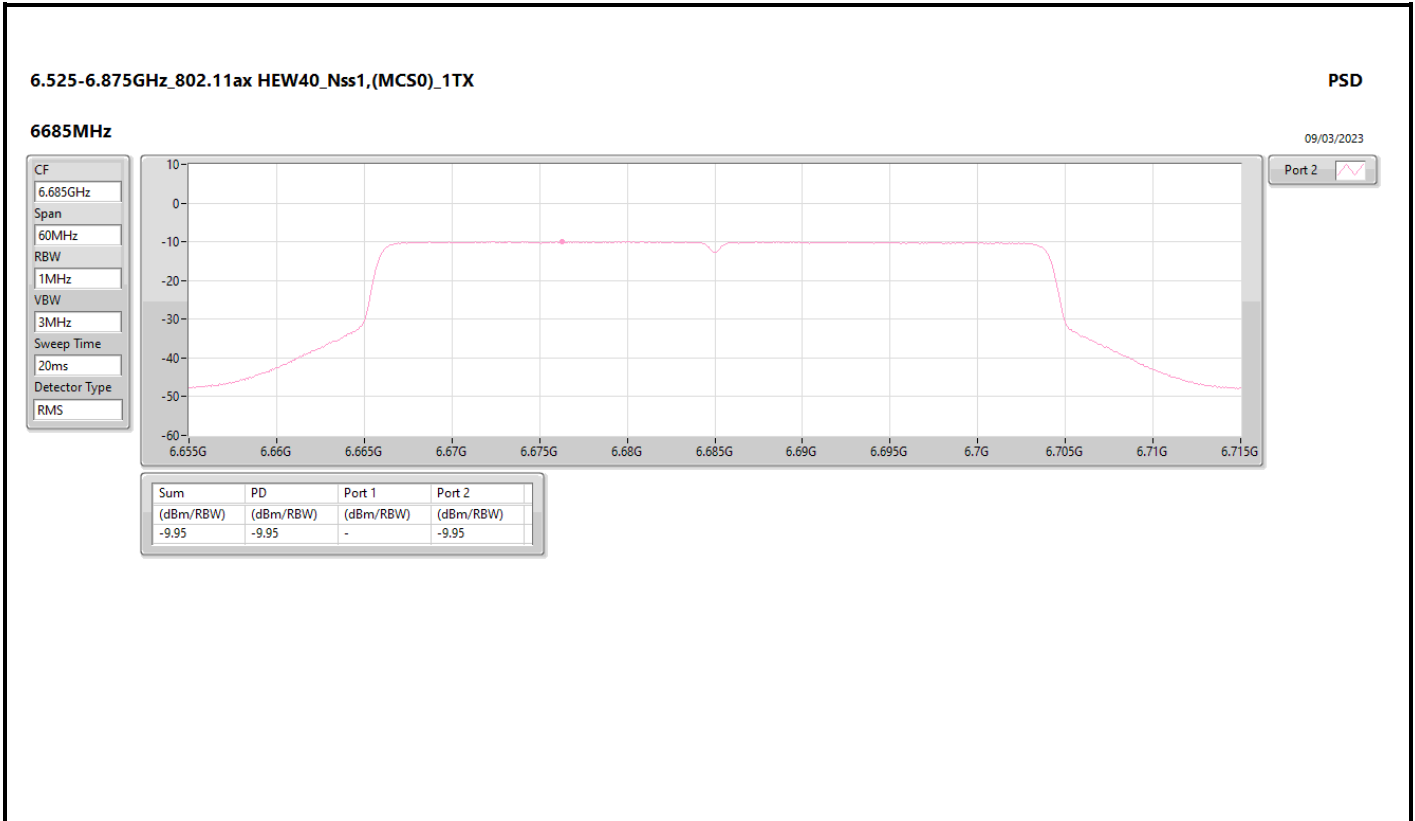

DG = Directional Gain; RBW = 500kHz for 5.725-5.85GHz band / 1MHz for other band;
 PD = trace bin-by-bin of each transmits port summing can be performed maximum power density; Port X = Port X Power Density;