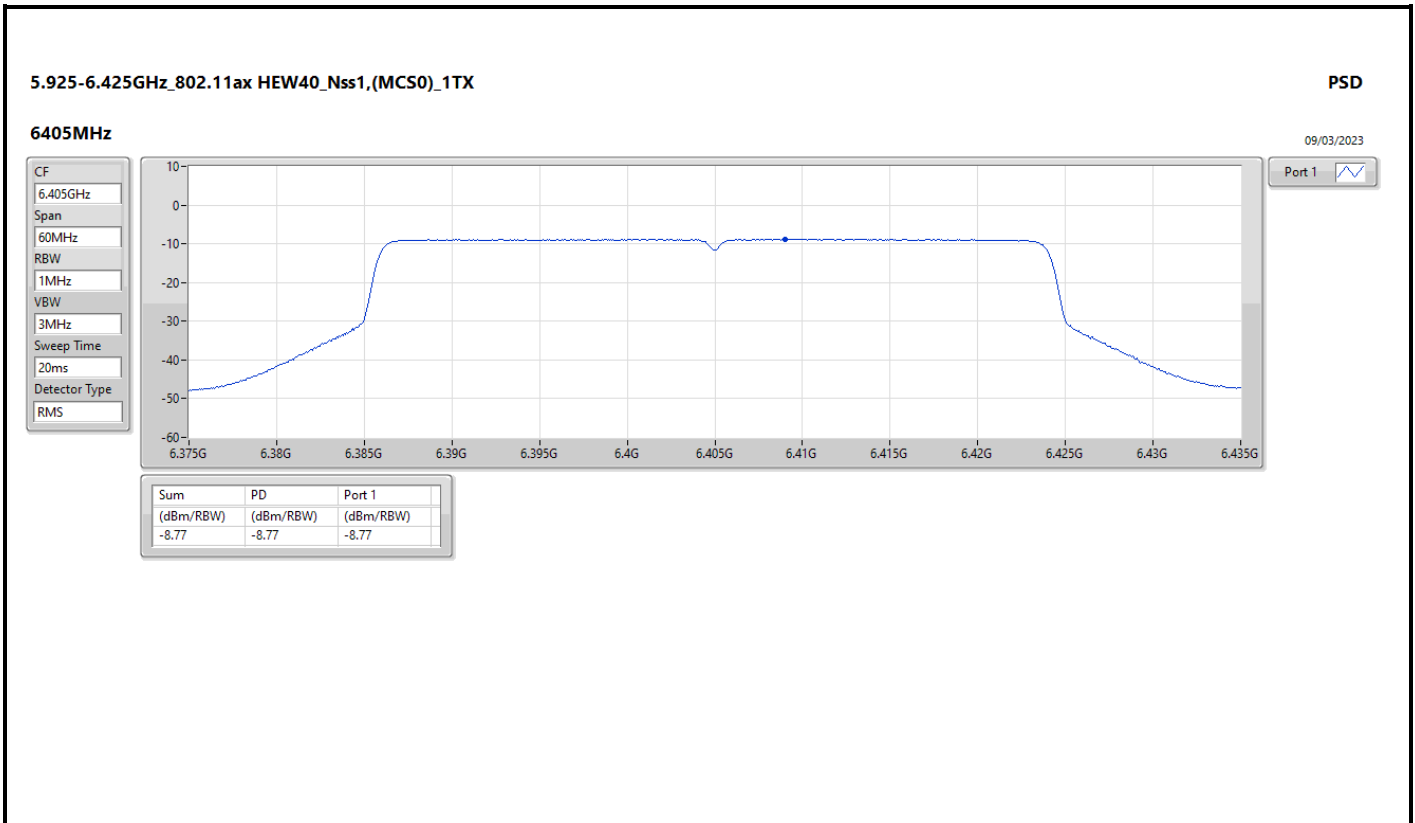

DG = Directional Gain; RBW = 500kHz for 5.725-5.85GHz band / 1MHz for other band;
 PD = trace bin-by-bin of each transmits port summing can be performed maximum power density; Port X = Port X Power Density;