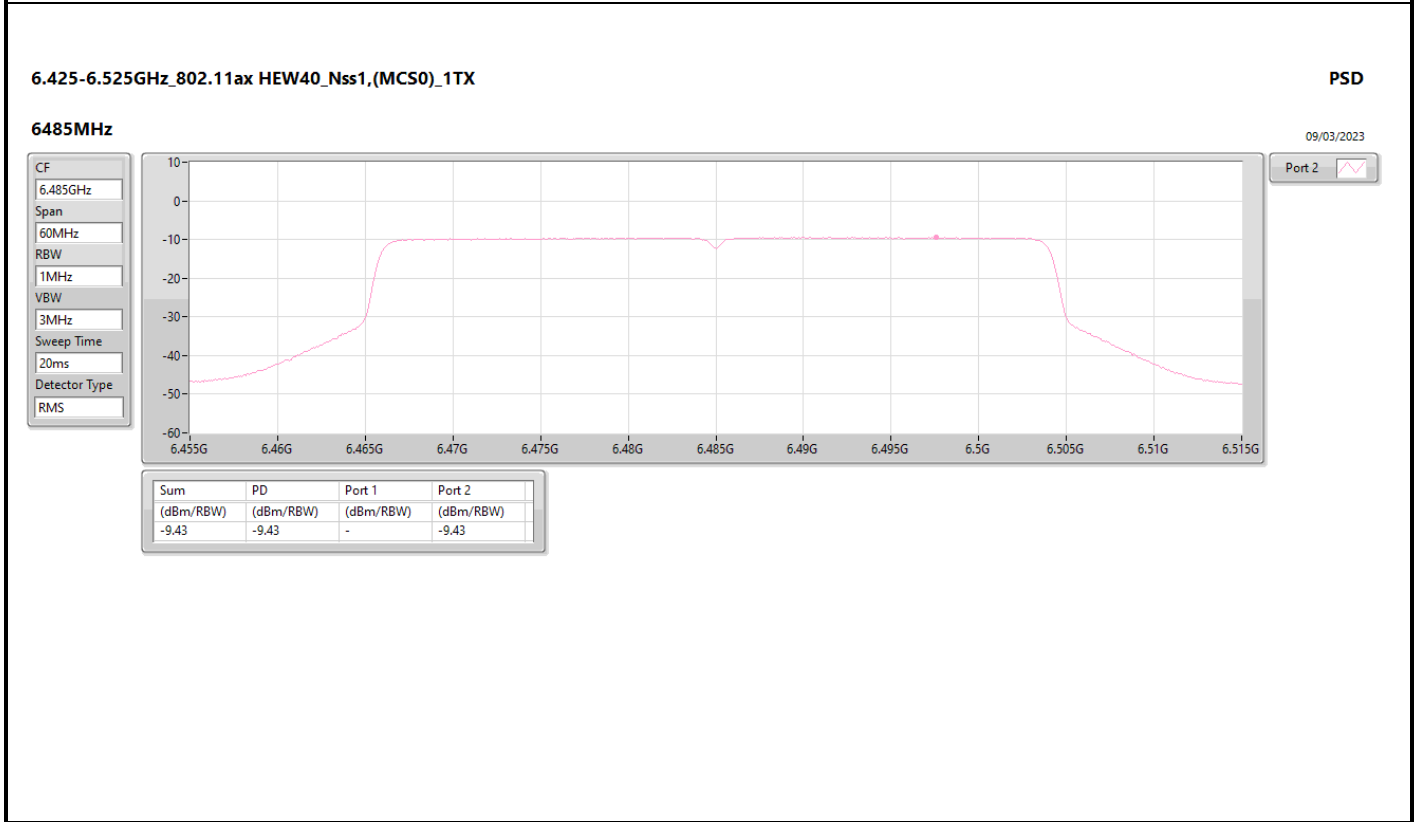

DG = Directional Gain; RBW = 500kHz for 5.725-5.85GHz band / 1MHz for other band;
 PD = trace bin-by-bin of each transmits port summing can be performed maximum power density; Port X = Port X Power Density;