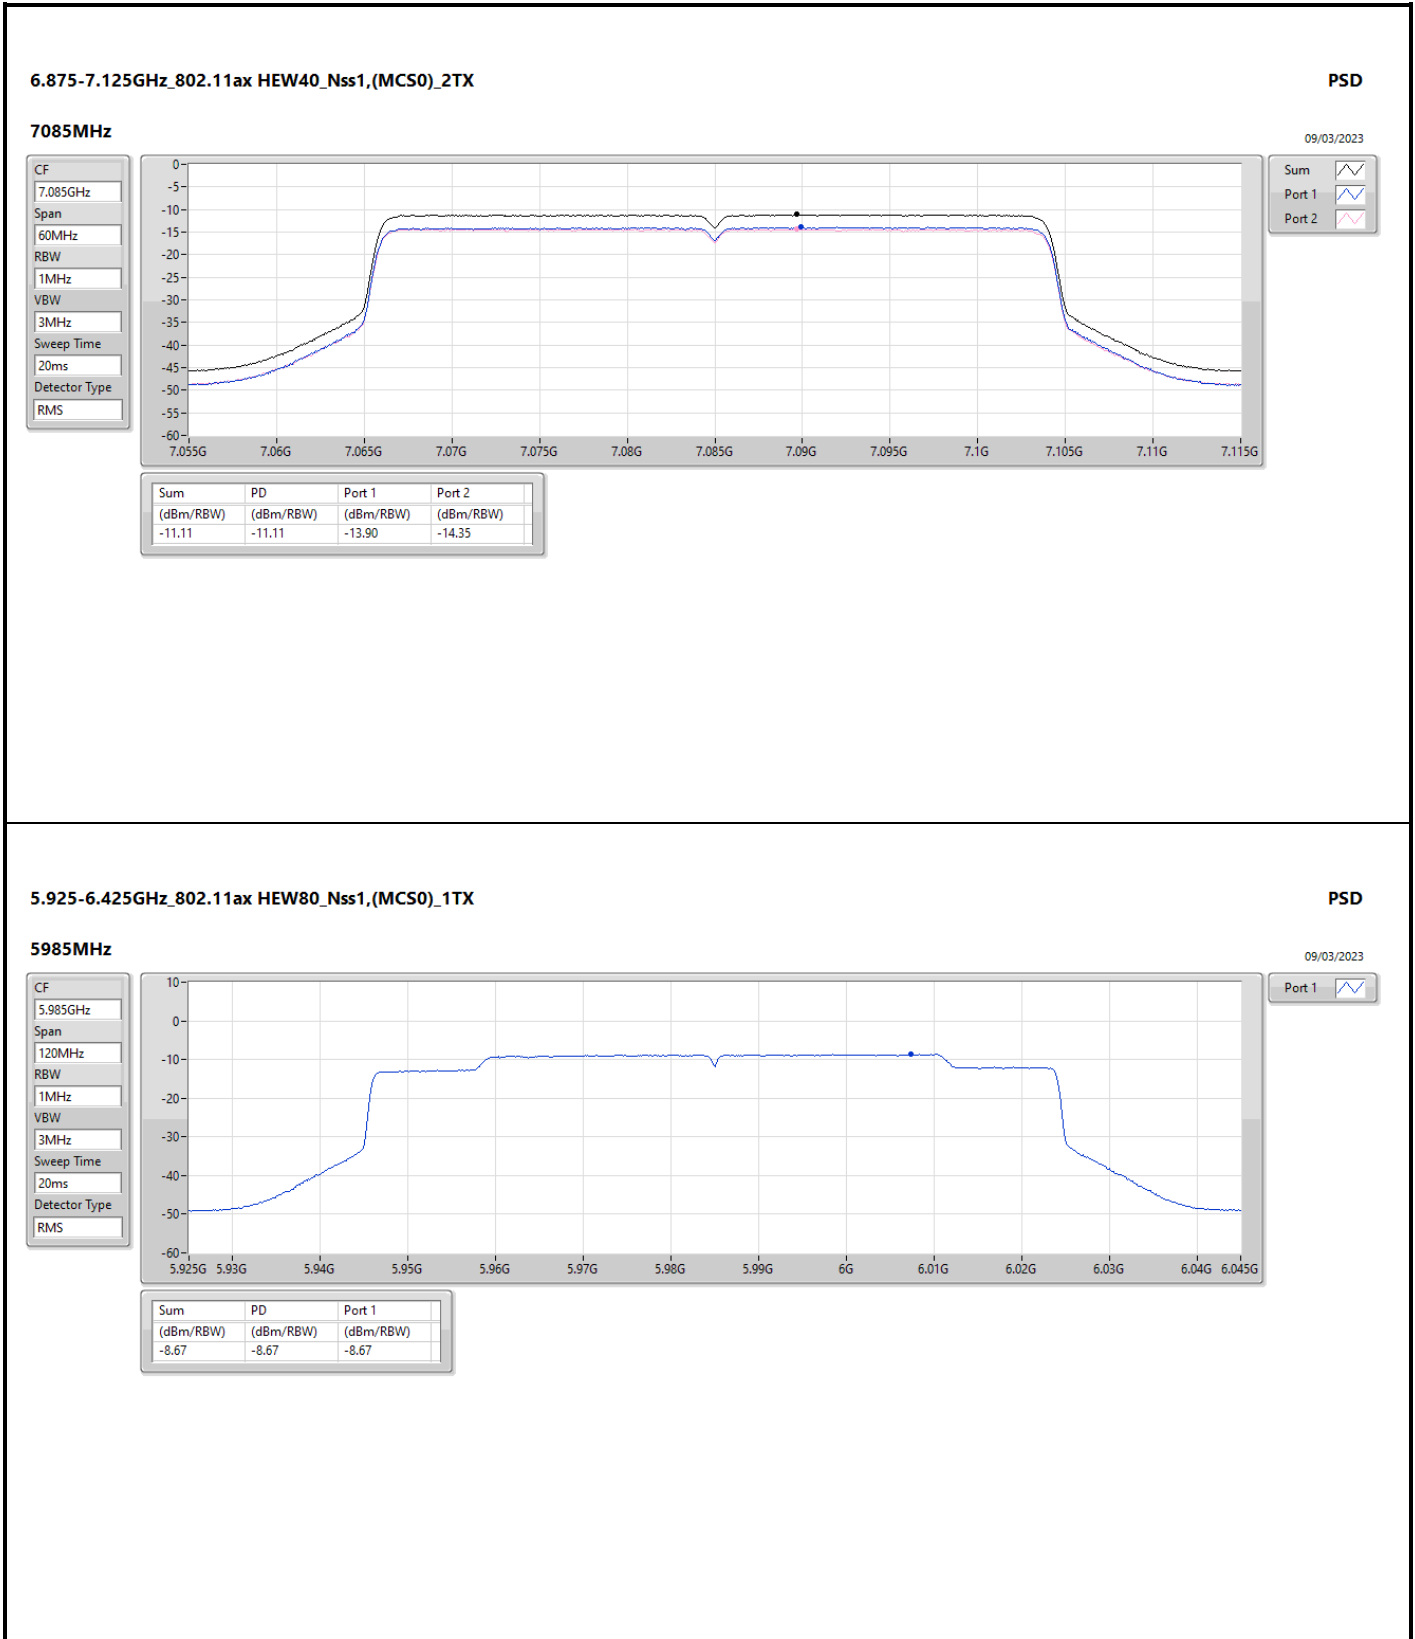

DG = Directional Gain; RBW = 500kHz for 5.725-5.85GHz band / 1MHz for other band;
 PD = trace bin-by-bin of each transmits port summing can be performed maximum power density; Port X = Port X Power Density;