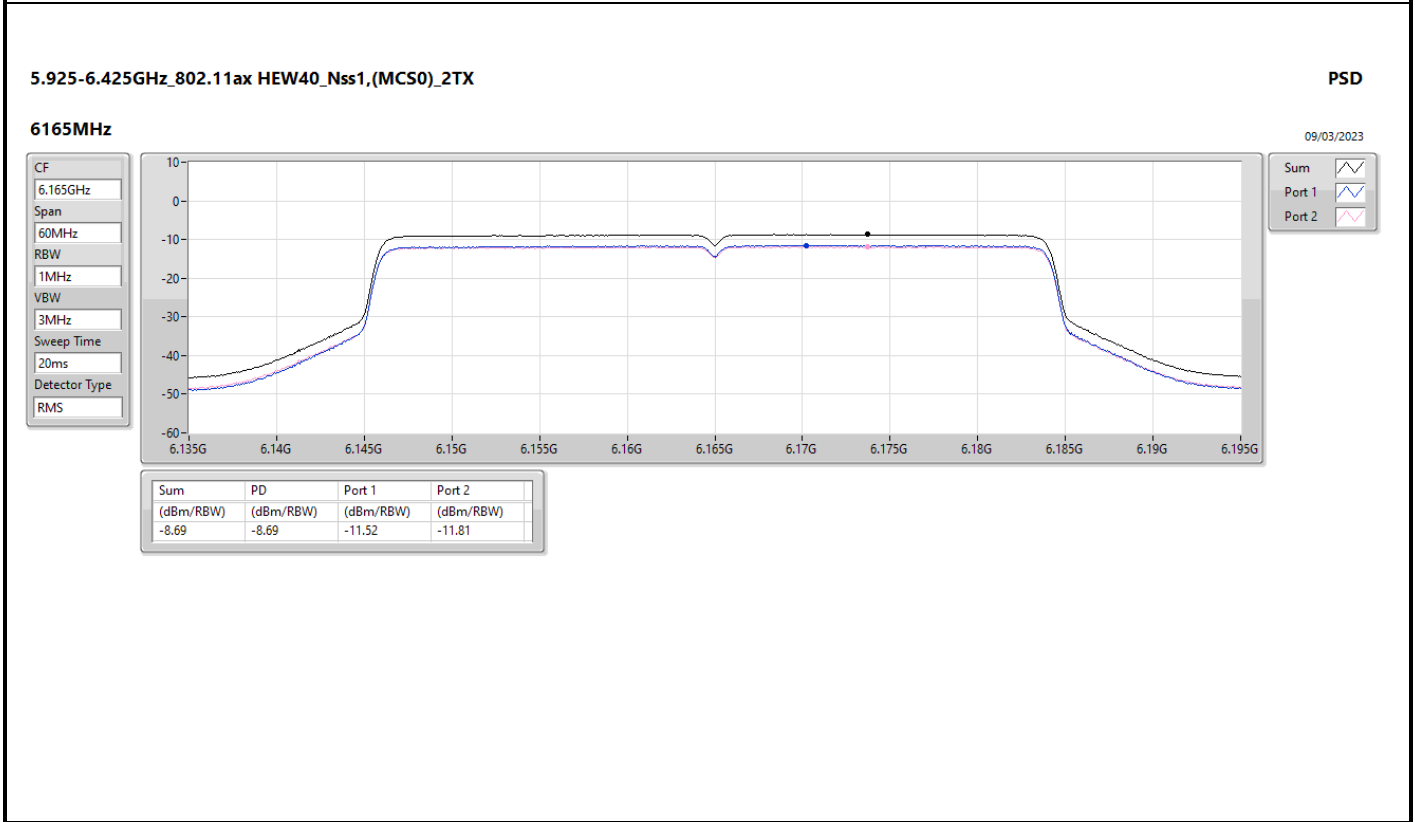

DG = Directional Gain; RBW = 500kHz for 5.725-5.85GHz band / 1MHz for other band;
 PD = trace bin-by-bin of each transmits port summing can be performed maximum power density; Port X = Port X Power Density;