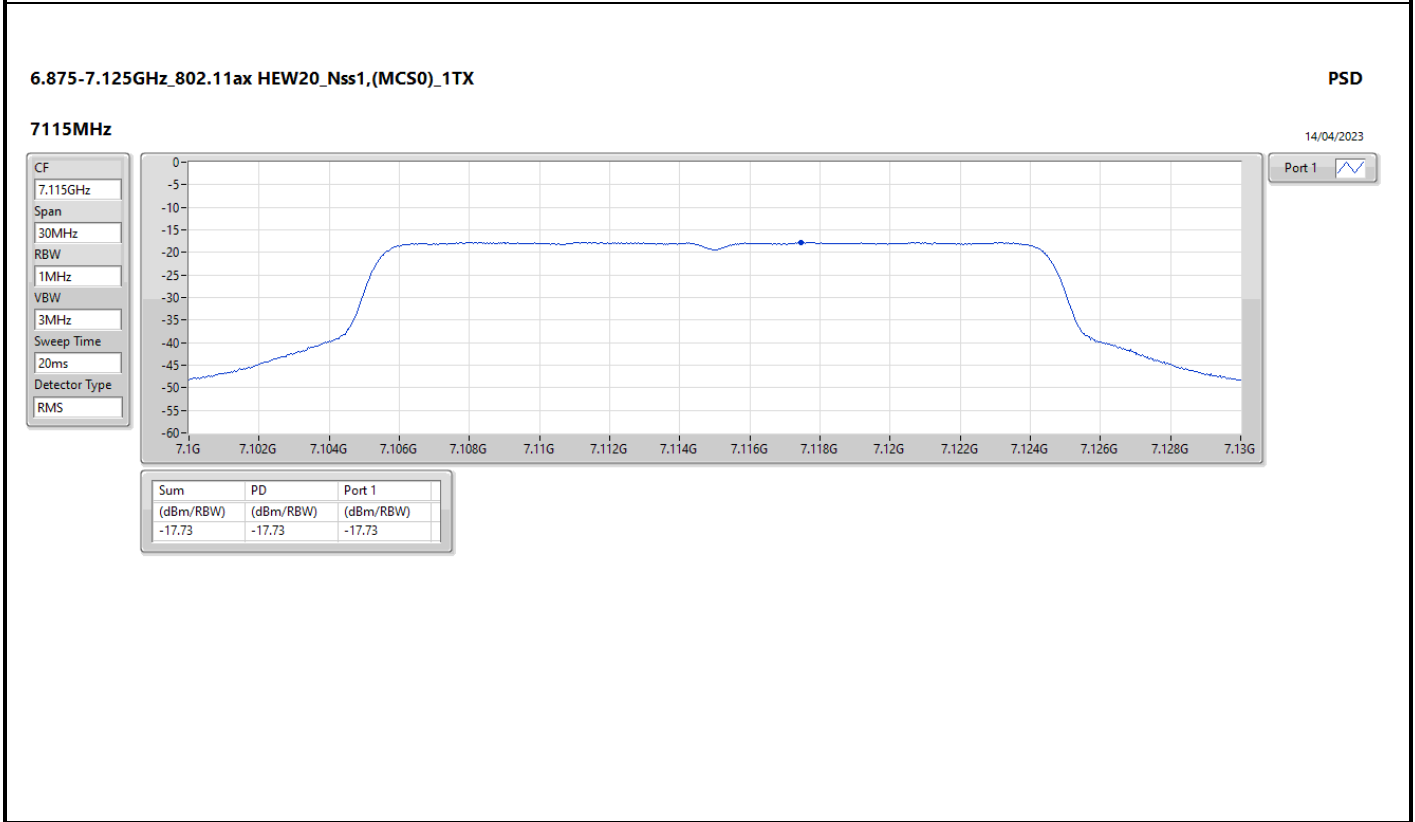

DG = Directional Gain; RBW = 500kHz for 5.725-5.85GHz band / 1MHz for other band;
 PD = trace bin-by-bin of each transmits port summing can be performed maximum power density; Port X = Port X Power Density;