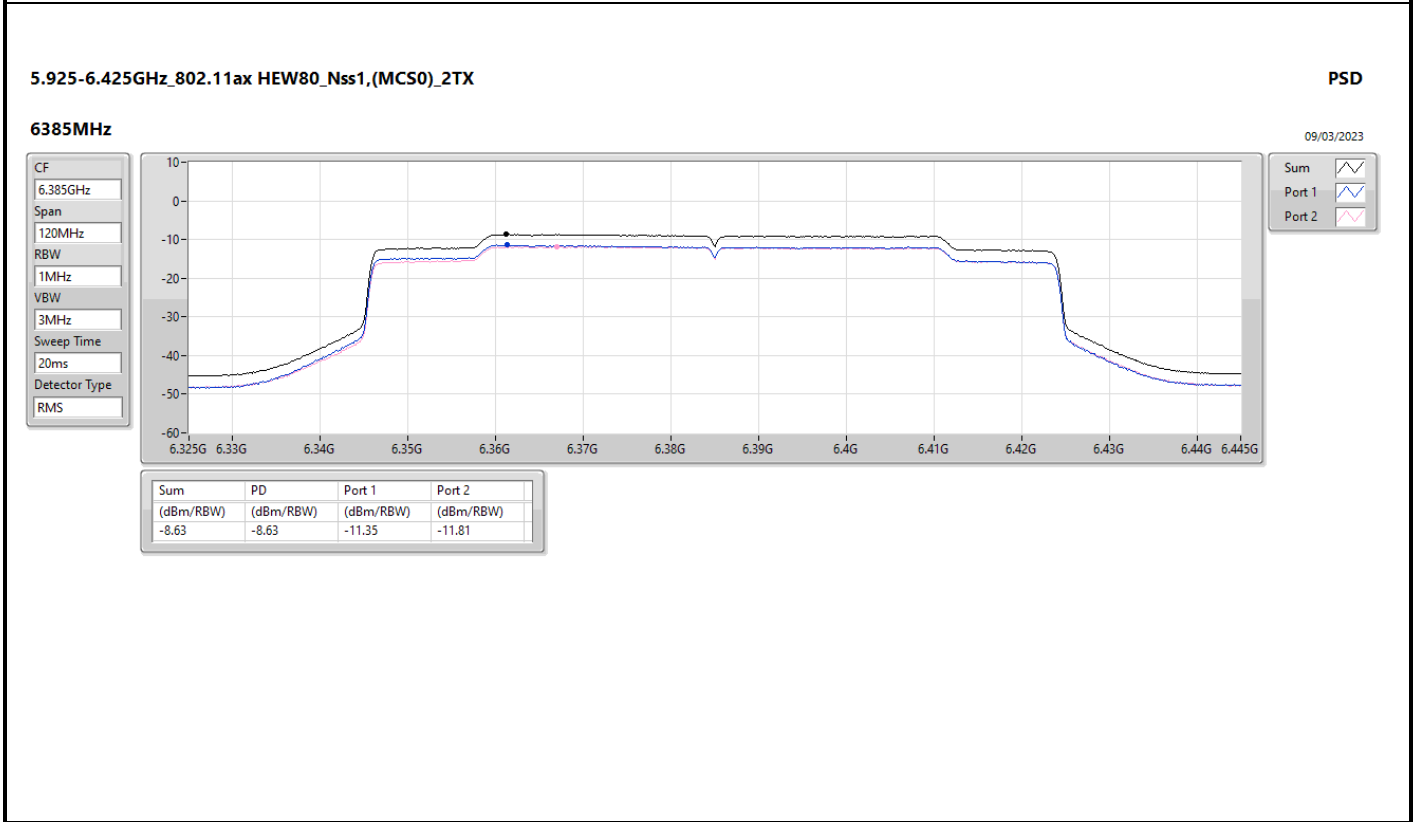

DG = Directional Gain; RBW = 500kHz for 5.725-5.85GHz band / 1MHz for other band;
 PD = trace bin-by-bin of each transmits port summing can be performed maximum power density; Port X = Port X Power Density;