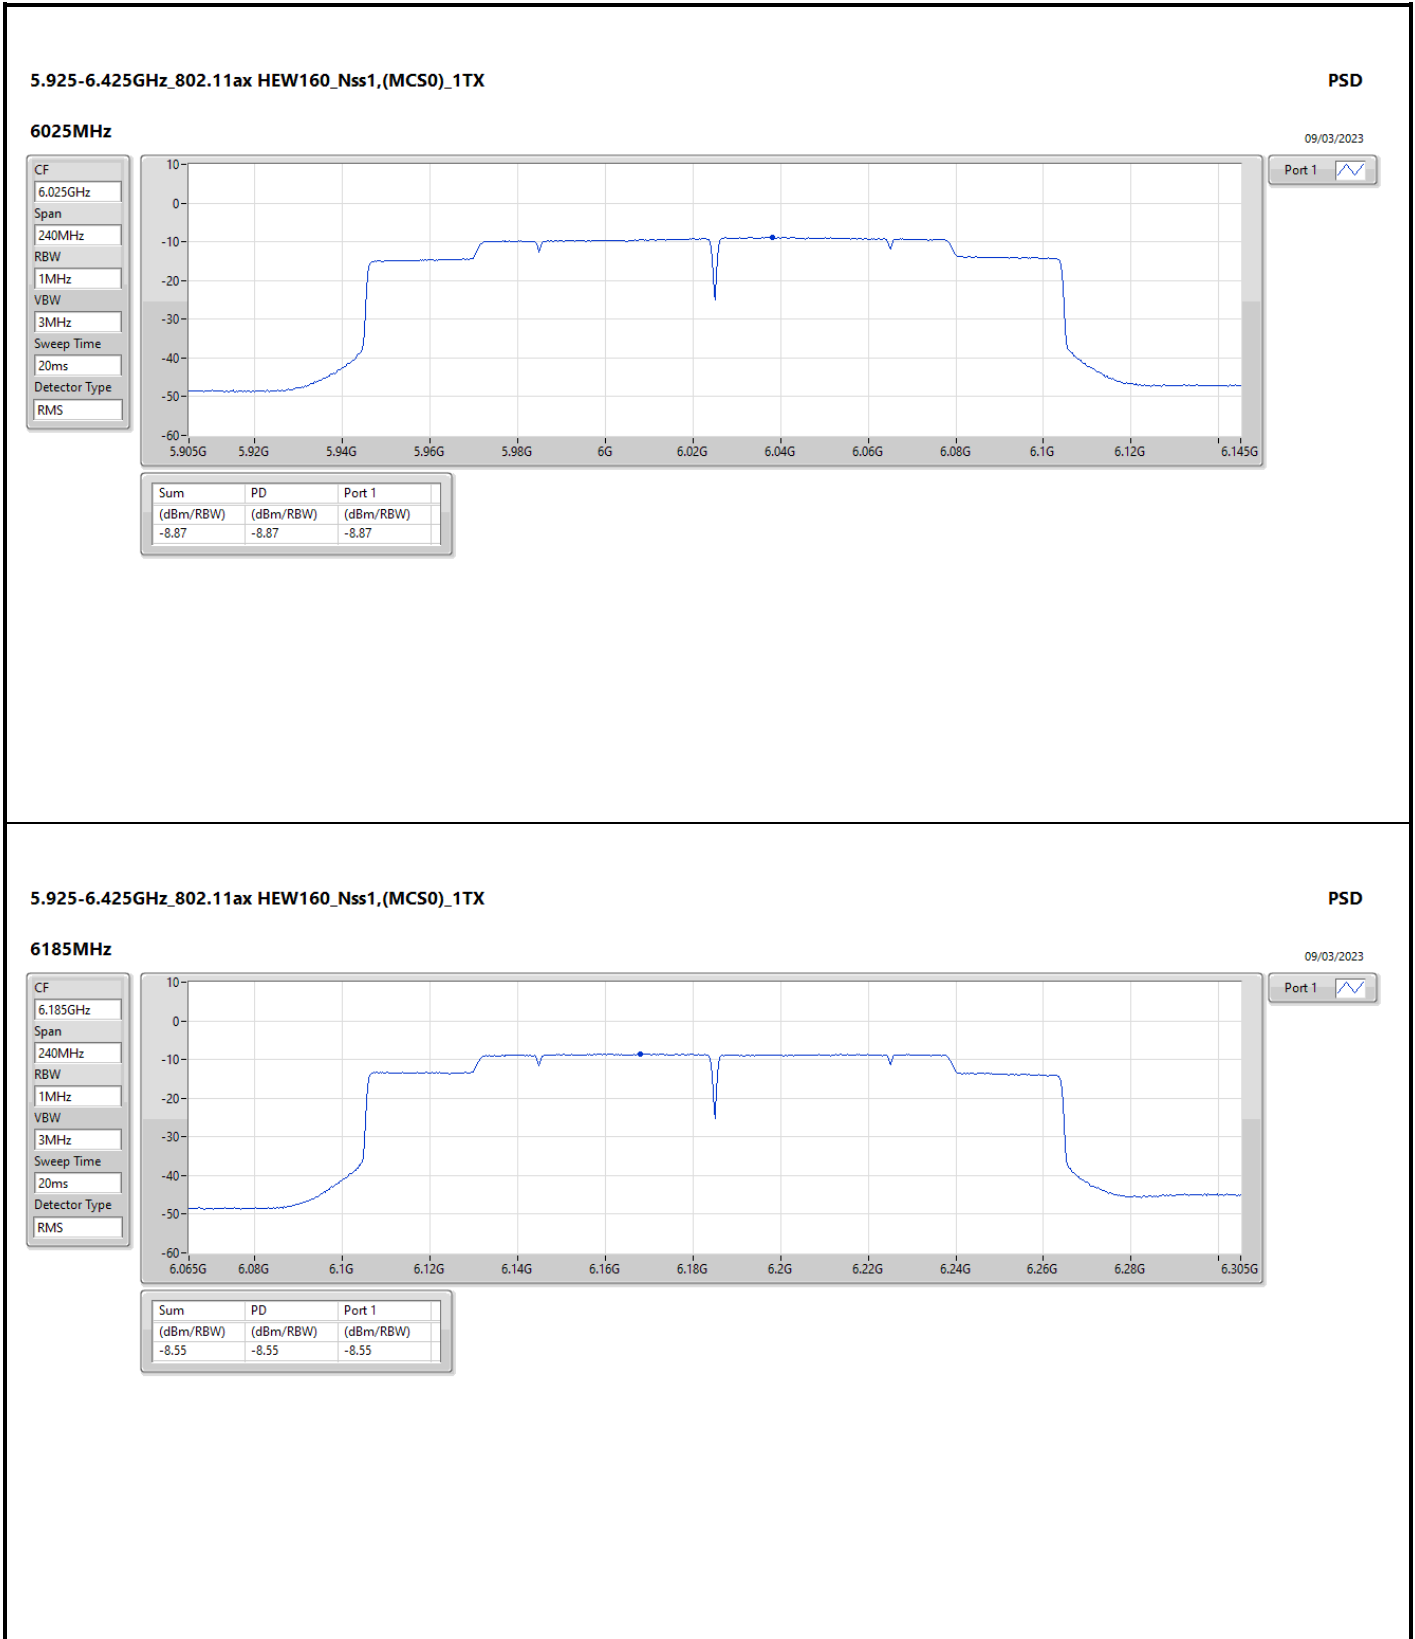

DG = Directional Gain; RBW = 500kHz for 5.725-5.85GHz band / 1MHz for other band;
 PD = trace bin-by-bin of each transmits port summing can be performed maximum power density; Port X = Port X Power Density;