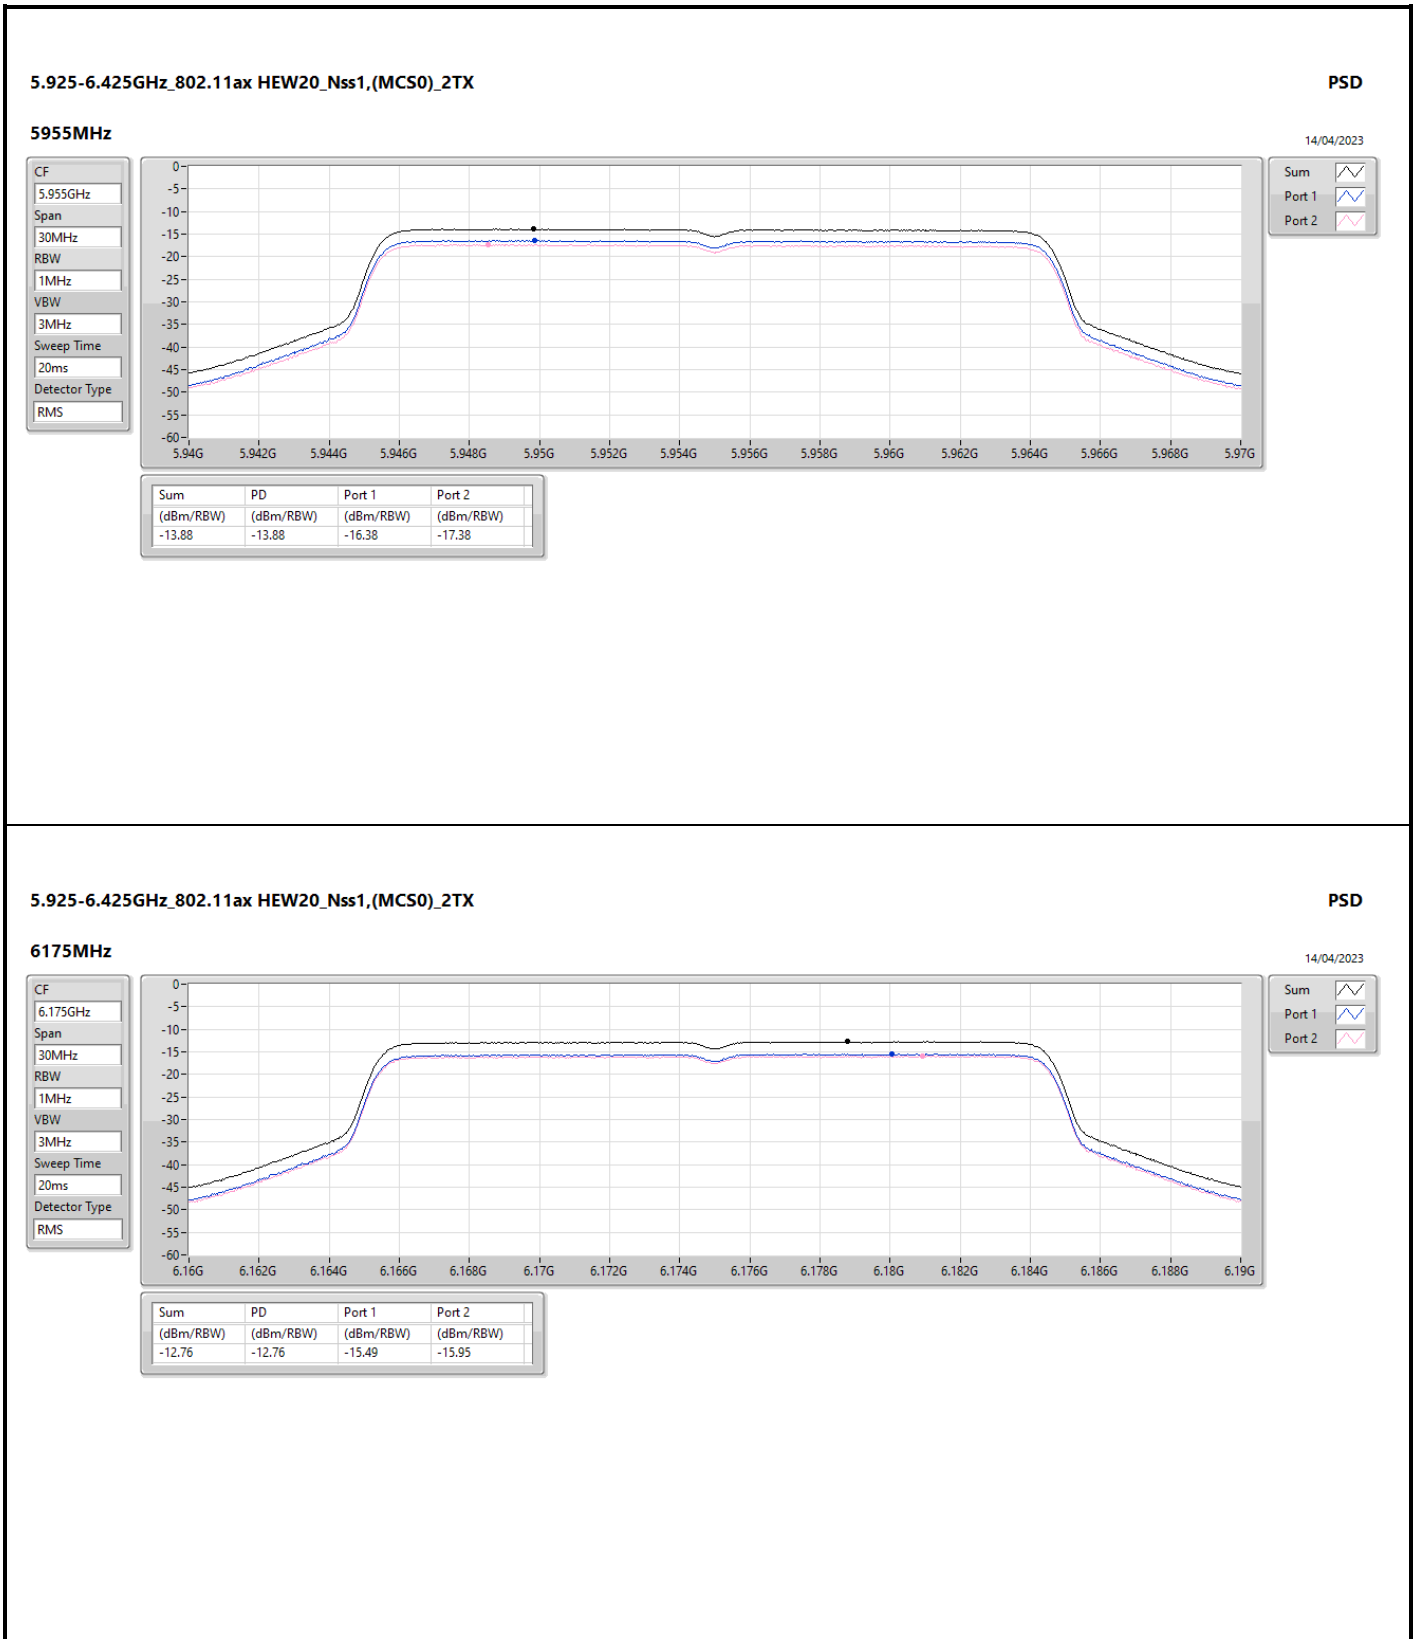

DG = Directional Gain; RBW = 500kHz for 5.725-5.85GHz band / 1MHz for other band;
 PD = trace bin-by-bin of each transmits port summing can be performed maximum power density; Port X = Port X Power Density;