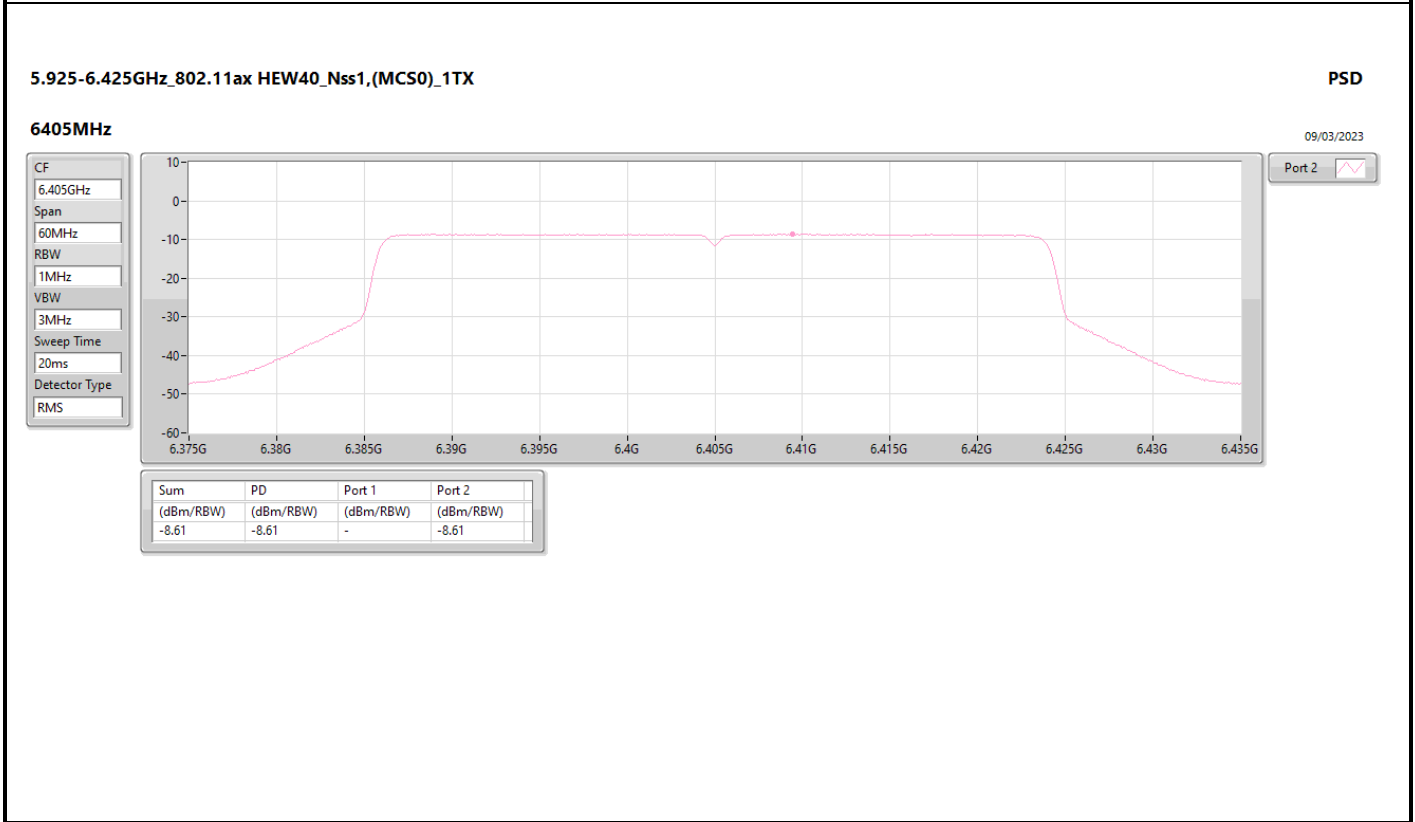

DG = Directional Gain; RBW = 500kHz for 5.725-5.85GHz band / 1MHz for other band;
 PD = trace bin-by-bin of each transmits port summing can be performed maximum power density; Port X = Port X Power Density;