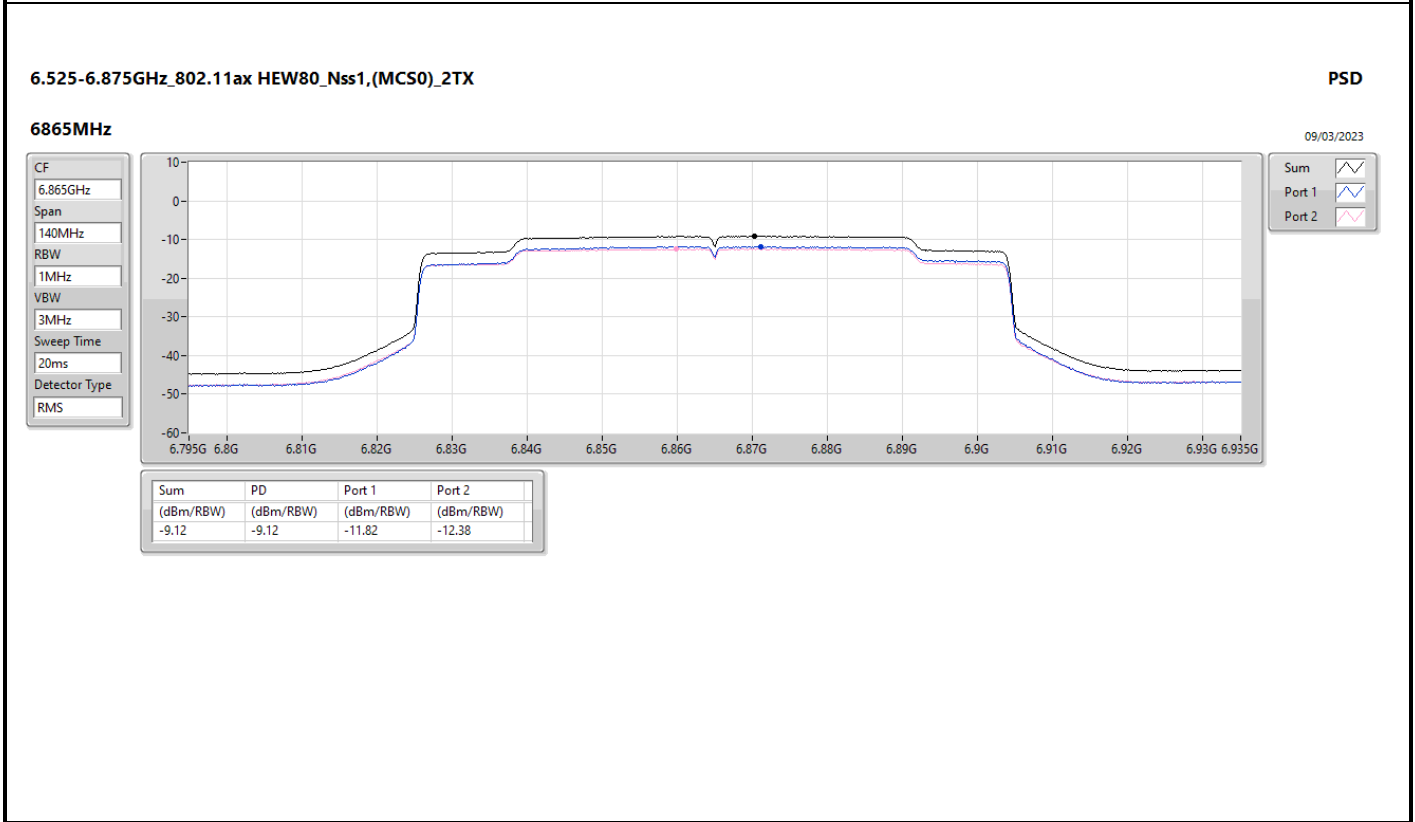

DG = Directional Gain; RBW = 500kHz for 5.725-5.85GHz band / 1MHz for other band;
 PD = trace bin-by-bin of each transmits port summing can be performed maximum power density; Port X = Port X Power Density;