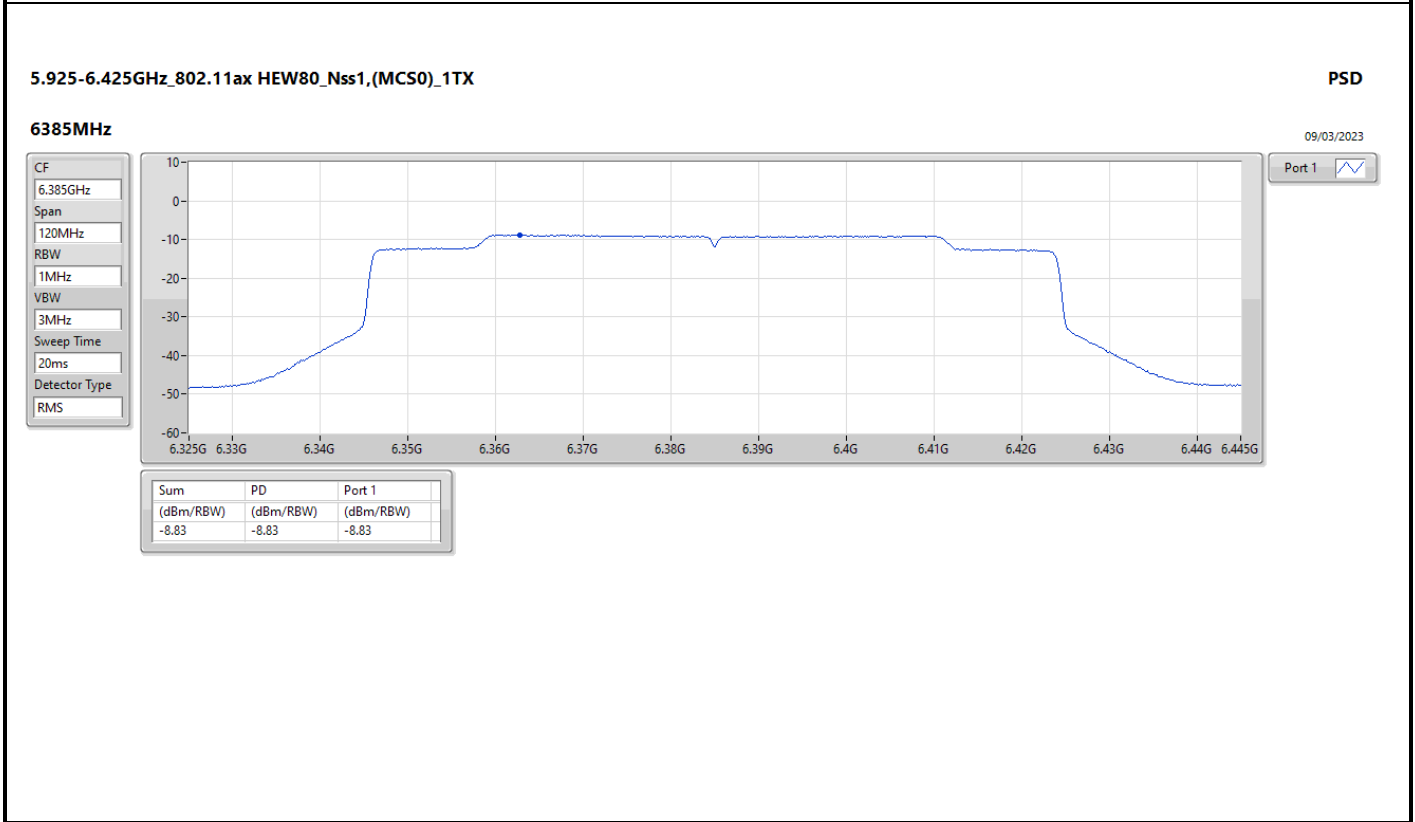

DG = Directional Gain; RBW = 500kHz for 5.725-5.85GHz band / 1MHz for other band;
 PD = trace bin-by-bin of each transmits port summing can be performed maximum power density; Port X = Port X Power Density;