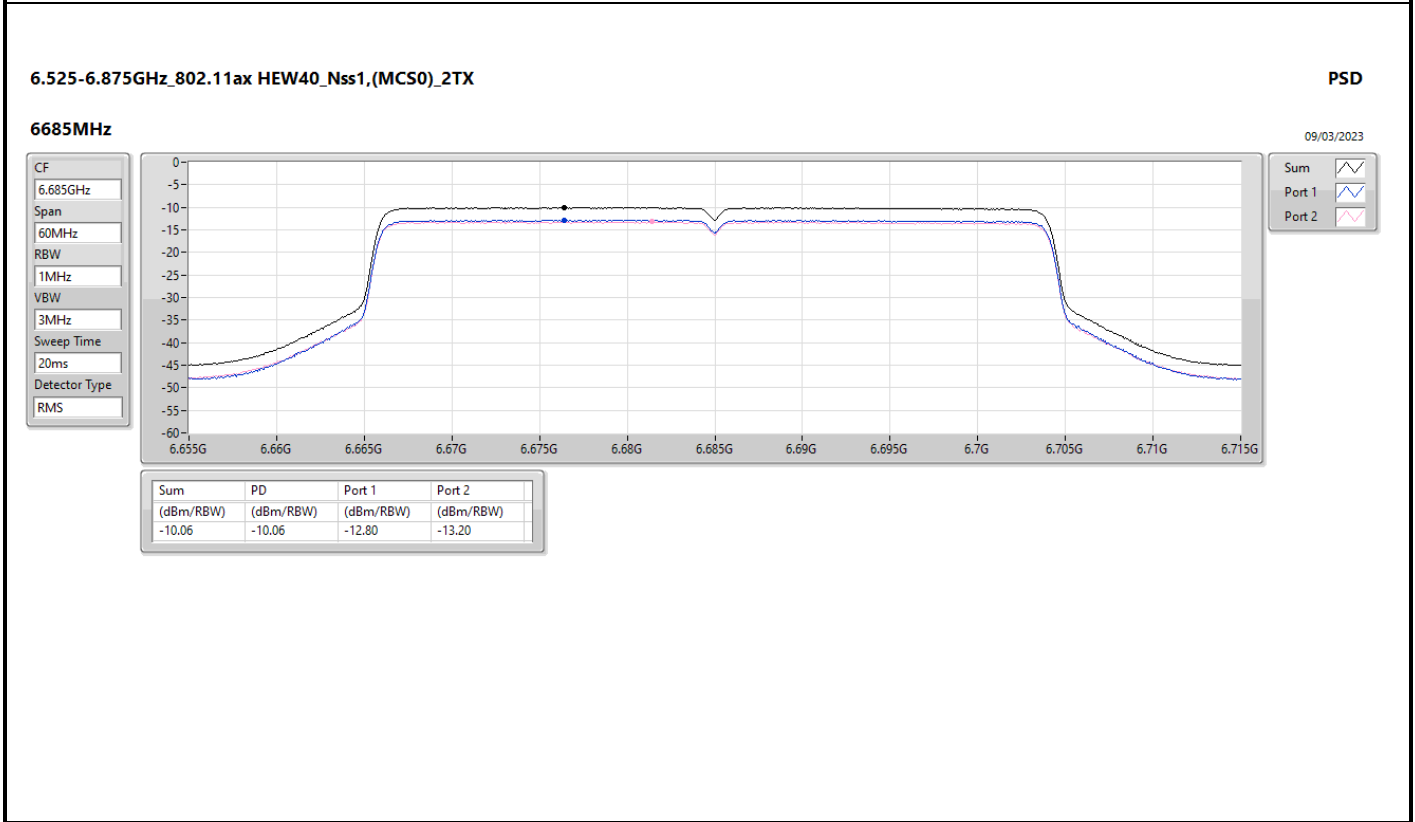

DG = Directional Gain; RBW = 500kHz for 5.725-5.85GHz band / 1MHz for other band;
 PD = trace bin-by-bin of each transmits port summing can be performed maximum power density; Port X = Port X Power Density;