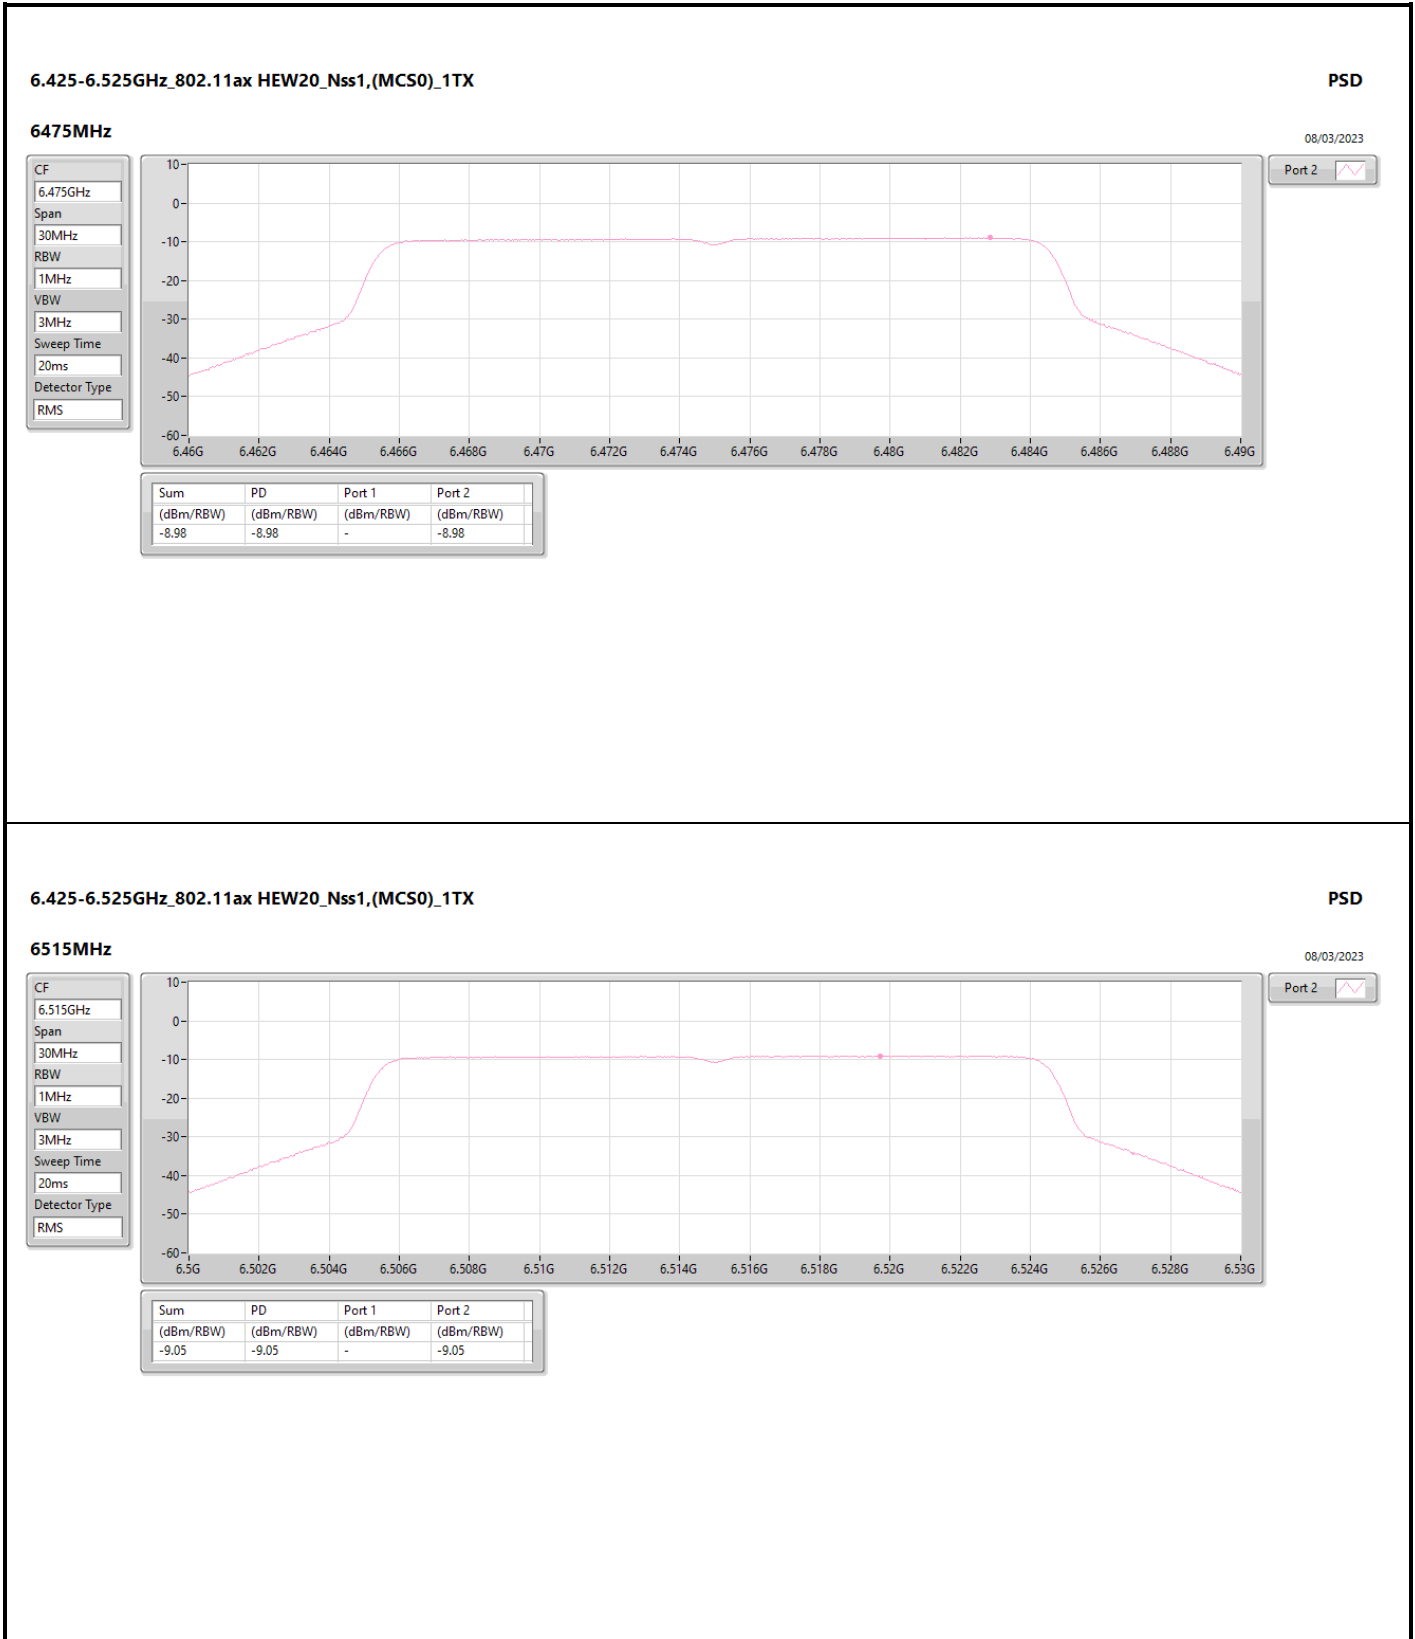

DG = Directional Gain; RBW = 500kHz for 5.725-5.85GHz band / 1MHz for other band;
 PD = trace bin-by-bin of each transmits port summing can be performed maximum power density; Port X = Port X Power Density;