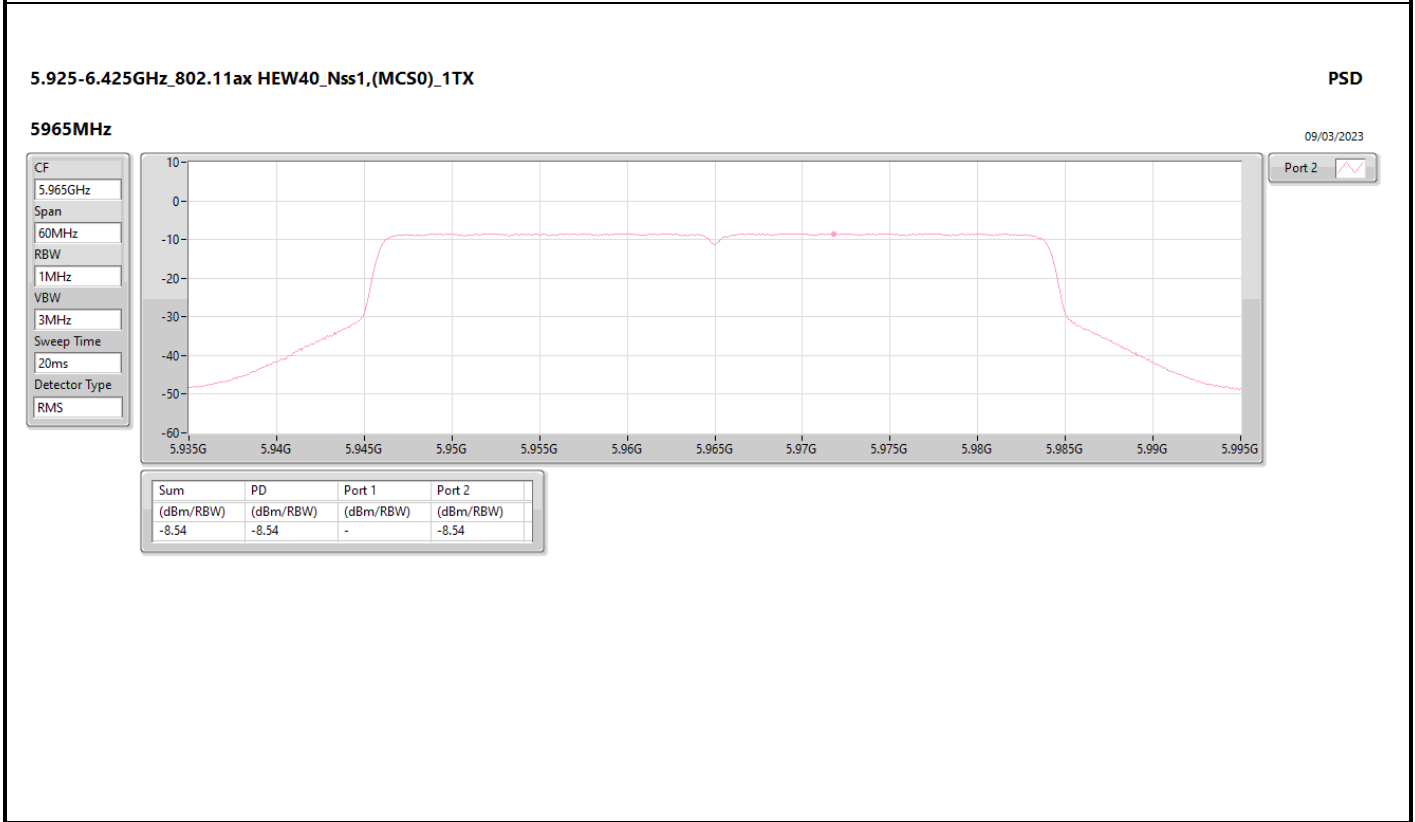

DG = Directional Gain; RBW = 500kHz for 5.725-5.85GHz band / 1MHz for other band;
 PD = trace bin-by-bin of each transmits port summing can be performed maximum power density; Port X = Port X Power Density;