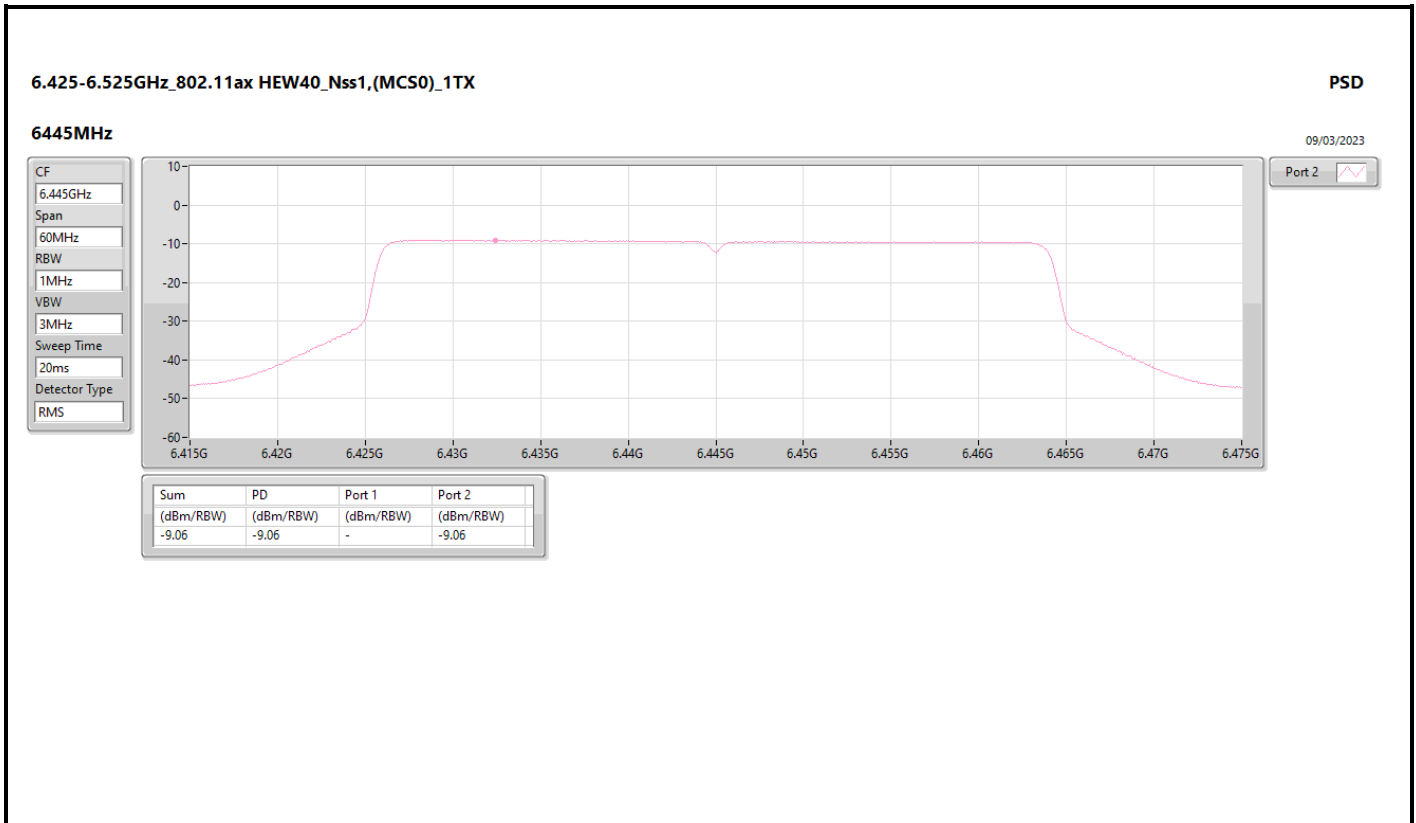

DG = Directional Gain; RBW = 500kHz for 5.725-5.85GHz band / 1MHz for other band;
 PD = trace bin-by-bin of each transmits port summing can be performed maximum power density; Port X = Port X Power Density;