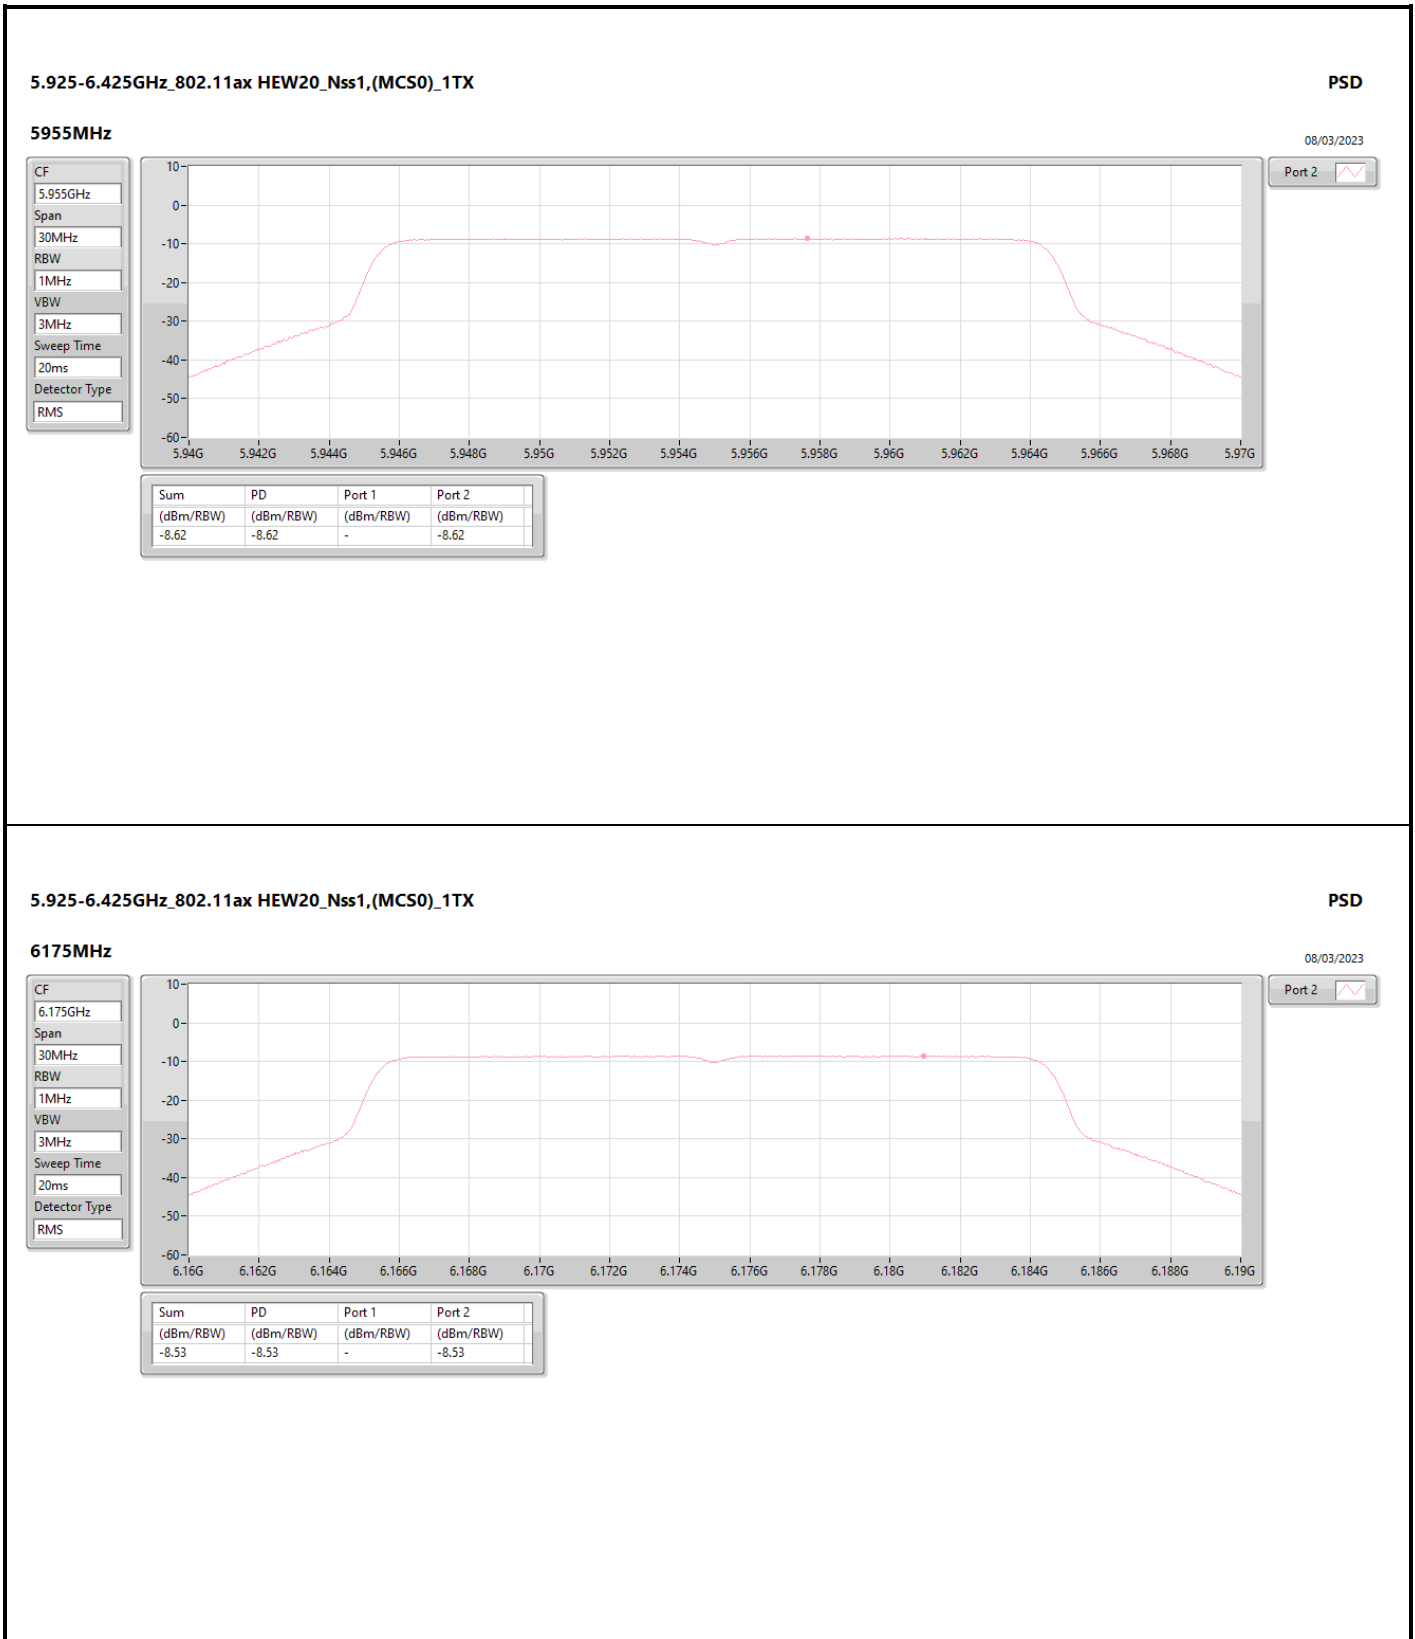

DG = Directional Gain; RBW = 500kHz for 5.725-5.85GHz band / 1MHz for other band;
 PD = trace bin-by-bin of each transmits port summing can be performed maximum power density; Port X = Port X Power Density;