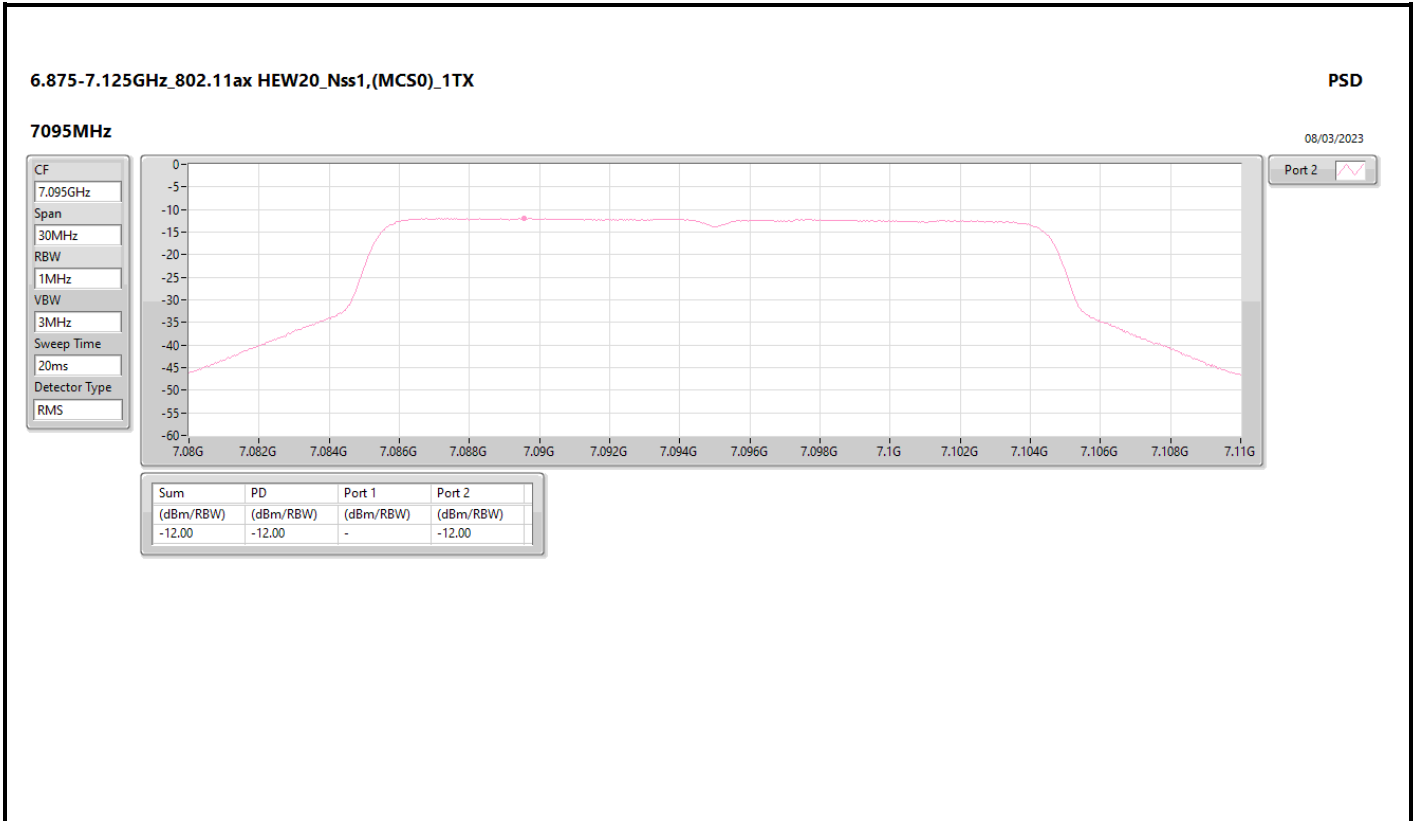

DG = Directional Gain; RBW = 500kHz for 5.725-5.85GHz band / 1MHz for other band;
 PD = trace bin-by-bin of each transmits port summing can be performed maximum power density; Port X = Port X Power Density;