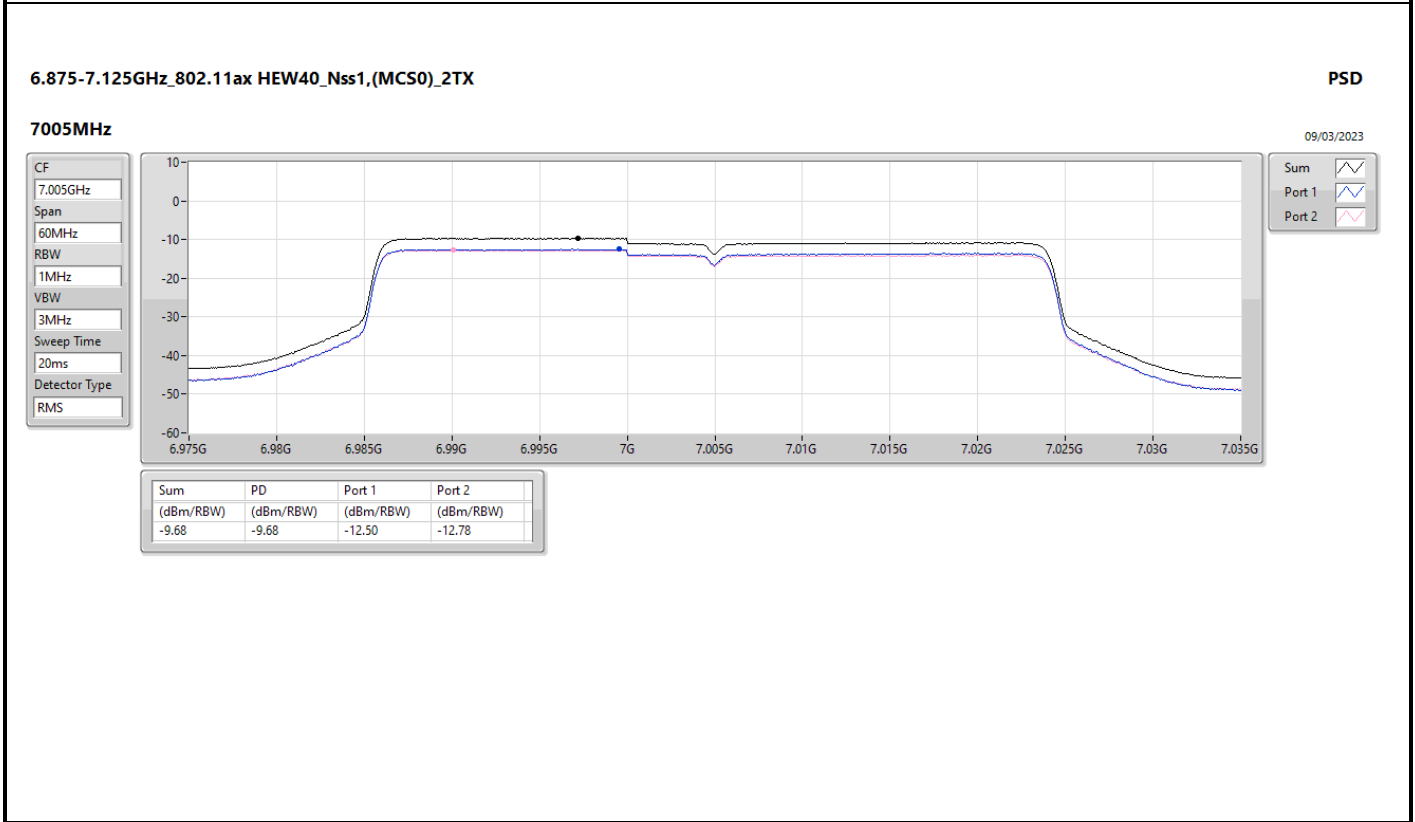

DG = Directional Gain; RBW = 500kHz for 5.725-5.85GHz band / 1MHz for other band;
 PD = trace bin-by-bin of each transmits port summing can be performed maximum power density; Port X = Port X Power Density;