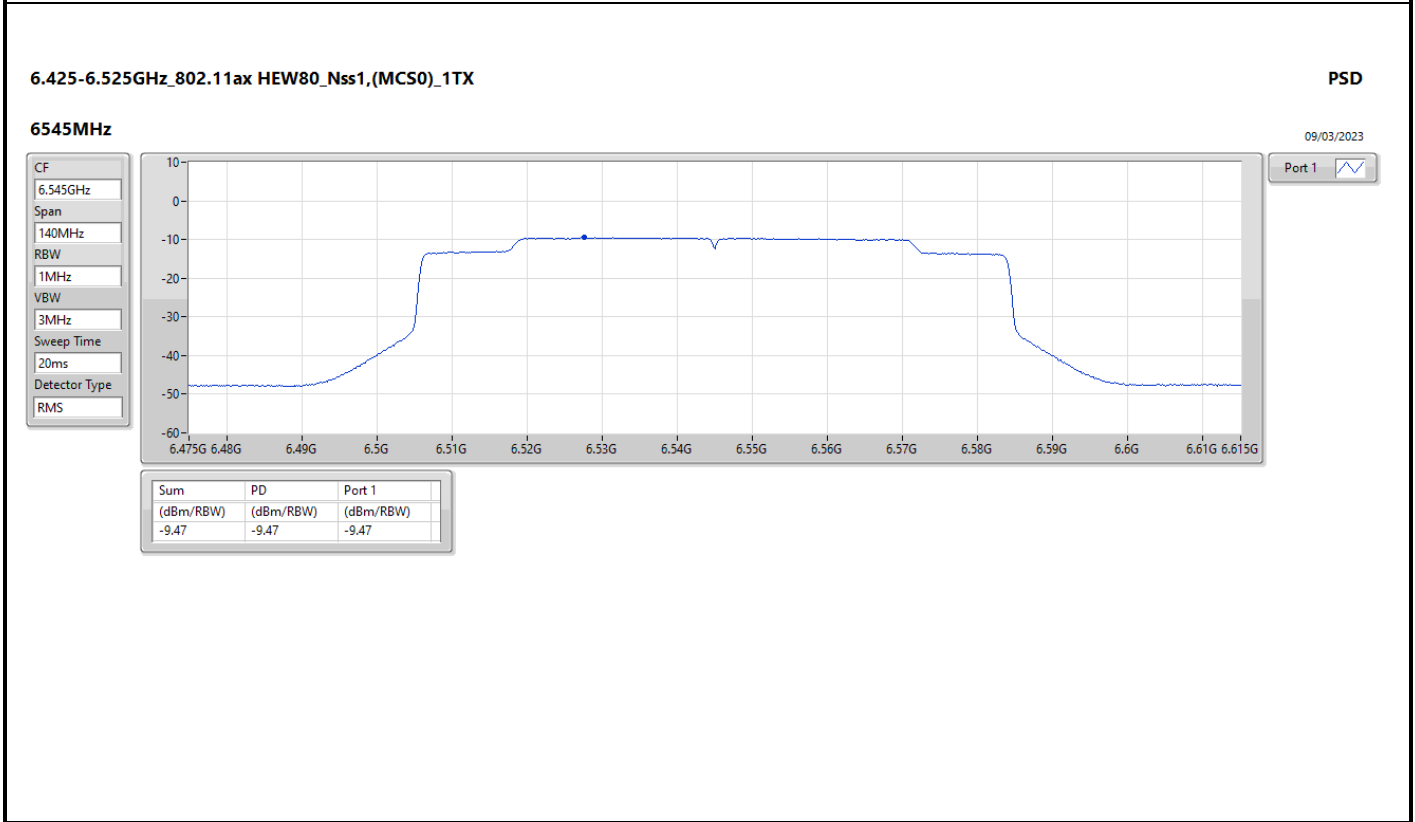

DG = Directional Gain; RBW = 500kHz for 5.725-5.85GHz band / 1MHz for other band;
 PD = trace bin-by-bin of each transmits port summing can be performed maximum power density; Port X = Port X Power Density;