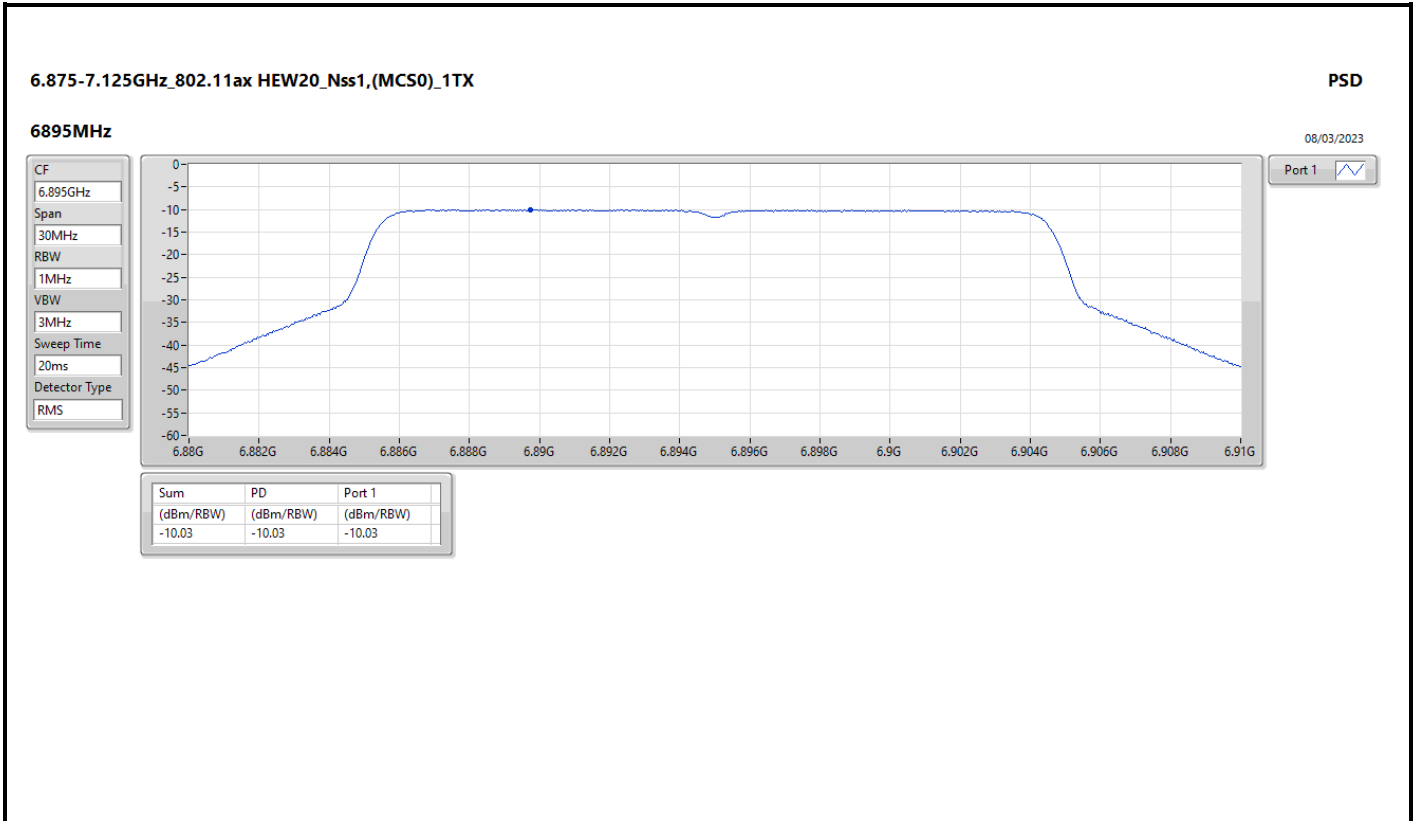

DG = Directional Gain; RBW = 500kHz for 5.725-5.85GHz band / 1MHz for other band;
 PD = trace bin-by-bin of each transmits port summing can be performed maximum power density; Port X = Port X Power Density;