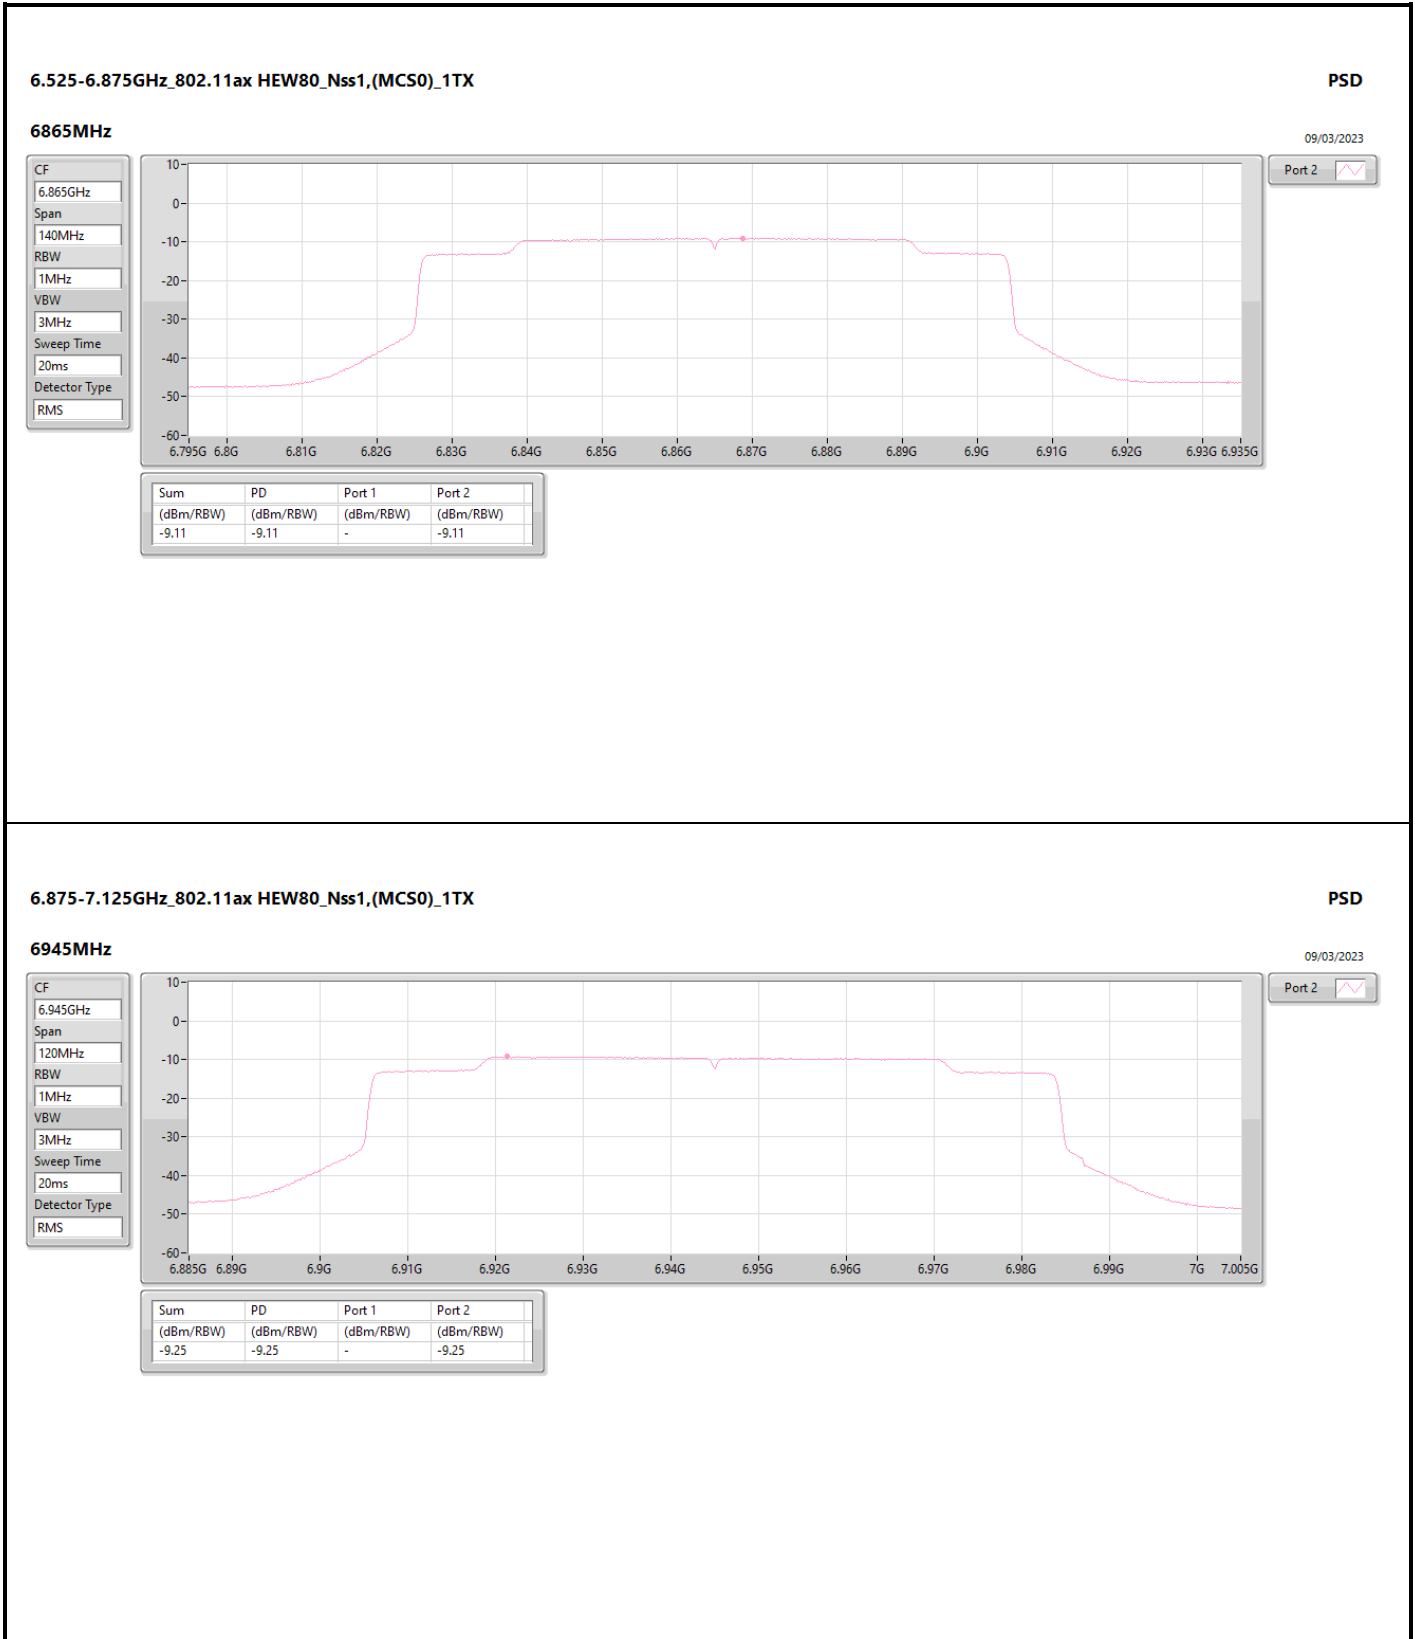

DG = Directional Gain; RBW = 500kHz for 5.725-5.85GHz band / 1MHz for other band;
 PD = trace bin-by-bin of each transmits port summing can be performed maximum power density; Port X = Port X Power Density;