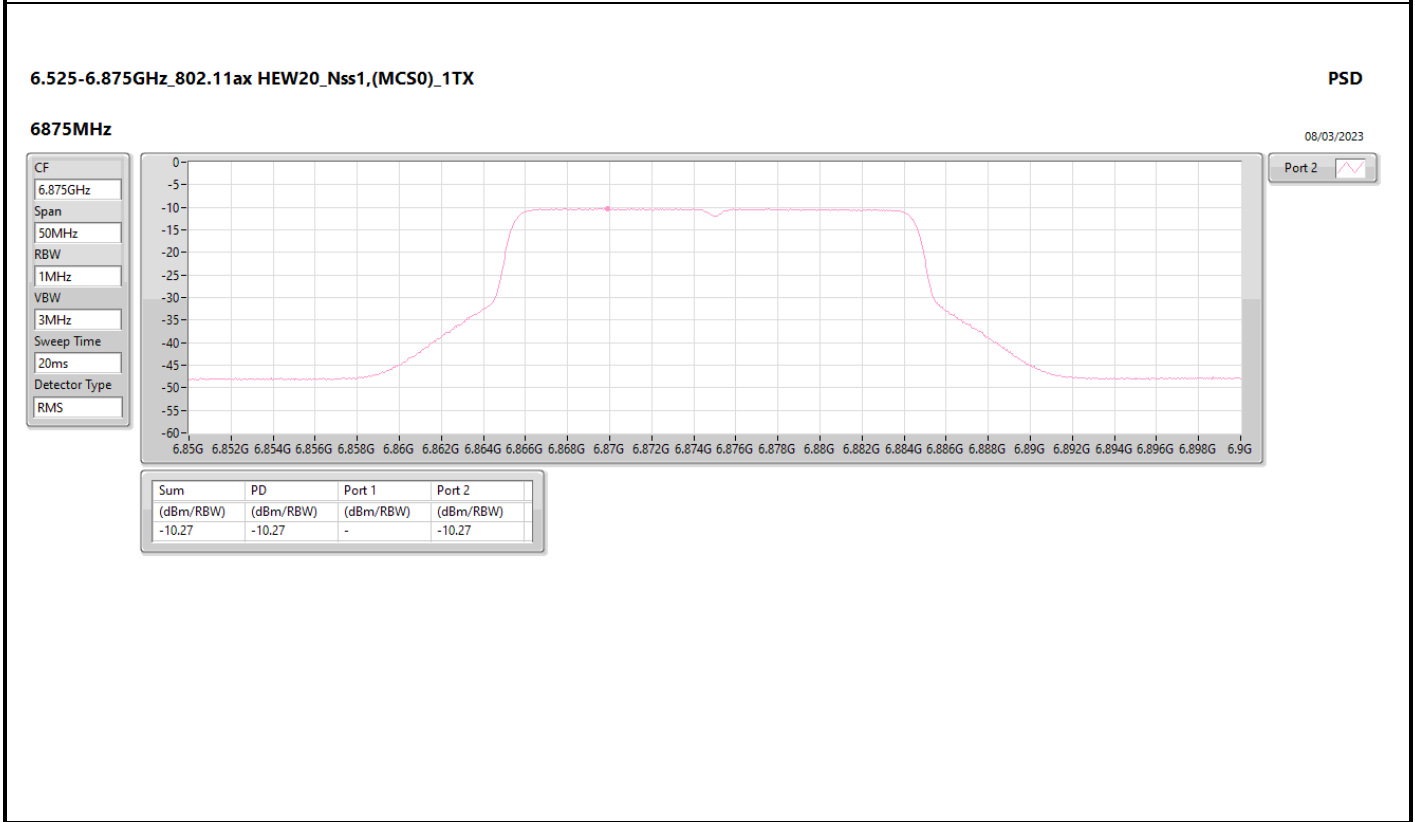

DG = Directional Gain; RBW = 500kHz for 5.725-5.85GHz band / 1MHz for other band;
 PD = trace bin-by-bin of each transmits port summing can be performed maximum power density; Port X = Port X Power Density;