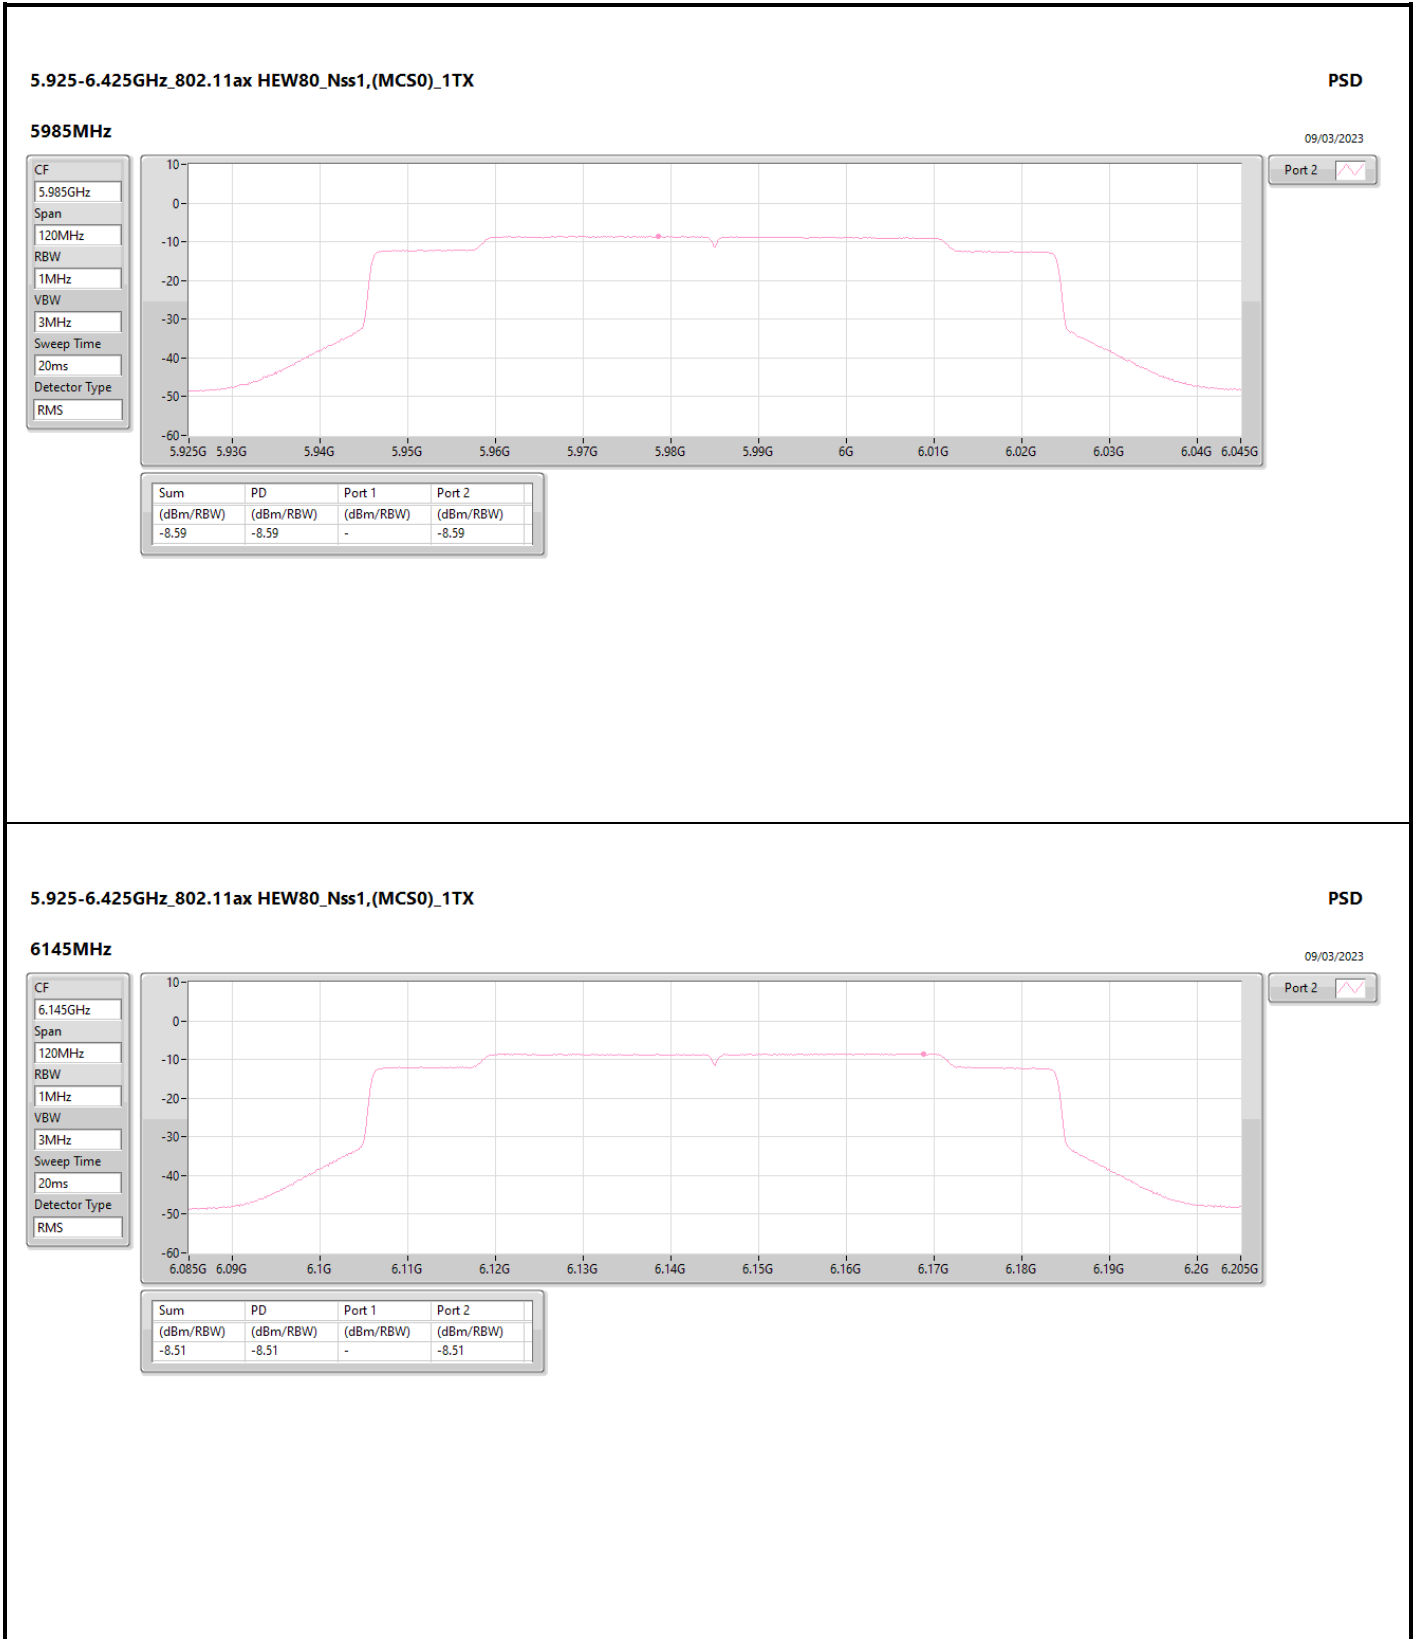

DG = Directional Gain; RBW = 500kHz for 5.725-5.85GHz band / 1MHz for other band;
 PD = trace bin-by-bin of each transmits port summing can be performed maximum power density; Port X = Port X Power Density;