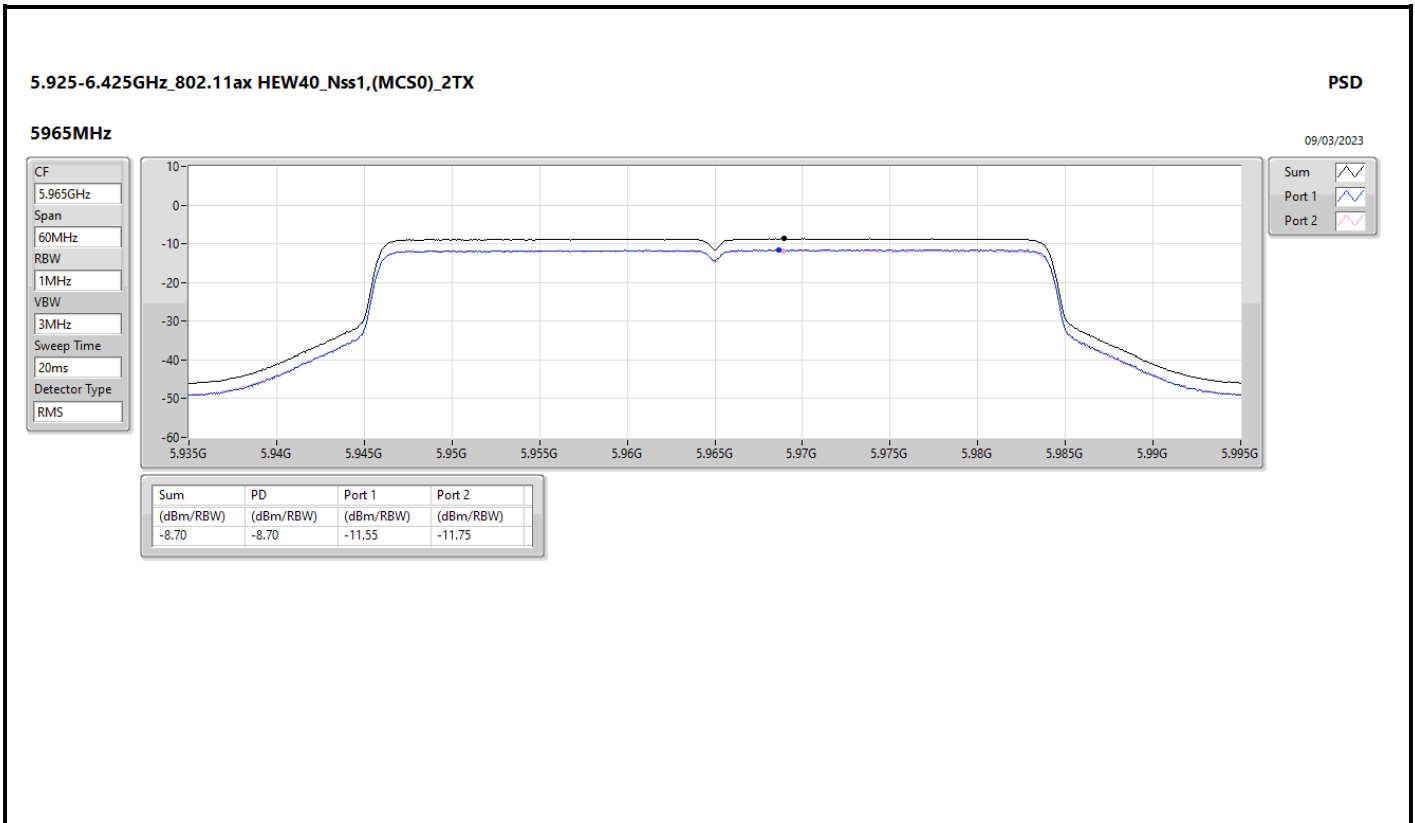

DG = Directional Gain; RBW = 500kHz for 5.725-5.85GHz band / 1MHz for other band;
 PD = trace bin-by-bin of each transmits port summing can be performed maximum power density; Port X = Port X Power Density;