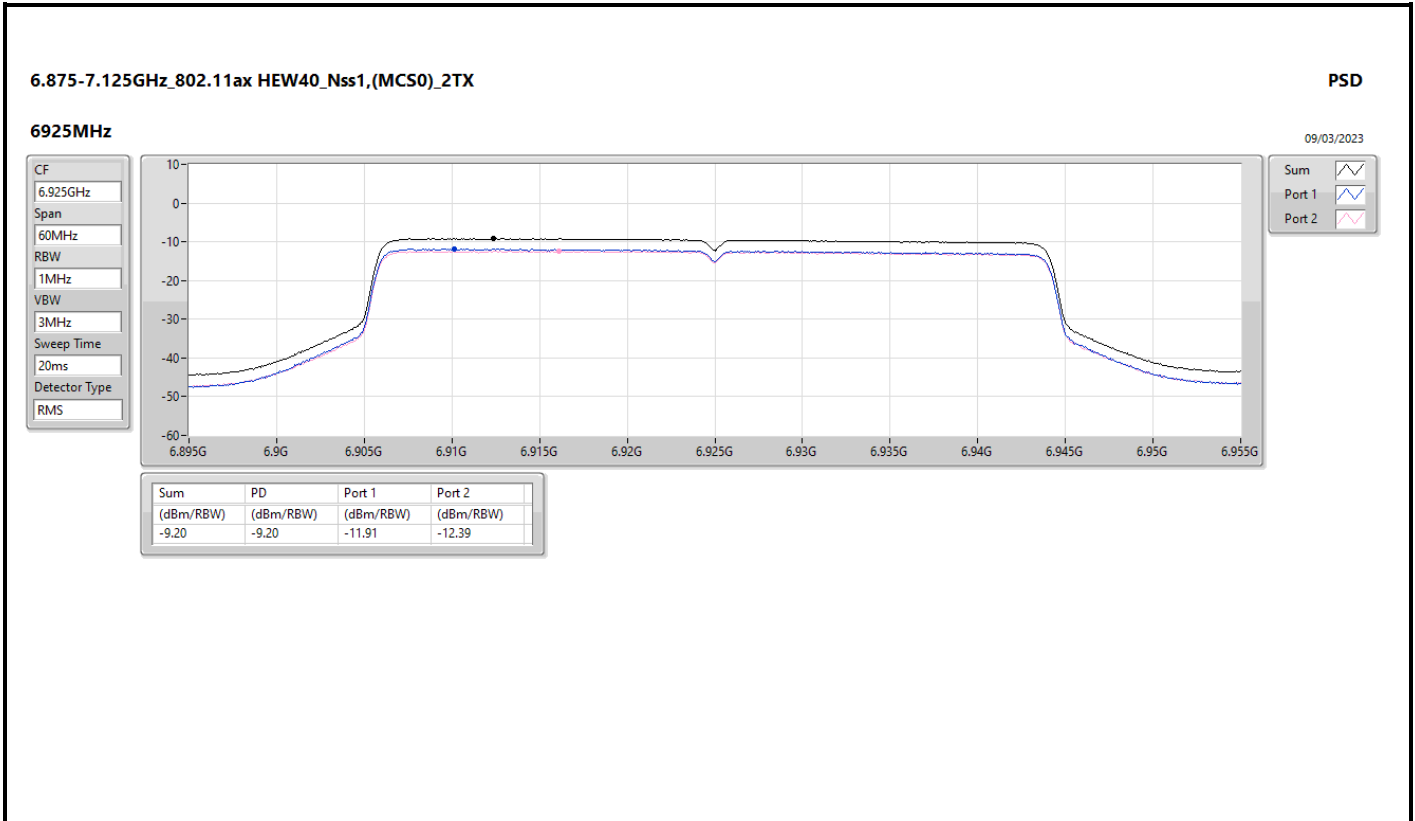

DG = Directional Gain; RBW = 500kHz for 5.725-5.85GHz band / 1MHz for other band;
 PD = trace bin-by-bin of each transmits port summing can be performed maximum power density; Port X = Port X Power Density;