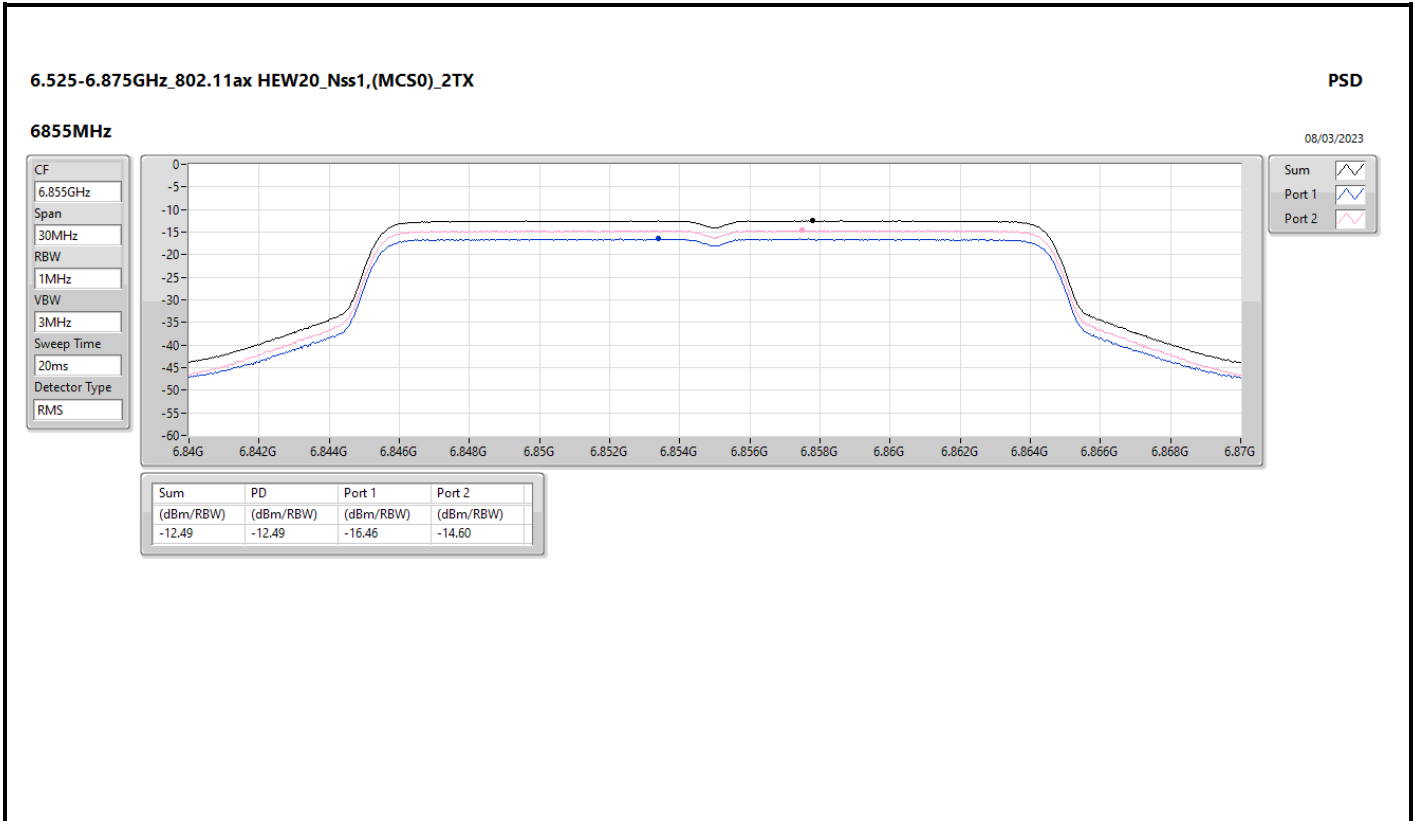

DG = Directional Gain; RBW = 500kHz for 5.725-5.85GHz band / 1MHz for other band;
 PD = trace bin-by-bin of each transmits port summing can be performed maximum power density; Port X = Port X Power Density;