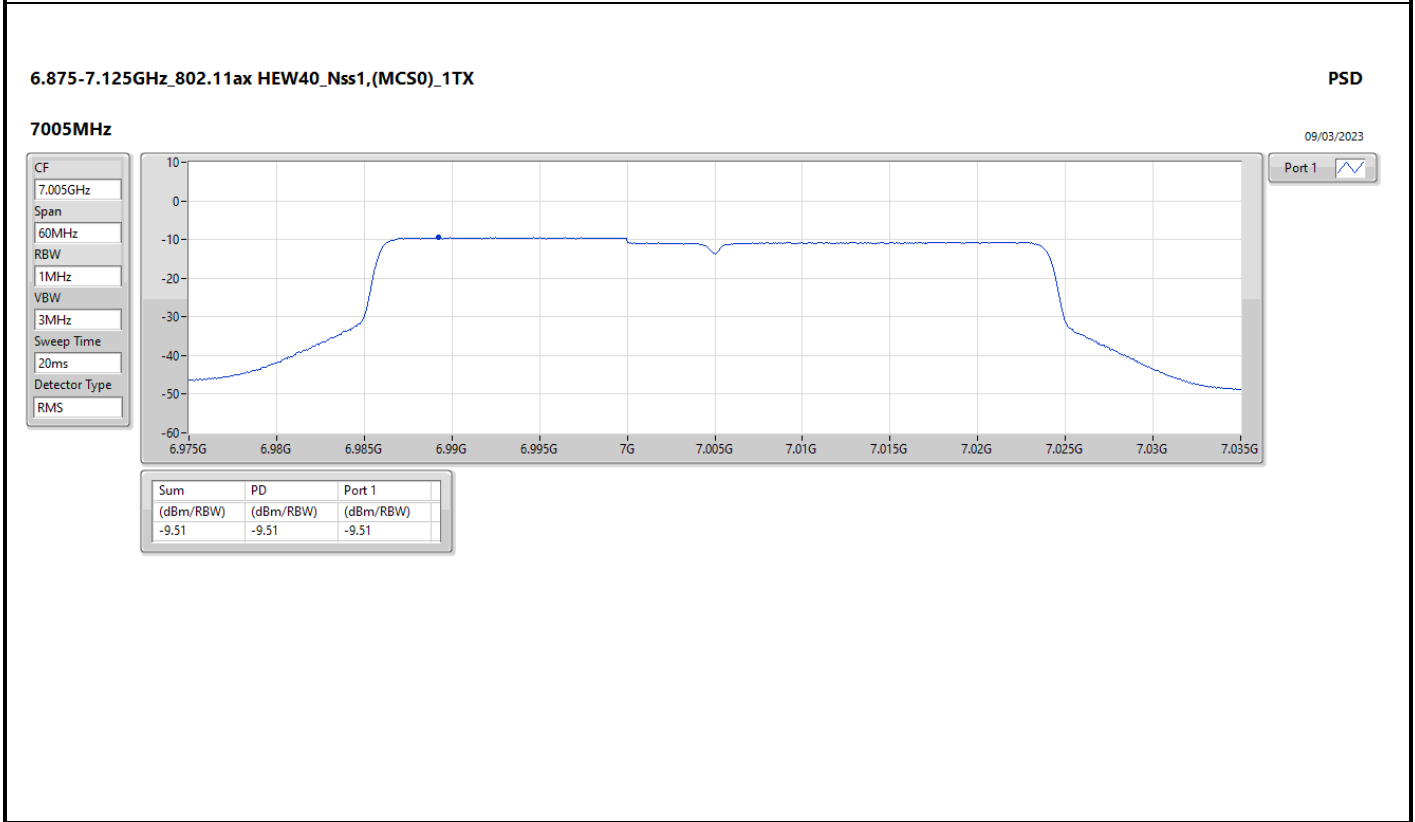

DG = Directional Gain; RBW = 500kHz for 5.725-5.85GHz band / 1MHz for other band;
 PD = trace bin-by-bin of each transmits port summing can be performed maximum power density; Port X = Port X Power Density;