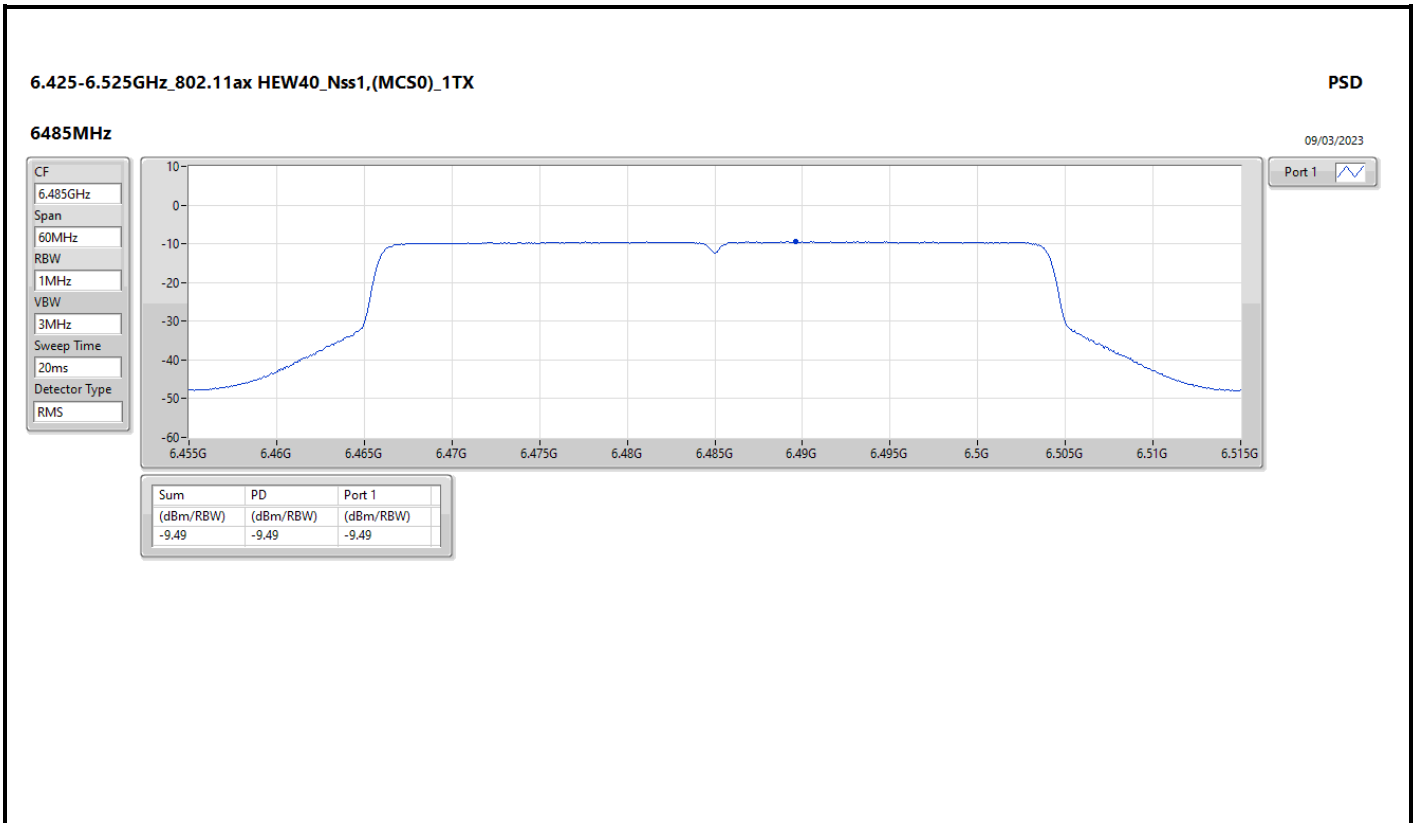

DG = Directional Gain; RBW = 500kHz for 5.725-5.85GHz band / 1MHz for other band;
 PD = trace bin-by-bin of each transmits port summing can be performed maximum power density; Port X = Port X Power Density;