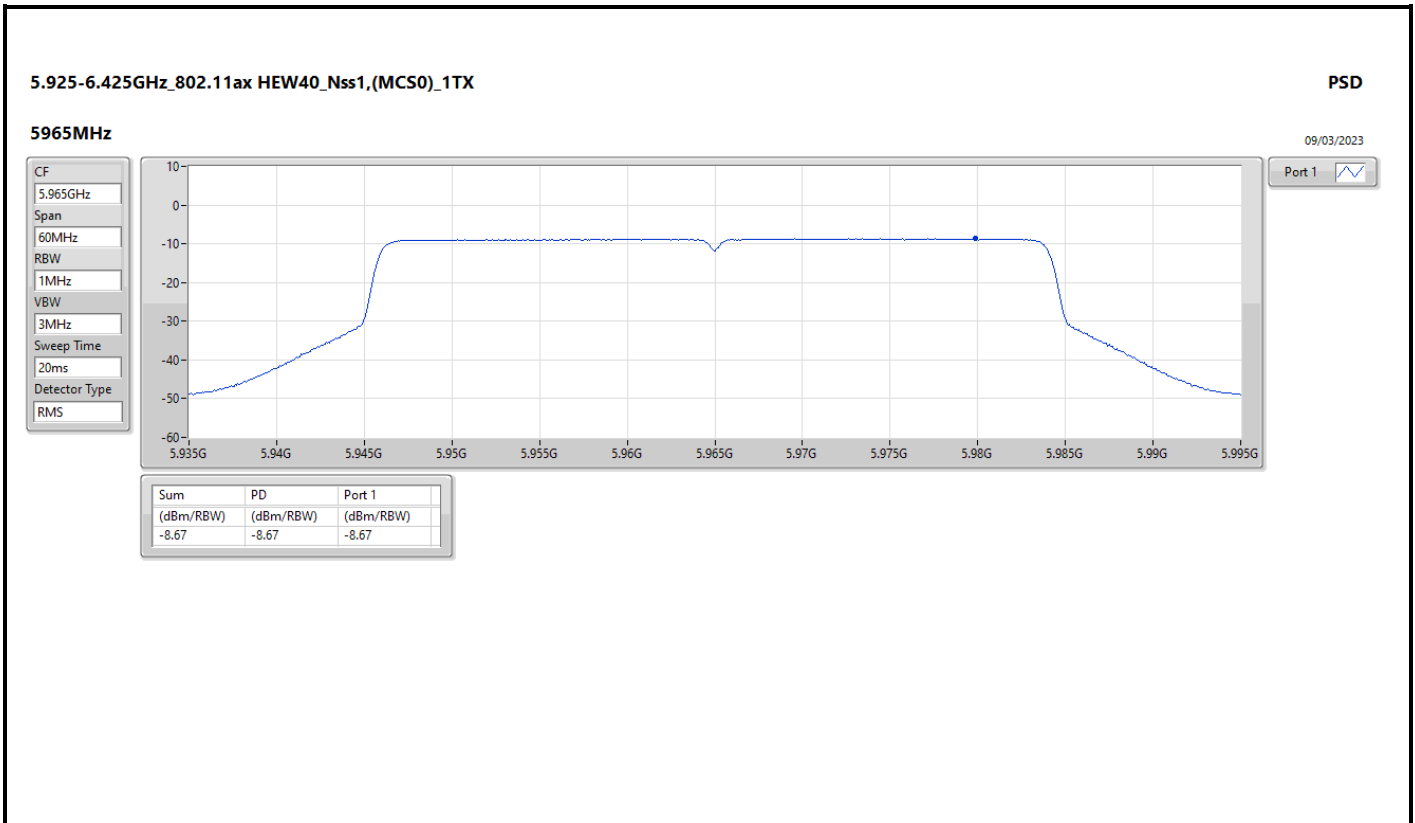

DG = Directional Gain; RBW = 500kHz for 5.725-5.85GHz band / 1MHz for other band;
 PD = trace bin-by-bin of each transmits port summing can be performed maximum power density; Port X = Port X Power Density;