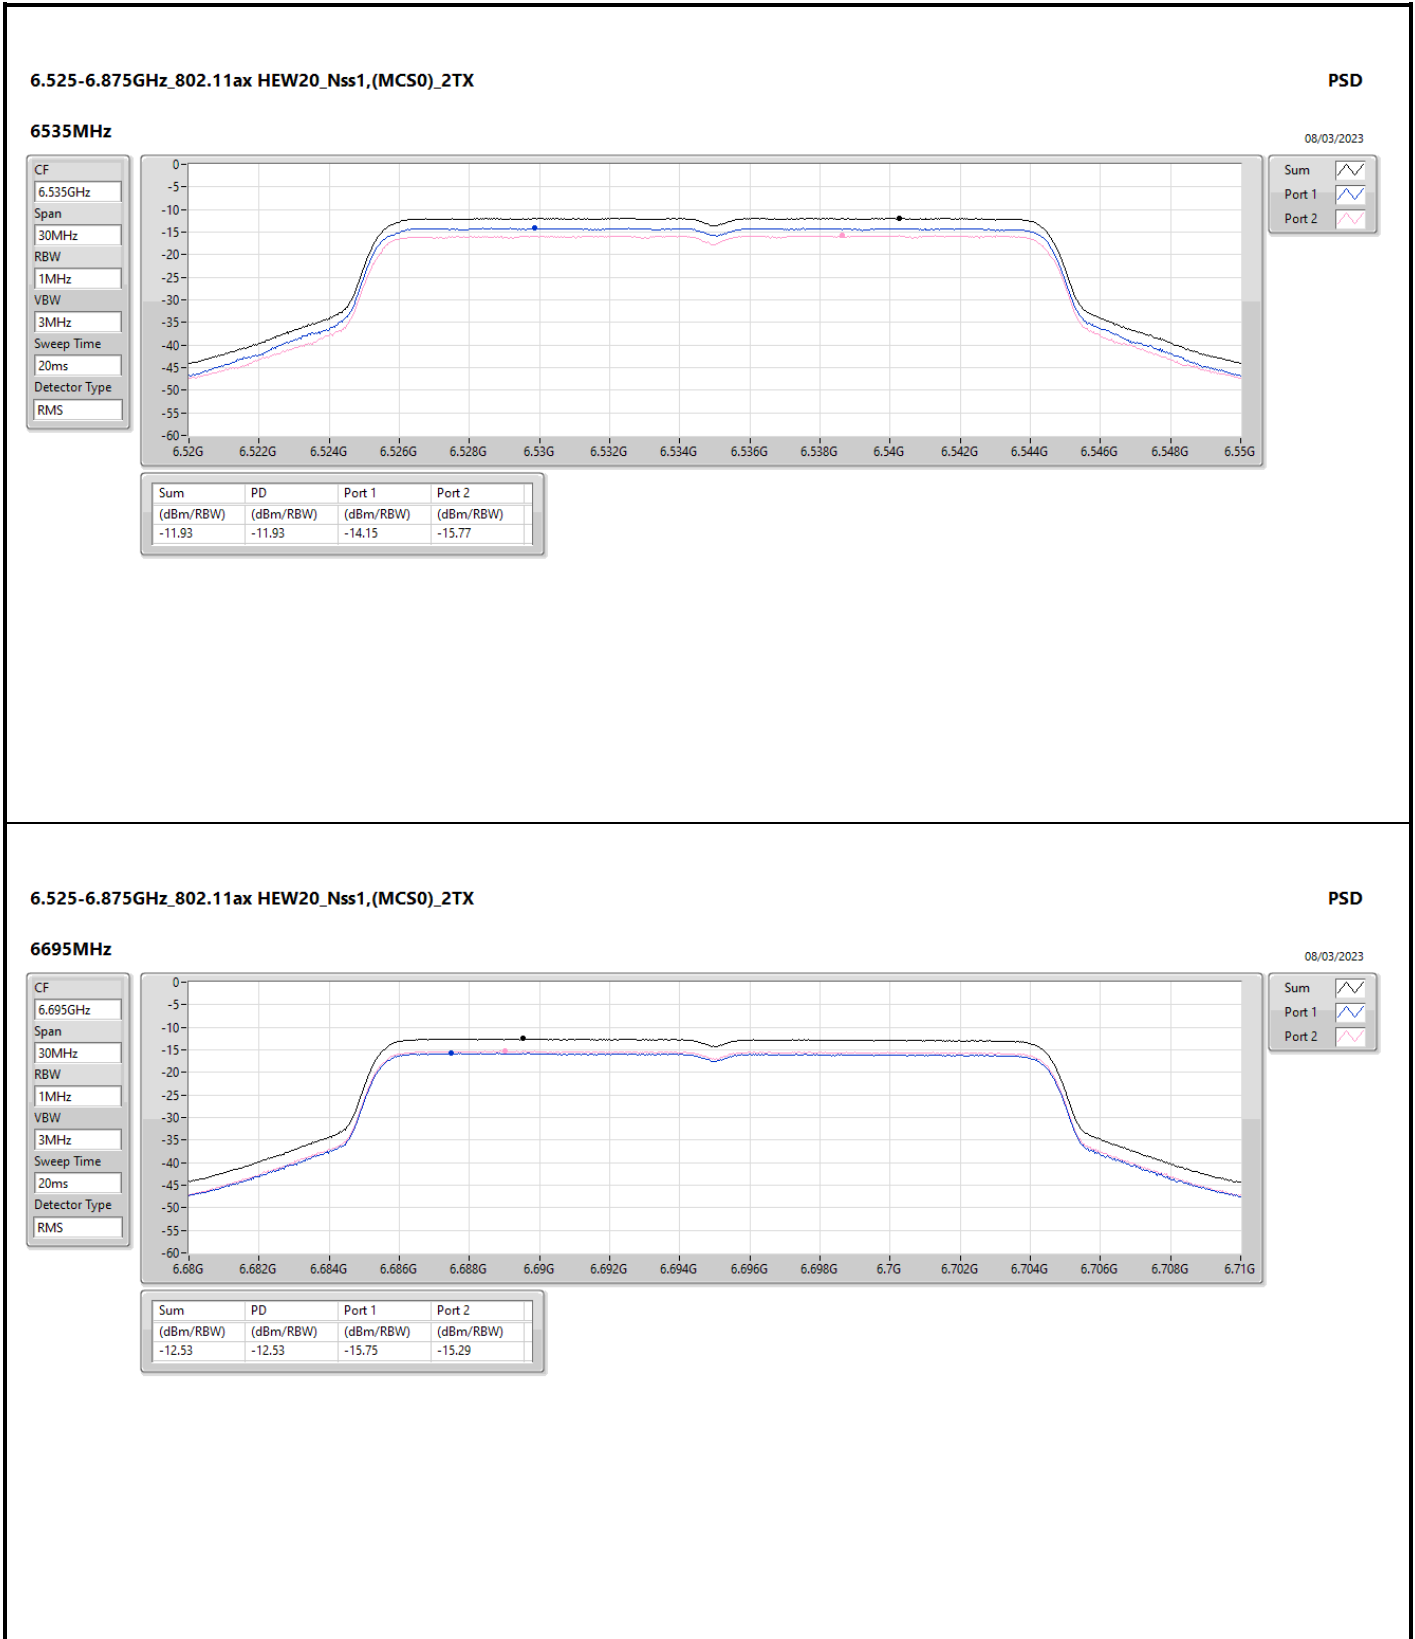

DG = Directional Gain; RBW = 500kHz for 5.725-5.85GHz band / 1MHz for other band;
 PD = trace bin-by-bin of each transmits port summing can be performed maximum power density; Port X = Port X Power Density;