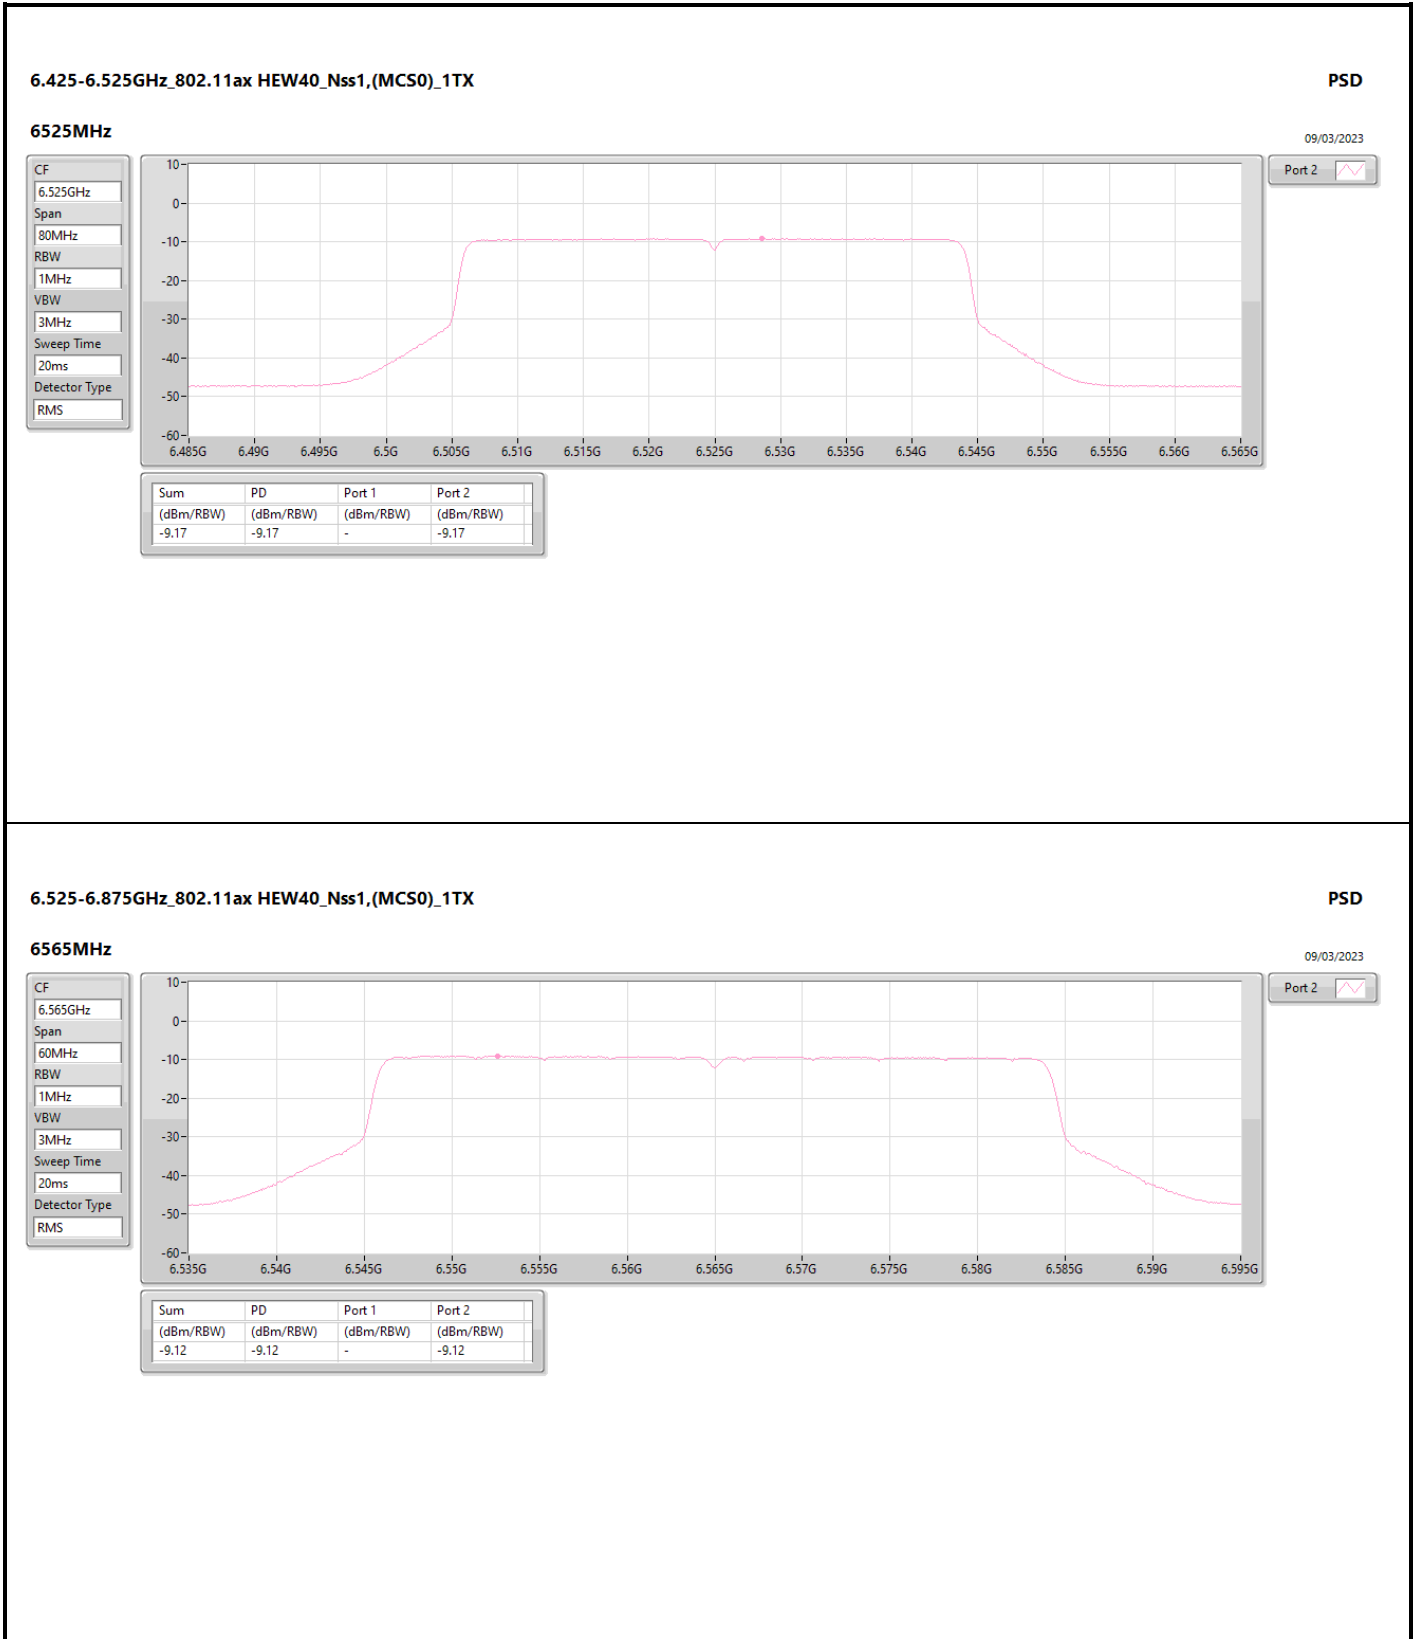

DG = Directional Gain; RBW = 500kHz for 5.725-5.85GHz band / 1MHz for other band;
 PD = trace bin-by-bin of each transmits port summing can be performed maximum power density; Port X = Port X Power Density;