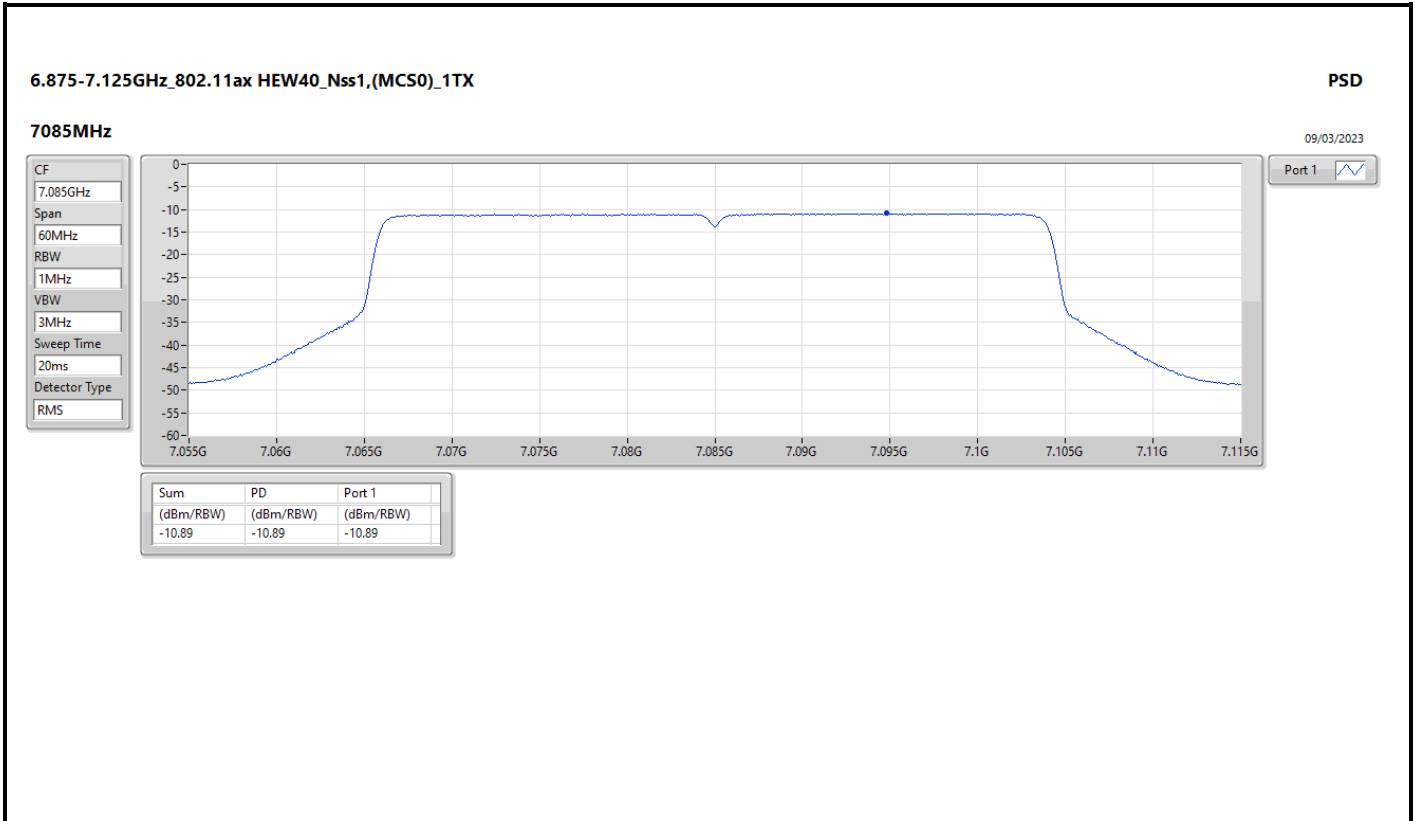

DG = Directional Gain; RBW = 500kHz for 5.725-5.85GHz band / 1MHz for other band;
 PD = trace bin-by-bin of each transmits port summing can be performed maximum power density; Port X = Port X Power Density;