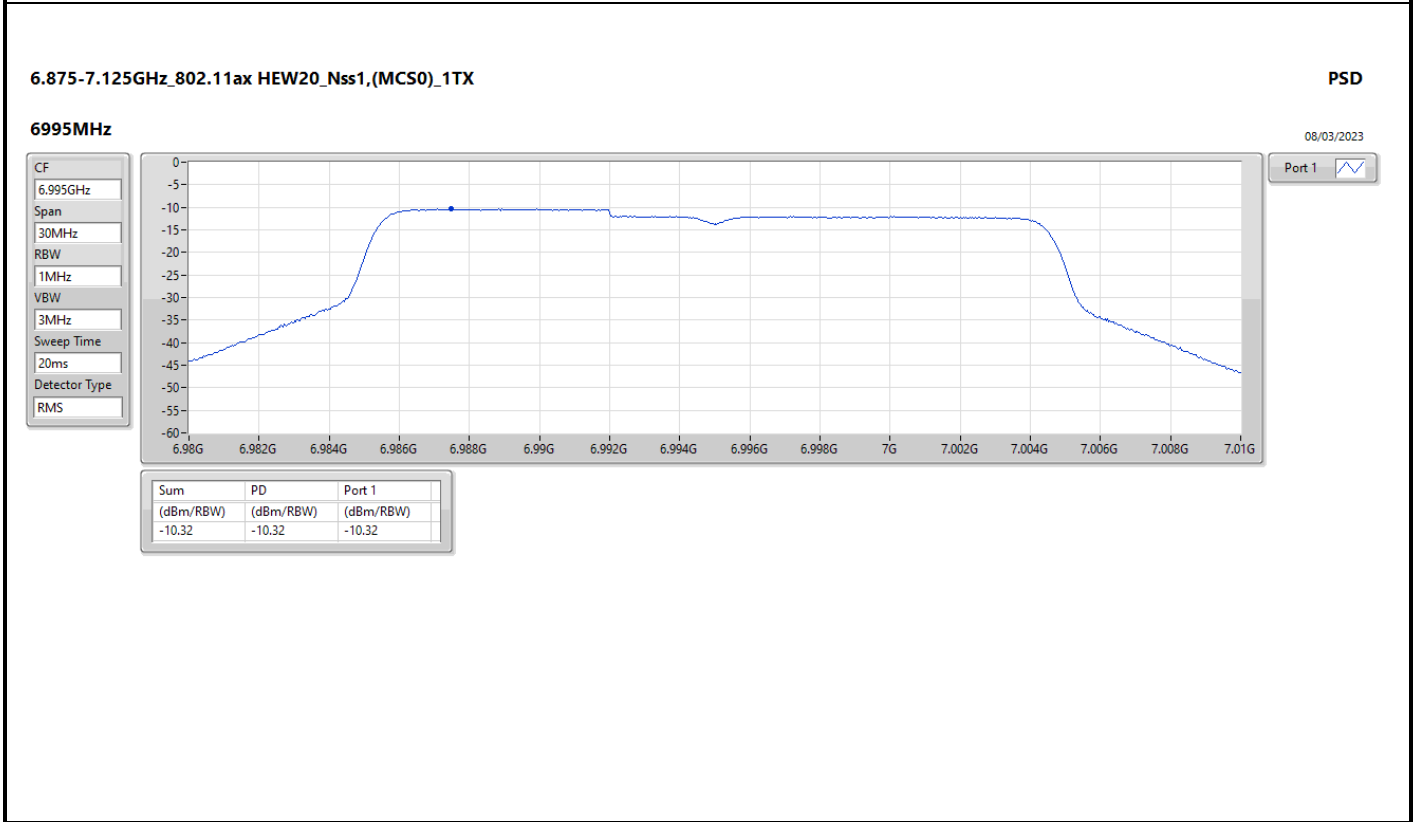

DG = Directional Gain; RBW = 500kHz for 5.725-5.85GHz band / 1MHz for other band;
 PD = trace bin-by-bin of each transmits port summing can be performed maximum power density; Port X = Port X Power Density;