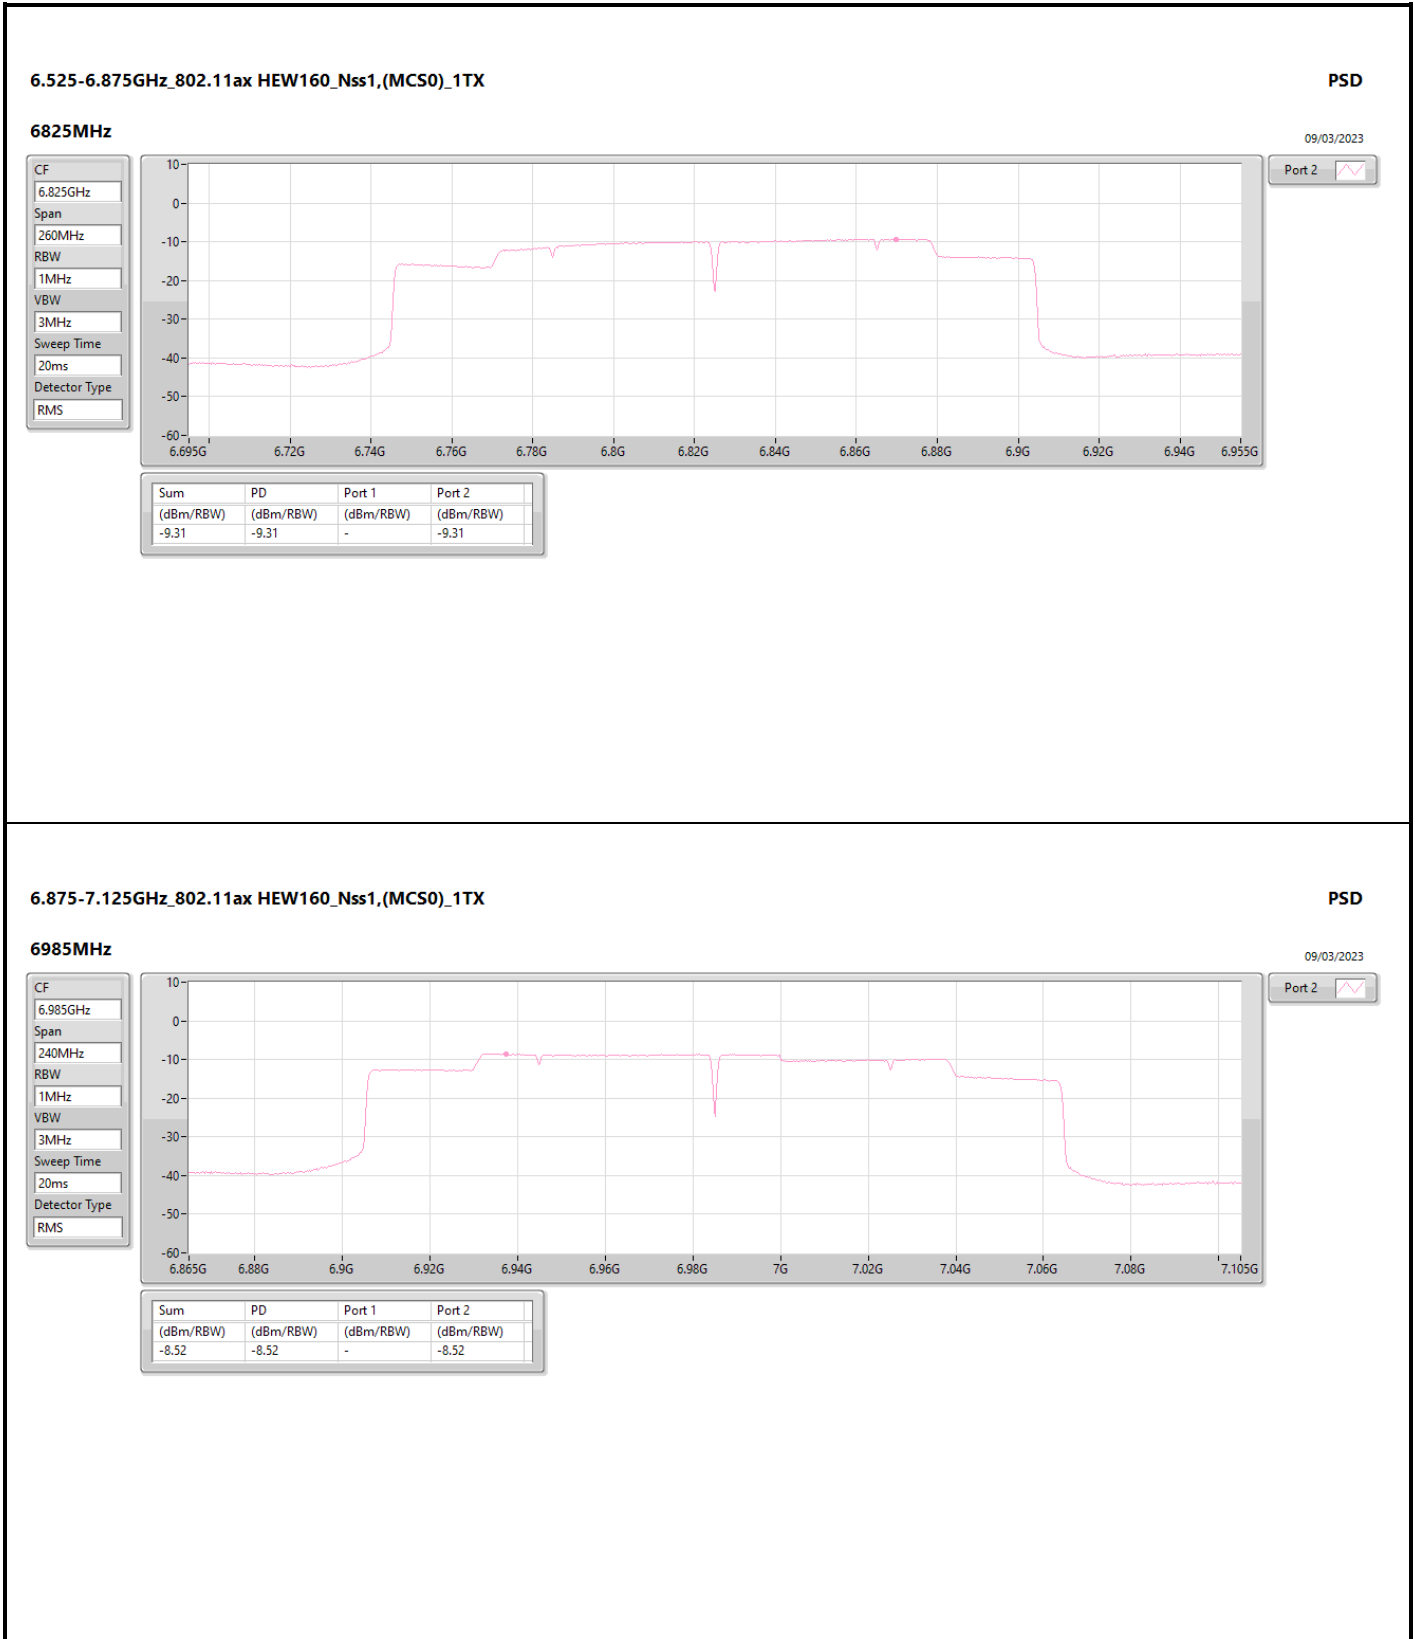

DG = Directional Gain; RBW = 500kHz for 5.725-5.85GHz band / 1MHz for other band;
 PD = trace bin-by-bin of each transmits port summing can be performed maximum power density; Port X = Port X Power Density;