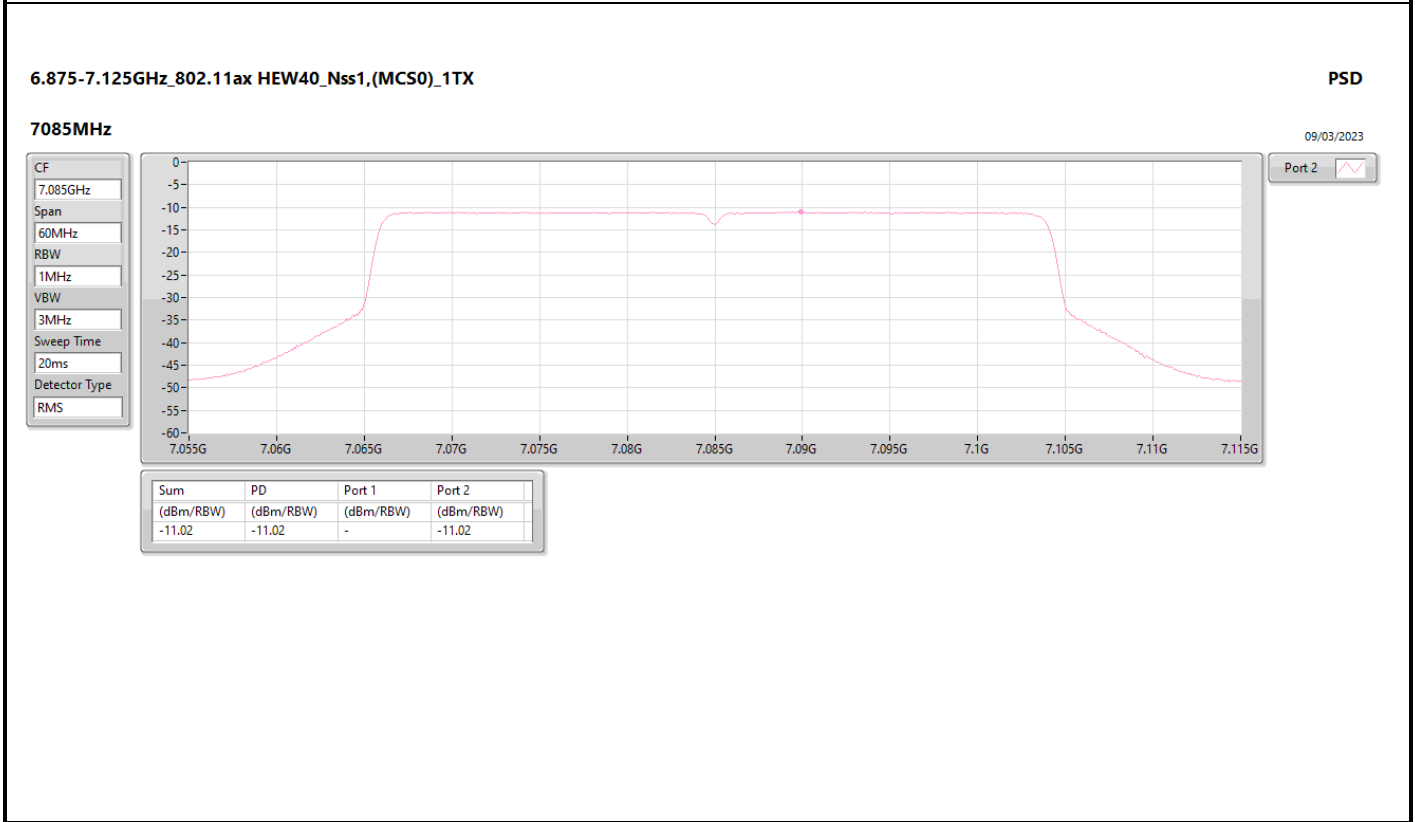

DG = Directional Gain; RBW = 500kHz for 5.725-5.85GHz band / 1MHz for other band;
 PD = trace bin-by-bin of each transmits port summing can be performed maximum power density; Port X = Port X Power Density;