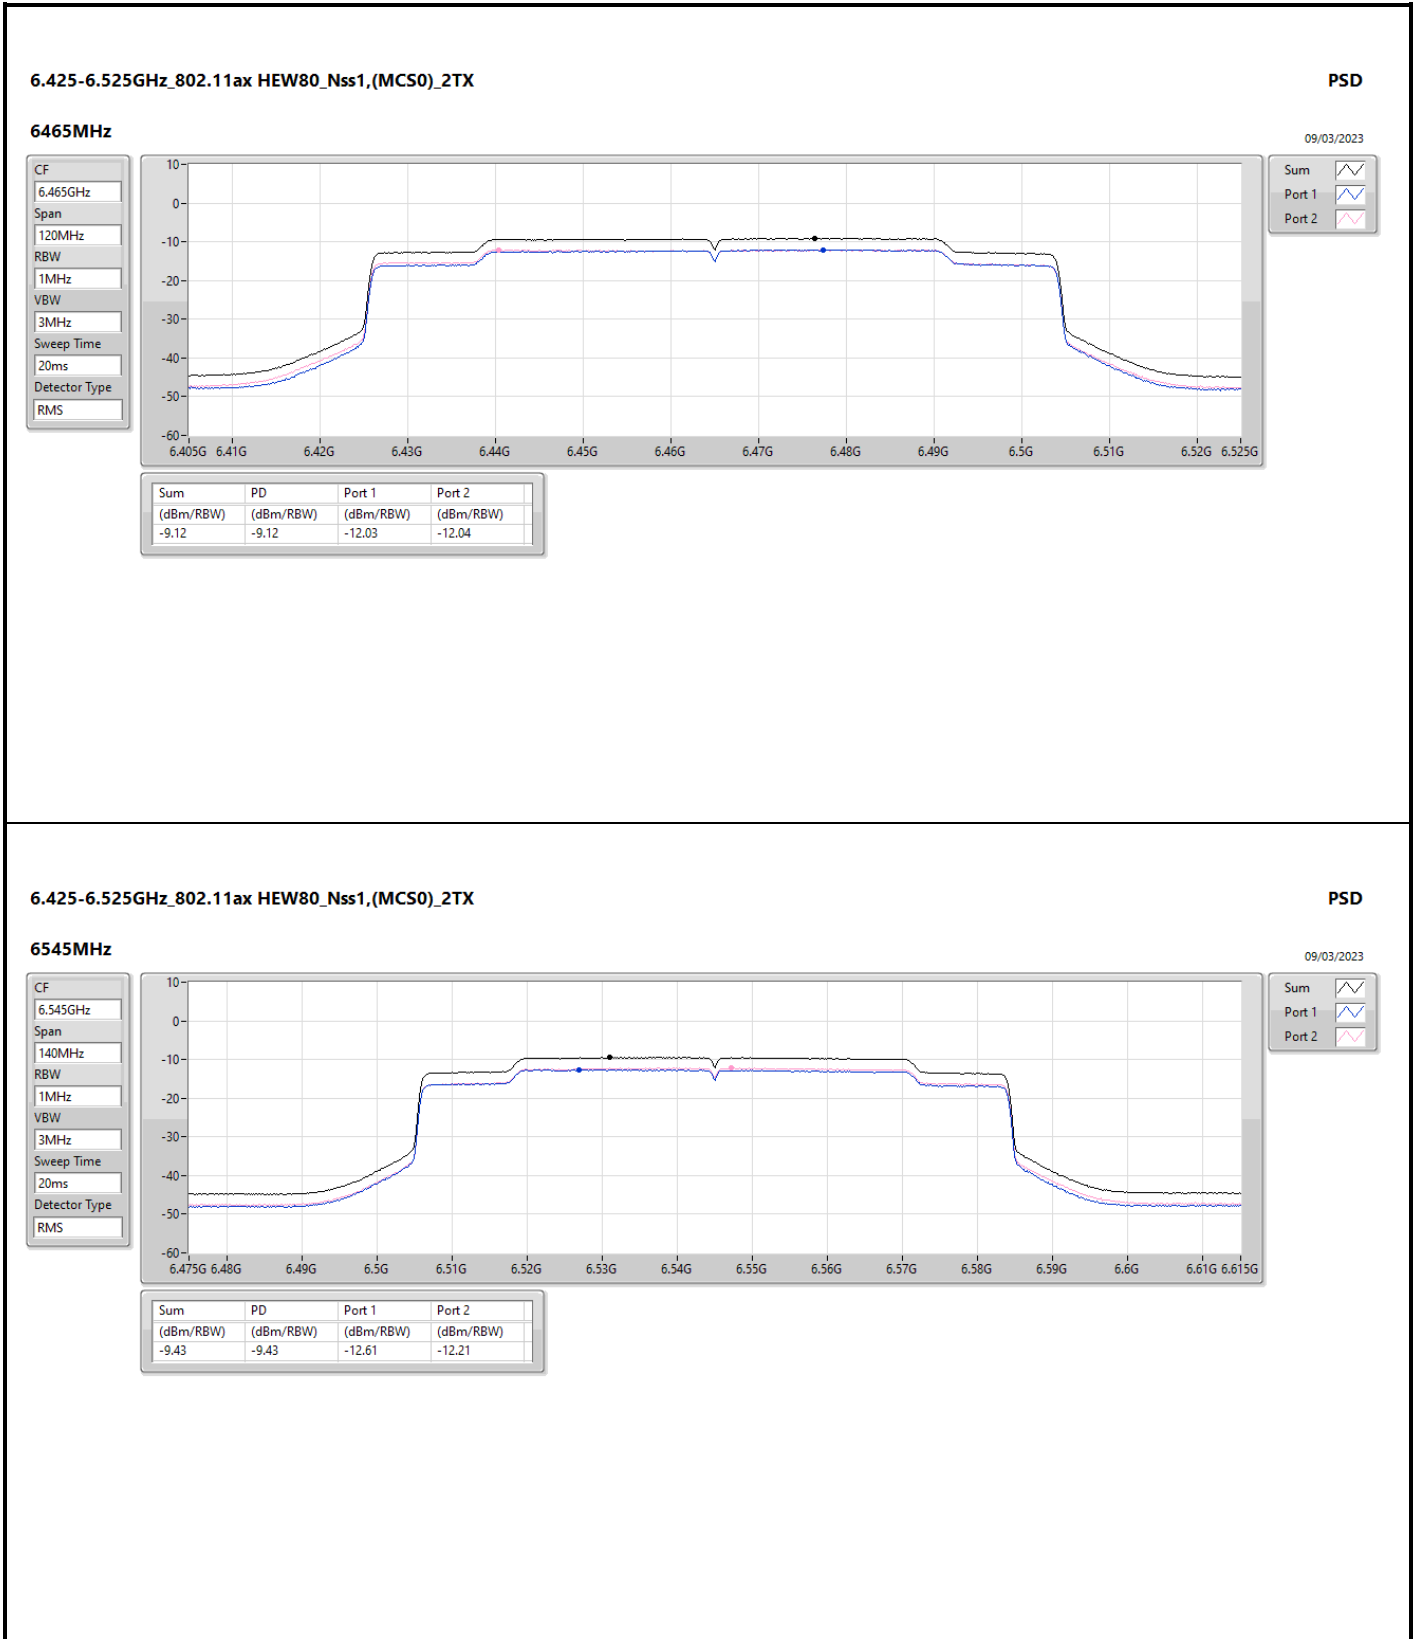

DG = Directional Gain; RBW = 500kHz for 5.725-5.85GHz band / 1MHz for other band;
 PD = trace bin-by-bin of each transmits port summing can be performed maximum power density; Port X = Port X Power Density;