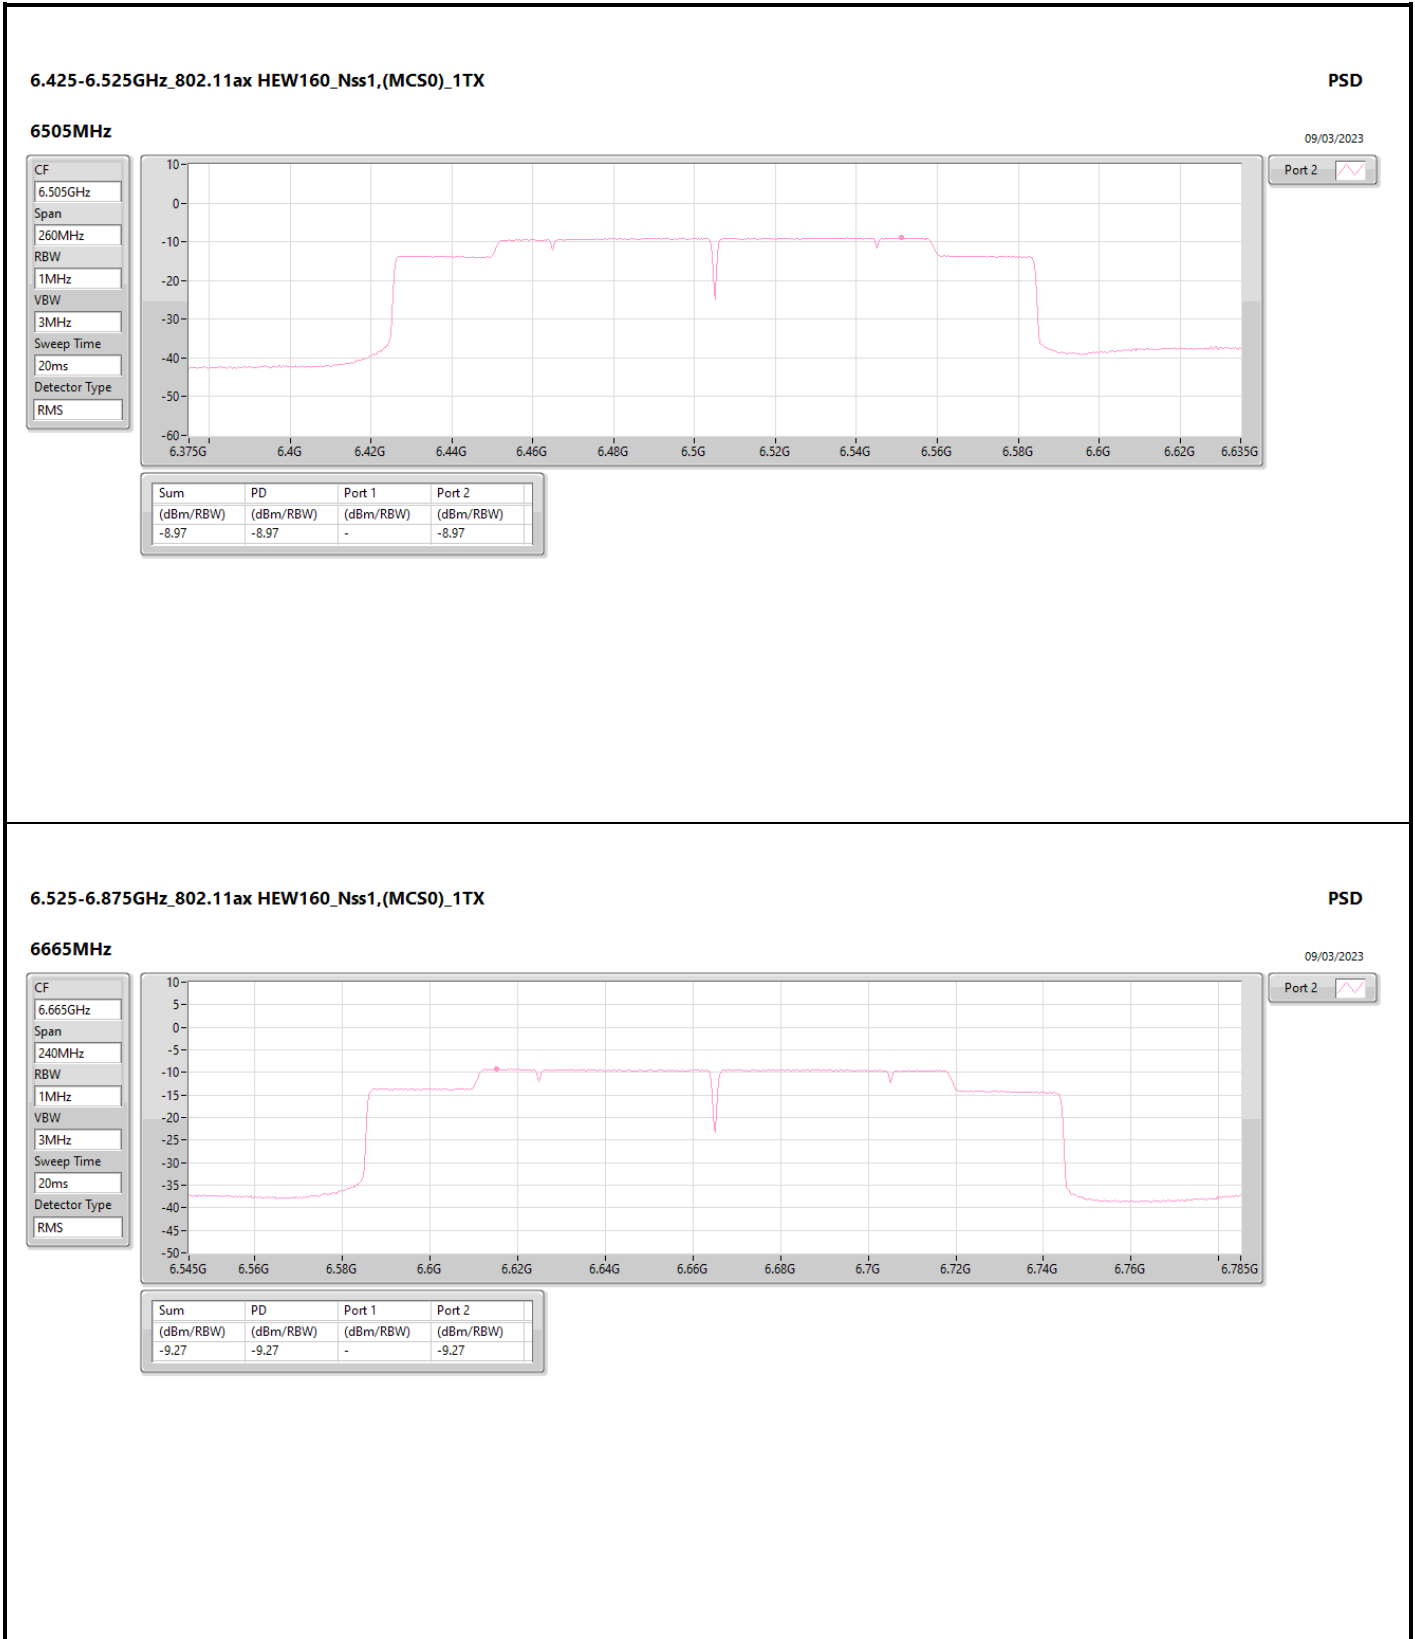

DG = Directional Gain; RBW = 500kHz for 5.725-5.85GHz band / 1MHz for other band;
 PD = trace bin-by-bin of each transmits port summing can be performed maximum power density; Port X = Port X Power Density;