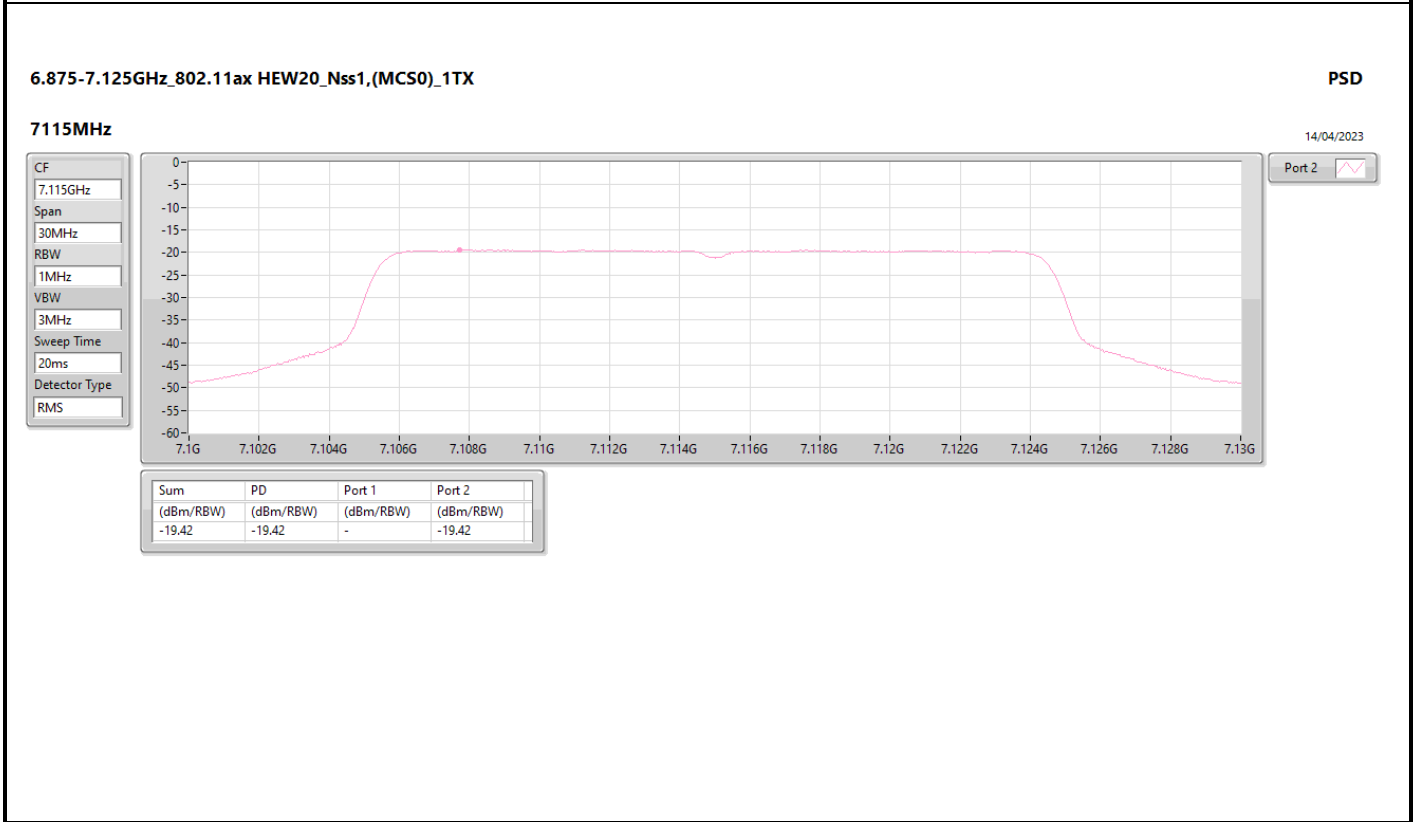

DG = Directional Gain; RBW = 500kHz for 5.725-5.85GHz band / 1MHz for other band;
 PD = trace bin-by-bin of each transmits port summing can be performed maximum power density; Port X = Port X Power Density;