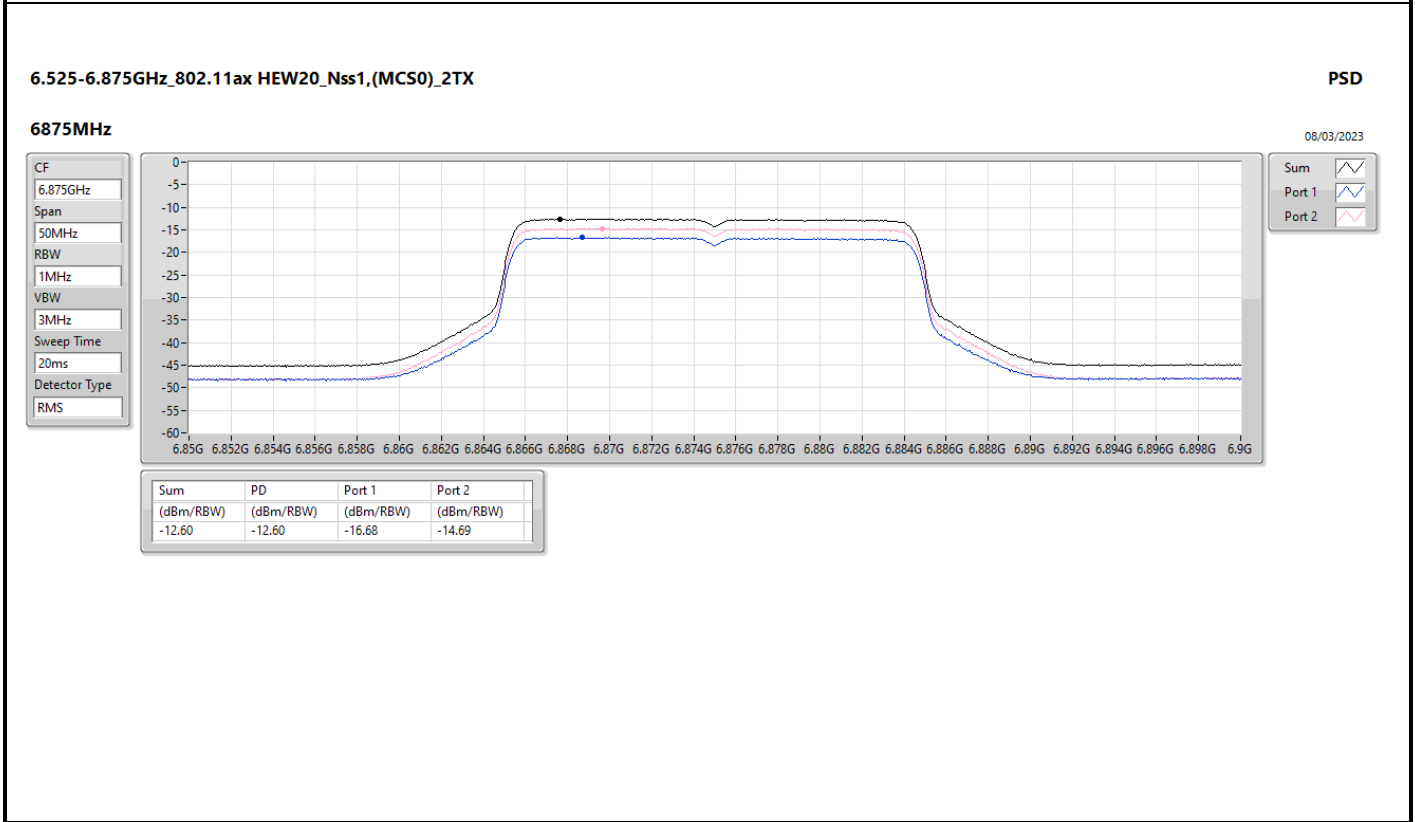

DG = Directional Gain; RBW = 500kHz for 5.725-5.85GHz band / 1MHz for other band;
 PD = trace bin-by-bin of each transmits port summing can be performed maximum power density; Port X = Port X Power Density;