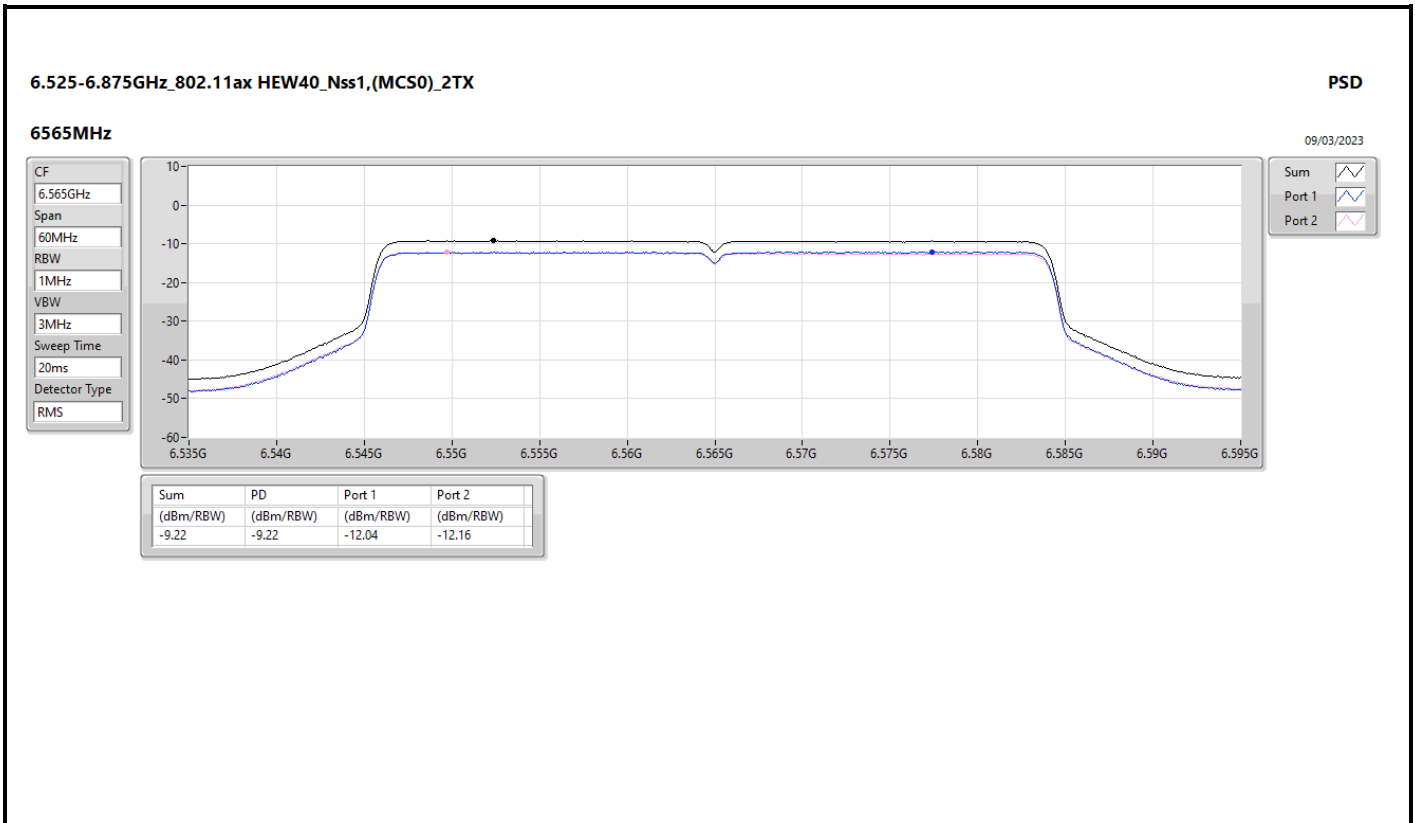

DG = Directional Gain; RBW = 500kHz for 5.725-5.85GHz band / 1MHz for other band;
 PD = trace bin-by-bin of each transmits port summing can be performed maximum power density; Port X = Port X Power Density;