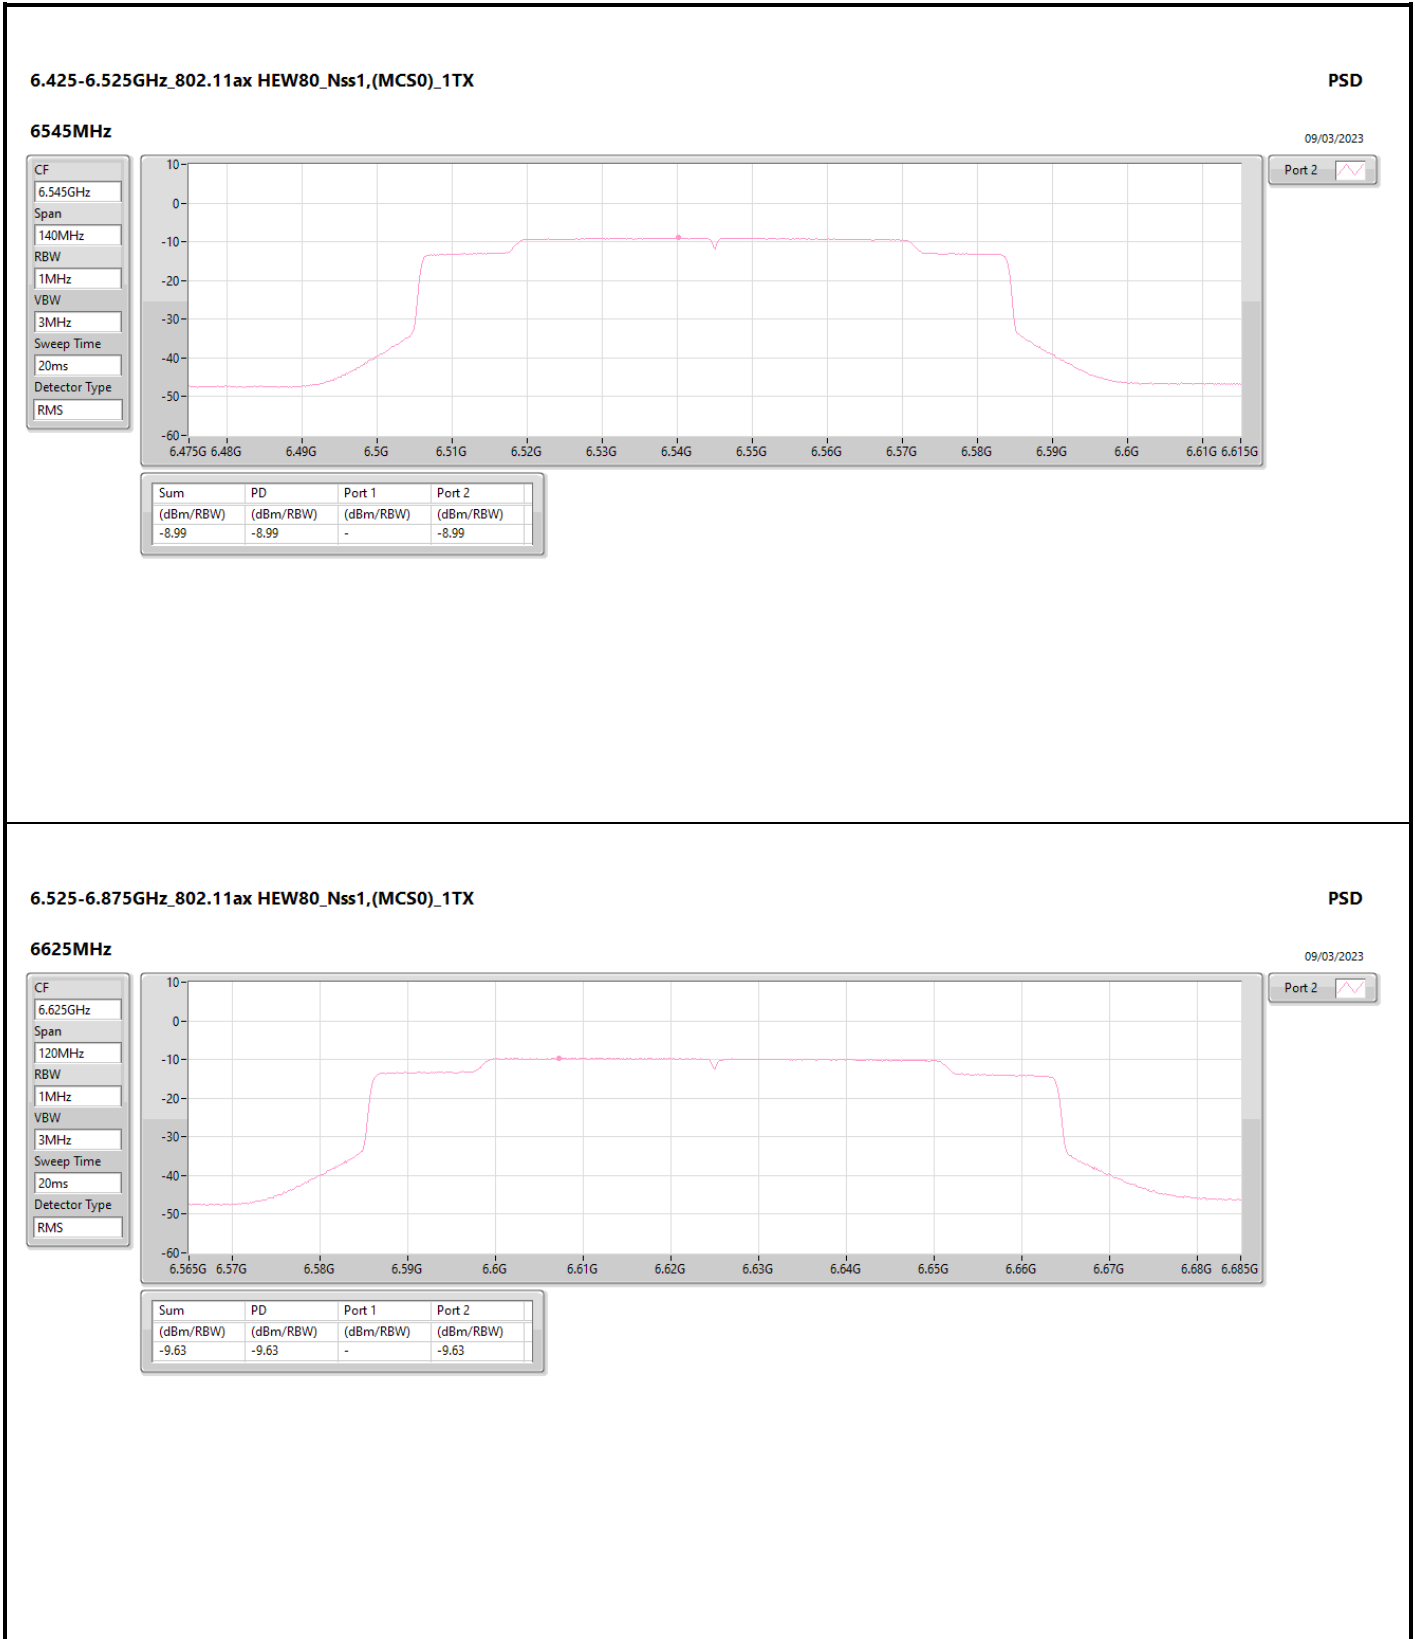

DG = Directional Gain; RBW = 500kHz for 5.725-5.85GHz band / 1MHz for other band;
 PD = trace bin-by-bin of each transmits port summing can be performed maximum power density; Port X = Port X Power Density;