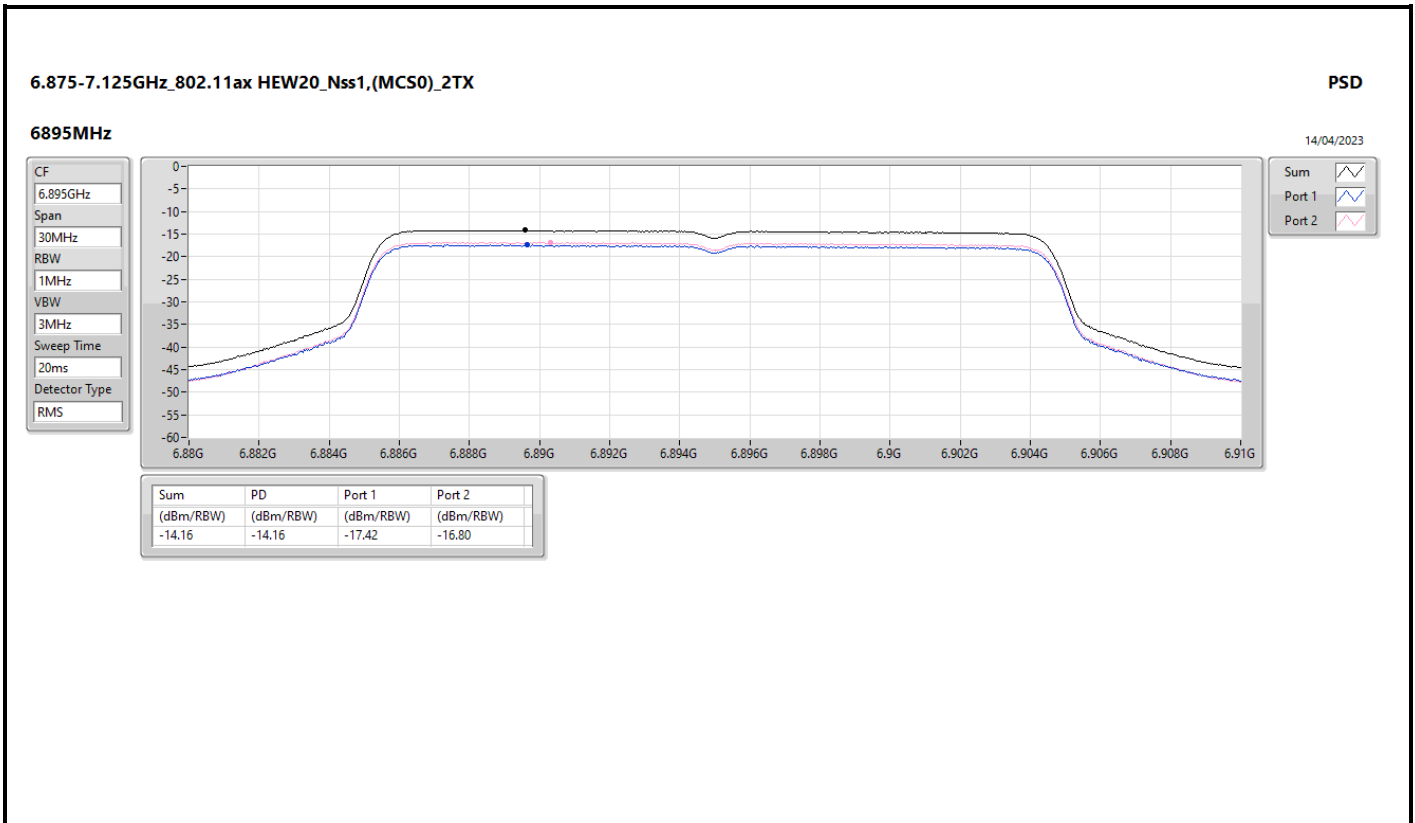

DG = Directional Gain; RBW = 500kHz for 5.725-5.85GHz band / 1MHz for other band;
 PD = trace bin-by-bin of each transmits port summing can be performed maximum power density; Port X = Port X Power Density;