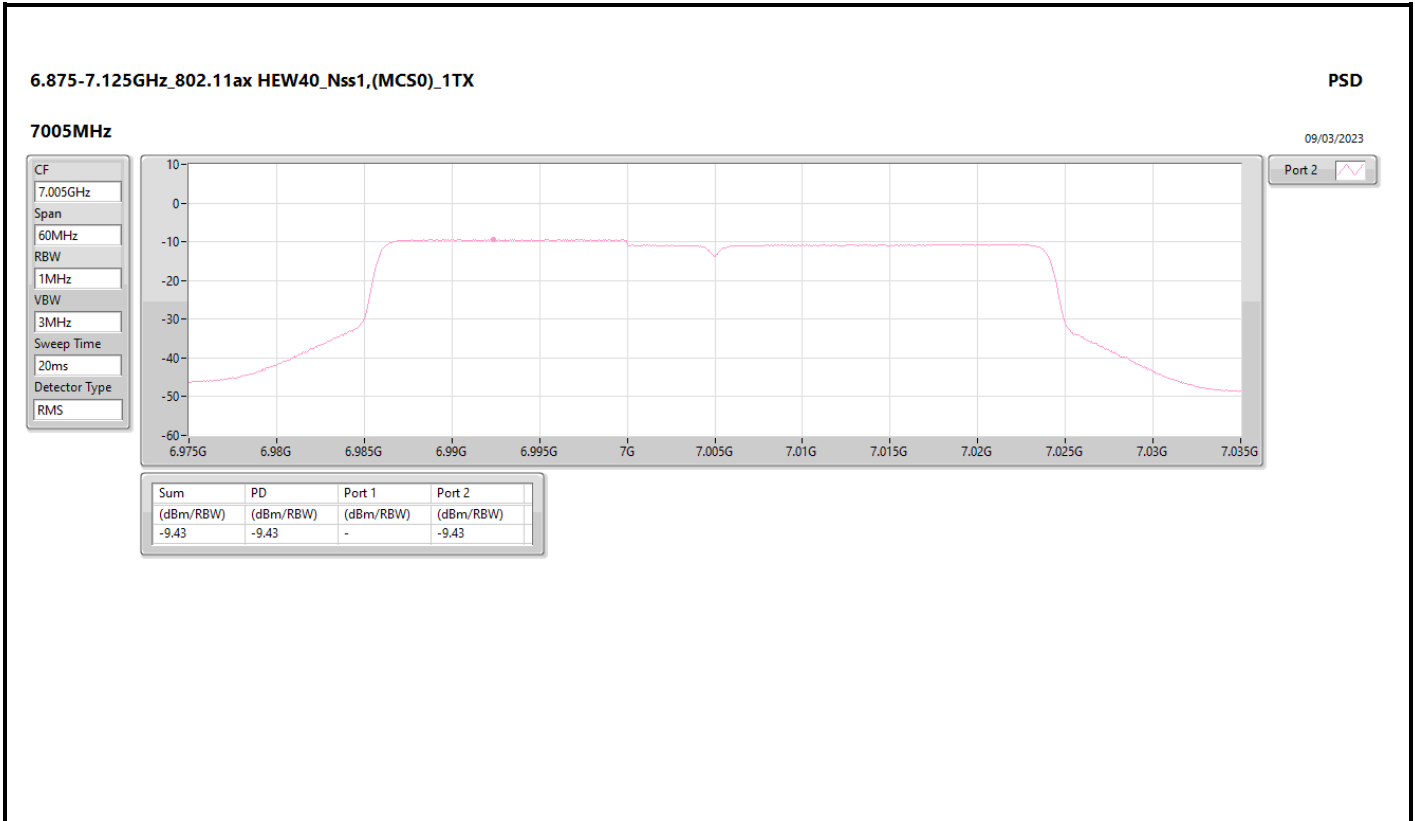

DG = Directional Gain; RBW = 500kHz for 5.725-5.85GHz band / 1MHz for other band;
 PD = trace bin-by-bin of each transmits port summing can be performed maximum power density; Port X = Port X Power Density;