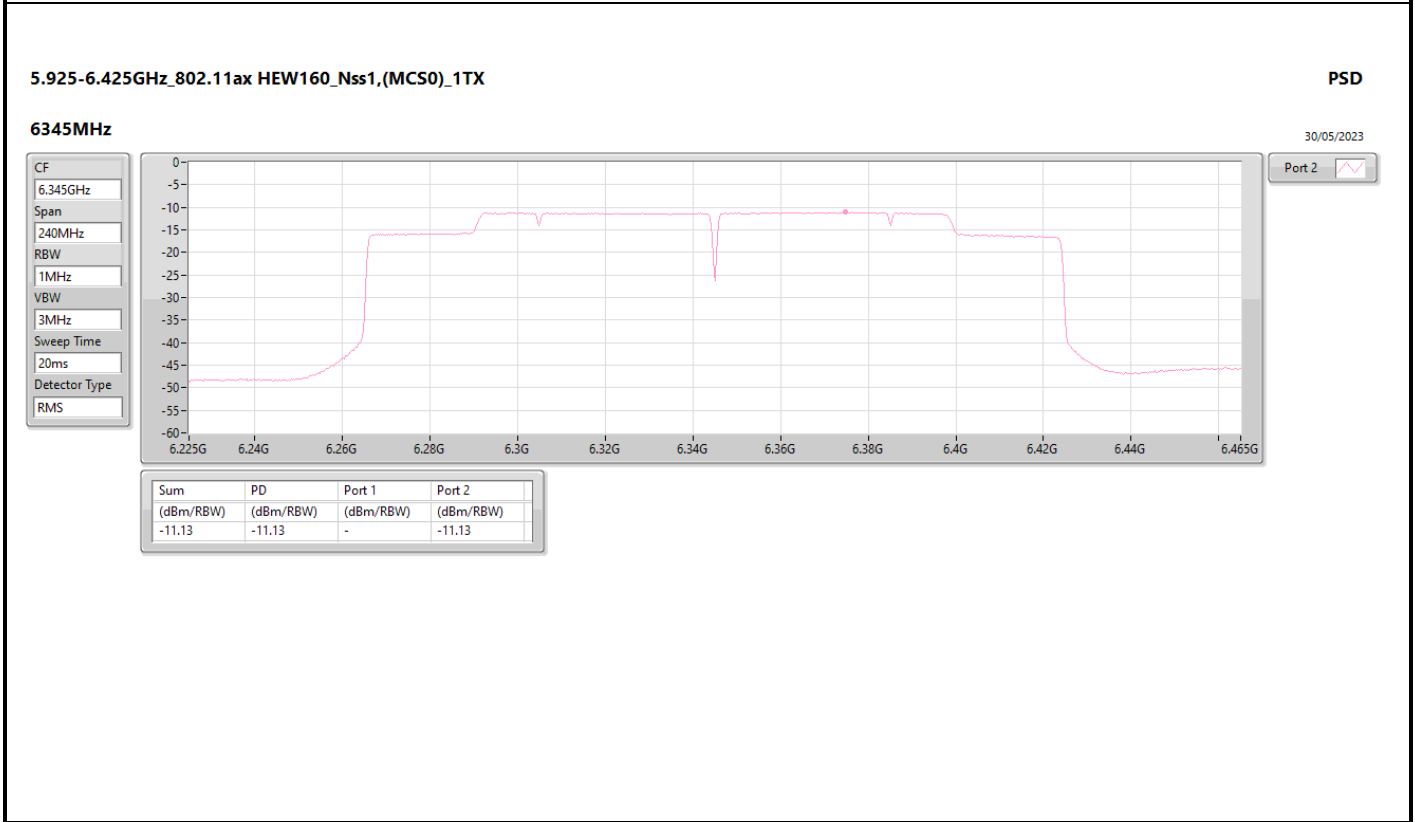

DG = Directional Gain; RBW = 500kHz for 5.725-5.85GHz band / 1MHz for other band;
 PD = trace bin-by-bin of each transmits port summing can be performed maximum power density; Port X = Port X Power Density;