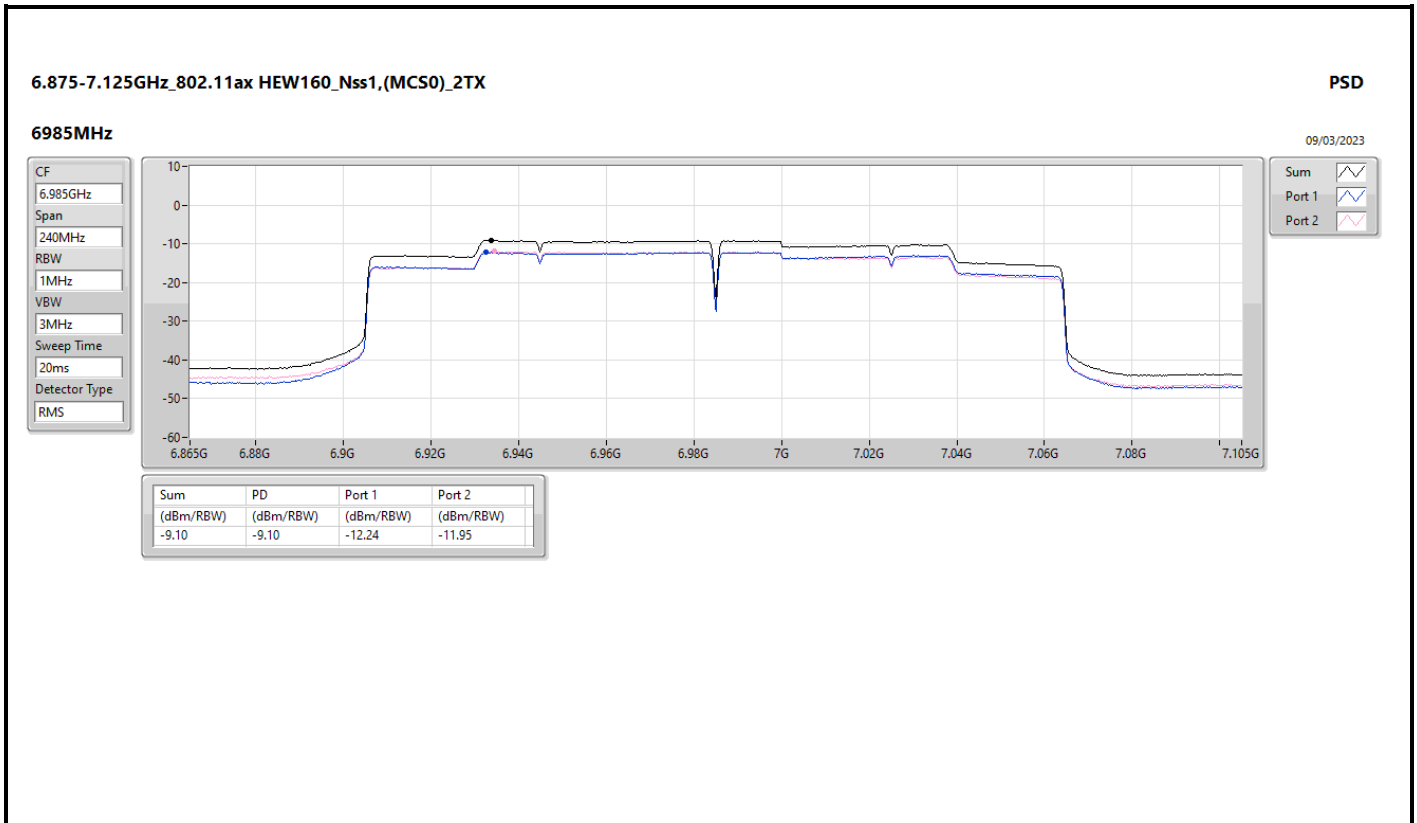

DG = Directional Gain; RBW = 500kHz for 5.725-5.85GHz band / 1MHz for other band;
 PD = trace bin-by-bin of each transmits port summing can be performed maximum power density; Port X = Port X Power Density;