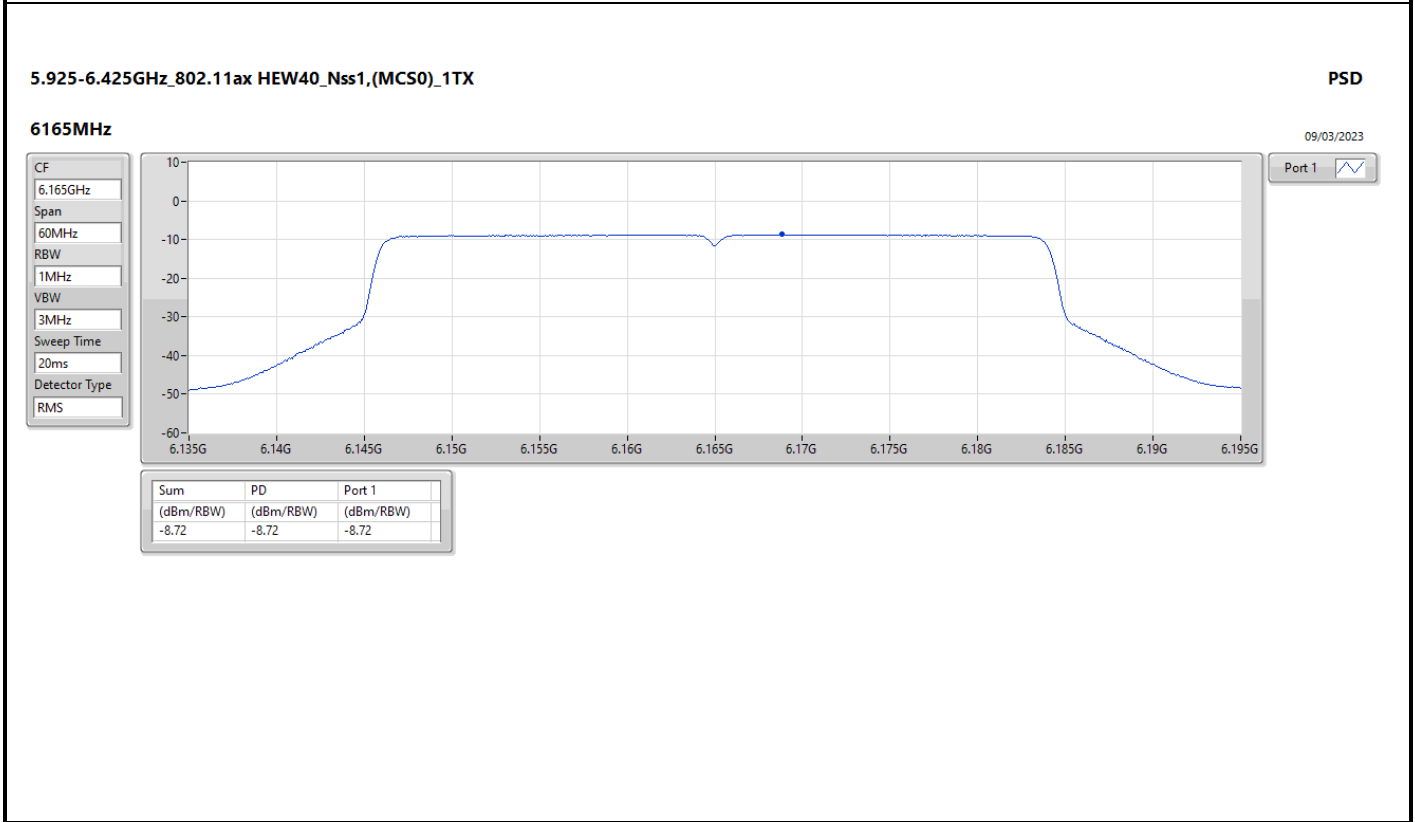

DG = Directional Gain; RBW = 500kHz for 5.725-5.85GHz band / 1MHz for other band;
 PD = trace bin-by-bin of each transmits port summing can be performed maximum power density; Port X = Port X Power Density;