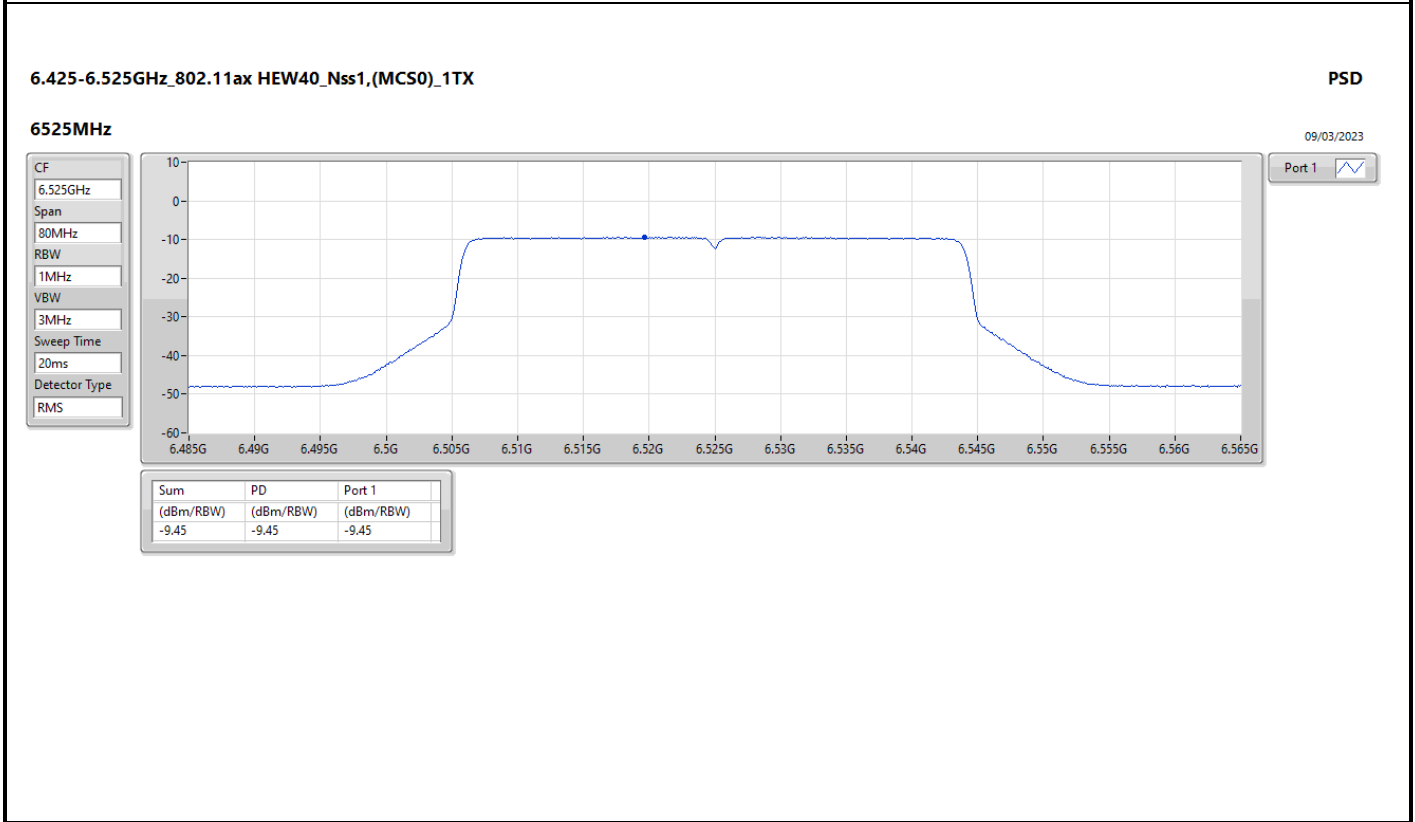

DG = Directional Gain; RBW = 500kHz for 5.725-5.85GHz band / 1MHz for other band;
 PD = trace bin-by-bin of each transmits port summing can be performed maximum power density; Port X = Port X Power Density;