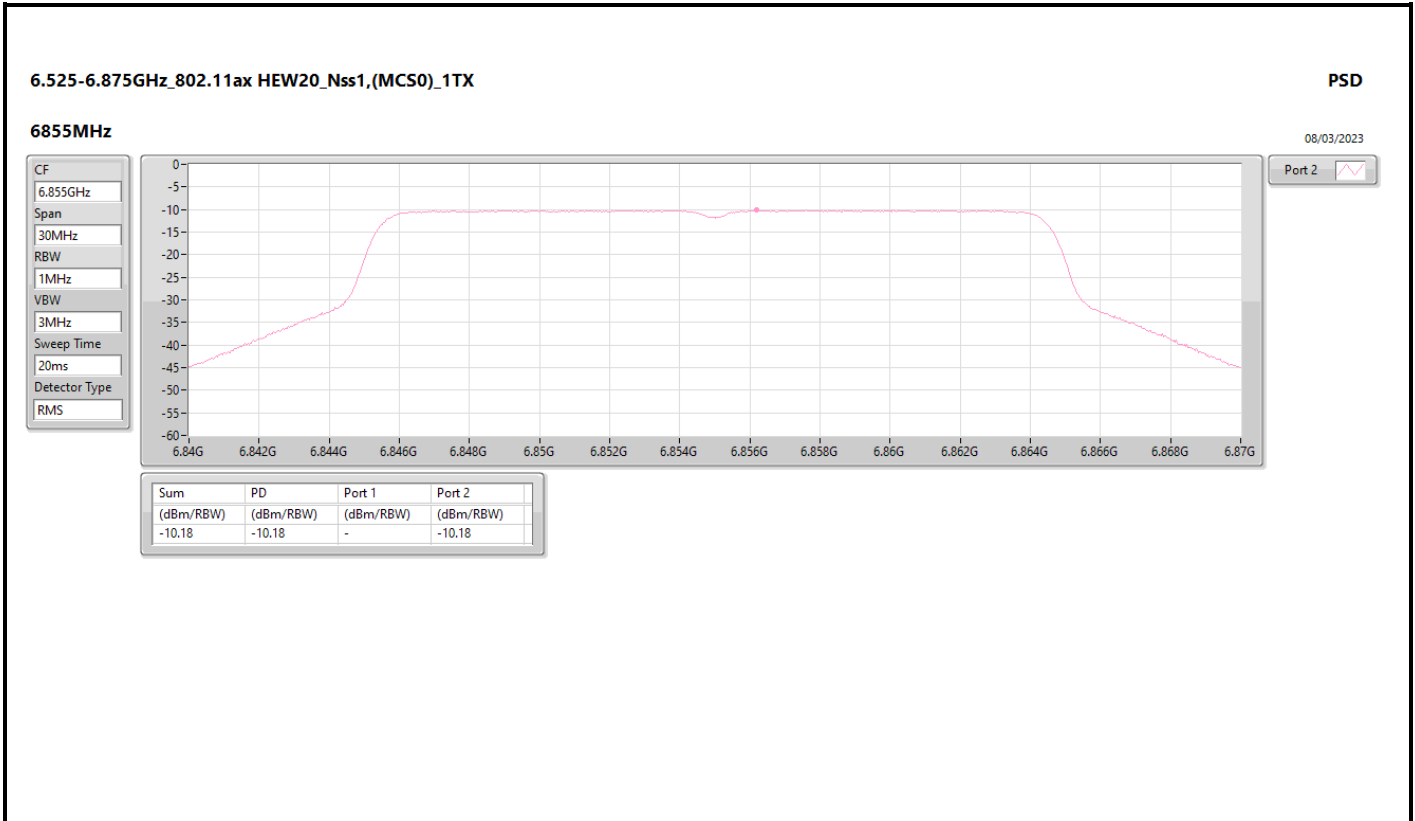

DG = Directional Gain; RBW = 500kHz for 5.725-5.85GHz band / 1MHz for other band;
 PD = trace bin-by-bin of each transmits port summing can be performed maximum power density; Port X = Port X Power Density;