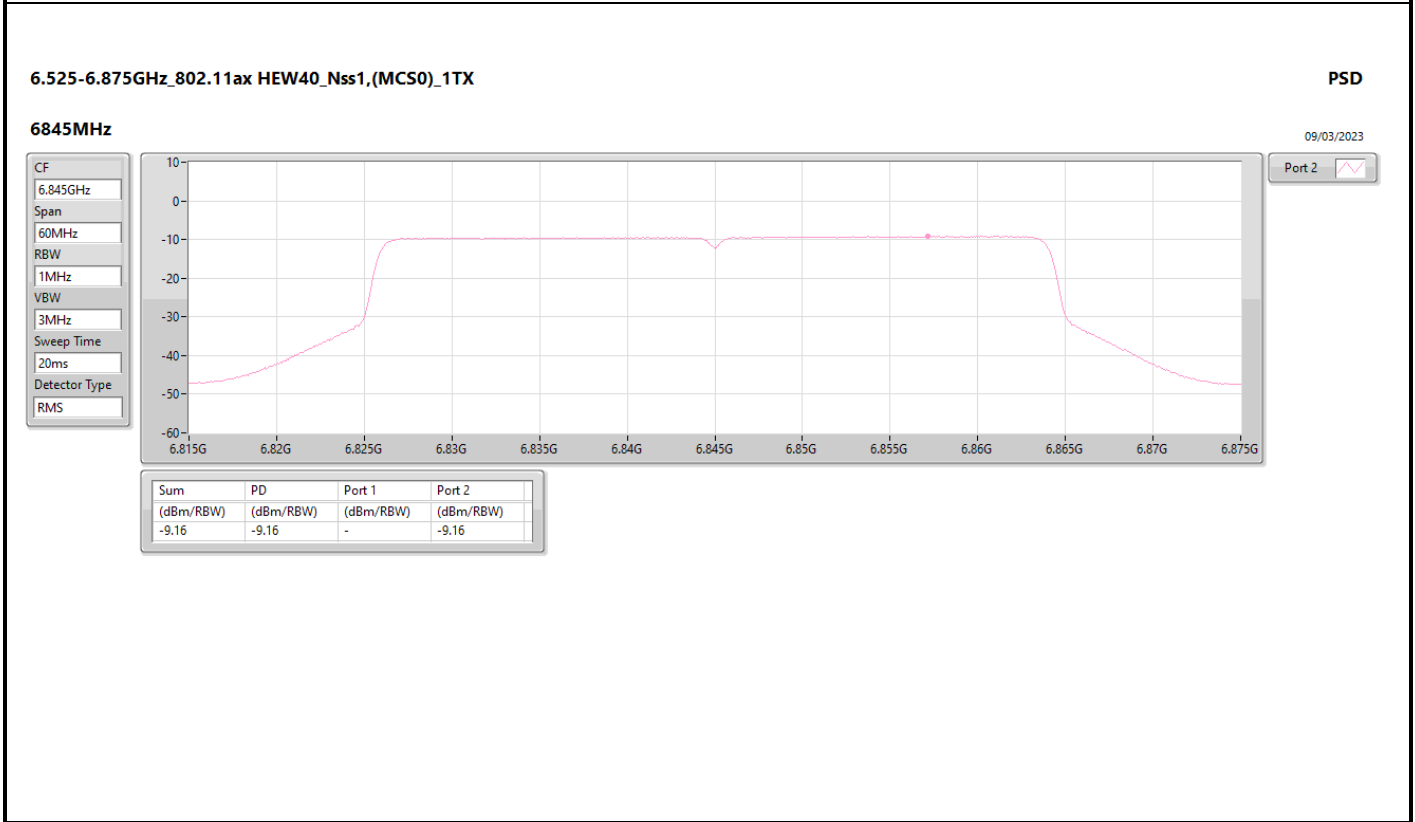

DG = Directional Gain; RBW = 500kHz for 5.725-5.85GHz band / 1MHz for other band;
 PD = trace bin-by-bin of each transmits port summing can be performed maximum power density; Port X = Port X Power Density;