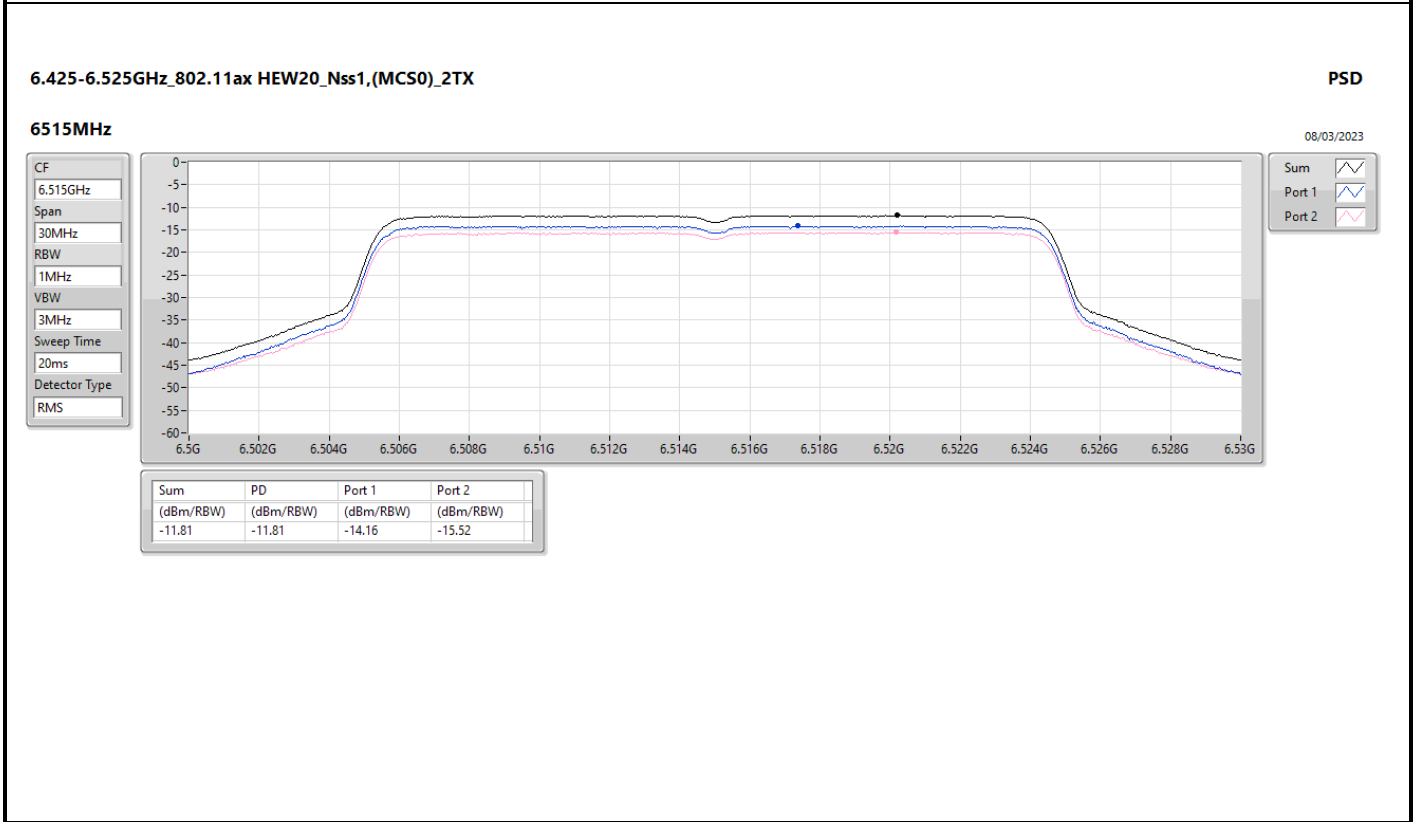

DG = Directional Gain; RBW = 500kHz for 5.725-5.85GHz band / 1MHz for other band;
 PD = trace bin-by-bin of each transmits port summing can be performed maximum power density; Port X = Port X Power Density;