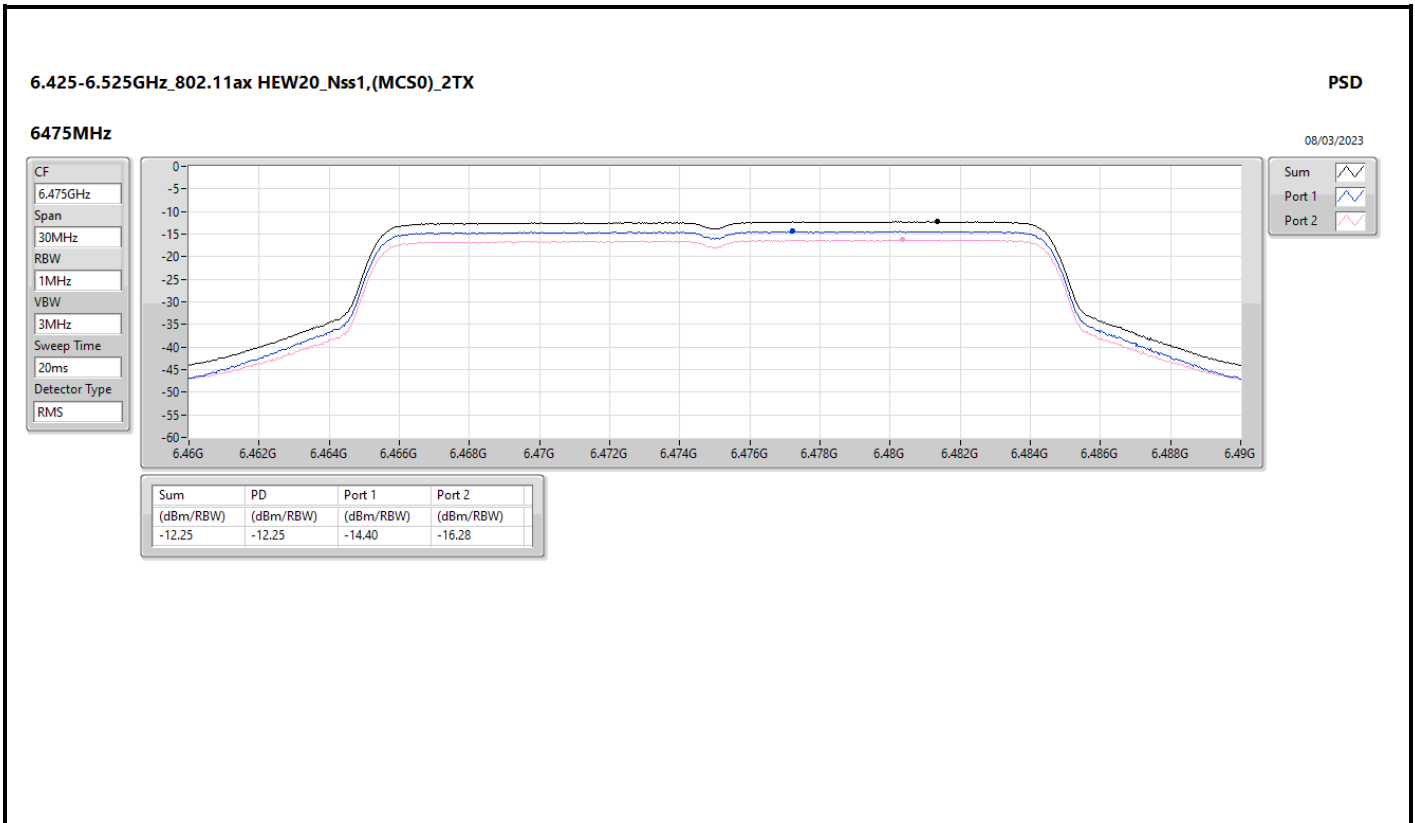

DG = Directional Gain; RBW = 500kHz for 5.725-5.85GHz band / 1MHz for other band;
 PD = trace bin-by-bin of each transmits port summing can be performed maximum power density; Port X = Port X Power Density;