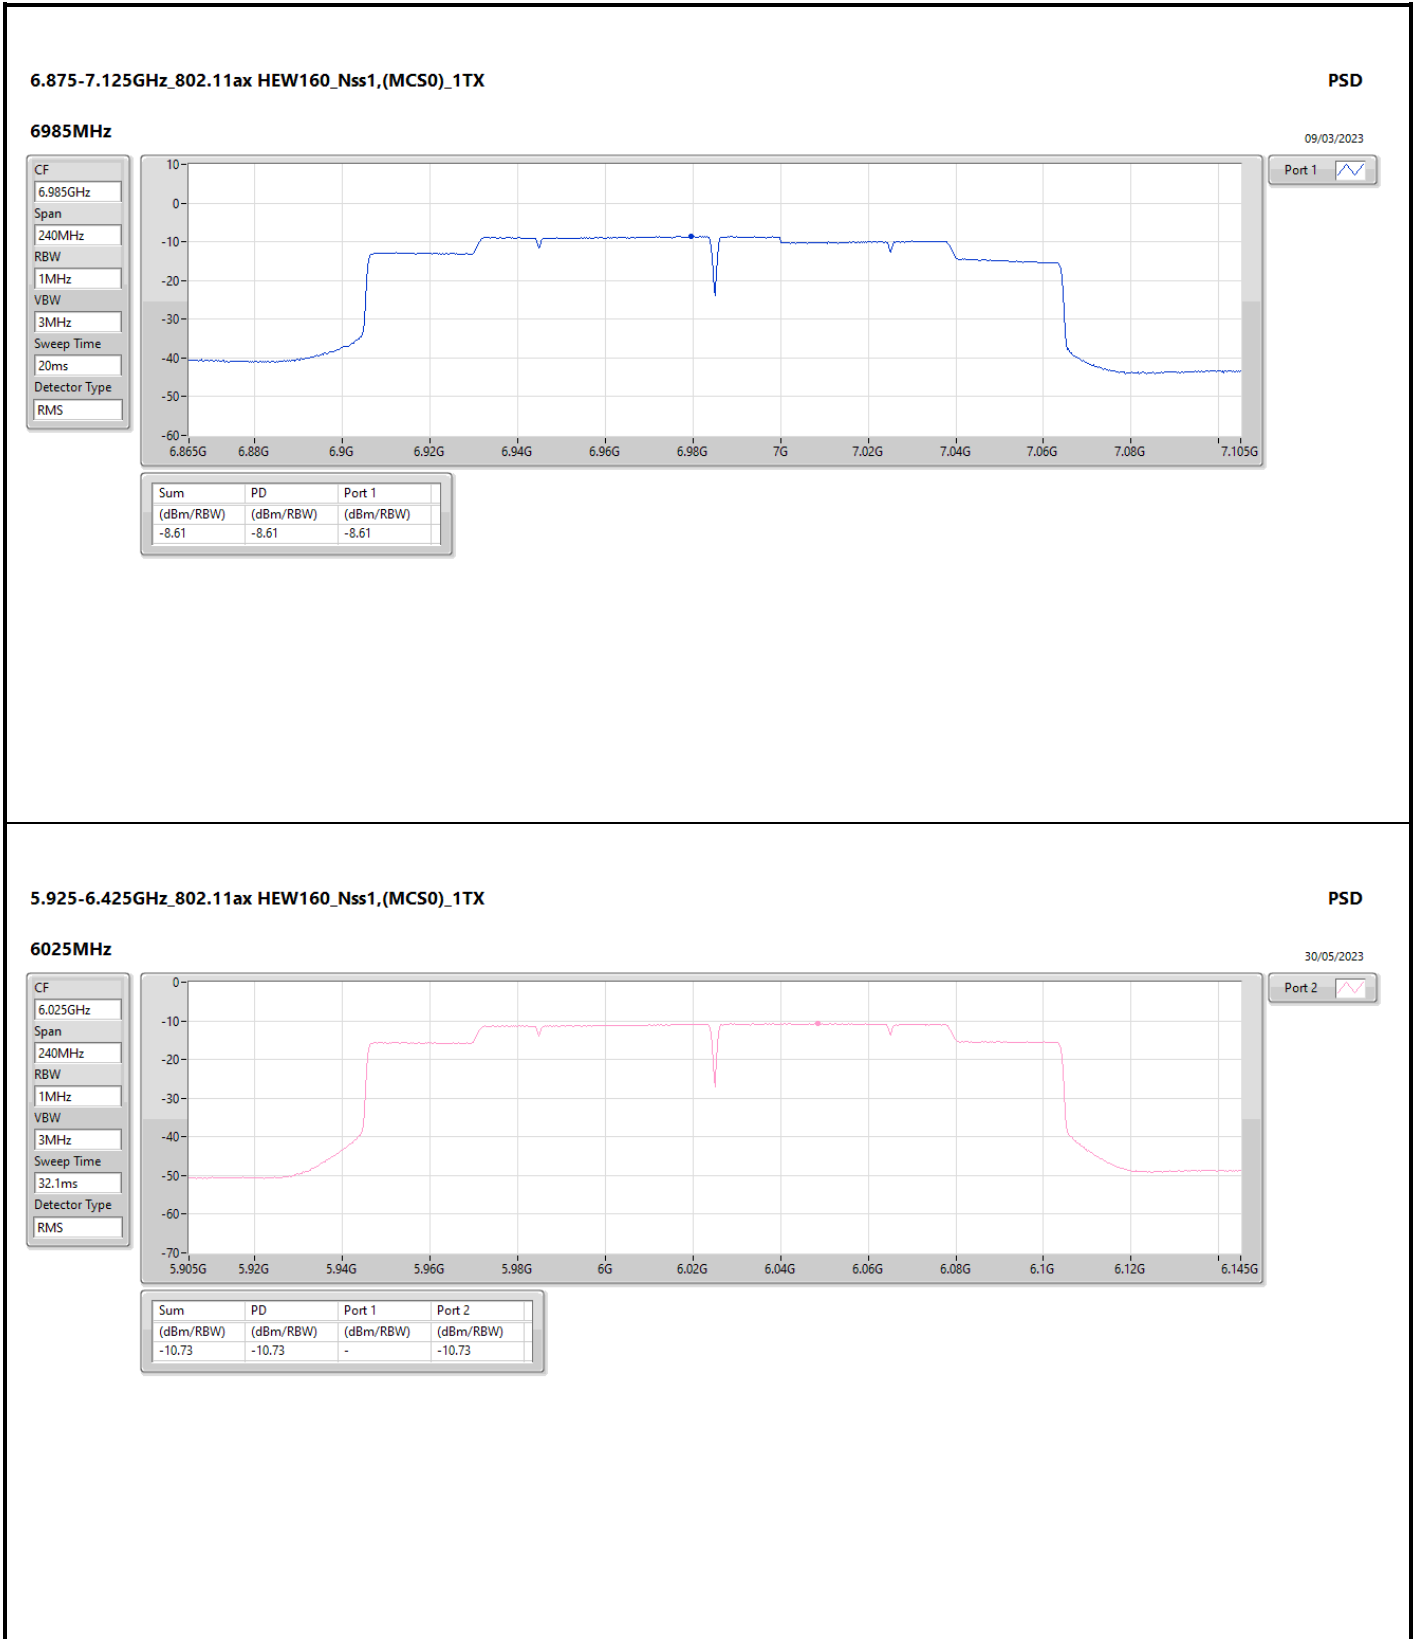

DG = Directional Gain; RBW = 500kHz for 5.725-5.85GHz band / 1MHz for other band;
 PD = trace bin-by-bin of each transmits port summing can be performed maximum power density; Port X = Port X Power Density;