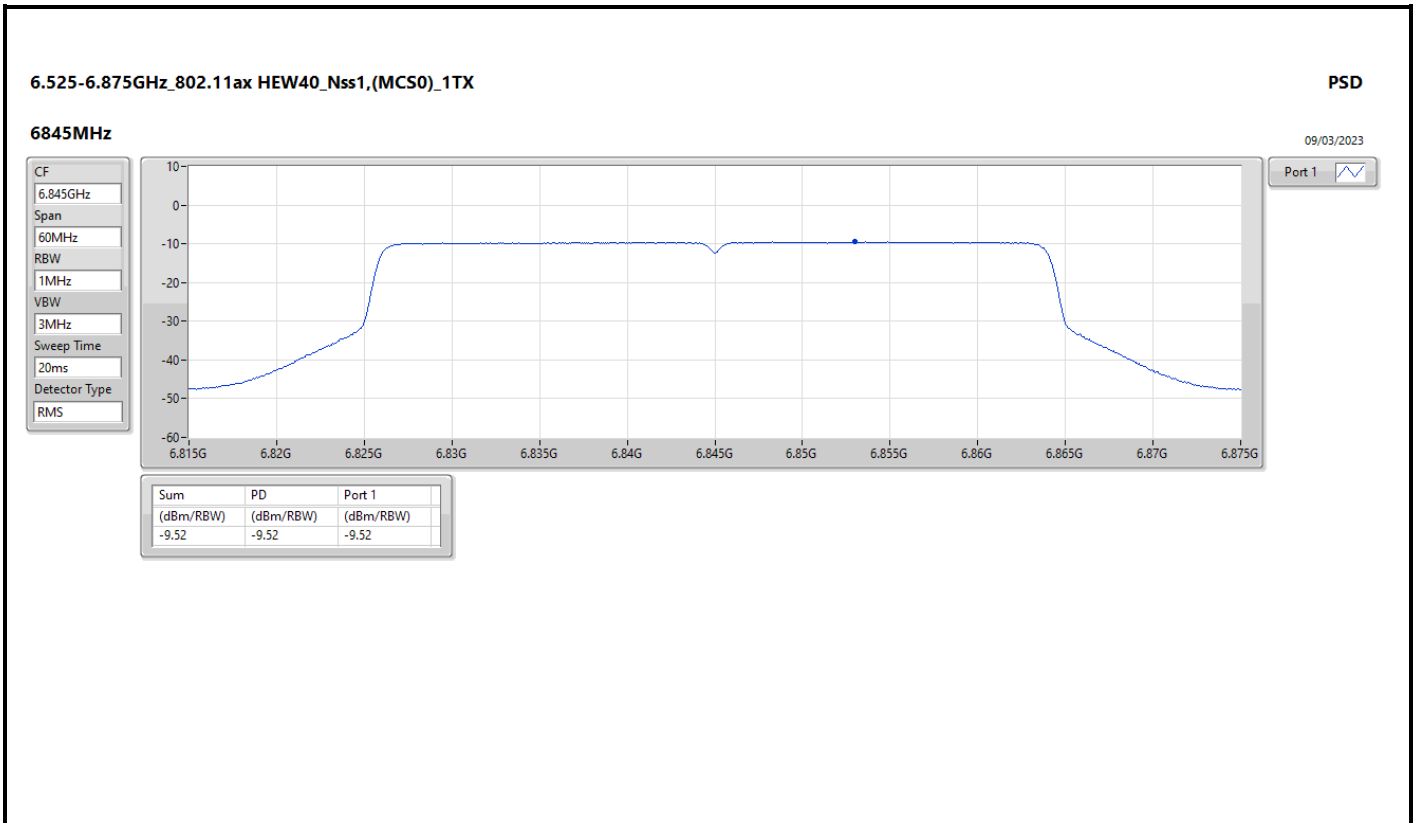

DG = Directional Gain; RBW = 500kHz for 5.725-5.85GHz band / 1MHz for other band;
 PD = trace bin-by-bin of each transmits port summing can be performed maximum power density; Port X = Port X Power Density;