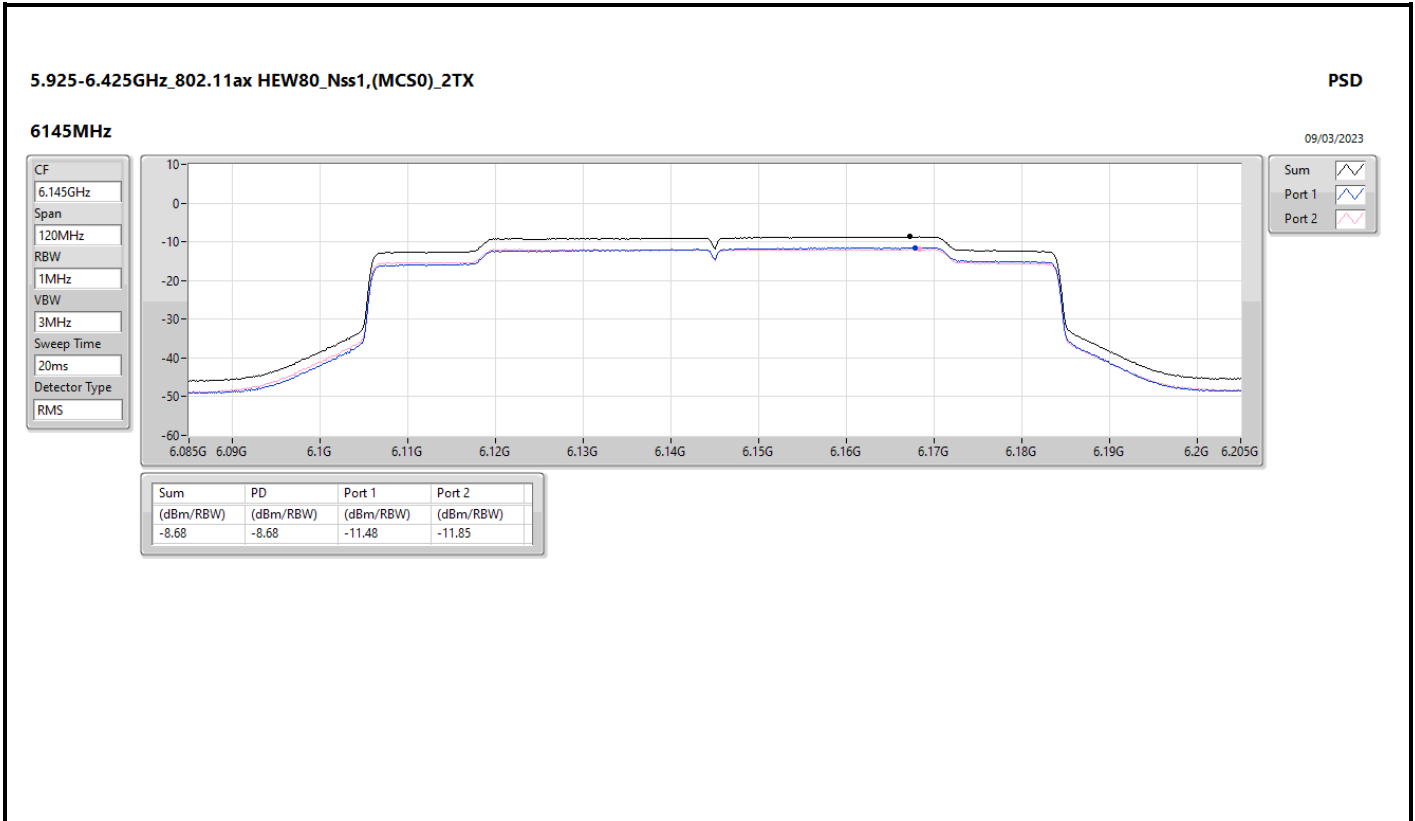

DG = Directional Gain; RBW = 500kHz for 5.725-5.85GHz band / 1MHz for other band;
 PD = trace bin-by-bin of each transmits port summing can be performed maximum power density; Port X = Port X Power Density;