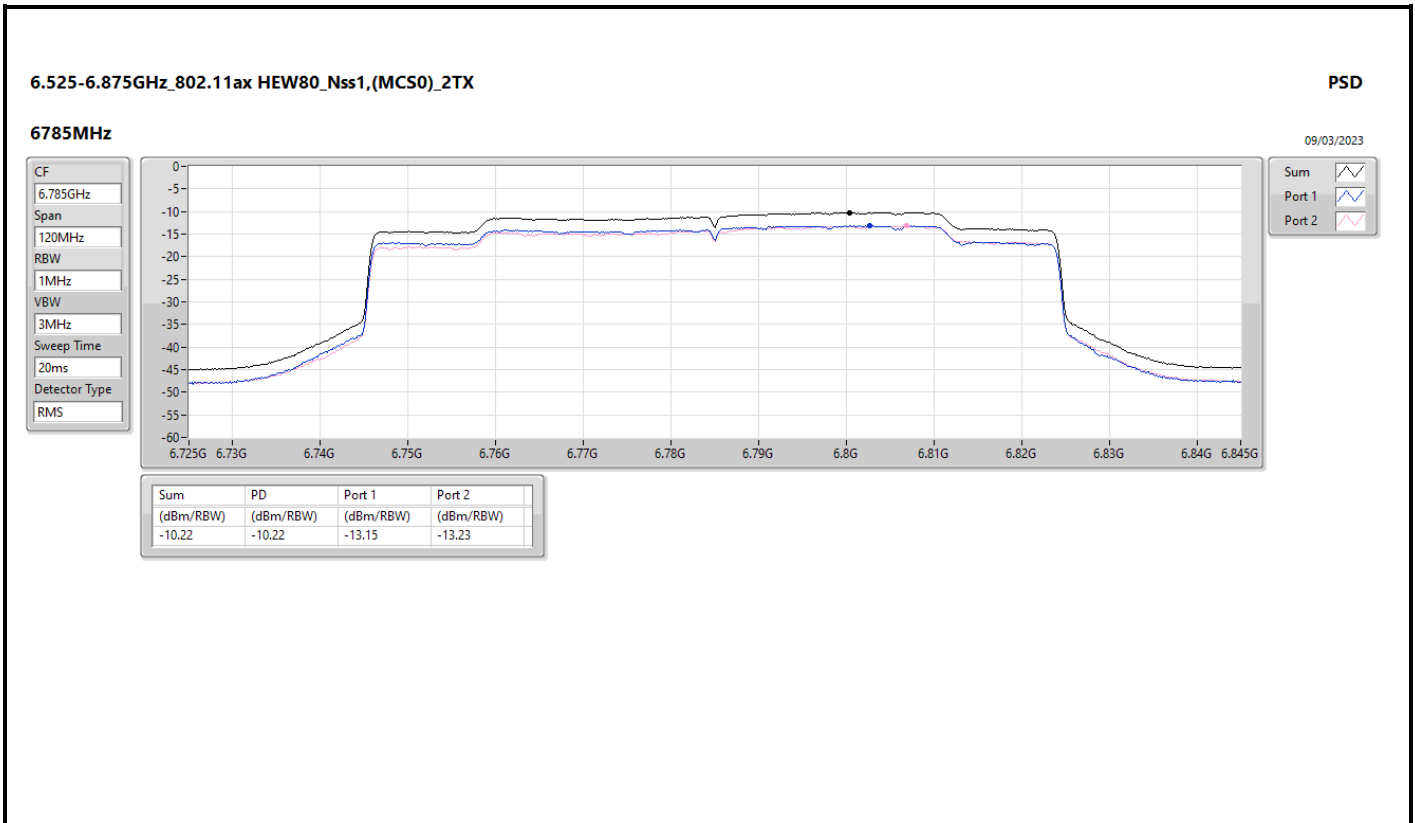

DG = Directional Gain; RBW = 500kHz for 5.725-5.85GHz band / 1MHz for other band;
 PD = trace bin-by-bin of each transmits port summing can be performed maximum power density; Port X = Port X Power Density;