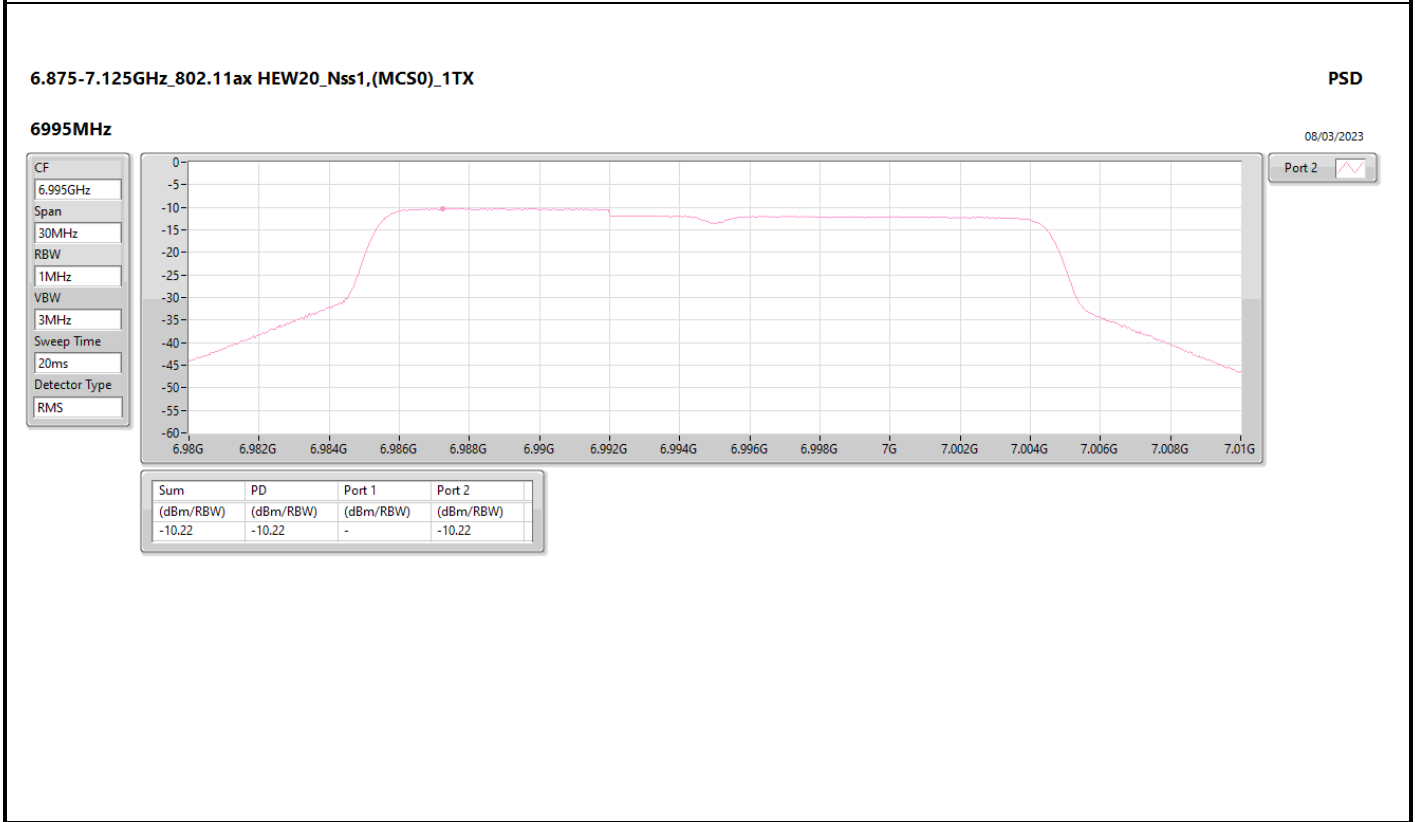

DG = Directional Gain; RBW = 500kHz for 5.725-5.85GHz band / 1MHz for other band;
 PD = trace bin-by-bin of each transmits port summing can be performed maximum power density; Port X = Port X Power Density;