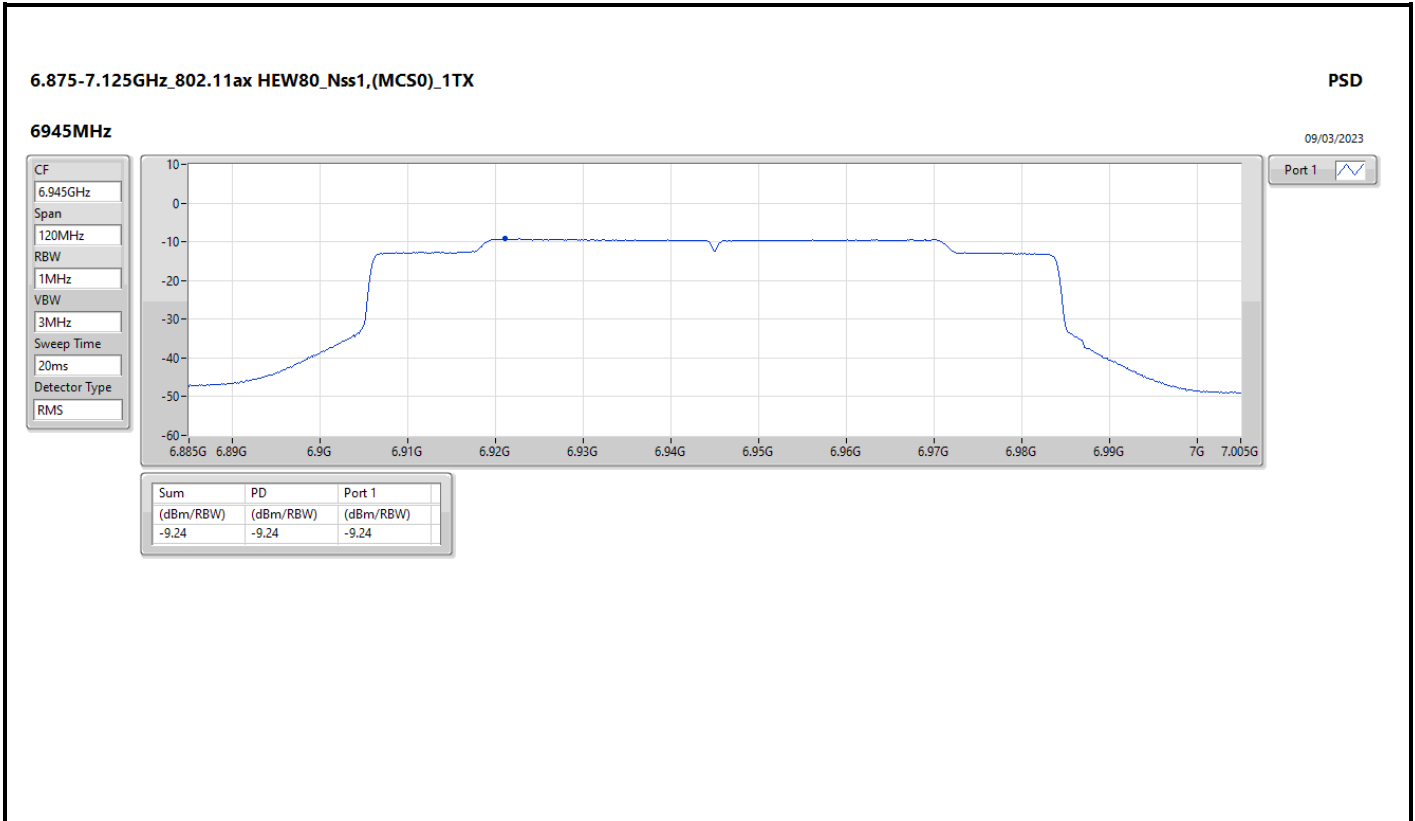

DG = Directional Gain; RBW = 500kHz for 5.725-5.85GHz band / 1MHz for other band;
 PD = trace bin-by-bin of each transmits port summing can be performed maximum power density; Port X = Port X Power Density;