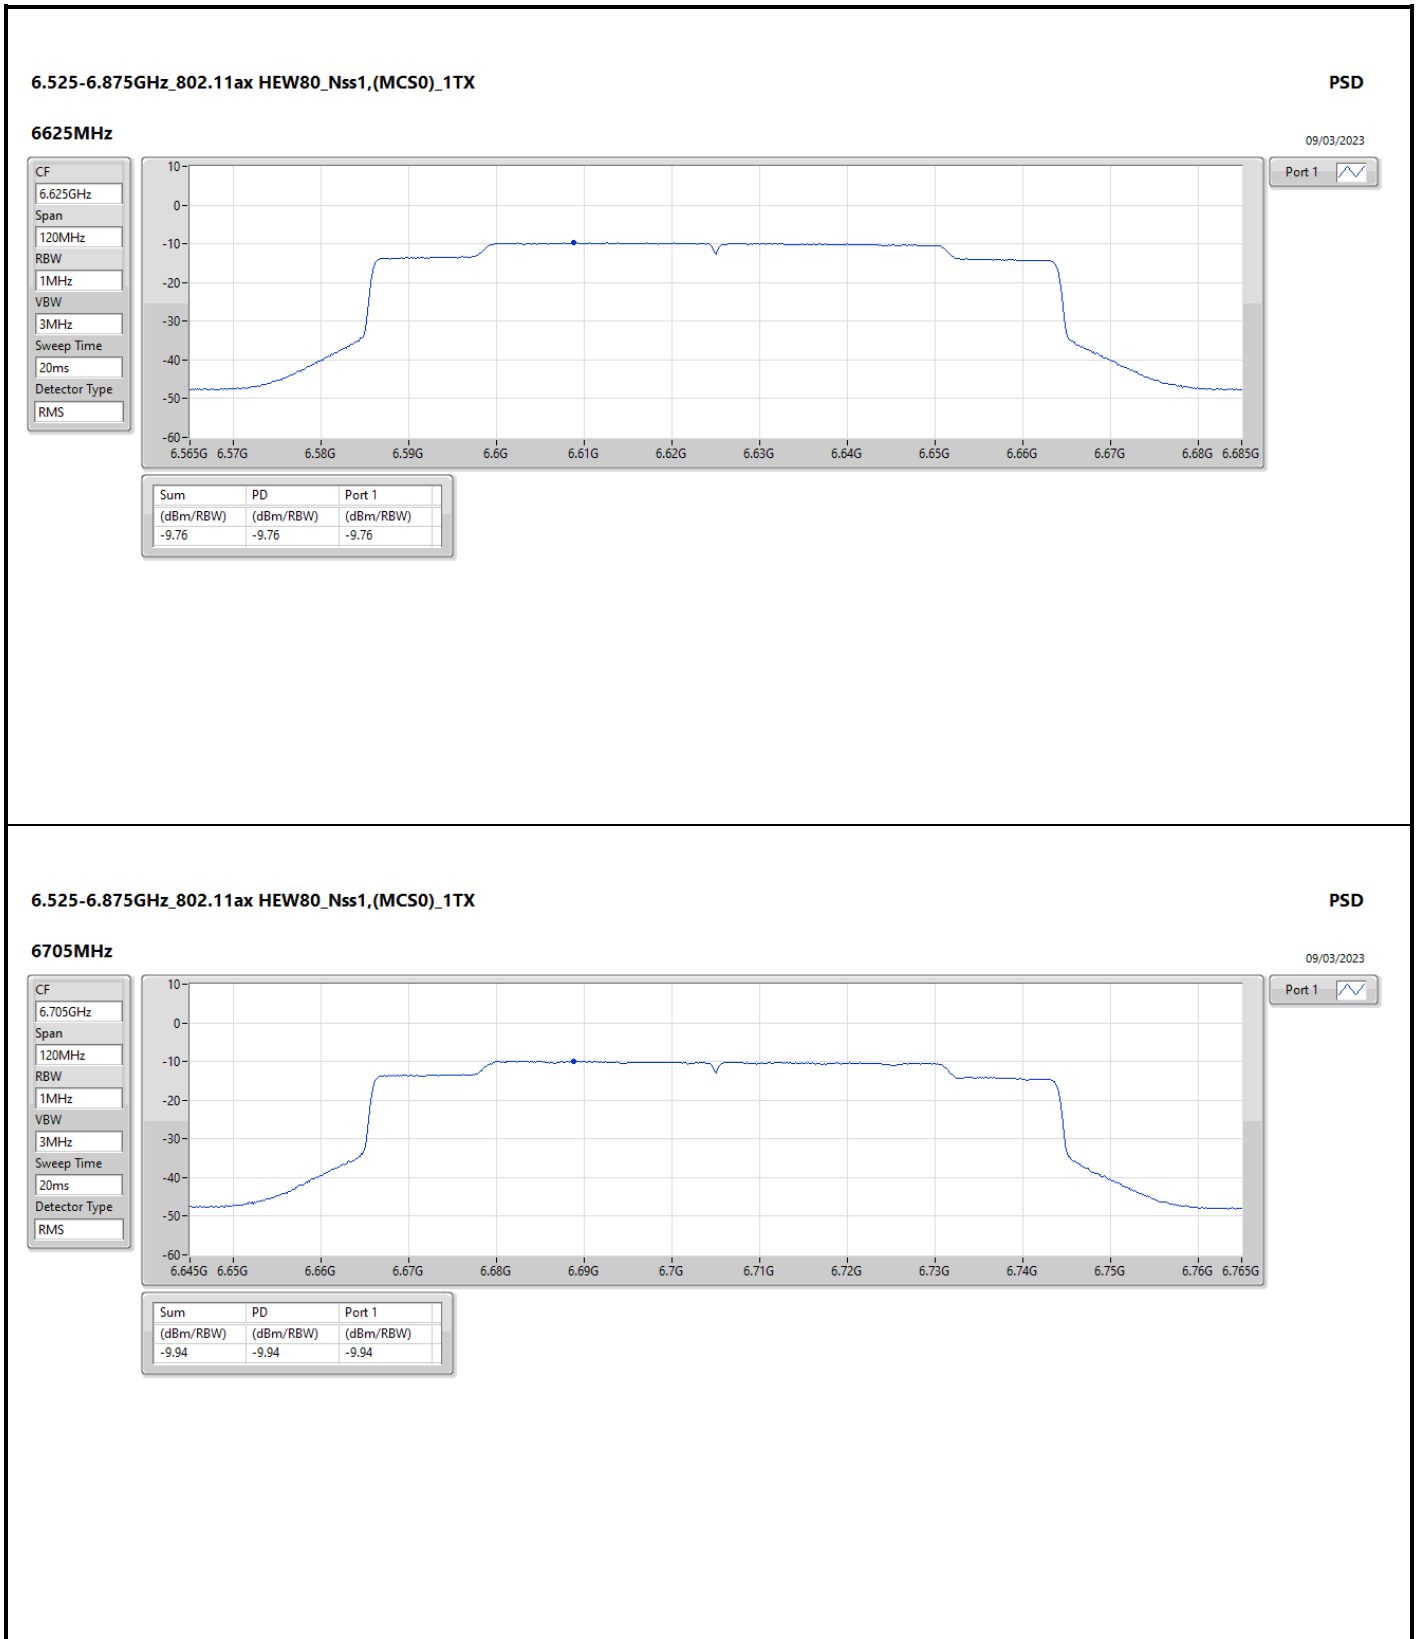

DG = Directional Gain; RBW = 500kHz for 5.725-5.85GHz band / 1MHz for other band;
 PD = trace bin-by-bin of each transmits port summing can be performed maximum power density; Port X = Port X Power Density;