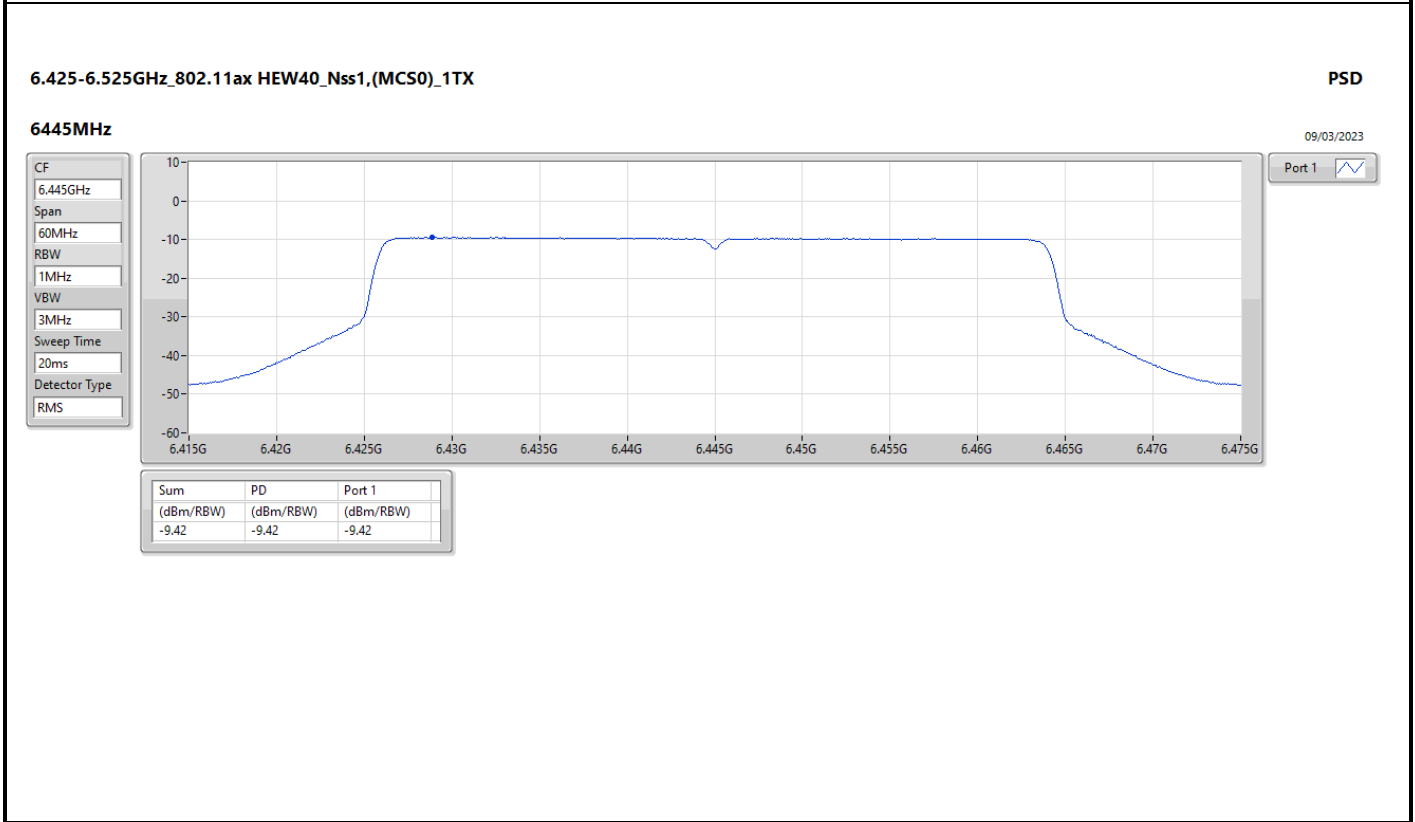

DG = Directional Gain; RBW = 500kHz for 5.725-5.85GHz band / 1MHz for other band;
 PD = trace bin-by-bin of each transmits port summing can be performed maximum power density; Port X = Port X Power Density;