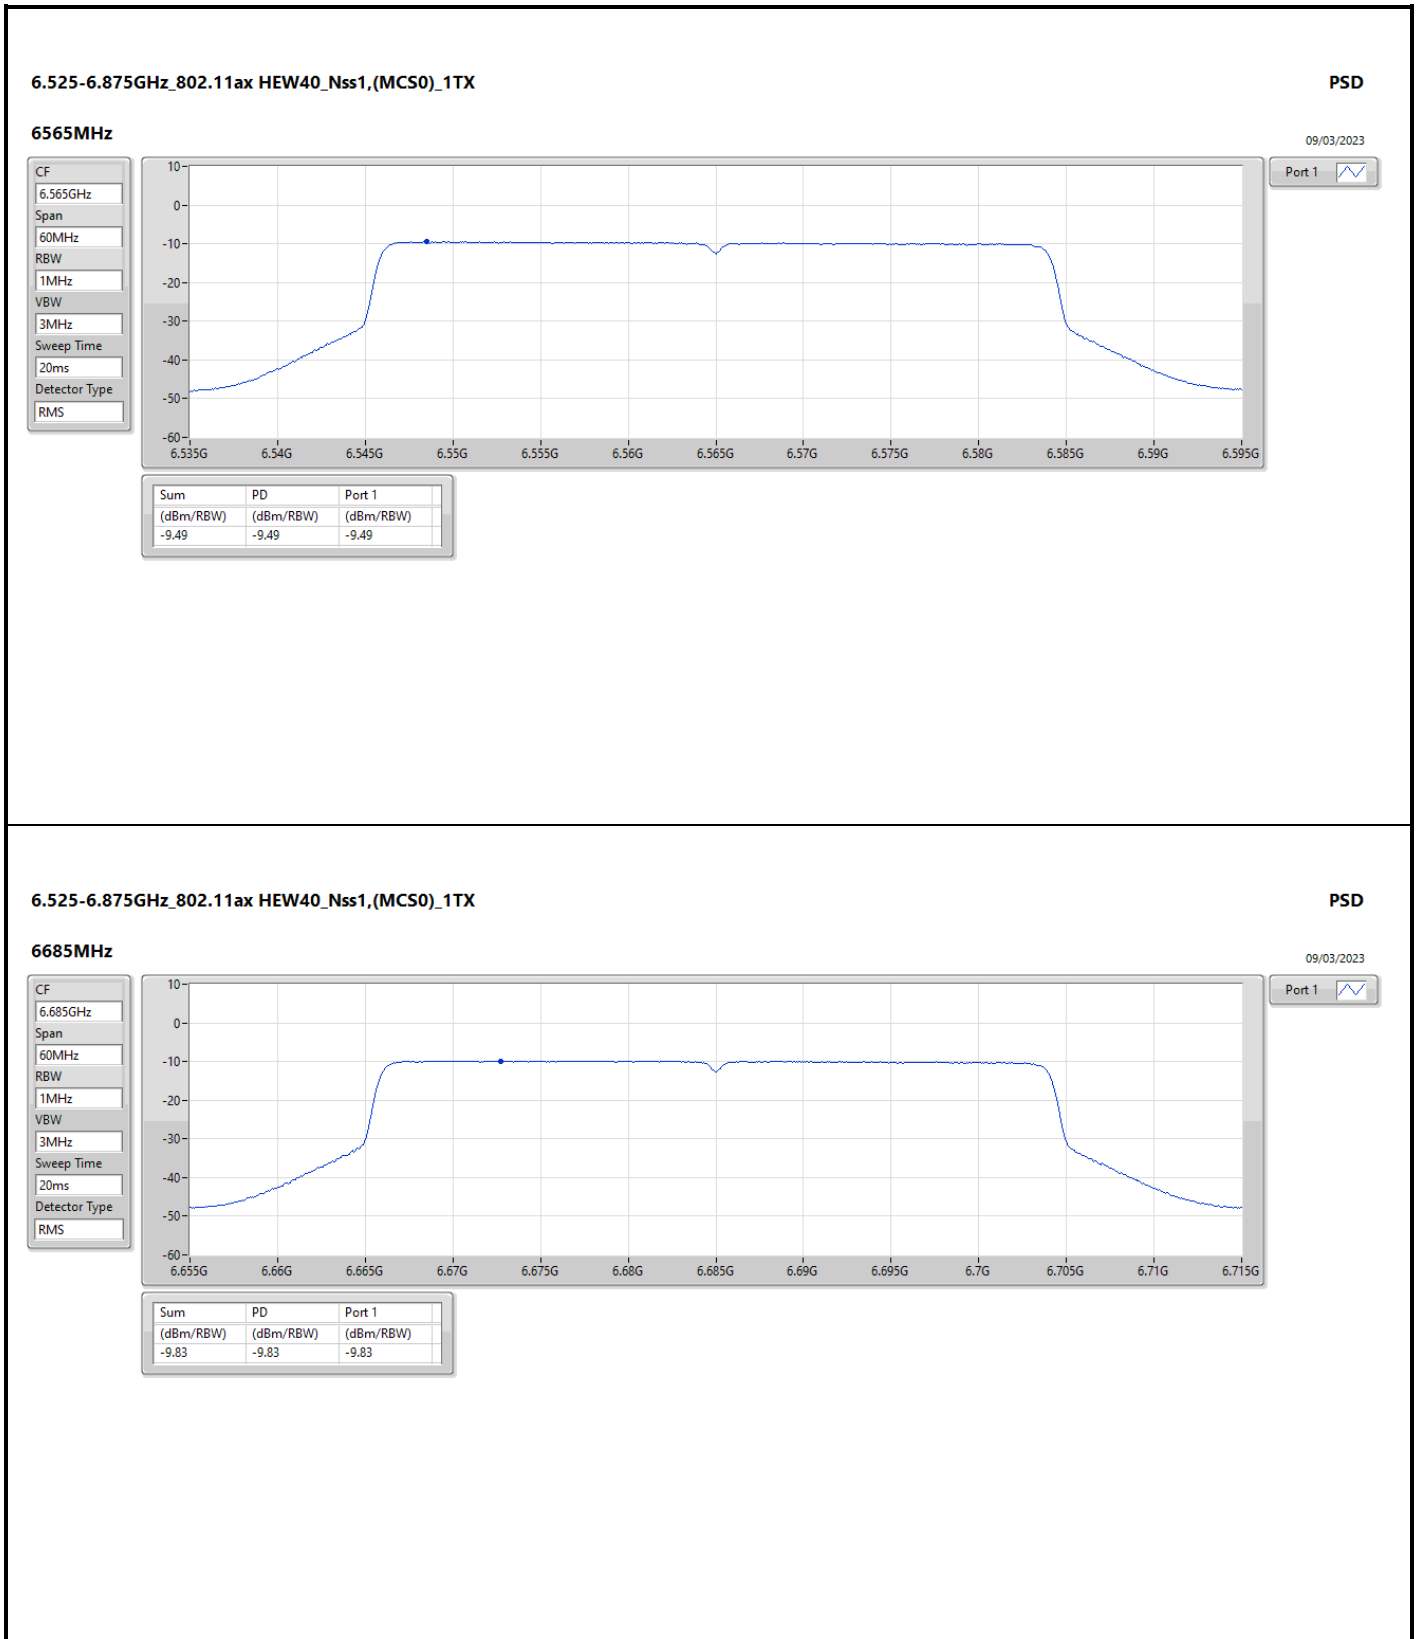

DG = Directional Gain; RBW = 500kHz for 5.725-5.85GHz band / 1MHz for other band;
 PD = trace bin-by-bin of each transmits port summing can be performed maximum power density; Port X = Port X Power Density;