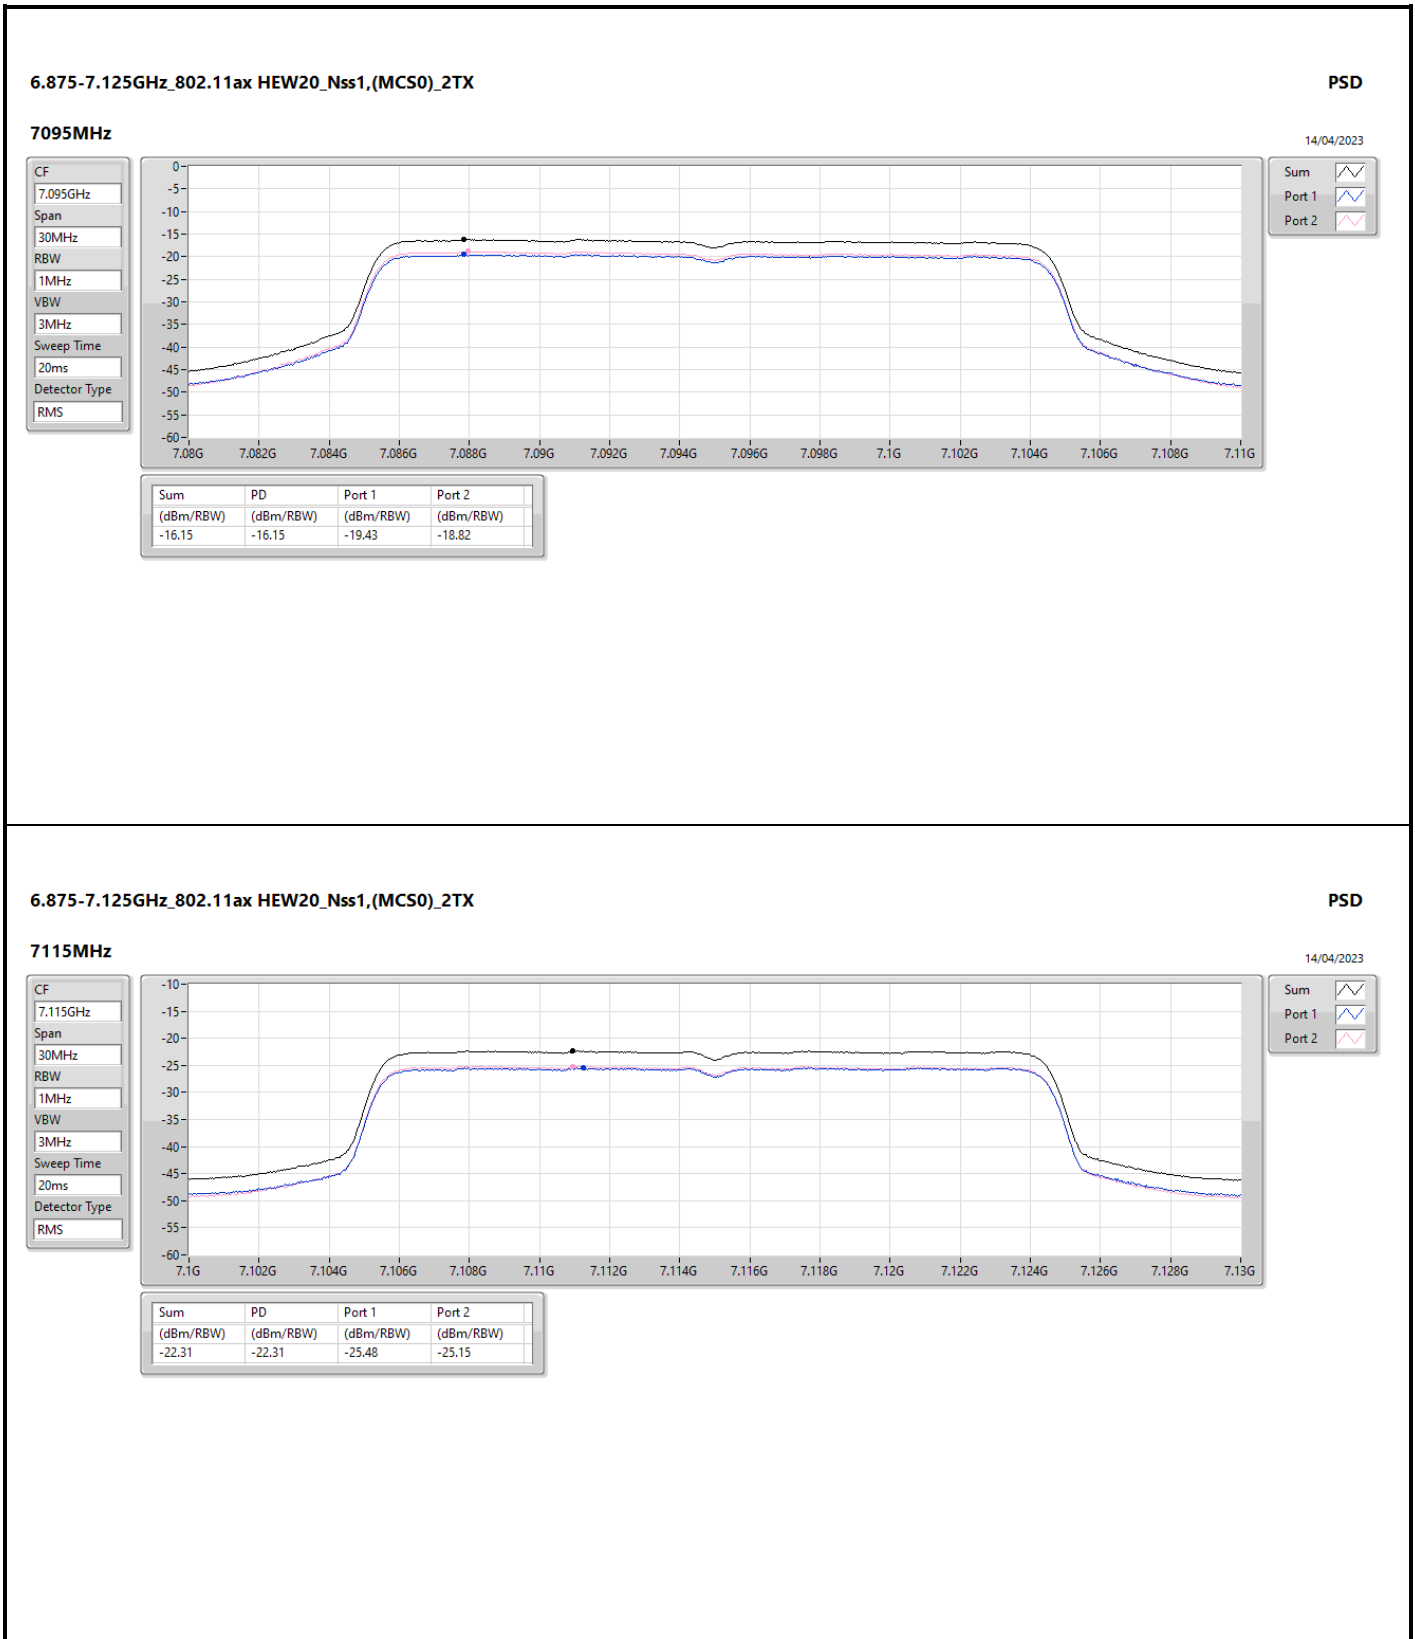

DG = Directional Gain; RBW = 500kHz for 5.725-5.85GHz band / 1MHz for other band;
 PD = trace bin-by-bin of each transmits port summing can be performed maximum power density; Port X = Port X Power Density;