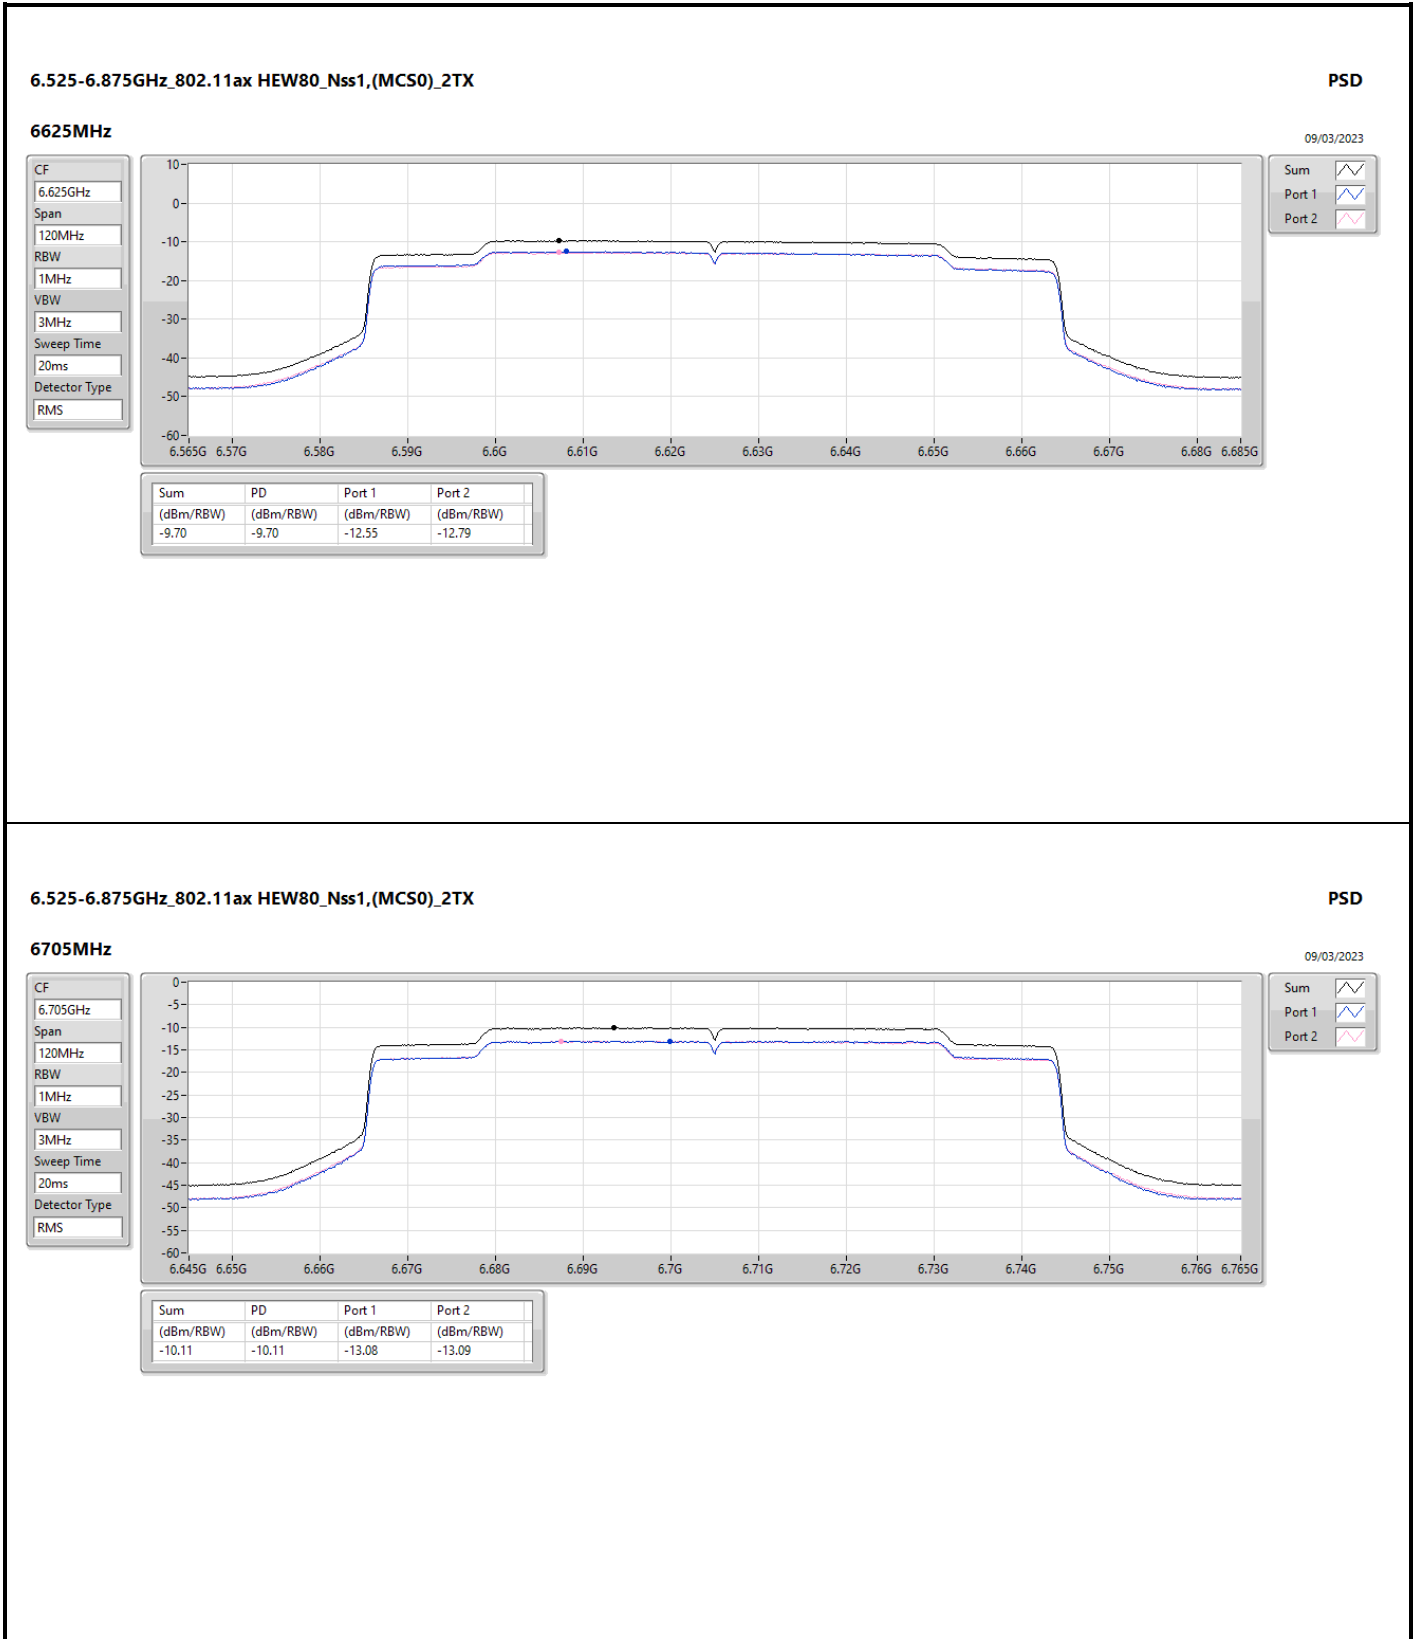

DG = Directional Gain; RBW = 500kHz for 5.725-5.85GHz band / 1MHz for other band;
 PD = trace bin-by-bin of each transmits port summing can be performed maximum power density; Port X = Port X Power Density;