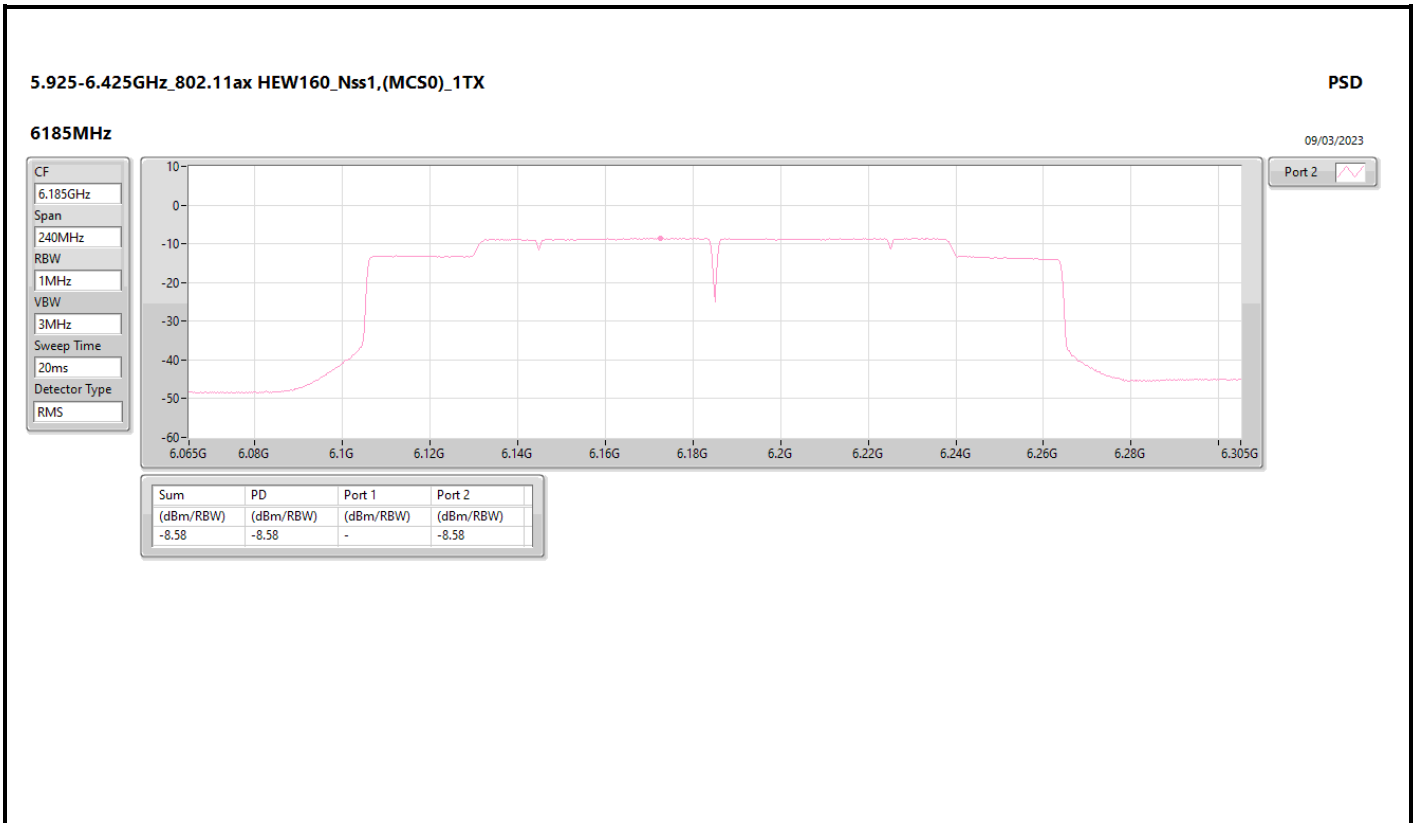

DG = Directional Gain; RBW = 500kHz for 5.725-5.85GHz band / 1MHz for other band;
 PD = trace bin-by-bin of each transmits port summing can be performed maximum power density; Port X = Port X Power Density;