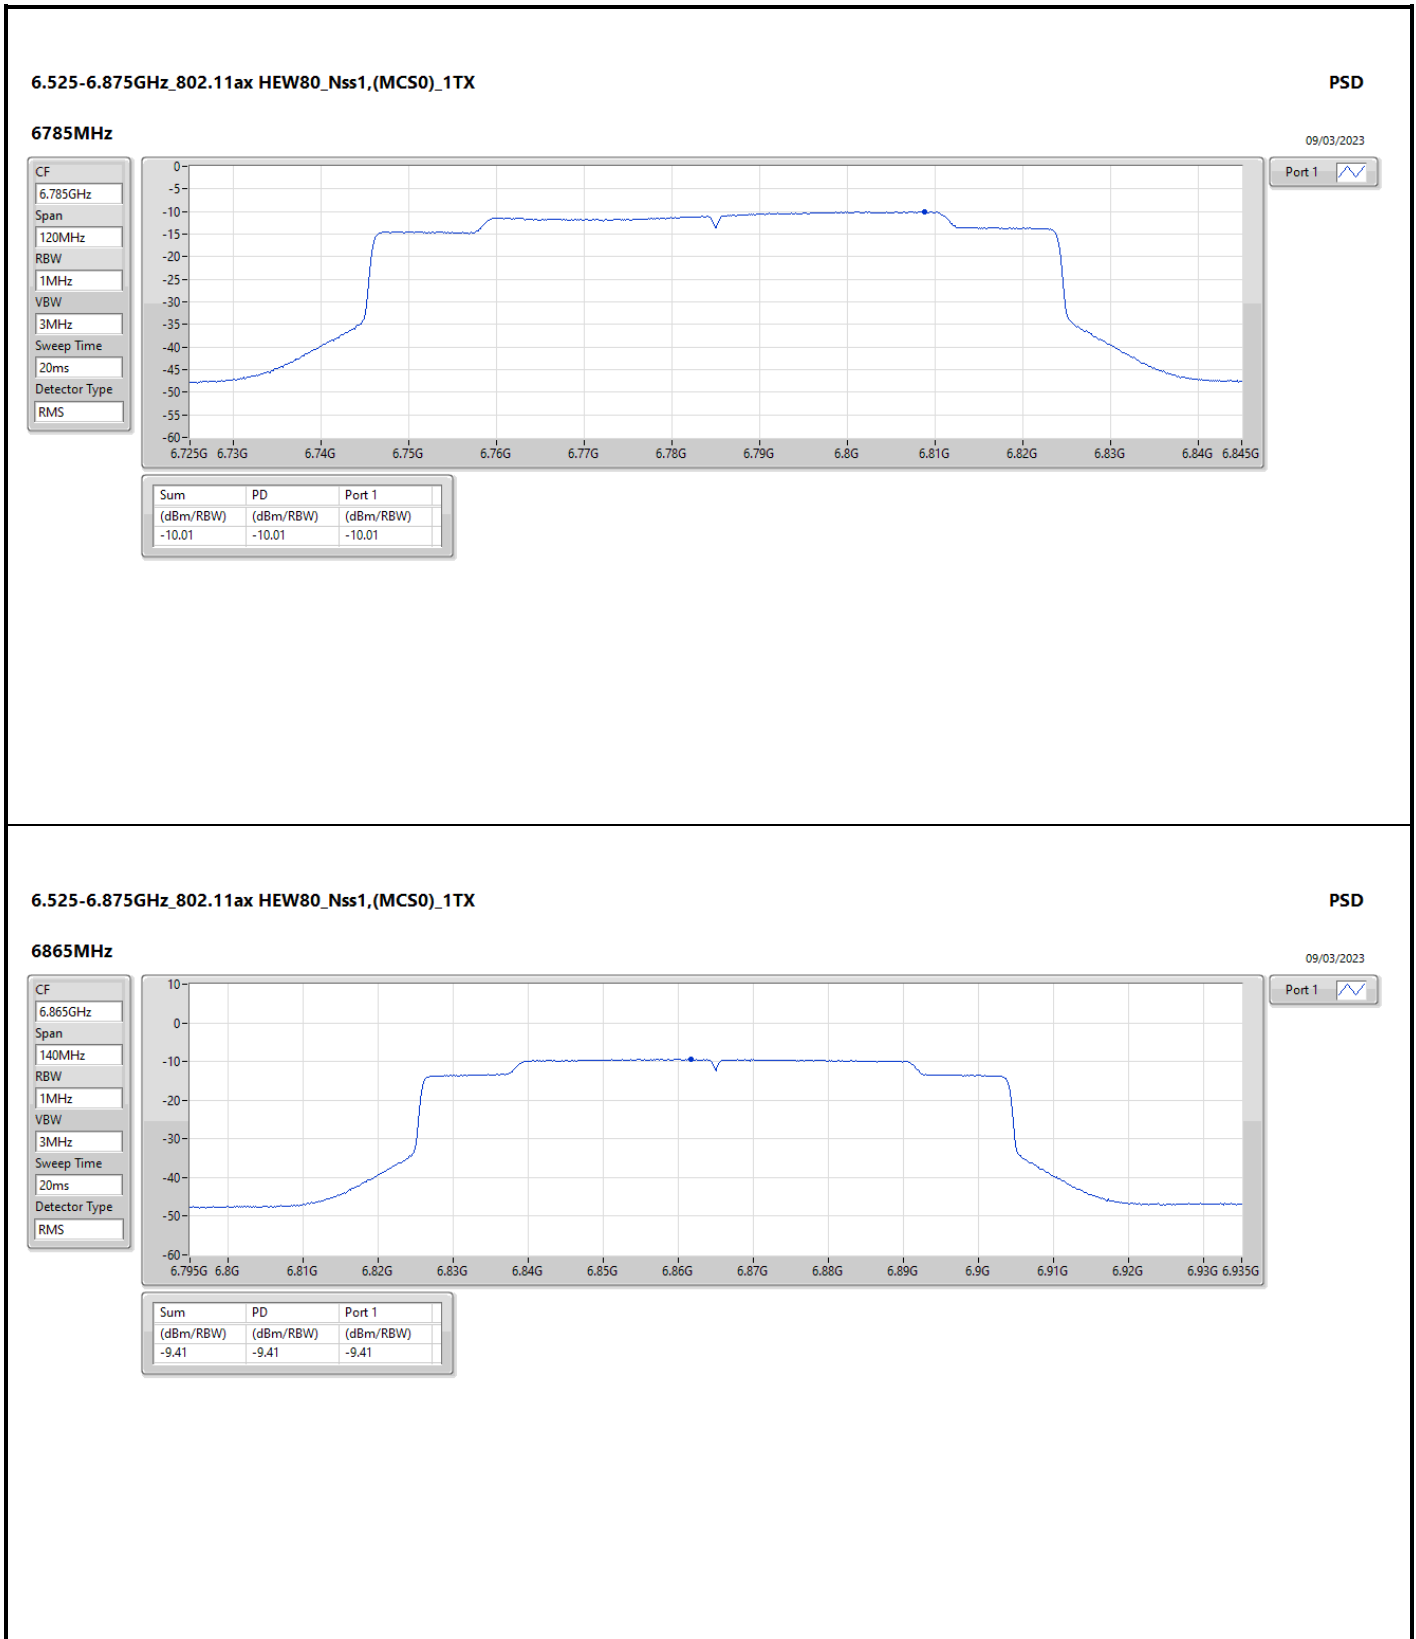

DG = Directional Gain; RBW = 500kHz for 5.725-5.85GHz band / 1MHz for other band;
 PD = trace bin-by-bin of each transmits port summing can be performed maximum power density; Port X = Port X Power Density;