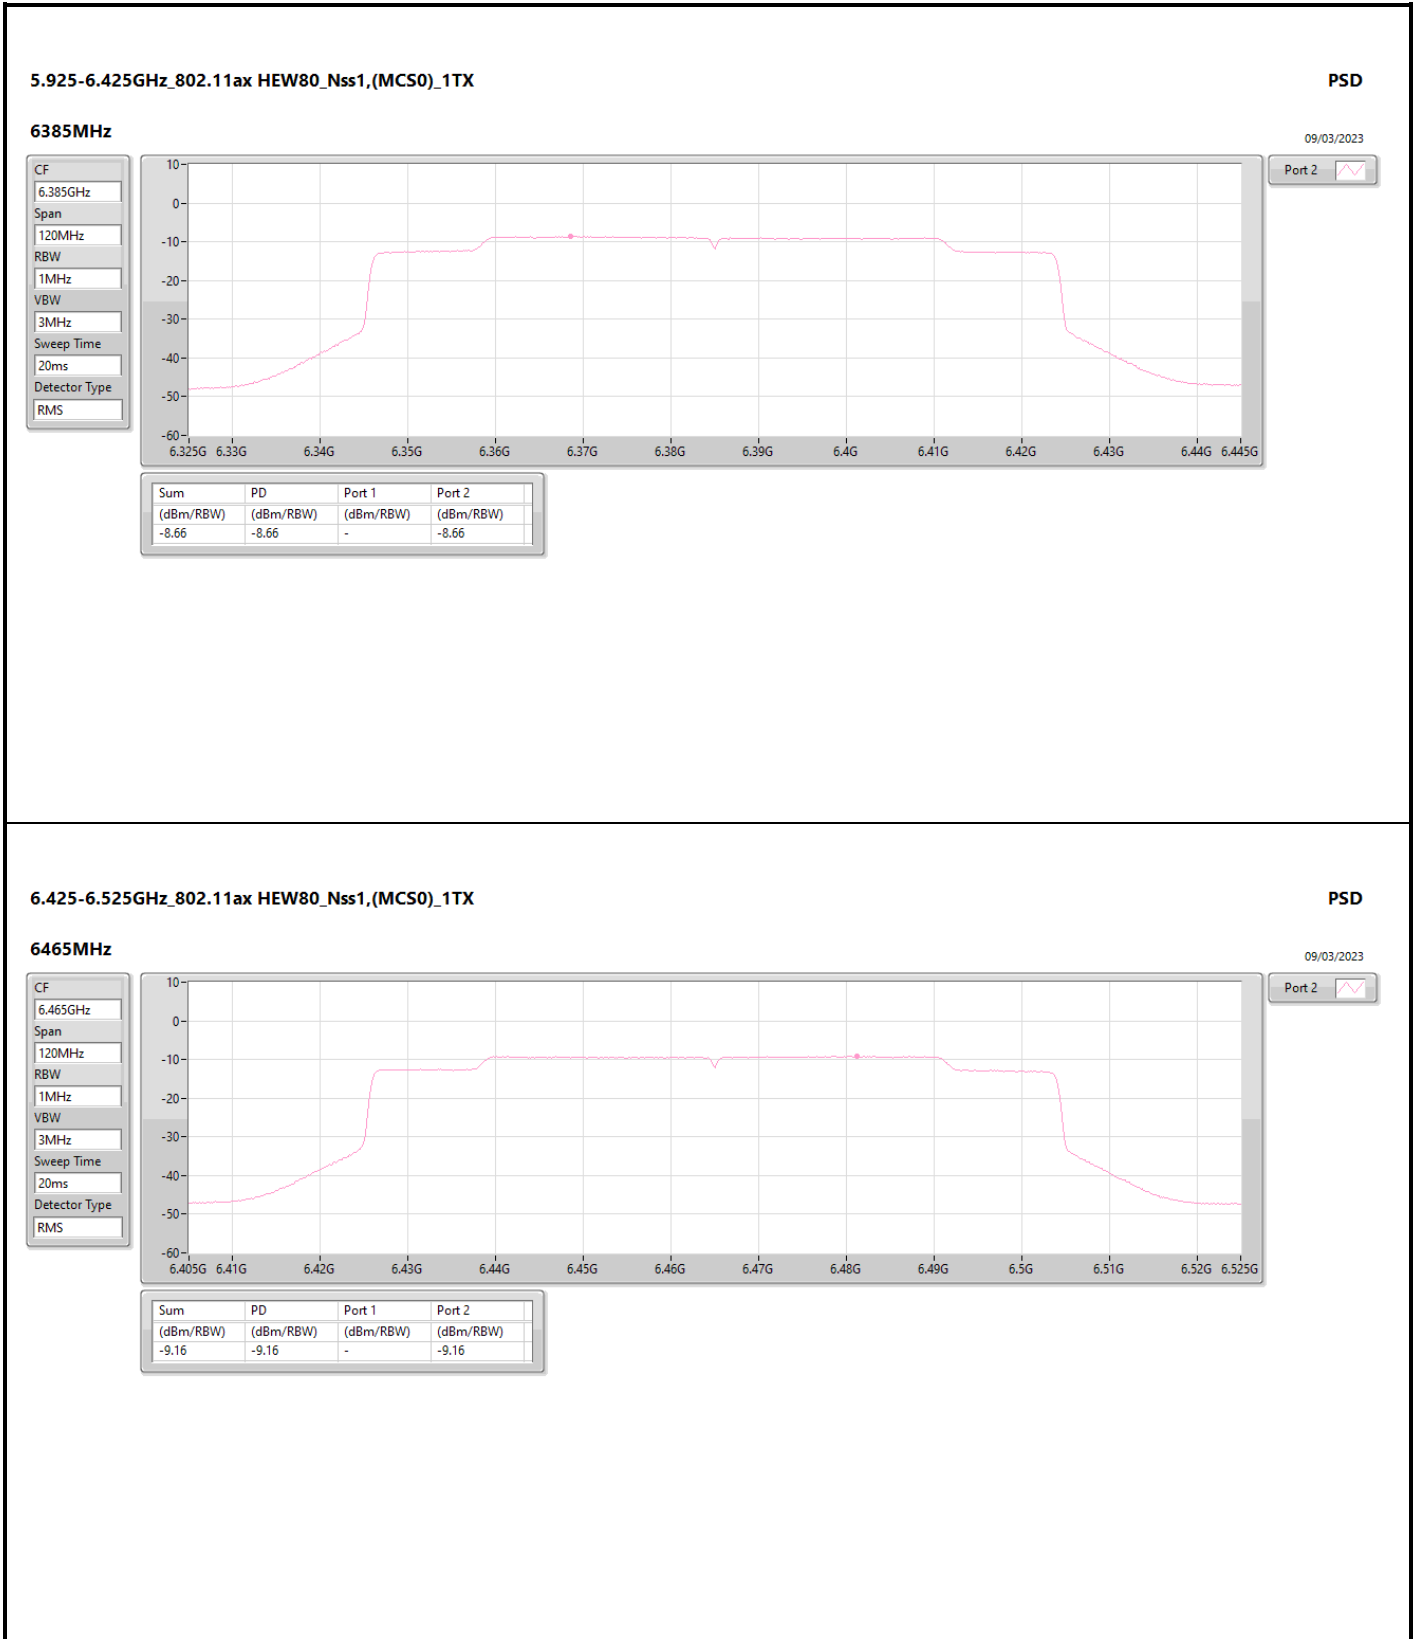

DG = Directional Gain; RBW = 500kHz for 5.725-5.85GHz band / 1MHz for other band;
 PD = trace bin-by-bin of each transmits port summing can be performed maximum power density; Port X = Port X Power Density;