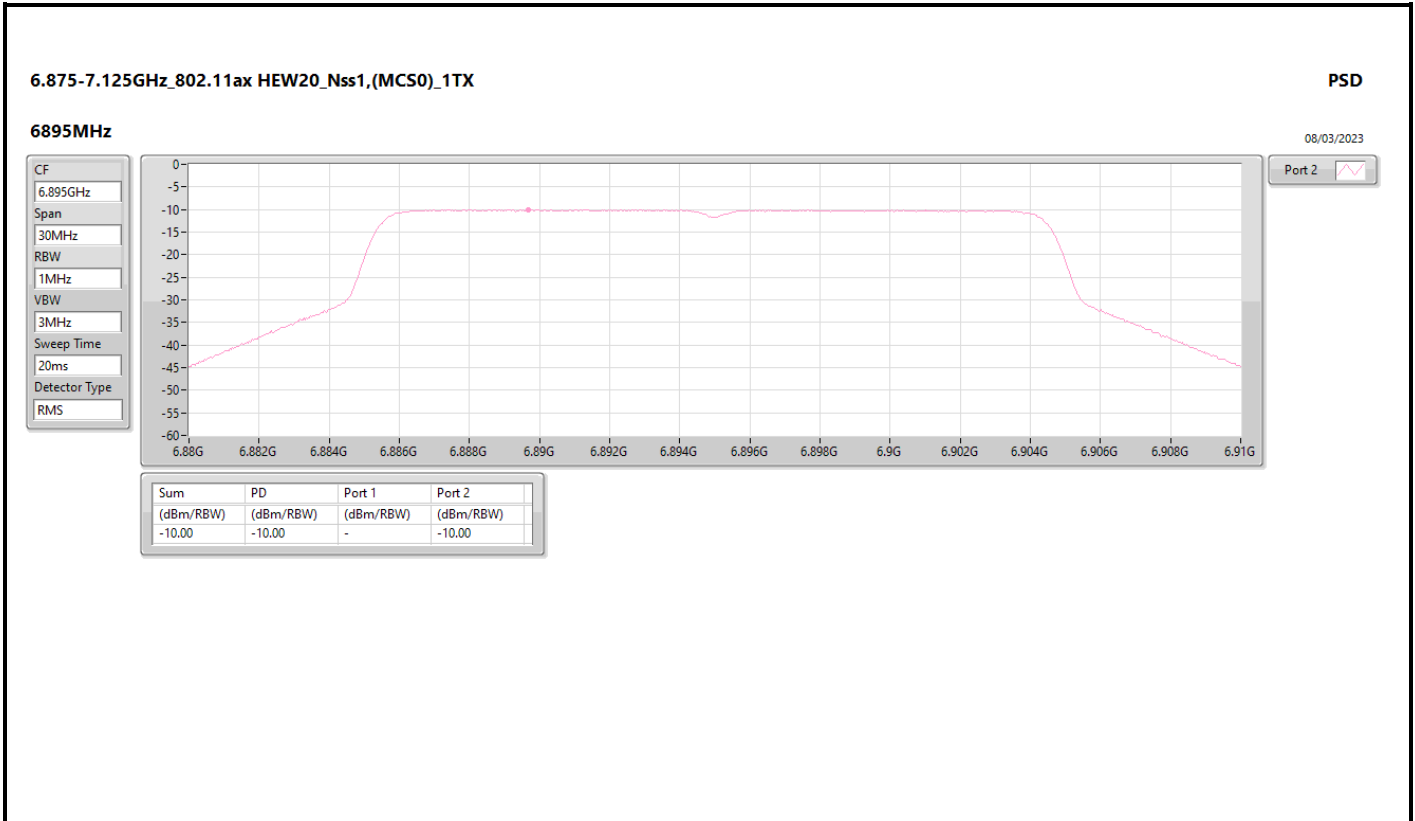

DG = Directional Gain; RBW = 500kHz for 5.725-5.85GHz band / 1MHz for other band;
 PD = trace bin-by-bin of each transmits port summing can be performed maximum power density; Port X = Port X Power Density;