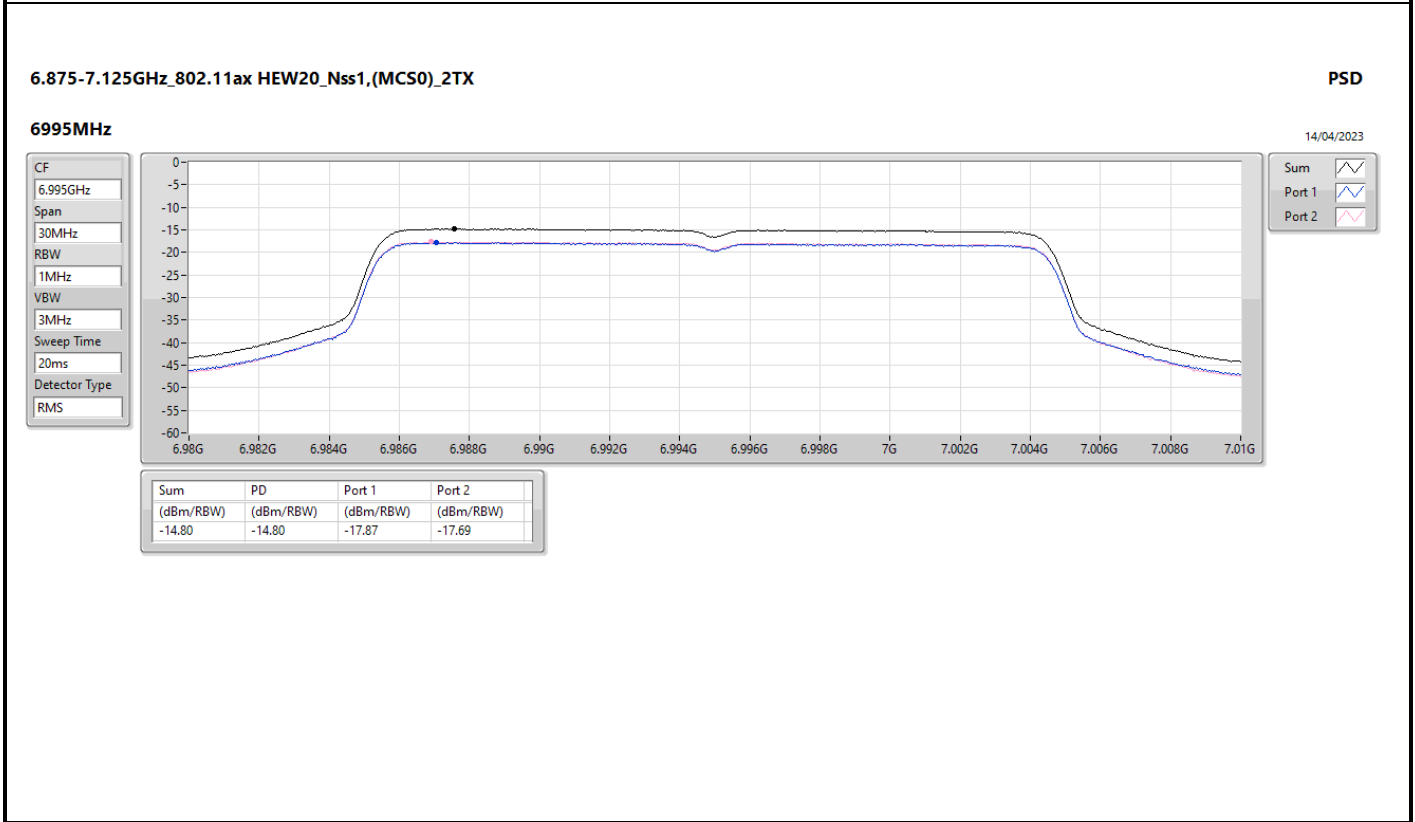

DG = Directional Gain; RBW = 500kHz for 5.725-5.85GHz band / 1MHz for other band;
 PD = trace bin-by-bin of each transmits port summing can be performed maximum power density; Port X = Port X Power Density;