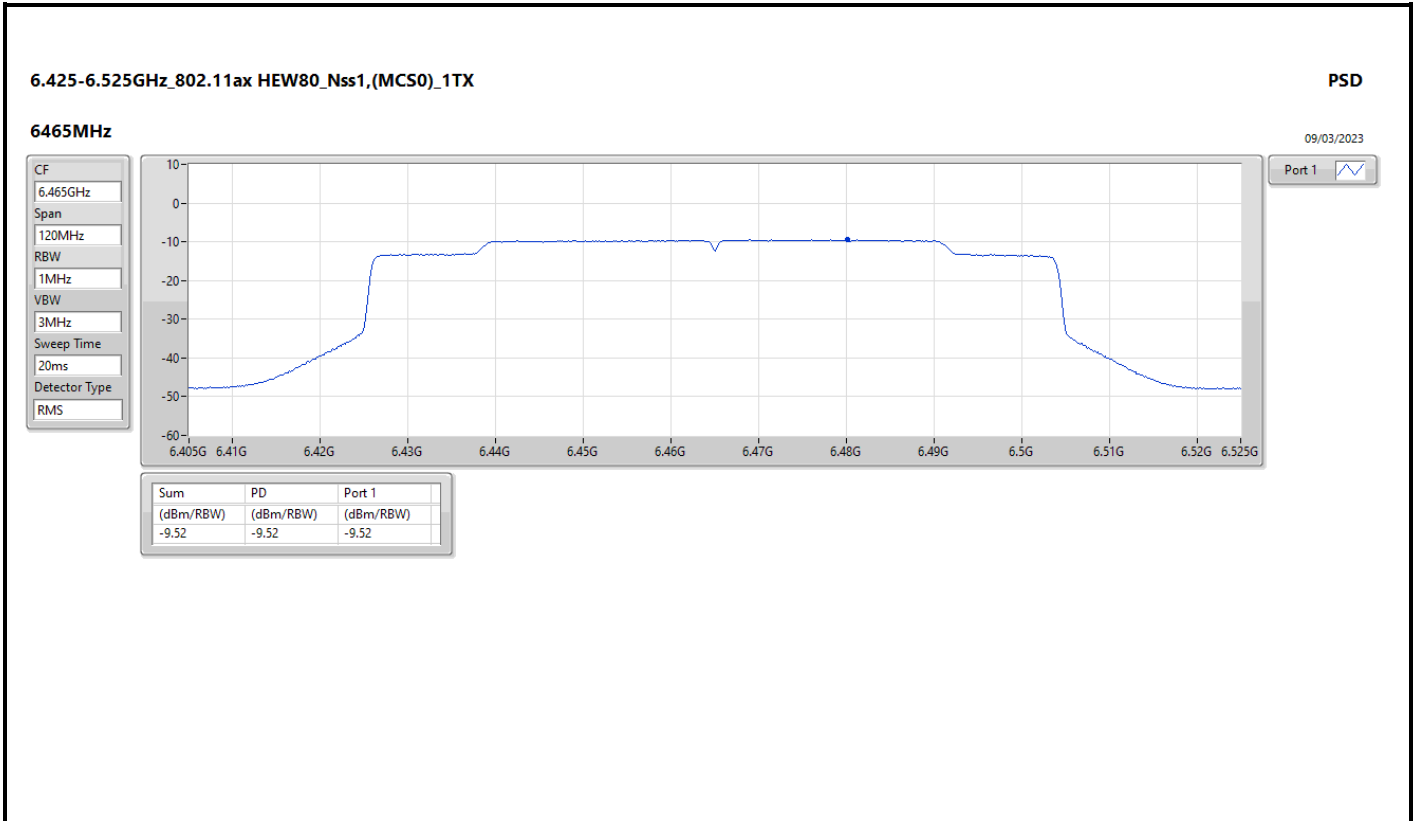

DG = Directional Gain; RBW = 500kHz for 5.725-5.85GHz band / 1MHz for other band;
 PD = trace bin-by-bin of each transmits port summing can be performed maximum power density; Port X = Port X Power Density;