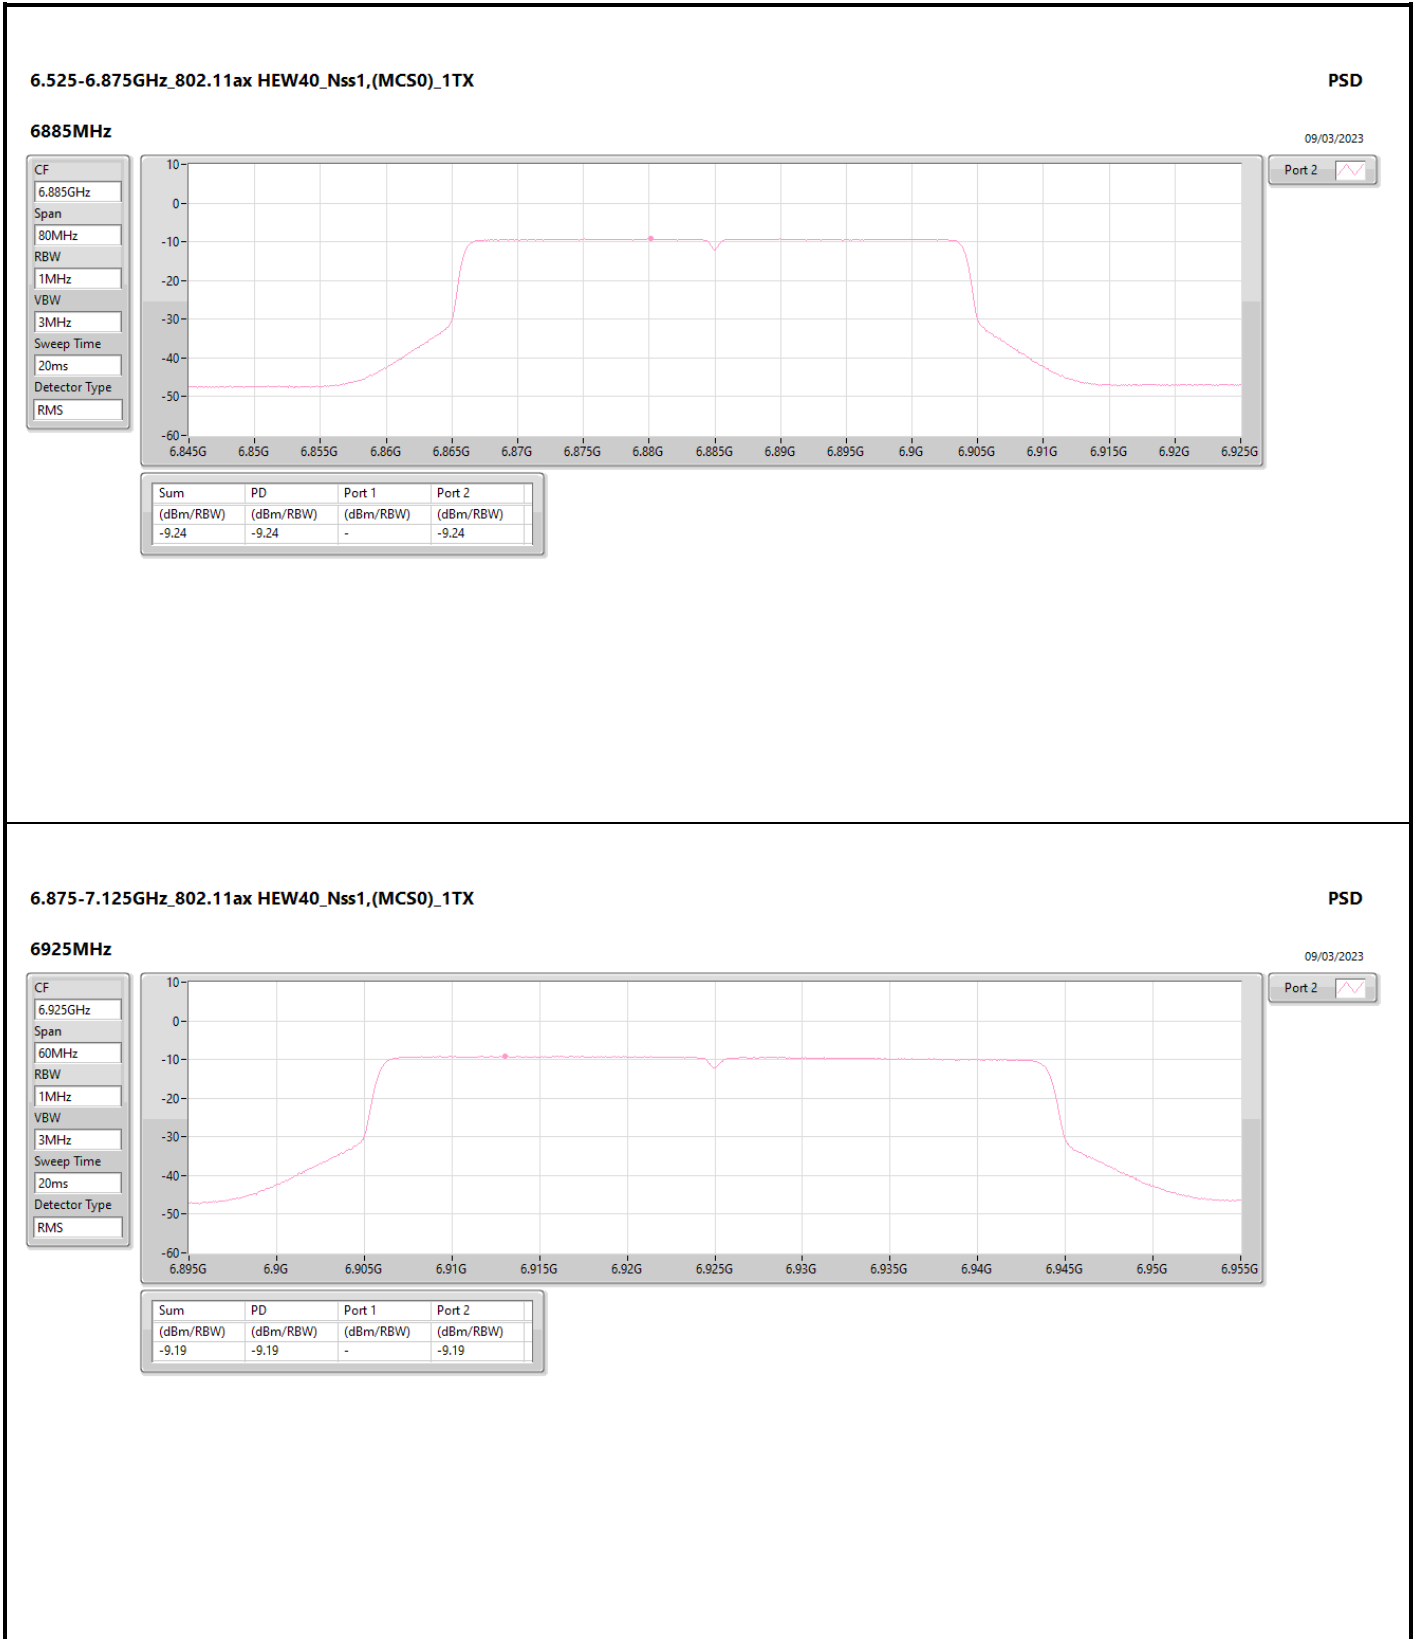

DG = Directional Gain; RBW = 500kHz for 5.725-5.85GHz band / 1MHz for other band;
 PD = trace bin-by-bin of each transmits port summing can be performed maximum power density; Port X = Port X Power Density;