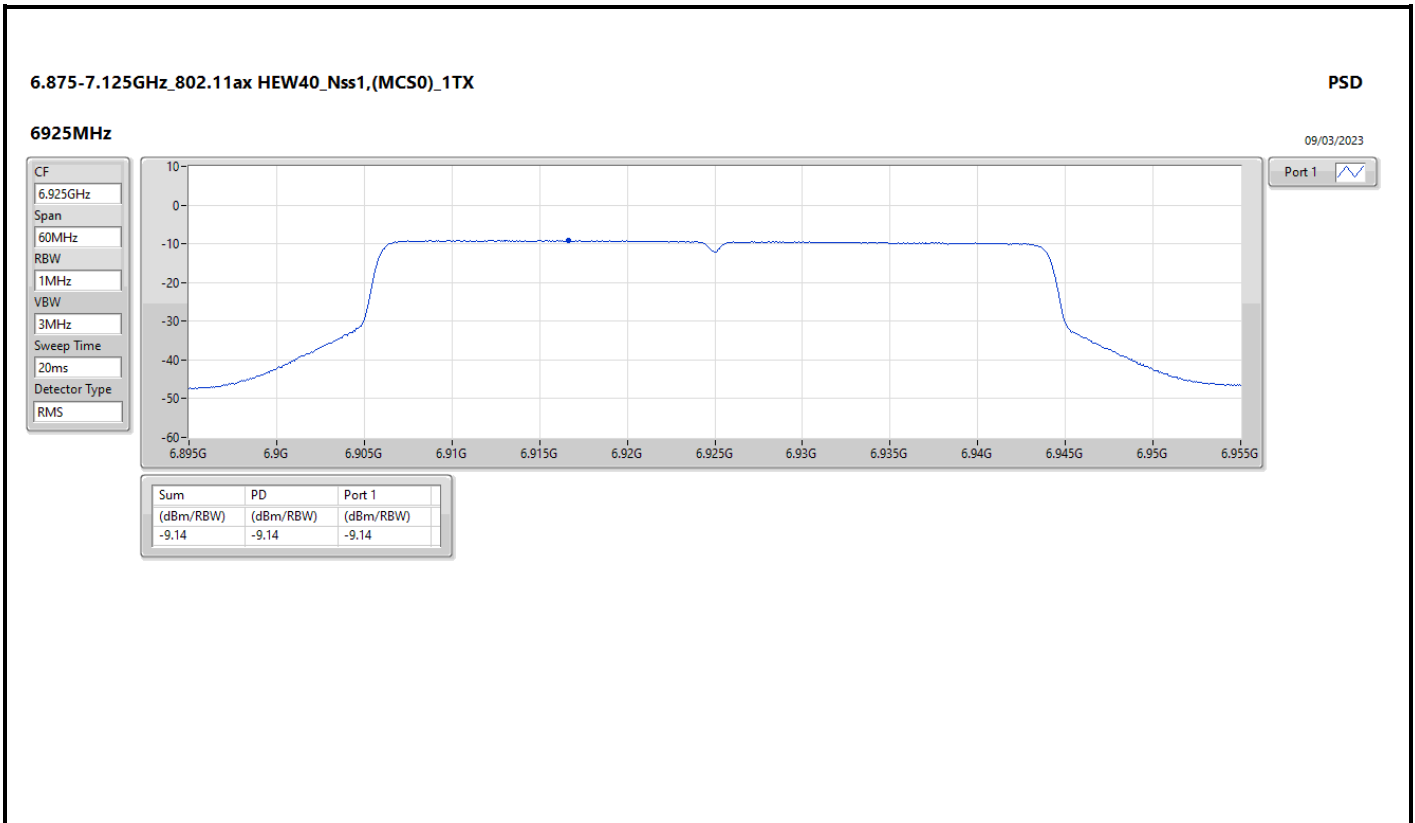

DG = Directional Gain; RBW = 500kHz for 5.725-5.85GHz band / 1MHz for other band;
 PD = trace bin-by-bin of each transmits port summing can be performed maximum power density; Port X = Port X Power Density;