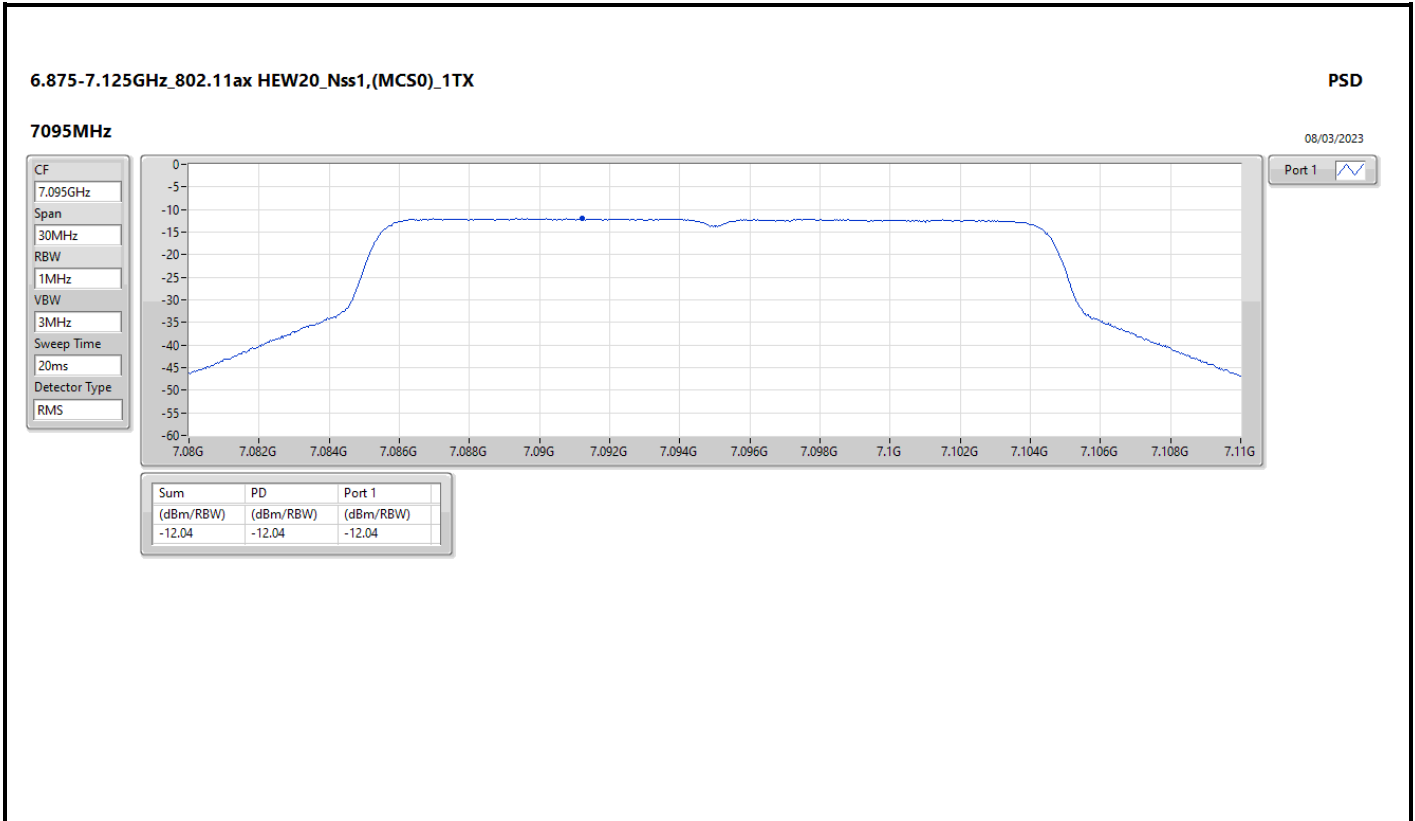

DG = Directional Gain; RBW = 500kHz for 5.725-5.85GHz band / 1MHz for other band;
 PD = trace bin-by-bin of each transmits port summing can be performed maximum power density; Port X = Port X Power Density;