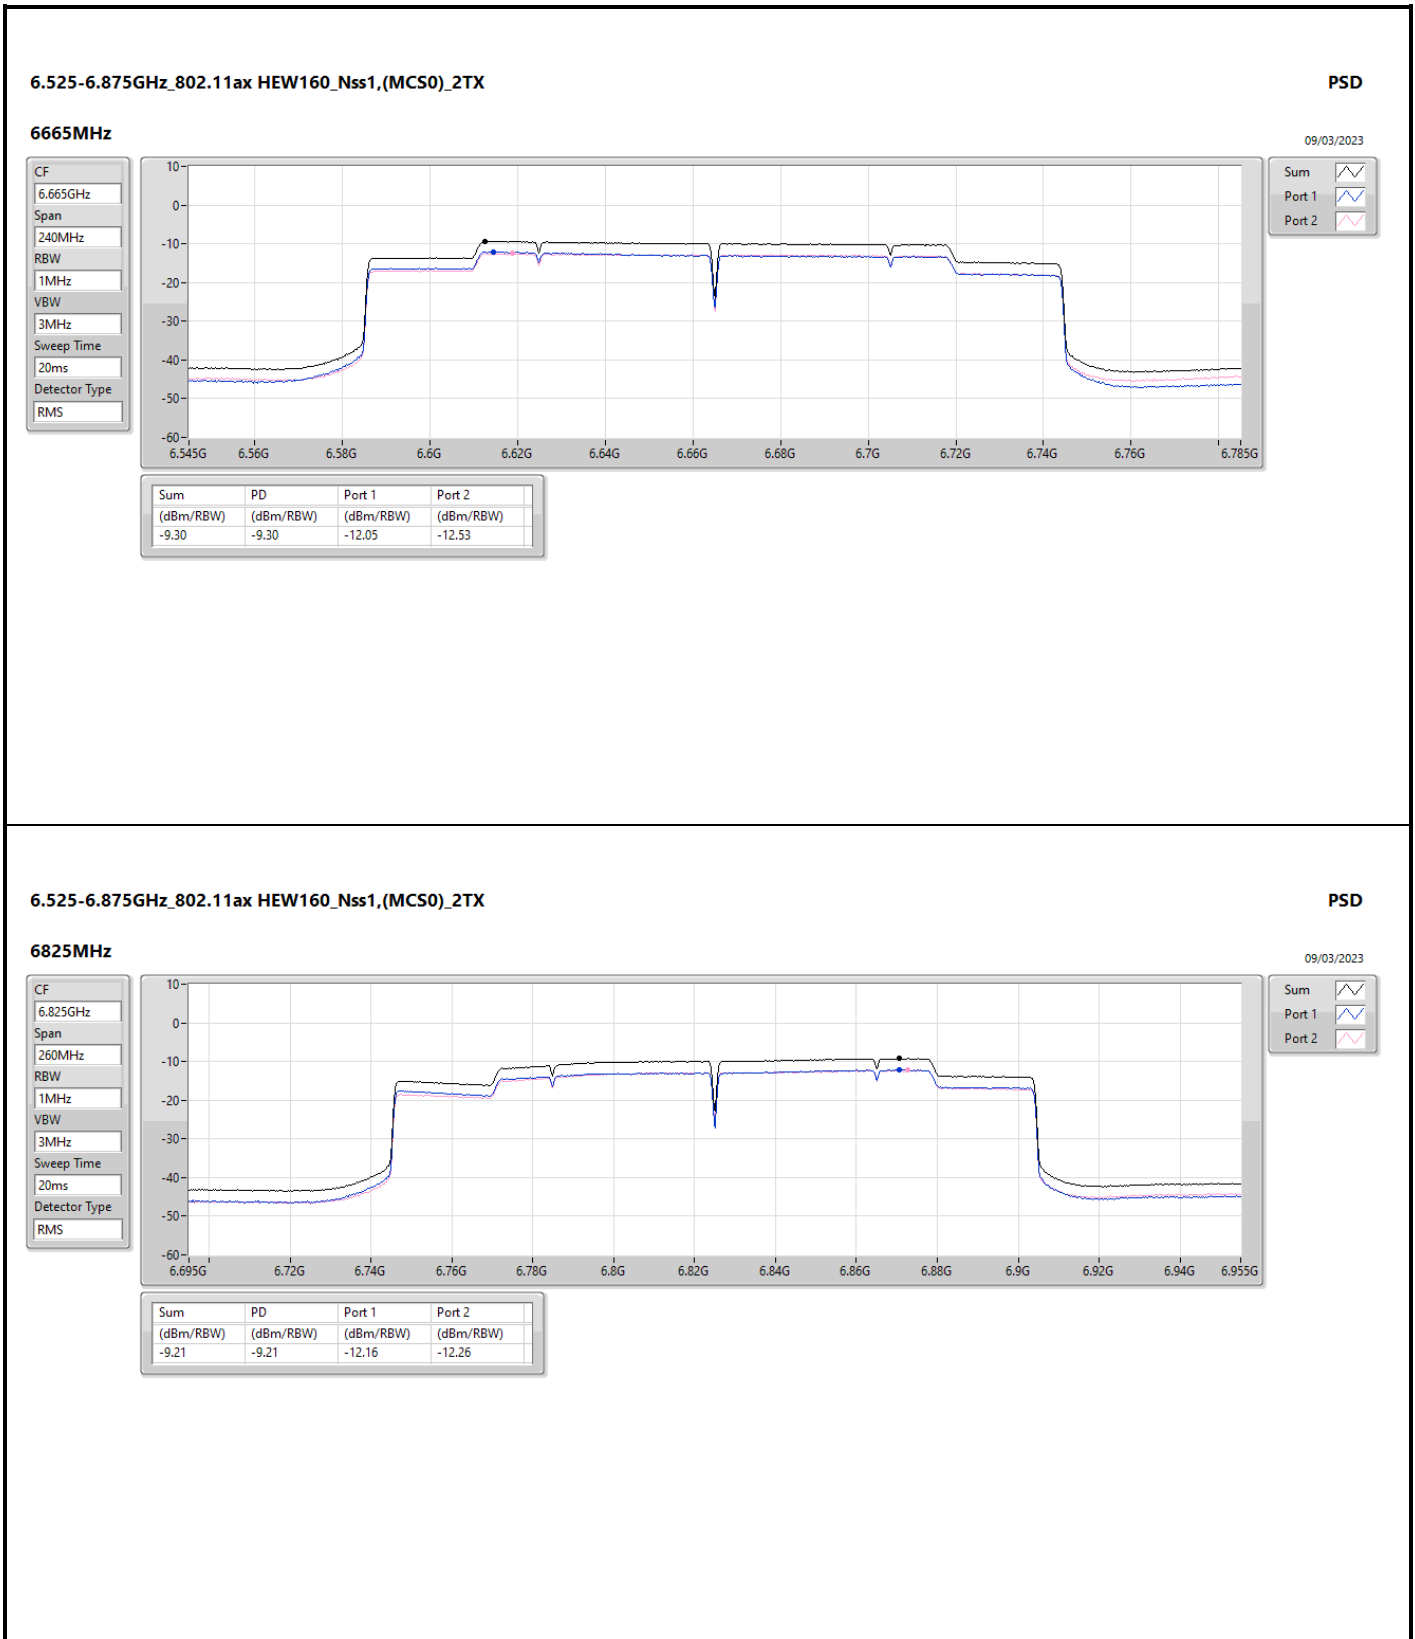

DG = Directional Gain; RBW = 500kHz for 5.725-5.85GHz band / 1MHz for other band;
 PD = trace bin-by-bin of each transmits port summing can be performed maximum power density; Port X = Port X Power Density;