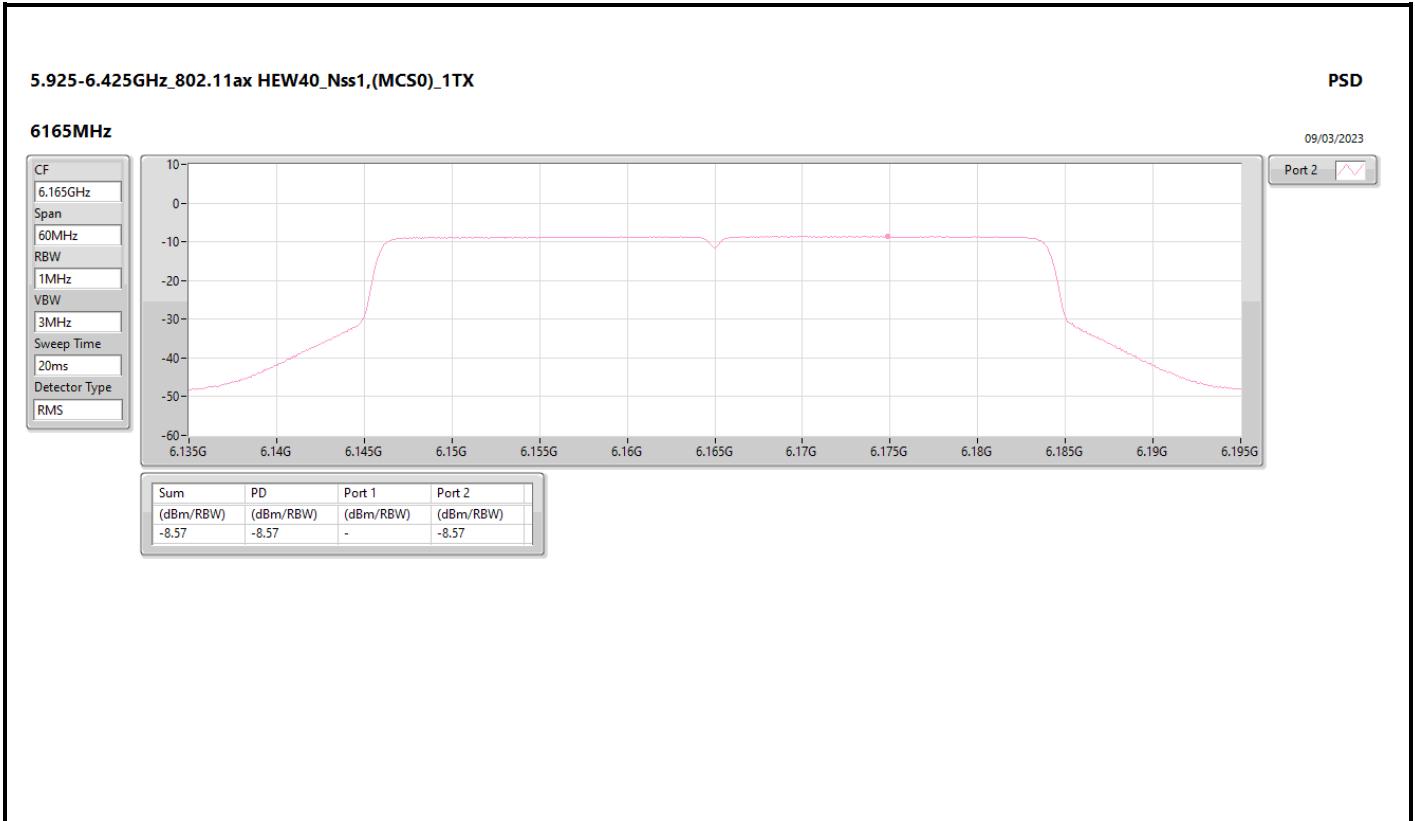

DG = Directional Gain; RBW = 500kHz for 5.725-5.85GHz band / 1MHz for other band;
 PD = trace bin-by-bin of each transmits port summing can be performed maximum power density; Port X = Port X Power Density;