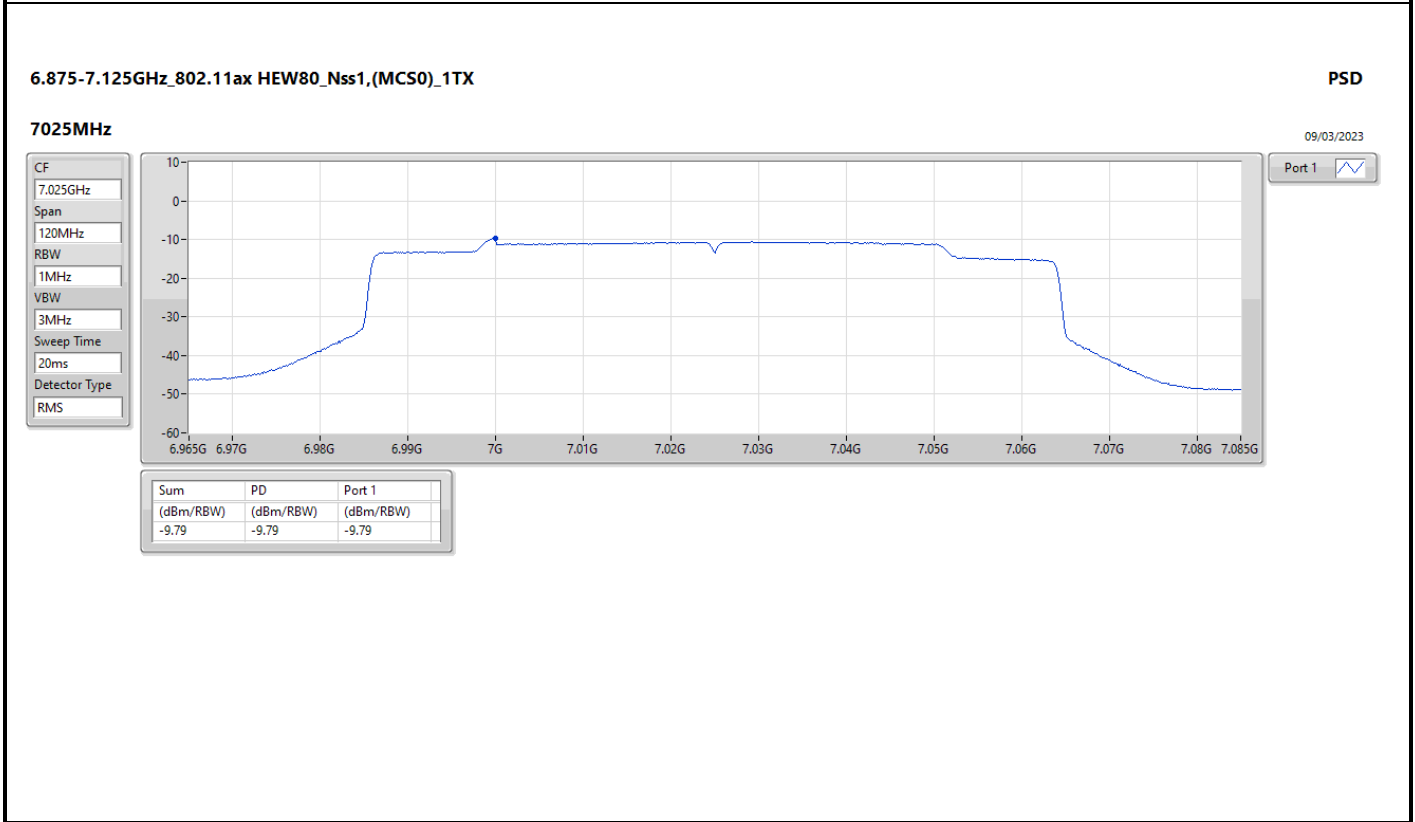

DG = Directional Gain; RBW = 500kHz for 5.725-5.85GHz band / 1MHz for other band;
 PD = trace bin-by-bin of each transmits port summing can be performed maximum power density; Port X = Port X Power Density;