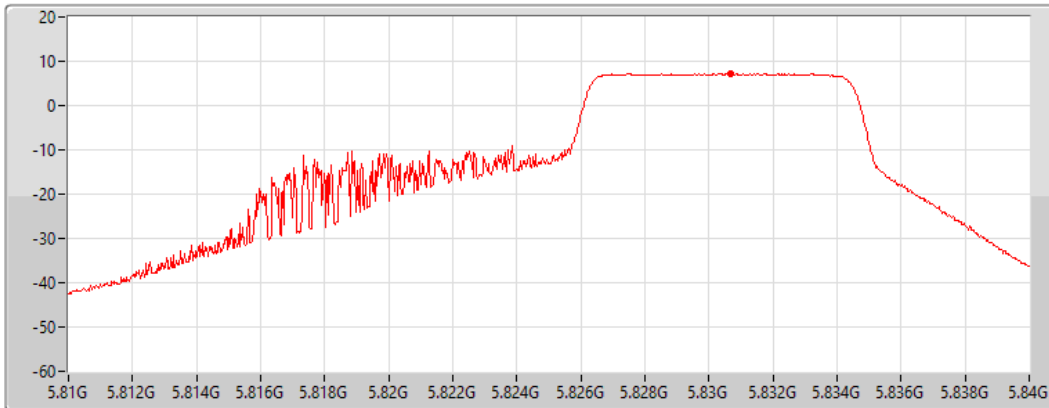

802.11ax HEW20_Nss1,(MCS0),RU 106,#RU 54_1TX(Port2)

PSD

5825MHz

18/04/2022

CF
5.825GHz
Span
30MHz
RBW
500kHz
VBW
3MHz
Sweep Time
20ms
Detector Type
RMS

Port 2

Sum	PD	Port 1	Port 2
(dBm/RBW)	(dBm/RBW)	(dBm/RBW)	(dBm/RBW)
7.17	7.17	-	7.17