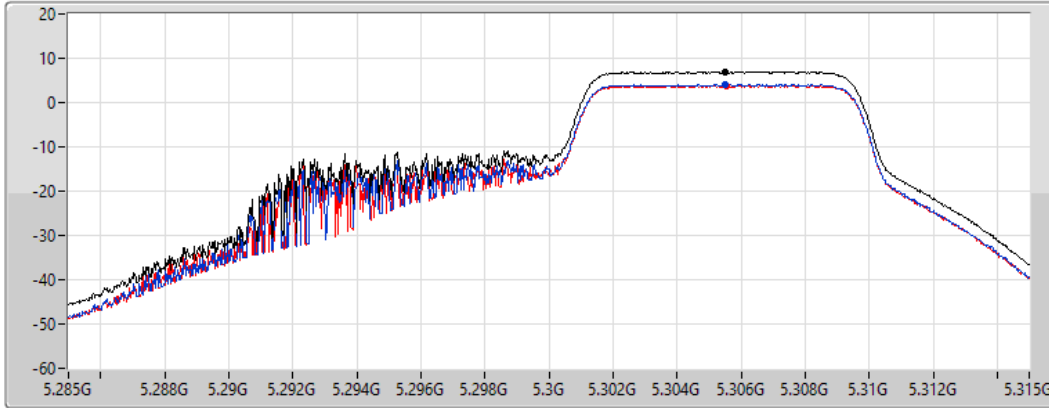

PSD

5240MHz

09/04/2022

CF
5.24GHz
Span
30MHz
RBW
1MHz
VBW
3MHz
Sweep Time
20ms
Detector Type
RMS

Sum
Port 1
Port 2

Sum	PD	Port 1	Port 2
(dBm/RBW)	(dBm/RBW)	(dBm/RBW)	(dBm/RBW)
6.86	6.86	3.99	3.77

802.11ax HEW20_Nss1,(MCS0),RU 106,#RU 54_2TX

PSD

5300MHz

28/05/2022

CF
5.3GHz
Span
30MHz
RBW
1MHz
VBW
3MHz
Sweep Time
20ms
Detector Type
RMS

Sum
Port 1
Port 2

Sum	PD	Port 1	Port 2
(dBm/RBW)	(dBm/RBW)	(dBm/RBW)	(dBm/RBW)
6.89	6.89	4.01	3.76

802.11ax HEW20_Nss1,(MCS0),RU 106,#RU 54_2TX