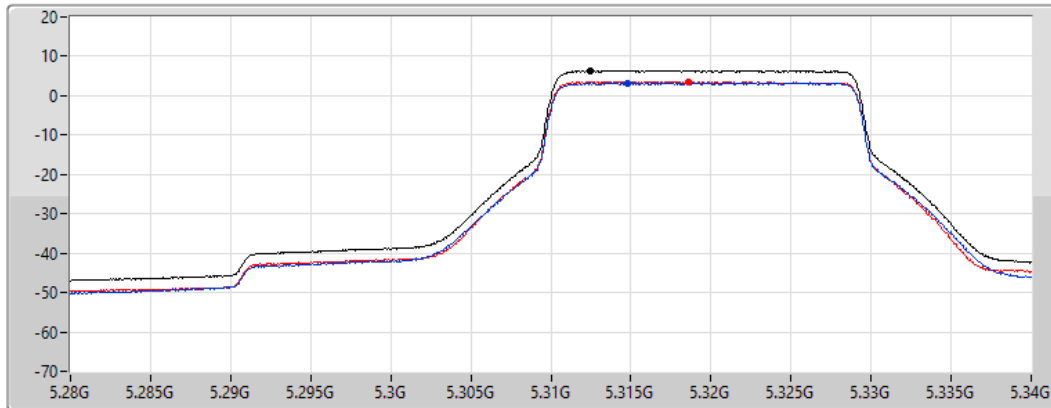

802.11ax HEW40_Nss1,(MCS0),RU 242,#RU 62_2TX

PSD

5310MHz

18/04/2022

CF
5.31GHz
Span
60MHz
RBW
1MHz
VBW
3MHz
Sweep Time
20ms
Detector Type
RMS

Sum ☒
Port 1 ☒
Port 2 ☒

Sum	PD	Port 1	Port 2
(dBm/RBW)	(dBm/RBW)	(dBm/RBW)	(dBm/RBW)
6.31	6.31	3.18	3.55