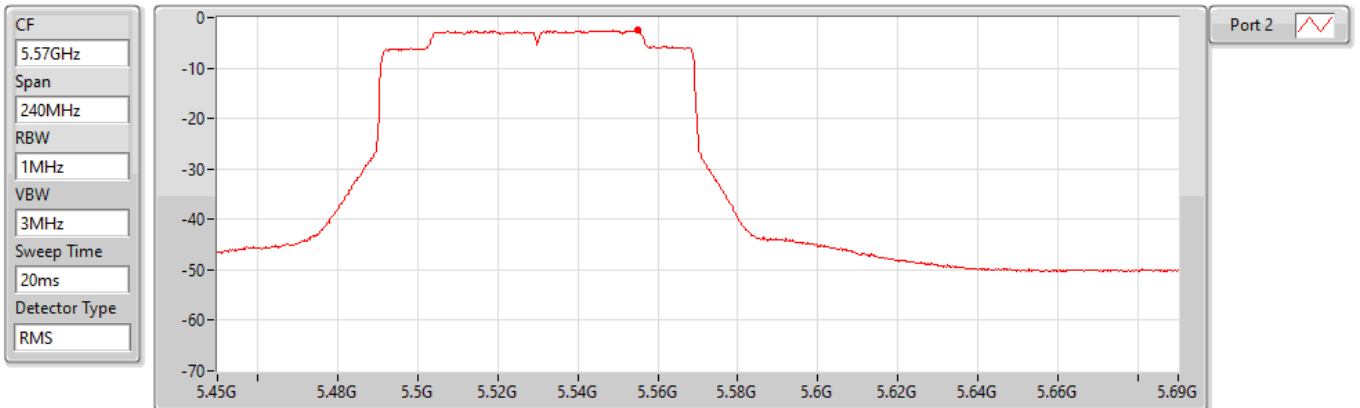

5570MHz

30/05/2022

Sum	PD	Port 1	Port 2
(dBm/RBW)	(dBm/RBW)	(dBm/RBW)	(dBm/RBW)
-2.57	-2.57	-	-2.57