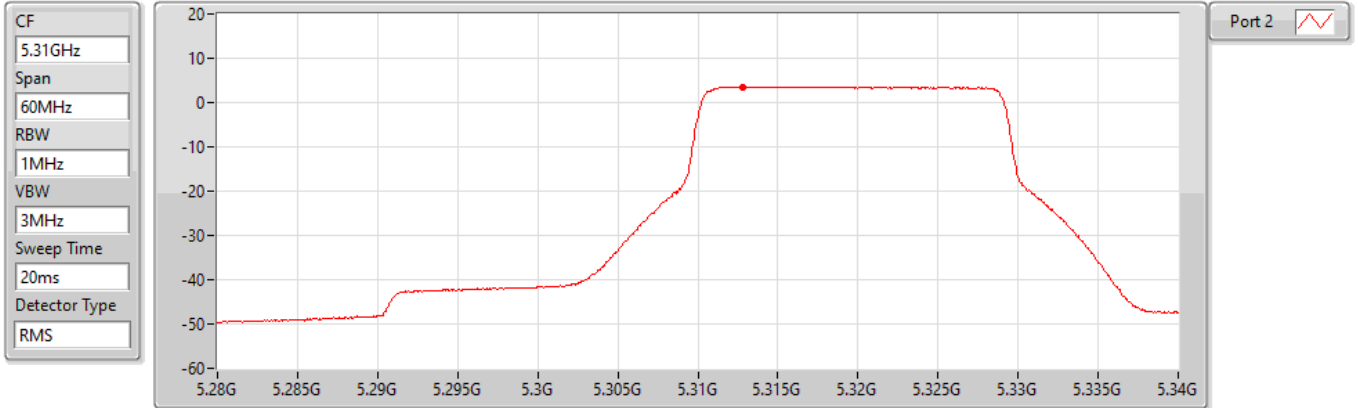

Port 2

Sum	PD	Port 1	Port 2
(dBm/RBW)	(dBm/RBW)	(dBm/RBW)	(dBm/RBW)
5.29	5.29	-	5.29

802.11ax HEW40_Nss1,(MCS0),RU 242,#RU 62_1TX(Port2)

PSD

5310MHz

18/04/2022

Sum	PD	Port 1	Port 2
(dBm/RBW)	(dBm/RBW)	(dBm/RBW)	(dBm/RBW)
3.59	3.59	-	3.59