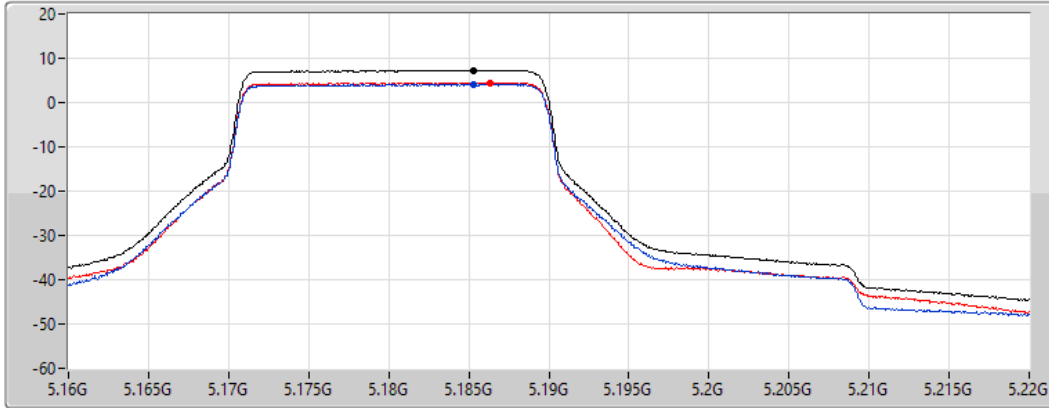

Port 2 

Sum	PD	Port 1	Port 2
(dBm/RBW)	(dBm/RBW)	(dBm/RBW)	(dBm/RBW)
3.75	3.75	-	3.75

802.11ax HEW40_Nss1,(MCS0),RU 242,#RU 61_2TX

PSD

5190MHz

20/04/2022

CF
5.19GHz
Span
60MHz
RBW
1MHz
VBW
3MHz
Sweep Time
20ms
Detector Type
RMS