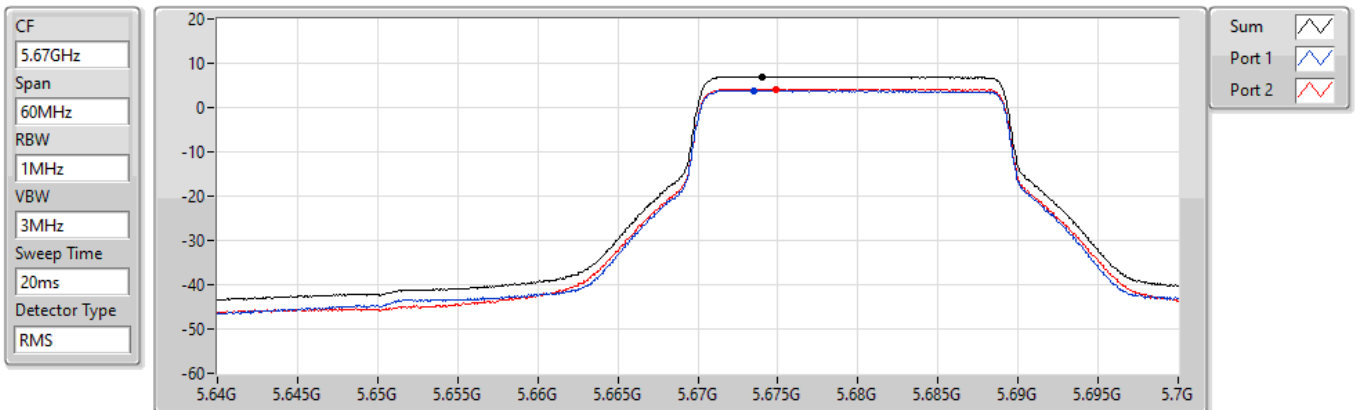

802.11ax HEW40_Nss1,(MCS0),RU 242,#RU 62_2TX

PSD

5670MHz

18/04/2022

Sum	PD	Port 1	Port 2
(dBm/RBW)	(dBm/RBW)	(dBm/RBW)	(dBm/RBW)
7.03	7.03	3.90	4.21