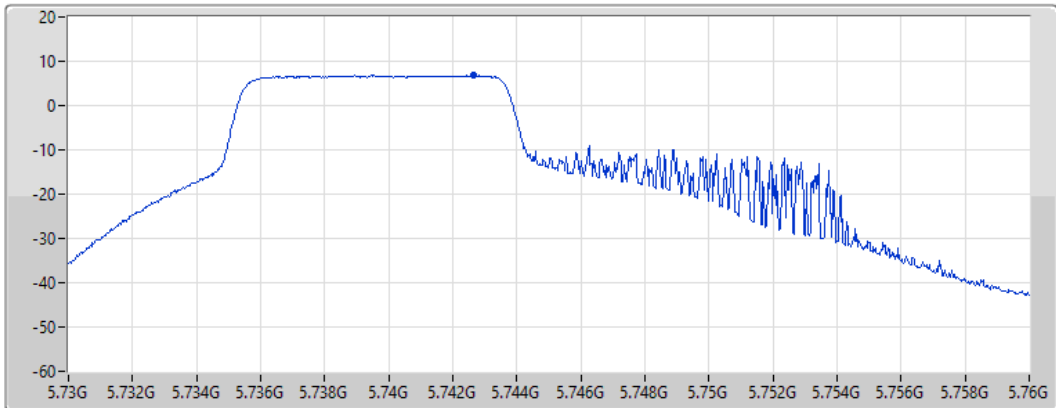

CF
5.745GHz

Span
30MHz

RBW
500kHz

VBW
3MHz

Sweep Time
20ms

Detector Type
RMS

Port 1 

Sum	PD	Port 1
(dBm/RBW)	(dBm/RBW)	(dBm/RBW)
6.81	6.81	6.81