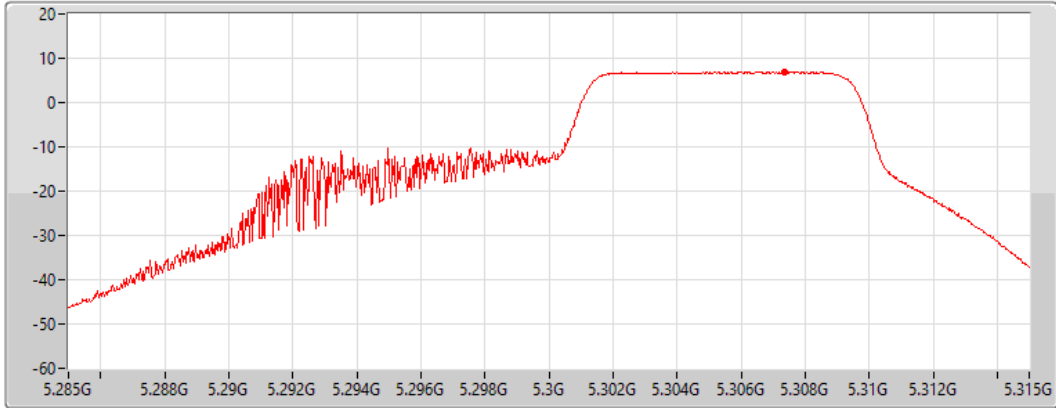

802.11ax HEW20_Nss1,(MCS0),RU 106,#RU 54_1TX(Port2)

PSD

5300MHz

28/05/2022

CF
5.3GHz
Span
30MHz
RBW
1MHz
VBW
3MHz
Sweep Time
20ms
Detector Type
RMS

Port 2

Sum	PD	Port 1	Port 2
(dBm/RBW)	(dBm/RBW)	(dBm/RBW)	(dBm/RBW)
6.86	6.86	-	6.86