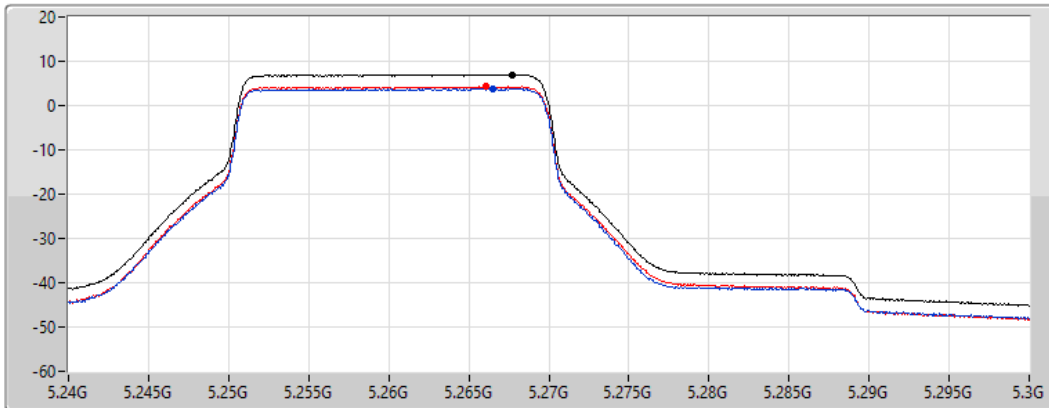

Sum 
Port 1 
Port 2 

Sum	PD	Port 1	Port 2
(dBm/RBW)	(dBm/RBW)	(dBm/RBW)	(dBm/RBW)
7.28	7.28	4.18	4.49

802.11ax HEW40_Nss1,(MCS0),RU 242,#RU 61_2TX

PSD

5270MHz

18/04/2022

CF
5.27GHz
Span
60MHz
RBW
1MHz
VBW
3MHz
Sweep Time
20ms
Detector Type
RMS