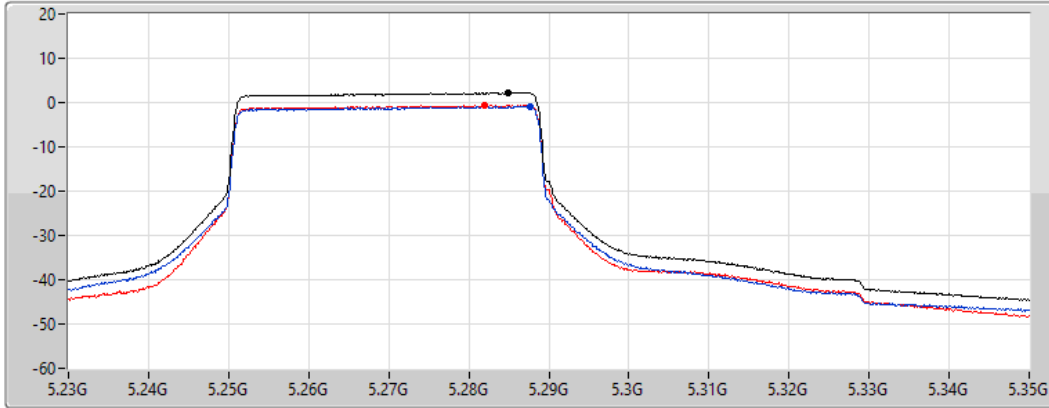

Sum 
Port 1 
Port 2 

Sum	PD	Port 1	Port 2
(dBm/RBW)	(dBm/RBW)	(dBm/RBW)	(dBm/RBW)
-0.01	-0.01	-2.86	-3.12

802.11ax HEW80_Nss1,(MCS0),RU 484,#RU 65_2TX

PSD

5290MHz

18/04/2022

CF
5.29GHz
Span
120MHz
RBW
1MHz
VBW
3MHz
Sweep Time
20ms
Detector Type
RMS