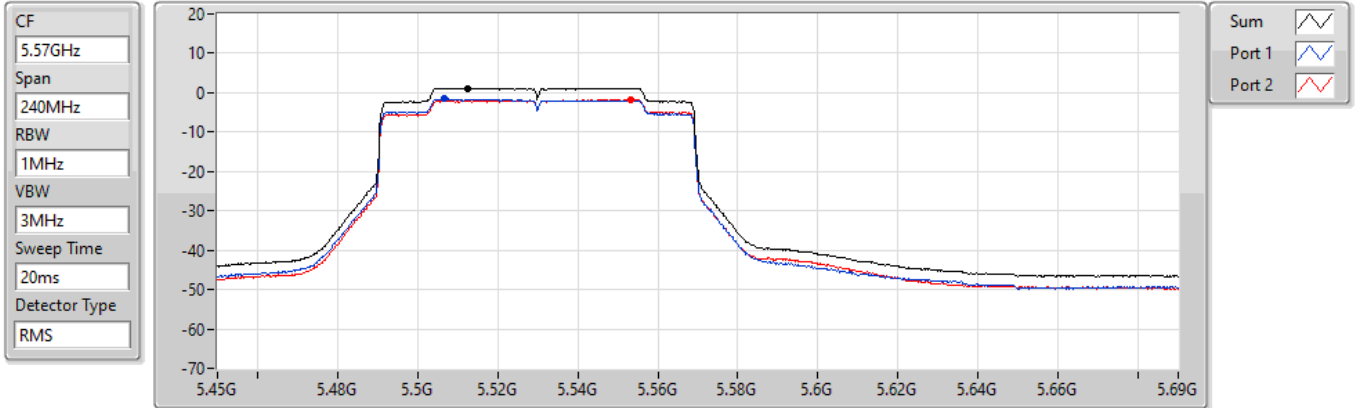

802.11ax HEW160_Nss1,(MCS0),RU 996,#RU 67_2TX

PSD

5570MHz

28/05/2022

Sum	PD	Port 1	Port 2
(dBm/RBW)	(dBm/RBW)	(dBm/RBW)	(dBm/RBW)
1.16	1.16	-1.61	-1.71