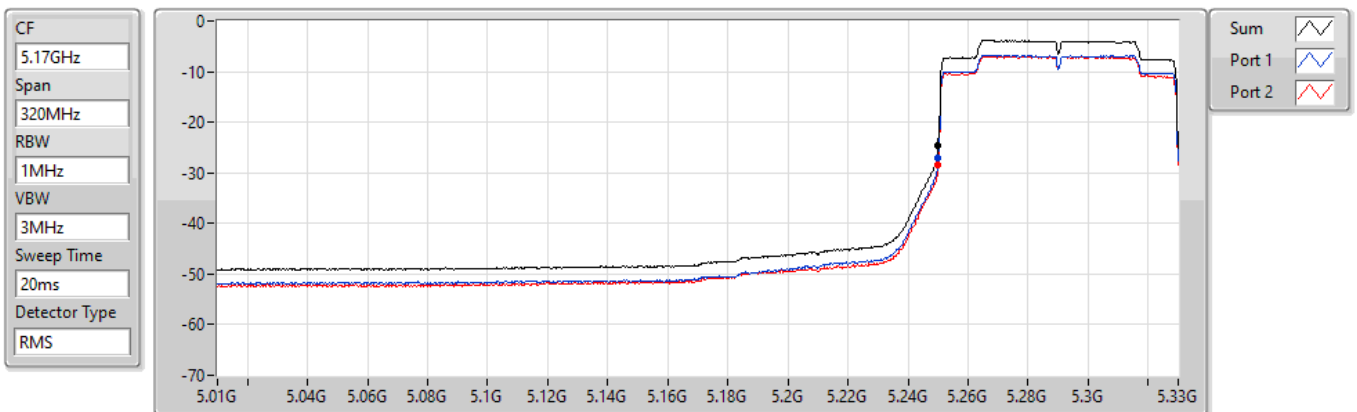

802.11ax HEW160_Nss1,(MCS0),RU 996,#RU 195_2TX

PSD

5250MHz Straddle 5.15-5.25GHz

28/05/2022

Sum	PD	Port 1	Port 2
(dBm/RBW)	(dBm/RBW)	(dBm/RBW)	(dBm/RBW)
-24.65	-24.65	-27.06	-28.35