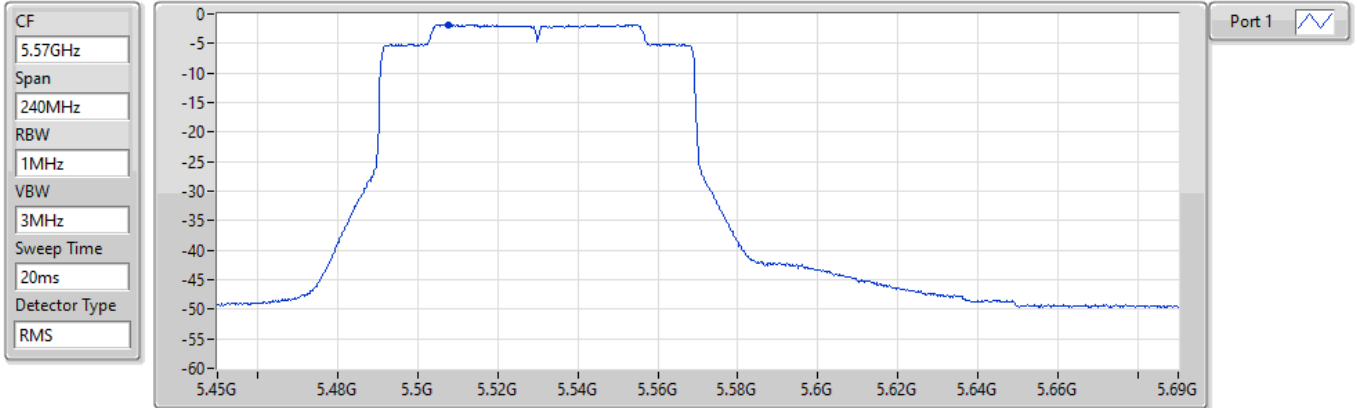

802.11ax HEW160_Nss1,(MCS0),RU 996,#RU 67_1TX(Port1)

PSD

5570MHz

20/04/2022

Sum	PD	Port 1
(dBm/RBW)	(dBm/RBW)	(dBm/RBW)
-1.78	-1.78	-1.78