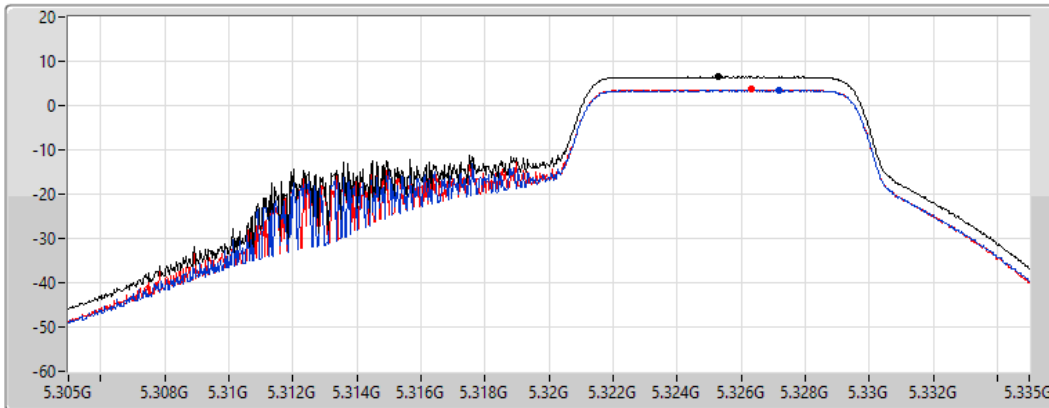

802.11ax HEW20_Nss1,(MCS0),RU 106,#RU 54_2TX

PSD

5320MHz

18/04/2022

CF
5.32GHz
Span
30MHz
RBW
1MHz
VBW
3MHz
Sweep Time
20ms
Detector Type
RMS

Sum ☒
Port 1 ☒
Port 2 ☒

Sum	PD	Port 1	Port 2
(dBm/RBW)	(dBm/RBW)	(dBm/RBW)	(dBm/RBW)
6.48	6.48	3.48	3.61