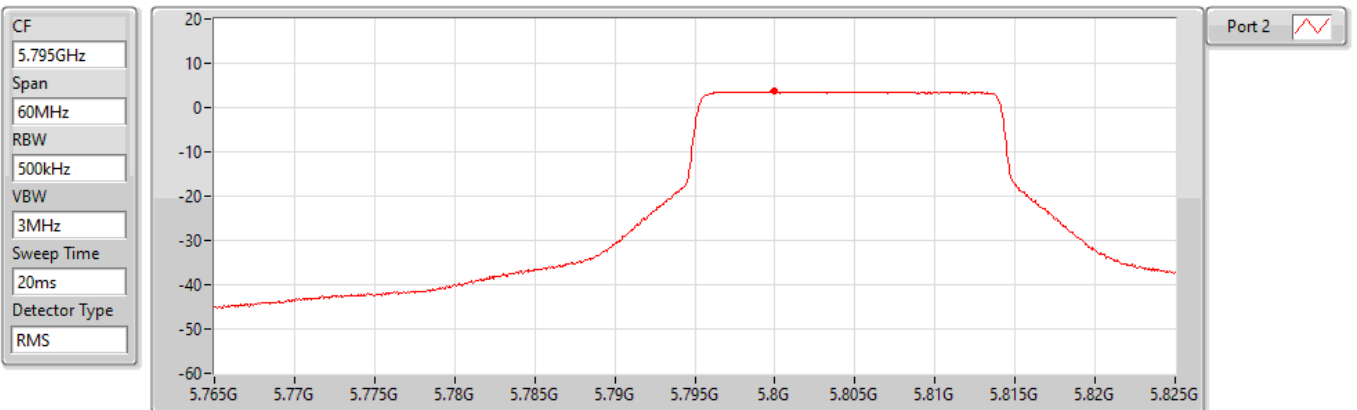

5670MHz

18/04/2022

Sum	PD	Port 1	Port 2
(dBm/RBW)	(dBm/RBW)	(dBm/RBW)	(dBm/RBW)
5.26	5.26	-	5.26

802.11ax HEW40_Nss1,(MCS0),RU 242,#RU 62_1TX(Port2)

PSD

5795MHz

18/04/2022

Sum	PD	Port 1	Port 2
(dBm/RBW)	(dBm/RBW)	(dBm/RBW)	(dBm/RBW)
3.63	3.63	-	3.63