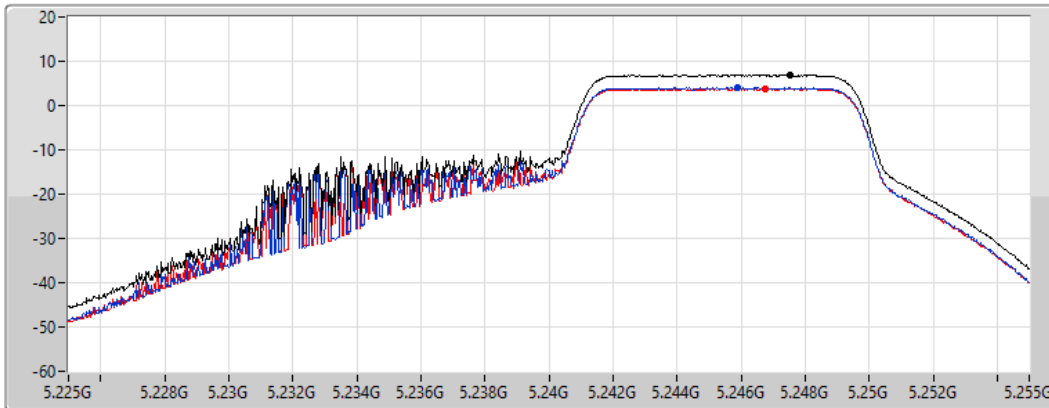

802.11ax HEW20_Nss1,(MCS0),RU 106,#RU 54_2TX

PSD

5240MHz

09/04/2022

CF
5.24GHz
Span
30MHz
RBW
1MHz
VBW
3MHz
Sweep Time
20ms
Detector Type
RMS

Sum ☐
Port 1 ☐
Port 2 ☐

Sum	PD	Port 1	Port 2
(dBm/RBW)	(dBm/RBW)	(dBm/RBW)	(dBm/RBW)
6.86	6.86	3.99	3.77