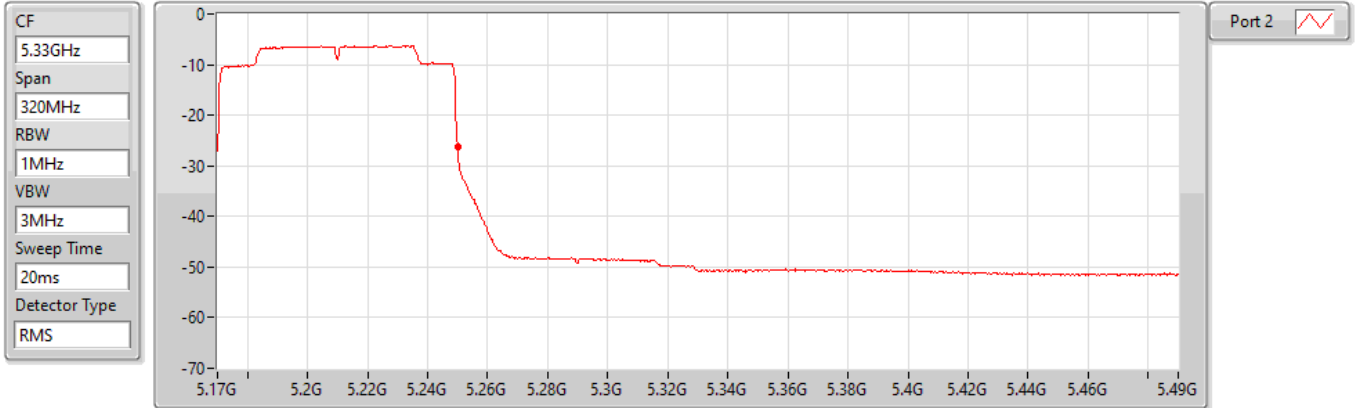

28/05/2022

Sum	PD	Port 1	Port 2
(dBm/RBW)	(dBm/RBW)	(dBm/RBW)	(dBm/RBW)
-6.28	-6.28	-	-6.28

802.11ax HEW160_Nss1,(MCS0),RU 996,#RU 67_1TX(Port2)

PSD

5250MHz Straddle 5.25-5.35GHz

28/05/2022

Sum	PD	Port 1	Port 2
(dBm/RBW)	(dBm/RBW)	(dBm/RBW)	(dBm/RBW)
-26.36	-26.36	-	-26.36