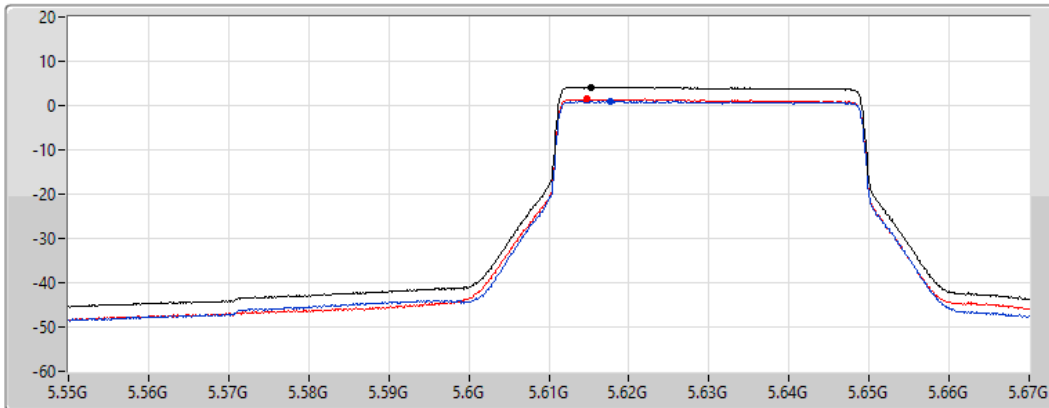

802.11ax HEW80_Nss1,(MCS0),RU 484,#RU 66_2TX

PSD

5610MHz

18/04/2022

CF
5.61GHz

Span
120MHz

RBW
1MHz

VBW
3MHz

Sweep Time
20ms

Detector Type
RMS

Sum

Port 1

Port 2

Sum	PD	Port 1	Port 2
(dBm/RBW)	(dBm/RBW)	(dBm/RBW)	(dBm/RBW)
4.15	4.15	0.95	1.41