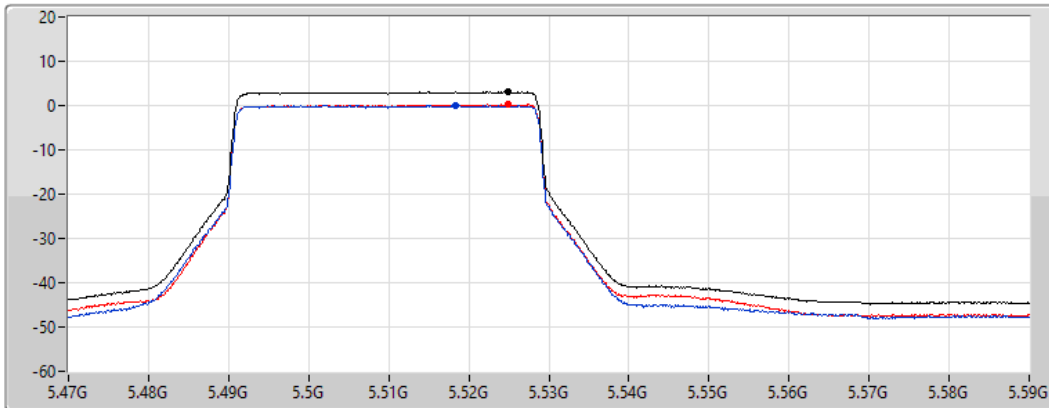

Sum
Port 1
Port 2

Sum	PD	Port 1	Port 2
(dBm/RBW)	(dBm/RBW)	(dBm/RBW)	(dBm/RBW)
2.16	2.16	-0.95	-0.72

802.11ax HEW80_Nss1,(MCS0),RU 484,#RU 65_2TX

PSD

5530MHz

18/04/2022

CF
5.53GHz
Span
120MHz
RBW
1MHz
VBW
3MHz
Sweep Time
20ms
Detector Type
RMS