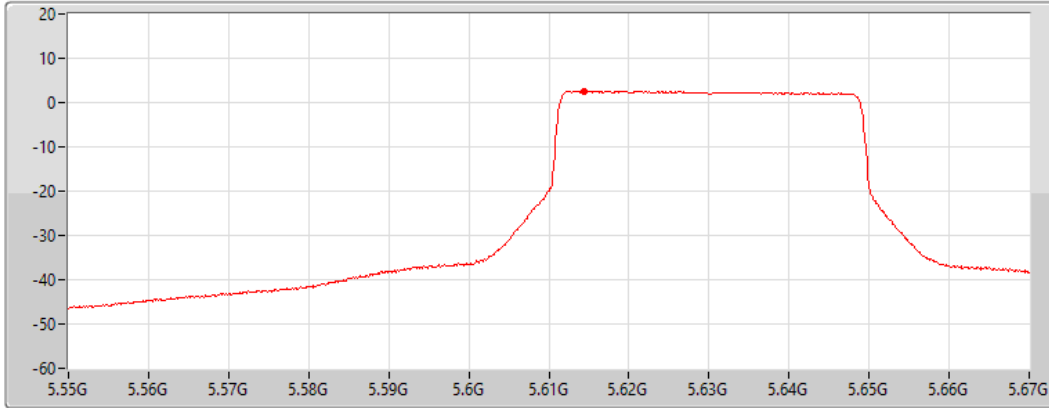

CF
5.61GHz

Span
120MHz

RBW
1MHz

VBW
3MHz

Sweep Time
20ms

Detector Type
RMS

Port 2 

Sum	PD	Port 1	Port 2
(dBm/RBW)	(dBm/RBW)	(dBm/RBW)	(dBm/RBW)
2.53	2.53	-	2.53