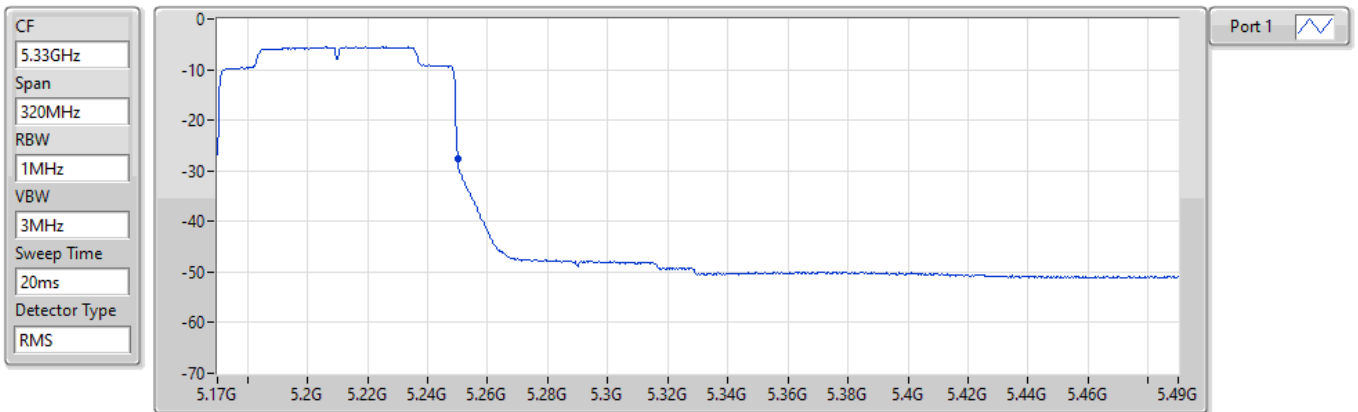

5250MHz Straddle 5.15-5.25GHz

28/05/2022

Sum	PD	Port 1
(dBm/RBW)	(dBm/RBW)	(dBm/RBW)
-5.54	-5.54	-5.54

802.11ax HEW160_Nss1,(MCS0),RU 996,#RU 67_1TX(Port1)

PSD

5250MHz Straddle 5.25-5.35GHz

28/05/2022

Sum	PD	Port 1
(dBm/RBW)	(dBm/RBW)	(dBm/RBW)
-27.75	-27.75	-27.75