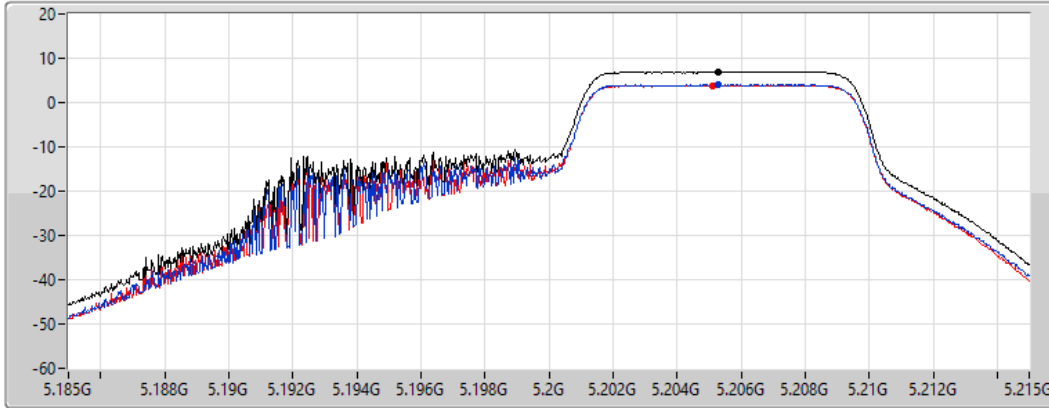

802.11ax HEW20_Nss1,(MCS0),RU 106,#RU 54_2TX

PSD

5200MHz

28/05/2022

CF
5.2GHz
Span
30MHz
RBW
1MHz
VBW
3MHz
Sweep Time
20ms
Detector Type
RMS

Sum ☐
Port 1 ☐
Port 2 ☐

Sum	PD	Port 1	Port 2
(dBm/RBW)	(dBm/RBW)	(dBm/RBW)	(dBm/RBW)
6.97	6.97	4.06	3.90