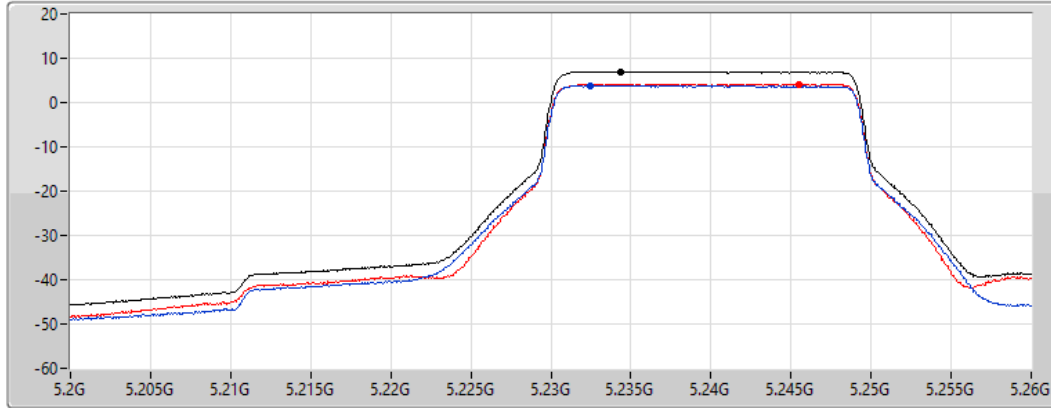

802.11ax HEW40_Nss1,(MCS0),RU 242,#RU 62_2TX

PSD

5230MHz

18/04/2022

CF
5.23GHz
Span
60MHz
RBW
1MHz
VBW
3MHz
Sweep Time
20ms
Detector Type
RMS

Sum ☒
Port 1 ☒
Port 2 ☒

Sum	PD	Port 1	Port 2
(dBm/RBW)	(dBm/RBW)	(dBm/RBW)	(dBm/RBW)
6.97	6.97	3.87	4.16