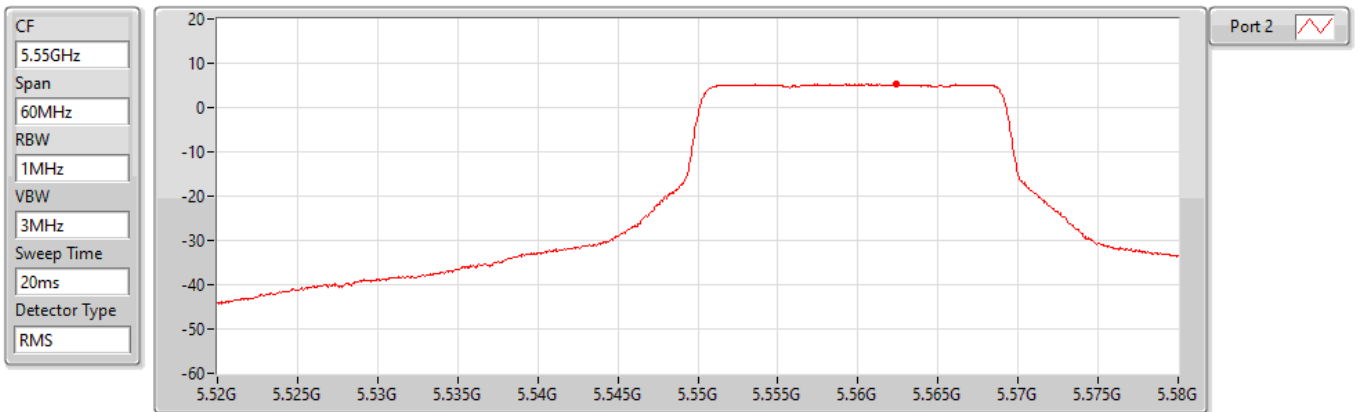

802.11ax HEW40_Nss1,(MCS0),RU 242,#RU 62_1TX(Port2)

PSD

5550MHz

28/05/2022

Sum	PD	Port 1	Port 2
(dBm/RBW)	(dBm/RBW)	(dBm/RBW)	(dBm/RBW)
5.21	5.21	-	5.21