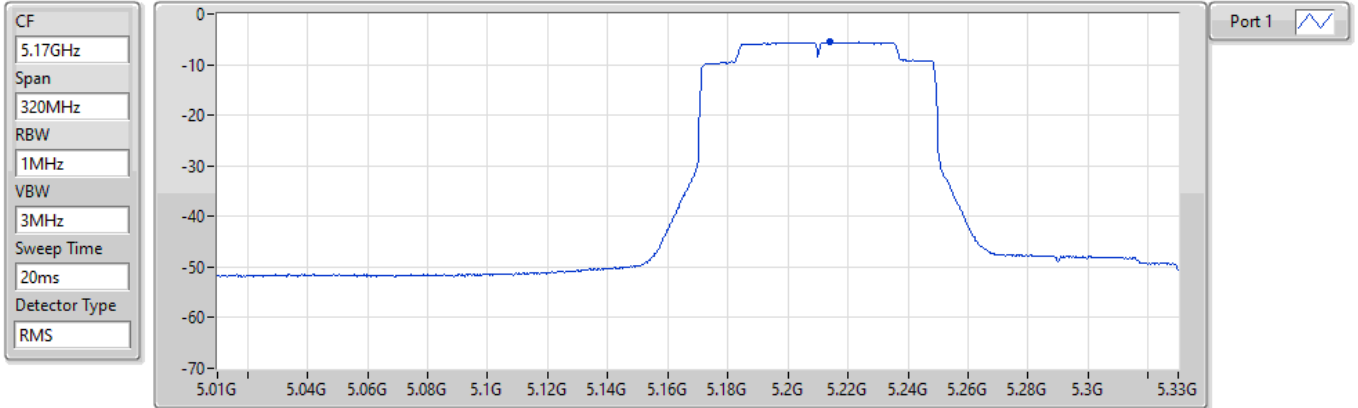

802.11ax HEW160_Nss1,(MCS0),RU 996,#RU 67_1TX(Port1)

PSD

5250MHz Straddle 5.15-5.25GHz

28/05/2022

Sum	PD	Port 1
(dBm/RBW)	(dBm/RBW)	(dBm/RBW)
-5.54	-5.54	-5.54