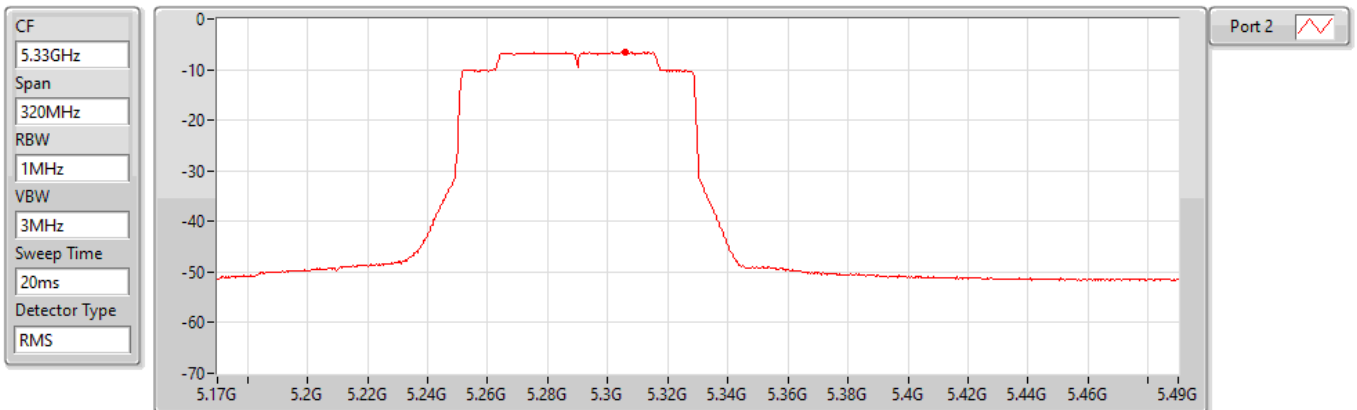

5250MHz Straddle 5.25-5.35GHz

28/05/2022

Sum	PD	Port 1	Port 2
(dBm/RBW)	(dBm/RBW)	(dBm/RBW)	(dBm/RBW)
-6.59	-6.59	-	-6.59