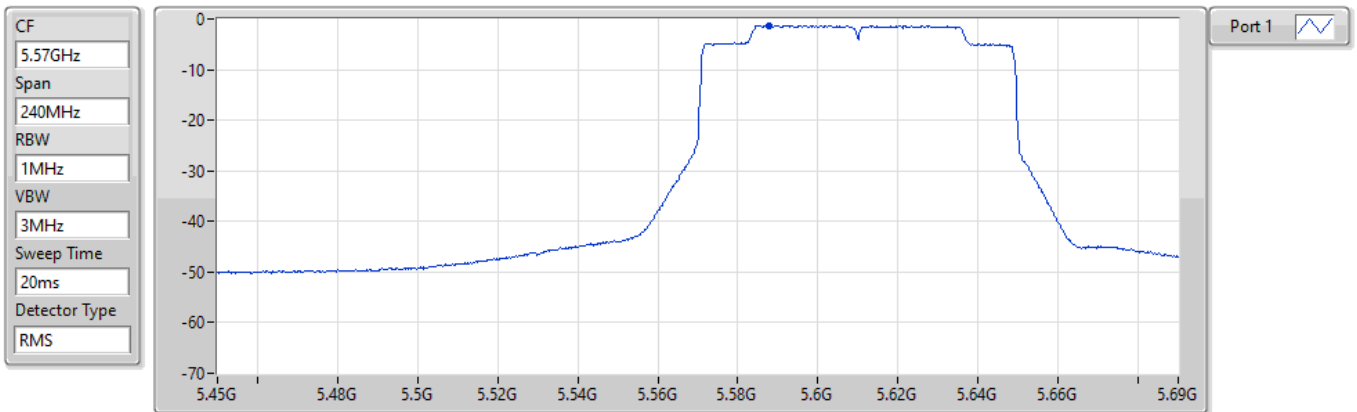

5570MHz

28/05/2022

Sum	PD	Port 1
(dBm/RBW)	(dBm/RBW)	(dBm/RBW)
-1.24	-1.24	-1.24