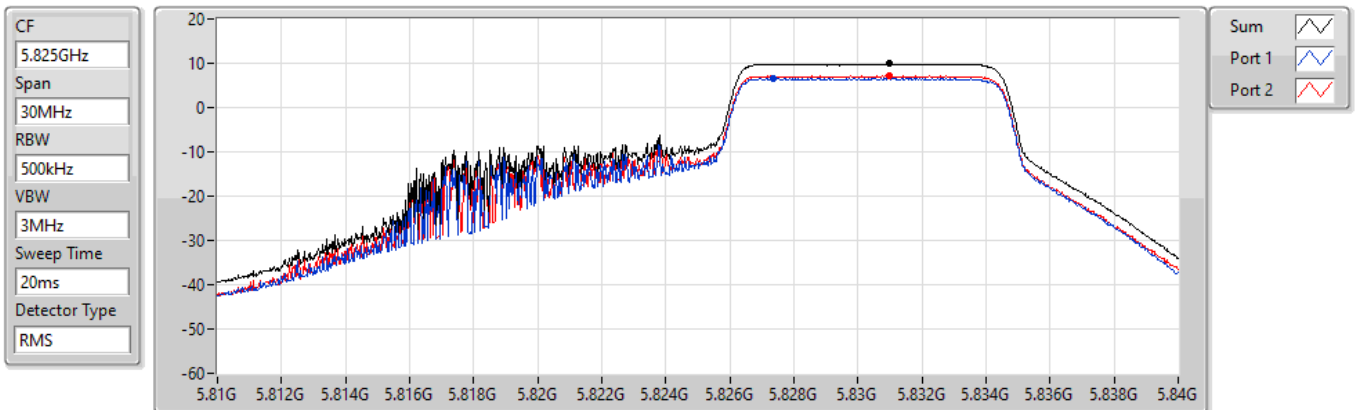

PSD

5785MHz

30/05/2022

Sum	PD	Port 1	Port 2
(dBm/RBW)	(dBm/RBW)	(dBm/RBW)	(dBm/RBW)
9.54	9.54	6.79	6.40

802.11ax HEW20_Nss1,(MCS0),RU 106,#RU 54_2TX

PSD

5825MHz

18/04/2022