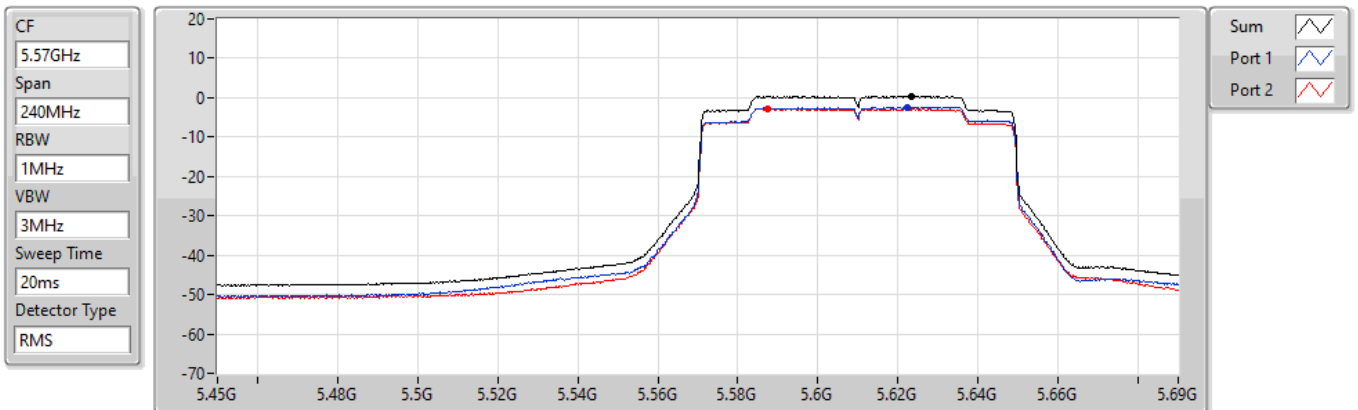

PSD

5250MHz Straddle 5.25-5.35GHz

28/05/2022

Sum	PD	Port 1	Port 2
(dBm/RBW)	(dBm/RBW)	(dBm/RBW)	(dBm/RBW)
-3.86	-3.86	-6.65	-6.94

802.11ax HEW160_Nss1,(MCS0),RU 996,#RU 195_2TX

PSD

5570MHz

28/05/2022