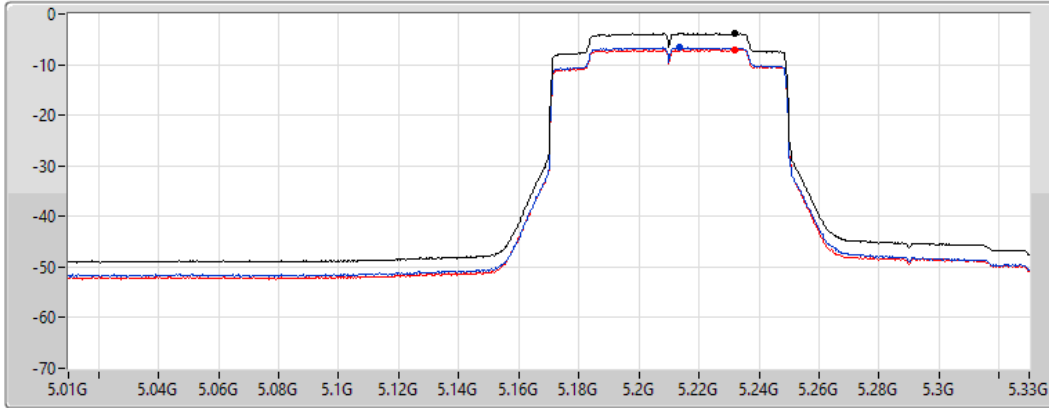

802.11ax HEW160_Nss1,(MCS0),RU 996,#RU 67_2TX
5250MHz Straddle 5.15-5.25GHz

PSD

28/05/2022

CF
5.17GHz
Span
320MHz
RBW
1MHz
VBW
3MHz
Sweep Time
20ms
Detector Type
RMS

Sum
Port 1
Port 2

Sum	PD	Port 1	Port 2
(dBm/RBW)	(dBm/RBW)	(dBm/RBW)	(dBm/RBW)
-3.90	-3.90	-6.65	-7.00