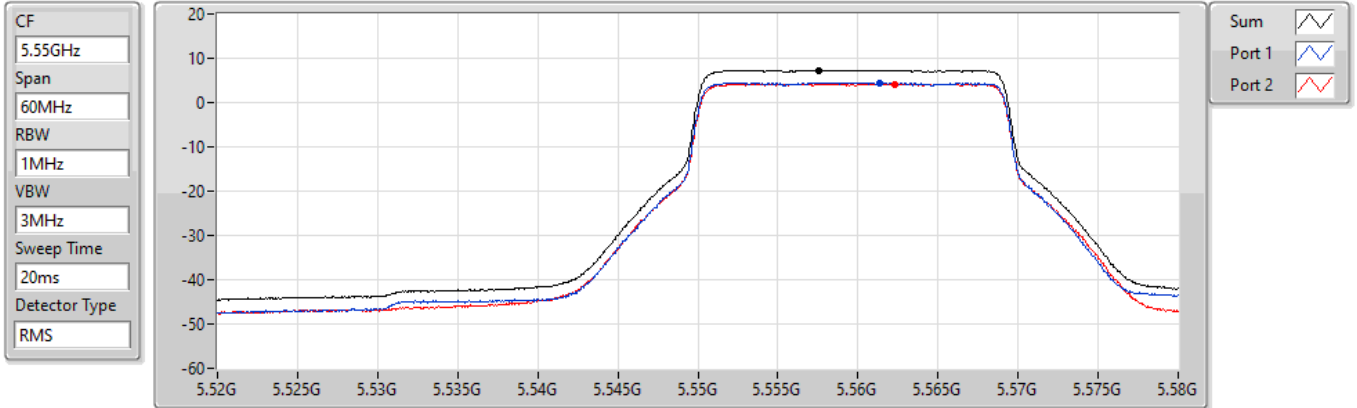

802.11ax HEW40_Nss1,(MCS0),RU 242,#RU 62_2TX

PSD

5550MHz

28/05/2022

Sum	PD	Port 1	Port 2
(dBm/RBW)	(dBm/RBW)	(dBm/RBW)	(dBm/RBW)
7.27	7.27	4.40	4.21