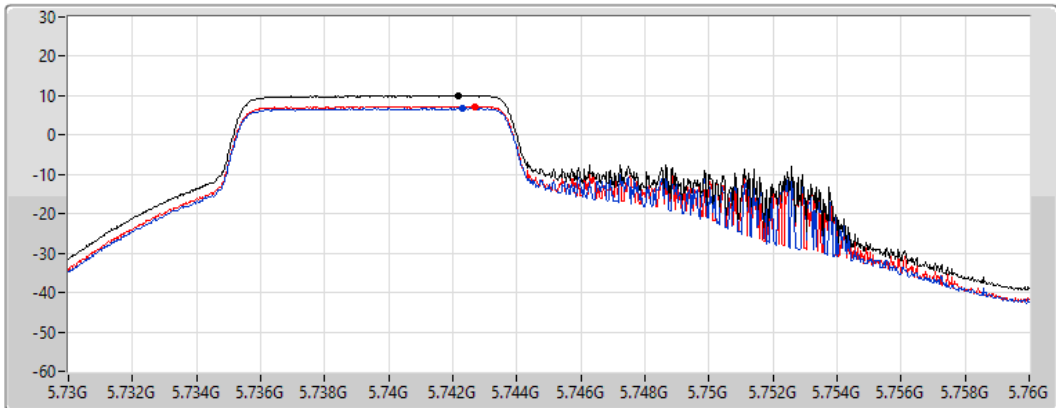

Sum	PD	Port 1	Port 2
(dBm/RBW)	(dBm/RBW)	(dBm/RBW)	(dBm/RBW)
6.67	6.67	3.62	3.77

802.11ax HEW20_Nss1,(MCS0),RU 106,#RU 53_2TX

PSD

5745MHz

18/04/2022

CF
5.745GHz
Span
30MHz
RBW
500kHz
VBW
3MHz
Sweep Time
20ms
Detector Type
RMS

Sum
Port 1
Port 2

Sum	PD	Port 1	Port 2
(dBm/RBW)	(dBm/RBW)	(dBm/RBW)	(dBm/RBW)
10.03	10.03	6.81	7.26

802.11ax HEW20_Nss1,(MCS0),RU 106,#RU 54_1TX(Port1)

PSD

5200MHz

28/05/2022

CF
5.2GHz

Span
30MHz