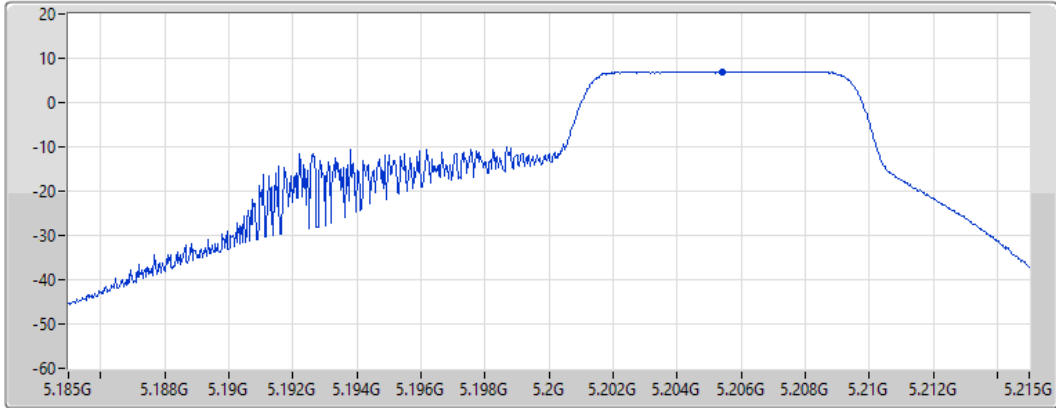

Sum
Port 1
Port 2

Sum	PD	Port 1	Port 2
(dBm/RBW)	(dBm/RBW)	(dBm/RBW)	(dBm/RBW)
10.03	10.03	6.81	7.26

802.11ax HEW20_Nss1,(MCS0),RU 106,#RU 54_1TX(Port1)

PSD

5200MHz

28/05/2022

CF
5.2GHz

Span
30MHz

RBW
1MHz

VBW
3MHz

Sweep Time
20ms

Detector Type
RMS

Port 1 

Sum	PD	Port 1
(dBm/RBW)	(dBm/RBW)	(dBm/RBW)
7.00	7.00	7.00

802.11ax HEW20_Nss1,(MCS0),RU 106,#RU 54_1TX(Port1)

PSD