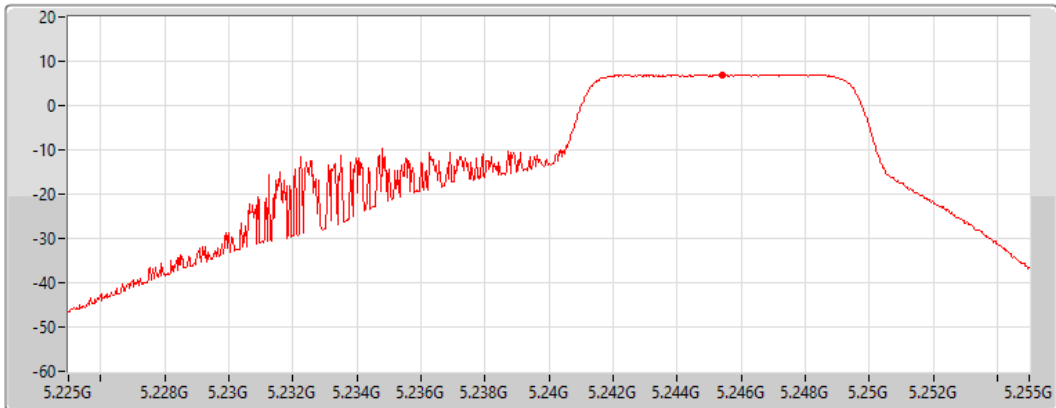

802.11ax HEW20_Nss1,(MCS0),RU 106,#RU 54_1TX(Port2)

PSD

5240MHz

09/04/2022

CF
5.24GHz
Span
30MHz
RBW
1MHz
VBW
3MHz
Sweep Time
20ms
Detector Type
RMS

Port 2

Sum	PD	Port 1	Port 2
(dBm/RBW)	(dBm/RBW)	(dBm/RBW)	(dBm/RBW)
6.96	6.96	-	6.96