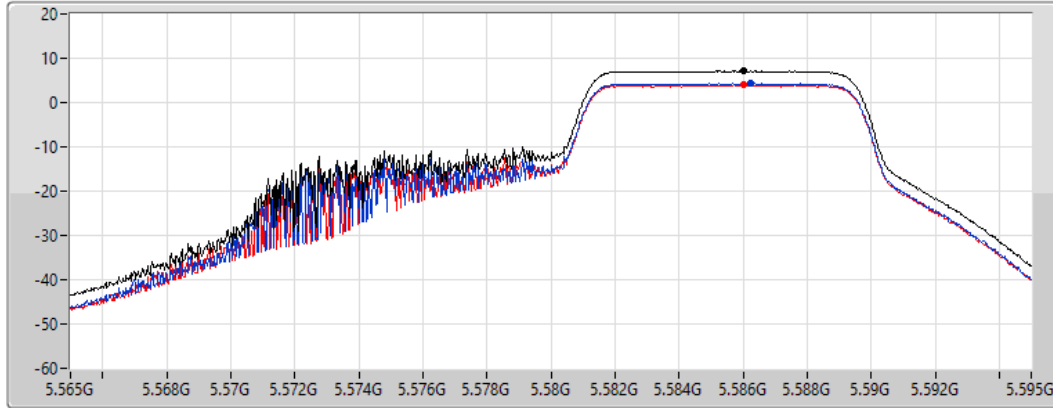

802.11ax HEW20_Nss1,(MCS0),RU 106,#RU 54_2TX

PSD

5580MHz

28/05/2022

CF
5.58GHz
Span
30MHz
RBW
1MHz
VBW
3MHz
Sweep Time
20ms
Detector Type
RMS

Sum
Port 1
Port 2

Sum	PD	Port 1	Port 2
(dBm/RBW)	(dBm/RBW)	(dBm/RBW)	(dBm/RBW)
7.08	7.08	4.29	3.94