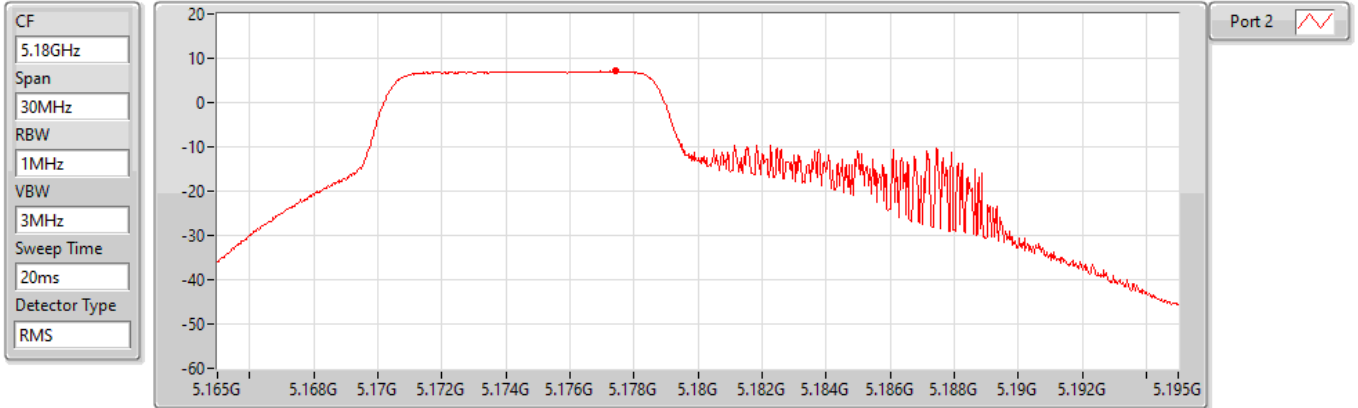

802.11ax HEW20_Nss1,(MCS0),RU 106,#RU 53_1TX(Port2)

PSD

5180MHz

09/04/2022

Sum	PD	Port 1	Port 2
(dBm/RBW)	(dBm/RBW)	(dBm/RBW)	(dBm/RBW)
7.06	7.06	-	7.06