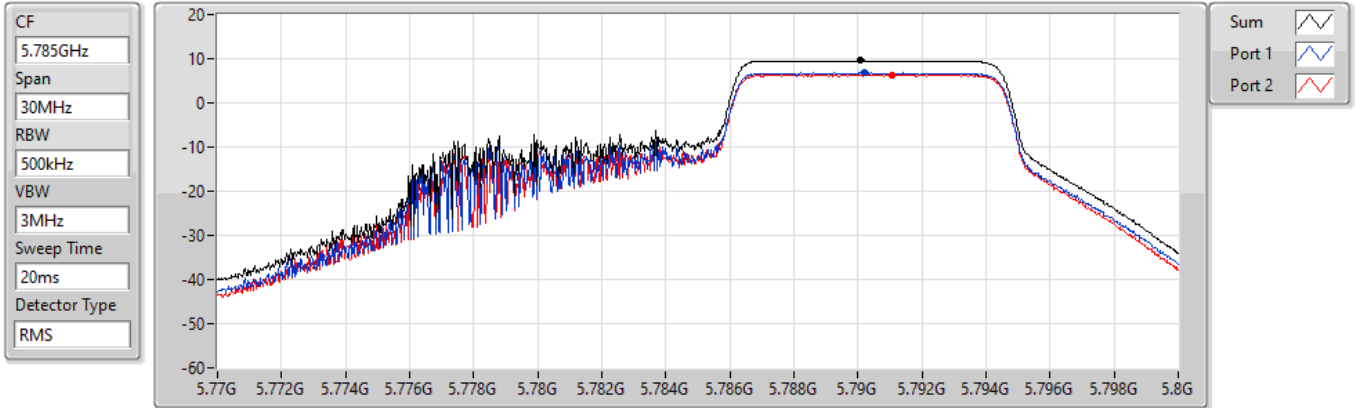

802.11ax HEW20_Nss1,(MCS0),RU 106,#RU 54_2TX

PSD

5785MHz

30/05/2022

Sum	PD	Port 1	Port 2
(dBm/RBW)	(dBm/RBW)	(dBm/RBW)	(dBm/RBW)
9.54	9.54	6.79	6.40