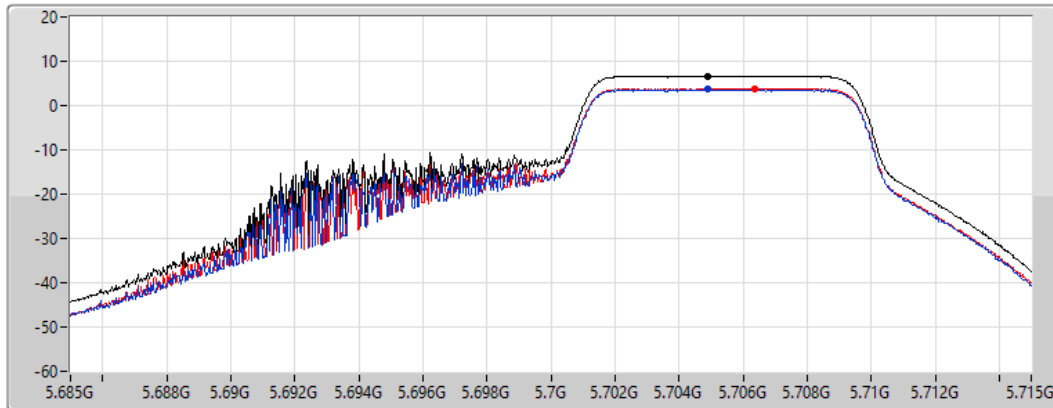

802.11ax HEW20_Nss1,(MCS0),RU 106,#RU 54_2TX

PSD

5700MHz

18/04/2022

CF
5.7GHz
Span
30MHz
RBW
1MHz
VBW
3MHz
Sweep Time
20ms
Detector Type
RMS

Sum
Port 1
Port 2

Sum	PD	Port 1	Port 2
(dBm/RBW)	(dBm/RBW)	(dBm/RBW)	(dBm/RBW)
6.67	6.67	3.62	3.79