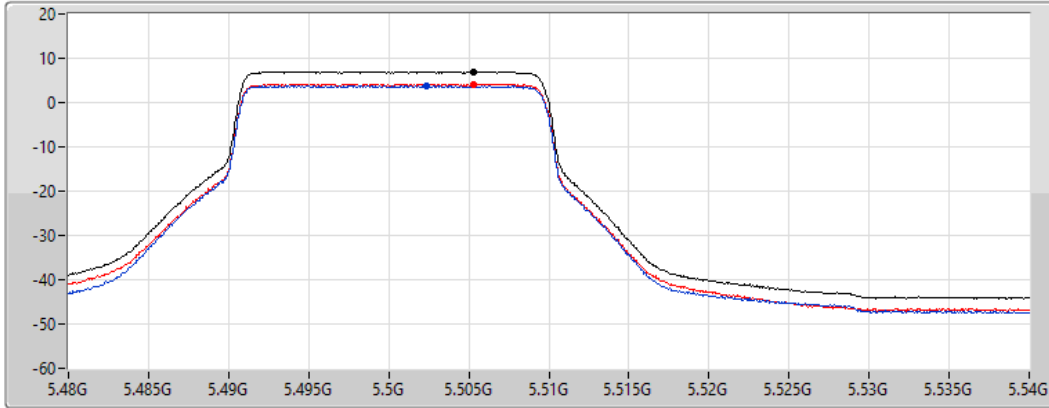

Sum 
Port 1 
Port 2 

Sum	PD	Port 1	Port 2
(dBm/RBW)	(dBm/RBW)	(dBm/RBW)	(dBm/RBW)
7.00	7.00	3.77	4.24

802.11ax HEW40_Nss1,(MCS0),RU 242,#RU 61_2TX

PSD

5510MHz

18/04/2022

CF
5.51GHz
Span
60MHz
RBW
1MHz
VBW
3MHz
Sweep Time
20ms
Detector Type
RMS