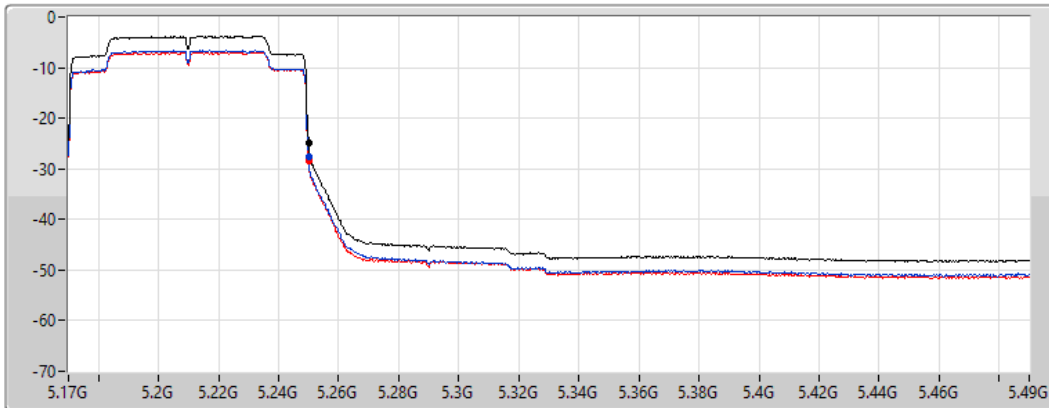

802.11ax HEW160_Nss1,(MCS0),RU 996,#RU 67_2TX
5250MHz Straddle 5.25-5.35GHz

PSD

28/05/2022

CF
5.33GHz
Span
320MHz
RBW
1MHz
VBW
3MHz
Sweep Time
20ms
Detector Type
RMS

Sum
Port 1
Port 2

Sum	PD	Port 1	Port 2
(dBm/RBW)	(dBm/RBW)	(dBm/RBW)	(dBm/RBW)
-24.88	-24.88	-27.49	-28.34