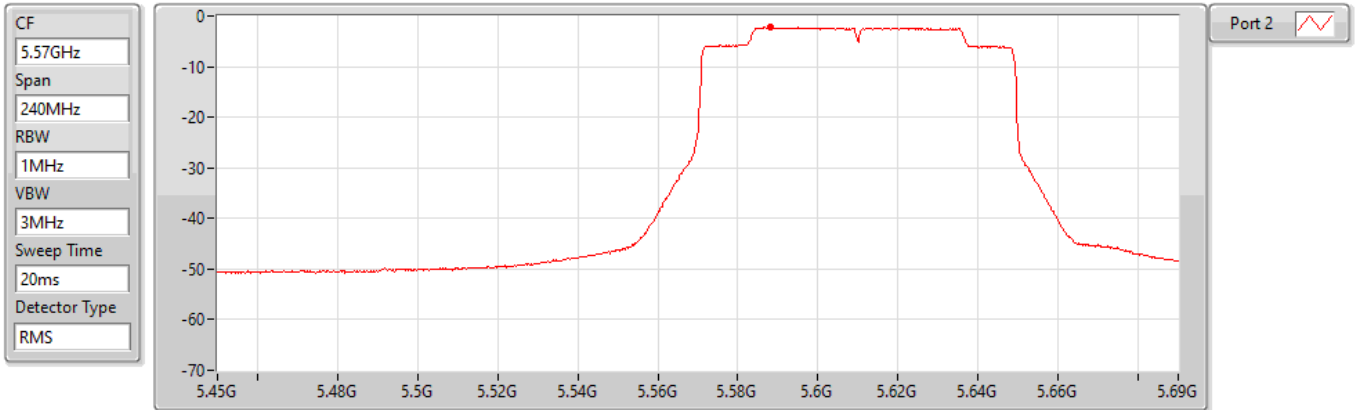

28/05/2022

Sum	PD	Port 1	Port 2
(dBm/RBW)	(dBm/RBW)	(dBm/RBW)	(dBm/RBW)
-6.59	-6.59	-	-6.59

802.11ax HEW160_Nss1,(MCS0),RU 996,#RU 195_1TX(Port2)

PSD

5570MHz

20/04/2022

Sum	PD	Port 1	Port 2
(dBm/RBW)	(dBm/RBW)	(dBm/RBW)	(dBm/RBW)
-2.28	-2.28	-	-2.28