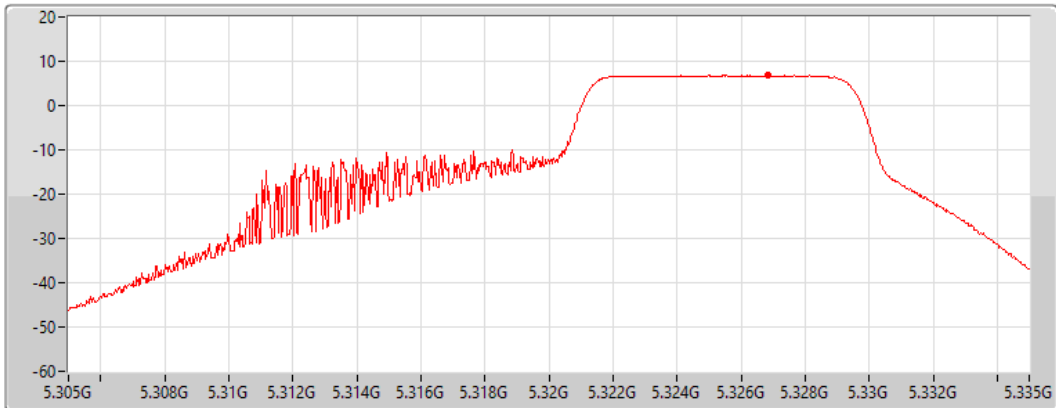

802.11ax HEW20_Nss1,(MCS0),RU 106,#RU 54_1TX(Port2)

PSD

5320MHz

18/04/2022

CF
5.32GHz
Span
30MHz
RBW
1MHz
VBW
3MHz
Sweep Time
20ms
Detector Type
RMS

Port 2

Sum	PD	Port 1	Port 2
(dBm/RBW)	(dBm/RBW)	(dBm/RBW)	(dBm/RBW)
6.78	6.78	-	6.78