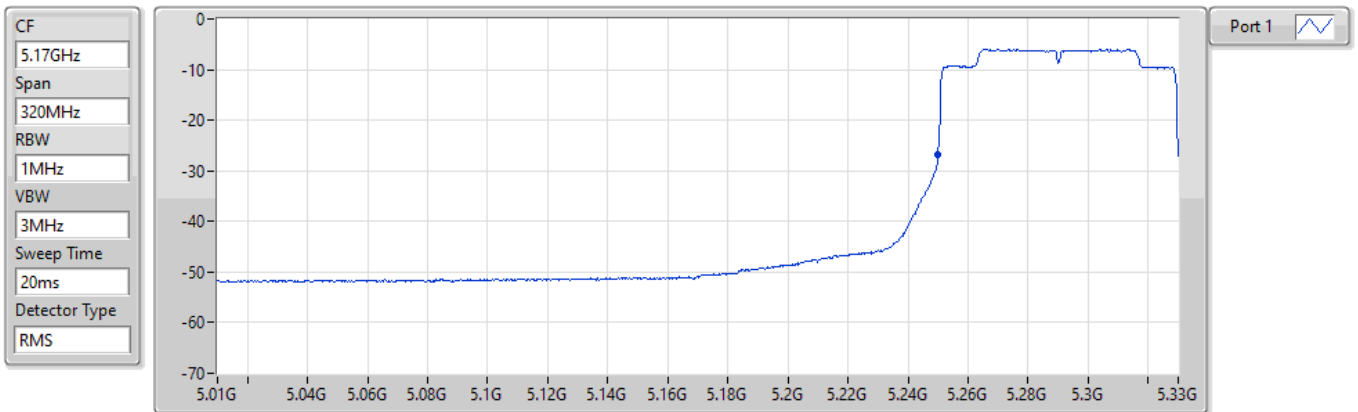

802.11ax HEW160_Nss1,(MCS0),RU 996,#RU 195_1TX(Port1)

PSD

5250MHz Straddle 5.15-5.25GHz

28/05/2022

Sum	PD	Port 1
(dBm/RBW)	(dBm/RBW)	(dBm/RBW)
-26.80	-26.80	-26.80