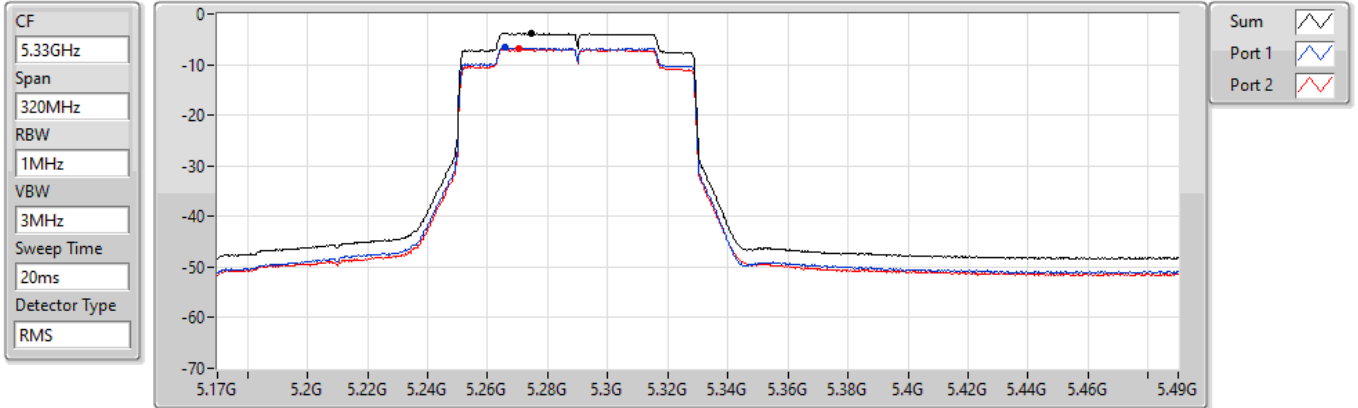

PSD

5250MHz Straddle 5.25-5.35GHz

28/05/2022

Sum	PD	Port 1	Port 2
(dBm/RBW)	(dBm/RBW)	(dBm/RBW)	(dBm/RBW)
-3.86	-3.86	-6.65	-6.94

802.11ax HEW160_Nss1,(MCS0),RU 996,#RU 195_2TX

PSD

5570MHz

28/05/2022