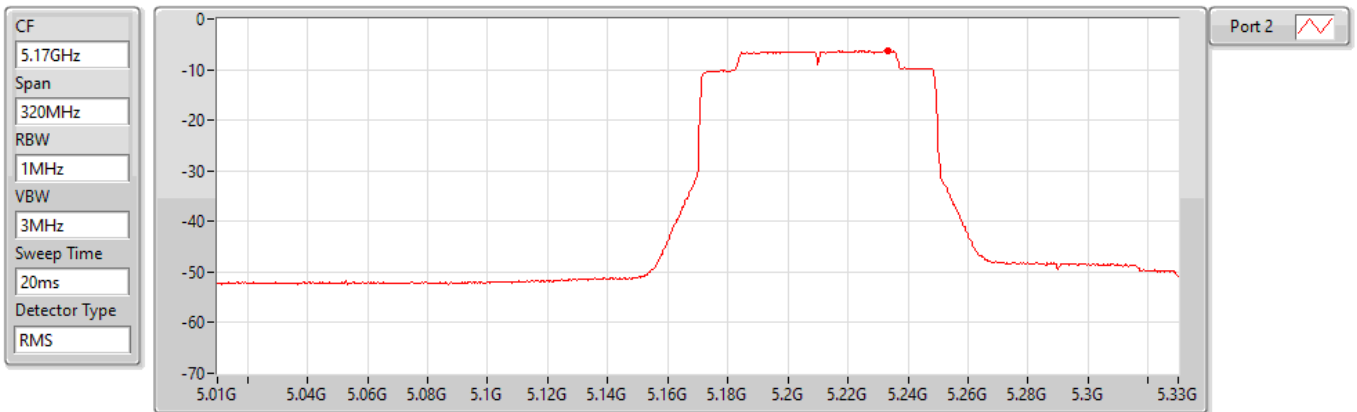

802.11ax HEW160_Nss1,(MCS0),RU 996,#RU 67_1TX(Port2)

PSD

5250MHz Straddle 5.15-5.25GHz

28/05/2022

Sum	PD	Port 1	Port 2
(dBm/RBW)	(dBm/RBW)	(dBm/RBW)	(dBm/RBW)
-6.28	-6.28	-	-6.28