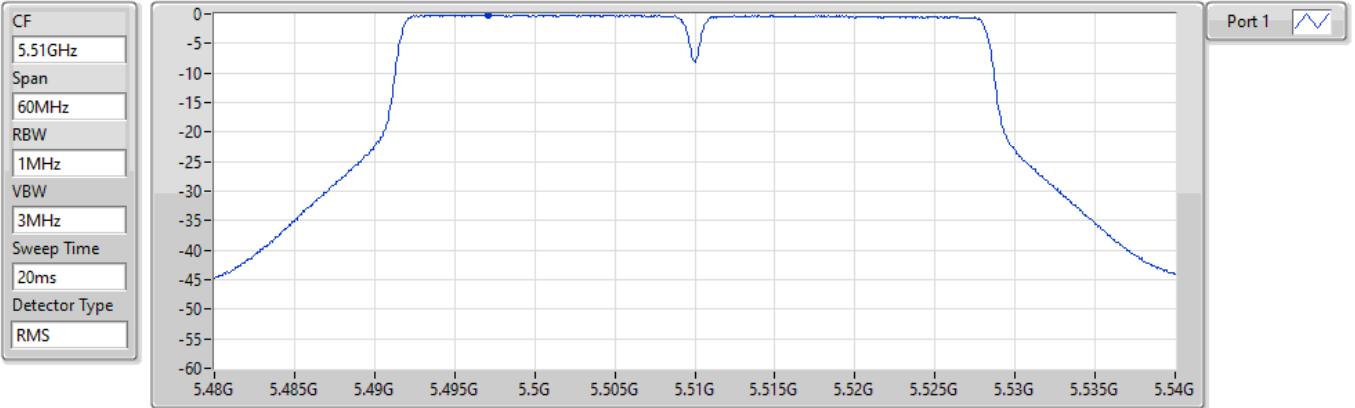

802.11n HT40_Nss1,(MCS0)_1TX(Port1)

PSD

5510MHz

28/05/2022

Sum	PD	Port 1
(dBm/RBW)	(dBm/RBW)	(dBm/RBW)
-0.16	-0.16	-0.16