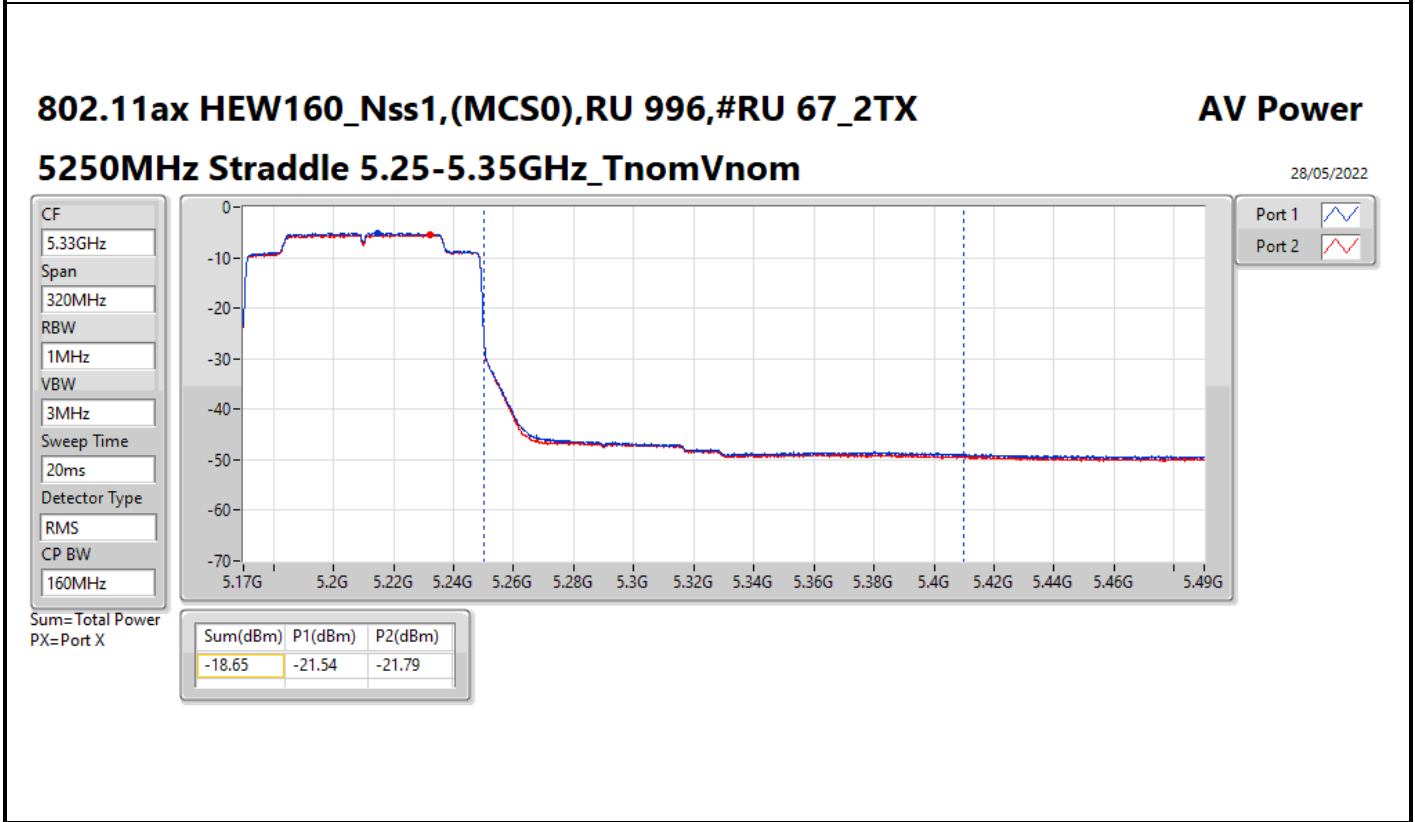

DG = Directional Gain; Port X = Port X output power

802.11ax HEW160\_Nss1,(MCS0),RU 996,#RU 195\_1TX(Port1)

AV Power

5250MHz Straddle 5.15-5.25GHz\_TnomVnom

28/05/2022

802.11ax HEW160\_Nss1,(MCS0),RU 996,#RU 195\_1TX(Port1)