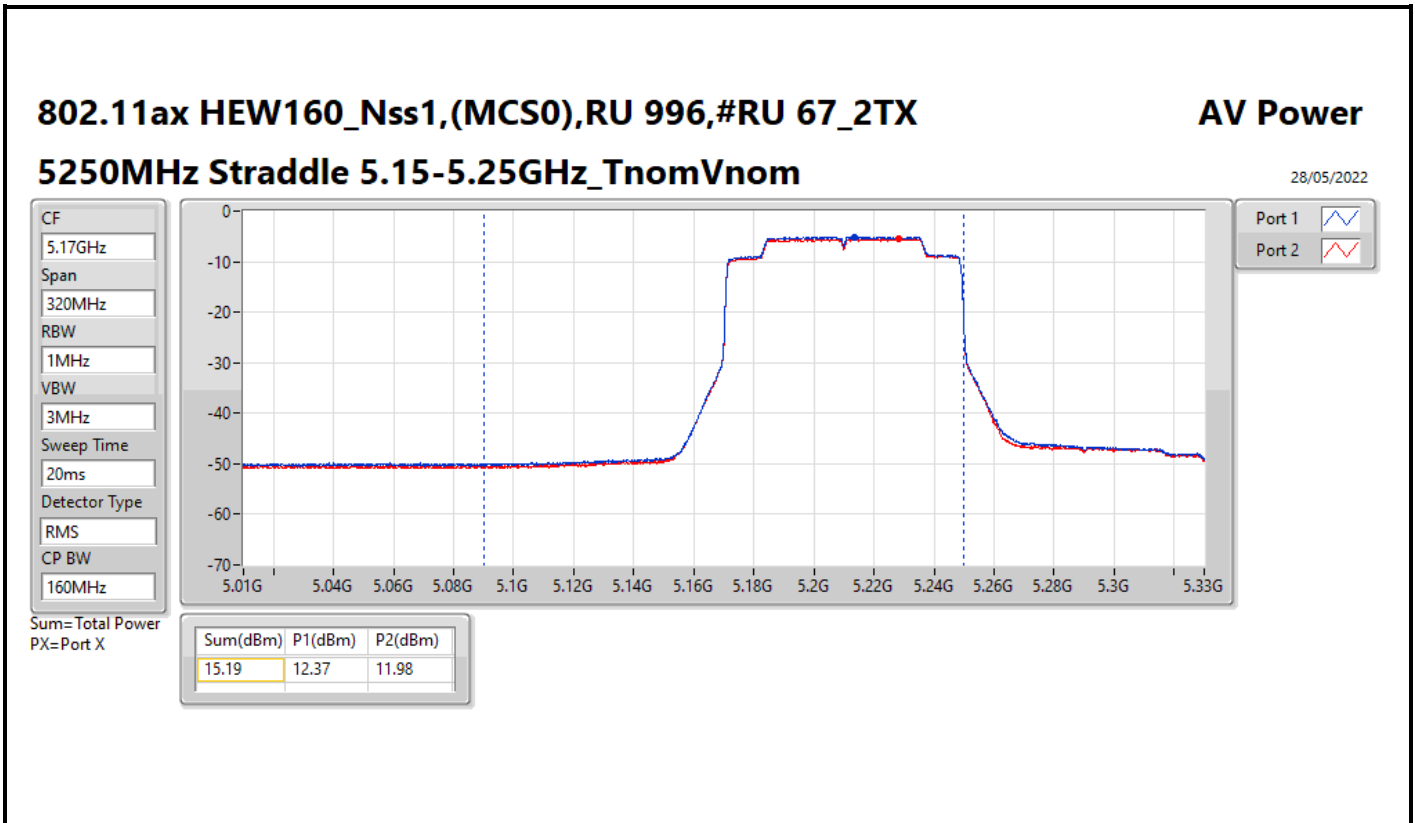

DG = Directional Gain; Port X = Port X output power

802.11ax HEW160\_Nss1,(MCS0),RU 996,#RU 195\_1TX(Port1)

AV Power

5250MHz Straddle 5.15-5.25GHz\_TnomVnom

28/05/2022

802.11ax HEW160\_Nss1,(MCS0),RU 996,#RU 195\_1TX(Port1)