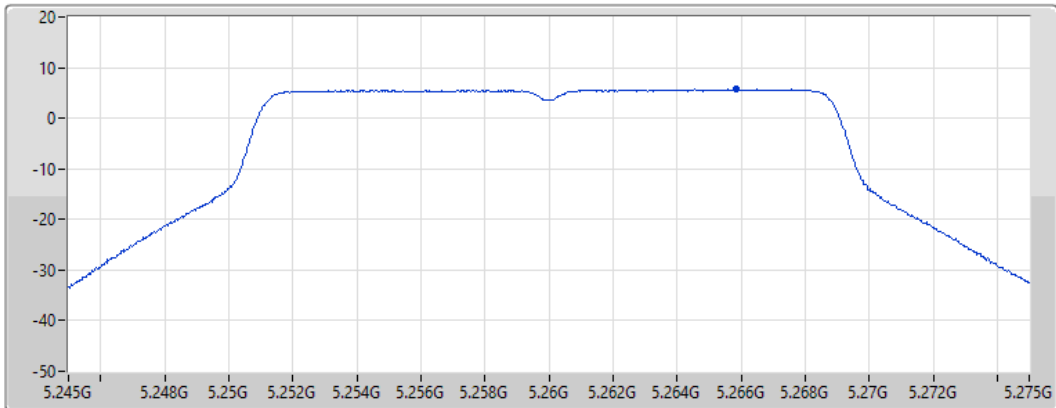

5260MHz

12/04/2022

CF  
5.26GHz

Span  
30MHz

RBW  
1MHz

VBW  
3MHz

Sweep Time  
20ms

Detector Type  
RMS