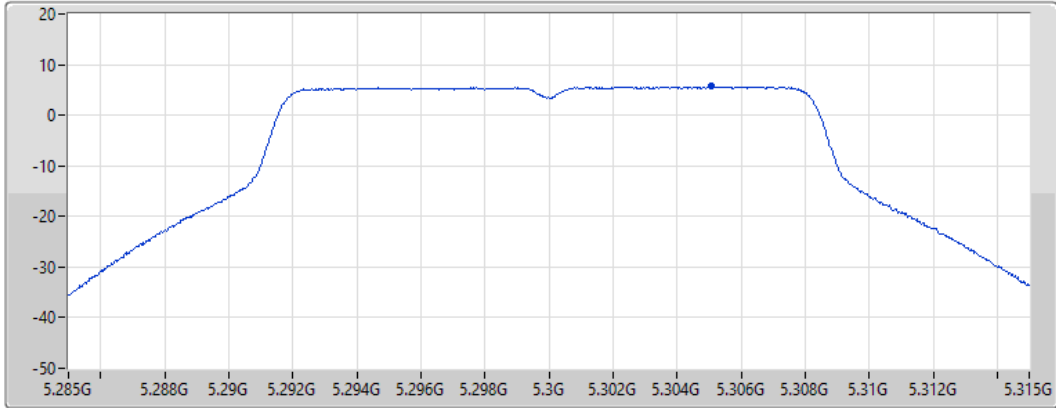

802.11a_Nss1,(6Mbps)_1TX(Port1)

PSD

5300MHz

11/04/2022

CF
5.3GHz

Span
30MHz

RBW
1MHz

VBW
3MHz

Sweep Time
20ms

Detector Type
RMS

Port 1

Sum	PD	Port 1
(dBm/RBW)	(dBm/RBW)	(dBm/RBW)
5.65	5.65	5.65