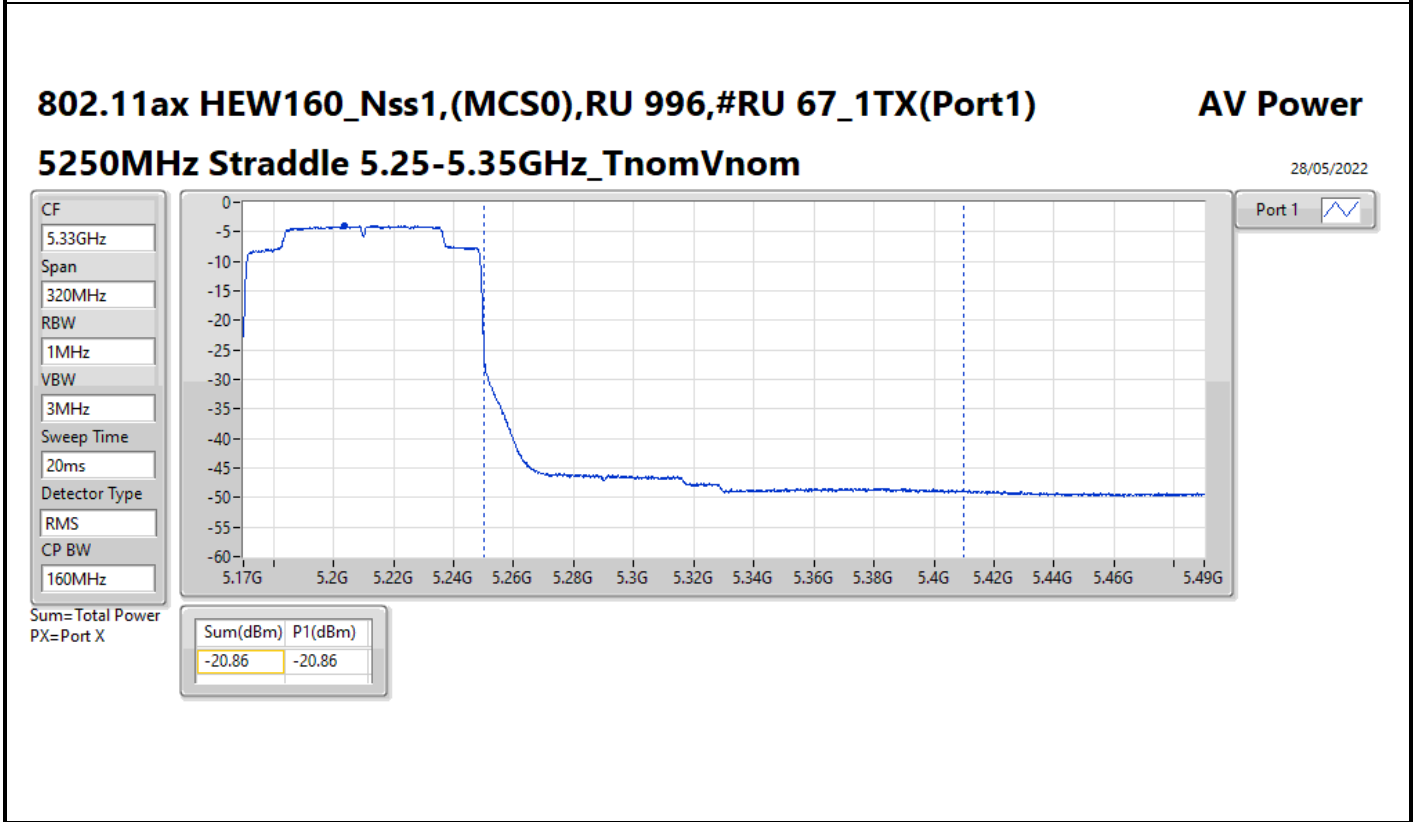

DG = Directional Gain; Port X = Port X output power

802.11ax HEW160\_Nss1,(MCS0),RU 996,#RU 195\_1TX(Port1)

AV Power

5250MHz Straddle 5.15-5.25GHz\_TnomVnom

28/05/2022

802.11ax HEW160\_Nss1,(MCS0),RU 996,#RU 195\_1TX(Port1)