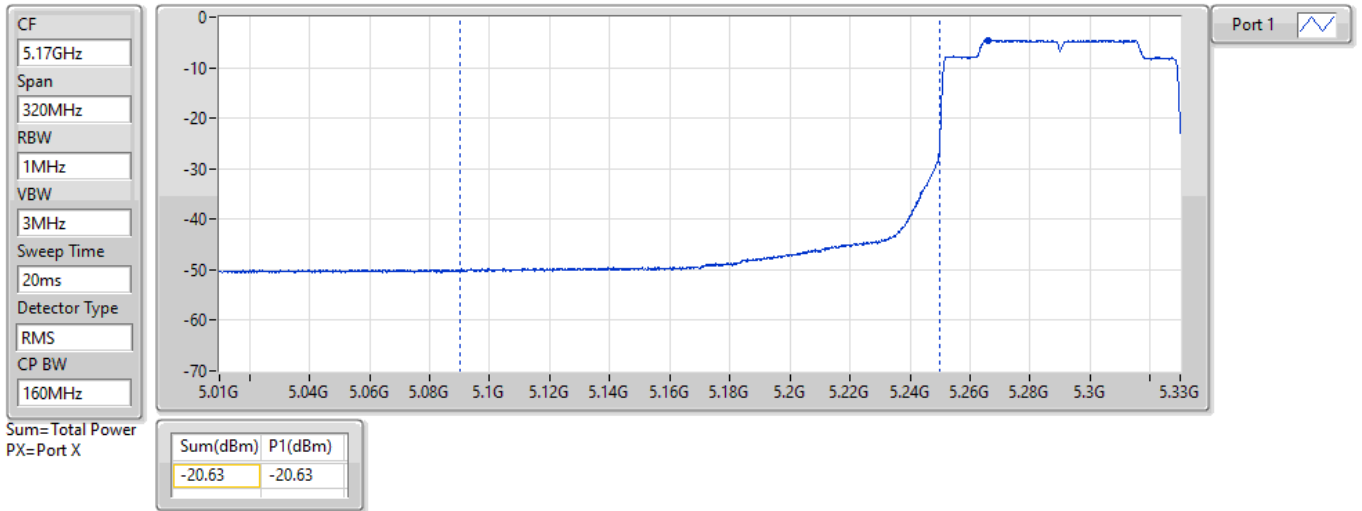

DG = Directional Gain; Port X = Port X output power

802.11ax HEW160\_Nss1,(MCS0),RU 996,#RU 195\_1TX(Port1)

AV Power

5250MHz Straddle 5.15-5.25GHz\_TnomVnom

28/05/2022

802.11ax HEW160\_Nss1,(MCS0),RU 996,#RU 195\_1TX(Port1)