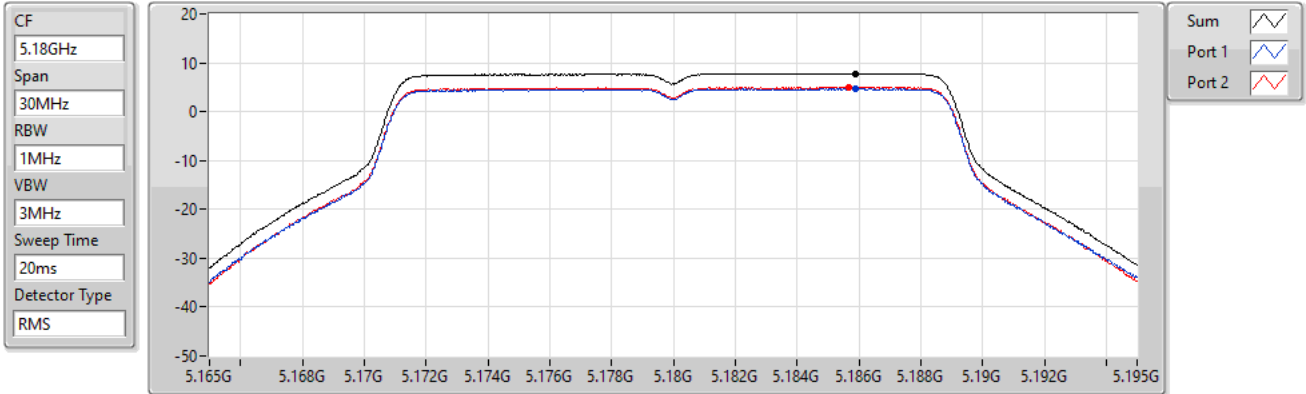

802.11n HT20_Nss1,(MCS8)_2TX

PSD

5180MHz

19/04/2022

Sum	PD	Port 1	Port 2
(dBm/RBW)	(dBm/RBW)	(dBm/RBW)	(dBm/RBW)
7.82	7.82	4.70	5.03