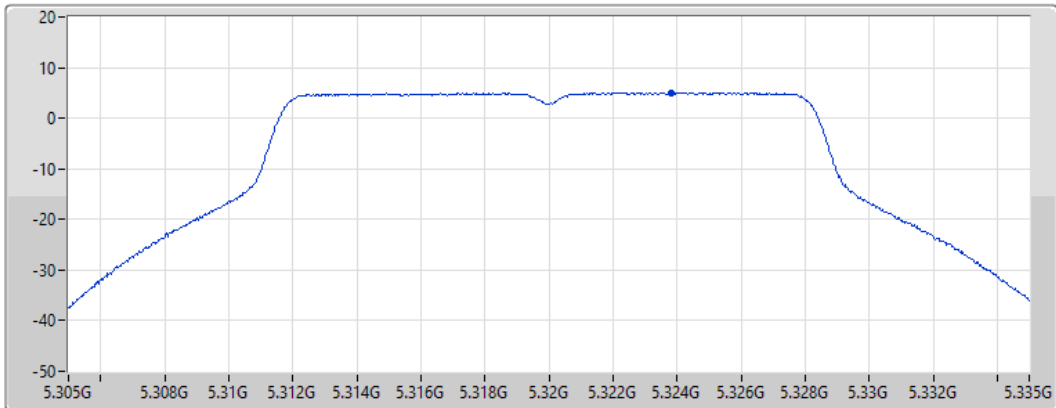

802.11a_Nss1,(6Mbps)_1TX(Port1)

PSD

5320MHz

11/04/2022

CF
5.32GHz

Span
30MHz

RBW
1MHz

VBW
3MHz

Sweep Time
20ms

Detector Type
RMS

Port 1

Sum	PD	Port 1
(dBm/RBW)	(dBm/RBW)	(dBm/RBW)
5.00	5.00	5.00