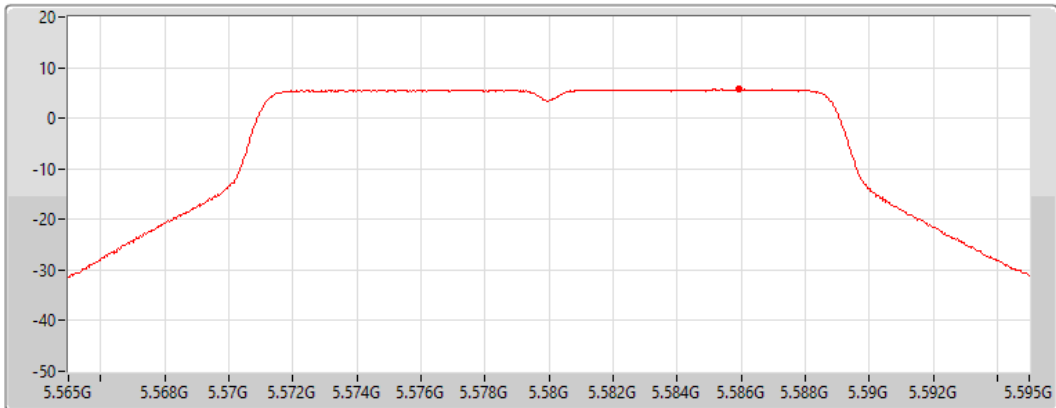

Port 2

Sum	PD	Port 1	Port 2
(dBm/RBW)	(dBm/RBW)	(dBm/RBW)	(dBm/RBW)
5.69	5.69	-	5.69