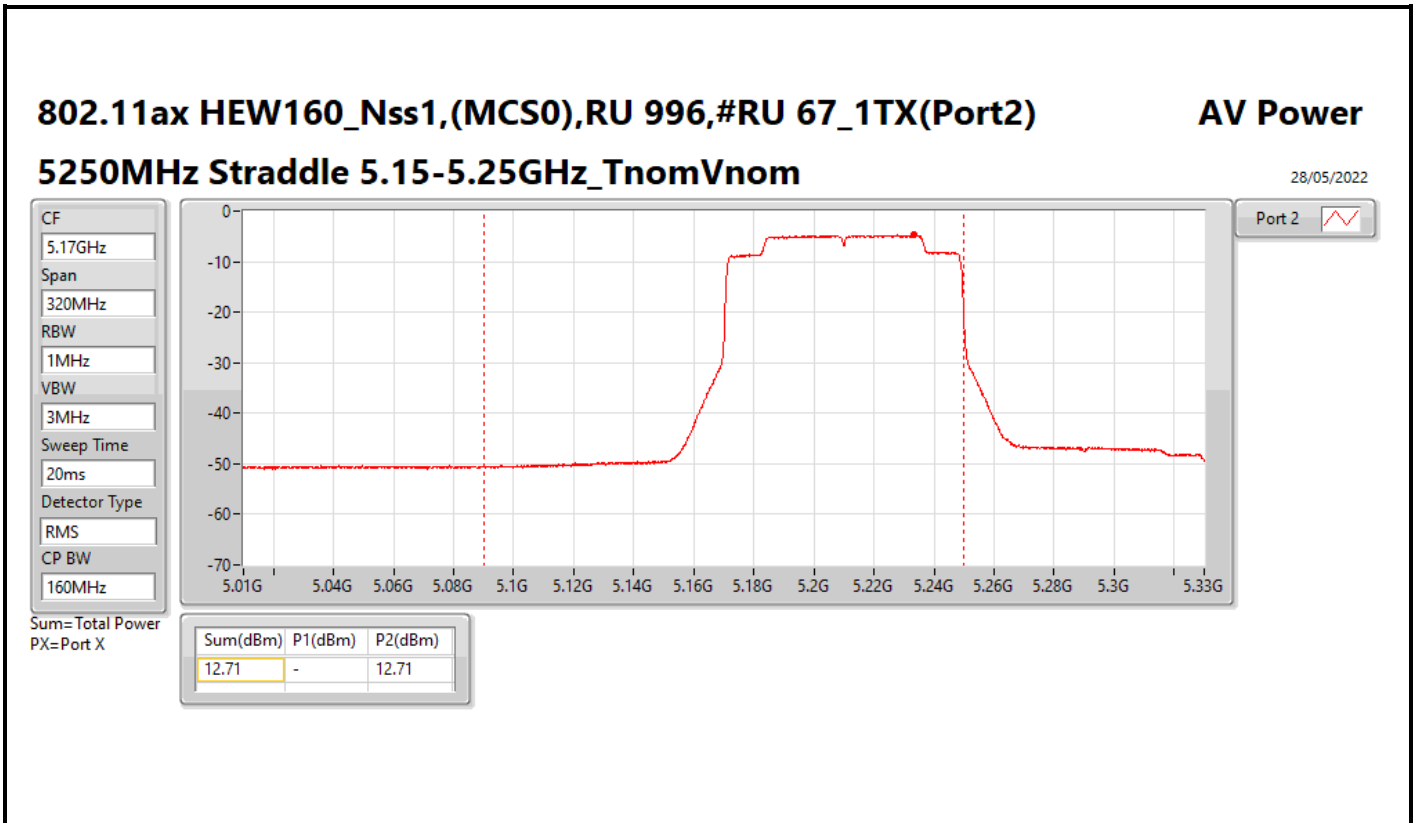

DG = Directional Gain; Port X = Port X output power

802.11ax HEW160\_Nss1,(MCS0),RU 996,#RU 195\_1TX(Port1)

AV Power

5250MHz Straddle 5.15-5.25GHz\_TnomVnom

28/05/2022

802.11ax HEW160\_Nss1,(MCS0),RU 996,#RU 195\_1TX(Port1)