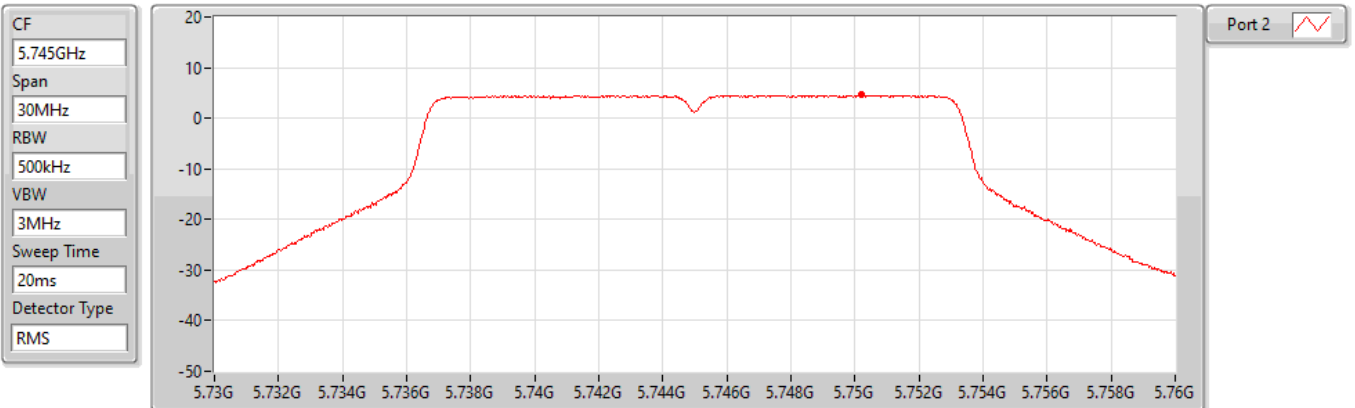

5745MHz

12/04/2022

Sum	PD	Port 1	Port 2
(dBm/RBW)	(dBm/RBW)	(dBm/RBW)	(dBm/RBW)
4.58	4.58	-	4.58