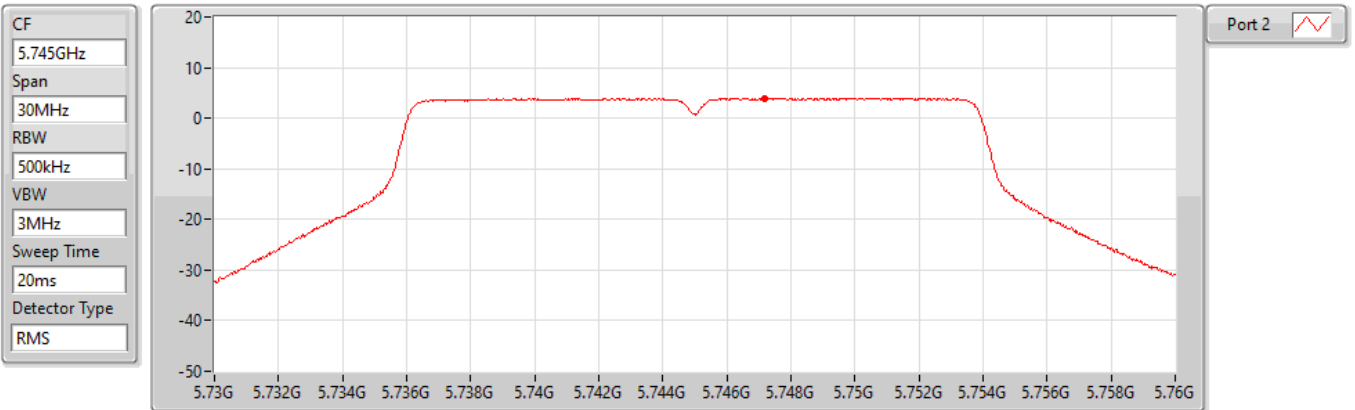

802.11n HT20_Nss1,(MCS0)_1TX(Port2)

PSD

5745MHz

12/04/2022

Sum	PD	Port 1	Port 2
(dBm/RBW)	(dBm/RBW)	(dBm/RBW)	(dBm/RBW)
3.95	3.95	-	3.95