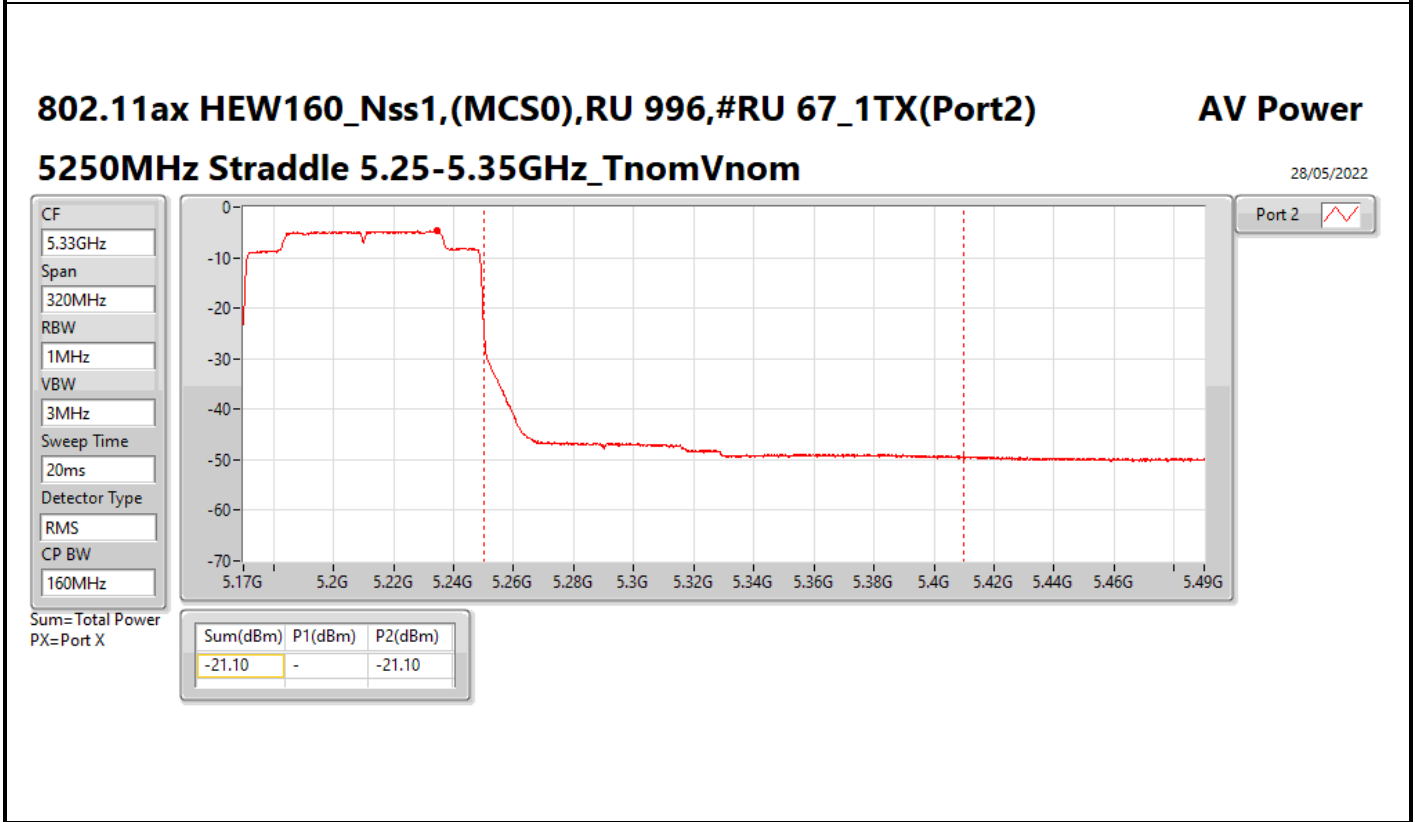

DG = Directional Gain; Port X = Port X output power

802.11ax HEW160\_Nss1,(MCS0),RU 996,#RU 195\_1TX(Port1)

AV Power

5250MHz Straddle 5.15-5.25GHz\_TnomVnom

28/05/2022

802.11ax HEW160\_Nss1,(MCS0),RU 996,#RU 195\_1TX(Port1)