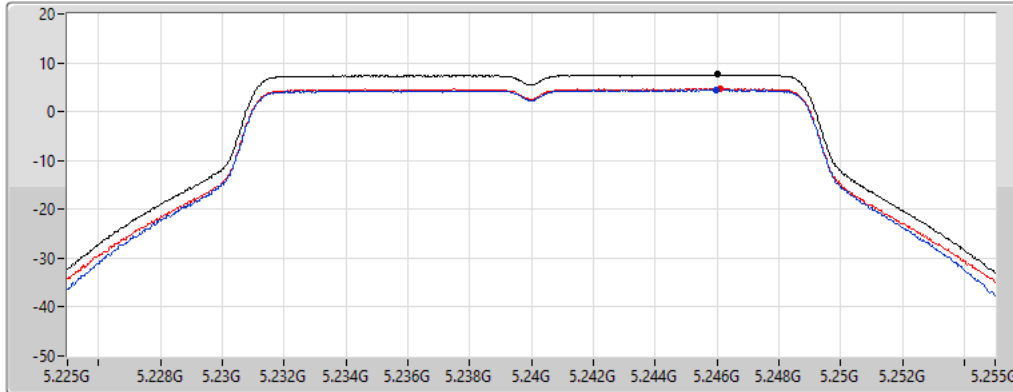

19/04/2022

CF  
5.24GHz

Span  
30MHz

RBW  
1MHz

VBW  
3MHz

Sweep Time  
20ms

Detector Type  
RMS

Sum 