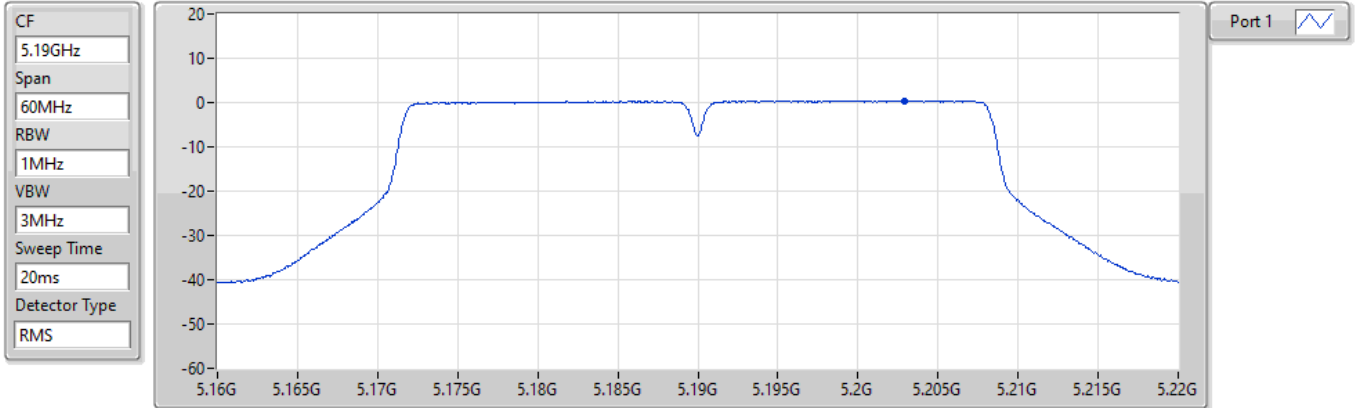

802.11n HT40_Nss1,(MCS0)_1TX(Port1)

PSD

5190MHz

28/05/2022

Sum	PD	Port 1
(dBm/RBW)	(dBm/RBW)	(dBm/RBW)
0.38	0.38	0.38