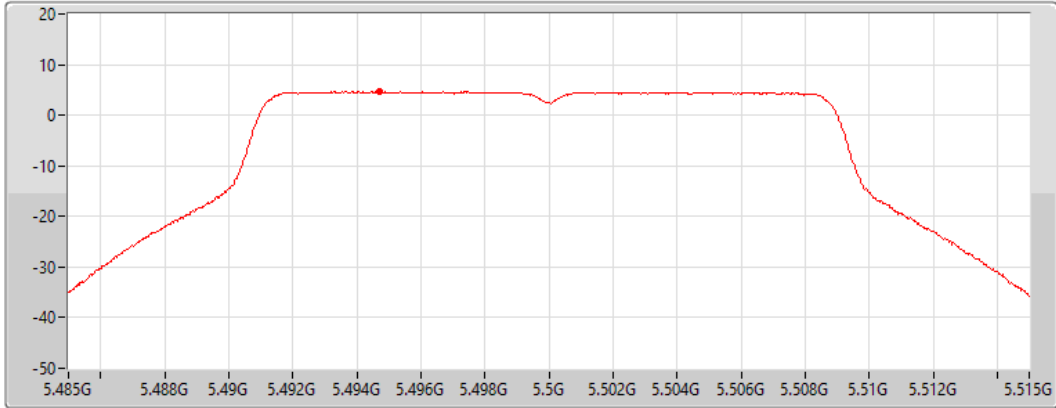

802.11n HT20_Nss1,(MCS0)_1TX(Port2)

PSD

5500MHz

12/04/2022

CF
5.5GHz
Span
30MHz
RBW
1MHz
VBW
3MHz
Sweep Time
20ms
Detector Type
RMS

Port 2

Sum	PD	Port 1	Port 2
(dBm/RBW)	(dBm/RBW)	(dBm/RBW)	(dBm/RBW)
4.69	4.69	-	4.69

802.11n HT20_Nss1,(MCS0)_1TX(Port2)

PSD

5580MHz

12/04/2022

CF
5.58GHz
Span
30MHz
RBW
1MHz
VBW
3MHz
Sweep Time
20ms
Detector Type
RMS