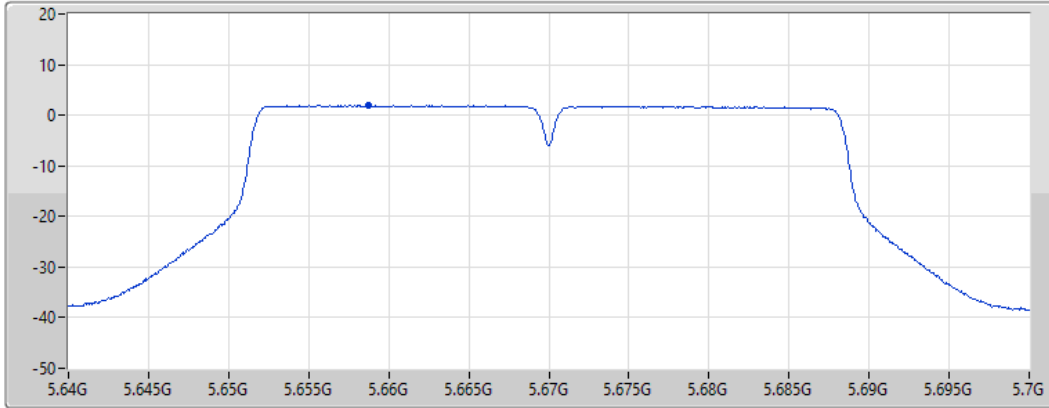

802.11n HT40_Nss1,(MCS0)_1TX(Port1)

PSD

5670MHz

14/04/2022

CF
5.67GHz
Span
60MHz
RBW
1MHz
VBW
3MHz
Sweep Time
20ms
Detector Type
RMS

Port 1

Sum	PD	Port 1
(dBm/RBW)	(dBm/RBW)	(dBm/RBW)
1.90	1.90	1.90