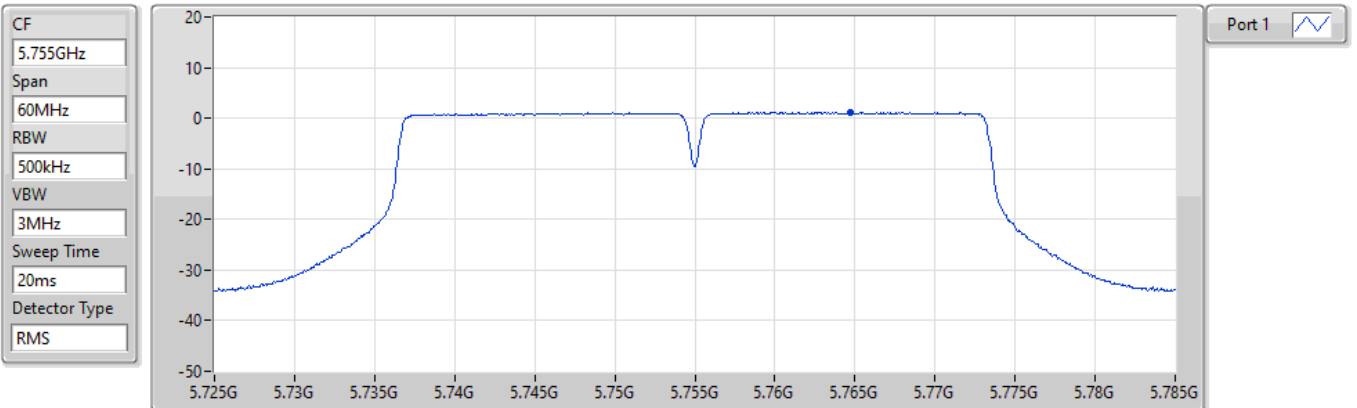

802.11n HT40_Nss1,(MCS0)_1TX(Port1)

PSD

5755MHz

14/04/2022

Sum	PD	Port 1
(dBm/RBW)	(dBm/RBW)	(dBm/RBW)
1.12	1.12	1.12