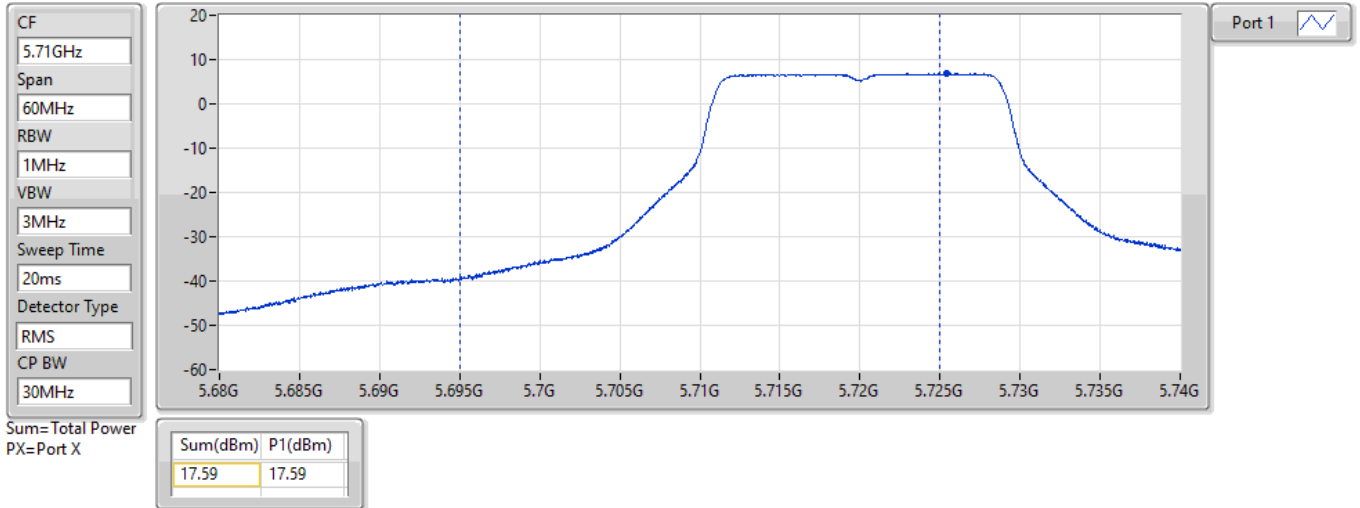

802.11n HT20_Nss1,(MCS0)_1TX(Port1)

AV Power

5720MHz Straddle 5.47-5.725GHz_TnomVnom

12/04/2022