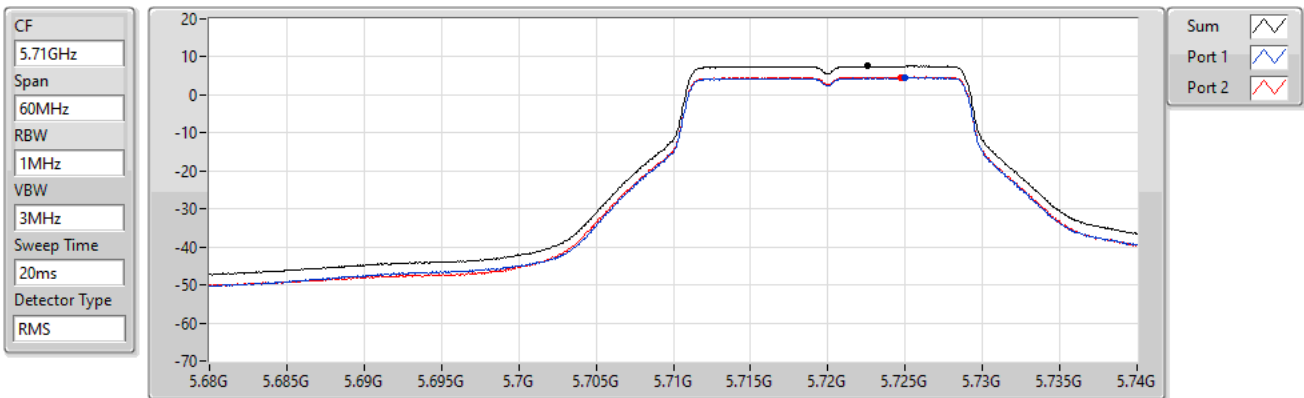

802.11n HT20_Nss1,(MCS8)_2TX

PSD

5720MHz Straddle 5.47-5.725GHz

19/04/2022

Sum	PD	Port 1	Port 2
(dBm/RBW)	(dBm/RBW)	(dBm/RBW)	(dBm/RBW)
7.52	7.52	4.45	4.63