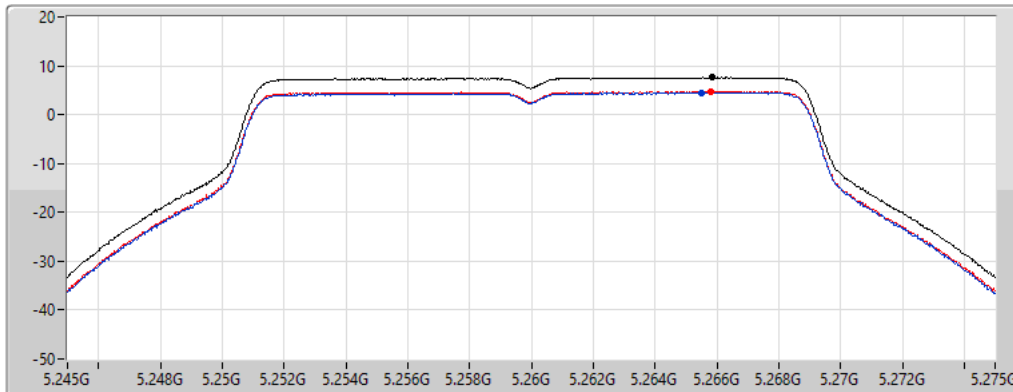

802.11n HT20_Nss1,(MCS8)_2TX

PSD

5260MHz

19/04/2022

CF
5.26GHz

Span
30MHz

RBW
1MHz

VBW
3MHz

Sweep Time
20ms

Detector Type
RMS

Sum

Port 1

Port 2

Sum (dBm/RBW)	PD (dBm/RBW)	Port 1 (dBm/RBW)	Port 2 (dBm/RBW)
7.61	7.61	4.52	4.75