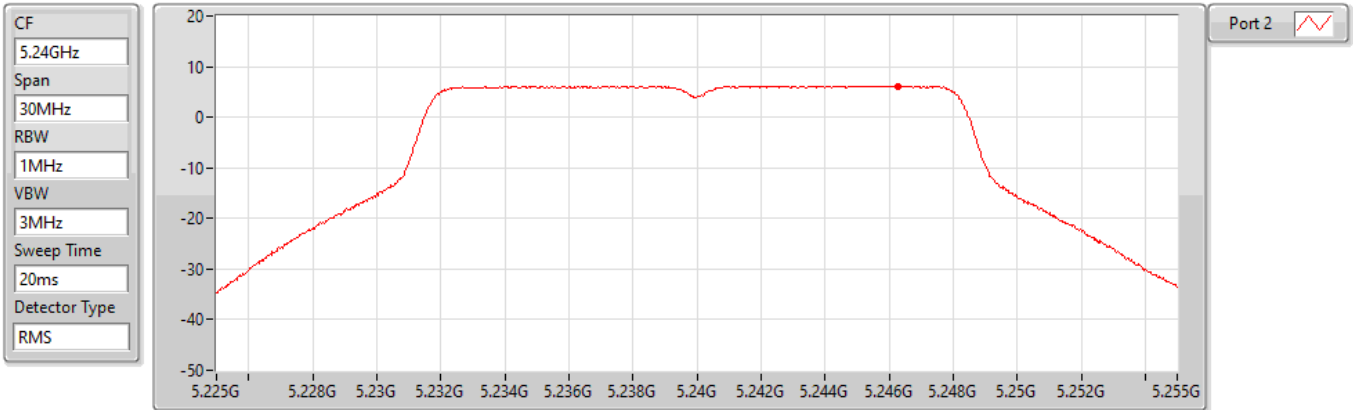

802.11a_Nss1,(6Mbps)_1TX(Port2)

PSD

5240MHz

12/04/2022

Sum	PD	Port 1	Port 2
(dBm/RBW)	(dBm/RBW)	(dBm/RBW)	(dBm/RBW)
6.19	6.19	-	6.19