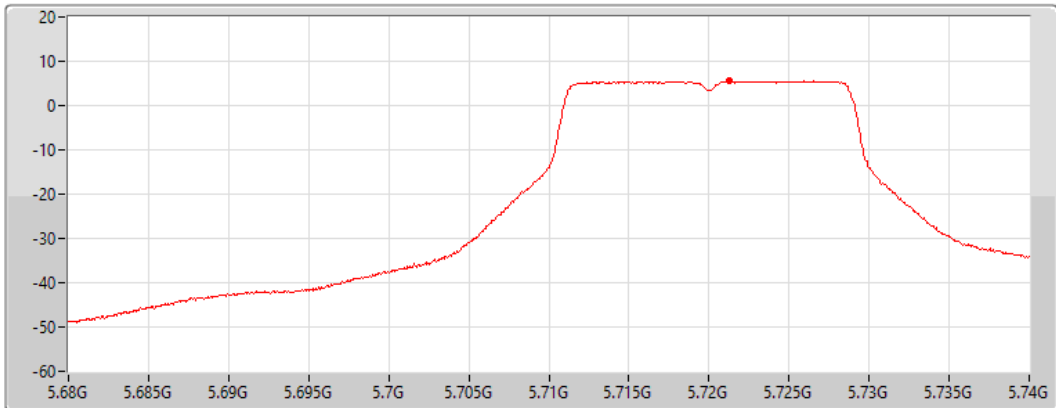

CF  
5.71GHz

Span  
60MHz

RBW  
1MHz

VBW  
3MHz

Sweep Time  
20ms

Detector Type  
RMS

Port 2 

Sum	PD	Port 1	Port 2
(dBm/RBW)	(dBm/RBW)	(dBm/RBW)	(dBm/RBW)
5.47	5.47	-	5.47