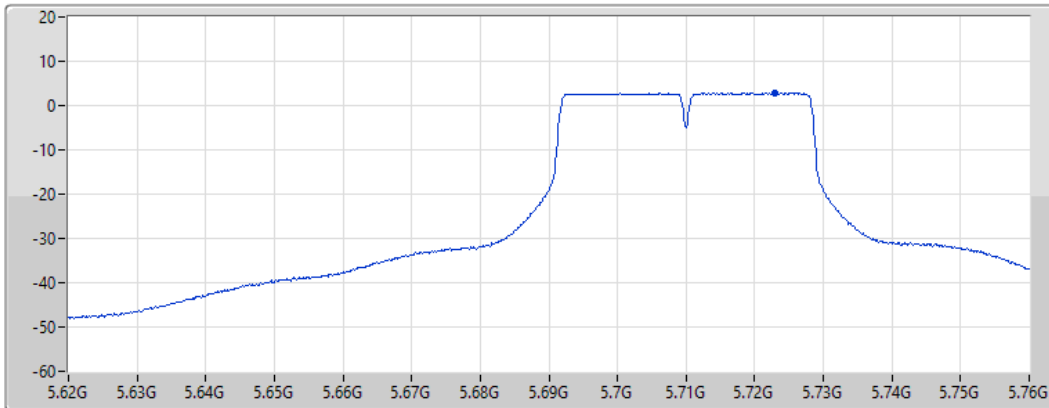

802.11n HT40_Nss1,(MCS0)_1TX(Port1)

PSD

5710MHz Straddle 5.47-5.725GHz

14/04/2022

CF
5.69GHz
Span
140MHz
RBW
1MHz
VBW
3MHz
Sweep Time
20ms
Detector Type
RMS

Port 1

Sum	PD	Port 1
(dBm/RBW)	(dBm/RBW)	(dBm/RBW)
2.81	2.81	2.81