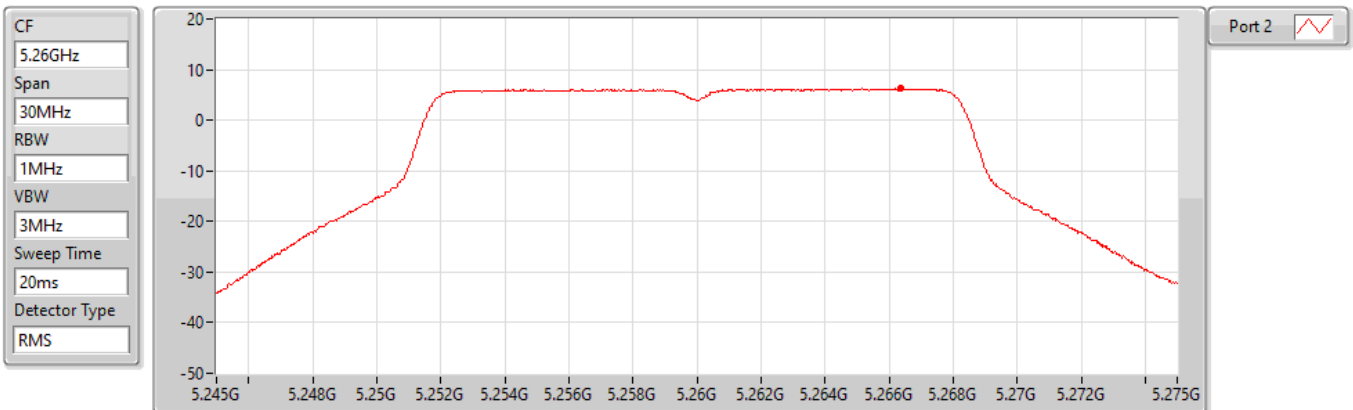

802.11a_Nss1,(6Mbps)_1TX(Port2)

PSD

5260MHz

12/04/2022

Sum	PD	Port 1	Port 2
(dBm/RBW)	(dBm/RBW)	(dBm/RBW)	(dBm/RBW)
6.22	6.22	-	6.22