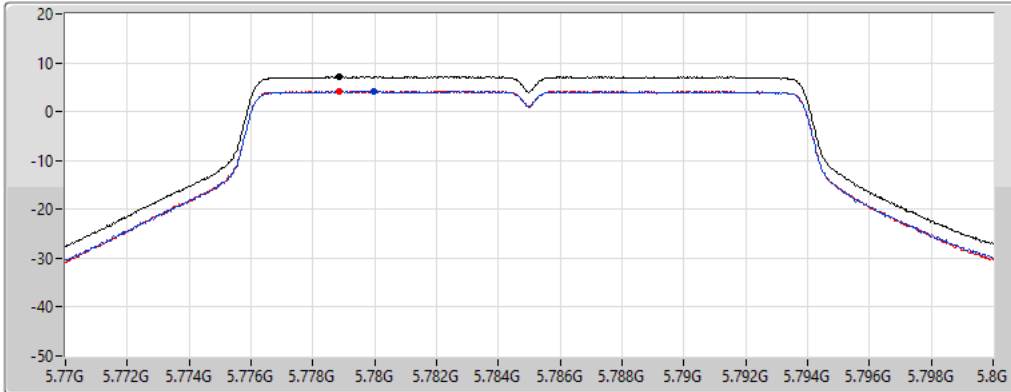

802.11n HT20_Nss1,(MCS8)_2TX

PSD

5785MHz

14/04/2022

CF
5.785GHz

Span
30MHz

RBW
500kHz

VBW
3MHz

Sweep Time
20ms

Detector Type
RMS

Sum

Port 1

Port 2

Sum (dBm/RBW)	PD (dBm/RBW)	Port 1 (dBm/RBW)	Port 2 (dBm/RBW)
7.14	7.14	4.14	4.19

802.11n HT20_Nss1,(MCS8)_2TX

PSD

5825MHz

14/04/2022

CF
5.825GHz

Span
30MHz

RBW
500kHz

VBW
3MHz

Sweep Time
20ms

Detector Type
RMS