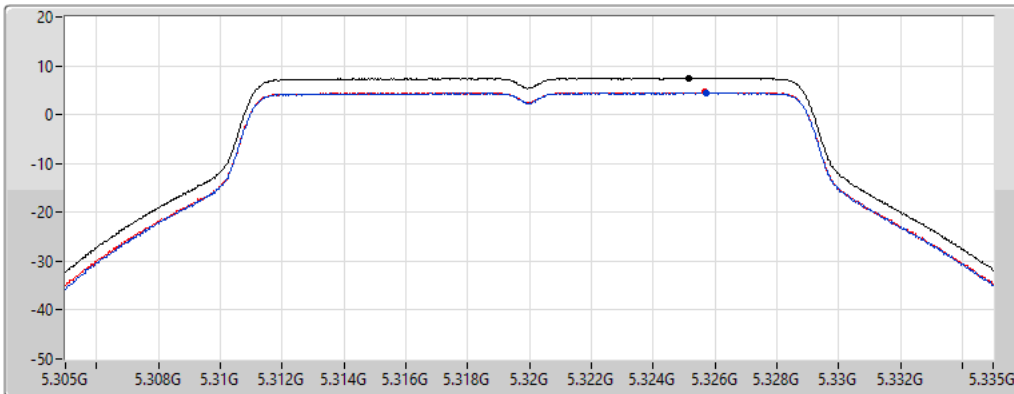

802.11n HT20_Nss1,(MCS8)_2TX

PSD

5320MHz

19/04/2022

CF
5.32GHz

Span
30MHz

RBW
1MHz

VBW
3MHz

Sweep Time
20ms

Detector Type
RMS

Sum

Port 1

Port 2

Sum	PD	Port 1	Port 2
(dBm/RBW)	(dBm/RBW)	(dBm/RBW)	(dBm/RBW)
7.49	7.49	4.46	4.56