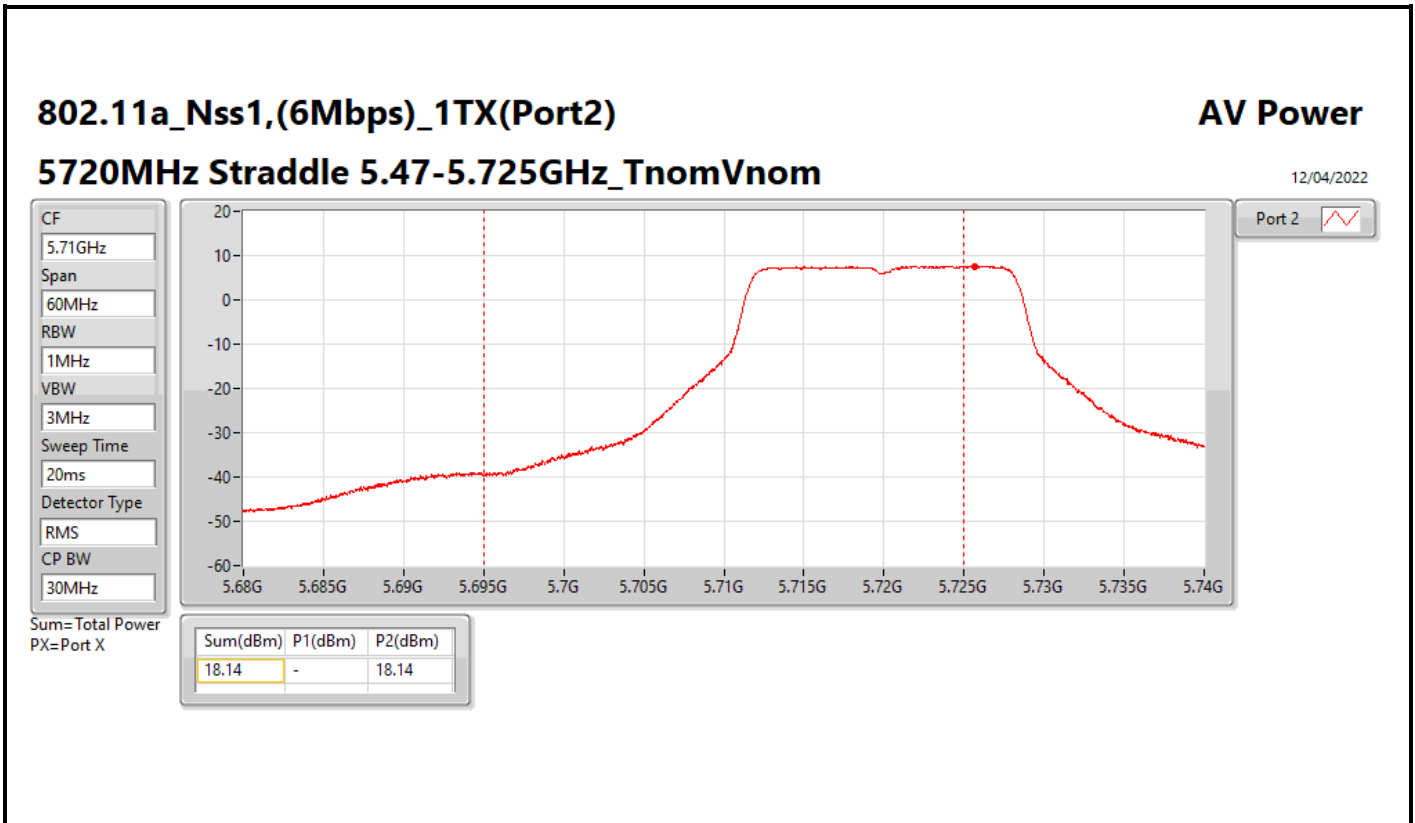

DG = Directional Gain; Port X = Port X output power