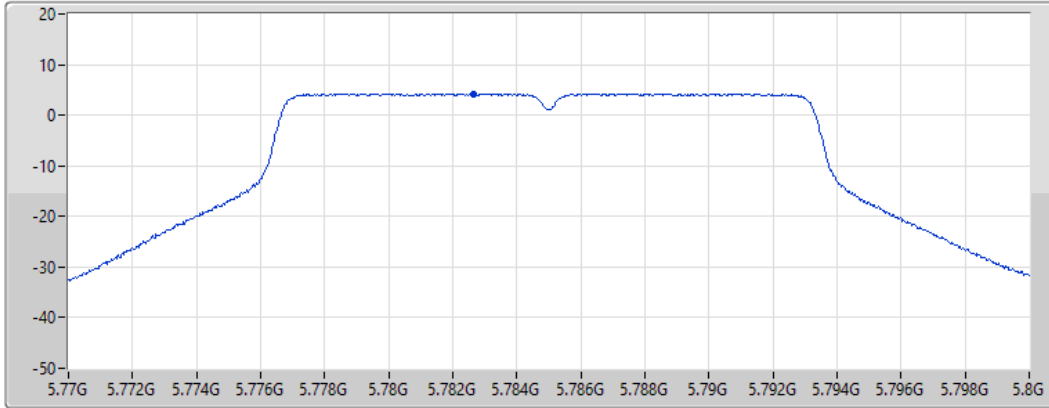

802.11a_Nss1,(6Mbps)_1TX(Port1)

PSD

5785MHz

11/04/2022

CF
5.785GHz

Span
30MHz

RBW
500kHz

VBW
3MHz

Sweep Time
20ms

Detector Type
RMS

Port 1

Sum	PD	Port 1
(dBm/RBW)	(dBm/RBW)	(dBm/RBW)
4.27	4.27	4.27

802.11a_Nss1,(6Mbps)_1TX(Port1)

PSD

5825MHz

12/04/2022

CF
5.825GHz

Span
30MHz

RBW
500kHz

VBW
3MHz

Sweep Time
20ms

Detector Type
RMS