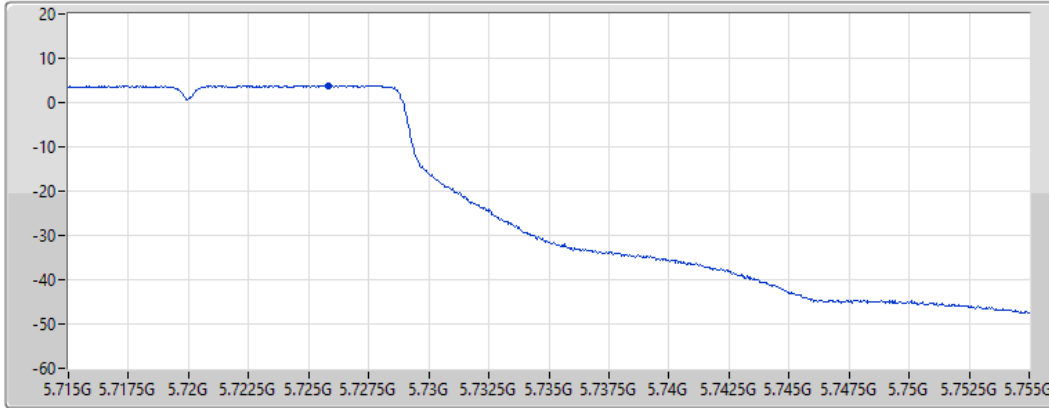

802.11n HT20_Nss1,(MCS0)_1TX(Port1)

PSD

5720MHz Straddle 5.725-5.85GHz

12/04/2022

CF
5.735GHz

Span
40MHz

RBW
500kHz

VBW
3MHz

Sweep Time
20ms

Detector Type
RMS

Port 1

Sum	PD	Port 1
(dBm/RBW)	(dBm/RBW)	(dBm/RBW)
3.82	3.82	3.82