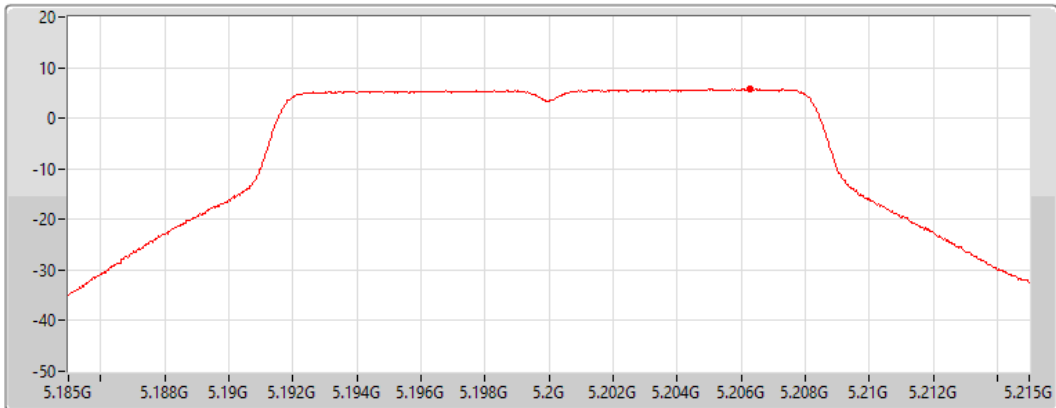

Port 2 

Sum	PD	Port 1	Port 2
(dBm/RBW)	(dBm/RBW)	(dBm/RBW)	(dBm/RBW)
5.33	5.33	-	5.33

802.11a\_Nss1,(6Mbps)\_1TX(Port2)

PSD

5200MHz

08/04/2022

CF  
5.2GHz  
Span  
30MHz  
RBW  
1MHz  
VBW  
3MHz  
Sweep Time  
20ms  
Detector Type  
RMS