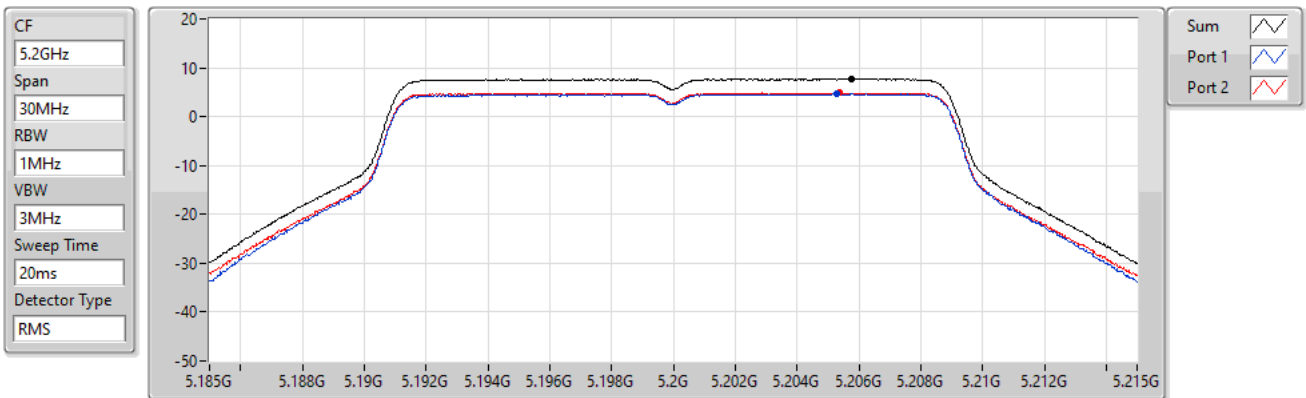

802.11n HT20_Nss1,(MCS8)_2TX

PSD

5200MHz

19/04/2022

Sum	PD	Port 1	Port 2
(dBm/RBW)	(dBm/RBW)	(dBm/RBW)	(dBm/RBW)
7.72	7.72	4.62	4.85