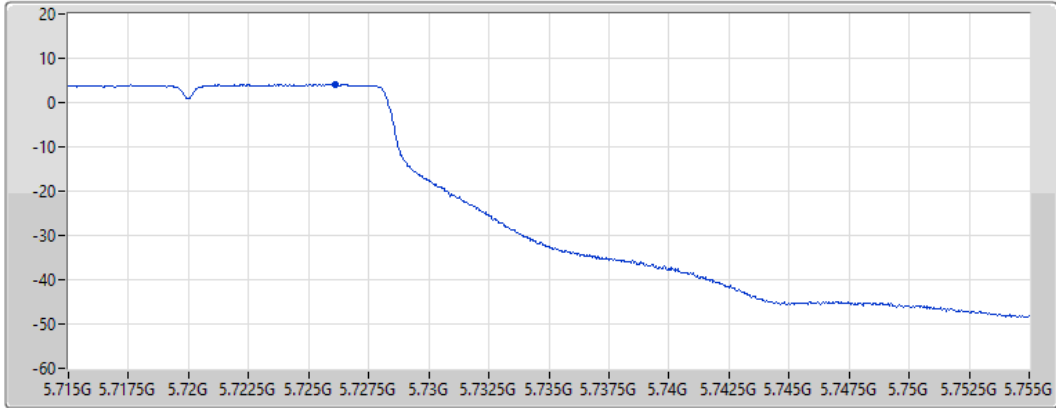

802.11a_Nss1,(6Mbps)_1TX(Port1)

PSD

5720MHz Straddle 5.725-5.85GHz

11/04/2022

CF
5.735GHz

Span
40MHz

RBW
500kHz

VBW
3MHz

Sweep Time
20ms

Detector Type
RMS

Port 1

Sum	PD	Port 1
(dBm/RBW)	(dBm/RBW)	(dBm/RBW)
4.13	4.13	4.13