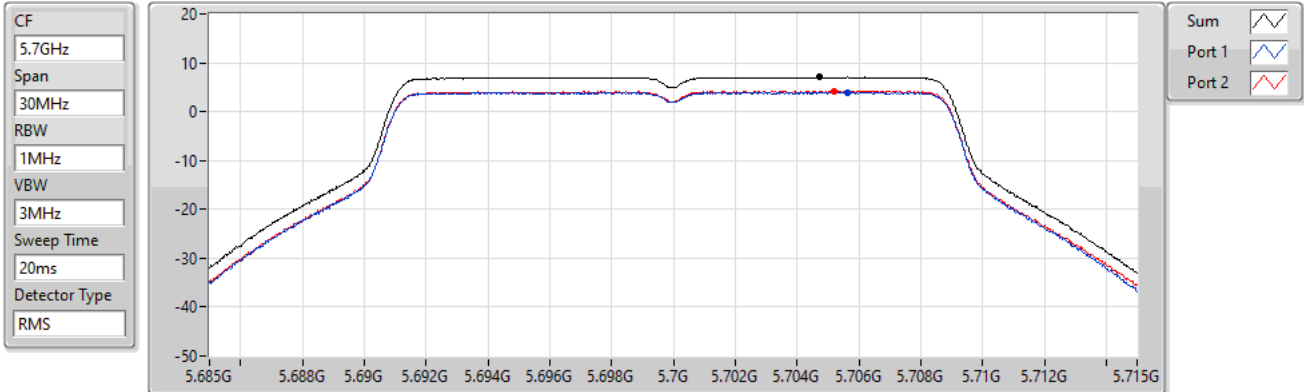

802.11n HT20_Nss1,(MCS8)_2TX

PSD

5700MHz

14/04/2022

Sum	PD	Port 1	Port 2
(dBm/RBW)	(dBm/RBW)	(dBm/RBW)	(dBm/RBW)
7.04	7.04	3.96	4.15