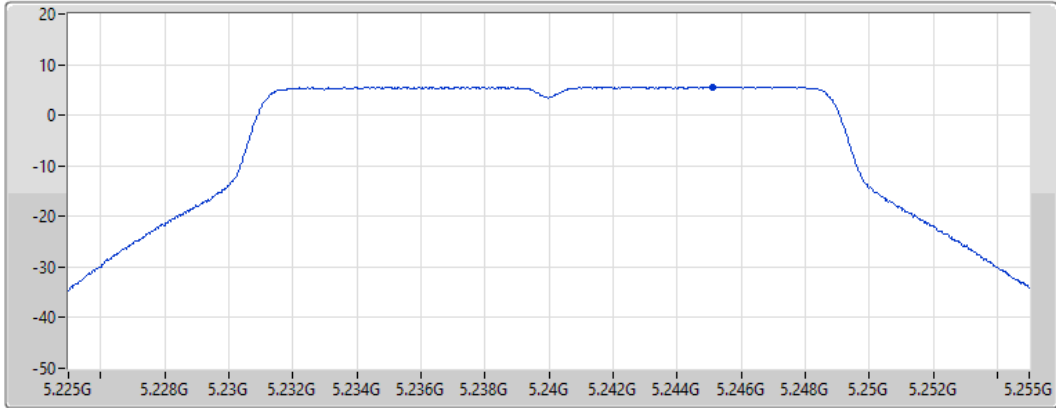

802.11n HT20_Nss1,(MCS0)_1TX(Port1)

PSD

5240MHz

12/04/2022

CF
5.24GHz

Span
30MHz

RBW
1MHz

VBW
3MHz

Sweep Time
20ms

Detector Type
RMS

Port 1

Sum	PD	Port 1
(dBm/RBW)	(dBm/RBW)	(dBm/RBW)
5.63	5.63	5.63