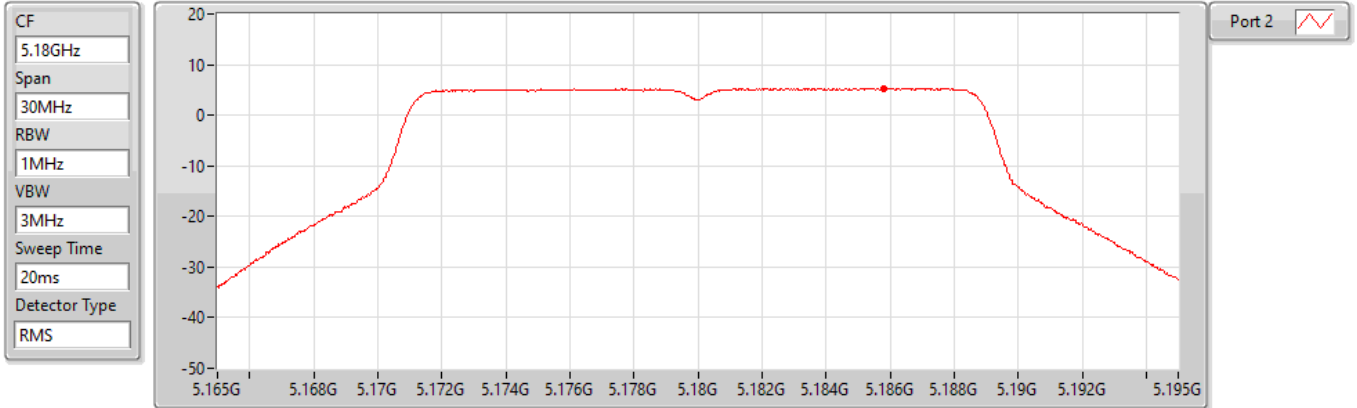

802.11n HT20_Nss1,(MCS0)_1TX(Port2)

PSD

5180MHz

12/04/2022

Sum	PD	Port 1	Port 2
(dBm/RBW)	(dBm/RBW)	(dBm/RBW)	(dBm/RBW)
5.31	5.31	-	5.31