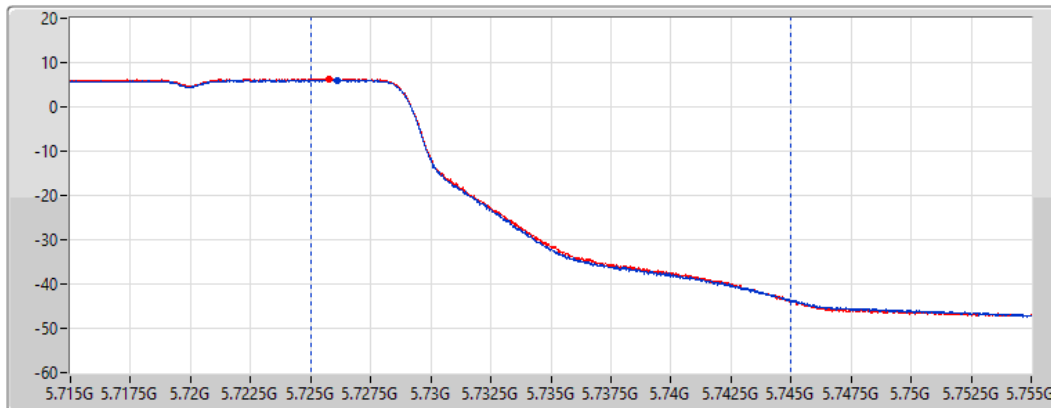

Port 1

Port 2

Sum= Total Power
PX=Port X

Sum(dBm)	P1(dBm)	P2(dBm)
14.63	11.50	11.74