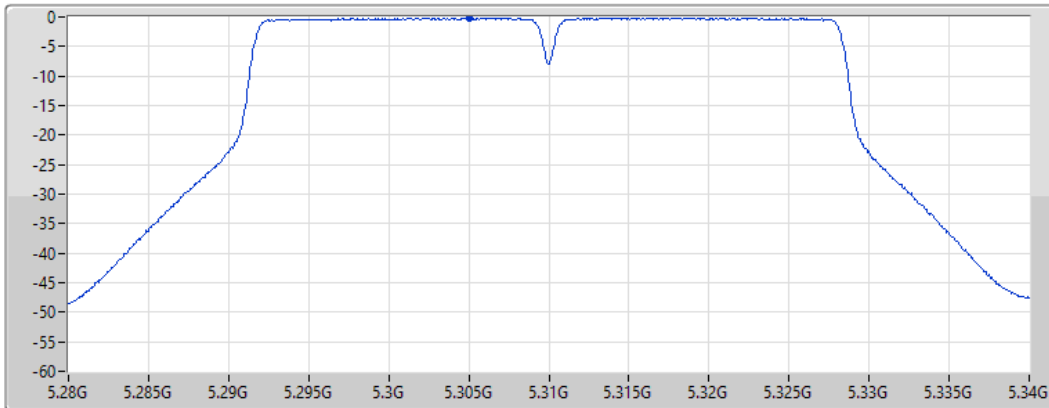

802.11n HT40_Nss1,(MCS0)_1TX(Port1)

PSD

5310MHz

14/04/2022

CF
5.31GHz
Span
60MHz
RBW
1MHz
VBW
3MHz
Sweep Time
20ms
Detector Type
RMS

Port 1

Sum	PD	Port 1
(dBm/RBW)	(dBm/RBW)	(dBm/RBW)
-0.16	-0.16	-0.16