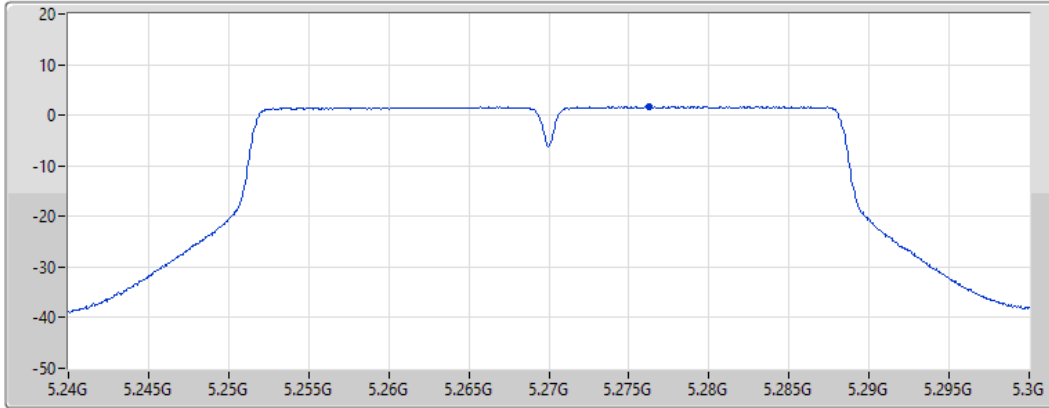

802.11n HT40_Nss1,(MCS0)_1TX(Port1)

PSD

5270MHz

14/04/2022

CF
5.27GHz
Span
60MHz
RBW
1MHz
VBW
3MHz
Sweep Time
20ms
Detector Type
RMS

Port 1

Sum	PD	Port 1
(dBm/RBW)	(dBm/RBW)	(dBm/RBW)
1.68	1.68	1.68