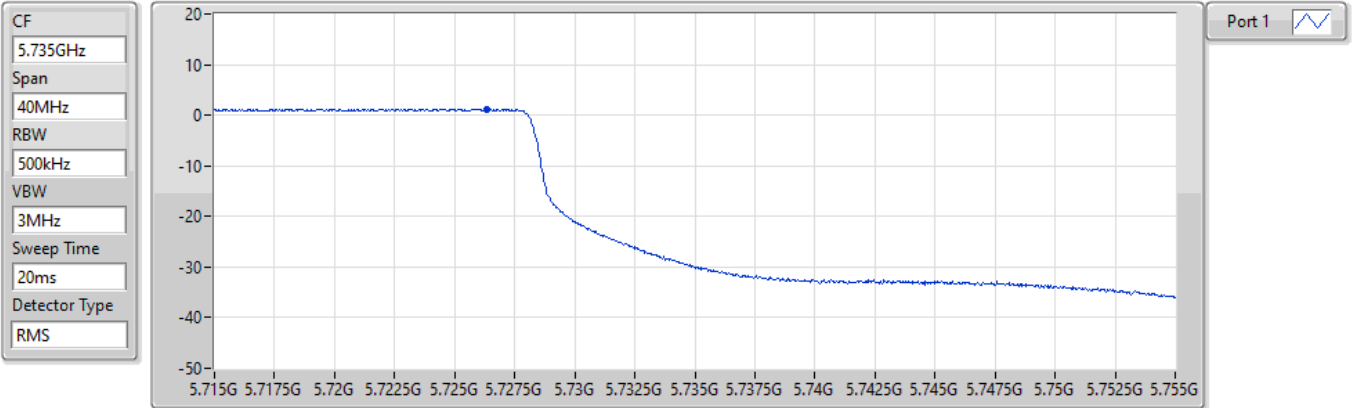

Port 1 

Sum	PD	Port 1
(dBm/RBW)	(dBm/RBW)	(dBm/RBW)
2.81	2.81	2.81

**802.11n HT40\_Nss1,(MCS0)\_1TX(Port1)**

**PSD**

**5710MHz Straddle 5.725-5.85GHz**

14/04/2022

Sum	PD	Port 1
(dBm/RBW)	(dBm/RBW)	(dBm/RBW)
1.15	1.15	1.15