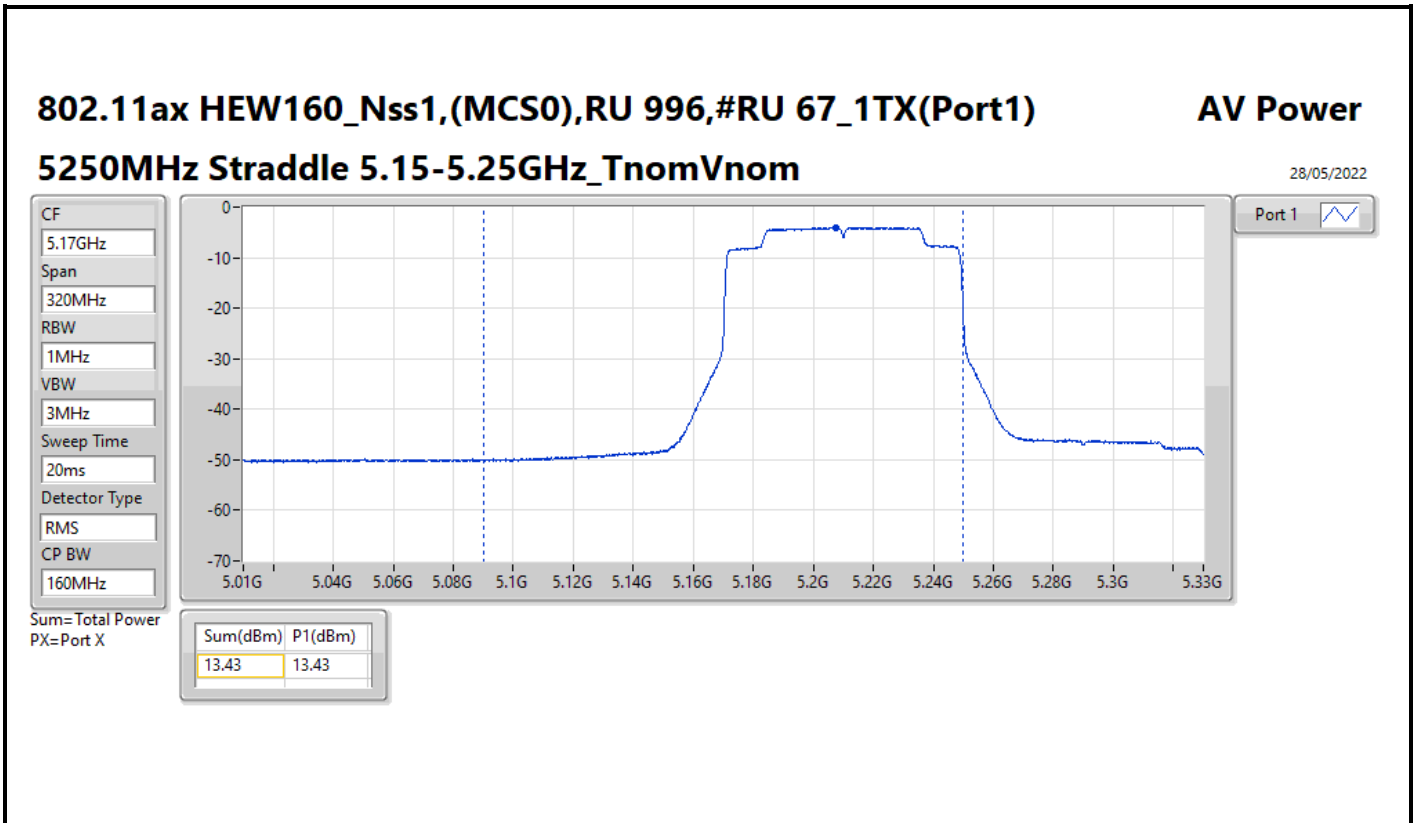

DG = Directional Gain; Port X = Port X output power

802.11ax HEW160\_Nss1,(MCS0),RU 996,#RU 195\_1TX(Port1)

AV Power

5250MHz Straddle 5.15-5.25GHz\_TnomVnom

28/05/2022

802.11ax HEW160\_Nss1,(MCS0),RU 996,#RU 195\_1TX(Port1)