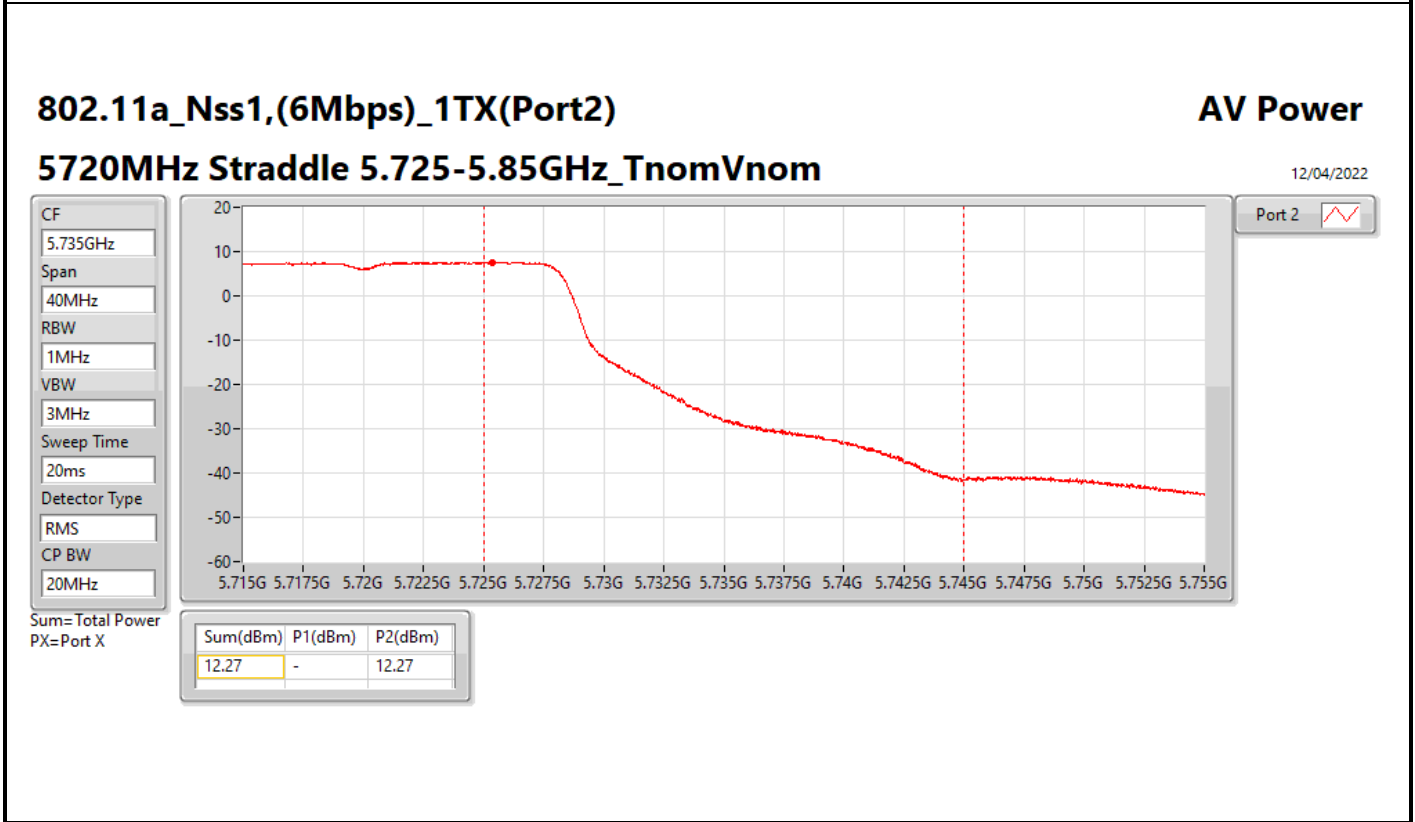

DG = Directional Gain; Port X = Port X output power