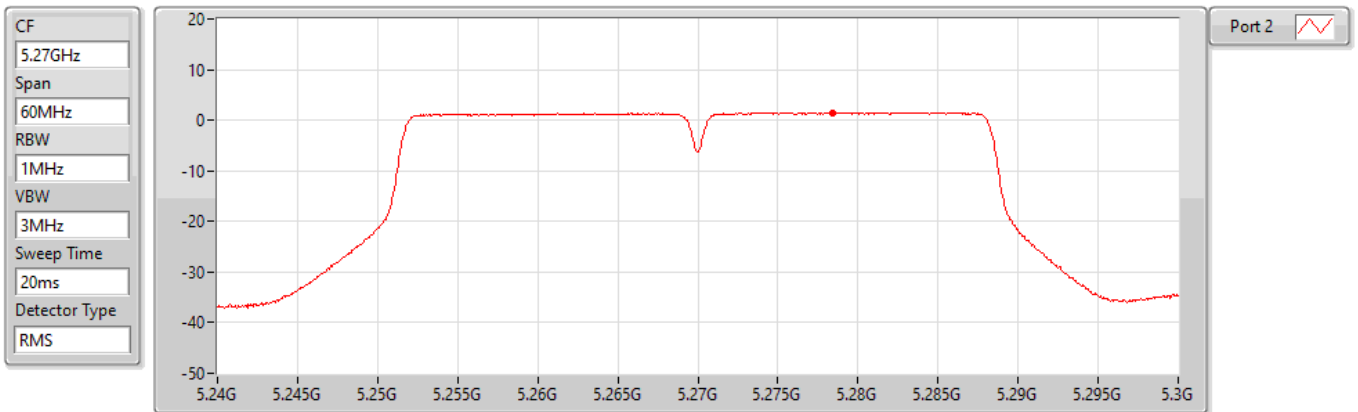

08/04/2022

Sum	PD	Port 1	Port 2
(dBm/RBW)	(dBm/RBW)	(dBm/RBW)	(dBm/RBW)
1.86	1.86	-	1.86

802.11n HT40\_Nss1,(MCS0)\_1TX(Port2)

PSD

5270MHz

14/04/2022

Sum	PD	Port 1	Port 2
(dBm/RBW)	(dBm/RBW)	(dBm/RBW)	(dBm/RBW)
1.47	1.47	-	1.47