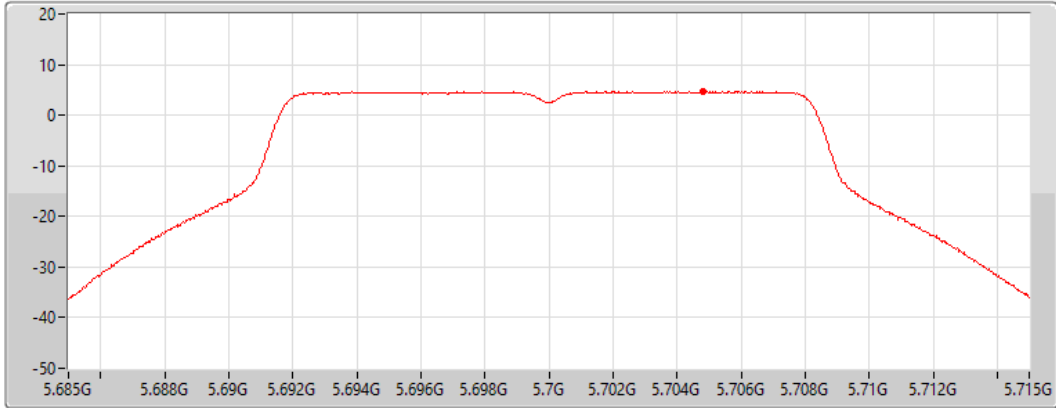

802.11a_Nss1,(6Mbps)_1TX(Port2)

PSD

5700MHz

12/04/2022

CF
5.7GHz

Span
30MHz

RBW
1MHz

VBW
3MHz

Sweep Time
20ms

Detector Type
RMS

Port 2

Sum	PD	Port 1	Port 2
(dBm/RBW)	(dBm/RBW)	(dBm/RBW)	(dBm/RBW)
4.71	4.71	-	4.71