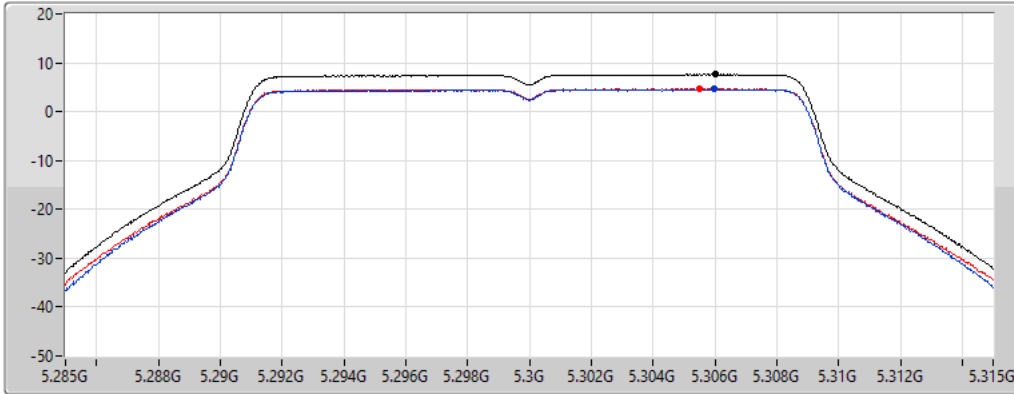

802.11n HT20_Nss1,(MCS8)_2TX

PSD

5300MHz

19/04/2022

CF
5.3GHz

Span
30MHz

RBW
1MHz

VBW
3MHz

Sweep Time
20ms

Detector Type
RMS

Sum

Port 1

Port 2

Sum	PD	Port 1	Port 2
(dBm/RBW)	(dBm/RBW)	(dBm/RBW)	(dBm/RBW)
7.63	7.63	4.58	4.77