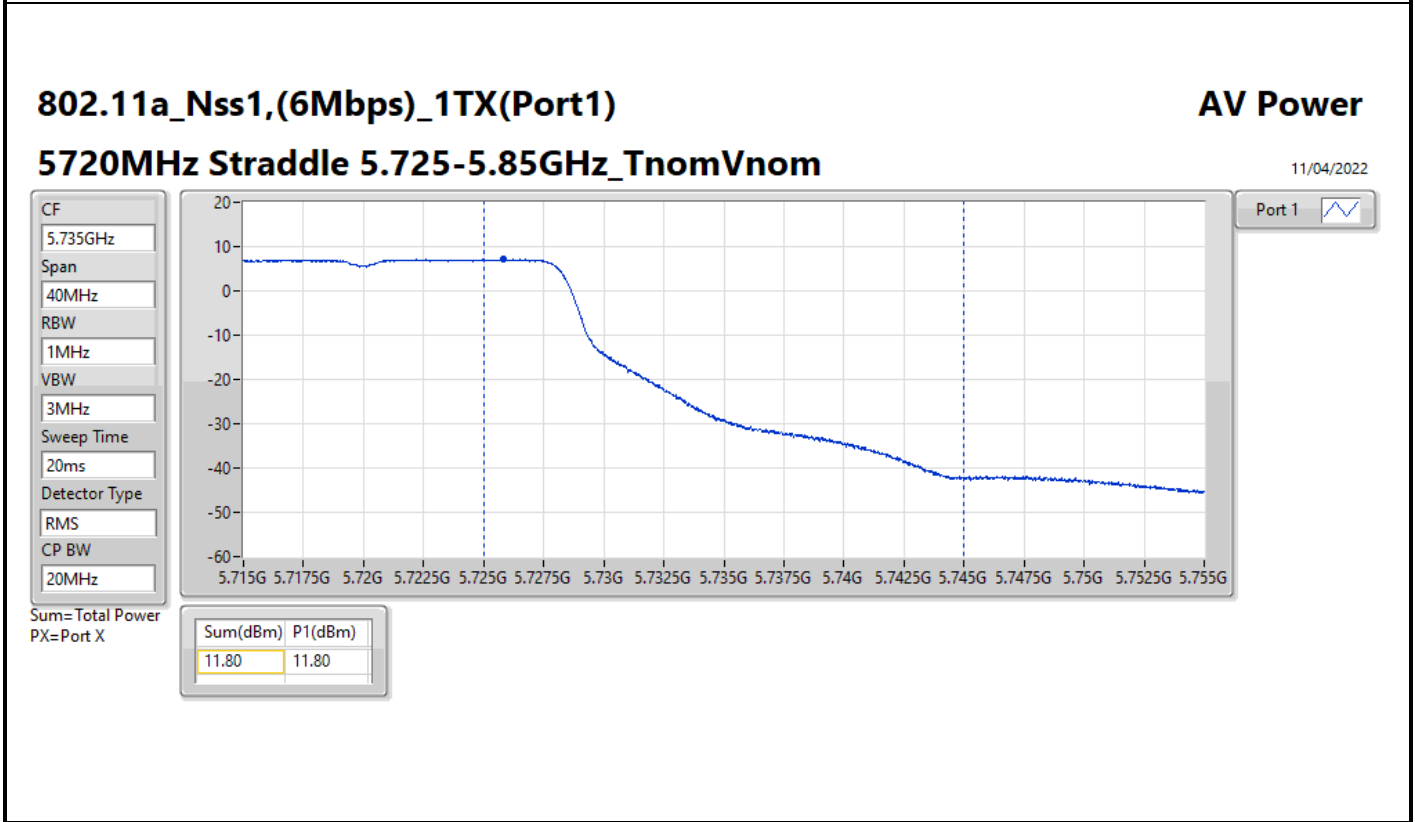

DG = Directional Gain; Port X = Port X output power