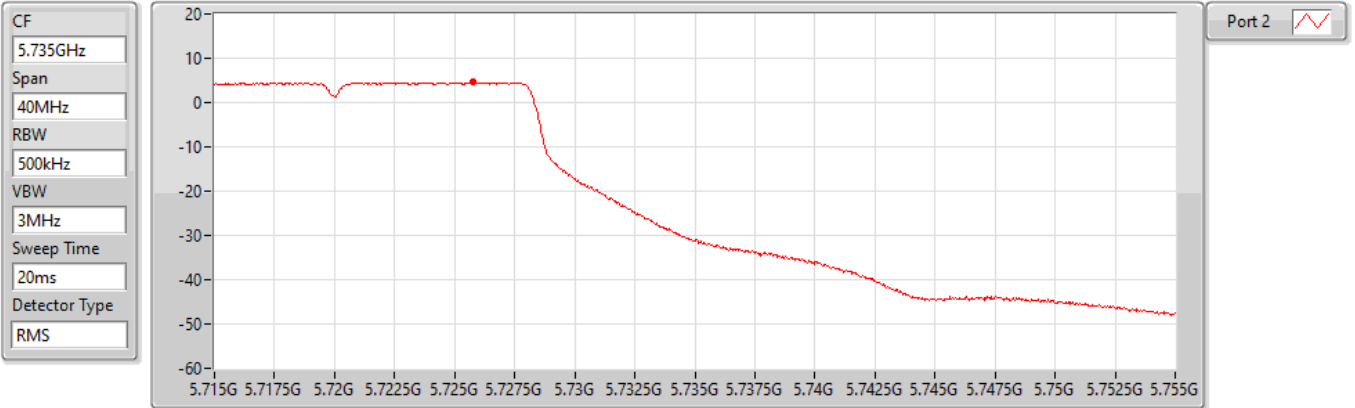

802.11a_Nss1,(6Mbps)_1TX(Port2)

PSD

5720MHz Straddle 5.725-5.85GHz

12/04/2022

Sum	PD	Port 1	Port 2
(dBm/RBW)	(dBm/RBW)	(dBm/RBW)	(dBm/RBW)
4.55	4.55	-	4.55

802.11a_Nss1,(6Mbps)_1TX(Port2)

PSD