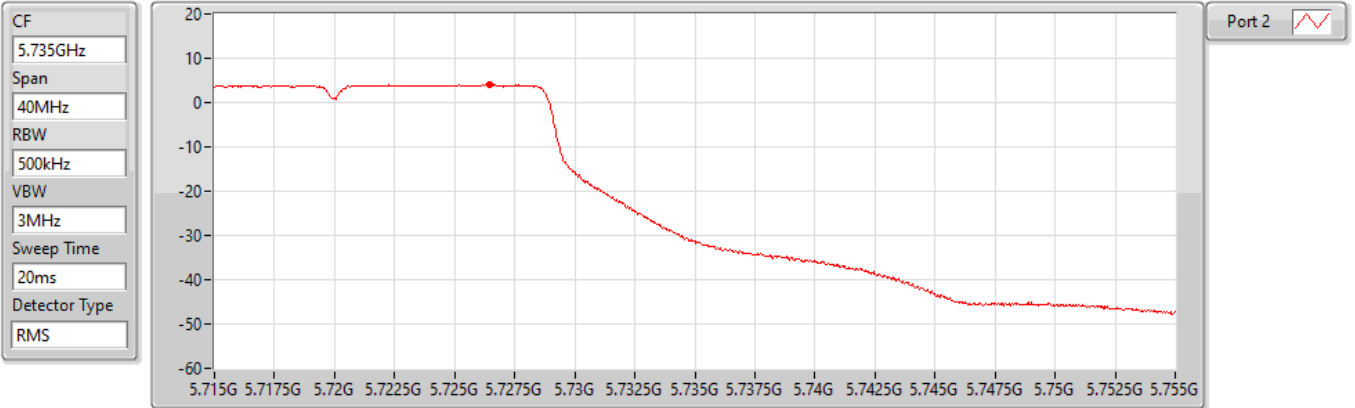

802.11n HT20_Nss1,(MCS0)_1TX(Port2)

PSD

5720MHz Straddle 5.725-5.85GHz

12/04/2022

Sum	PD	Port 1	Port 2
(dBm/RBW)	(dBm/RBW)	(dBm/RBW)	(dBm/RBW)
3.96	3.96	-	3.96