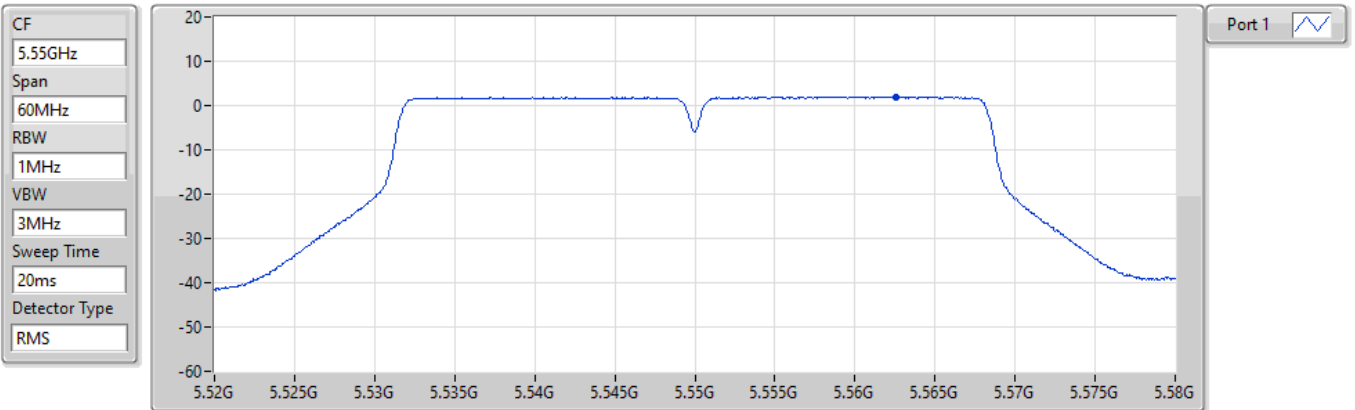

PSD

5510MHz

28/05/2022

Sum	PD	Port 1
(dBm/RBW)	(dBm/RBW)	(dBm/RBW)
-0.16	-0.16	-0.16

802.11n HT40\_Nss1,(MCS0)\_1TX(Port1)

PSD

5550MHz

14/04/2022