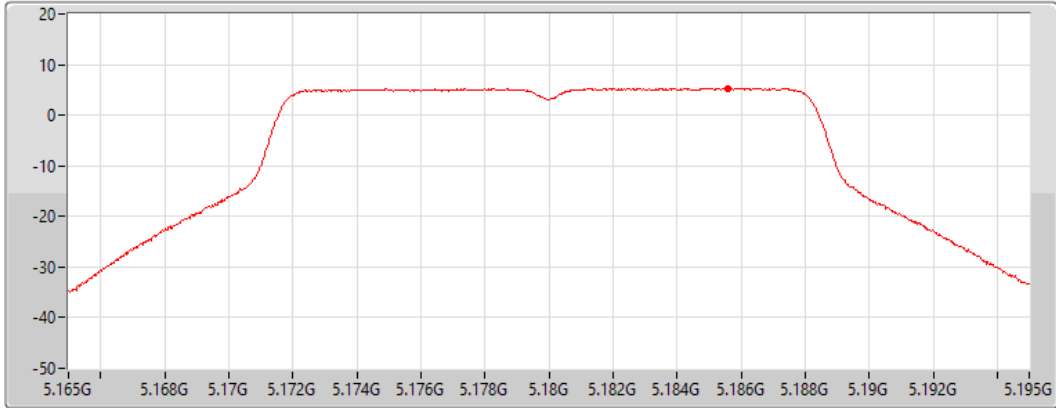

Port 1 

Sum	PD	Port 1
(dBm/RBW)	(dBm/RBW)	(dBm/RBW)
4.16	4.16	4.16

802.11a\_Nss1,(6Mbps)\_1TX(Port2)

PSD

5180MHz

28/05/2022

CF  
5.18GHz  
Span  
30MHz  
RBW  
1MHz  
VBW  
3MHz  
Sweep Time  
20ms  
Detector Type  
RMS