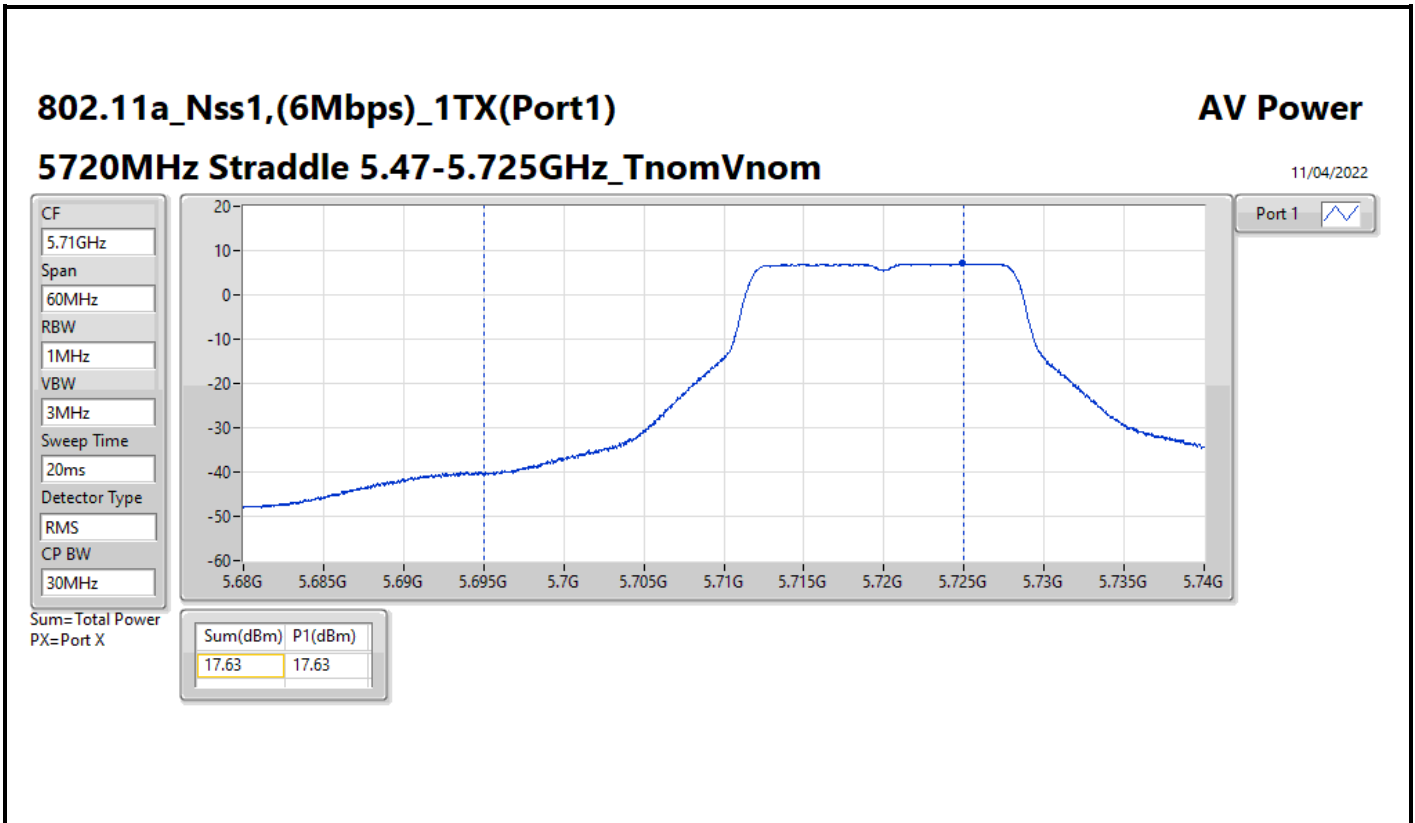

DG = Directional Gain; Port X = Port X output power