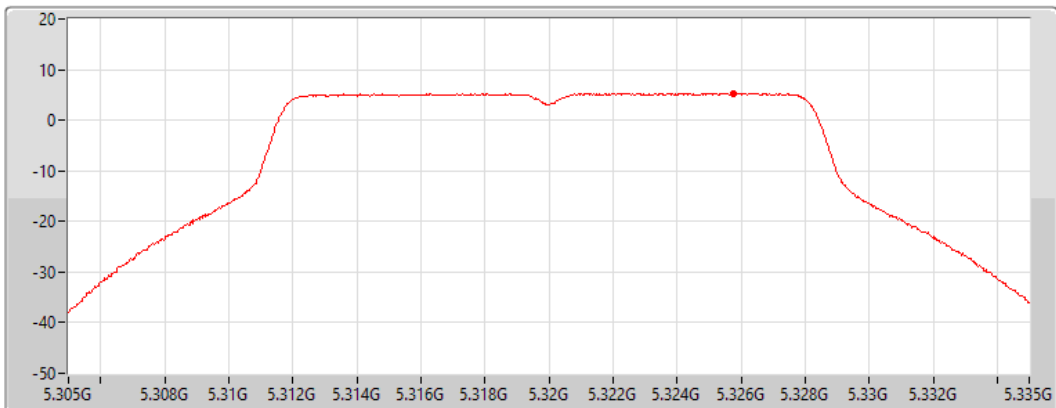

Port 2 

Sum	PD	Port 1	Port 2
(dBm/RBW)	(dBm/RBW)	(dBm/RBW)	(dBm/RBW)
5.30	5.30	-	5.30