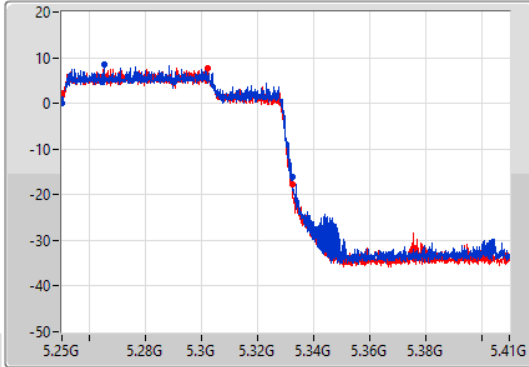

802.11ax HEW160_Nss1,(MCS0)_2TX

EBW

5250MHz Straddle 5.25-5.35GHz

08/04/2022

CF
5.33GHz
Span
160MHz
RBW
2MHz
VBW
10MHz
Sweep Time
100ms
Detector Type
Peak

CF
5.33GHz
Span
160MHz
RBW
3MHz
VBW
10MHz
Sweep Time
100ms
Detector Type
Peak