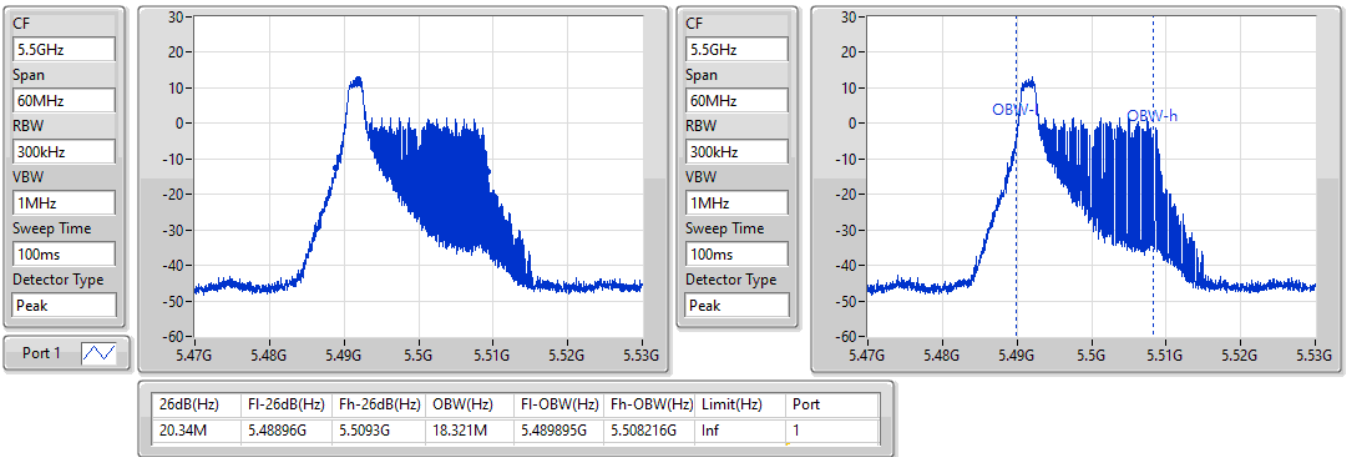

802.11ax HEW20_Nss1,(MCS0),RU 26,#RU 0_1TX(Port1)

EBW

5500MHz

28/05/2022