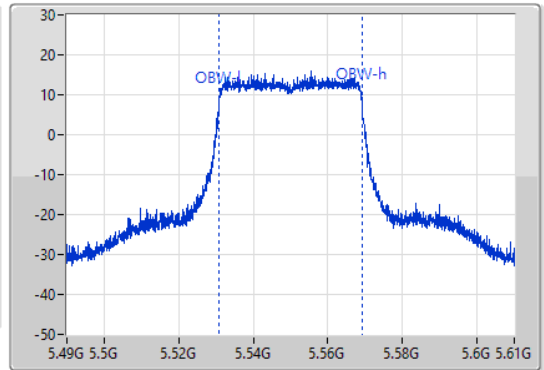

EBW

5550MHz

15/04/2022

CF: 5.55GHz  
 Span: 120MHz  
 RBW: 500kHz  
 VBW: 2MHz  
 Sweep Time: 100ms  
 Detector Type: Peak  
 Port 1

CF: 5.55GHz  
 Span: 120MHz  
 RBW: 1MHz  
 VBW: 3MHz  
 Sweep Time: 100ms  
 Detector Type: Peak