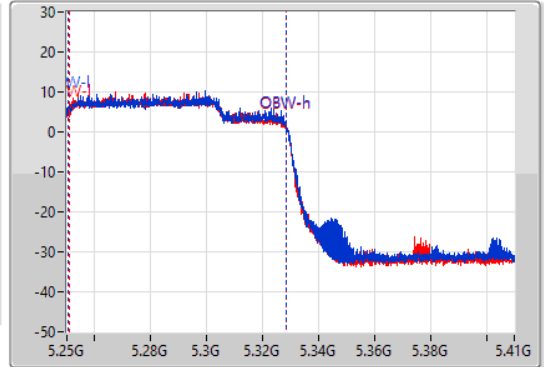

EBW

5250MHz Straddle 5.25-5.35GHz

08/04/2022

CF  
5.33GHz  
Span  
160MHz  
RBW  
2MHz  
VBW  
10MHz  
Sweep Time  
100ms  
Detector Type  
Peak

CF  
5.33GHz  
Span  
160MHz  
RBW  
3MHz  
VBW  
10MHz  
Sweep Time  
100ms  
Detector Type  
Peak