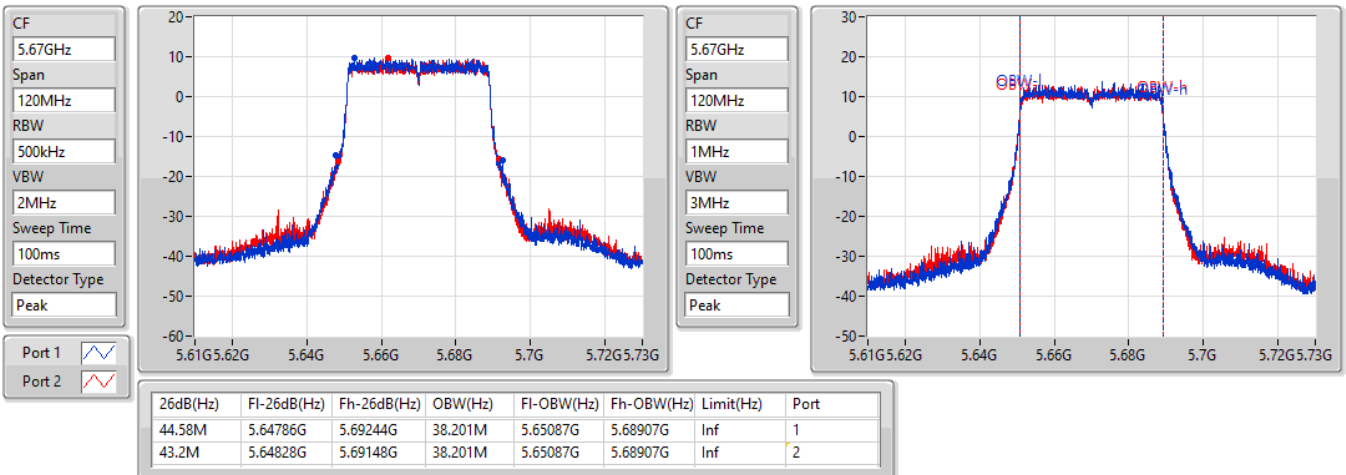

EBW

5550MHz

15/04/2022

802.11ax HEW40\_Nss1,(MCS0)\_2TX

EBW

5670MHz

28/05/2022

802.11ax HEW40\_Nss1,(MCS0)\_2TX

EBW

5710MHz Straddle 5.47-5.725GHz

15/04/2022

802.11ax HEW40\_Nss1,(MCS0)\_2TX

EBW

5710MHz Straddle 5.725-5.85GHz

15/04/2022

802.11ax HEW40\_Nss1,(MCS0)\_2TX