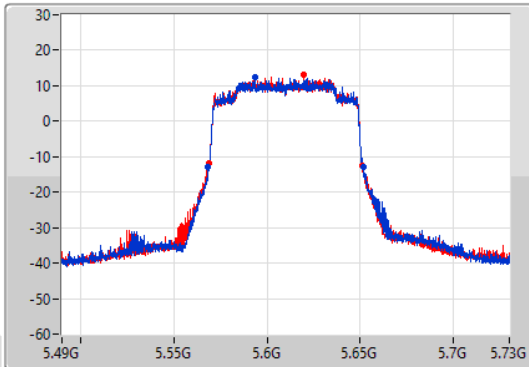

CF
5.61GHz
Span
240MHz
RBW
2MHz
VBW
10MHz
Sweep Time
100ms
Detector Type
Peak