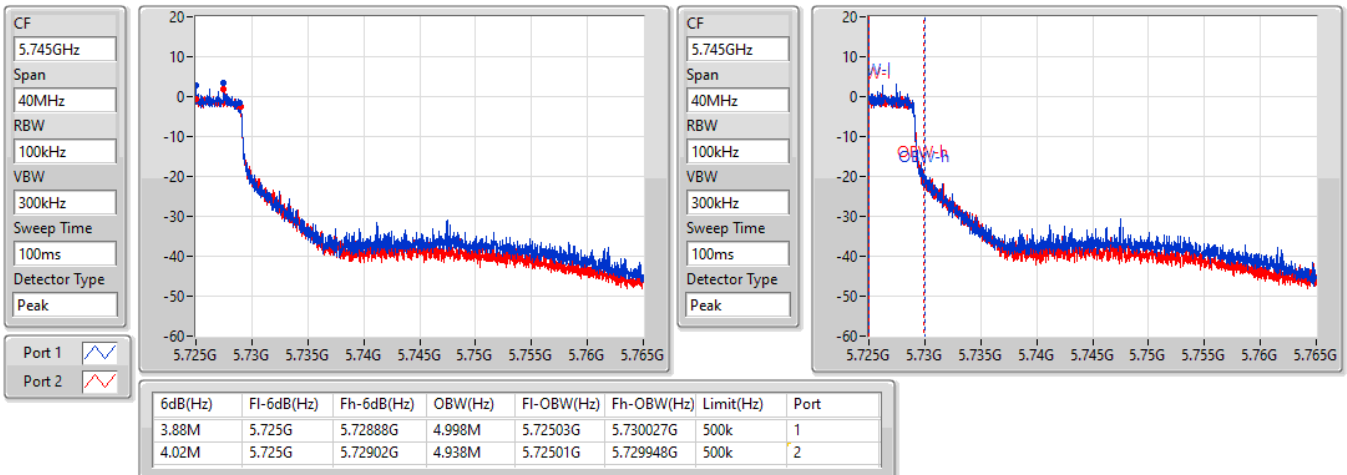

EBW

5710MHz Straddle 5.47-5.725GHz

15/04/2022

802.11ax HEW40\_Nss1,(MCS0)\_2TX

EBW

5710MHz Straddle 5.725-5.85GHz

15/04/2022

802.11ax HEW40\_Nss1,(MCS0)\_2TX