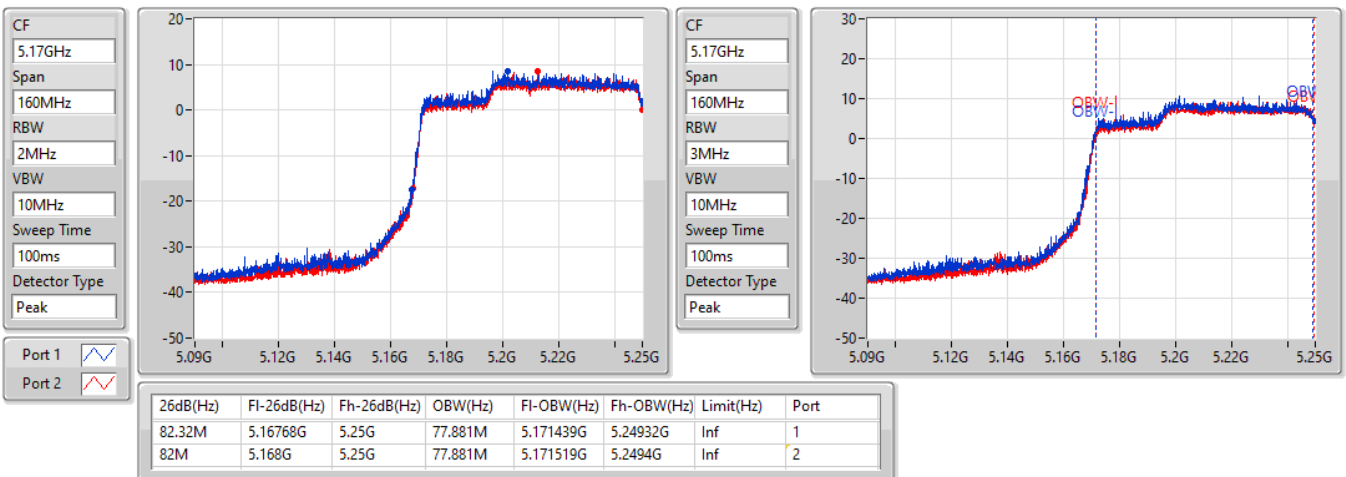

EBW

5570MHz

15/04/2022

802.11ax HEW160\_Nss1,(MCS0)\_2TX

EBW

5250MHz Straddle 5.15-5.25GHz

08/04/2022

802.11ax HEW160\_Nss1,(MCS0)\_2TX