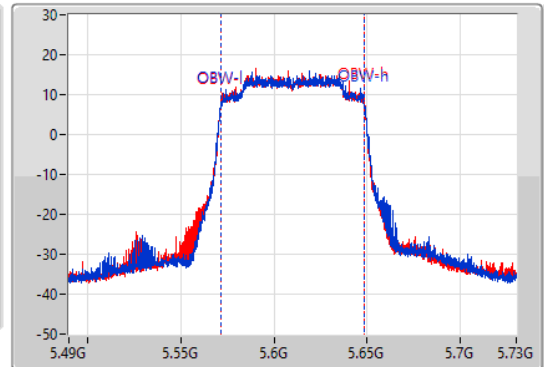

EBW

5610MHz

15/04/2022

CF  
5.61GHz  
Span  
240MHz  
RBW  
1MHz  
VBW  
3MHz  
Sweep Time  
100ms  
Detector Type  
Peak

CF  
5.61GHz  
Span  
240MHz  
RBW  
2MHz  
VBW  
10MHz  
Sweep Time  
100ms  
Detector Type  
Peak