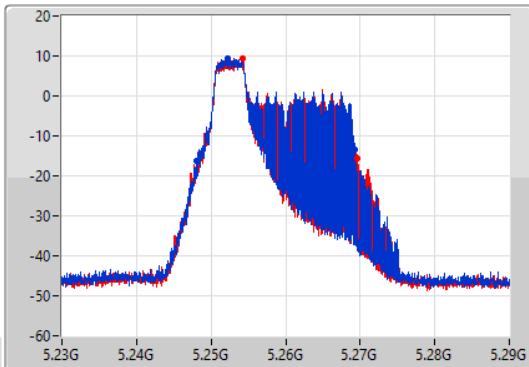

CF
5.26GHz
Span
60MHz
RBW
300kHz
VBW
1MHz
Sweep Time
100ms
Detector Type
Peak