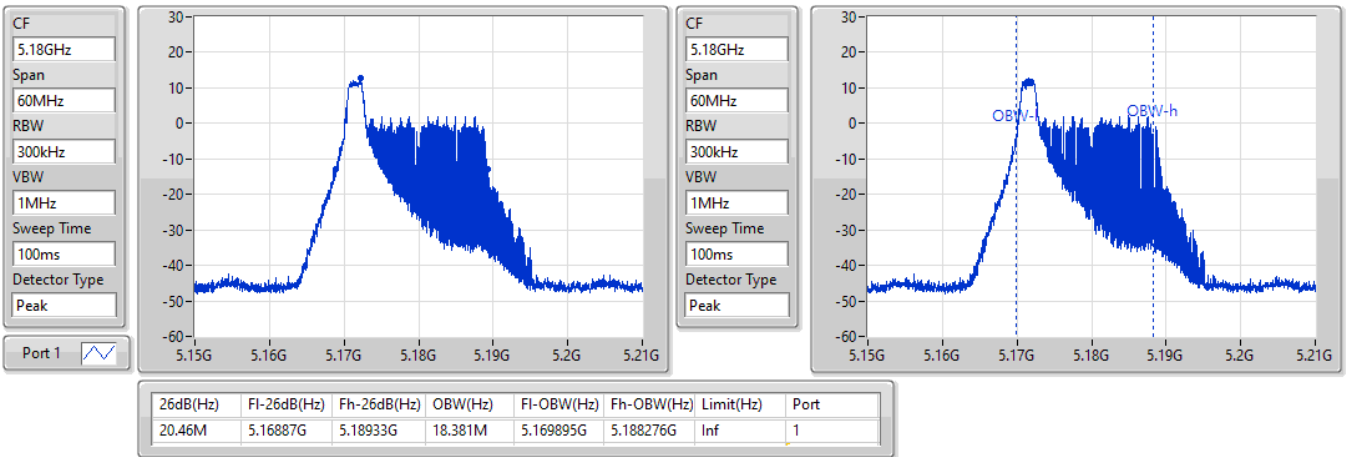

802.11ax HEW20_Nss1,(MCS0),RU 26,#RU 0_1TX(Port1)

EBW

5180MHz

28/05/2022