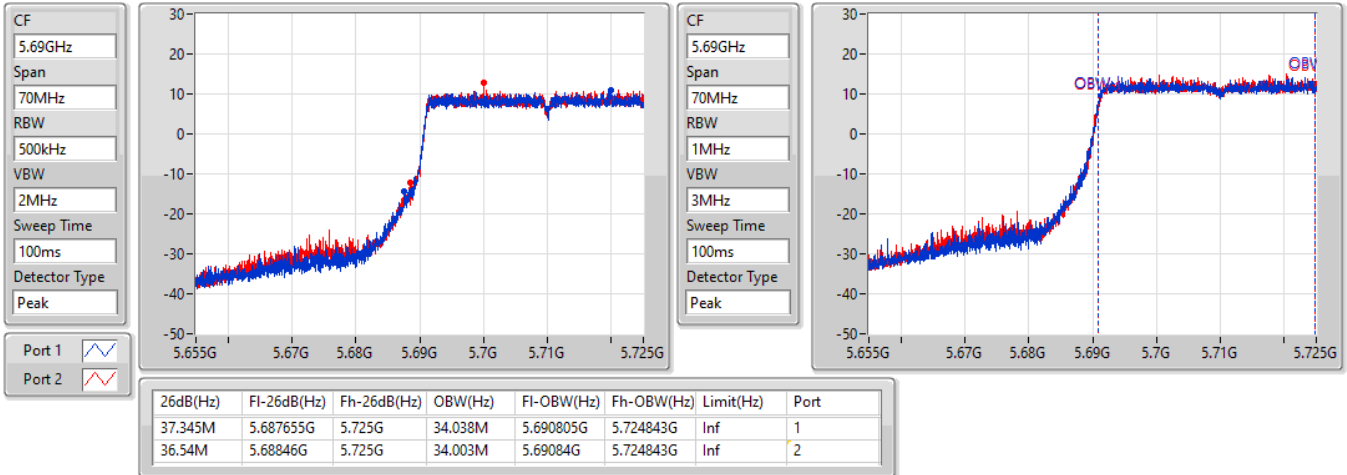

EBW

5550MHz

15/04/2022

802.11ax HEW40\_Nss1,(MCS0)\_2TX

EBW

5670MHz

28/05/2022

802.11ax HEW40\_Nss1,(MCS0)\_2TX

EBW

5710MHz Straddle 5.47-5.725GHz

15/04/2022

802.11ax HEW40\_Nss1,(MCS0)\_2TX

EBW

5710MHz Straddle 5.725-5.85GHz

15/04/2022

802.11ax HEW40\_Nss1,(MCS0)\_2TX