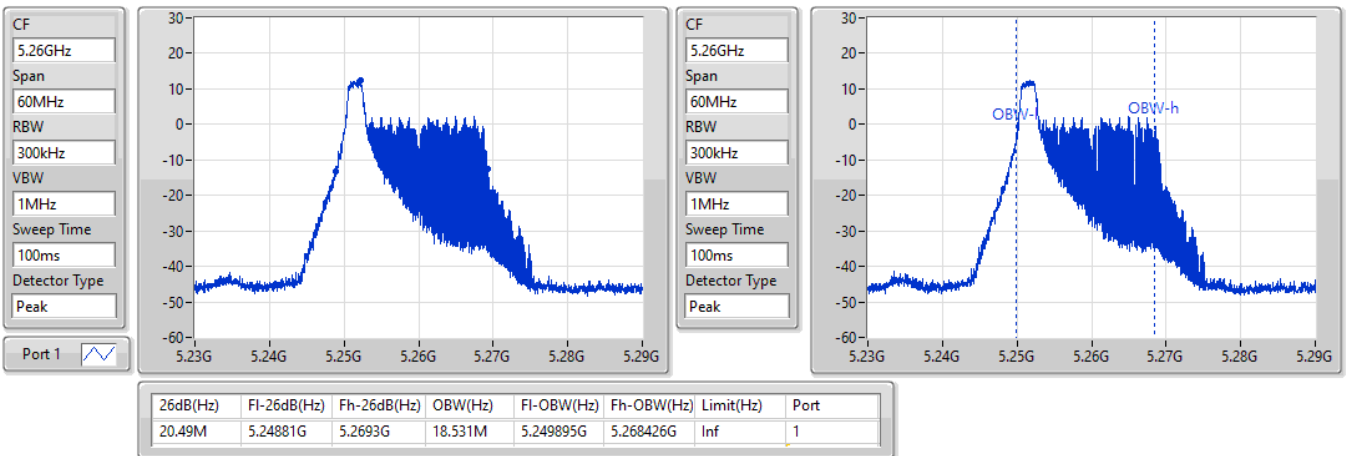

802.11ax HEW20_Nss1,(MCS0),RU 26,#RU 0_1TX(Port1)

EBW

5260MHz

28/05/2022